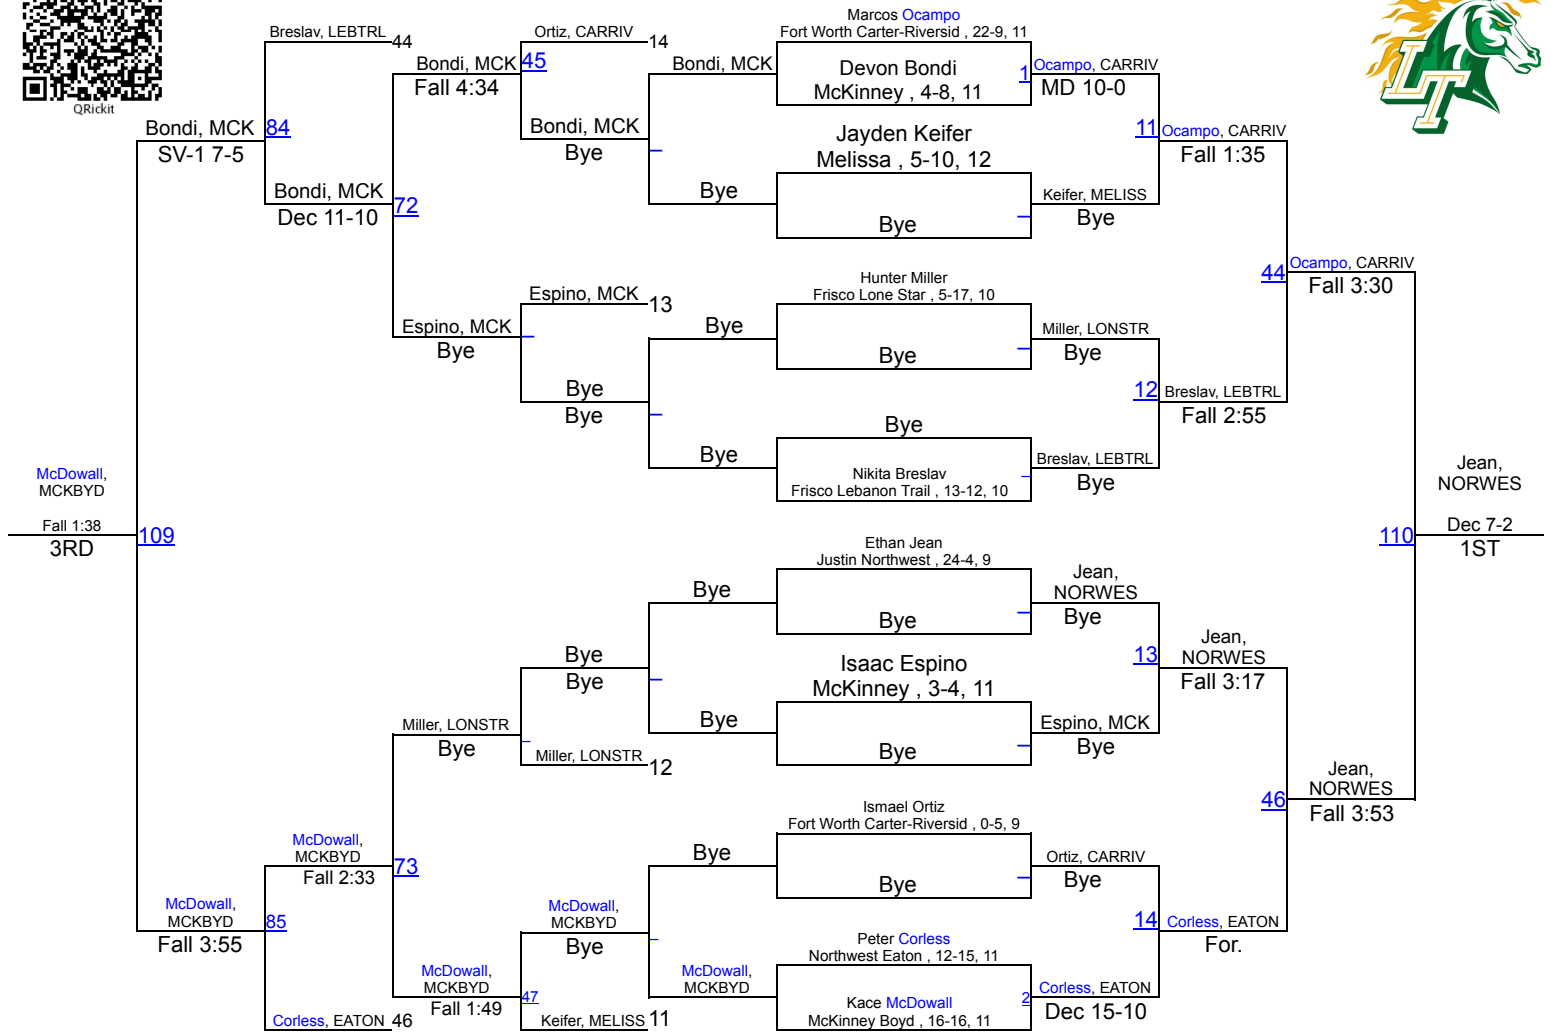

Trail Blazer Invitational - Boys

126 lbs