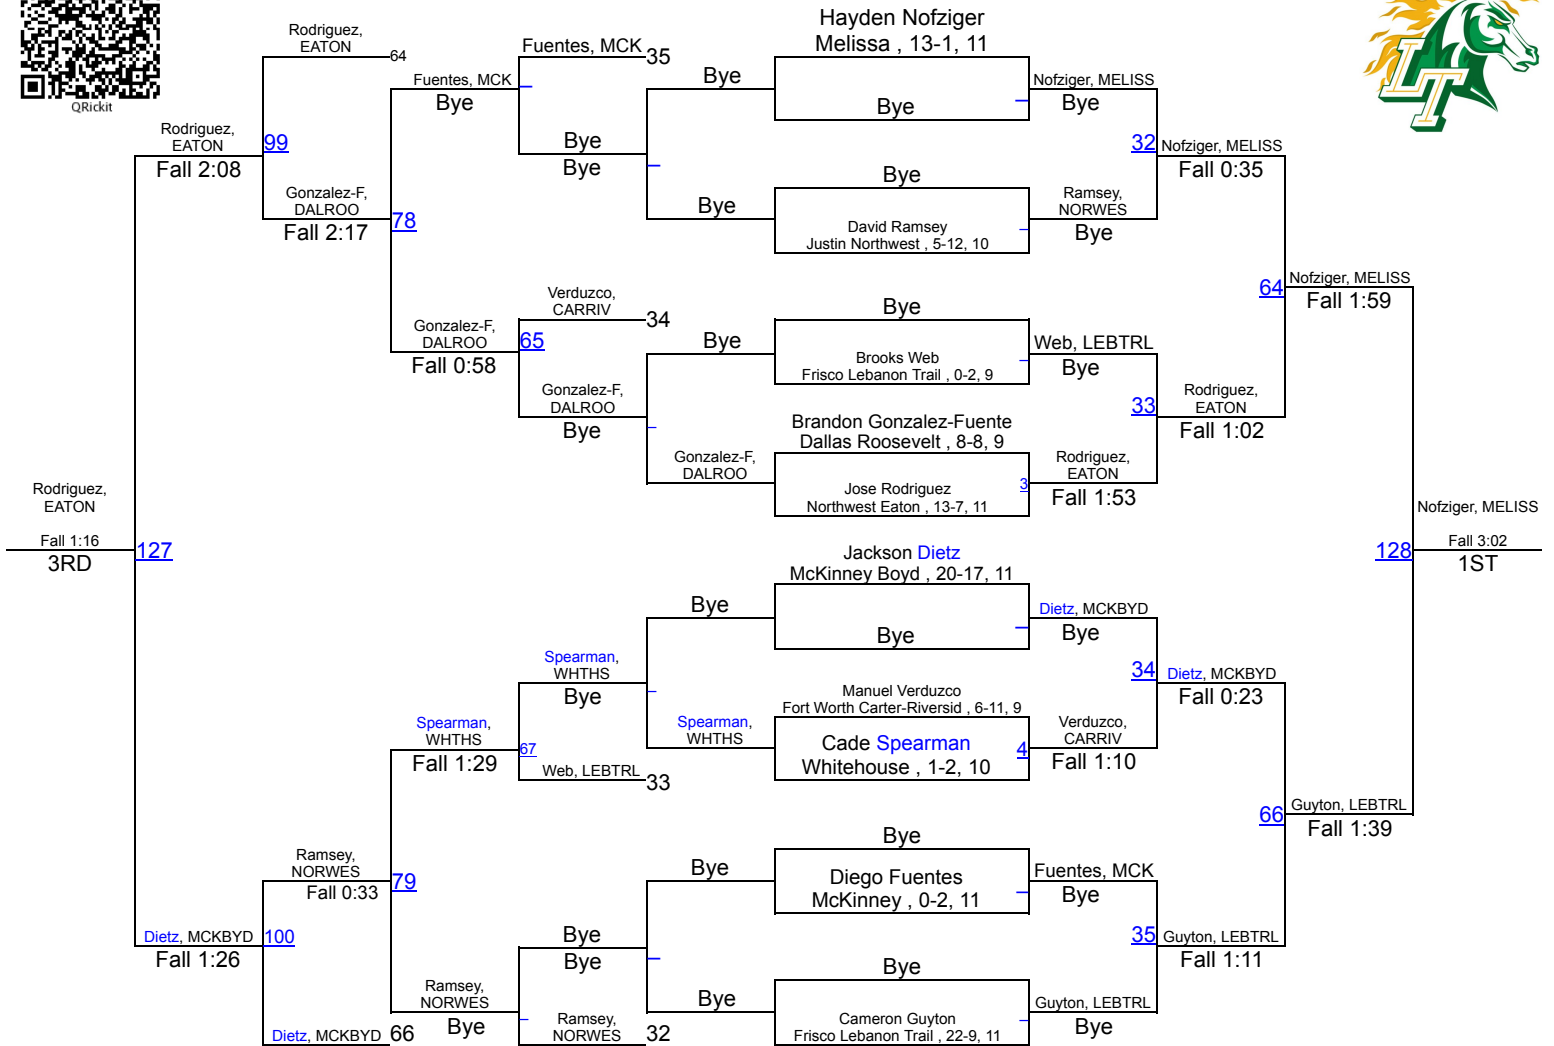

Trail Blazer Invitational - Boys

220 lbs