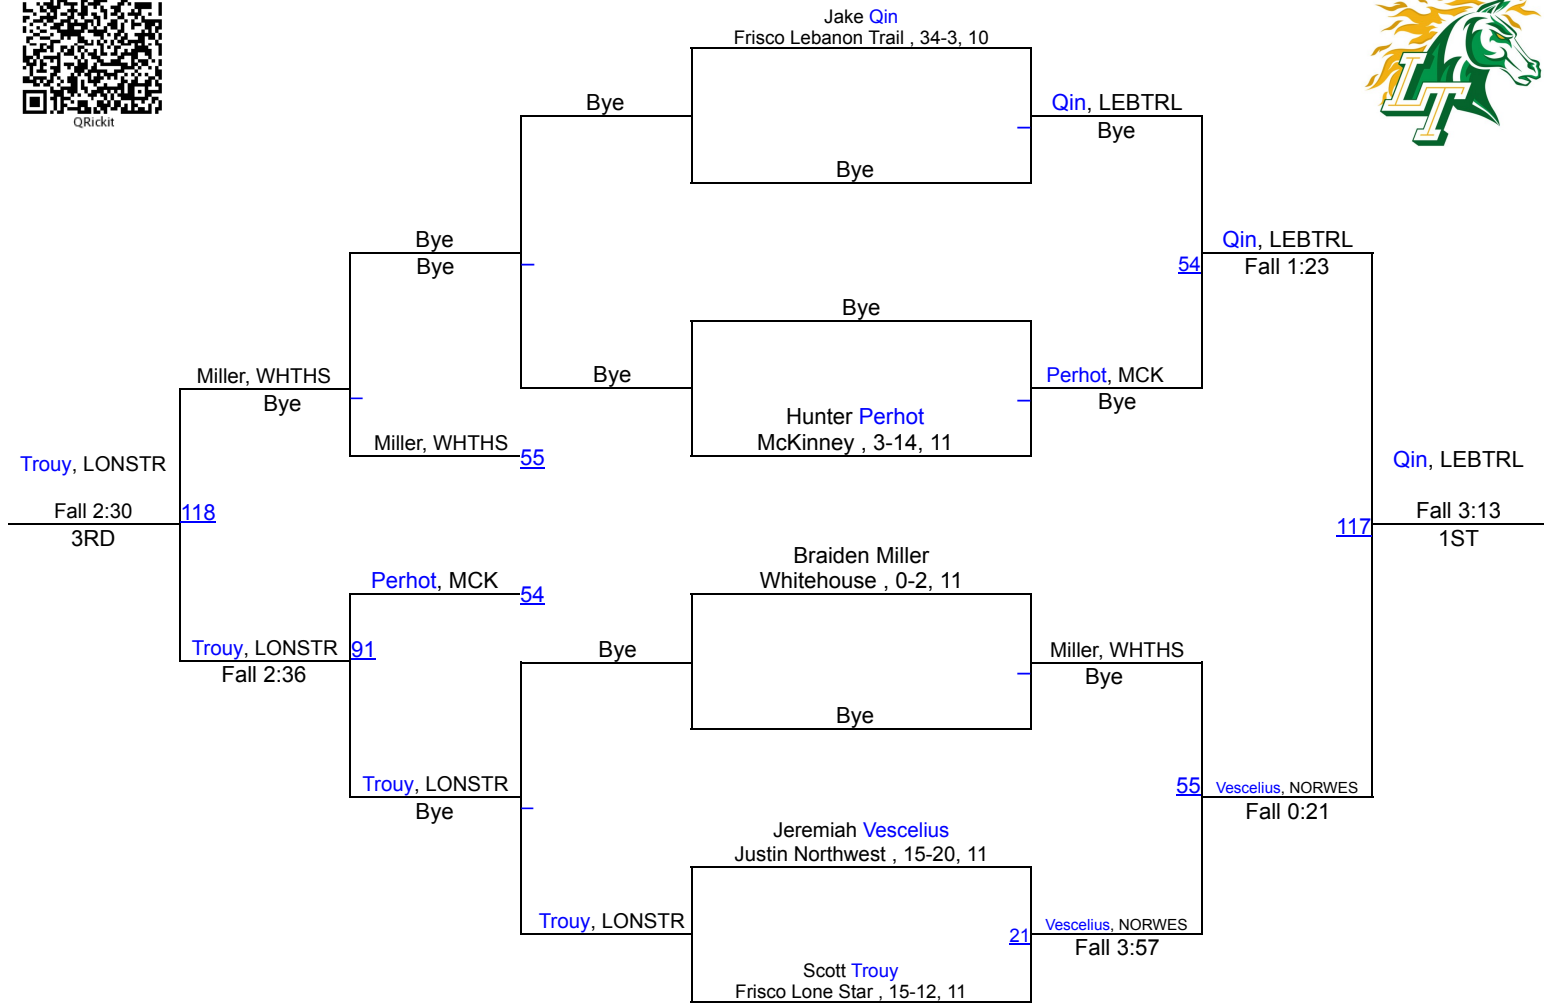

Trail Blazer Invitational - Boys

152 lbs