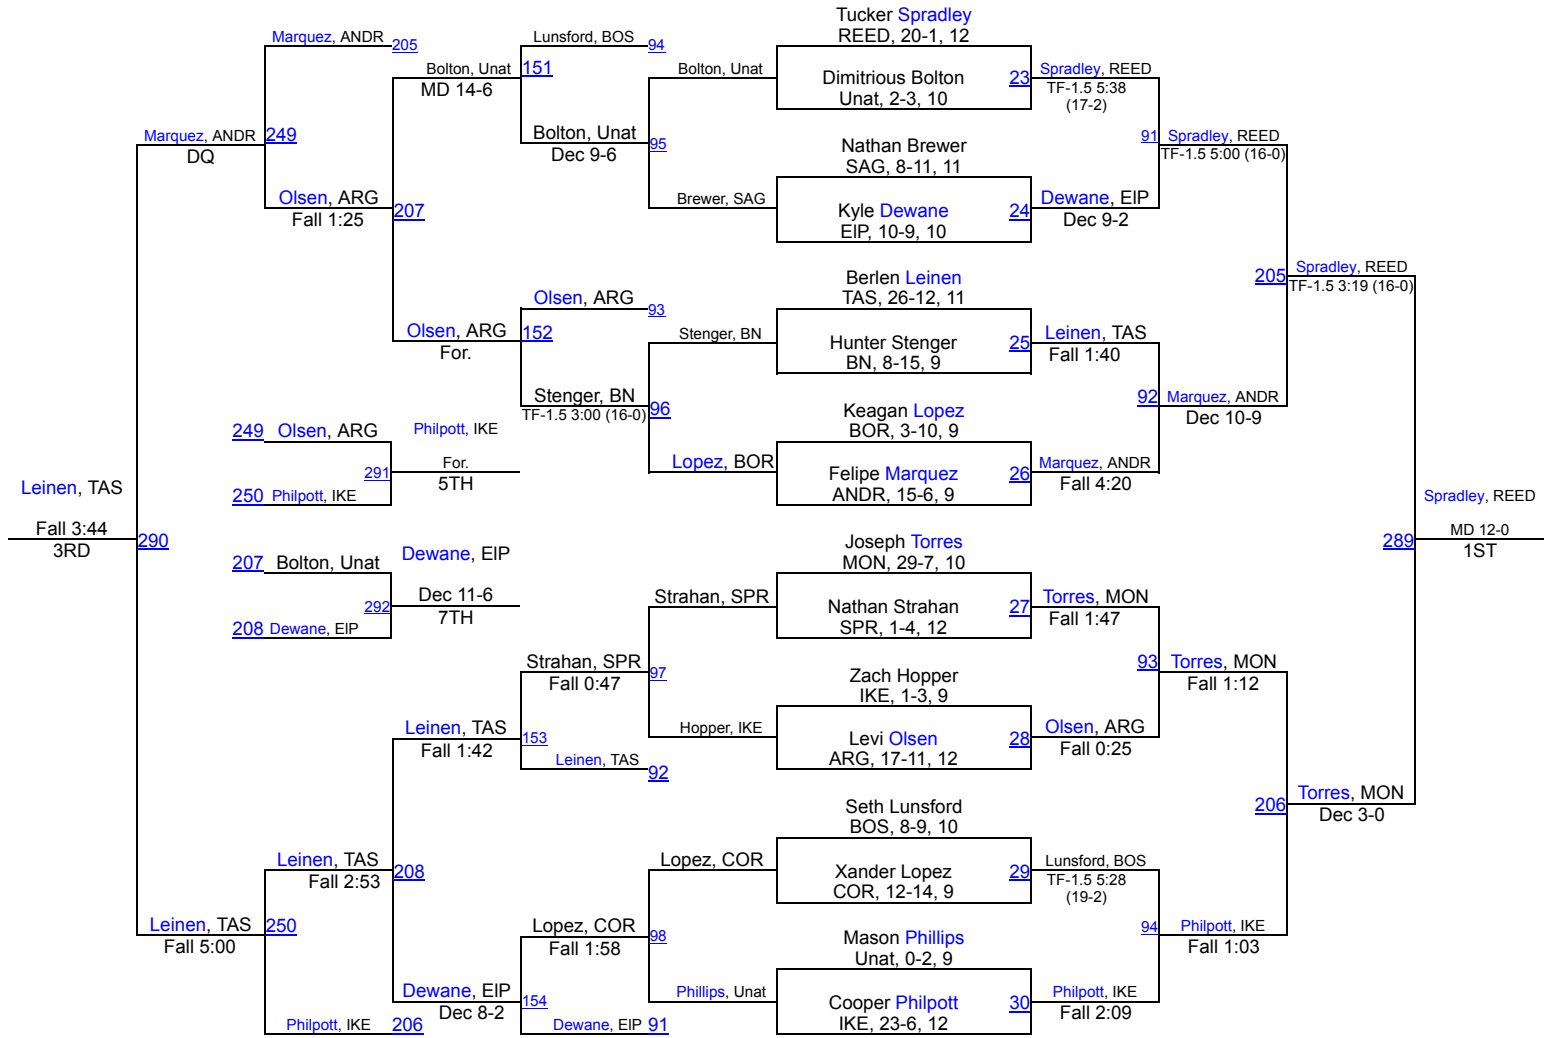

# Red River Classic

# 126

# Red River Classic

145