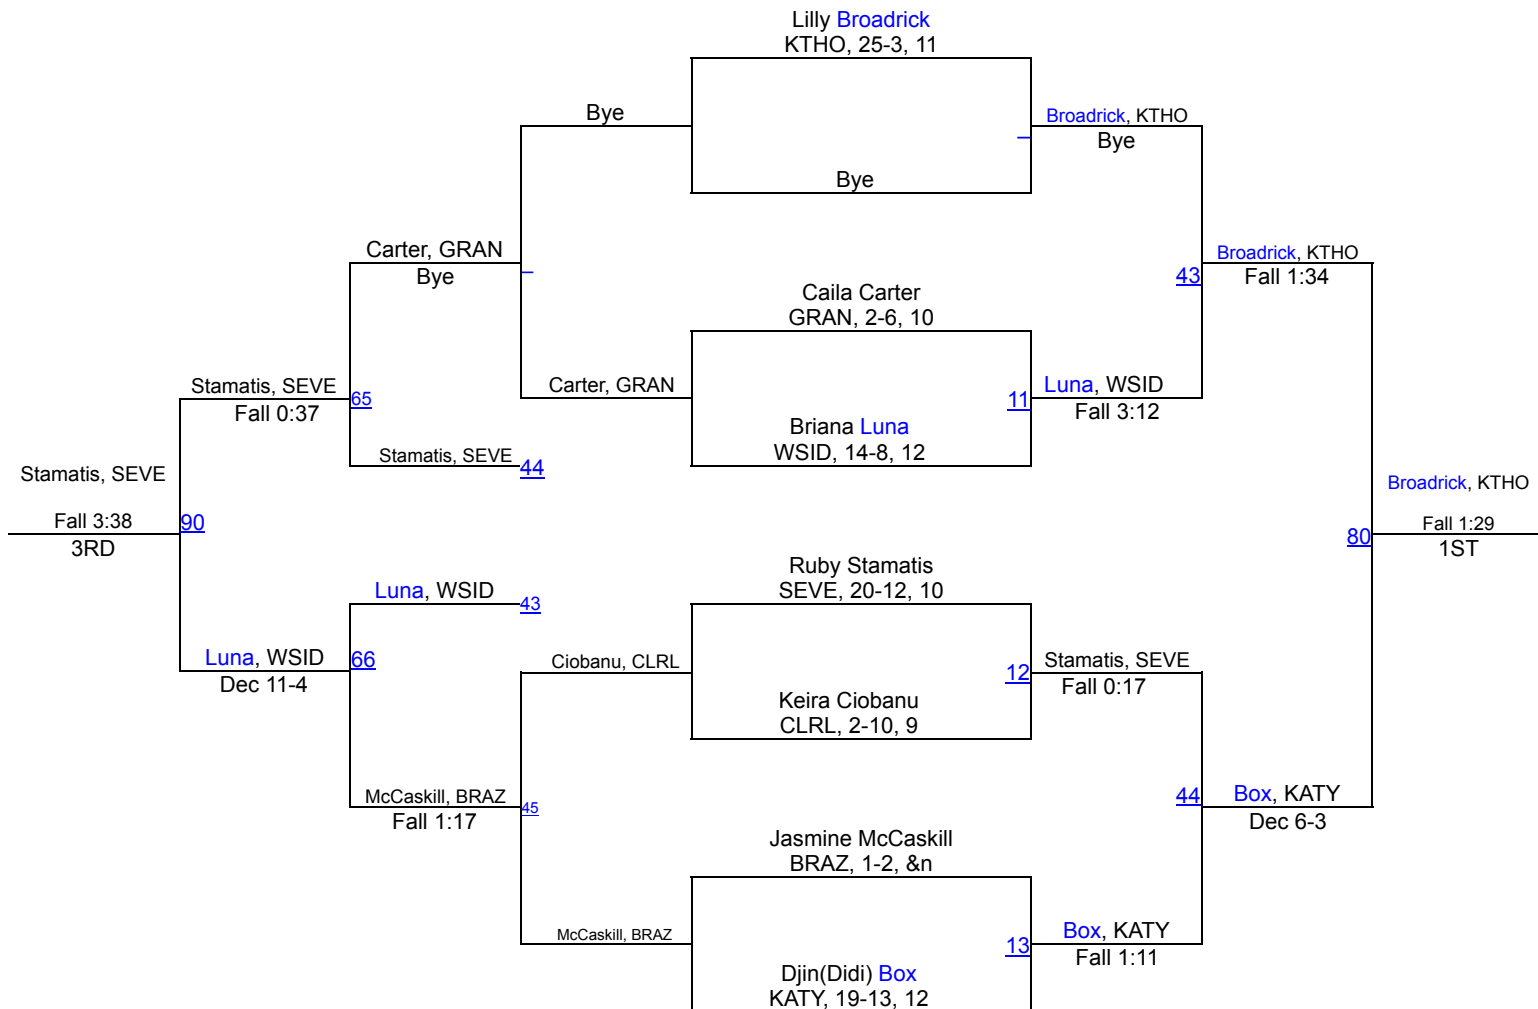

CLHS Falcon Invite Girls

119