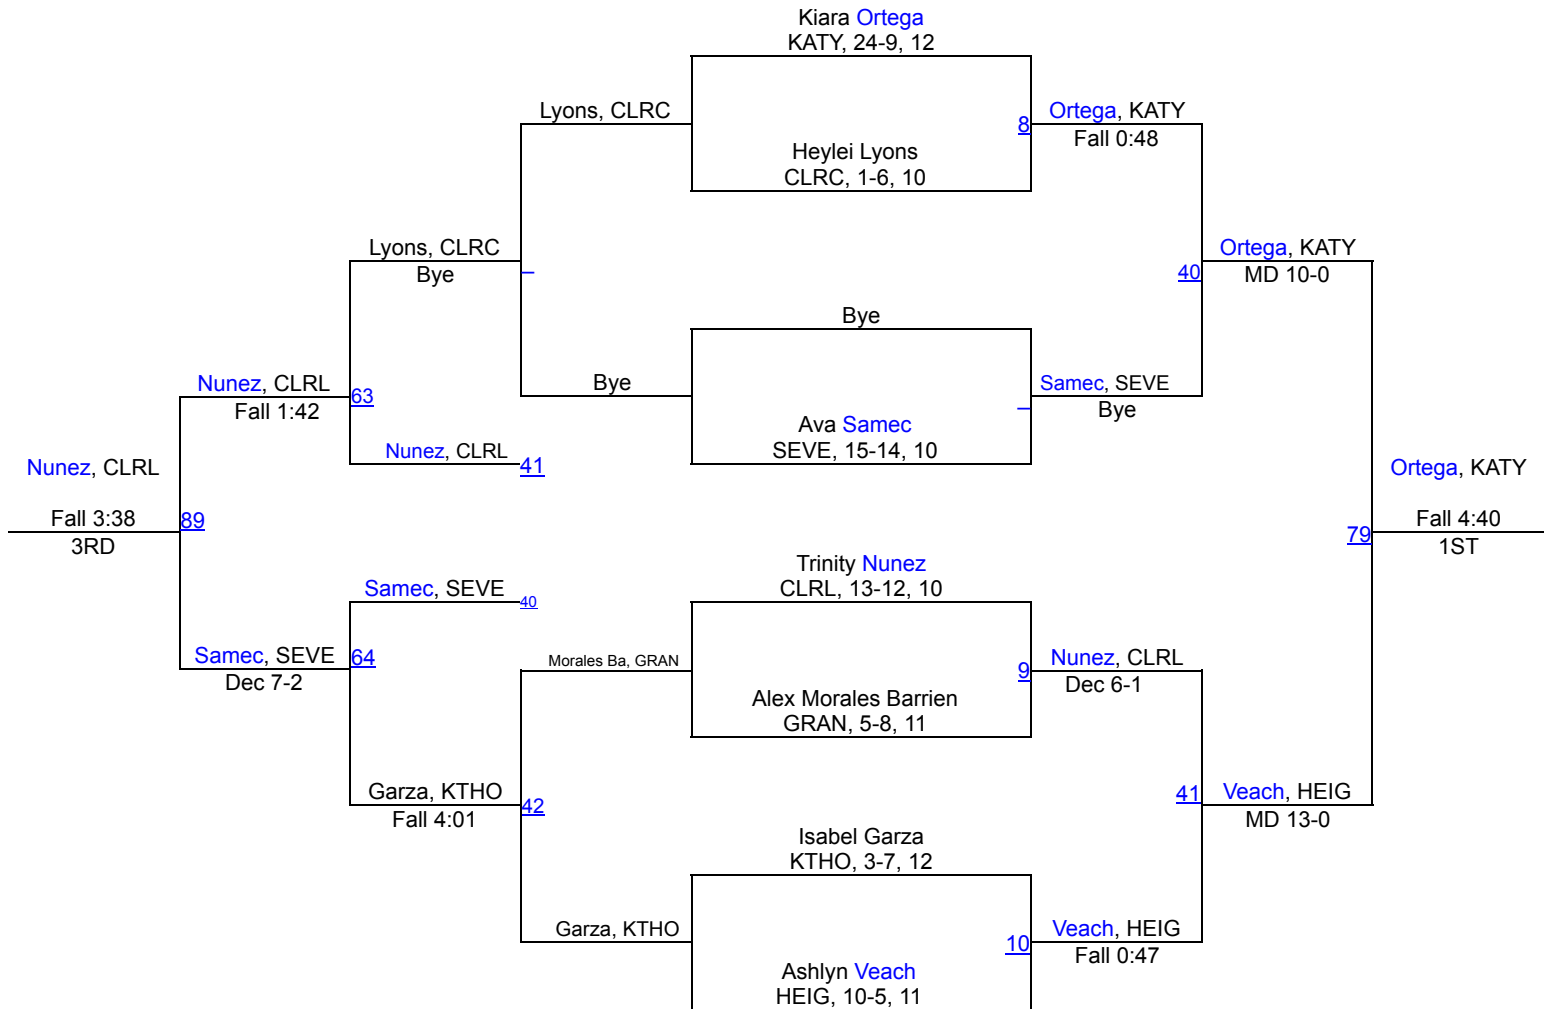

CLHS Falcon Invite Girls

110