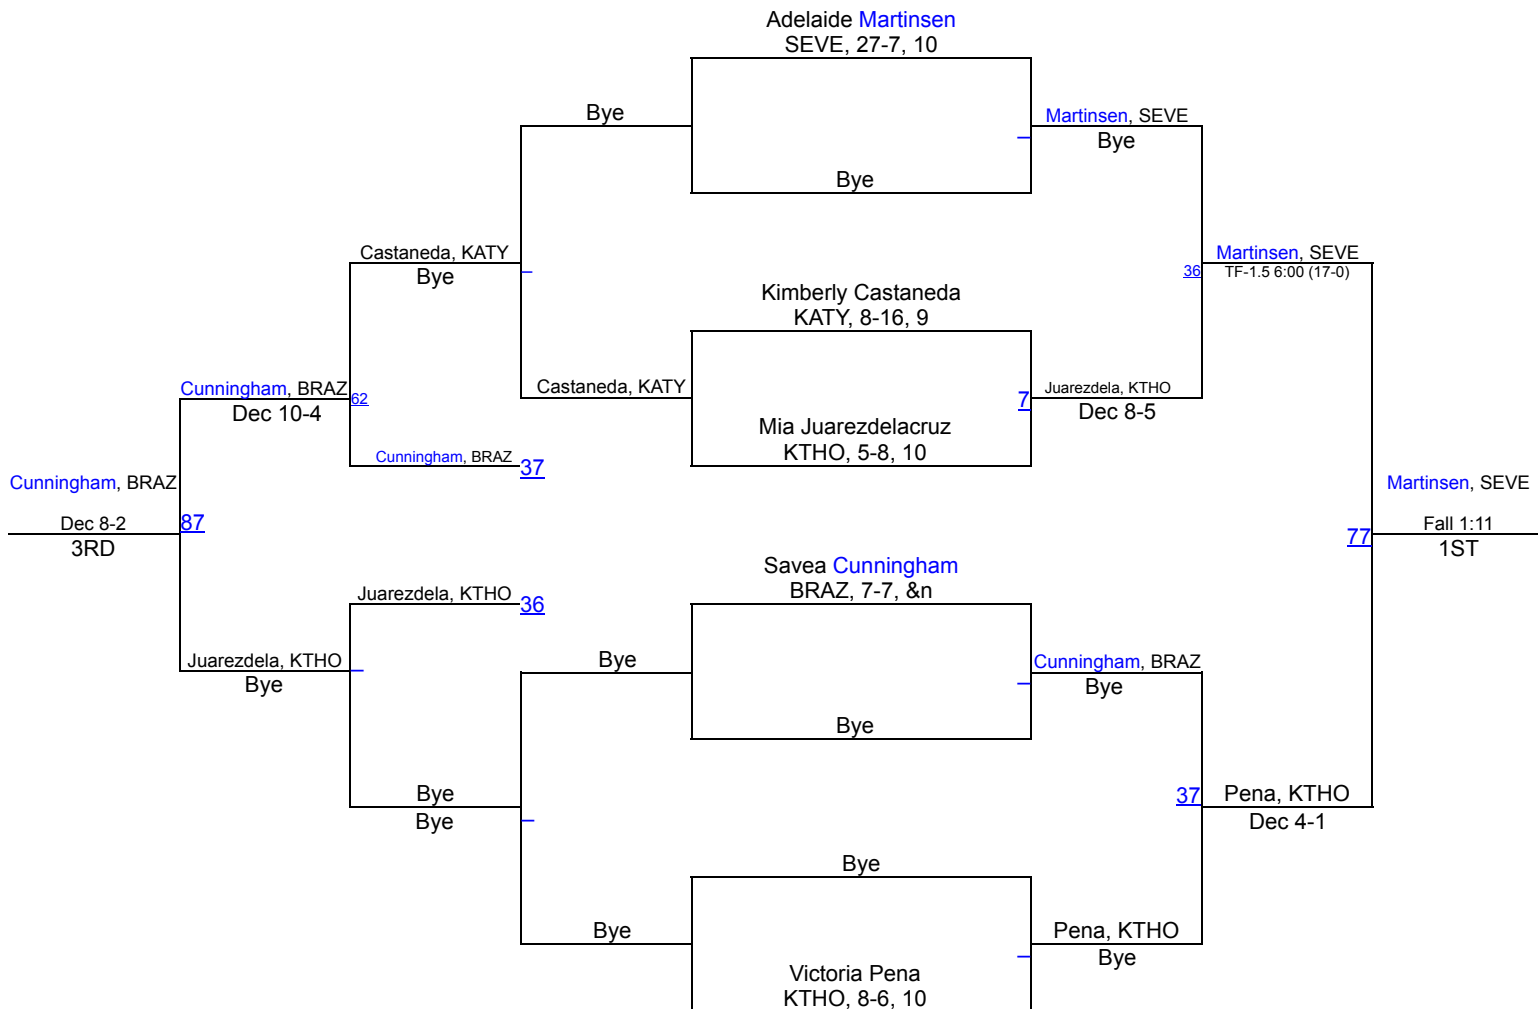

# CLHS Falcon Invite Girls

95