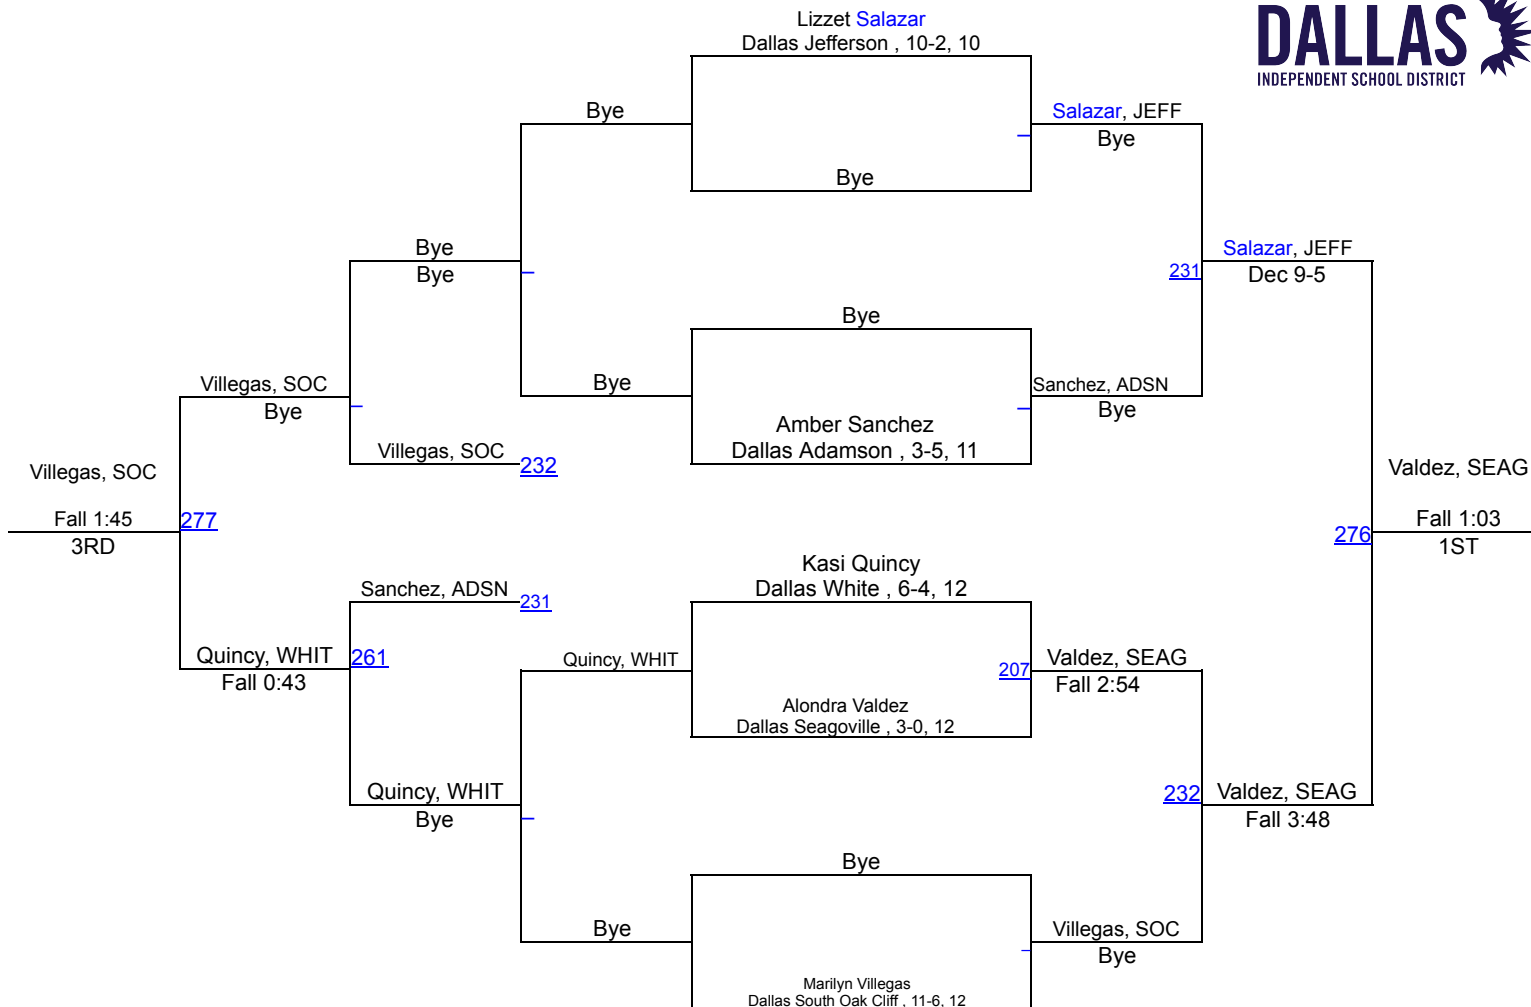

Eunice Batista
MOLI, 4-5, 12

1ST

Dulce Quinones
WHIT, 4-5, 10

2ND

Kassandr Torres
JEFF, 2-3, 10

3RD

Dallas ISD Open - Girls

110 lbs