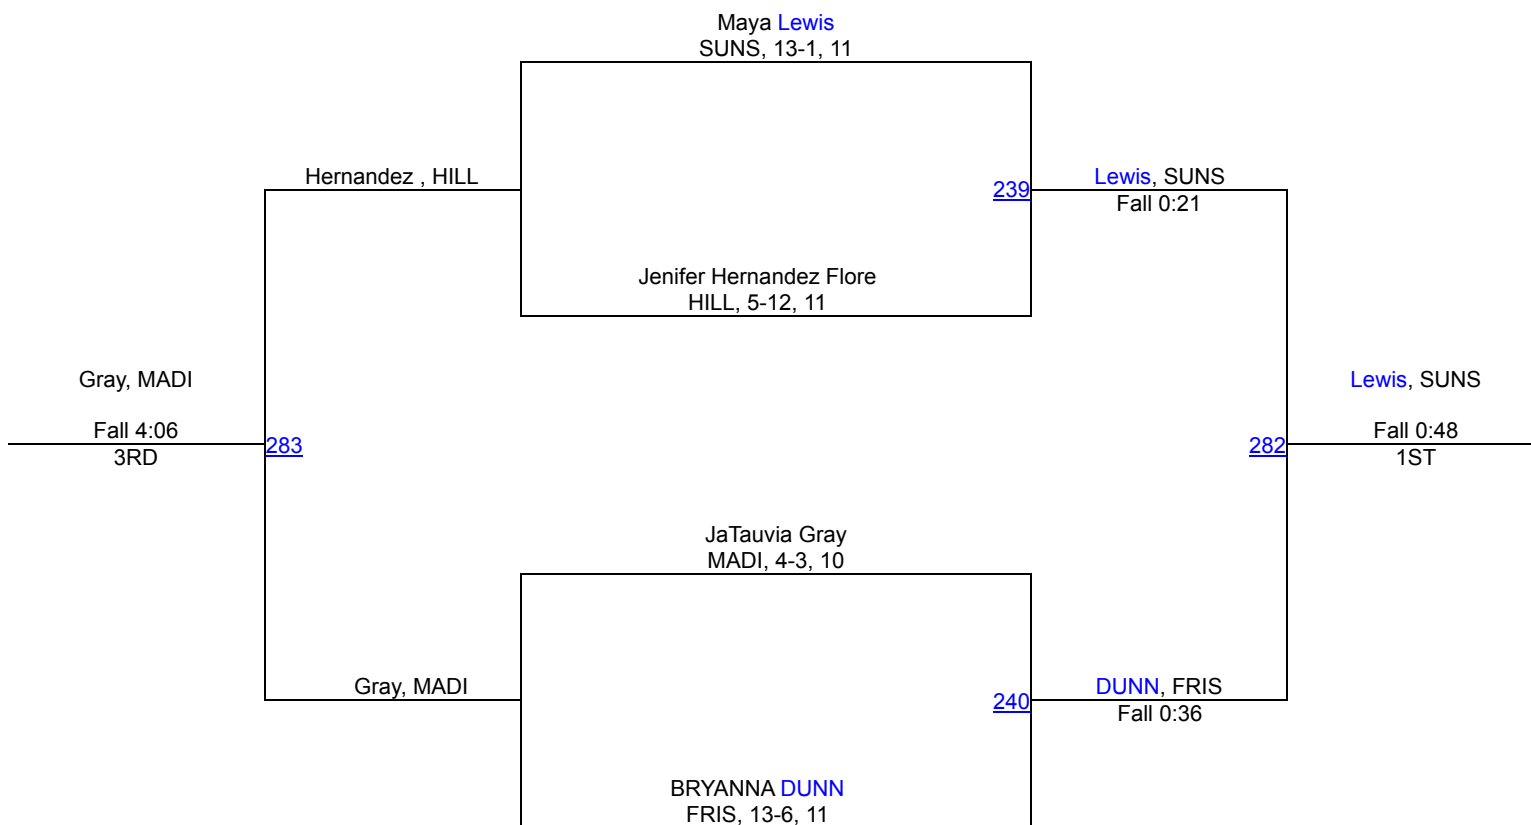

Dallas ISD Open - Girls

95 lbs

Dallas ISD Open - Girls

102 lbs

Round 1

Eunice Batista MOLI, 4-5, 12	
206	Eunice Batista MOLI, 4-5, 12 Fall 1:29
Kassandr Torres JEFF, 2-3, 10	

Round 2

Dulce Quinones WHIT, 4-5, 10	
230	Dulce Quinones WHIT, 4-5, 10 TF-1.5 5:46 (17-1)
Kassandr Torres JEFF, 2-3, 10	

Eunice Batista
MOLI, 4-5, 12

1ST

Dulce Quinones
WHIT, 4-5, 10

2ND

Kassandr Torres
JEFF, 2-3, 10

3RD

Dallas ISD Open - Girls

110 lbs

Dallas ISD Open - Girls

119 lbs

Dallas ISD Open - Girls

128 lbs

Dallas ISD Open - Girls

138 lbs

Dallas ISD Open - Girls

148 lbs

Dallas ISD Open - Girls

165 lbs

Dallas ISD Open - Girls

185 lbs

Dallas ISD Open - Girls

215 lbs