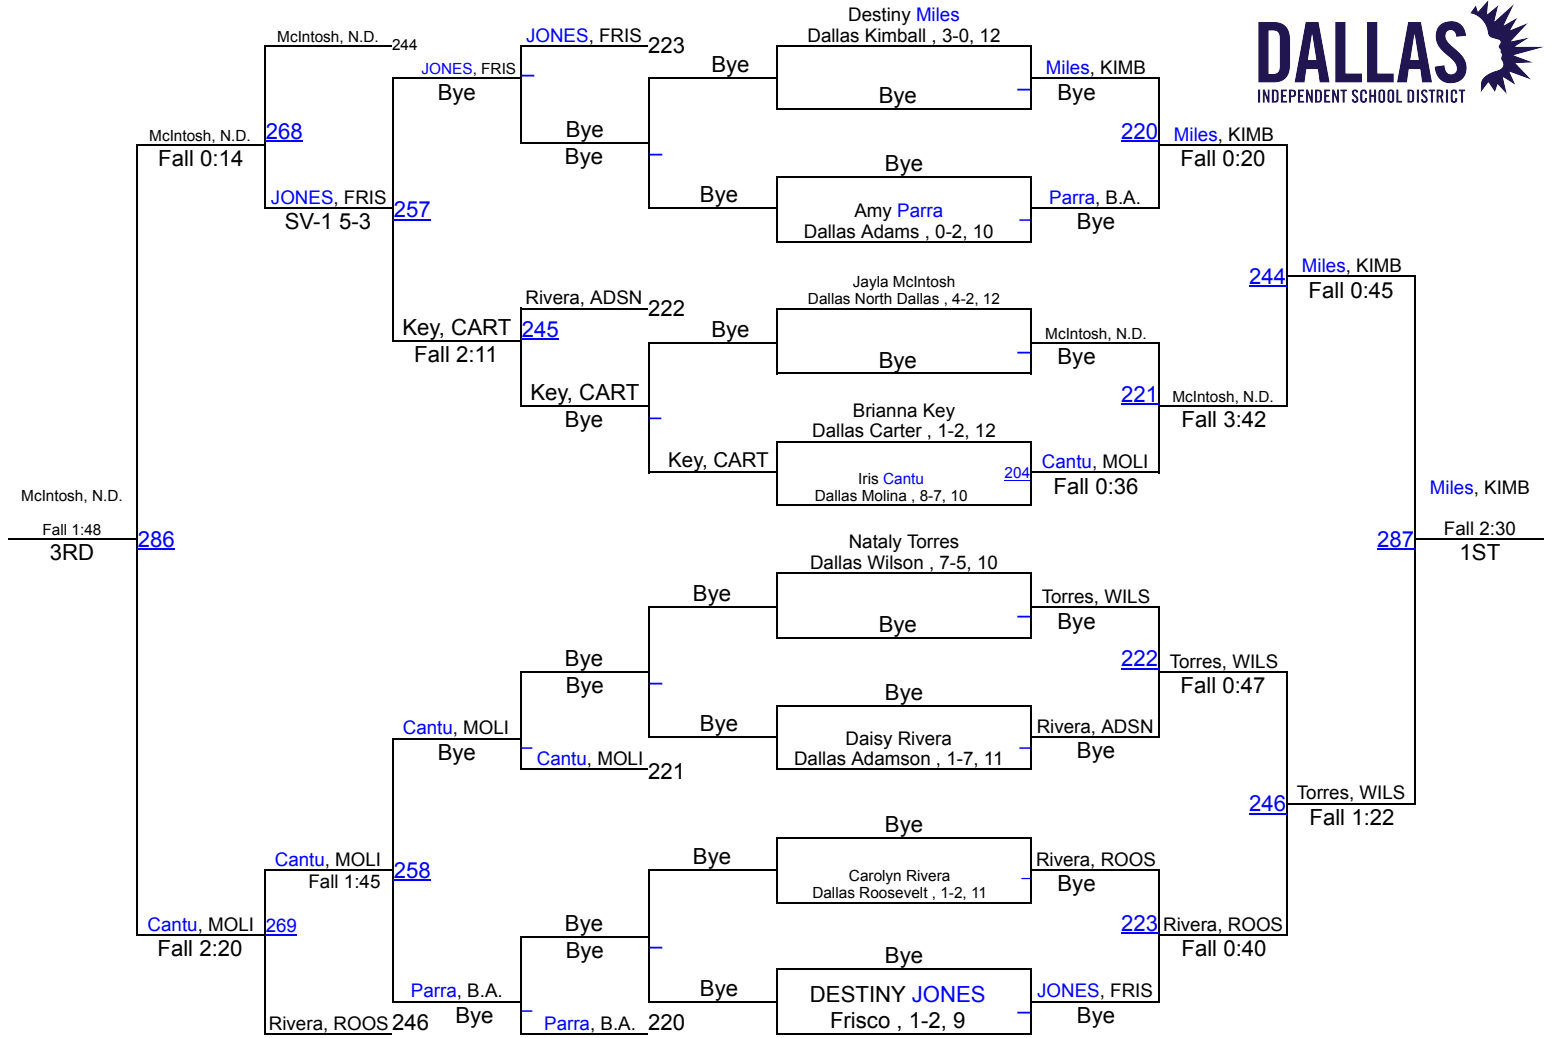

Eunice Batista
MOLI, 4-5, 12

1ST

Dulce Quinones
WHIT, 4-5, 10

2ND

Kassandr Torres
JEFF, 2-3, 10

3RD

Dallas ISD Open - Girls

110 lbs

Dallas ISD Open - Girls

119 lbs

Dallas ISD Open - Girls

128 lbs

Dallas ISD Open - Girls

138 lbs

Dallas ISD Open - Girls

148 lbs

Dallas ISD Open - Girls

165 lbs

Dallas ISD Open - Girls

185 lbs

Dallas ISD Open - Girls

215 lbs