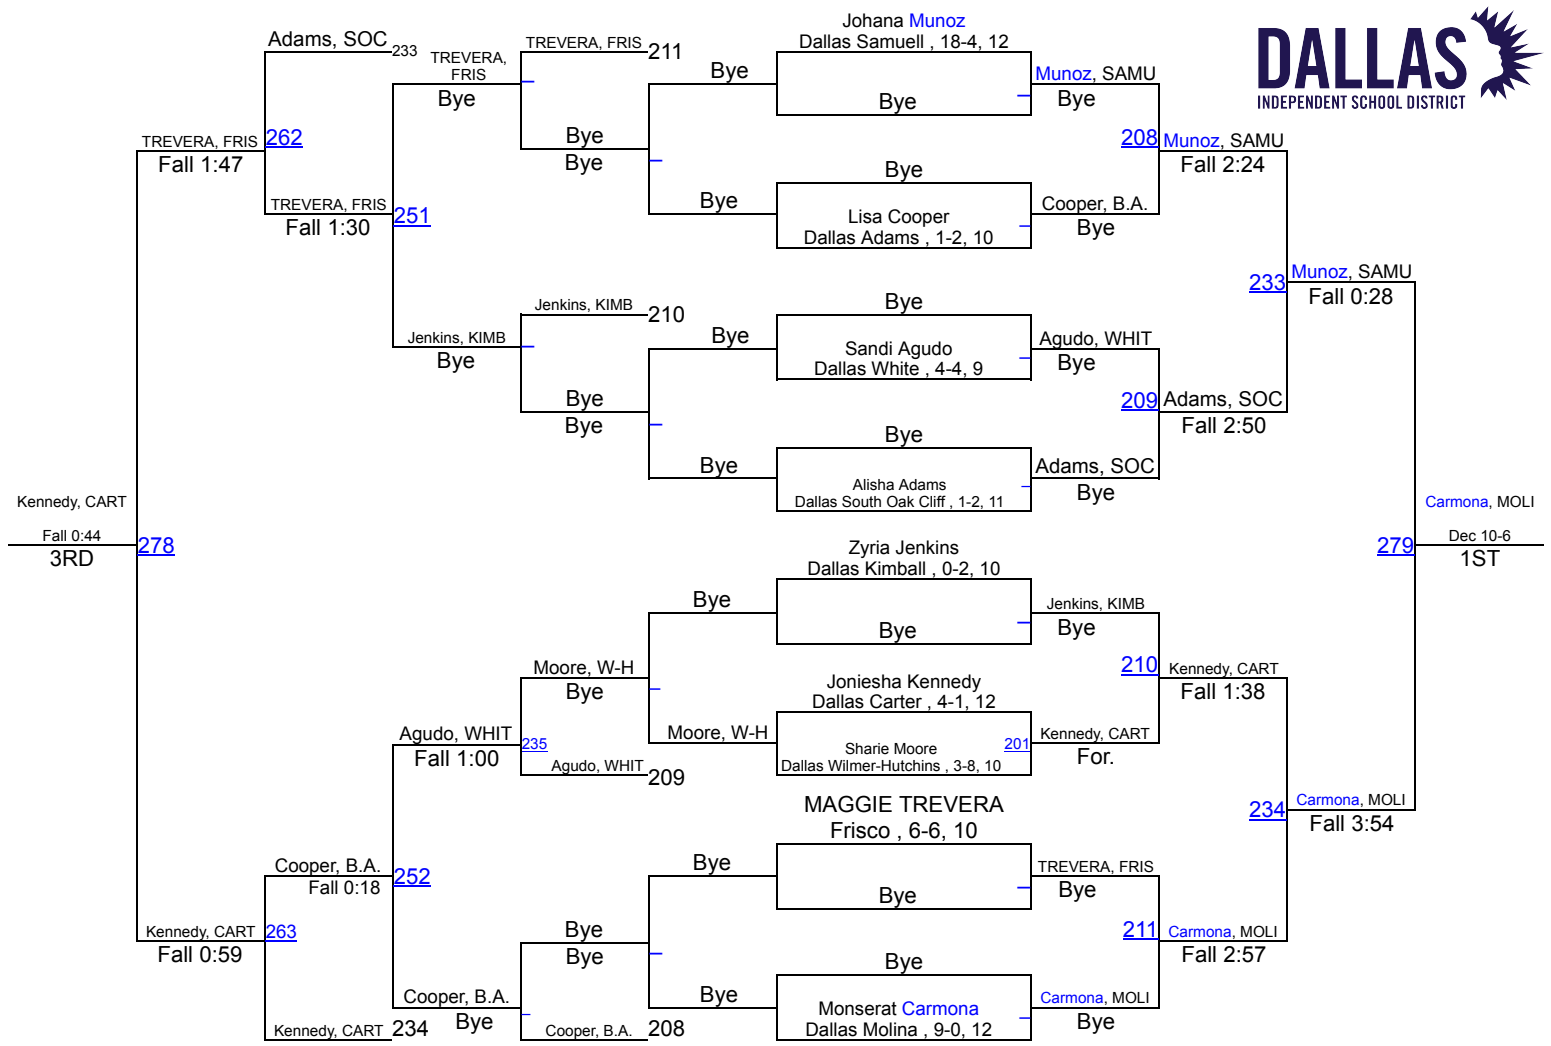

Eunice Batista
MOLI, 4-5, 12

1ST

Dulce Quinones
WHIT, 4-5, 10

2ND

Kassandr Torres
JEFF, 2-3, 10

3RD

Dallas ISD Open - Girls

110 lbs

Dallas ISD Open - Girls

119 lbs

Dallas ISD Open - Girls

128 lbs

Dallas ISD Open - Girls

138 lbs

Dallas ISD Open - Girls

148 lbs