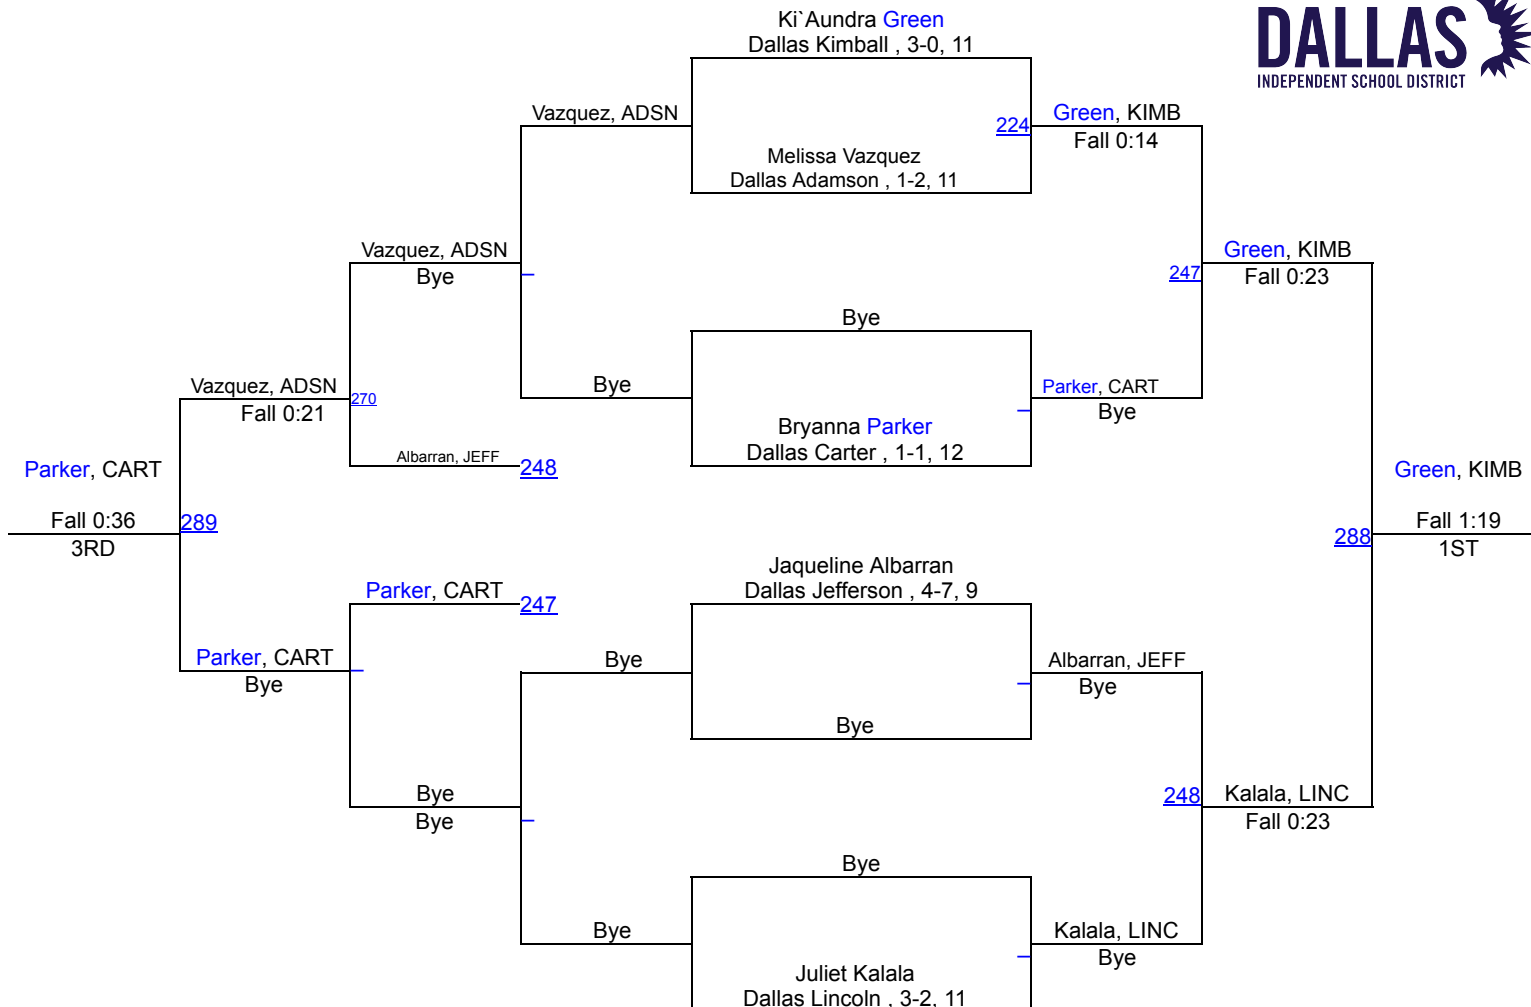

Dallas ISD Open - Girls

185 lbs