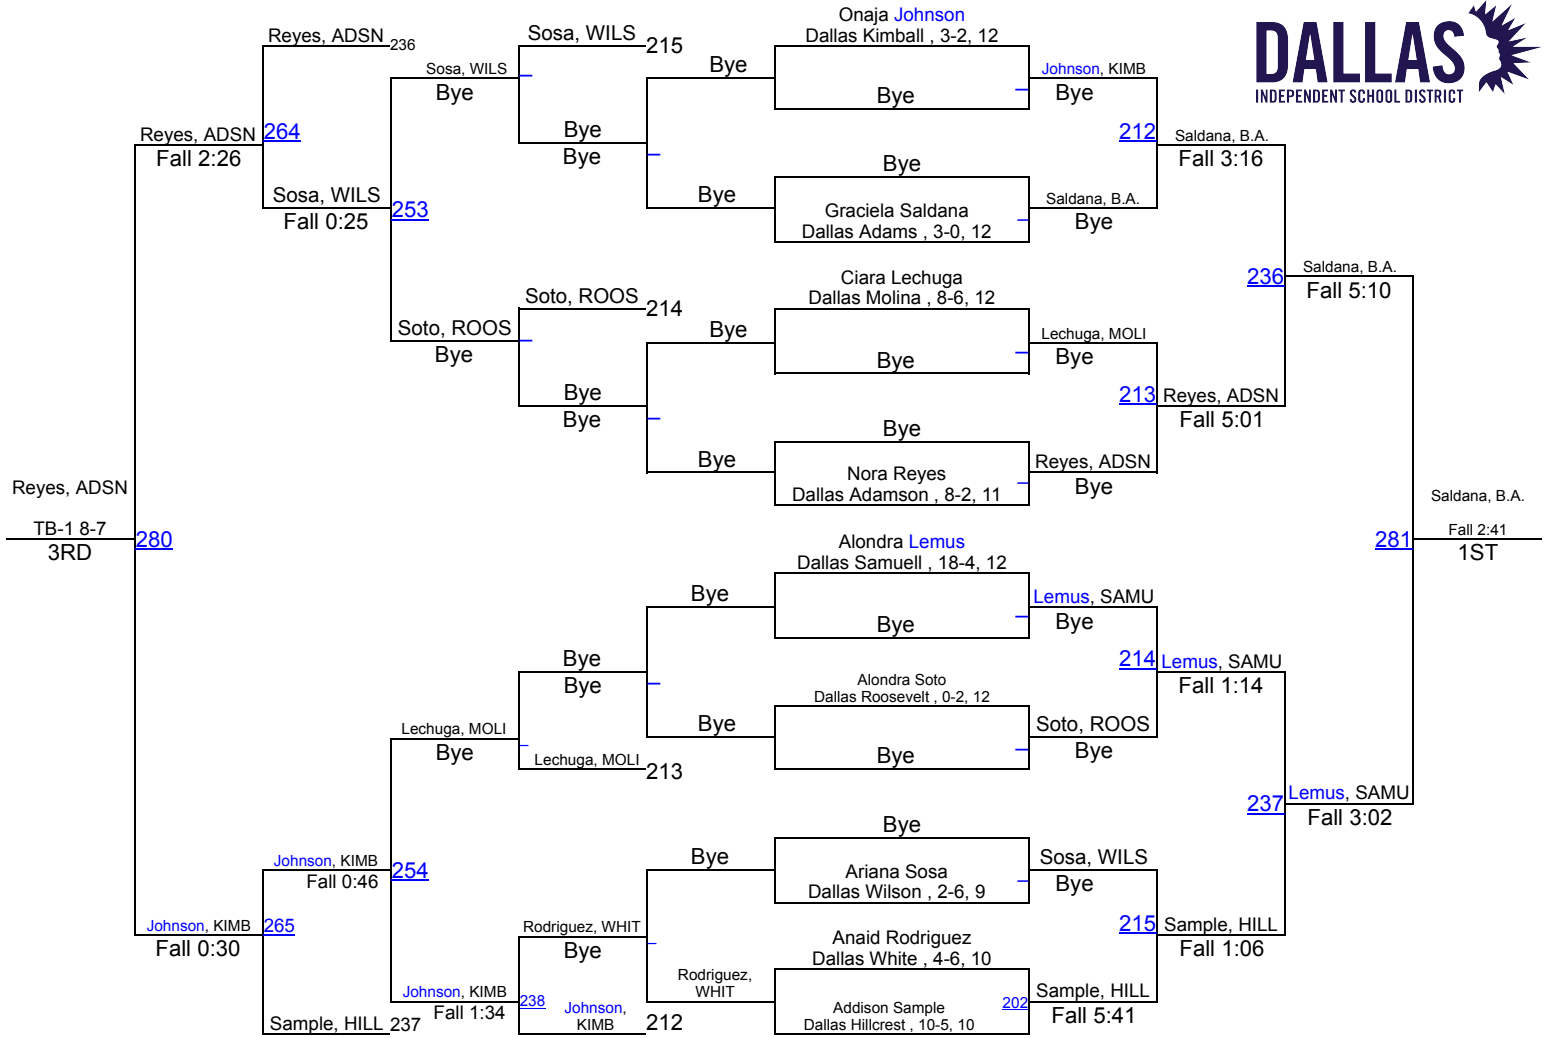

Eunice Batista
MOLI, 4-5, 12

1ST

Dulce Quinones
WHIT, 4-5, 10

2ND

Kassandr Torres
JEFF, 2-3, 10

3RD

Dallas ISD Open - Girls

110 lbs

Dallas ISD Open - Girls

119 lbs

Dallas ISD Open - Girls

128 lbs

Dallas ISD Open - Girls

138 lbs

Dallas ISD Open - Girls

148 lbs