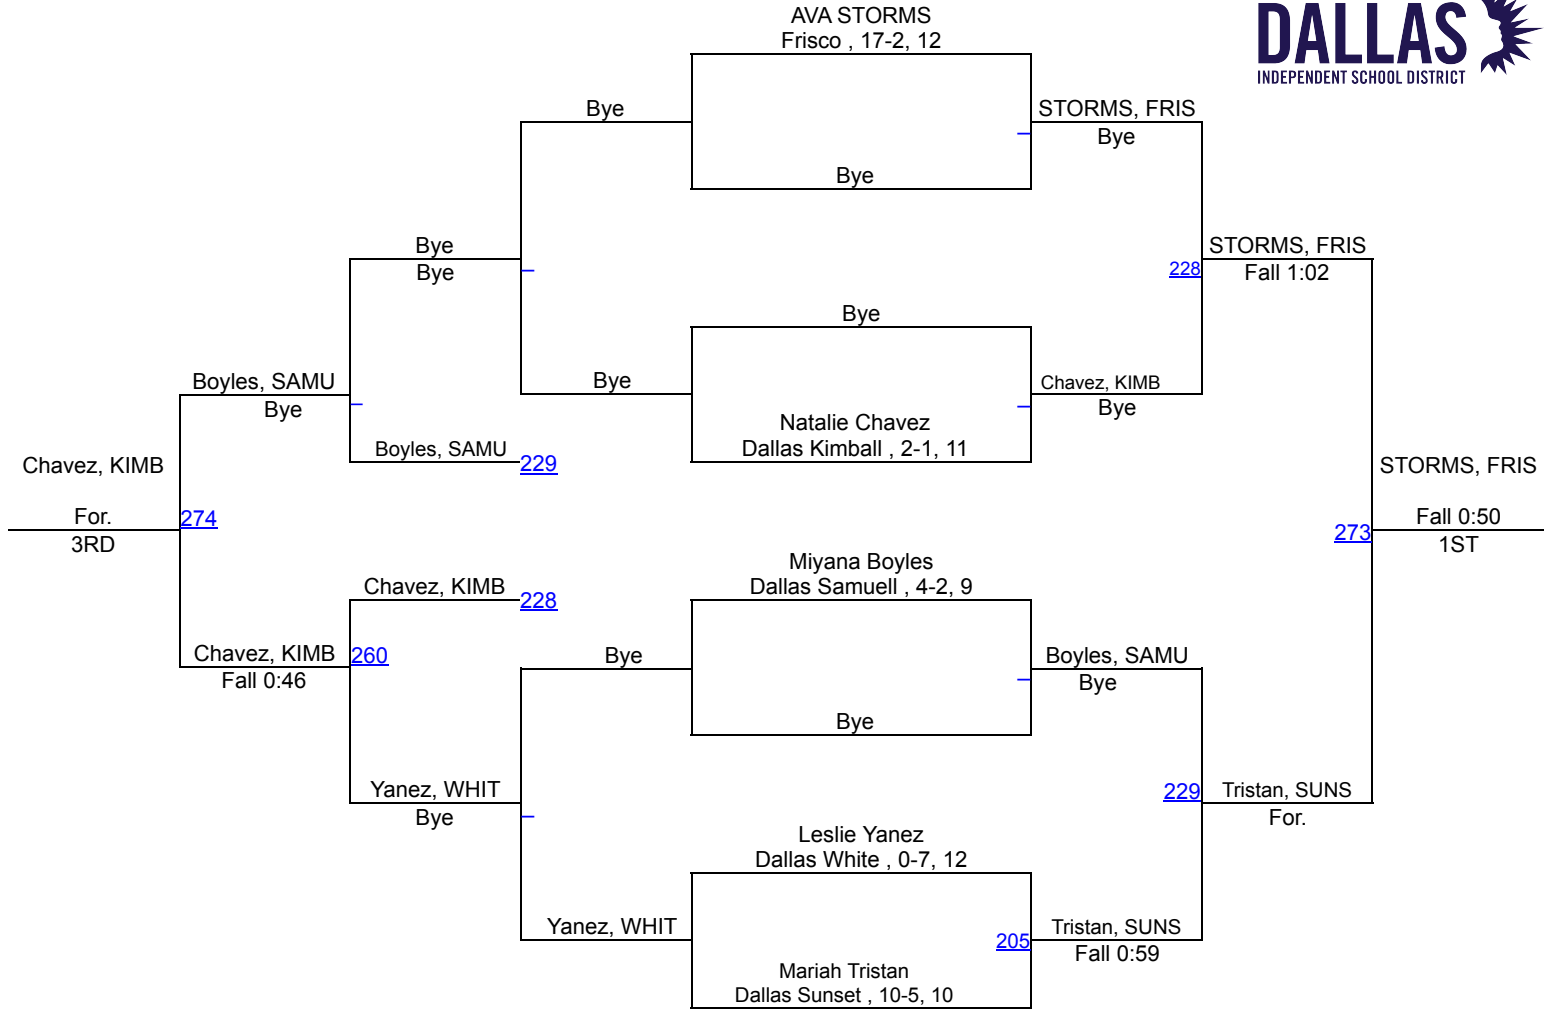

Dallas ISD Open - Girls

95 lbs

Dallas ISD Open - Girls

102 lbs

Round 1

Eunice Batista MOLI, 4-5, 12	
206	Eunice Batista MOLI, 4-5, 12 Fall 1:29
Kassandr Torres JEFF, 2-3, 10	

Round 2

Dulce Quinones WHIT, 4-5, 10	
230	Dulce Quinones WHIT, 4-5, 10 TF-1.5 5:46 (17-1)
Kassandr Torres JEFF, 2-3, 10	

Round 3

Dulce Quinones WHIT, 4-5, 10	
275	Eunice Batista MOLI, 4-5, 12 Fall 0:36
Eunice Batista MOLI, 4-5, 12	

WRESTLERS

Eunice Batista
MOLI, 4-5, 12

Kassandr Torres
JEFF, 2-3, 10

Dulce Quinones
WHIT, 4-5, 10

Eunice Batista
MOLI, 4-5, 12

1ST

Dulce Quinones
WHIT, 4-5, 10

2ND

Kassandr Torres
JEFF, 2-3, 10

3RD

Dallas ISD Open - Girls

110 lbs