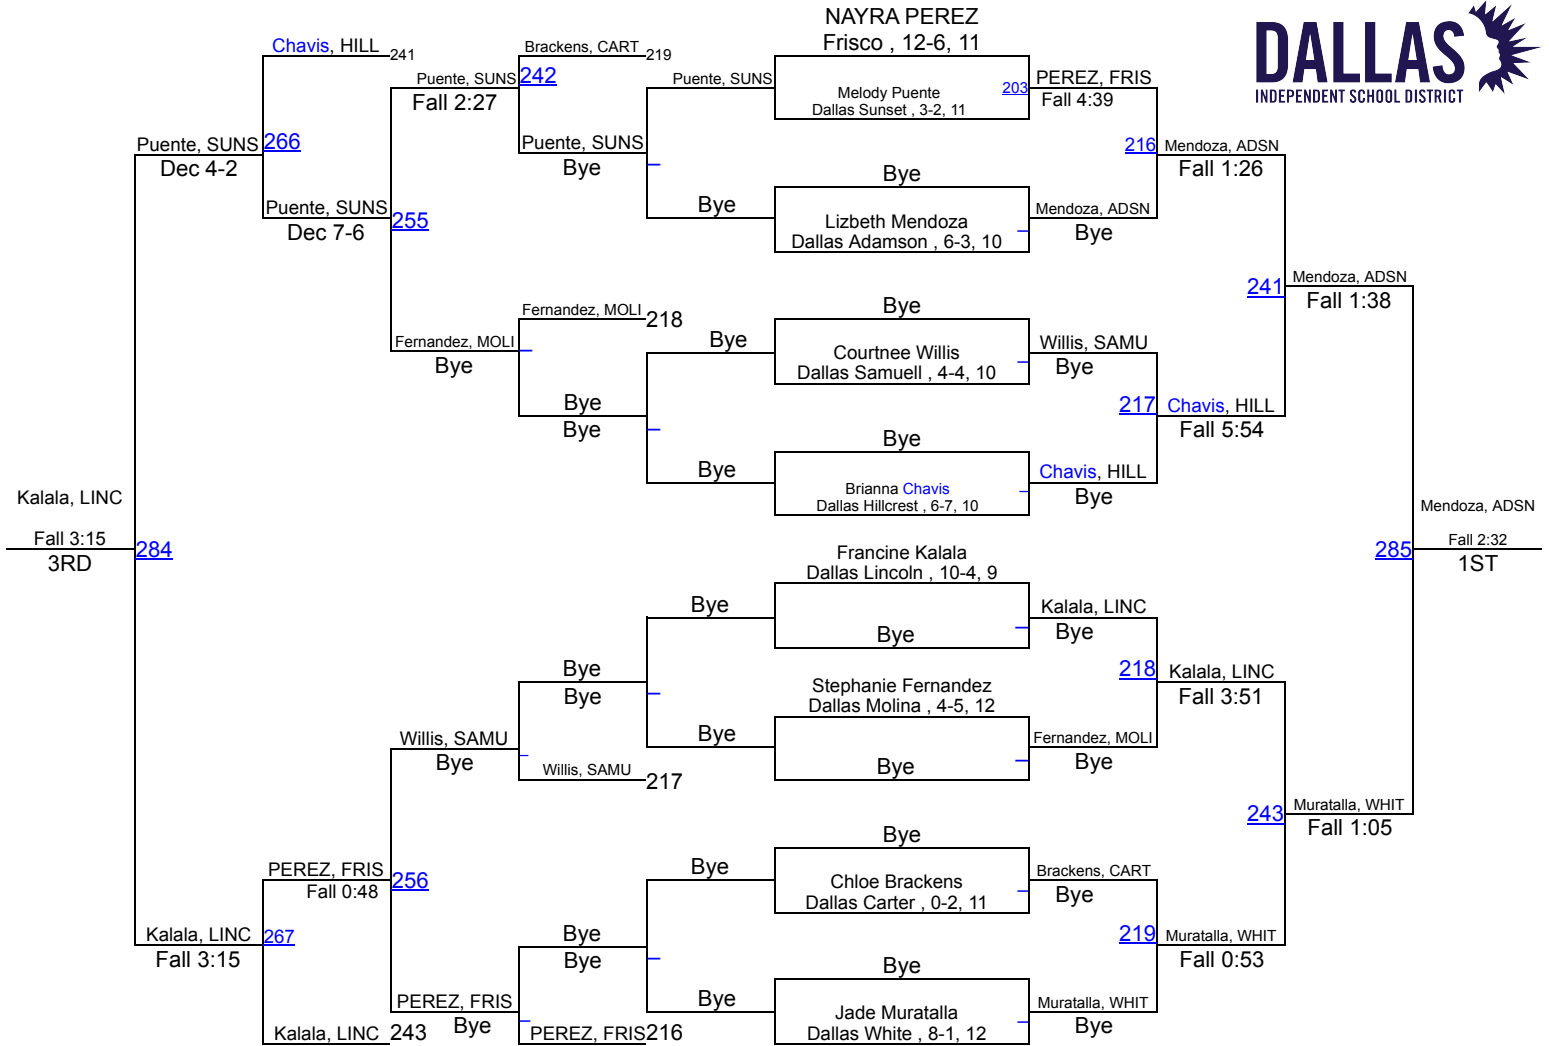

Dallas ISD Open - Girls

119 lbs

Dallas ISD Open - Girls

128 lbs

Dallas ISD Open - Girls

138 lbs

Dallas ISD Open - Girls

148 lbs