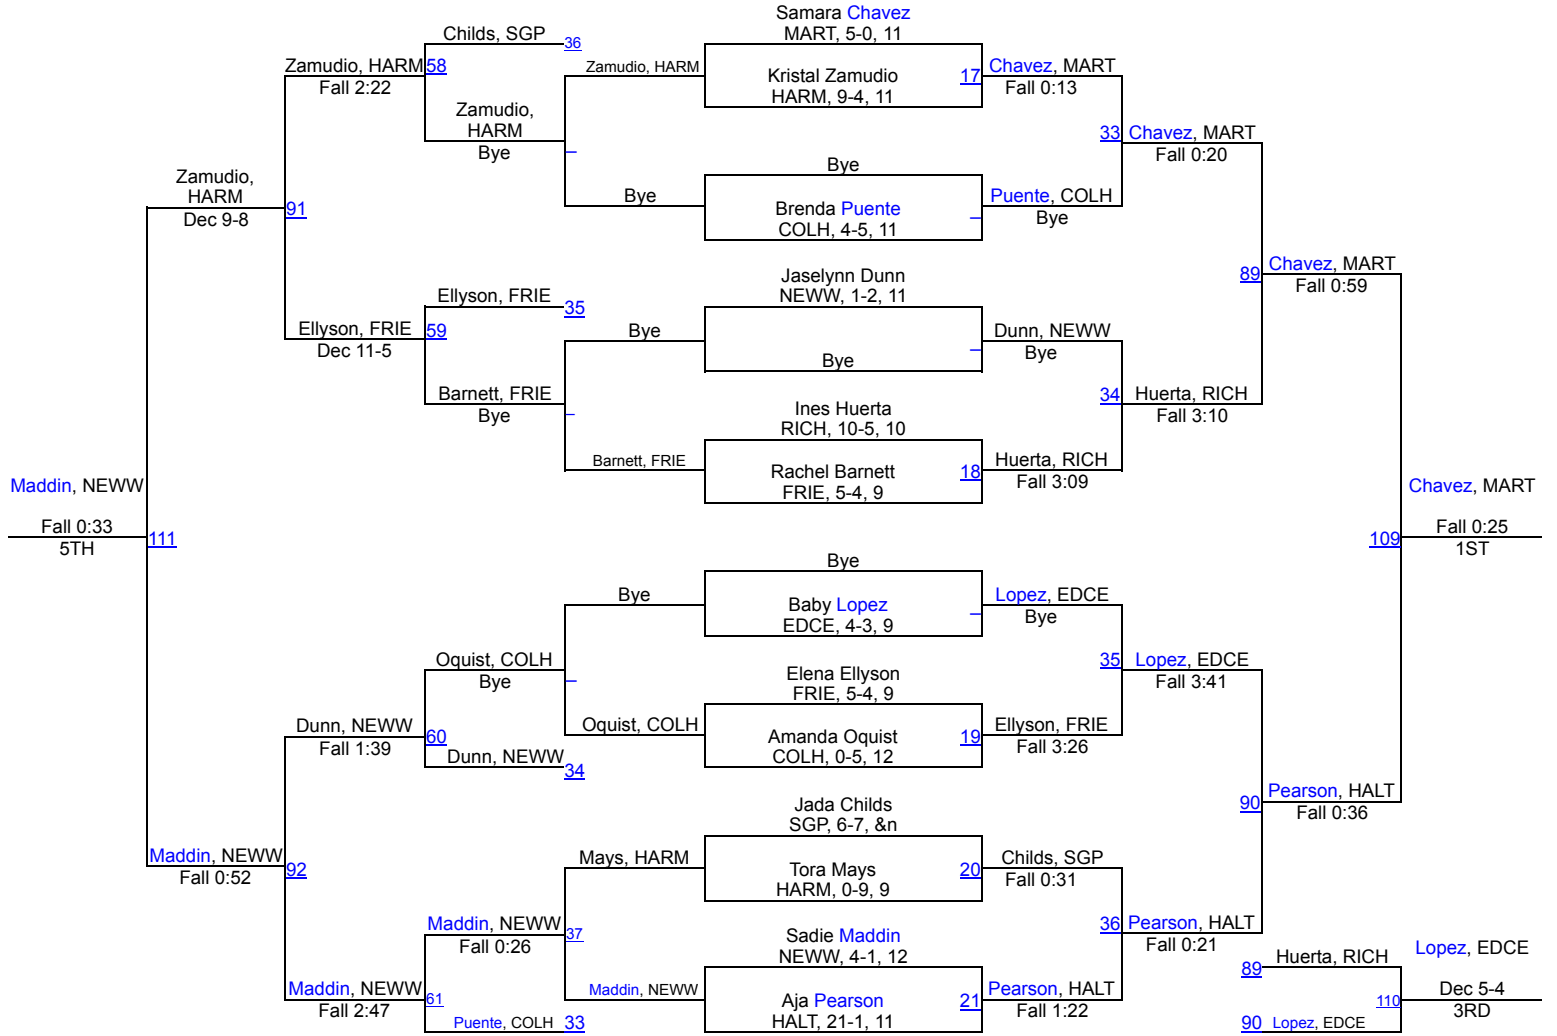

Grapevine Invitational

110