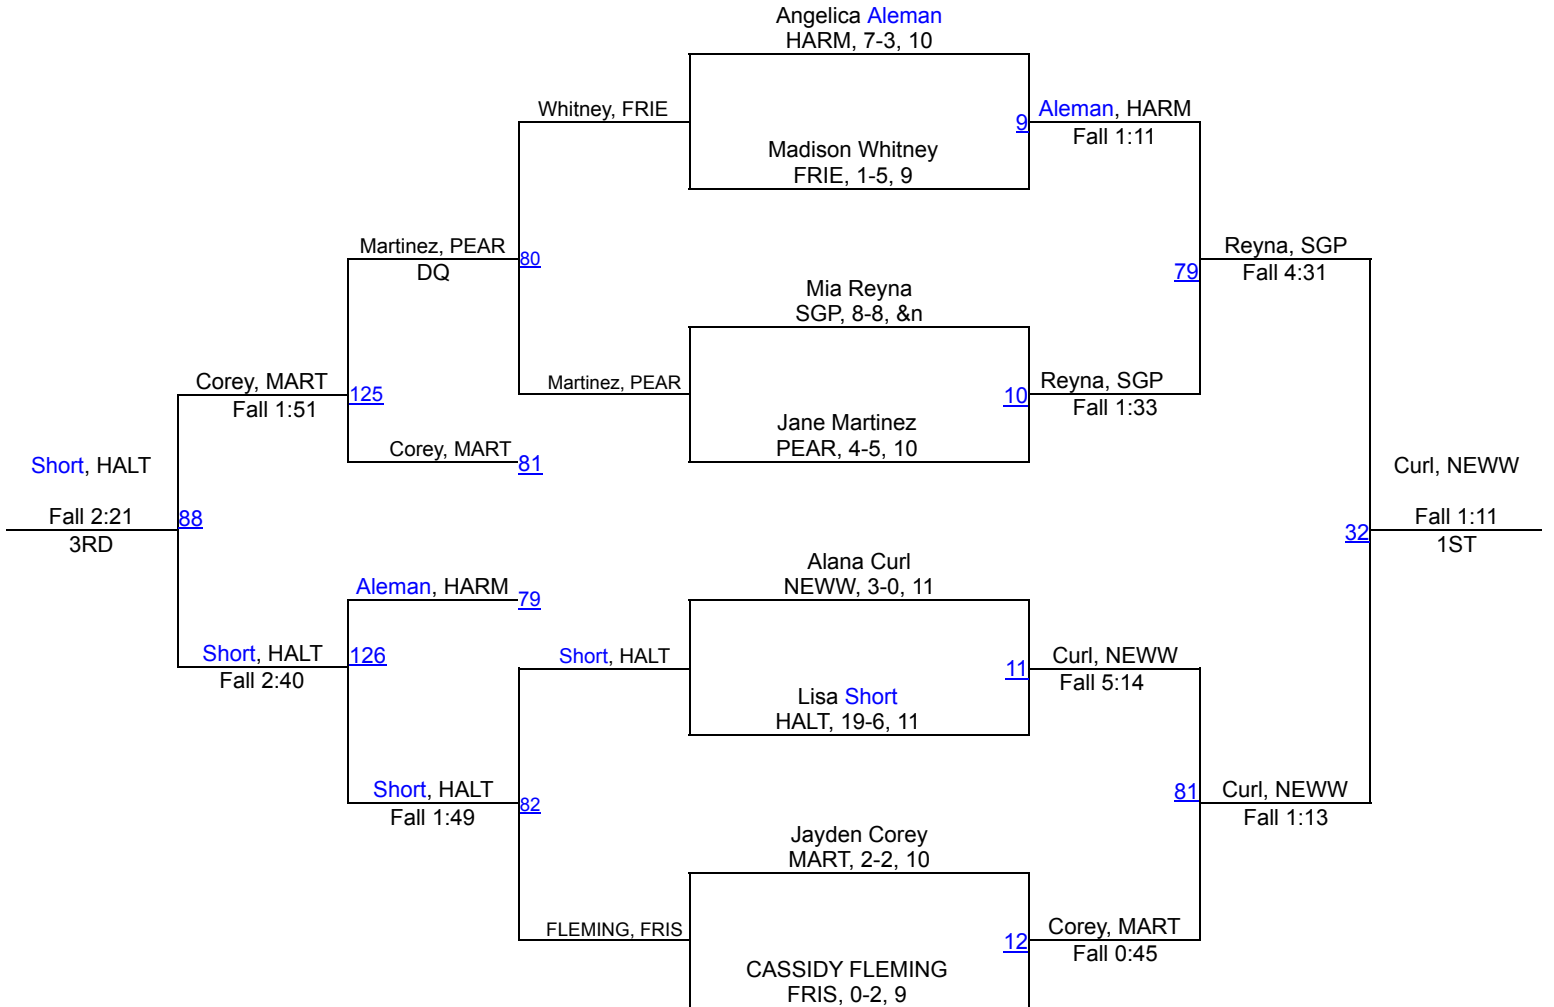

Arellano, EDCE	122	Rodriguez, SGP
Rodriguez, SGP		Fall 1:45

Naomi Villalva, HALT, 2-7, 12
5TH

Grapevine Invitational

110

Grapevine Invitational

119

Grapevine Invitational

128

Grapevine Invitational

138

Grapevine Invitational

148

Grapevine Invitational

165

Grapevine Invitational

185