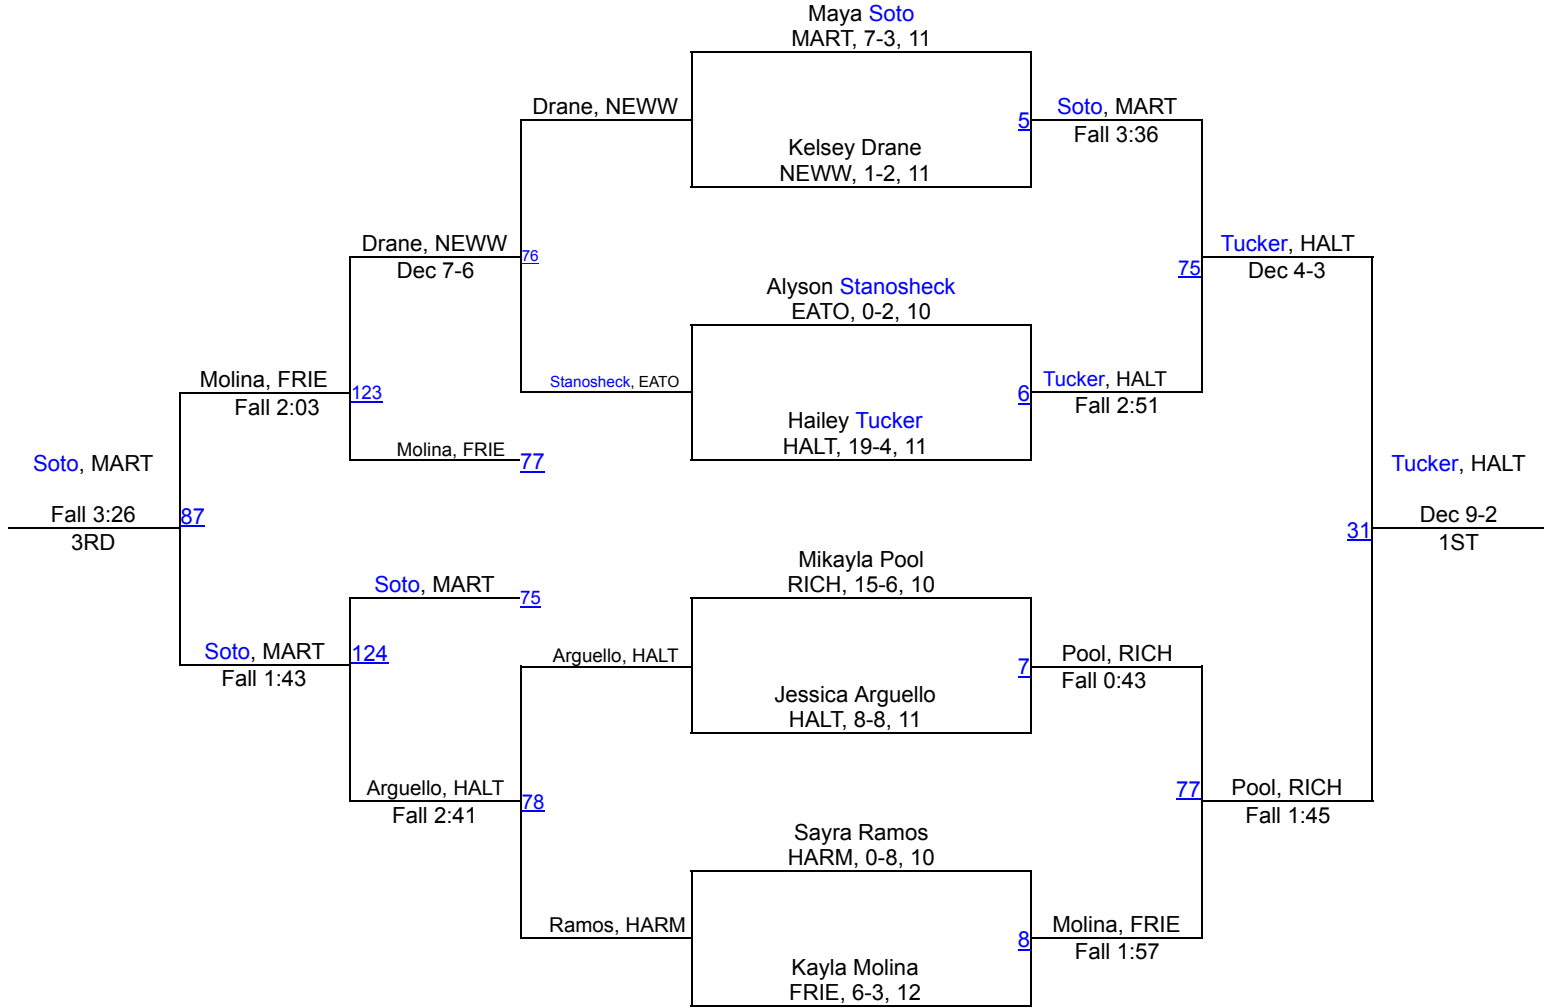

Arellano, EDCE	122	Rodriguez, SGP
Rodriguez, SGP		Fall 1:45

Naomi Villalva, HALT, 2-7, 12
5TH

Grapevine Invitational

110

Grapevine Invitational

119

Grapevine Invitational

128

Grapevine Invitational

138

Grapevine Invitational

148

Grapevine Invitational

165

Grapevine Invitational

185