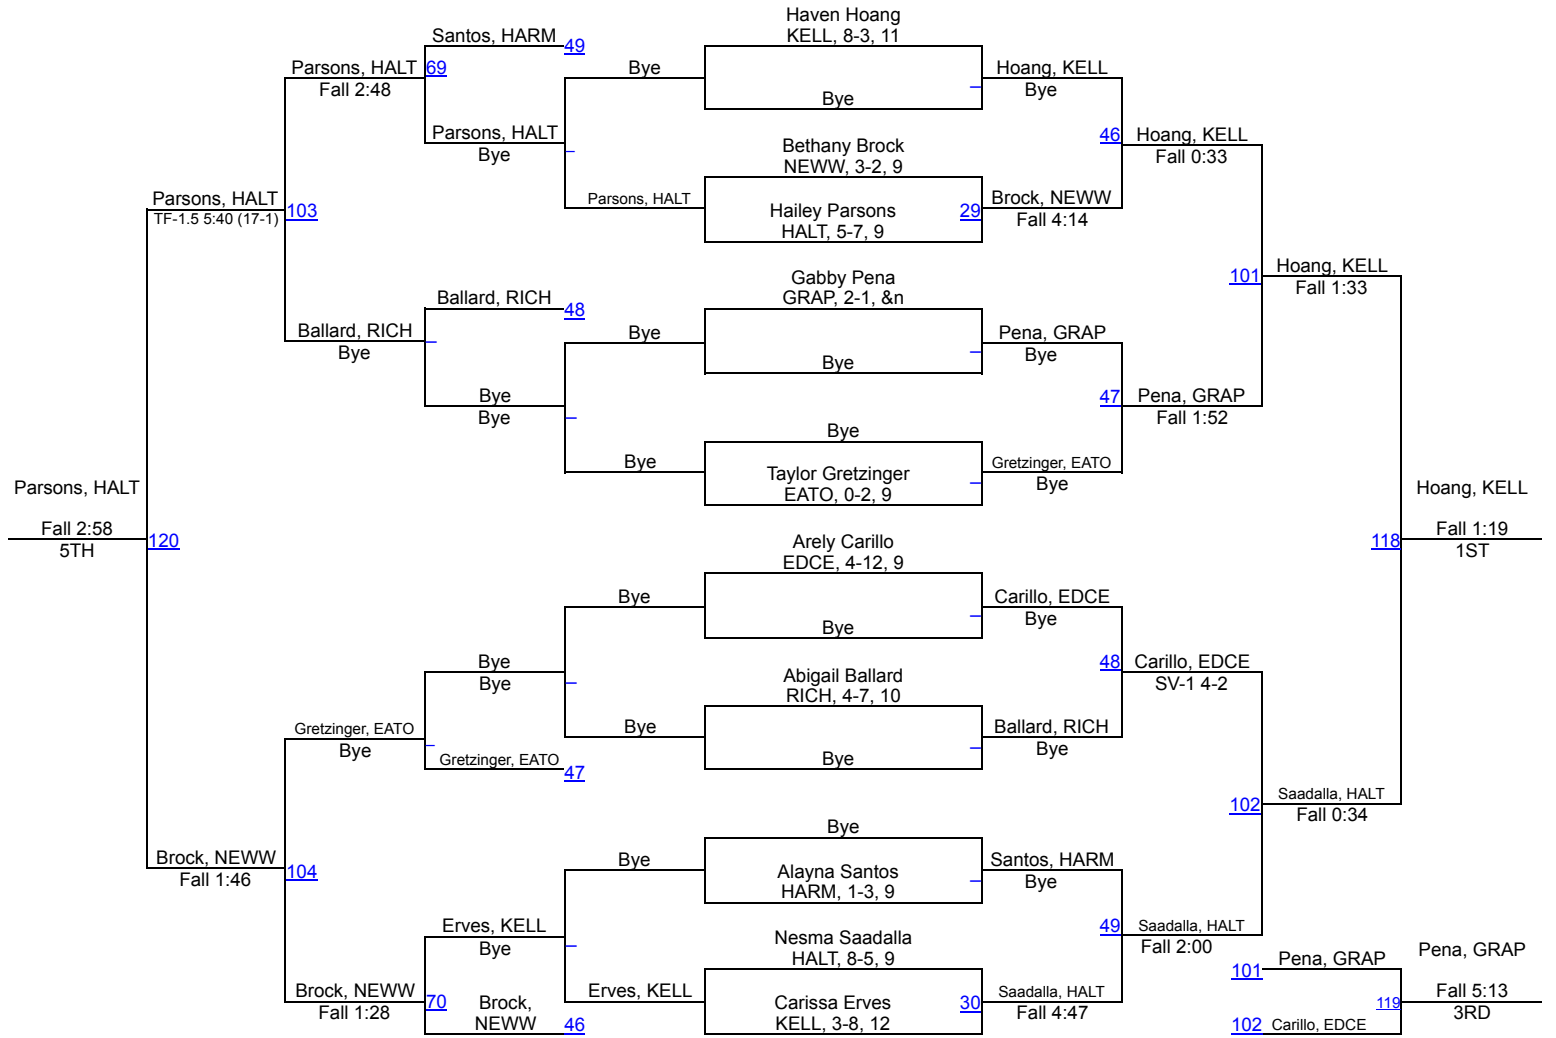

Grapevine Invitational

138

Grapevine Invitational

148

Grapevine Invitational

165

Grapevine Invitational

185

Round 1

Aleman, HARM	13	Aleman, HARM
Pulotu, HALT		Fall 1:38

Lopez, PEAR	14	Lopez, PEAR
Morales, HARM		Fall 2:44

Daniella Seely, HALT, 9-1, 12
1ST

Round 2

Seely, HALT	54	Seely, HALT
Morales, HARM		Inj. 0:16