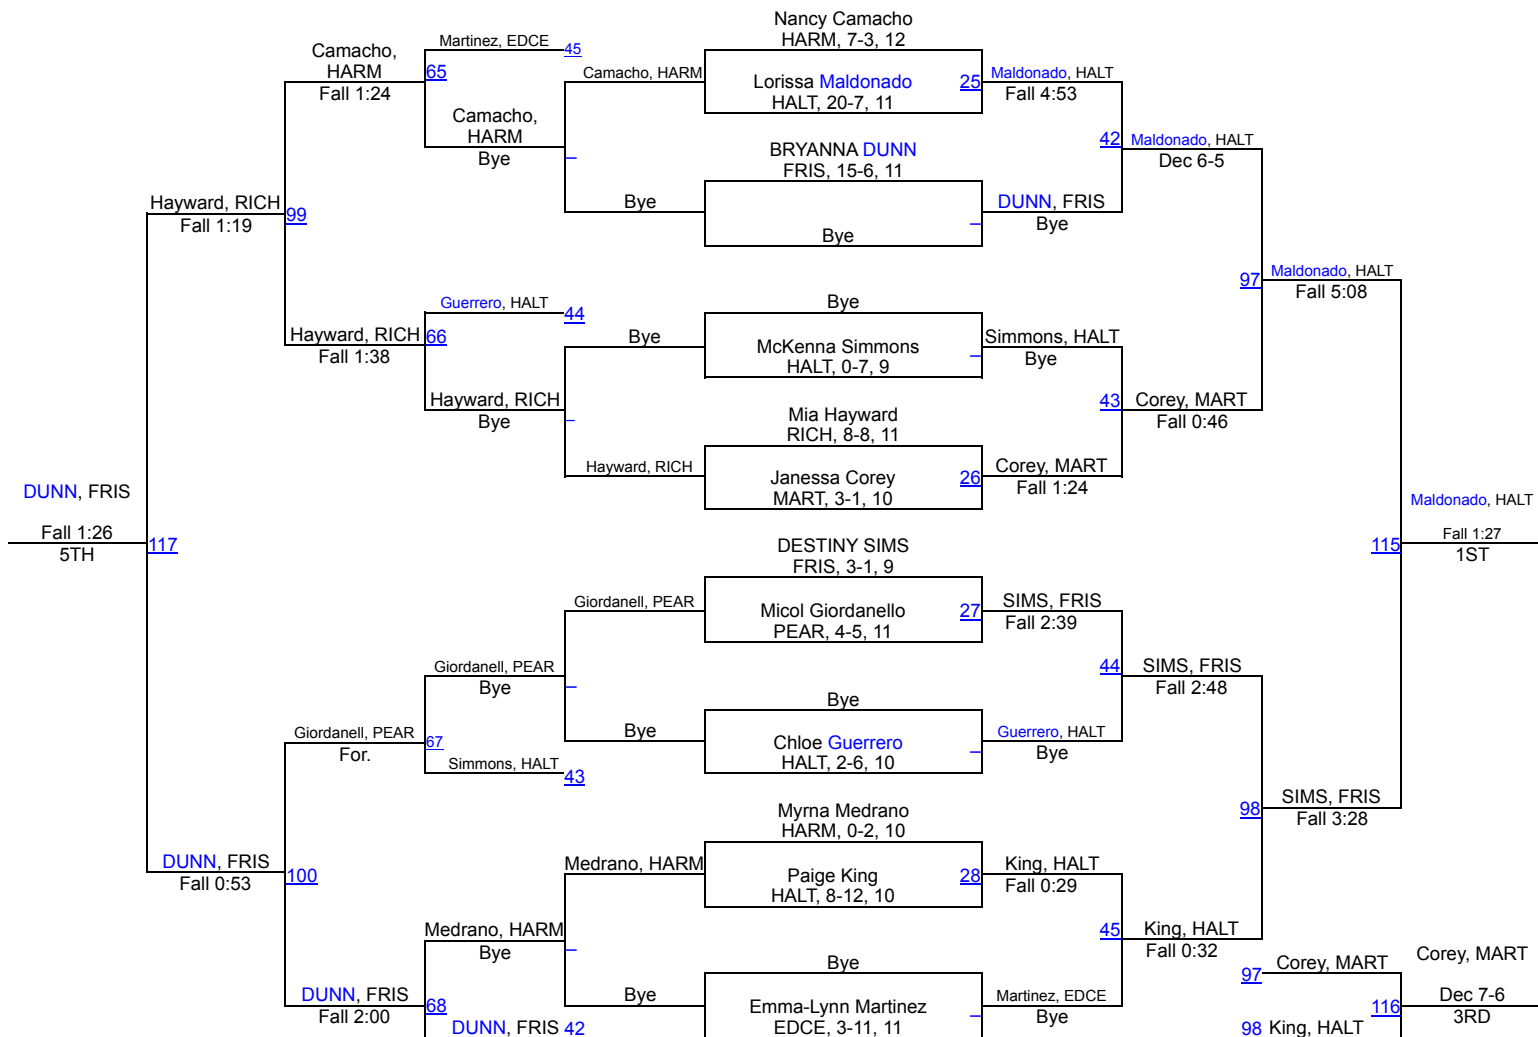

Arellano, EDCE	122	Rodriguez, SGP
Rodriguez, SGP		Fall 1:45

Naomi Villalva, HALT, 2-7, 12
5TH

Grapevine Invitational

110

Grapevine Invitational

119

Grapevine Invitational

128

Grapevine Invitational

138

Grapevine Invitational

148

Grapevine Invitational

165

Grapevine Invitational

185