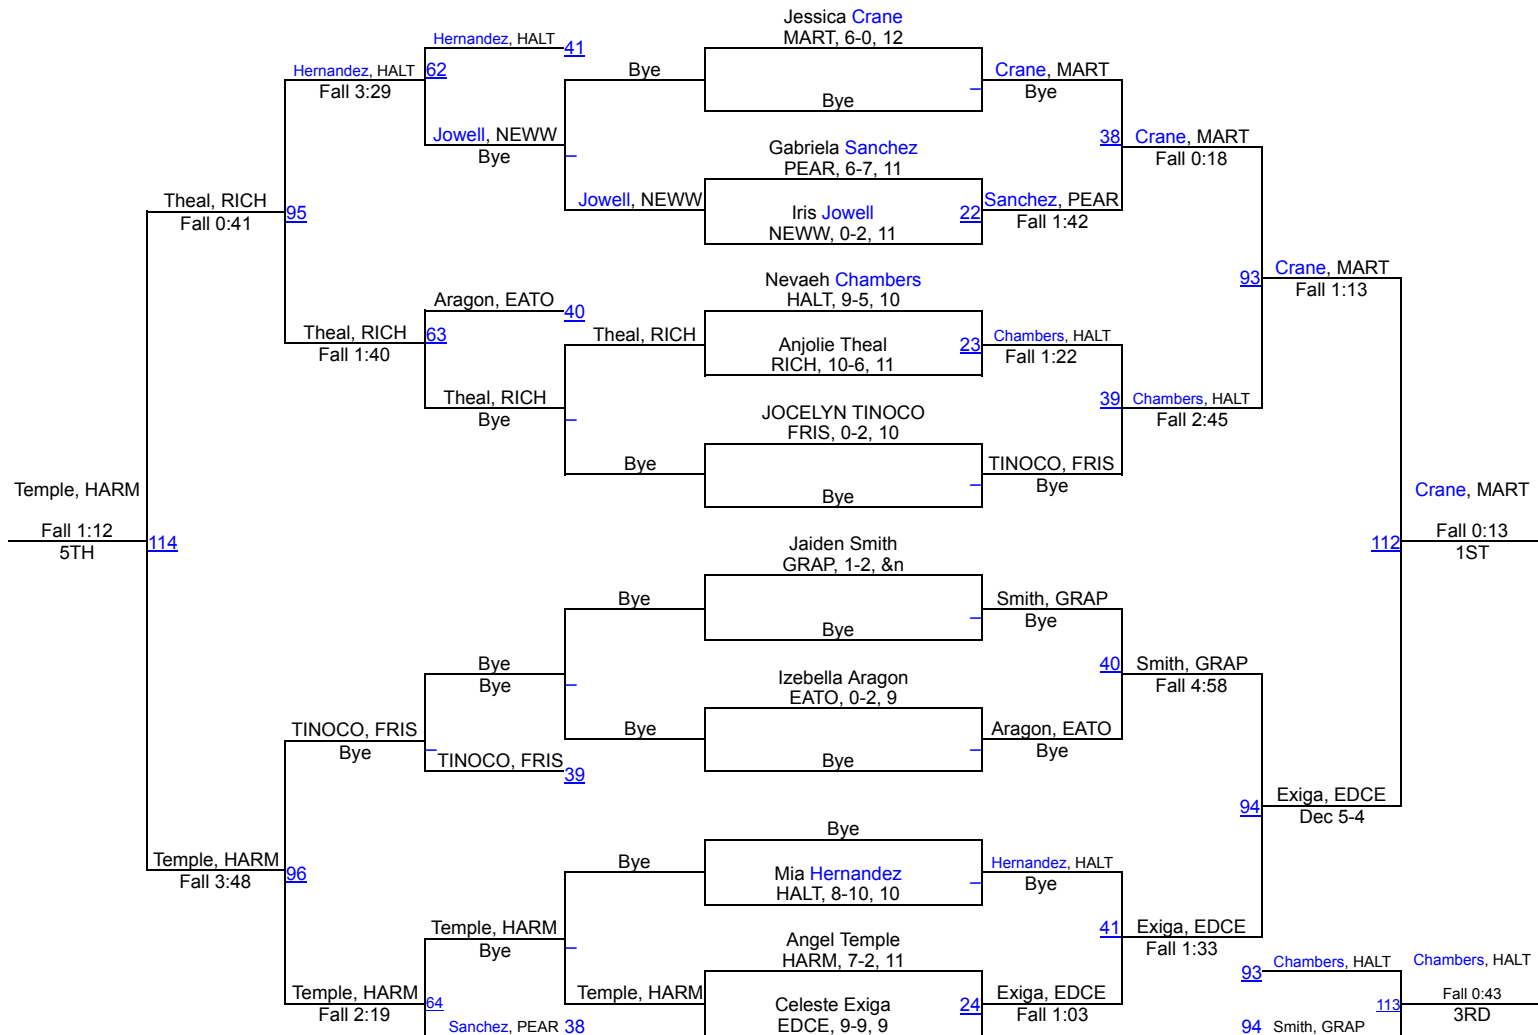

Arellano, EDCE	122	Rodriguez, SGP
Rodriguez, SGP		Fall 1:45

Naomi Villalva, HALT, 2-7, 12
5TH

Grapevine Invitational

110

Grapevine Invitational

119

Grapevine Invitational

128

Grapevine Invitational

138

Grapevine Invitational

148

Grapevine Invitational

165

Grapevine Invitational

185