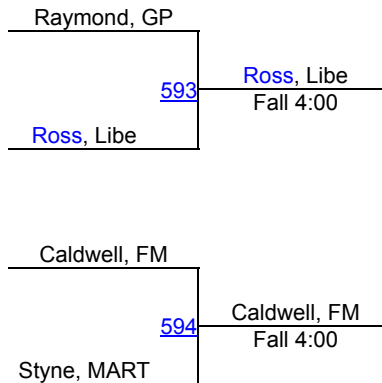

Round 1

Round 2

Round 3

WRESTLERS

Sarah Valadez, Cop, 7-7, 10

Bye

Araceli Ortiz, ANNA, 2-3, 11

Shaley McGimsey, REED, 3-2, 10

Ms Claus Slam

128B

Round 1

Round 2

Round 3

WRESTLERS

Lailah Raymond, GP, 2-2, 11

Courtney Styne, MART, 1-7, 10