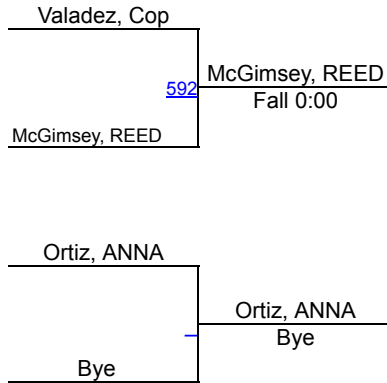

Ms Claus Slam

148

Ms Claus Slam

165

Ms Claus Slam

185

Ms Claus Slam

119B

Round 1

Round 2

Round 3

WRESTLERS

Sarah Valadez, Cop, 7-7, 10

Bye

Araceli Ortiz, ANNA, 2-3, 11

Shaley McGimsey, REED, 3-2, 10