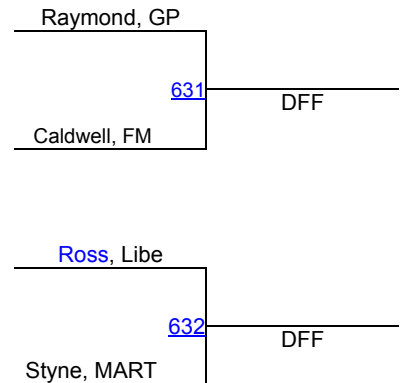

Ms Claus Slam

128B

Round 1

Round 2

Round 3

WRESTLERS

Lailah Raymond, GP, 2-2, 11

Courtney Styne, MART, 1-7, 10