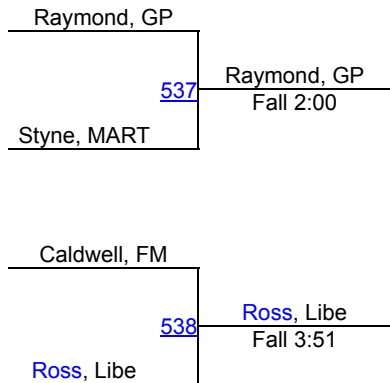

Round 1

Round 2

Round 3

WRESTLERS

Sarah Valadez, Cop, 7-7, 10

Bye

Araceli Ortiz, ANNA, 2-3, 11

Shaley McGimsey, REED, 3-2, 10

Ms Claus Slam

128B

Round 1

Round 2

Round 3

WRESTLERS

Lailah Raymond, GP, 2-2, 11

Courtney Styne, MART, 1-7, 10