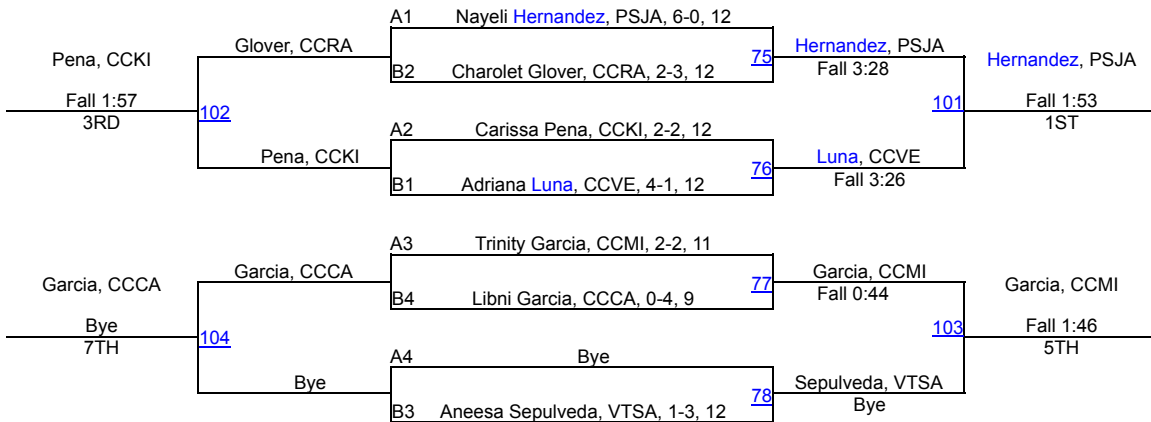

2019 Moody Trojan Inv-GIRLS

G119

Round 1

Round 2

POOL A

POOL B

Round 3

FINALS

2019 Moody Trojan Inv-GIRLS

G128

		Round 1			
Cabrera, CCRA		Battle, CCVE		Hale, CCKI	
Vaca, PSJA	4	Stovall, VTSA	5	Johns, VTSA	6
	Cabrera, CCRA For.		Battle, CCVE TF-1.5 5:21 (16-1)		Hale, CCKI Fall 1:14
		Round 2			
Cabrera, CCRA		Battle, CCVE		Stovall, VTSA	
Johns, VTSA	34	Hale, CCKI	35	Vaca, PSJA	36
	Cabrera, CCRA MD 13-3		Battle, CCVE Fall 1:02		Stovall, VTSA Fall 0:34
		Round 3			
Cabrera, CCRA		Battle, CCVE		Stovall, VTSA	
Hale, CCKI	58	Vaca, PSJA	59	Johns, VTSA	60
	Hale, CCKI Fall 1:52		Battle, CCVE Fall 0:15		Stovall, VTSA Fall 2:44
		Round 4			
Cabrera, CCRA		Battle, CCVE		Hale, CCKI	
Stovall, VTSA	84	Johns, VTSA	85	Vaca, PSJA	86
	Cabrera, CCRA MD 11-3		Battle, CCVE Fall 0:16		Hale, CCKI Fall 0:45
		Round 5			
Cabrera, CCRA		Stovall, VTSA		Johns, VTSA	
Battle, CCVE	108	Hale, CCKI	109	Vaca, PSJA	110
	Battle, CCVE Fall 0:29		Hale, CCKI Fall 0:38		Johns, VTSA Fall 1:49