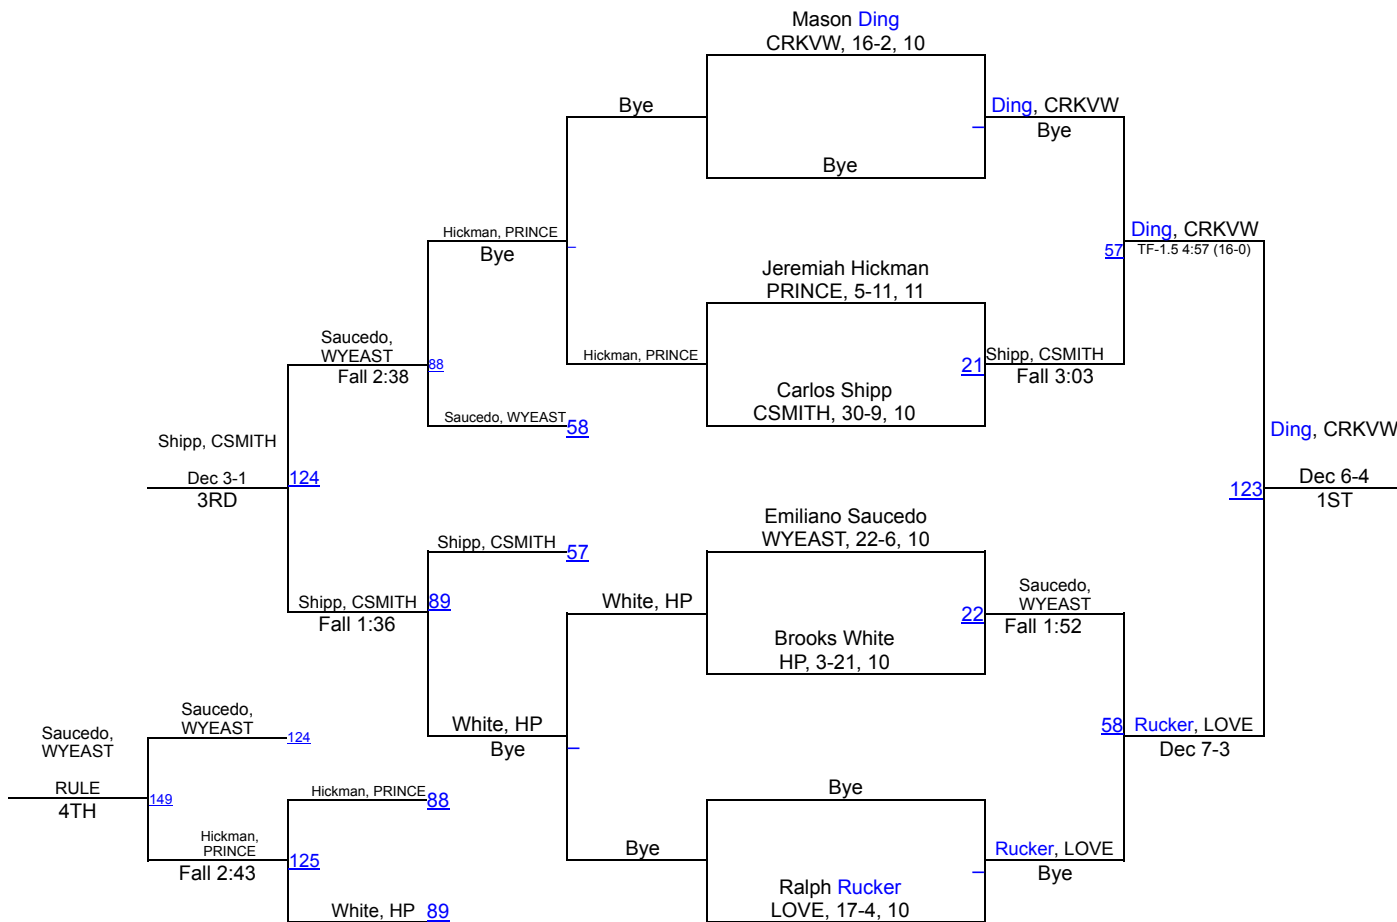

UIL Boys District 9-5A

160 lbs