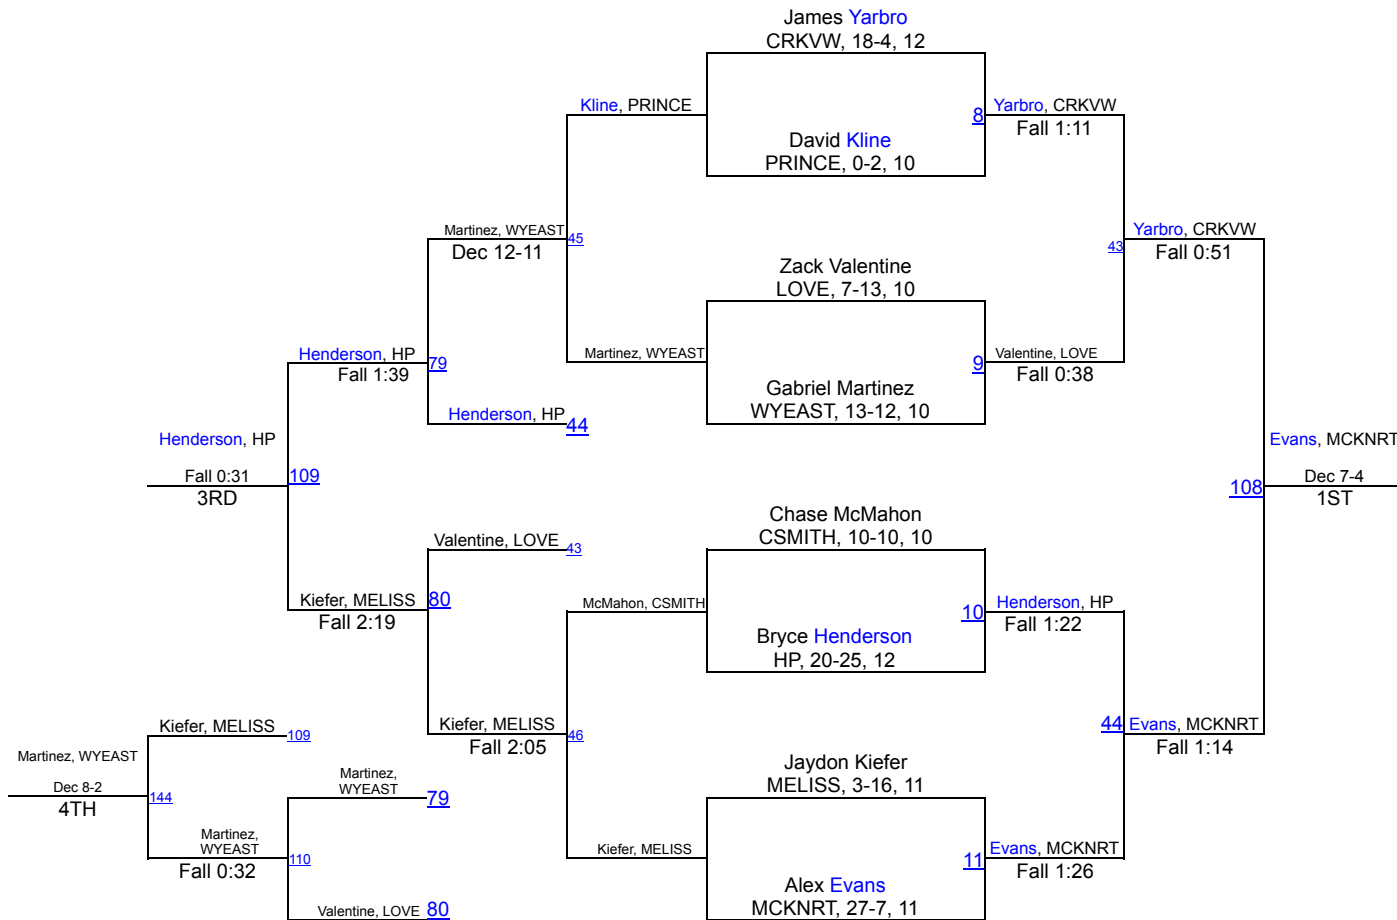

UIL Boys District 9-5A

106 lbs

UIL Boys District 9-5A

113 lbs

UIL Boys District 9-5A

120 lbs

UIL Boys District 9-5A

126 lbs

UIL Boys District 9-5A

132 lbs

UIL Boys District 9-5A

138 lbs

UIL Boys District 9-5A

145 lbs

UIL Boys District 9-5A

152 lbs