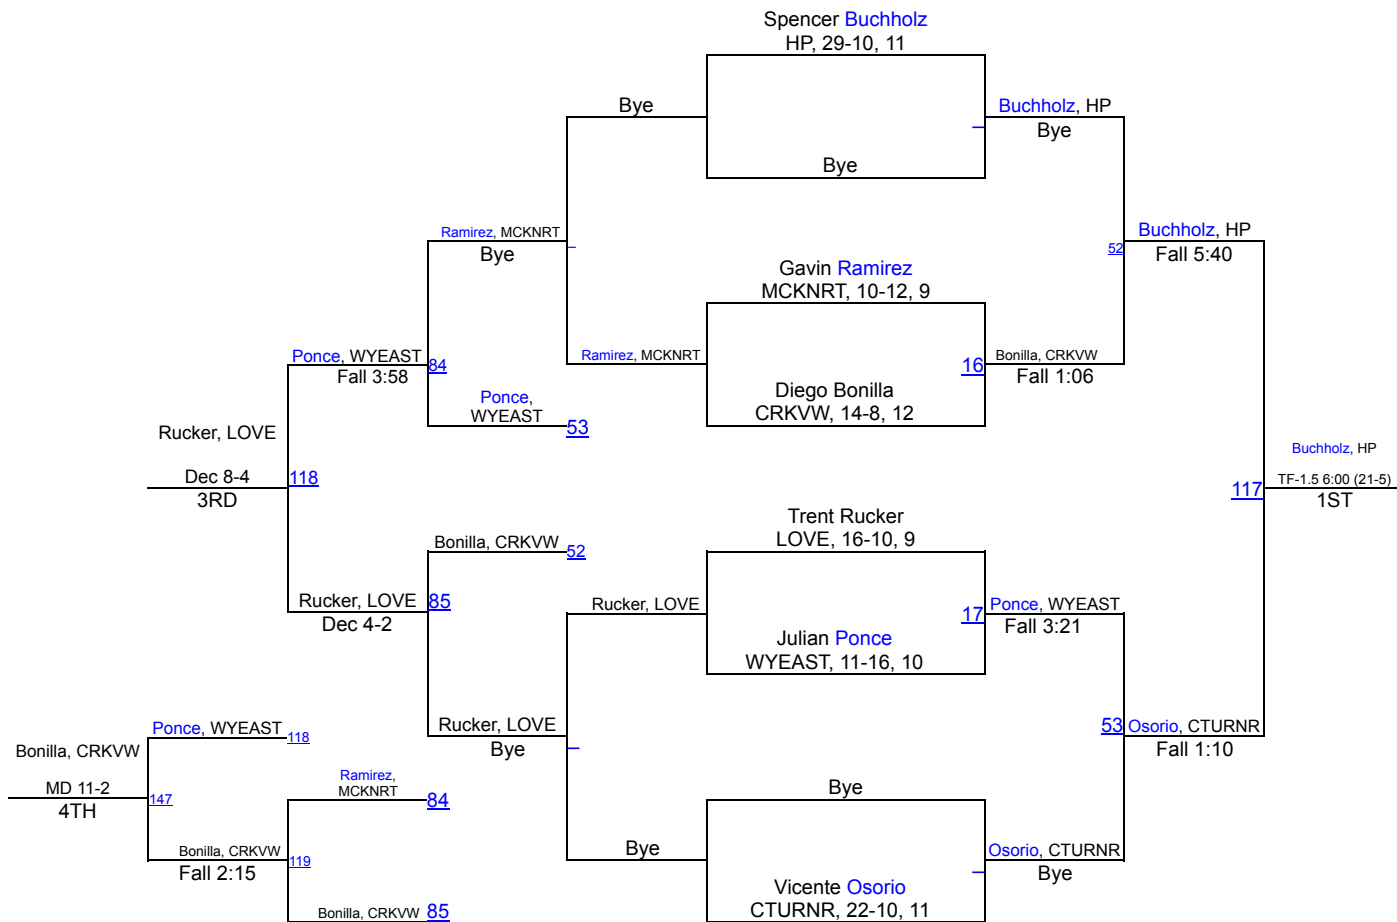

UIL Boys District 9-5A

132 lbs

UIL Boys District 9-5A

138 lbs

UIL Boys District 9-5A

145 lbs

UIL Boys District 9-5A

152 lbs