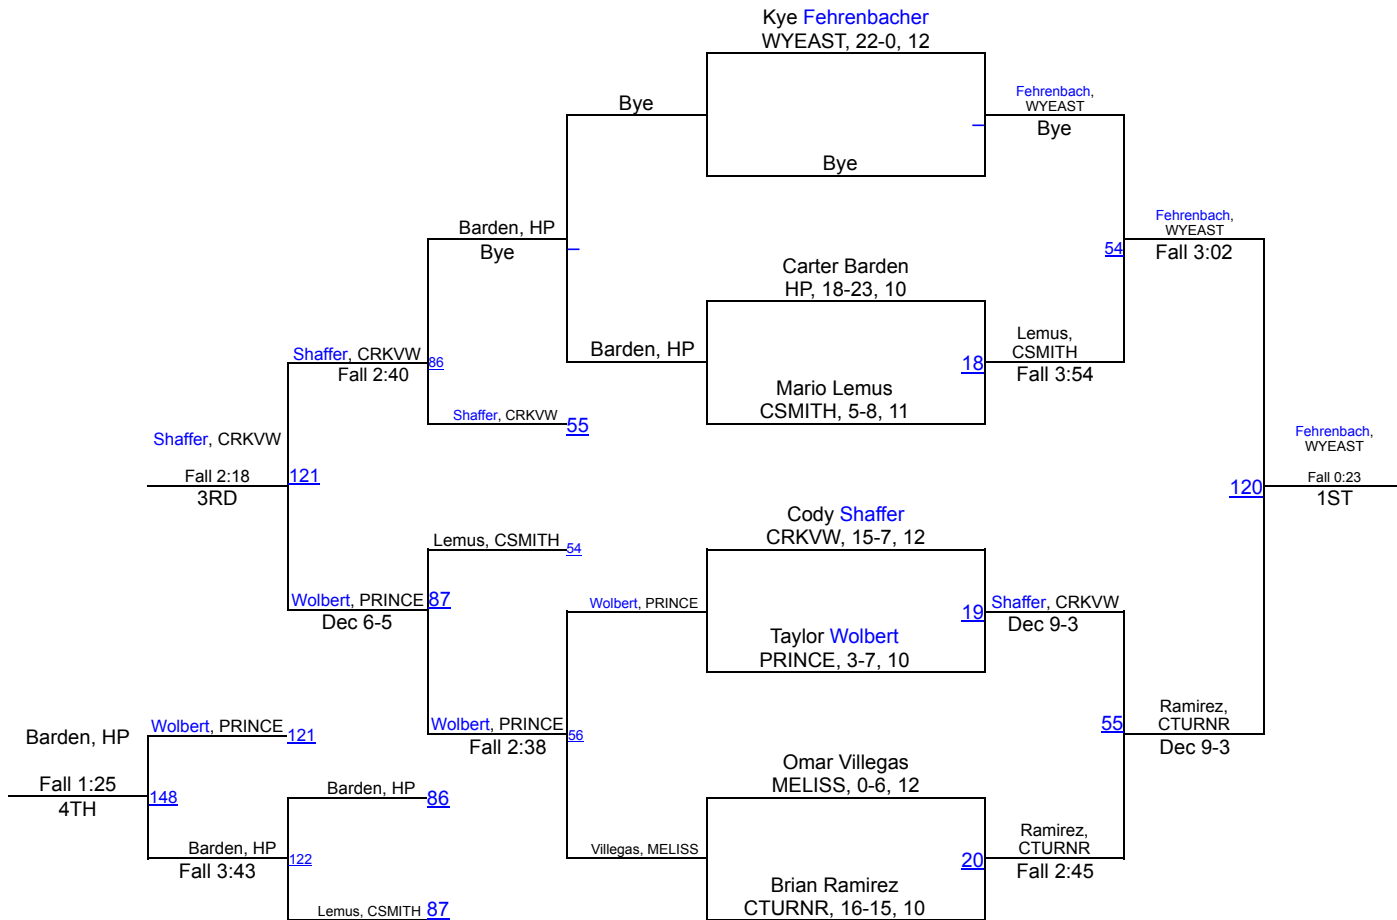

UIL Boys District 9-5A

132 lbs

UIL Boys District 9-5A

138 lbs

UIL Boys District 9-5A

145 lbs

UIL Boys District 9-5A

152 lbs