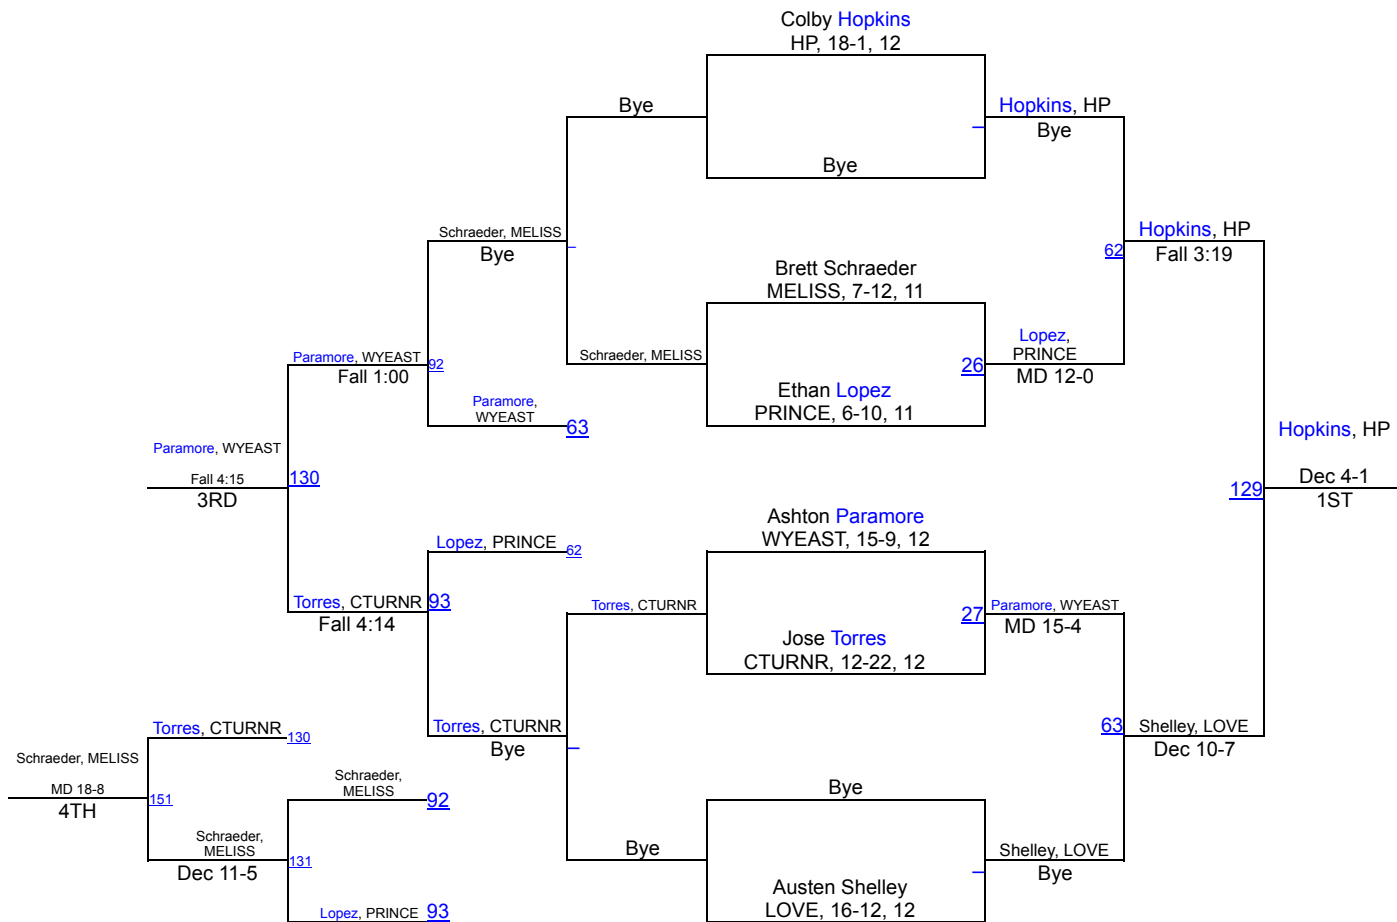

UIL Boys District 9-5A

160 lbs

UIL Boys District 9-5A

170 lbs

UIL Boys District 9-5A

182 lbs

UIL Boys District 9-5A

195 lbs