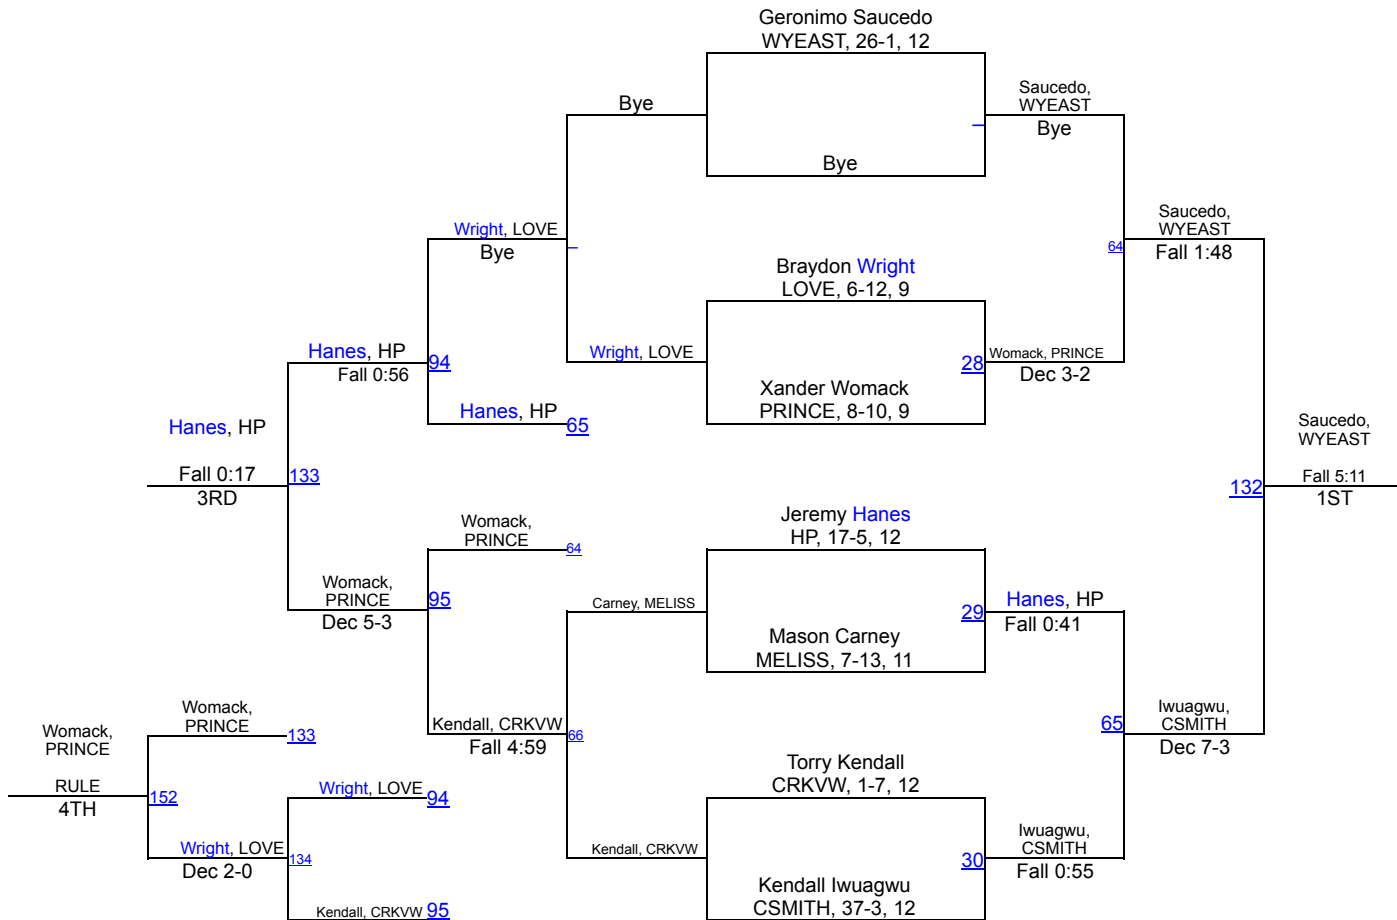

UIL Boys District 9-5A

160 lbs

UIL Boys District 9-5A

170 lbs

UIL Boys District 9-5A

182 lbs

UIL Boys District 9-5A

195 lbs