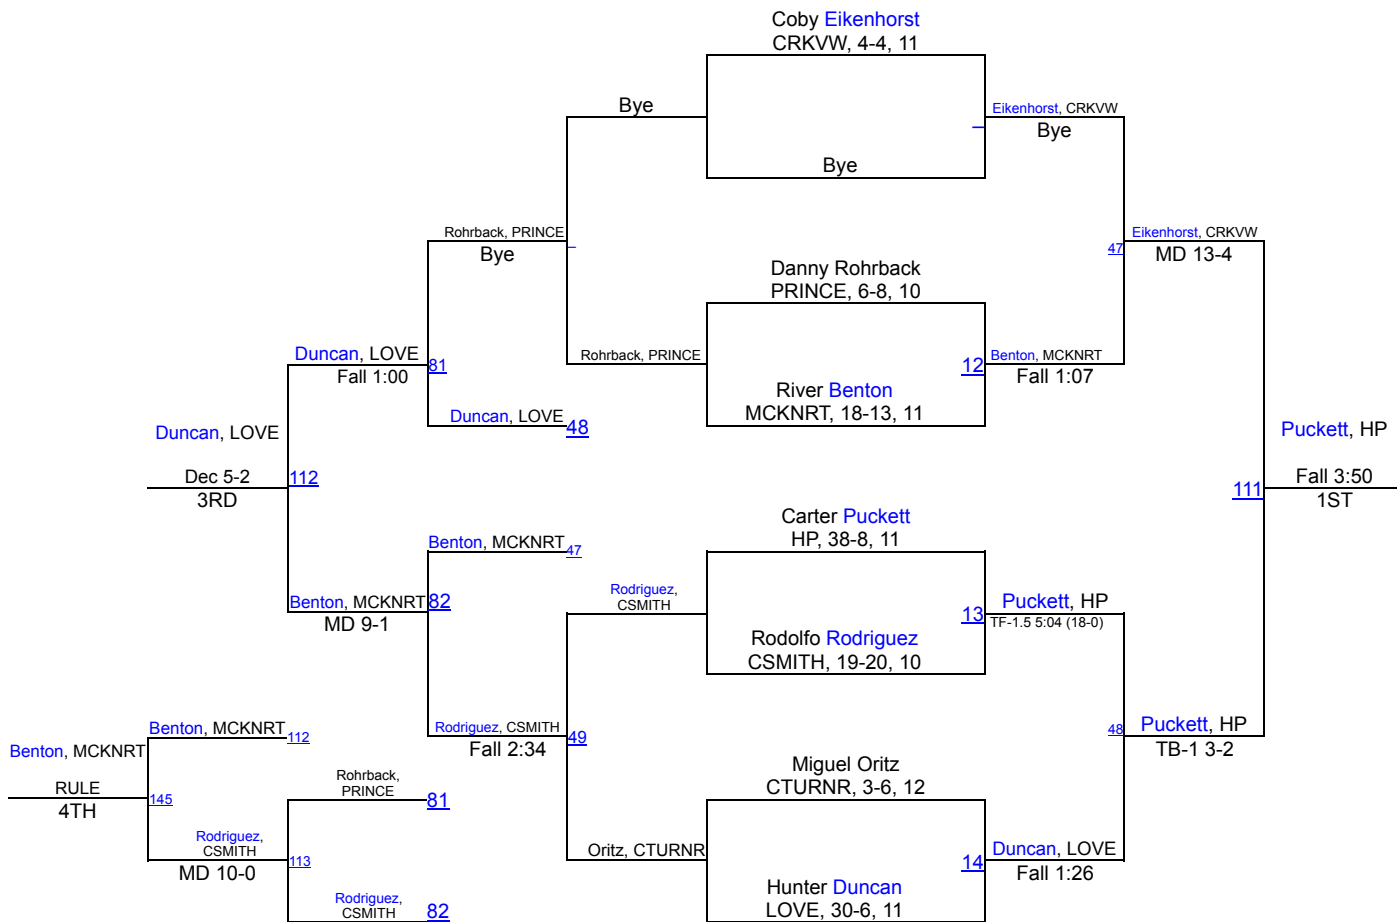

UIL Boys District 9-5A

106 lbs

UIL Boys District 9-5A

113 lbs

UIL Boys District 9-5A

120 lbs

UIL Boys District 9-5A

126 lbs

UIL Boys District 9-5A

132 lbs

UIL Boys District 9-5A

138 lbs

UIL Boys District 9-5A

145 lbs

UIL Boys District 9-5A

152 lbs