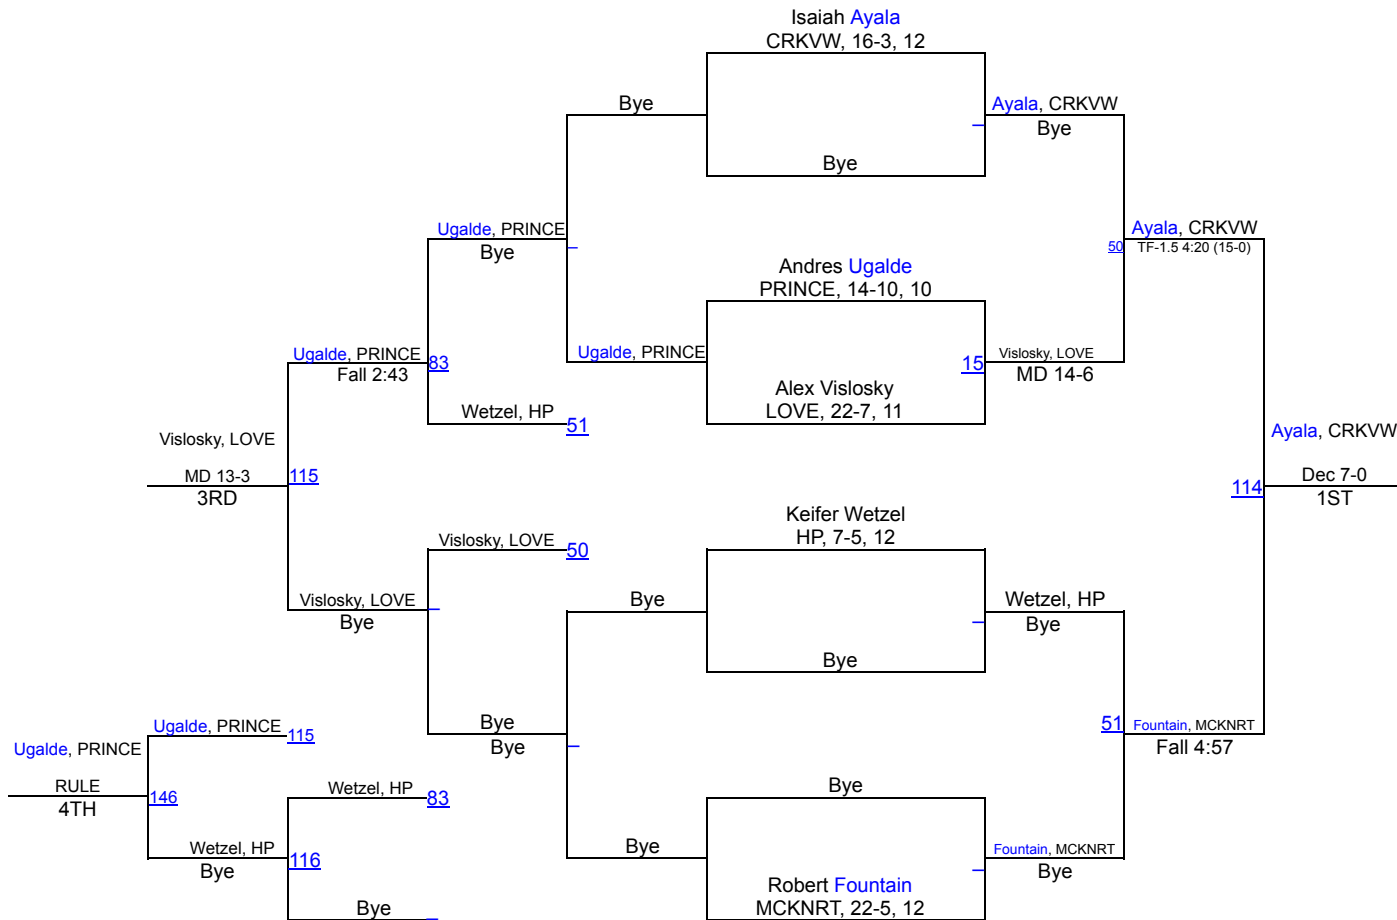

UIL Boys District 9-5A

106 lbs

UIL Boys District 9-5A

113 lbs

UIL Boys District 9-5A

120 lbs

UIL Boys District 9-5A

126 lbs

UIL Boys District 9-5A

132 lbs

UIL Boys District 9-5A

138 lbs

UIL Boys District 9-5A

145 lbs

UIL Boys District 9-5A

152 lbs