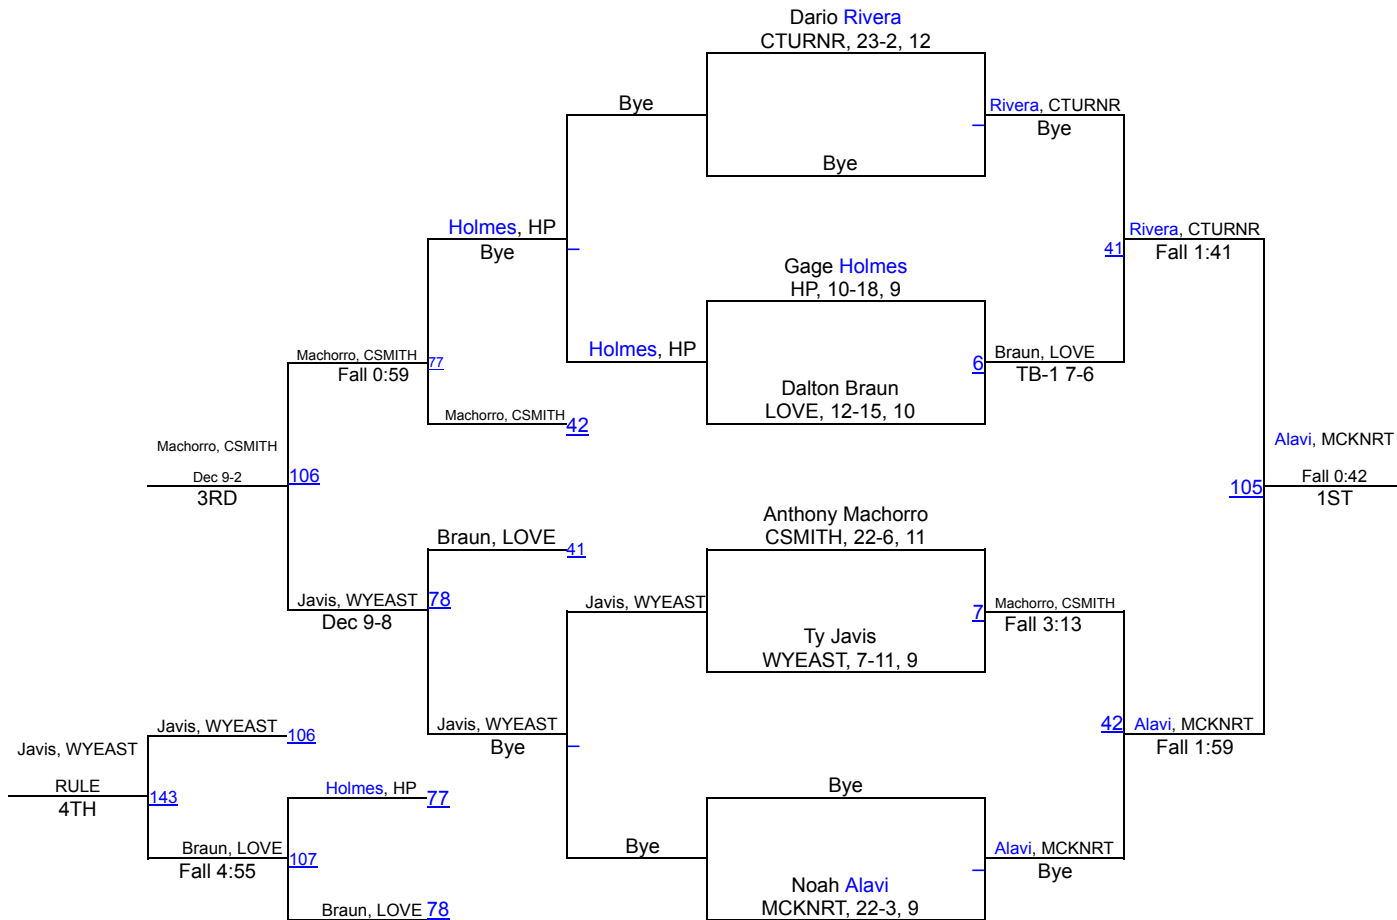

UIL Boys District 9-5A

106 lbs

UIL Boys District 9-5A

113 lbs

UIL Boys District 9-5A

120 lbs

UIL Boys District 9-5A

126 lbs

UIL Boys District 9-5A

132 lbs

UIL Boys District 9-5A

138 lbs

UIL Boys District 9-5A

145 lbs

UIL Boys District 9-5A

152 lbs