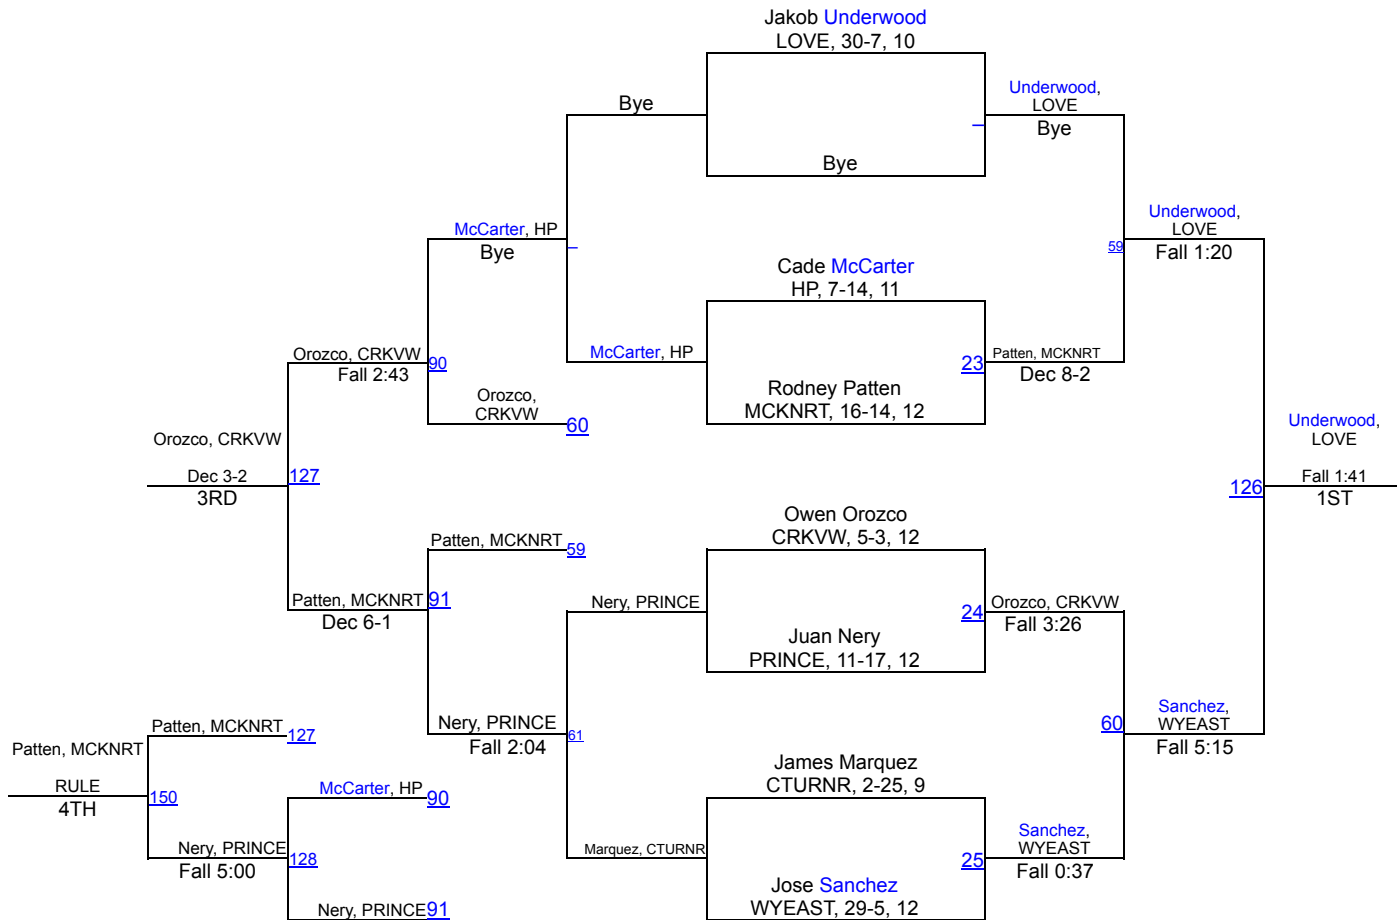

UIL Boys District 9-5A

170 lbs