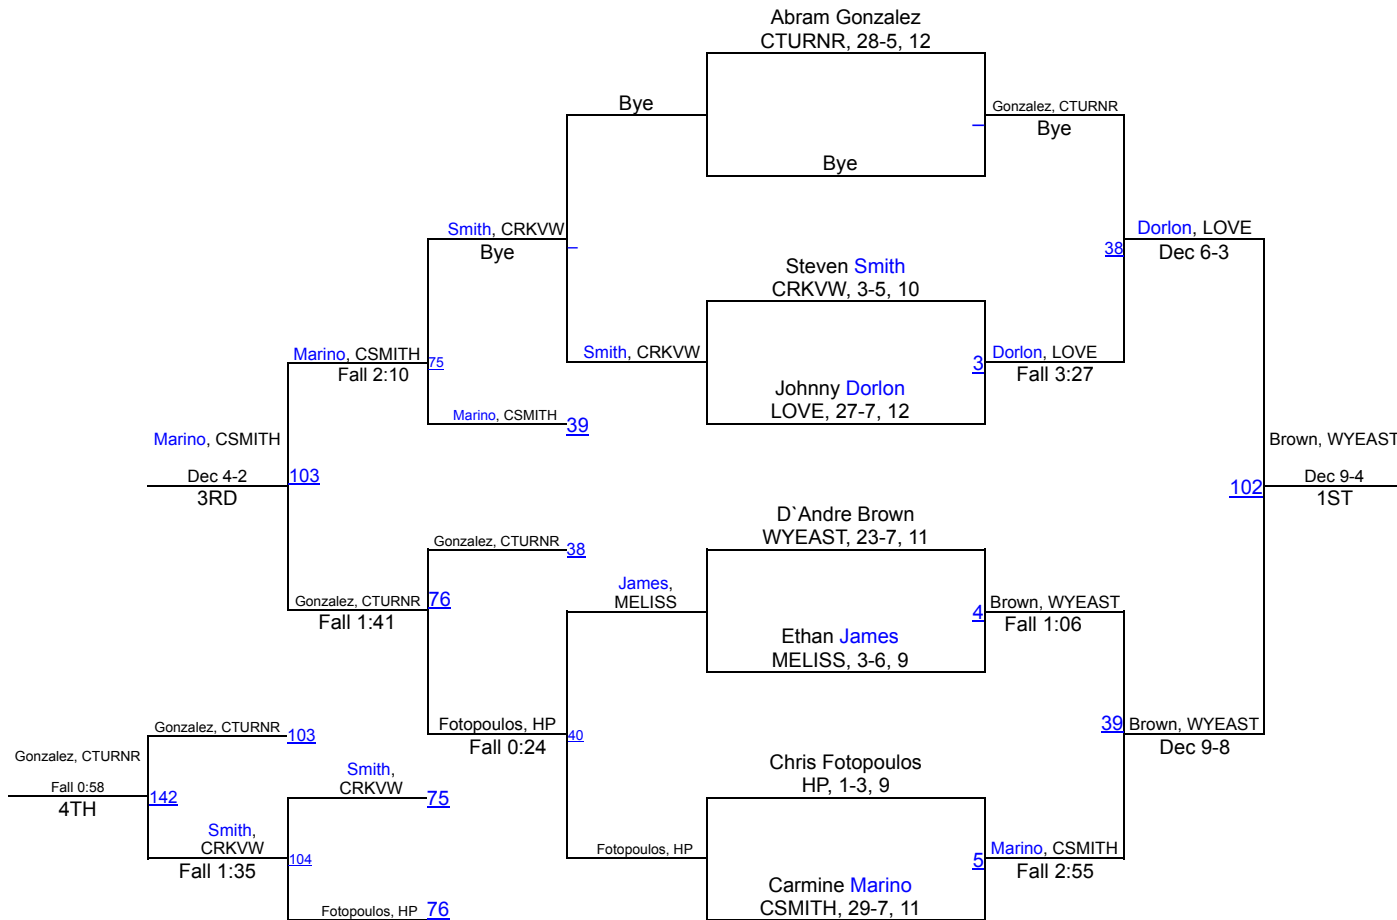

UIL Boys District 9-5A

106 lbs

UIL Boys District 9-5A

113 lbs

UIL Boys District 9-5A

120 lbs

UIL Boys District 9-5A

126 lbs

UIL Boys District 9-5A

132 lbs

UIL Boys District 9-5A

138 lbs

UIL Boys District 9-5A

145 lbs

UIL Boys District 9-5A

152 lbs