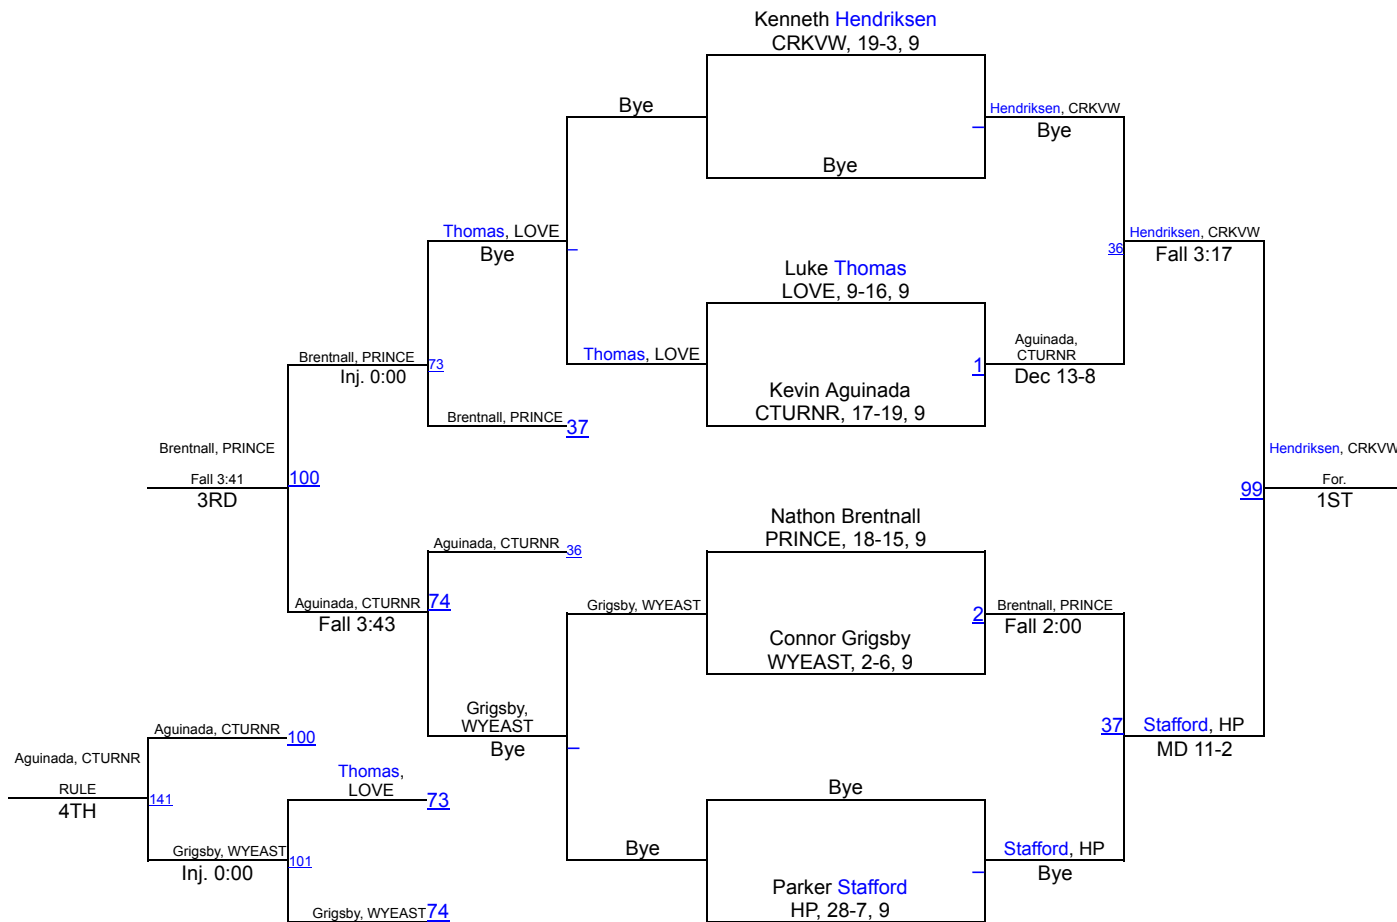

UIL Boys District 9-5A

106 lbs

UIL Boys District 9-5A

113 lbs

UIL Boys District 9-5A

120 lbs

UIL Boys District 9-5A

126 lbs

UIL Boys District 9-5A

132 lbs

UIL Boys District 9-5A

138 lbs

UIL Boys District 9-5A

145 lbs

UIL Boys District 9-5A

152 lbs