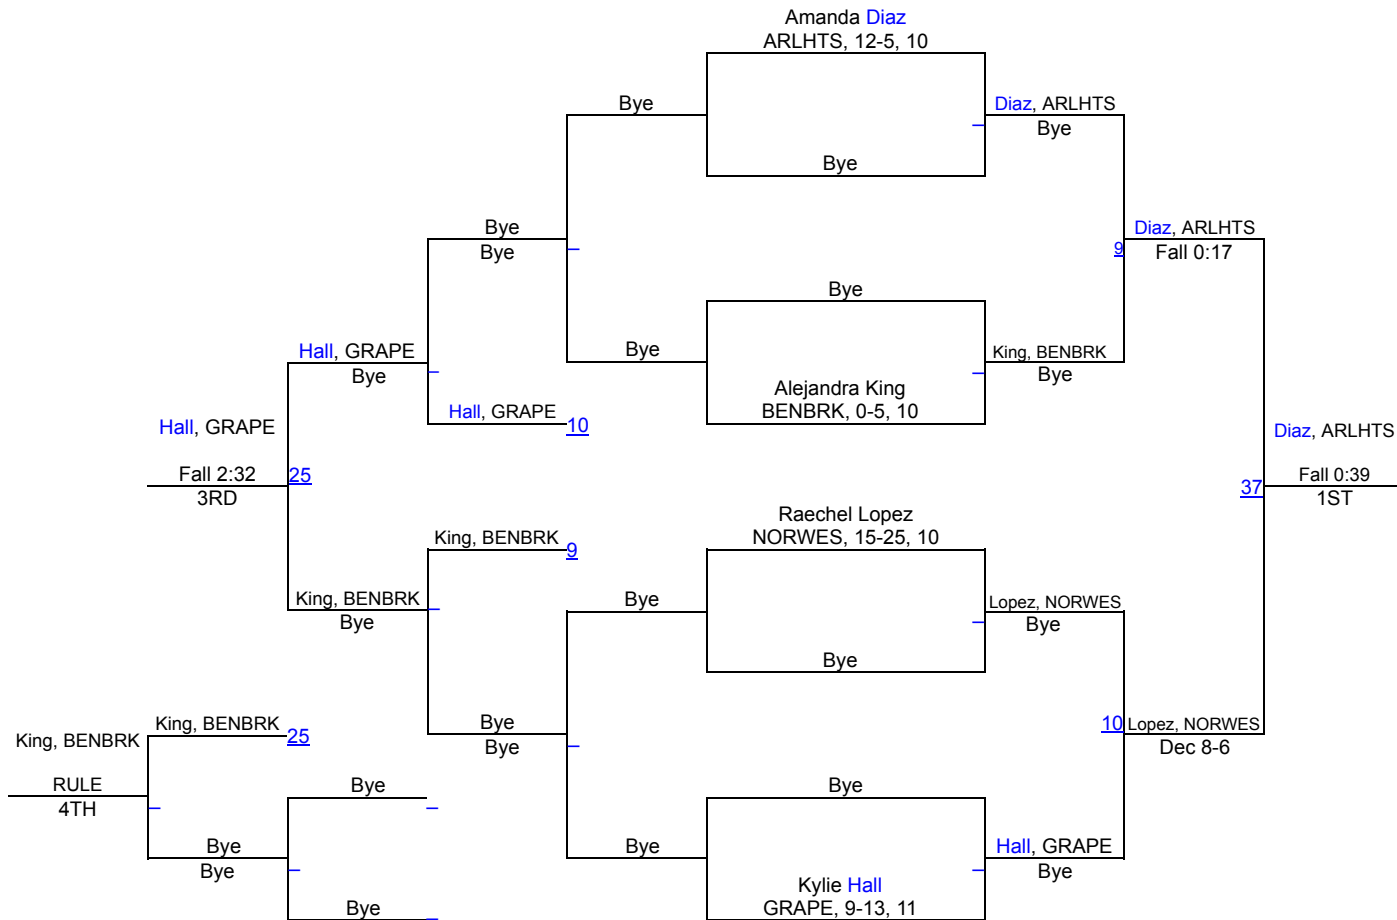

UIL Girls District 5-5A

95 lbs

UIL Girls District 5-5A

102 lbs

UIL Girls District 5-5A

110 lbs

UIL Girls District 5-5A

119 lbs

UIL Girls District 5-5A

128 lbs

UIL Girls District 5-5A

138 lbs

UIL Girls District 5-5A

148 lbs

UIL Girls District 5-5A

165 lbs

UIL Girls District 5-5A

185 lbs

UIL Girls District 5-5A

215 lbs