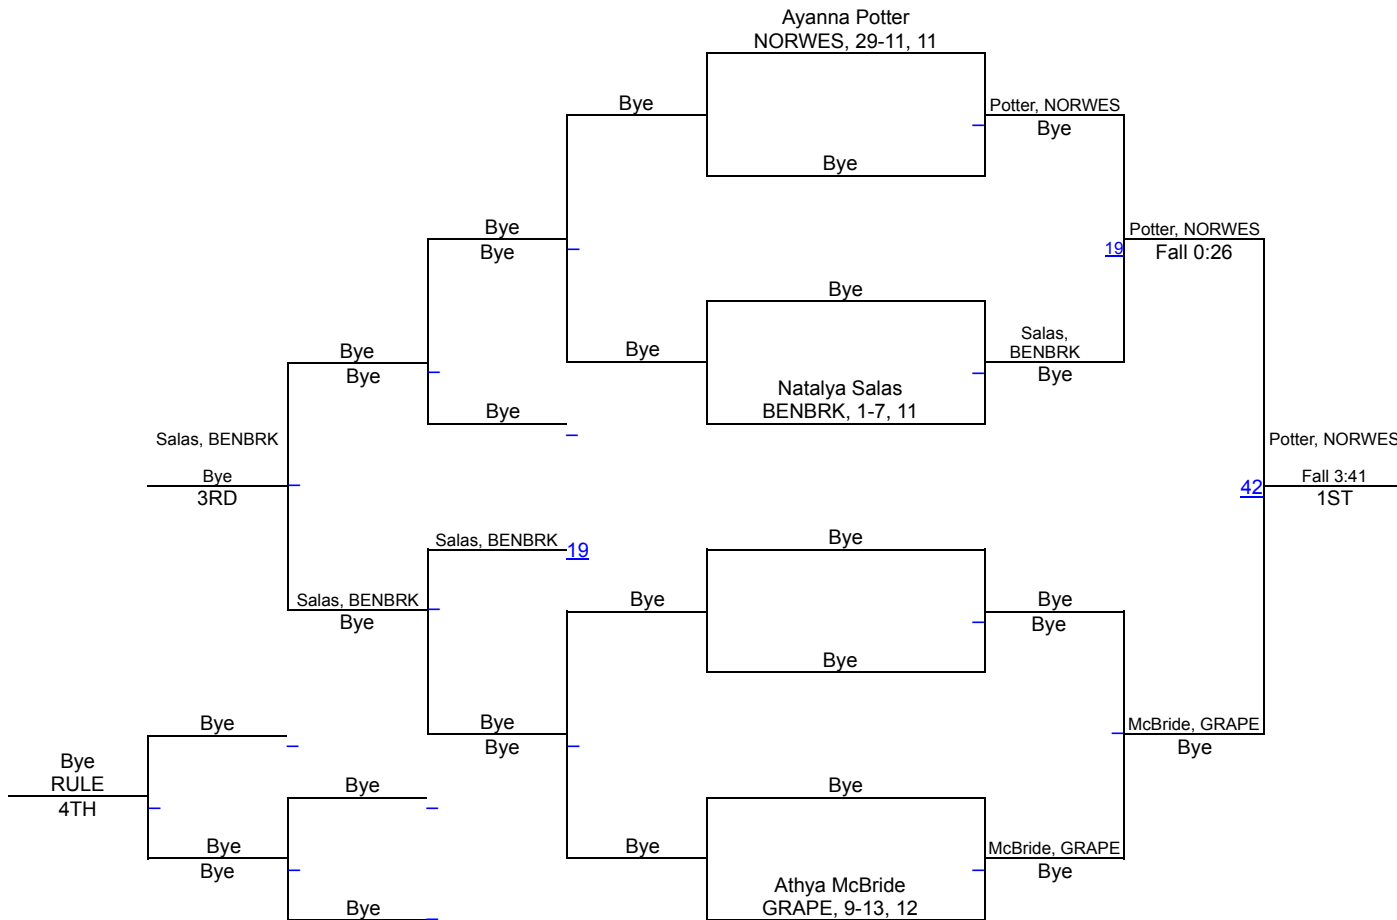

UIL Girls District 5-5A

95 lbs

UIL Girls District 5-5A

102 lbs

UIL Girls District 5-5A

110 lbs

UIL Girls District 5-5A

119 lbs

UIL Girls District 5-5A

128 lbs

UIL Girls District 5-5A

138 lbs

UIL Girls District 5-5A

148 lbs

UIL Girls District 5-5A

165 lbs

UIL Girls District 5-5A

185 lbs

UIL Girls District 5-5A

215 lbs