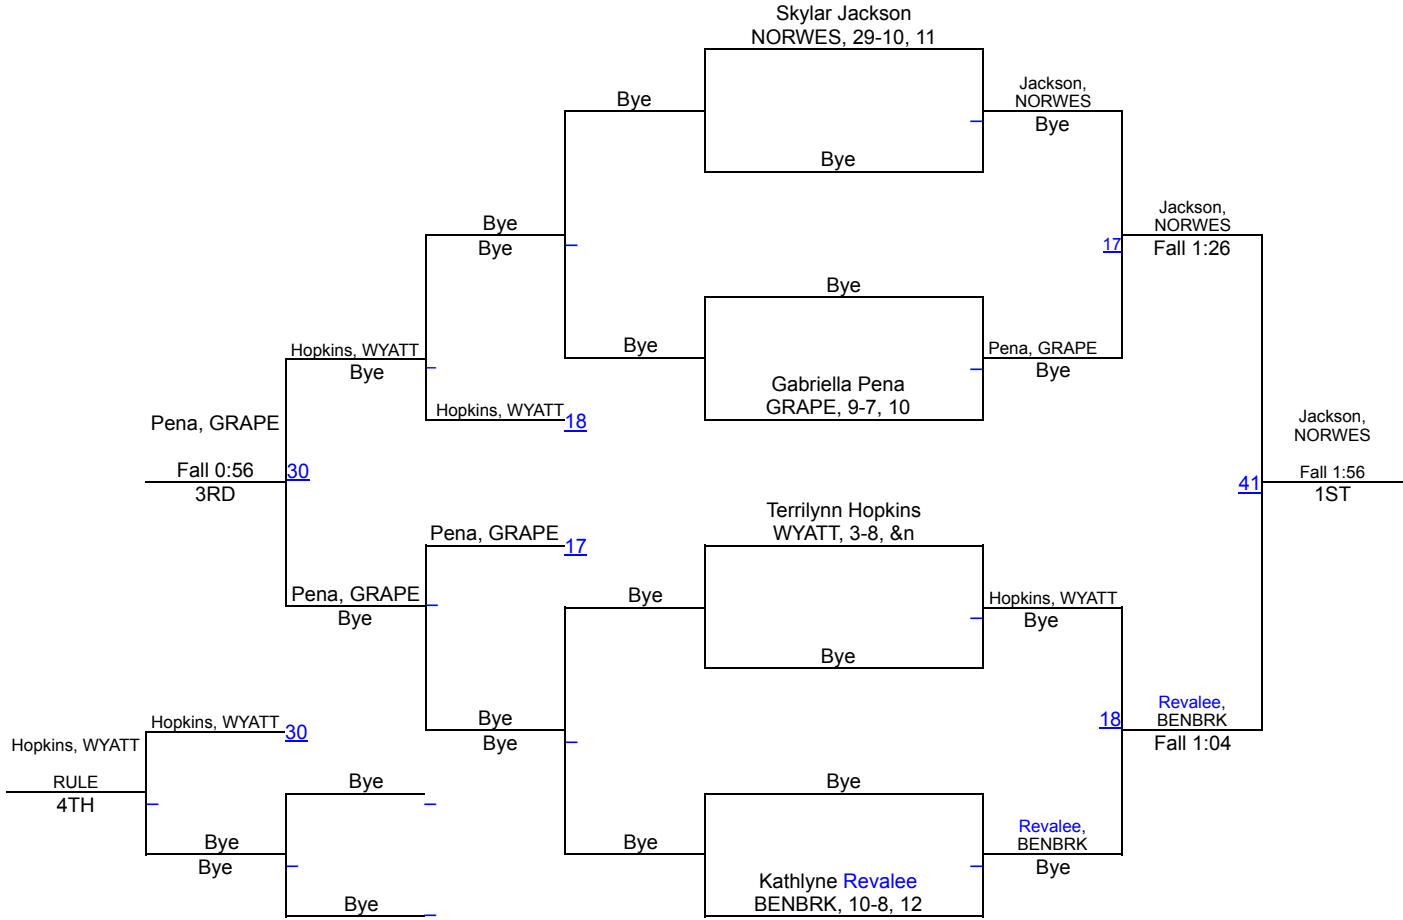

UIL Girls District 5-5A

95 lbs

UIL Girls District 5-5A

102 lbs

UIL Girls District 5-5A

110 lbs

UIL Girls District 5-5A

119 lbs

UIL Girls District 5-5A

128 lbs

UIL Girls District 5-5A

138 lbs

UIL Girls District 5-5A

148 lbs

UIL Girls District 5-5A

165 lbs

UIL Girls District 5-5A

185 lbs

UIL Girls District 5-5A

215 lbs