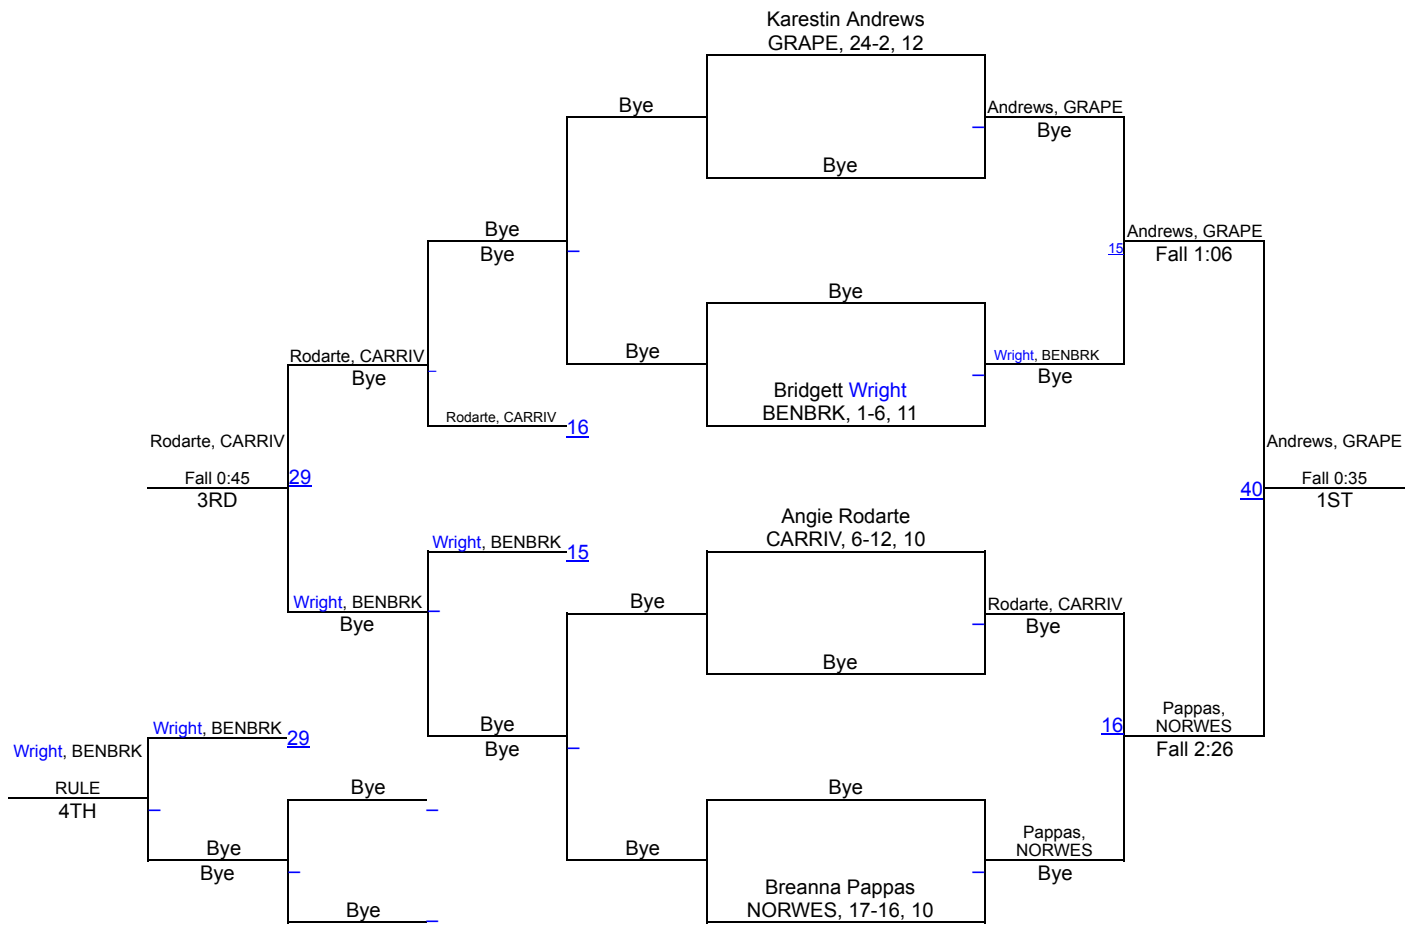

UIL Girls District 5-5A

95 lbs

UIL Girls District 5-5A

102 lbs

UIL Girls District 5-5A

110 lbs

UIL Girls District 5-5A

119 lbs

UIL Girls District 5-5A

128 lbs

UIL Girls District 5-5A

138 lbs

UIL Girls District 5-5A

148 lbs

UIL Girls District 5-5A

165 lbs

UIL Girls District 5-5A

185 lbs

UIL Girls District 5-5A

215 lbs