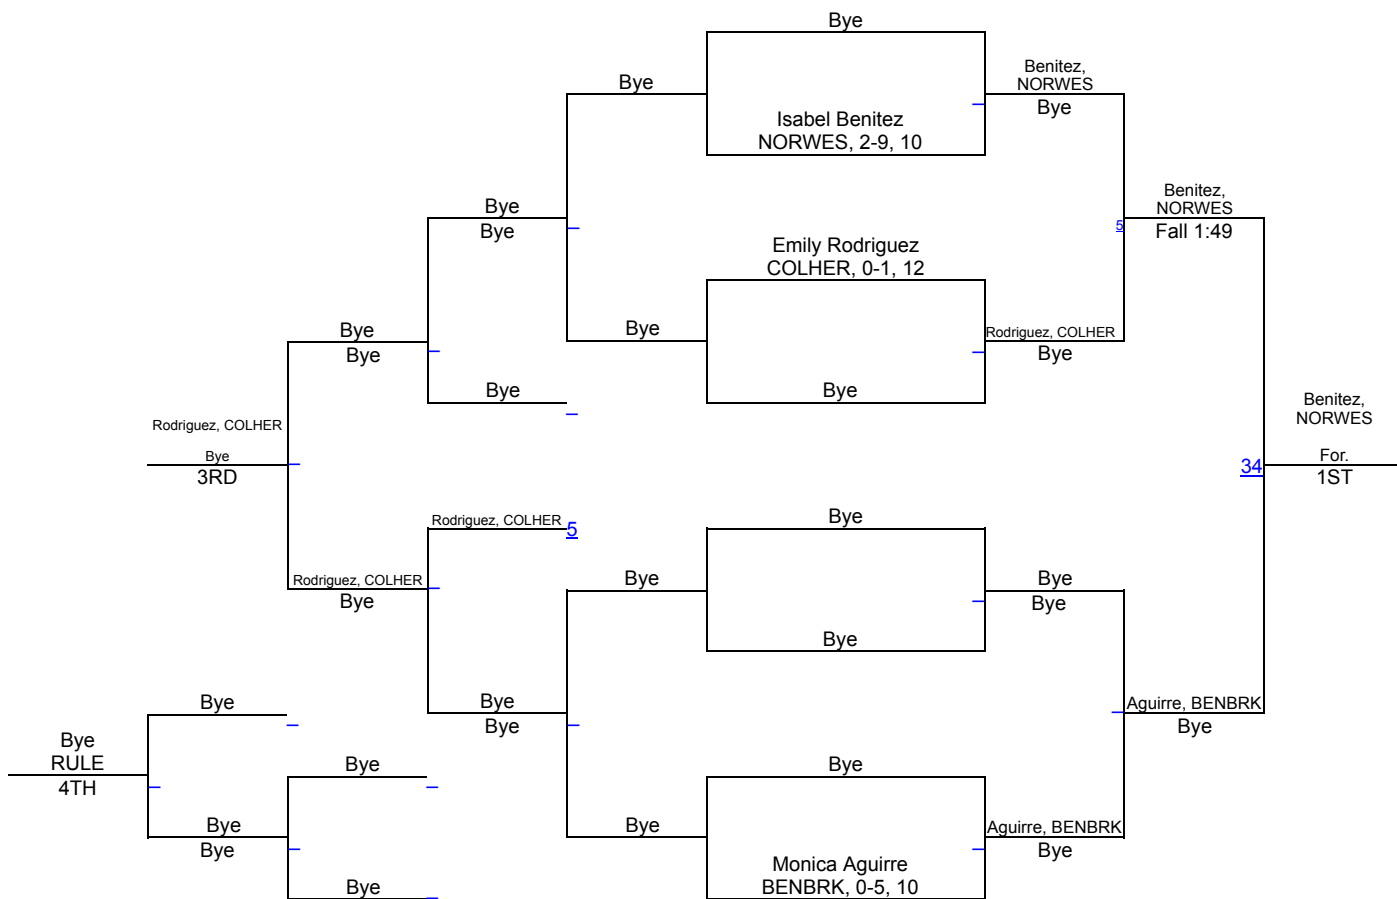

UIL Girls District 5-5A

95 lbs

UIL Girls District 5-5A

102 lbs

UIL Girls District 5-5A

110 lbs

UIL Girls District 5-5A

119 lbs

UIL Girls District 5-5A

128 lbs

UIL Girls District 5-5A

138 lbs

UIL Girls District 5-5A

148 lbs

UIL Girls District 5-5A

165 lbs

UIL Girls District 5-5A

185 lbs

UIL Girls District 5-5A

215 lbs