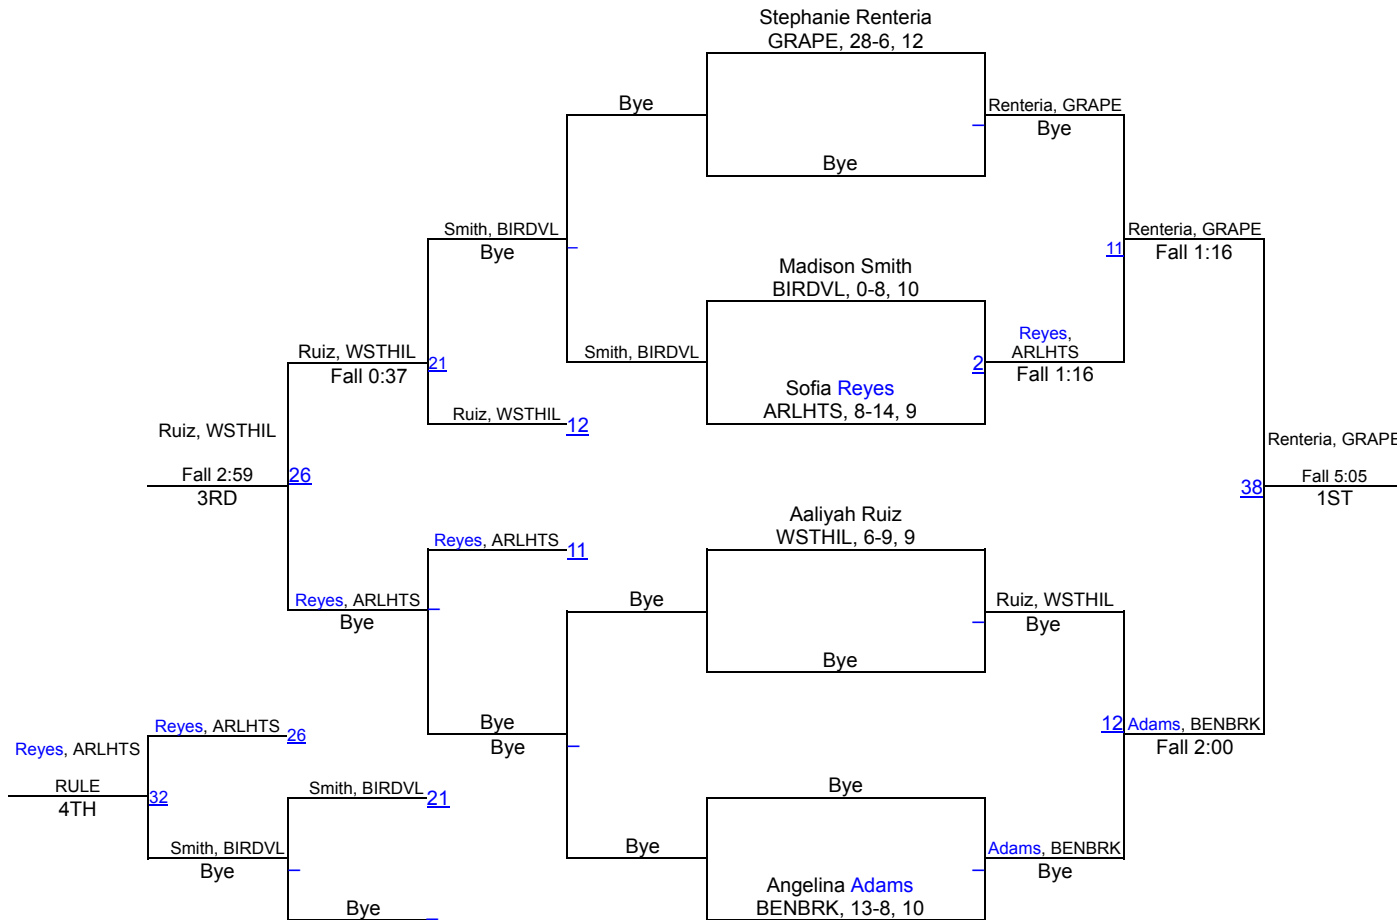

UIL Girls District 5-5A

95 lbs

UIL Girls District 5-5A

102 lbs

UIL Girls District 5-5A

110 lbs

UIL Girls District 5-5A

119 lbs

UIL Girls District 5-5A

128 lbs

UIL Girls District 5-5A

138 lbs

UIL Girls District 5-5A

148 lbs

UIL Girls District 5-5A

165 lbs

UIL Girls District 5-5A

185 lbs

UIL Girls District 5-5A

215 lbs