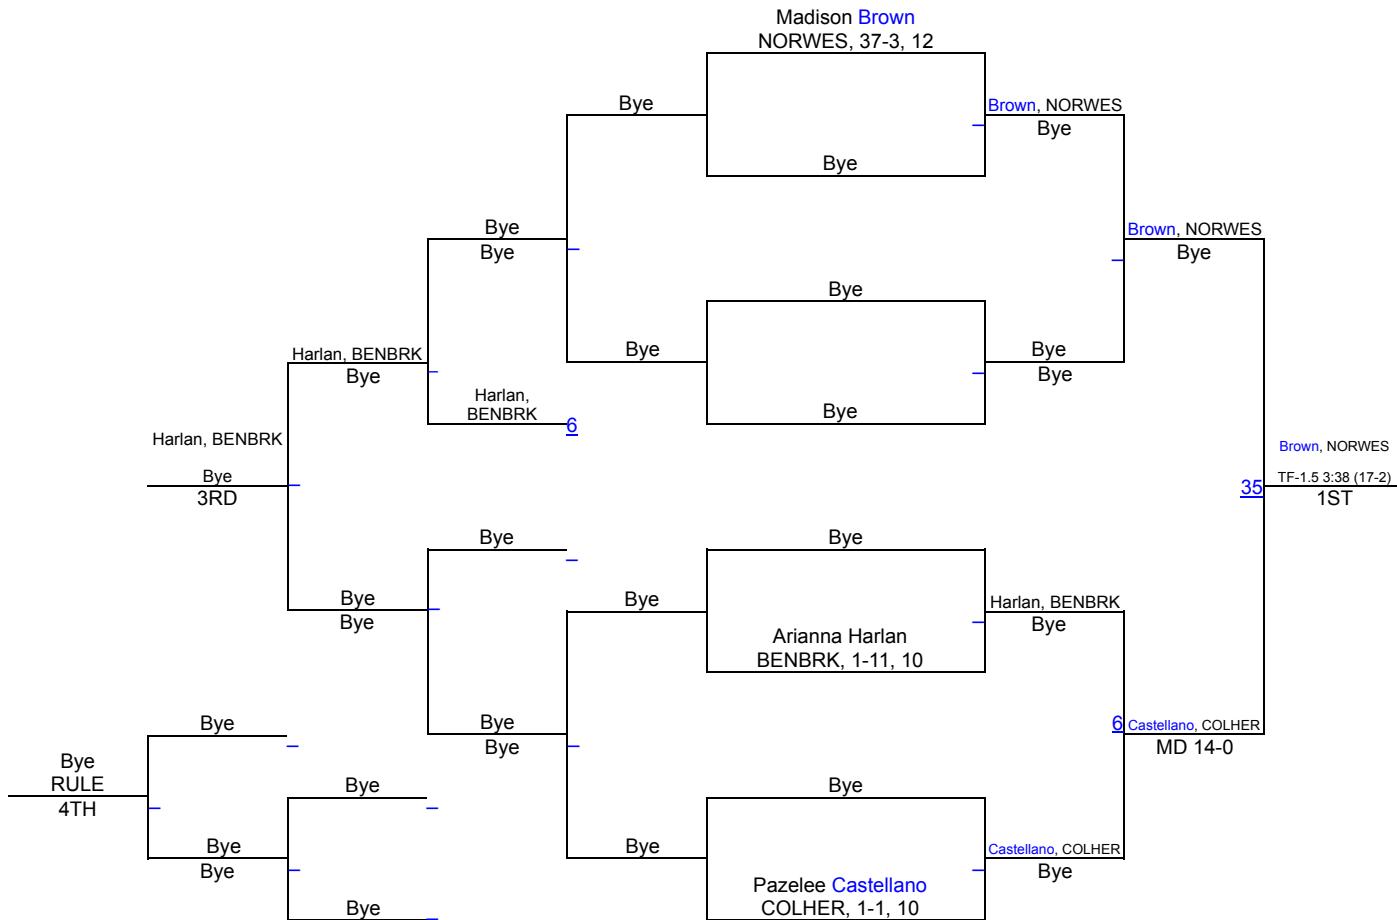

UIL Girls District 5-5A

95 lbs

UIL Girls District 5-5A

102 lbs

UIL Girls District 5-5A

110 lbs

UIL Girls District 5-5A

119 lbs

UIL Girls District 5-5A

128 lbs

UIL Girls District 5-5A

138 lbs

UIL Girls District 5-5A

148 lbs

UIL Girls District 5-5A

165 lbs

UIL Girls District 5-5A

185 lbs

UIL Girls District 5-5A

215 lbs