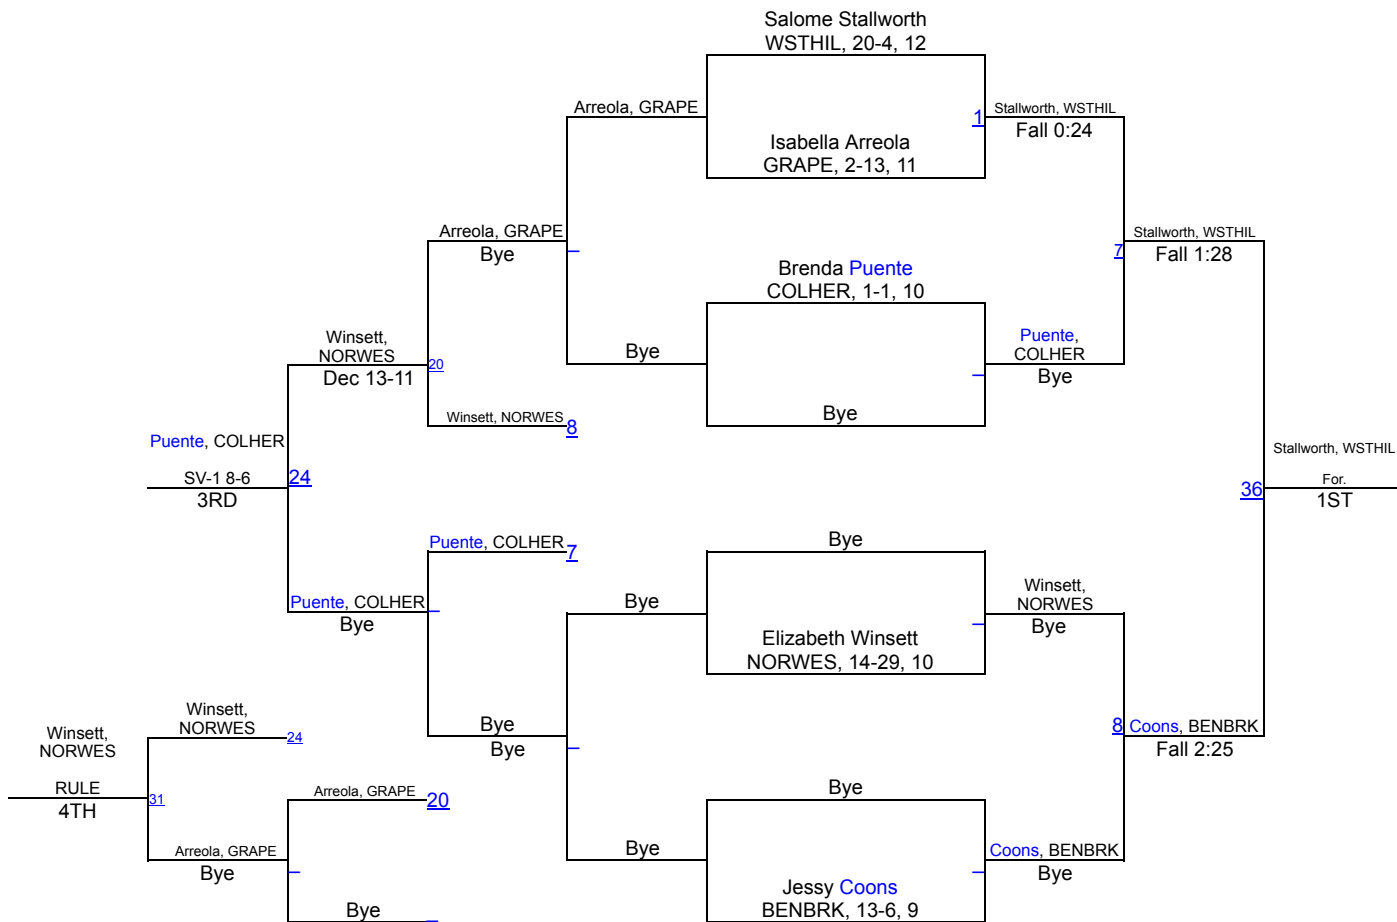

UIL Girls District 5-5A

95 lbs

UIL Girls District 5-5A

102 lbs

UIL Girls District 5-5A

110 lbs

UIL Girls District 5-5A

119 lbs

UIL Girls District 5-5A

128 lbs

UIL Girls District 5-5A

138 lbs

UIL Girls District 5-5A

148 lbs

UIL Girls District 5-5A

165 lbs

UIL Girls District 5-5A

185 lbs

UIL Girls District 5-5A

215 lbs