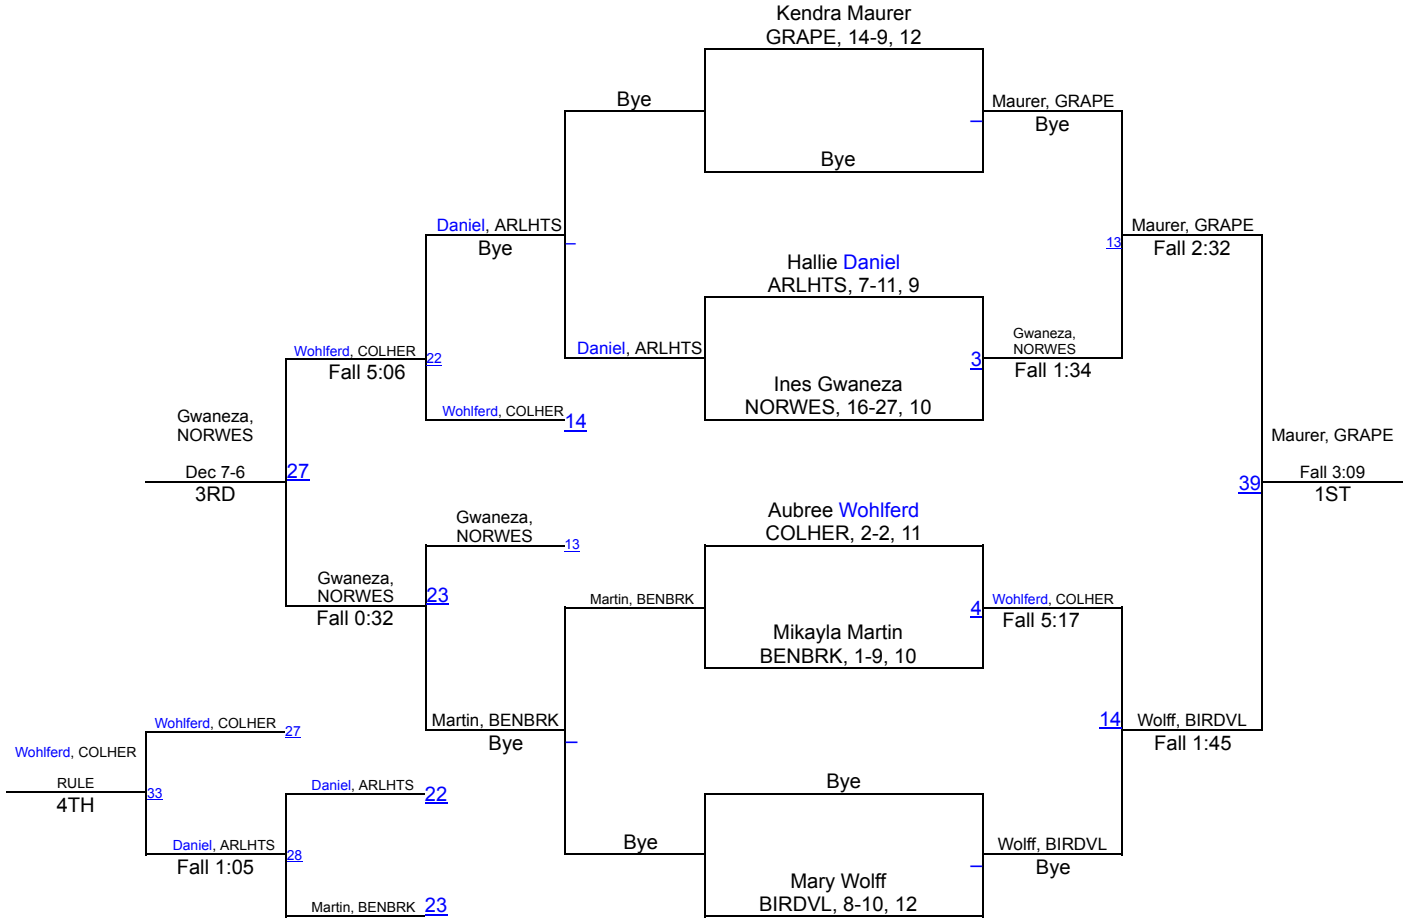

UIL Girls District 5-5A

95 lbs

UIL Girls District 5-5A

102 lbs

UIL Girls District 5-5A

110 lbs

UIL Girls District 5-5A

119 lbs

UIL Girls District 5-5A

128 lbs

UIL Girls District 5-5A

138 lbs

UIL Girls District 5-5A

148 lbs

UIL Girls District 5-5A

165 lbs

UIL Girls District 5-5A

185 lbs

UIL Girls District 5-5A

215 lbs