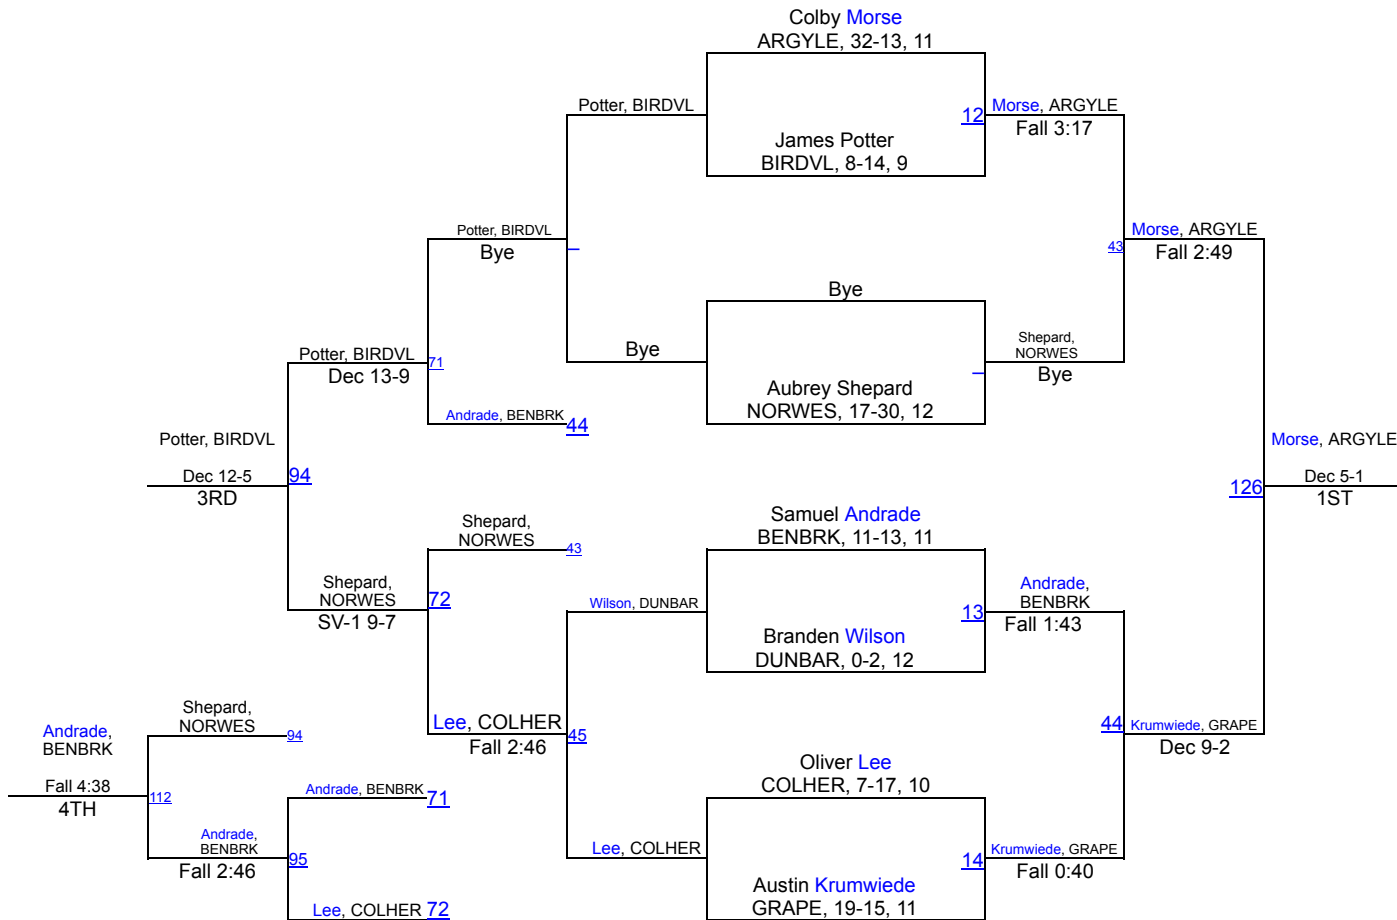

UIL Boys District 5-5A

132 lbs

UIL Boys District 5-5A

138 lbs

UIL Boys District 5-5A

145 lbs

UIL Boys District 5-5A

152 lbs