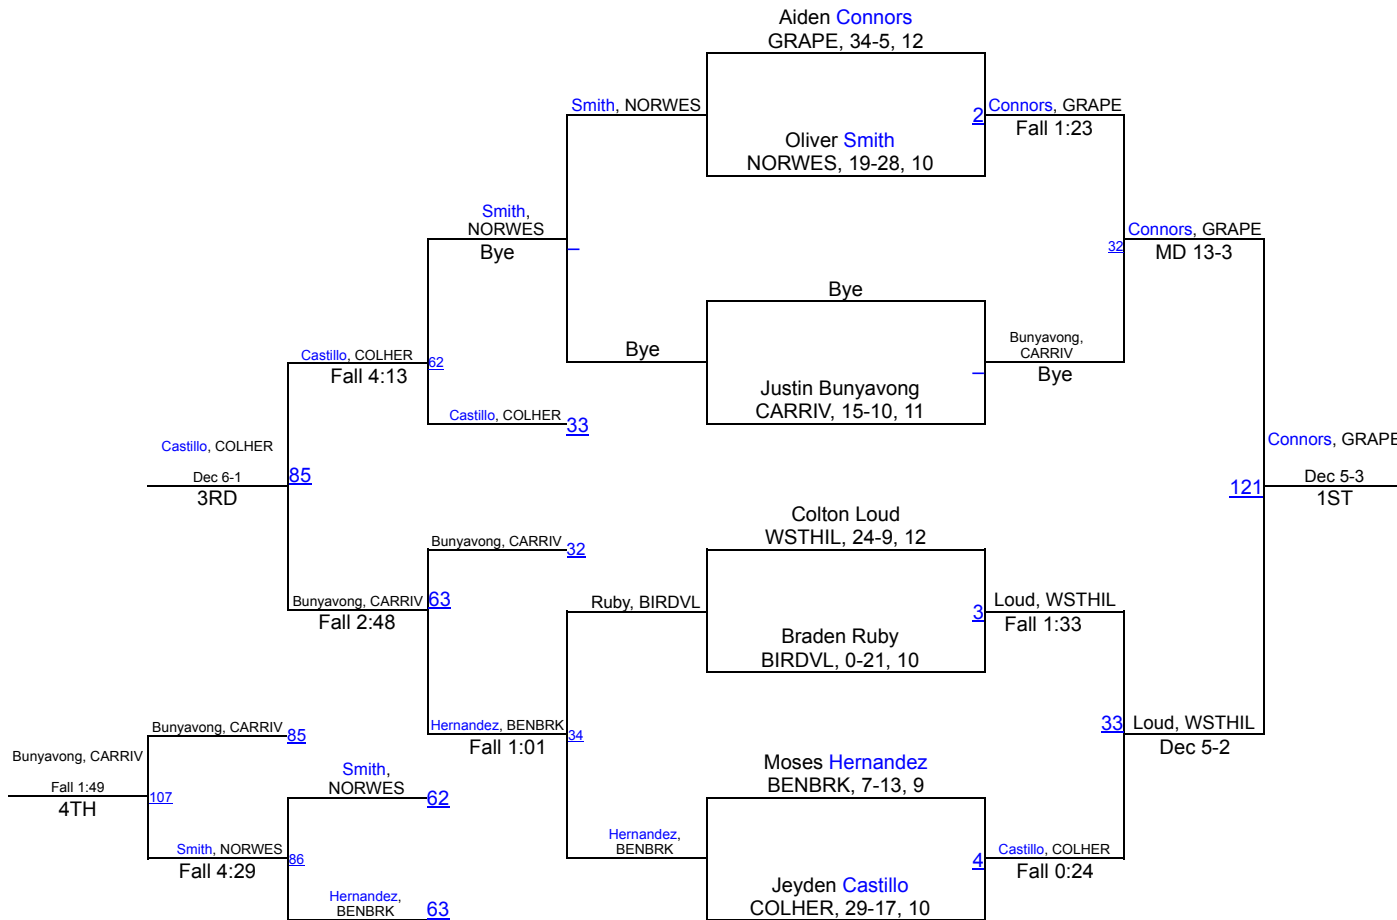

UIL Boys District 5-5A

106 lbs

UIL Boys District 5-5A

113 lbs

UIL Boys District 5-5A

120 lbs

UIL Boys District 5-5A

126 lbs

UIL Boys District 5-5A

132 lbs

UIL Boys District 5-5A

138 lbs

UIL Boys District 5-5A

145 lbs

UIL Boys District 5-5A

152 lbs