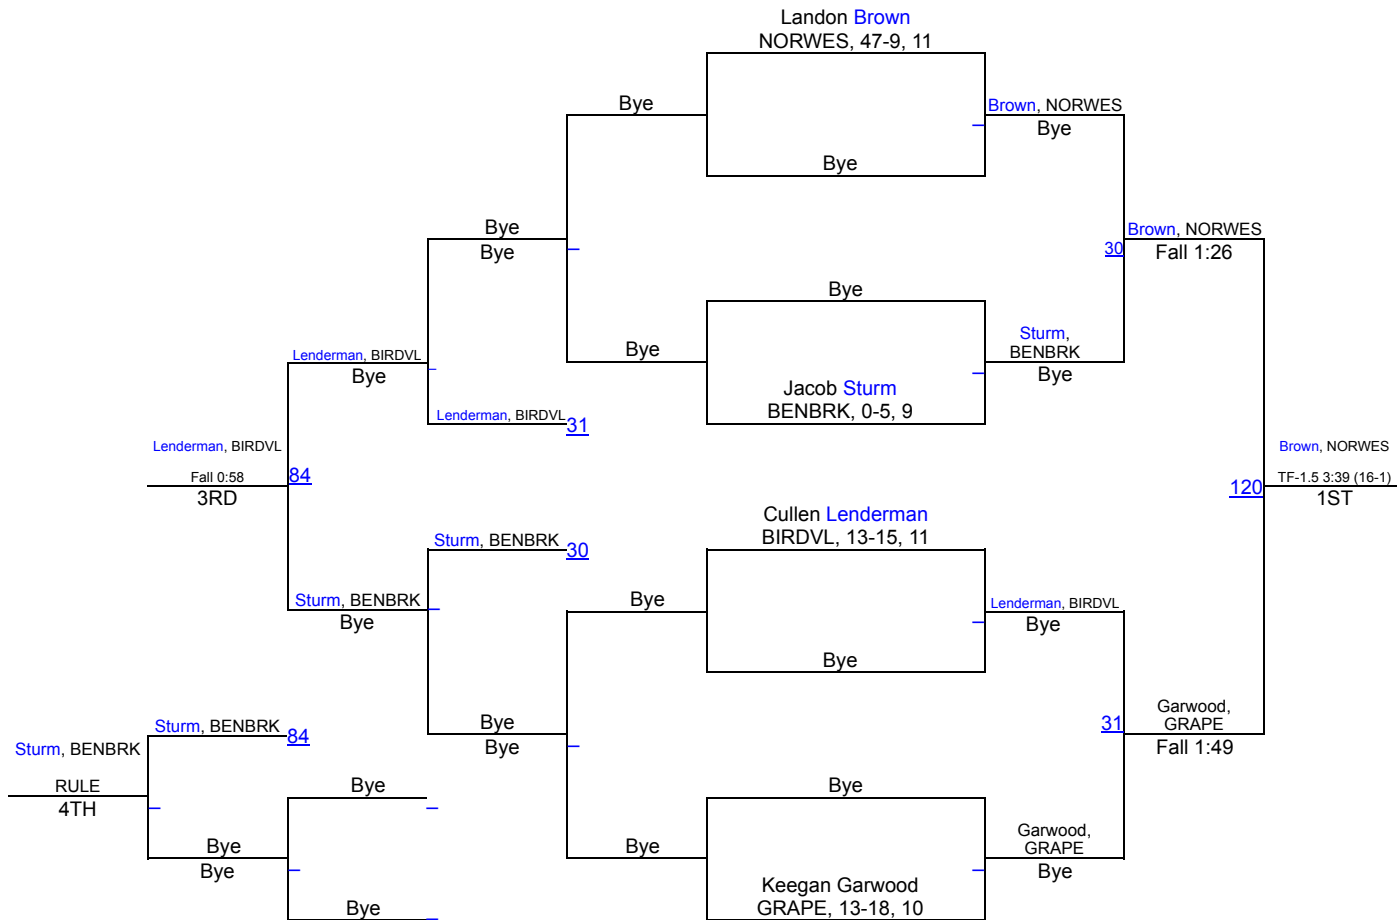

UIL Boys District 5-5A

106 lbs

UIL Boys District 5-5A

113 lbs

UIL Boys District 5-5A

120 lbs

UIL Boys District 5-5A

126 lbs

UIL Boys District 5-5A

132 lbs

UIL Boys District 5-5A

138 lbs

UIL Boys District 5-5A

145 lbs

UIL Boys District 5-5A

152 lbs