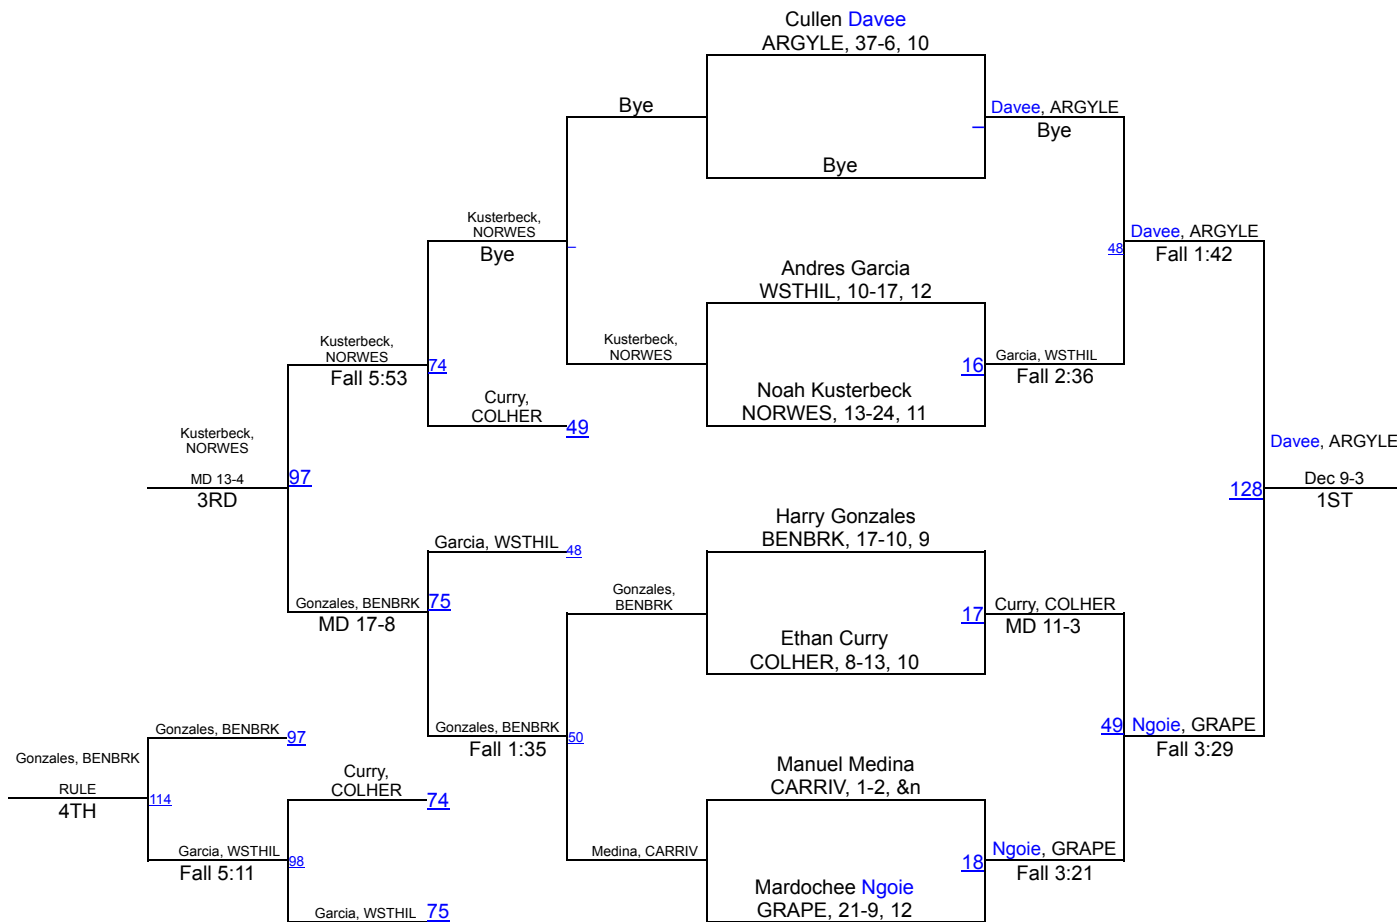

UIL Boys District 5-5A

170 lbs