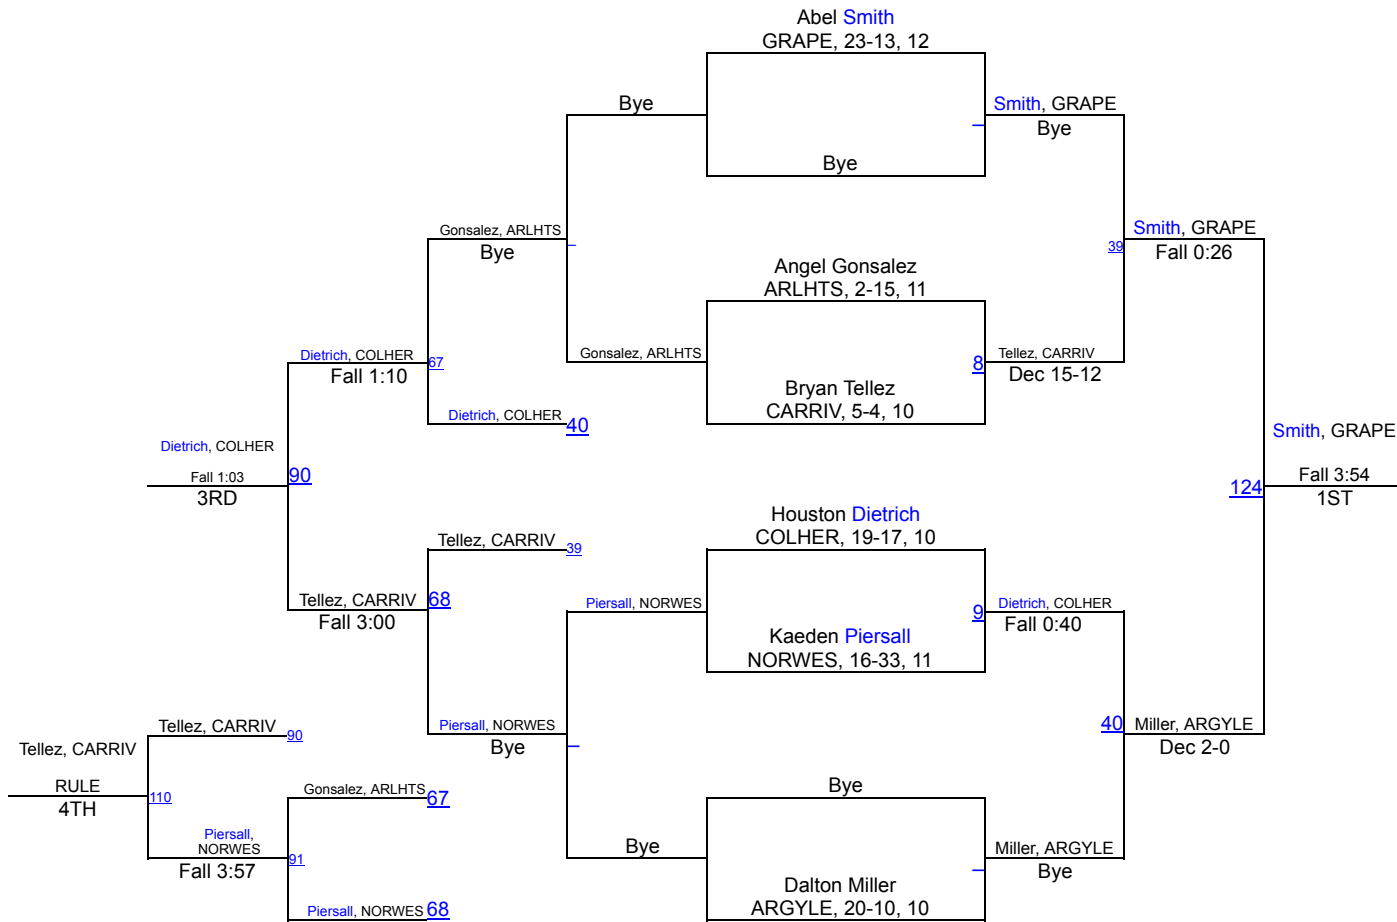

UIL Boys District 5-5A

106 lbs

UIL Boys District 5-5A

113 lbs

UIL Boys District 5-5A

120 lbs

UIL Boys District 5-5A

126 lbs

UIL Boys District 5-5A

132 lbs

UIL Boys District 5-5A

138 lbs

UIL Boys District 5-5A

145 lbs

UIL Boys District 5-5A

152 lbs