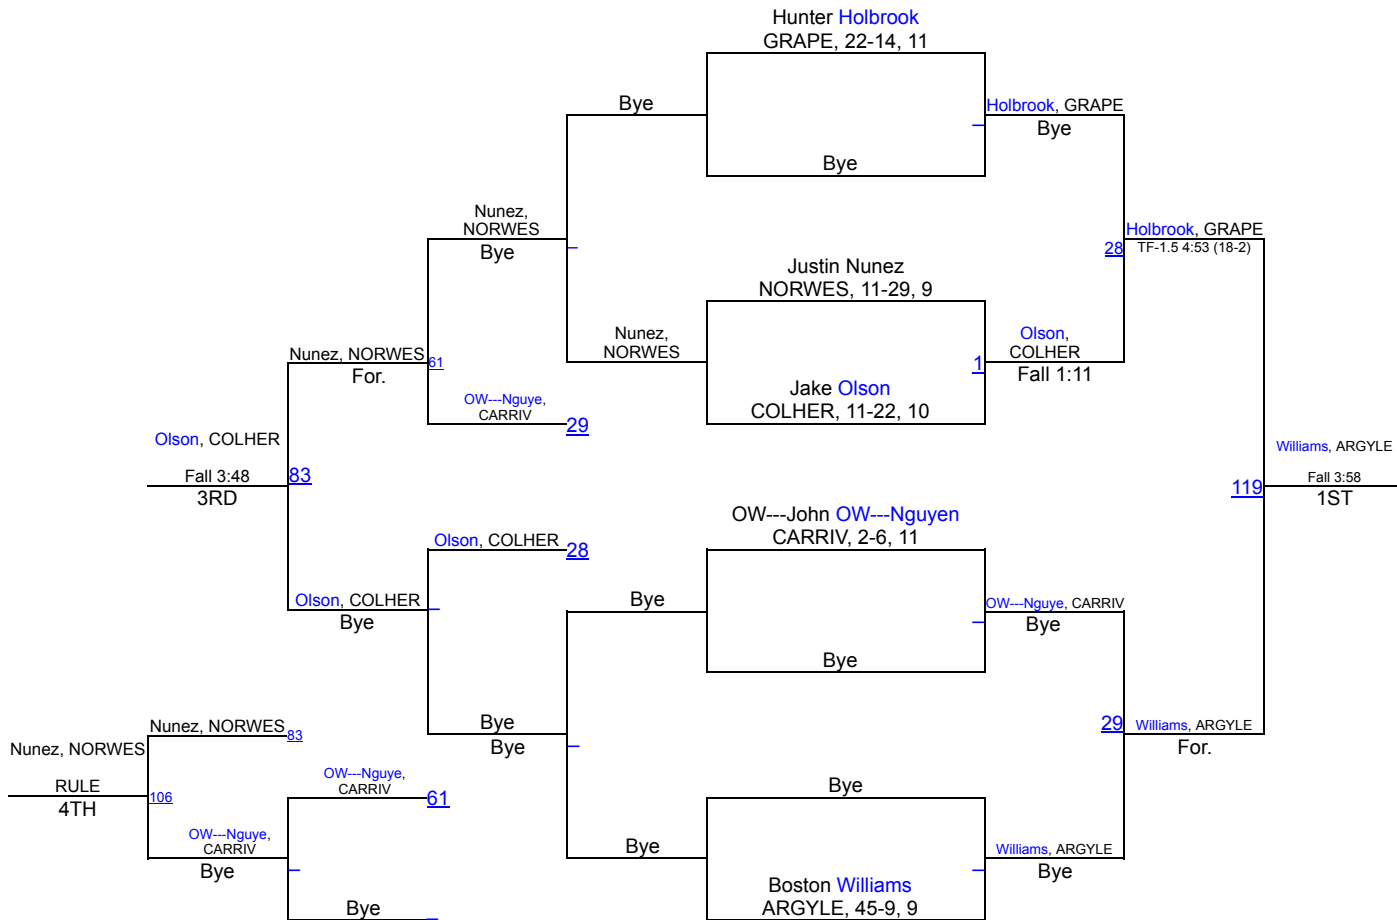

UIL Boys District 5-5A

106 lbs

UIL Boys District 5-5A

113 lbs

UIL Boys District 5-5A

120 lbs

UIL Boys District 5-5A

126 lbs

UIL Boys District 5-5A

132 lbs

UIL Boys District 5-5A

138 lbs

UIL Boys District 5-5A

145 lbs

UIL Boys District 5-5A

152 lbs