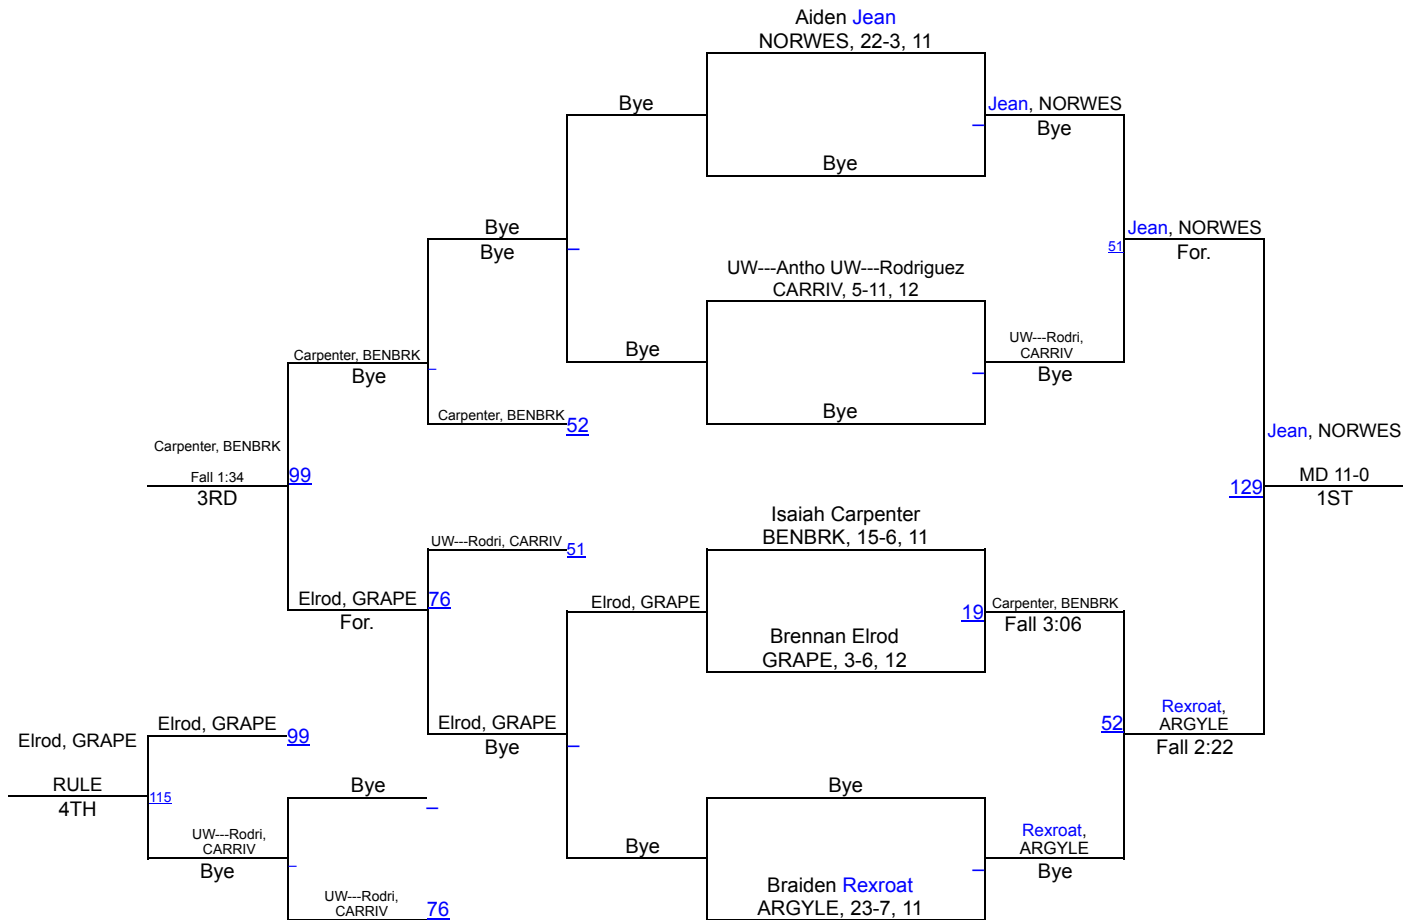

UIL Boys District 5-5A

160 lbs

UIL Boys District 5-5A

170 lbs

UIL Boys District 5-5A

182 lbs

UIL Boys District 5-5A

195 lbs