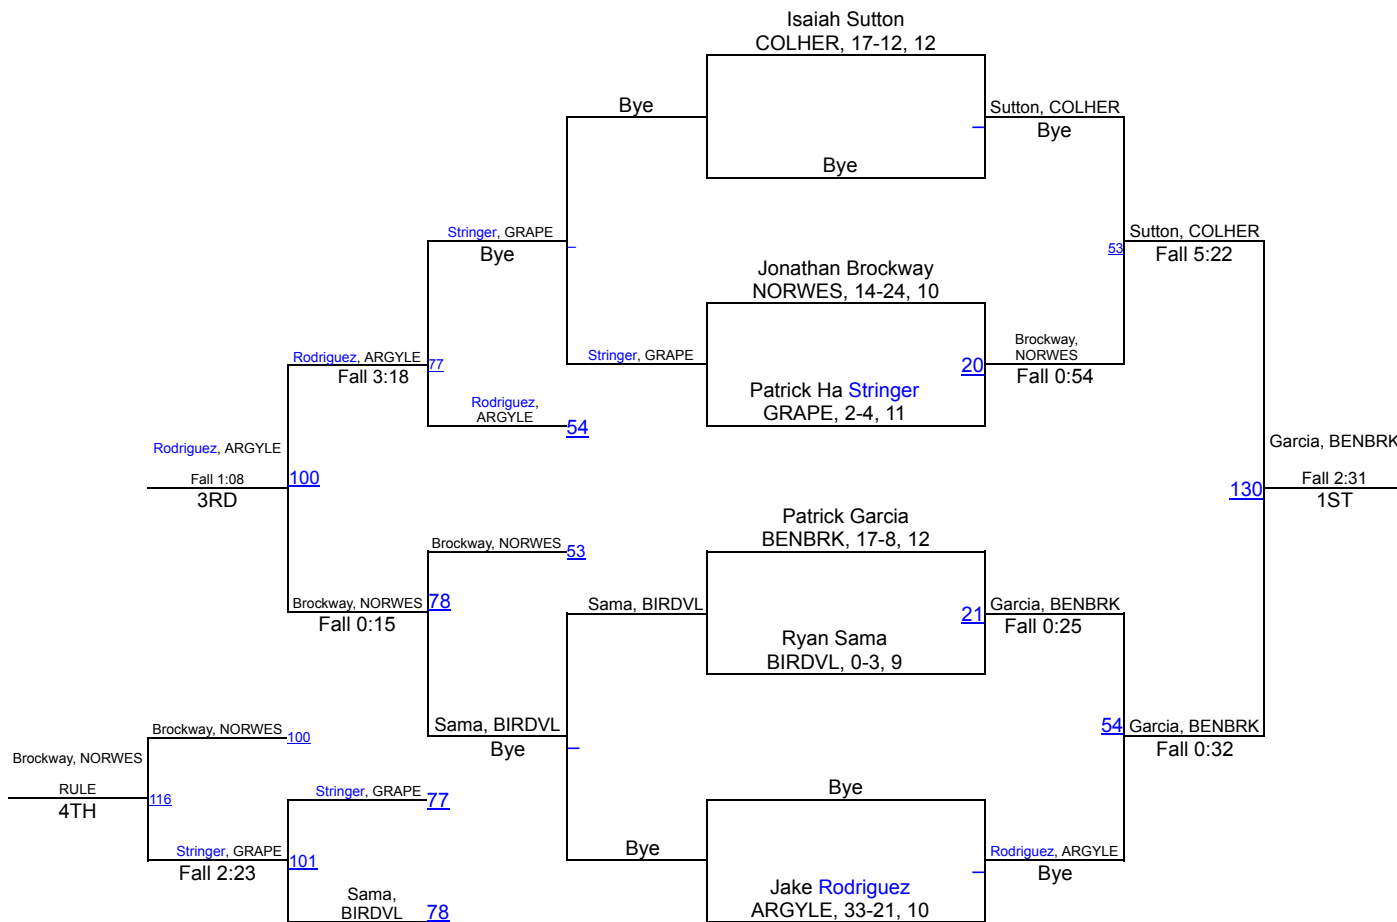

UIL Boys District 5-5A

160 lbs

UIL Boys District 5-5A

170 lbs

UIL Boys District 5-5A

182 lbs

UIL Boys District 5-5A

195 lbs