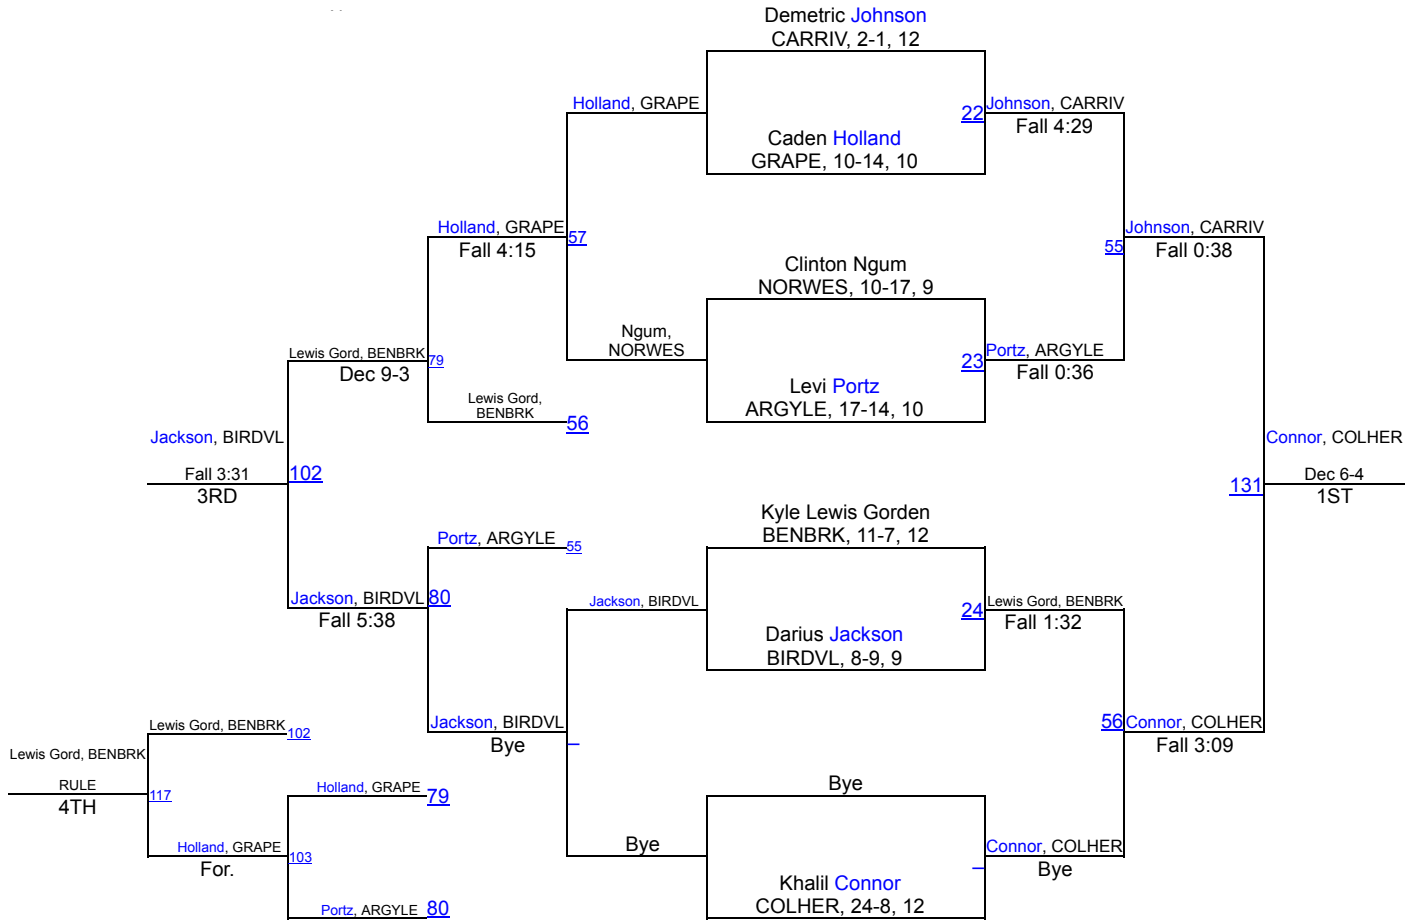

UIL Boys District 5-5A

220 lbs