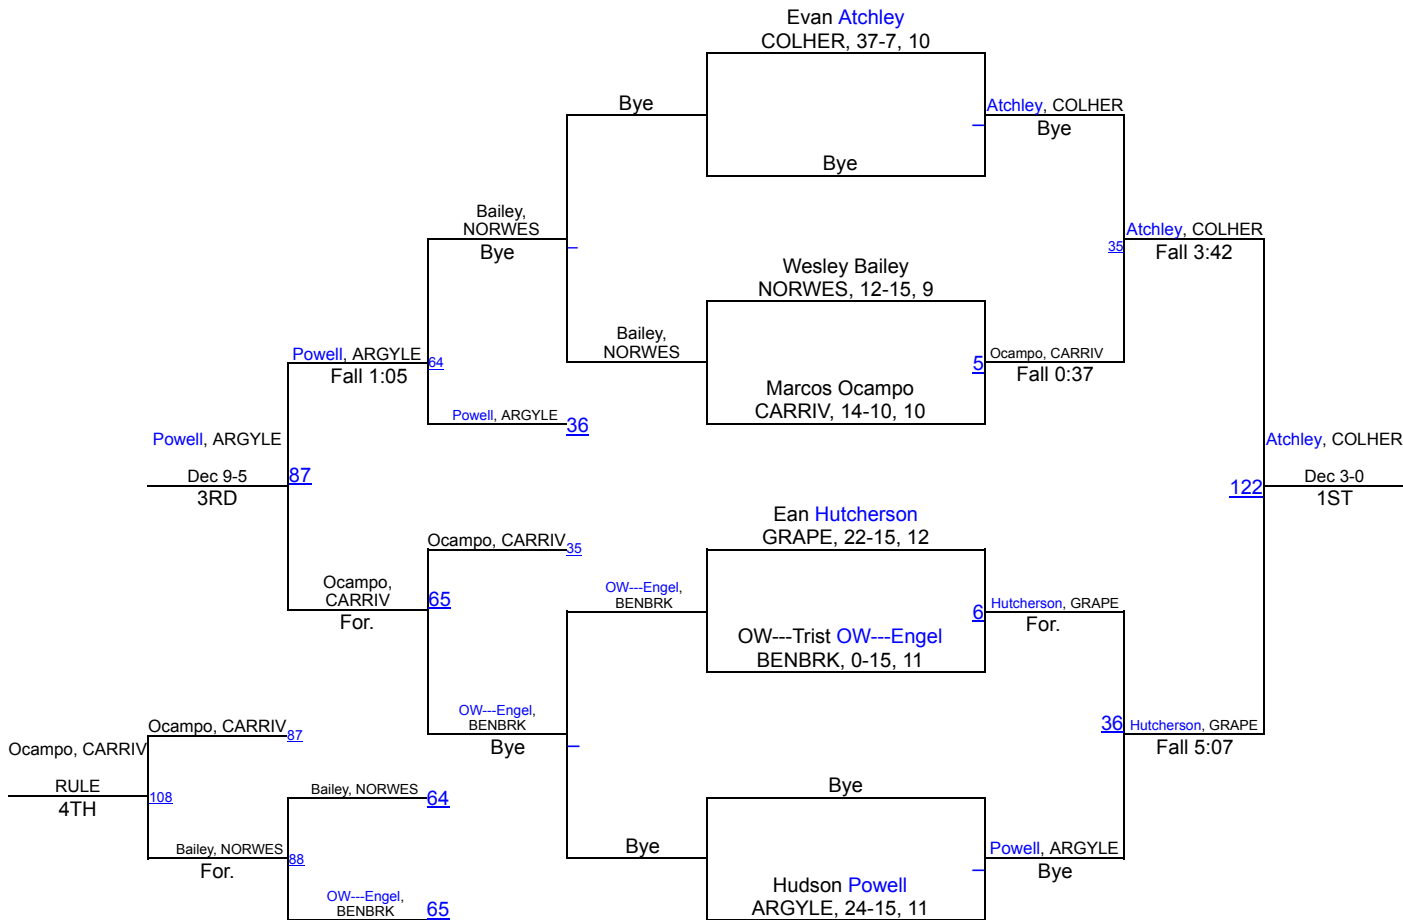

UIL Boys District 5-5A

106 lbs

UIL Boys District 5-5A

113 lbs

UIL Boys District 5-5A

120 lbs

UIL Boys District 5-5A

126 lbs

UIL Boys District 5-5A

132 lbs

UIL Boys District 5-5A

138 lbs

UIL Boys District 5-5A

145 lbs

UIL Boys District 5-5A

152 lbs