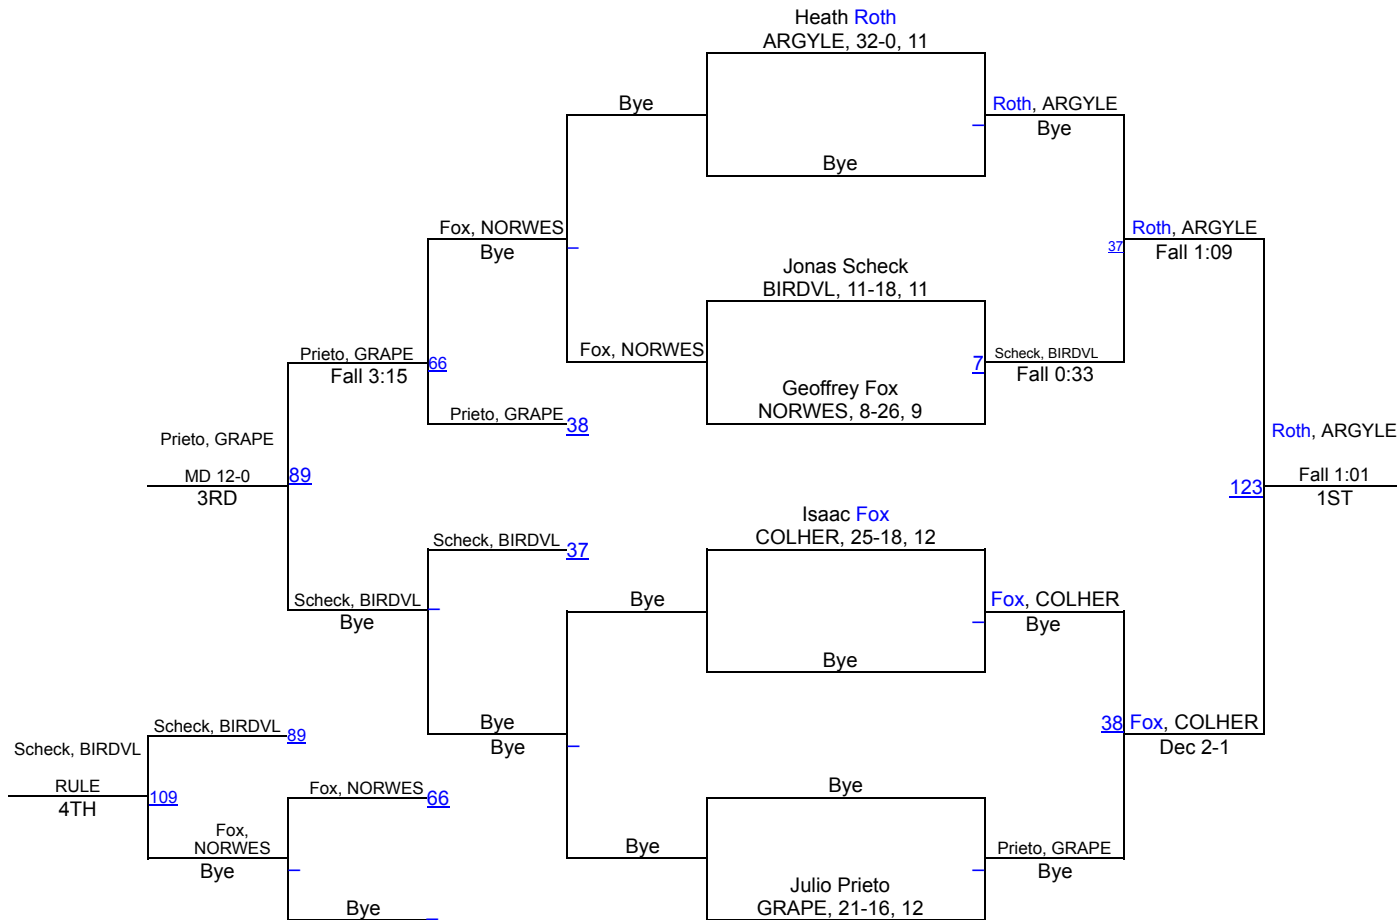

UIL Boys District 5-5A

106 lbs

UIL Boys District 5-5A

113 lbs

UIL Boys District 5-5A

120 lbs

UIL Boys District 5-5A

126 lbs

UIL Boys District 5-5A

132 lbs

UIL Boys District 5-5A

138 lbs

UIL Boys District 5-5A

145 lbs

UIL Boys District 5-5A

152 lbs