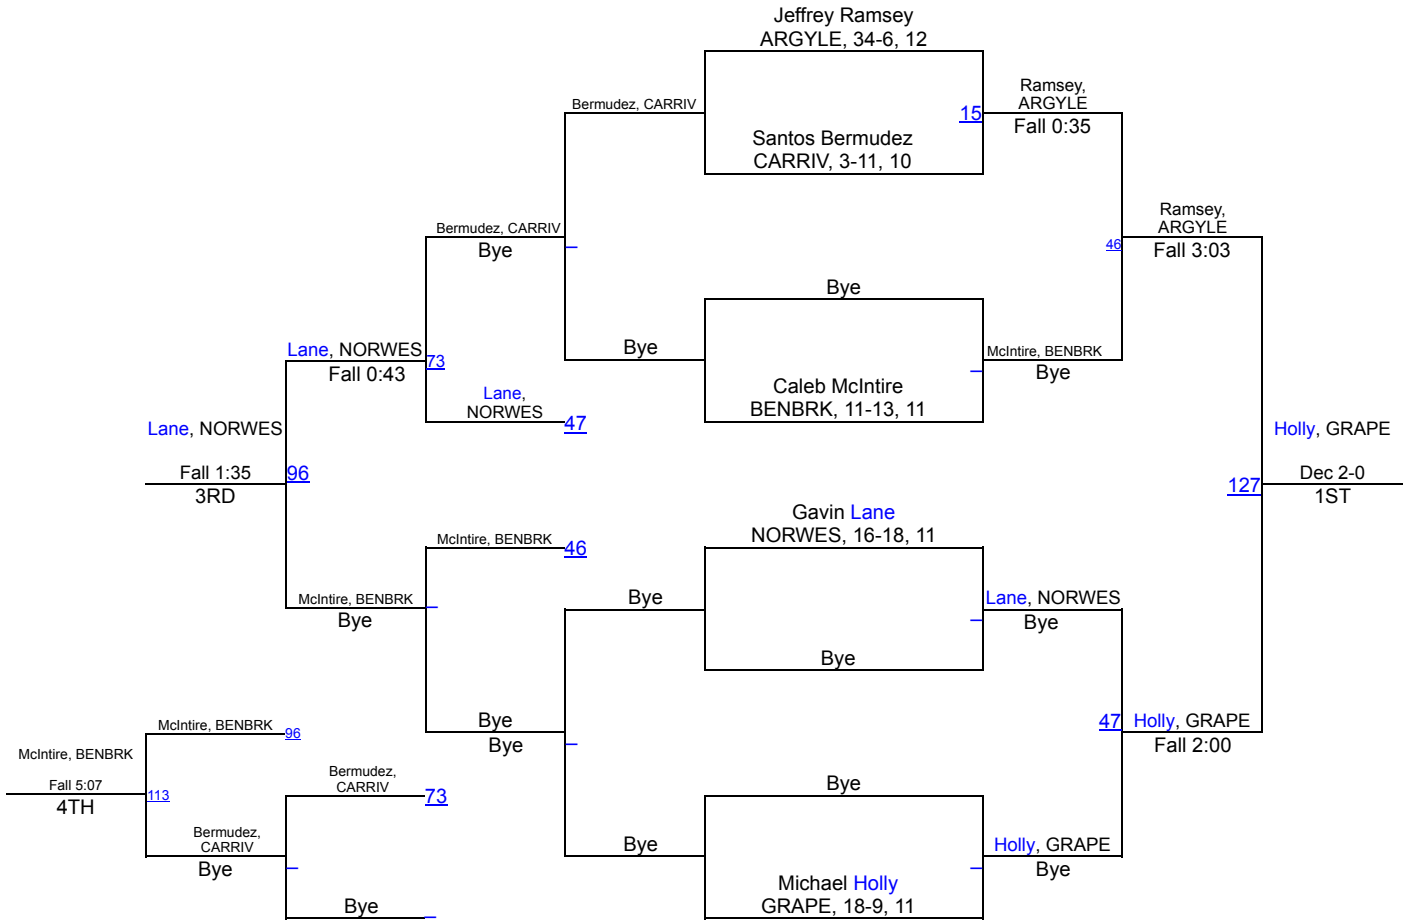

UIL Boys District 5-5A

160 lbs