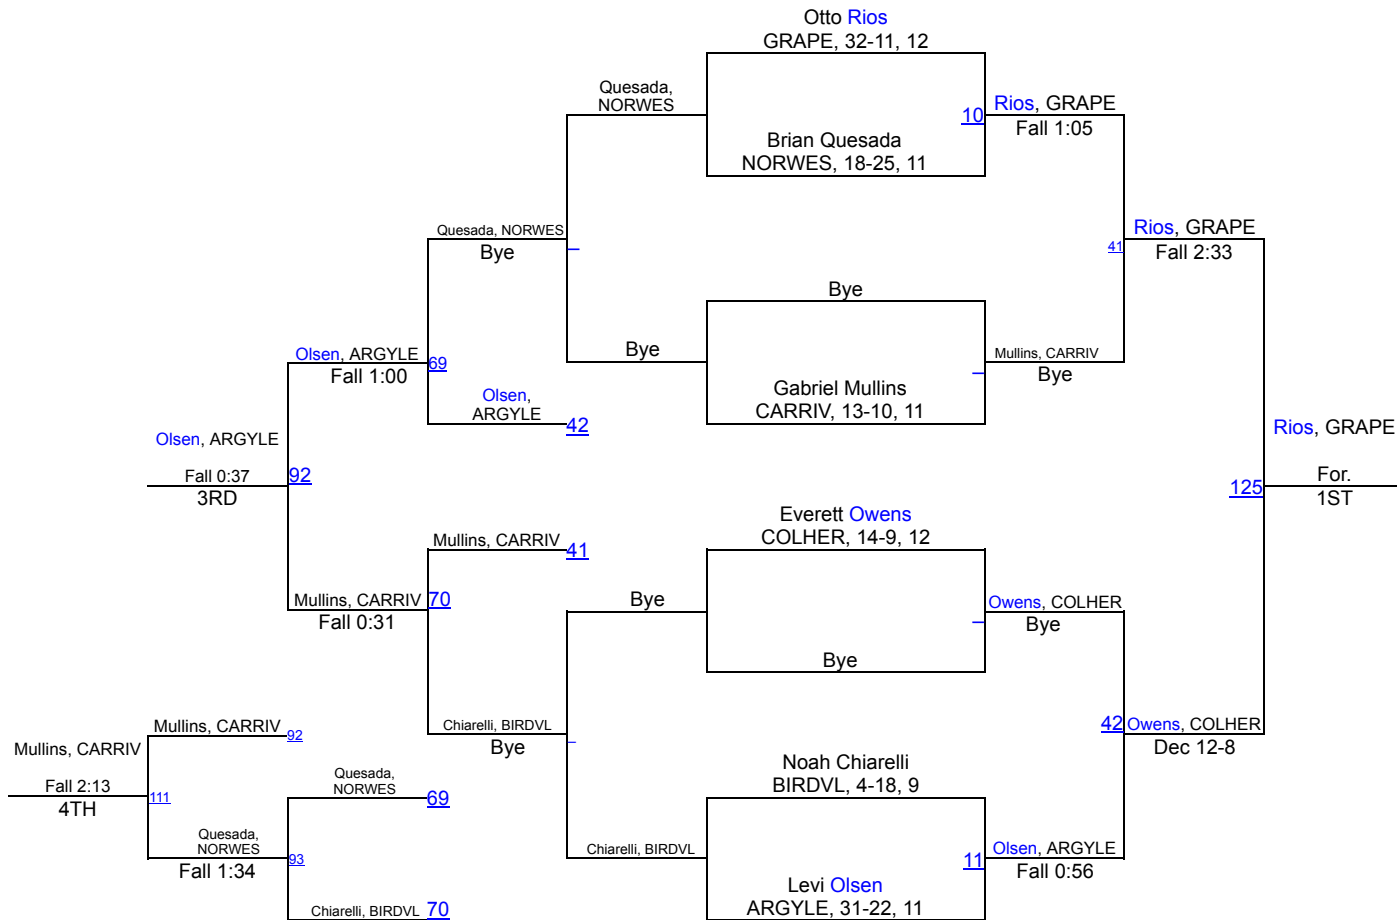

UIL Boys District 5-5A

132 lbs

UIL Boys District 5-5A

138 lbs

UIL Boys District 5-5A

145 lbs

UIL Boys District 5-5A

152 lbs