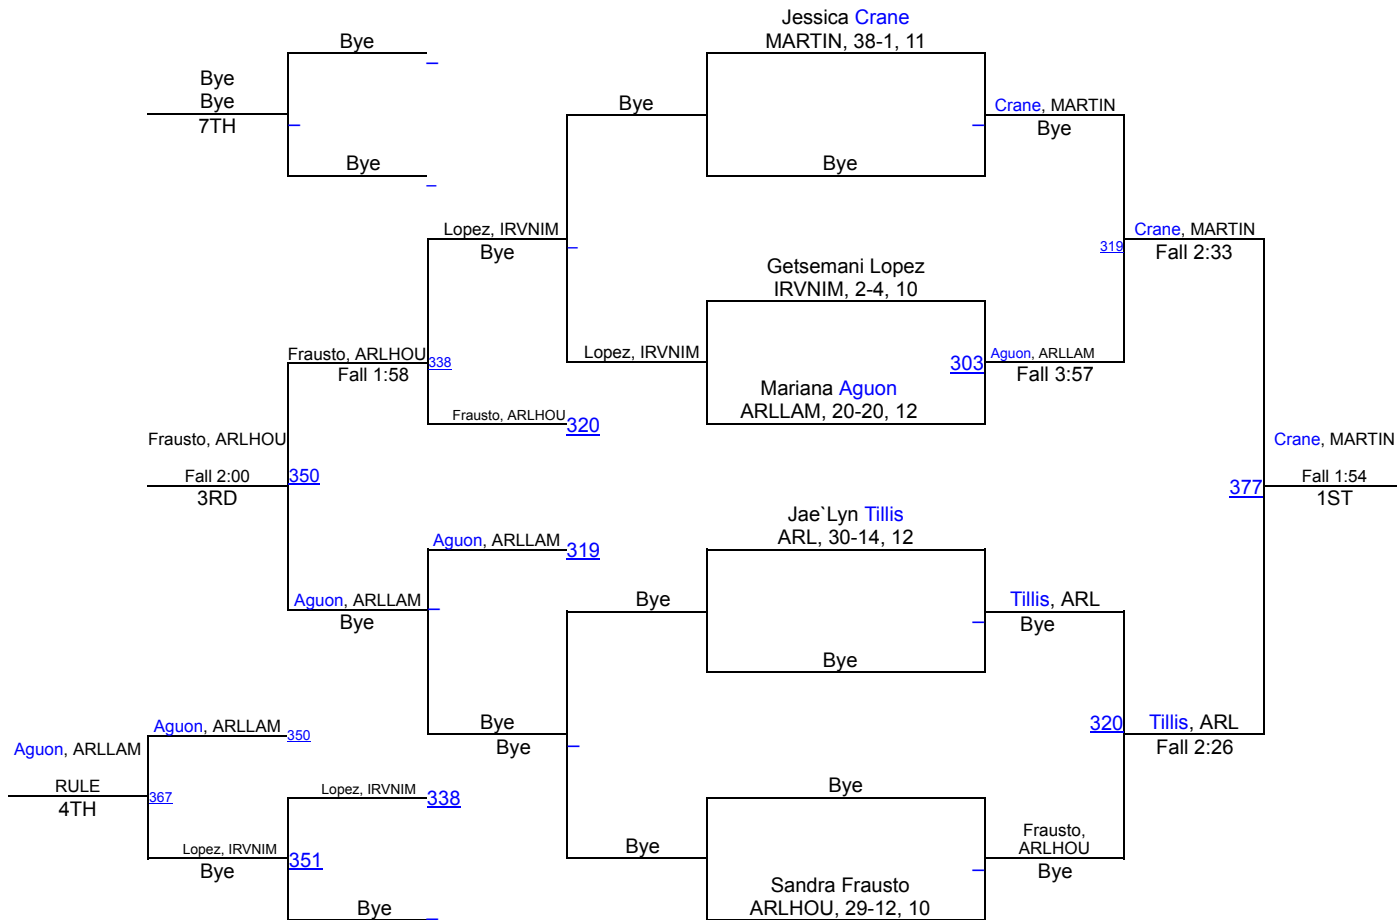

UIL Girls District 3-6A

95 lbs

UIL Girls District 3-6A

102 lbs

UIL Girls District 3-6A

110 lbs

UIL Girls District 3-6A

119 lbs

UIL Girls District 3-6A

128 lbs

UIL Girls District 3-6A

138 lbs

UIL Girls District 3-6A

148 lbs

UIL Girls District 3-6A

165 lbs

UIL Girls District 3-6A

185 lbs

UIL Girls District 3-6A

215 lbs