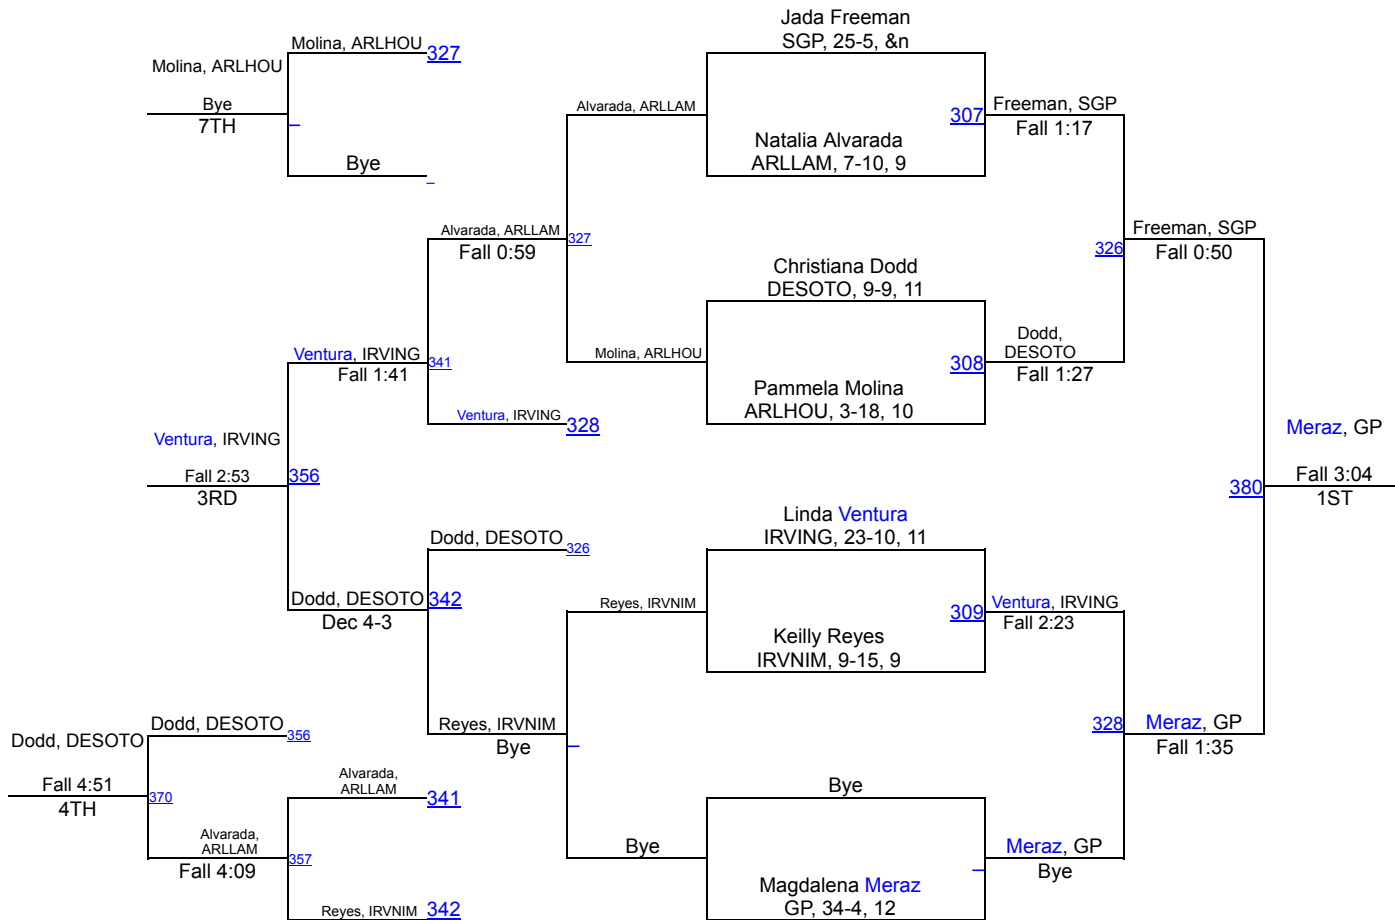

UIL Girls District 3-6A

128 lbs

UIL Girls District 3-6A

138 lbs

UIL Girls District 3-6A

148 lbs

UIL Girls District 3-6A

165 lbs

UIL Girls District 3-6A

185 lbs

UIL Girls District 3-6A

215 lbs