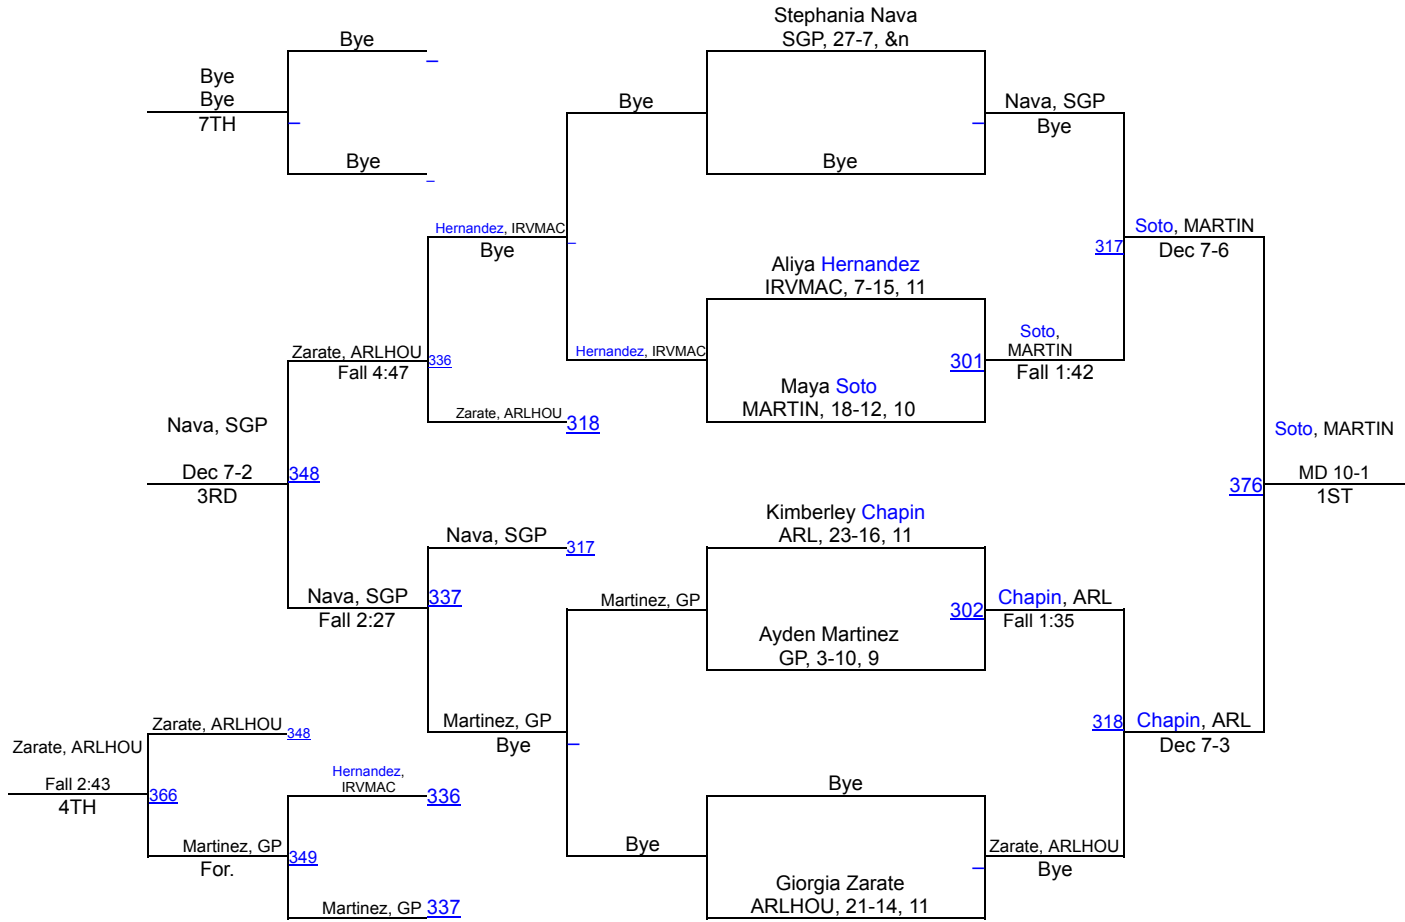

UIL Girls District 3-6A

95 lbs

UIL Girls District 3-6A

102 lbs

UIL Girls District 3-6A

110 lbs

UIL Girls District 3-6A

119 lbs

UIL Girls District 3-6A

128 lbs

UIL Girls District 3-6A

138 lbs

UIL Girls District 3-6A

148 lbs

UIL Girls District 3-6A

165 lbs

UIL Girls District 3-6A

185 lbs

UIL Girls District 3-6A

215 lbs