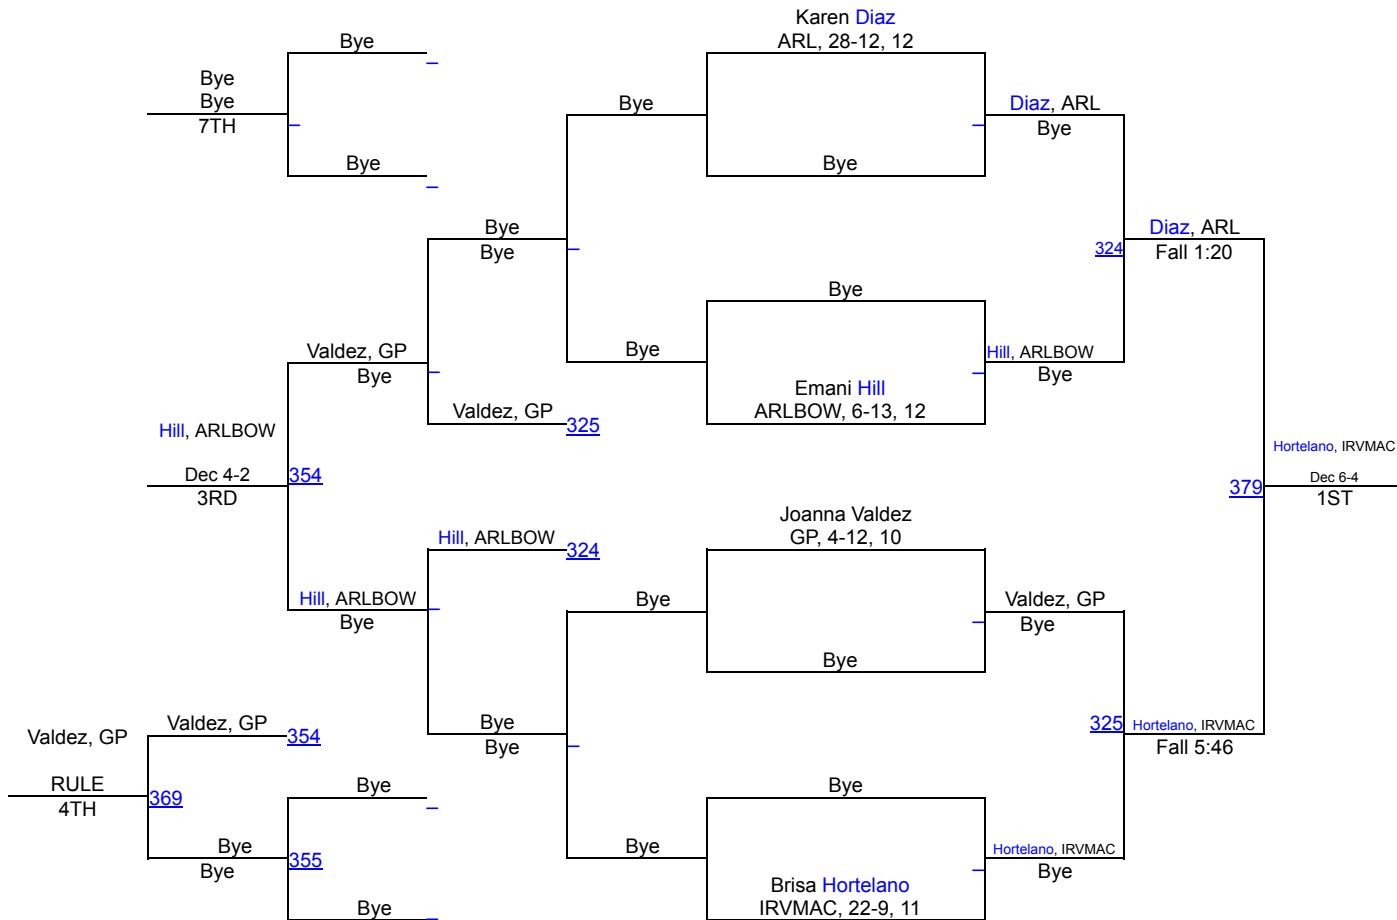

UIL Girls District 3-6A

95 lbs

UIL Girls District 3-6A

102 lbs

UIL Girls District 3-6A

110 lbs

UIL Girls District 3-6A

119 lbs

UIL Girls District 3-6A

128 lbs

UIL Girls District 3-6A

138 lbs

UIL Girls District 3-6A

148 lbs

UIL Girls District 3-6A

165 lbs

UIL Girls District 3-6A

185 lbs

UIL Girls District 3-6A

215 lbs