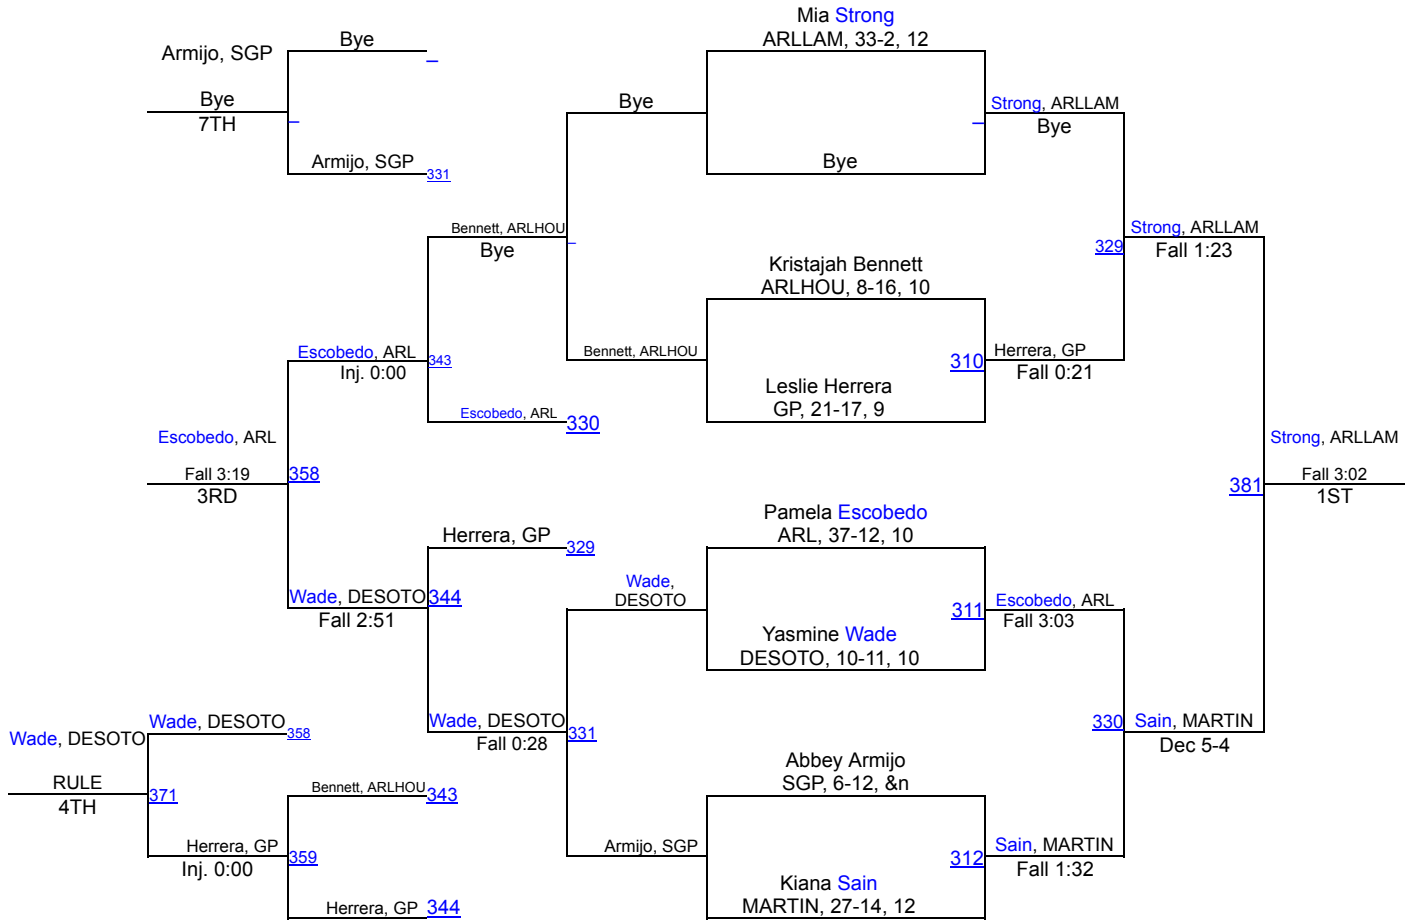

UIL Girls District 3-6A

95 lbs

UIL Girls District 3-6A

102 lbs

UIL Girls District 3-6A

110 lbs

UIL Girls District 3-6A

119 lbs

UIL Girls District 3-6A

128 lbs

UIL Girls District 3-6A

138 lbs

UIL Girls District 3-6A

148 lbs

UIL Girls District 3-6A

165 lbs

UIL Girls District 3-6A

185 lbs

UIL Girls District 3-6A

215 lbs