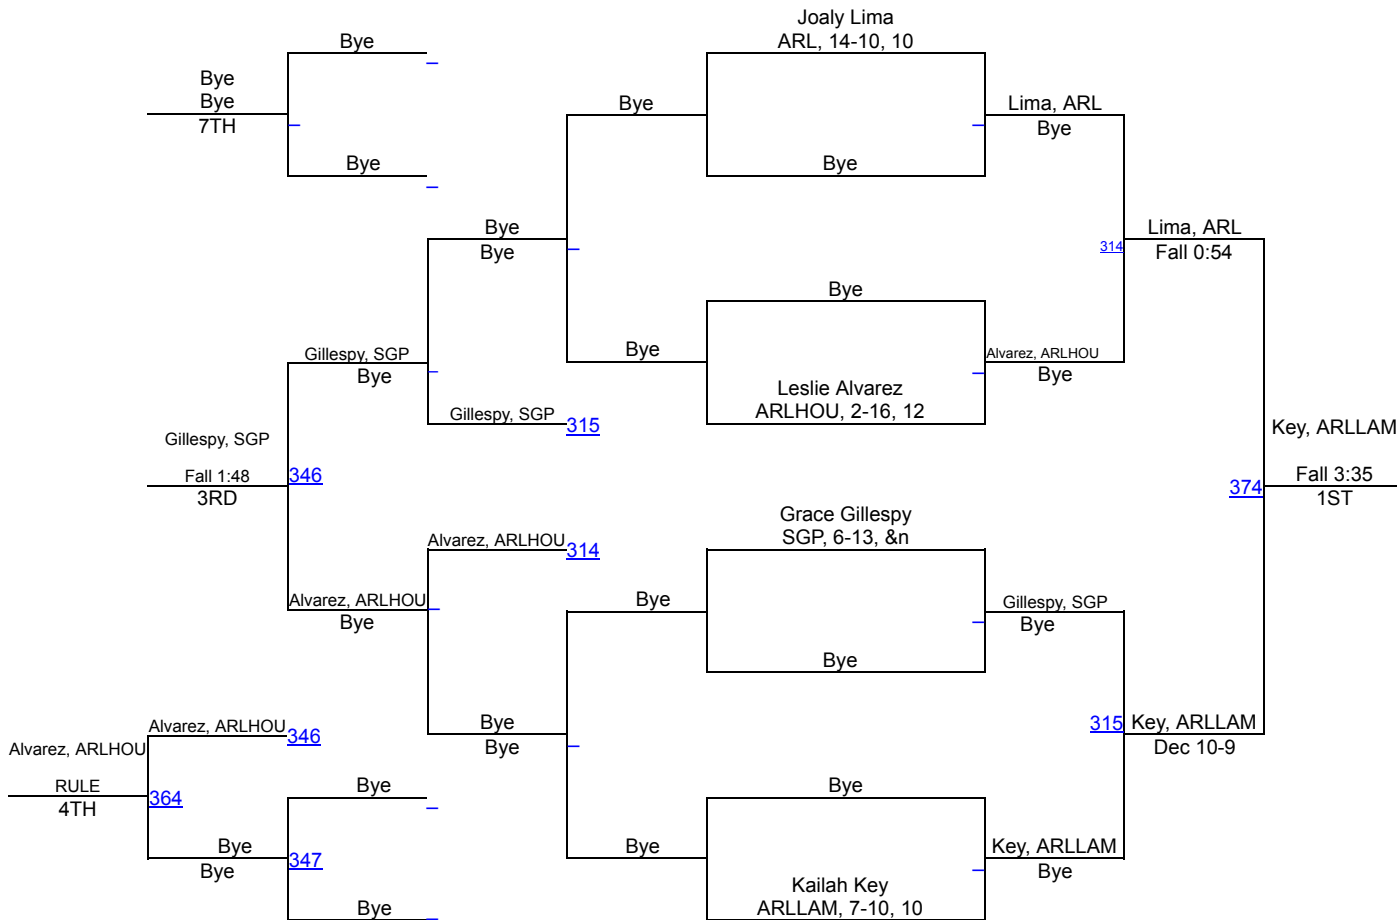

UIL Girls District 3-6A

95 lbs

UIL Girls District 3-6A

102 lbs

UIL Girls District 3-6A

110 lbs

UIL Girls District 3-6A

119 lbs

UIL Girls District 3-6A

128 lbs

UIL Girls District 3-6A

138 lbs

UIL Girls District 3-6A

148 lbs

UIL Girls District 3-6A

165 lbs

UIL Girls District 3-6A

185 lbs

UIL Girls District 3-6A

215 lbs