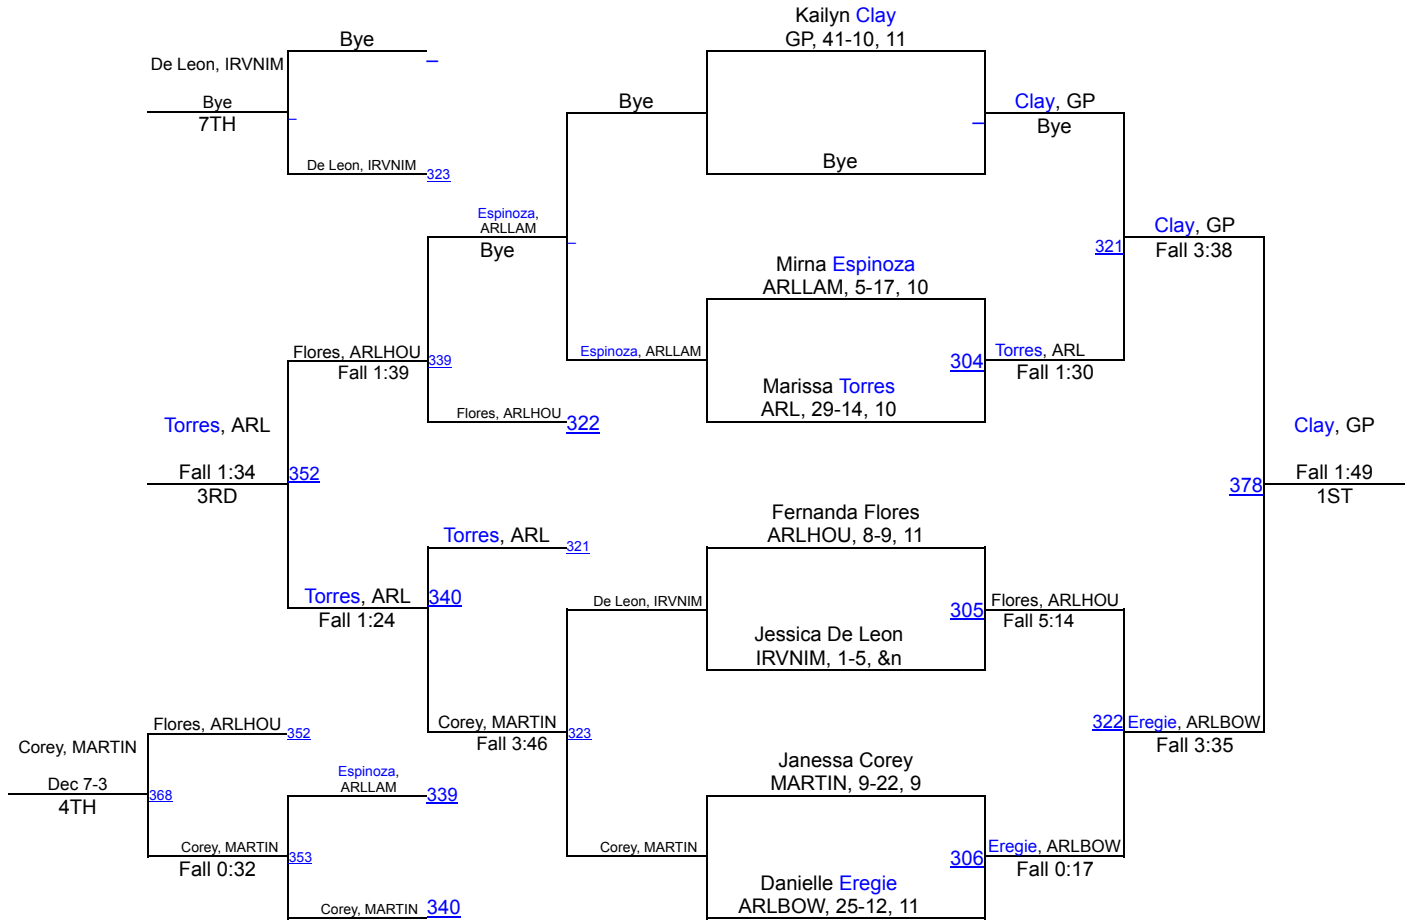

UIL Girls District 3-6A

95 lbs

UIL Girls District 3-6A

102 lbs

UIL Girls District 3-6A

110 lbs

UIL Girls District 3-6A

119 lbs

UIL Girls District 3-6A

128 lbs

UIL Girls District 3-6A

138 lbs

UIL Girls District 3-6A

148 lbs

UIL Girls District 3-6A

165 lbs

UIL Girls District 3-6A

185 lbs

UIL Girls District 3-6A

215 lbs