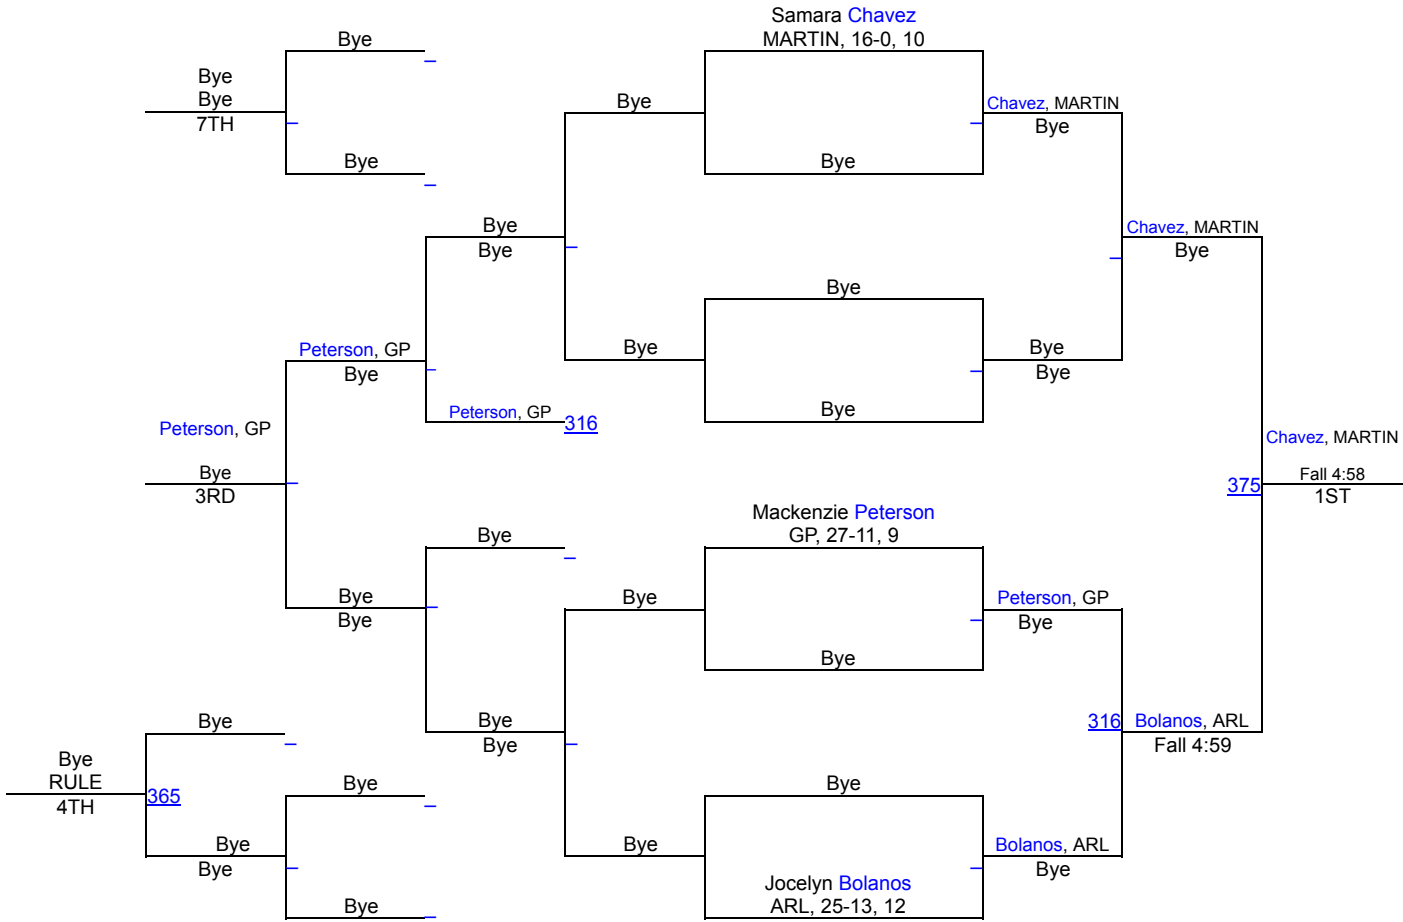

UIL Girls District 3-6A

95 lbs

UIL Girls District 3-6A

102 lbs

UIL Girls District 3-6A

110 lbs

UIL Girls District 3-6A

119 lbs

UIL Girls District 3-6A

128 lbs

UIL Girls District 3-6A

138 lbs

UIL Girls District 3-6A

148 lbs

UIL Girls District 3-6A

165 lbs

UIL Girls District 3-6A

185 lbs

UIL Girls District 3-6A

215 lbs