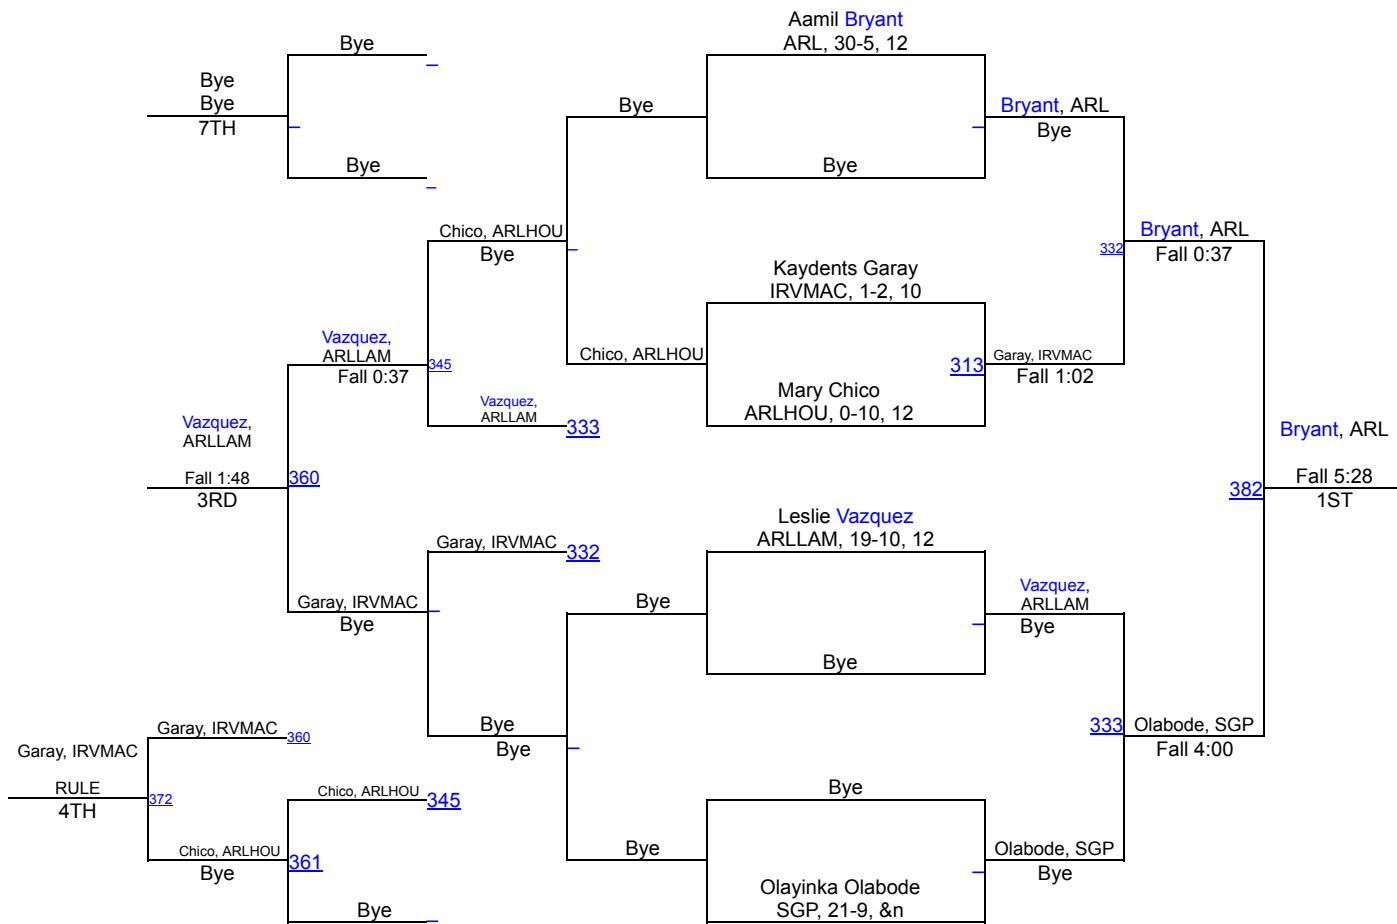

UIL Girls District 3-6A

128 lbs

UIL Girls District 3-6A

138 lbs

UIL Girls District 3-6A

148 lbs

UIL Girls District 3-6A

165 lbs

UIL Girls District 3-6A

185 lbs

UIL Girls District 3-6A

215 lbs