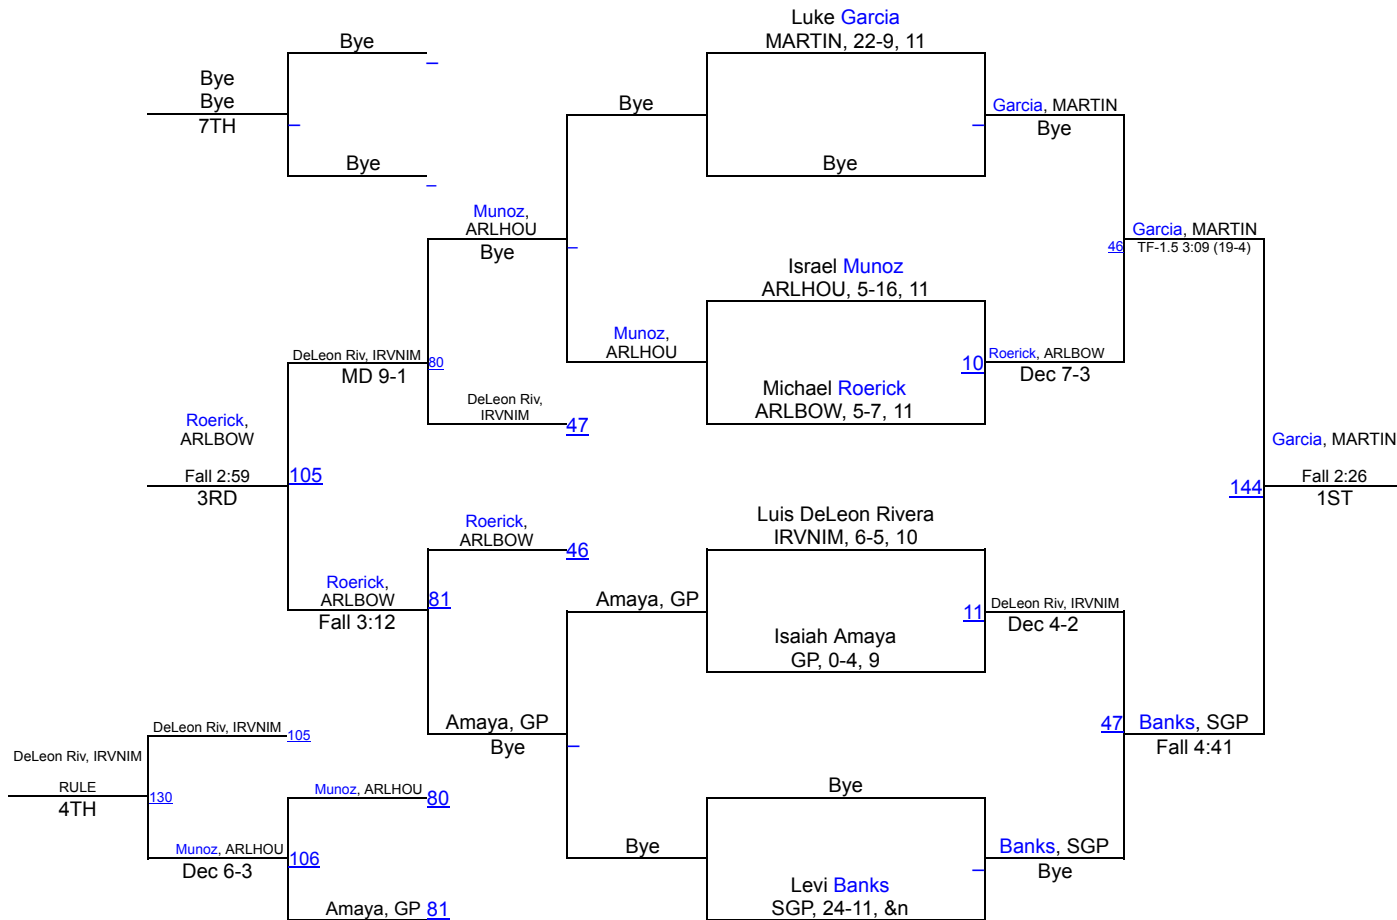

UIL Boys District 3-6A

106 lbs

UIL Boys District 3-6A

113 lbs

UIL Boys District 3-6A

120 lbs

UIL Boys District 3-6A

126 lbs