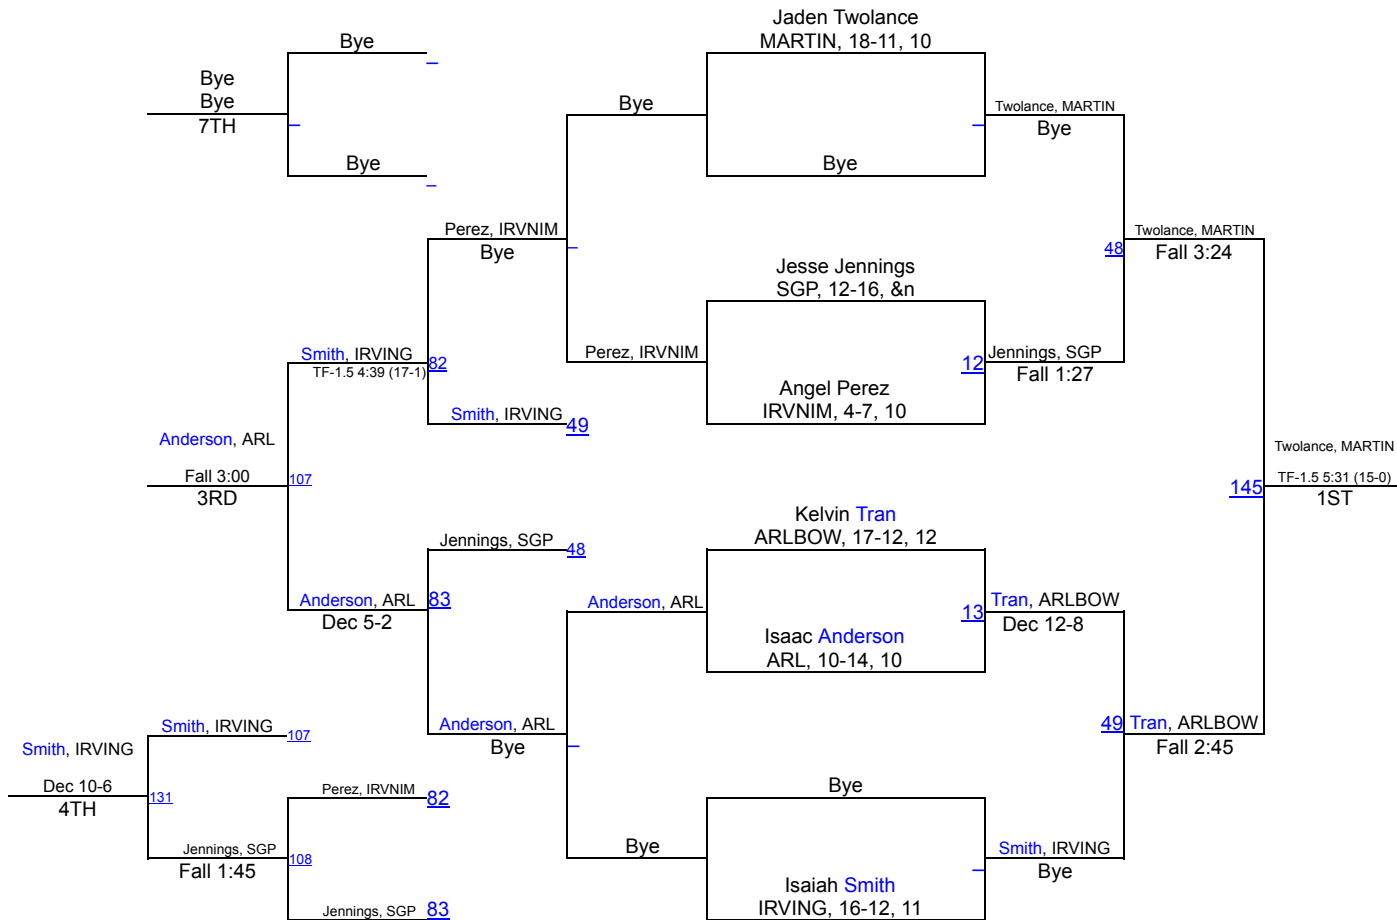

UIL Boys District 3-6A

132 lbs