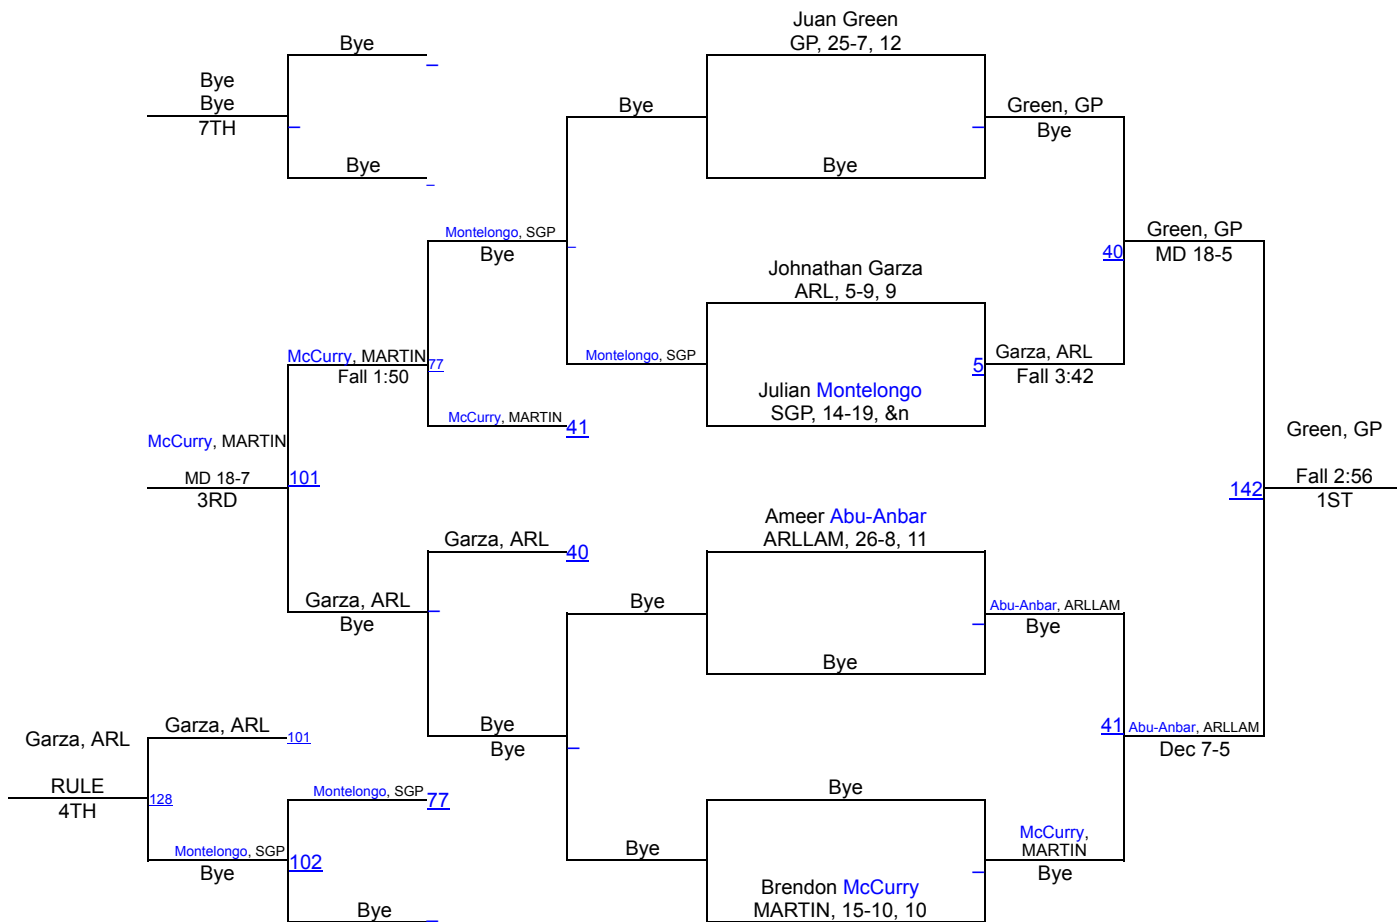

UIL Boys District 3-6A

106 lbs

UIL Boys District 3-6A

113 lbs

UIL Boys District 3-6A

120 lbs

UIL Boys District 3-6A

126 lbs