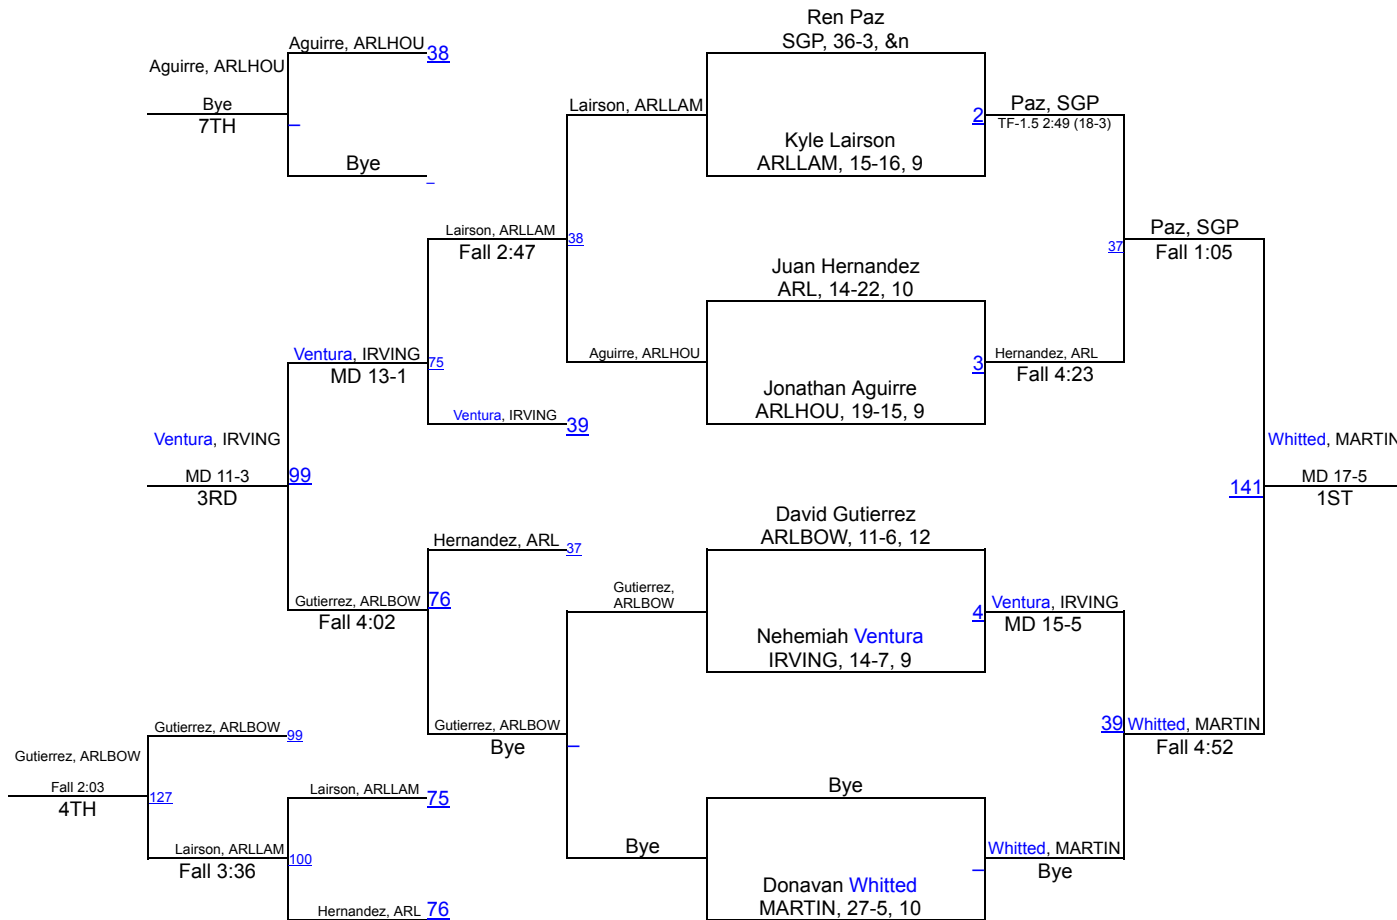

UIL Boys District 3-6A

106 lbs

UIL Boys District 3-6A

113 lbs

UIL Boys District 3-6A

120 lbs

UIL Boys District 3-6A

126 lbs