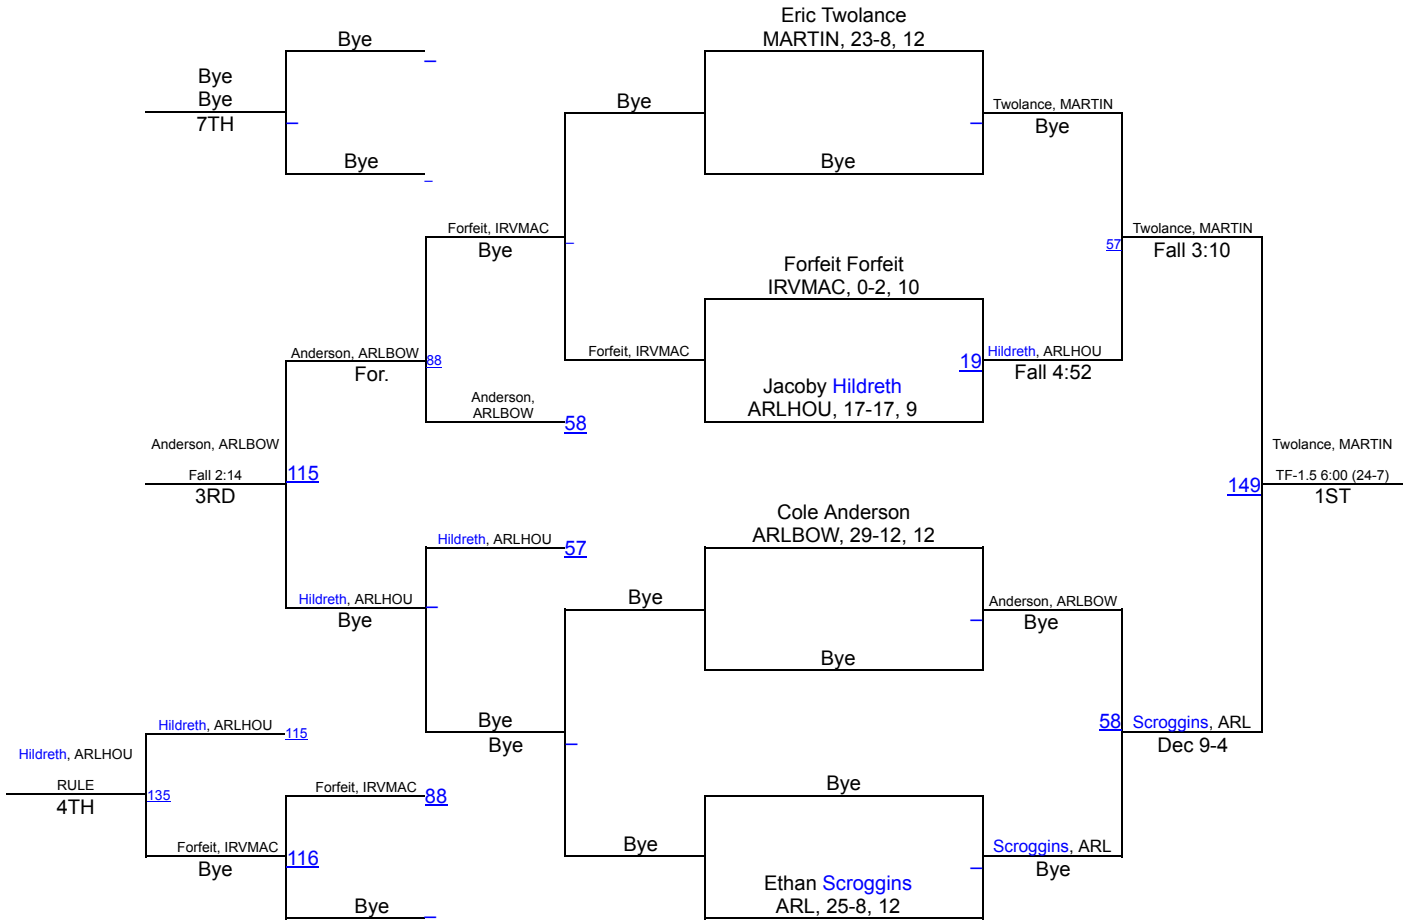

UIL Boys District 3-6A

160 lbs