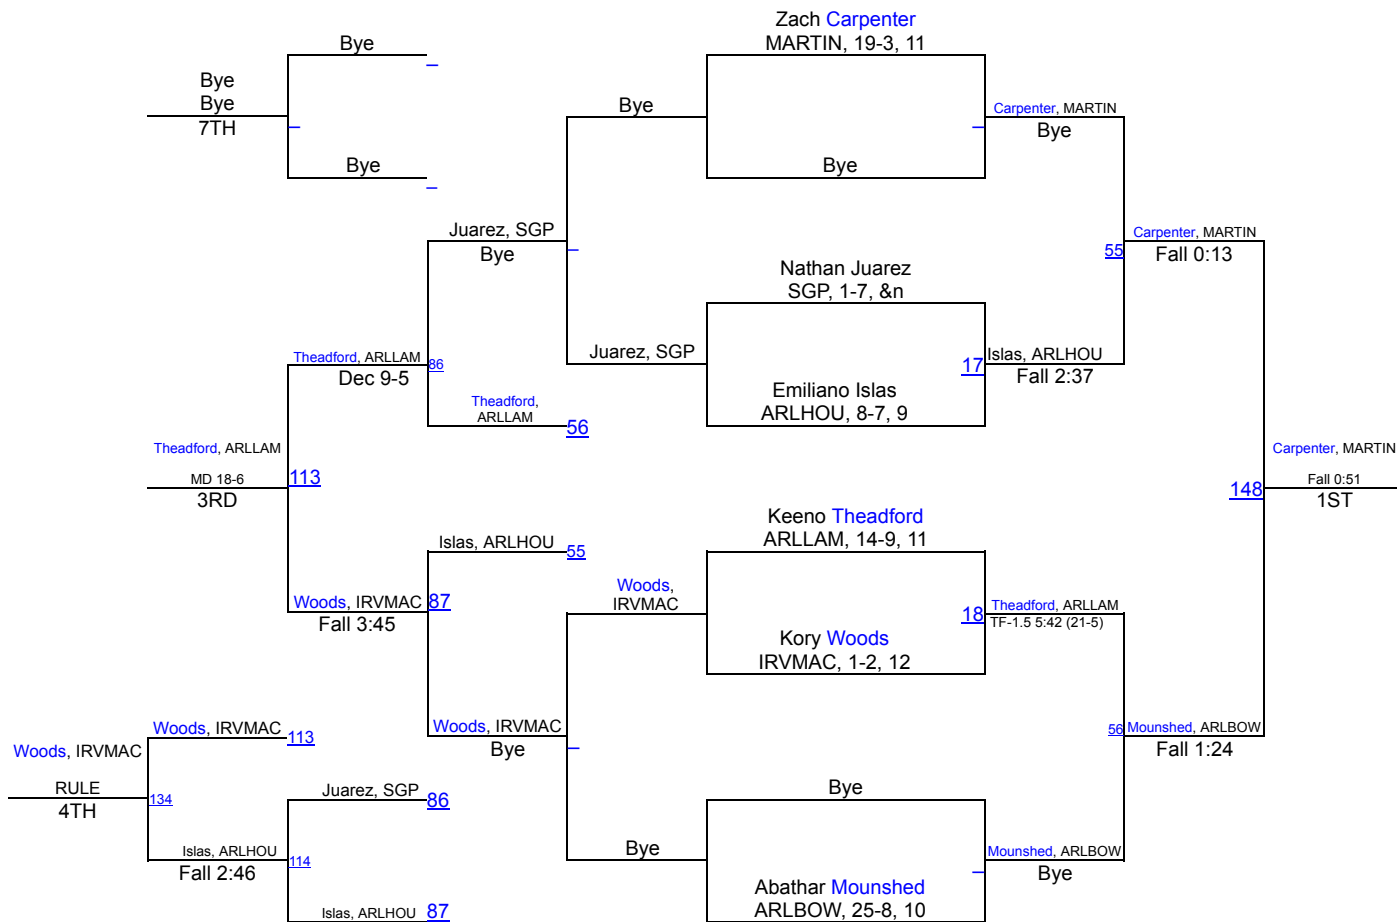

UIL Boys District 3-6A

132 lbs

UIL Boys District 3-6A

138 lbs

UIL Boys District 3-6A

145 lbs

UIL Boys District 3-6A

152 lbs