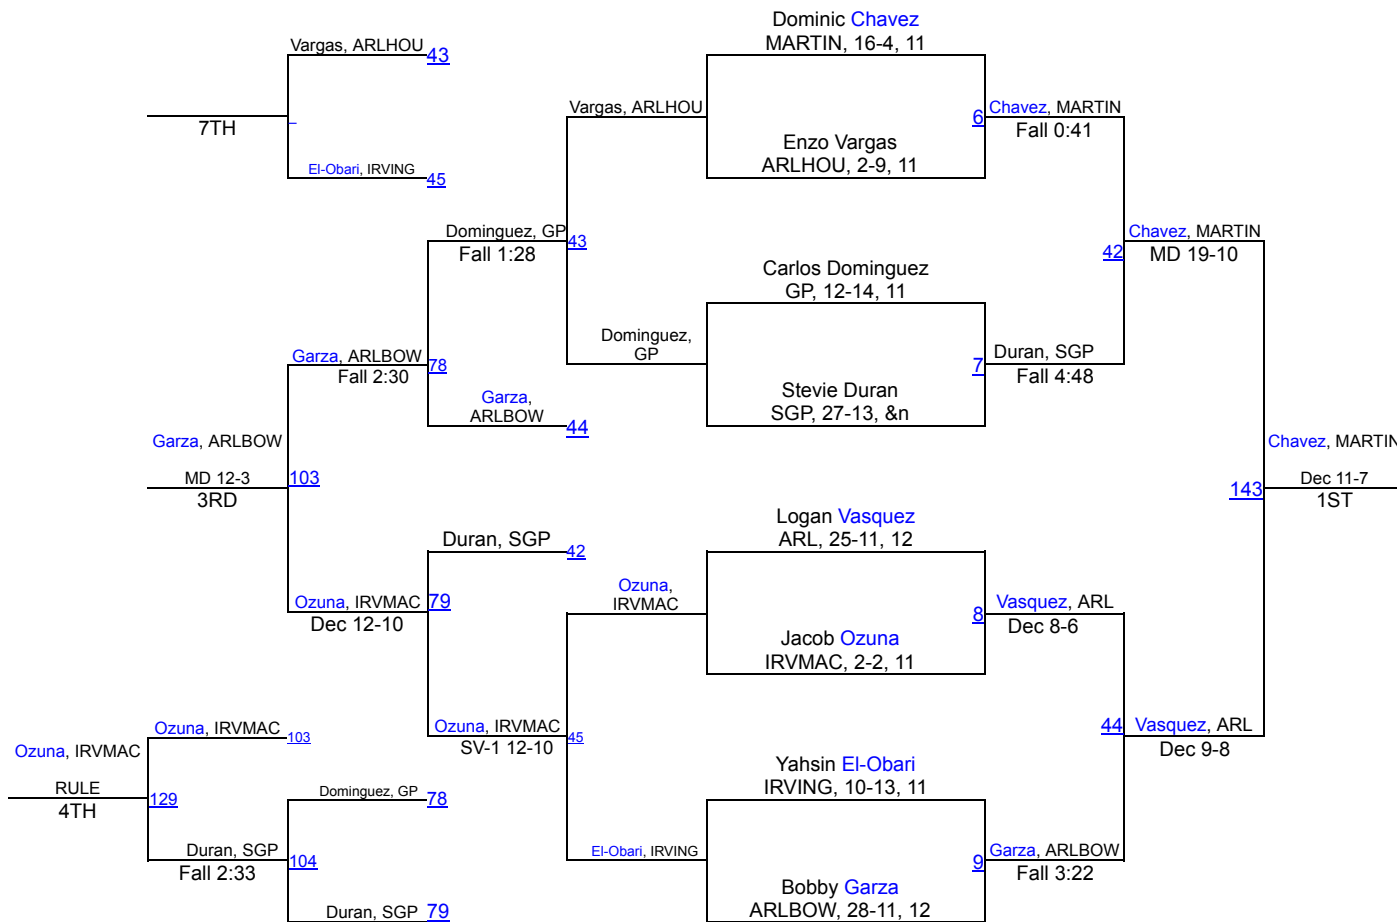

UIL Boys District 3-6A

106 lbs

UIL Boys District 3-6A

113 lbs

UIL Boys District 3-6A

120 lbs

UIL Boys District 3-6A

126 lbs

UIL Boys District 3-6A

132 lbs

UIL Boys District 3-6A

138 lbs

UIL Boys District 3-6A

145 lbs

UIL Boys District 3-6A

152 lbs