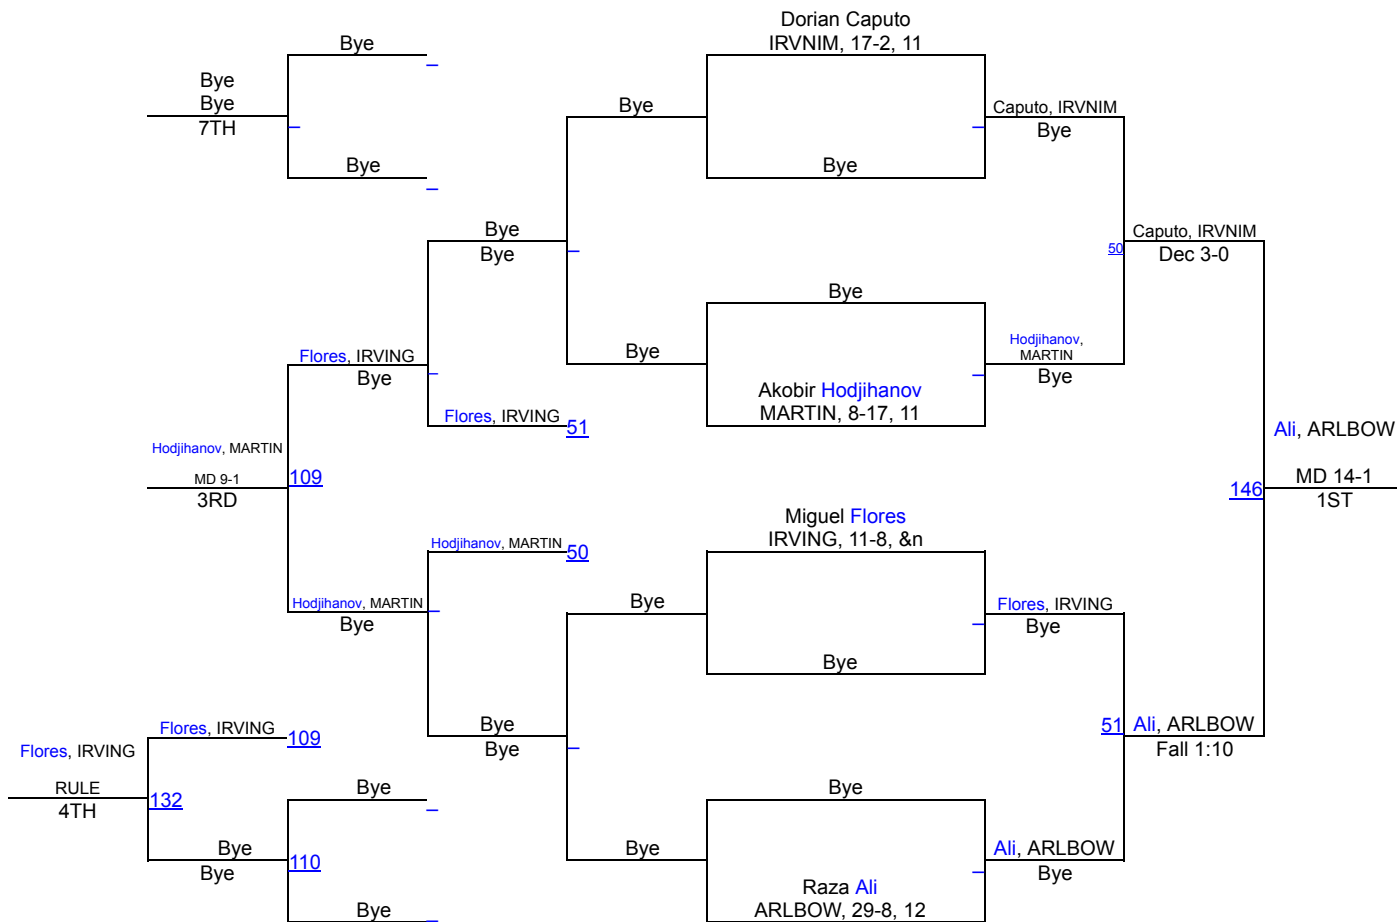

UIL Boys District 3-6A

138 lbs