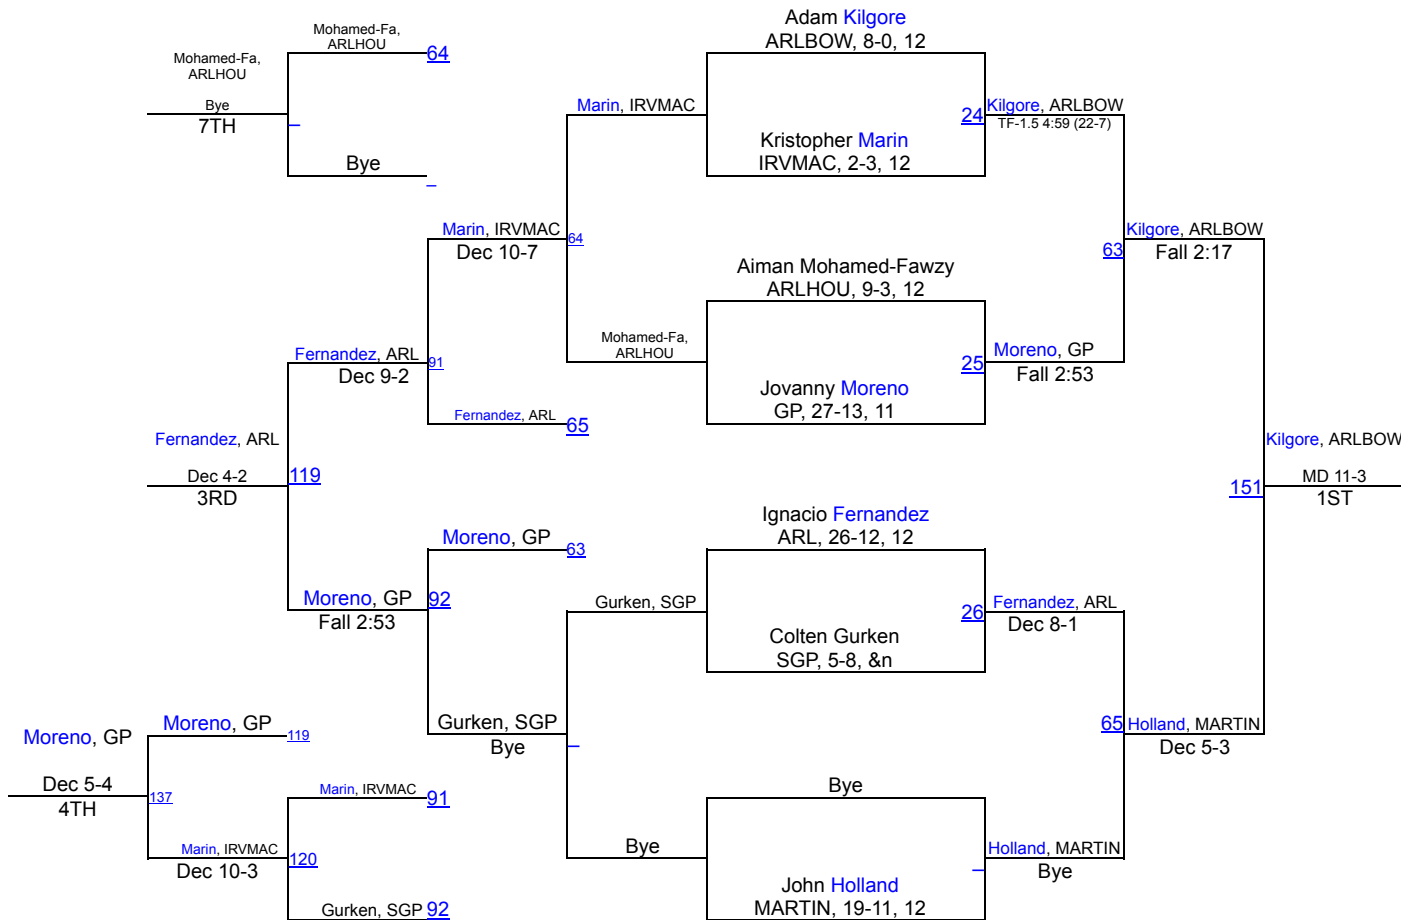

UIL Boys District 3-6A

160 lbs

UIL Boys District 3-6A

170 lbs

UIL Boys District 3-6A

182 lbs

UIL Boys District 3-6A

195 lbs