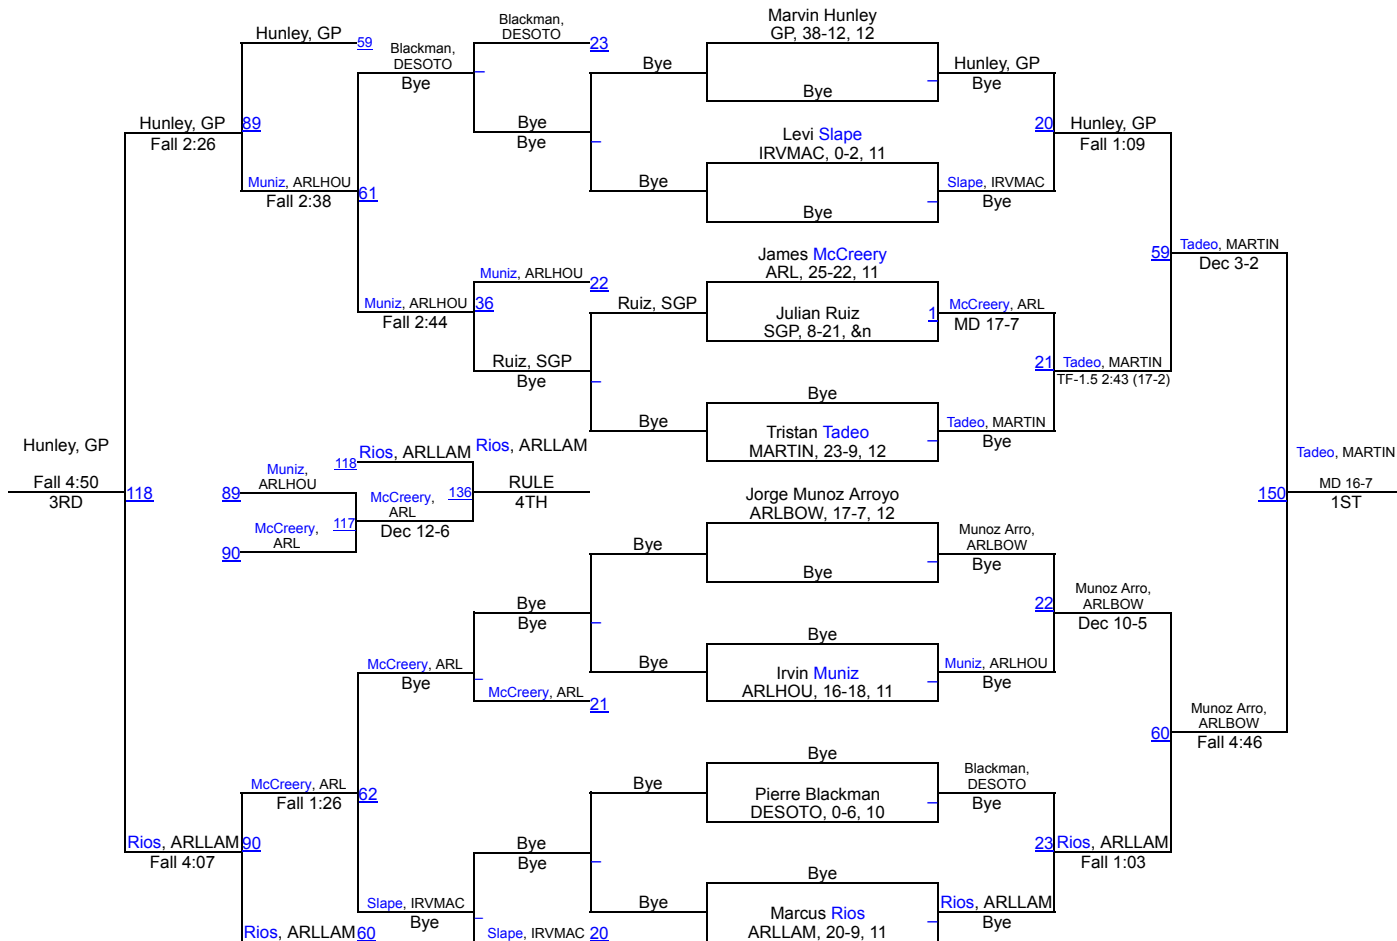

UIL Boys District 3-6A

170 lbs