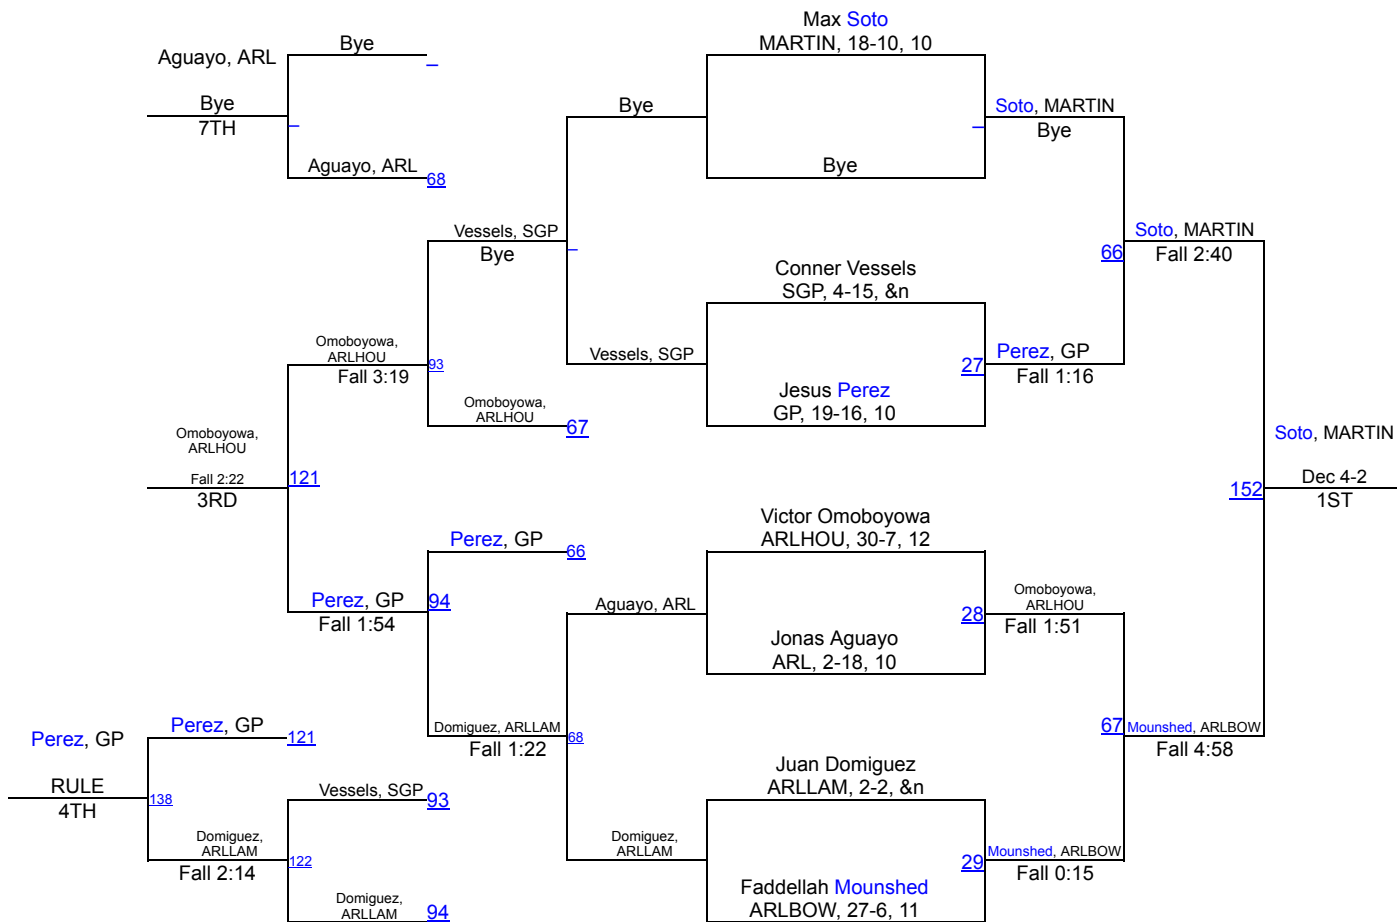

UIL Boys District 3-6A

160 lbs

UIL Boys District 3-6A

170 lbs

UIL Boys District 3-6A

182 lbs

UIL Boys District 3-6A

195 lbs