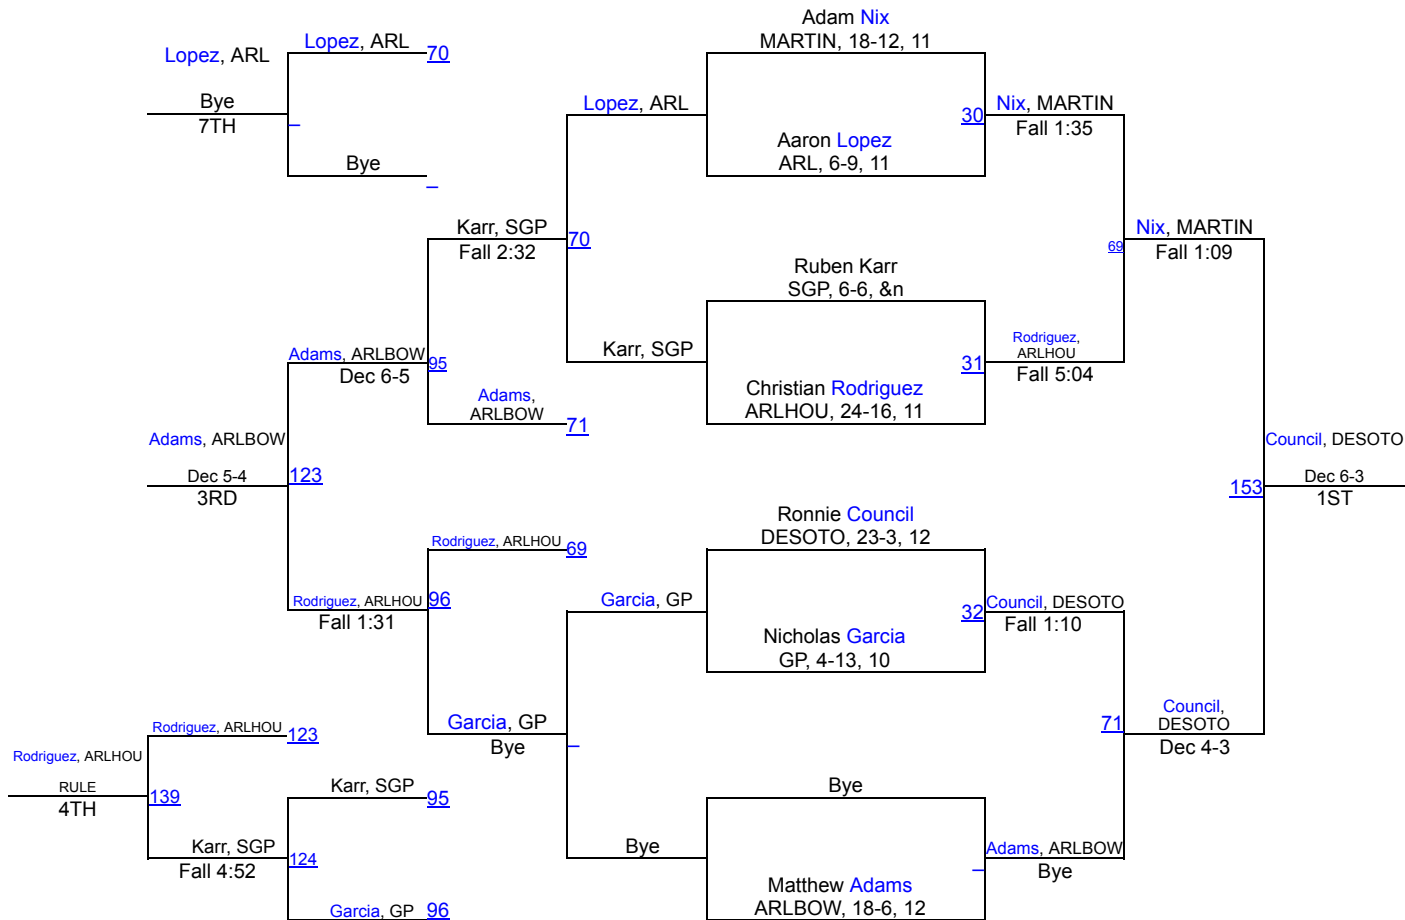

UIL Boys District 3-6A

220 lbs