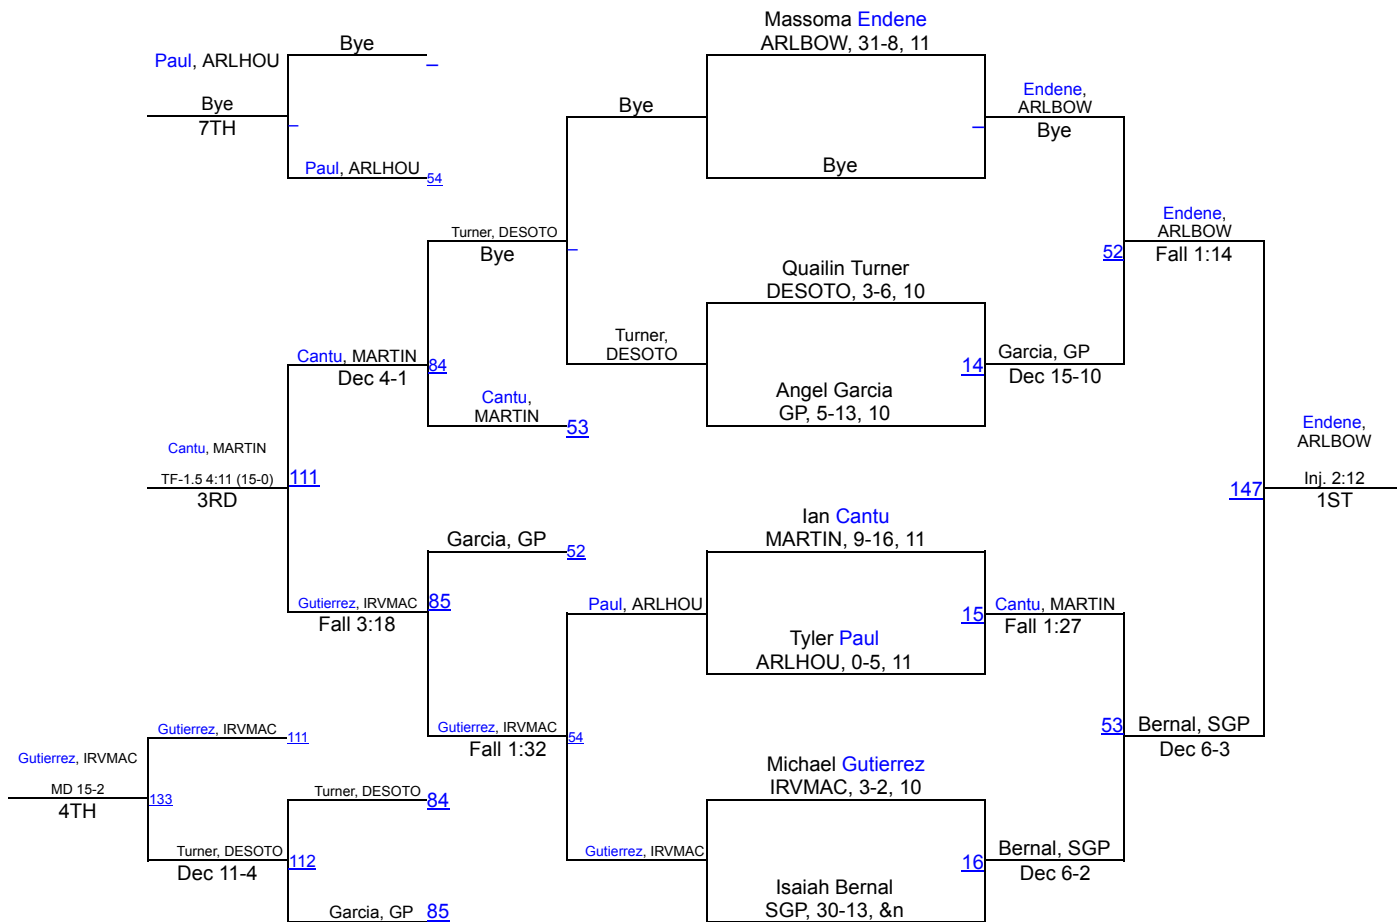

UIL Boys District 3-6A

132 lbs

UIL Boys District 3-6A

138 lbs

UIL Boys District 3-6A

145 lbs

UIL Boys District 3-6A

152 lbs