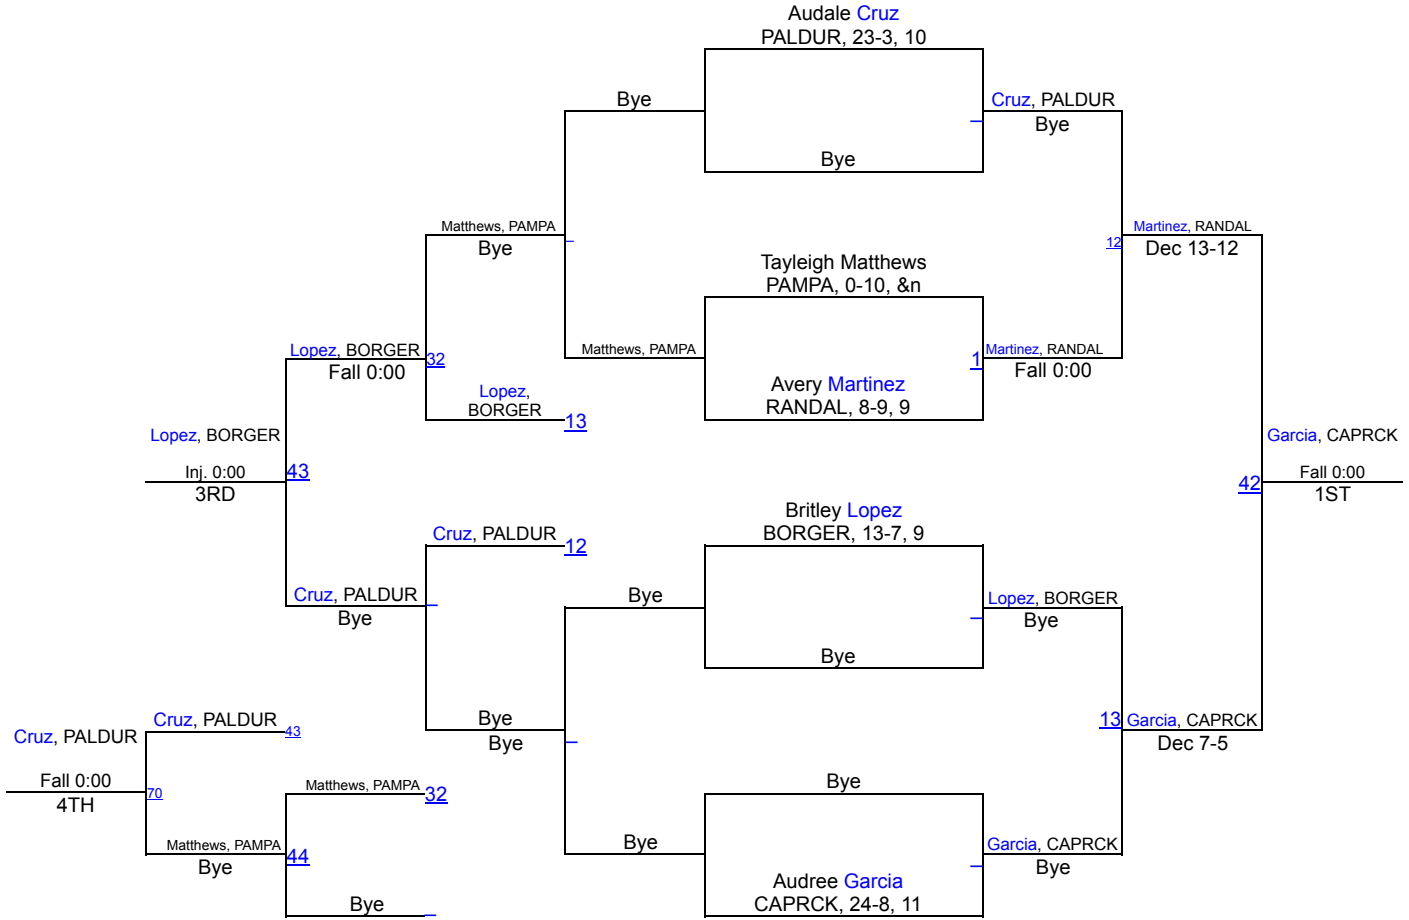

UIL Girls District 3-5A

95 lbs

UIL Girls District 3-5A

102 lbs

UIL Girls District 3-5A

110 lbs

UIL Girls District 3-5A

119 lbs

UIL Girls District 3-5A

128 lbs

UIL Girls District 3-5A

138 lbs

UIL Girls District 3-5A

148 lbs

UIL Girls District 3-5A

165 lbs

UIL Girls District 3-5A

185 lbs

UIL Girls District 3-5A

215 lbs