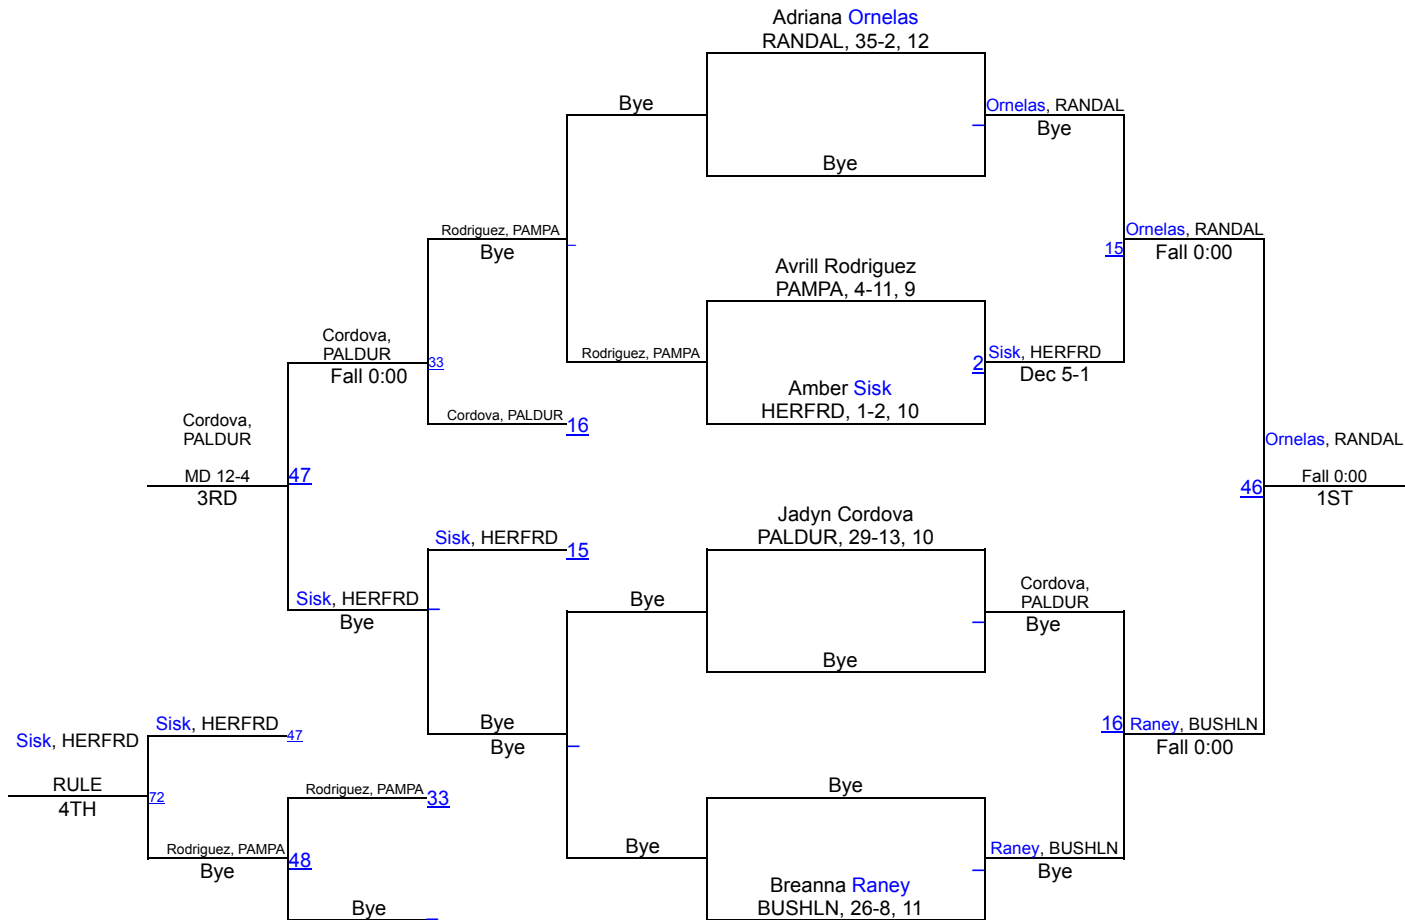

UIL Girls District 3-5A

95 lbs

UIL Girls District 3-5A

102 lbs

UIL Girls District 3-5A

110 lbs

UIL Girls District 3-5A

119 lbs

UIL Girls District 3-5A

128 lbs

UIL Girls District 3-5A

138 lbs

UIL Girls District 3-5A

148 lbs

UIL Girls District 3-5A

165 lbs

UIL Girls District 3-5A

185 lbs

UIL Girls District 3-5A

215 lbs