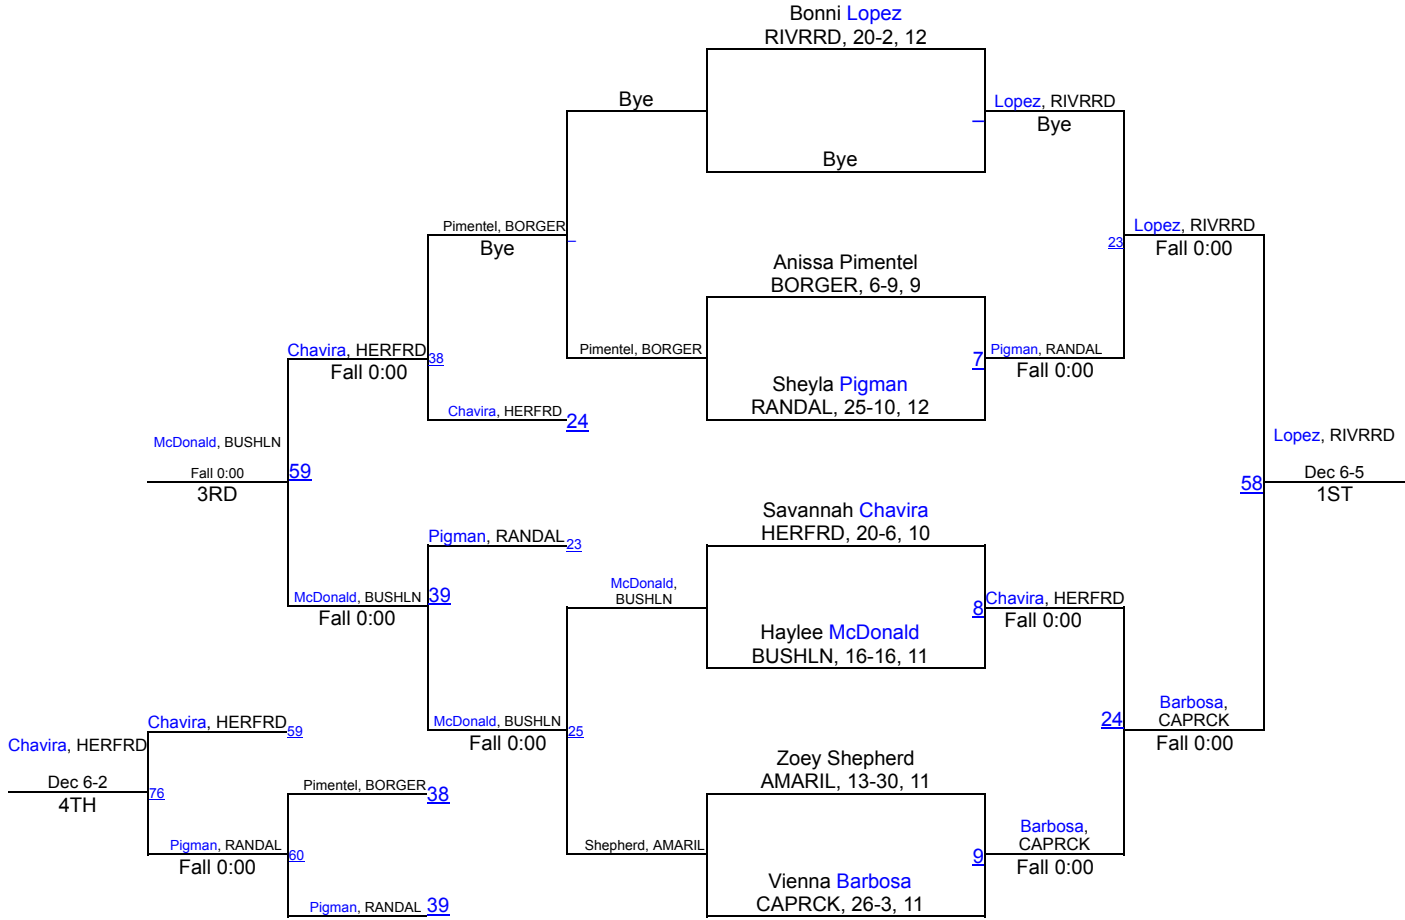

UIL Girls District 3-5A

128 lbs

UIL Girls District 3-5A

138 lbs

UIL Girls District 3-5A

148 lbs

UIL Girls District 3-5A

165 lbs

UIL Girls District 3-5A

185 lbs

UIL Girls District 3-5A

215 lbs