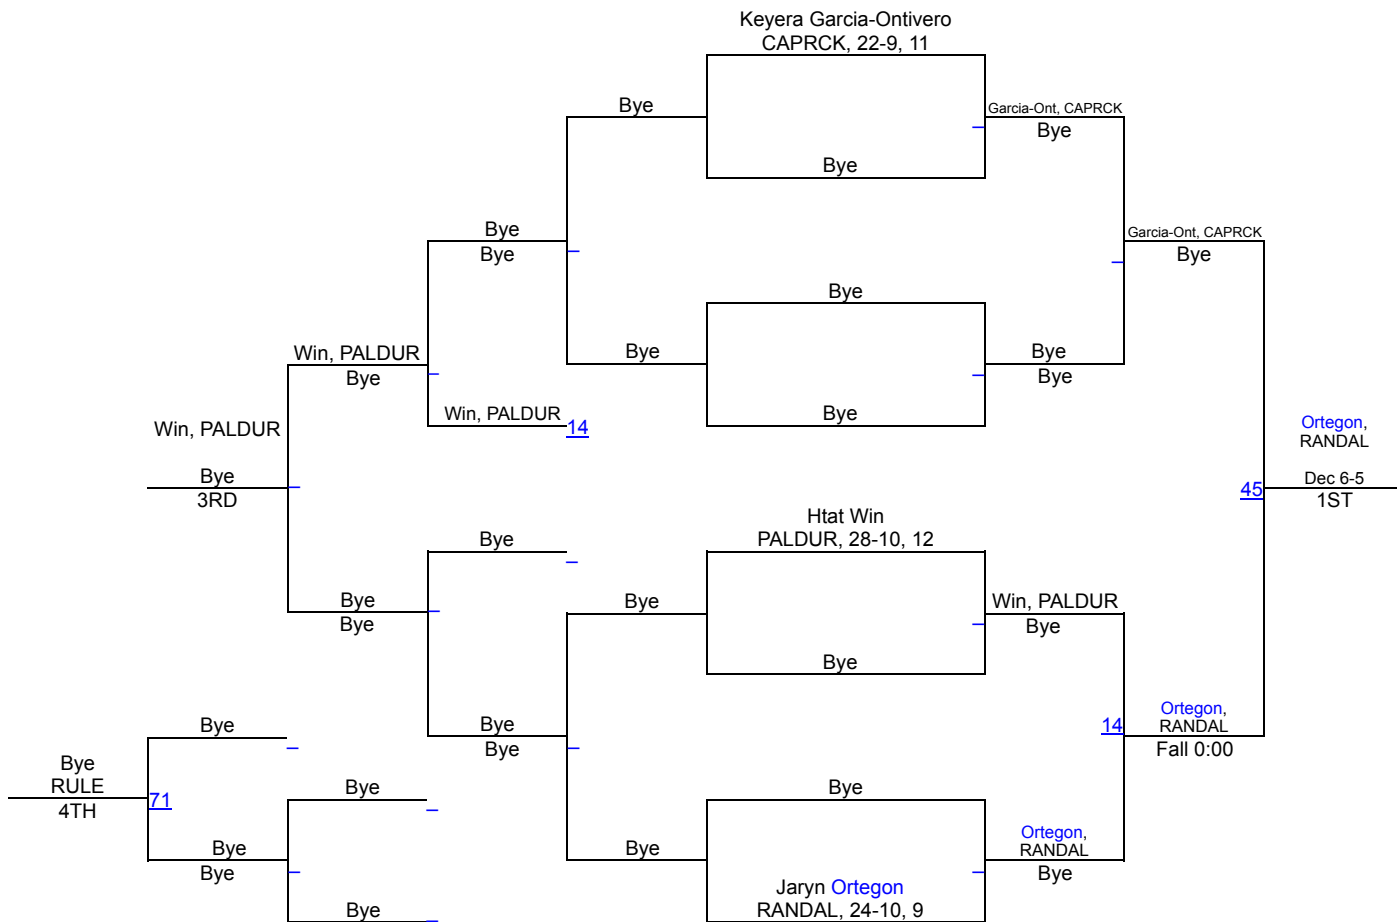

UIL Girls District 3-5A

95 lbs

UIL Girls District 3-5A

102 lbs

UIL Girls District 3-5A

110 lbs

UIL Girls District 3-5A

119 lbs

UIL Girls District 3-5A

128 lbs

UIL Girls District 3-5A

138 lbs

UIL Girls District 3-5A

148 lbs

UIL Girls District 3-5A

165 lbs

UIL Girls District 3-5A

185 lbs

UIL Girls District 3-5A

215 lbs