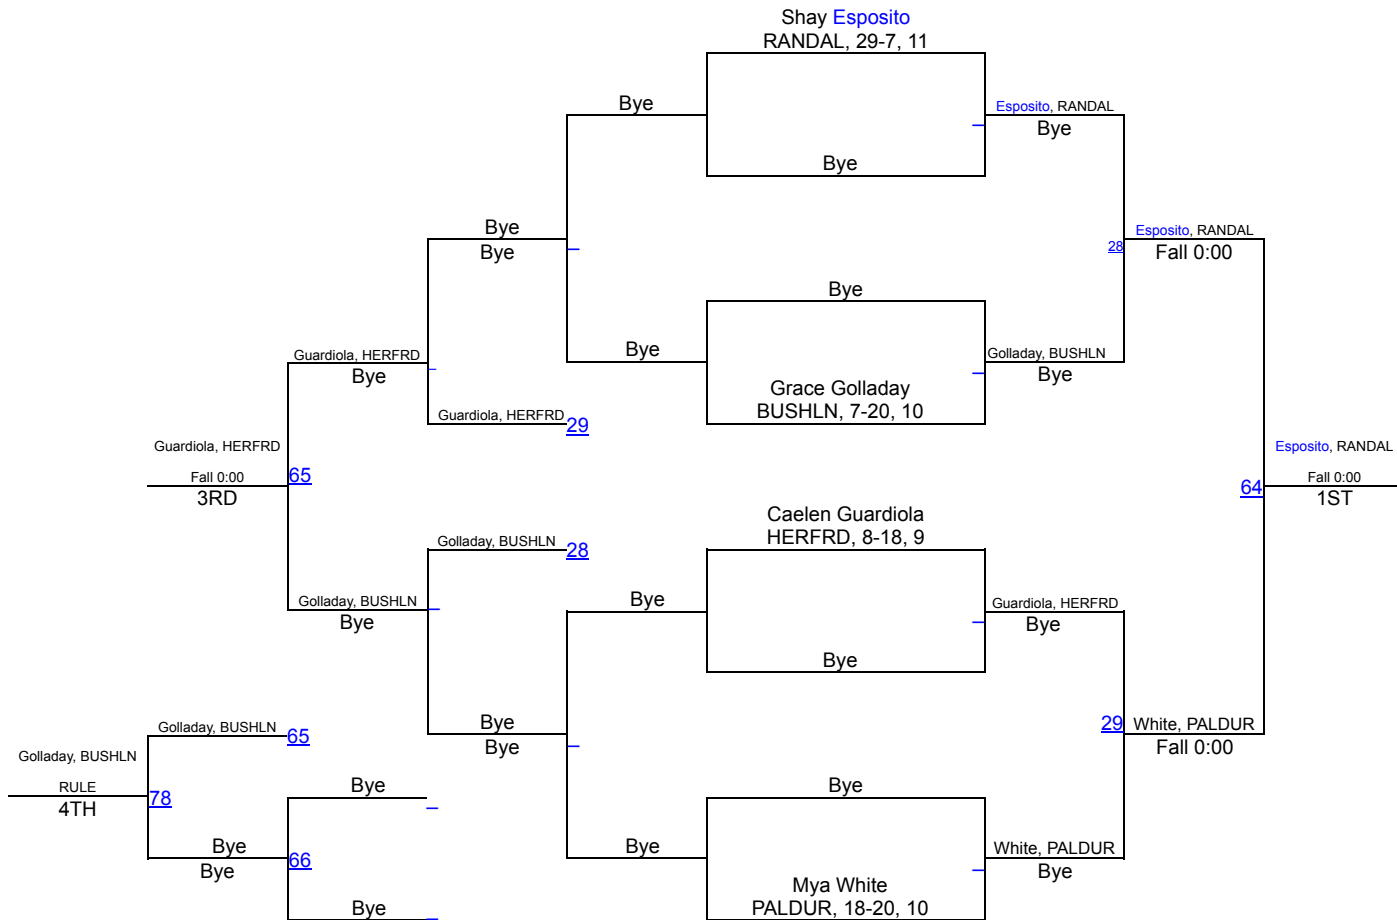

UIL Girls District 3-5A

128 lbs

UIL Girls District 3-5A

138 lbs

UIL Girls District 3-5A

148 lbs

UIL Girls District 3-5A

165 lbs

UIL Girls District 3-5A

185 lbs

UIL Girls District 3-5A

215 lbs