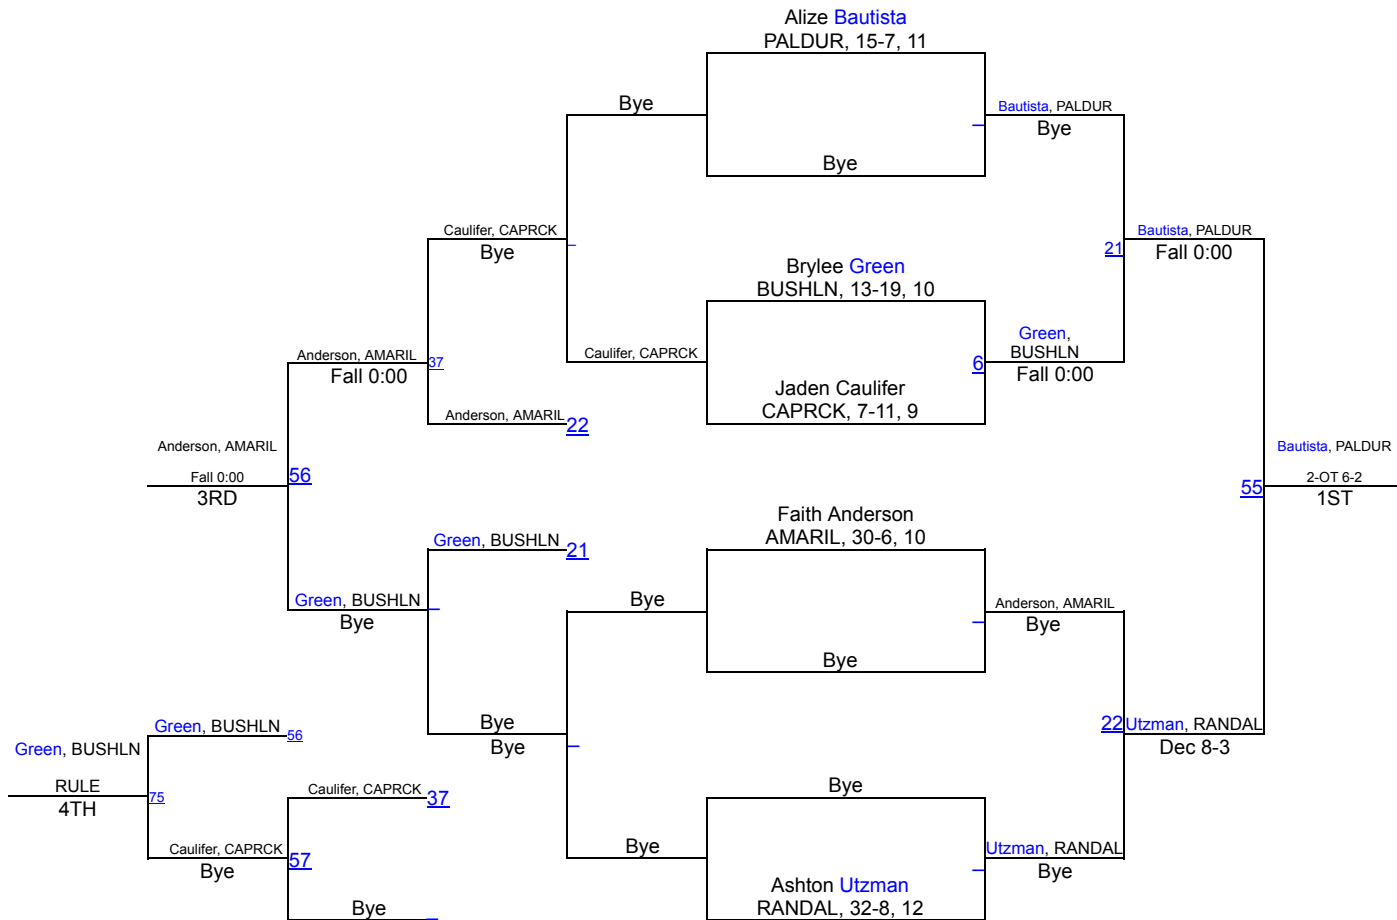

UIL Girls District 3-5A

95 lbs

UIL Girls District 3-5A

102 lbs

UIL Girls District 3-5A

110 lbs

UIL Girls District 3-5A

119 lbs

UIL Girls District 3-5A

128 lbs

UIL Girls District 3-5A

138 lbs

UIL Girls District 3-5A

148 lbs

UIL Girls District 3-5A

165 lbs