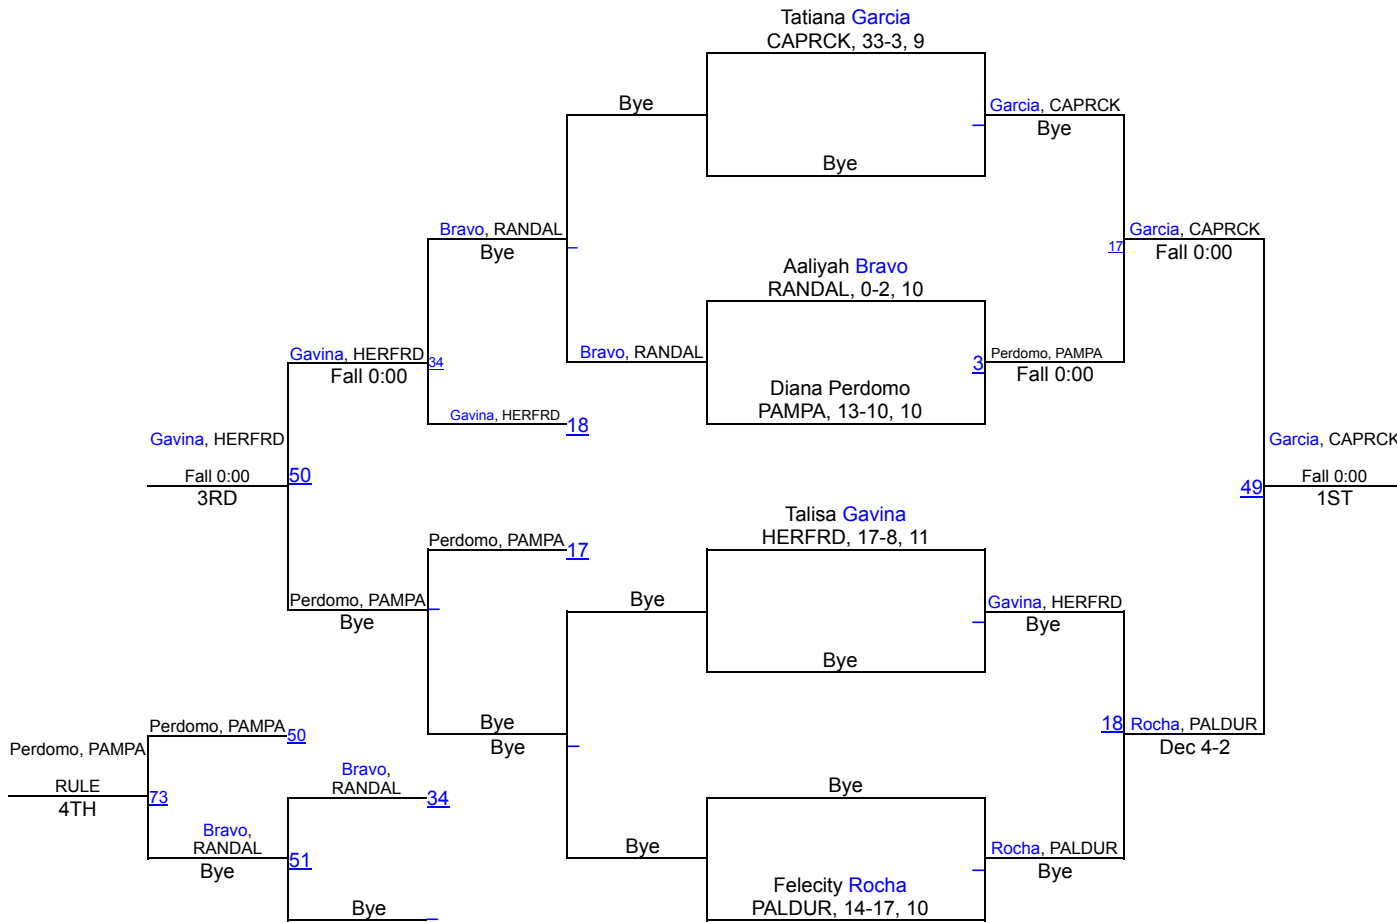

UIL Girls District 3-5A

95 lbs

UIL Girls District 3-5A

102 lbs

UIL Girls District 3-5A

110 lbs

UIL Girls District 3-5A

119 lbs

UIL Girls District 3-5A

128 lbs

UIL Girls District 3-5A

138 lbs

UIL Girls District 3-5A

148 lbs

UIL Girls District 3-5A

165 lbs

UIL Girls District 3-5A

185 lbs

UIL Girls District 3-5A

215 lbs