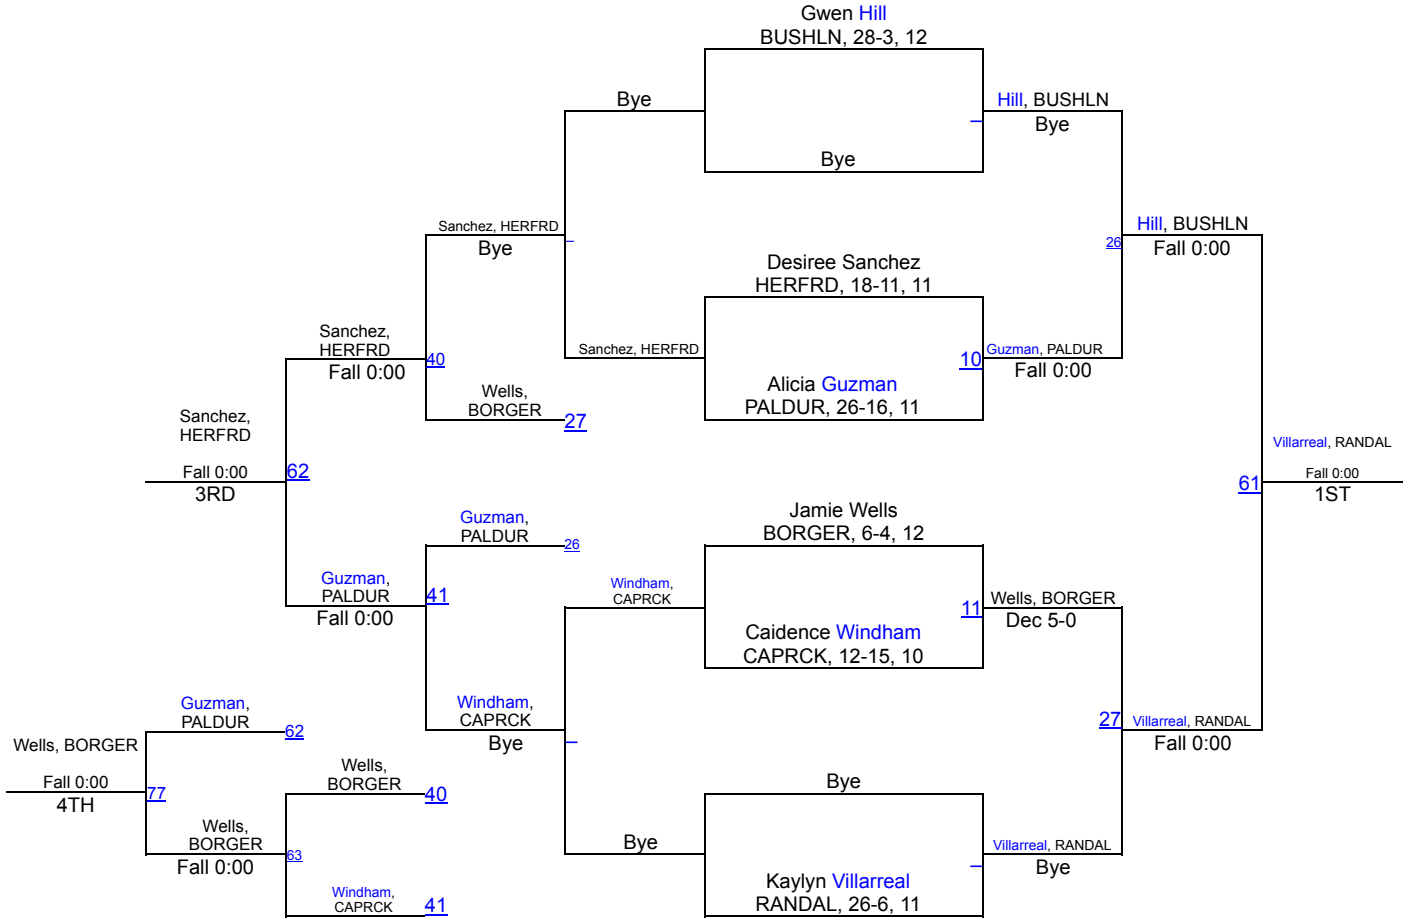

UIL Girls District 3-5A

128 lbs

UIL Girls District 3-5A

138 lbs

UIL Girls District 3-5A

148 lbs

UIL Girls District 3-5A

165 lbs

UIL Girls District 3-5A

185 lbs

UIL Girls District 3-5A

215 lbs