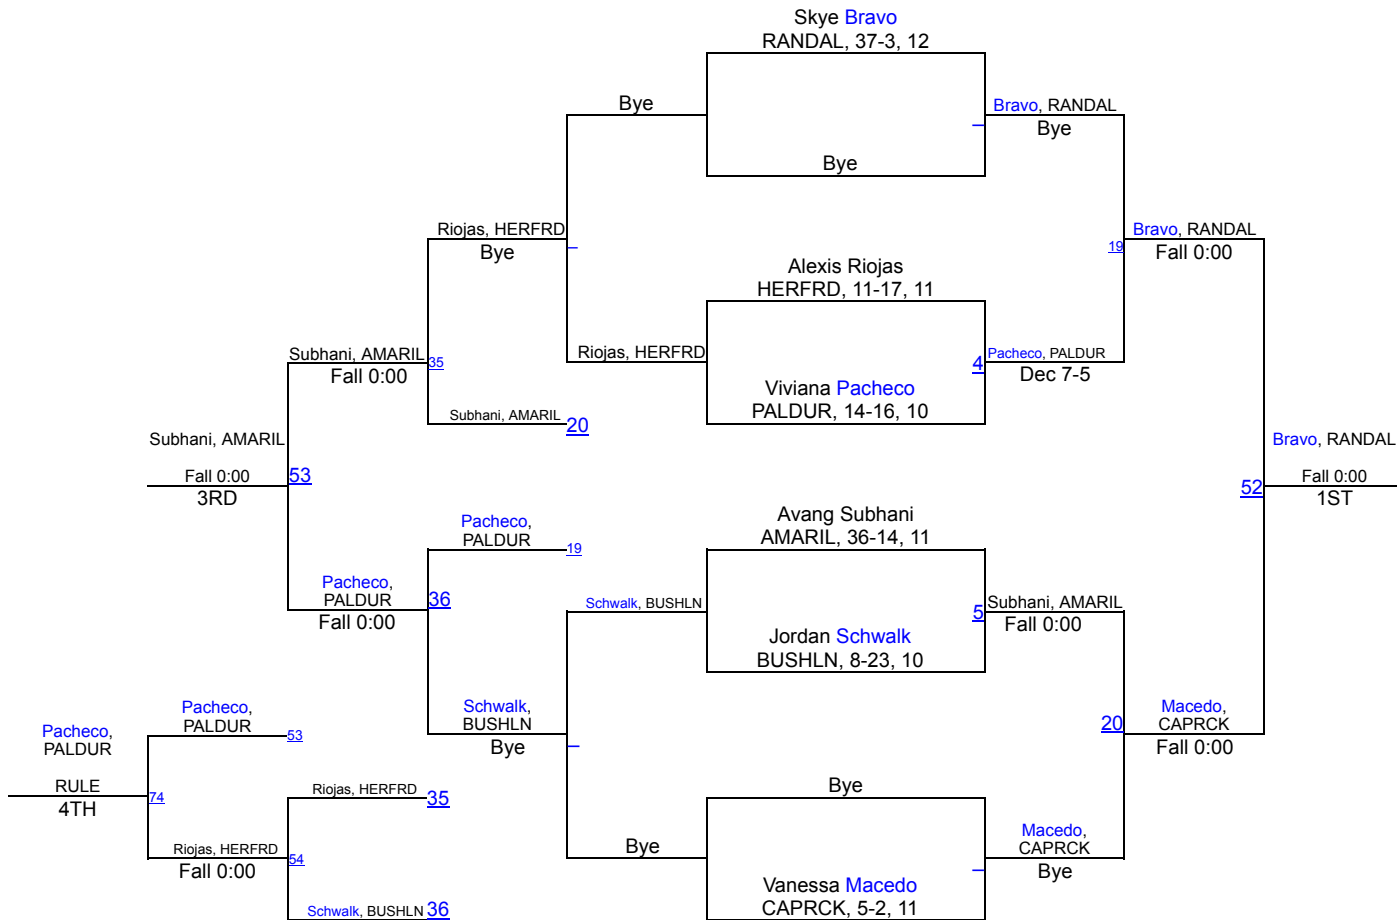

UIL Girls District 3-5A

95 lbs

UIL Girls District 3-5A

102 lbs

UIL Girls District 3-5A

110 lbs

UIL Girls District 3-5A

119 lbs

UIL Girls District 3-5A

128 lbs

UIL Girls District 3-5A

138 lbs

UIL Girls District 3-5A

148 lbs

UIL Girls District 3-5A

165 lbs

UIL Girls District 3-5A

185 lbs

UIL Girls District 3-5A

215 lbs