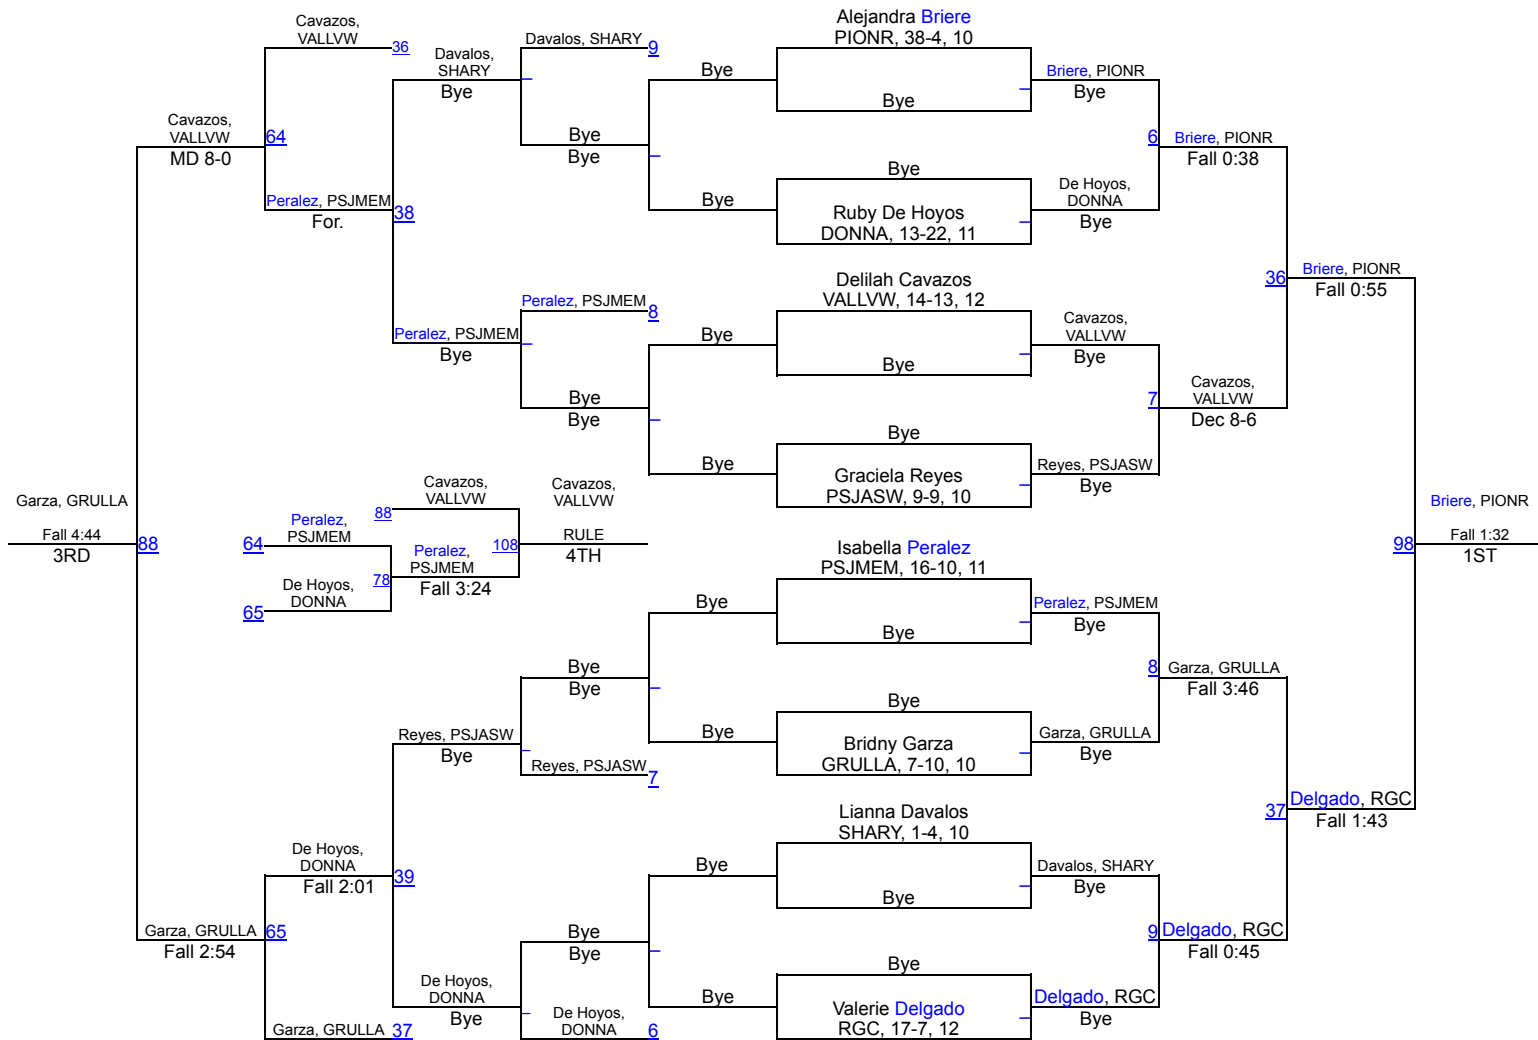

UIL Girls District 16-5A

102 lbs

UIL Girls District 16-5A

110 lbs

UIL Girls District 16-5A

119 lbs

UIL Girls District 16-5A

138 lbs

UIL Girls District 16-5A

165 lbs

UIL Girls District 16-5A

185 lbs

UIL Girls District 16-5A

215 lbs