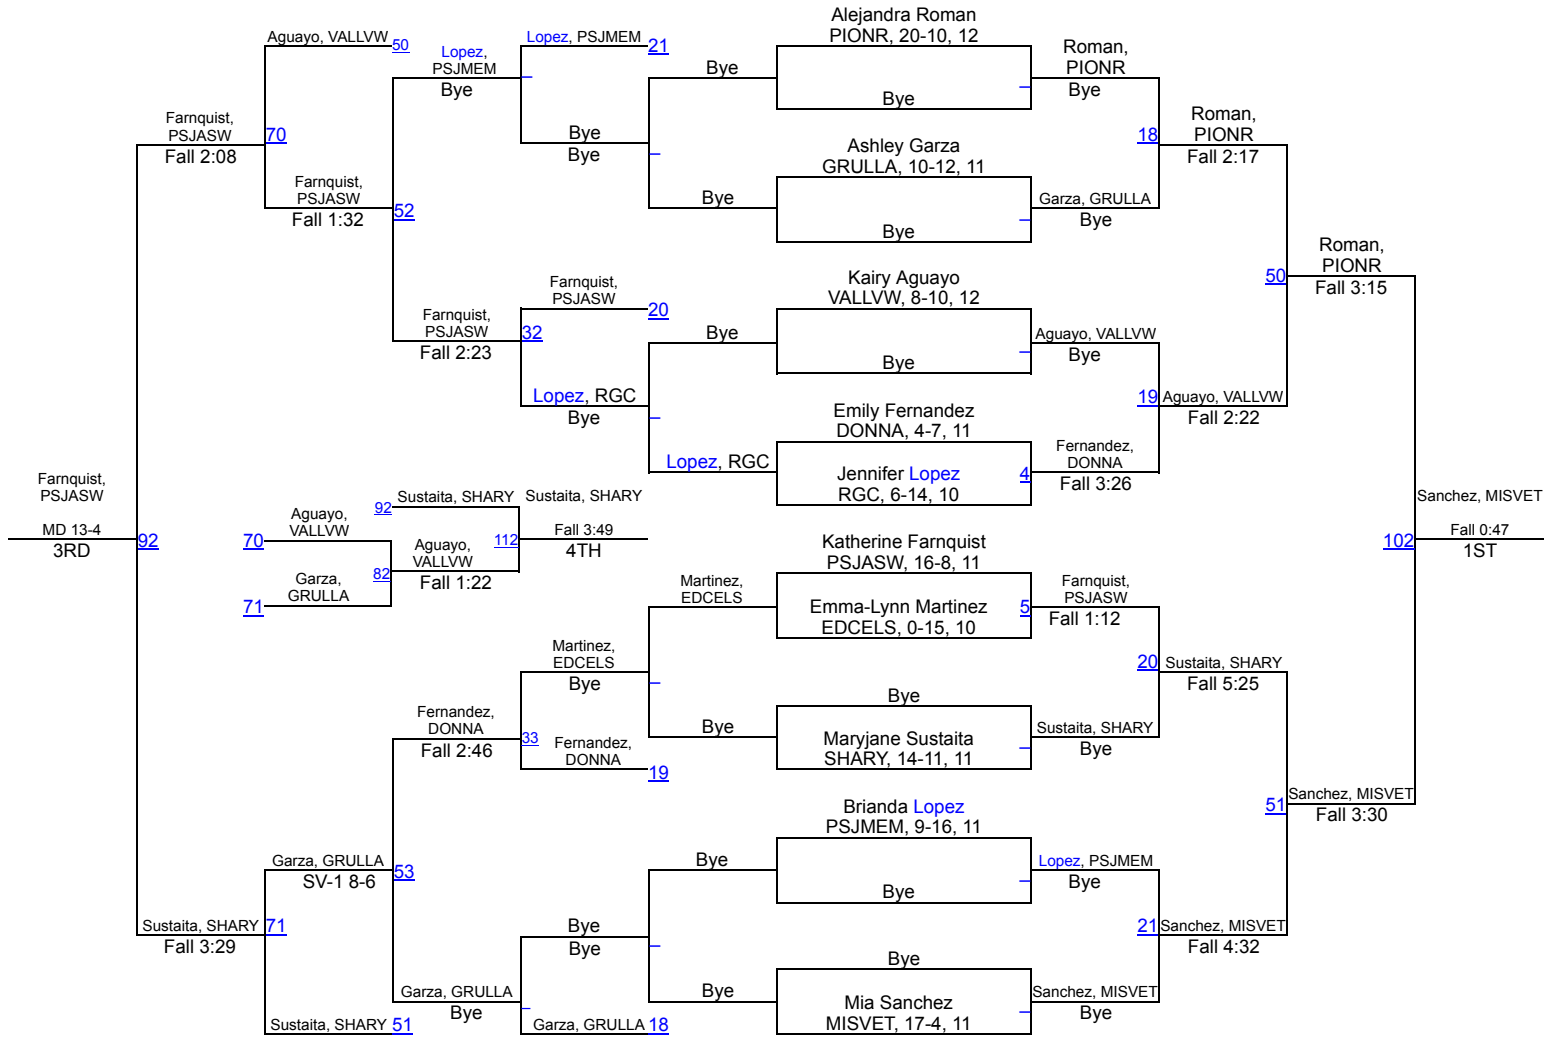

UIL Girls District 16-5A

102 lbs

UIL Girls District 16-5A

110 lbs

UIL Girls District 16-5A

119 lbs

UIL Girls District 16-5A

138 lbs

UIL Girls District 16-5A

165 lbs

UIL Girls District 16-5A

185 lbs

UIL Girls District 16-5A

215 lbs