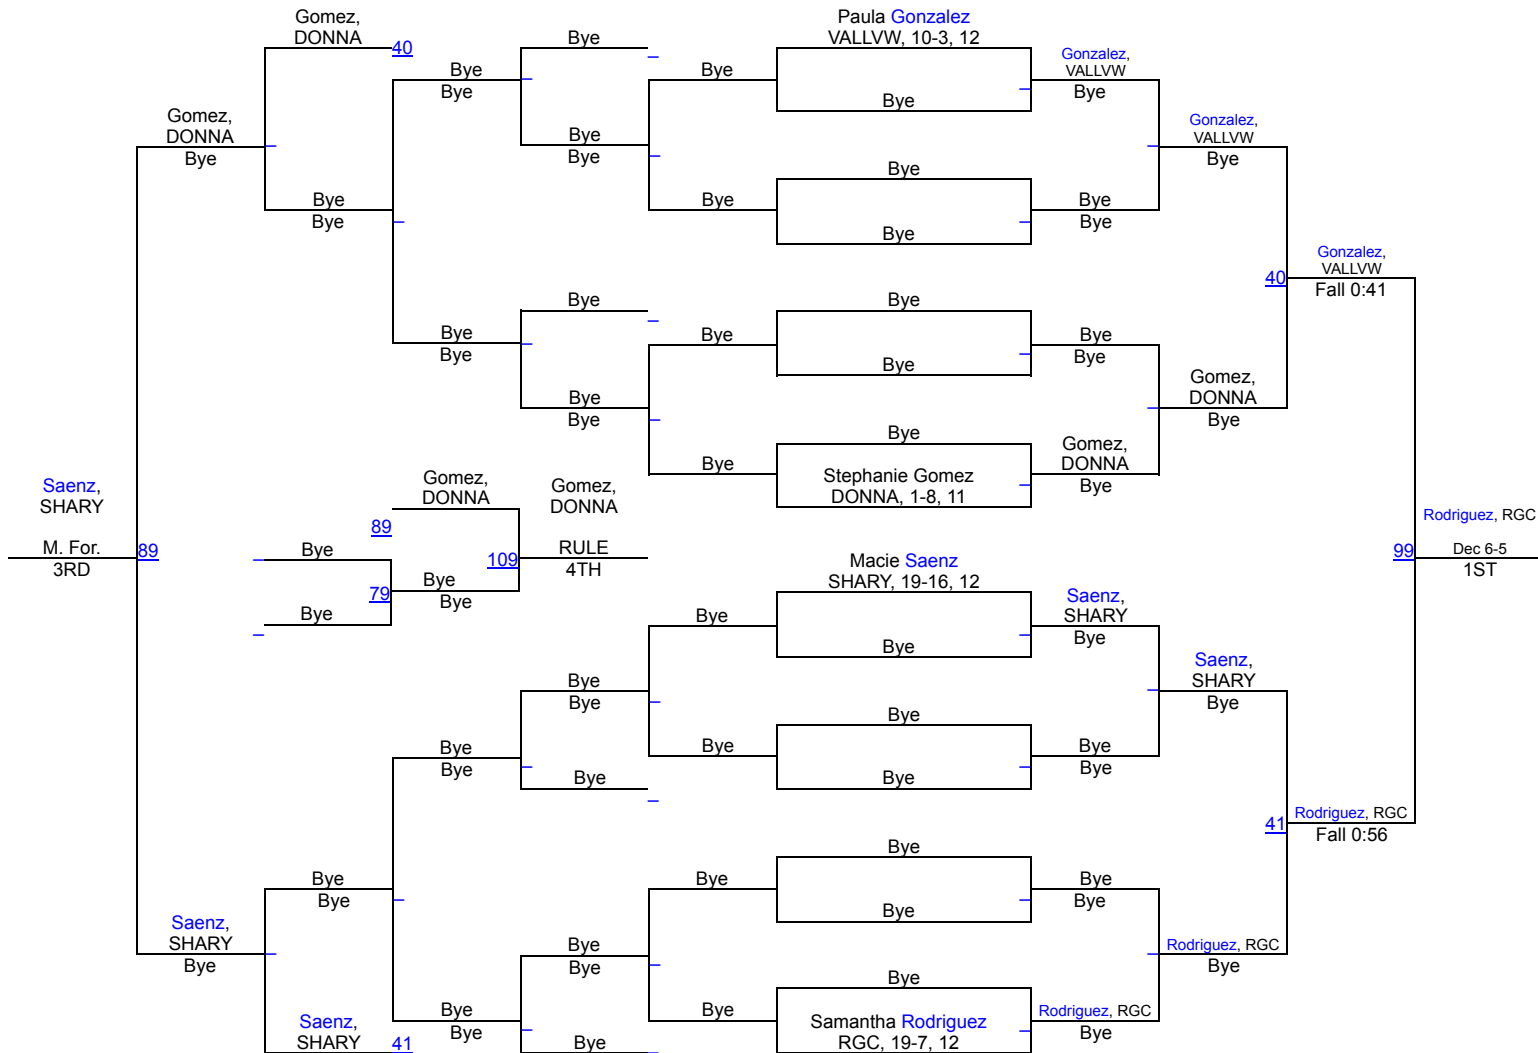

UIL Girls District 16-5A

102 lbs

UIL Girls District 16-5A

110 lbs

UIL Girls District 16-5A

119 lbs

UIL Girls District 16-5A

138 lbs

UIL Girls District 16-5A

165 lbs

UIL Girls District 16-5A

185 lbs

UIL Girls District 16-5A

215 lbs