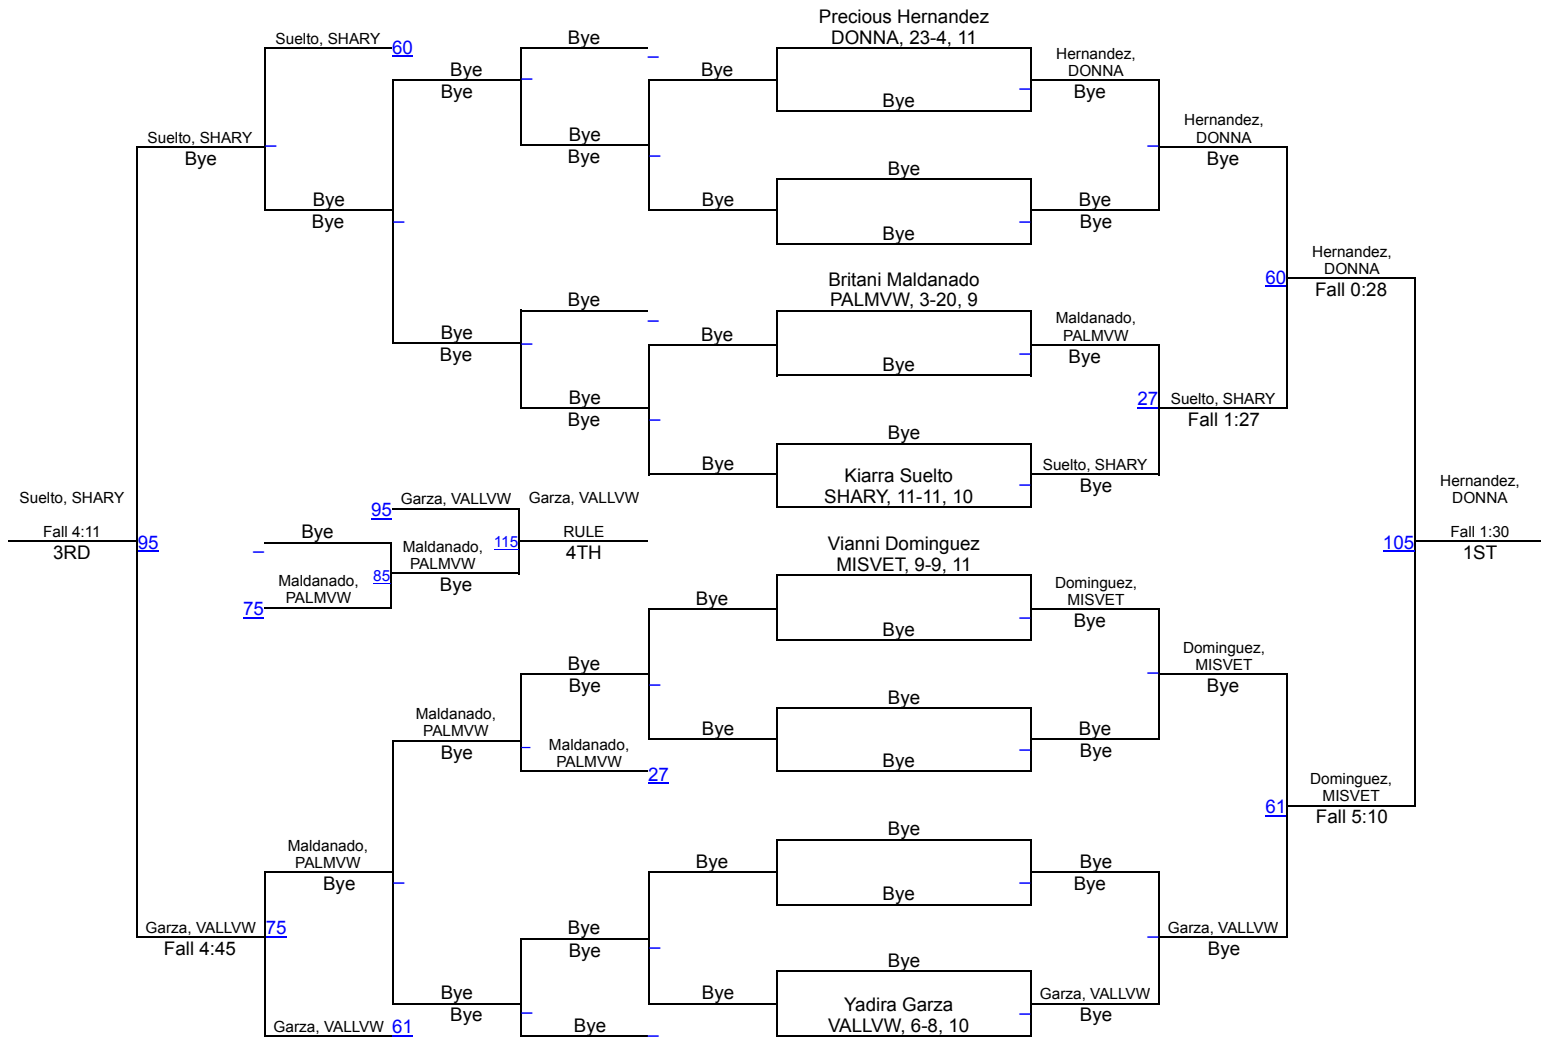

UIL Girls District 16-5A

102 lbs

UIL Girls District 16-5A

110 lbs

UIL Girls District 16-5A

119 lbs

UIL Girls District 16-5A

138 lbs

UIL Girls District 16-5A

165 lbs

UIL Girls District 16-5A

185 lbs

UIL Girls District 16-5A

215 lbs