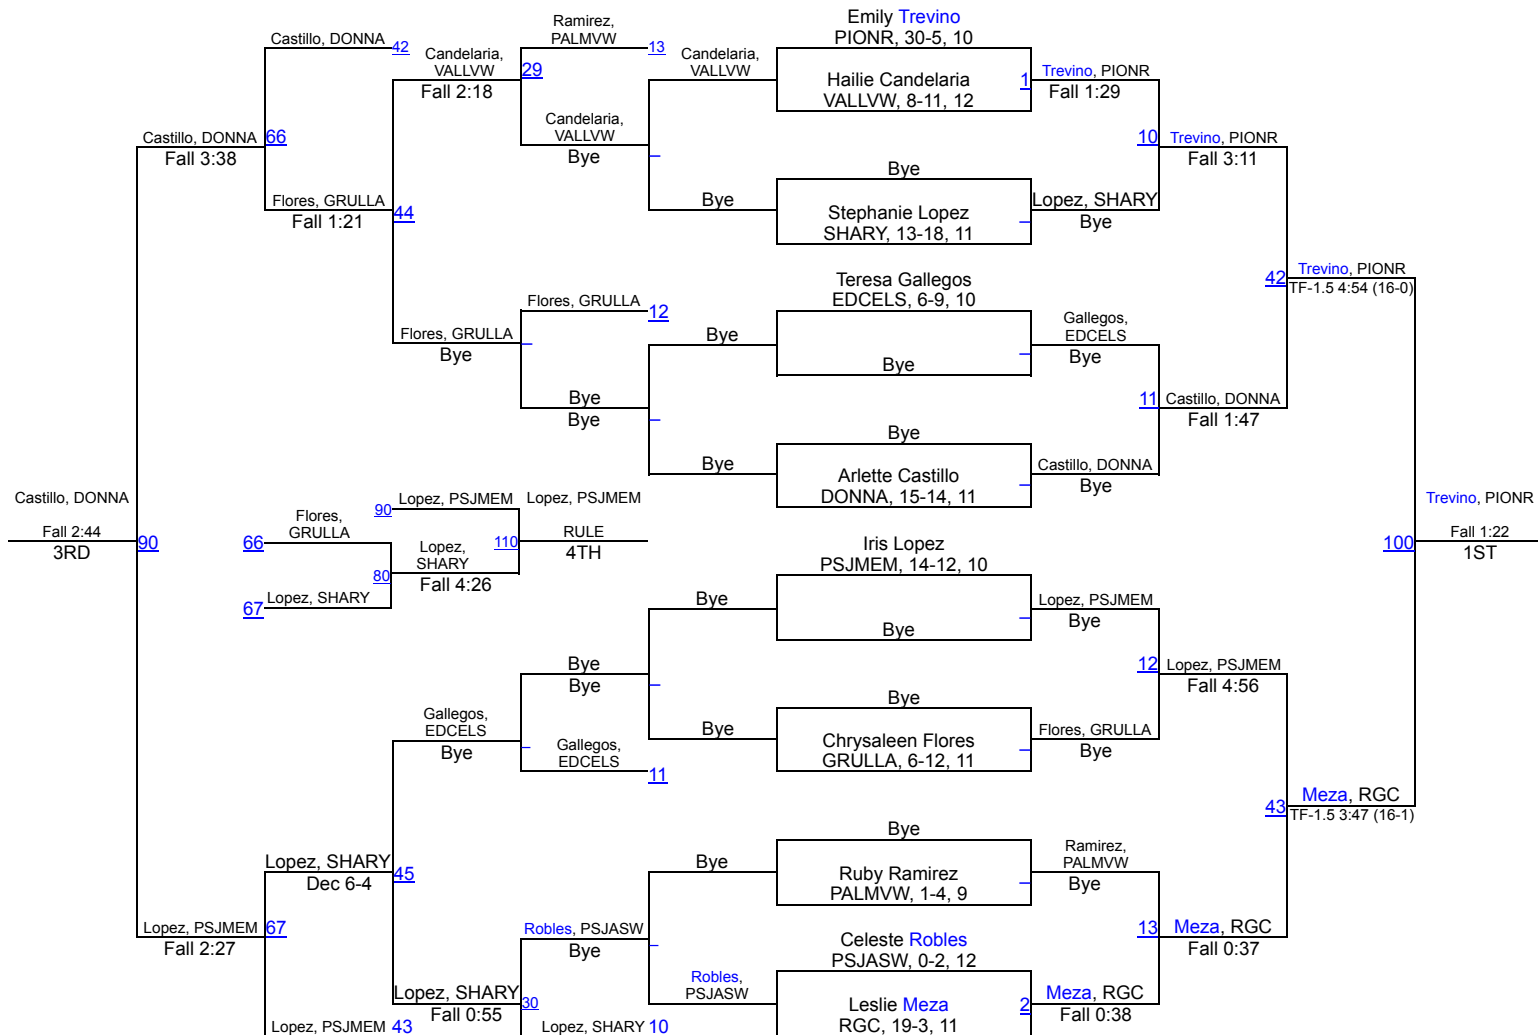

UIL Girls District 16-5A

102 lbs

UIL Girls District 16-5A

110 lbs

UIL Girls District 16-5A

119 lbs

UIL Girls District 16-5A

138 lbs

UIL Girls District 16-5A

165 lbs

UIL Girls District 16-5A

185 lbs

UIL Girls District 16-5A

215 lbs