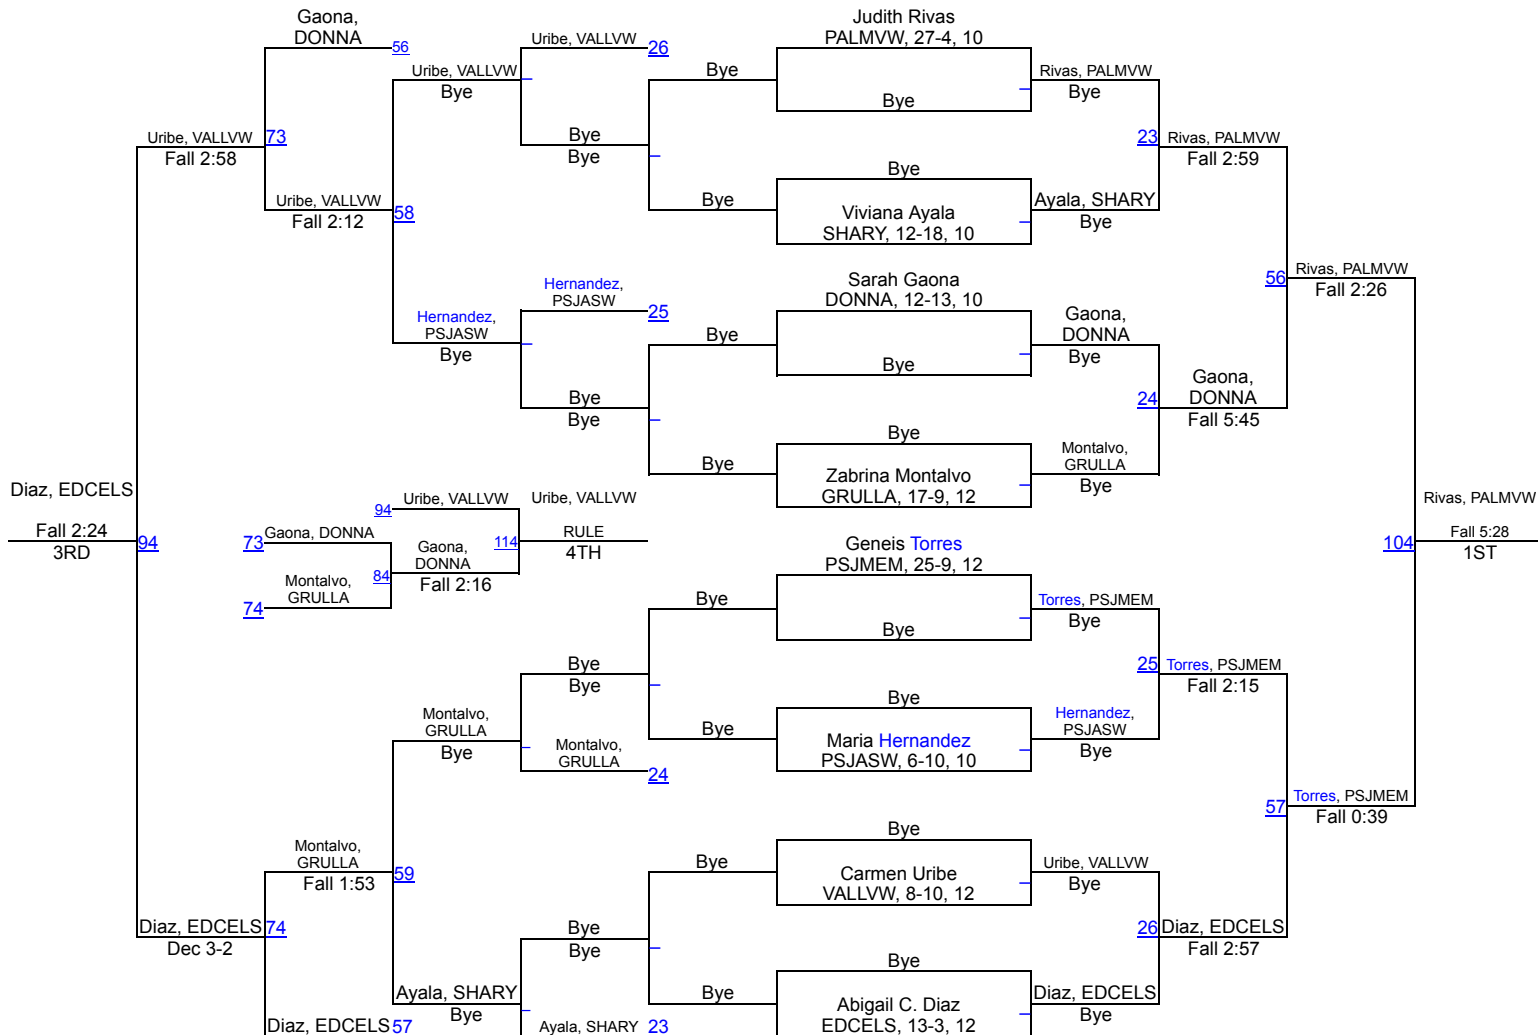

UIL Girls District 16-5A

102 lbs

UIL Girls District 16-5A

110 lbs

UIL Girls District 16-5A

119 lbs

UIL Girls District 16-5A

138 lbs

UIL Girls District 16-5A

165 lbs

UIL Girls District 16-5A

185 lbs

UIL Girls District 16-5A

215 lbs