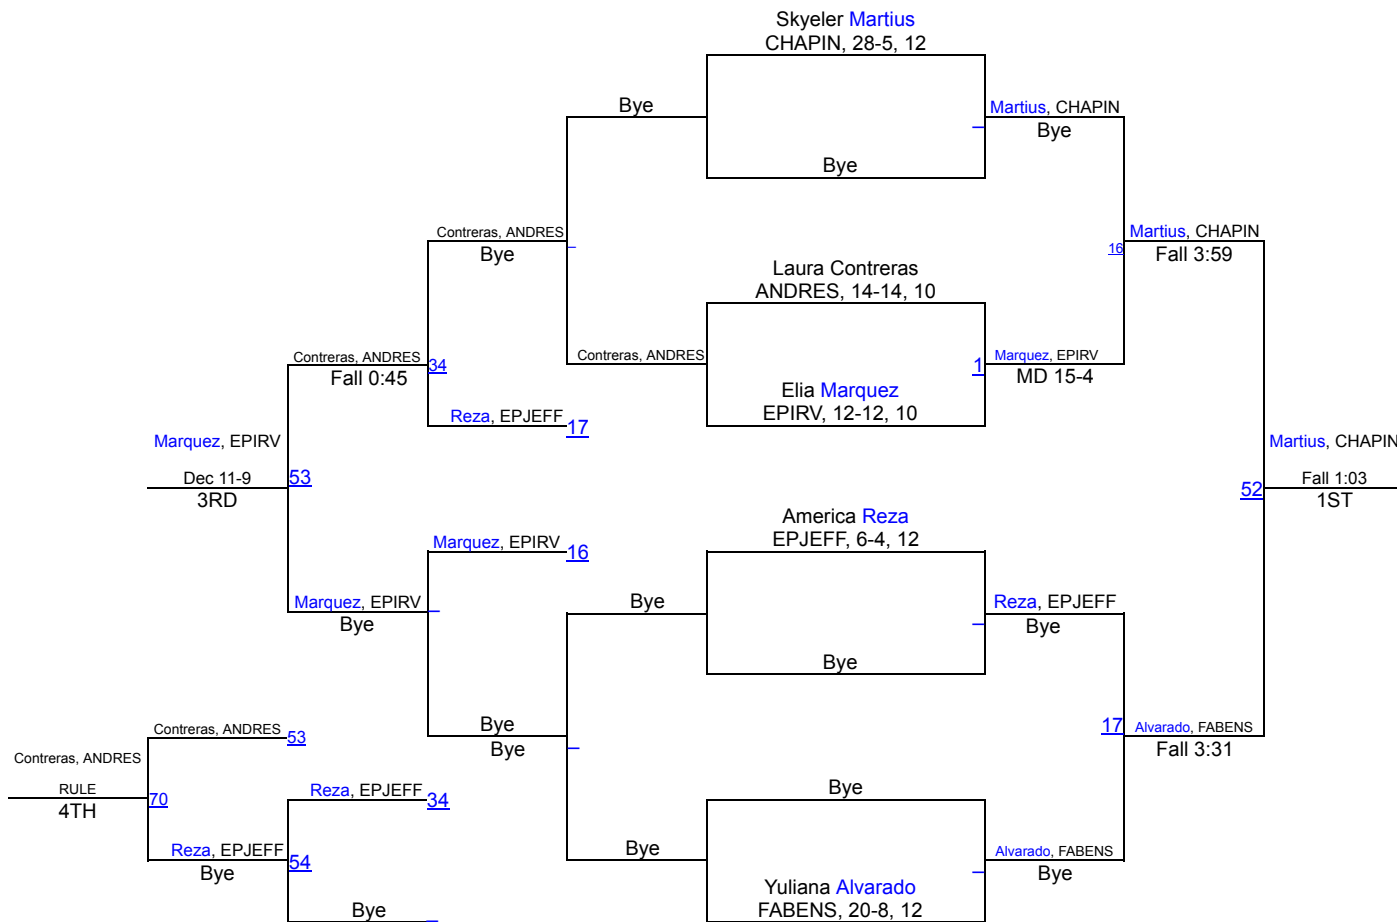

UIL Girls District 1-5A

95

UIL Girls District 1-5A

102 lbs

UIL Girls District 1-5A

110 lbs

UIL Girls District 1-5A

119 lbs

UIL Girls District 1-5A

128 lbs

UIL Girls District 1-5A

138 lbs

UIL Girls District 1-5A

148 lbs

UIL Girls District 1-5A

165