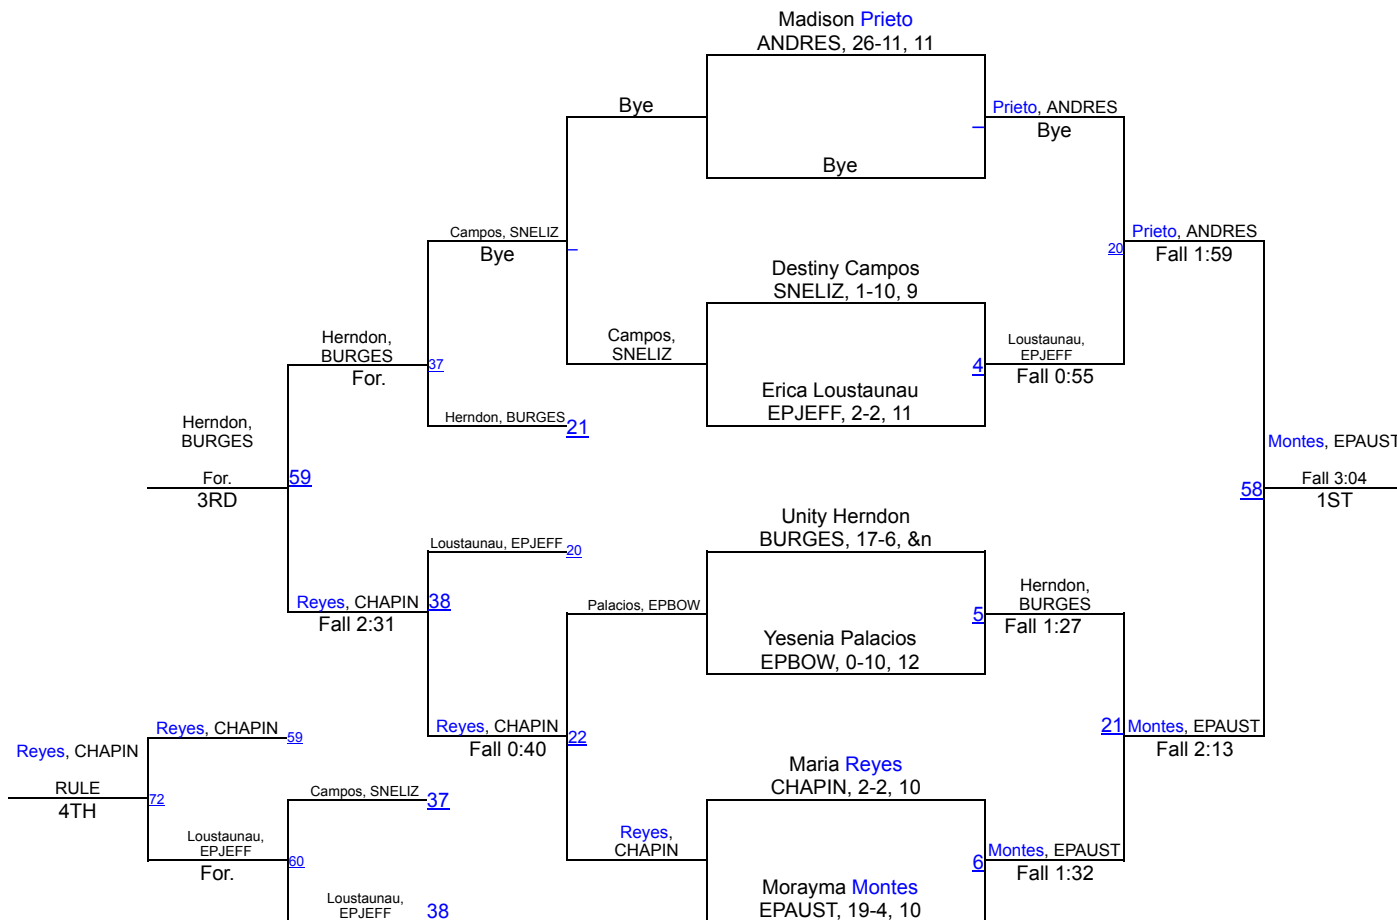

UIL Girls District 1-5A

95

UIL Girls District 1-5A

102 lbs

UIL Girls District 1-5A

110 lbs

UIL Girls District 1-5A

119 lbs

UIL Girls District 1-5A

128 lbs

UIL Girls District 1-5A

138 lbs

UIL Girls District 1-5A

148 lbs

UIL Girls District 1-5A

165