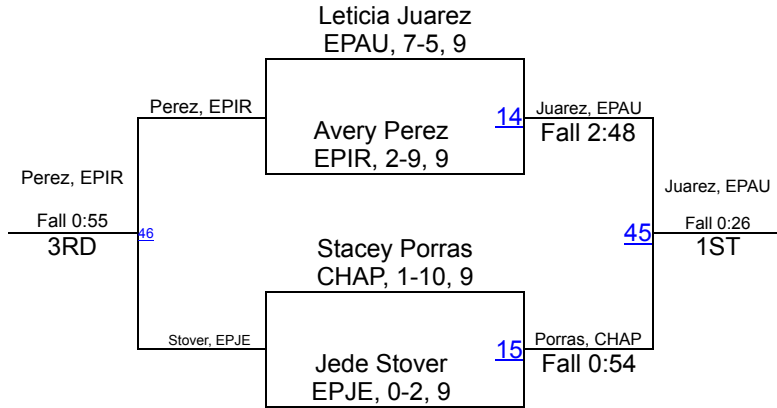

UIL Girls District 1-5A

95

UIL Girls District 1-5A

102 lbs

UIL Girls District 1-5A

110 lbs

UIL Girls District 1-5A

119 lbs

UIL Girls District 1-5A

128 lbs

UIL Girls District 1-5A

138 lbs

UIL Girls District 1-5A

148 lbs

UIL Girls District 1-5A

165