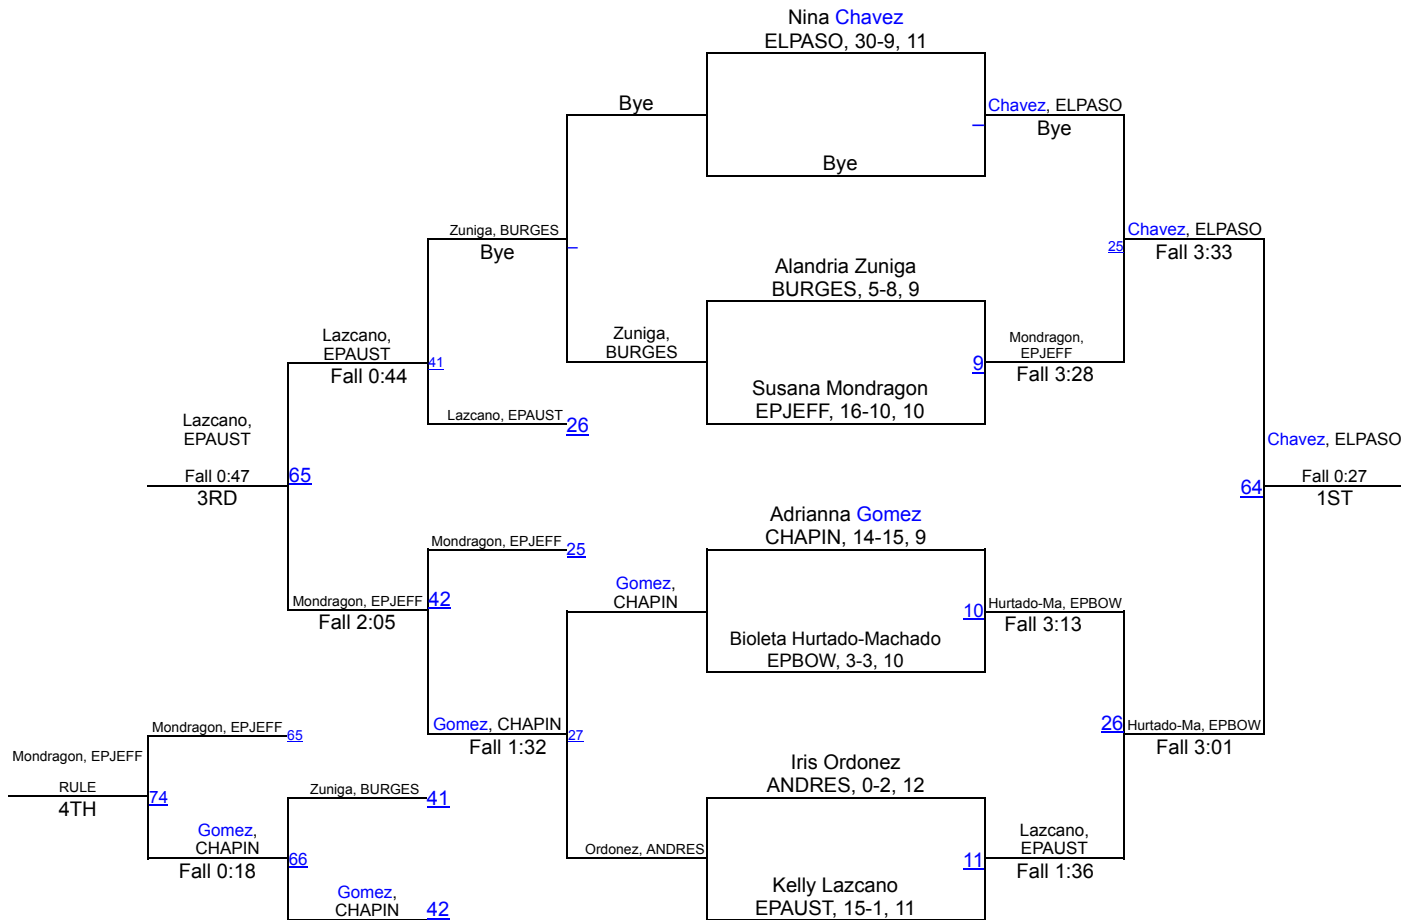

UIL Girls District 1-5A

95

UIL Girls District 1-5A

102 lbs

UIL Girls District 1-5A

110 lbs

UIL Girls District 1-5A

119 lbs

UIL Girls District 1-5A

128 lbs

UIL Girls District 1-5A

138 lbs

UIL Girls District 1-5A

148 lbs

UIL Girls District 1-5A

165