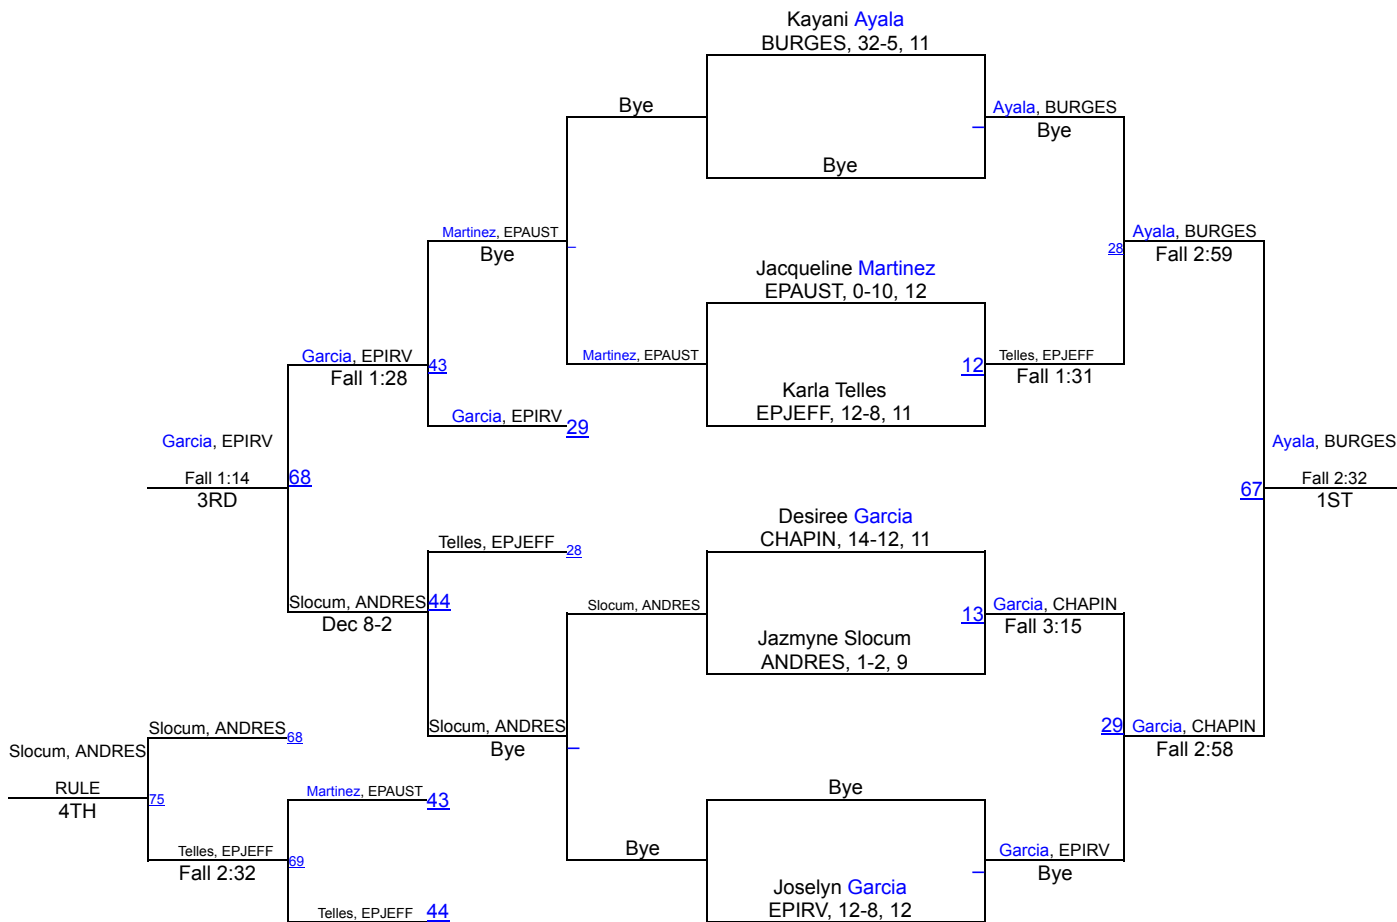

UIL Girls District 1-5A

95

UIL Girls District 1-5A

102 lbs

UIL Girls District 1-5A

110 lbs

UIL Girls District 1-5A

119 lbs

UIL Girls District 1-5A

128 lbs

UIL Girls District 1-5A

138 lbs

UIL Girls District 1-5A

148 lbs

UIL Girls District 1-5A

165

UIL Girls District 1-5A

185

UIL Girls District 1-5A

215