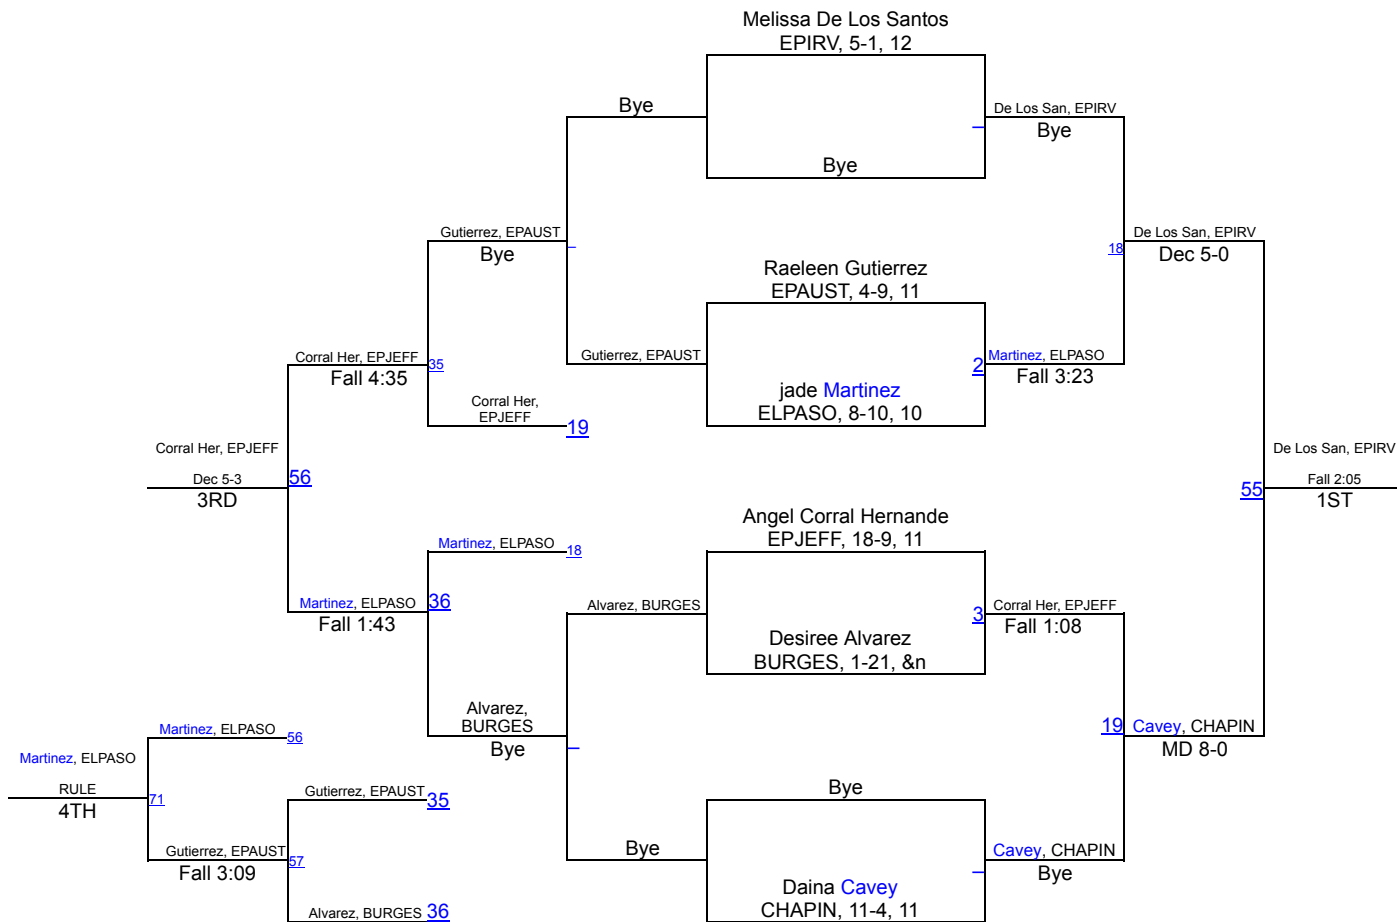

UIL Girls District 1-5A

95

UIL Girls District 1-5A

102 lbs

UIL Girls District 1-5A

110 lbs

UIL Girls District 1-5A

119 lbs

UIL Girls District 1-5A

128 lbs

UIL Girls District 1-5A

138 lbs

UIL Girls District 1-5A

148 lbs

UIL Girls District 1-5A

165

UIL Girls District 1-5A

185

UIL Girls District 1-5A

215