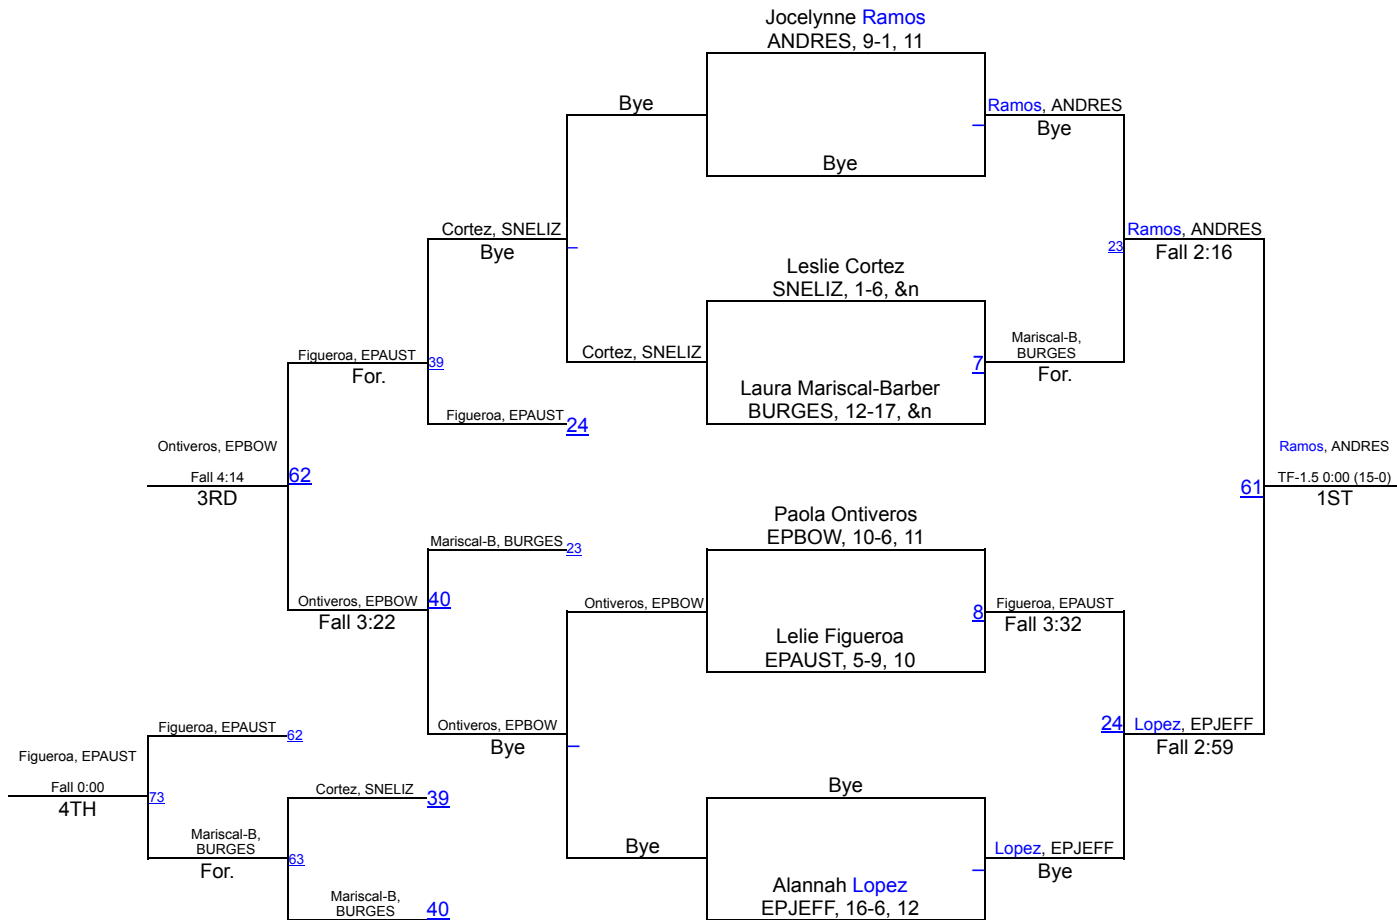

UIL Girls District 1-5A

95

UIL Girls District 1-5A

102 lbs

UIL Girls District 1-5A

110 lbs

UIL Girls District 1-5A

119 lbs

UIL Girls District 1-5A

128 lbs

UIL Girls District 1-5A

138 lbs

UIL Girls District 1-5A

148 lbs

UIL Girls District 1-5A

165