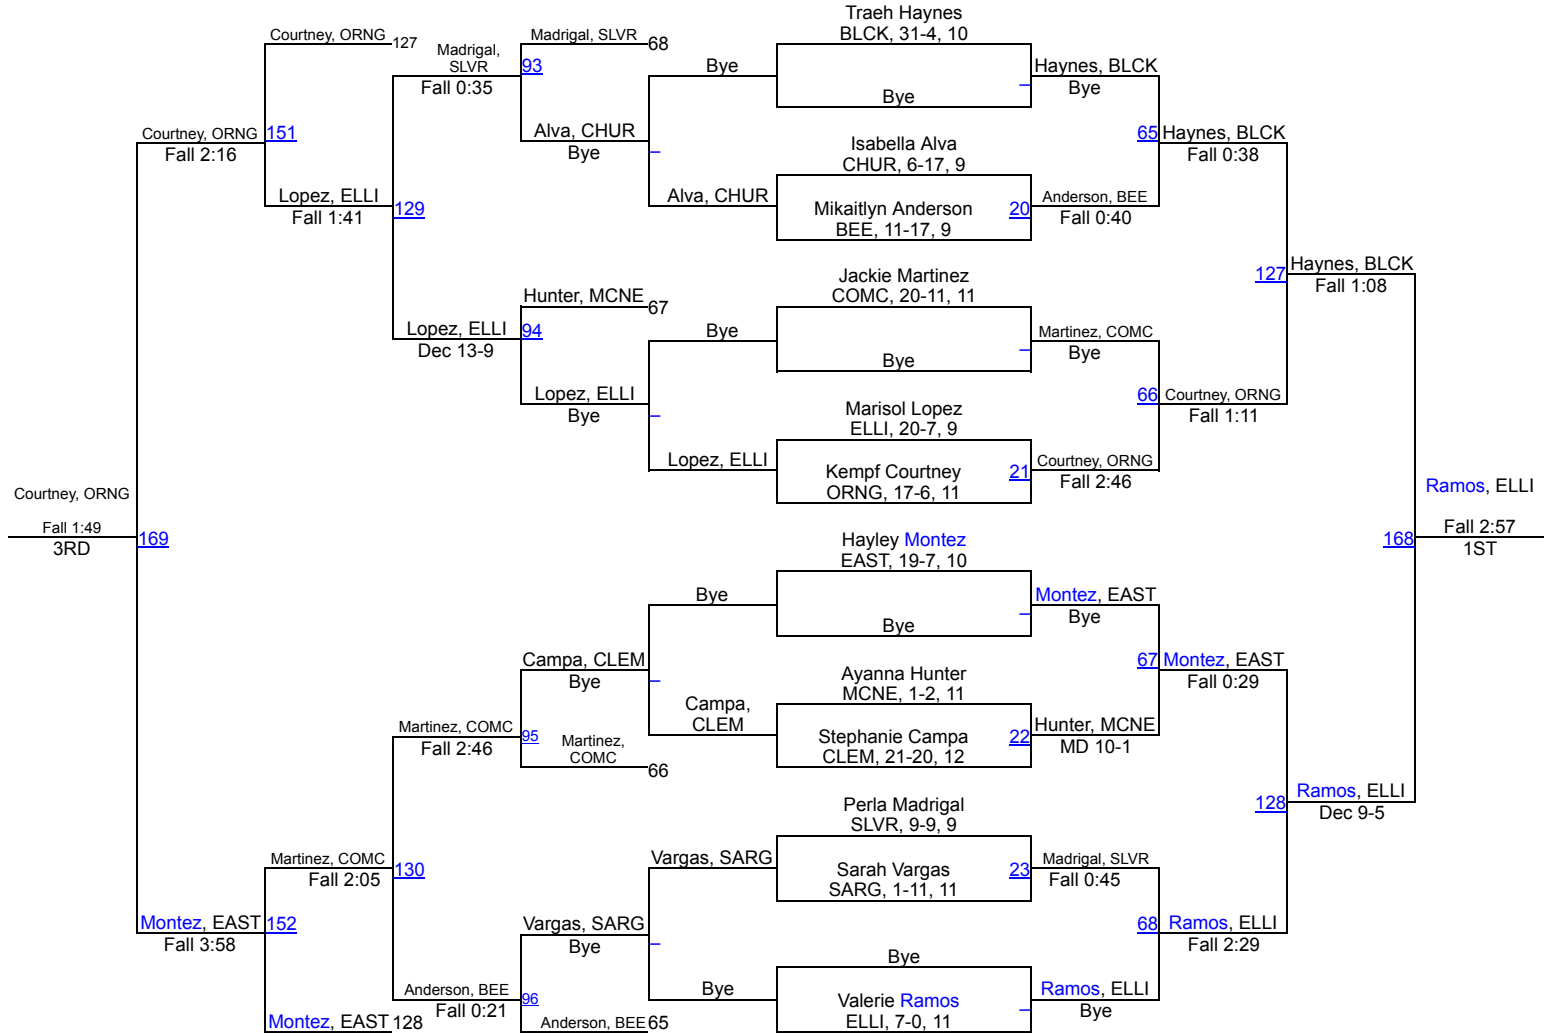

# 2019 Girls Black N Blue Invitational

**G148**

# 2019 Girls Black N Blue Invitational

**G165**

# 2019 Girls Black N Blue Invitational

**G185**