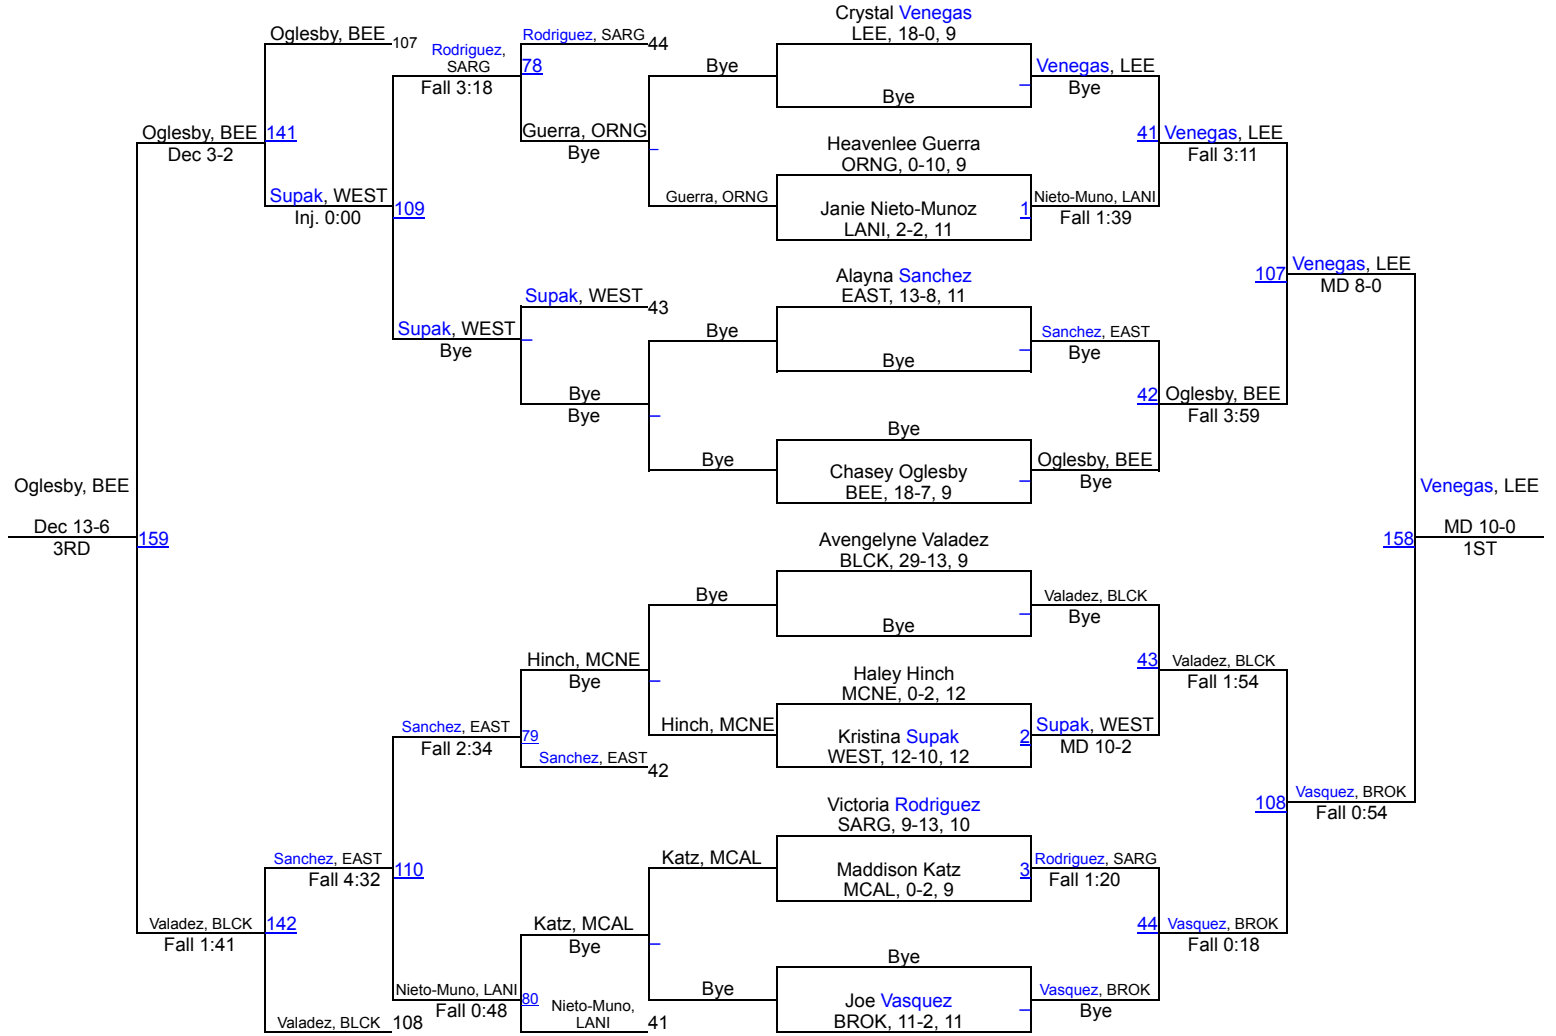

# 2019 Girls Black N Blue Invitational

# 2019 Girls Black N Blue Invitational

**G102**