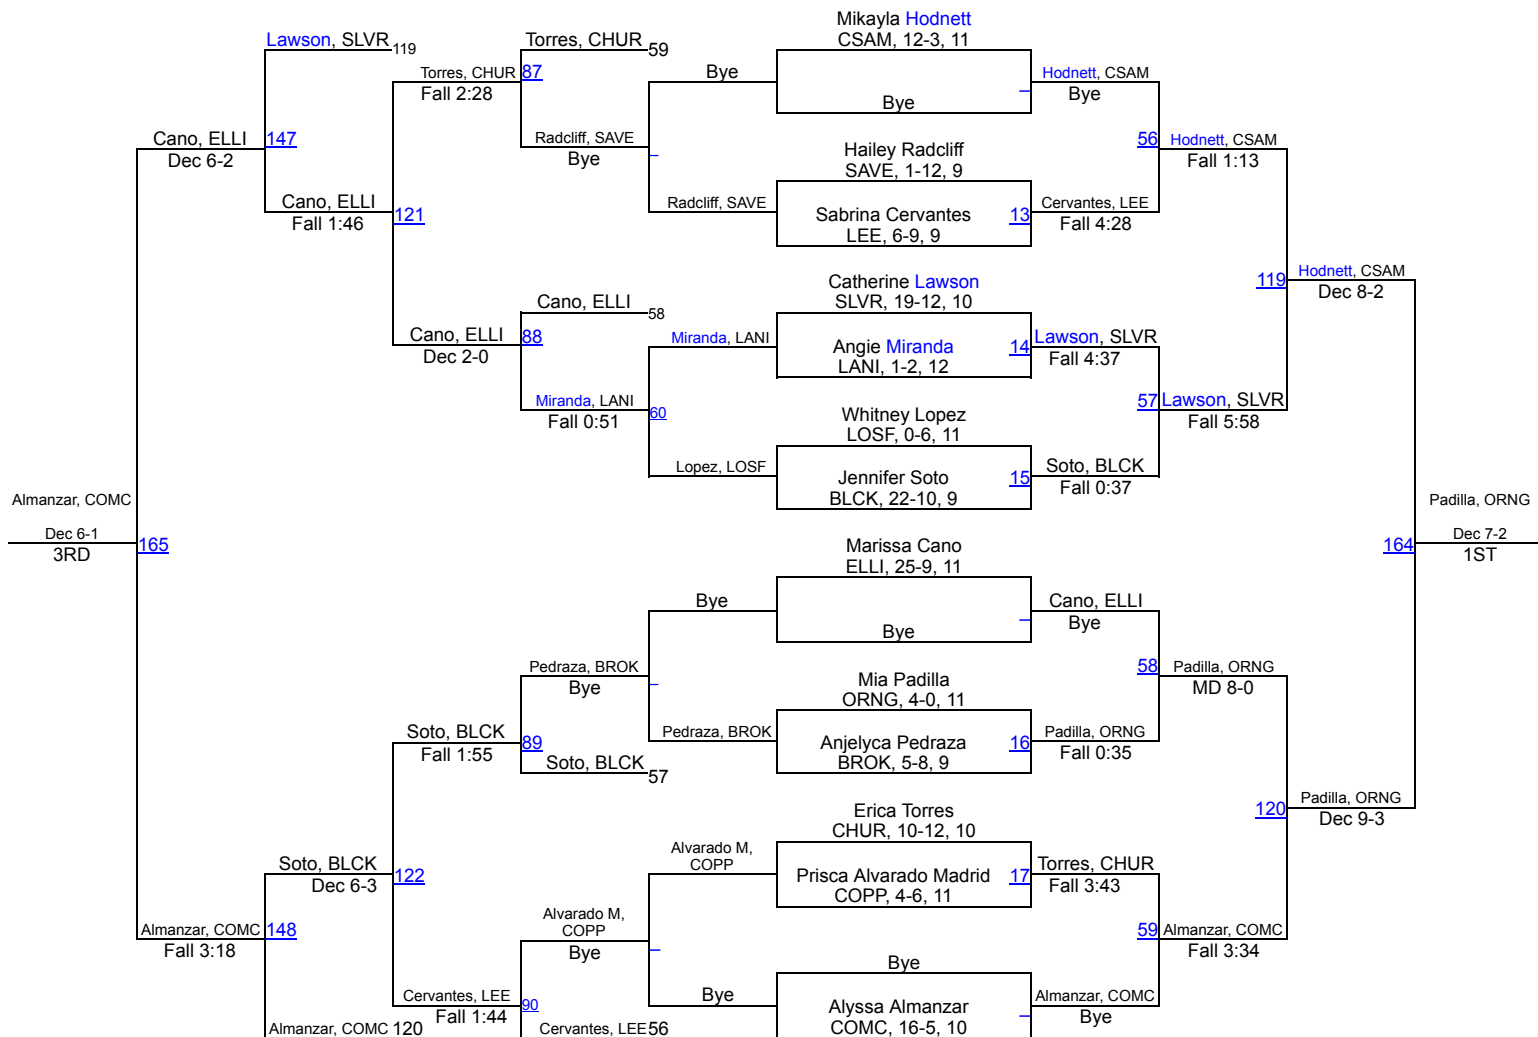

2019 Girls Black N Blue Invitational

G138