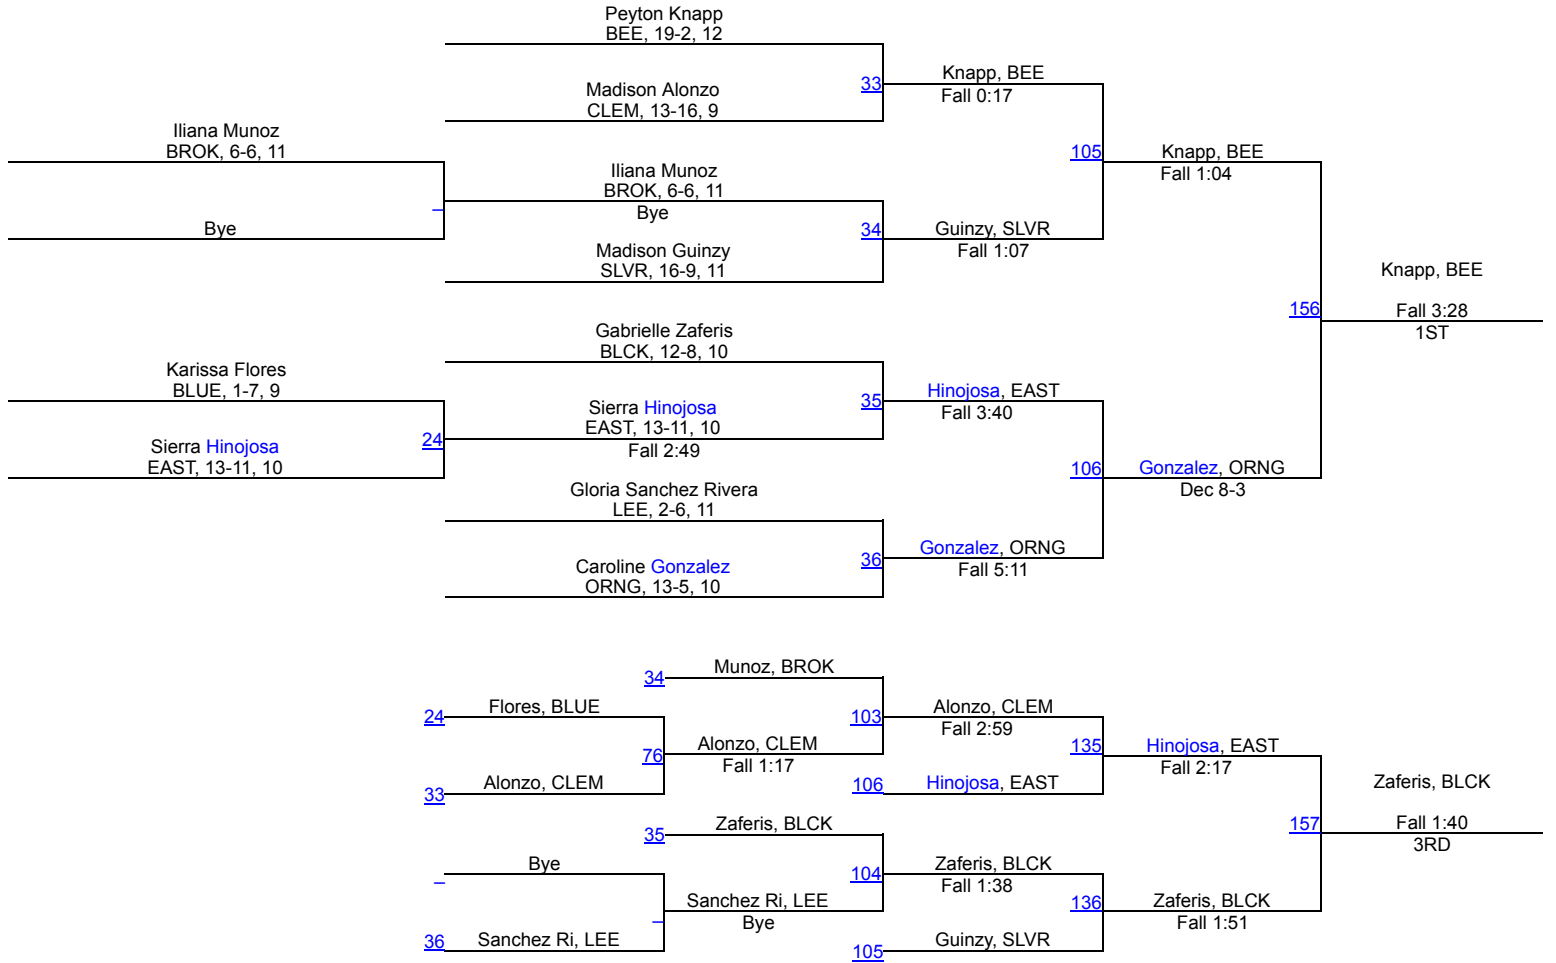

2019 Girls Black N Blue Invitational

G165