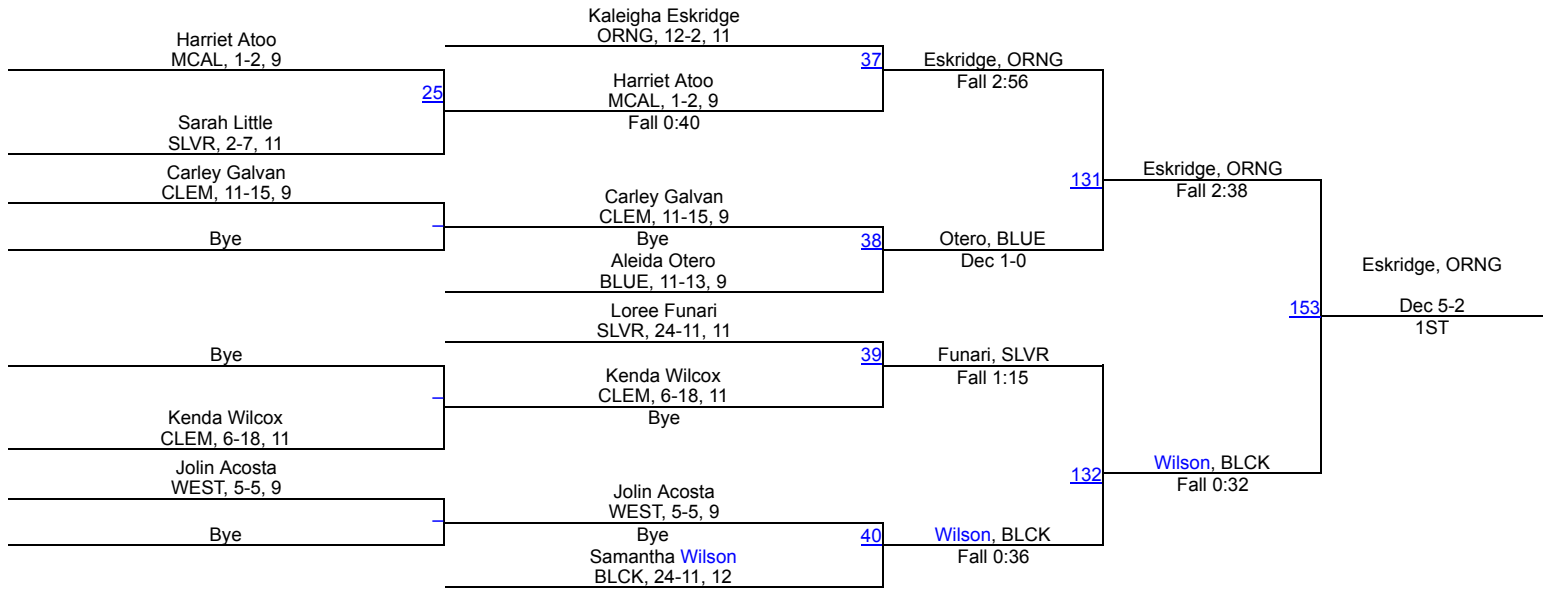

2019 Girls Black N Blue Invitational

G215