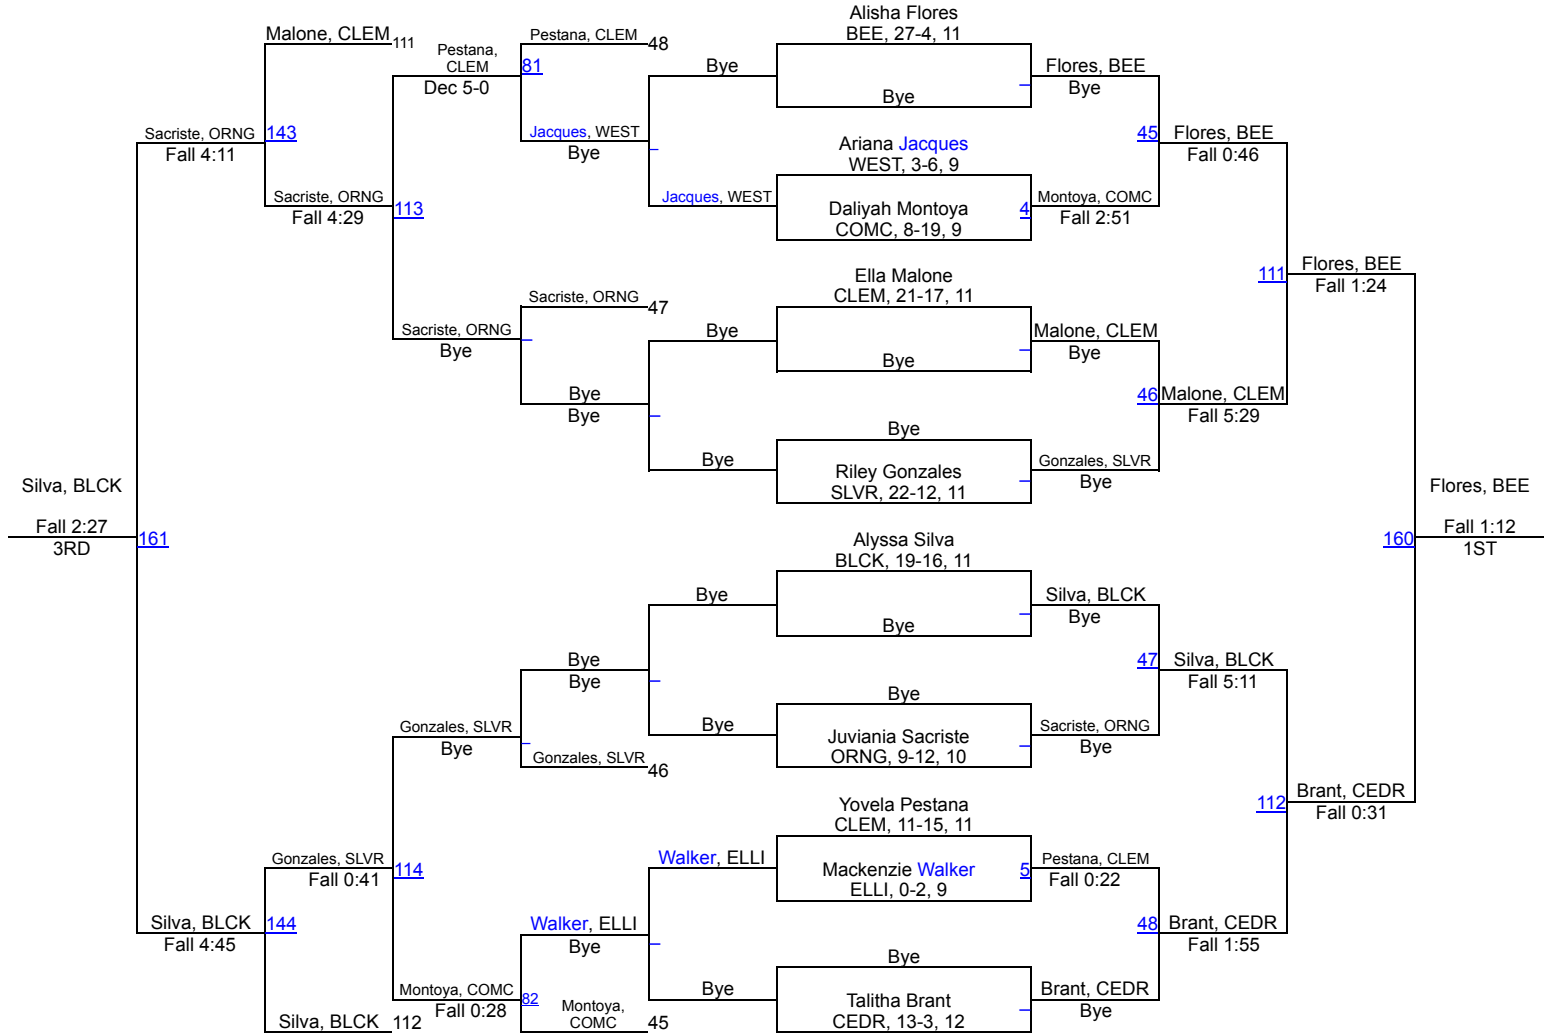

2019 Girls Black N Blue Invitational

G110