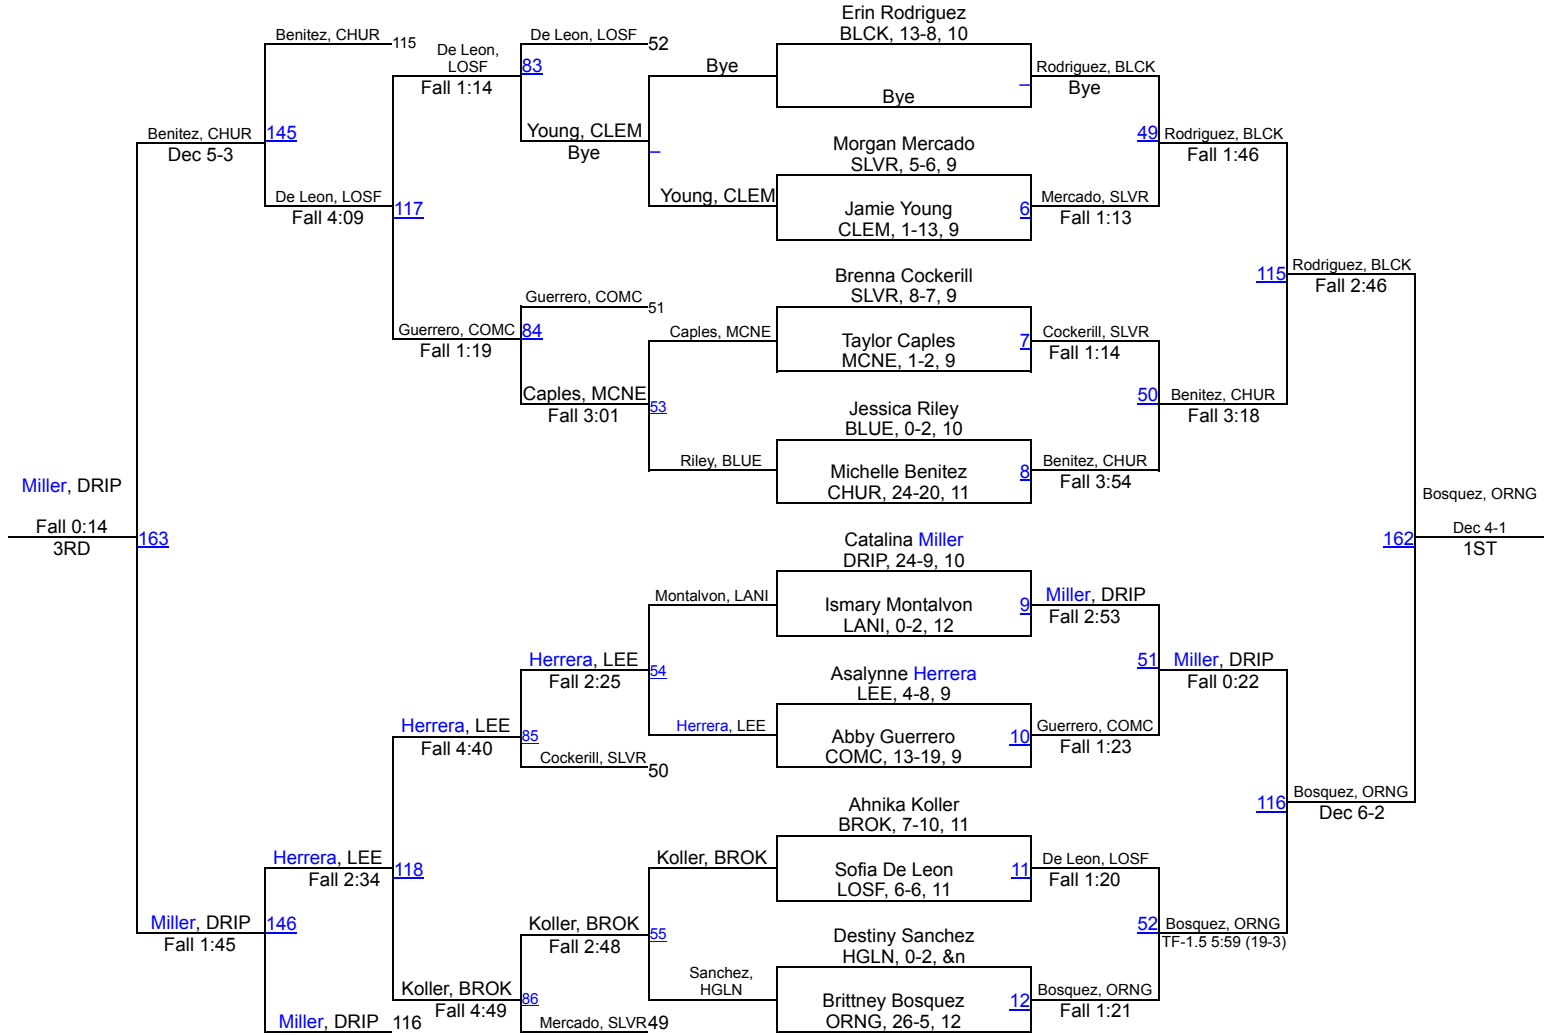

2019 Girls Black N Blue Invitational

G119