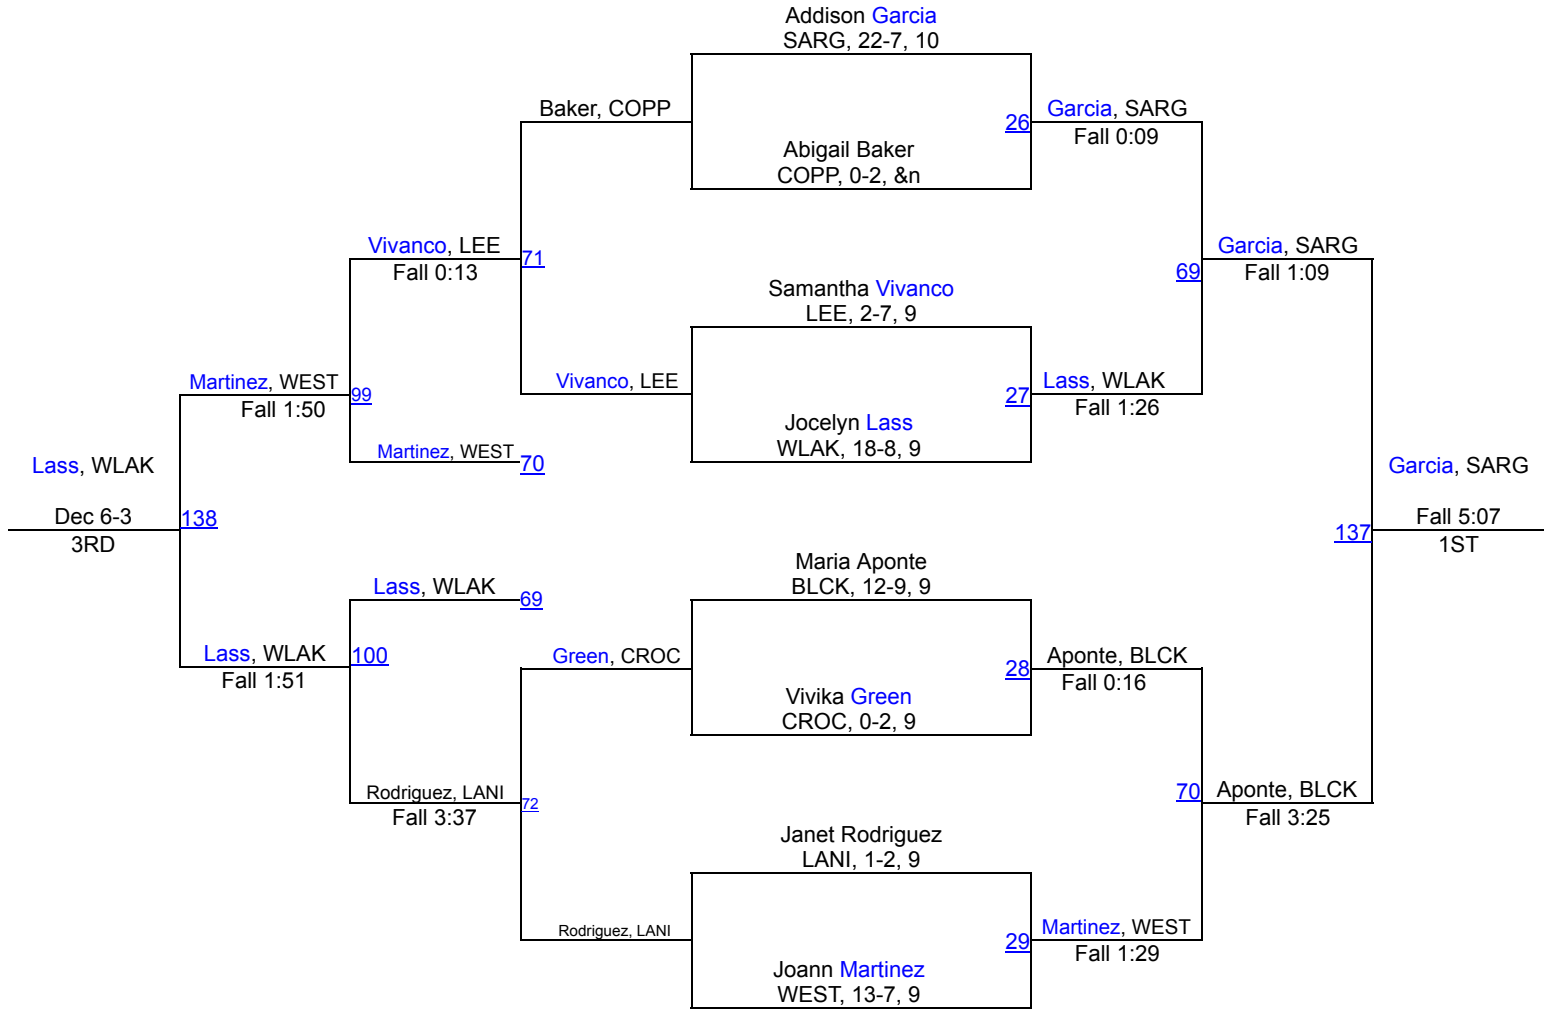

# 2019 Girls Black N Blue Invitational

# 2019 Girls Black N Blue Invitational

**G102**