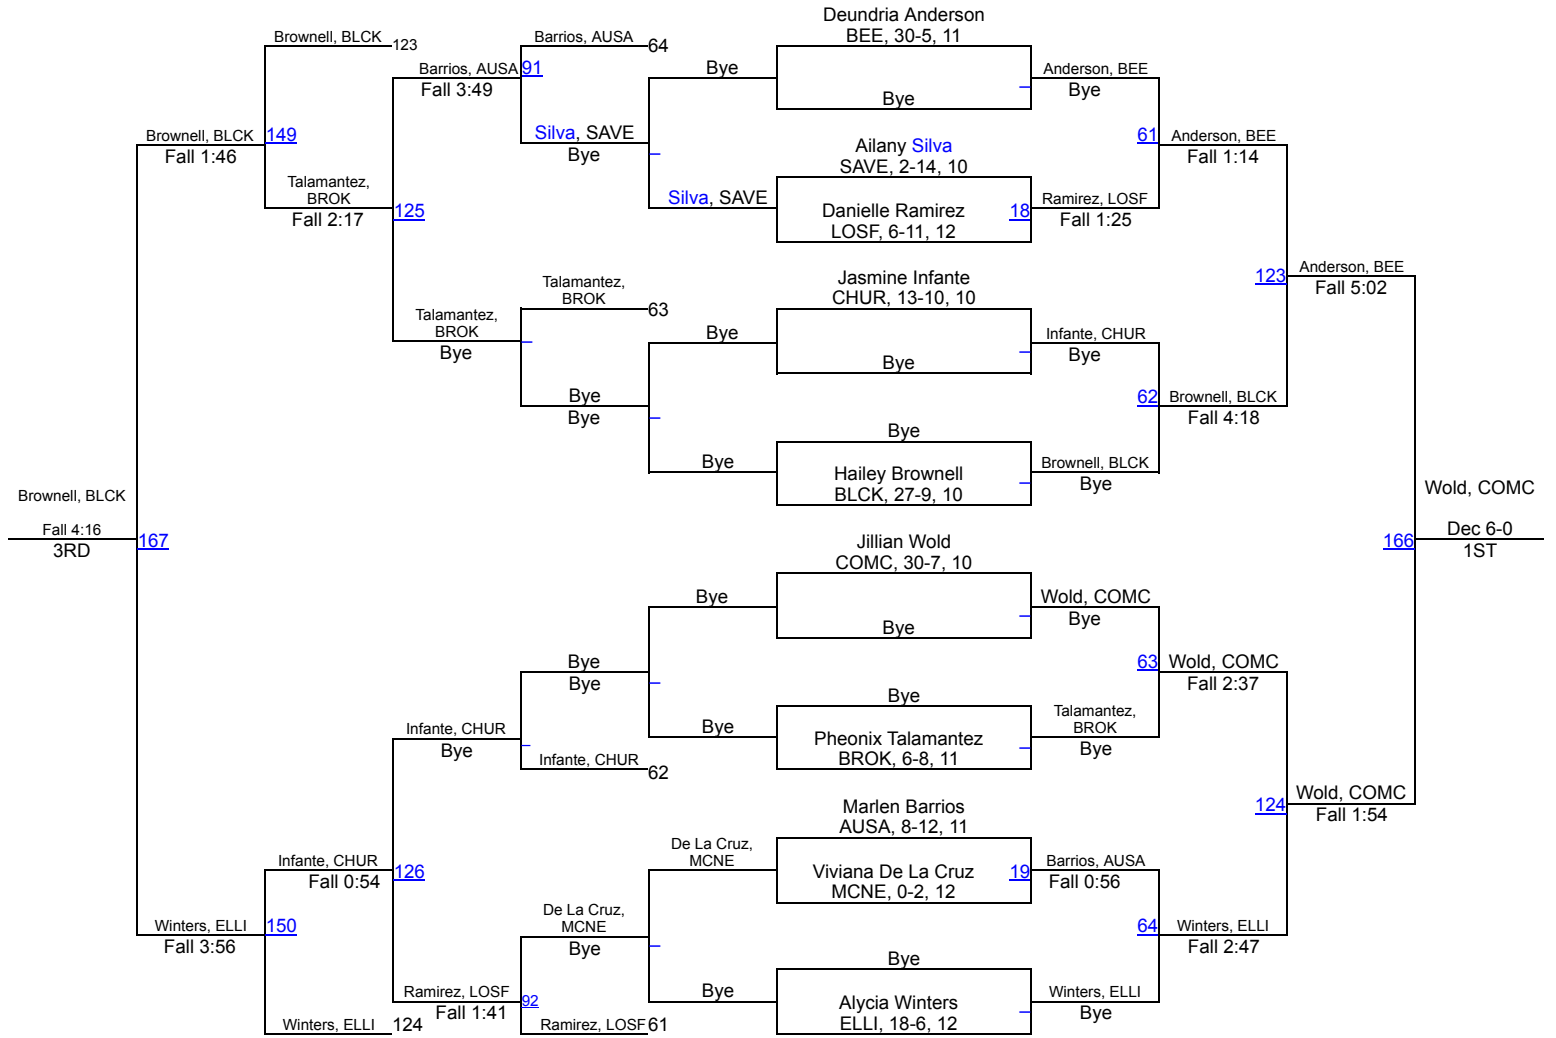

# 2019 Girls Black N Blue Invitational

**G119**

# 2019 Girls Black N Blue Invitational

**G128**

# 2019 Girls Black N Blue Invitational

**G138**

# 2019 Girls Black N Blue Invitational

**G148**