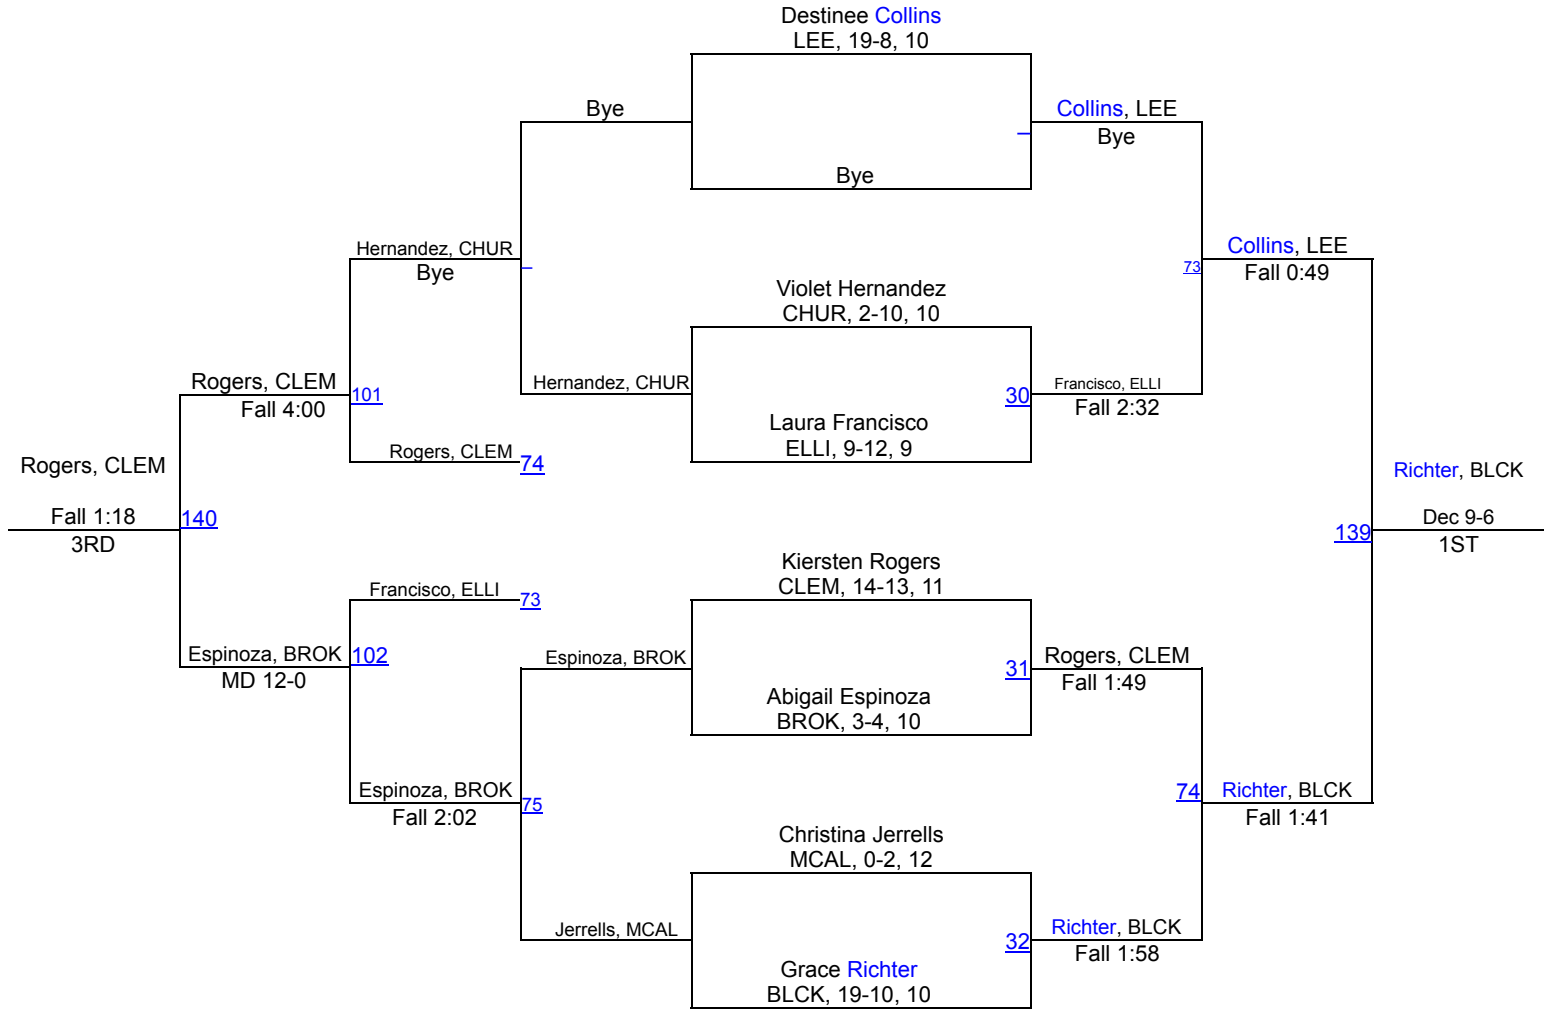

2019 Girls Black N Blue Invitational

G128