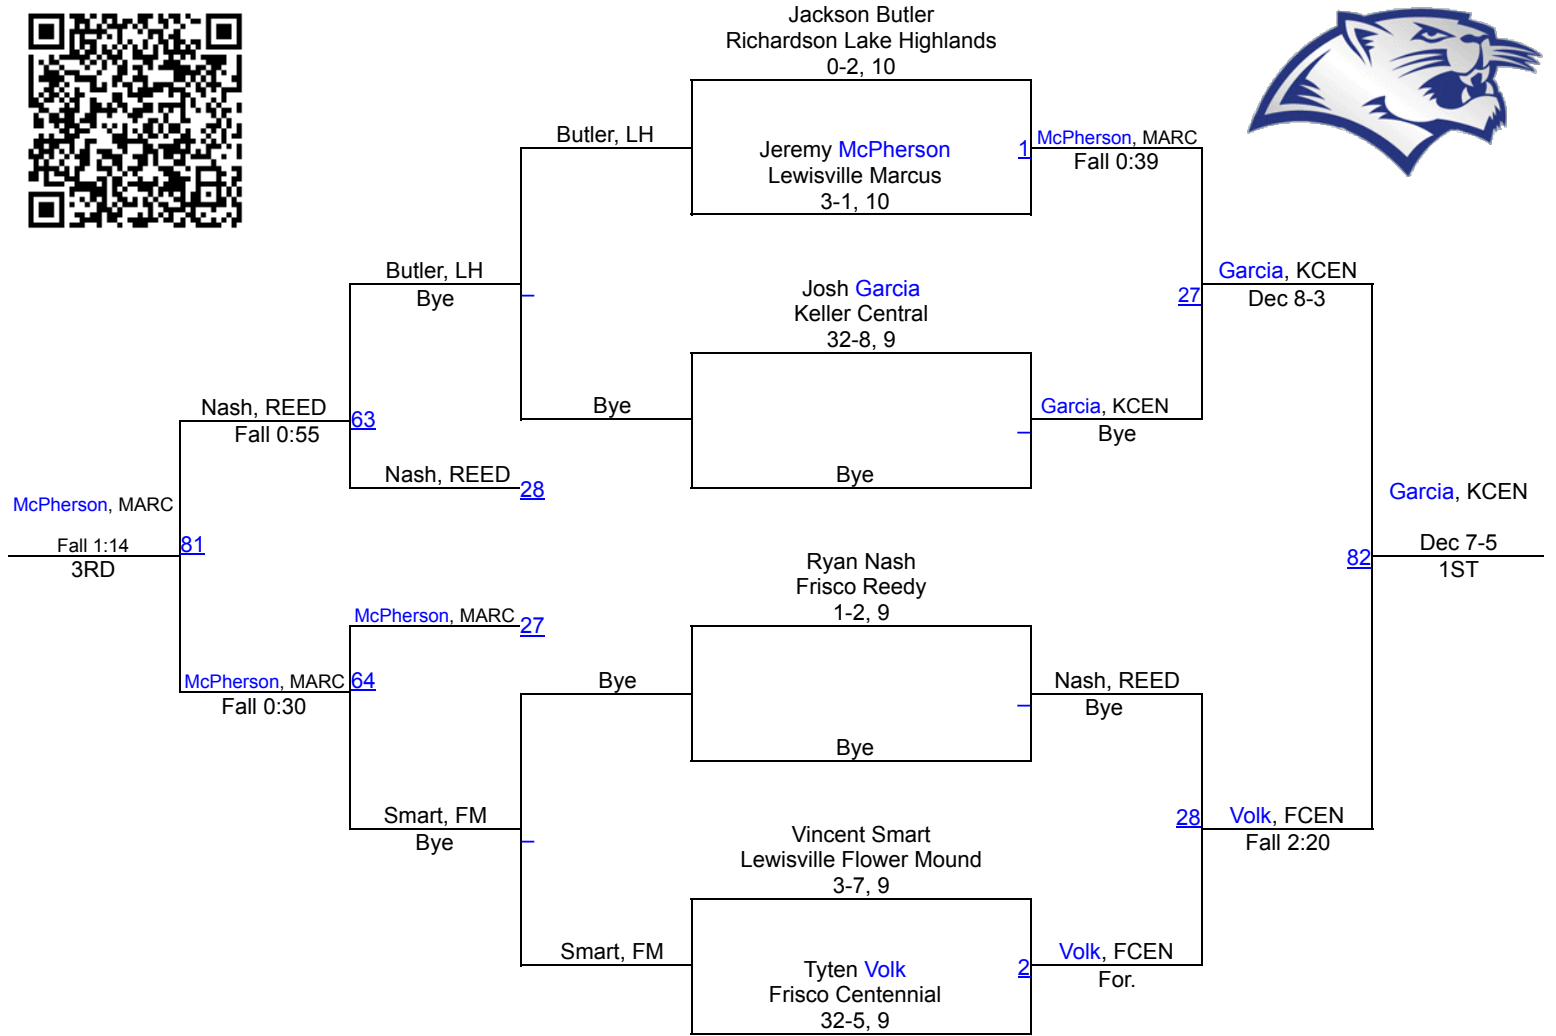

Jaguar Invitational

106 lbs

Jaguar Invitational

113 lbs

Jaguar Invitational

126 lbs

Jaguar Invitational

132 lbs