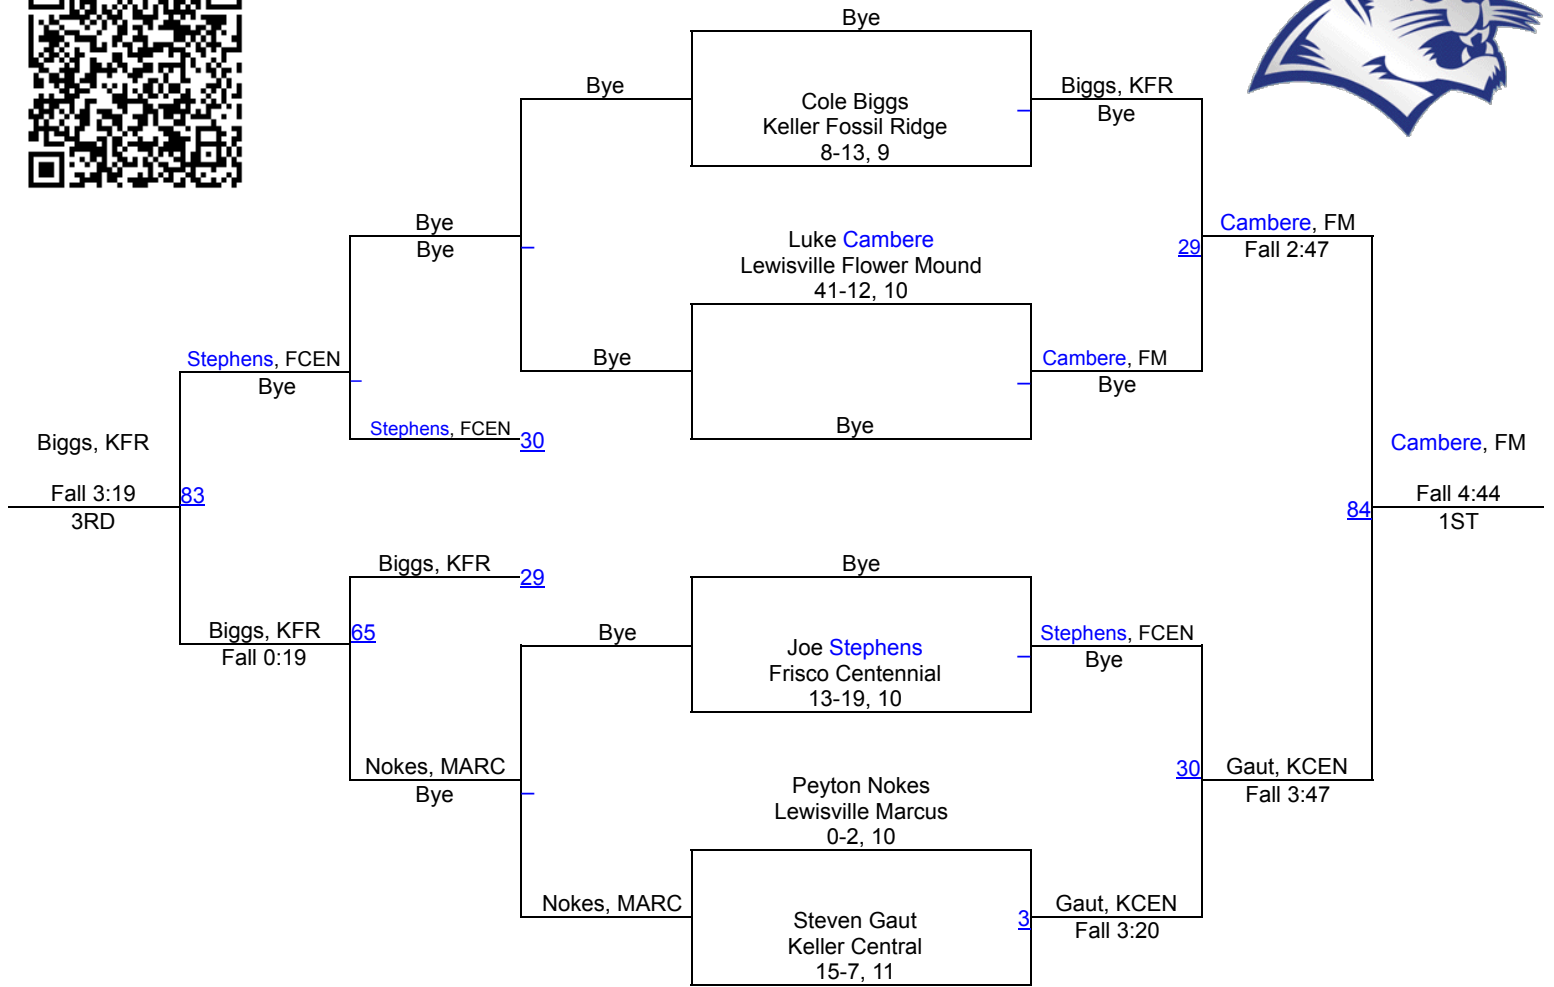

Jaguar Invitational

113 lbs