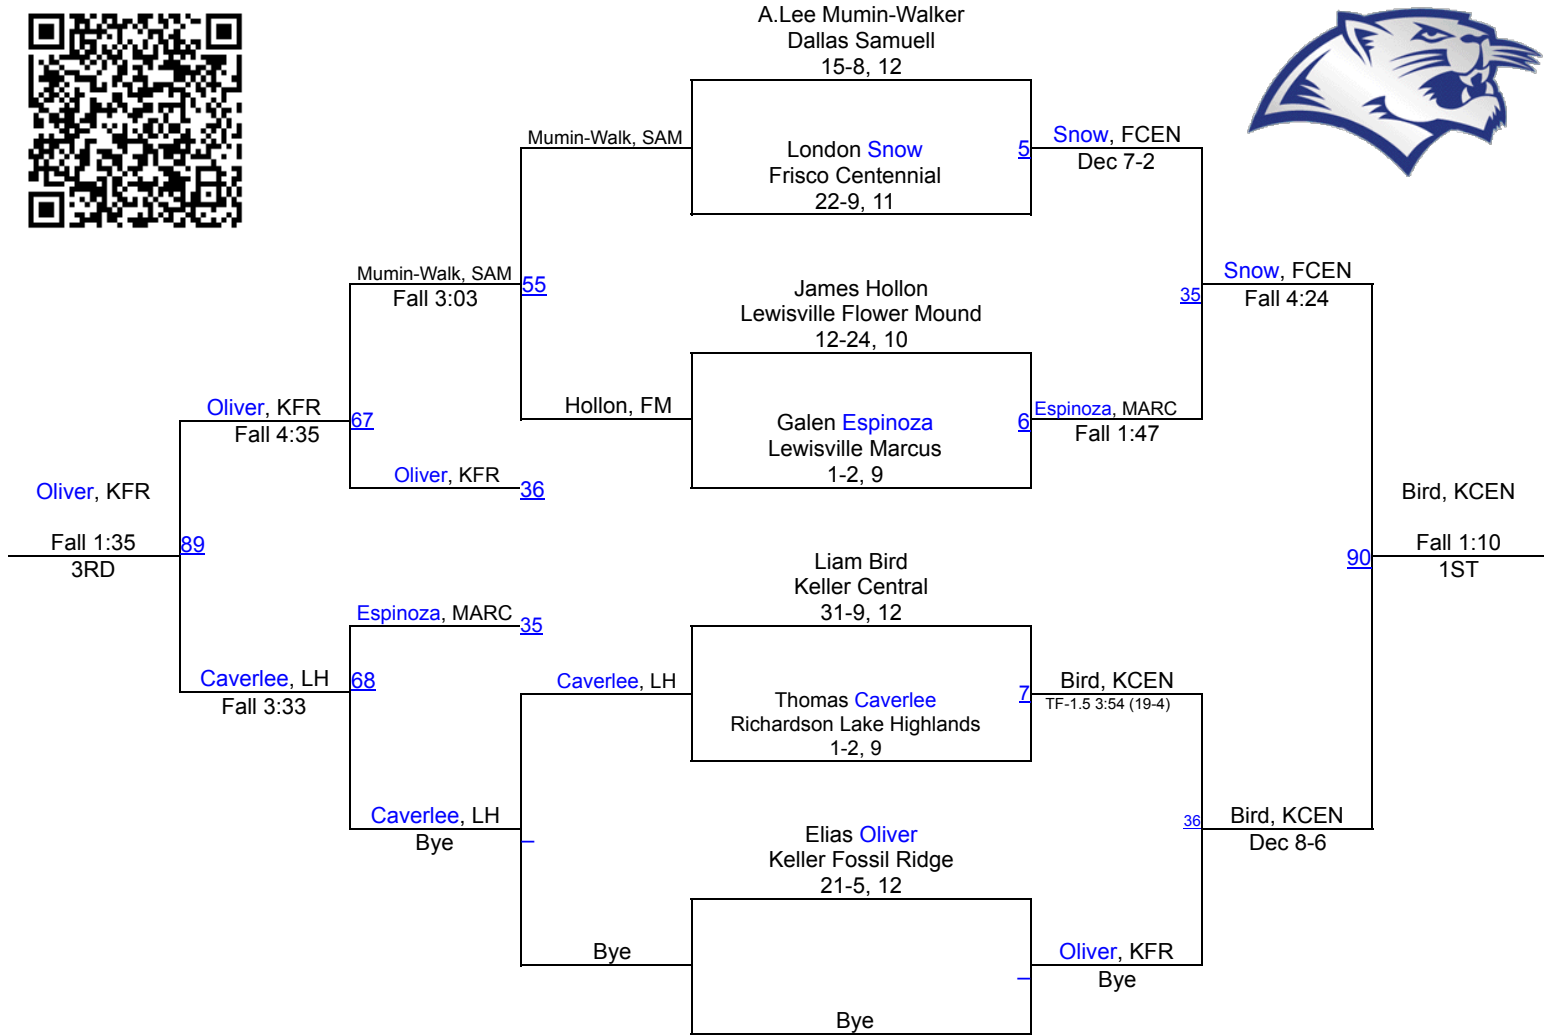

Jaguar Invitational

106 lbs

Jaguar Invitational

113 lbs

Jaguar Invitational

126 lbs

Jaguar Invitational

132 lbs