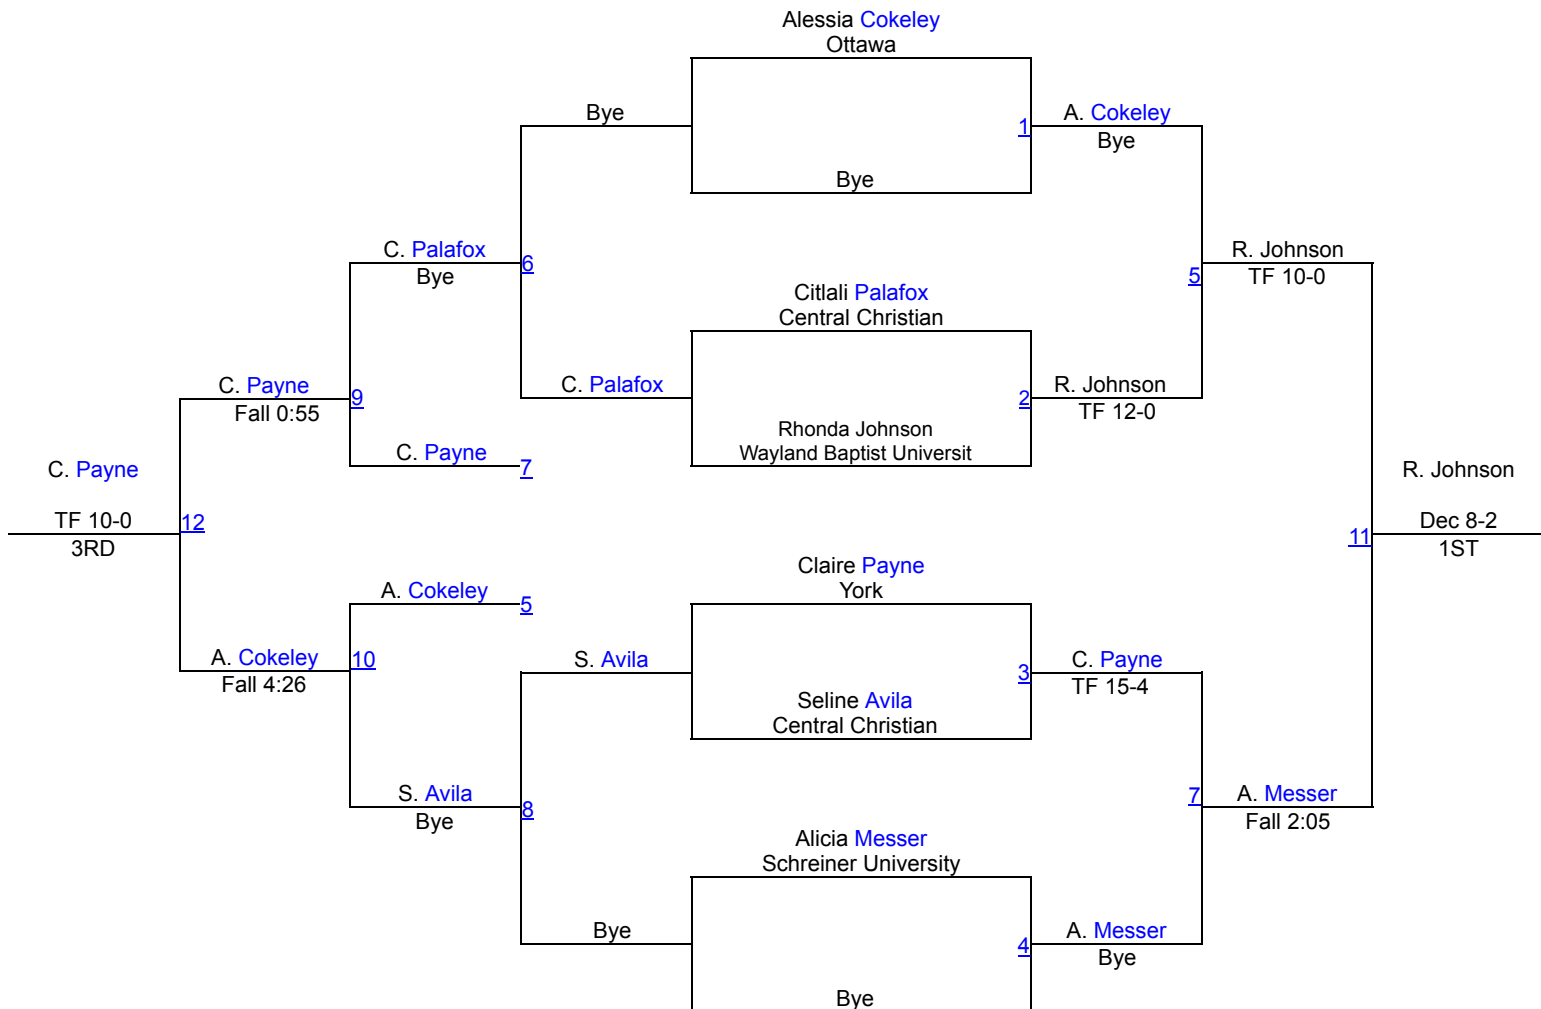

Wayland Women`s Open

Women`s Tournament 101

Round 1

Round 2

Round 3

O. Ray (Wayland Baptist Universit)
1ST

N. Pham (Wayland Baptist Universit)
2ND

K. Marlin (York)
3RD

Wayland Women`s Open

Women`s Tournament 109

Wayland Women`s Open

Women`s Tournament 116

Round 1

Round 2

Round 3

A. Mahoe (Schreiner University)
 1ST