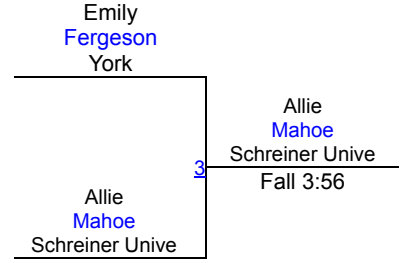

Wayland Women`s Open

Women`s Tournament 109

Wayland Women`s Open

Women`s Tournament 116

Round 1

Round 2

Round 3

A. Mahoe (Schreiner University)
 1ST

E. Fergeson (York)
 2ND

J. Blanchard (Wayland Baptist Universit)
 3RD

Wayland Women`s Open

Women`s Tournament 123

Wayland Women`s Open

Women`s Tournament 130

Round 1

Rebekah Cordova Wayland Baptist	1	Rebekah Cordova Wayland Baptist TF 12-2
Ashley Keenan Maverick Wrestl	2	Serena Cervantes Schreiner Unive Fall 2:58
Asia Igafa Wayland Baptist		