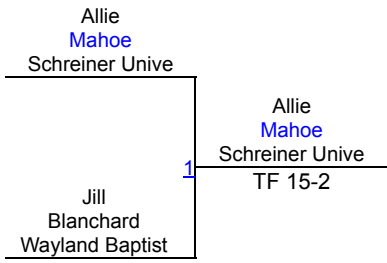

Wayland Women`s Open

Women`s Tournament 101

Round 1

Round 2

Round 3

O. Ray (Wayland Baptist Universit)
1ST

N. Pham (Wayland Baptist Universit)
2ND

K. Marlin (York)
3RD

Wayland Women`s Open

Women`s Tournament 109

Wayland Women`s Open

Women`s Tournament 116

Round 1

Round 2

Round 3

A. Mahoe (Schreiner University)
 1ST

E. Fergeson (York)
 2ND

J. Blanchard (Wayland Baptist Universit)
 3RD

Wayland Women`s Open

Women`s Tournament 123

Wayland Women`s Open

Women`s Tournament 130

Round 1

Rebekah Cordova Wayland Baptist	1	Rebekah Cordova Wayland Baptist TF 12-2
Ashley Keenan Maverick Wrestl	2	Serena Cervantes Schreiner Unive Fall 2:58
Asia Igafa Wayland Baptist		