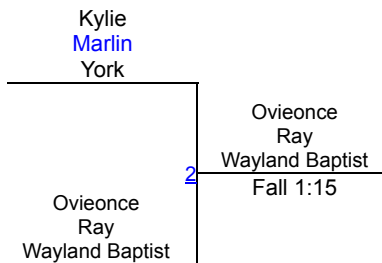

Wayland Women`s Open

Women`s Tournament 101

Round 1

Round 2

Round 3

O. Ray (Wayland Baptist Universit)
1ST

N. Pham (Wayland Baptist Universit)
2ND

K. Marlin (York)
3RD