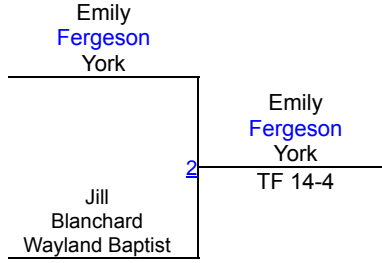

Wayland Women`s Open

Women`s Tournament 109

Wayland Women`s Open

Women`s Tournament 116

Round 1

Round 2

Round 3

A. Mahoe (Schreiner University)
 1ST

E. Fergeson (York)
 2ND

J. Blanchard (Wayland Baptist Universit)
 3RD

Wayland Women`s Open

Women`s Tournament 123

Wayland Women`s Open

Women`s Tournament 130

Round 1

Rebekah Cordova Wayland Baptist	1	Rebekah Cordova Wayland Baptist TF 12-2
Ashley Keenan Maverick Wrestl	2	Serena Cervantes Schreiner Unive Fall 2:58
Asia Igafa Wayland Baptist		

Round 2

Rebekah Cordova Wayland Baptist	3	Rebekah Cordova Wayland Baptist Dec 9-7
Serena Cervantes Schreiner Unive	4	Asia Igafa Wayland Baptist Fall 1:39
Ashley Keenan Maverick Wrestl		

Round 3

Rebekah Cordova Wayland Baptist	5	Rebekah Cordova Wayland Baptist Fall 2:40
Serena Cervantes Schreiner Unive	6	Serena Cervantes Schreiner Unive Fall 1:15
Ashley Keenan Maverick Wrestl		