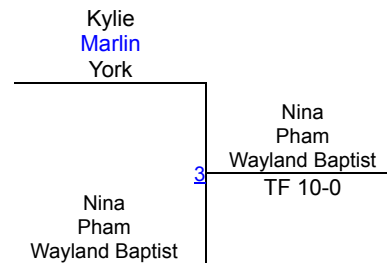

Wayland Women`s Open

Women`s Tournament 101

Round 1

Round 2

Round 3

O. Ray (Wayland Baptist Universit)
1ST

N. Pham (Wayland Baptist Universit)
2ND

K. Marlin (York)
3RD

Wayland Women`s Open

Women`s Tournament 109

Wayland Women`s Open

Women`s Tournament 116

Round 1

Round 2

Round 3

A. Mahoe (Schreiner University)
 1ST