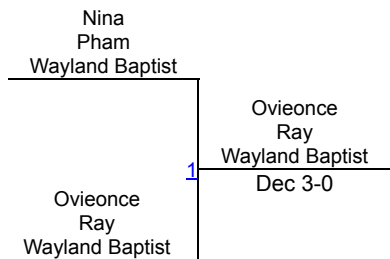

Wayland Women`s Open

Women`s Tournament 101

Round 1

Round 2

Round 3

O. Ray (Wayland Baptist Universit)
1ST

N. Pham (Wayland Baptist Universit)
2ND

K. Marlin (York)
3RD