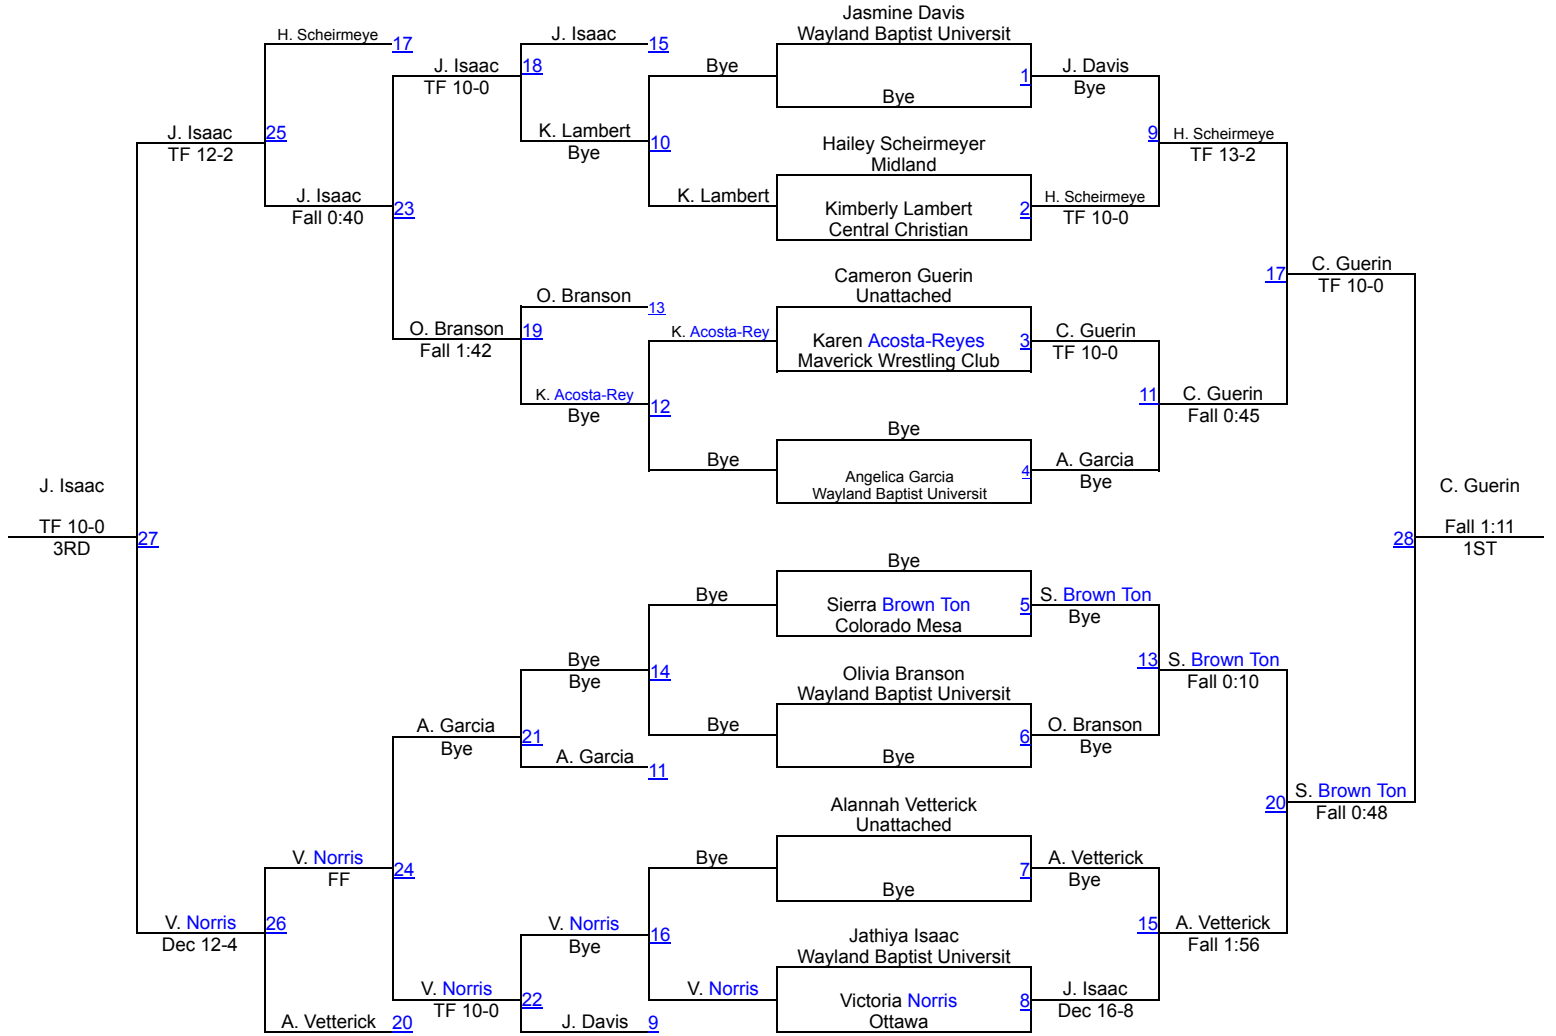

Wayland Women`s Open

Women`s Tournament 101

Round 1

Round 2

Round 3

O. Ray (Wayland Baptist Universit)
1ST

N. Pham (Wayland Baptist Universit)
2ND

K. Marlin (York)
3RD

Wayland Women`s Open

Women`s Tournament 109

Wayland Women`s Open

Women`s Tournament 116

Round 1

Round 2

Round 3

A. Mahoe (Schreiner University)
 1ST

E. Fergeson (York)
 2ND

J. Blanchard (Wayland Baptist Universit)
 3RD

Wayland Women`s Open

Women`s Tournament 123

Wayland Women`s Open

Women`s Tournament 130

Round 1

Rebekah Cordova Wayland Baptist	1	Rebekah Cordova Wayland Baptist TF 12-2
Ashley Keenan Maverick Wrestl	2	Serena Cervantes Schreiner Unive Fall 2:58
Asia Igafa Wayland Baptist		