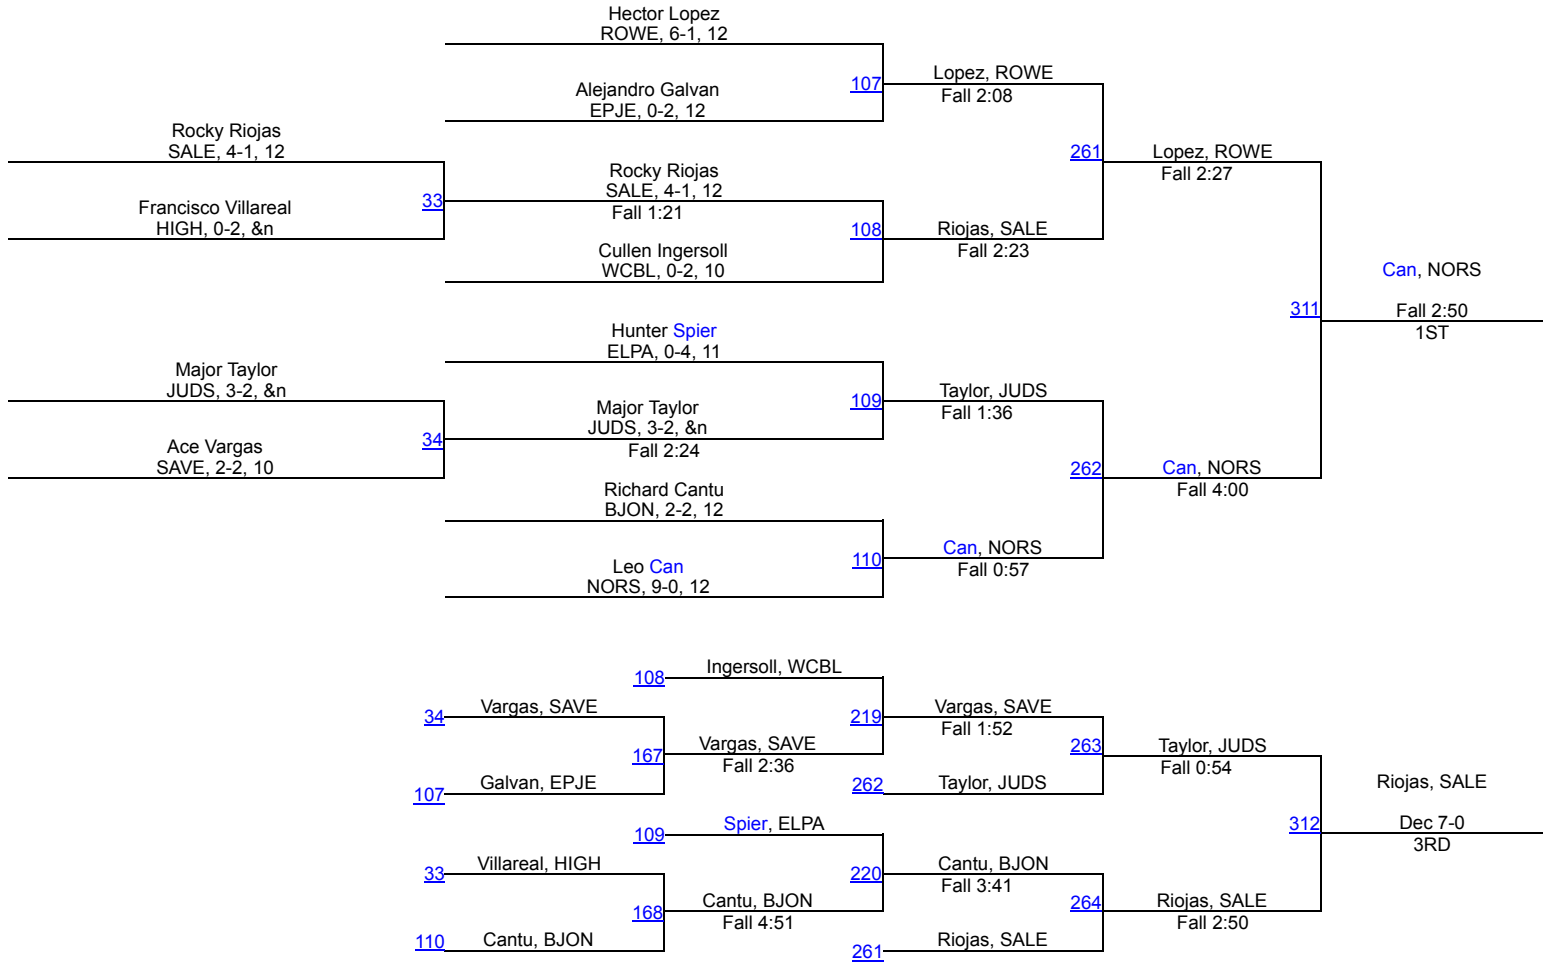

2018 Boys Charger Classic

160

2018 Boys Charger Classic

170

2018 Boys Charger Classic

182A

2018 Boys Charger Classic

182B