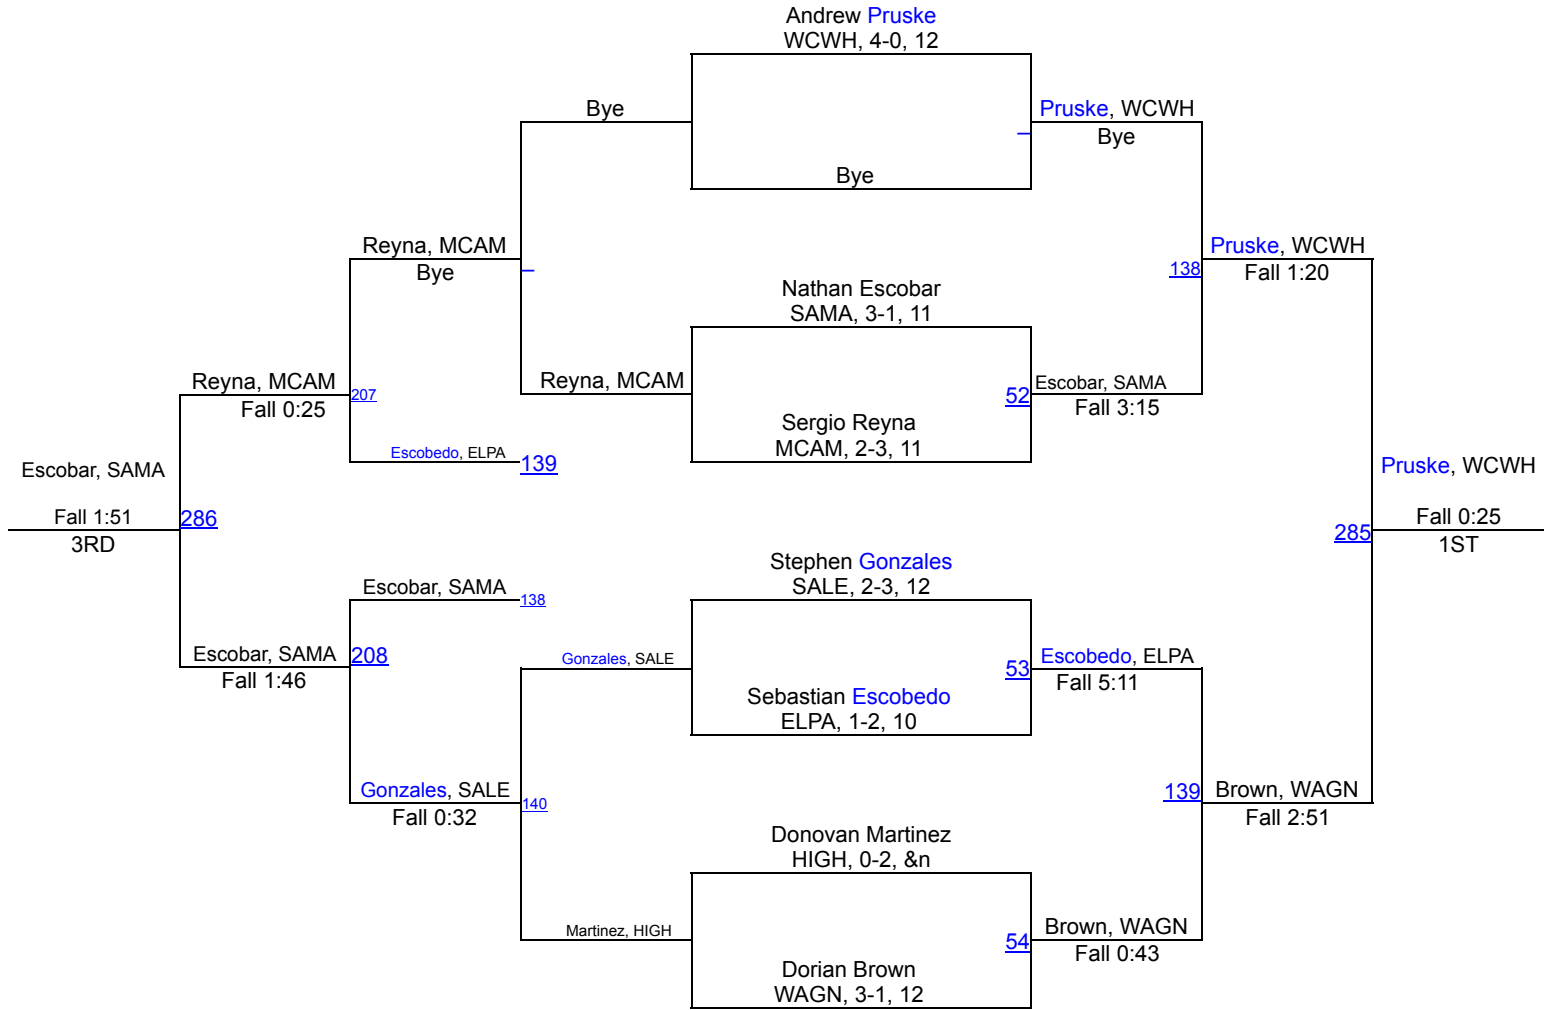

2018 Boys Charger Classic

195

2018 Boys Charger Classic

220A

2018 Boys Charger Classic

220B

2018 Boys Charger Classic

285A