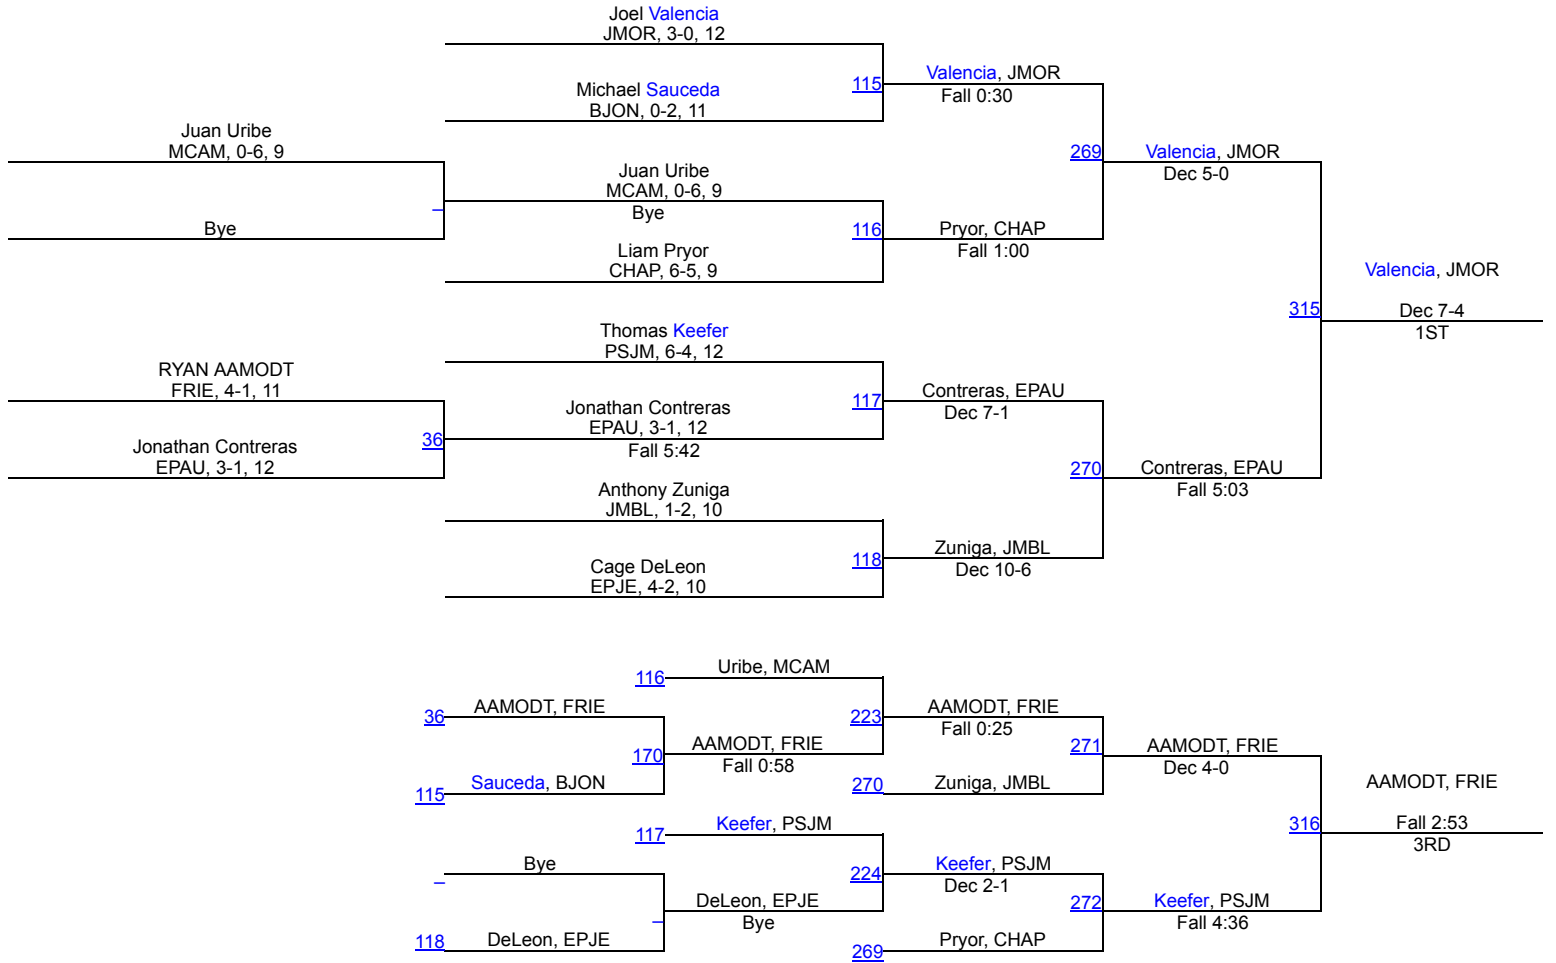

2018 Boys Charger Classic

195

2018 Boys Charger Classic

220A

2018 Boys Charger Classic

220B

2018 Boys Charger Classic

285A