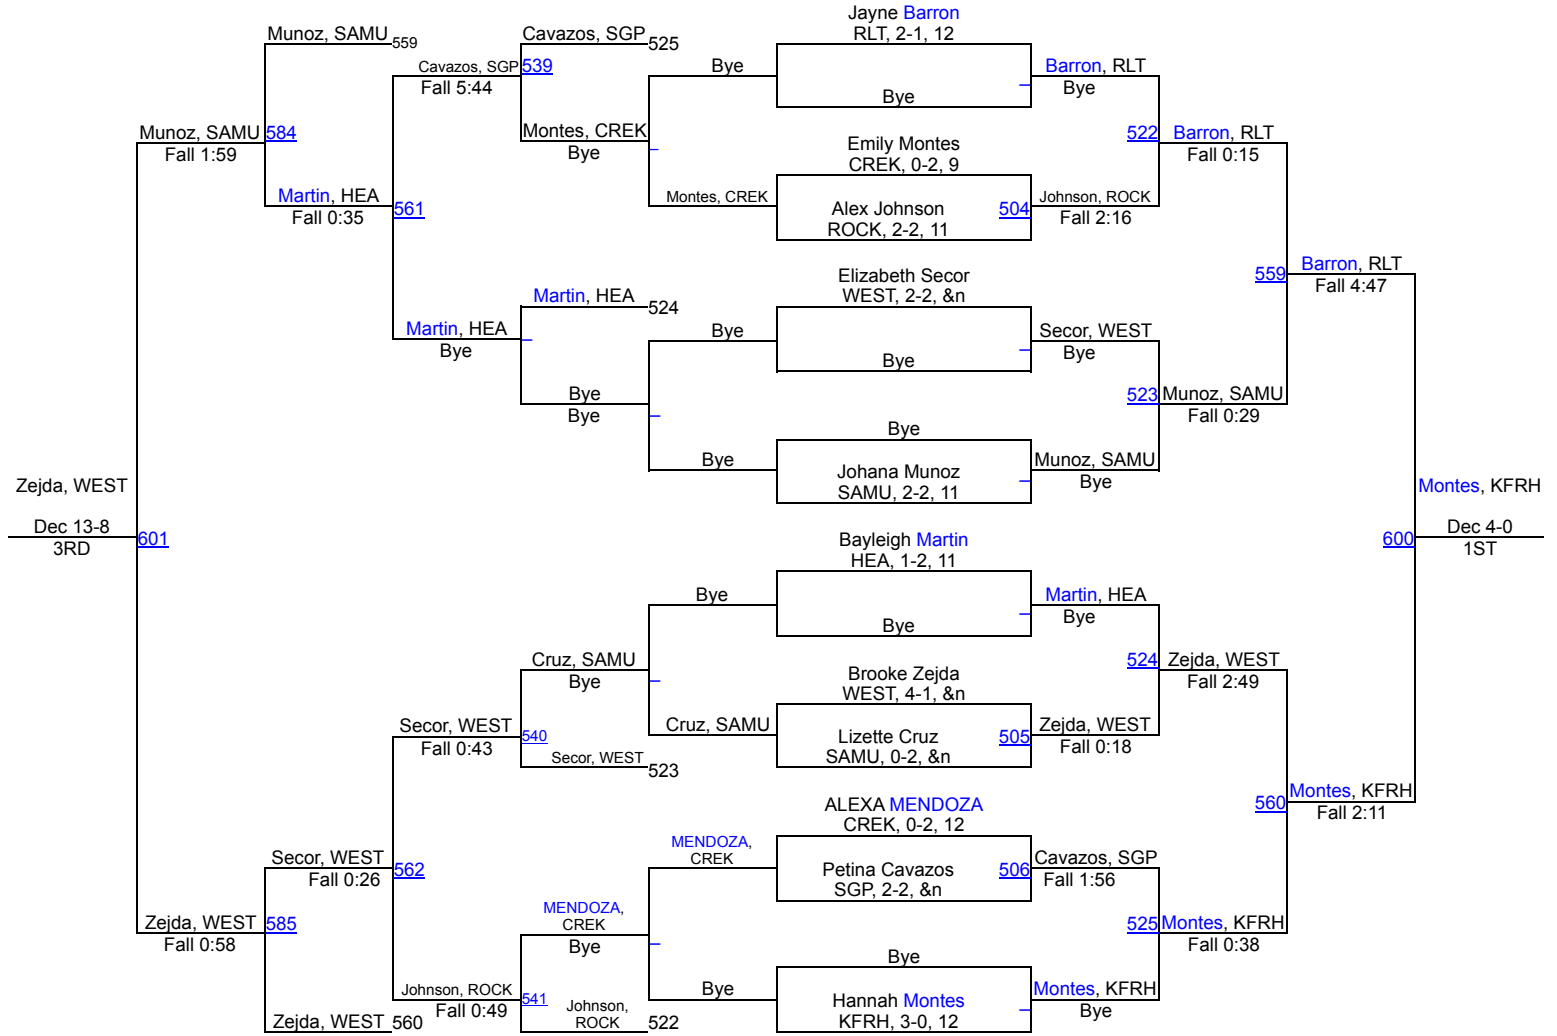

10th Annual Heath Invitational (Girls)

G95

10th Annual Heath Invitational (Girls)

G102

10th Annual Heath Invitational (Girls)

G119

10th Annual Heath Invitational (Girls)

G128

10th Annual Heath Invitational (Girls)

G138

10th Annual Heath Invitational (Girls)

G148

10th Annual Heath Invitational (Girls)

G165

10th Annual Heath Invitational (Girls)

G185

10th Annual Heath Invitational (Girls)

G215