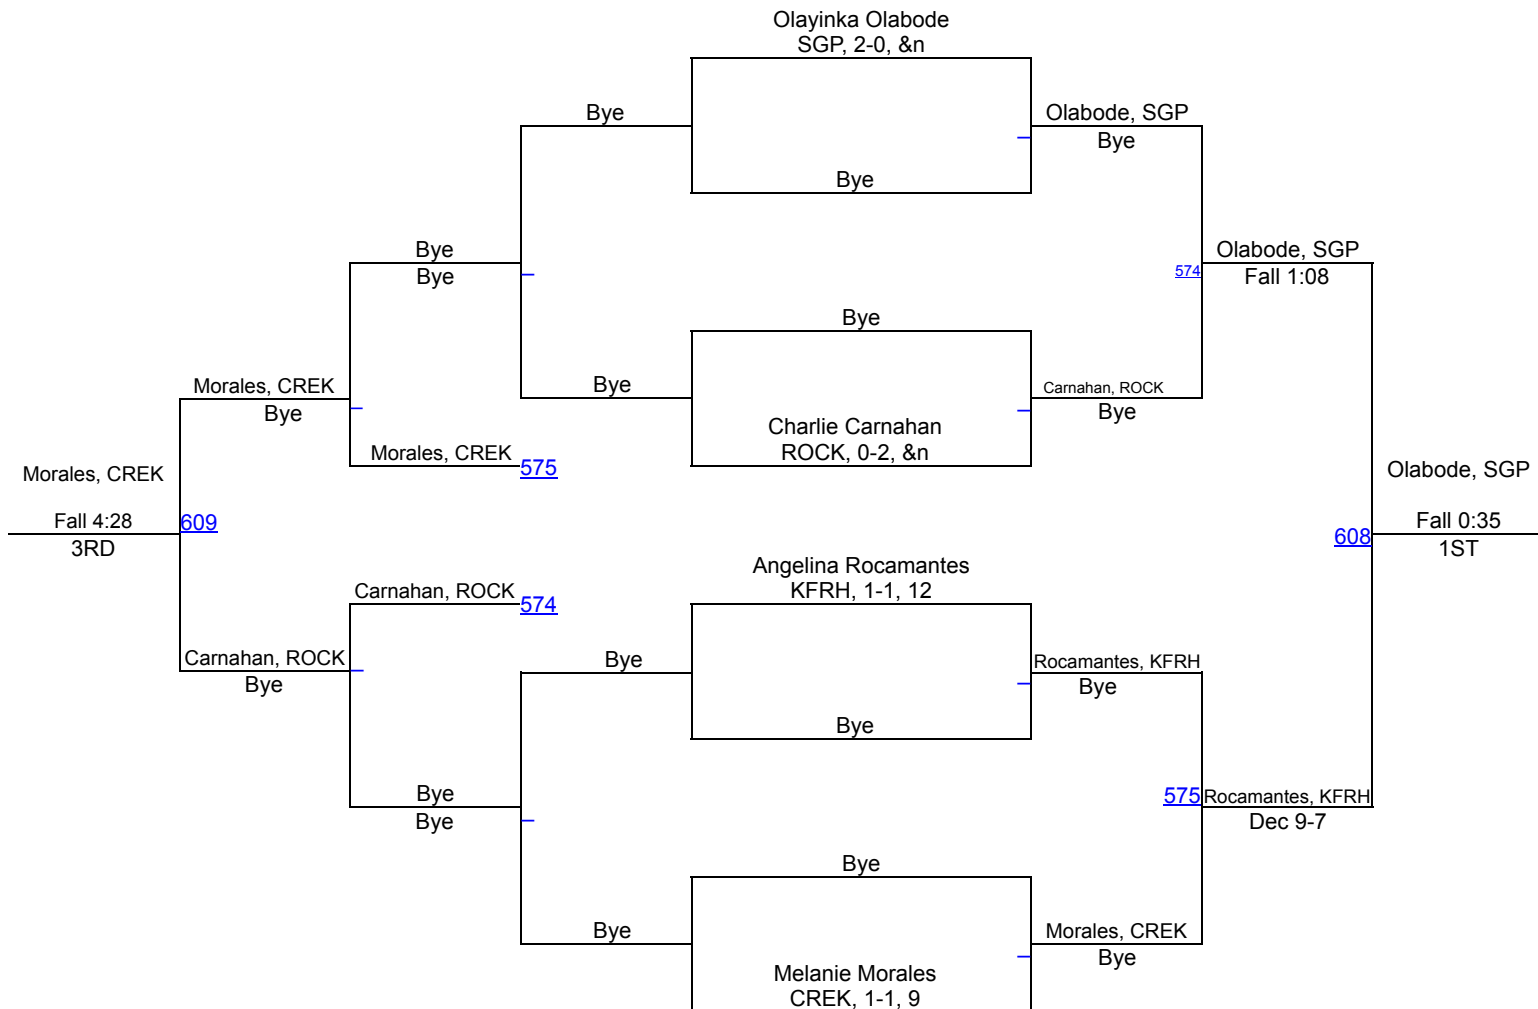

10th Annual Heath Invitational (Girls)

G95

10th Annual Heath Invitational (Girls)

G102

10th Annual Heath Invitational (Girls)

G119

10th Annual Heath Invitational (Girls)

G128

10th Annual Heath Invitational (Girls)

G138

10th Annual Heath Invitational (Girls)

G148

10th Annual Heath Invitational (Girls)

G165

10th Annual Heath Invitational (Girls)

G185

10th Annual Heath Invitational (Girls)

G215