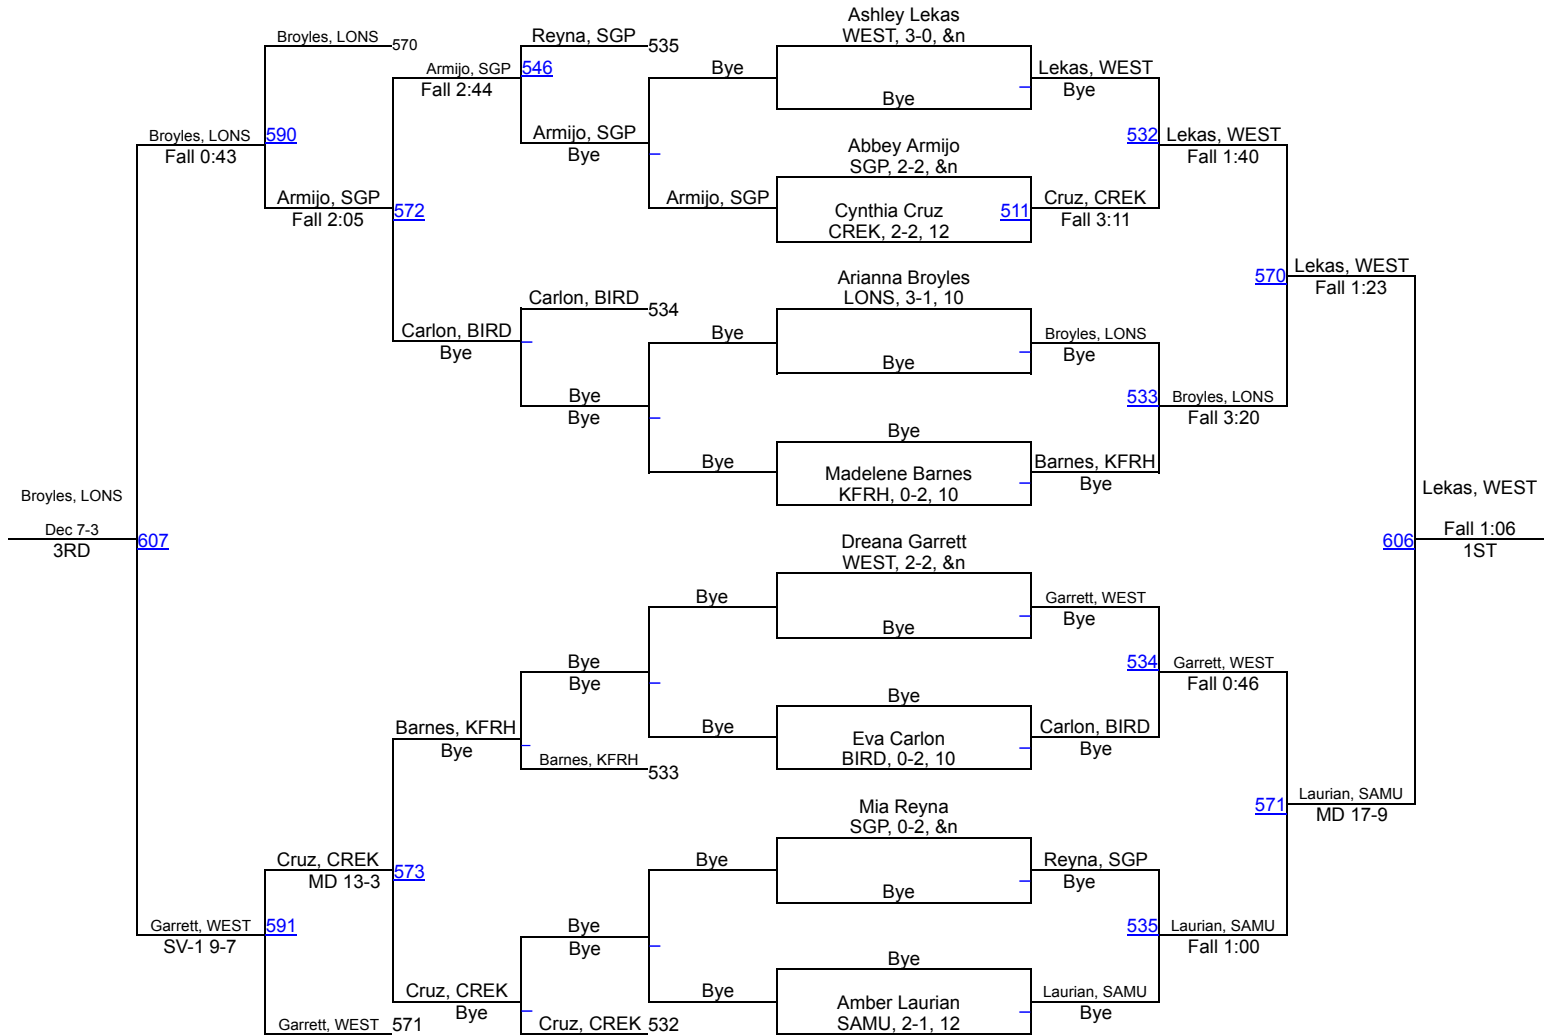

10th Annual Heath Invitational (Girls)

G95

10th Annual Heath Invitational (Girls)

G102

10th Annual Heath Invitational (Girls)

G119

10th Annual Heath Invitational (Girls)

G128

10th Annual Heath Invitational (Girls)

G138

10th Annual Heath Invitational (Girls)

G148

10th Annual Heath Invitational (Girls)

G165

10th Annual Heath Invitational (Girls)

G185

10th Annual Heath Invitational (Girls)

G215