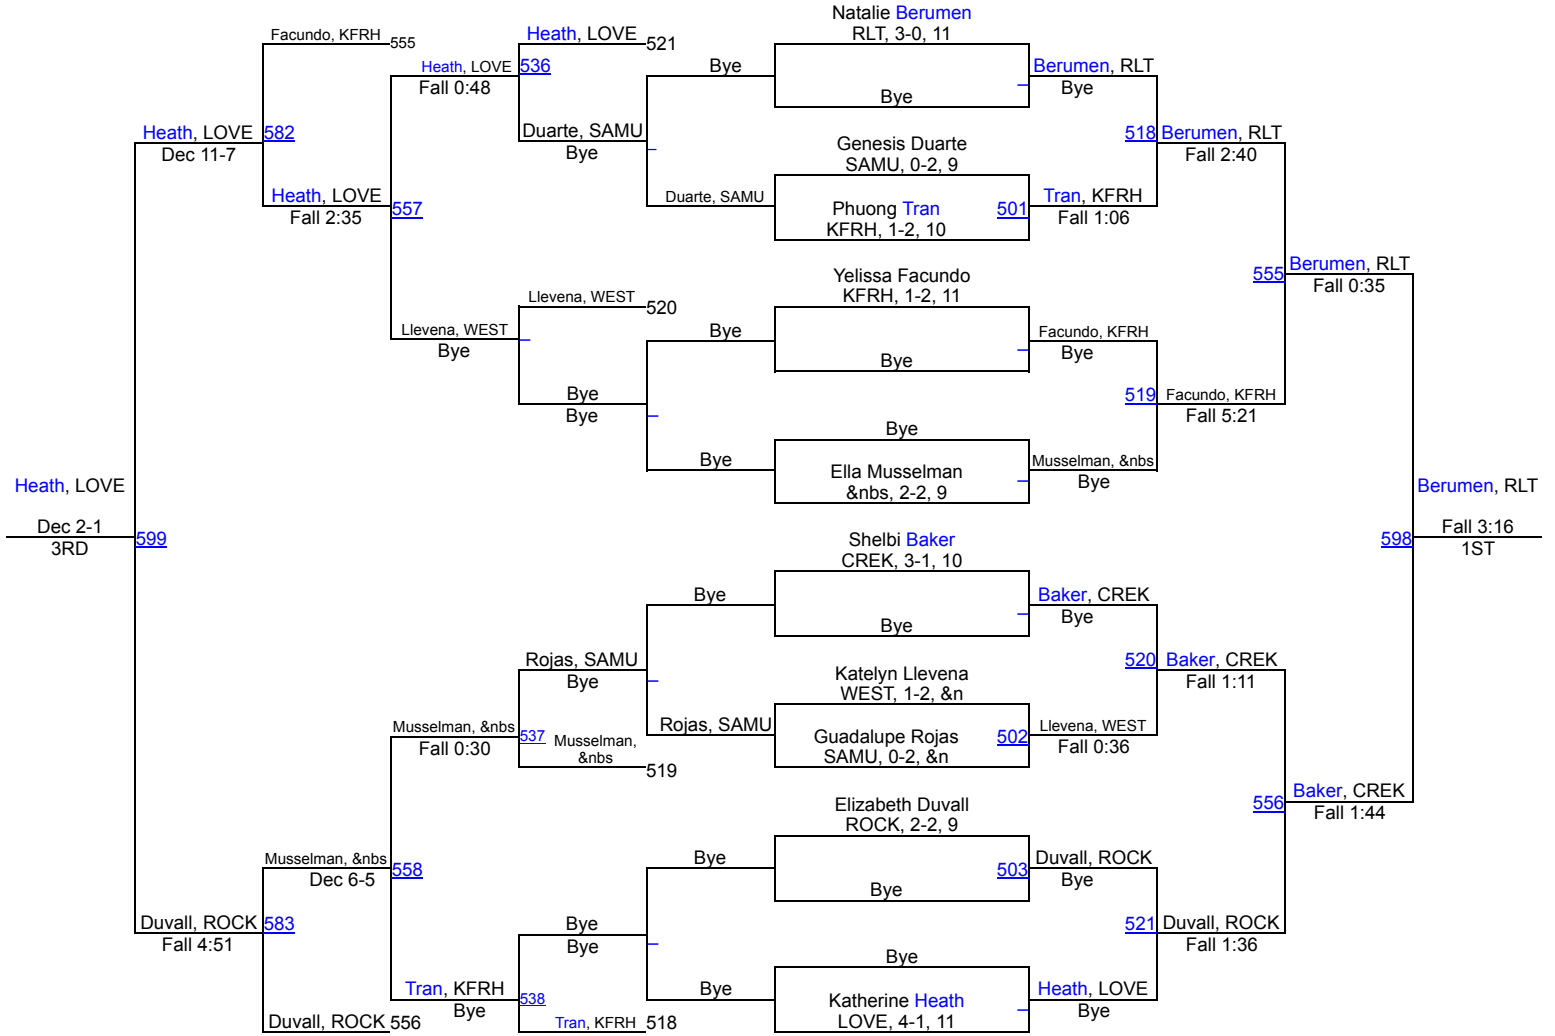

10th Annual Heath Invitational (Girls)

G95

10th Annual Heath Invitational (Girls)

G102

10th Annual Heath Invitational (Girls)

G119

10th Annual Heath Invitational (Girls)

G128

10th Annual Heath Invitational (Girls)

G138

10th Annual Heath Invitational (Girls)

G148

10th Annual Heath Invitational (Girls)

G165

10th Annual Heath Invitational (Girls)

G185

10th Annual Heath Invitational (Girls)

G215