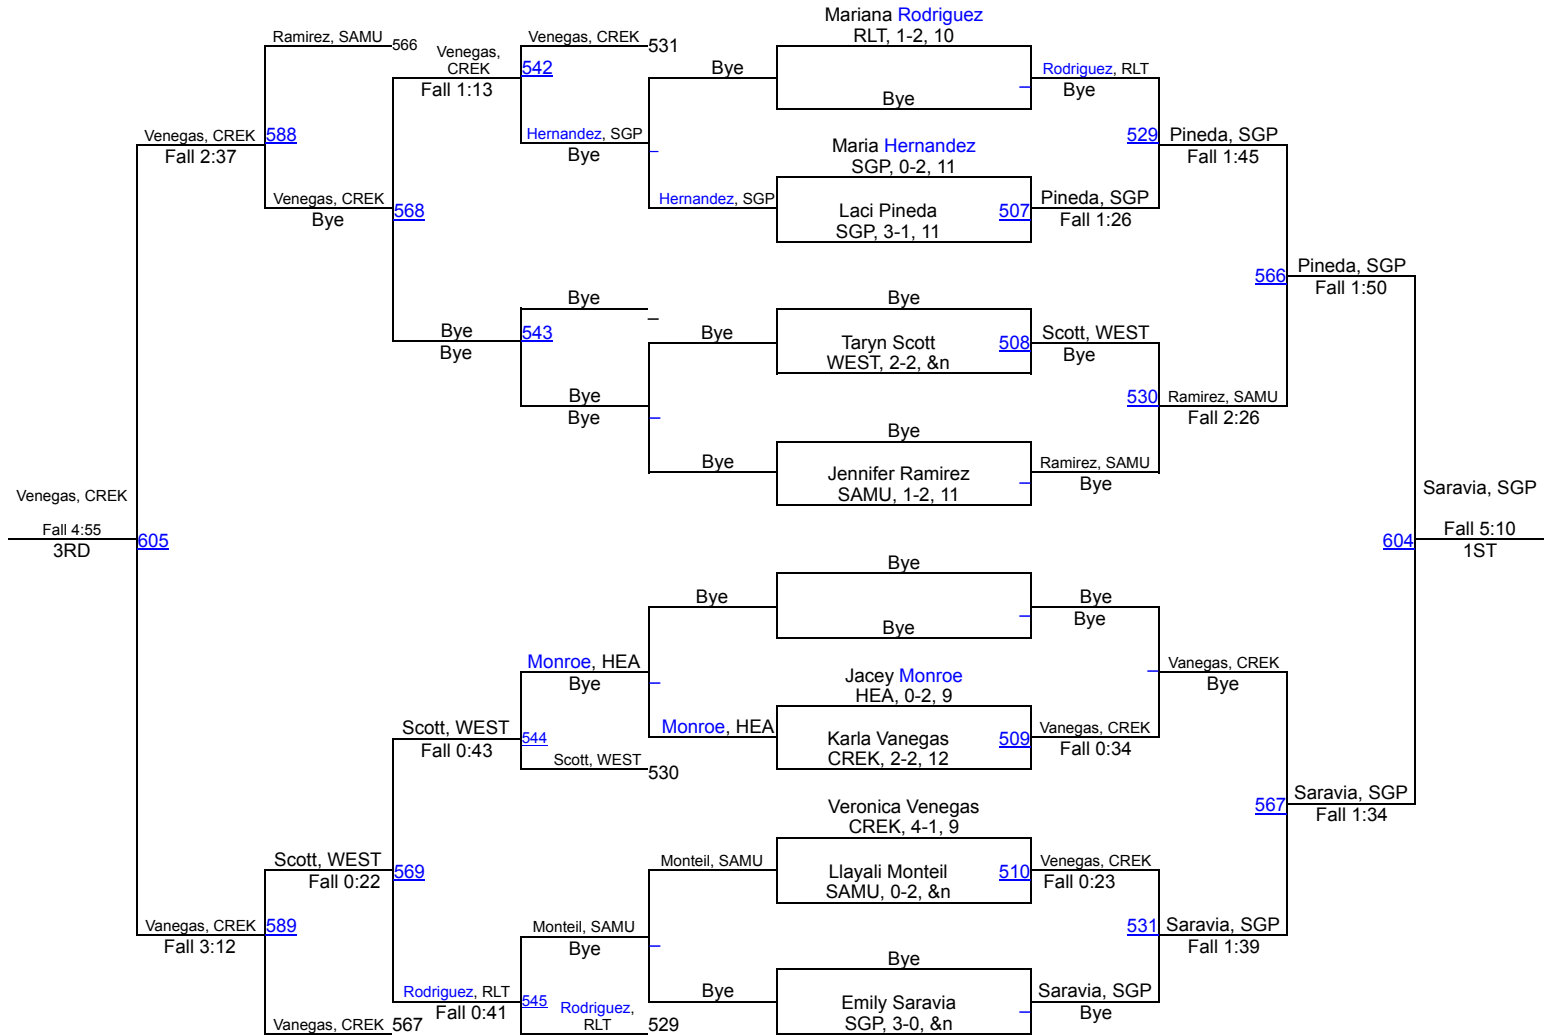

10th Annual Heath Invitational (Girls)

G95

10th Annual Heath Invitational (Girls)

G102

10th Annual Heath Invitational (Girls)

G119

10th Annual Heath Invitational (Girls)

G128

10th Annual Heath Invitational (Girls)

G138

10th Annual Heath Invitational (Girls)

G148

10th Annual Heath Invitational (Girls)

G165

10th Annual Heath Invitational (Girls)

G185

10th Annual Heath Invitational (Girls)

G215