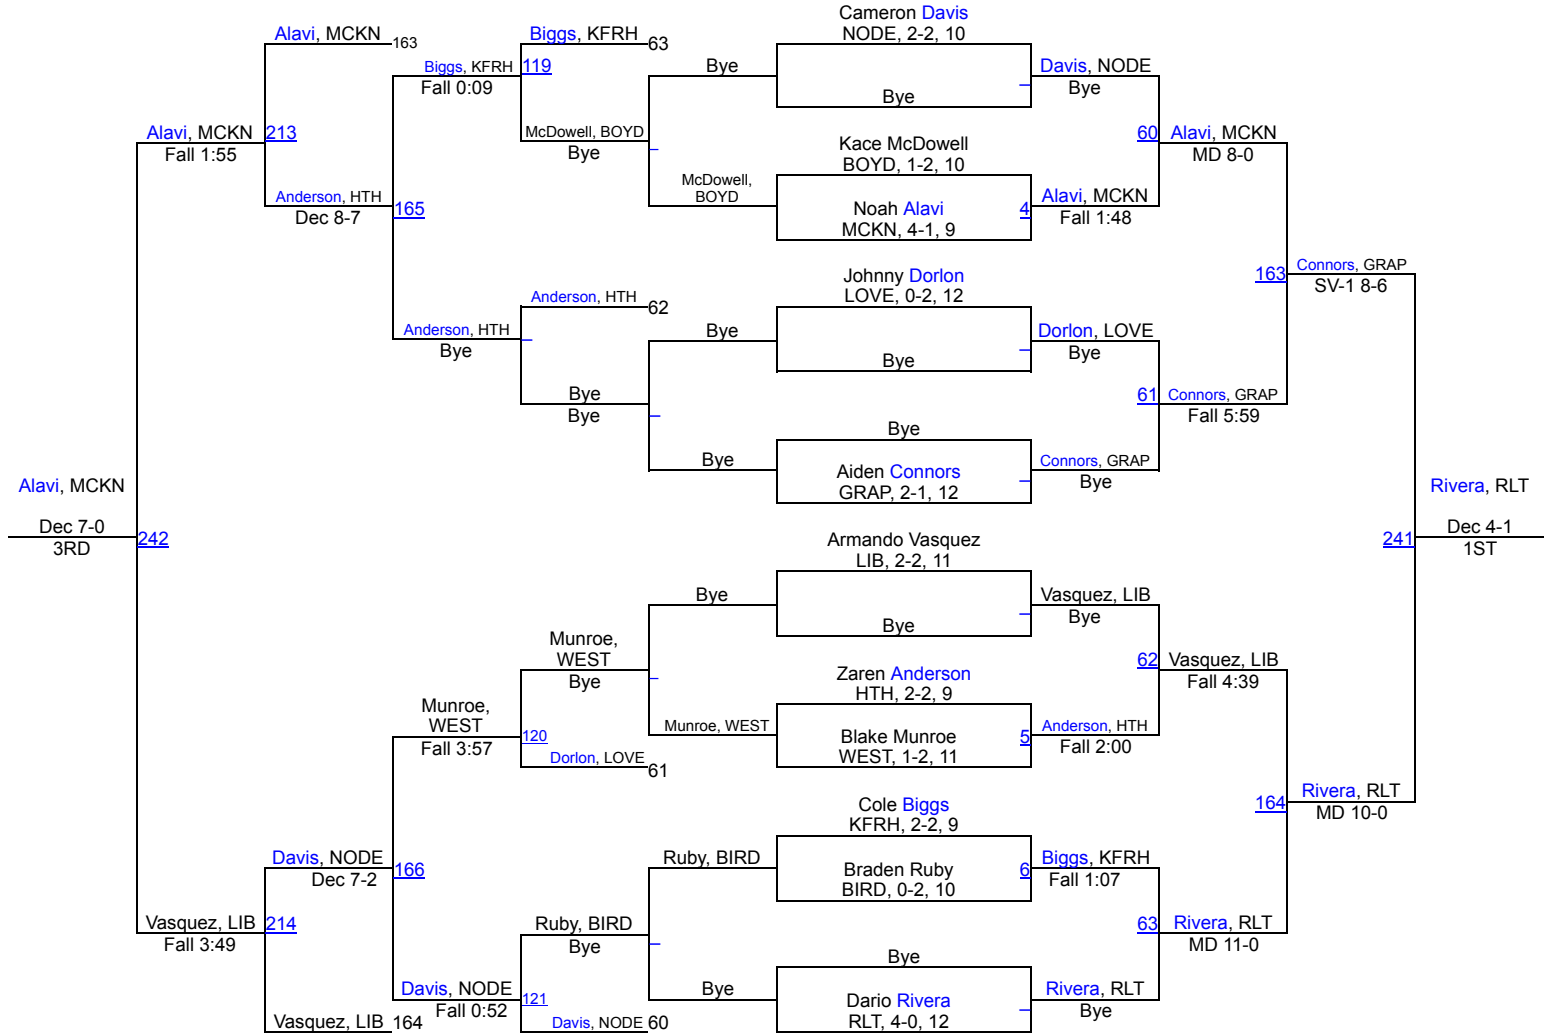

10th Annual Heath Invitational (Boys)

B113

10th Annual Heath Invitational (Boys)

B120

10th Annual Heath Invitational (Boys)

B132

10th Annual Heath Invitational (Boys)

B138

10th Annual Heath Invitational (Boys)

B145

10th Annual Heath Invitational (Boys)

B152

10th Annual Heath Invitational (Boys)

B160

10th Annual Heath Invitational (Boys)

B170