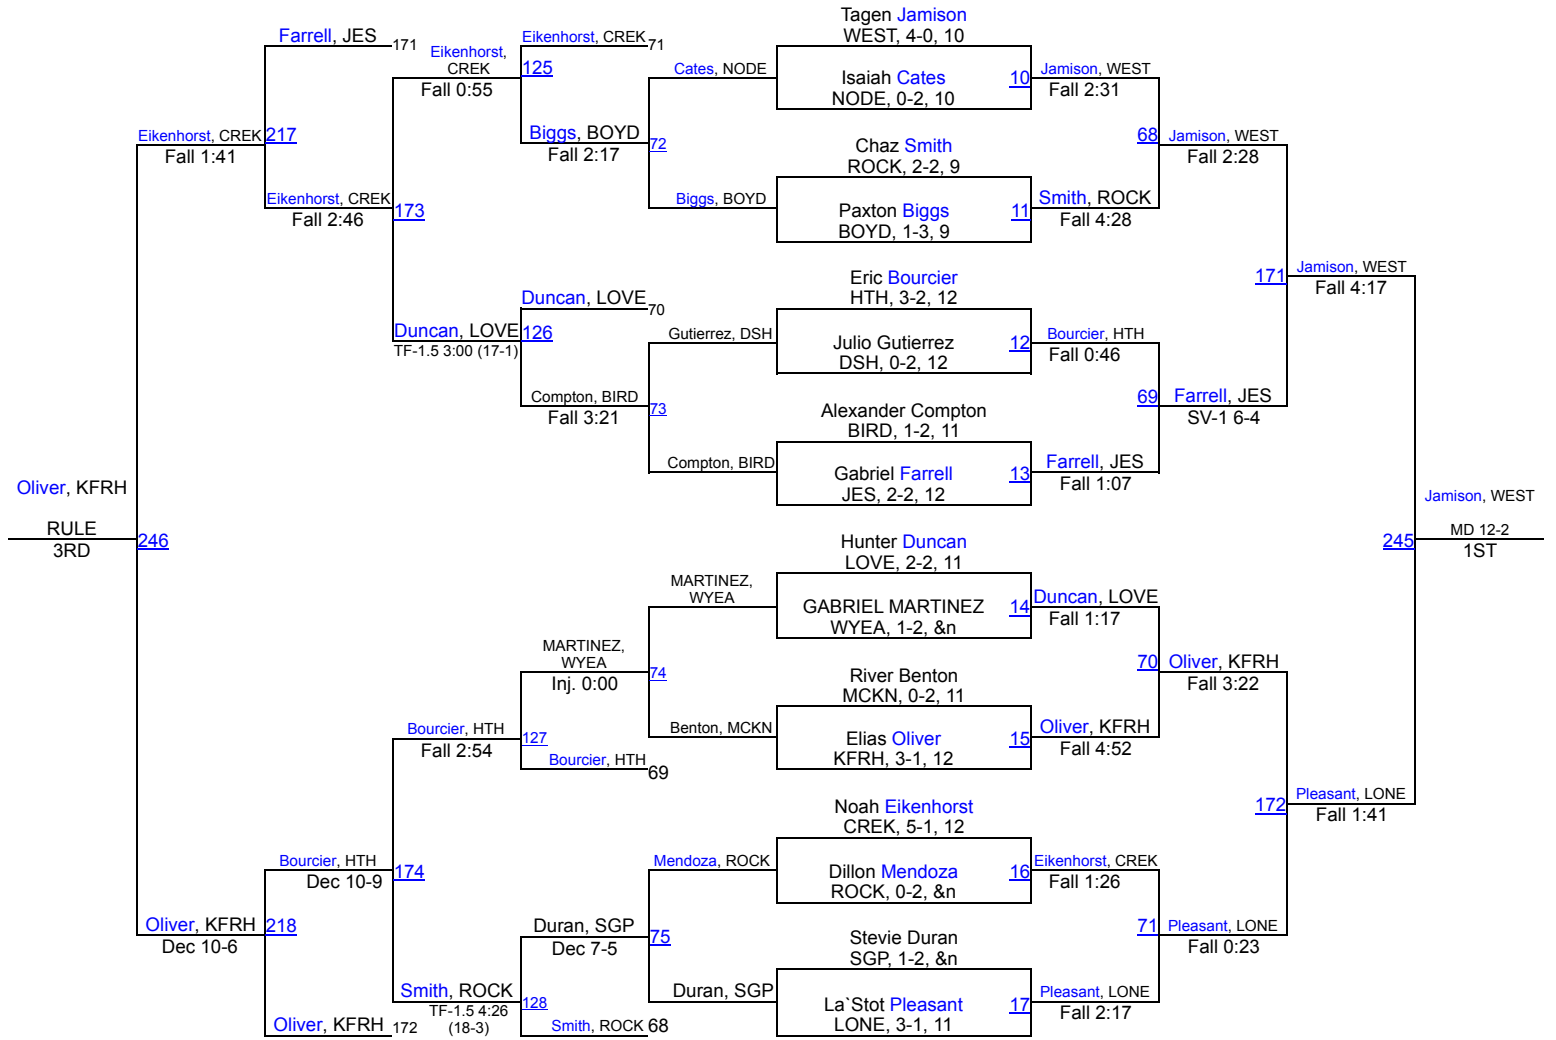

10th Annual Heath Invitational (Boys)

B113

10th Annual Heath Invitational (Boys)

B120

10th Annual Heath Invitational (Boys)

B132

10th Annual Heath Invitational (Boys)

B138

10th Annual Heath Invitational (Boys)

B145

10th Annual Heath Invitational (Boys)

B152

10th Annual Heath Invitational (Boys)

B160

10th Annual Heath Invitational (Boys)

B170