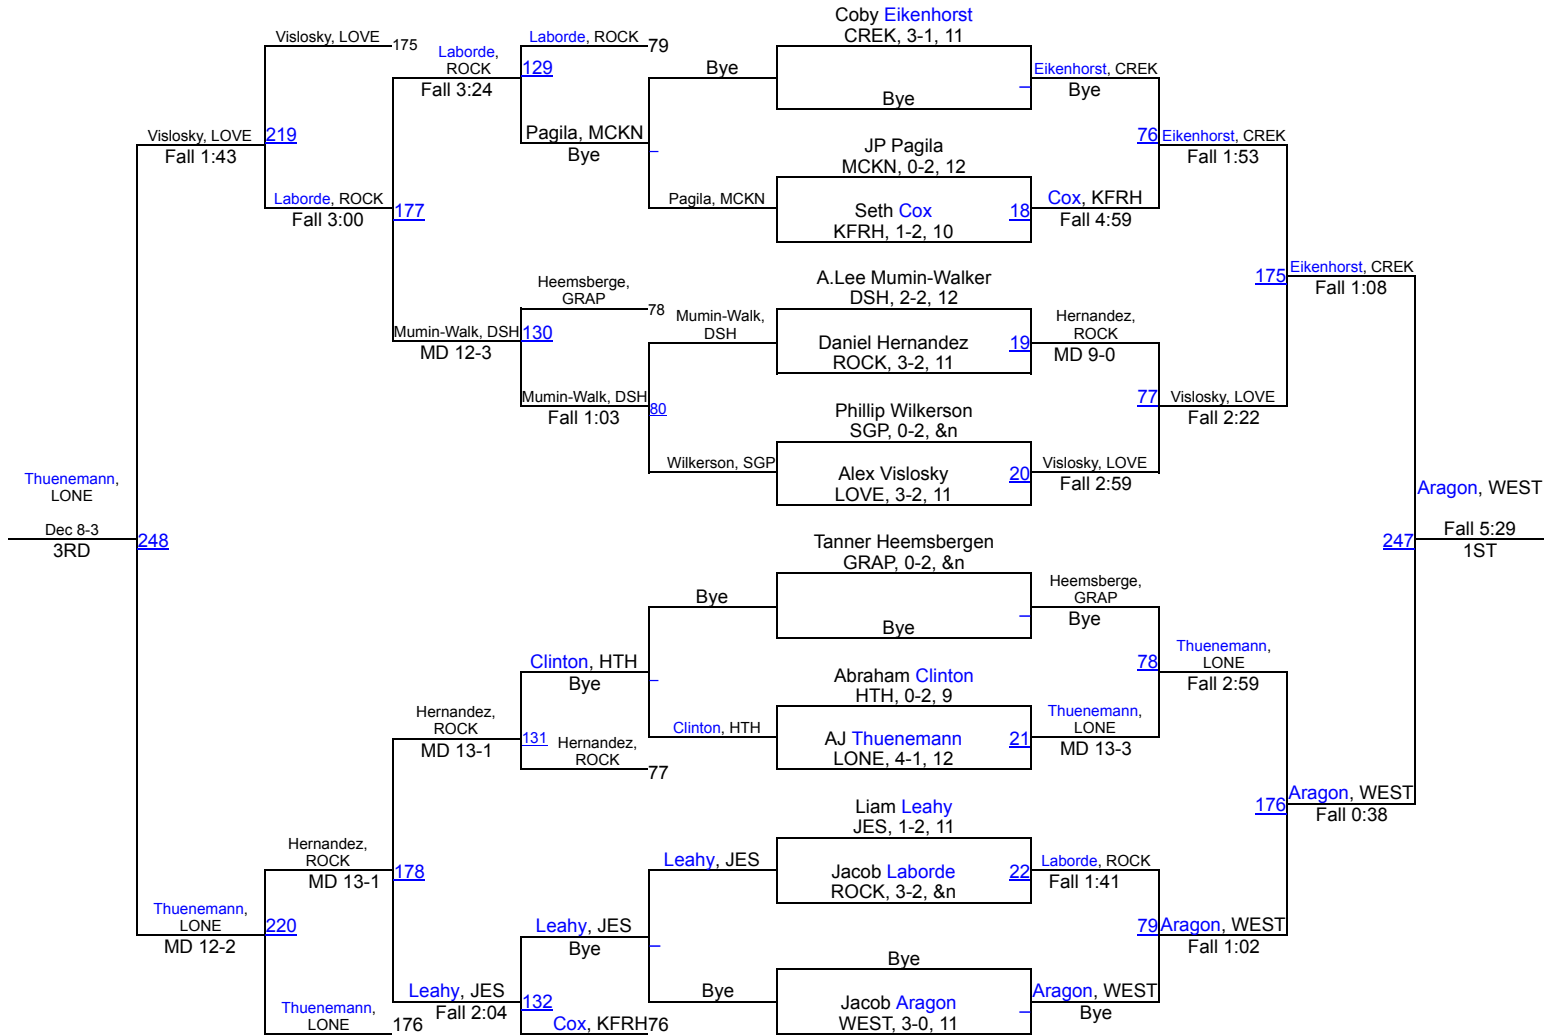

10th Annual Heath Invitational (Boys)

B113

10th Annual Heath Invitational (Boys)

B120

10th Annual Heath Invitational (Boys)

B132

10th Annual Heath Invitational (Boys)

B138

10th Annual Heath Invitational (Boys)

B145

10th Annual Heath Invitational (Boys)

B152

10th Annual Heath Invitational (Boys)

B160

10th Annual Heath Invitational (Boys)

B170