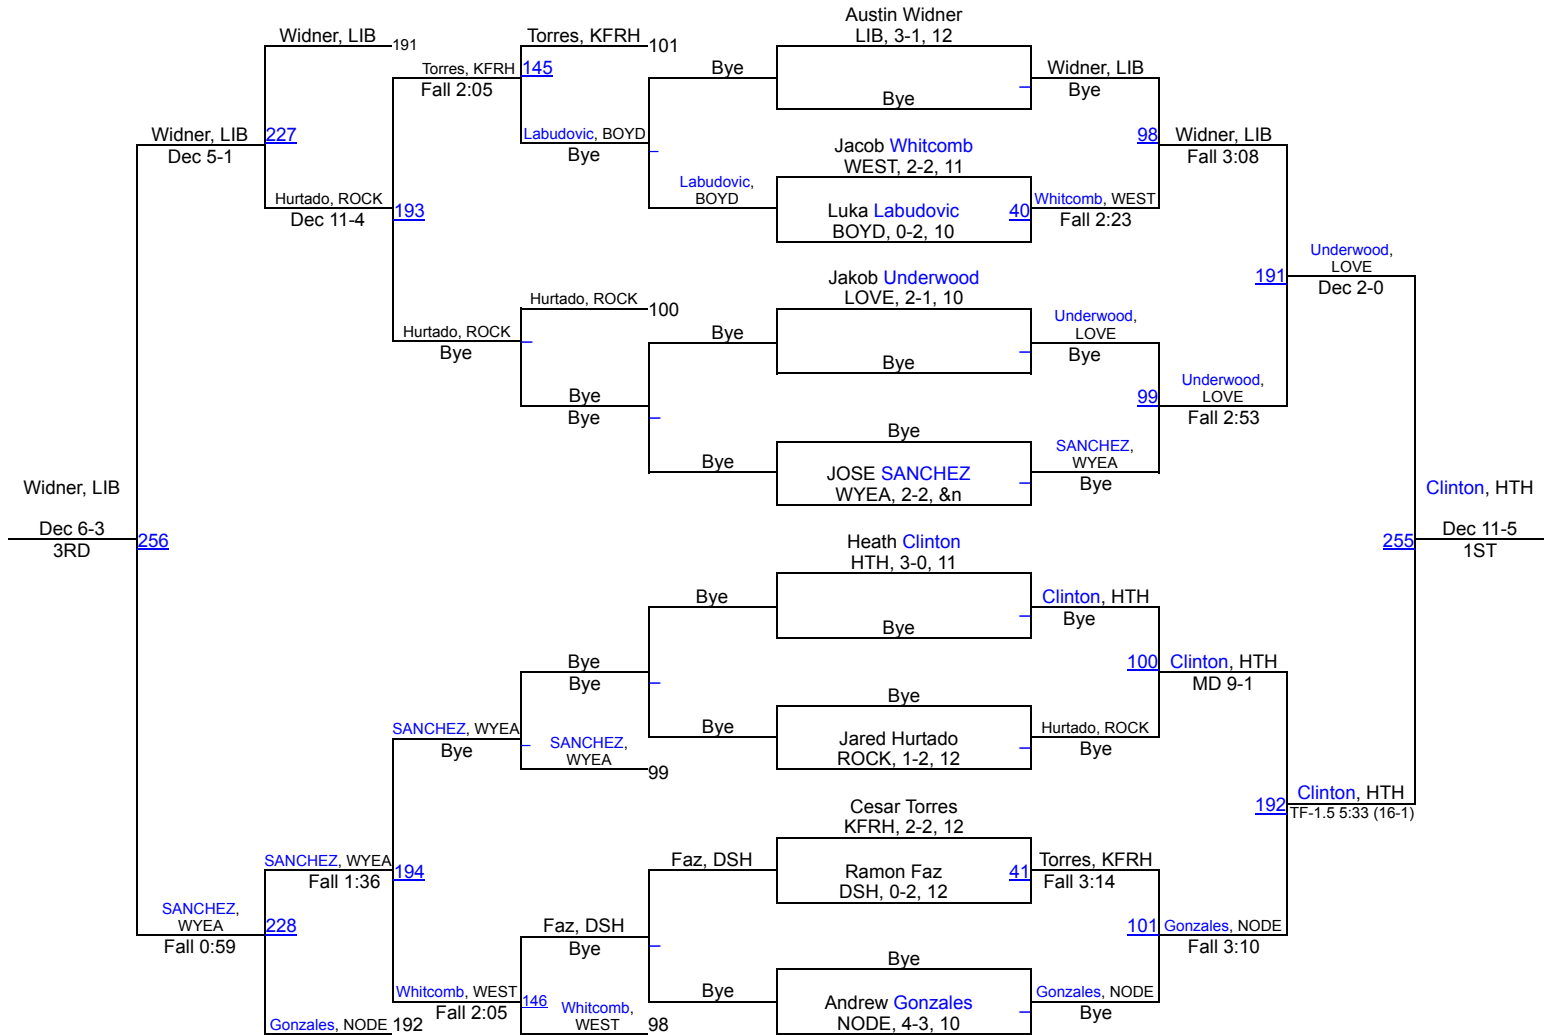

10th Annual Heath Invitational (Boys)

B113

10th Annual Heath Invitational (Boys)

B120

10th Annual Heath Invitational (Boys)

B132

10th Annual Heath Invitational (Boys)

B138

10th Annual Heath Invitational (Boys)

B145

10th Annual Heath Invitational (Boys)

B152

10th Annual Heath Invitational (Boys)

B160

10th Annual Heath Invitational (Boys)

B170

10th Annual Heath Invitational (Boys)

B182

10th Annual Heath Invitational (Boys)

B195

10th Annual Heath Invitational (Boys)

B220

10th Annual Heath Invitational (Boys)

B285