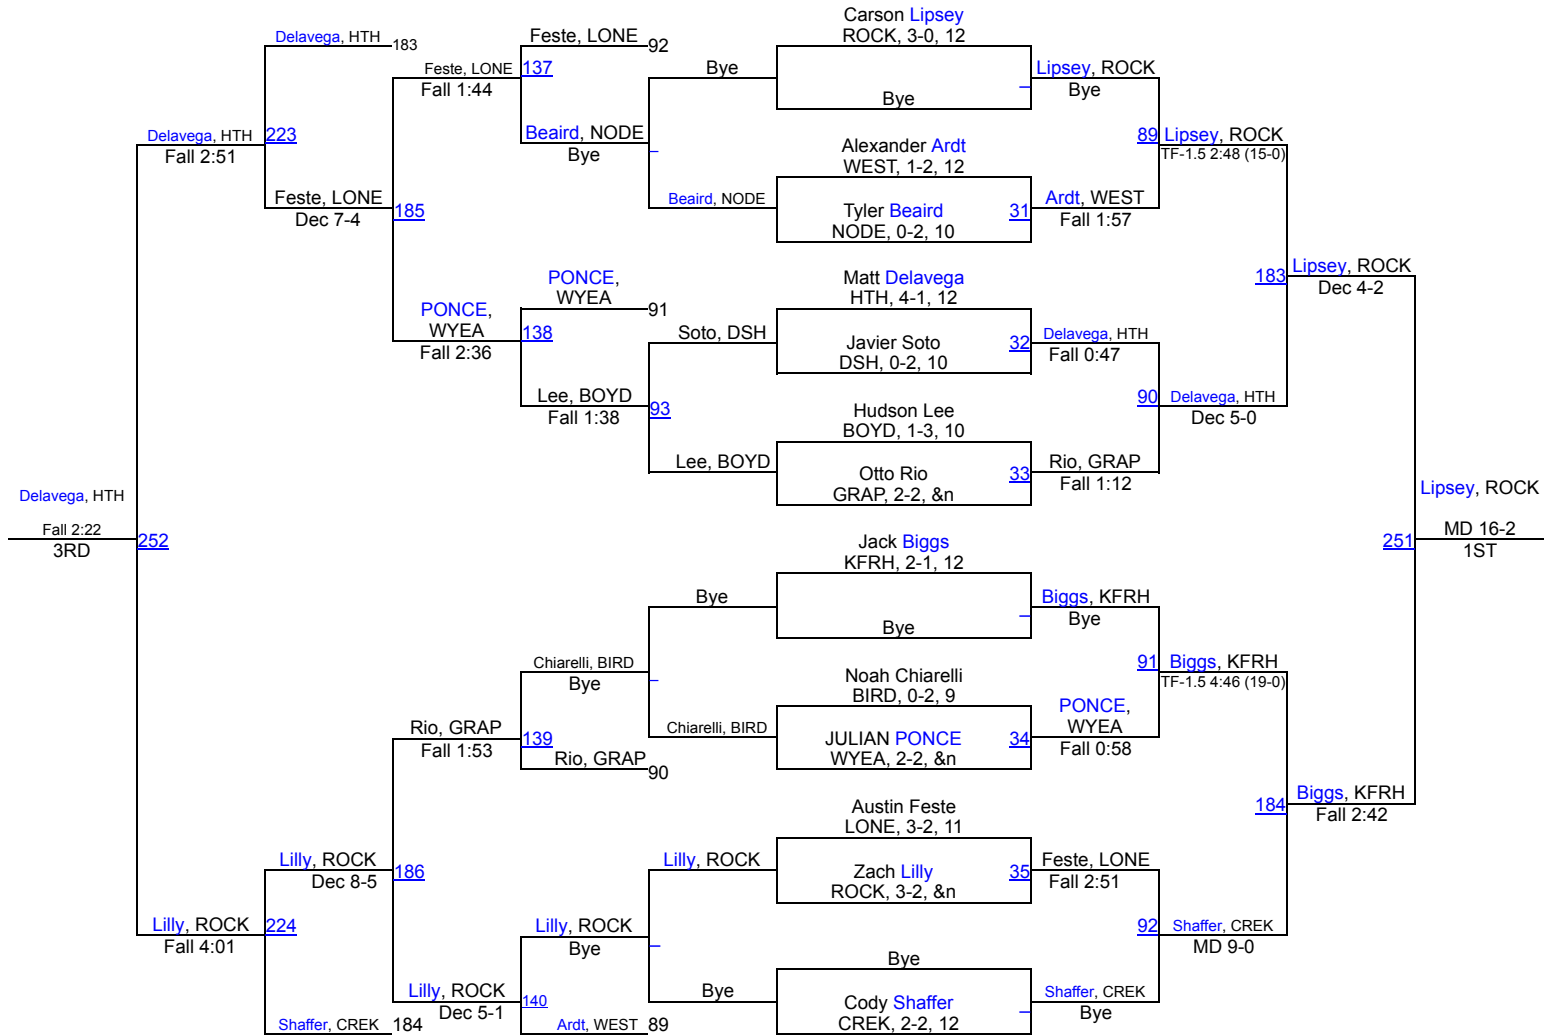

10th Annual Heath Invitational (Boys)

B113

10th Annual Heath Invitational (Boys)

B120

10th Annual Heath Invitational (Boys)

B132

10th Annual Heath Invitational (Boys)

B138

10th Annual Heath Invitational (Boys)

B145

10th Annual Heath Invitational (Boys)

B152

10th Annual Heath Invitational (Boys)

B160

10th Annual Heath Invitational (Boys)

B170