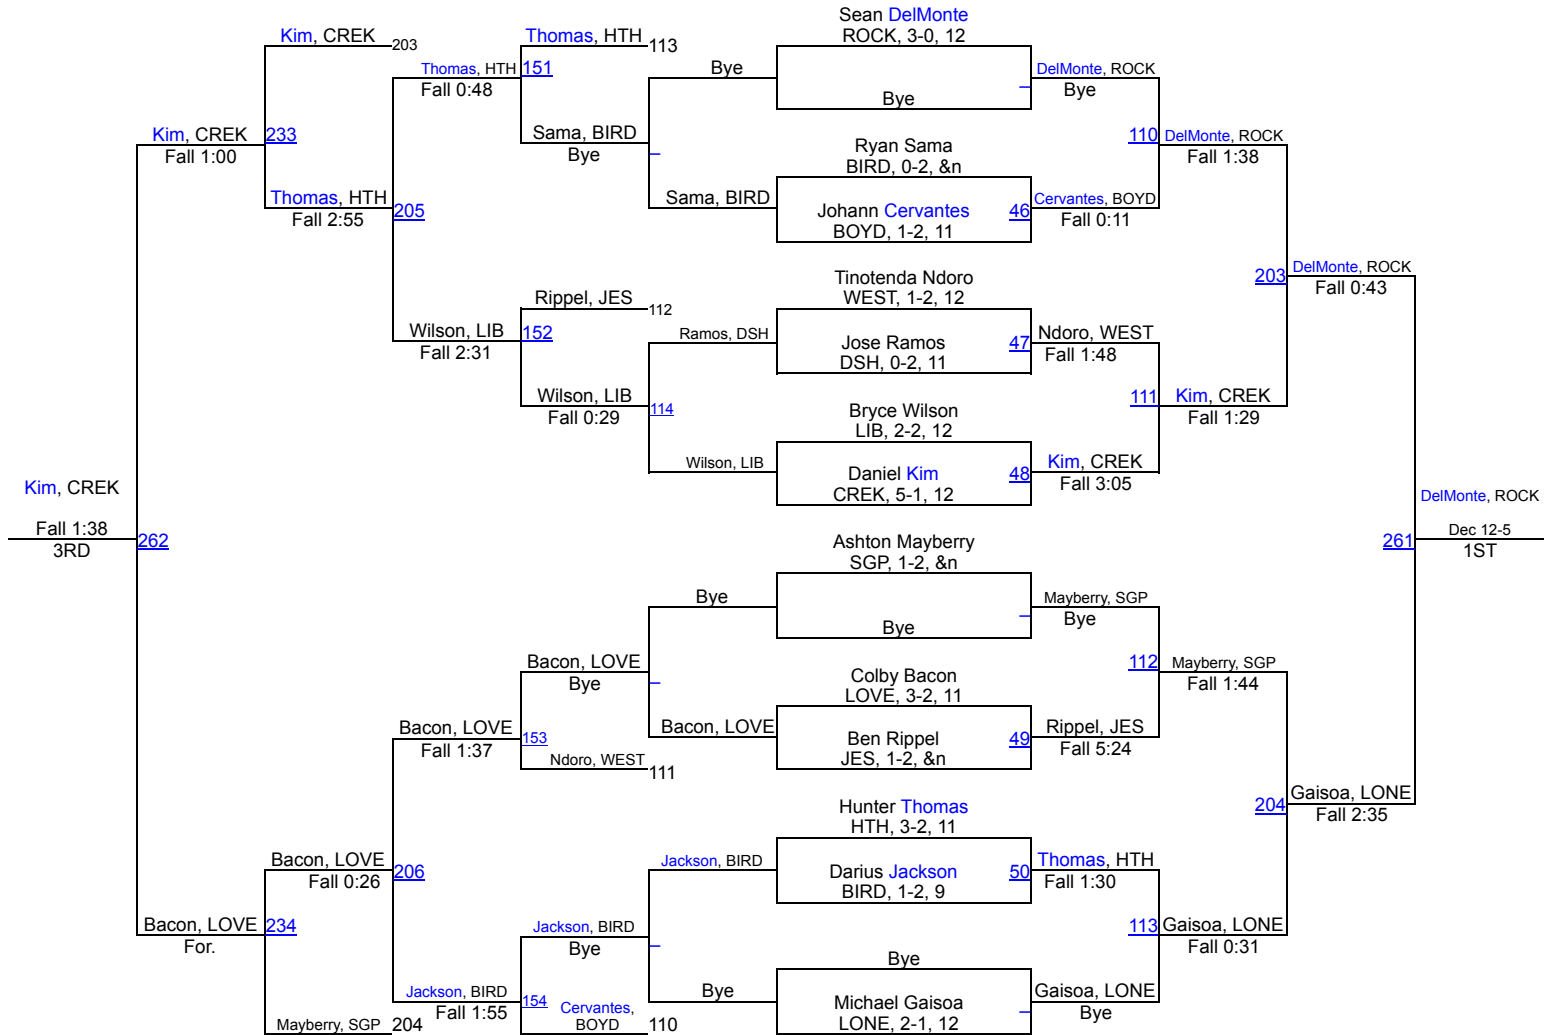

10th Annual Heath Invitational (Boys)

B113

10th Annual Heath Invitational (Boys)

B120

10th Annual Heath Invitational (Boys)

B132

10th Annual Heath Invitational (Boys)

B138

10th Annual Heath Invitational (Boys)

B145

10th Annual Heath Invitational (Boys)

B152

10th Annual Heath Invitational (Boys)

B160

10th Annual Heath Invitational (Boys)

B170

10th Annual Heath Invitational (Boys)

B182

10th Annual Heath Invitational (Boys)

B195

10th Annual Heath Invitational (Boys)

B220

10th Annual Heath Invitational (Boys)

B285