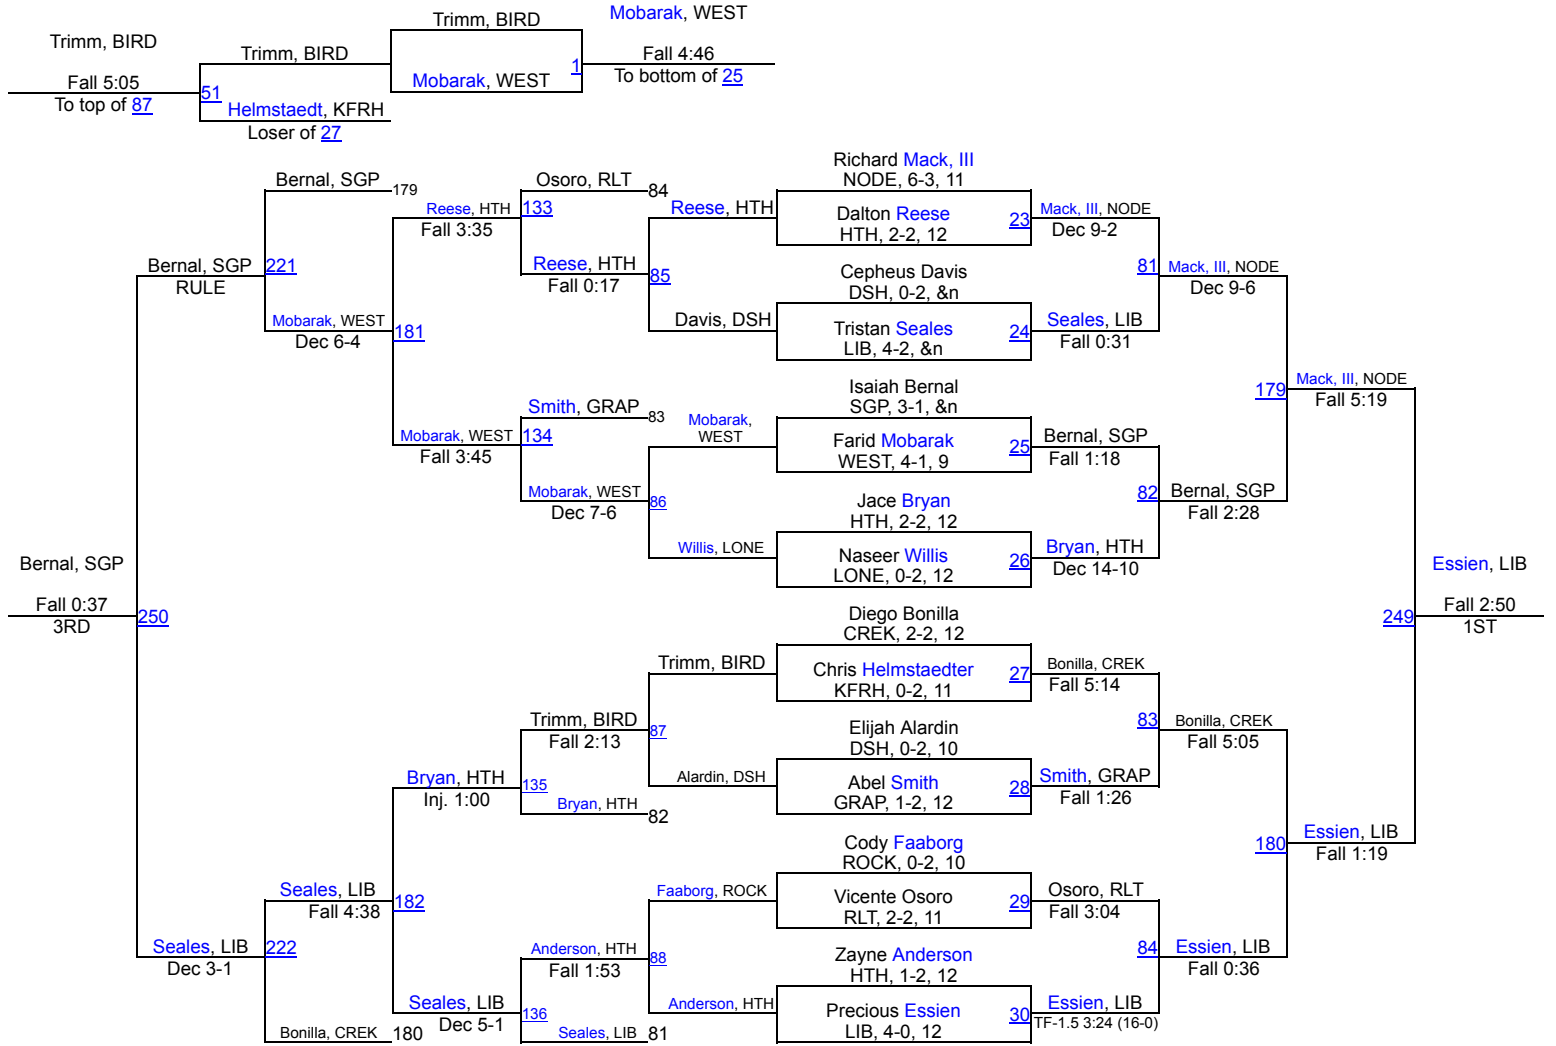

10th Annual Heath Invitational (Boys)

B113

10th Annual Heath Invitational (Boys)

B120

10th Annual Heath Invitational (Boys)

B132

10th Annual Heath Invitational (Boys)

B138

10th Annual Heath Invitational (Boys)

B145

10th Annual Heath Invitational (Boys)

B152

10th Annual Heath Invitational (Boys)

B160

10th Annual Heath Invitational (Boys)

B170