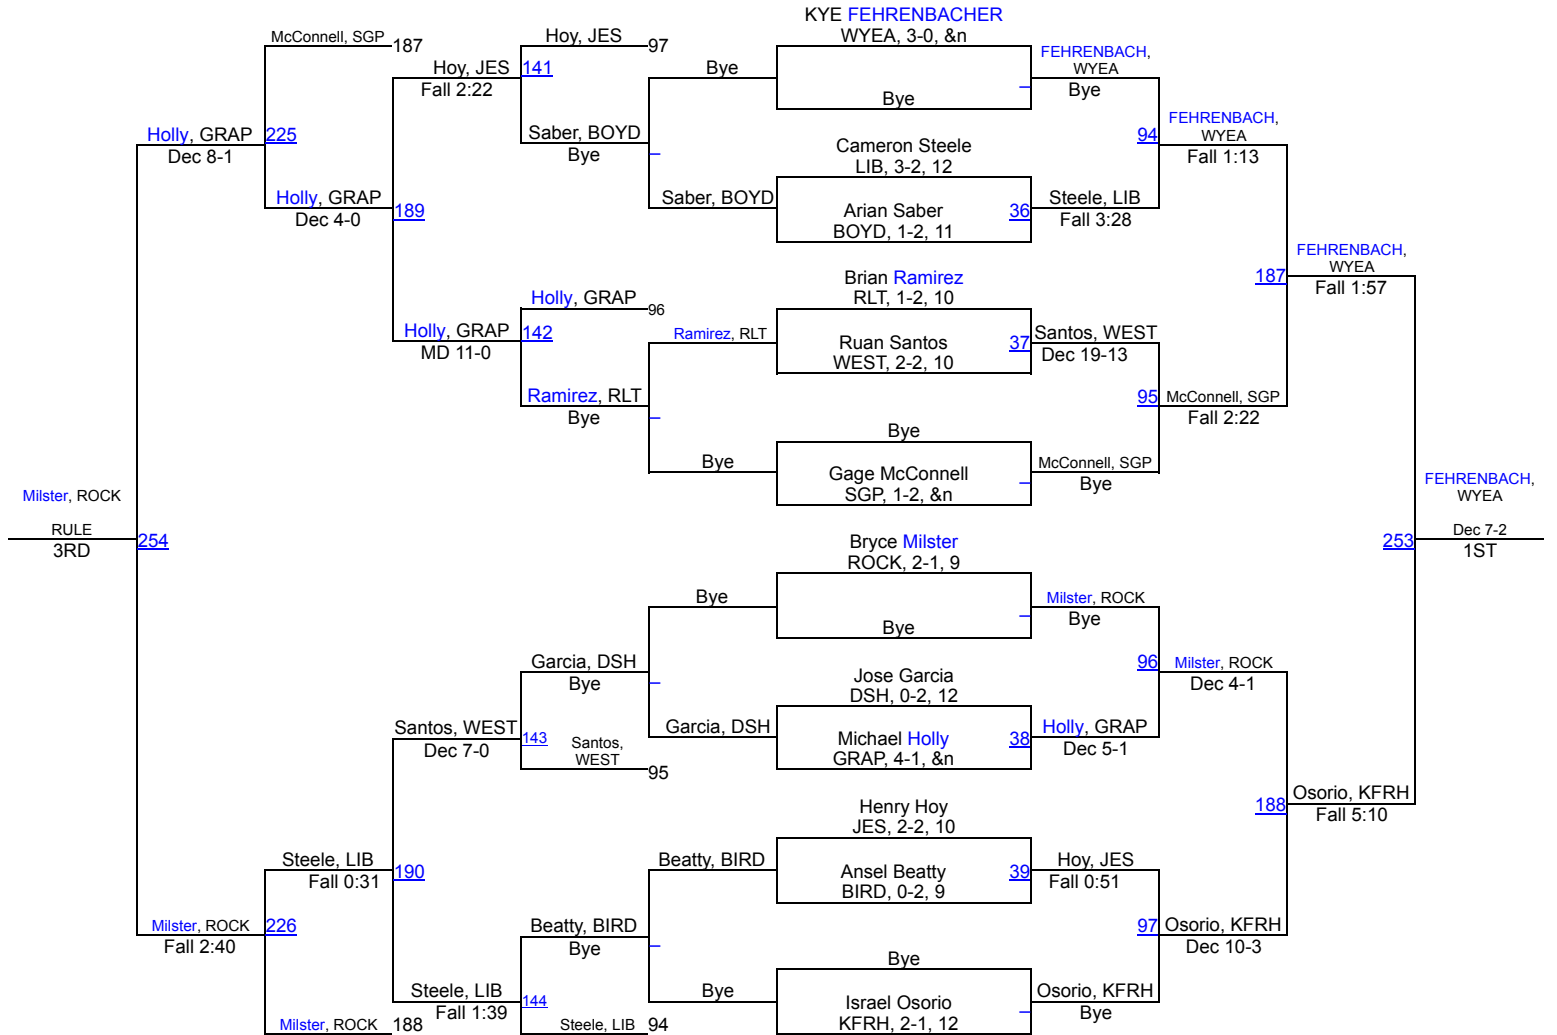

10th Annual Heath Invitational (Boys)

B113

10th Annual Heath Invitational (Boys)

B120

10th Annual Heath Invitational (Boys)

B132

10th Annual Heath Invitational (Boys)

B138

10th Annual Heath Invitational (Boys)

B145

10th Annual Heath Invitational (Boys)

B152

10th Annual Heath Invitational (Boys)

B160

10th Annual Heath Invitational (Boys)

B170

10th Annual Heath Invitational (Boys)

B182

10th Annual Heath Invitational (Boys)

B195

10th Annual Heath Invitational (Boys)

B220

10th Annual Heath Invitational (Boys)

B285