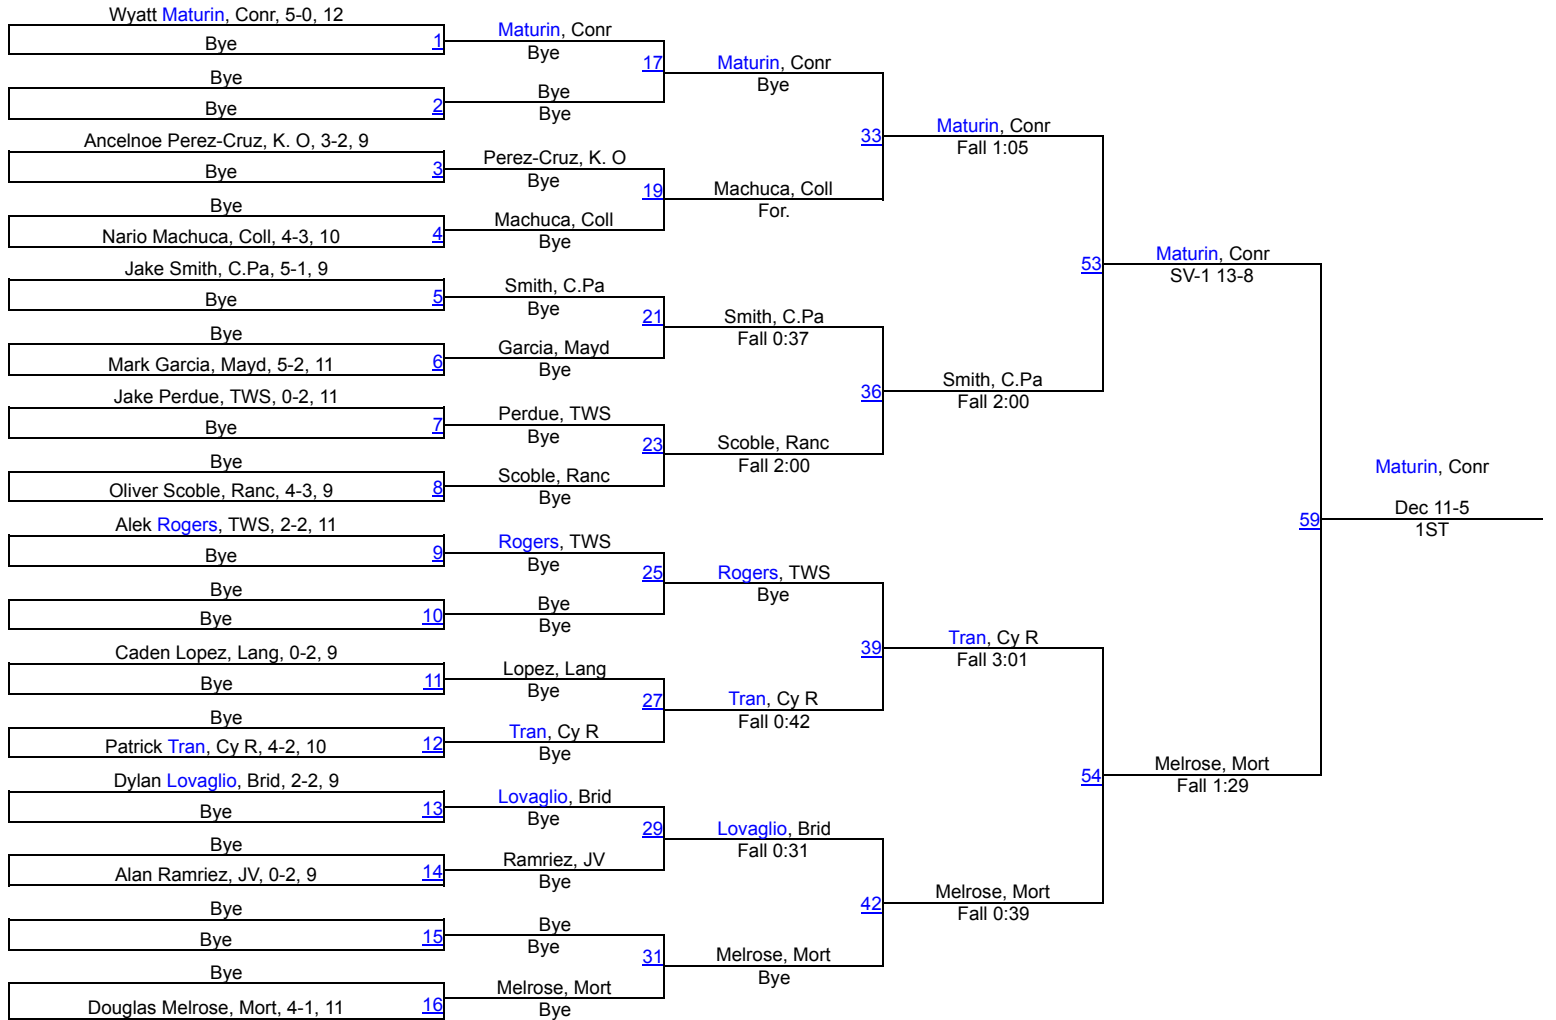

# 17th Annual Cy Ridge Classic

106