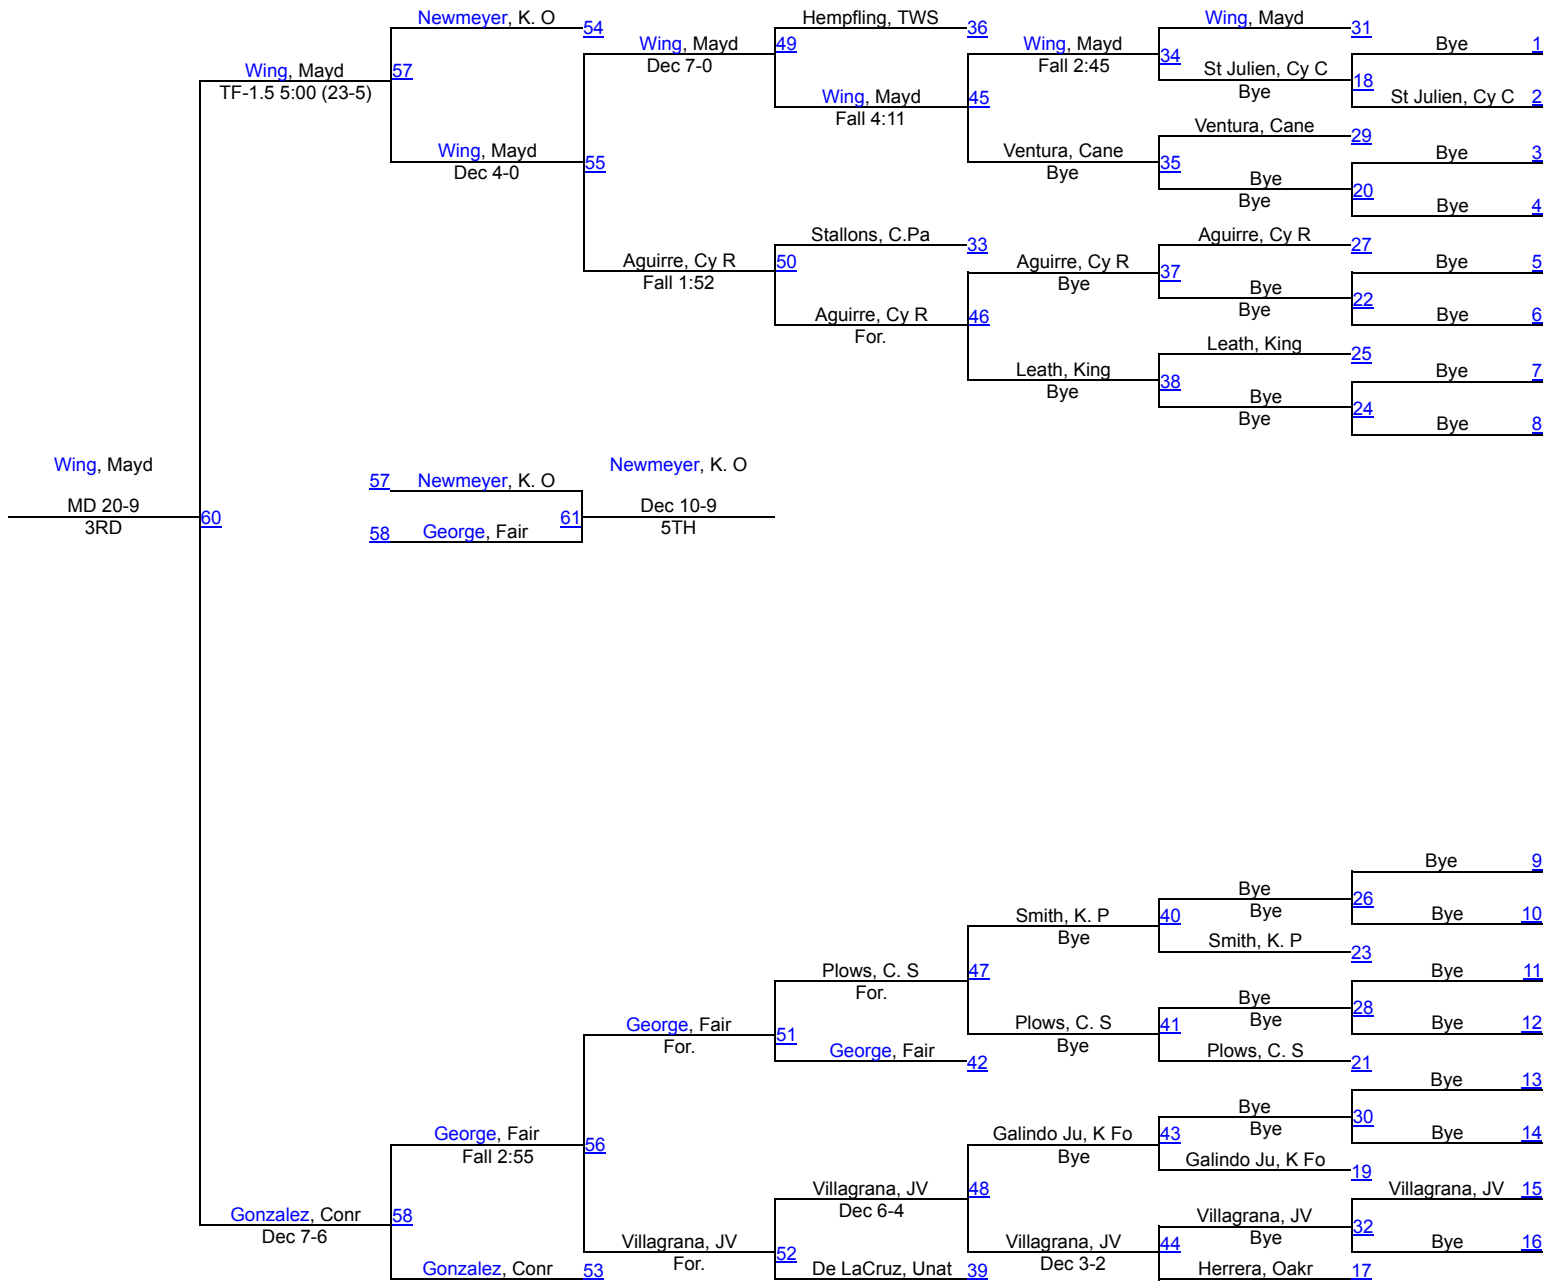

# 17th Annual Cy Ridge Classic

120

120