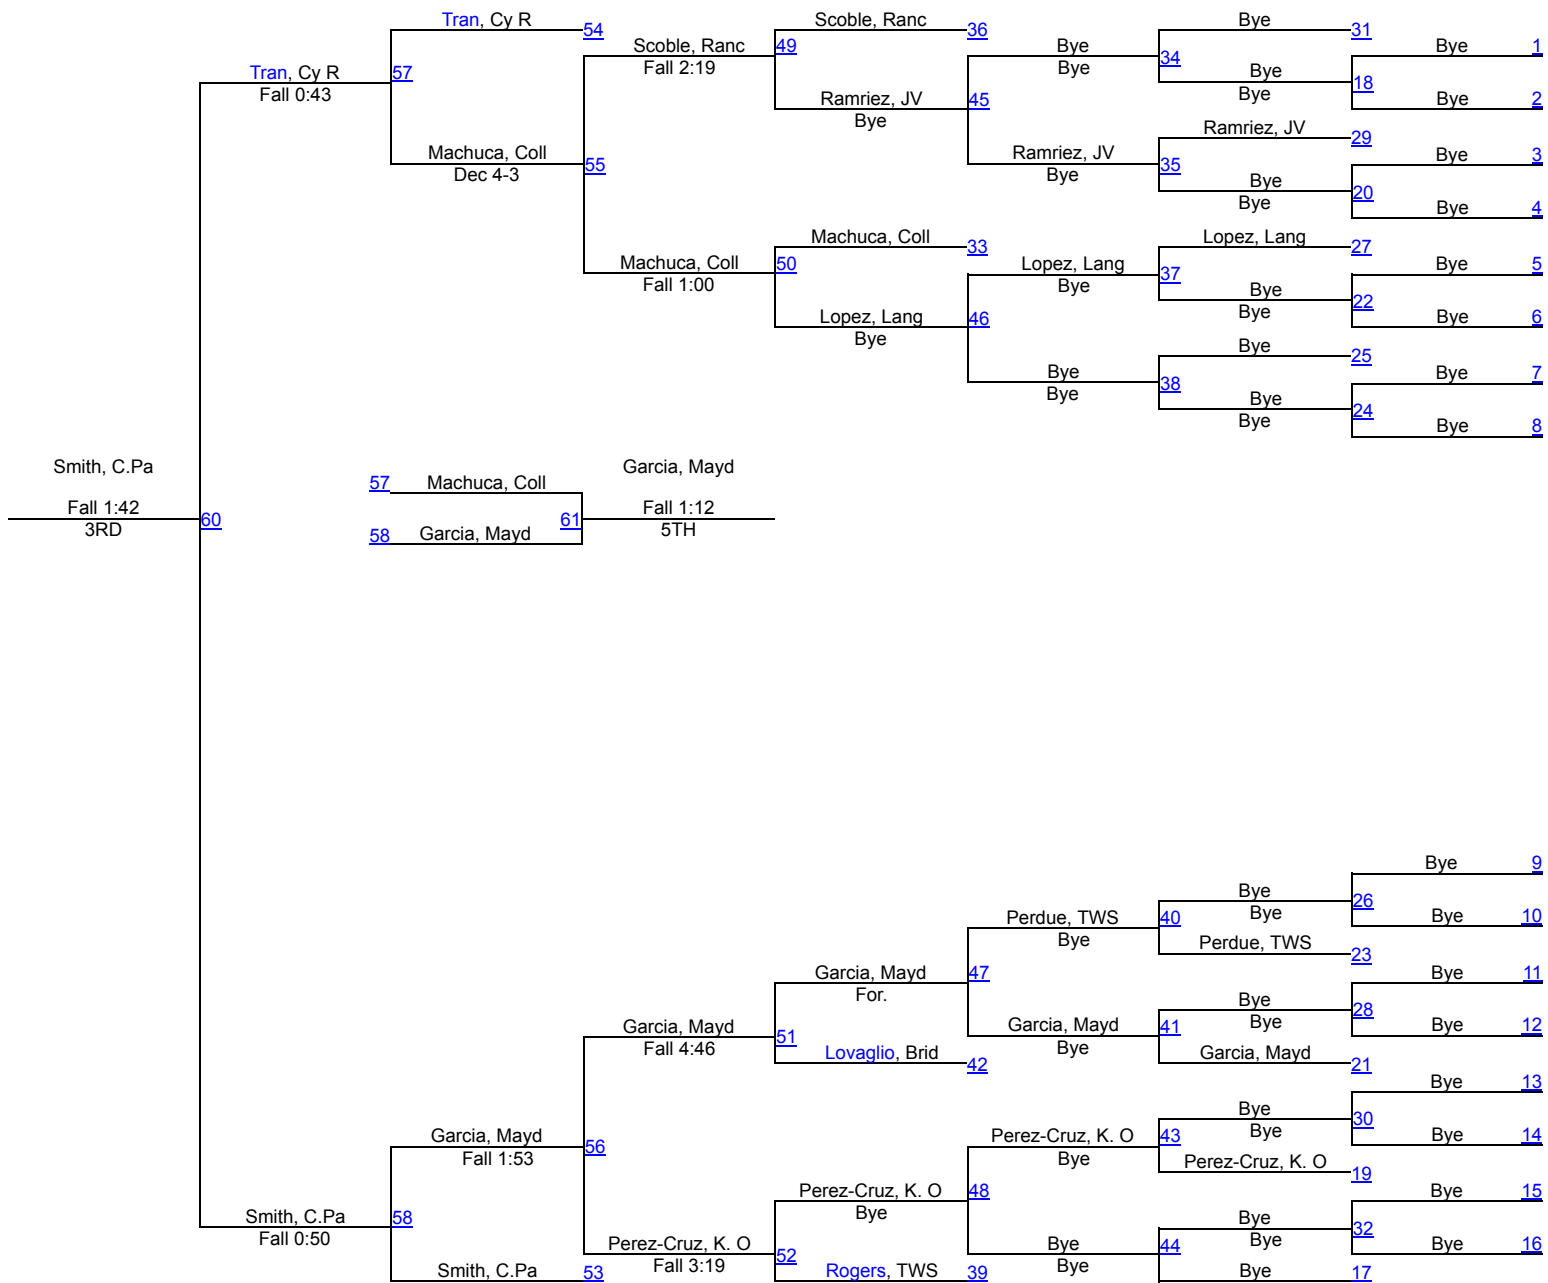

# 17th Annual Cy Ridge Classic

106

# 106