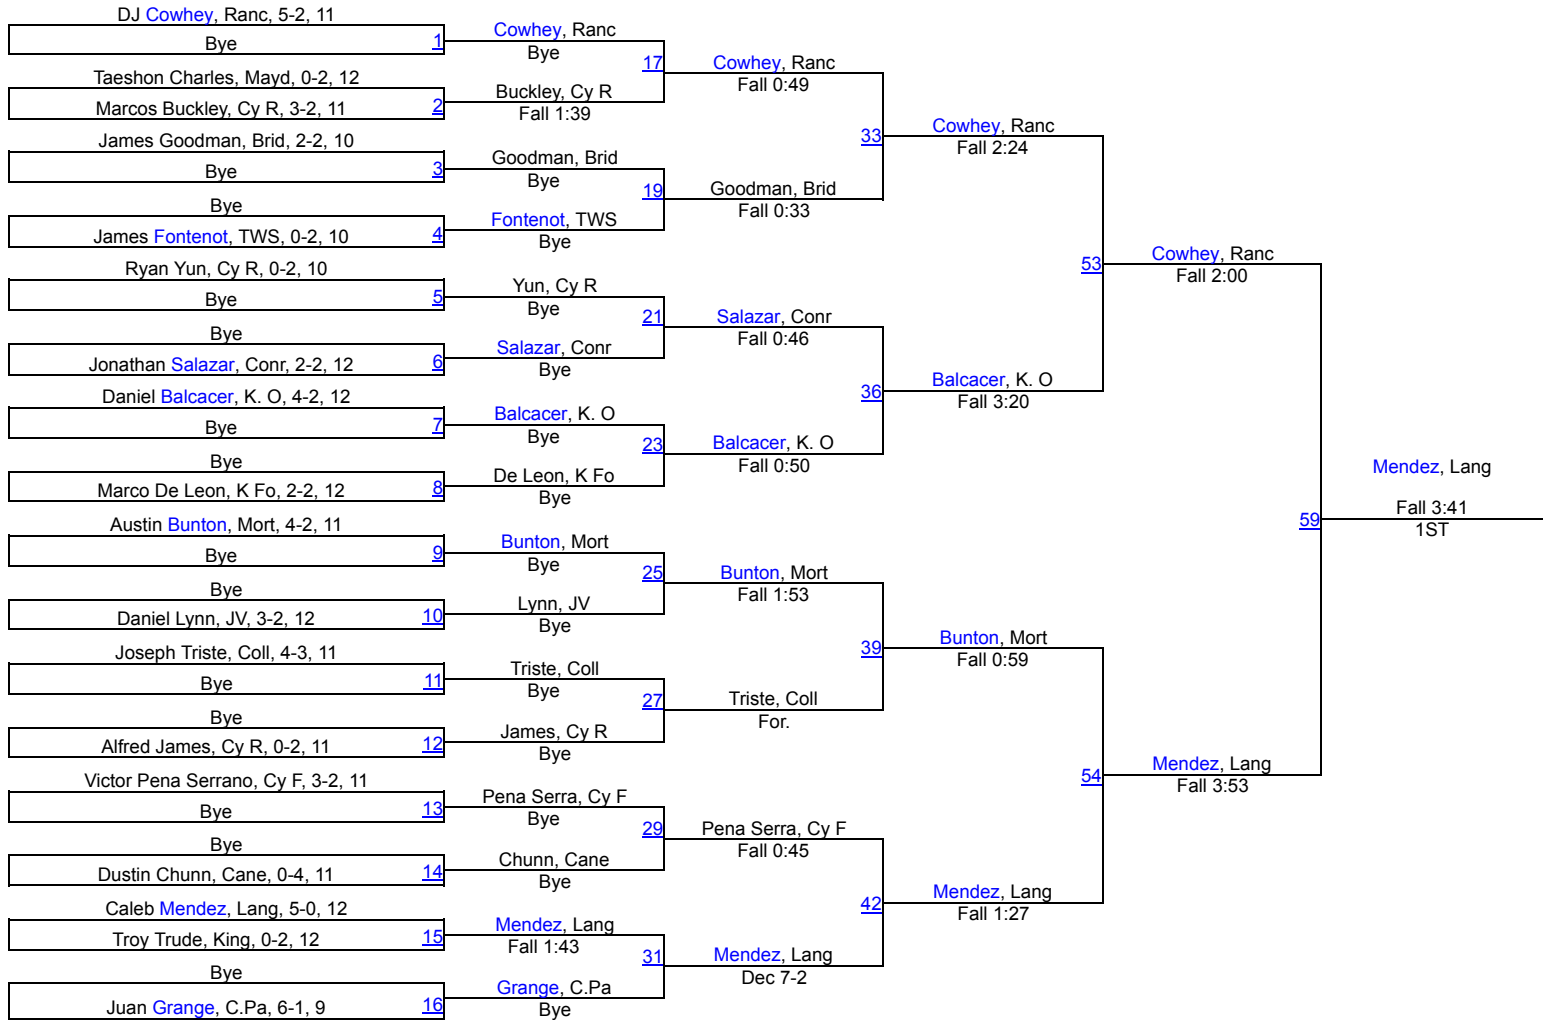

17th Annual Cy Ridge Classic

182