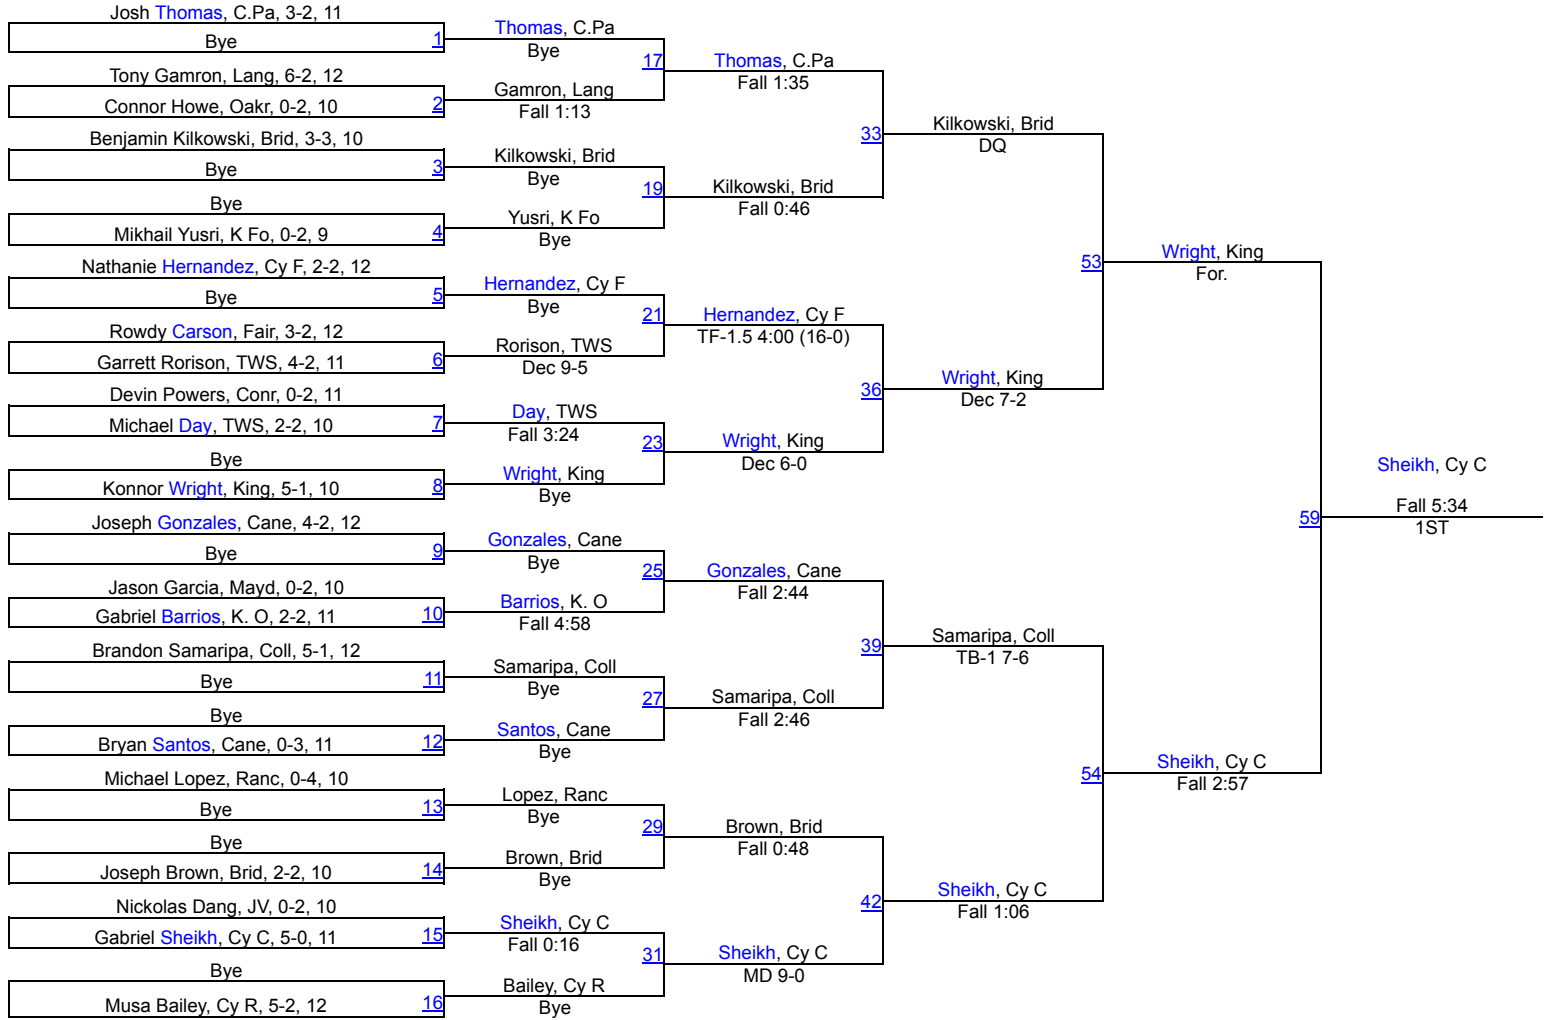

17th Annual Cy Ridge Classic

145