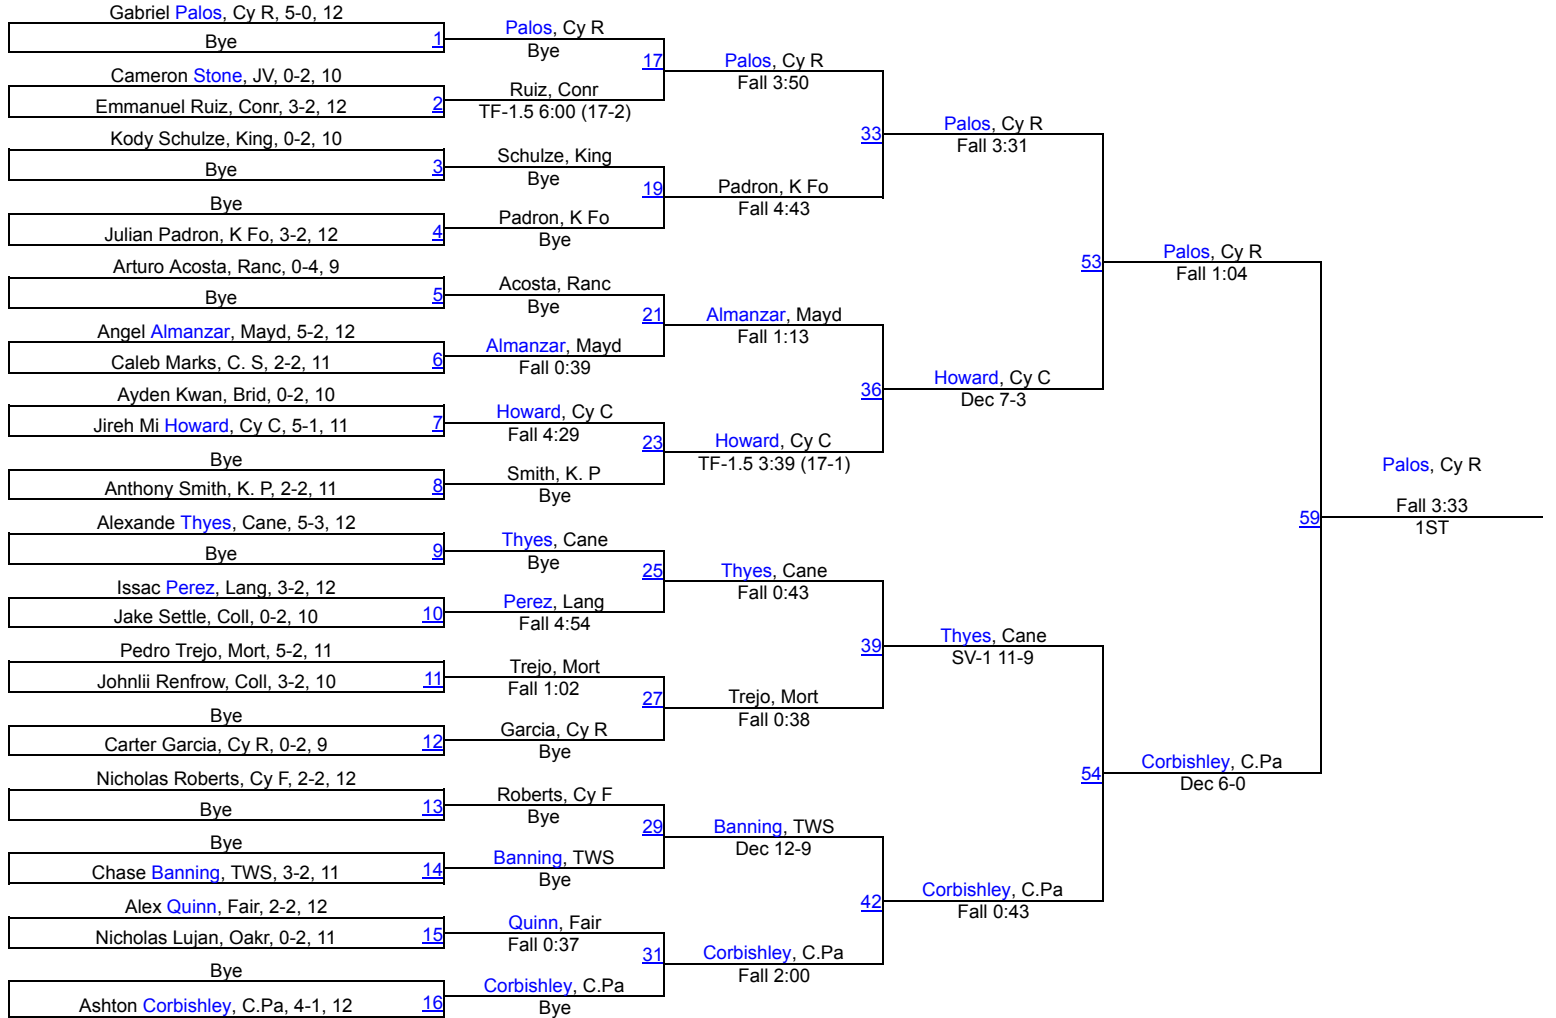

17th Annual Cy Ridge Classic

138