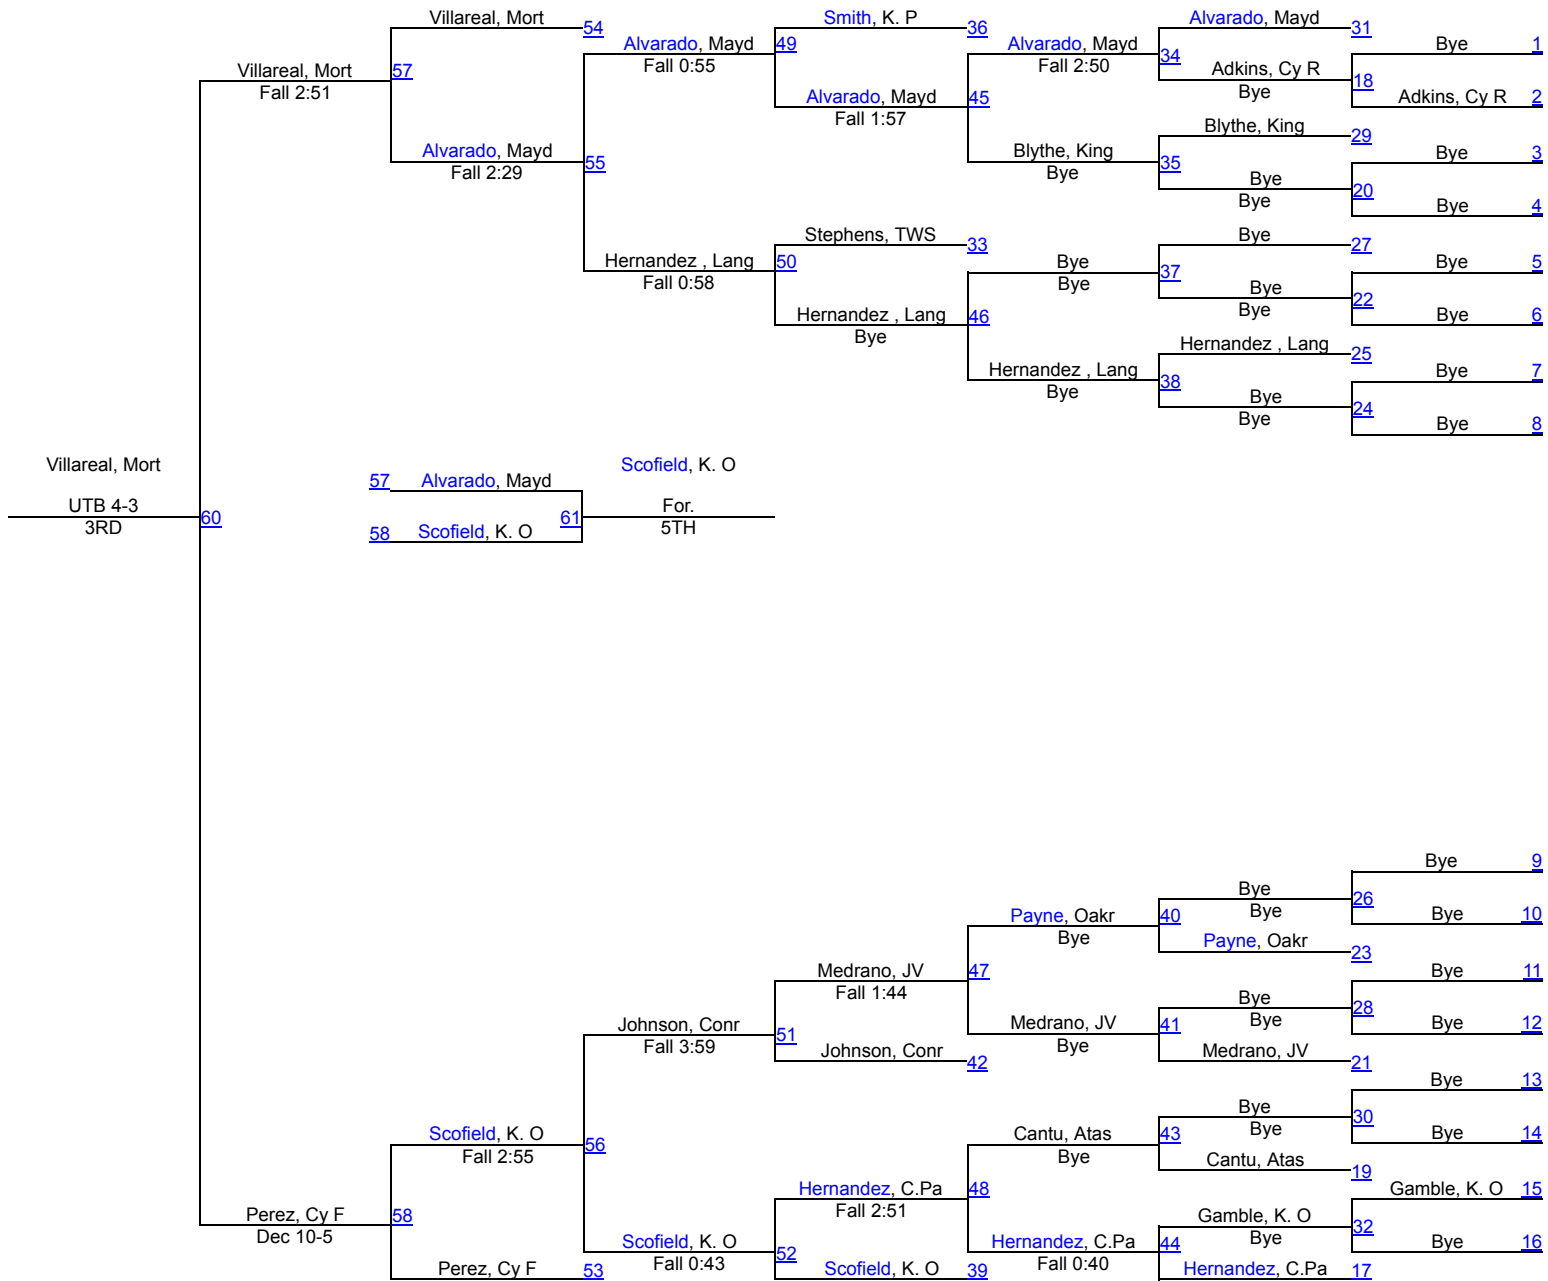

# 182

# 17th Annual Cy Ridge Classic

195

195