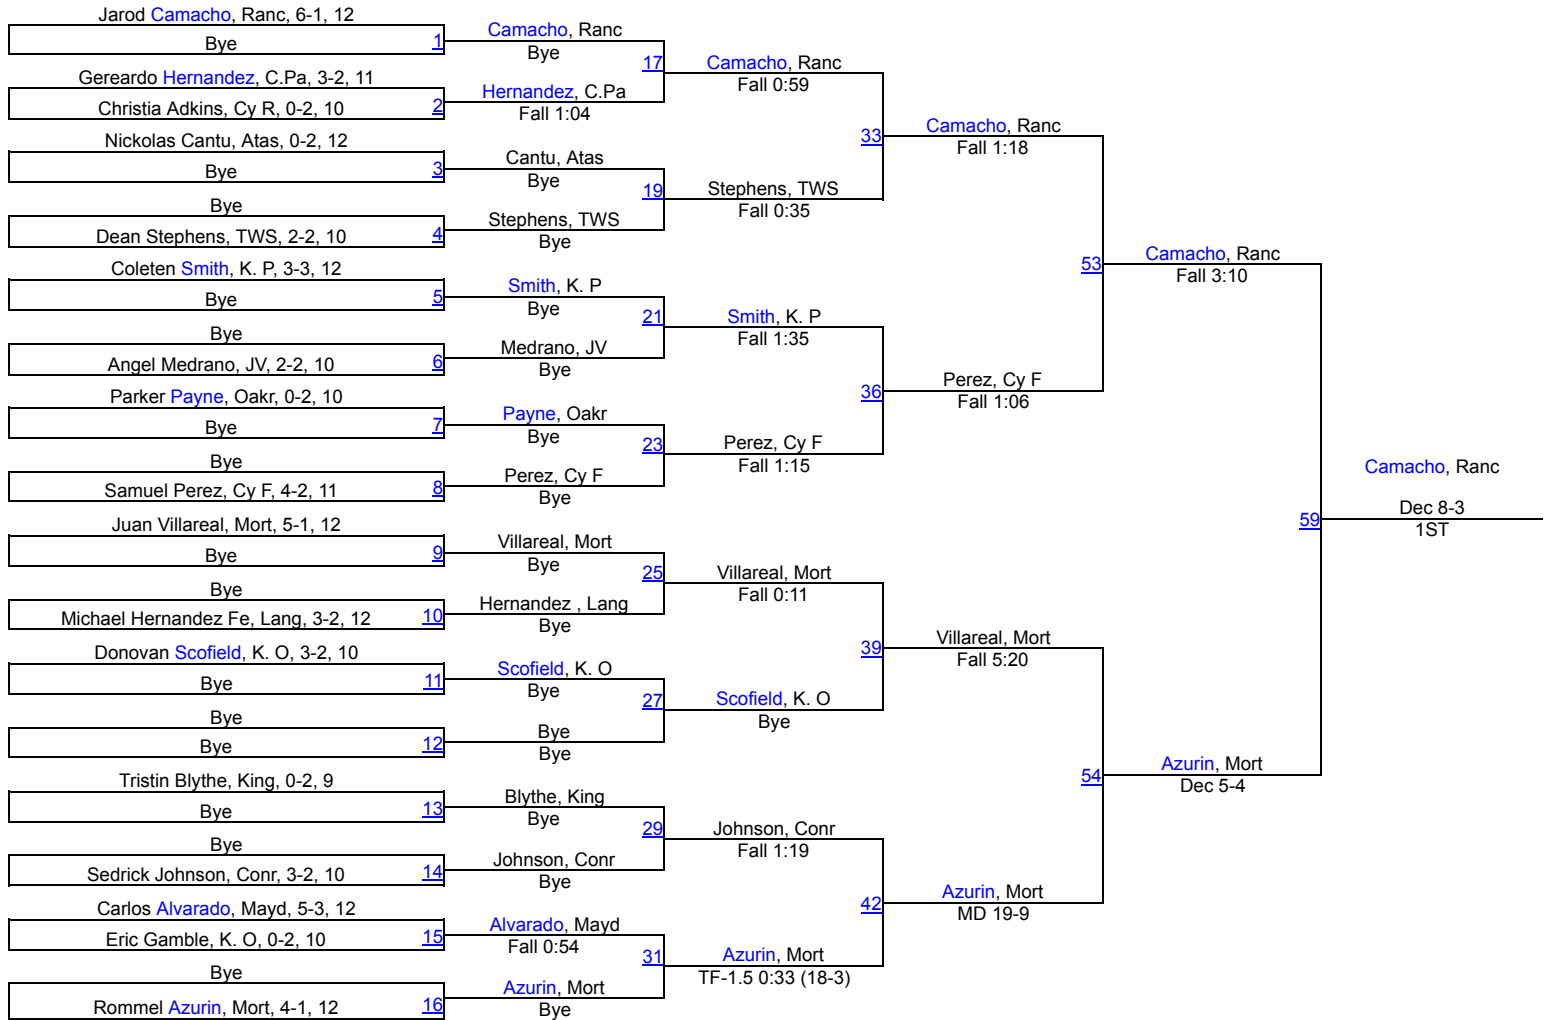

17th Annual Cy Ridge Classic

195