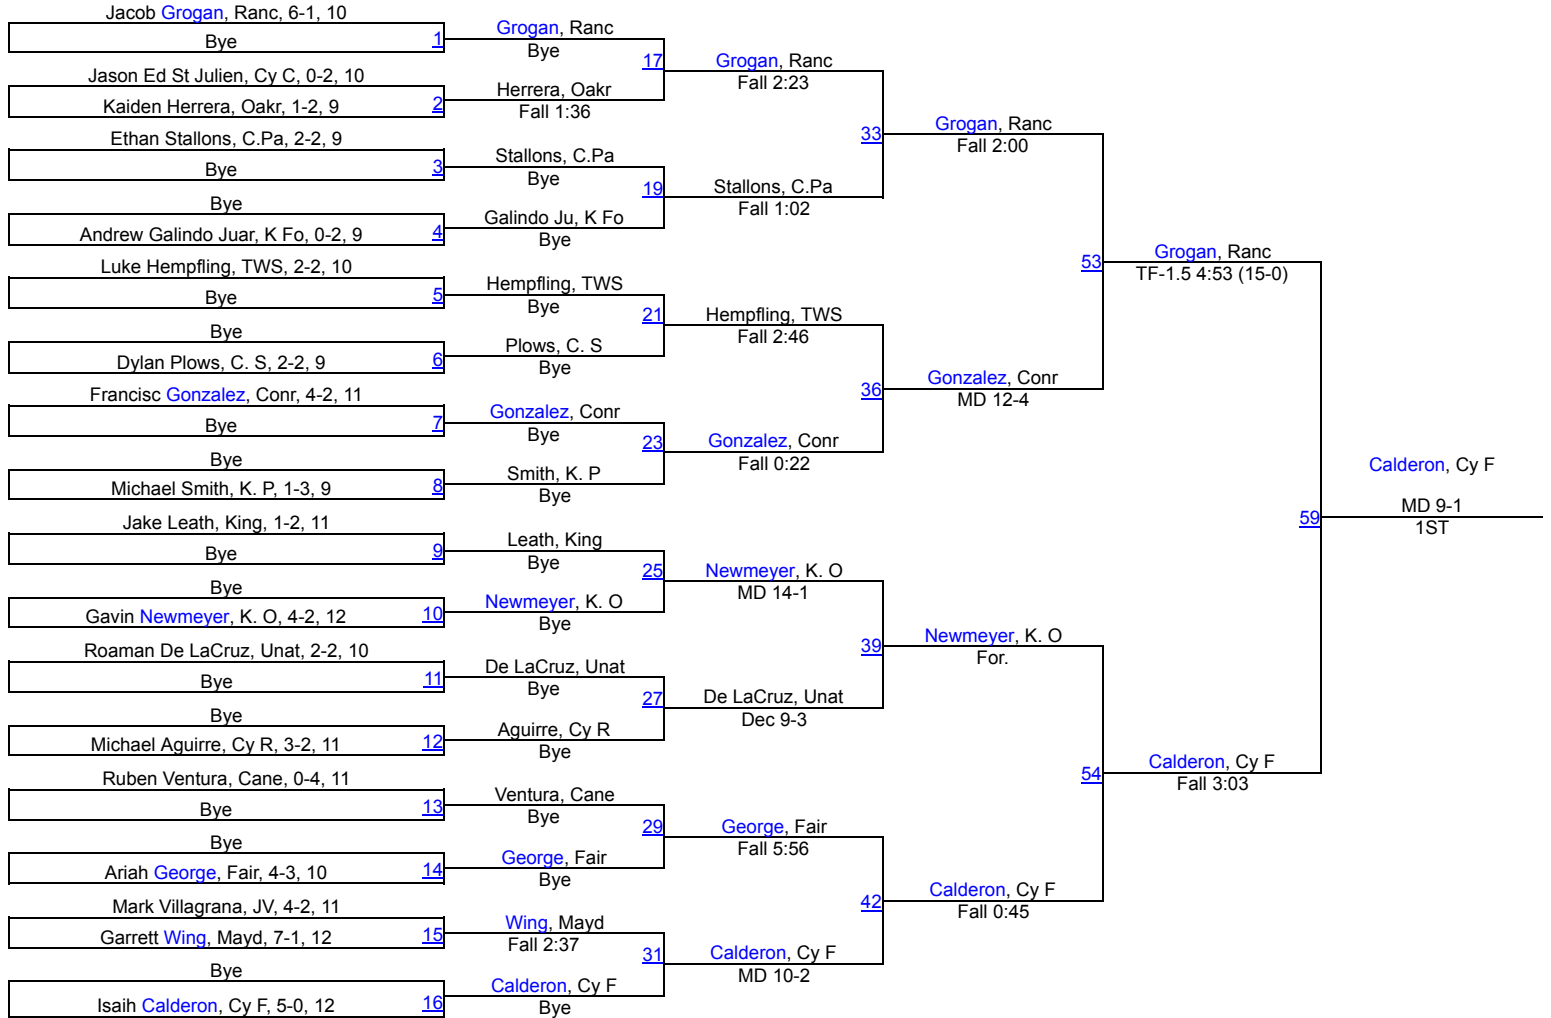

# 17th Annual Cy Ridge Classic

120

120