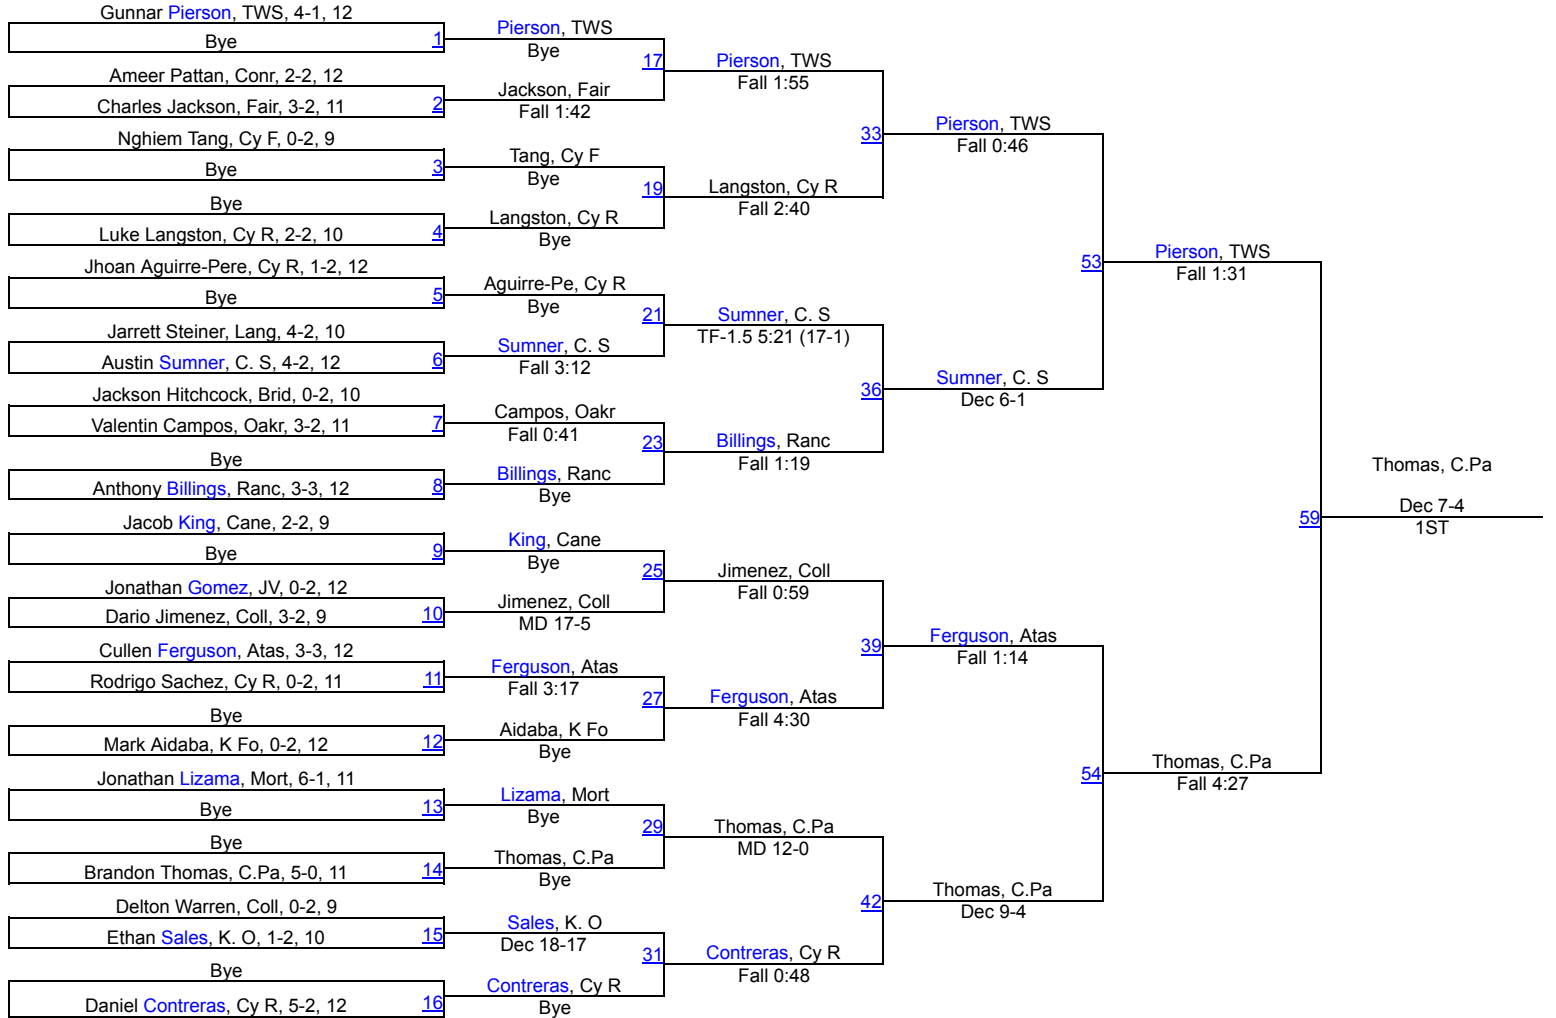

17th Annual Cy Ridge Classic

152