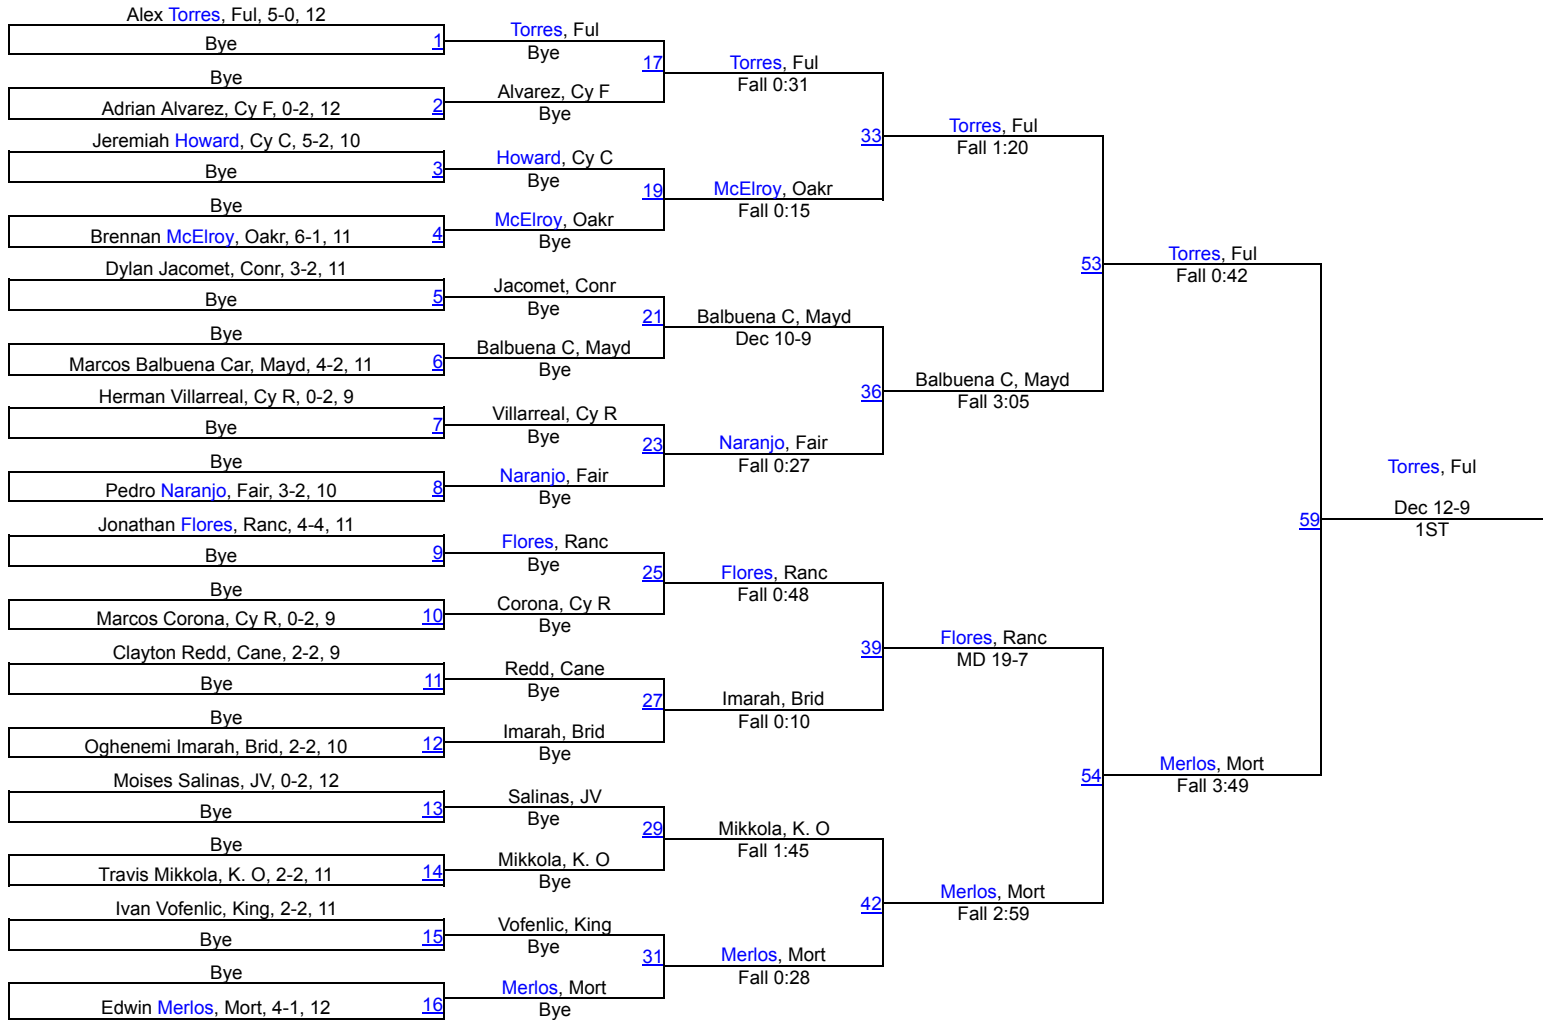

17th Annual Cy Ridge Classic

220