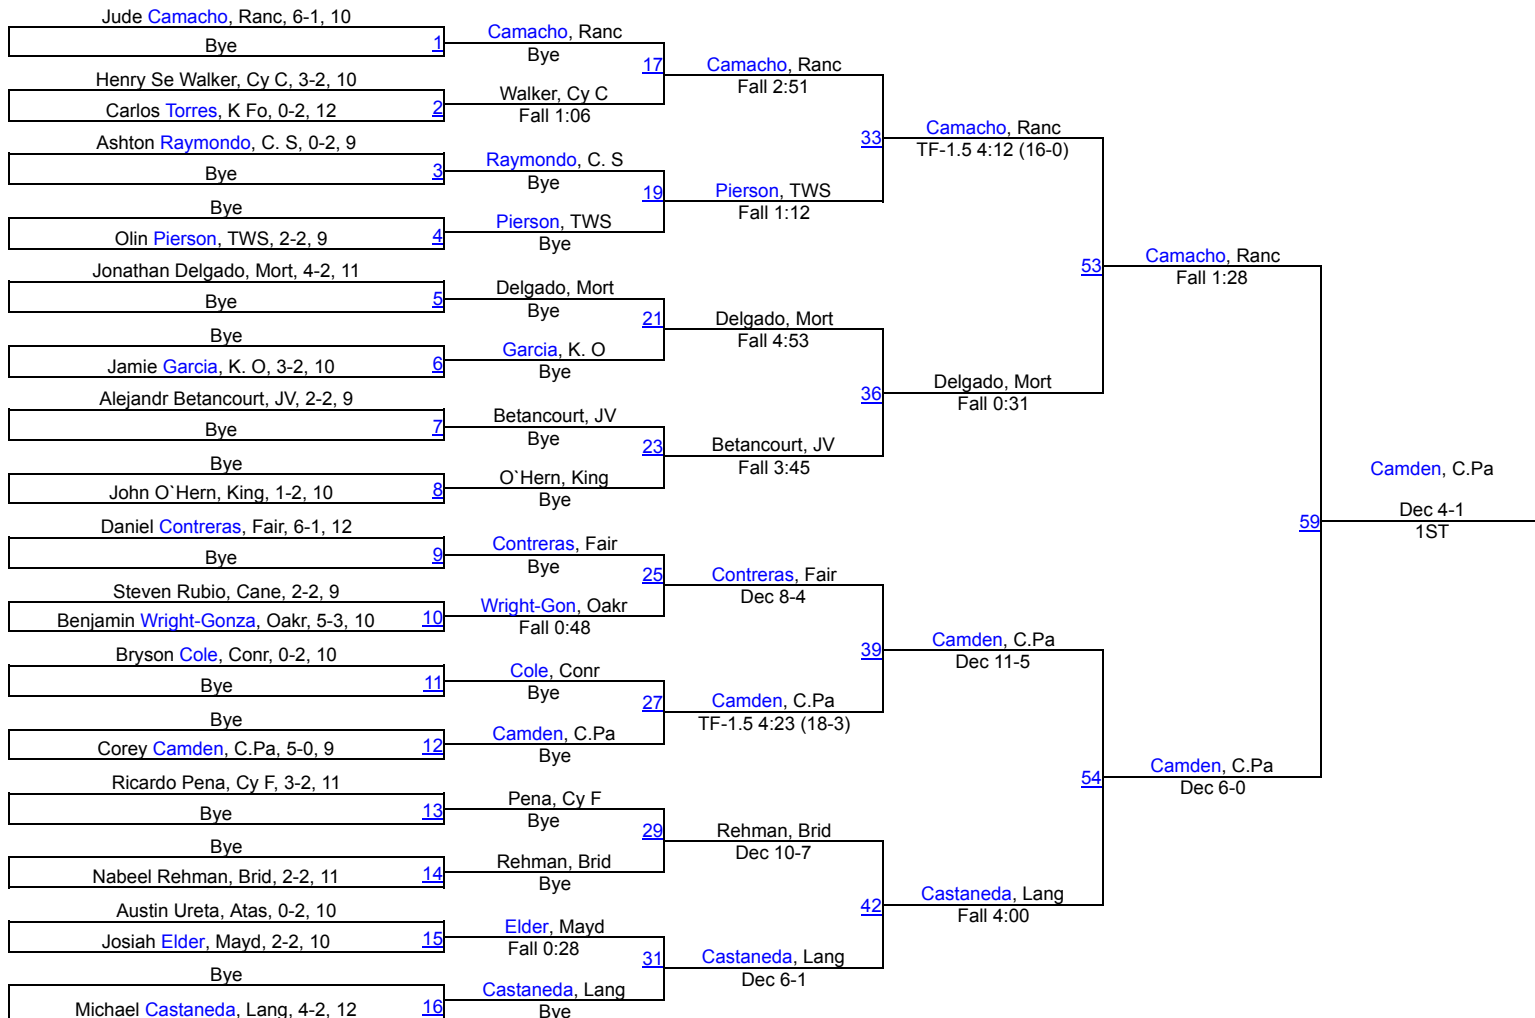

17th Annual Cy Ridge Classic

126