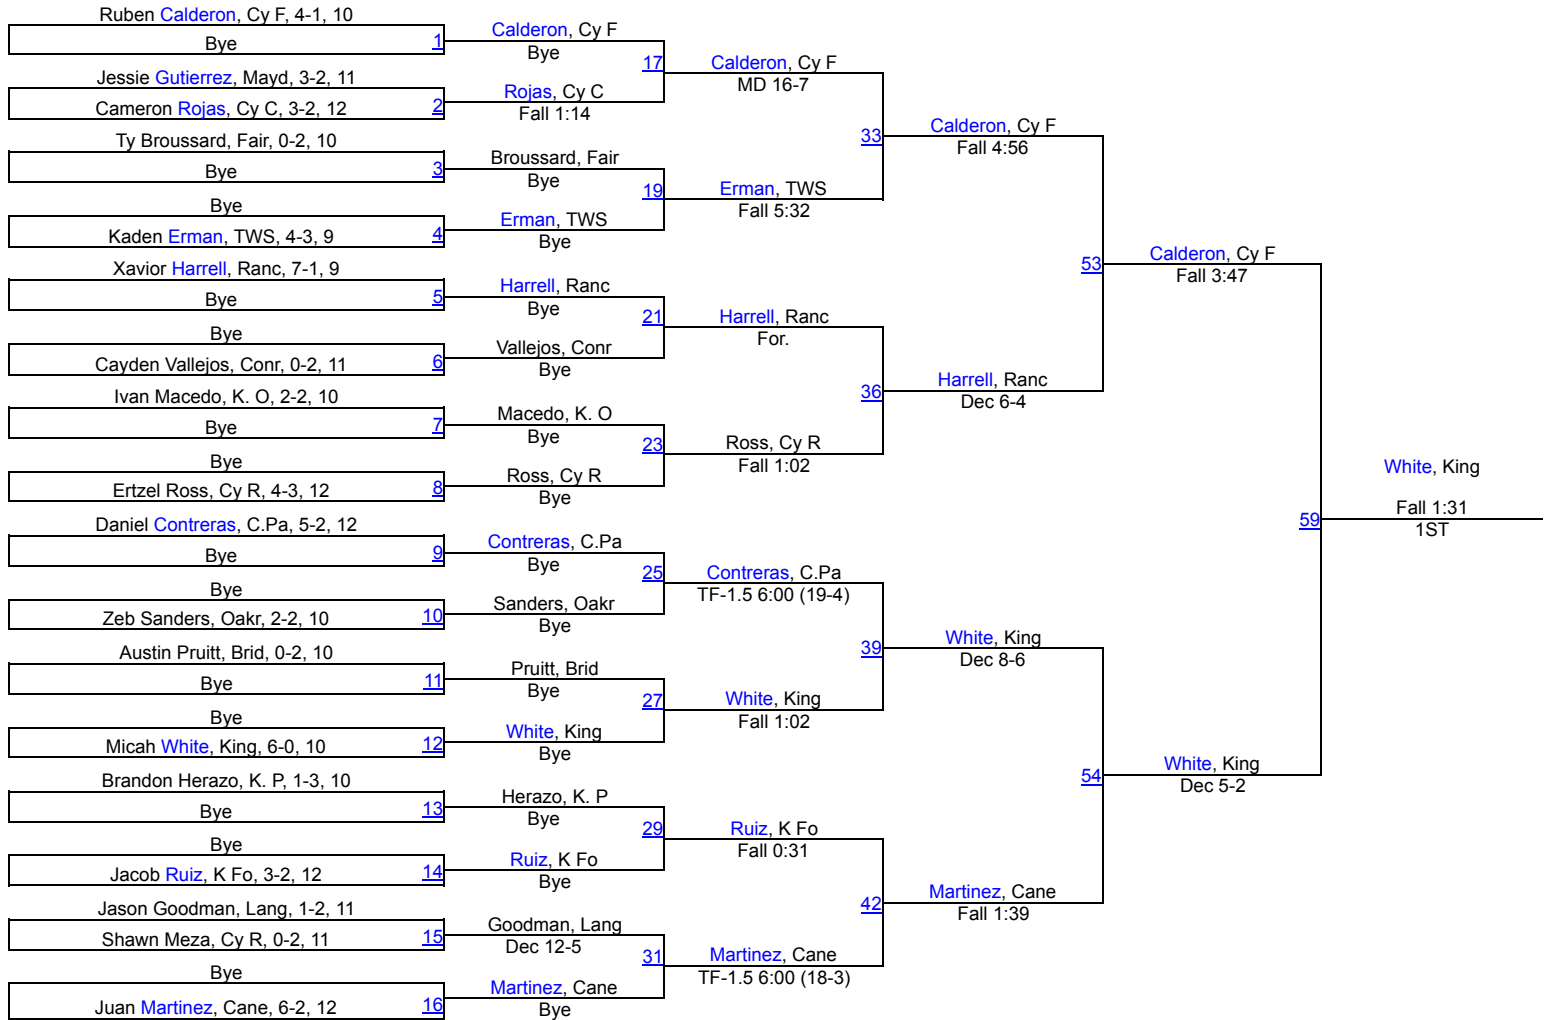

17th Annual Cy Ridge Classic

113