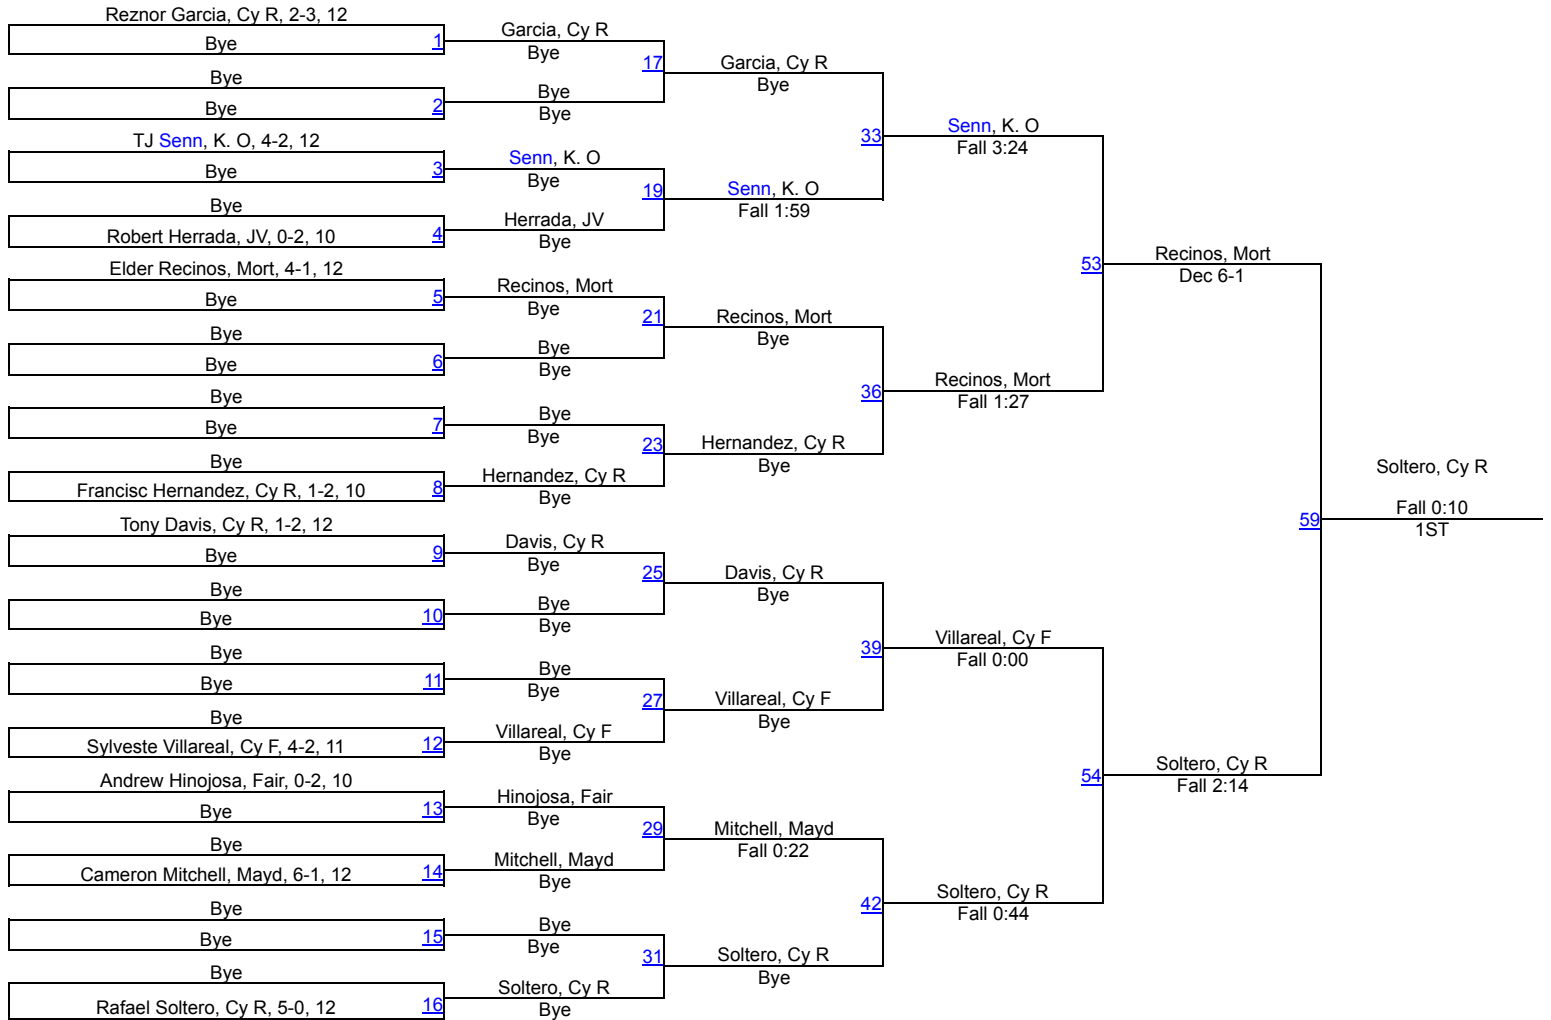

17th Annual Cy Ridge Classic

285