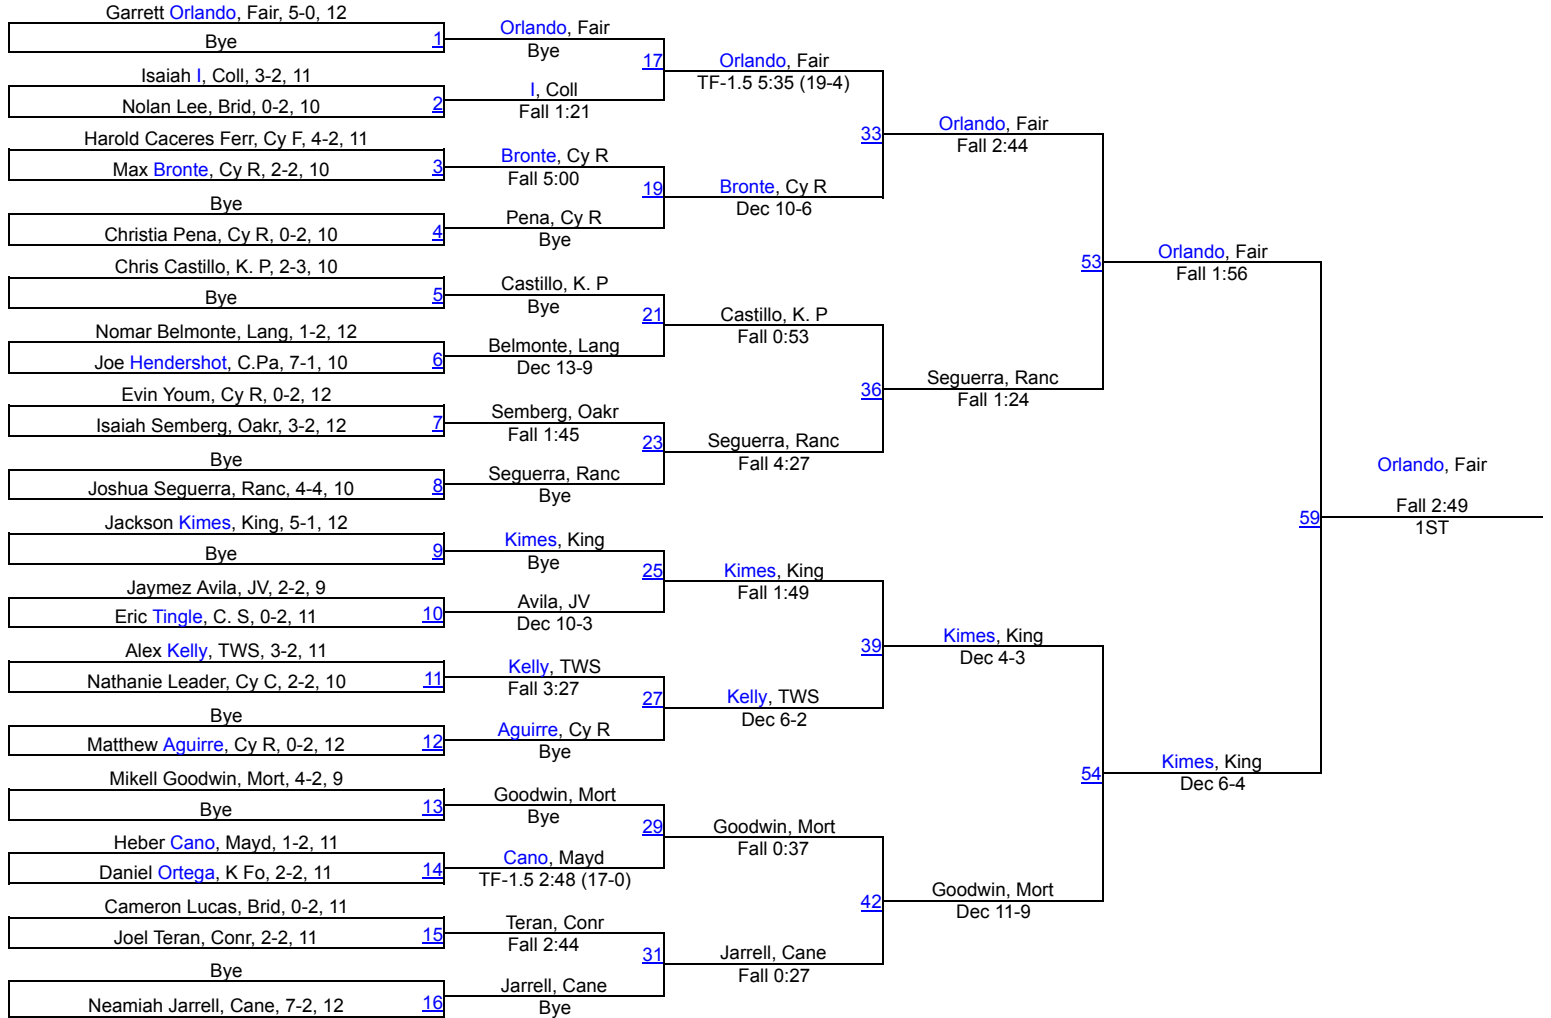

17th Annual Cy Ridge Classic

132