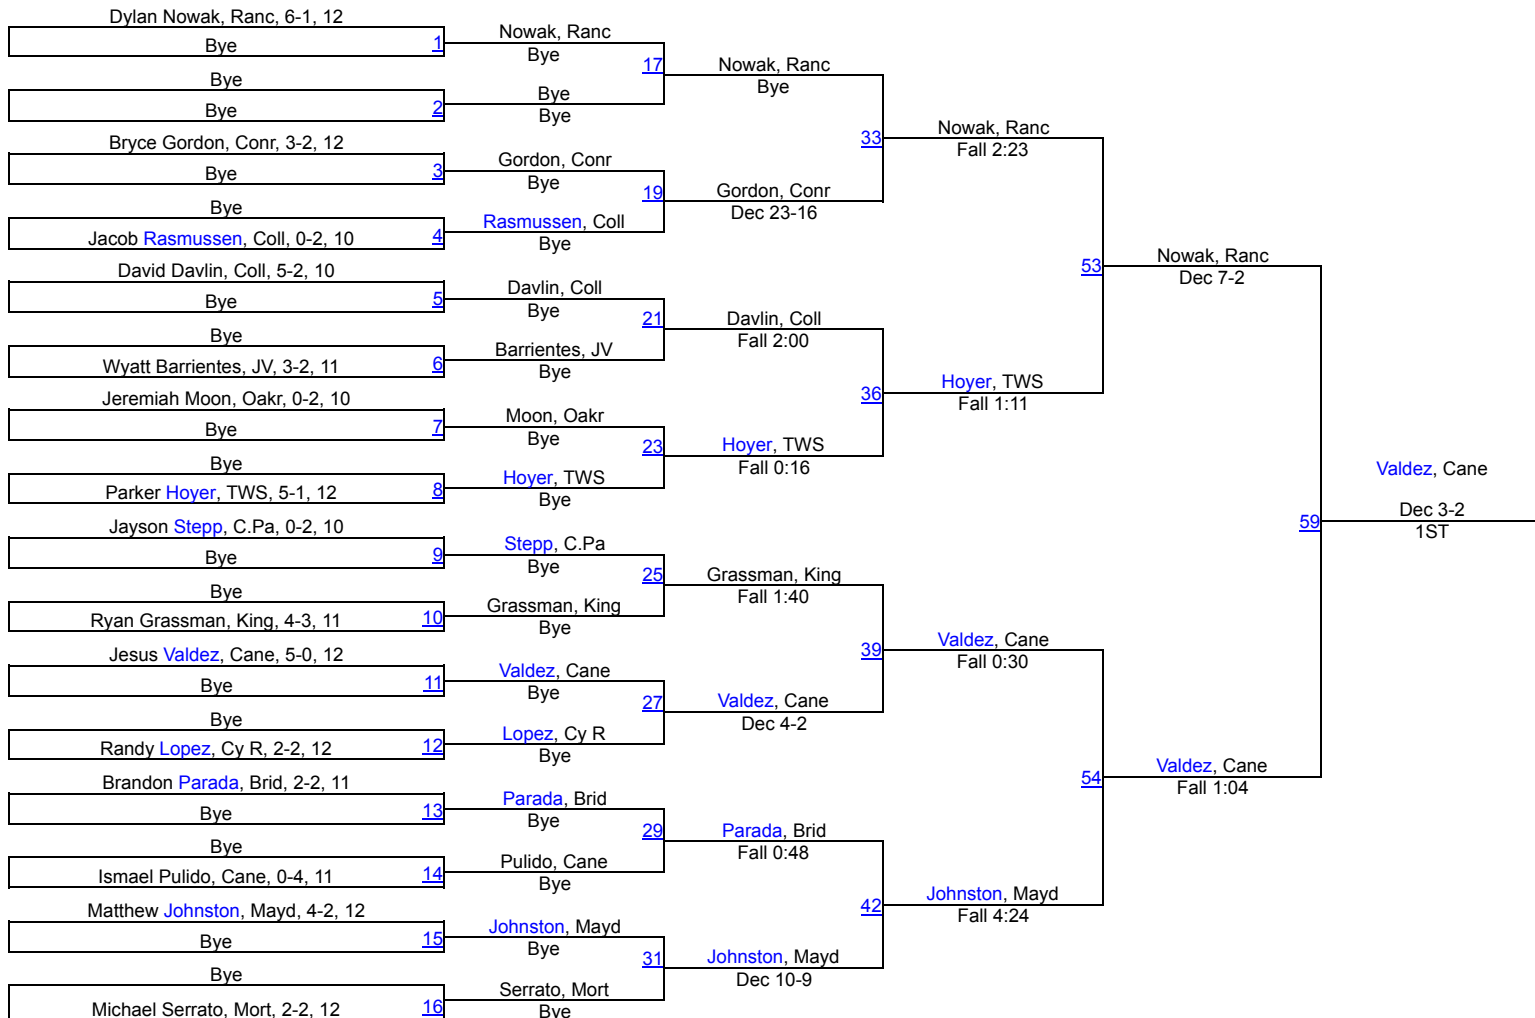

17th Annual Cy Ridge Classic

170