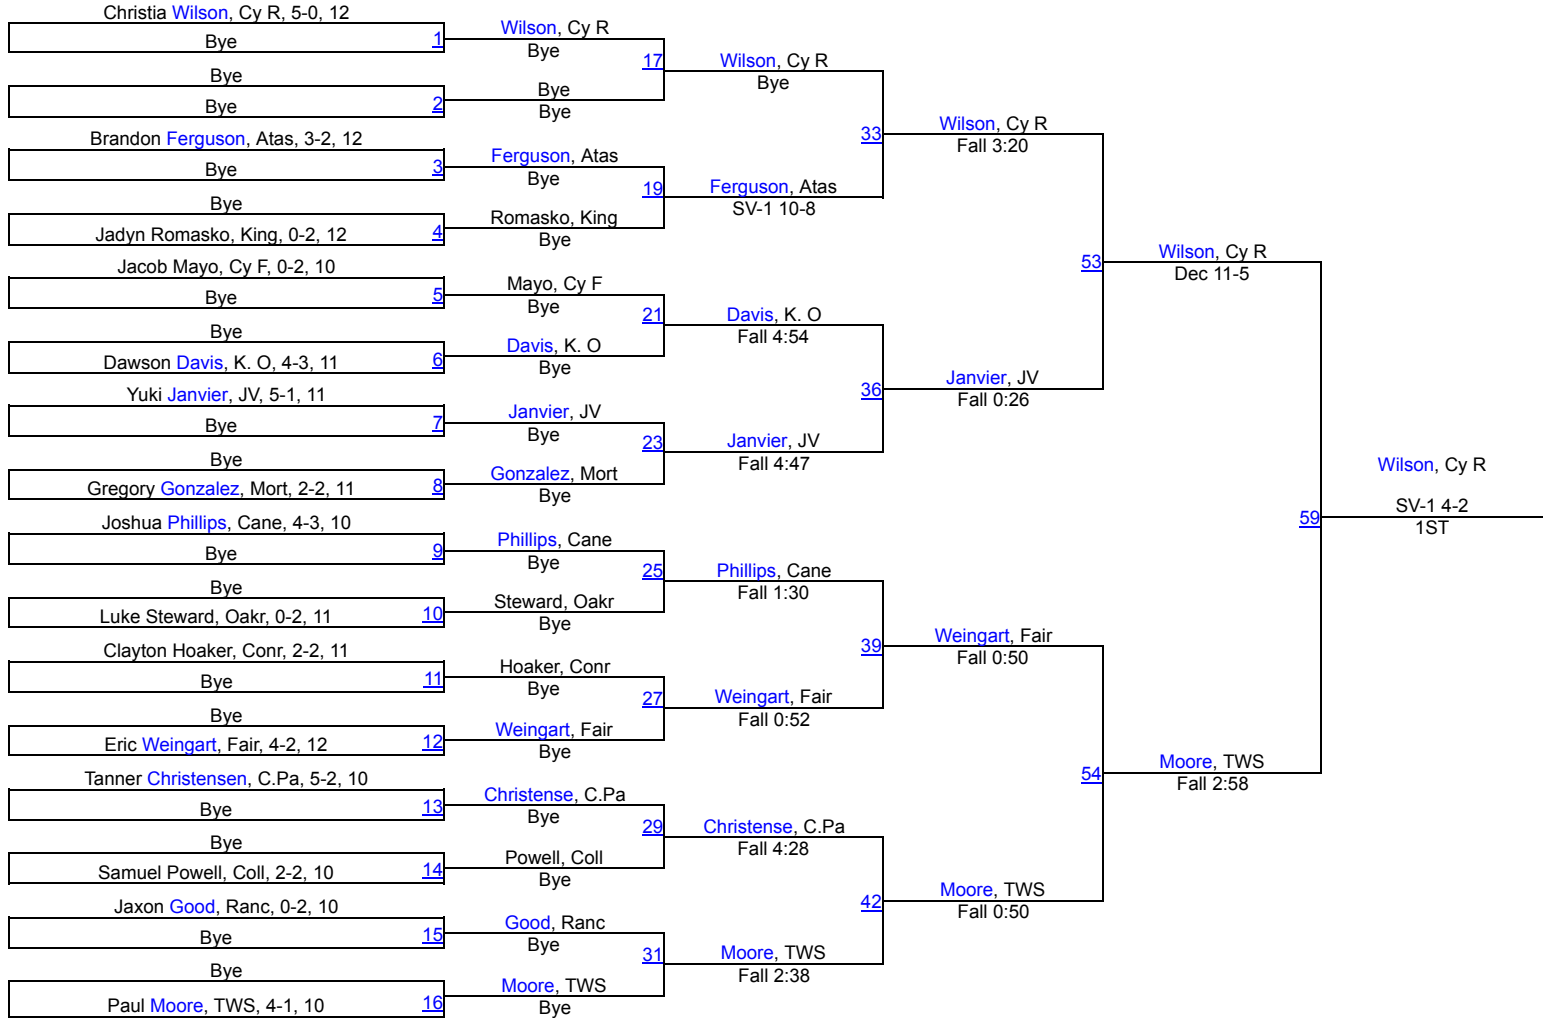

17th Annual Cy Ridge Classic

160