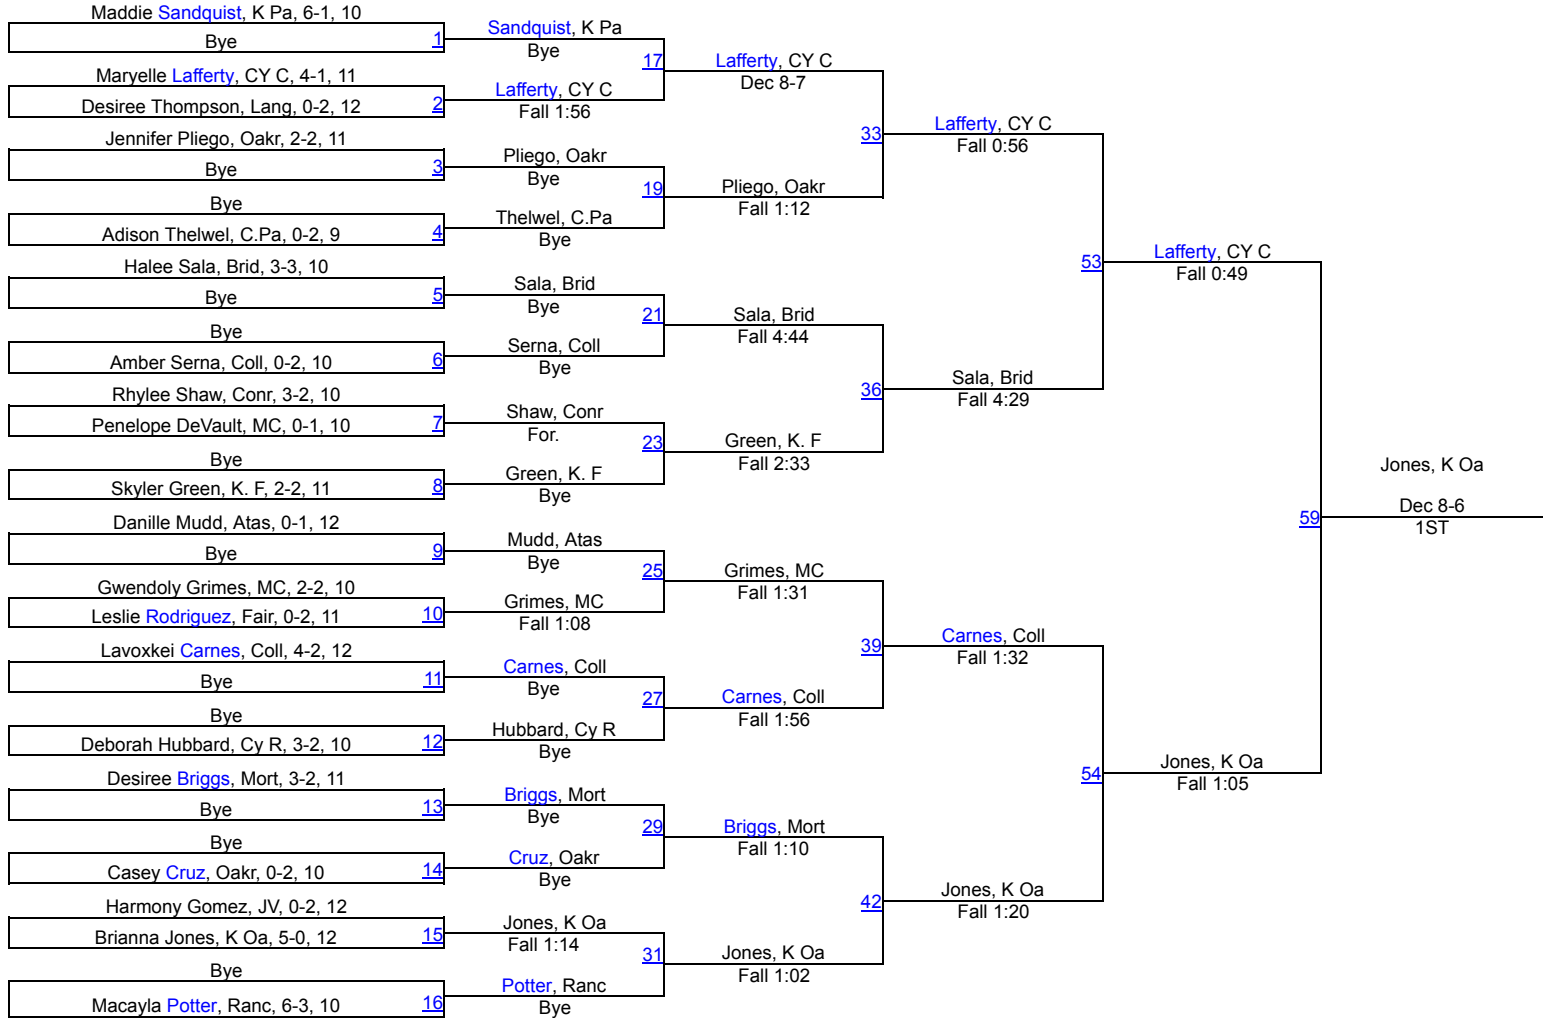

110

17th Annual CY Ridge Classic (Girls)

119

119

17th Annual CY Ridge Classic (Girls)

128

128

17th Annual CY Ridge Classic (Girls)