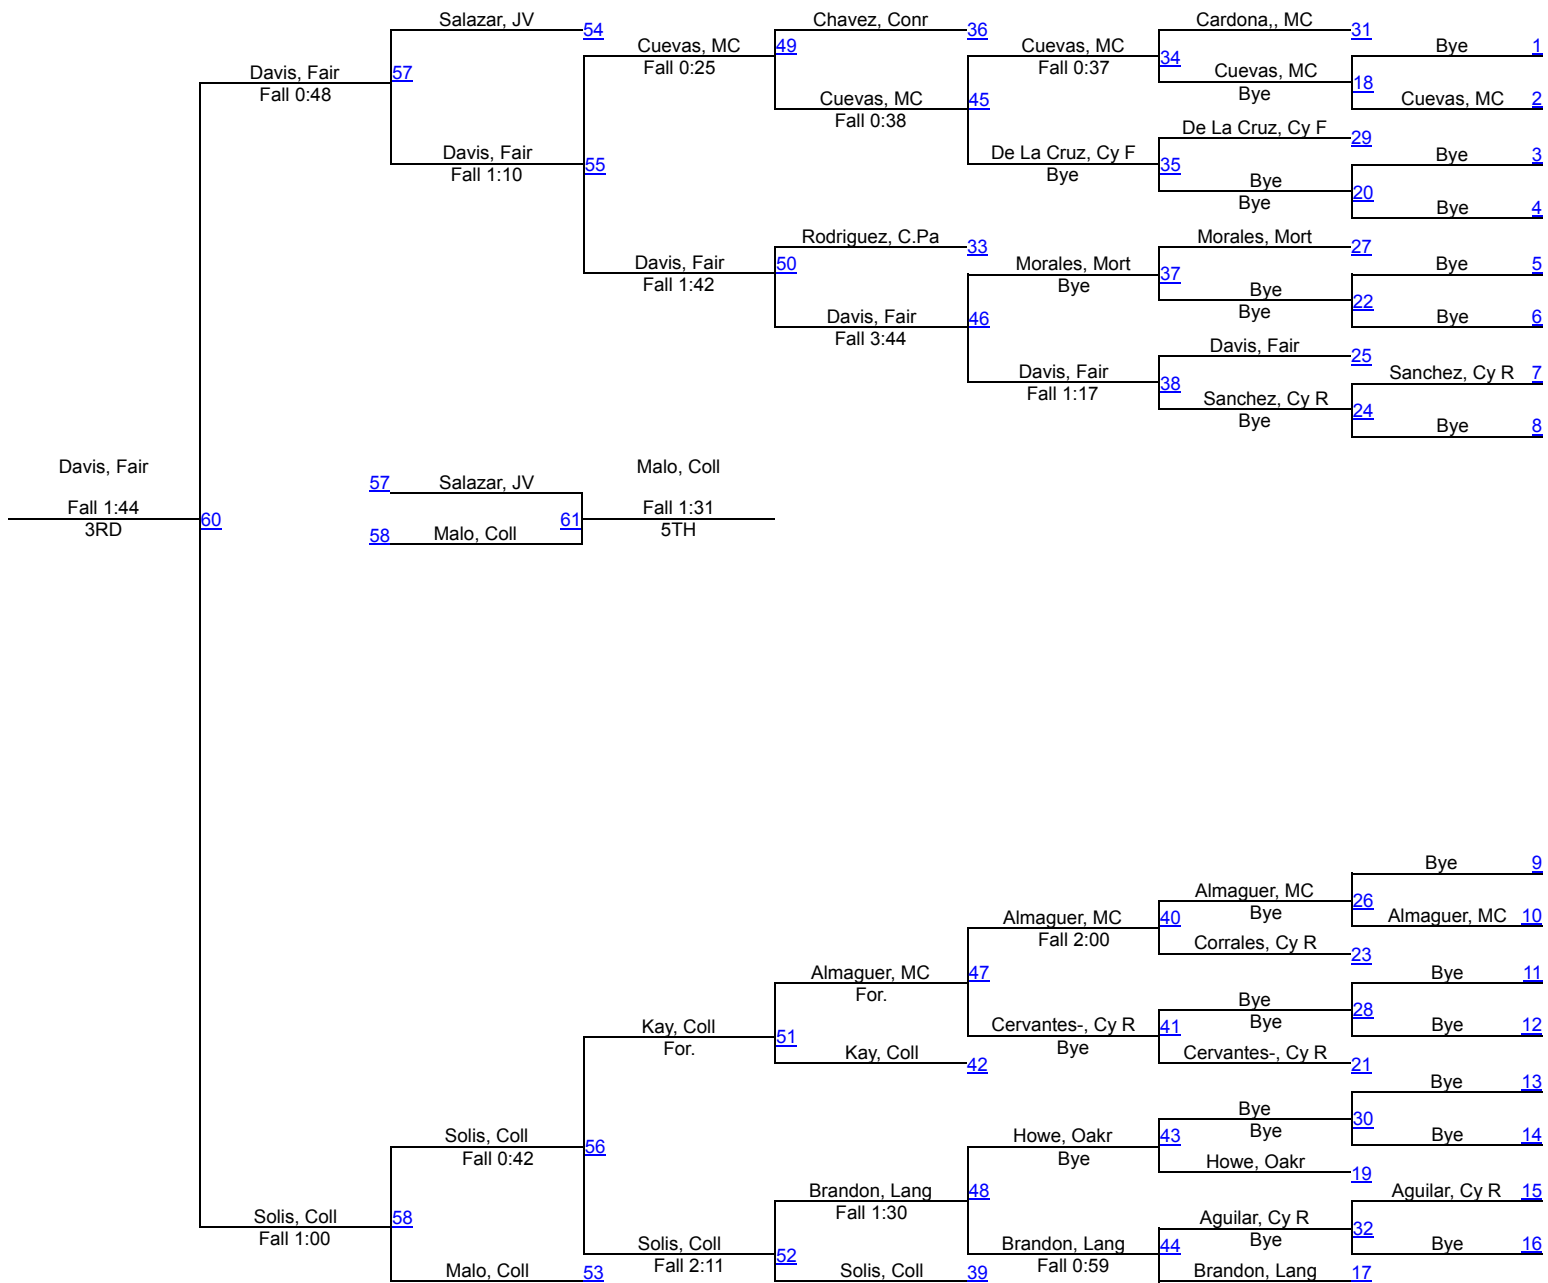

138

138

17th Annual CY Ridge Classic (Girls)

148

148

17th Annual CY Ridge Classic (Girls)

165

165