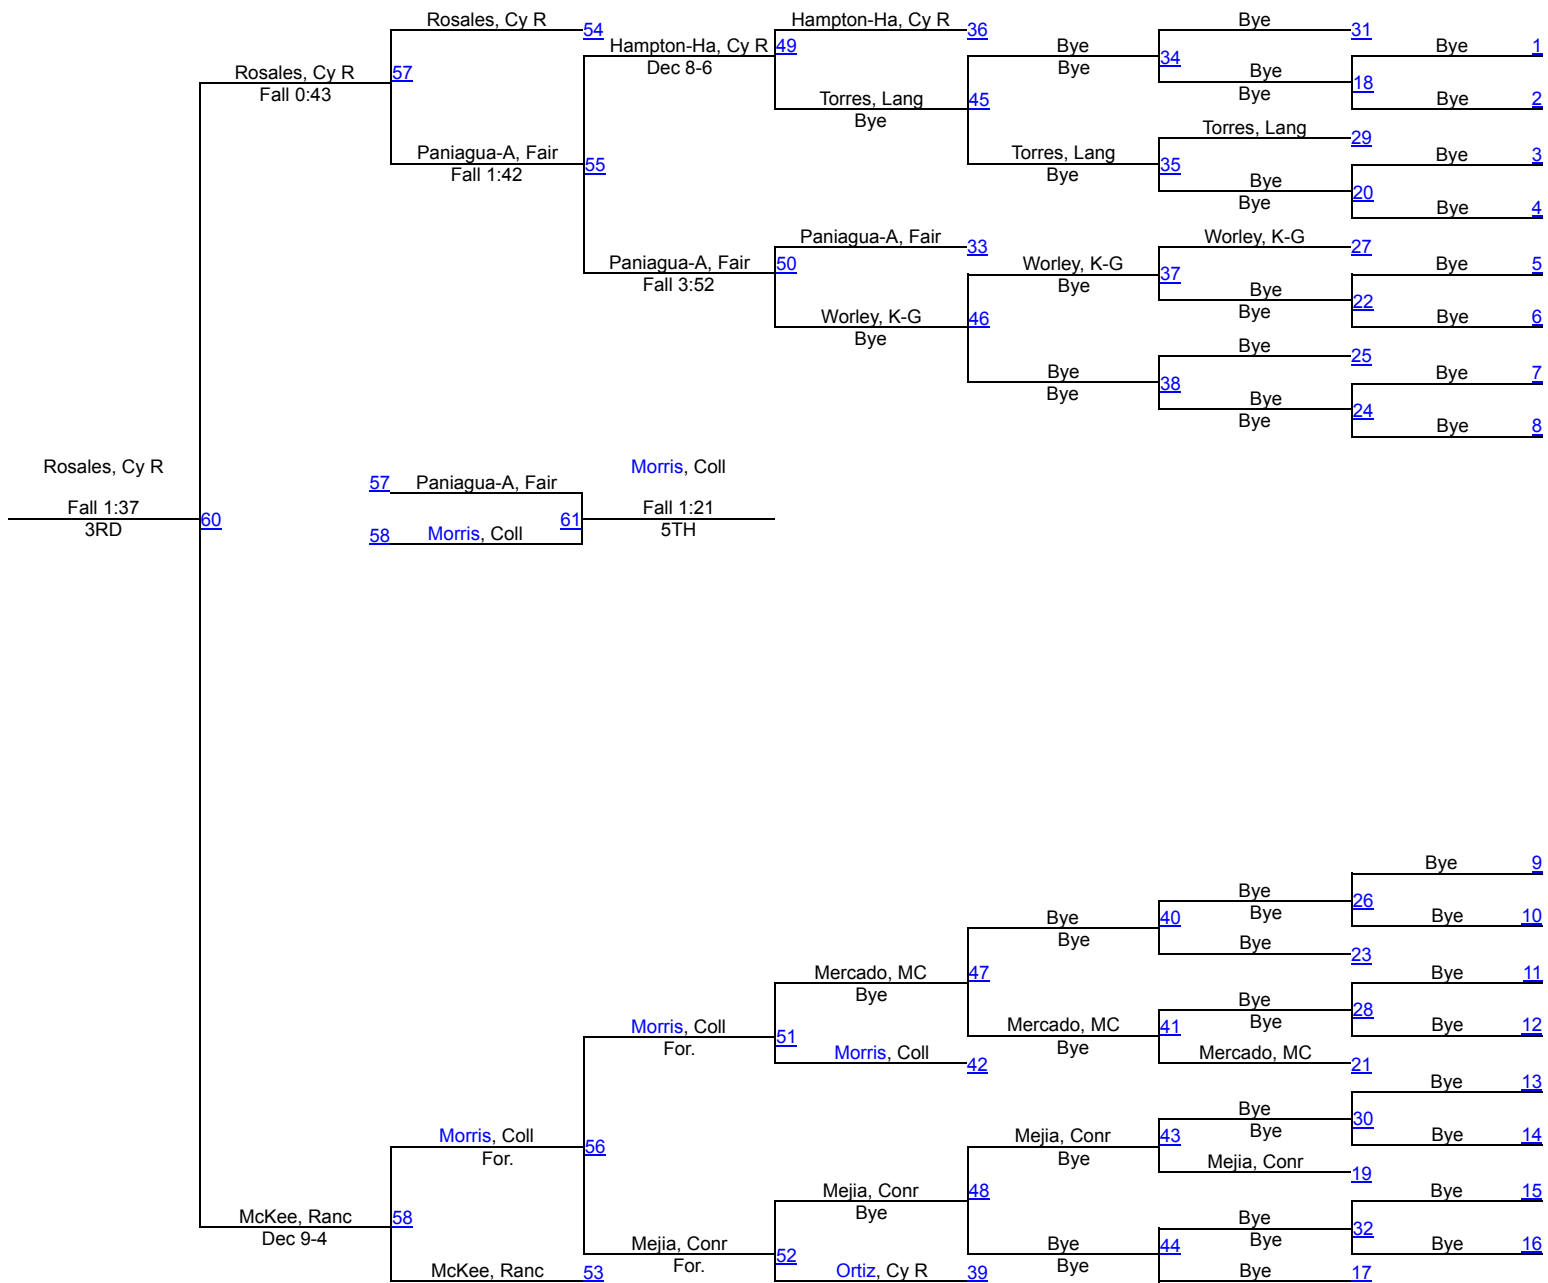

17th Annual CY Ridge Classic (Girls)

95

95

17th Annual CY Ridge Classic (Girls)

102

102

17th Annual CY Ridge Classic (Girls)

110

110

17th Annual CY Ridge Classic (Girls)

119

119

17th Annual CY Ridge Classic (Girls)

128

128

17th Annual CY Ridge Classic (Girls)