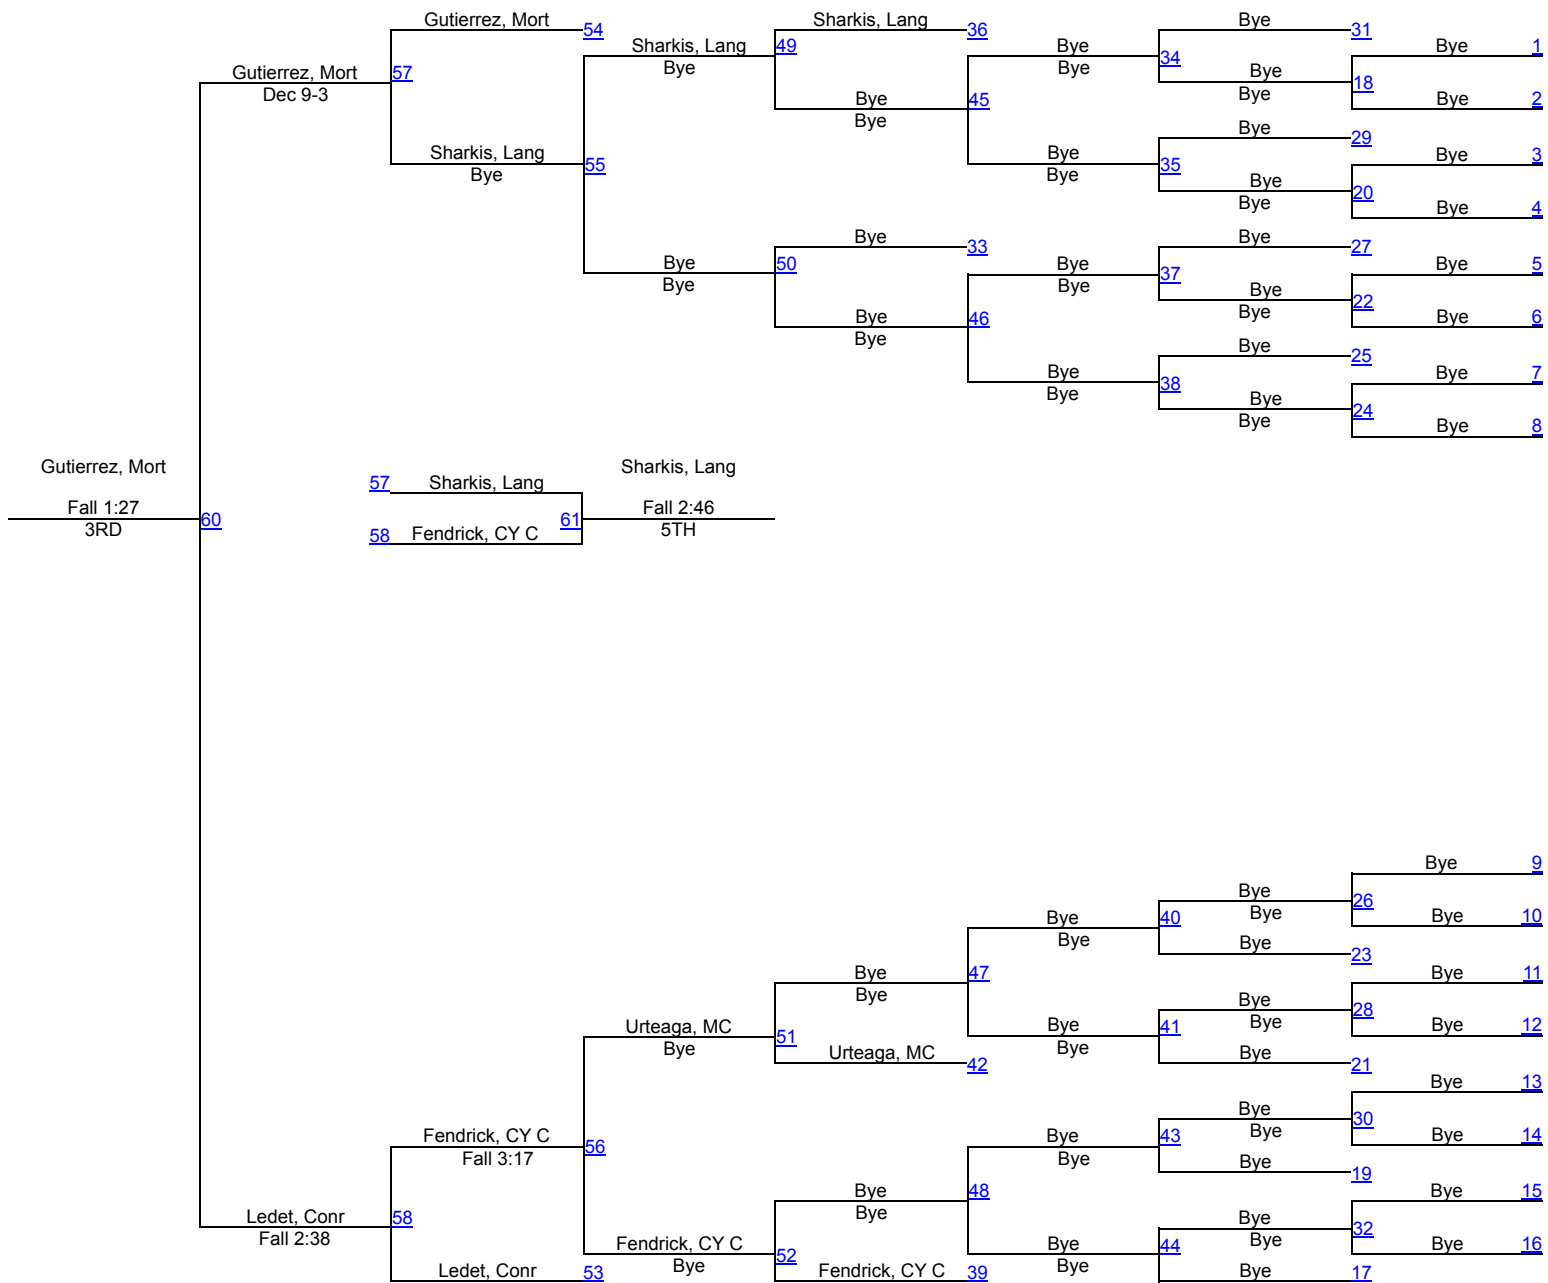

17th Annual CY Ridge Classic (Girls)

95

95

17th Annual CY Ridge Classic (Girls)

102

102

17th Annual CY Ridge Classic (Girls)

110

110

17th Annual CY Ridge Classic (Girls)

119

119

17th Annual CY Ridge Classic (Girls)

128

128

17th Annual CY Ridge Classic (Girls)