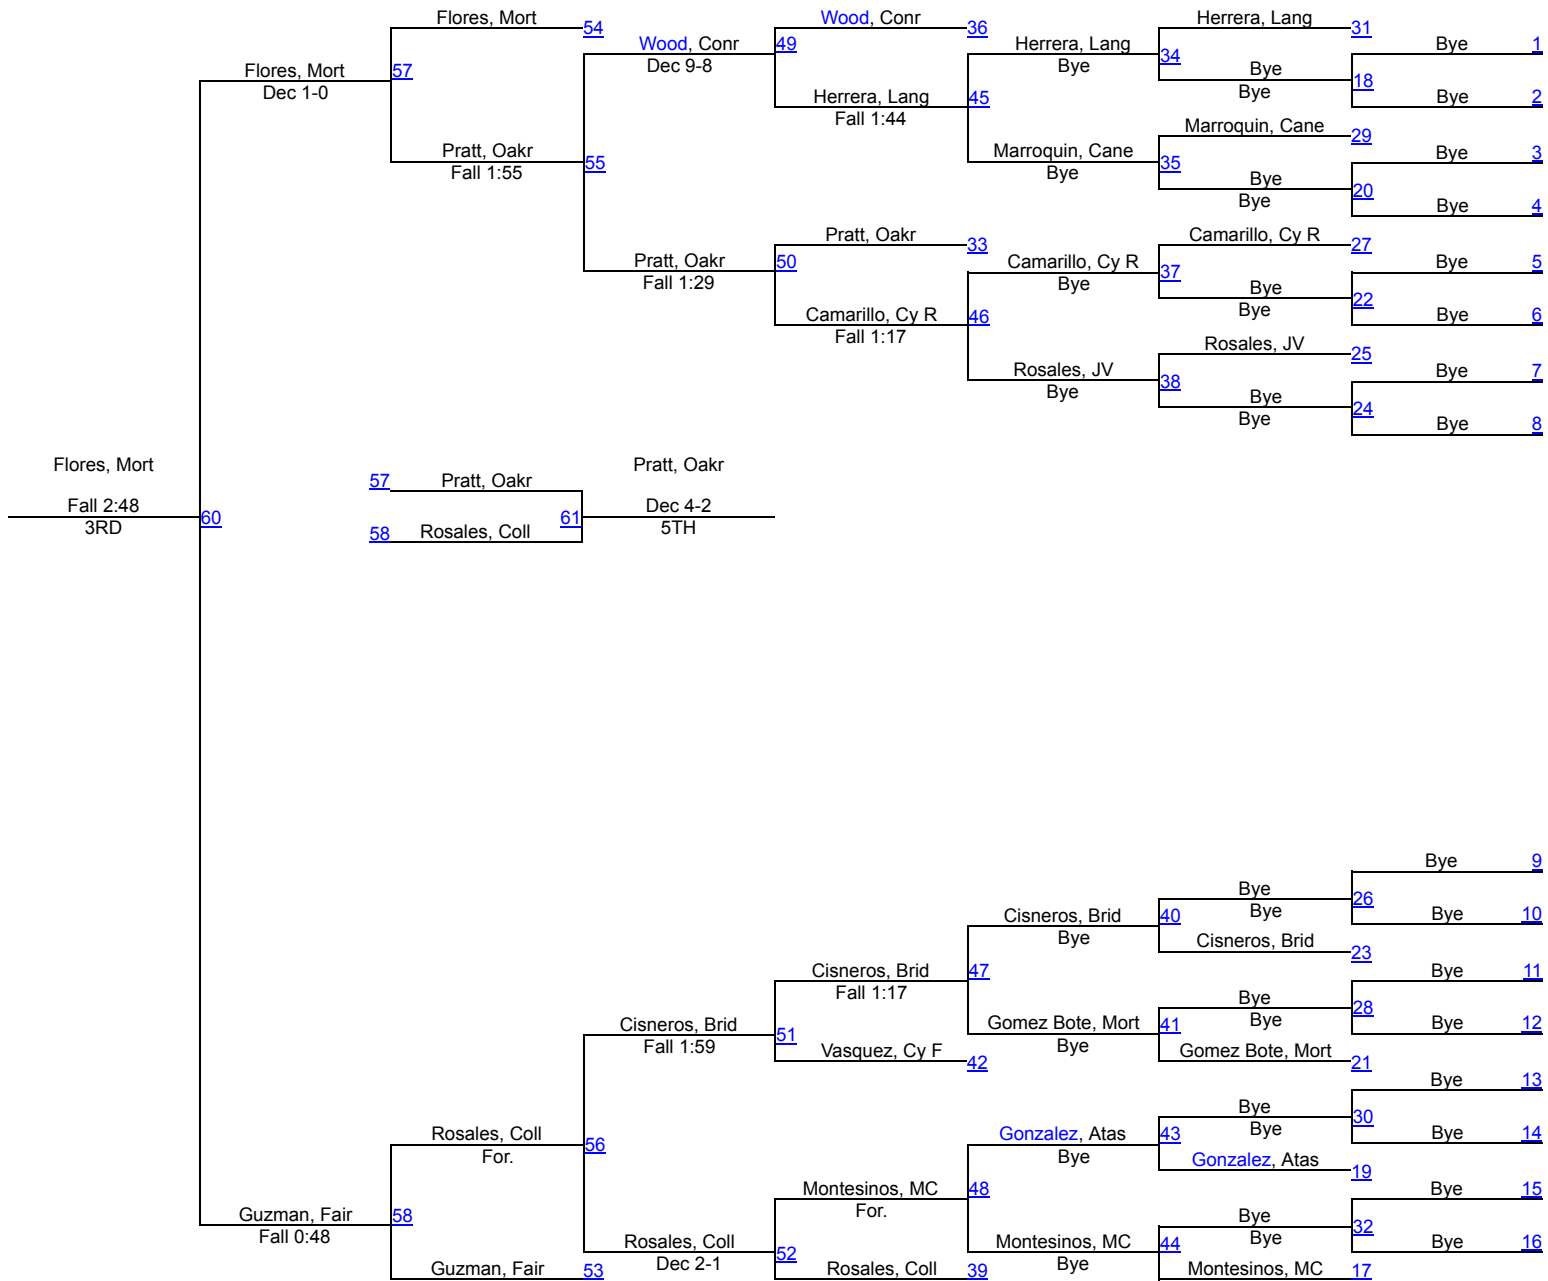

138

138

17th Annual CY Ridge Classic (Girls)

148

148

17th Annual CY Ridge Classic (Girls)

165

165