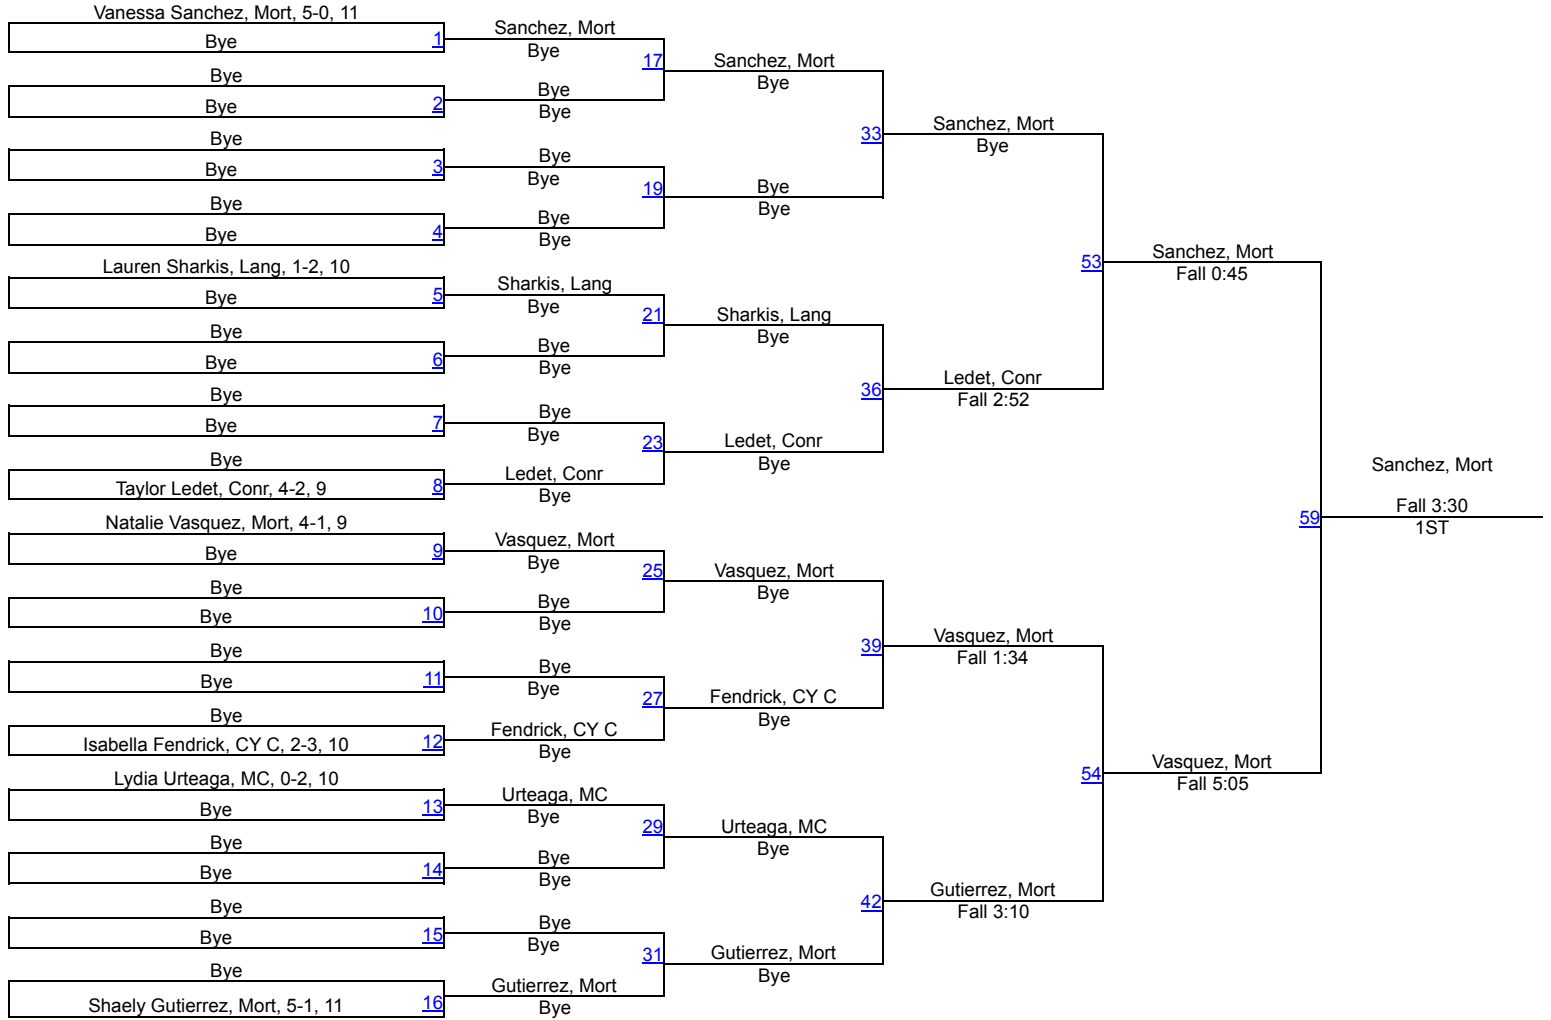

17th Annual CY Ridge Classic (Girls)

95

95

17th Annual CY Ridge Classic (Girls)

102

102

17th Annual CY Ridge Classic (Girls)

110