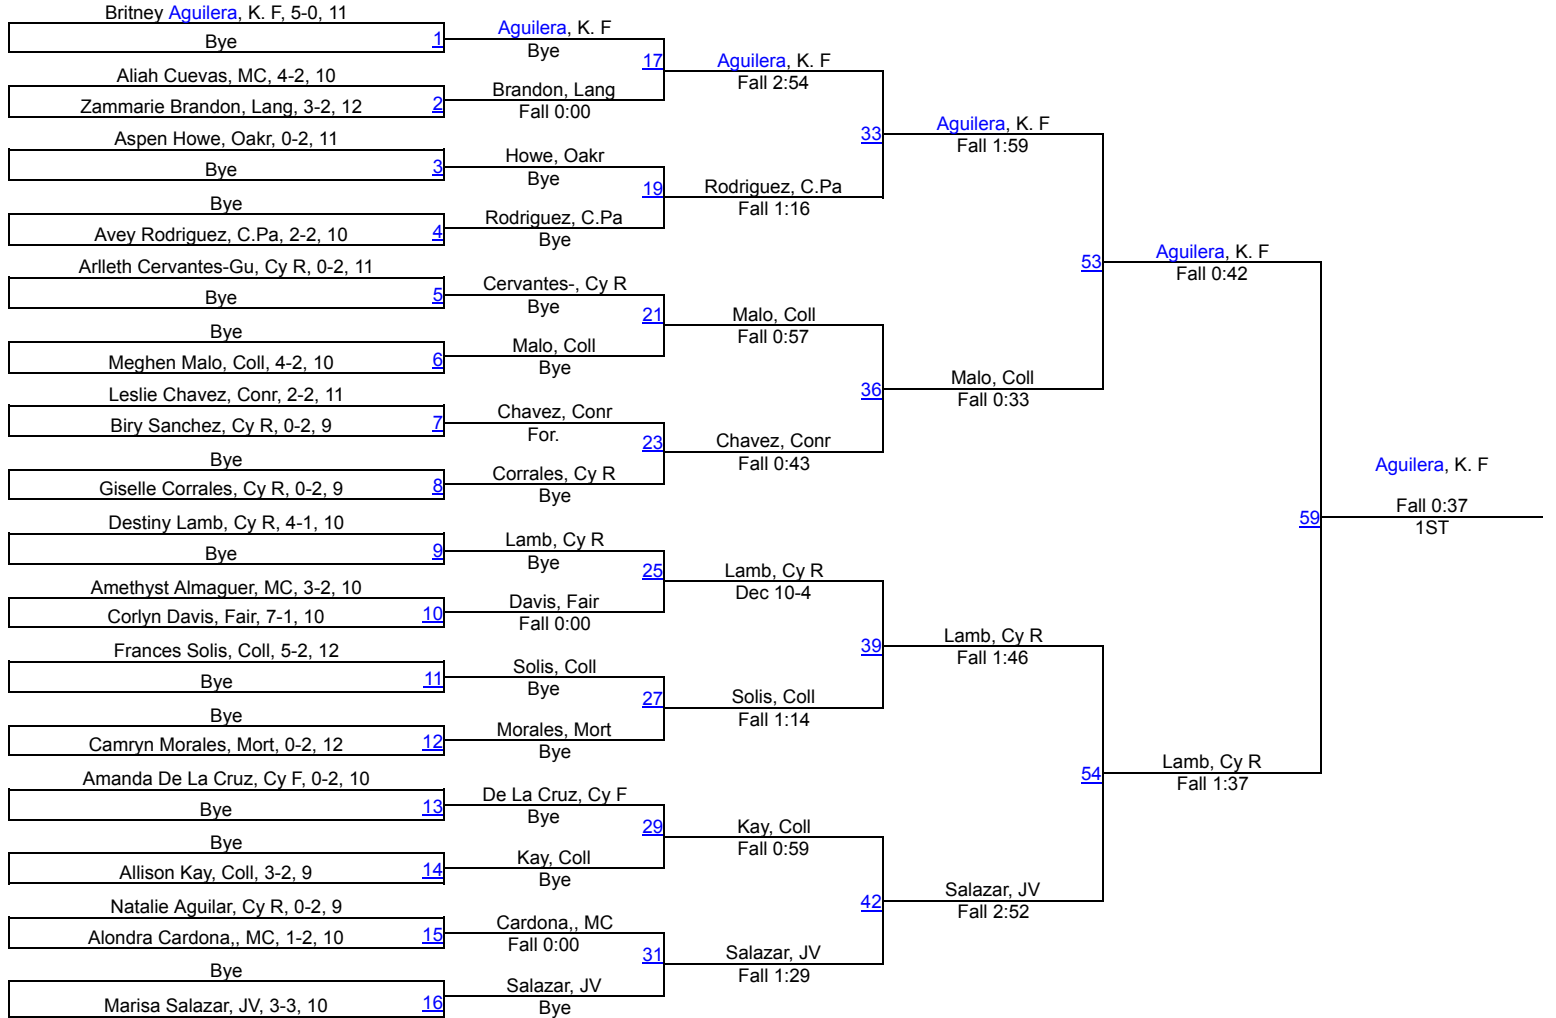

138

138

17th Annual CY Ridge Classic (Girls)

148

148

17th Annual CY Ridge Classic (Girls)

165

165