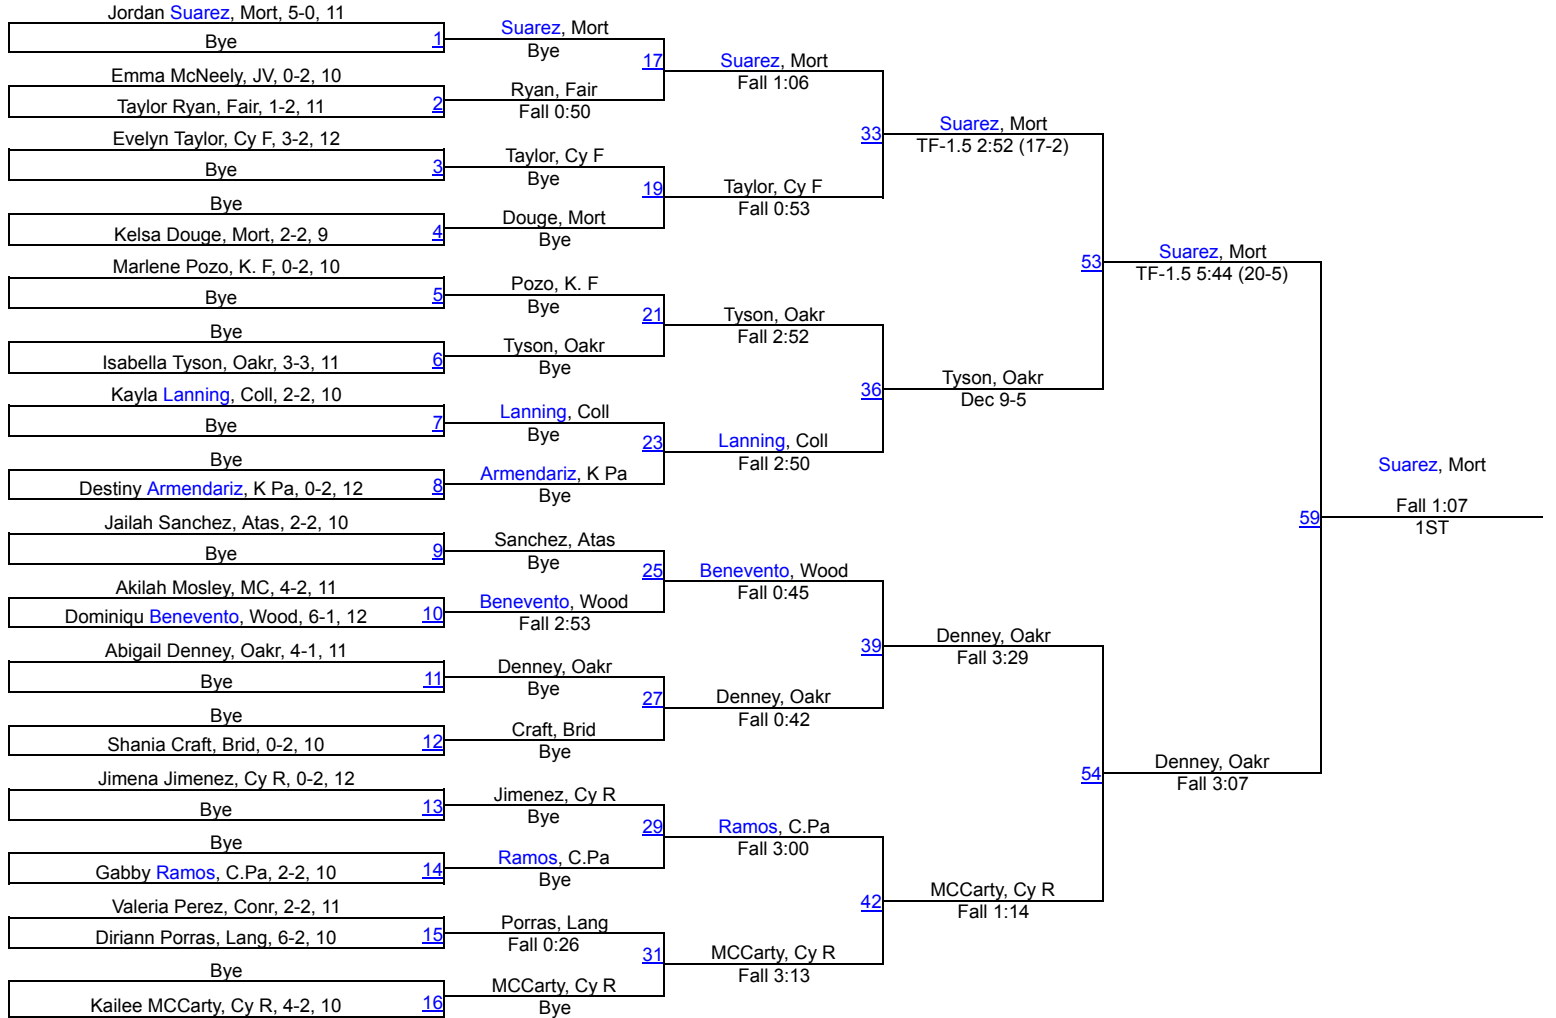

17th Annual CY Ridge Classic (Girls)

138