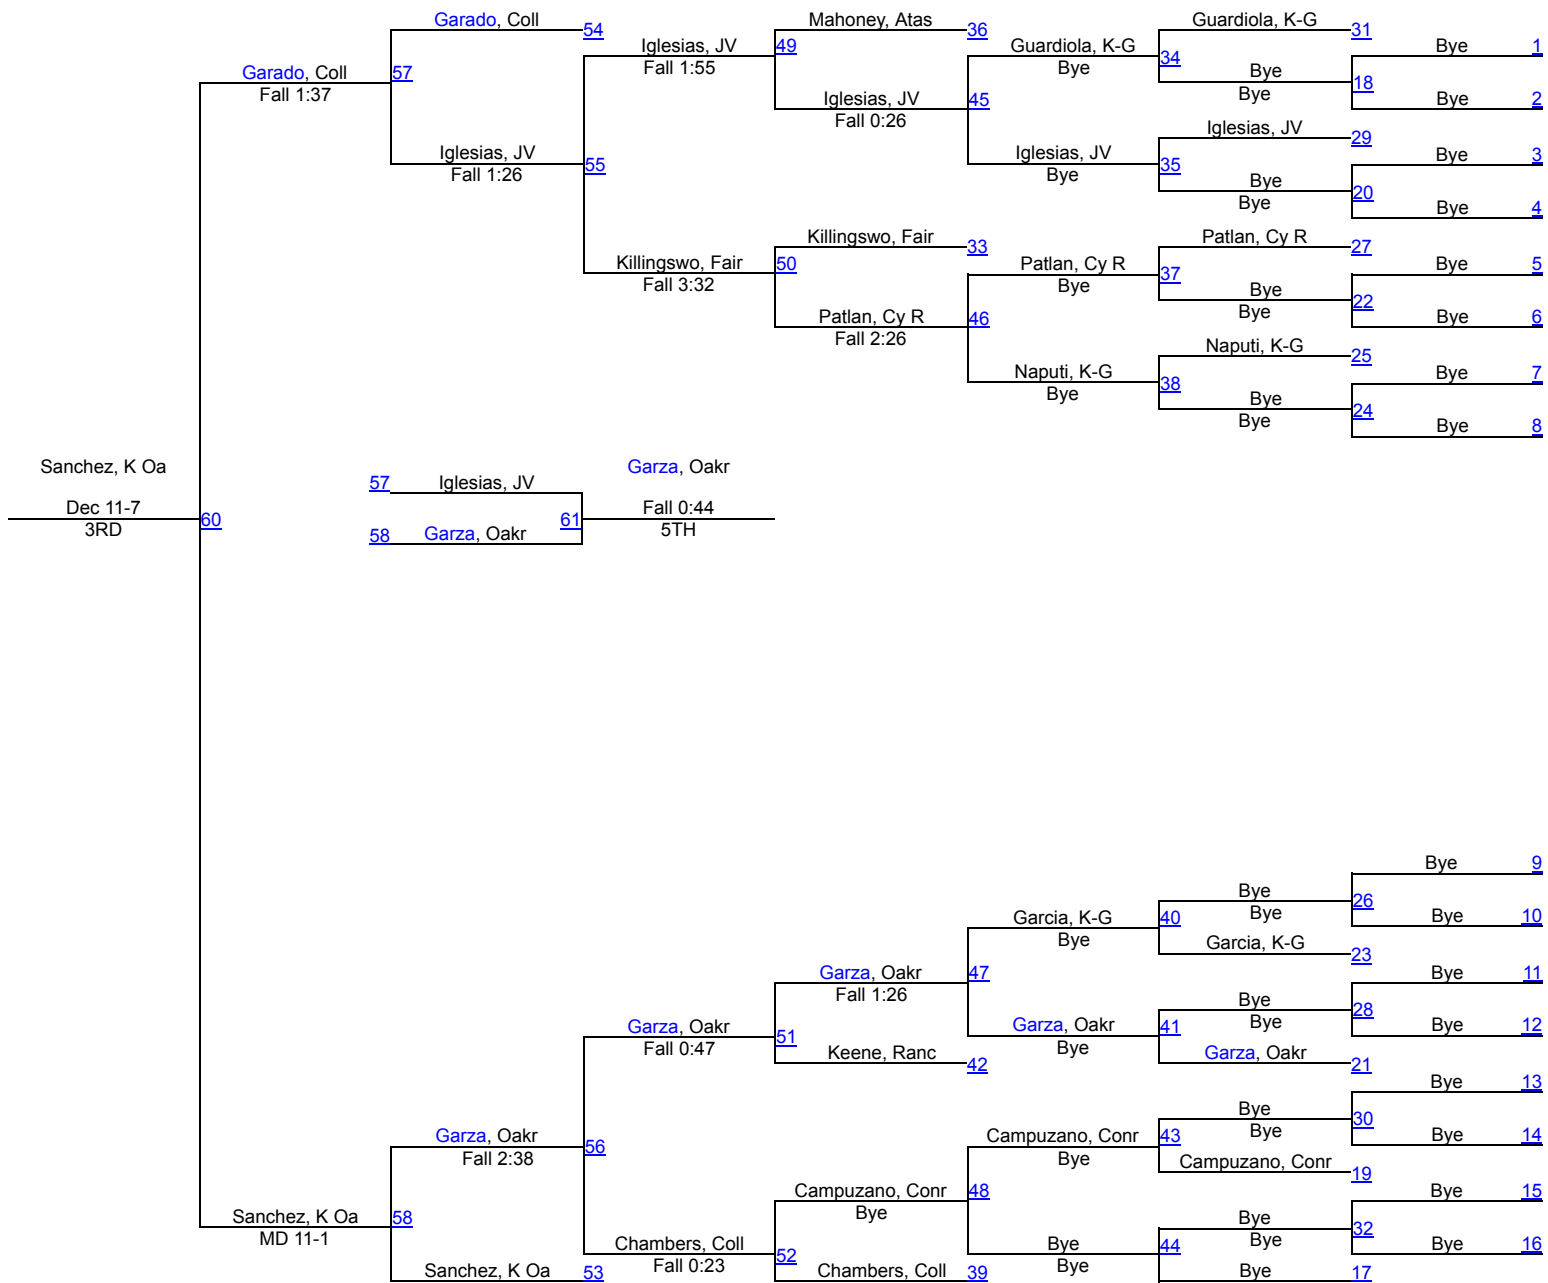

17th Annual CY Ridge Classic (Girls)

95

95

17th Annual CY Ridge Classic (Girls)

102

102

17th Annual CY Ridge Classic (Girls)

110

110

17th Annual CY Ridge Classic (Girls)

119

119

17th Annual CY Ridge Classic (Girls)

128

128

17th Annual CY Ridge Classic (Girls)