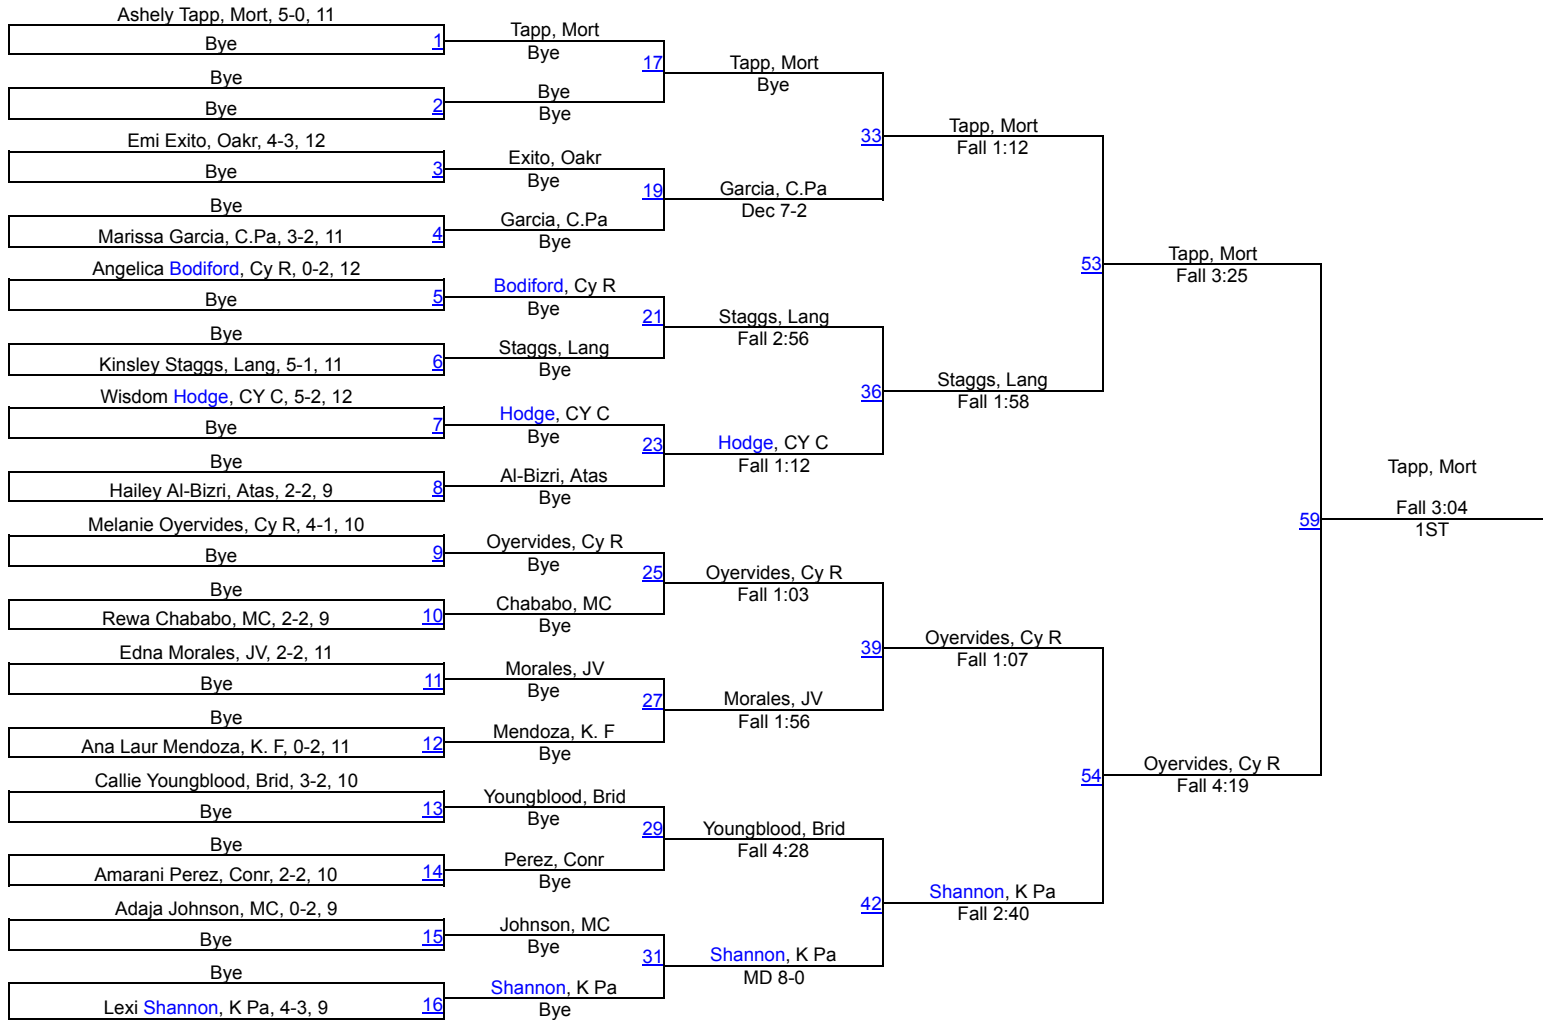

17th Annual CY Ridge Classic (Girls)

185

185

17th Annual CY Ridge Classic (Girls)

215

215