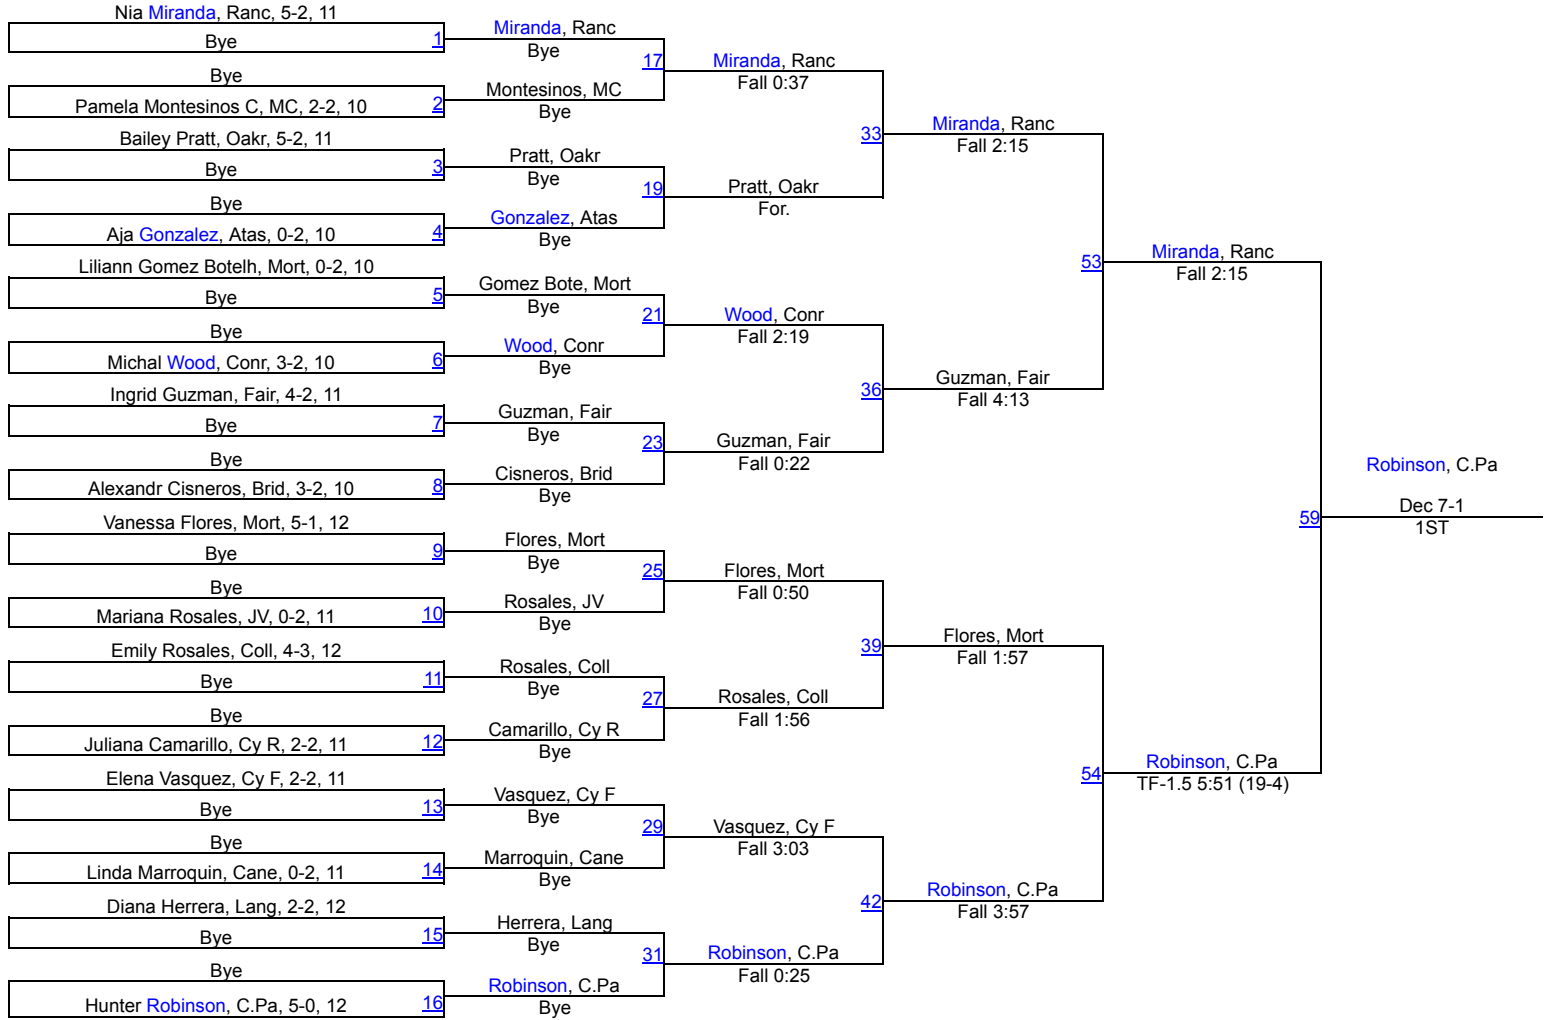

138

138

17th Annual CY Ridge Classic (Girls)

148

148

17th Annual CY Ridge Classic (Girls)

165

165