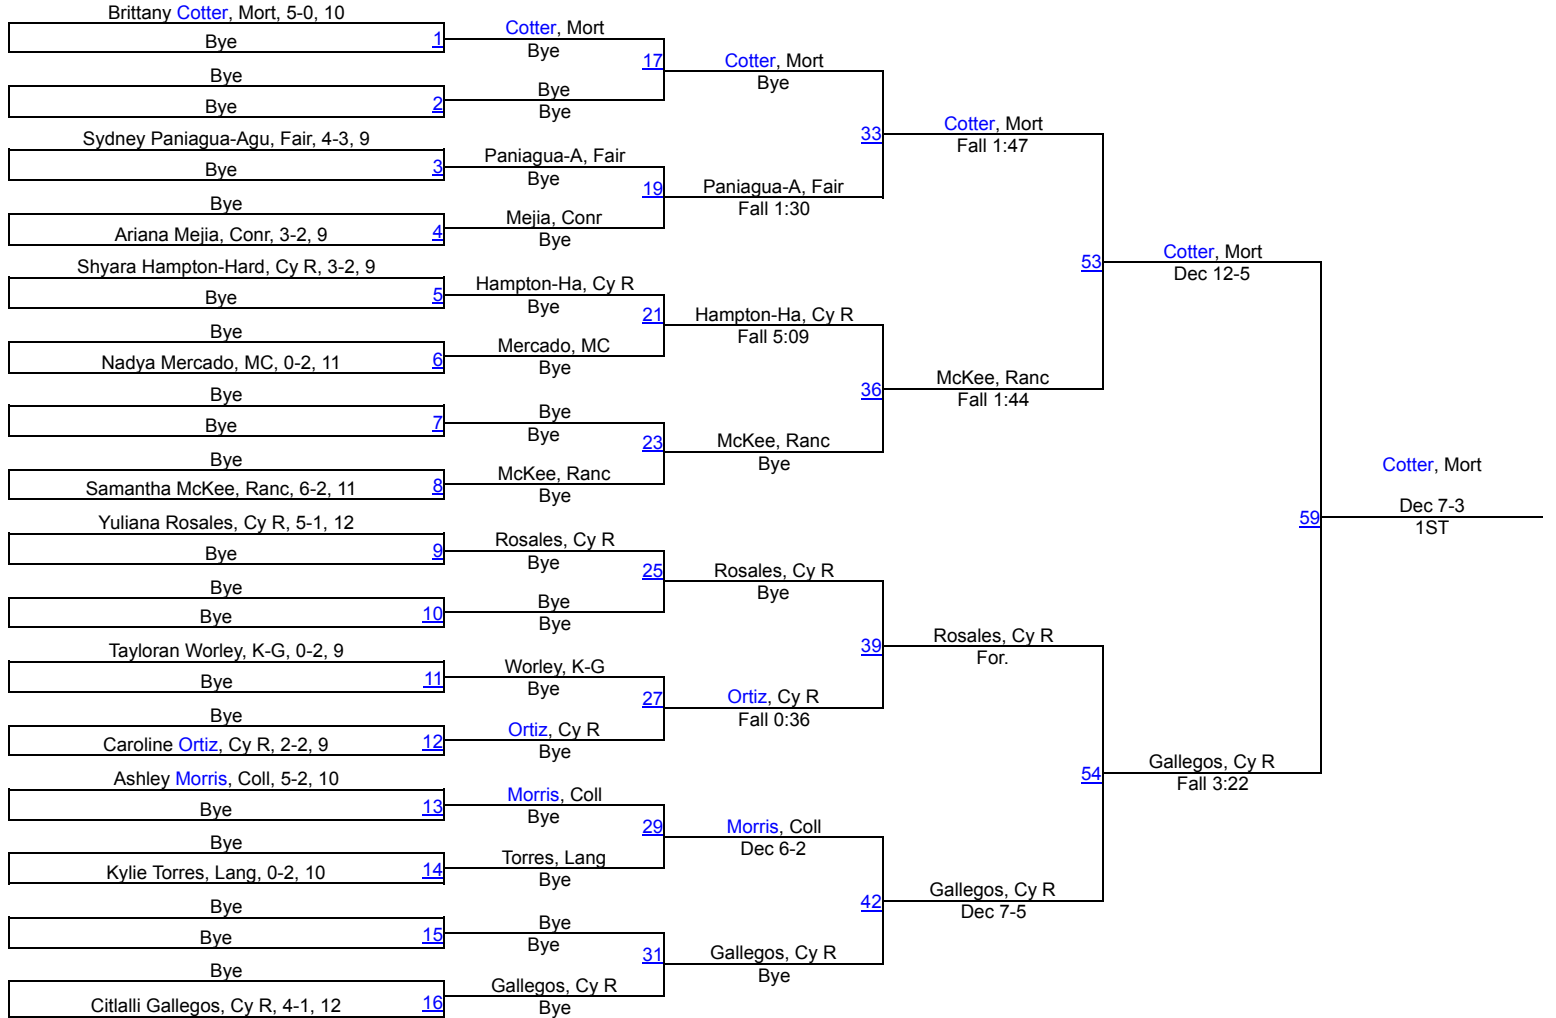

17th Annual CY Ridge Classic (Girls)

95

95

17th Annual CY Ridge Classic (Girls)

102

102

17th Annual CY Ridge Classic (Girls)

110