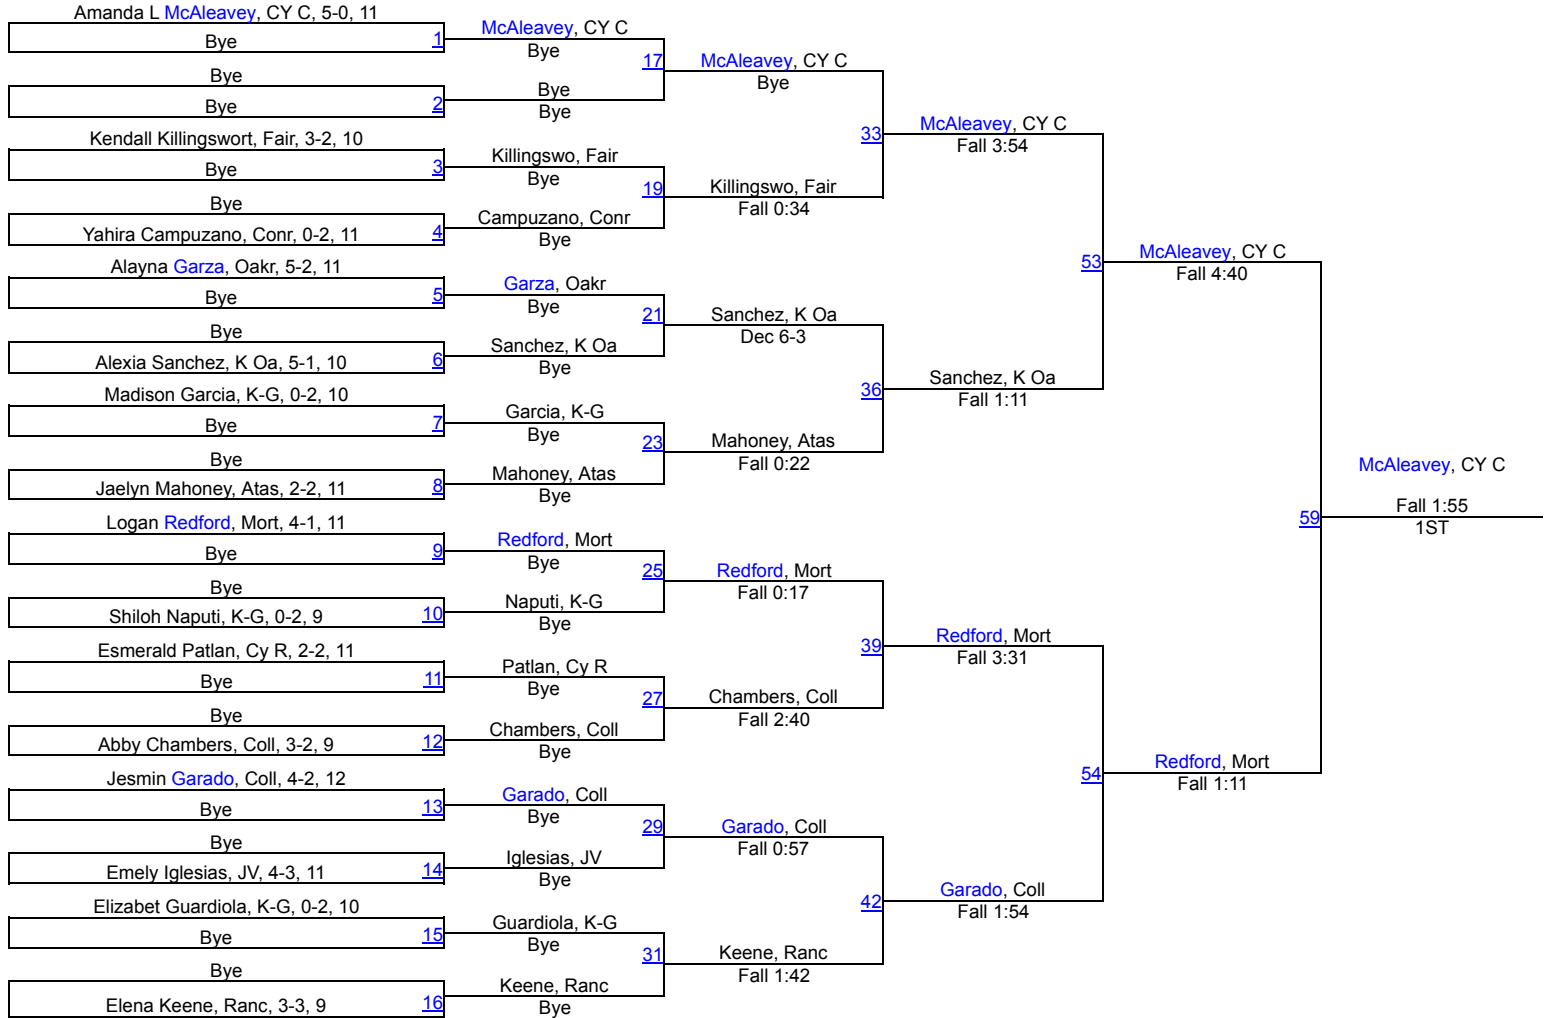

17th Annual CY Ridge Classic (Girls)

95

95

17th Annual CY Ridge Classic (Girls)

102

102

17th Annual CY Ridge Classic (Girls)

110