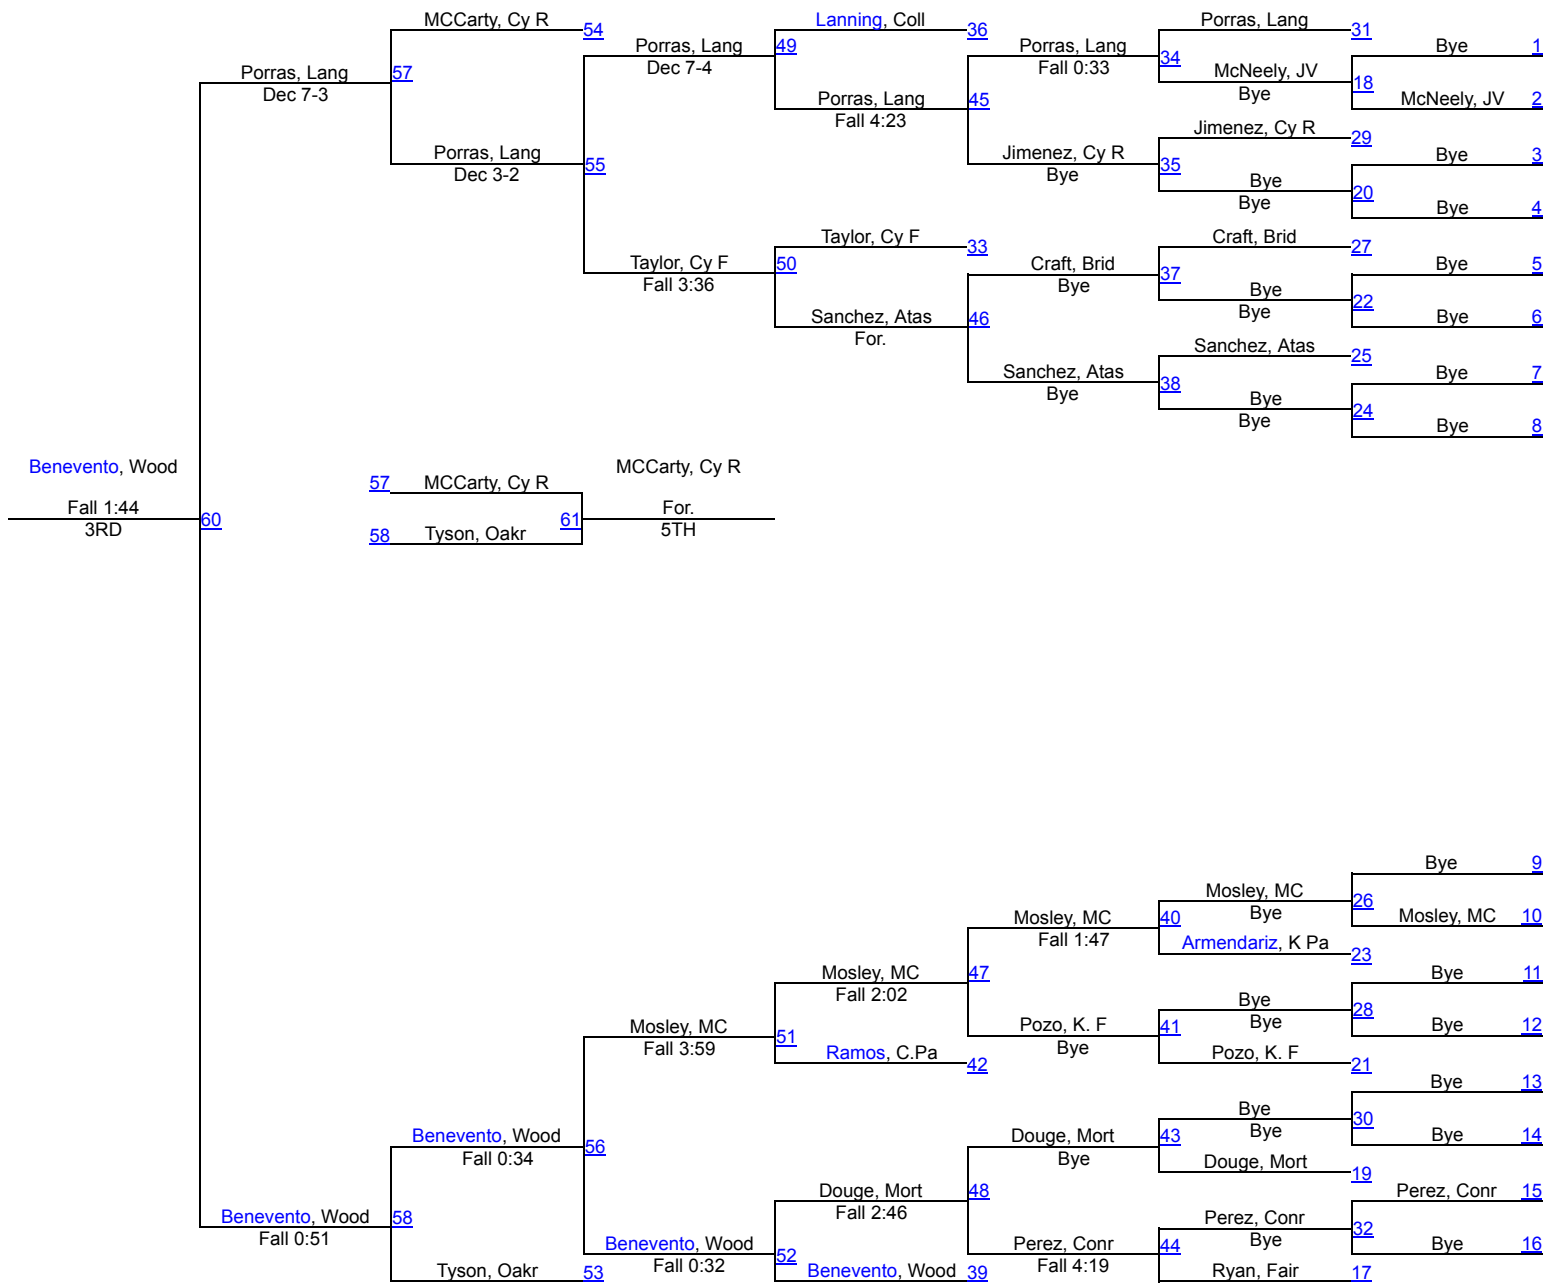

110

17th Annual CY Ridge Classic (Girls)

119

119

17th Annual CY Ridge Classic (Girls)

128

128

17th Annual CY Ridge Classic (Girls)

138

138

17th Annual CY Ridge Classic (Girls)

148

148

17th Annual CY Ridge Classic (Girls)

165

165