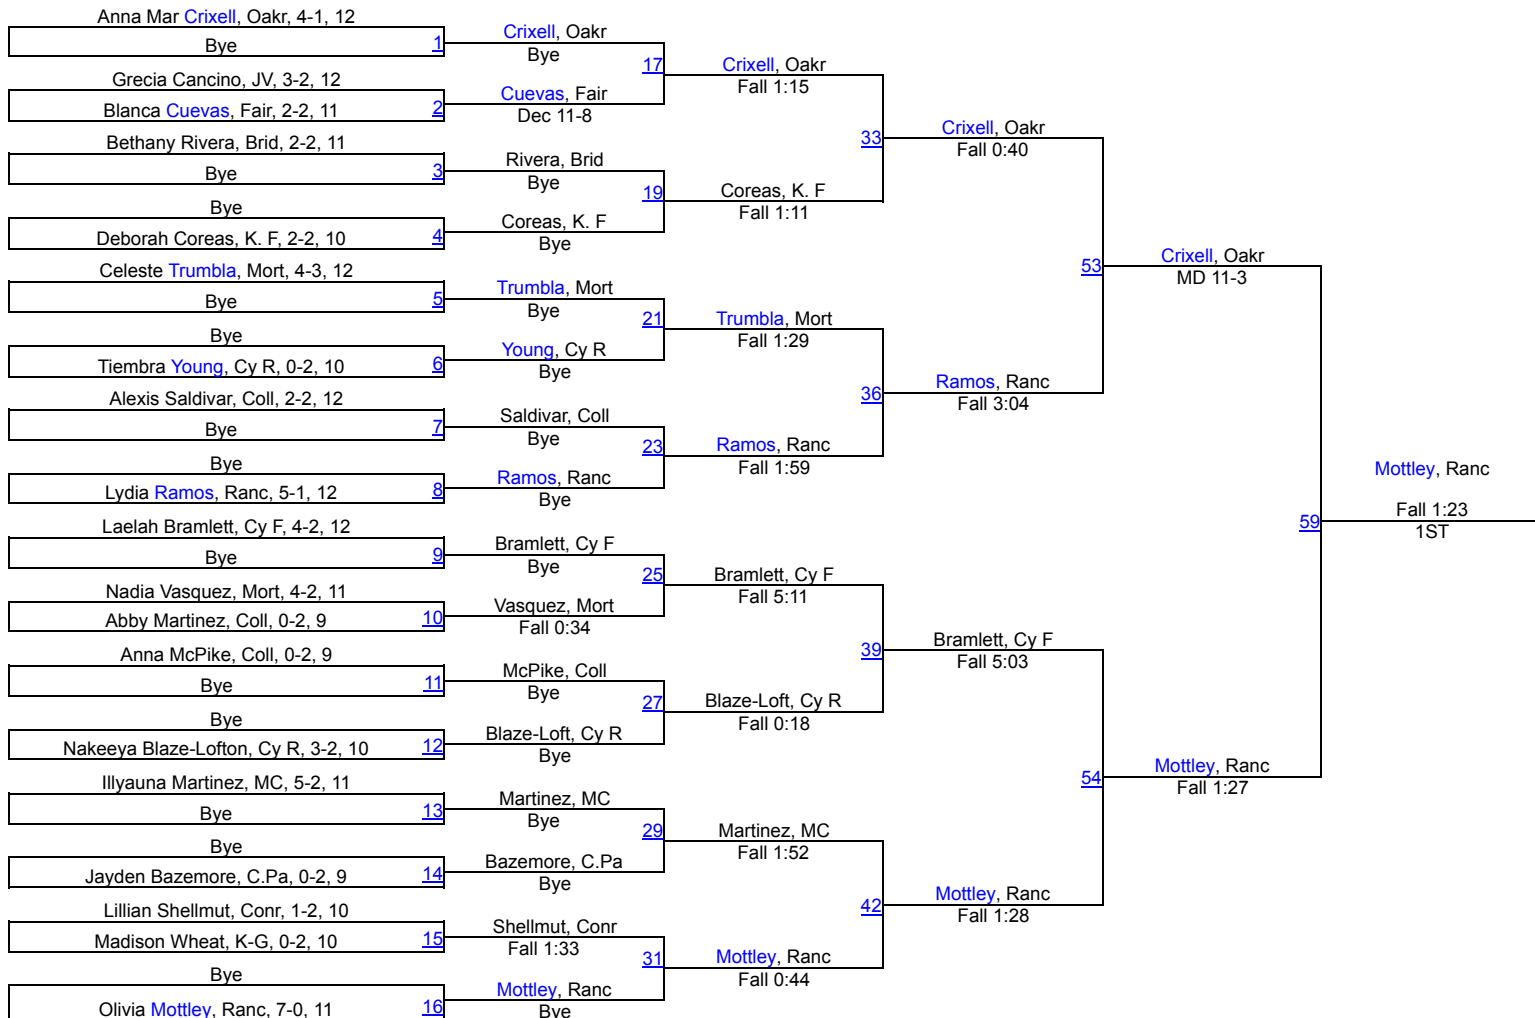

17th Annual CY Ridge Classic (Girls)

119