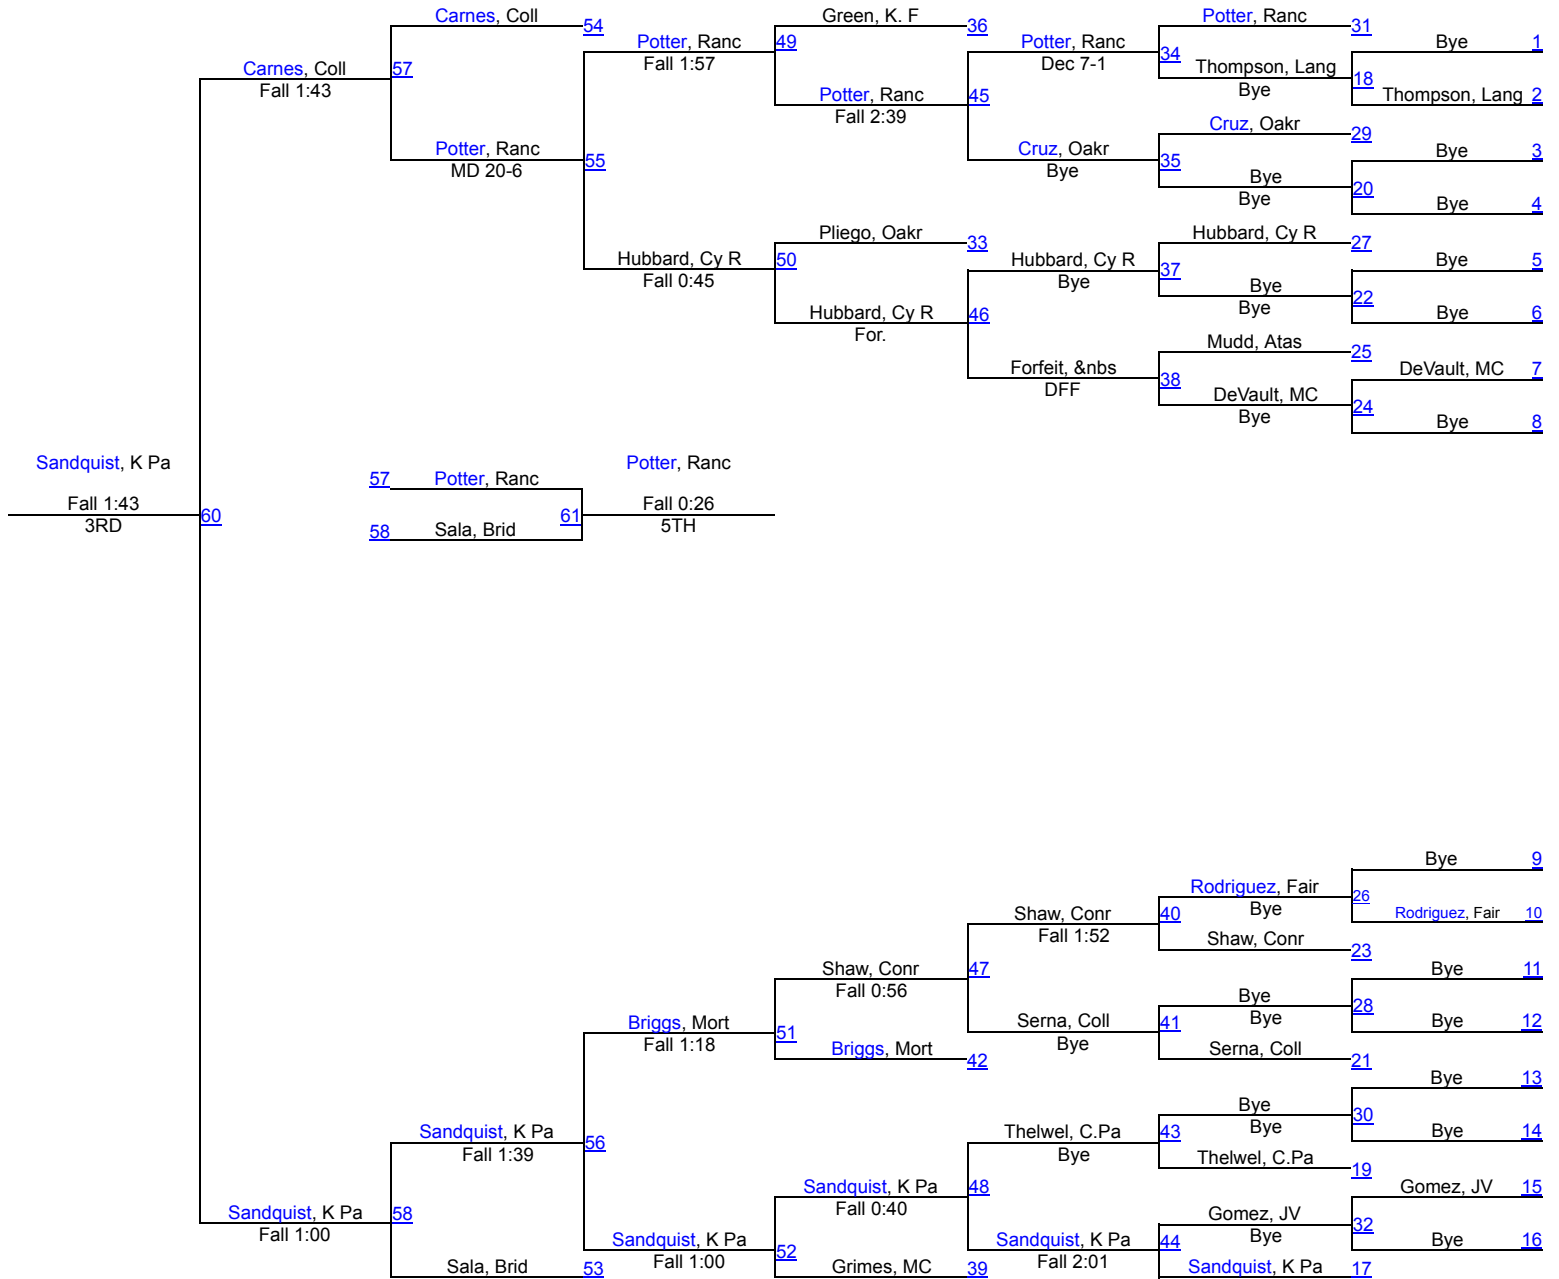

110

17th Annual CY Ridge Classic (Girls)

119

119

17th Annual CY Ridge Classic (Girls)

128

128

17th Annual CY Ridge Classic (Girls)

138

138

17th Annual CY Ridge Classic (Girls)

148

148

17th Annual CY Ridge Classic (Girls)

165

165