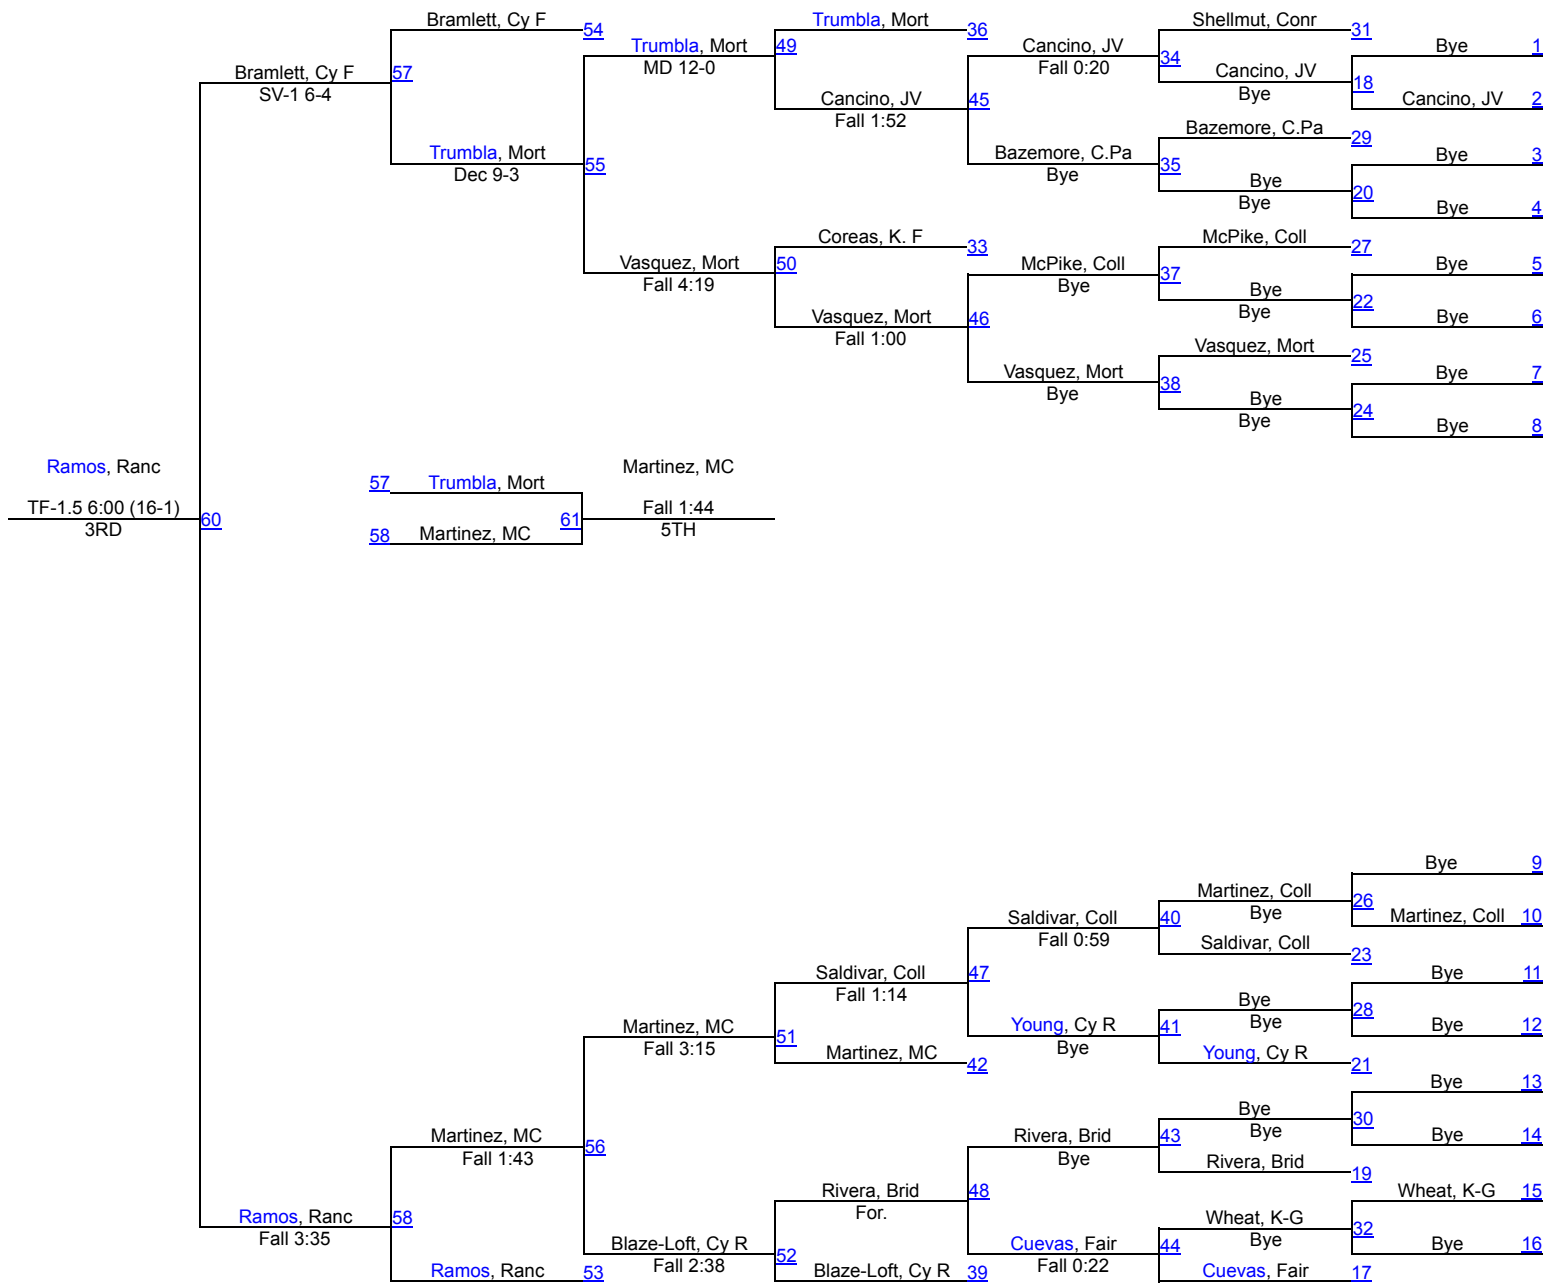

110

17th Annual CY Ridge Classic (Girls)

119

119

17th Annual CY Ridge Classic (Girls)

128

128

17th Annual CY Ridge Classic (Girls)

138

138

17th Annual CY Ridge Classic (Girls)

148

148

17th Annual CY Ridge Classic (Girls)

165

165