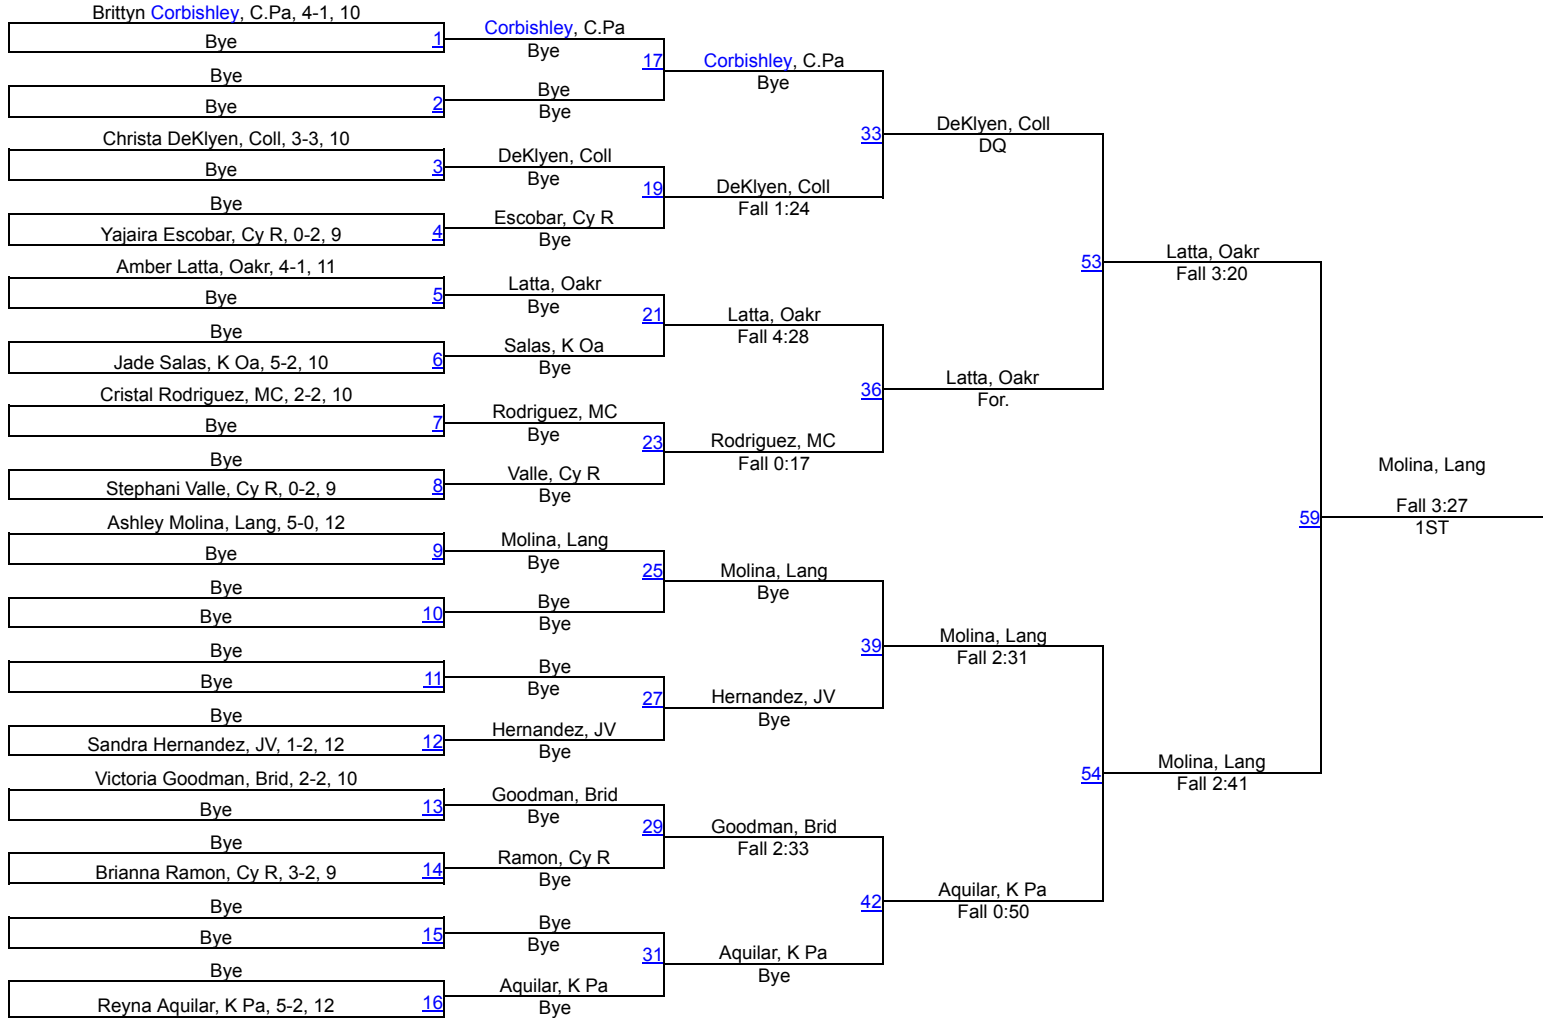

17th Annual CY Ridge Classic (Girls)

185