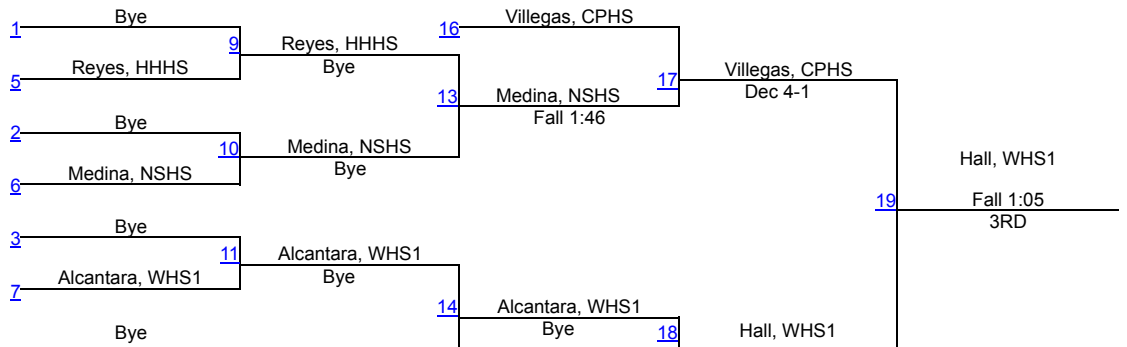

CM Northside Girls

165

CM Northside Girls

8 Johnson, NSHS

Bye

15

185

CM Northside Girls