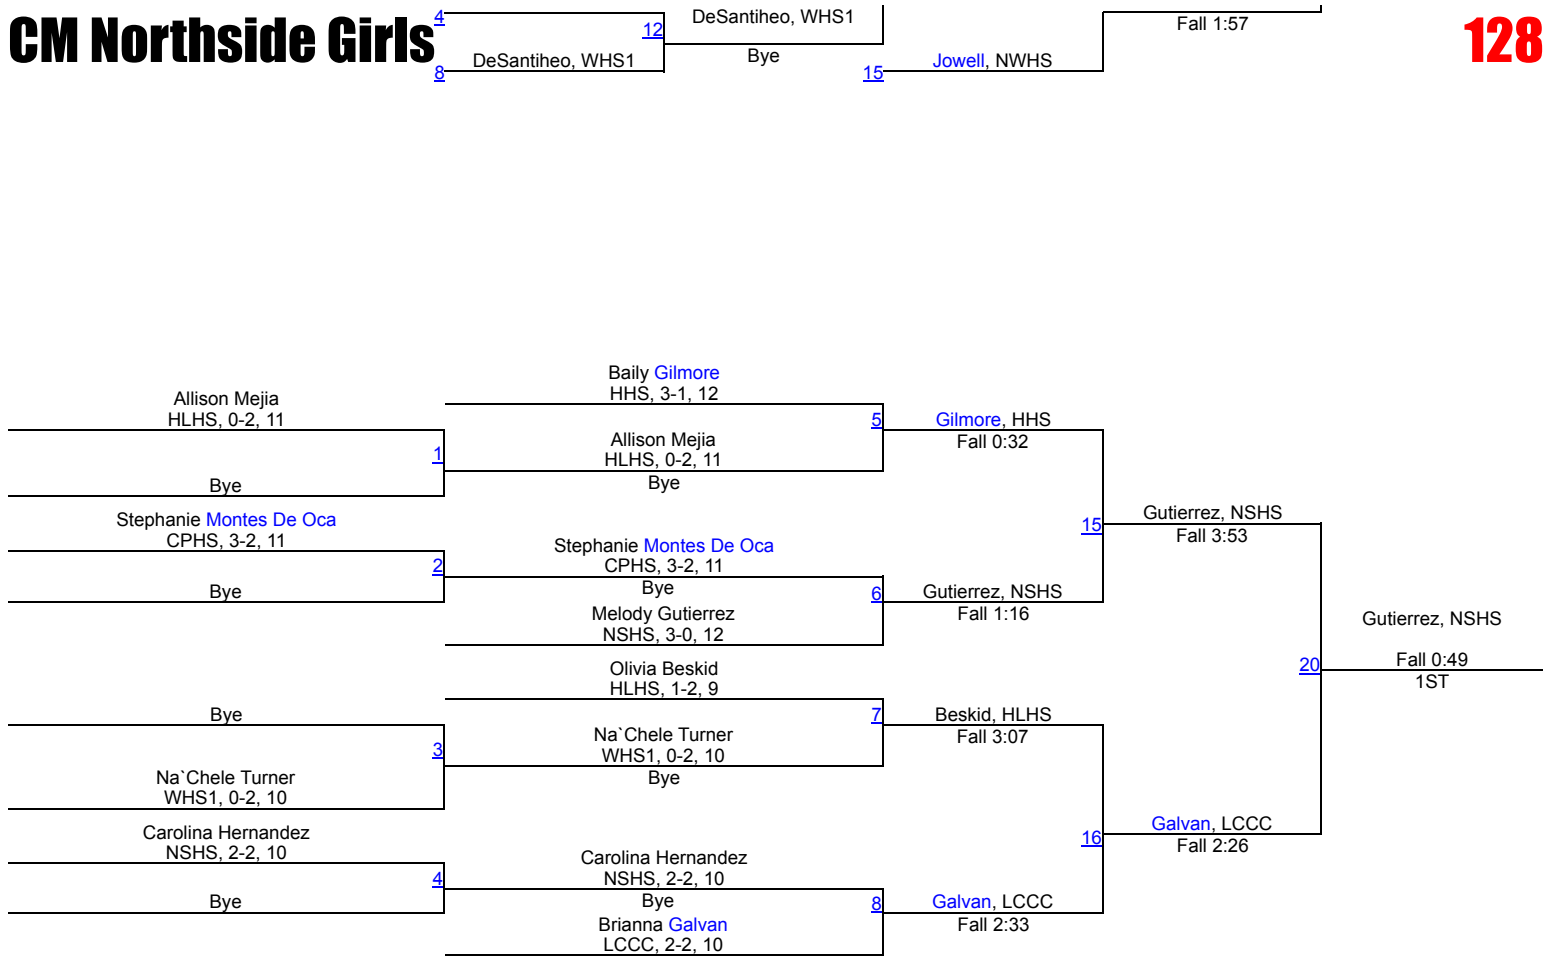

CM Northside Girls

128