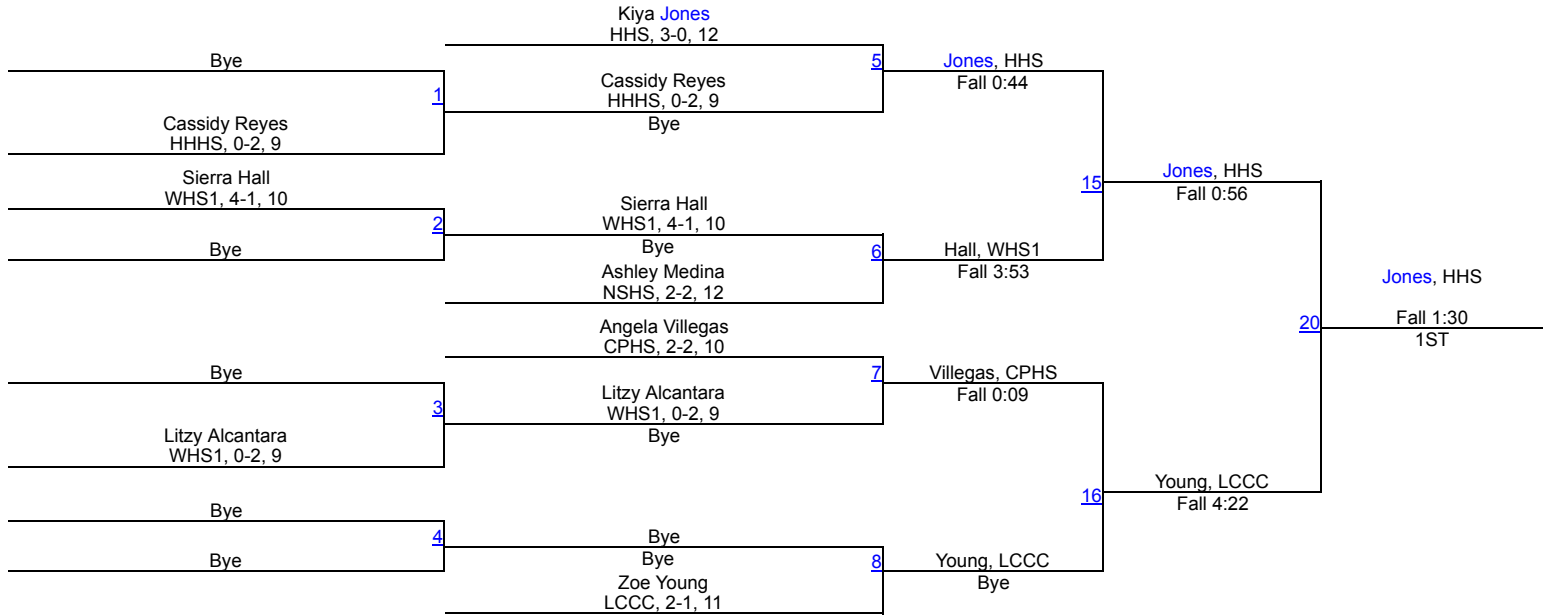

CM Northside Girls

165

CM Northside Girls

8 Johnson, NSHS

Bye

15

185

CM Northside Girls