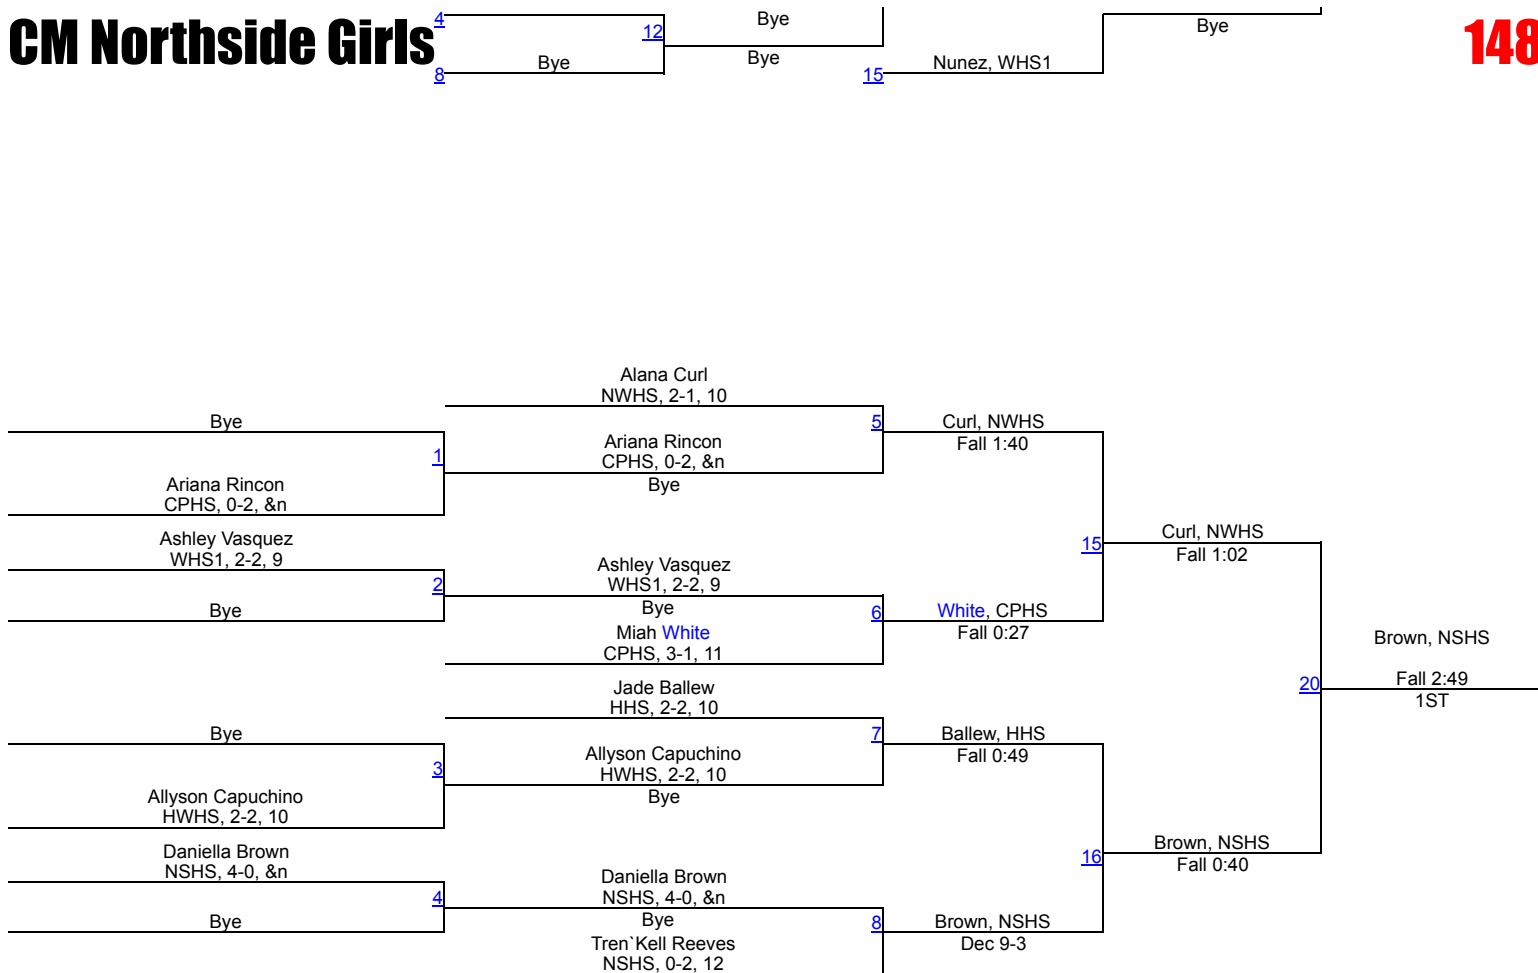

128

CM Northside Girls

8 Hernandez, NSHS

Bye

15 Gilmore, HHS

138

CM Northside Girls

148