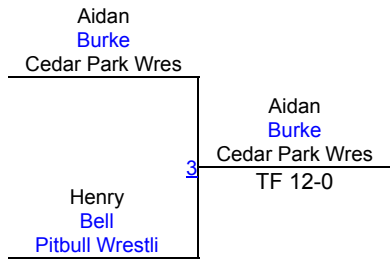

3RD

G. Dixon (Alamo City Wrestling)

4TH

LBJ F/S and Greco Wrestling Tournament

GR-Schoolboy 90-99 FS Mat 5

Round 1

Round 2

Round 3