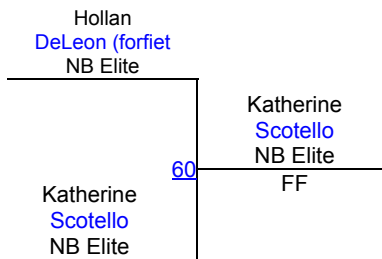

LBJ F/S and Greco Wrestling Tournament

FS-Schoolboy 108-121 FS Mat 6

Round 2

- _____ R. Scotello (NB Elite)
  1ST

- _____ K. Scotello (NB Elite)
  2ND

- _____ H. DeLeon (forfiet) (NB Elite)
  3RD