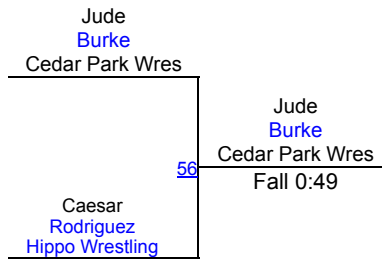

LBJ F/S and Greco Wrestling Tournament

FS-Novice 104-116 FS Mat 2

Round 1

Round 2

Round 3

J. Burke (Cedar Park Wrestling)
1ST

J. Camarena (Cedar Park Wrestling)
2ND

C. Rodriguez (Hippo Wrestling Club)
3RD