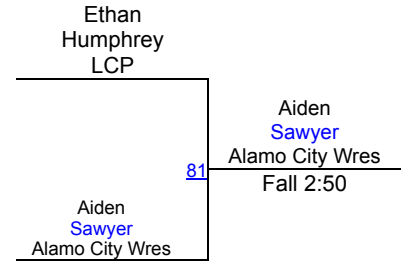

Round 2

Round 3

M. Sever (Ohana Wrestling Academy)
1ST

A. Sawyer (Alamo City Wrestling)
2ND

E. Humphrey (LCP)
3RD

LBJ F/S and Greco Wrestling Tournament

FS-Junior-MEN 137-143

FS Mat 4