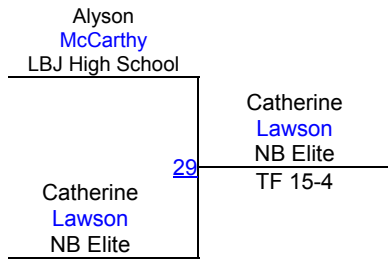

Round 3

R. Johnson (Canyon)
1ST

S. Hopper (Heart and Pride Wrestling)
2ND

LBJ F/S and Greco Wrestling Tournament **FS-Cadet-Women 134-139** **FS Mat 5**

Round 1

Round 2

Round 3

O. Polk (Heart and Pride Wrestling)
1ST