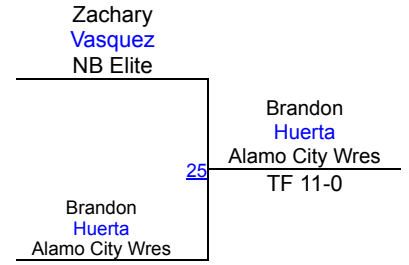

Round 2

Round 3

M. Sever (Ohana Wrestling Academy)
1ST

A. Sawyer (Alamo City Wrestling)
2ND

LBJ F/S and Greco Wrestling Tournament

GR-Junior-MEN 150-171 FS Mat 6

Round 1

Round 2

Round 3

B. Huerta (Alamo City Wrestling)
1ST

Z. Vasquez (NB Elite)
2ND

L. Getman (Westlake High School)
3RD

LBJ F/S and Greco Wrestling Tournament

GR-Junior-MEN 186-233 FS Mat 6

Round 1

Round 2