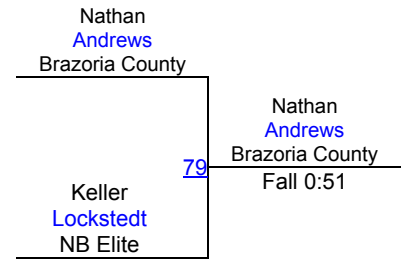

LBJ F/S and Greco Wrestling Tournament

FS-Schoolboy 115-122 FS Mat 6

Round 1

Round 2

Round 3

N. Andrews (Brazoria County Wrestling)
1ST

K. Lockstedt (NB Elite)
2ND

G. Dixon (Alamo City Wrestling)
3RD