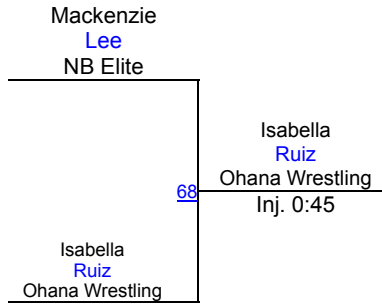

LBJ F/S and Greco Wrestling Tournament **FS-Junior-Women 143-168** **FS Mat 6**

Round 1

Round 2

Round 3

I. Ruiz (Ohana Wrestling Academy)
1ST

M. Lee (NB Elite)
2ND