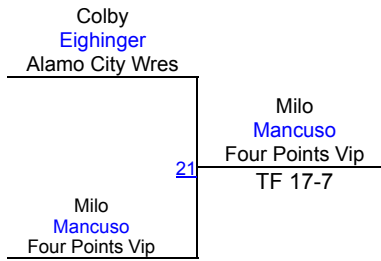

LBJ F/S and Greco Wrestling Tournament

GR-Intermediate 57-67 FS Mat 2

Round 1		Round 2		Round 3		Round 4		Round 5												
Sawyer Sage LCP Ava Milliner Salado Storm Wr 1	Ava Milliner Salado Storm Wr TF 12-0	Walker Biber Pitbull Wrestli Nathan Reilly Hippo Wrestling 2	Nathan Reilly Hippo Wrestling TF 10-0	Kamdyn Saulter Salado Storm Nathan Reilly Hippo Wrestling 13	Nathan Reilly Hippo Wrestling TF 19-6	Kamdyn Saulter Salado Storm Walker Biber Pitbull Wrestli 25	Kamdyn Saulter Salado Storm Fall 2:57	Kamdyn Saulter Salado Storm Ava Milliner Salado Storm Wr 35	Ava Milliner Salado Storm Wr TF 10-0	Sawyer Sage LCP Nathan Reilly Hippo Wrestling 36	Nathan Reilly Hippo Wrestling TF 11-0	Kamdyn Saulter Salado Storm Sawyer Sage LCP 41	Kamdyn Saulter Salado Storm Fall 1:36	Ava Milliner Salado Storm Wr Walker Biber Pitbull Wrestli 42	Ava Milliner Salado Storm Wr Fall 0:57	A. Milliner (Salado Storm Wrestling Cl) 1ST	N. Reilly (Hippo Wrestling Club) 2ND	K. Saulter (Salado Storm) 3RD	S. Sage (LCP) 4TH	W. Biber (Pitbull Wrestling) 5TH

LBJ F/S and Greco Wrestling Tournament

GR-Novice 112-123 FS Mat 2

Round 1

Round 2

Round 3

A. Rill (Pitbull Wrestling)
1ST

J. Camarena (Cedar Park Wrestling)
2ND

C. Rodriguez (Hippo Wrestling Club)
3RD

LBJ F/S and Greco Wrestling Tournament

GR-Novice 61-73 FS Mat 2

Round 1

Round 2

Round 3

T. **Saulter** (Salado Storm)
1ST

A. **Huerta** (Alamo City Wrestling)
2ND

F. **Scotello** (NB Elite)
3RD

LBJ F/S and Greco Wrestling Tournament

GR-Novice 75-88 FS Mat 2

Round 1

Round 2

Round 3

M. Mancuso (Four Points Viper Wrestli)

1ST

C. Eighinger (Alamo City Wrestling)