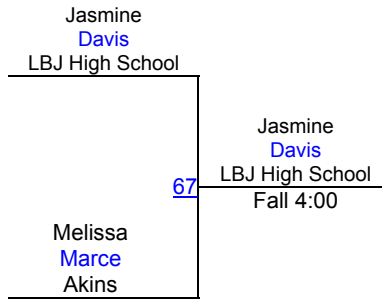

LBJ F/S and Greco Wrestling Tournament **FS-Junior-Women 120-136** **FS Mat 6**

Round 1

Round 2

Round 3

J. Davis (LBJ High School Wrestling)
1ST

M. Marce (Akins)
2ND