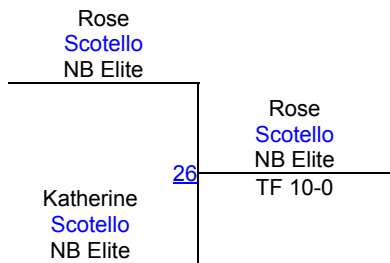

LBJ F/S and Greco Wrestling Tournament

FS-Schoolboy 115-122 FS Mat 6

Round 1

Round 2

Round 3

N. Andrews (Brazoria County Wrestling)
1ST

K. Lockstedt (NB Elite)
2ND

G. Dixon (Alamo City Wrestling)
3RD

LBJ F/S and Greco Wrestling Tournament

FS-Schoolboy 108-121 FS Mat 6

Round 1

Round 2

Round 3

- _____ R. Scotello (NB Elite)
1ST

- _____ K. Scotello (NB Elite)
2ND

- _____ H. DeLeon (forfiet) (NB Elite)
3RD