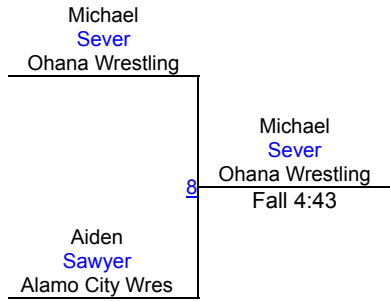

2ND

E. Mendoza (Ohana Wrestling Academy)

3RD

K. Zarzana (Austin Westlake Hs)

4TH

LBJ F/S and Greco Wrestling Tournament

GR-Junior-MEN 140-145 FS Mat 6

Round 1