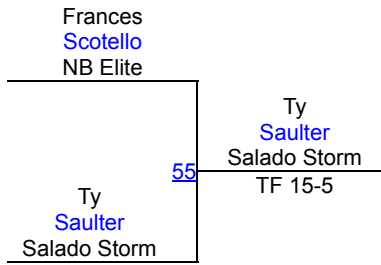

S. Sage (LCP)
1ST
J. Zamarripa (NB Elite)
2ND
J. Saulter (Salado Storm)
3RD
T. Madril (Hippo Wrestling Club)
4TH

LBJ F/S and Greco Wrestling Tournament

FS-Novice 61-72 FS Mat 2

Round 1

Round 2

Round 3

T. Saulter (Salado Storm)
1ST

A. Huerta (Alamo City Wrestling)
2ND

F. Scotello (NB Elite)
3RD

LBJ F/S and Greco Wrestling Tournament

FS-Novice 75-88 FS Mat 2

Round 1		Round 2		Round 3		Round 4		Round 5	
Genevieve Bellino Texas Style Wre Benjamin Rawlins LCP 3	Genevieve Bellino Texas Style Wre Fall 1:05	Colby Eighinger Alamo City Wres Isabella Toquero Salado Storm 4	Colby Eighinger Alamo City Wres TF 12-0	Milo Mancuso Four Points Vip Isabella Toquero Salado Storm 37	Milo Mancuso Four Points Vip Fall 0:41	Benjamin Rawlins LCP Isabella Toquero Salado Storm 72	Isabella Toquero Salado Storm Fall 0:28	Milo Mancuso Four Points Vip Colby Eighinger Alamo City Wres 71	Milo Mancuso Four Points Vip TF 13-2
<hr/> M. Mancuso (Four Points Viper Wrestli) 1ST		<hr/> C. Eighinger (Alamo City Wrestling) 2ND		<hr/> G. Bellino (Texas Style Wrestling Clu) 3RD		<hr/> I. Toquero (Salado Storm) 4TH		<hr/> B. Rawlins (LCP) 5TH	