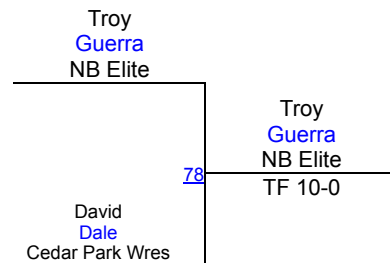

LBJ F/S and Greco Wrestling Tournament

FS-Schoolboy 99-110 FS Mat 2

Round 1

Round 2

Round 3

T. Guerra (NB Elite)
1ST

D. Dale (Cedar Park Wrestling)
2ND

B. Verna (forfiet) (3f)
3RD