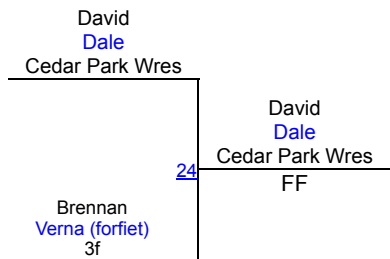

LBJ F/S and Greco Wrestling Tournament

FS-Schoolboy 99-110 FS Mat 2

Round 1