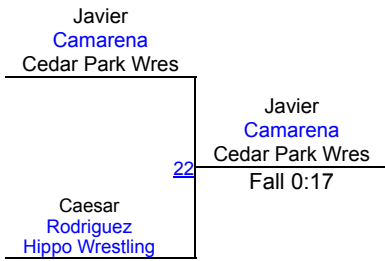

2ND

A. Horton (NB Elite)

3RD

S. Huerta (Alamo City Wrestling)

4TH

LBJ F/S and Greco Wrestling Tournament

FS-Novice 104-116 FS Mat 2

Round 1