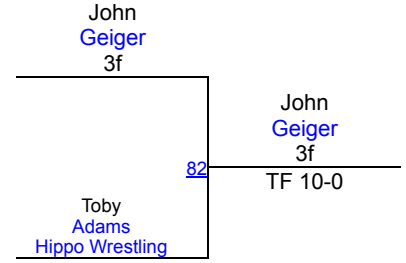

Round 3

J. Geiger (3f)
1ST

T. Adams (Hippo Wrestling Club)
2ND

K. Zarzana (Austin Westlake Hs)
3RD