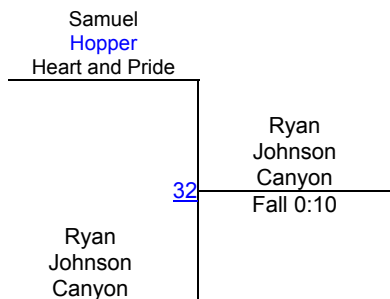

Z. Vasquez (NB Elite)

3RD

C. Lange (Westlake High School)

4TH

LBJ F/S and Greco Wrestling Tournament

FS-Junior-MEN 192-234 FS Mat 5

Round 1

Round 2