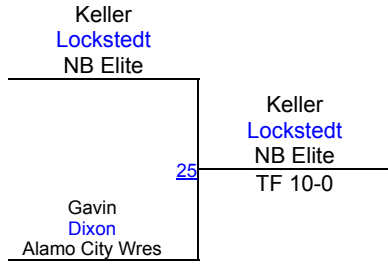

LBJ F/S and Greco Wrestling Tournament

FS-Schoolboy 115-122 FS Mat 6

Round 1