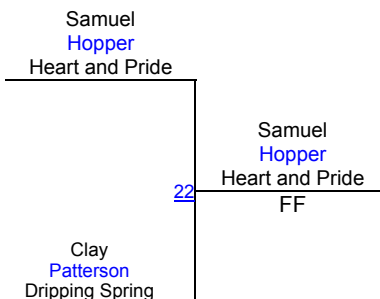

LBJ F/S and Greco Wrestling Tournament

GR-Cadet-MEN 175-192 FS Mat 5

Round 1

Round 2

Round 3

S. Hopper (Heart and Pride Wrestling)
1ST

C. Patterson (Dripping Springs High Sch)
2ND