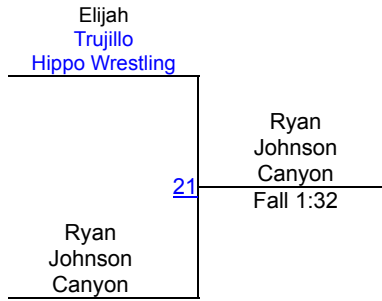

Round 3

B. Huerta (Alamo City Wrestling)
1ST

Z. Vasquez (NB Elite)
2ND

L. Getman (Westlake High School)
3RD

LBJ F/S and Greco Wrestling Tournament

GR-Junior-MEN 186-233 FS Mat 6

Round 1

Round 2