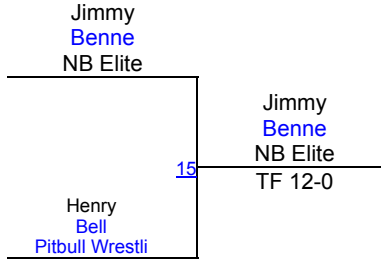

3RD

G. Dixon (Alamo City Wrestling)

4TH

LBJ F/S and Greco Wrestling Tournament

GR-Schoolboy 90-99 FS Mat 5

Round 1

Round 2

Round 3