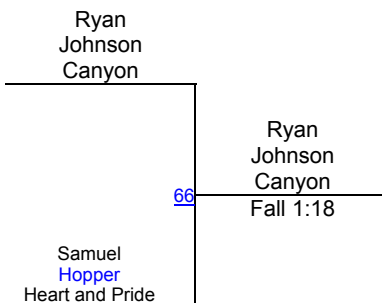

Z. Vasquez (NB Elite)

3RD

C. Lange (Westlake High School)

4TH

LBJ F/S and Greco Wrestling Tournament

FS-Junior-MEN 192-234 FS Mat 5

Round 1

Round 2