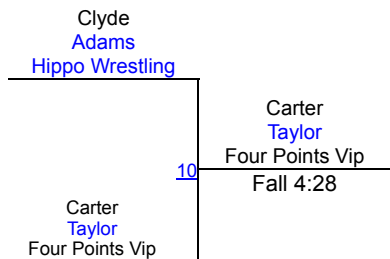

LBJ F/S and Greco Wrestling Tournament

GR-Schoolboy 95-98 FS Mat 4

Round 1

Round 2

Round 3

T. Gutierrez (NB Elite)
1ST

E. Rivas (Hippo Wrestling Club)
2ND

S. Gutierrez (NB Elite)
3RD

LBJ F/S and Greco Wrestling Tournament

GR-Schoolboy 72-84 FS Mat 4

Round 1

Round 2

Round 3

C. Taylor (Four Points Viper Wrestli)
1ST

L. Adams (Hippo Wrestling Club)
2ND

C. Adams (Hippo Wrestling Club)
3RD