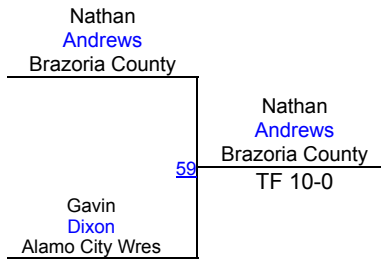

LBJ F/S and Greco Wrestling Tournament

FS-Schoolboy 115-122 FS Mat 6

Round 2

N. Andrews (Brazoria County Wrestling)
1ST

K. Lockstedt (NB Elite)
2ND

G. Dixon (Alamo City Wrestling)
3RD