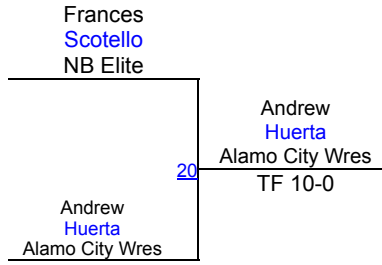

LBJ F/S and Greco Wrestling Tournament

GR-Intermediate 57-67 FS Mat 2

Round 1		Round 2		Round 3		Round 4		Round 5												
Sawyer Sage LCP Ava Milliner Salado Storm Wr 1	Ava Milliner Salado Storm Wr TF 12-0	Walker Biber Pitbull Wrestli Nathan Reilly Hippo Wrestling 2	Nathan Reilly Hippo Wrestling TF 10-0	Kamdyn Saulter Salado Storm Nathan Reilly Hippo Wrestling 13	Nathan Reilly Hippo Wrestling TF 19-6	Kamdyn Saulter Salado Storm Walker Biber Pitbull Wrestli 25	Kamdyn Saulter Salado Storm Fall 2:57	Kamdyn Saulter Salado Storm Ava Milliner Salado Storm Wr 35	Ava Milliner Salado Storm Wr TF 10-0	Sawyer Sage LCP Nathan Reilly Hippo Wrestling 36	Nathan Reilly Hippo Wrestling TF 11-0	Kamdyn Saulter Salado Storm Sawyer Sage LCP 41	Kamdyn Saulter Salado Storm Fall 1:36	Ava Milliner Salado Storm Wr Walker Biber Pitbull Wrestli 42	Ava Milliner Salado Storm Wr Fall 0:57	A. Milliner (Salado Storm Wrestling Cl) 1ST	N. Reilly (Hippo Wrestling Club) 2ND	K. Saulter (Salado Storm) 3RD	S. Sage (LCP) 4TH	W. Biber (Pitbull Wrestling) 5TH

LBJ F/S and Greco Wrestling Tournament

GR-Novice 112-123 FS Mat 2

Round 1

Round 2

Round 3

A. Rill (Pitbull Wrestling)
1ST

J. Camarena (Cedar Park Wrestling)
2ND

C. Rodriguez (Hippo Wrestling Club)
3RD

LBJ F/S and Greco Wrestling Tournament

GR-Novice 61-73 FS Mat 2

Round 1

Round 2

Round 3

T. **Saulter** (Salado Storm)
1ST

A. **Huerta** (Alamo City Wrestling)
2ND

F. **Scotello** (NB Elite)
3RD