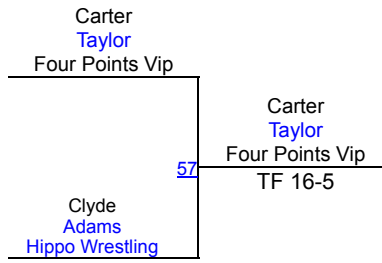

LBJ F/S and Greco Wrestling Tournament

FS-Schoolboy 72-83 FS Mat 1

Round 1

Round 2

Round 3

L. Adams (Hippo Wrestling Club)
1ST

C. Taylor (Four Points Viper Wrestli)
2ND

C. Adams (Hippo Wrestling Club)
3RD