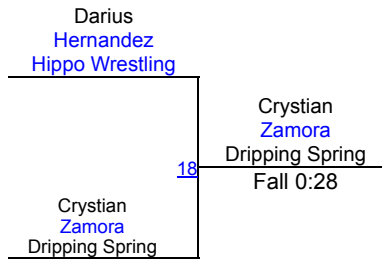

LBJ F/S and Greco Wrestling Tournament

GR-Cadet-MEN 146-166 FS Mat 5

Round 1

Round 2

Round 3

C. Zamora (Dripping Springs High Sch)
1ST

D. Hernandez (Hippo Wrestling Club)
2ND

C. Lange (Westlake High School)
3RD