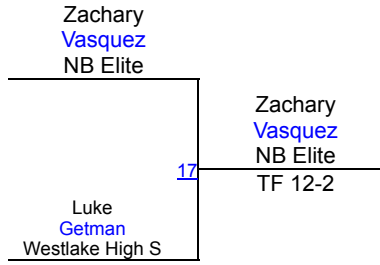

Round 2

Round 3

M. Sever (Ohana Wrestling Academy)
1ST

A. Sawyer (Alamo City Wrestling)
2ND

LBJ F/S and Greco Wrestling Tournament

GR-Junior-MEN 150-171 FS Mat 6

Round 1

Round 2

Round 3

B. Huerta (Alamo City Wrestling)
1ST

Z. Vasquez (NB Elite)
2ND

L. Getman (Westlake High School)
3RD

LBJ F/S and Greco Wrestling Tournament

GR-Junior-MEN 186-233 FS Mat 6

Round 1

Round 2