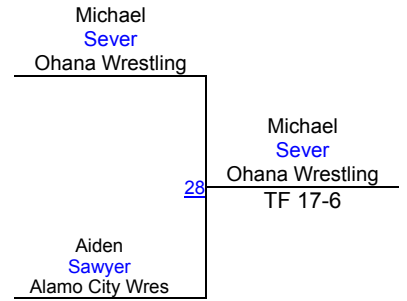

Round 3

M. Sever (Ohana Wrestling Academy)
1ST

A. Sawyer (Alamo City Wrestling)
2ND