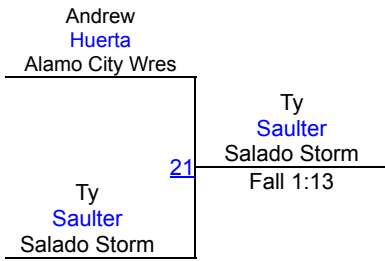

LBJ F/S and Greco Wrestling Tournament

FS-Novice 61-72 FS Mat 2

Round 1