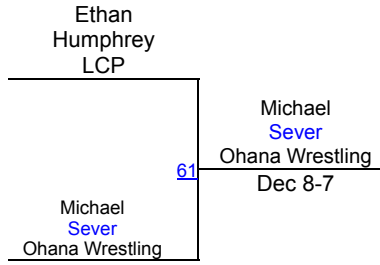

LBJ F/S and Greco Wrestling Tournament

FS-Junior-MEN 140-147 FS Mat 4

Round 2

M. Sever (Ohana Wrestling Academy)
1ST

A. Sawyer (Alamo City Wrestling)
2ND

E. Humphrey (LCP)
3RD