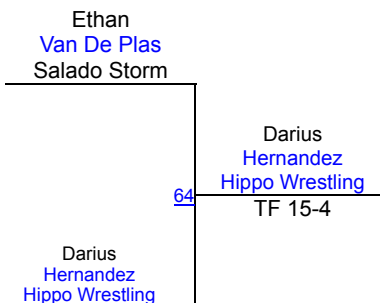

LBJ F/S and Greco Wrestling Tournament

FS-Schoolboy 157-166 FS Mat 6

Round 1

Round 2

Round 3

D. Hernandez (Hippo Wrestling Club)
1ST

E. Van De Plas (Salado Storm)
2ND