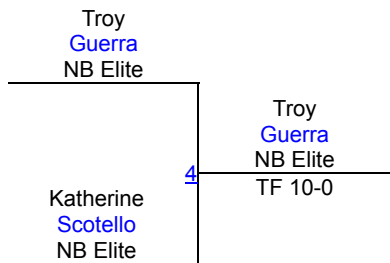

J. Benne (NB Elite)

1ST

A. Burke (Cedar Park Wrestling)

2ND

H. Bell (Pitbull Wrestling)

3RD

LBJ F/S and Greco Wrestling Tournament

GR-Schoolboy 99-108 FS Mat 5

Round 1

Round 2

Round 3

T. Guerra (NB Elite)
1ST

B. Verna (3f)
2ND

K. Scotello (NB Elite)
3RD

LBJ F/S and Greco Wrestling Tournament

GR-Cadet-MEN 120-134 FS Mat 5