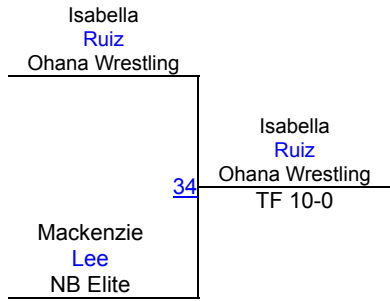

LBJ F/S and Greco Wrestling Tournament **FS-Junior-Women 143-168** **FS Mat 6**

Round 1

Round 2

Round 3

I. Ruiz (Ohana Wrestling Academy)
1ST

M. Lee (NB Elite)
2ND