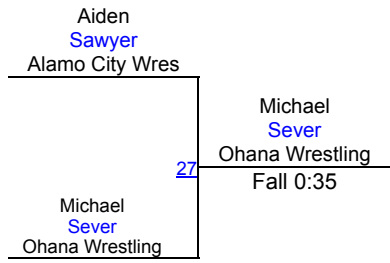

Round 2

Round 3

M. Sever (Ohana Wrestling Academy)
1ST

A. Sawyer (Alamo City Wrestling)
2ND

E. Humphrey (LCP)
3RD

LBJ F/S and Greco Wrestling Tournament

FS-Junior-MEN 137-143

FS Mat 4