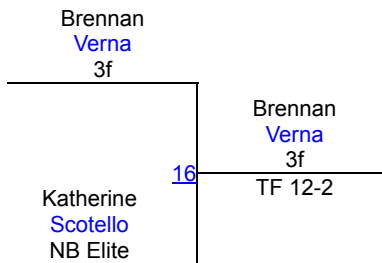

Round 1

Round 2

Round 3

T. Guerra (NB Elite)
1ST

B. Verna (3f)
2ND

K. Scotello (NB Elite)
3RD

LBJ F/S and Greco Wrestling Tournament

GR-Cadet-MEN 120-134 FS Mat 5