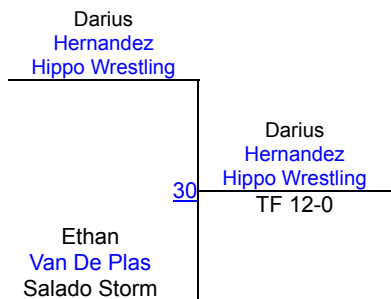

LBJ F/S and Greco Wrestling Tournament

FS-Schoolboy 157-166 FS Mat 6

Round 1

Round 2

Round 3

D. Hernandez (Hippo Wrestling Club)
1ST

E. Van De Plas (Salado Storm)
2ND