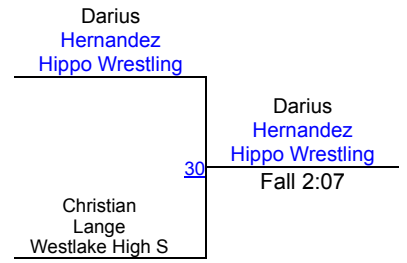

LBJ F/S and Greco Wrestling Tournament

GR-Cadet-MEN 146-166 FS Mat 5

Round 1

Round 2

Round 3

C. Zamora (Dripping Springs High Sch)
1ST

D. Hernandez (Hippo Wrestling Club)
2ND

C. Lange (Westlake High School)
3RD