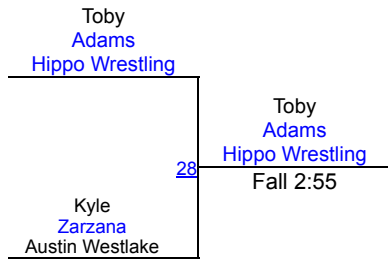

LBJ F/S and Greco Wrestling Tournament

FS-Junior-MEN 137-143

FS Mat 4

Round 1