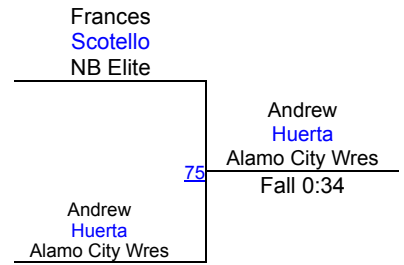

Round 3

T. Saulter (Salado Storm)
1ST

A. Huerta (Alamo City Wrestling)
2ND

F. Scotello (NB Elite)
3RD