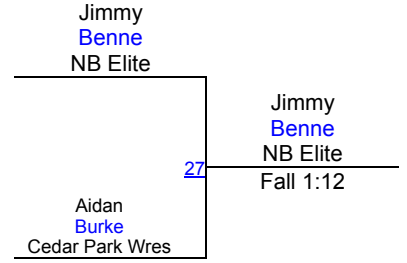

3RD

G. Dixon (Alamo City Wrestling)

4TH

LBJ F/S and Greco Wrestling Tournament

GR-Schoolboy 90-99 FS Mat 5

Round 1

Round 2

Round 3