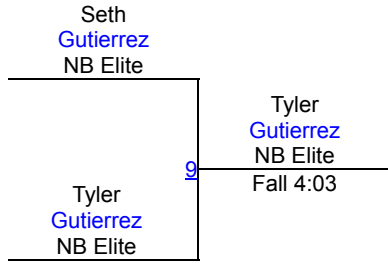

Round 2

Mauricio Bryant LCP	Jude Burke Cedar Park Wres Fall 1:30
Jude Burke Cedar Park Wres	13
Seth Huerta Alamo City Wres	Zayn Navarrete NB Elite Fall 0:58
Zayn Navarrete NB Elite	14

Round 3

Mauricio Bryant LCP	Mauricio Bryant LCP Dec 6-5
Seth Huerta Alamo City Wres	29
Jude Burke Cedar Park Wres	Jude Burke Cedar Park Wres Fall 1:17
Zayn Navarrete NB Elite	30

WRESTLERS

- M. Bryant (LCP)
- Z. Navarrete (NB Elite)
- S. Huerta (Alamo City Wrestling)
- J. Burke (Cedar Park Wrestling)

J. Burke (Cedar Park Wrestling)	1ST
Z. Navarrete (NB Elite)	2ND
M. Bryant (LCP)	3RD
S. Huerta (Alamo City Wrestling)	4TH

LBJ F/S and Greco Wrestling Tournament

GR-Schoolboy 95-98 FS Mat 4

Round 1

Round 2

Round 3

T. Gutierrez (NB Elite)
1ST

E. Rivas (Hippo Wrestling Club)
2ND

S. Gutierrez (NB Elite)
3RD