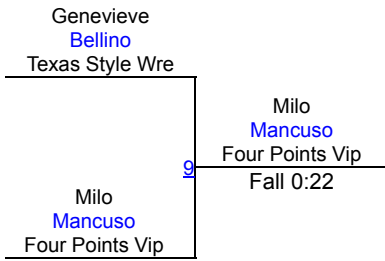

LBJ F/S and Greco Wrestling Tournament

GR-Novice 75-88 FS Mat 2

Round 1