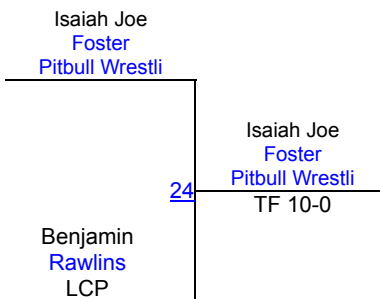

LBJ F/S and Greco Wrestling Tournament

GR Bantam 71-84 FS Mat 1

Round 1

Round 2

Round 3

I. Foster (Pitbull Wrestling)

1ST

B. Rawlins (LCP)

2ND

LBJ F/S and Greco Wrestling Tournament

GR Bantam 48-57 FS Mat 1

Round 1

Sawyer Sage LCP		Sawyer Sage LCP	
Jax Zamarripa NB Elite	3	Fall 0:03	
Nicholas Bellino Texas Style Wre		Nicholas Bellino Texas Style Wre	
Anthony Scotello NB Elite	4	TF 10-0	