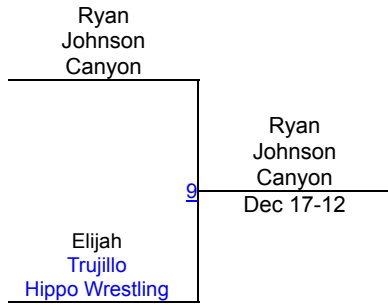

Round 3

B. Huerta (Alamo City Wrestling)
1ST

Z. Vasquez (NB Elite)
2ND

L. Getman (Westlake High School)
3RD

LBJ F/S and Greco Wrestling Tournament

GR-Junior-MEN 186-233 FS Mat 6

Round 1

Round 2