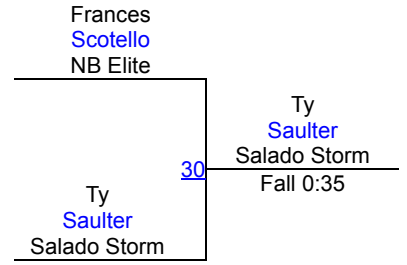

LBJ F/S and Greco Wrestling Tournament

GR-Novice 112-123 FS Mat 2

Round 1

Round 2

Round 3

A. Rill (Pitbull Wrestling)
1ST

J. Camarena (Cedar Park Wrestling)
2ND

C. Rodriguez (Hippo Wrestling Club)
3RD

LBJ F/S and Greco Wrestling Tournament

GR-Novice 61-73 FS Mat 2

Round 1

Round 2

Round 3

T. **Saulter** (Salado Storm)
1ST

A. **Huerta** (Alamo City Wrestling)
2ND

F. **Scotello** (NB Elite)
3RD