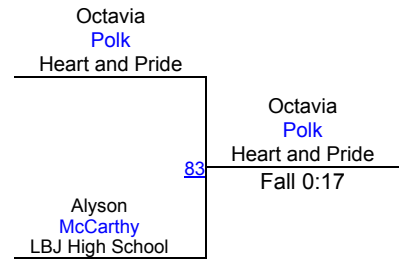

Round 3

R. Johnson (Canyon)
1ST

S. Hopper (Heart and Pride Wrestling)
2ND

LBJ F/S and Greco Wrestling Tournament **FS-Cadet-Women 134-139** **FS Mat 5**

Round 1

Round 2

Round 3

O. Polk (Heart and Pride Wrestling)
1ST