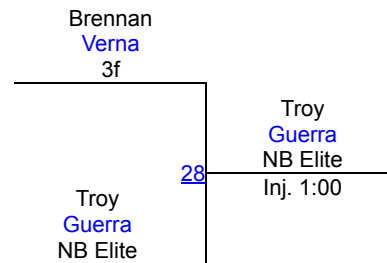

J. Benne (NB Elite)

1ST

A. Burke (Cedar Park Wrestling)

2ND

H. Bell (Pitbull Wrestling)

3RD

LBJ F/S and Greco Wrestling Tournament

GR-Schoolboy 99-108 FS Mat 5

Round 1

Round 2

Round 3

T. Guerra (NB Elite)
1ST

B. Verna (3f)
2ND

K. Scotello (NB Elite)
3RD

LBJ F/S and Greco Wrestling Tournament

GR-Cadet-MEN 120-134 FS Mat 5