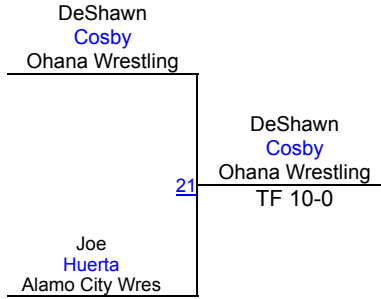

3RD

LBJ F/S and Greco Wrestling Tournament

GR-Cadet-MEN 130-135 FS Mat 5

Round 1

Round 2

Round 3

D. Cosby (Ohana Wrestling Academy)
1ST

J. Huerta (Alamo City Wrestling)
2ND