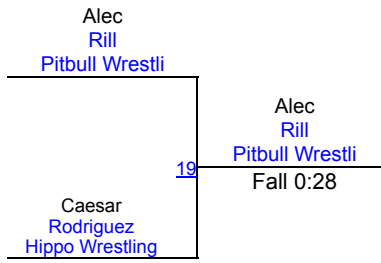

LBJ F/S and Greco Wrestling Tournament

GR-Novice 112-123 FS Mat 2

Round 1

Round 2

Round 3

A. Rill (Pitbull Wrestling)
1ST

J. Camarena (Cedar Park Wrestling)
2ND

C. Rodriguez (Hippo Wrestling Club)
3RD