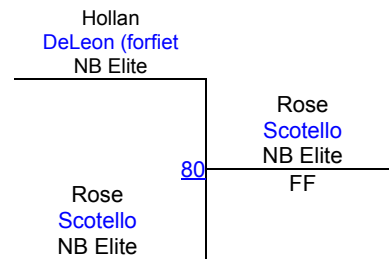

LBJ F/S and Greco Wrestling Tournament

FS-Schoolboy 108-121 FS Mat 6

Round 1

Round 2

Round 3

- _____ R. Scotello (NB Elite)
1ST

- _____ K. Scotello (NB Elite)
2ND

- _____ H. DeLeon (forfiet) (NB Elite)
3RD

LBJ F/S and Greco Wrestling Tournament

FS-Schoolboy 157-166 FS Mat 6

Round 1

Round 2

Round 3

D. Hernandez (Hippo Wrestling Club)
1ST

E. Van De Plas (Salado Storm)
2ND

LBJ F/S and Greco Wrestling Tournament