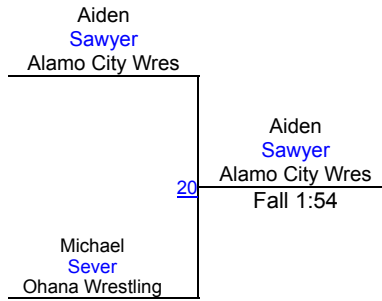

LBJ F/S and Greco Wrestling Tournament

GR-Junior-MEN 140-145 FS Mat 6

Round 1

Round 2

Round 3

M. Sever (Ohana Wrestling Academy)
1ST

A. Sawyer (Alamo City Wrestling)
2ND