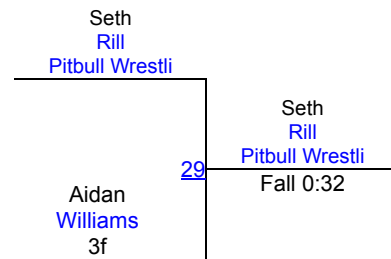

Round 3

B. Green (Canyon)

1ST

S. Rill (Pitbull Wrestling)

2ND

A. Williams (3f)

3RD