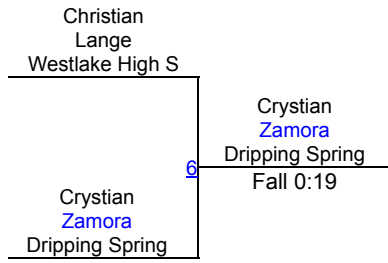

LBJ F/S and Greco Wrestling Tournament

GR-Cadet-MEN 146-166 FS Mat 5

Round 1