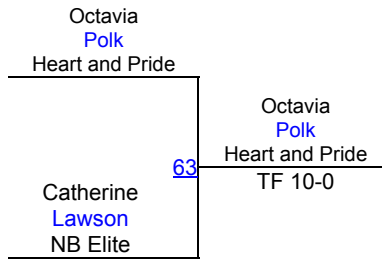

Round 3

R. Johnson (Canyon)
1ST

S. Hopper (Heart and Pride Wrestling)
2ND

LBJ F/S and Greco Wrestling Tournament **FS-Cadet-Women 134-139** **FS Mat 5**

Round 1

Round 2

Round 3

O. Polk (Heart and Pride Wrestling)
1ST