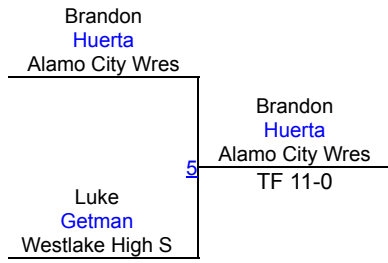

Round 2

Round 3

M. Sever (Ohana Wrestling Academy)
1ST

A. Sawyer (Alamo City Wrestling)
2ND

LBJ F/S and Greco Wrestling Tournament

GR-Junior-MEN 150-171 FS Mat 6

Round 1

Round 2

Round 3

B. Huerta (Alamo City Wrestling)
1ST

Z. Vasquez (NB Elite)
2ND

L. Getman (Westlake High School)
3RD

LBJ F/S and Greco Wrestling Tournament

GR-Junior-MEN 186-233 FS Mat 6

Round 1

Round 2