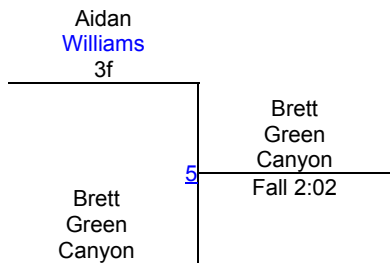

LBJ F/S and Greco Wrestling Tournament

GR-Cadet-MEN 120-134 FS Mat 5

Round 1