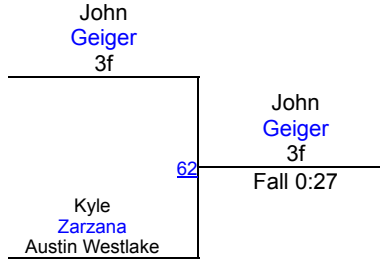

LBJ F/S and Greco Wrestling Tournament

FS-Junior-MEN 137-143

FS Mat 4

Round 1

Round 2

Round 3

J. Geiger (3f)
1ST

T. Adams (Hippo Wrestling Club)
2ND

K. Zarzana (Austin Westlake Hs)
3RD