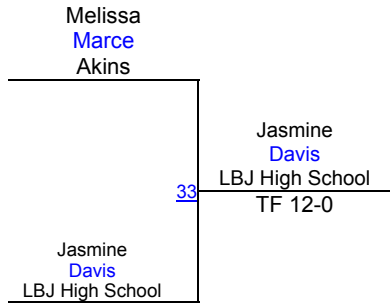

LBJ F/S and Greco Wrestling Tournament **FS-Junior-Women 120-136** **FS Mat 6**

Round 1

Round 2

Round 3

J. Davis (LBJ High School Wrestling)
1ST

M. Marce (Akins)
2ND