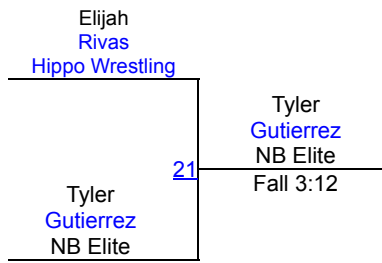

Round 2

Mauricio Bryant LCP	Jude Burke Cedar Park Wres Fall 1:30
Jude Burke Cedar Park Wres	13
Seth Huerta Alamo City Wres	Zayn Navarrete NB Elite Fall 0:58
Zayn Navarrete NB Elite	14

Round 3

Mauricio Bryant LCP	Mauricio Bryant LCP Dec 6-5
Seth Huerta Alamo City Wres	29
Jude Burke Cedar Park Wres	Jude Burke Cedar Park Wres Fall 1:17
Zayn Navarrete NB Elite	30

WRESTLERS

- M. Bryant (LCP)
- Z. Navarrete (NB Elite)
- S. Huerta (Alamo City Wrestling)
- J. Burke (Cedar Park Wrestling)

J. Burke (Cedar Park Wrestling)	1ST
Z. Navarrete (NB Elite)	2ND
M. Bryant (LCP)	3RD
S. Huerta (Alamo City Wrestling)	4TH

LBJ F/S and Greco Wrestling Tournament

GR-Schoolboy 95-98 FS Mat 4

Round 1

Round 2

Round 3

T. Gutierrez (NB Elite)
1ST

E. Rivas (Hippo Wrestling Club)
2ND

S. Gutierrez (NB Elite)
3RD