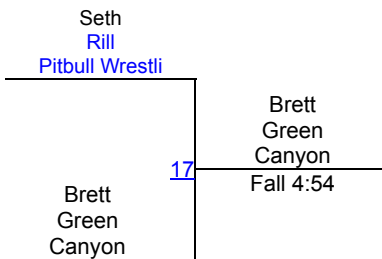

LBJ F/S and Greco Wrestling Tournament

GR-Cadet-MEN 120-134 FS Mat 5

Round 1

Round 2

Round 3

B. Green (Canyon)

1ST

S. Rill (Pitbull Wrestling)

2ND

A. Williams (3f)

3RD