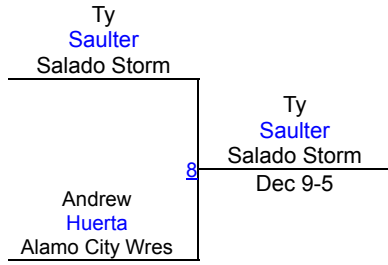

LBJ F/S and Greco Wrestling Tournament

GR-Intermediate 57-67 FS Mat 2

Round 1		Round 2		Round 3		Round 4		Round 5												
Sawyer Sage LCP Ava Milliner Salado Storm Wr 1	Ava Milliner Salado Storm Wr TF 12-0	Walker Biber Pitbull Wrestli Nathan Reilly Hippo Wrestling 2	Nathan Reilly Hippo Wrestling TF 10-0	Kamdyn Saulter Salado Storm Nathan Reilly Hippo Wrestling 13	Nathan Reilly Hippo Wrestling TF 19-6	Kamdyn Saulter Salado Storm Walker Biber Pitbull Wrestli 25	Kamdyn Saulter Salado Storm Fall 2:57	Kamdyn Saulter Salado Storm Ava Milliner Salado Storm Wr 35	Ava Milliner Salado Storm Wr TF 10-0	Sawyer Sage LCP Nathan Reilly Hippo Wrestling 36	Nathan Reilly Hippo Wrestling TF 11-0	Kamdyn Saulter Salado Storm Sawyer Sage LCP 41	Kamdyn Saulter Salado Storm Fall 1:36	Ava Milliner Salado Storm Wr Walker Biber Pitbull Wrestli 42	Ava Milliner Salado Storm Wr Fall 0:57	A. Milliner (Salado Storm Wrestling Cl) 1ST	N. Reilly (Hippo Wrestling Club) 2ND	K. Saulter (Salado Storm) 3RD	S. Sage (LCP) 4TH	W. Biber (Pitbull Wrestling) 5TH

LBJ F/S and Greco Wrestling Tournament

GR-Novice 112-123 FS Mat 2

Round 1

Round 2

Round 3

A. Rill (Pitbull Wrestling)
1ST

J. Camarena (Cedar Park Wrestling)
2ND

C. Rodriguez (Hippo Wrestling Club)
3RD

LBJ F/S and Greco Wrestling Tournament

GR-Novice 61-73 FS Mat 2

Round 1

Round 2

Round 3

T. **Saulter** (Salado Storm)
1ST

A. **Huerta** (Alamo City Wrestling)
2ND

F. **Scotello** (NB Elite)
3RD