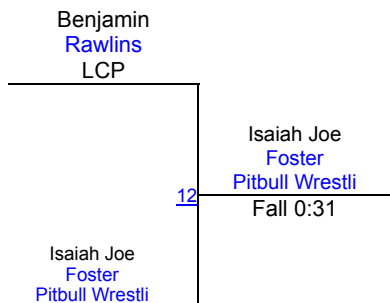

LBJ F/S and Greco Wrestling Tournament

GR Bantam 71-84 FS Mat 1

Round 1

Round 2

Round 3

I. Foster (Pitbull Wrestling)

1ST

B. Rawlins (LCP)

2ND

LBJ F/S and Greco Wrestling Tournament

GR Bantam 48-57 FS Mat 1

Round 1

Sawyer Sage LCP		Sawyer Sage LCP	
Jax Zamarripa NB Elite	3	Fall 0:03	
Nicholas Bellino Texas Style Wre		Nicholas Bellino Texas Style Wre	
Anthony Scotello NB Elite	4	TF 10-0	