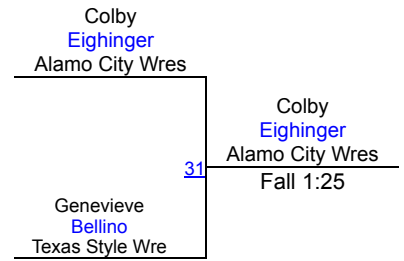

LBJ F/S and Greco Wrestling Tournament

GR-Novice 75-88 FS Mat 2

Round 1

Round 2

Round 3

M. Mancuso (Four Points Viper Wrestli)

1ST

C. Eighinger (Alamo City Wrestling)