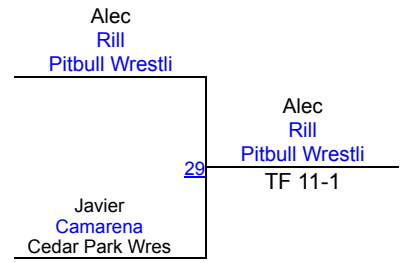

LBJ F/S and Greco Wrestling Tournament

GR-Intermediate 57-67 FS Mat 2

Round 1		Round 2		Round 3		Round 4		Round 5												
Sawyer Sage LCP Ava Milliner Salado Storm Wr 1	Ava Milliner Salado Storm Wr TF 12-0	Walker Biber Pitbull Wrestli Nathan Reilly Hippo Wrestling 2	Nathan Reilly Hippo Wrestling TF 10-0	Kamdyn Saulter Salado Storm Nathan Reilly Hippo Wrestling 13	Nathan Reilly Hippo Wrestling TF 19-6	Kamdyn Saulter Salado Storm Walker Biber Pitbull Wrestli 25	Kamdyn Saulter Salado Storm Fall 2:57	Kamdyn Saulter Salado Storm Ava Milliner Salado Storm Wr 35	Ava Milliner Salado Storm Wr TF 10-0	Sawyer Sage LCP Nathan Reilly Hippo Wrestling 36	Nathan Reilly Hippo Wrestling TF 11-0	Kamdyn Saulter Salado Storm Sawyer Sage LCP 41	Kamdyn Saulter Salado Storm Fall 1:36	Ava Milliner Salado Storm Wr Walker Biber Pitbull Wrestli 42	Ava Milliner Salado Storm Wr Fall 0:57	A. Milliner (Salado Storm Wrestling Cl) 1ST	N. Reilly (Hippo Wrestling Club) 2ND	K. Saulter (Salado Storm) 3RD	S. Sage (LCP) 4TH	W. Biber (Pitbull Wrestling) 5TH

LBJ F/S and Greco Wrestling Tournament

GR-Novice 112-123 FS Mat 2

Round 1

Round 2

Round 3

A. Rill (Pitbull Wrestling)
1ST

J. Camarena (Cedar Park Wrestling)
2ND

C. Rodriguez (Hippo Wrestling Club)
3RD