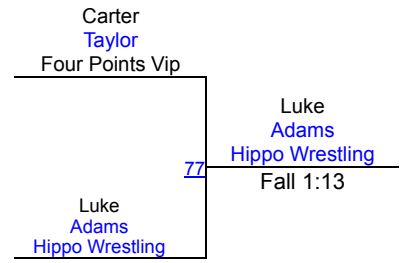

Round 3

L. Adams (Hippo Wrestling Club)
1ST

C. Taylor (Four Points Viper Wrestli)
2ND

C. Adams (Hippo Wrestling Club)
3RD