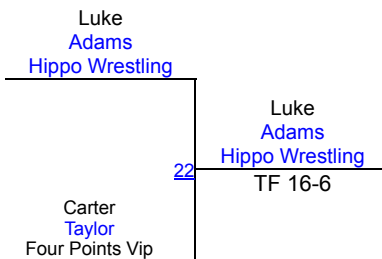

LBJ F/S and Greco Wrestling Tournament

GR-Schoolboy 95-98 FS Mat 4

Round 1

Round 2

Round 3

T. Gutierrez (NB Elite)
1ST

E. Rivas (Hippo Wrestling Club)
2ND

S. Gutierrez (NB Elite)
3RD

LBJ F/S and Greco Wrestling Tournament

GR-Schoolboy 72-84 FS Mat 4

Round 1

Round 2

Round 3

C. Taylor (Four Points Viper Wrestli)
1ST

L. Adams (Hippo Wrestling Club)
2ND

C. Adams (Hippo Wrestling Club)
3RD