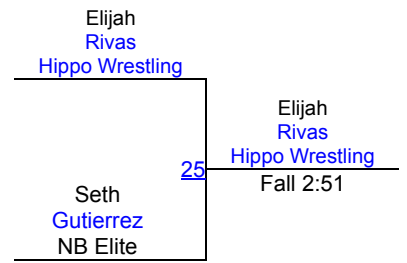

LBJ F/S and Greco Wrestling Tournament

GR-Schoolboy 95-98 FS Mat 4

Round 1

Round 2

Round 3

T. Gutierrez (NB Elite)
1ST

E. Rivas (Hippo Wrestling Club)
2ND

S. Gutierrez (NB Elite)
3RD

LBJ F/S and Greco Wrestling Tournament

GR-Schoolboy 72-84 FS Mat 4

Round 1

Round 2

Round 3

C. Taylor (Four Points Viper Wrestli)
1ST

L. Adams (Hippo Wrestling Club)
2ND

C. Adams (Hippo Wrestling Club)
3RD