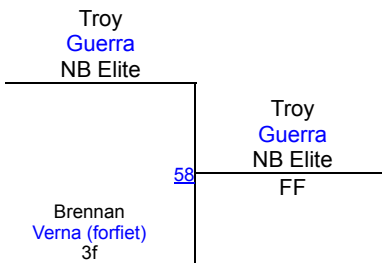

LBJ F/S and Greco Wrestling Tournament

FS-Schoolboy 99-110 FS Mat 2

Round 1

Round 2

Round 3

T. Guerra (NB Elite)
1ST

D. Dale (Cedar Park Wrestling)
2ND

B. Verna (forfiet) (3f)
3RD