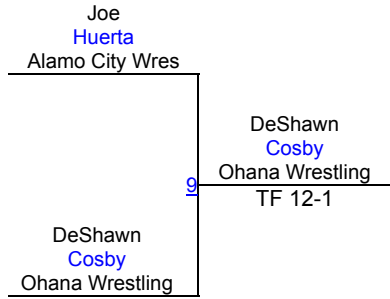

LBJ F/S and Greco Wrestling Tournament

GR-Cadet-MEN 130-135 FS Mat 5

Round 1