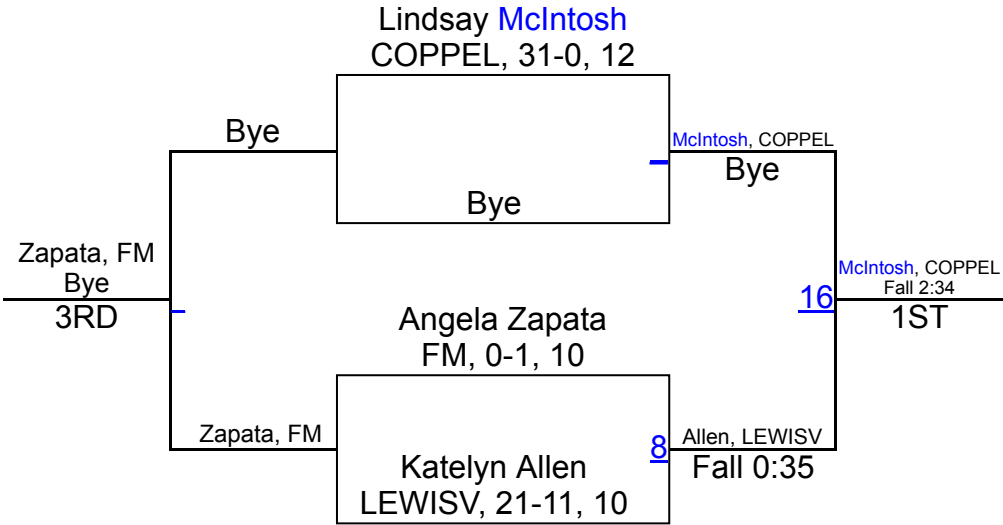

2018 UIL District 6-6A - Girls

6A 119

2018 UIL District 6-6A - Girls

6A 128

2018 UIL District 6-6A - Girls

6A 138

2018 UIL District 6-6A - Girls

6A 148

2018 UIL District 6-6A - Girls

6A 165

2018 UIL District 6-6A - Girls

6A 185

2018 UIL District 6-6A - Girls

6A 215

Amanda DeVaul
COPPEL, 25-6, 12

DeVaul, COPPEL
Fall 2:16
1ST