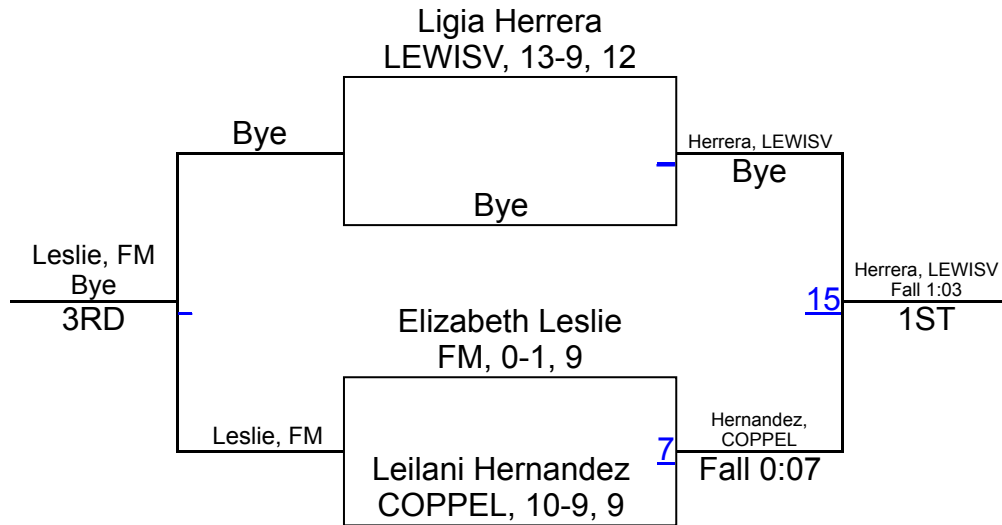

2018 UIL District 6-6A - Girls

6A 119

2018 UIL District 6-6A - Girls

6A 128

2018 UIL District 6-6A - Girls

6A 138

2018 UIL District 6-6A - Girls

6A 148

2018 UIL District 6-6A - Girls

6A 165

2018 UIL District 6-6A - Girls

6A 185

2018 UIL District 6-6A - Girls

6A 215

Amanda DeVaul
COPPEL, 25-6, 12

DeVaul, COPPEL
Fall 2:16
1ST