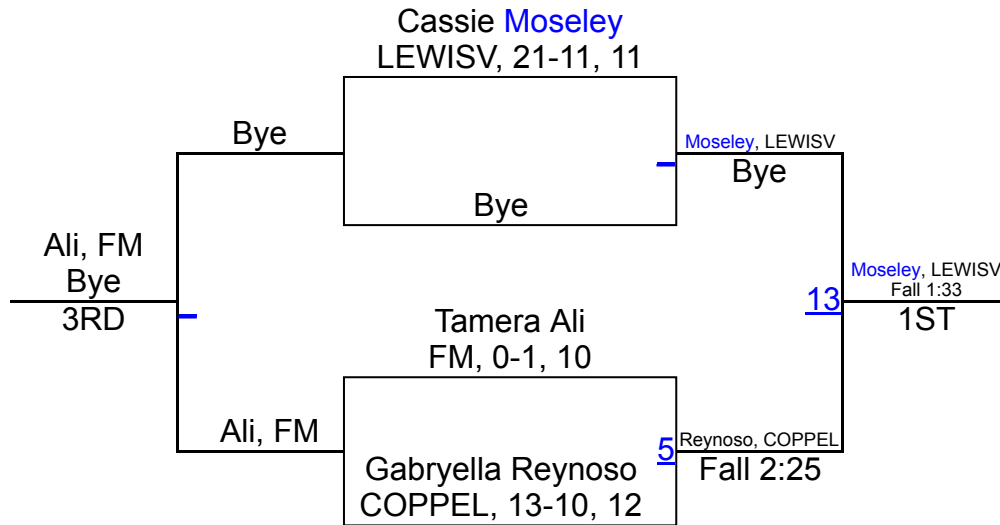

2018 UIL District 6-6A - Girls

6A 119

2018 UIL District 6-6A - Girls

6A 128

2018 UIL District 6-6A - Girls

6A 138

2018 UIL District 6-6A - Girls

6A 148

2018 UIL District 6-6A - Girls

6A 165

2018 UIL District 6-6A - Girls

6A 185

2018 UIL District 6-6A - Girls

6A 215

Amanda DeVaul
COPPEL, 25-6, 12

DeVaul, COPPEL
Fall 2:16
1ST