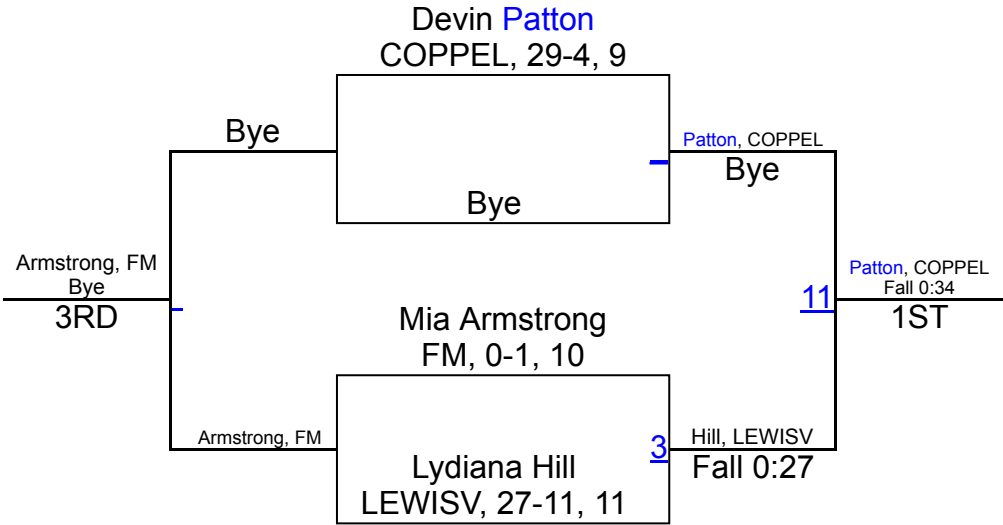

2018 UIL District 6-6A - Girls

6A 95

Ananya Sampathkumar
COPPEL, 5-6, 9

Sampathkum, COPPEL
Bye
1ST

2018 UIL District 6-6A - Girls

6A 102

2018 UIL District 6-6A - Girls

6A 110

2018 UIL District 6-6A - Girls

6A 119

2018 UIL District 6-6A - Girls

6A 128

2018 UIL District 6-6A - Girls

6A 138

2018 UIL District 6-6A - Girls

6A 148