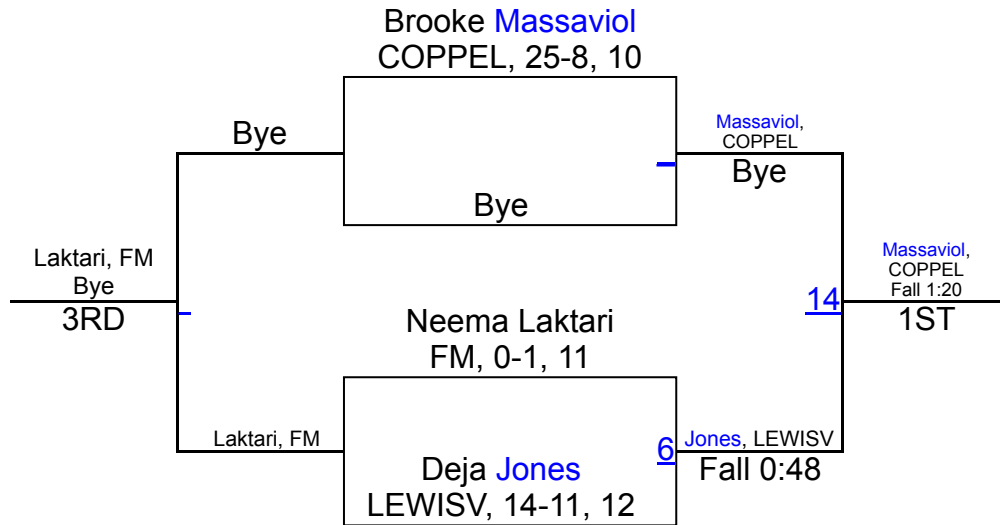

2018 UIL District 6-6A - Girls

6A 119

2018 UIL District 6-6A - Girls

6A 128

2018 UIL District 6-6A - Girls

6A 138

2018 UIL District 6-6A - Girls

6A 148

2018 UIL District 6-6A - Girls

6A 165

2018 UIL District 6-6A - Girls

6A 185

2018 UIL District 6-6A - Girls

6A 215

Amanda DeVaul
COPPEL, 25-6, 12

DeVaul, COPPEL
Fall 2:16
1ST