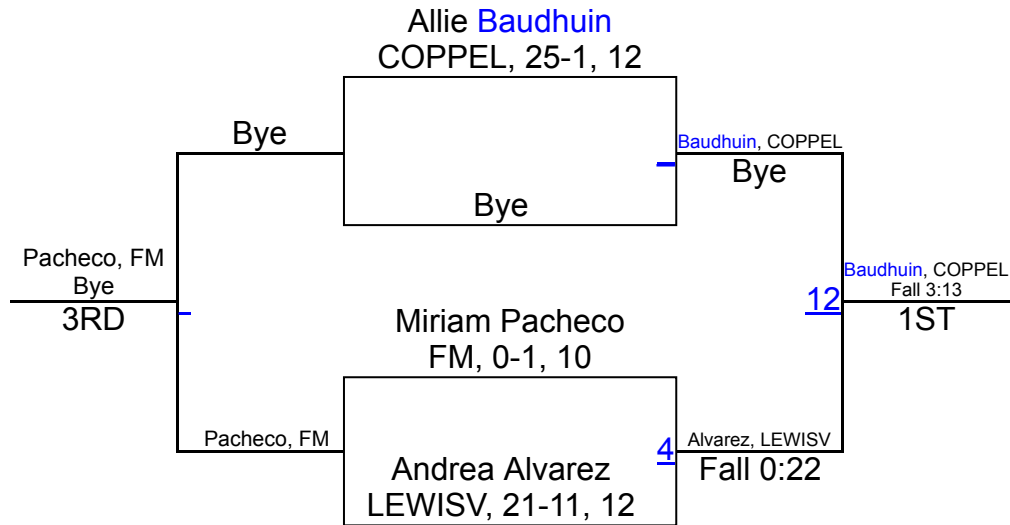

2018 UIL District 6-6A - Girls

6A 128