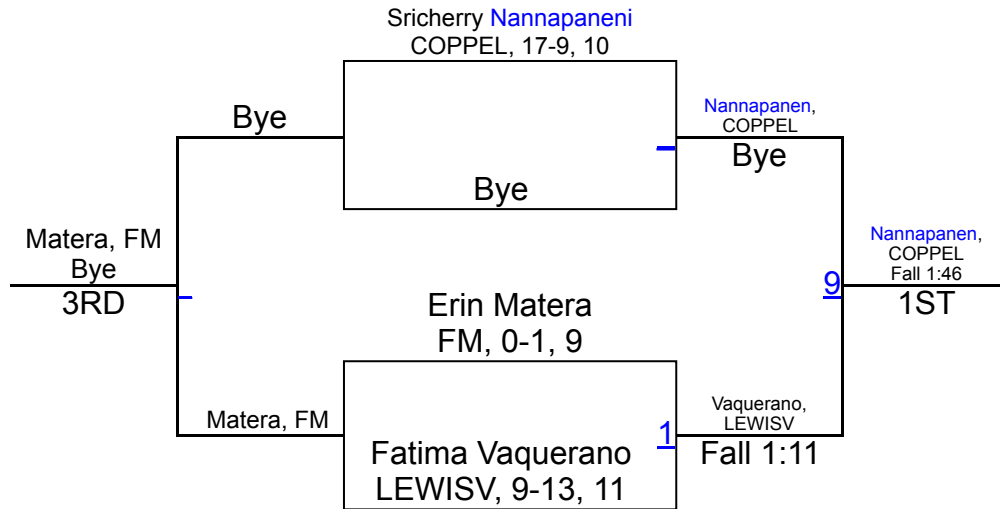

2018 UIL District 6-6A - Girls

6A 95

Ananya Sampathkumar
COPPEL, 5-6, 9

Sampathkum, COPPEL
Bye
1ST

2018 UIL District 6-6A - Girls

6A 102

2018 UIL District 6-6A - Girls

6A 110

2018 UIL District 6-6A - Girls

6A 119

2018 UIL District 6-6A - Girls

6A 128

2018 UIL District 6-6A - Girls

6A 138

2018 UIL District 6-6A - Girls

6A 148

2018 UIL District 6-6A - Girls

6A 165

2018 UIL District 6-6A - Girls

6A 185

2018 UIL District 6-6A - Girls

6A 215

Amanda DeVaul
COPPEL, 25-6, 12

DeVaul, COPPEL
Fall 2:16
1ST