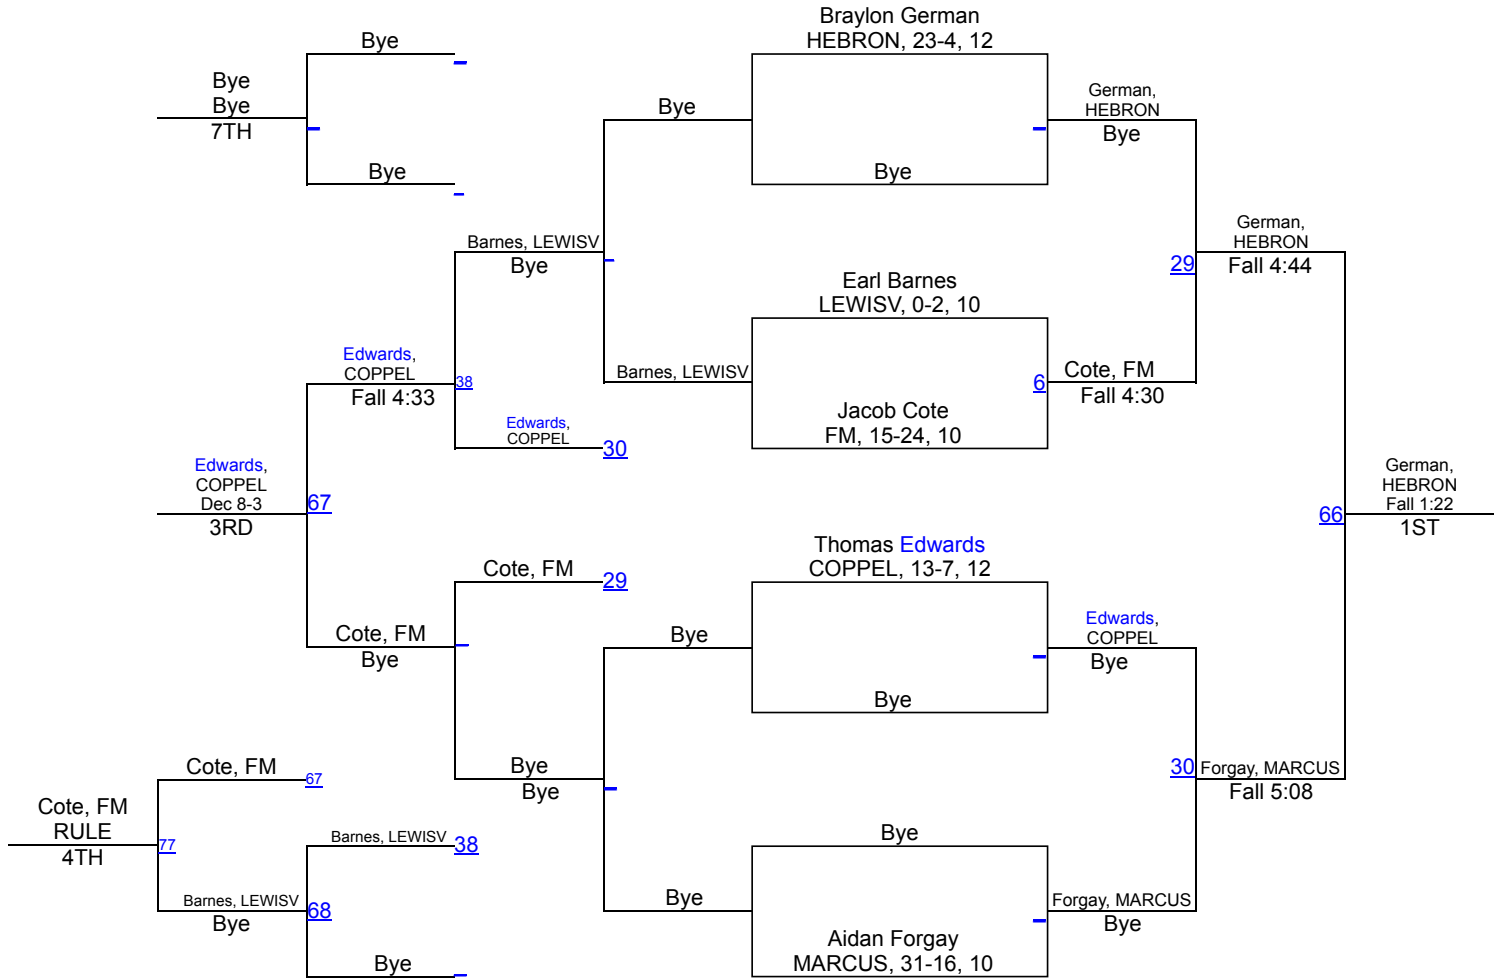

2018 UIL District 6-6A - Boys

6A 220 lbs