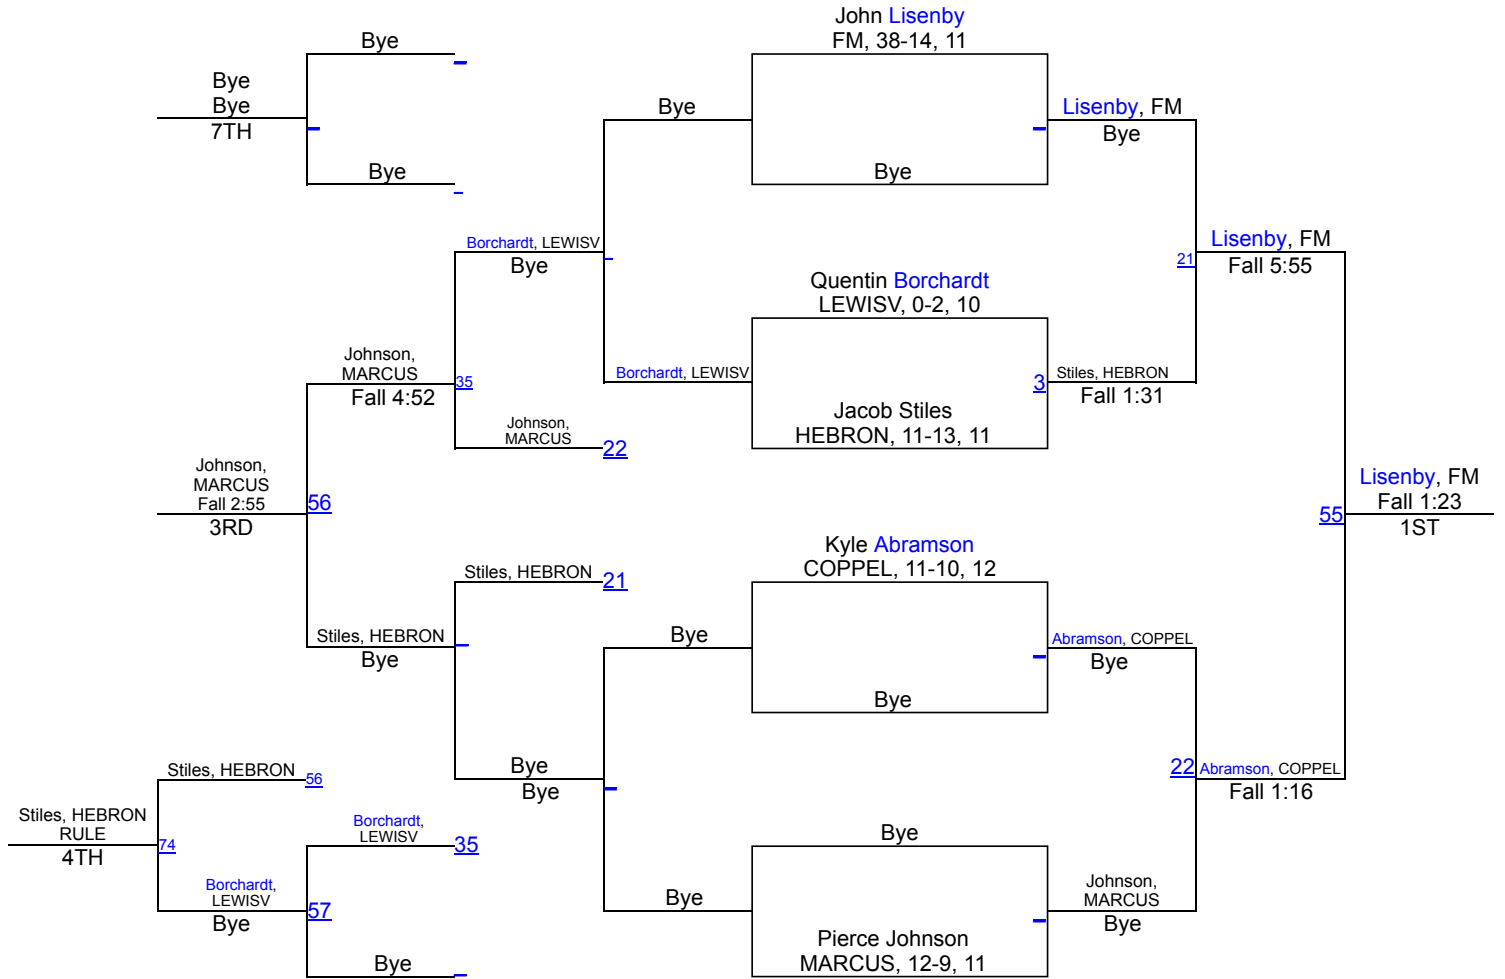

2018 UIL District 6-6A - Boys

6A 160 lbs