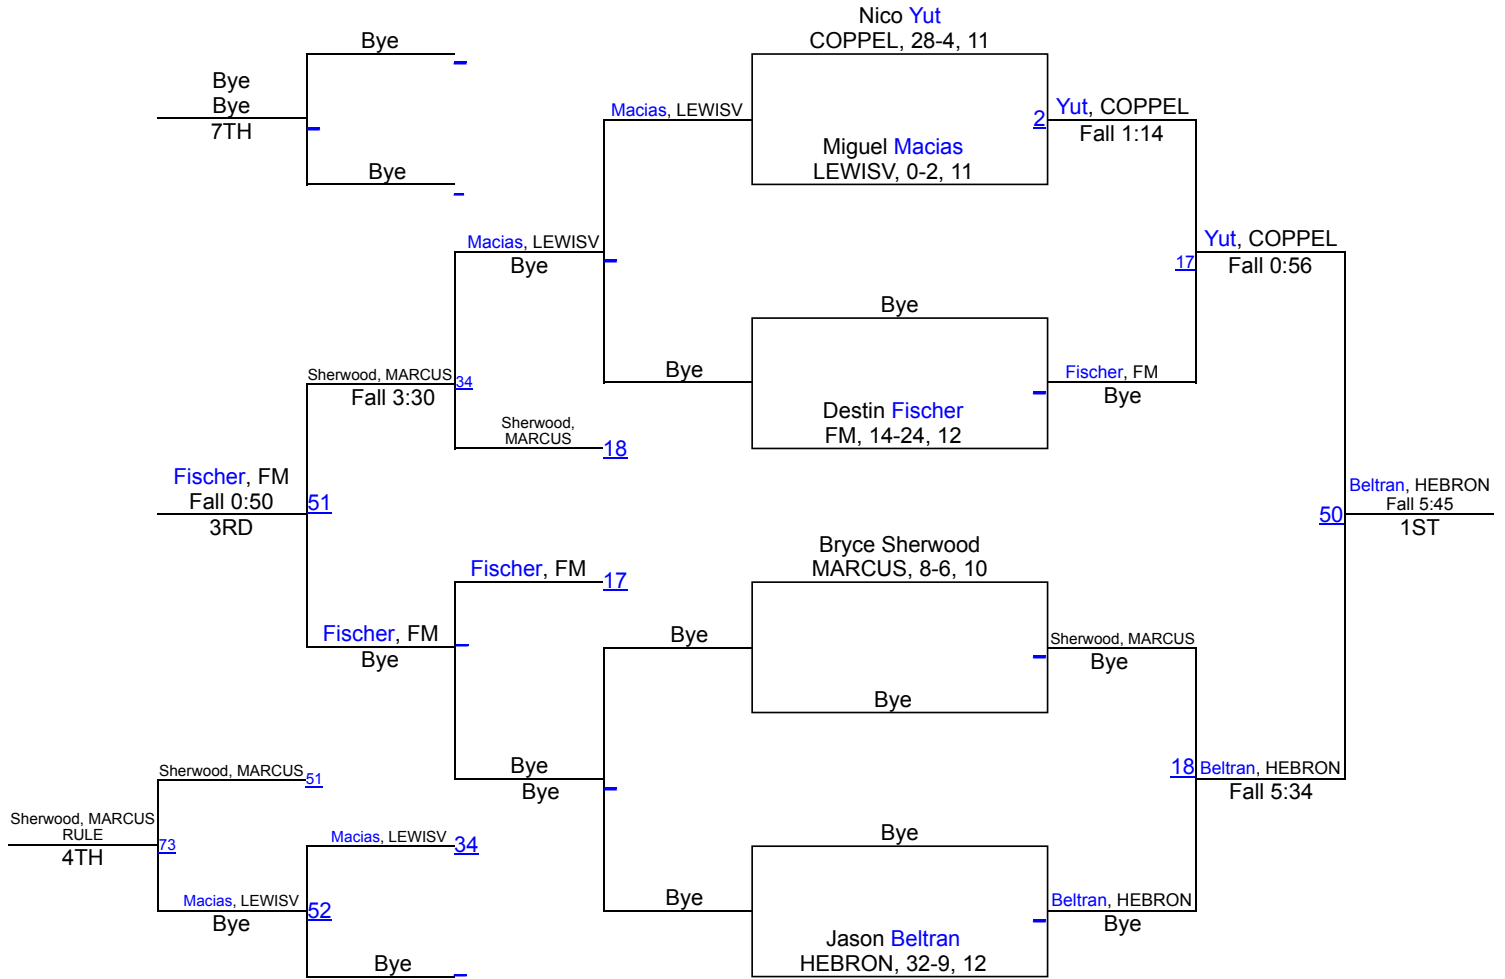

2018 UIL District 6-6A - Boys

6A 145 lbs