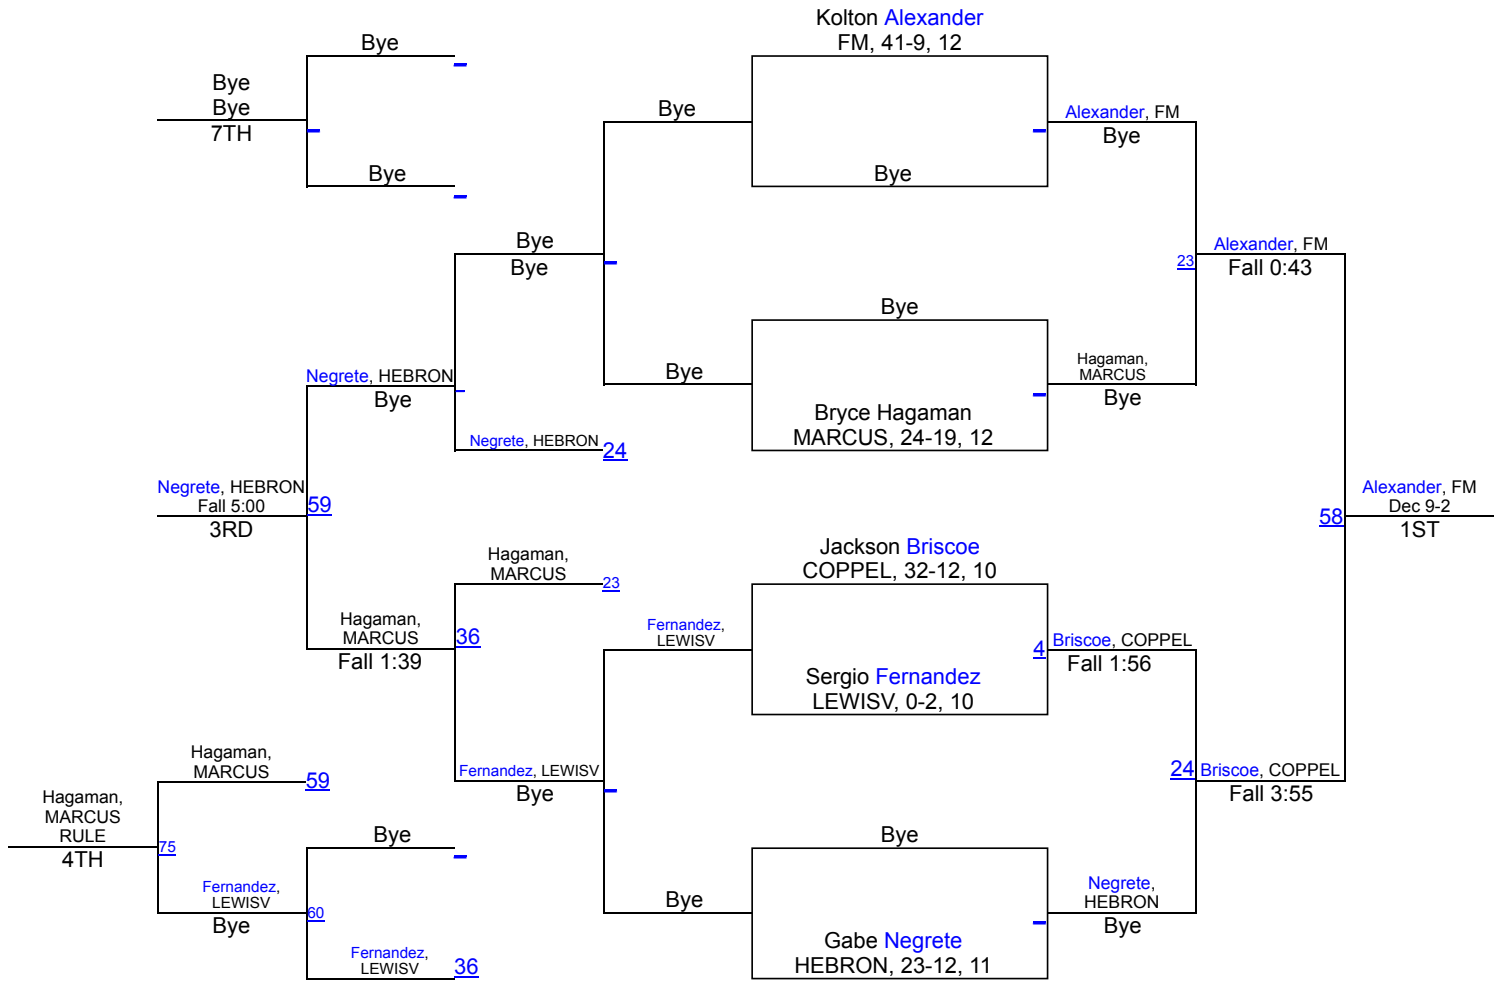

2018 UIL District 6-6A - Boys

6A 170 lbs