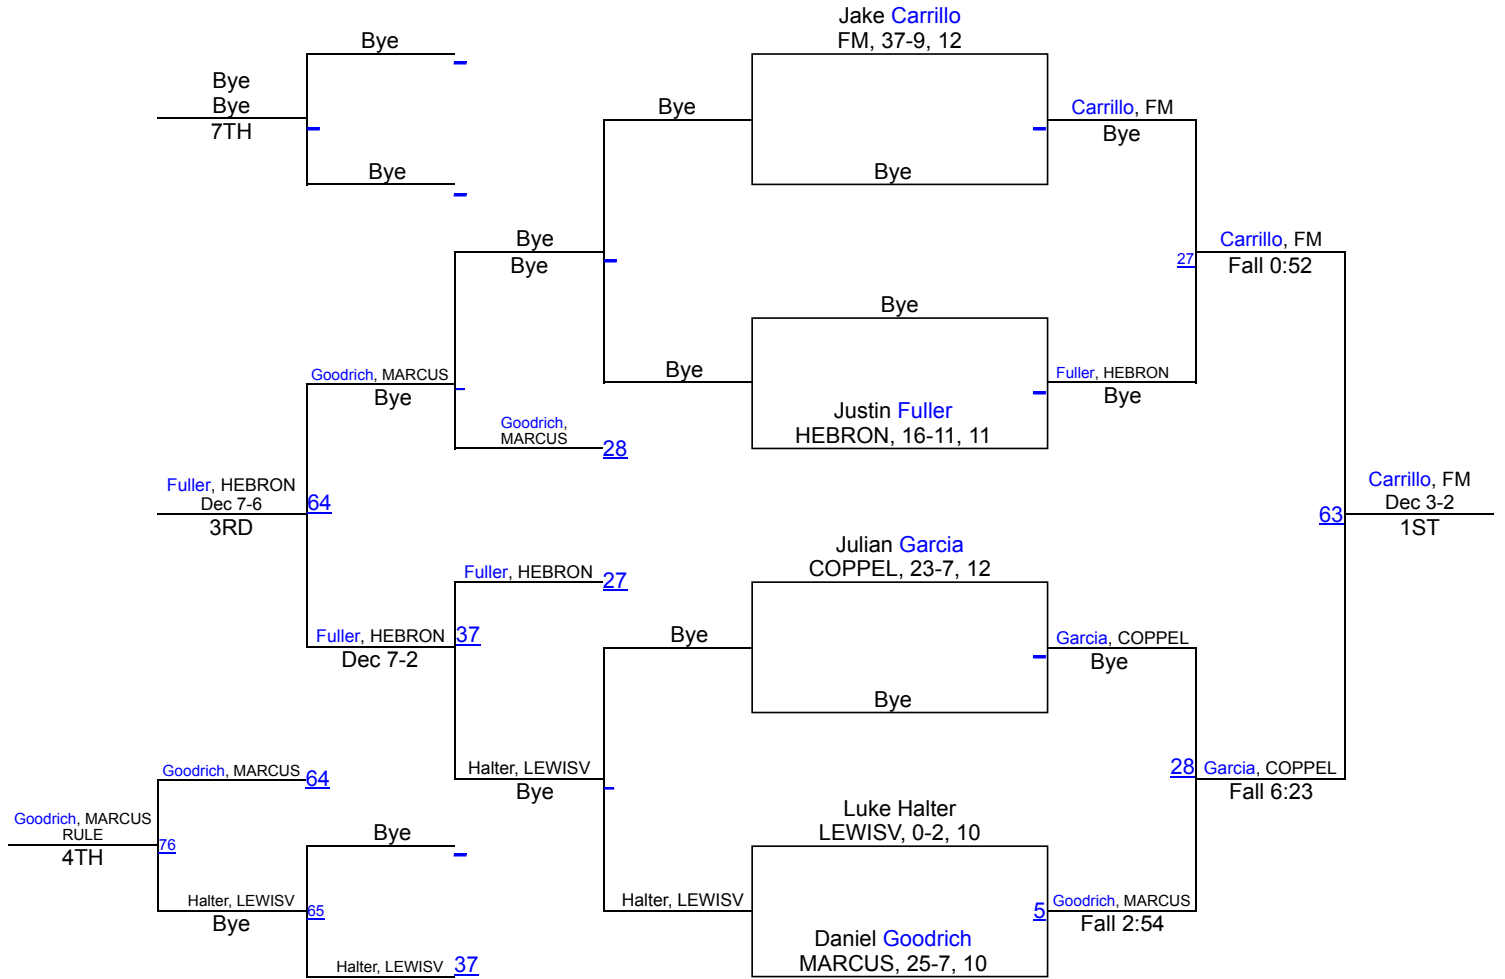

2018 UIL District 6-6A - Boys

6A 195 lbs