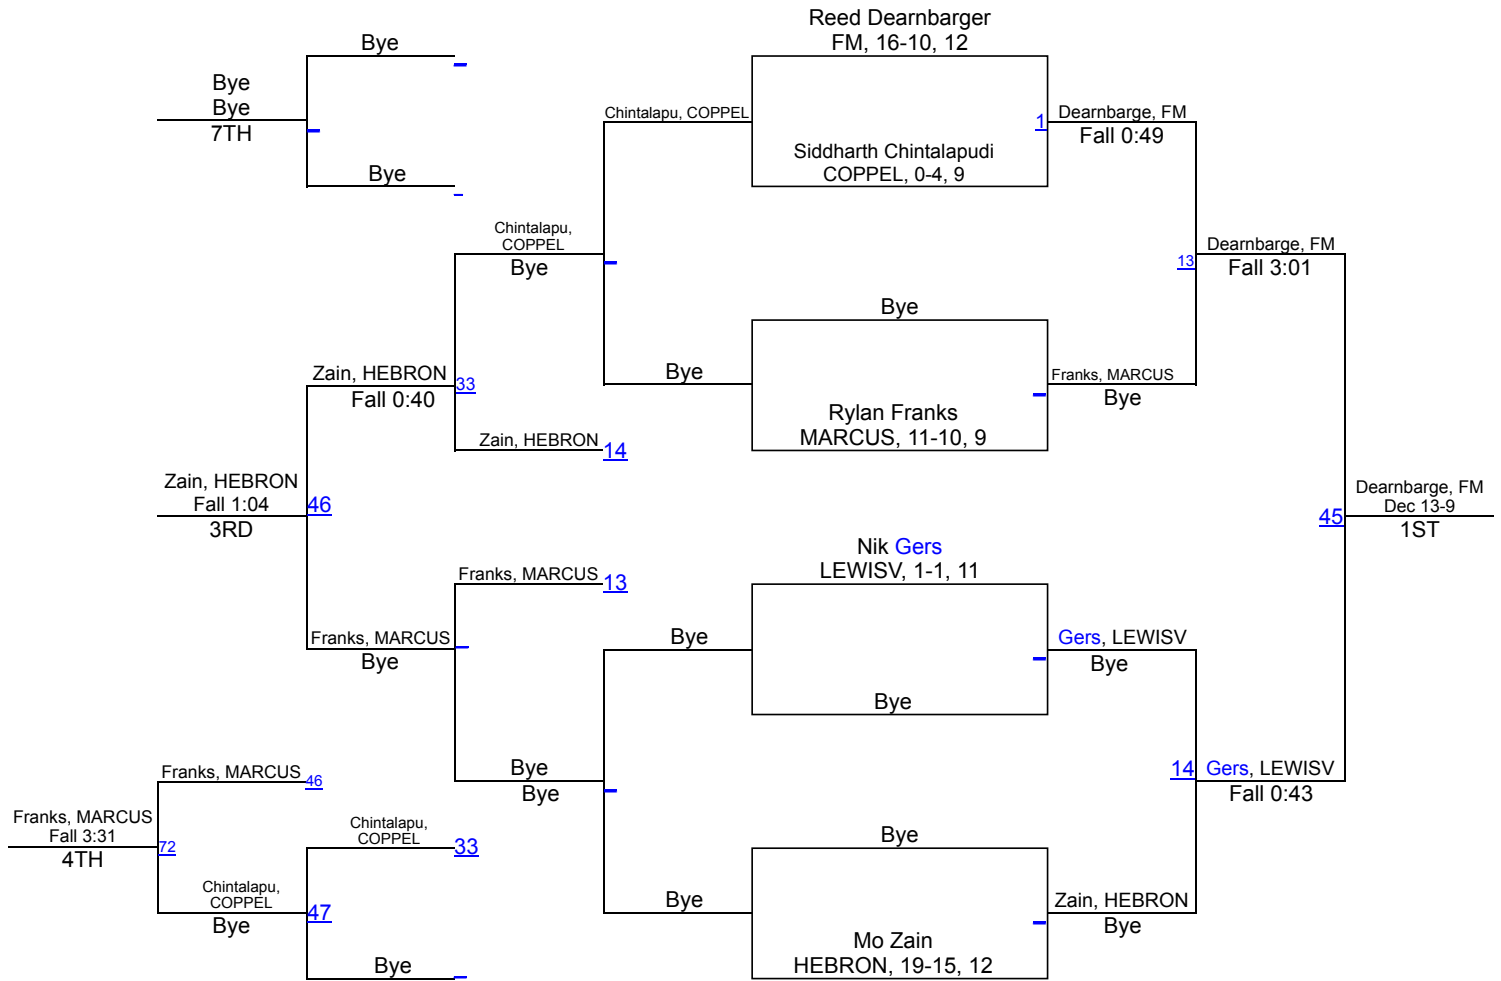

2018 UIL District 6-6A - Boys

6A 126 lbs