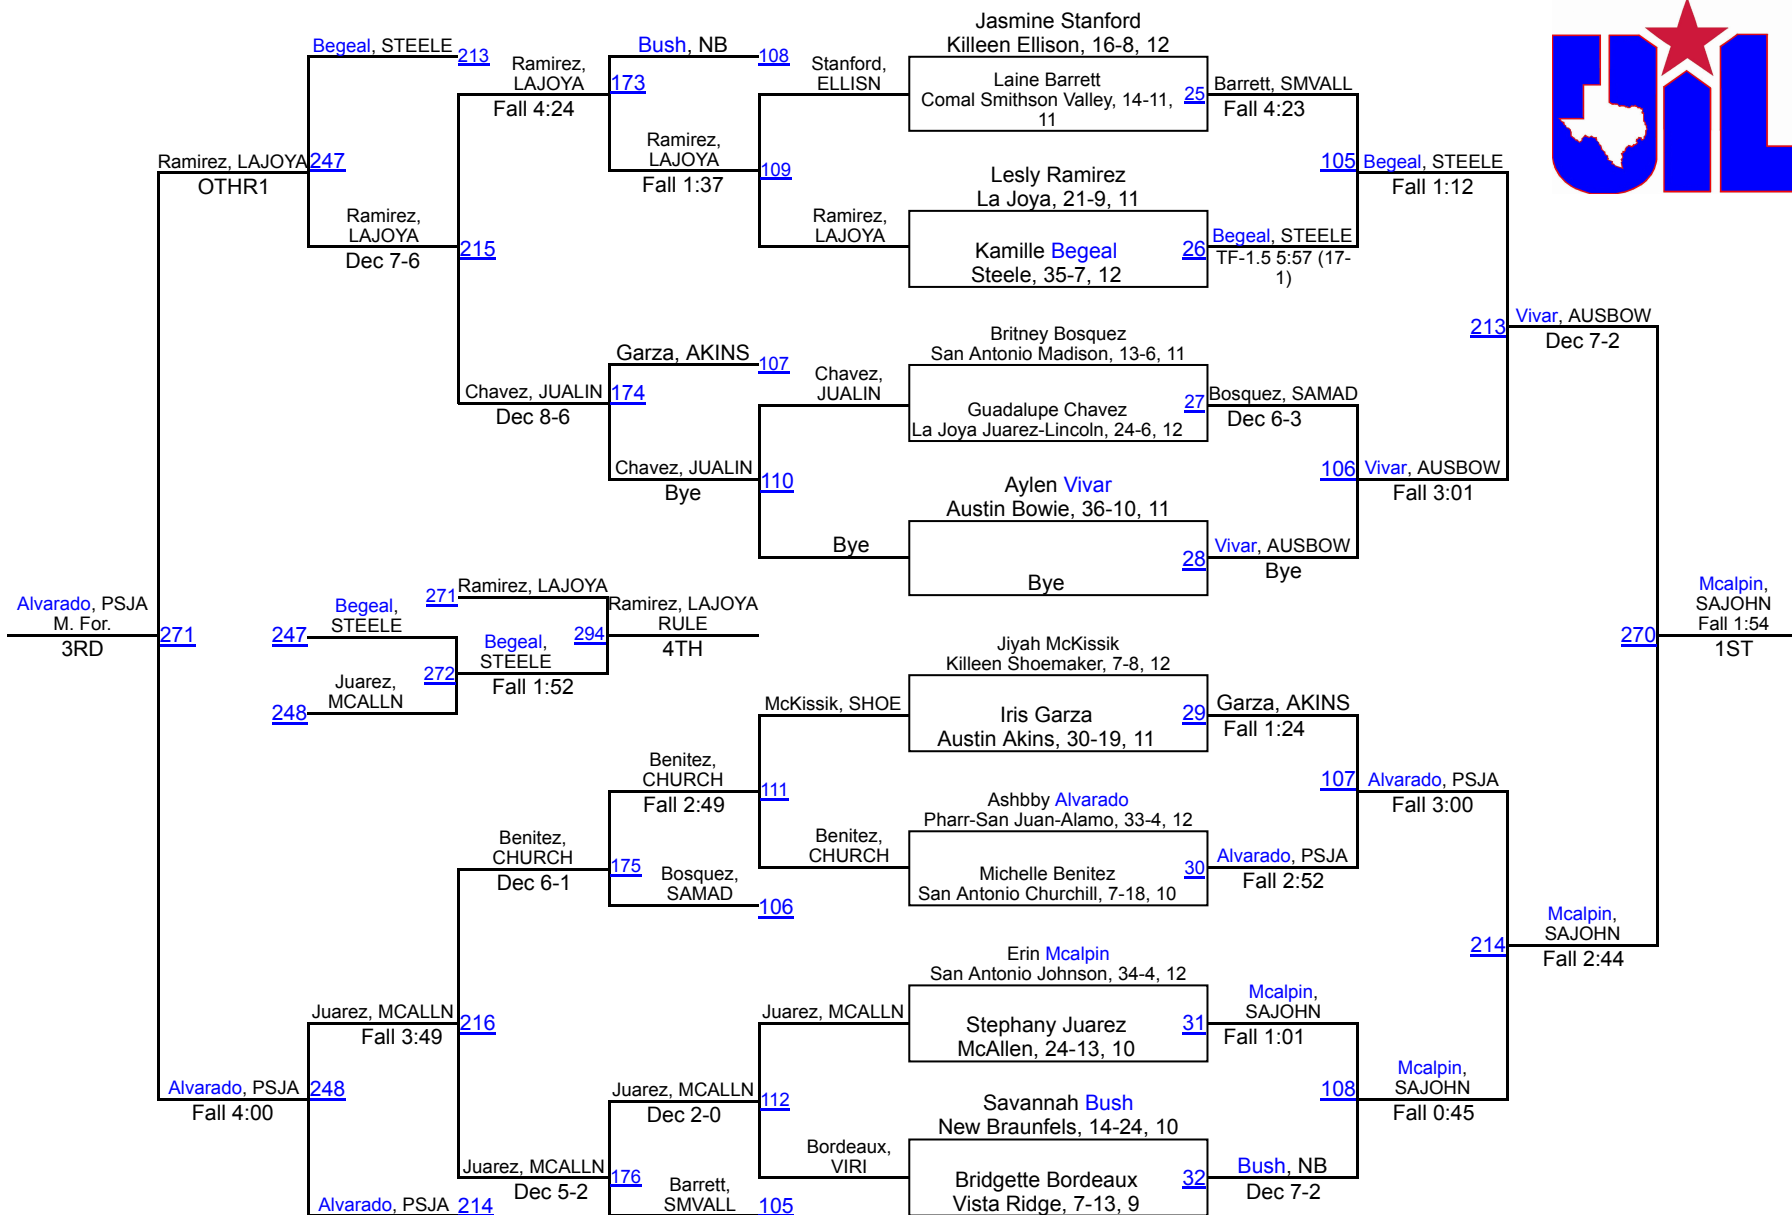

2018 UIL Region 4 - 6A Girls

95 lbs

2018 UIL Region 4 - 6A Girls

102 lbs

2018 UIL Region 4 - 6A Girls

119 lbs

2018 UIL Region 4 - 6A Girls

128 lbs

2018 UIL Region 4 - 6A Girls

165 lbs

2018 UIL Region 4 - 6A Girls

185 lbs