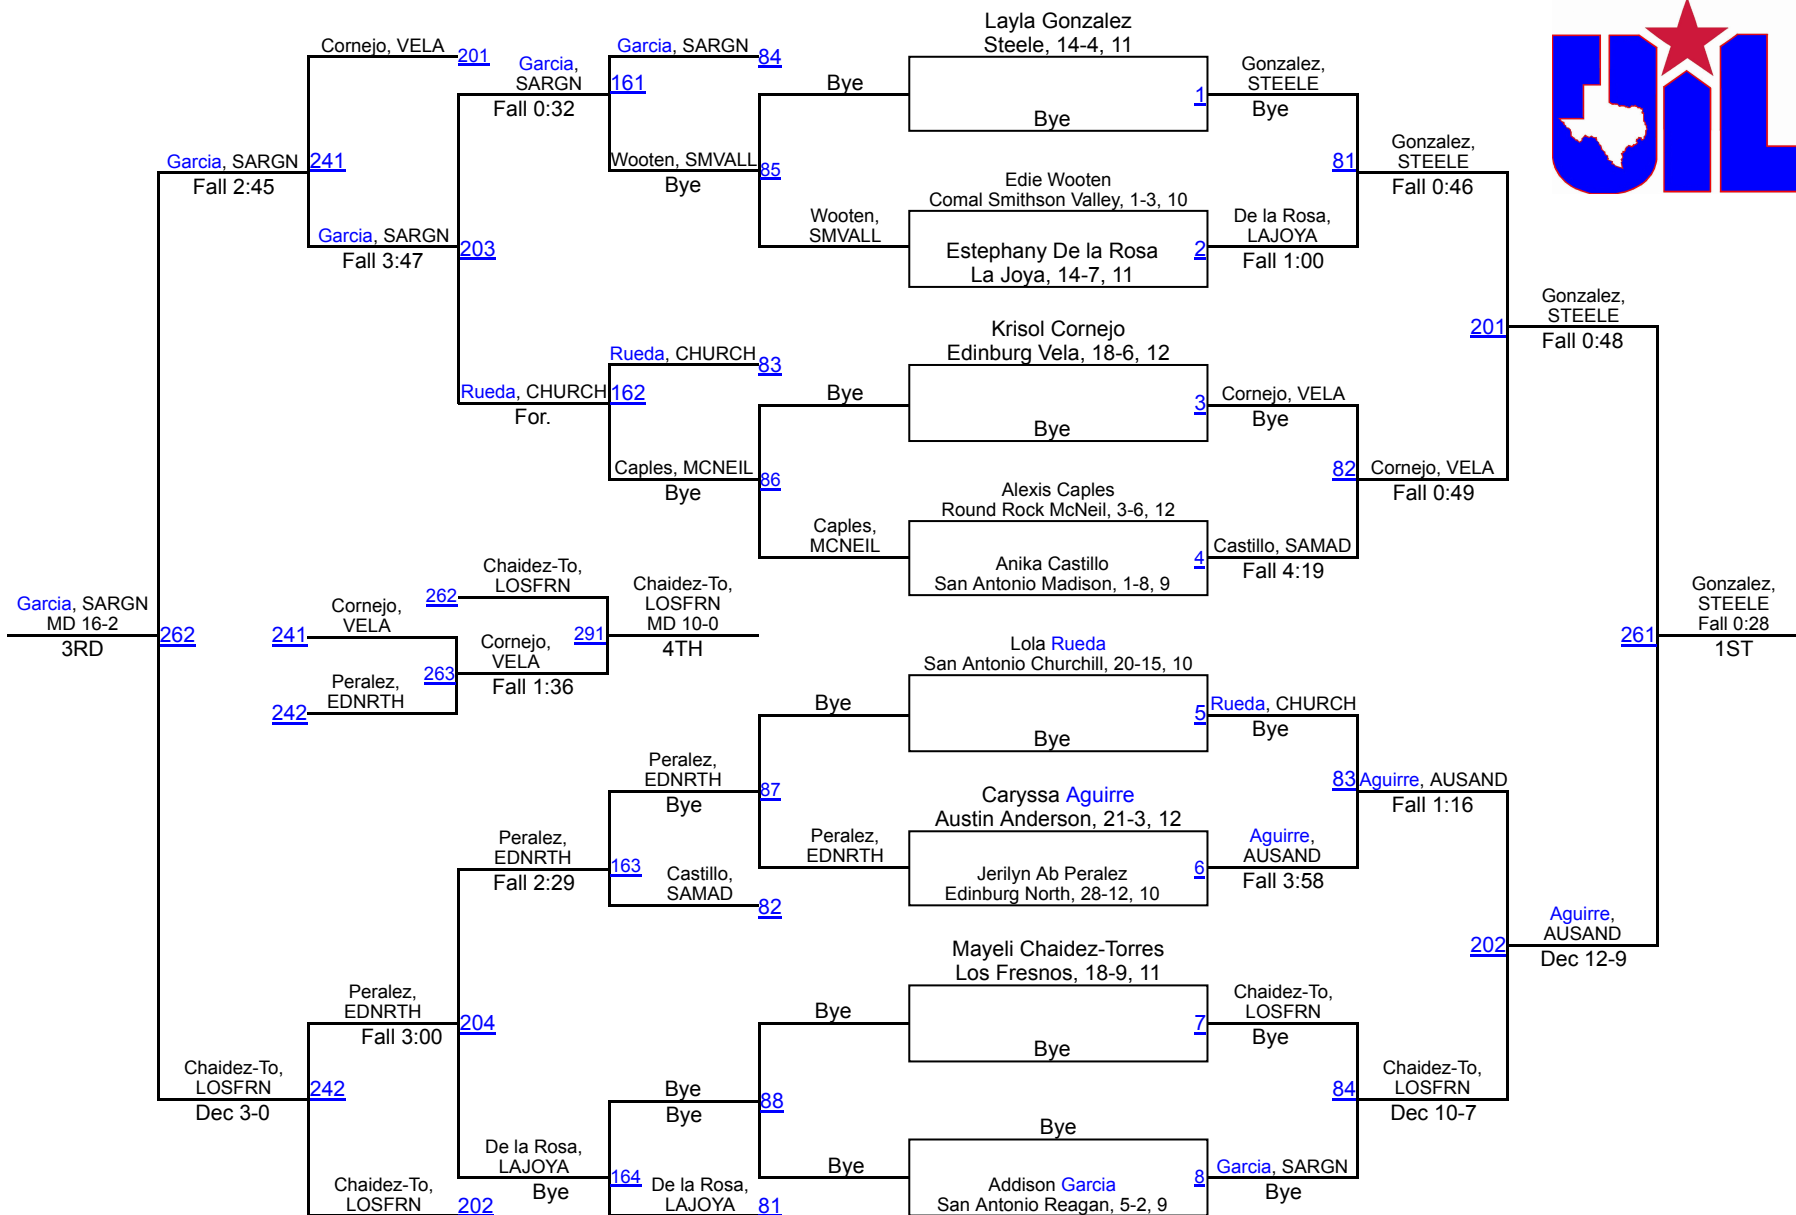

2018 UIL Region 4 - 6A Girls

95 lbs

2018 UIL Region 4 - 6A Girls

102 lbs

2018 UIL Region 4 - 6A Girls

119 lbs

2018 UIL Region 4 - 6A Girls

128 lbs

2018 UIL Region 4 - 6A Girls

165 lbs

2018 UIL Region 4 - 6A Girls

185 lbs