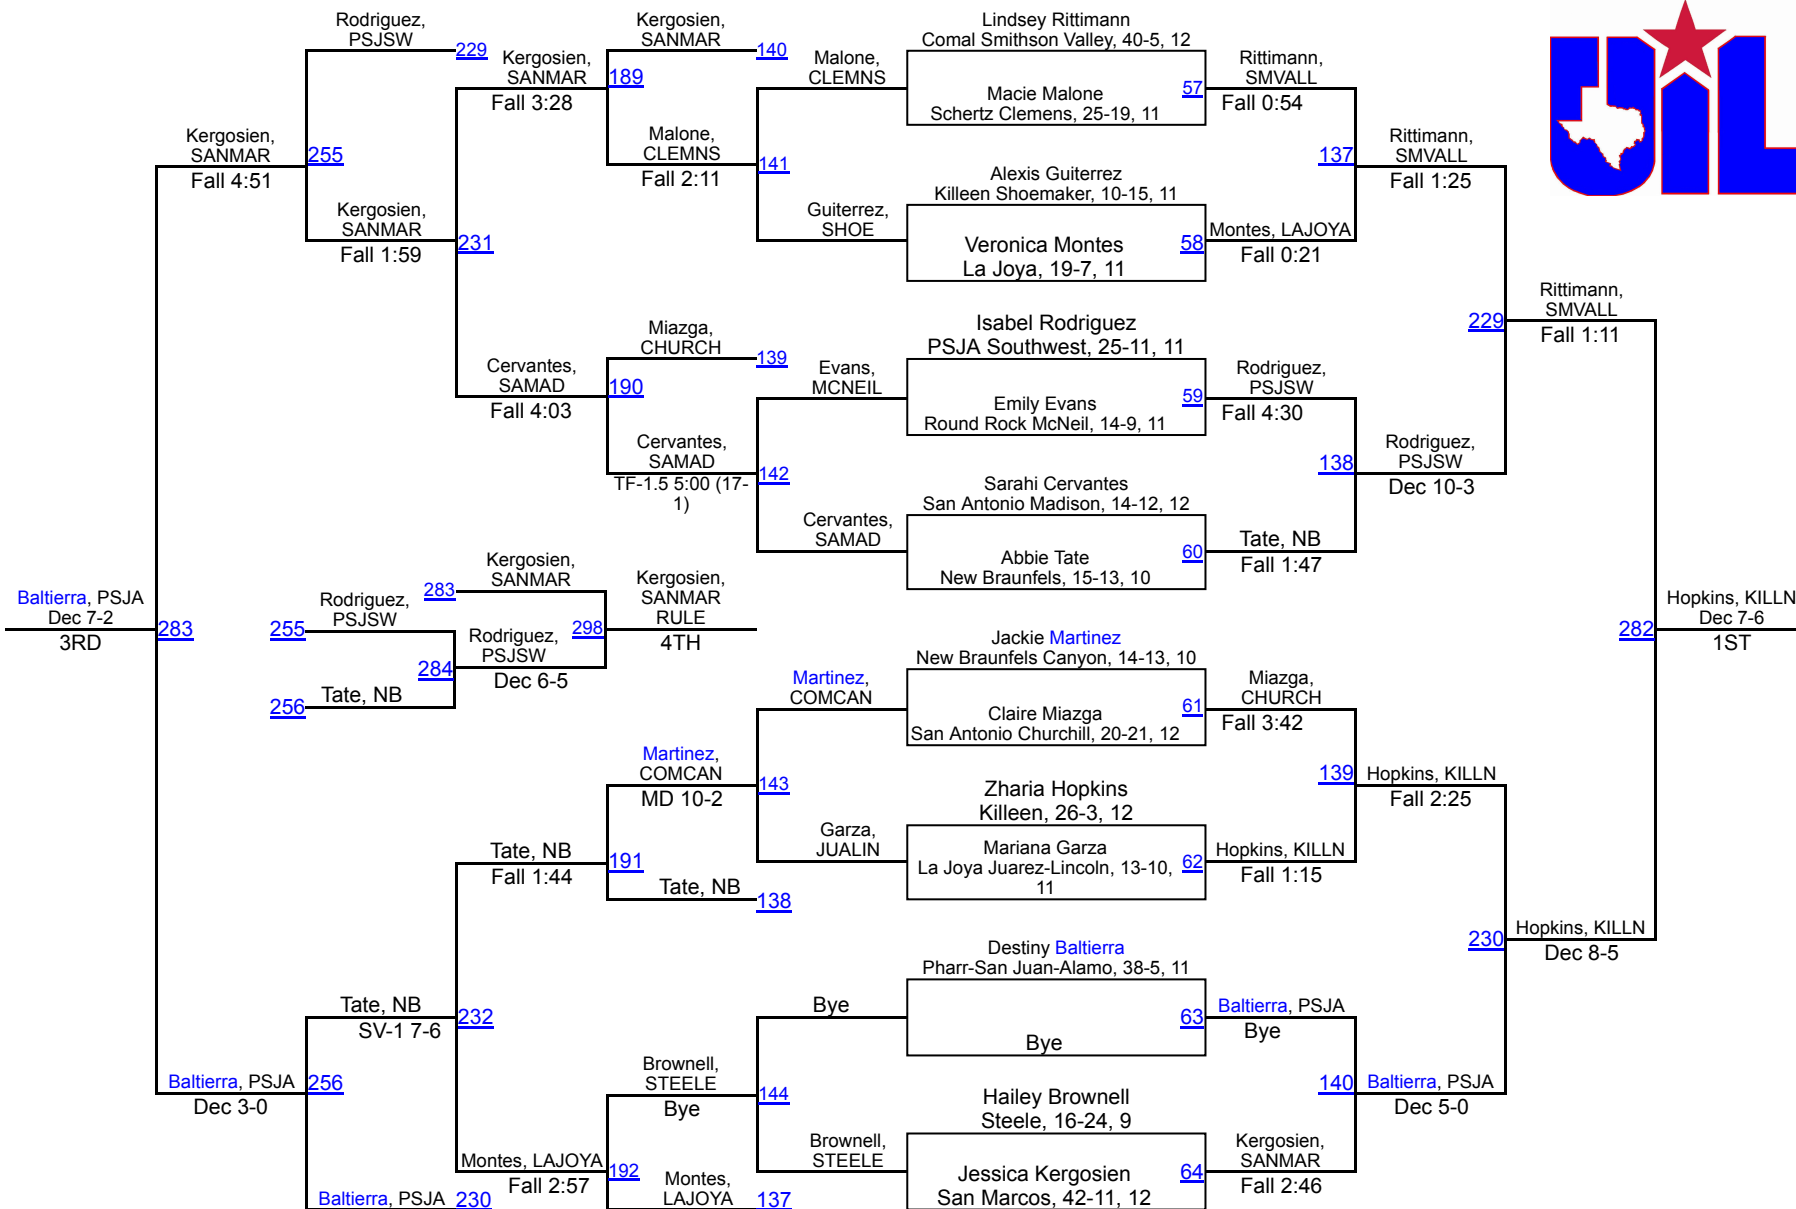

2018 UIL Region 4 - 6A Girls

95 lbs

2018 UIL Region 4 - 6A Girls

102 lbs

2018 UIL Region 4 - 6A Girls

119 lbs

2018 UIL Region 4 - 6A Girls

128 lbs

2018 UIL Region 4 - 6A Girls

165 lbs

2018 UIL Region 4 - 6A Girls

185 lbs