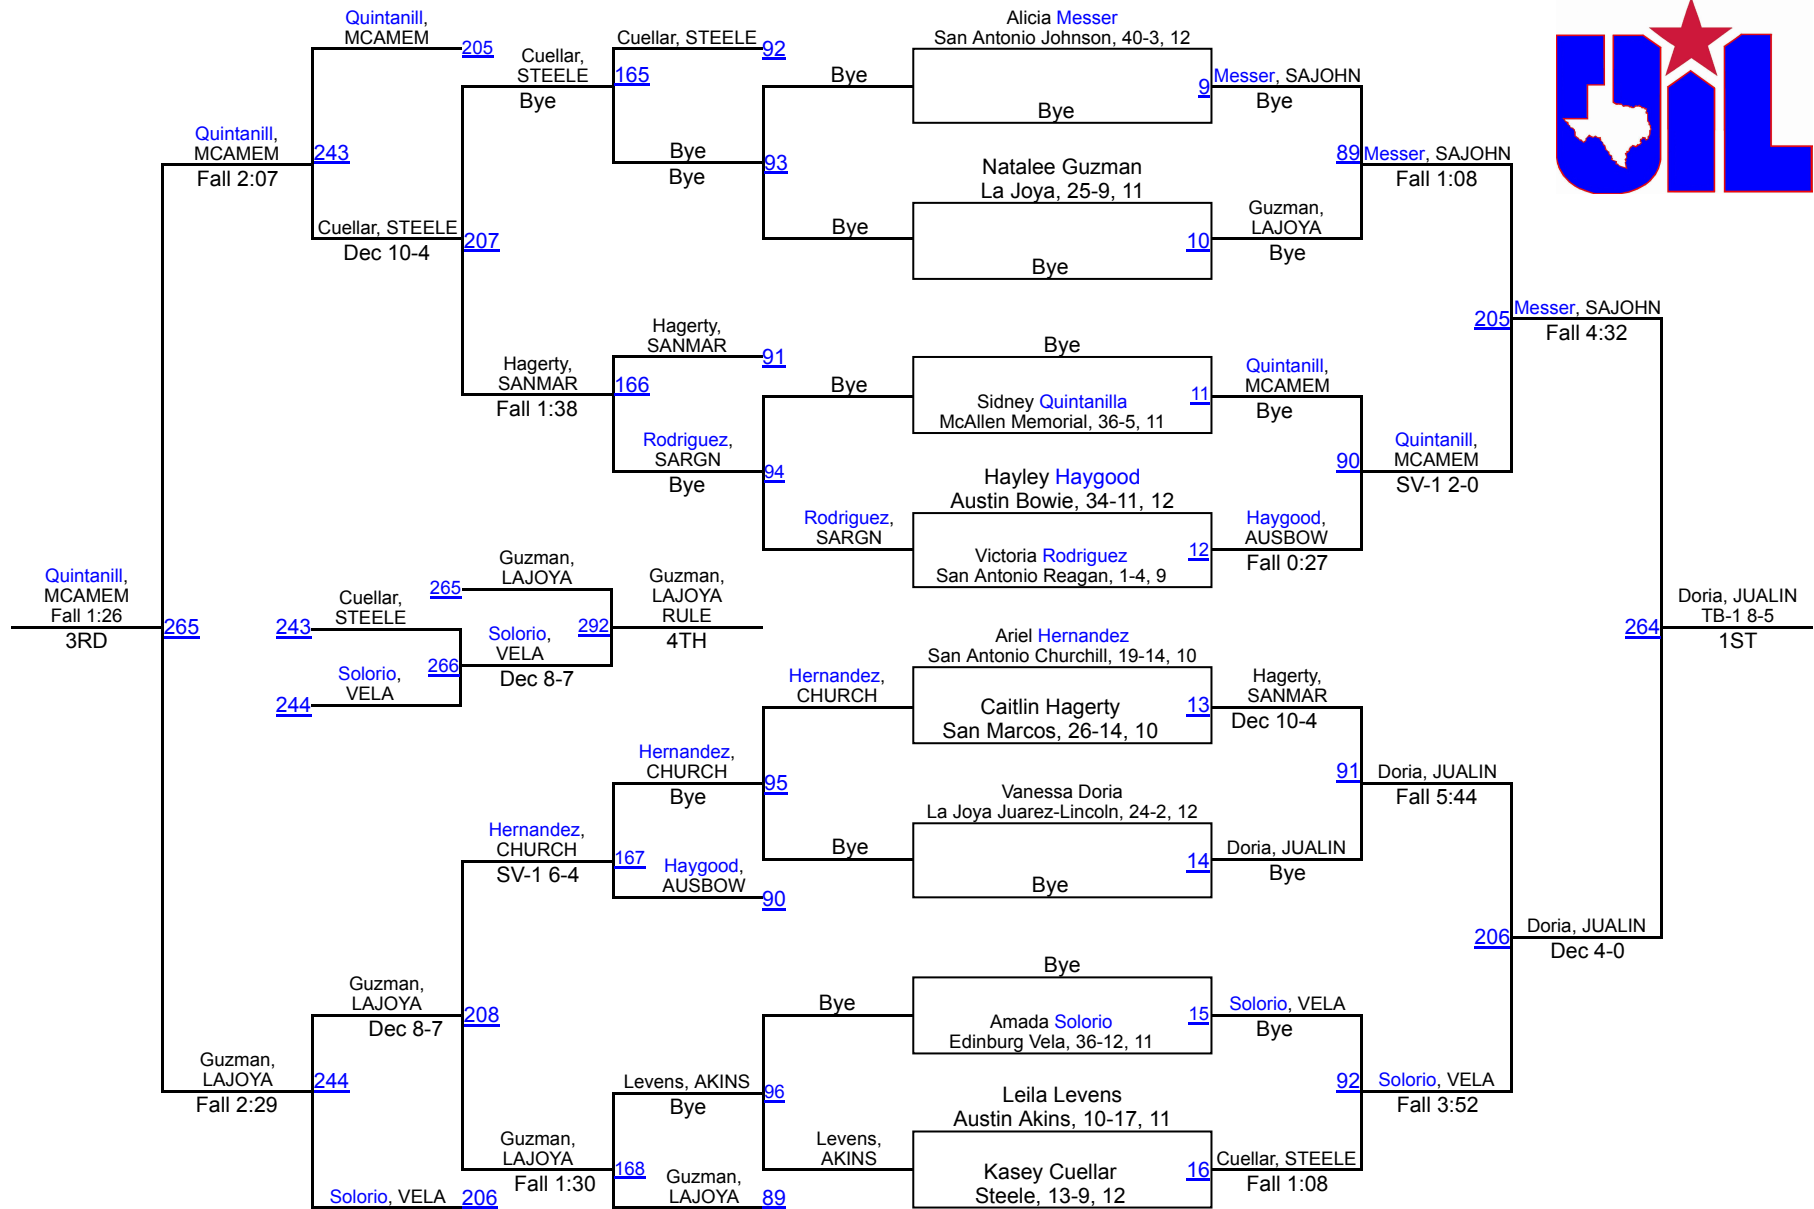

2018 UIL Region 4 - 6A Girls

95 lbs

2018 UIL Region 4 - 6A Girls

102 lbs

2018 UIL Region 4 - 6A Girls

119 lbs

2018 UIL Region 4 - 6A Girls

128 lbs

2018 UIL Region 4 - 6A Girls

165 lbs

2018 UIL Region 4 - 6A Girls

185 lbs