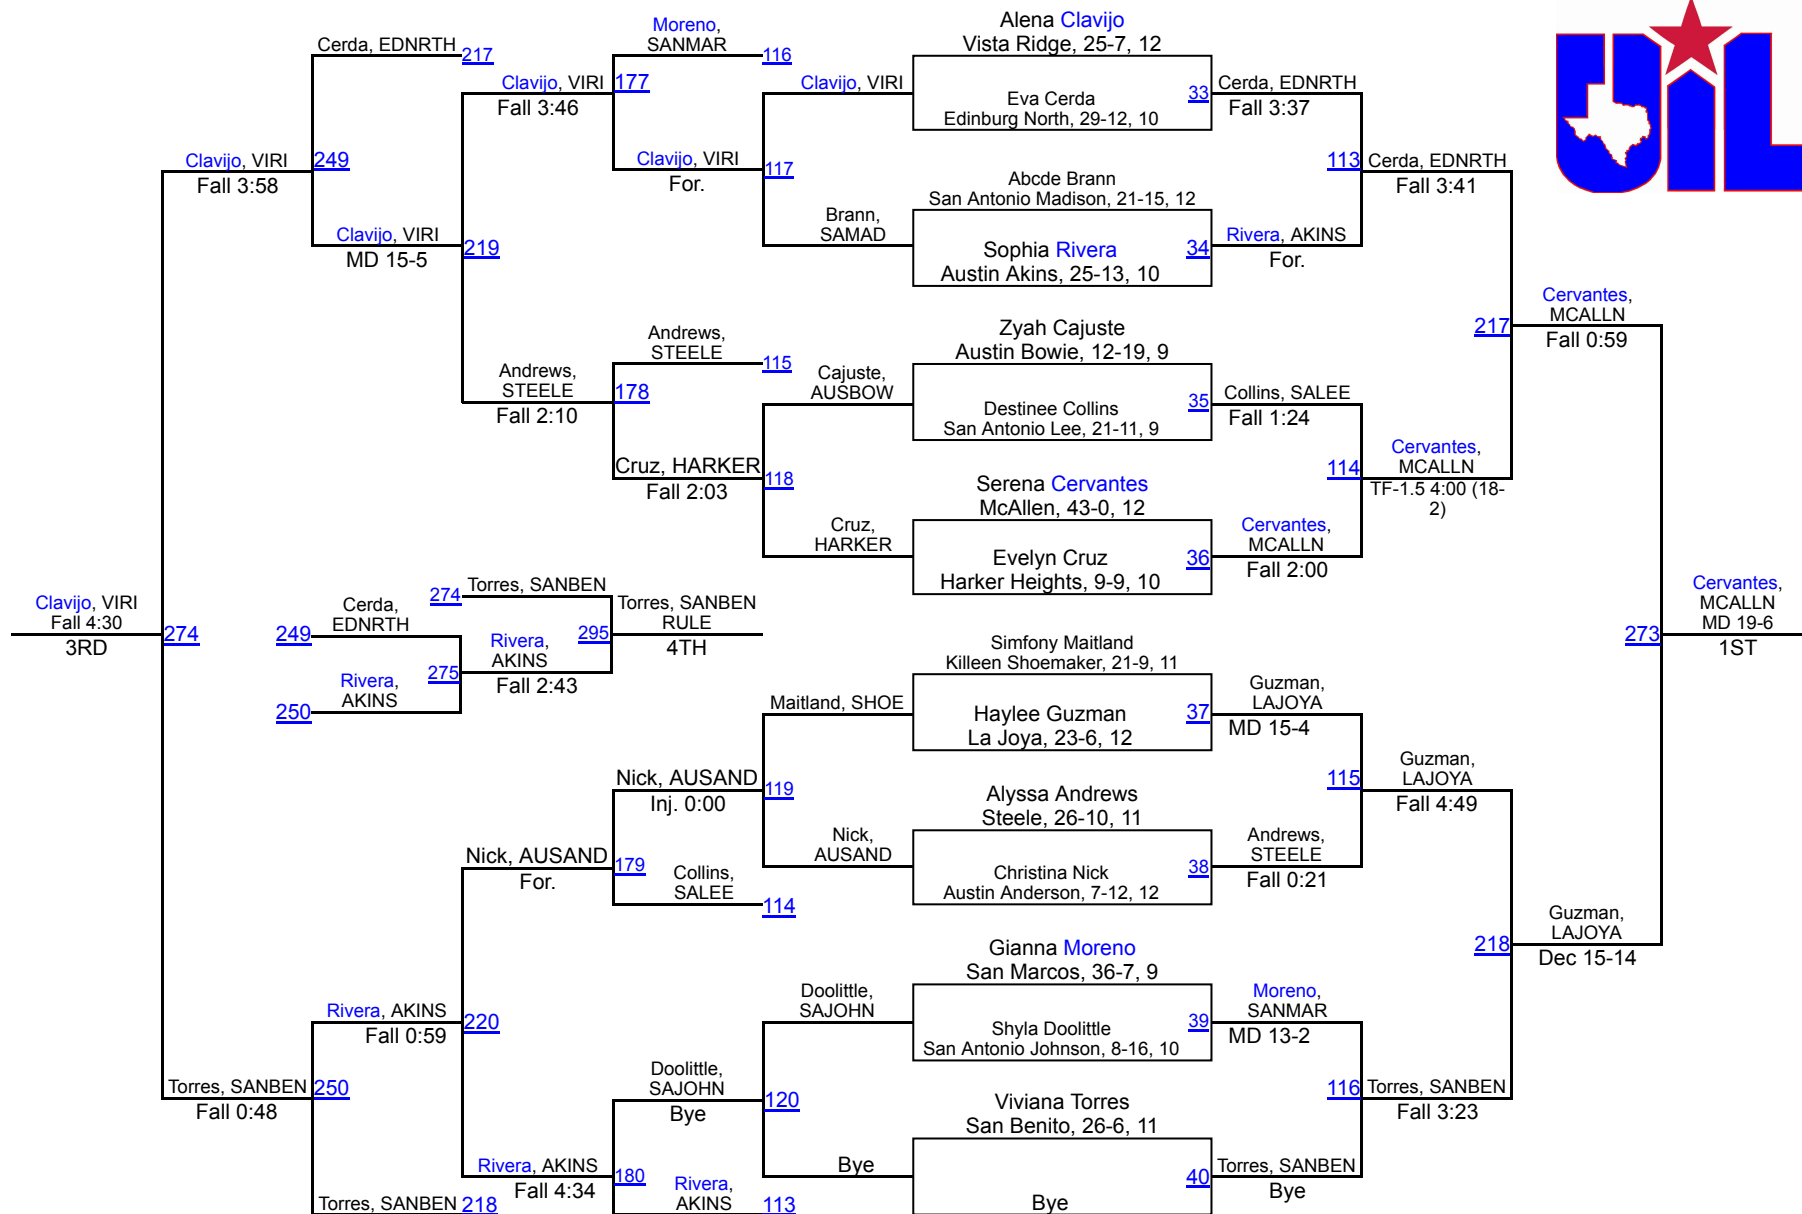

2018 UIL Region 4 - 6A Girls

95 lbs

2018 UIL Region 4 - 6A Girls

102 lbs

2018 UIL Region 4 - 6A Girls

119 lbs

2018 UIL Region 4 - 6A Girls

128 lbs

2018 UIL Region 4 - 6A Girls

165 lbs

2018 UIL Region 4 - 6A Girls

185 lbs