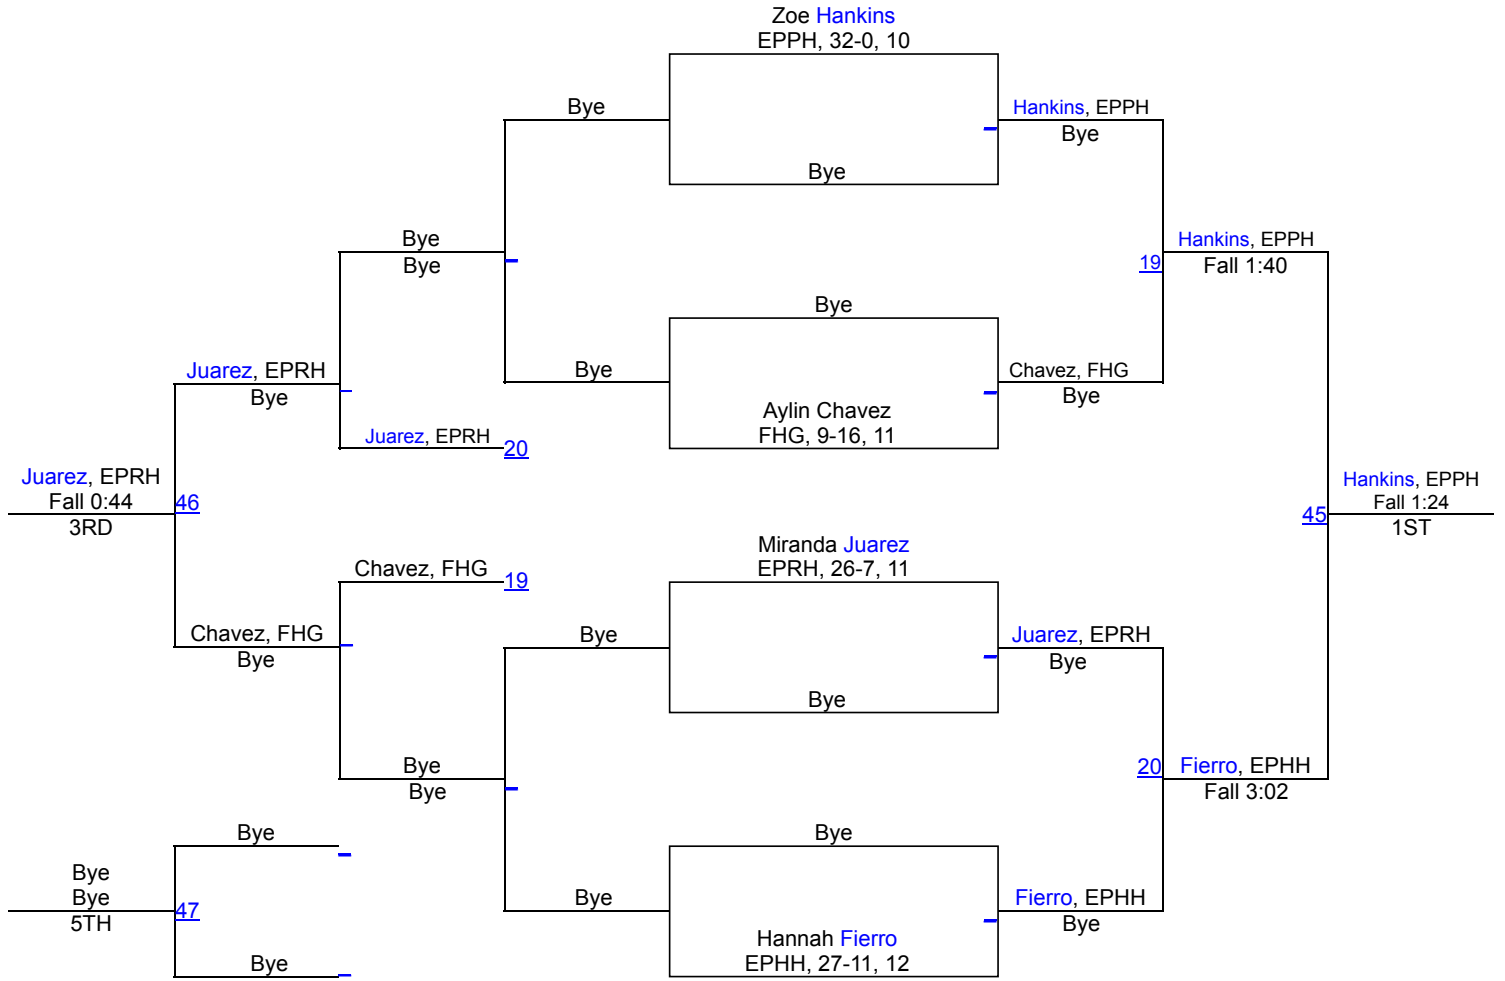

2018 District 2-5A Varsity Girls

2018 District 2-5A Varsity Girls

2018 District 2-5A Varsity Girls

2018 District 2-5A Varsity Girls

2018 District 2-5A Varsity Girls

2018 District 2-5A Varsity Girls

2018 District 2-5A Varsity Girls

2018 District 2-5A Varsity Girls

2018 District 2-5A Varsity Girls

2018 District 2-5A Varsity Girls

215

Rossana Moreno
EPHH, 28-13, 12