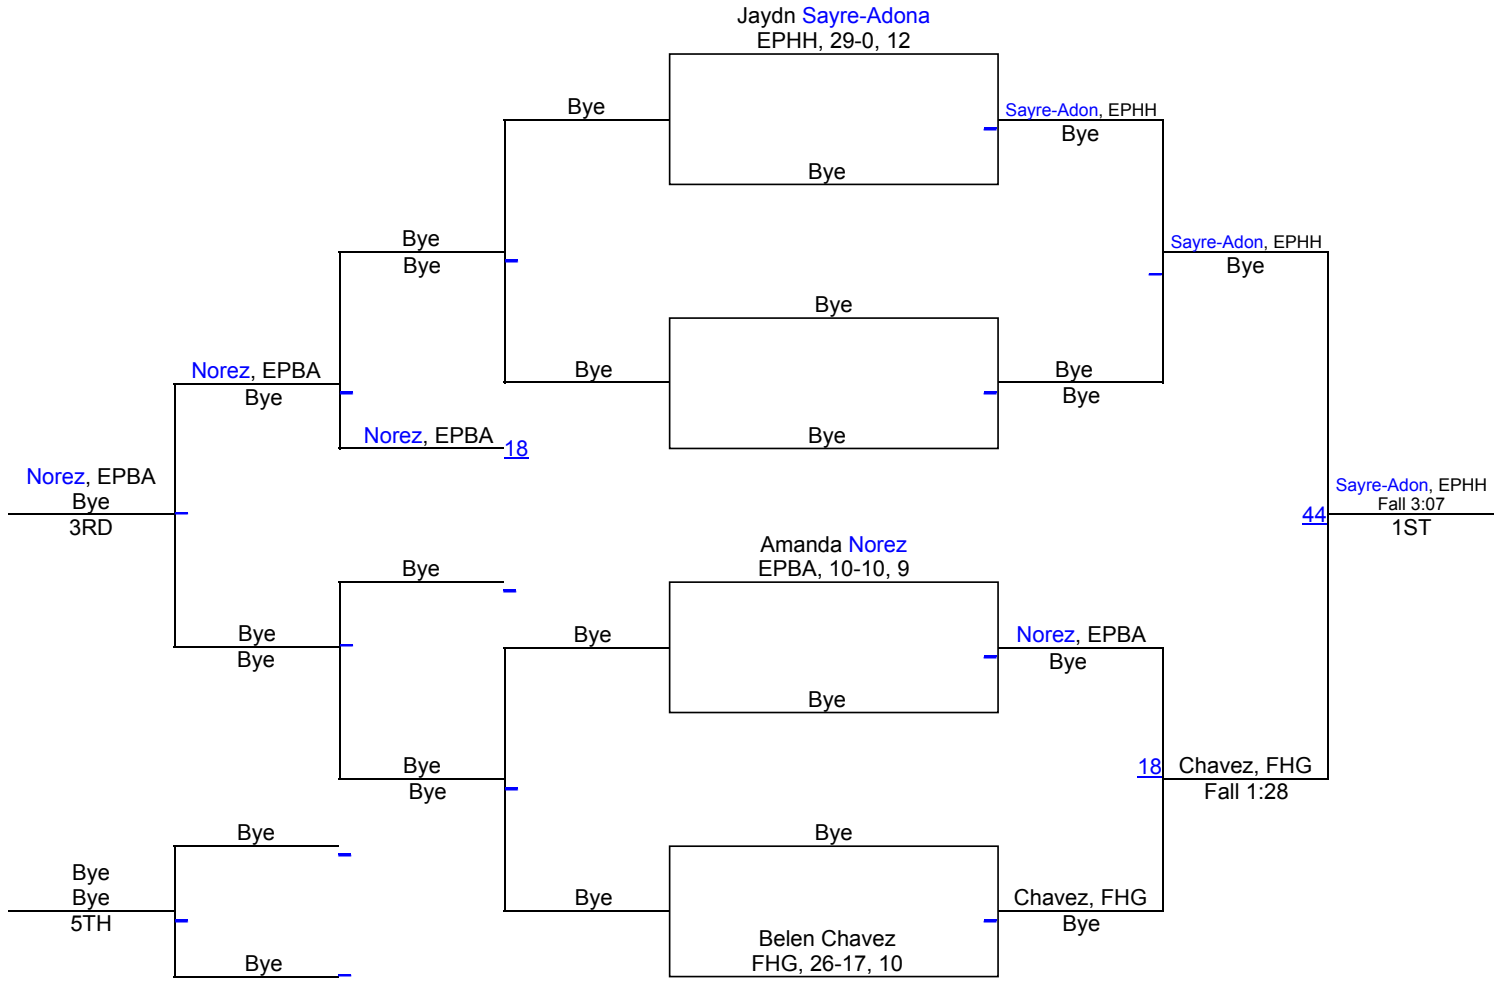

2018 District 2-5A Varsity Girls

2018 District 2-5A Varsity Girls

2018 District 2-5A Varsity Girls

2018 District 2-5A Varsity Girls

2018 District 2-5A Varsity Girls

2018 District 2-5A Varsity Girls

2018 District 2-5A Varsity Girls

2018 District 2-5A Varsity Girls

2018 District 2-5A Varsity Girls

2018 District 2-5A Varsity Girls

215

Rossana Moreno
EPHH, 28-13, 12