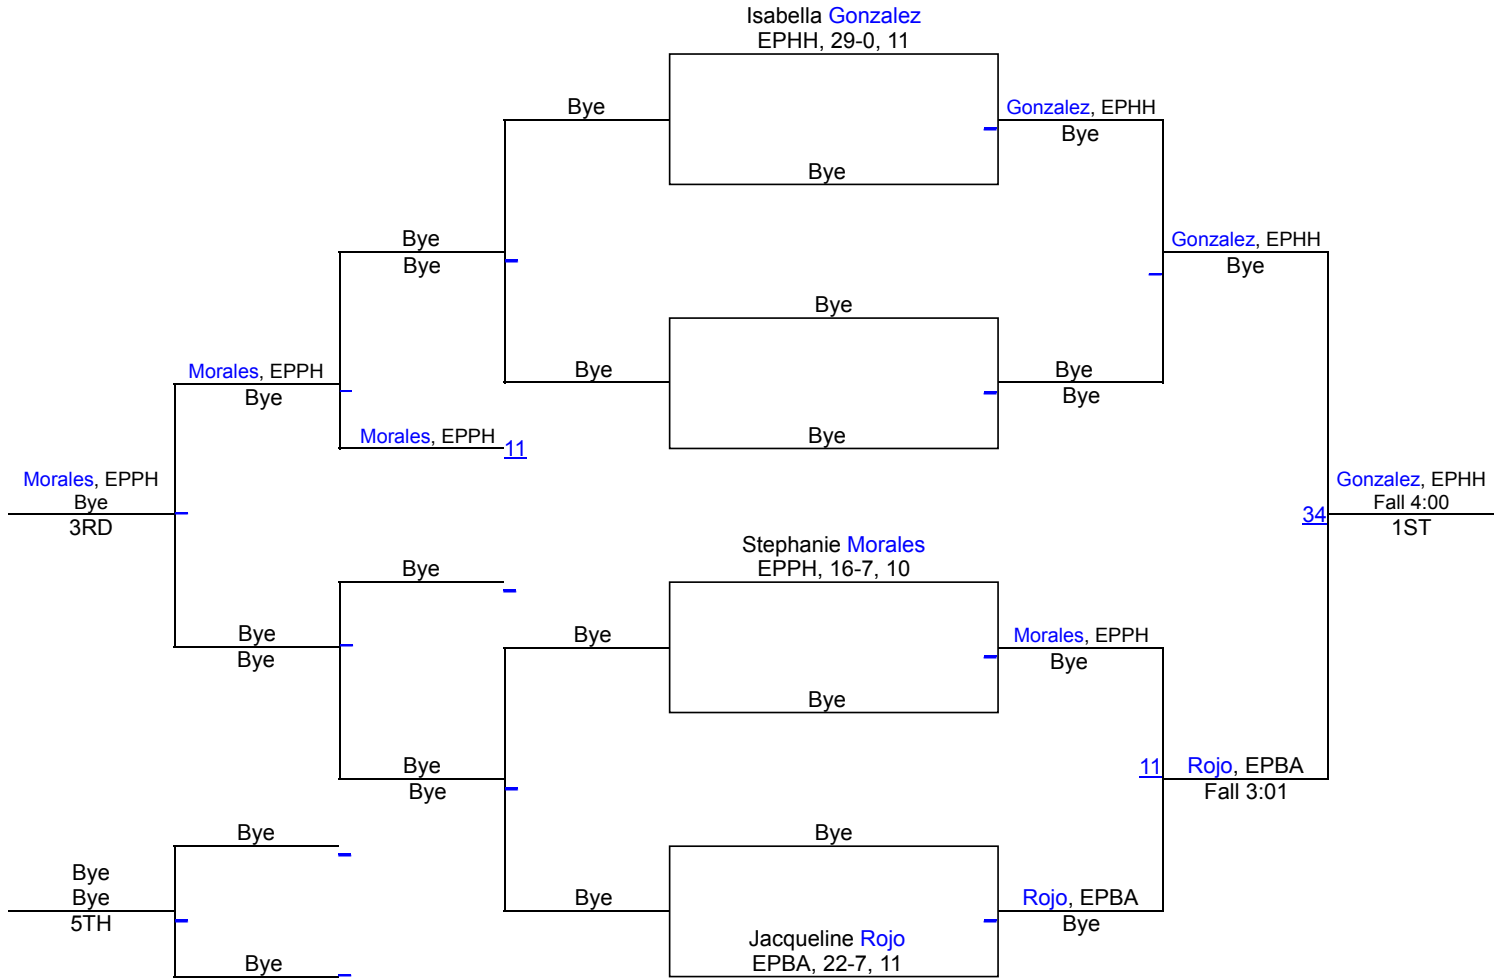

2018 District 2-5A Varsity Girls

2018 District 2-5A Varsity Girls

2018 District 2-5A Varsity Girls

2018 District 2-5A Varsity Girls

2018 District 2-5A Varsity Girls

2018 District 2-5A Varsity Girls

2018 District 2-5A Varsity Girls

2018 District 2-5A Varsity Girls

2018 District 2-5A Varsity Girls

2018 District 2-5A Varsity Girls

215

Rossana Moreno
EPHH, 28-13, 12