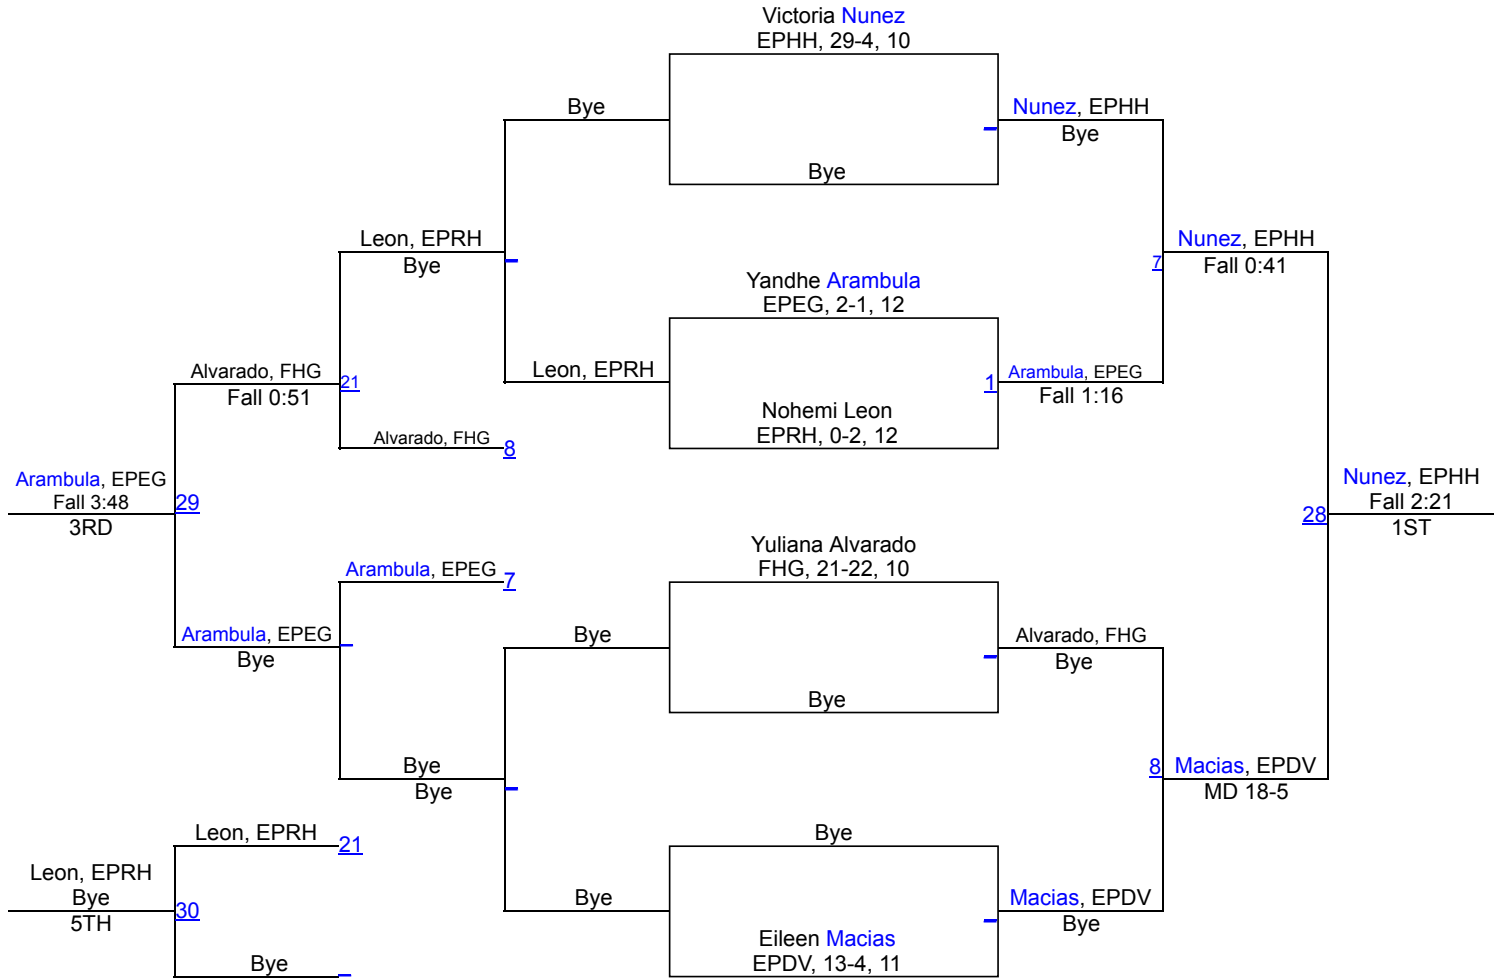

2018 District 2-5A Varsity Girls

2018 District 2-5A Varsity Girls

2018 District 2-5A Varsity Girls

2018 District 2-5A Varsity Girls

2018 District 2-5A Varsity Girls

2018 District 2-5A Varsity Girls

2018 District 2-5A Varsity Girls

2018 District 2-5A Varsity Girls

2018 District 2-5A Varsity Girls

2018 District 2-5A Varsity Girls

215

Rossana Moreno
EPHH, 28-13, 12