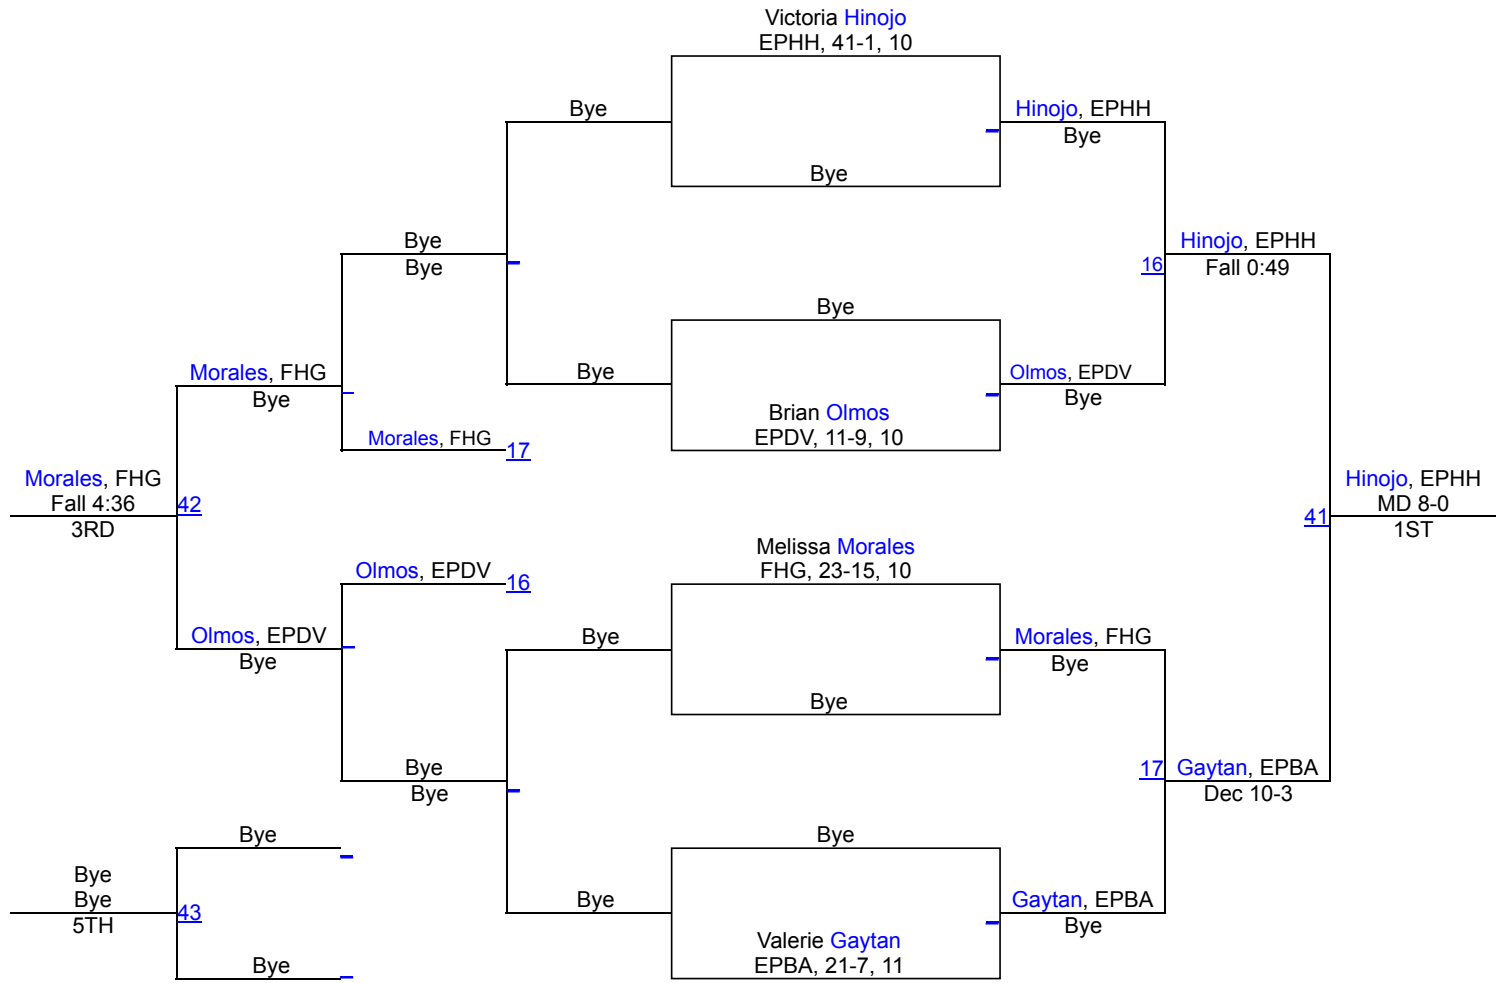

2018 District 2-5A Varsity Girls

2018 District 2-5A Varsity Girls

2018 District 2-5A Varsity Girls

2018 District 2-5A Varsity Girls

2018 District 2-5A Varsity Girls

2018 District 2-5A Varsity Girls

2018 District 2-5A Varsity Girls

2018 District 2-5A Varsity Girls

2018 District 2-5A Varsity Girls

2018 District 2-5A Varsity Girls

215

Rossana Moreno
EPHH, 28-13, 12