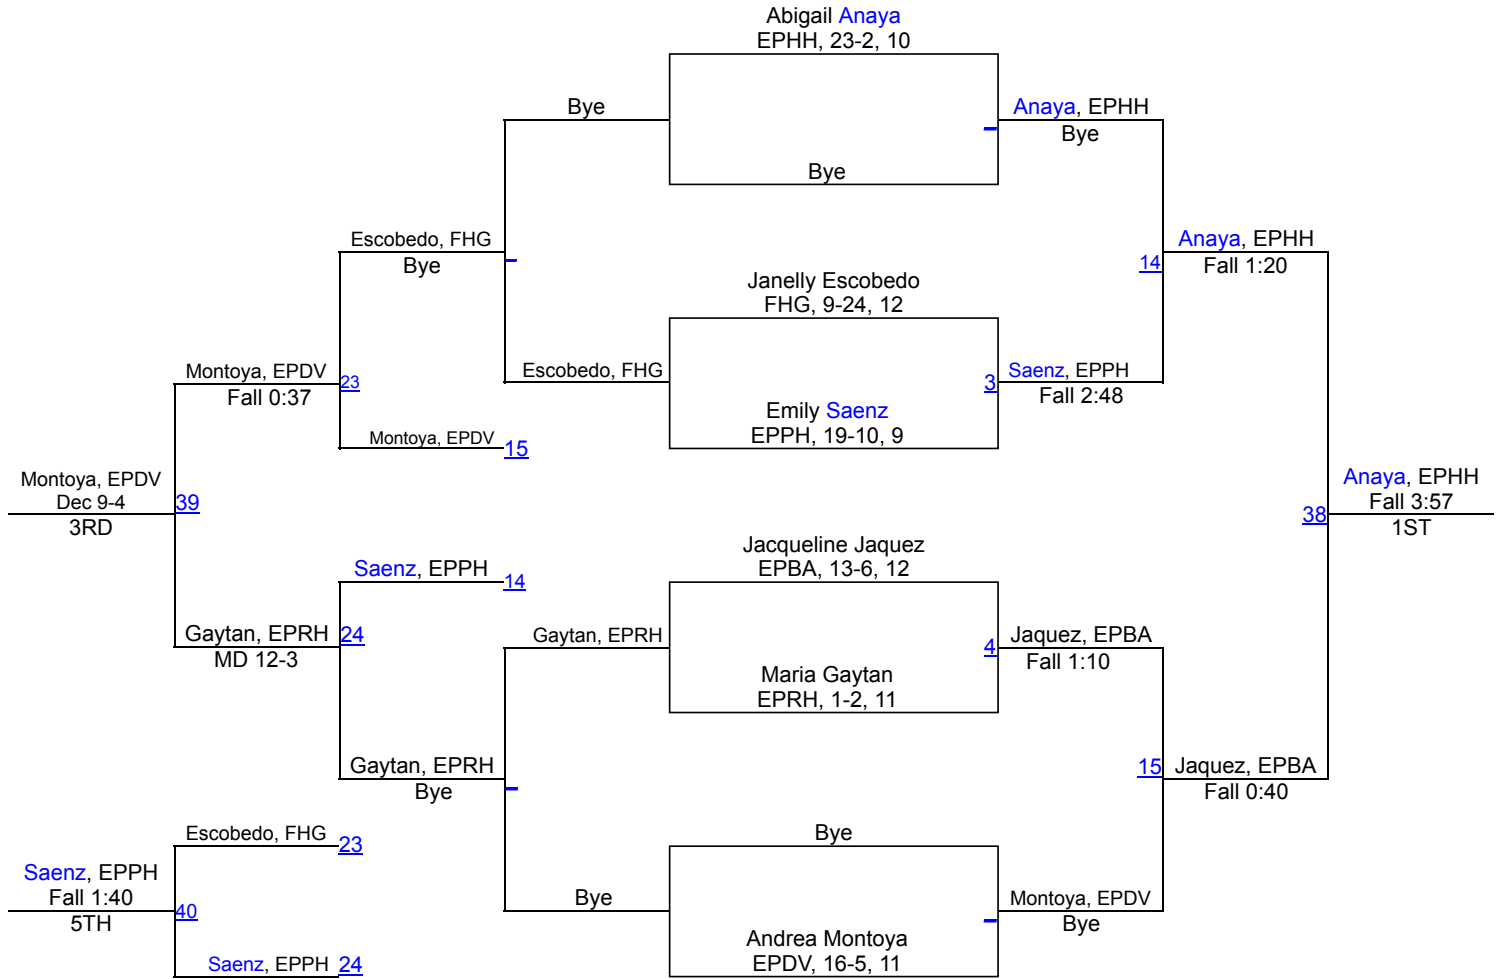

2018 District 2-5A Varsity Girls

2018 District 2-5A Varsity Girls

2018 District 2-5A Varsity Girls

2018 District 2-5A Varsity Girls

2018 District 2-5A Varsity Girls

2018 District 2-5A Varsity Girls

2018 District 2-5A Varsity Girls

2018 District 2-5A Varsity Girls

2018 District 2-5A Varsity Girls

2018 District 2-5A Varsity Girls

215

Rossana Moreno
EPHH, 28-13, 12