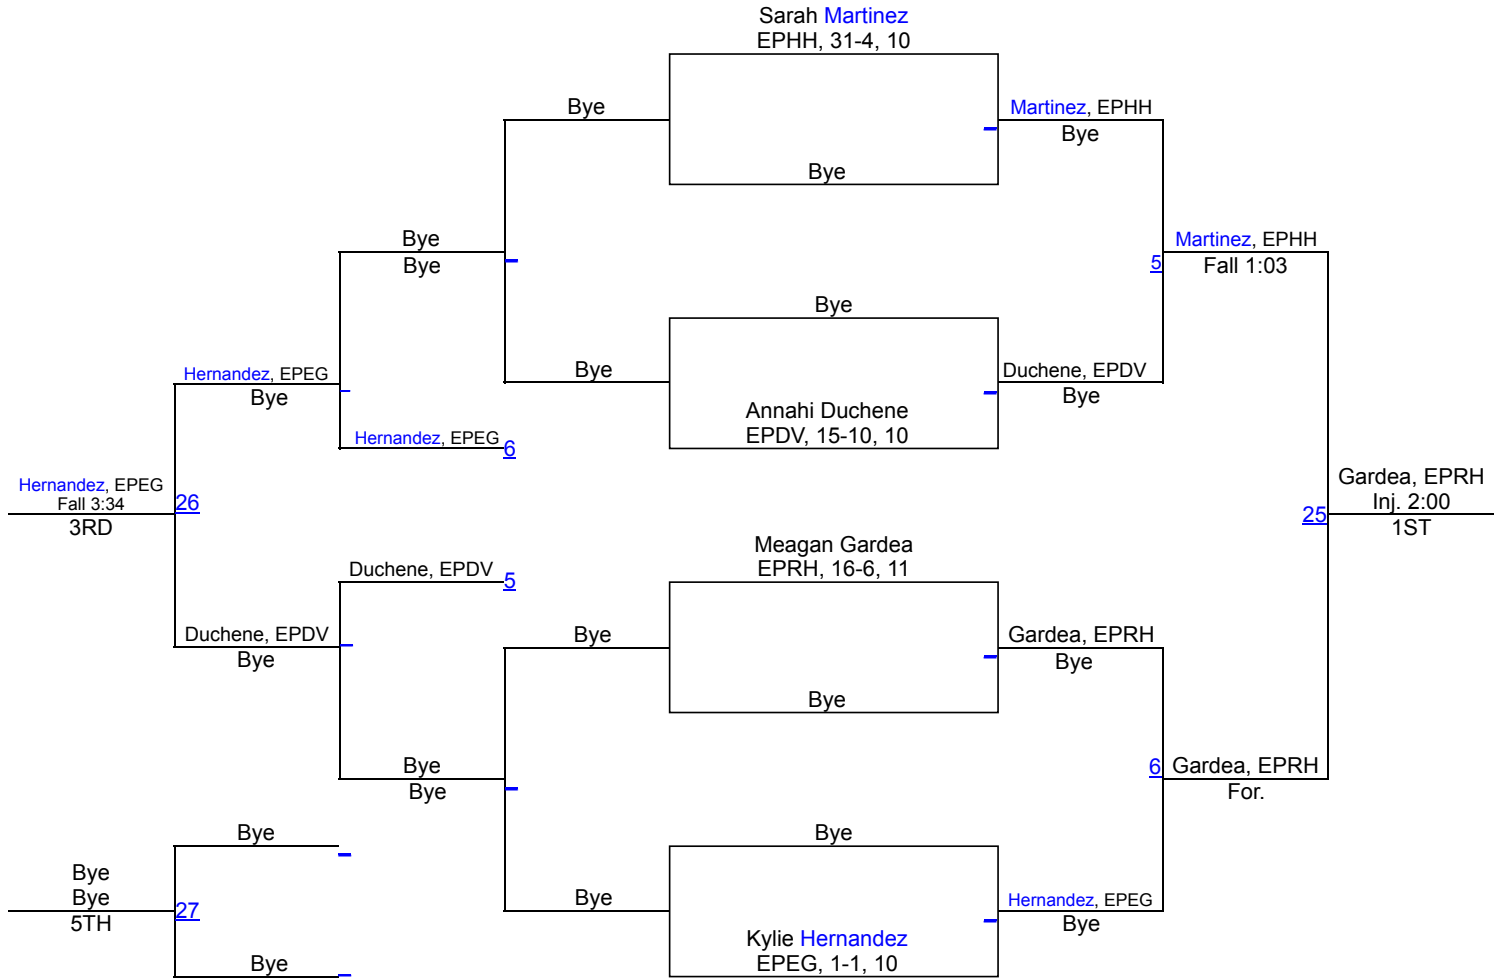

2018 District 2-5A Varsity Girls

2018 District 2-5A Varsity Girls

2018 District 2-5A Varsity Girls

2018 District 2-5A Varsity Girls

2018 District 2-5A Varsity Girls

2018 District 2-5A Varsity Girls

2018 District 2-5A Varsity Girls

2018 District 2-5A Varsity Girls

2018 District 2-5A Varsity Girls

2018 District 2-5A Varsity Girls

215

Rossana Moreno
EPHH, 28-13, 12