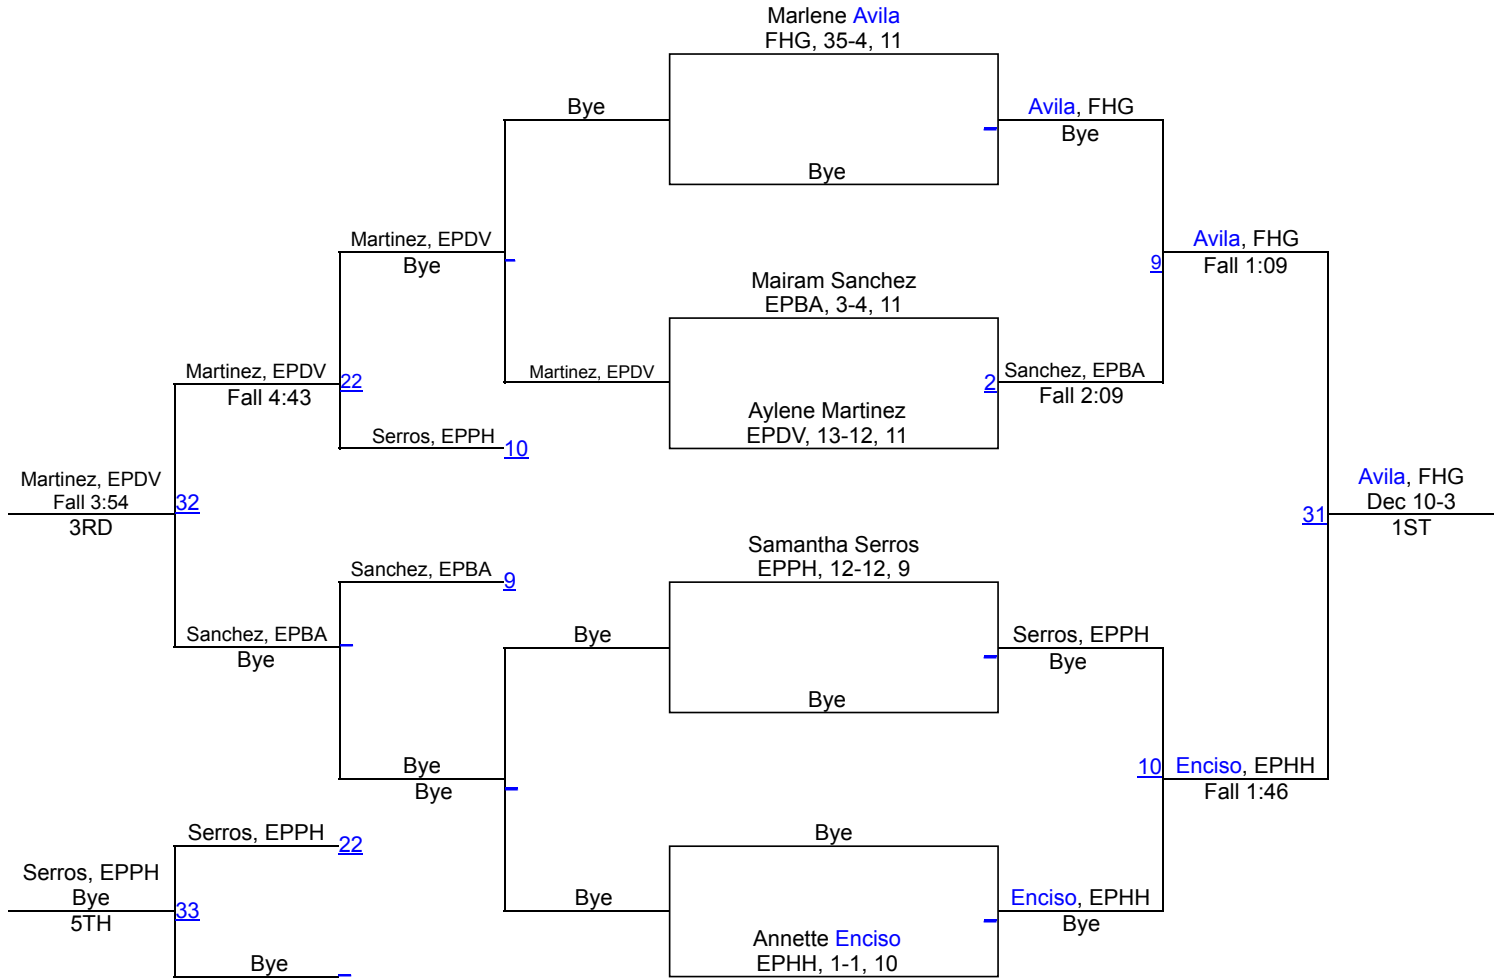

2018 District 2-5A Varsity Girls

2018 District 2-5A Varsity Girls

2018 District 2-5A Varsity Girls

2018 District 2-5A Varsity Girls

2018 District 2-5A Varsity Girls

2018 District 2-5A Varsity Girls

2018 District 2-5A Varsity Girls

2018 District 2-5A Varsity Girls

2018 District 2-5A Varsity Girls

2018 District 2-5A Varsity Girls

215

Rossana Moreno
EPHH, 28-13, 12