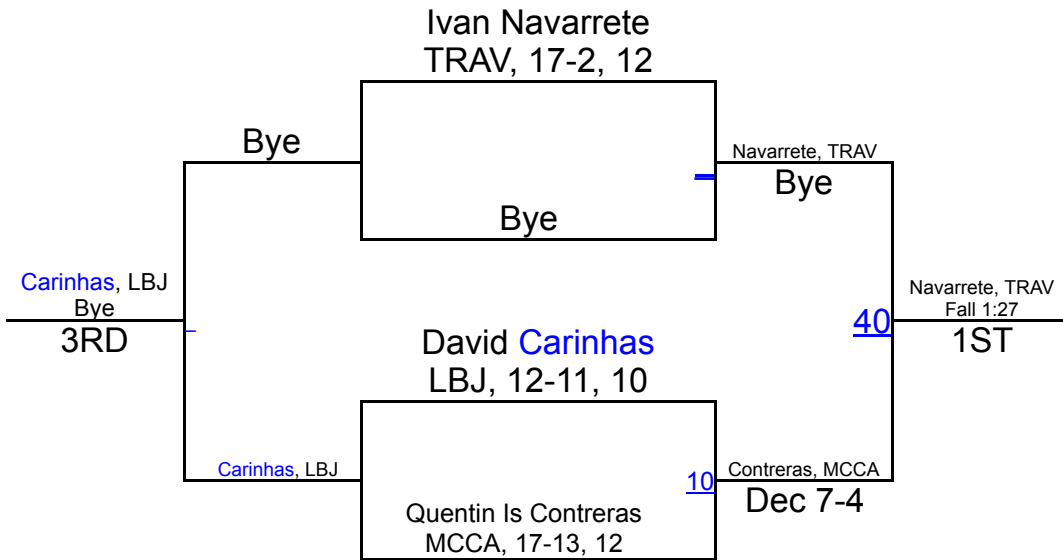

2018 District 14-5A Boys

113