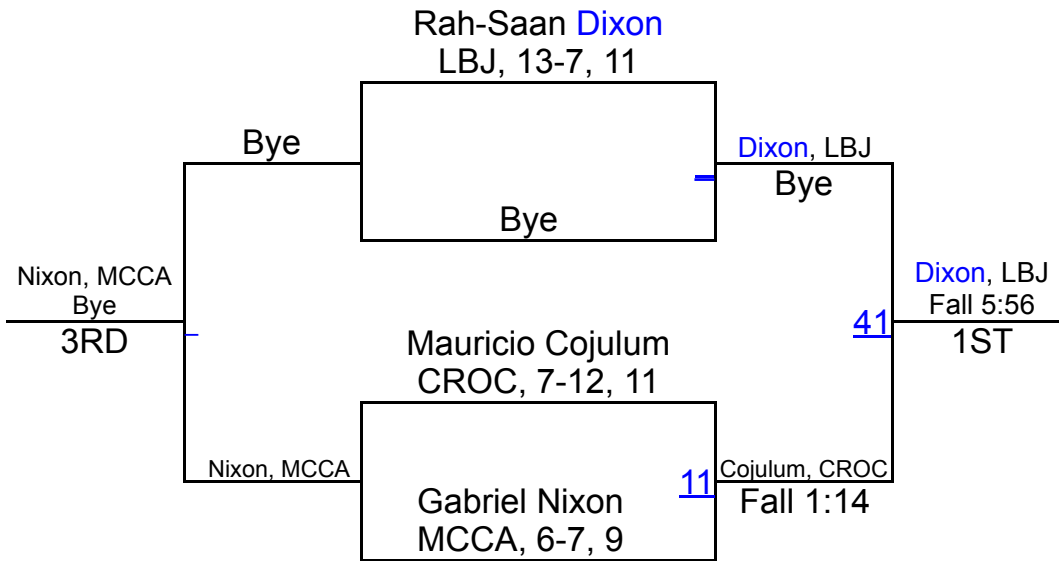

2018 District 14-5A Boys

120