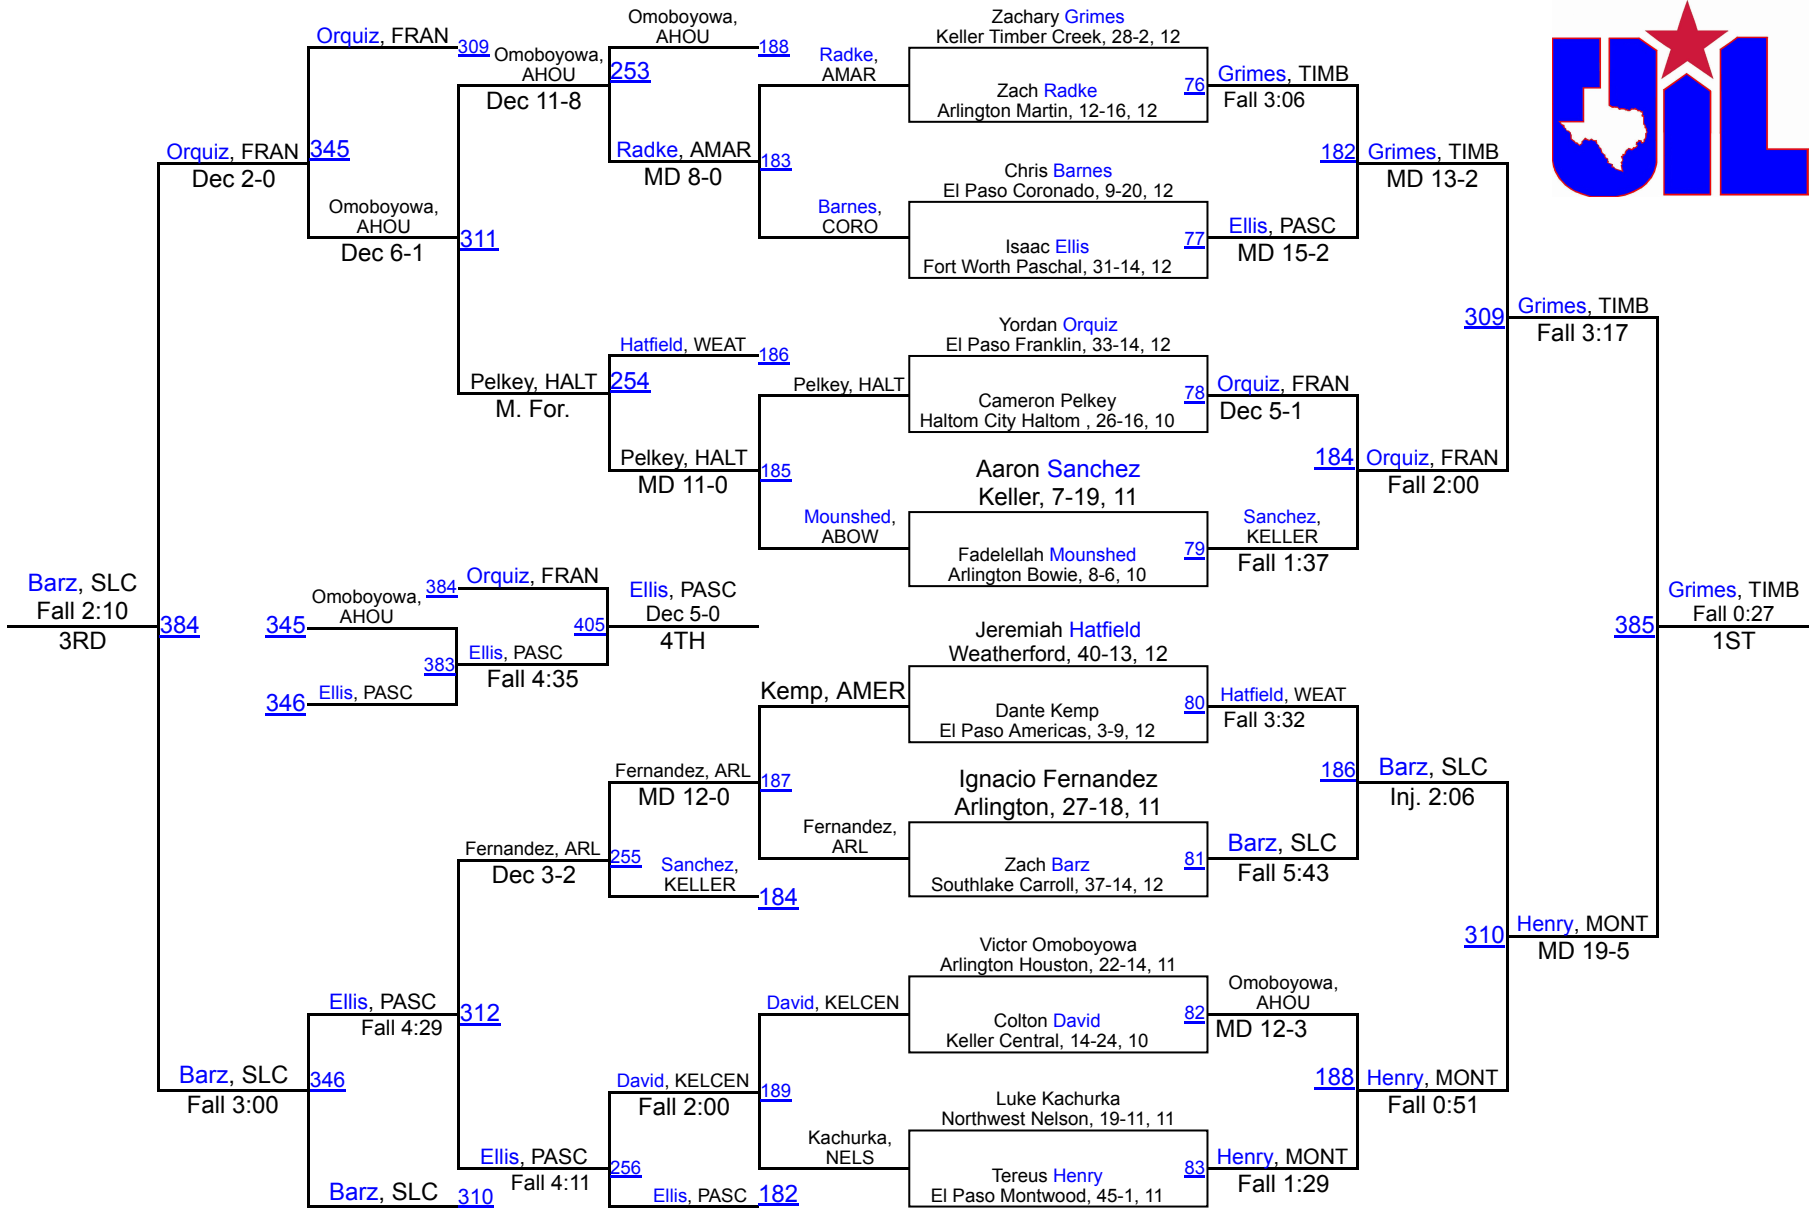

2018 UIL Region 1 - 6A Boys

2018 UIL Region 1 - 6A Boys

2018 UIL Region 1 - 6A Boys

2018 UIL Region 1 - 6A Boys

170 lbs

2018 UIL Region 1 - 6A Boys

2018 UIL Region 1 - 6A Boys

2018 UIL Region 1 - 6A Boys