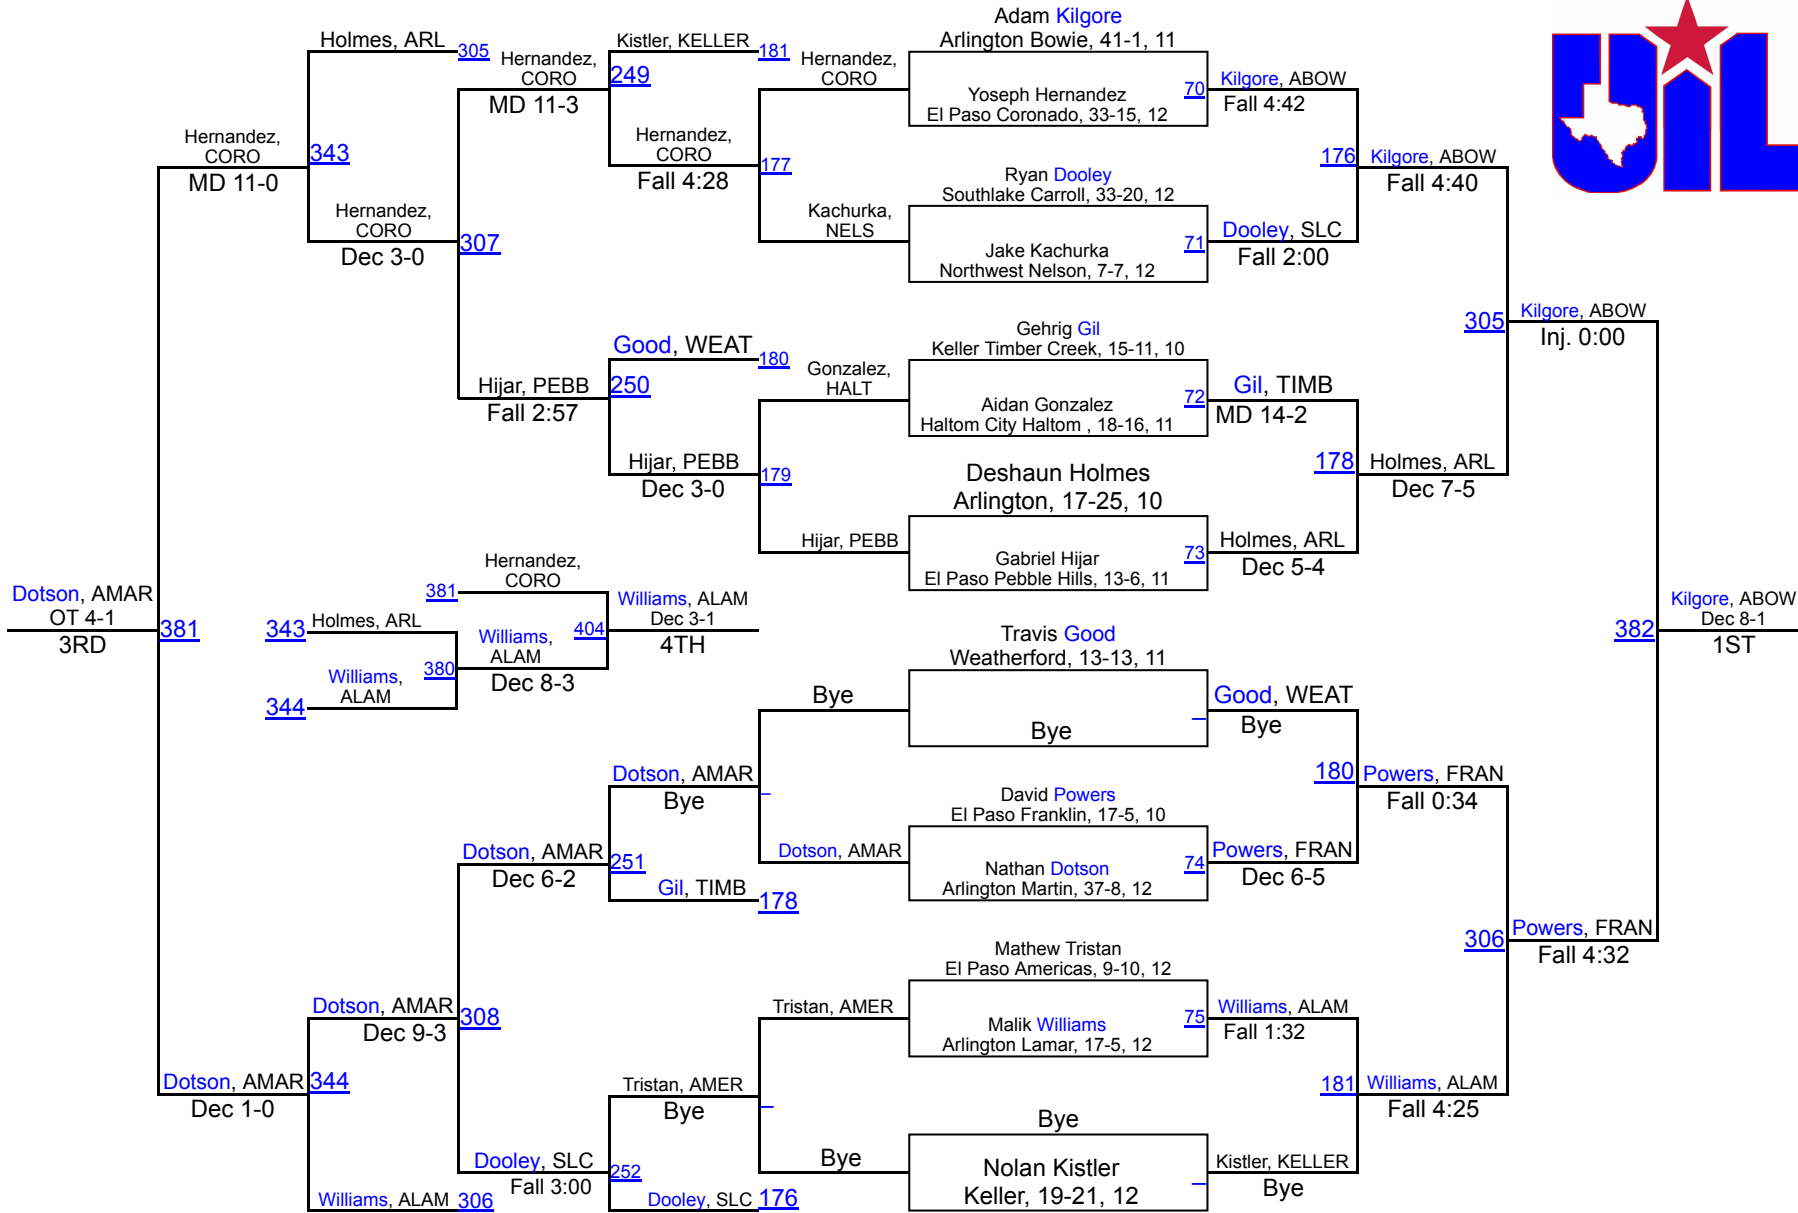

2018 UIL Region 1 - 6A Boys

2018 UIL Region 1 - 6A Boys

2018 UIL Region 1 - 6A Boys

2018 UIL Region 1 - 6A Boys

170 lbs

2018 UIL Region 1 - 6A Boys

2018 UIL Region 1 - 6A Boys

2018 UIL Region 1 - 6A Boys