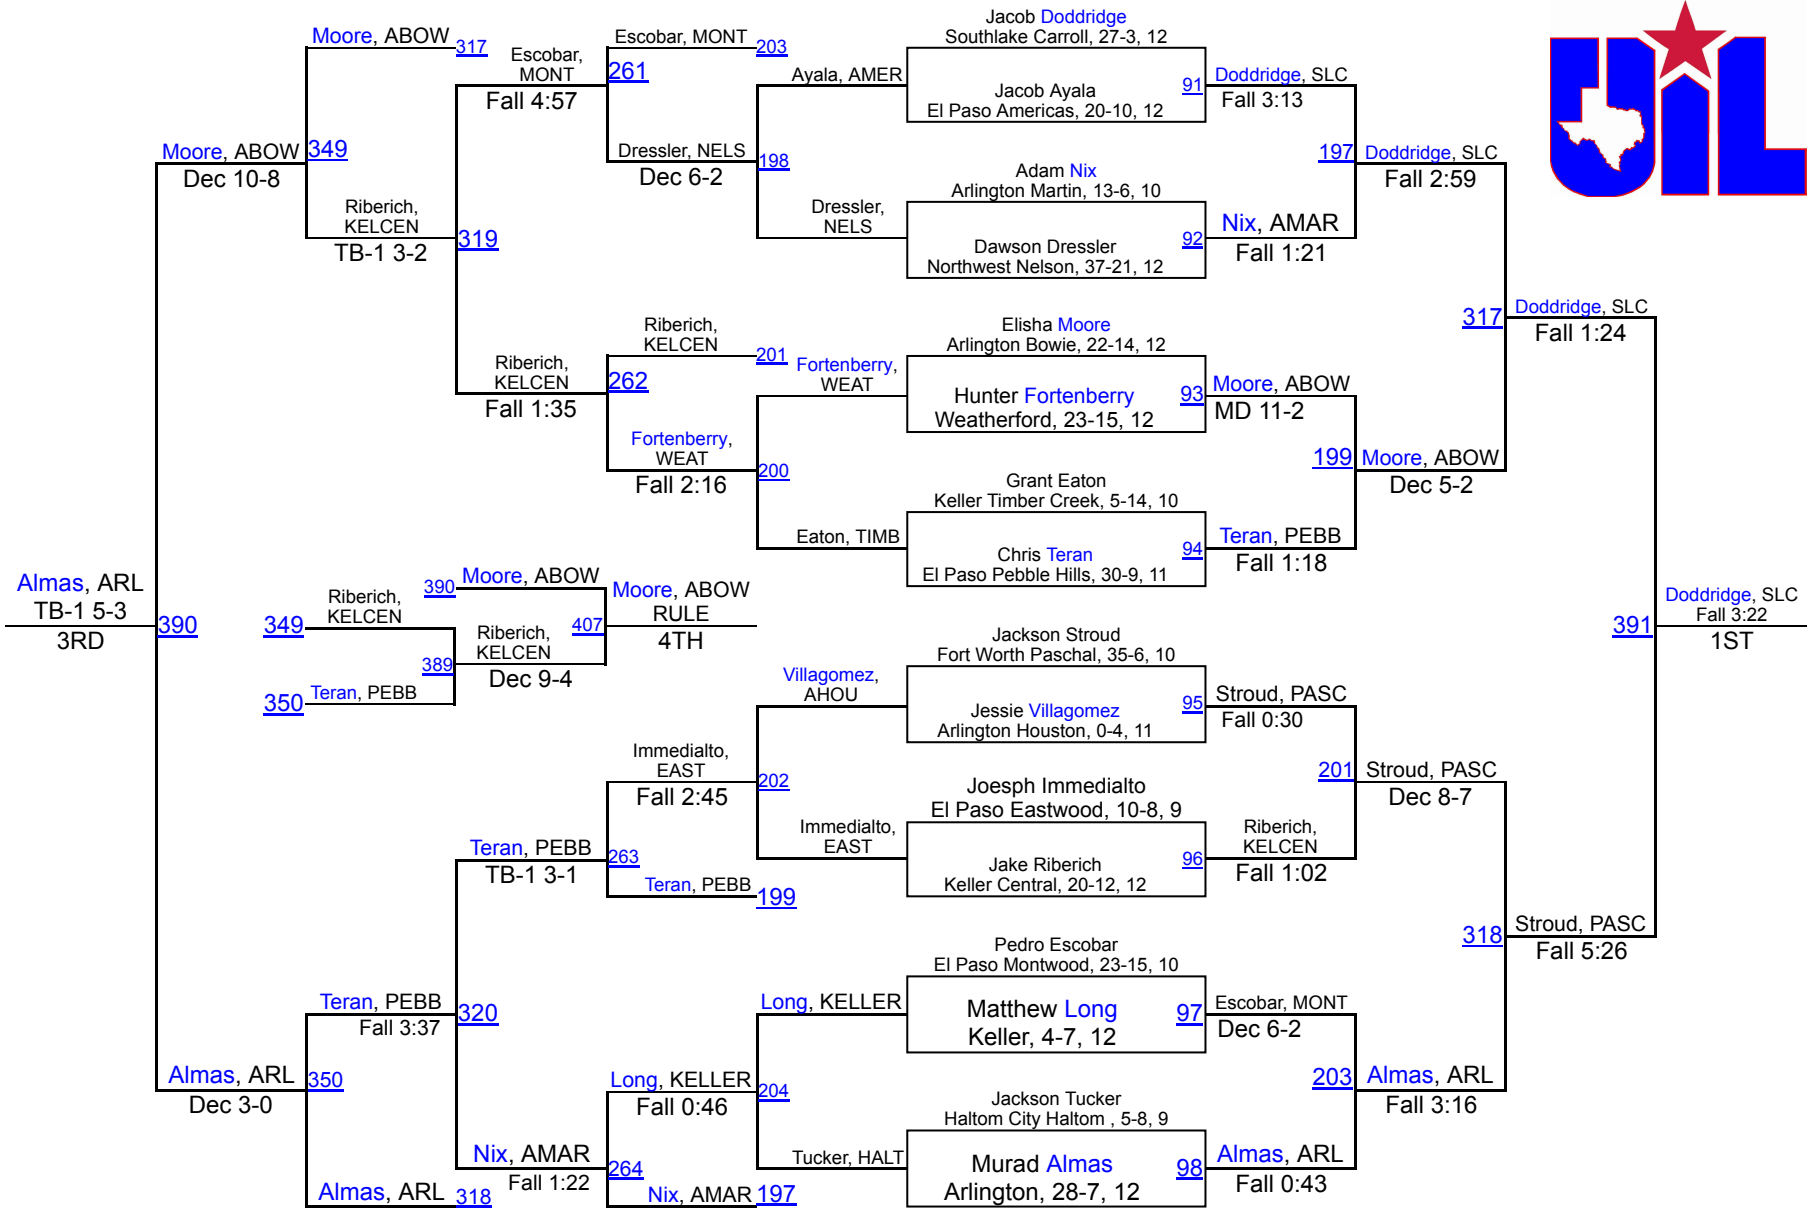

2018 UIL Region 1 - 6A Boys

220 lbs