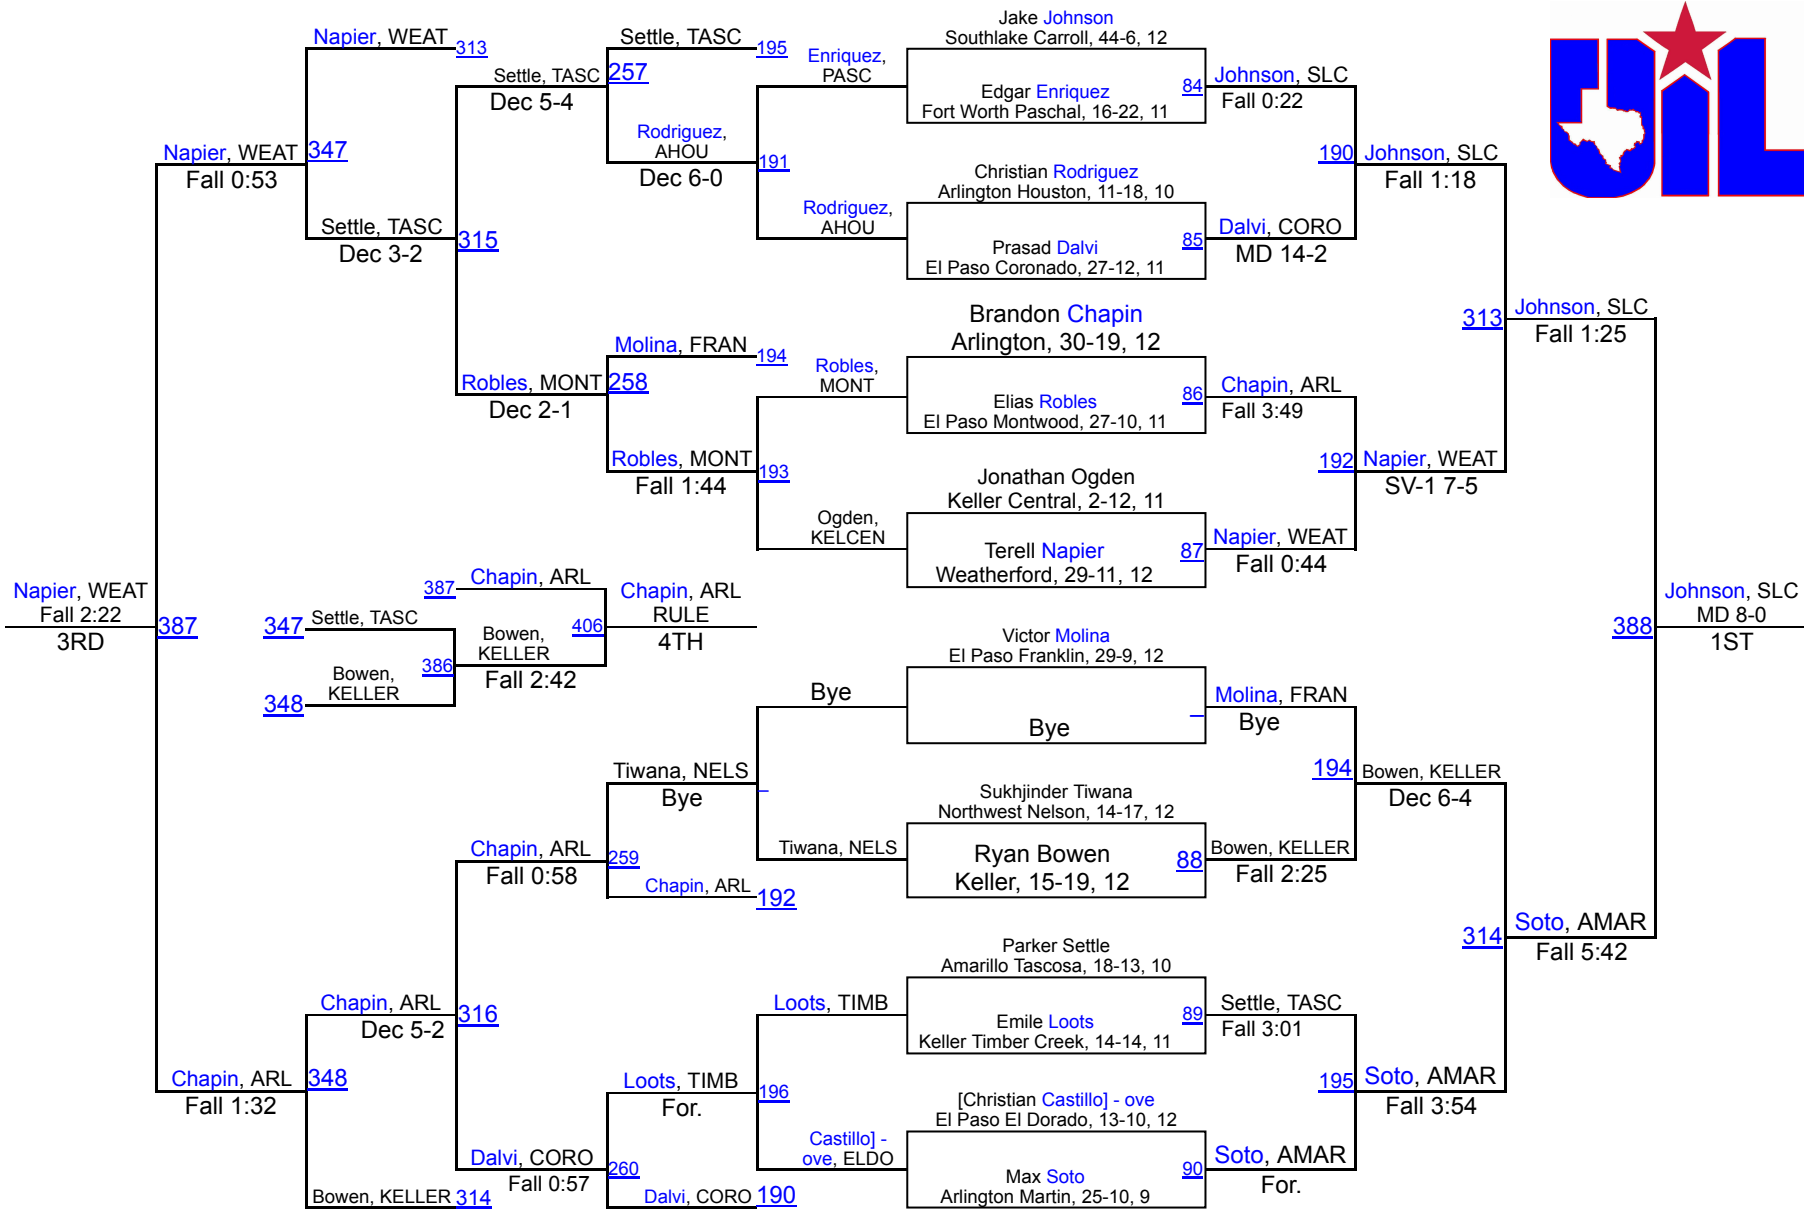

2018 UIL Region 1 - 6A Boys

2018 UIL Region 1 - 6A Boys

2018 UIL Region 1 - 6A Boys

2018 UIL Region 1 - 6A Boys

170 lbs

2018 UIL Region 1 - 6A Boys

2018 UIL Region 1 - 6A Boys

2018 UIL Region 1 - 6A Boys