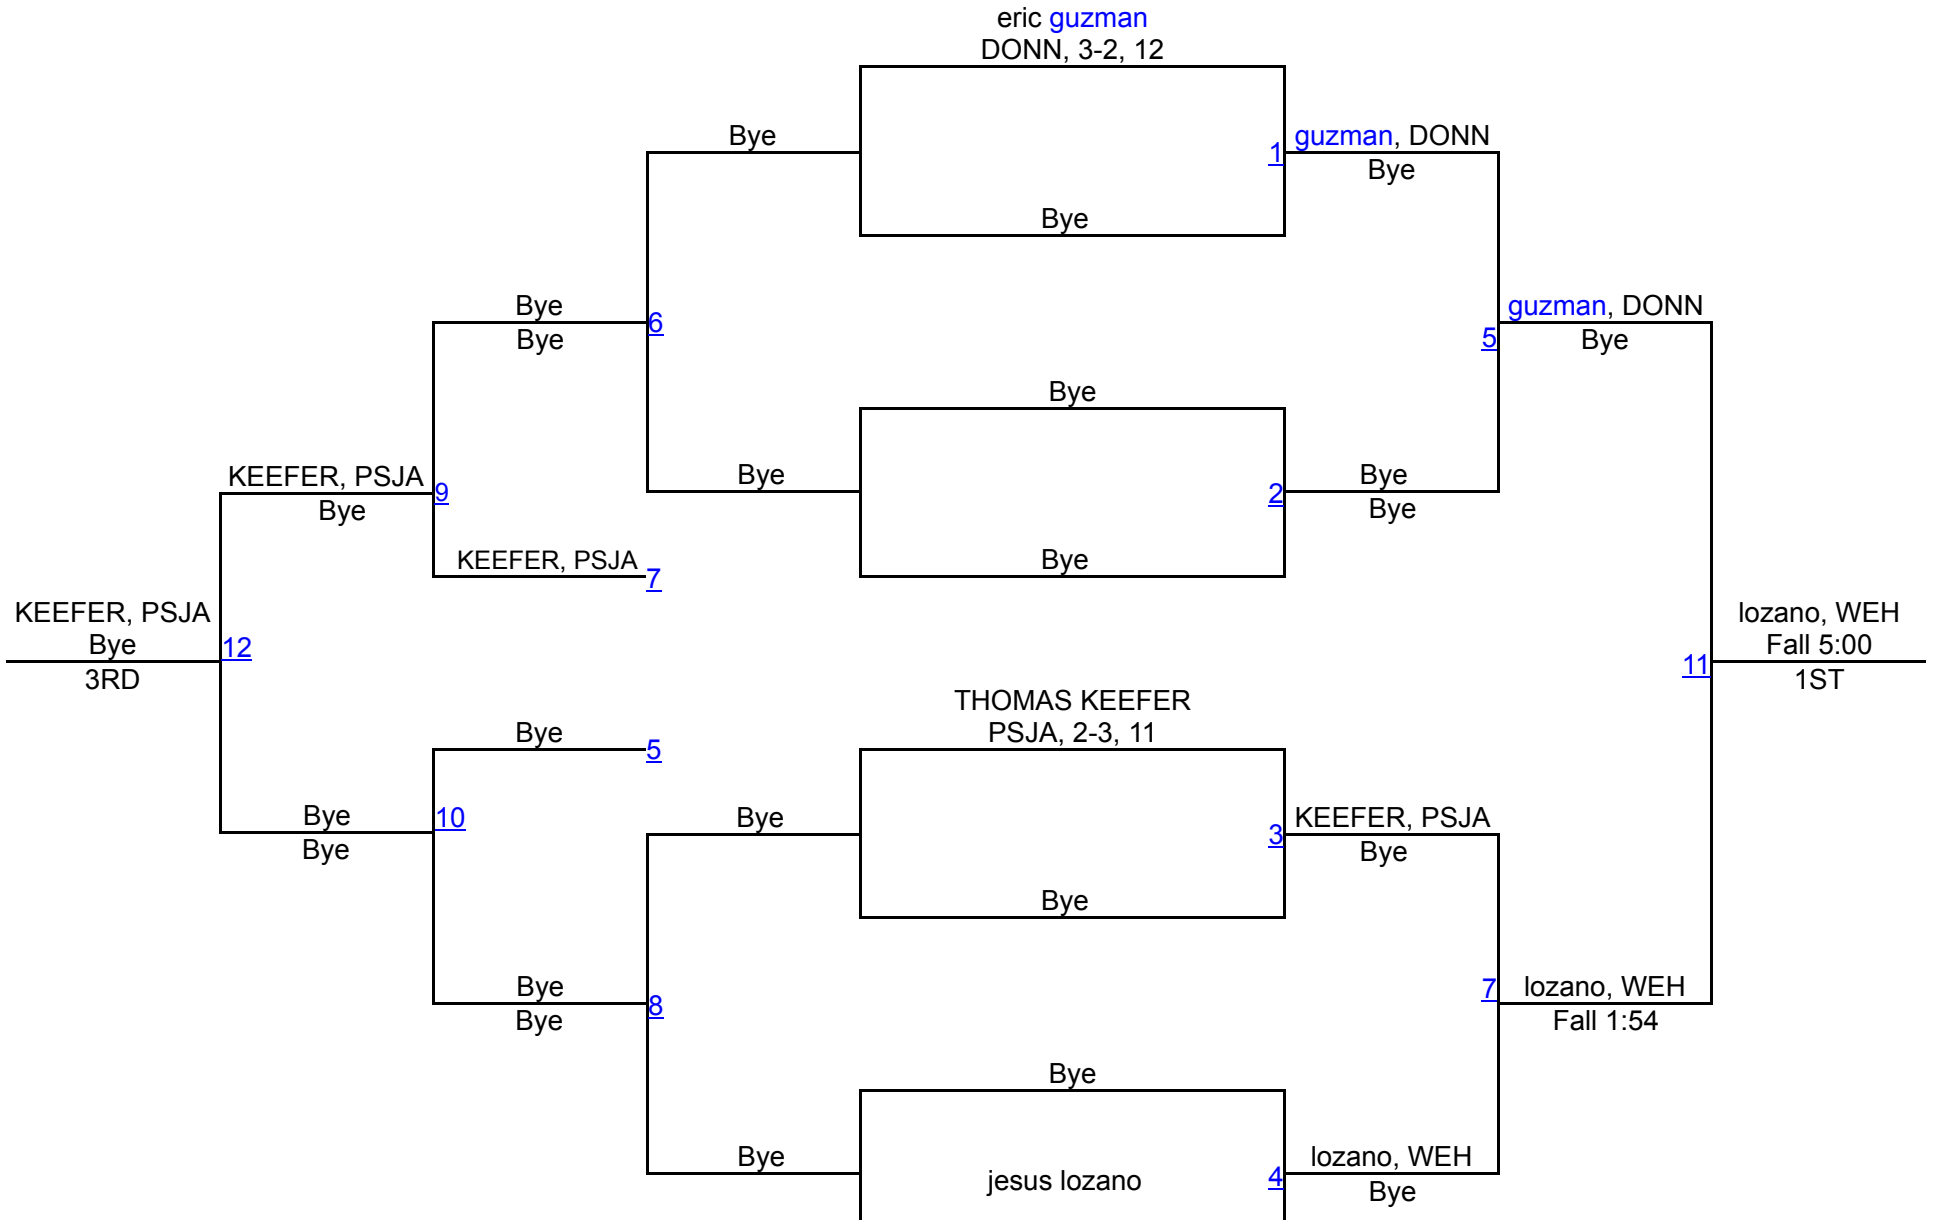

Tomas Garces Invitational(Boys)

285