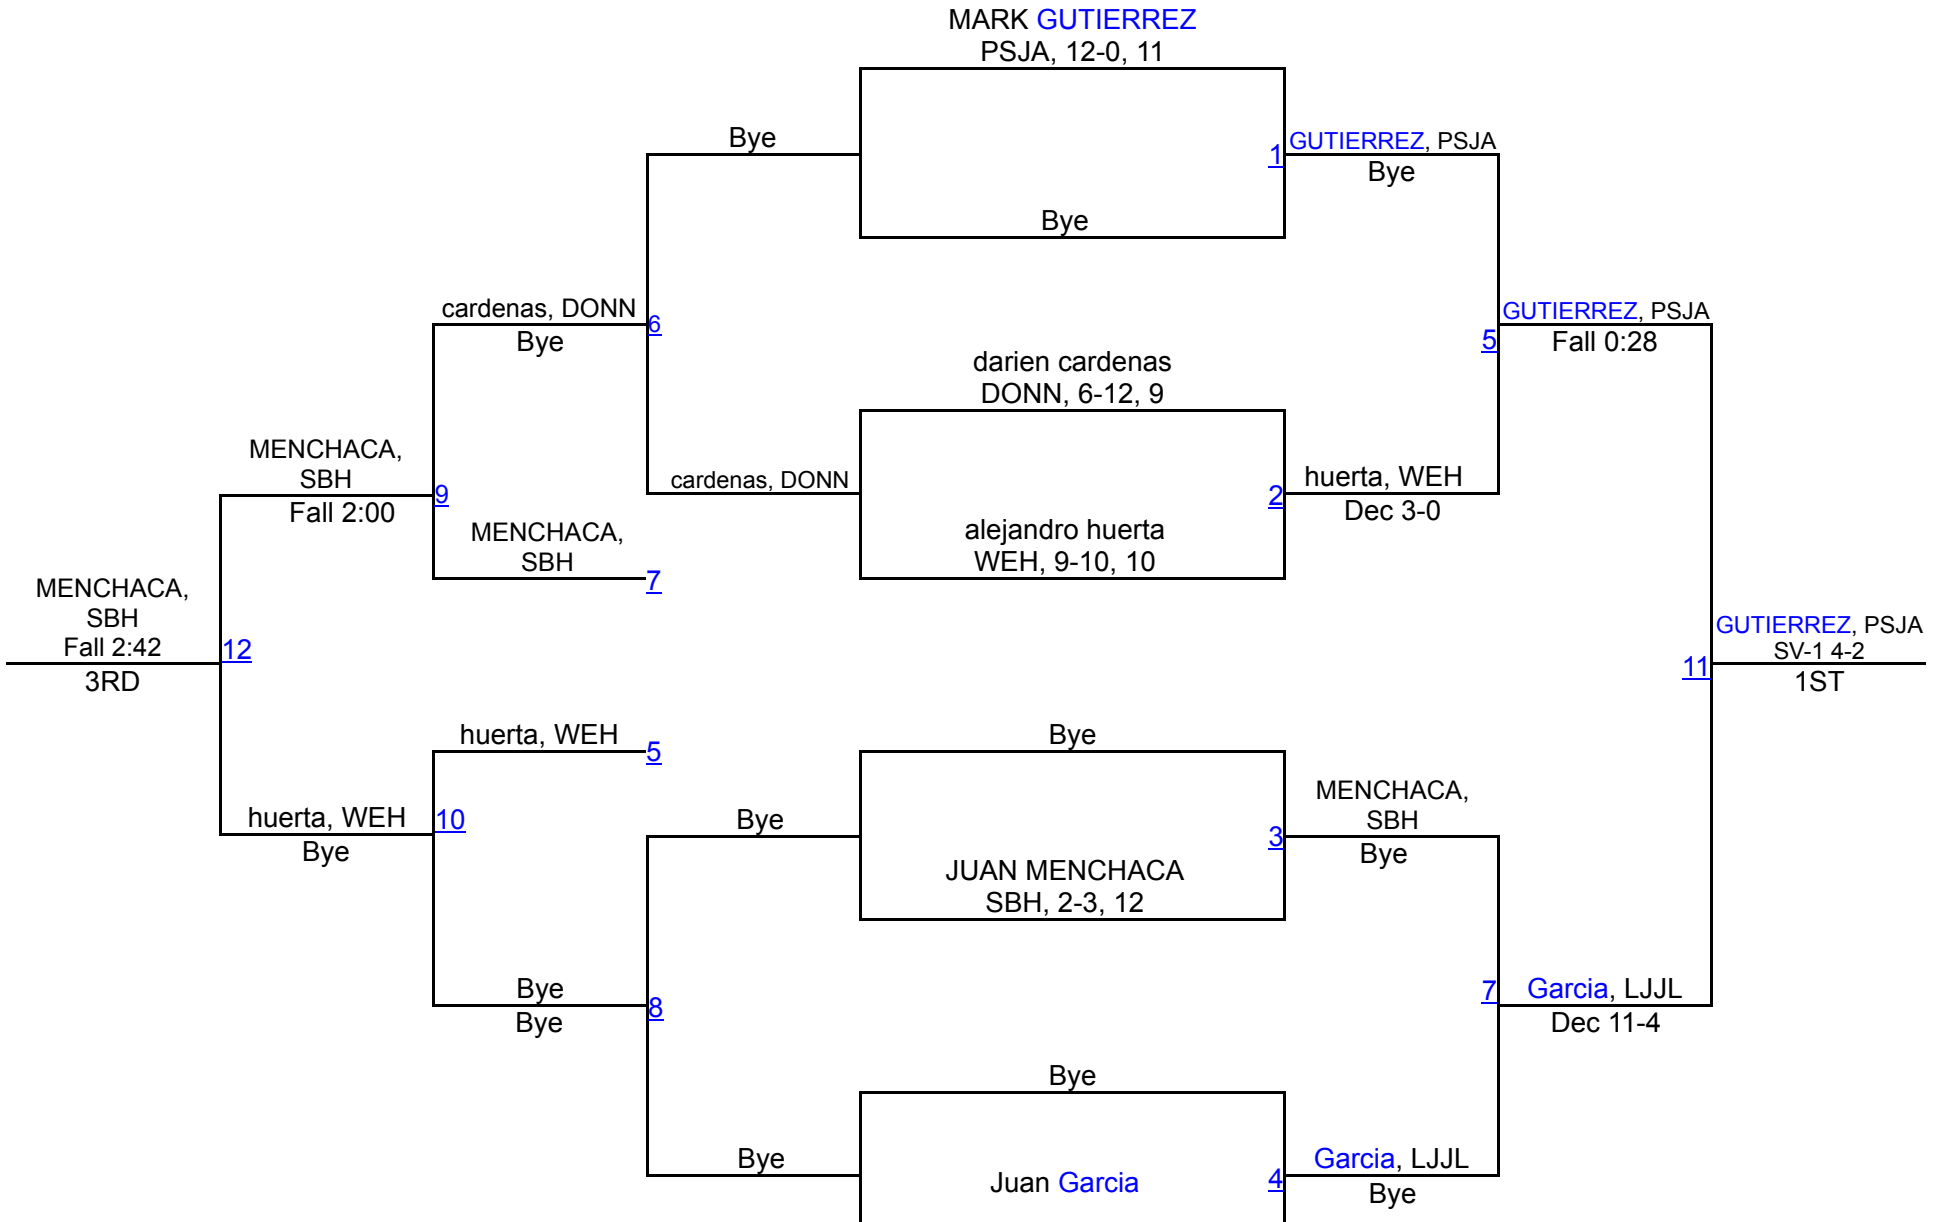

Tomas Garces Invitational(Boys)

220