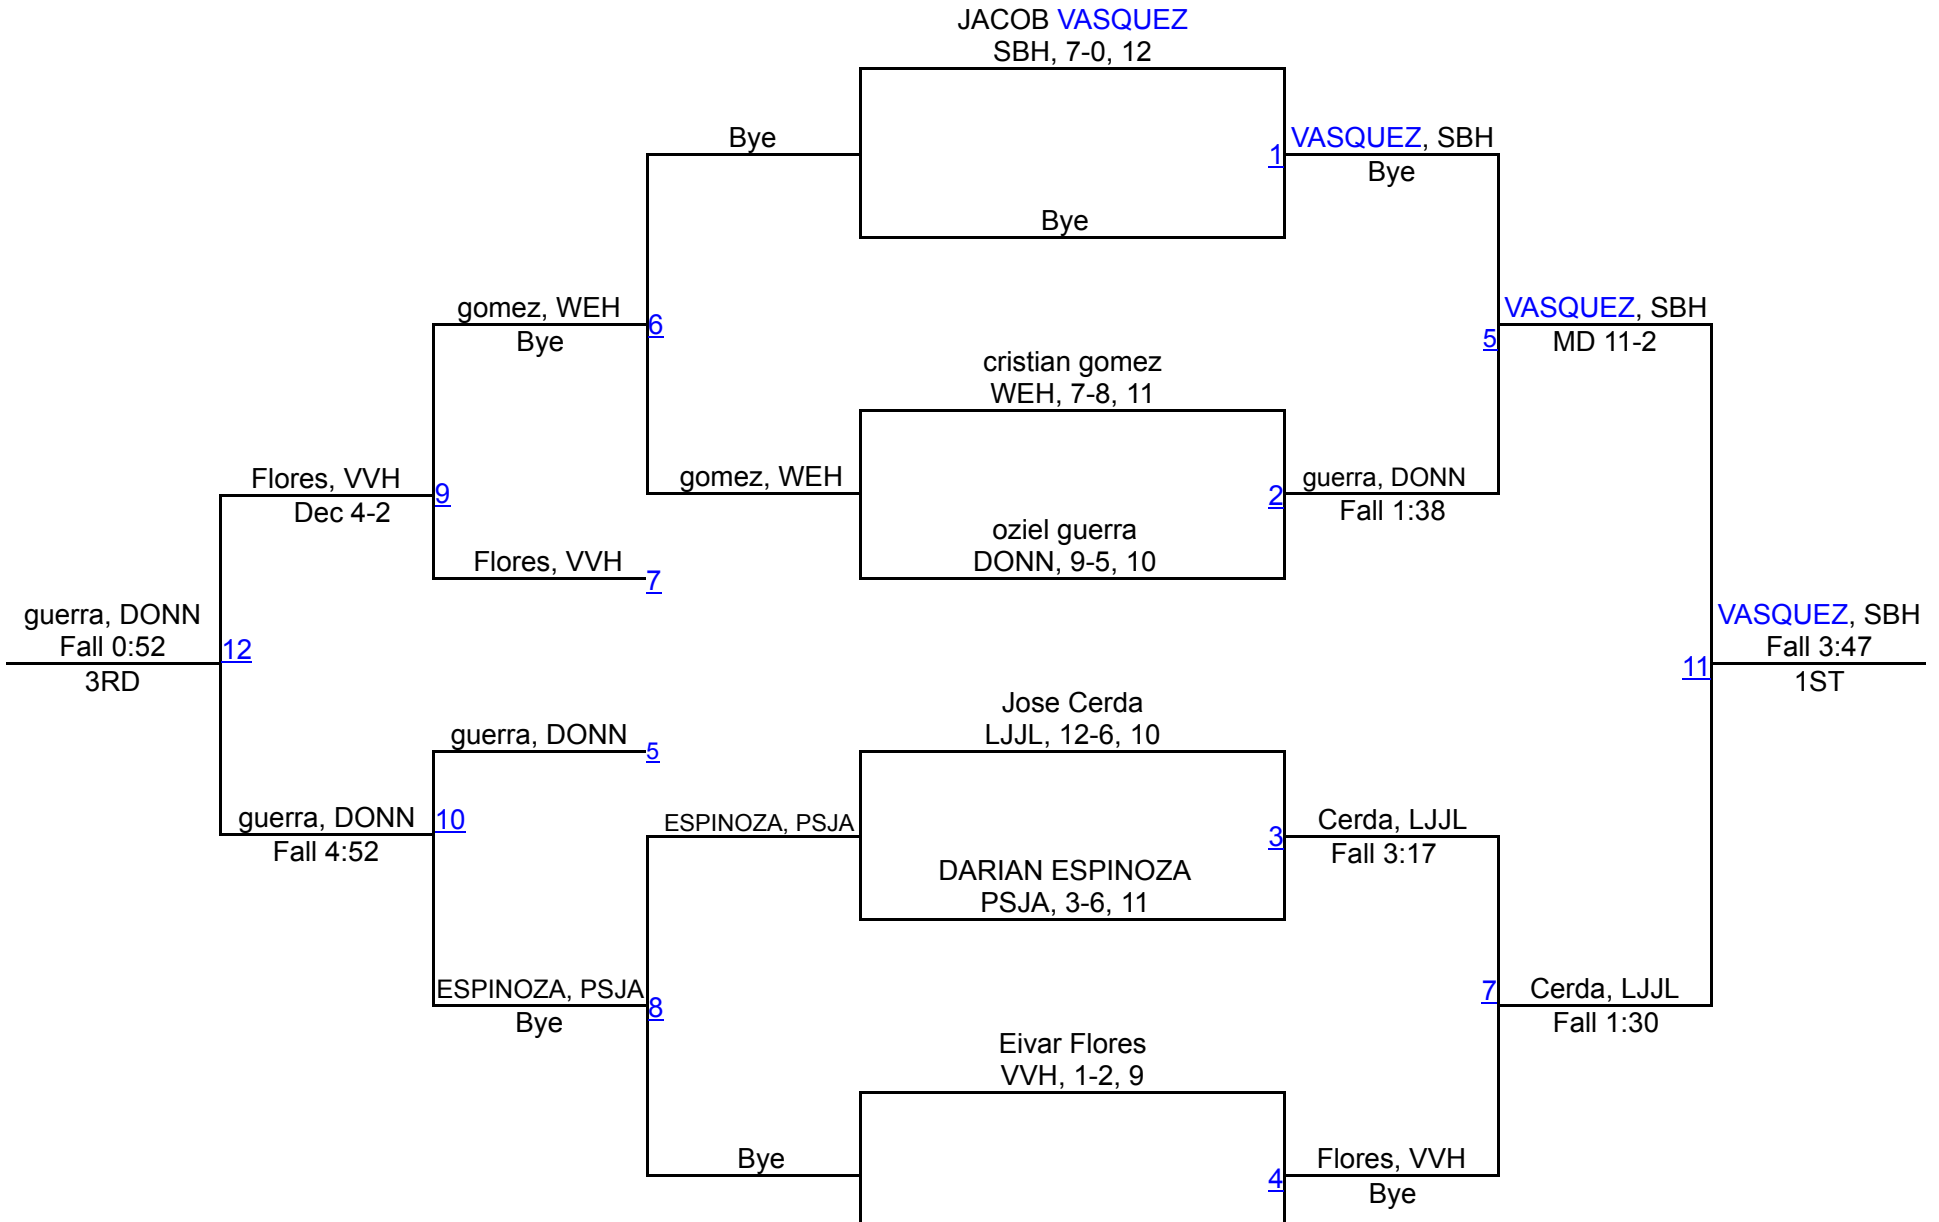

# Tomas Garces Invitational(Boys)

**138**

Bye