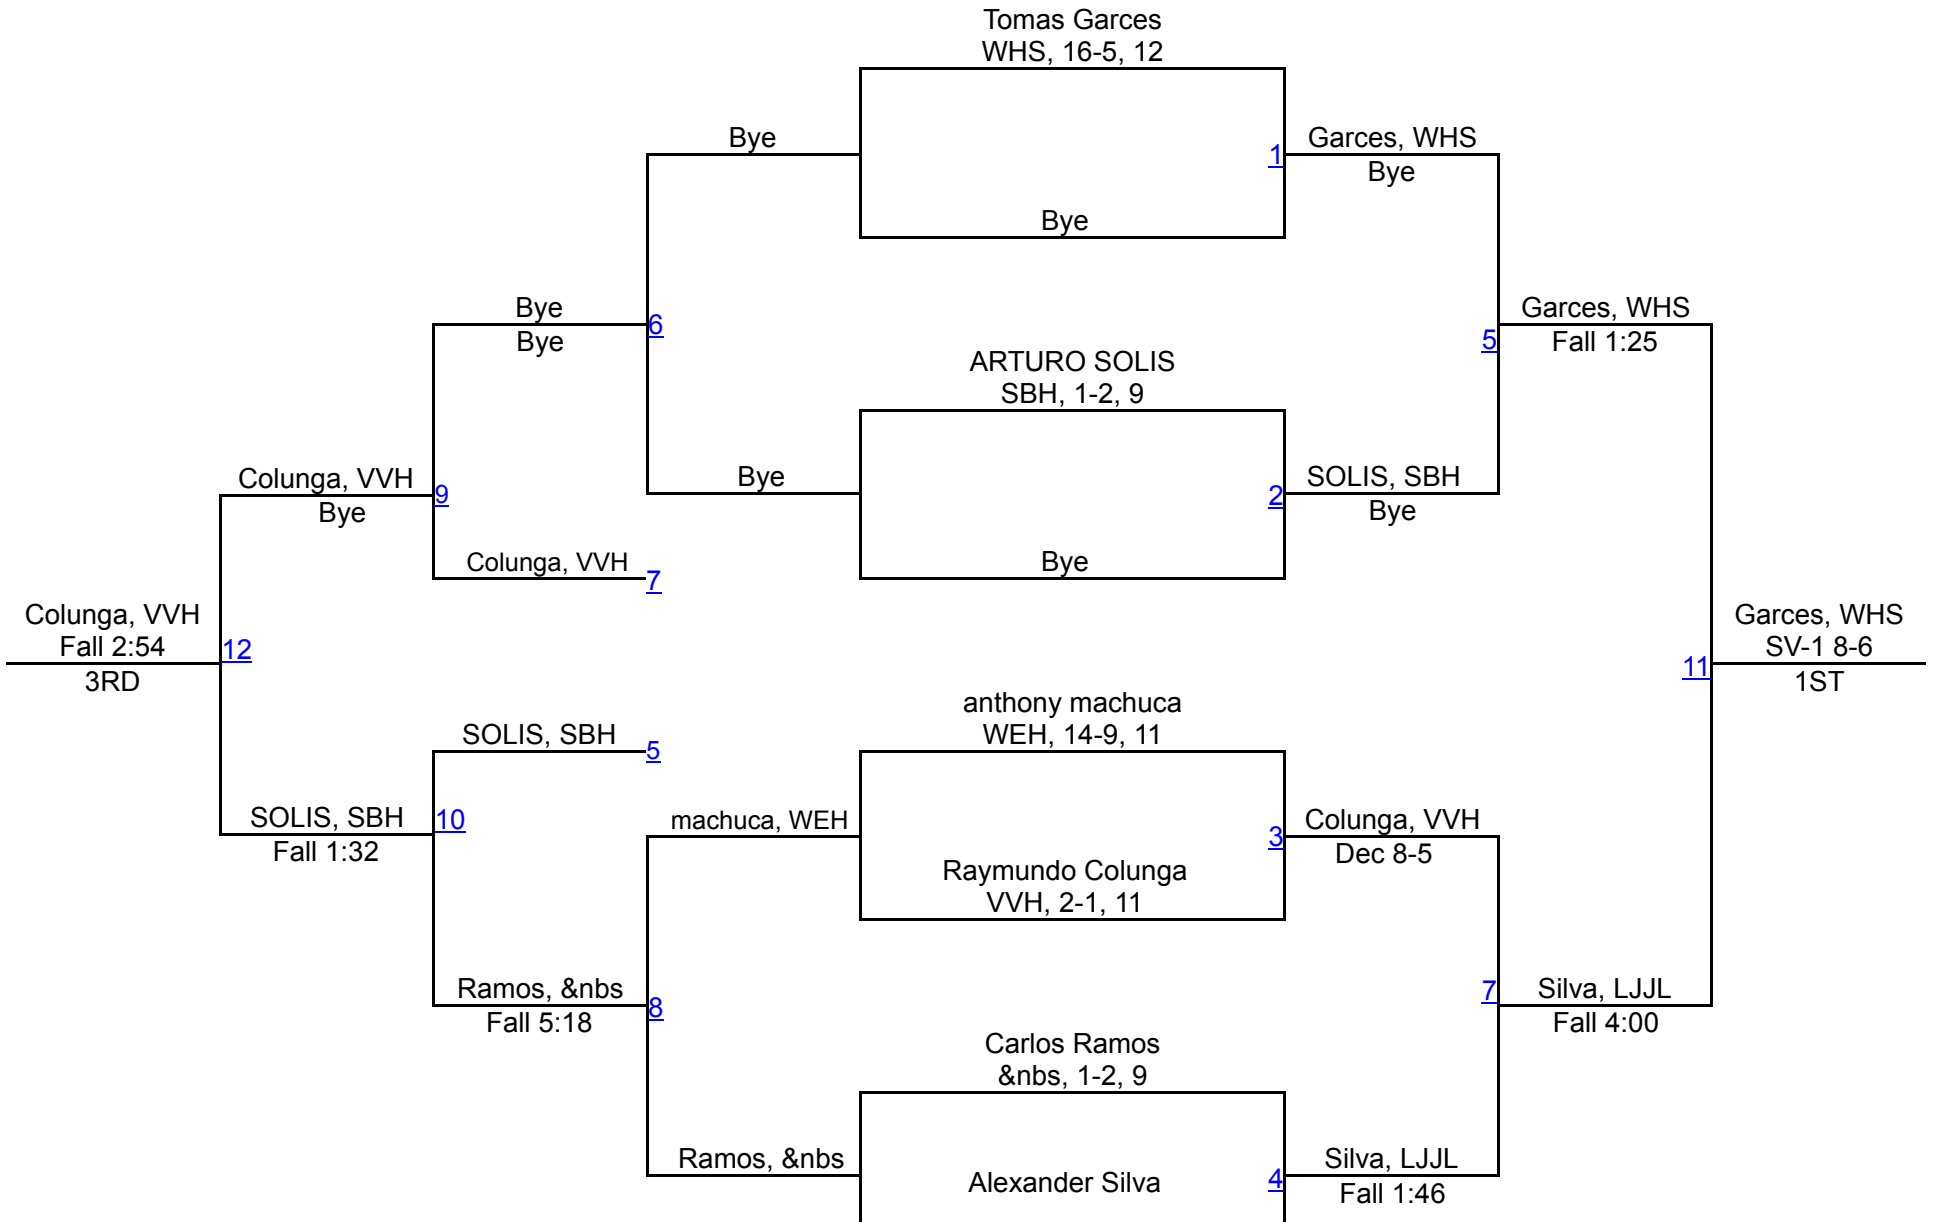

Tomas Garces Invitational(Boys)

195