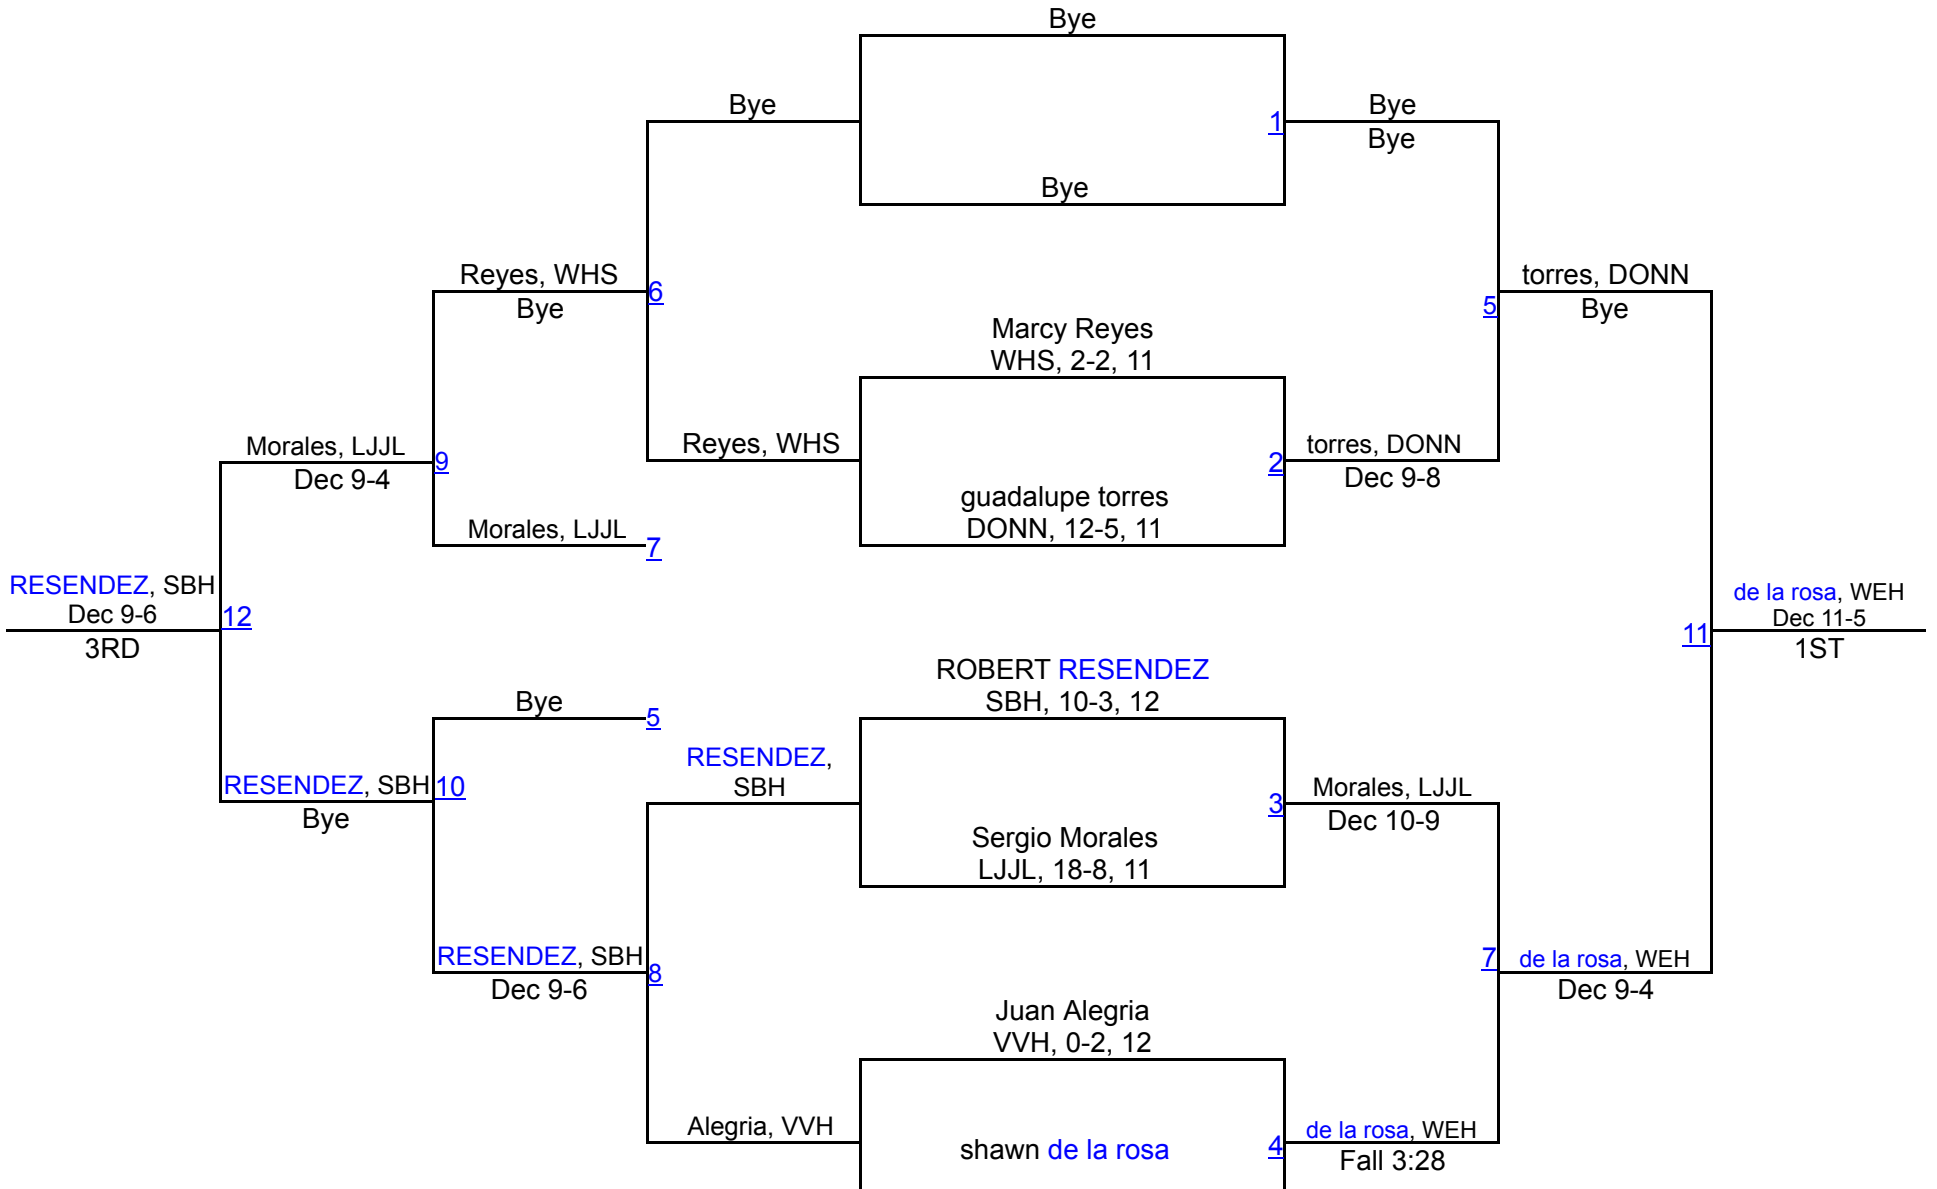

Tomas Garces Invitational(Boys)

145