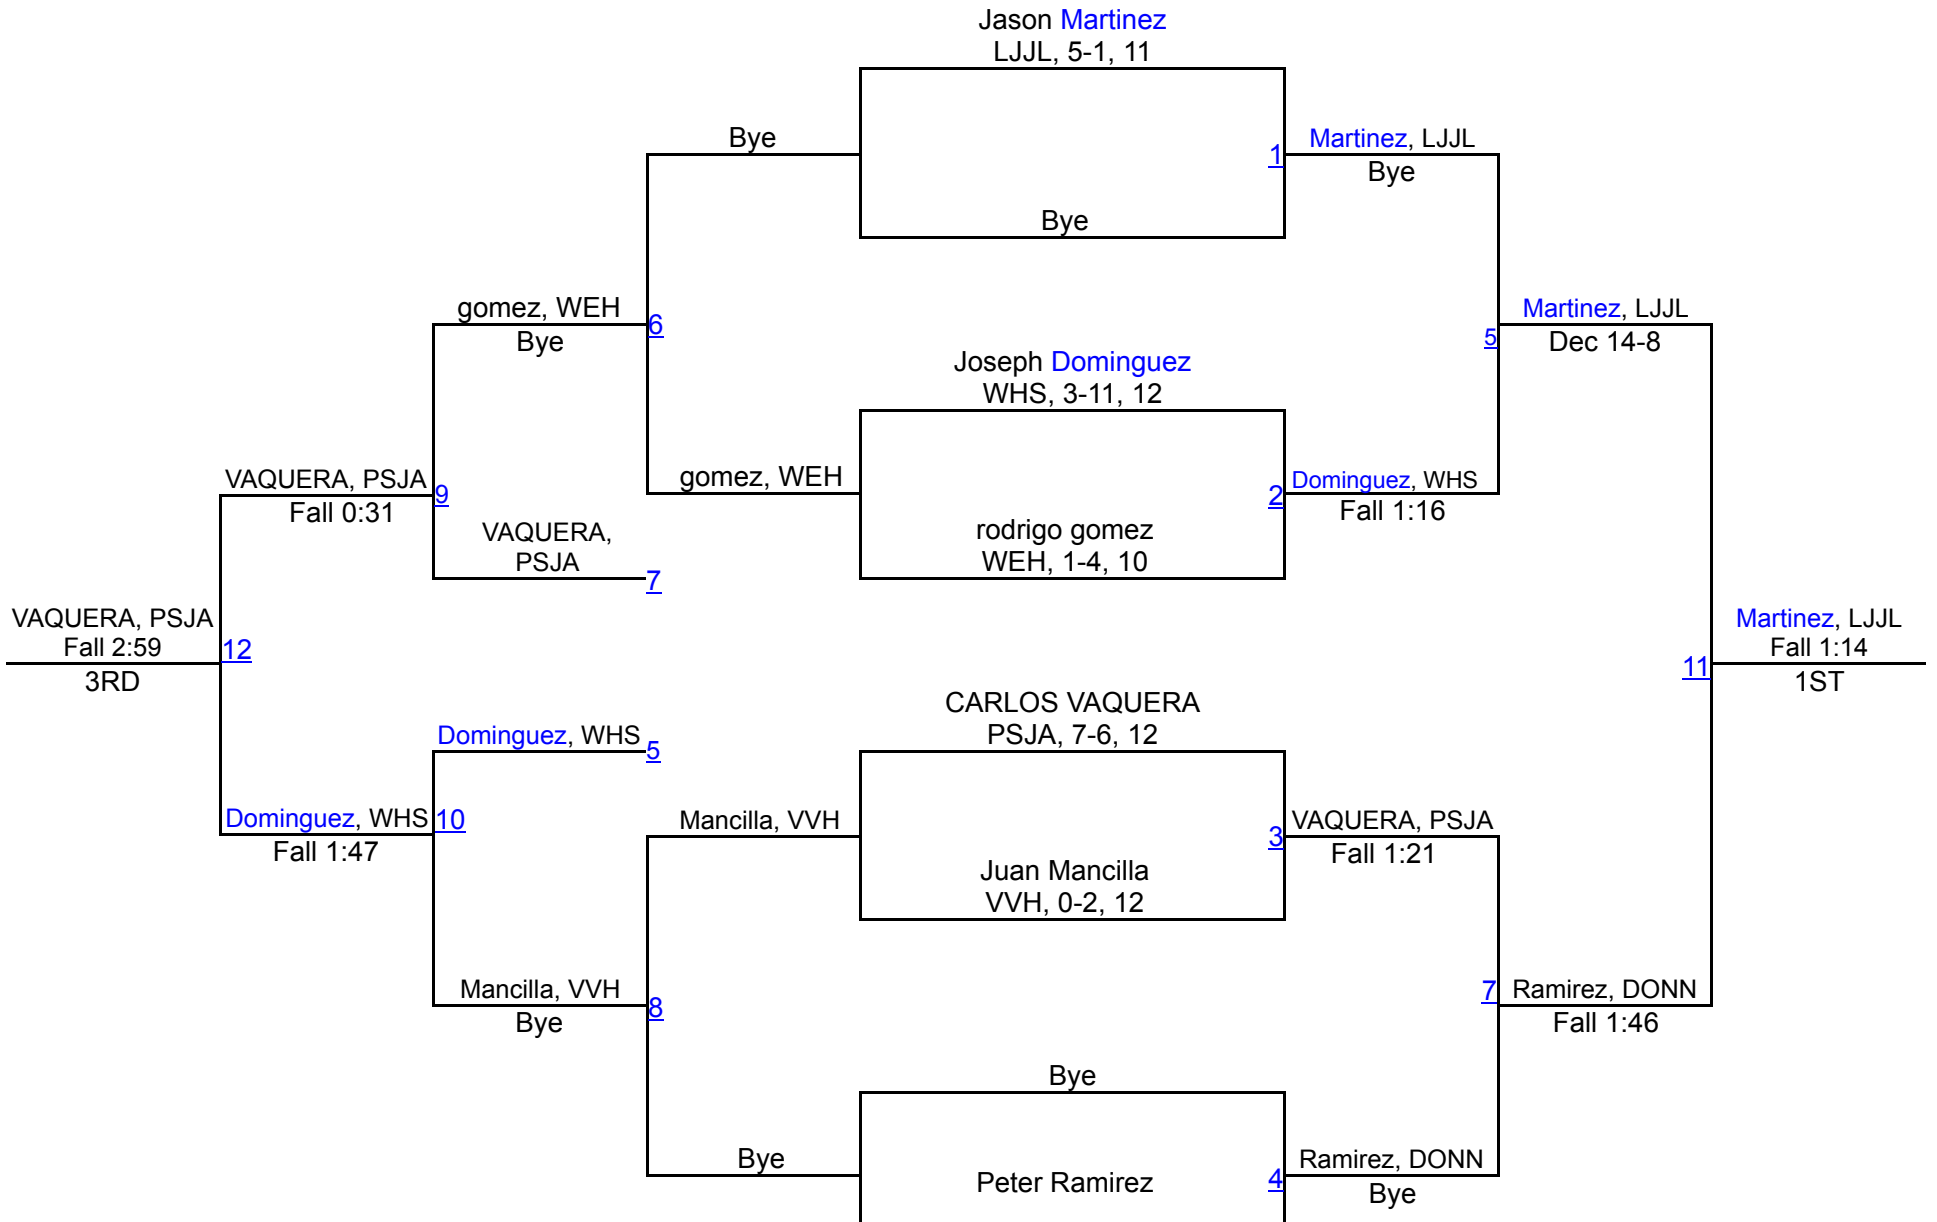

Tomas Garces Invitational(Boys)

170