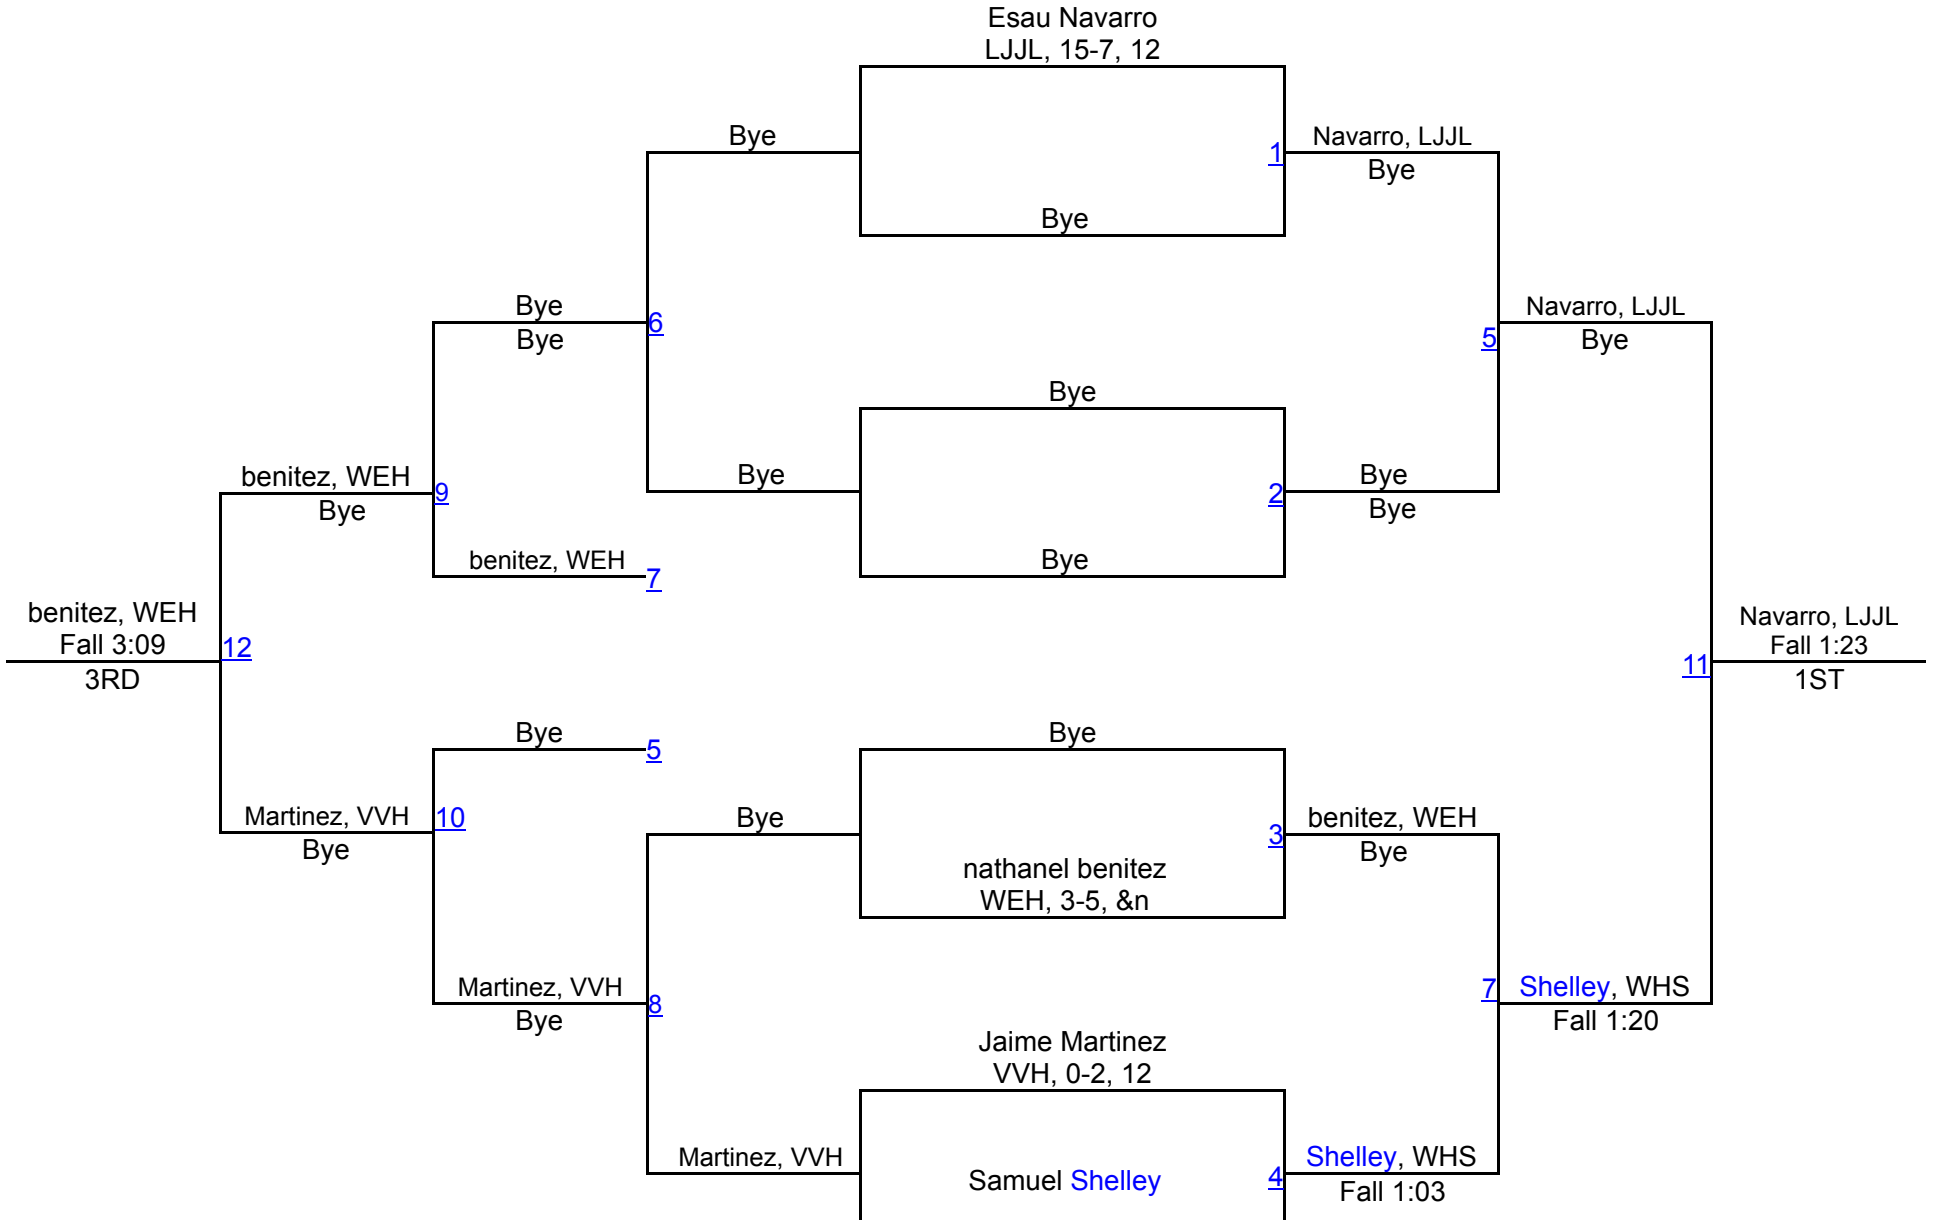

Tomas Garces Invitational(Boys)

182