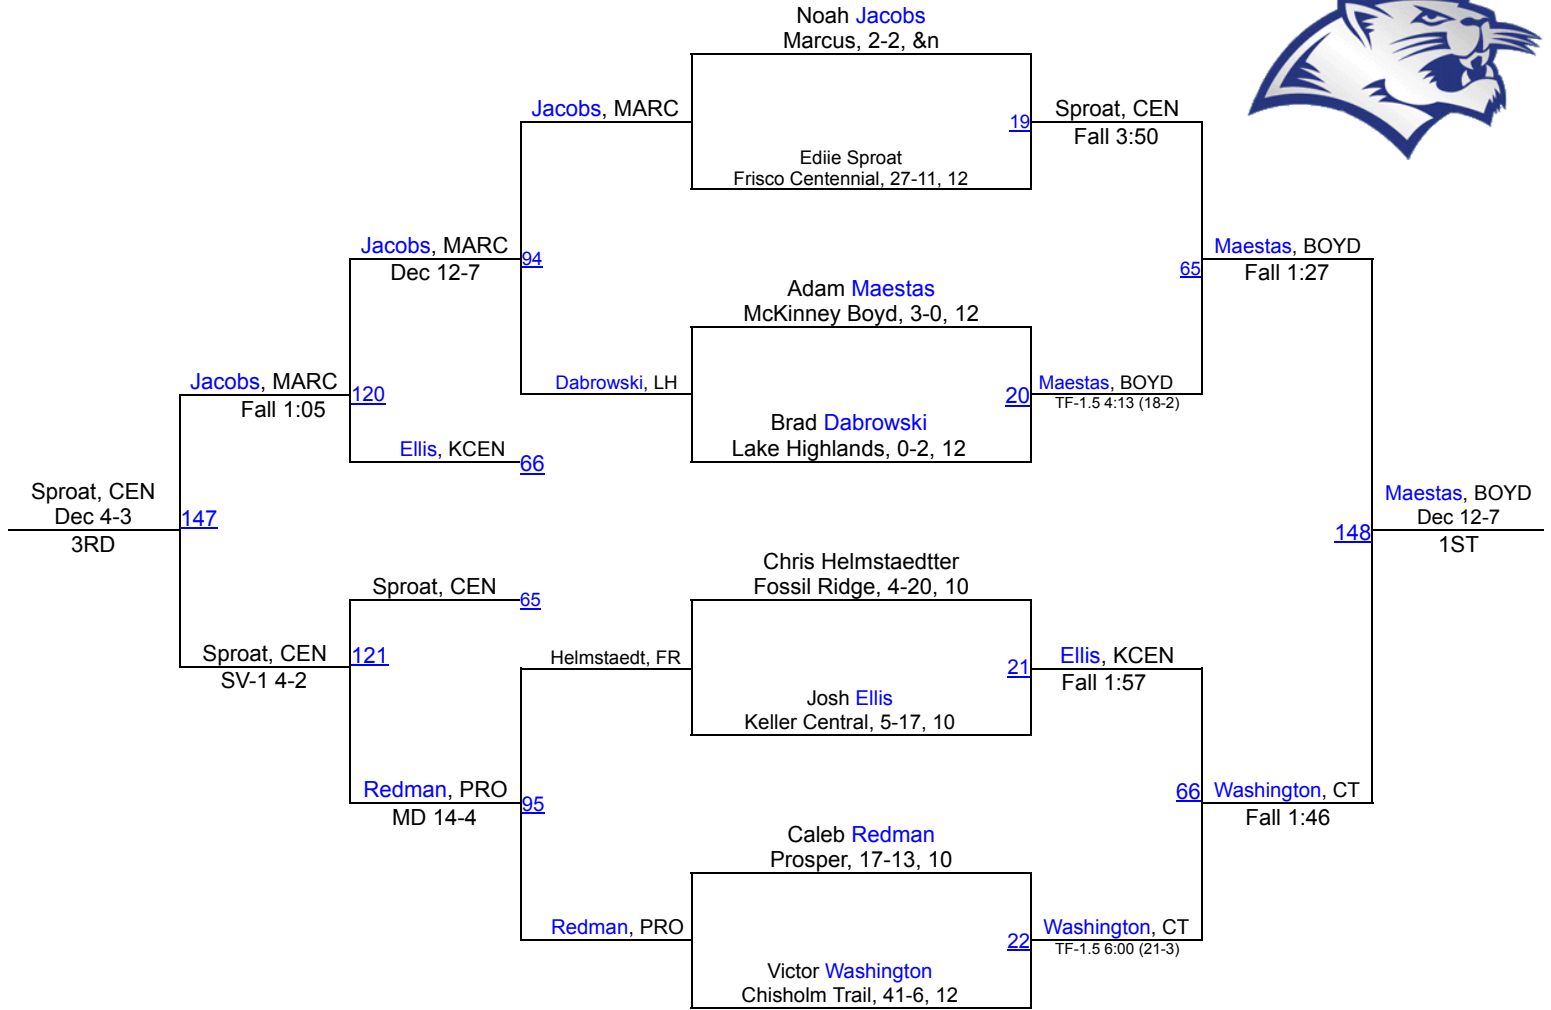

Jaguar Invitational

106 lbs

Jaguar Invitational

113 lbs

Jaguar Invitational

126 lbs

Jaguar Invitational

132 lbs