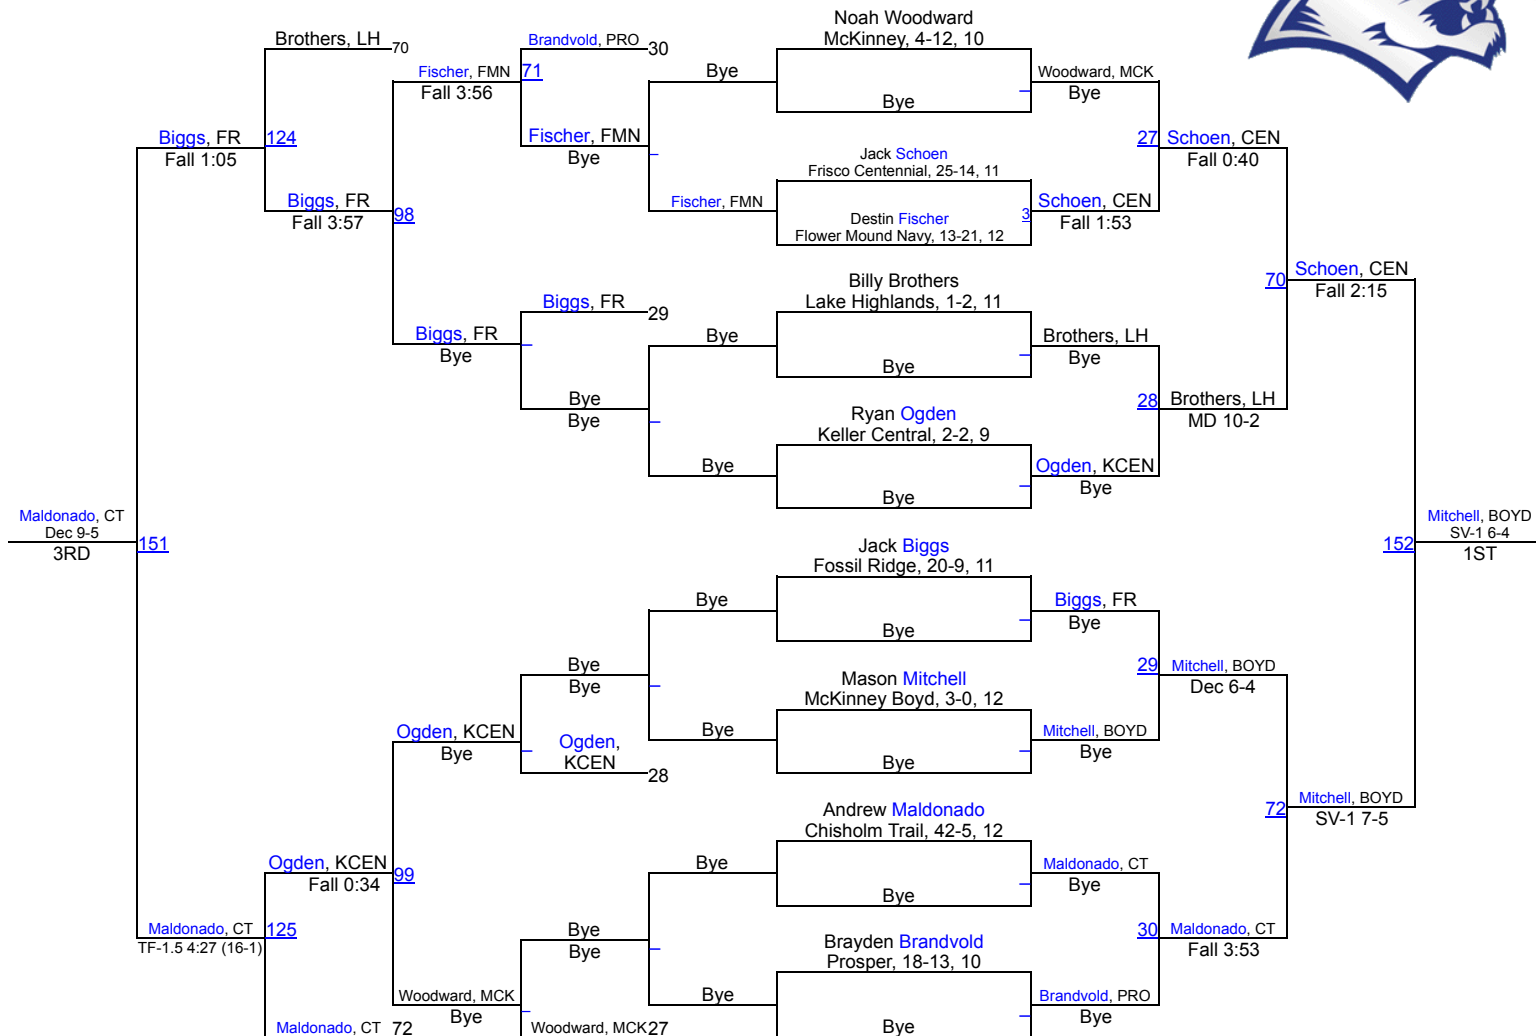

Jaguar Invitational

106 lbs

Jaguar Invitational

113 lbs

Jaguar Invitational

126 lbs

Jaguar Invitational

132 lbs

Jaguar Invitational

138 lbs

Jaguar Invitational

145 lbs

Jaguar Invitational

152 lbs

Jaguar Invitational

182 lbs