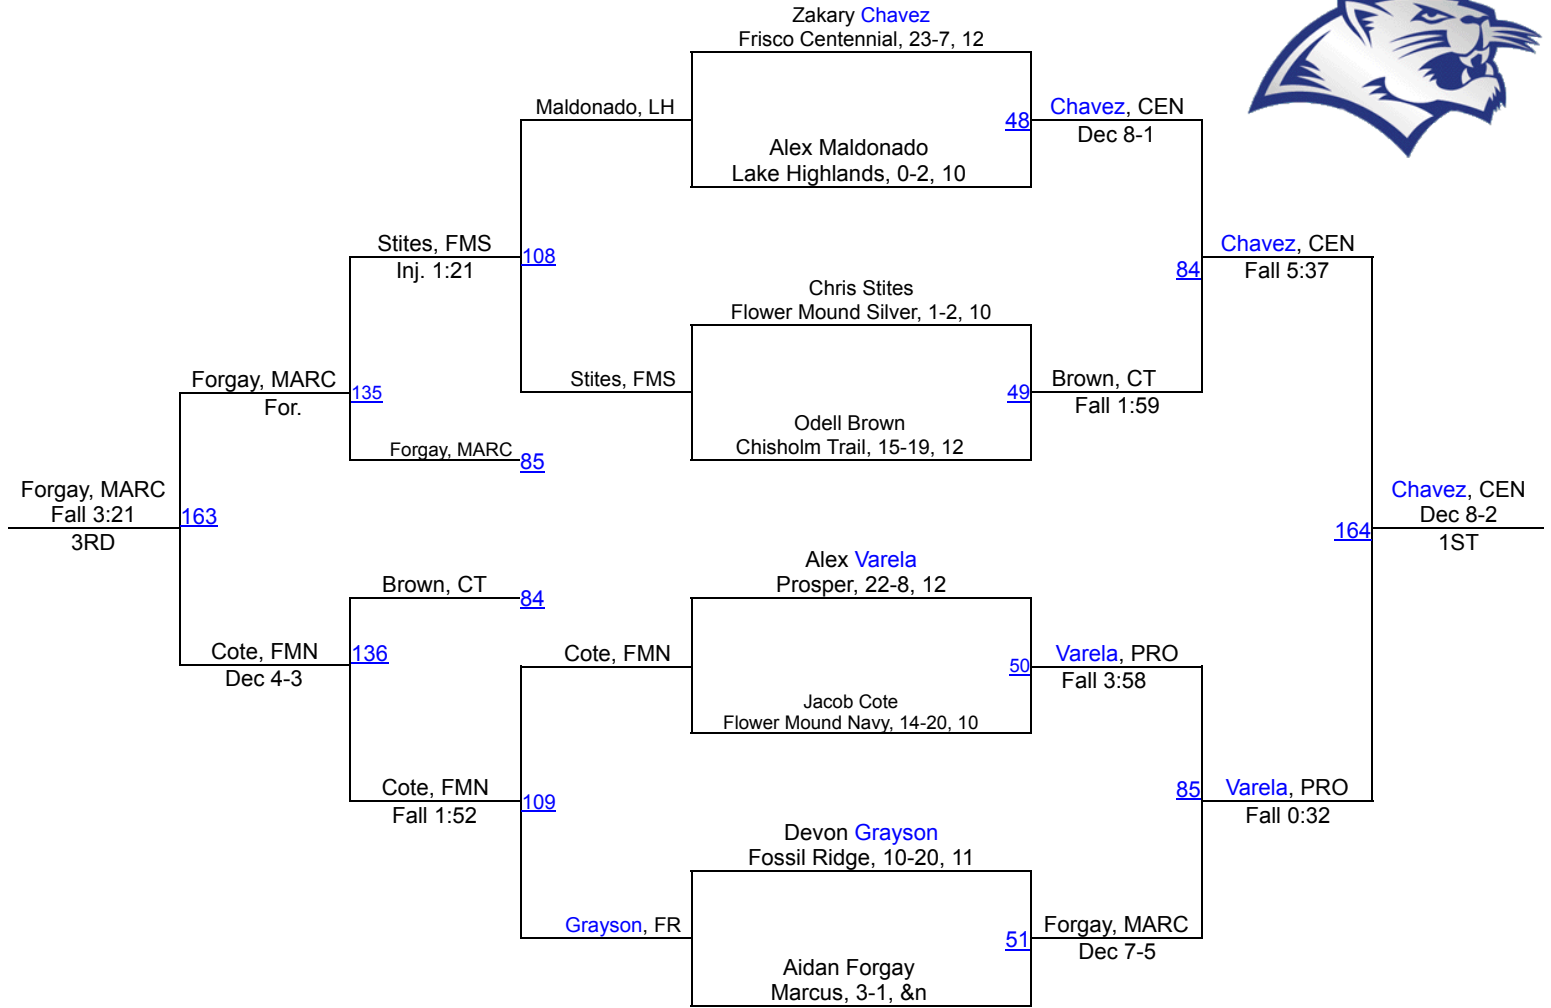

Jaguar Invitational

220 lbs