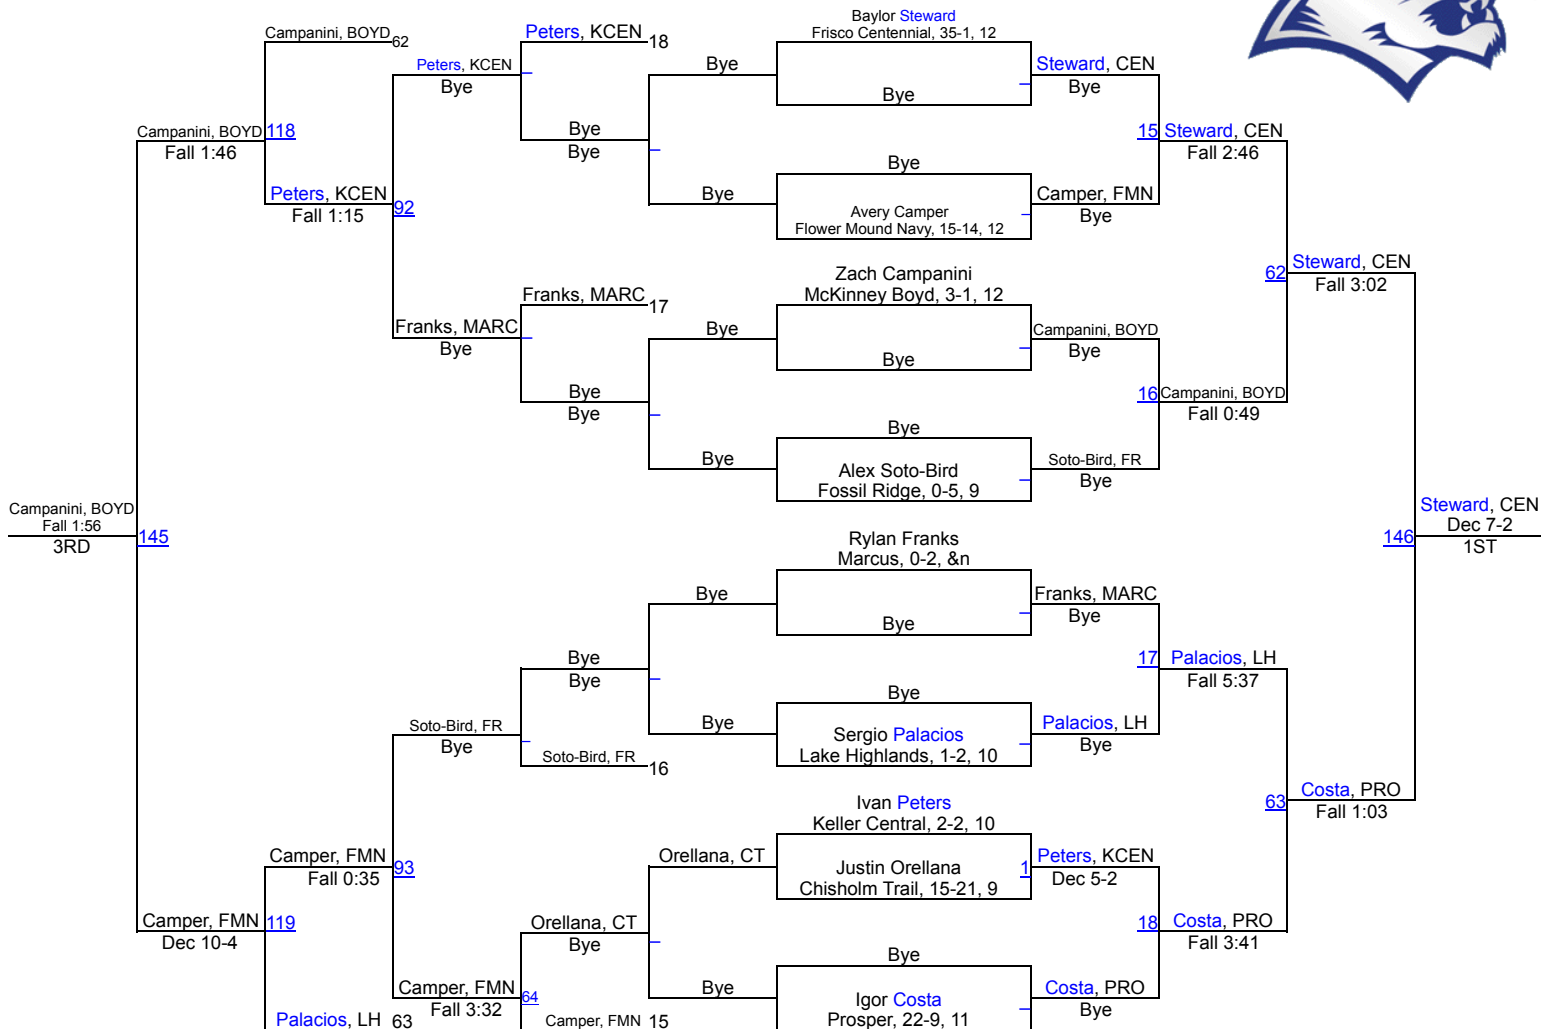

Jaguar Invitational

106 lbs

Jaguar Invitational

113 lbs

Jaguar Invitational

126 lbs

Jaguar Invitational

132 lbs