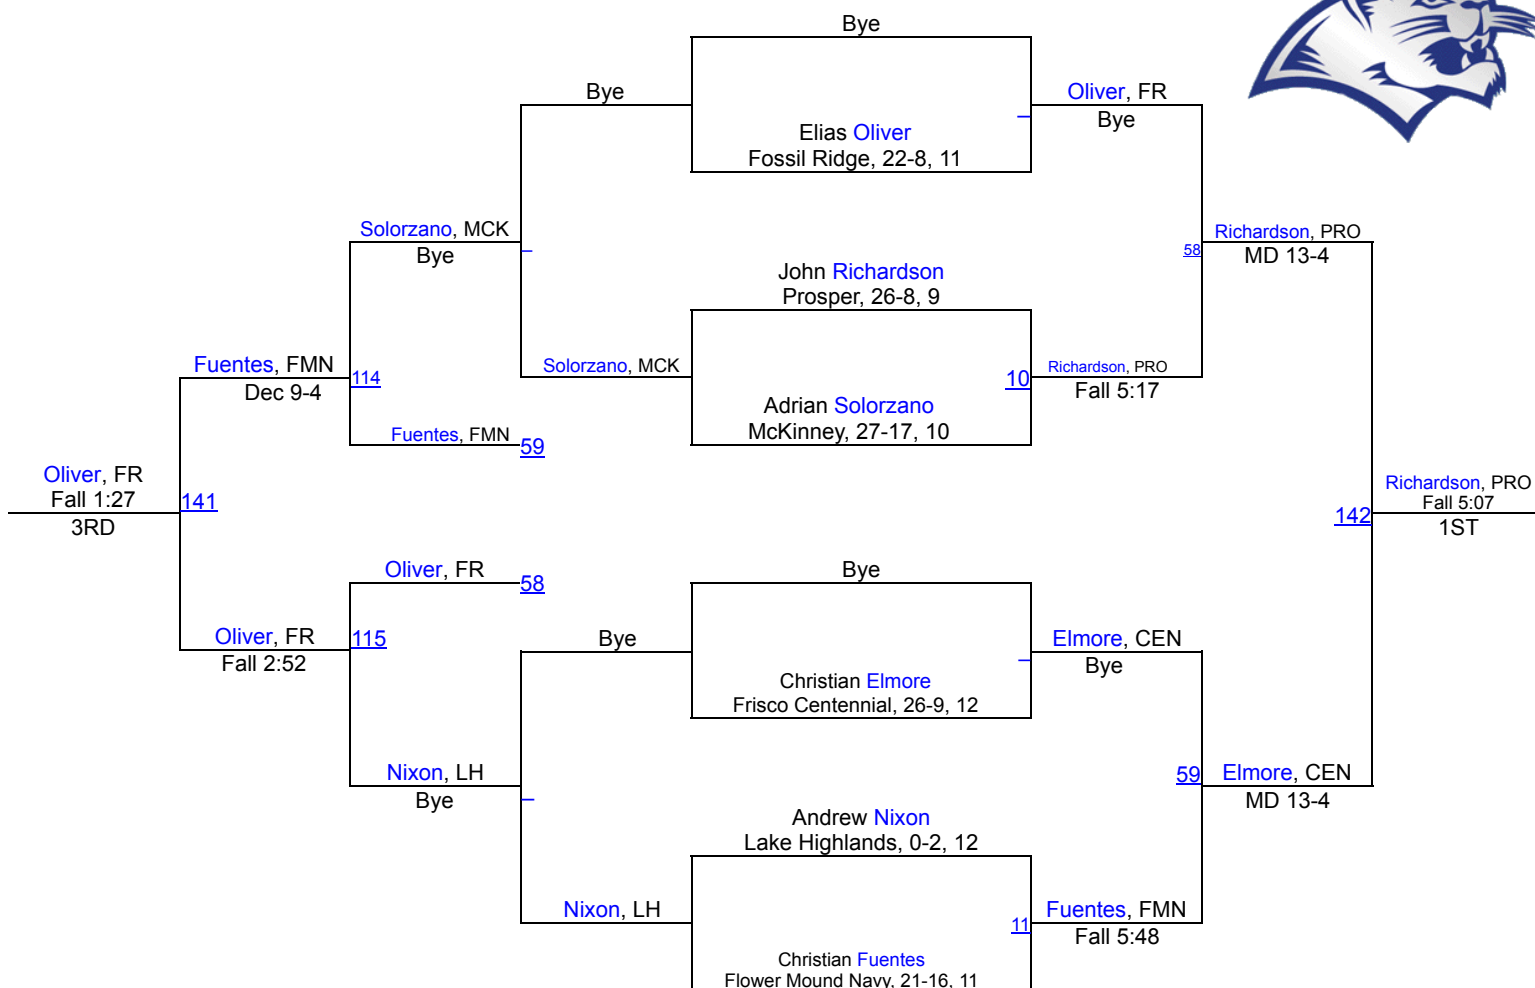

Jaguar Invitational

106 lbs

Jaguar Invitational

113 lbs

Jaguar Invitational

126 lbs

Jaguar Invitational

132 lbs