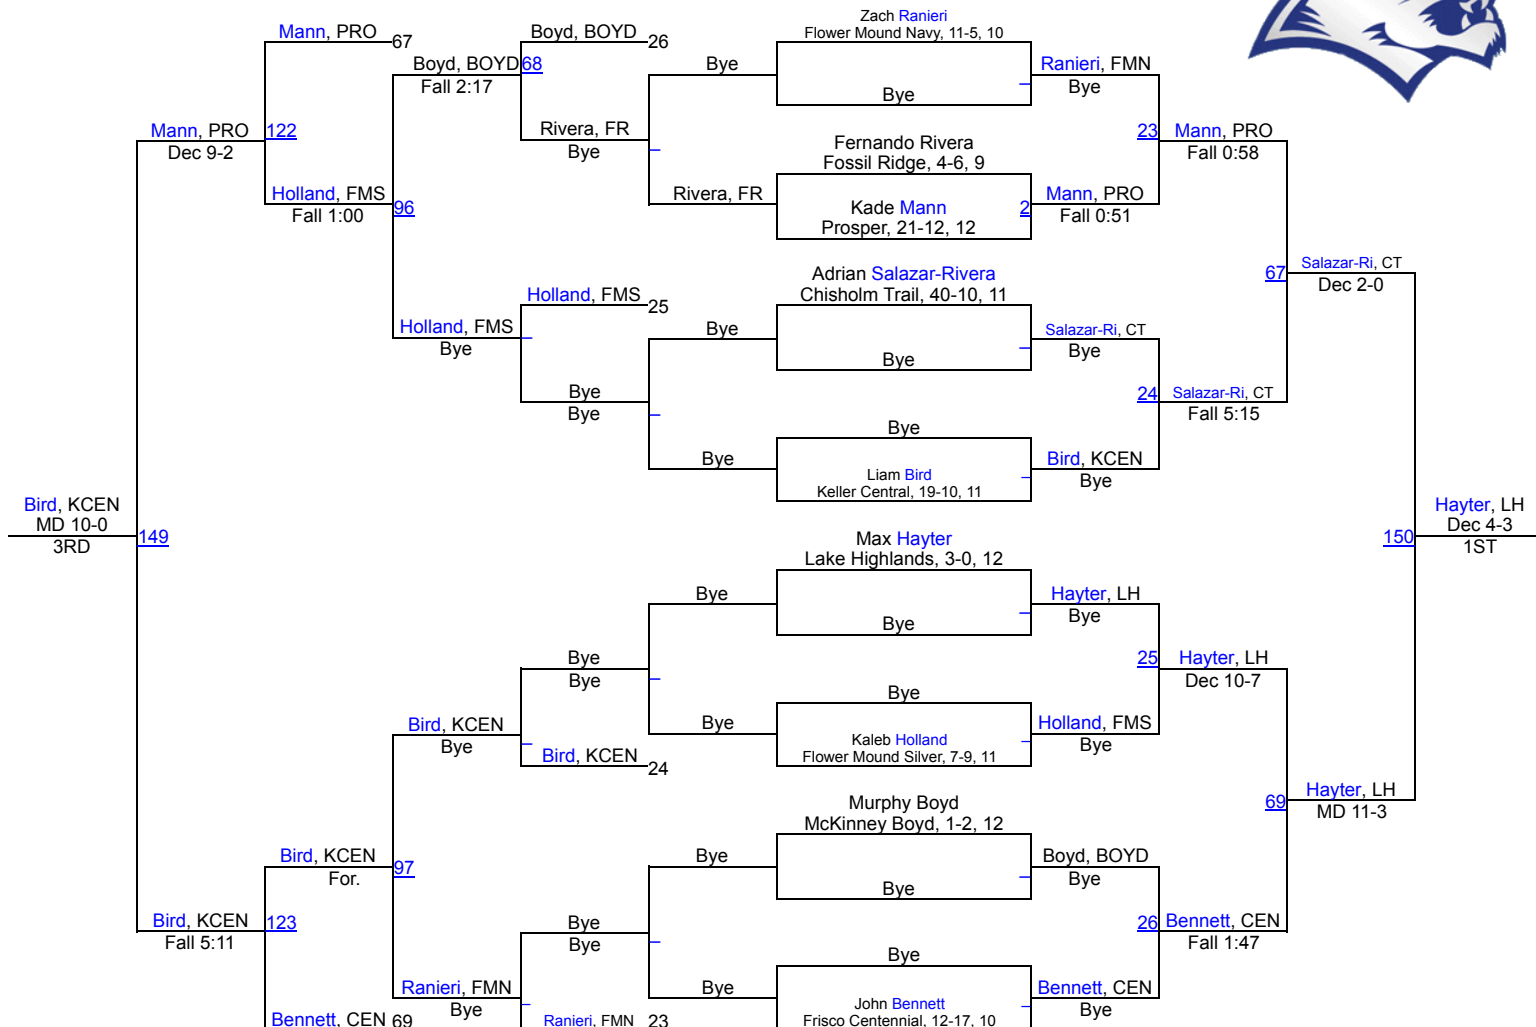

Jaguar Invitational

106 lbs

Jaguar Invitational

113 lbs

Jaguar Invitational

126 lbs

Jaguar Invitational

132 lbs

Jaguar Invitational

138 lbs

Jaguar Invitational

145 lbs

Jaguar Invitational

152 lbs

Jaguar Invitational

182 lbs