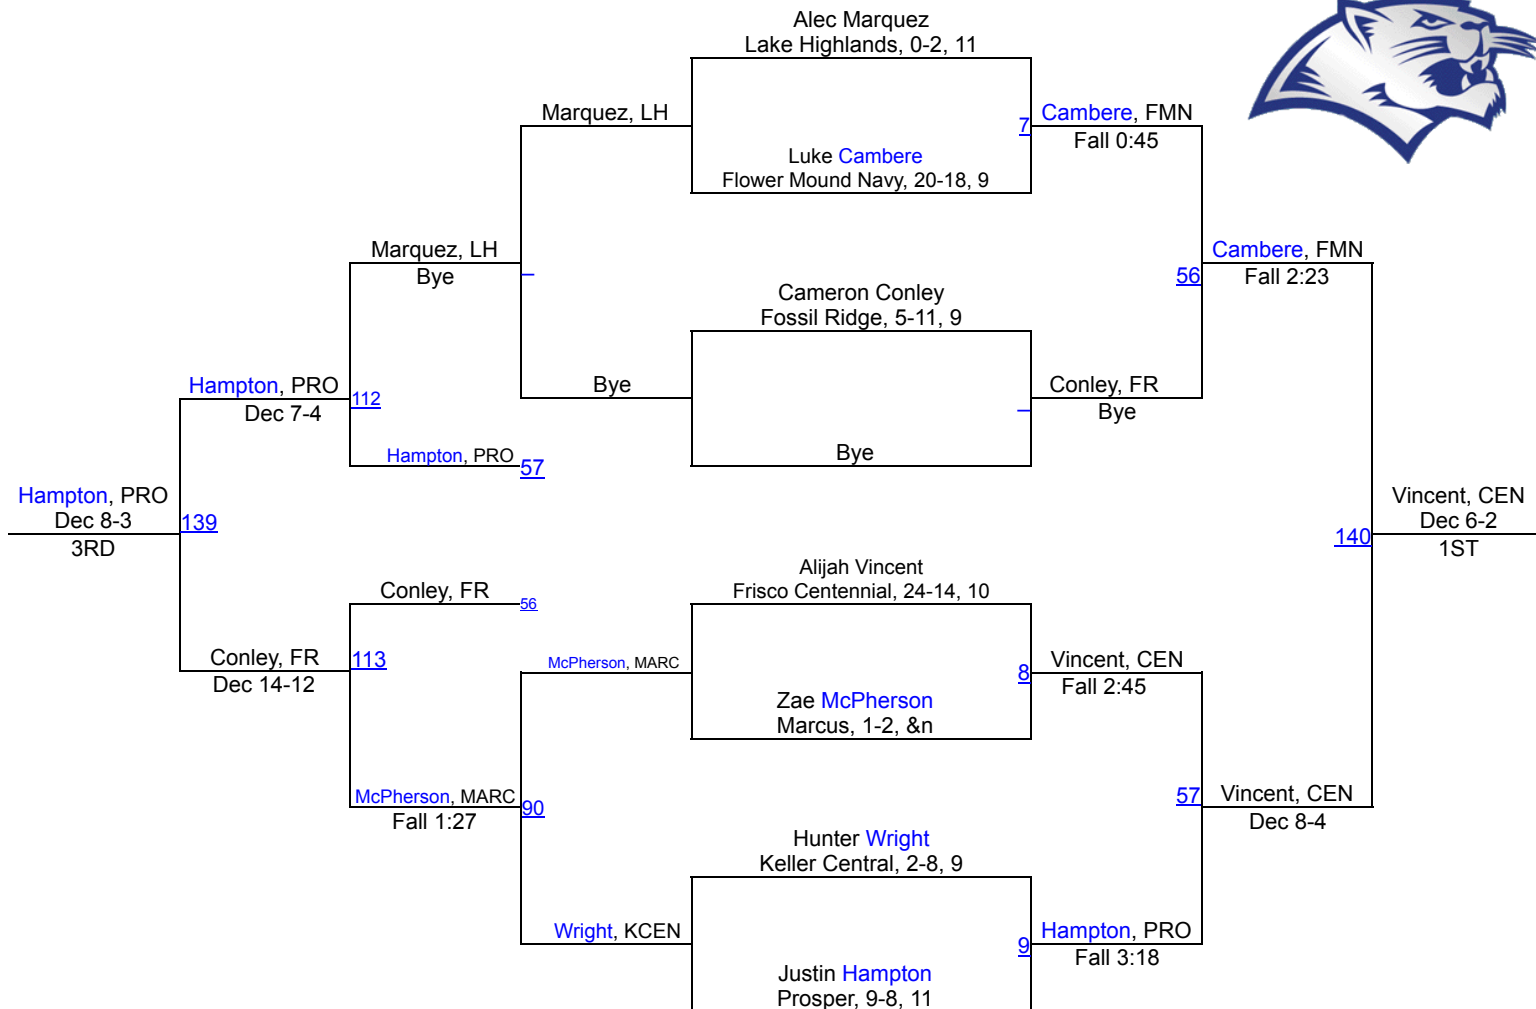

Jaguar Invitational

106 lbs

Jaguar Invitational

113 lbs

Jaguar Invitational

126 lbs

Jaguar Invitational

132 lbs