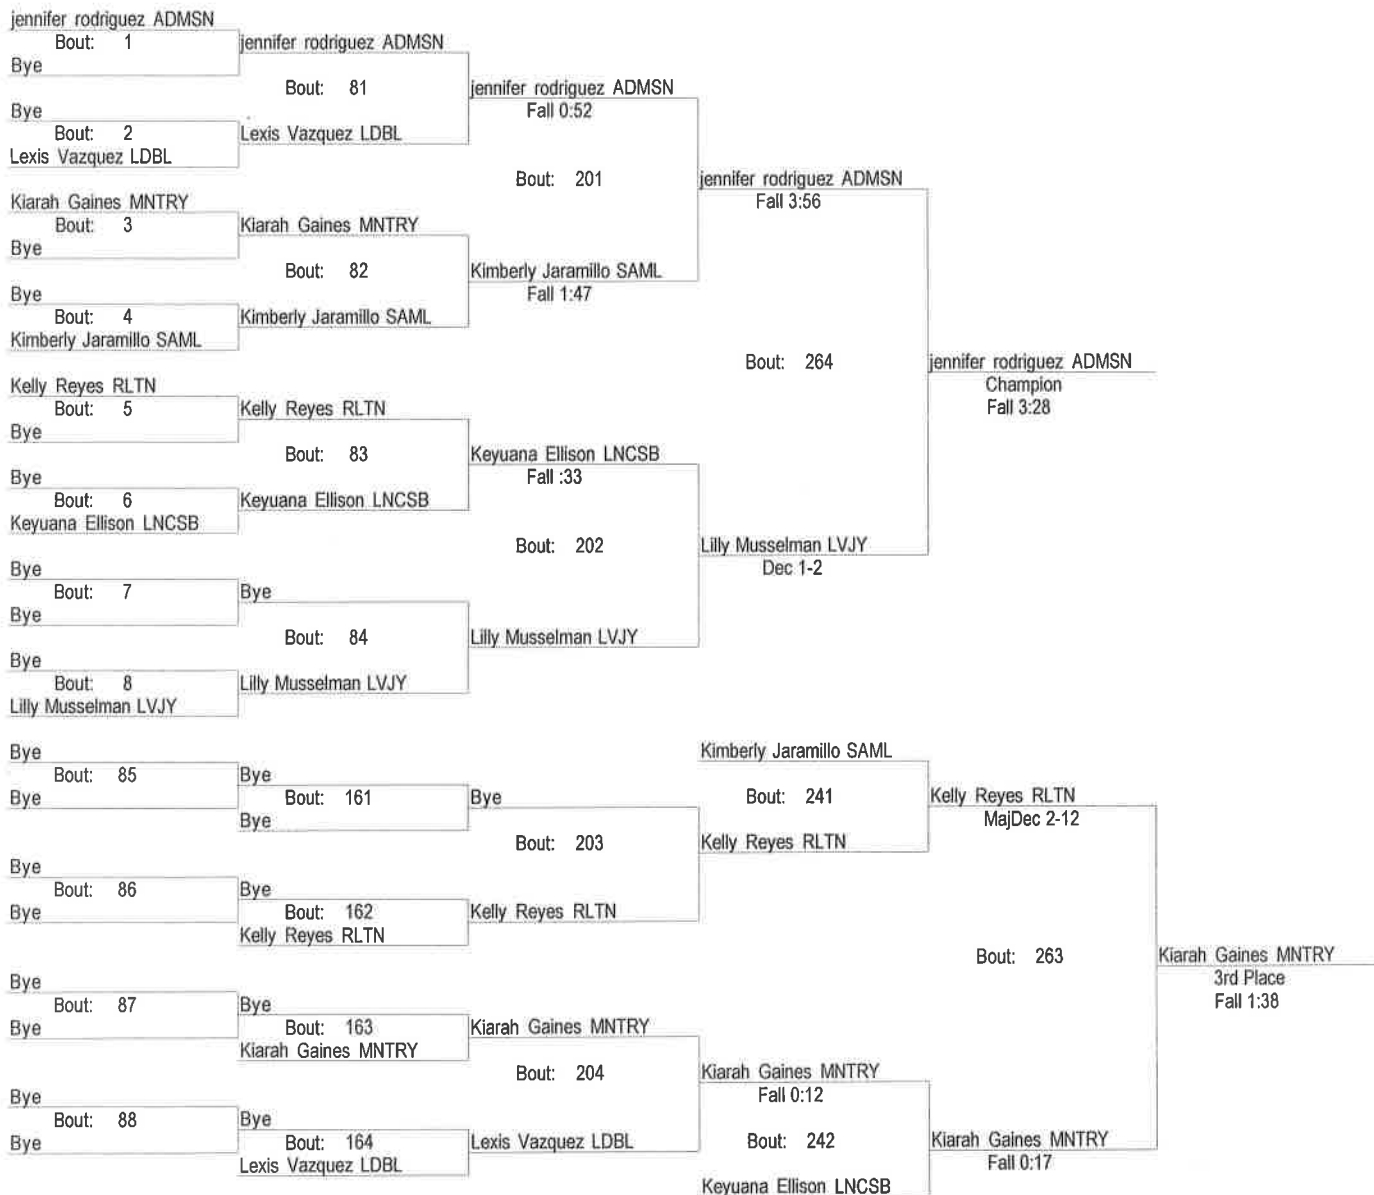

Girls Lamar Invitational

January 5th 2018

Place	Score	Name	1st	2nd	3rd	4th
1	103.00	*Monterey Lubbock			1	1 3
2	96.00	Eaton	2			2
2	94.50	Lovejoy	2	1	1	
3	93.00	R.L. Turner	2		1	1
5	85.00	Lancaster Black	1			2
6	76.00	*Lamar		2	1	
7	63.00	Bowie	1	1		
8	58.50	*Grand Prarie		2	1	1
9	54.00	*Dallas Samuell				
10	51.00	*L.D.Bell		1	1	
11	46.00	Nimitz	1		1	
12	44.00	*Plano East		1		1
13	42.00	MacArthur		1	1	
14	26.00	Dallas Adamson	1			
15	20.00	*Weatherford			1	
16	18.00	Arlington Heights				
	18.00	Keller			1	
18	15.00	*Plano Senior				
19	14.00	Midlothian				
20	6.00	Western Hills				
21	0.00	Plano West				

* Team has non-scoring wrestler

Girls Lamar Invitational

January 5th 2018

95

- Place Winners -
 1st Jennifer Rodriguez ADMSN
 2nd Lilly Musselman LVJY
 3rd Kiarah Gaines MNTRY
 4th Kelly Reyes RLTN

- Place Winners -