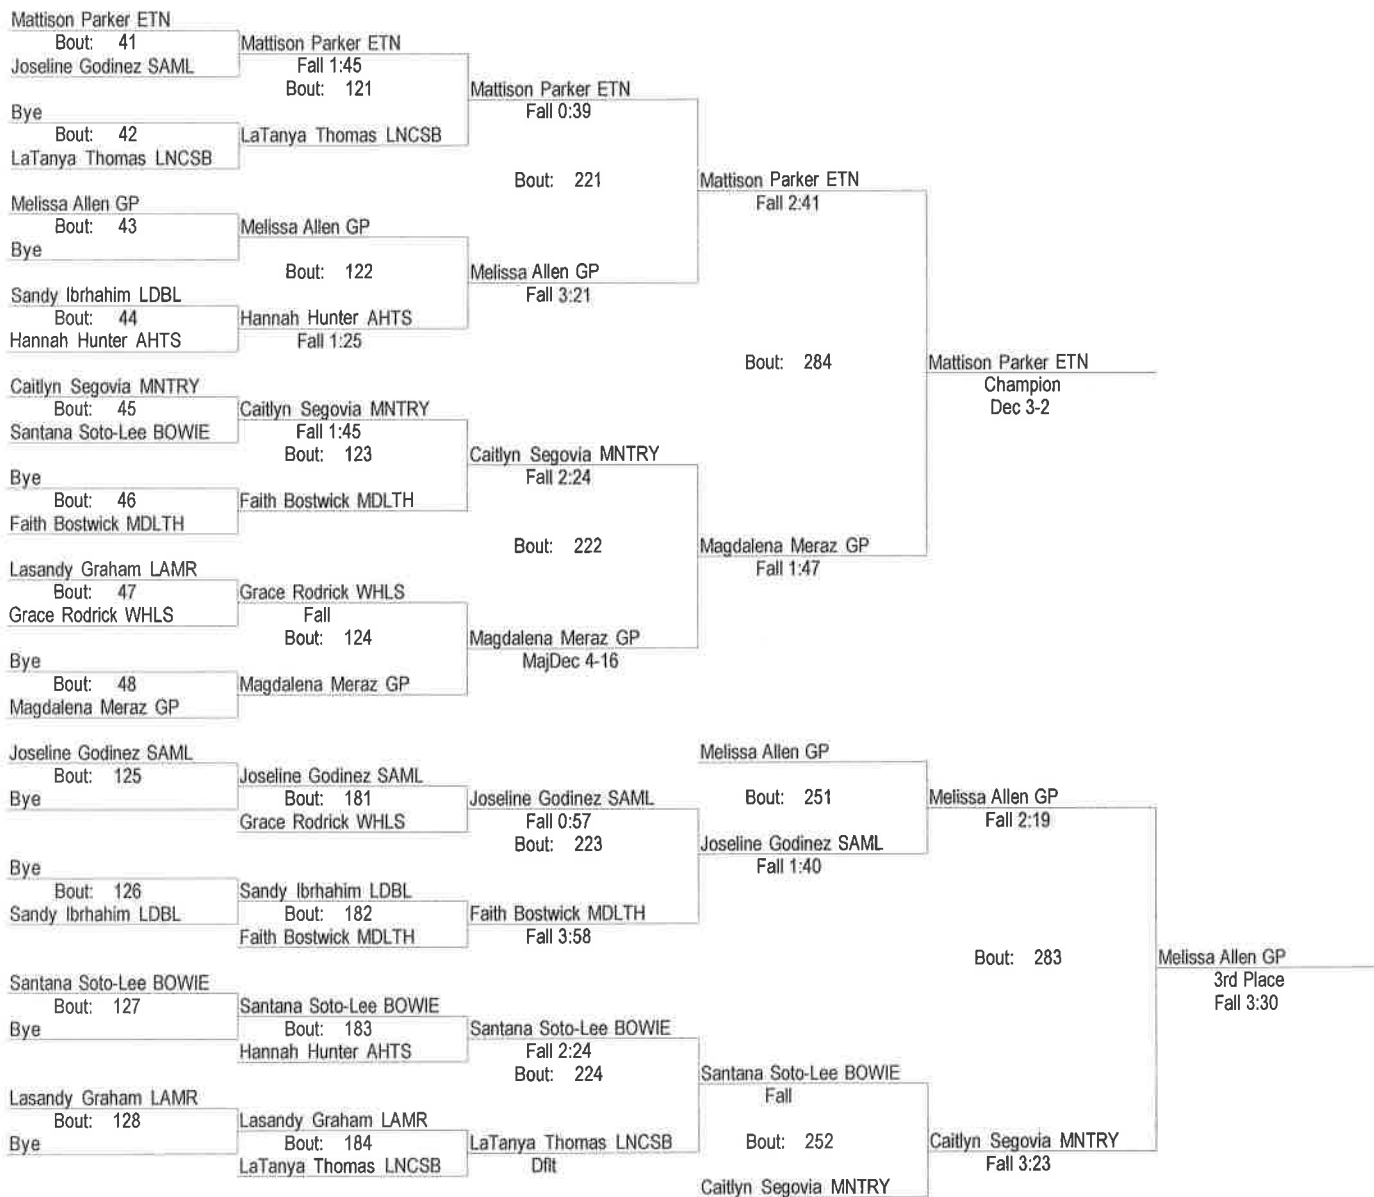

119

- Place Winners -
 1st Yennifer Martinez NMTZ
 2nd Kailyn Clay GP
 3rd Forfeit
 4th Forfeit

- Place Winners -

Girls Lamar Invitational

January 5th 2018

128

- Place Winners -
1st Jayne Baron RLTN
2nd Danielle Eregie BOWIE
3rd Brisa Hortelano MCRTH
4th Kiyle Delgado ETN

- Place Winners -

Girls Lamar Invitational

January 5th 2018

138

- Place Winners -
 1st Mattison Parker ETN
 2nd Magdalena Meraz GP
 3rd Melissa Allen GP
 4th Caitlyn Segovia MNTRY

- Place Winners -

Girls Lamar Invitational