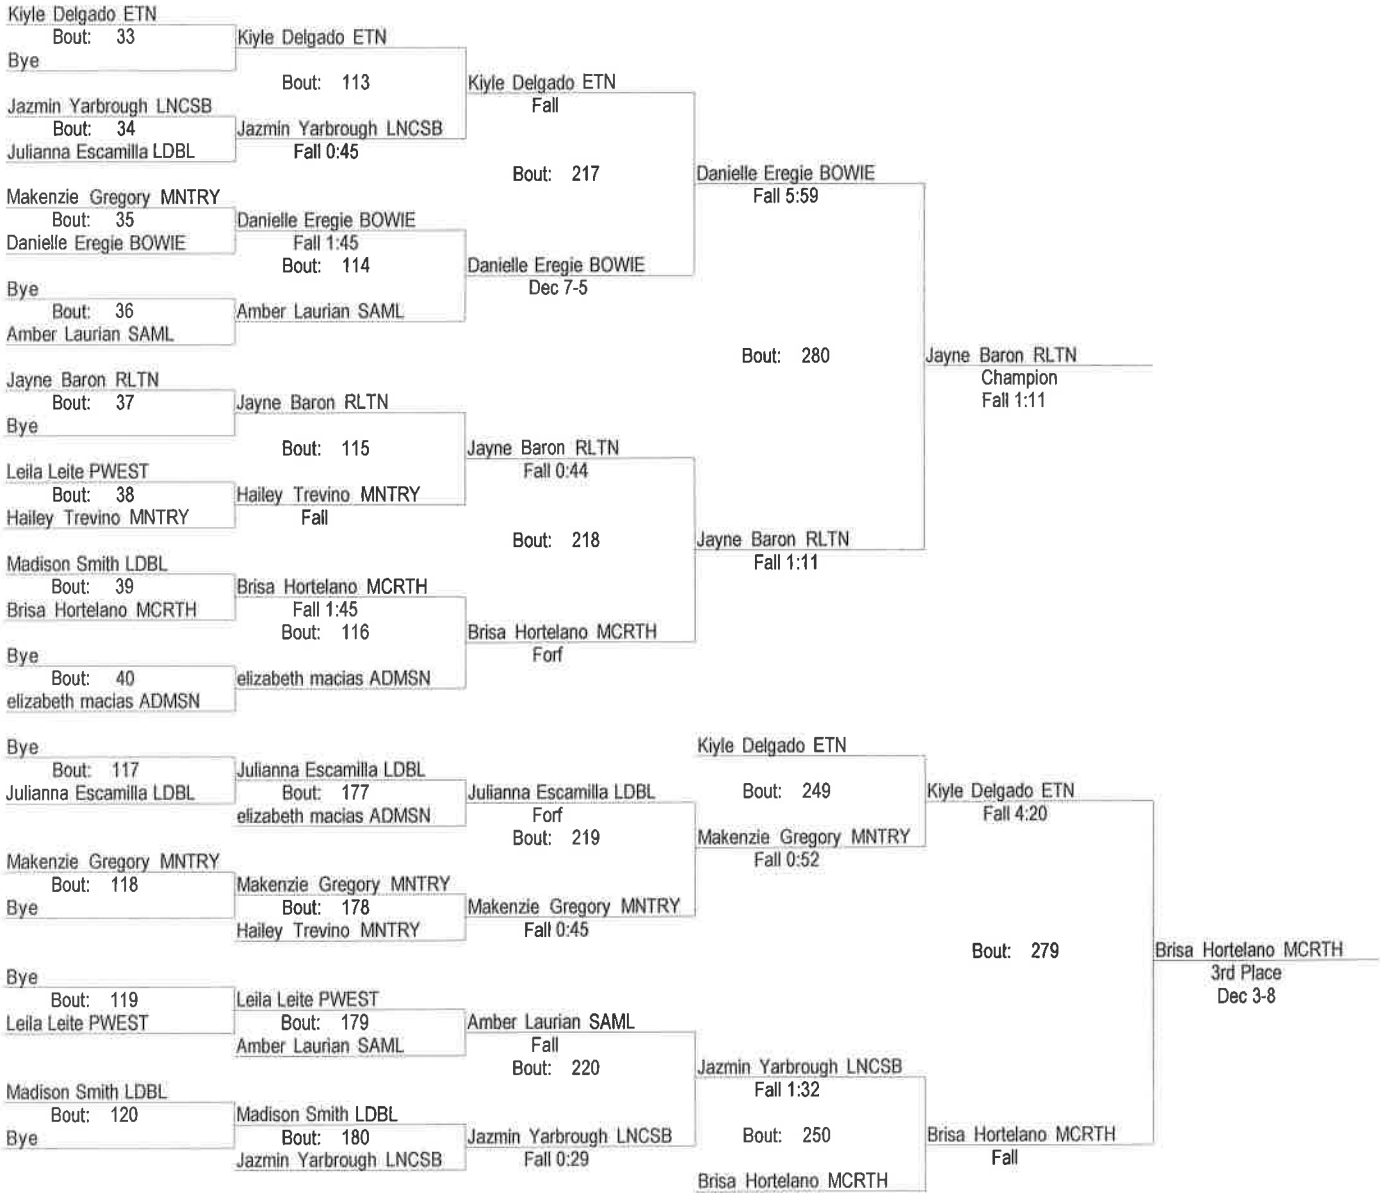

119

- Place Winners -
 1st Yennifer Martinez NMTZ
 2nd Kailyn Clay GP
 3rd Forfeit
 4th Forfeit

- Place Winners -

Girls Lamar Invitational

January 5th 2018

128

- Place Winners -
1st Jayne Baron RLTN
2nd Danielle Eregie BOWIE
3rd Brisa Hortelano MCRTH
4th Kiyle Delgado ETN

- Place Winners -

Girls Lamar Invitational

January 5th 2018

138

- Place Winners -
 1st Mattison Parker ETN
 2nd Magdalena Meraz GP
 3rd Melissa Allen GP
 4th Caitlyn Segovia MNTRY

- Place Winners -

Girls Lamar Invitational