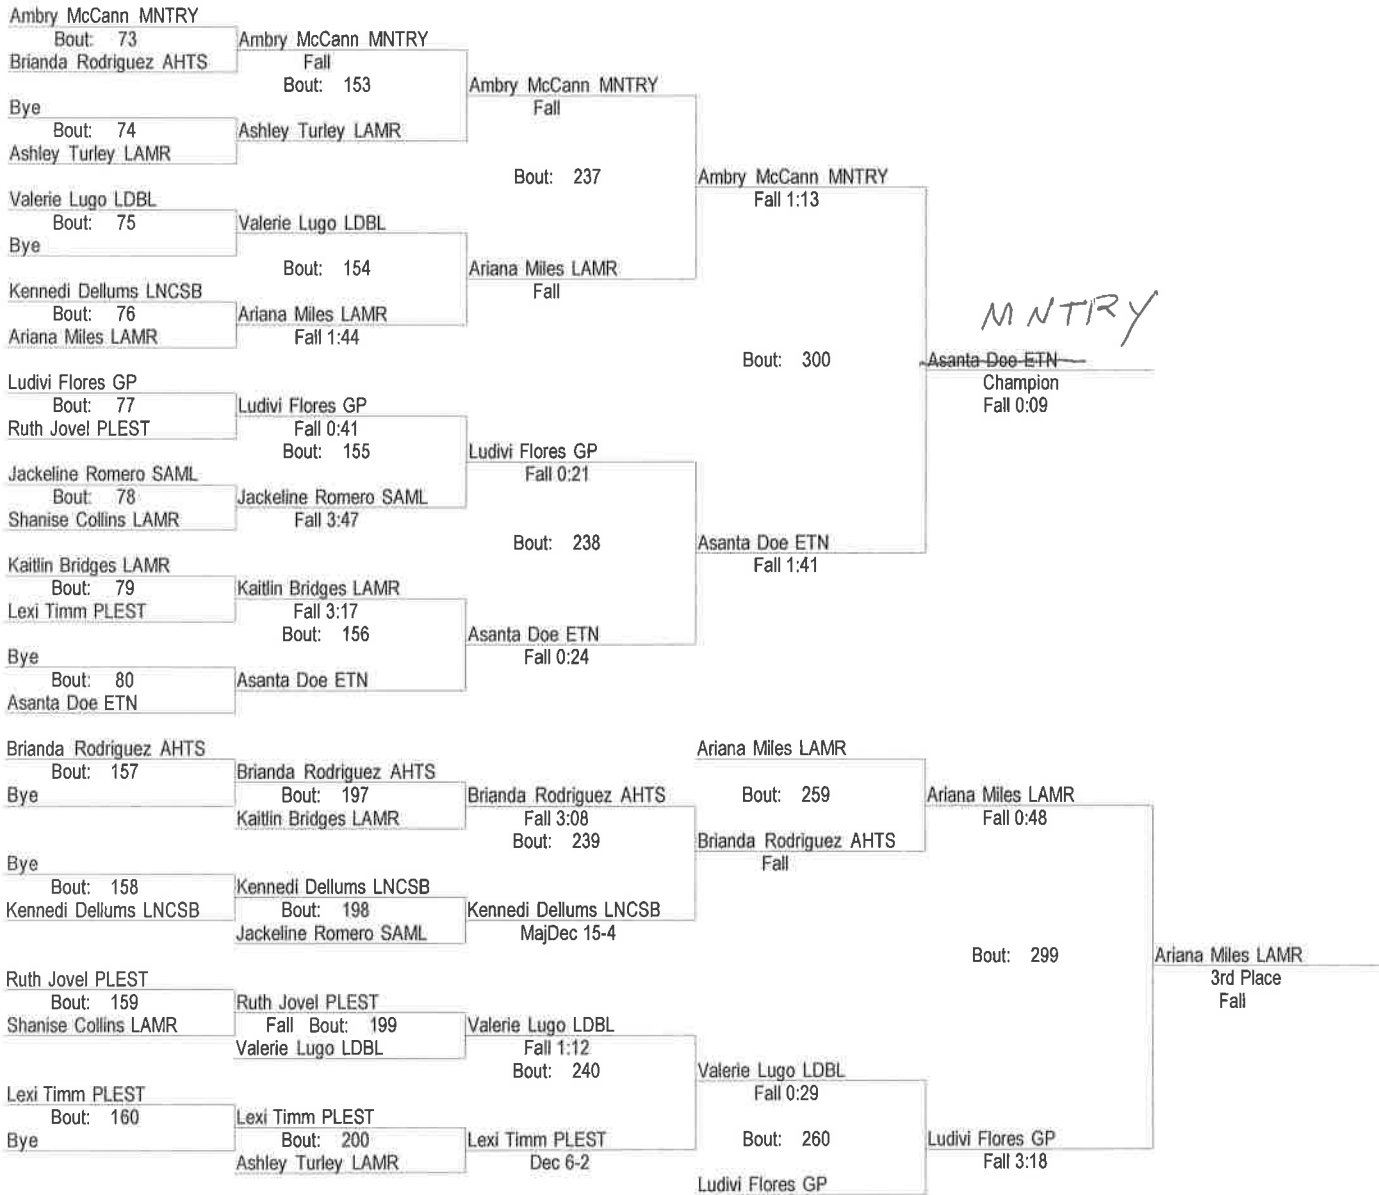

January 5th 2018

148

- Place Winners -
 1st Alexandria LeFort LVJY
 2nd Breanna Jennings LAMR
 3rd Maria Herrera NMTZ
 4th Keiondra Jones LNCSB

- Place Winners -

Girls Lamar Invitational

January 5th 2018

165

- Place Winners -
 1st Maureen Eregie BOWIE
 2nd Candace Davis MCRTH
 3rd Mariah Cook LDBL
 4th Iman Thomas ETN

- Place Winners -

Girls Lamar Invitational

January 5th 2018

185

- Place Winners -
 1st Morgan Elvin LVJY
 2nd Margaret Aguon LAMR
 3rd Haven Hoang KLR
 4th Selma Elmenayer PLEST

- Place Winners -

Girls Lamar Invitational

January 5th 2018

215

2nd
1st
- Place Winners -
1st Asanta Doe ETN
2nd Ambry McCann MNTRY
3rd Ariana Miles LAMR
4th Ludivi Flores GP

- Place Winners -

95 Jennifer Rodriguez
95 Lexis Vazquez
92.4 - 95 Keyuana Ellison
95 Lilly Musselman
95 Kiarah Gaines
95 Kelly Reyes
95.6 - 95 Kimberly Jaramillo