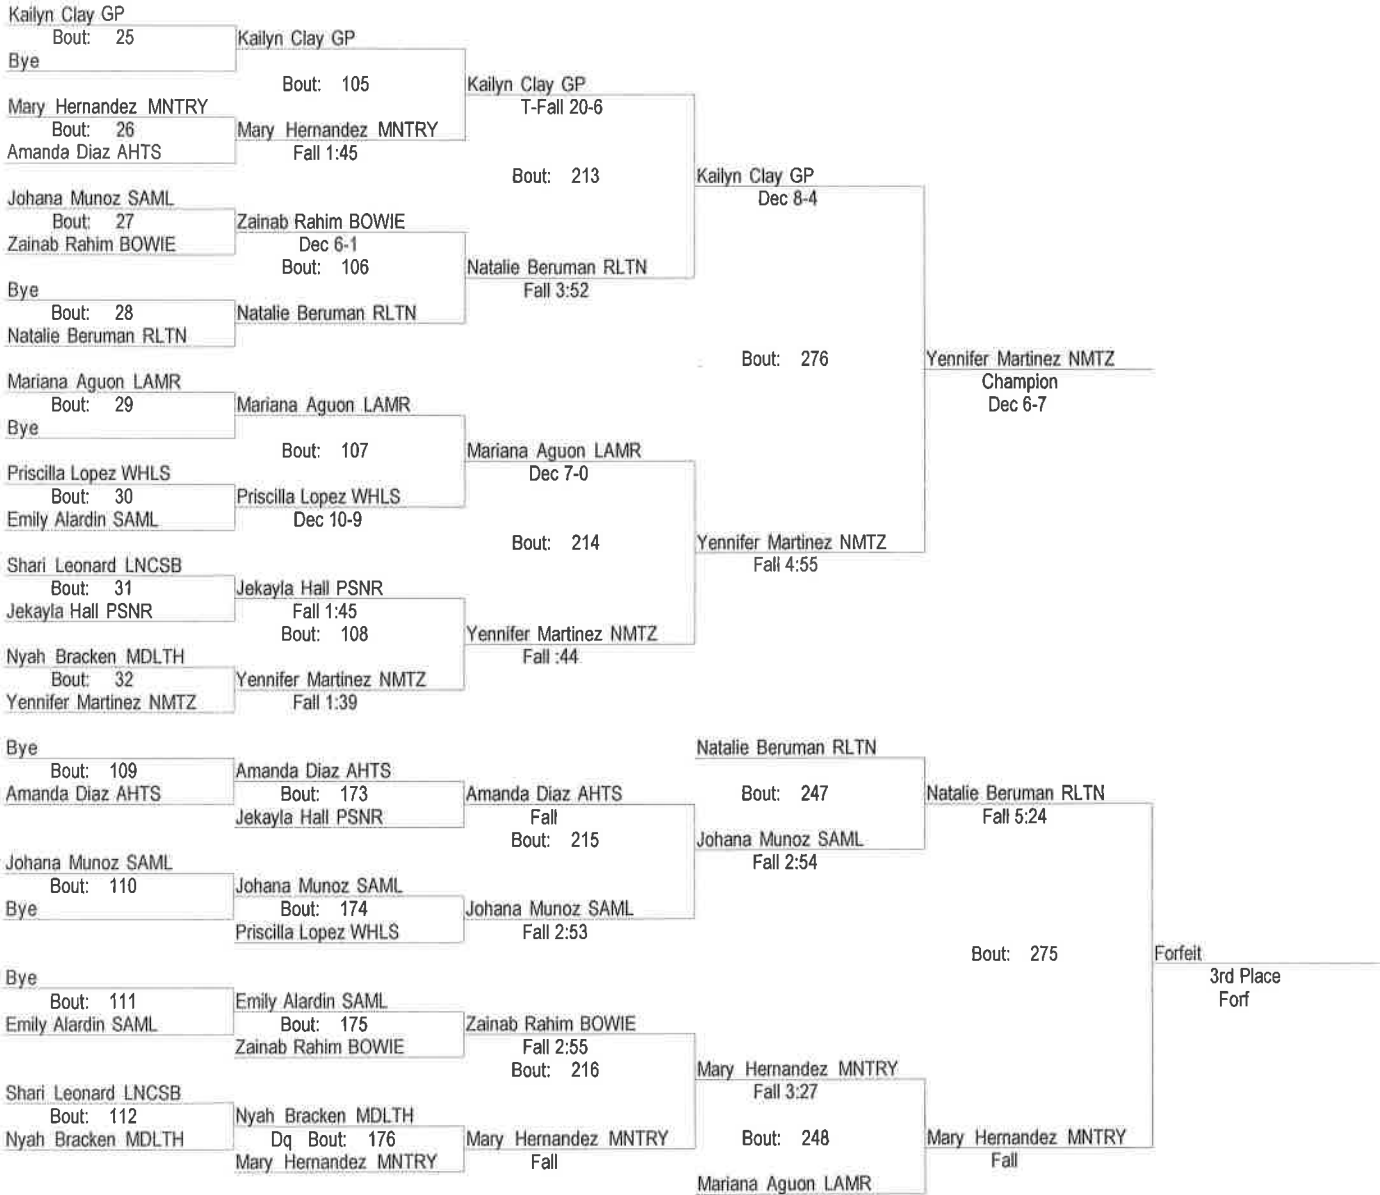

Girls Lamar Invitational

January 5th 2018

Place	Score	Name	1st	2nd	3rd	4th
1	103.00	*Monterey Lubbock			1	1 3
2	96.00	Eaton	2			2
2	94.50	Lovejoy	2	1	1	
3	93.00	R.L. Turner	2		1	1
5	85.00	Lancaster Black	1			2
6	76.00	*Lamar		2	1	
7	63.00	Bowie	1	1		
8	58.50	*Grand Prarie		2	1	1
9	54.00	*Dallas Samuell				
10	51.00	*L.D.Bell		1	1	
11	46.00	Nimitz	1		1	
12	44.00	*Plano East		1		1
13	42.00	MacArthur		1	1	
14	26.00	Dallas Adamson	1			
15	20.00	*Weatherford			1	
16	18.00	Arlington Heights				
	18.00	Keller			1	
18	15.00	*Plano Senior				
19	14.00	Midlothian				
20	6.00	Western Hills				
21	0.00	Plano West				

Girls Lamar Invitational

January 5th 2018

102

- Place Winners -
 1st Timaris Williams LNCSB
 2nd Kylee Sanchez LDBL
 3rd Charis Vela LVJY
 4th Kiana Gaines MNTRY

- Place Winners -

Girls Lamar Invitational

January 5th 2018

119

- Place Winners -
 1st Yennifer Martinez NMTZ
 2nd Kailyn Clay GP
 3rd Forfeit
 4th Forfeit

- Place Winners -

Girls Lamar Invitational

January 5th 2018

128

- Place Winners -
1st Jayne Baron RLTN
2nd Danielle Eregie BOWIE
3rd Brisa Hortelano MCRTH
4th Kiyle Delgado ETN