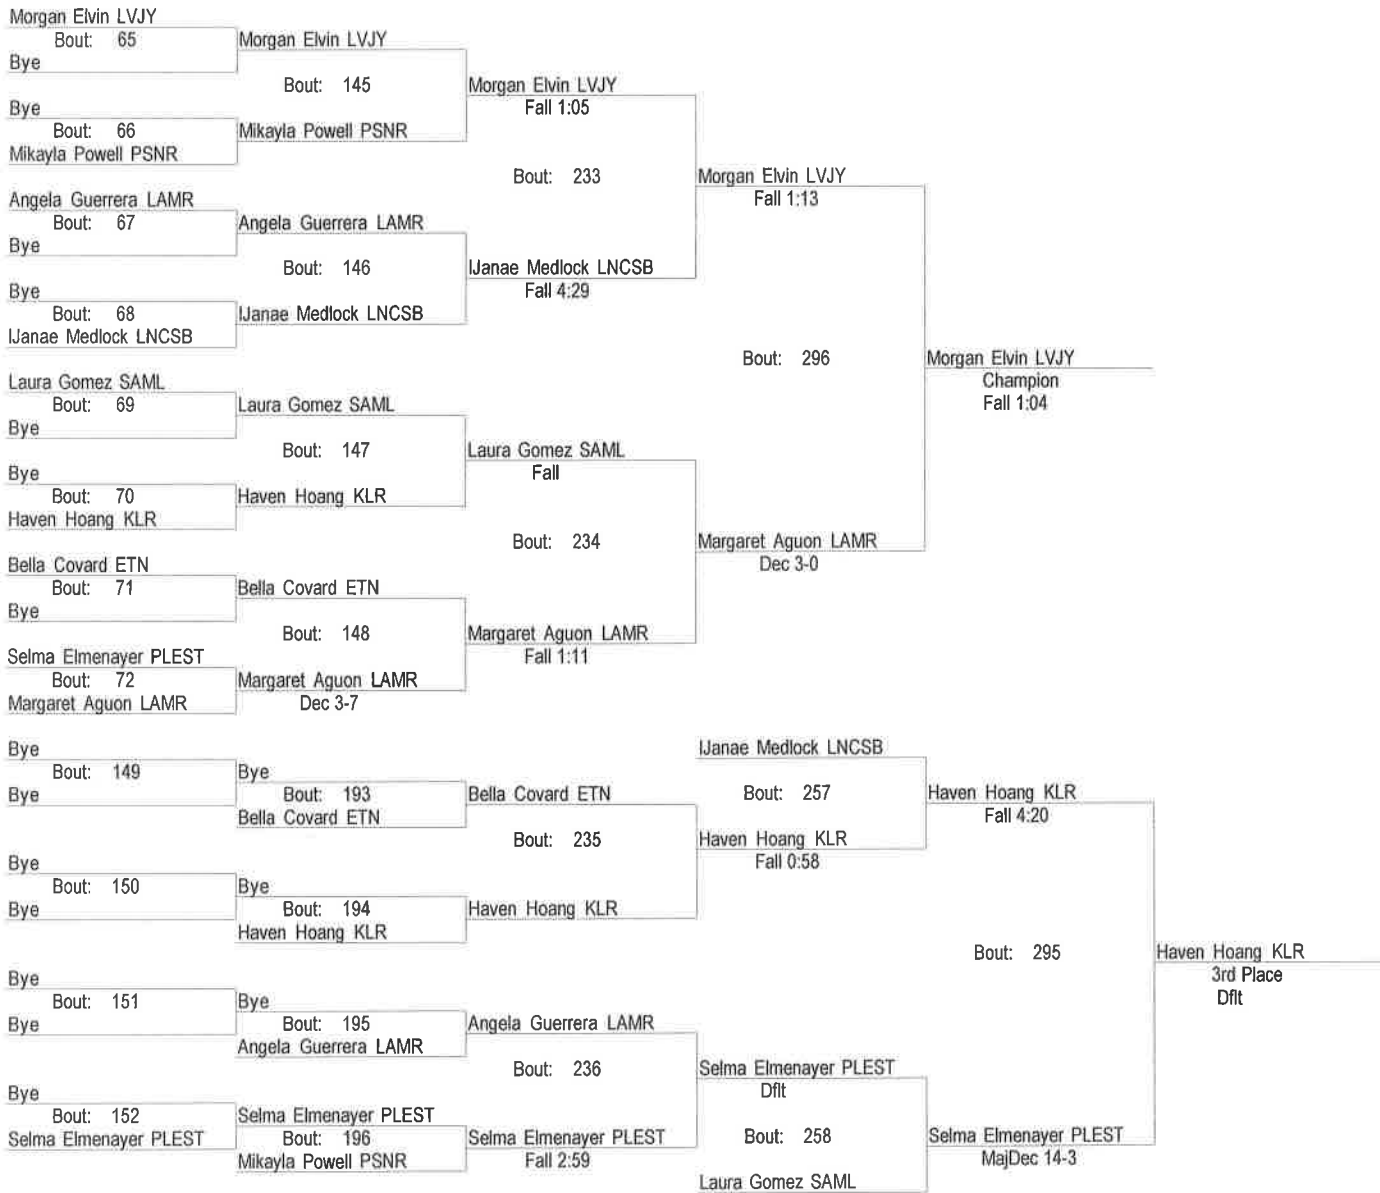

January 5th 2018

148

- Place Winners -
 1st Alexandria LeFort LVJY
 2nd Breanna Jennings LAMR
 3rd Maria Herrera NMTZ
 4th Keiondra Jones LNCSB

- Place Winners -

Girls Lamar Invitational

January 5th 2018

165

- Place Winners -
 1st Maureen Eregie BOWIE
 2nd Candace Davis MCRTH
 3rd Mariah Cook LDBL
 4th Iman Thomas ETN

- Place Winners -

Girls Lamar Invitational

January 5th 2018

185

- Place Winners -
 1st Morgan Elvin LVJY
 2nd Margaret Aguon LAMR
 3rd Haven Hoang KLR
 4th Selma Elmenayer PLEST