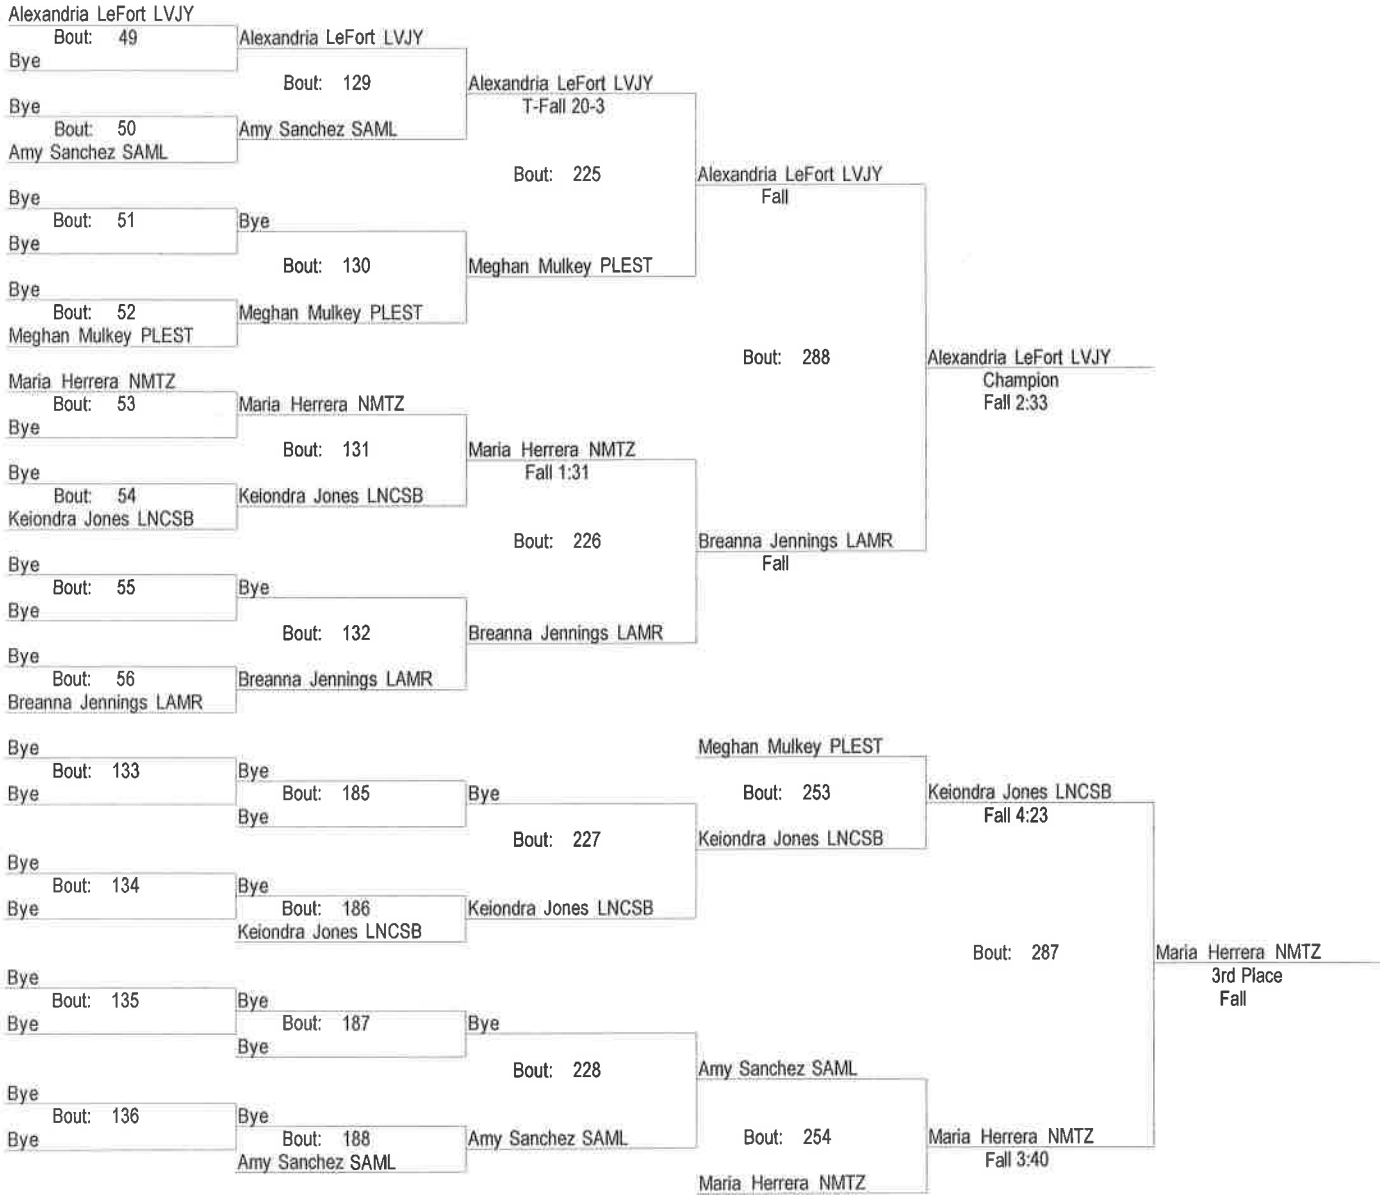

119

- Place Winners -
 1st Yennifer Martinez NMTZ
 2nd Kailyn Clay GP
 3rd Forfeit
 4th Forfeit

- Place Winners -

Girls Lamar Invitational

January 5th 2018

128

- Place Winners -
1st Jayne Baron RLTN
2nd Danielle Eregie BOWIE
3rd Brisa Hortelano MCRTH
4th Kiyle Delgado ETN

- Place Winners -

Girls Lamar Invitational

January 5th 2018

138

- Place Winners -
 1st Mattison Parker ETN
 2nd Magdalena Meraz GP
 3rd Melissa Allen GP
 4th Caitlyn Segovia MNTRY

- Place Winners -

Girls Lamar Invitational

January 5th 2018

148

- Place Winners -
 1st Alexandria LeFort LVJY
 2nd Breanna Jennings LAMR
 3rd Maria Herrera NMTZ
 4th Keiondra Jones LNCSB

- Place Winners -

Girls Lamar Invitational

January 5th 2018

165