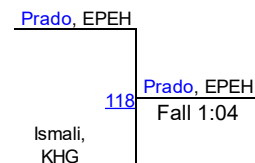

Texas Ladies Christmas Classic

138

Pool A

Pool B

Pool C

Pool D

ROUND 1