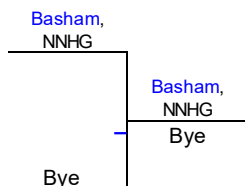

Texas Ladies Christmas Classic

138

Pool A

Pool B

Pool C

Pool D

ROUND 1