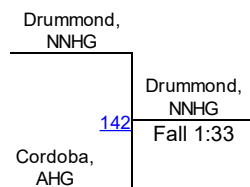

ROUND 3

Clay, GPHG Clay, GPHG

Drummond, NNHG Tillis, AHG

Hannah, AZLE Hannah, AZLE

Vasquez, EPEH Vasquez, EPEH