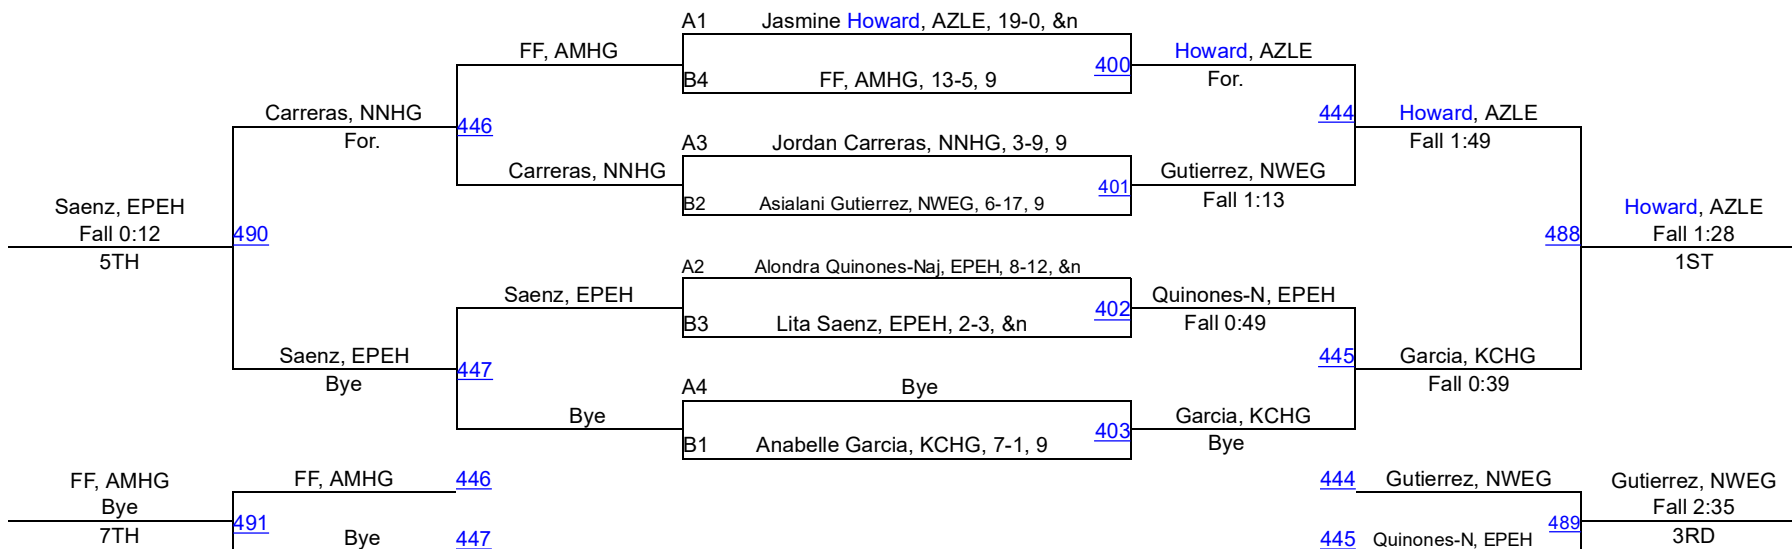

Texas Ladies Christmas Classic

102

Round 1

Round 2

POOL A

POOL B

Round 3

FINALS