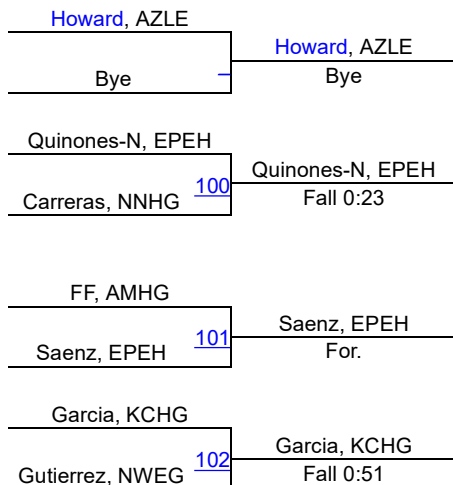

Bye

Bye

Lita Saenz, EPEH, 0-0, &n

1ST

Bye

2ND

Bye

3RD

Bye

4TH

Texas Ladies Christmas Classic

102

Round 1

Round 2

POOL A

POOL B