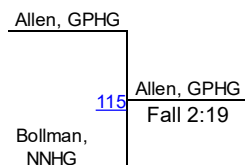

Texas Ladies Christmas Classic

138

Pool A

Pool B

Pool C

Pool D

ROUND 1