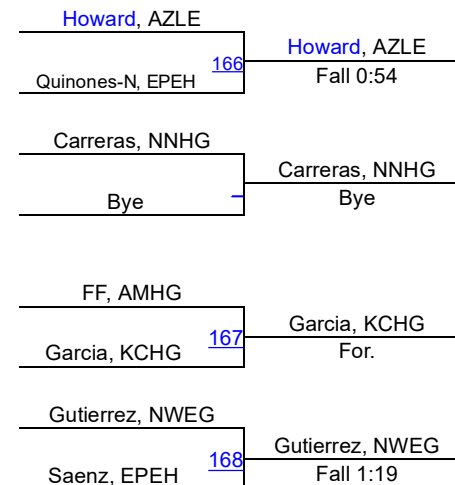

Bye

4TH

Texas Ladies Christmas Classic

102

Round 1

Round 2

POOL A

POOL B

Round 3

FINALS

Texas Ladies Christmas Classic

110

Round 1

Soto, AMHG
Thomas, KCHG 103 — Soto, AMHG
Dec 7-5

Chapin, AHG
Castro, HCHH 104 — Castro, HCHH
Fall 1:40

Johnson, NNHG
Alvarado, EPEH 105 — Johnson, NNHG
Fall 1:24

Ronea, KCHG
Rezabek, AZLE 106 — Ronea, KCHG
Fall 1:50

Round 2

POOL A

Soto, AMHG
Castro, HCHH 137 — Soto, AMHG
Dec 7-2

Chapin, AHG
Thomas, KCHG 138 — Chapin, AHG
Dec 8-5

POOL B

Johnson, NNHG
Rezabek, AZLE 139 — Johnson, NNHG
Fall 0:48