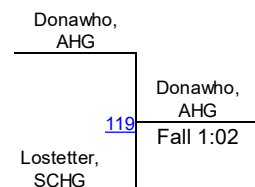

Texas Ladies Christmas Classic

138

Pool A

Pool B

Pool C

Pool D

ROUND 1