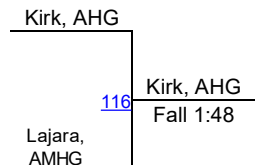

Texas Ladies Christmas Classic

138

Pool A

Pool B

Pool C

Pool D

ROUND 1