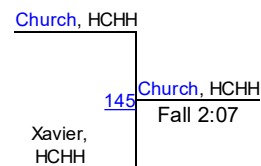

ROUND 3

Clay, GPHG Clay, GPHG

Drummond, NNHG Tillis, AHG

Hannah, AZLE Hannah, AZLE

Vasquez, EPEH Vasquez, EPEH