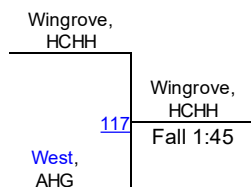

Texas Ladies Christmas Classic

138

Pool A

Pool B

Pool C

Pool D

ROUND 1