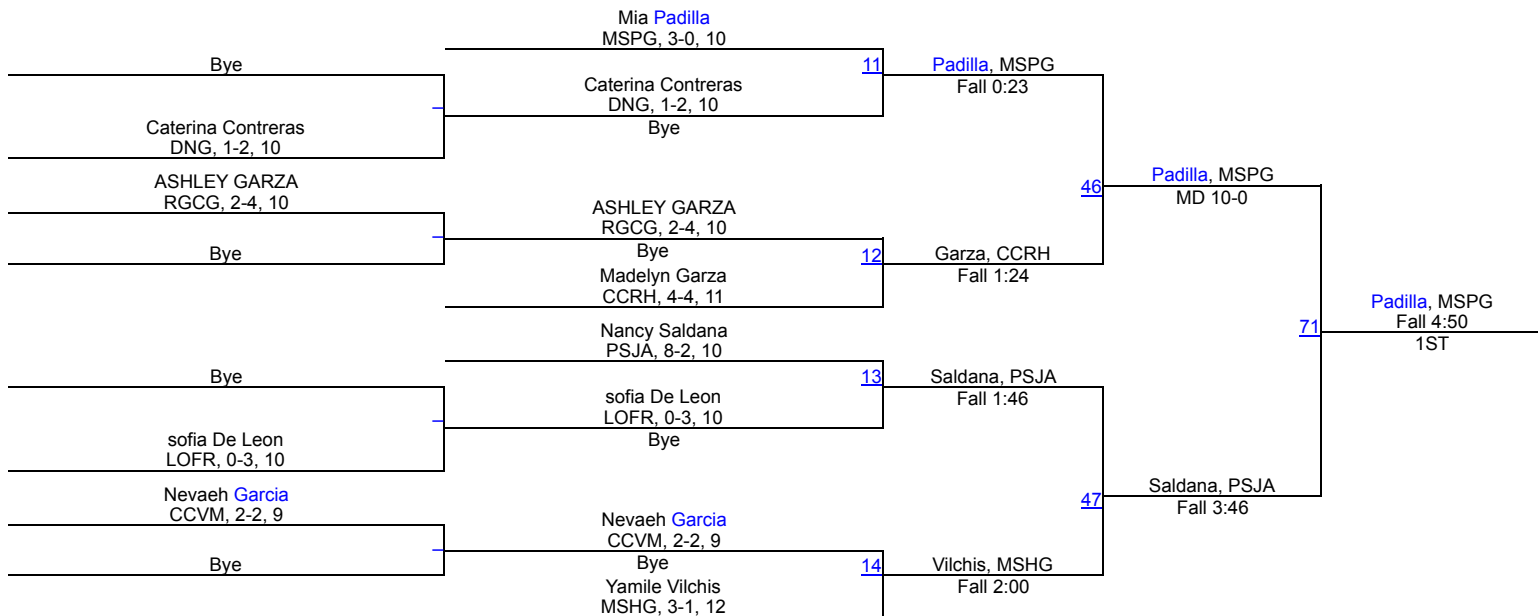

2017 Lady Rattler Invitational

Bye 38

128

2017 Lady Rattler Invitational

Bye 42

138

2017 Lady Rattler Invitational

148

2017 Lady Rattler Invitational

17 Roman, MSPG

Bye

50

165

2017 Lady Rattler Invitational

185