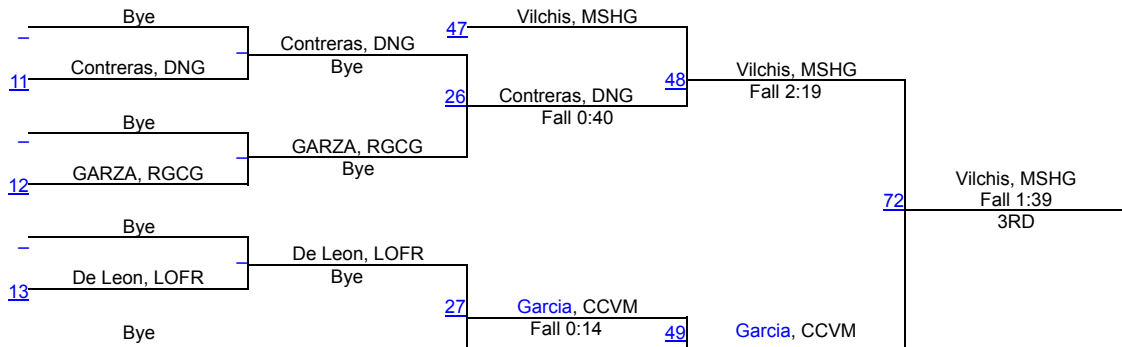

2017 Lady Rattler Invitational

Bye 38

128

2017 Lady Rattler Invitational

Bye 42

138

2017 Lady Rattler Invitational

148

2017 Lady Rattler Invitational

17 Roman, MSPG

Bye

50

165

2017 Lady Rattler Invitational

185