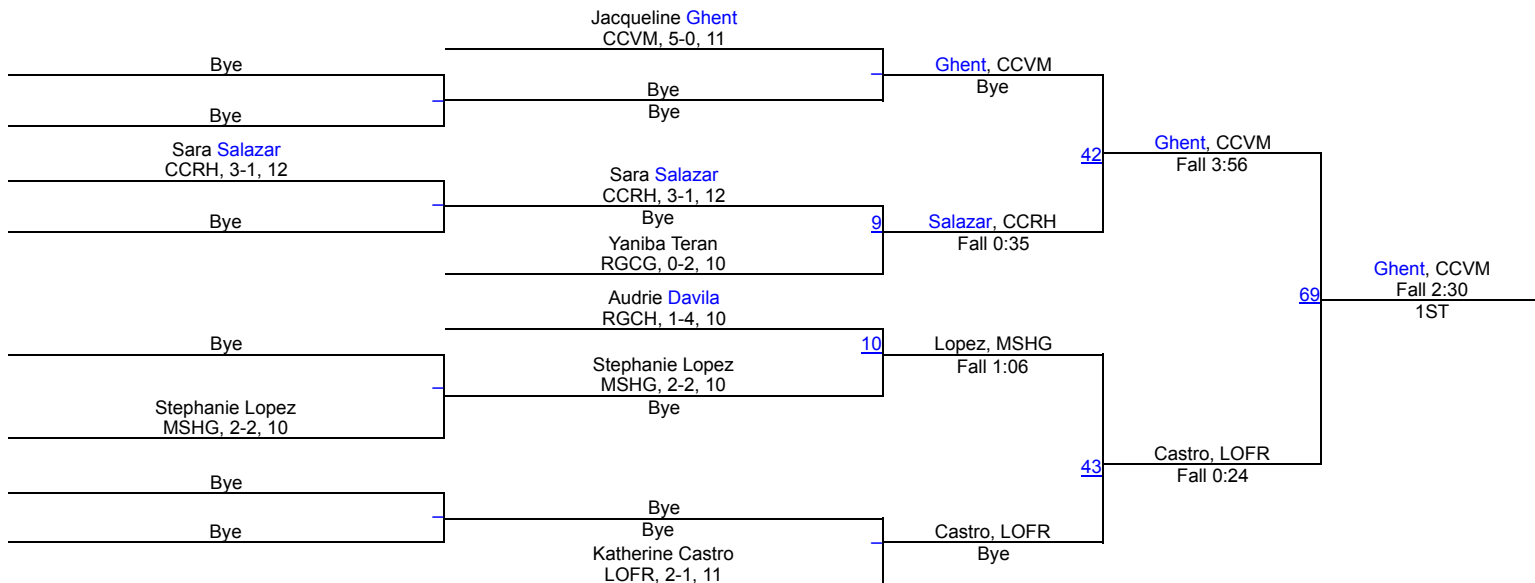

2017 Lady Rattler Invitational

95

2017 Lady Rattler Invitational

102

2017 Lady Rattler Invitational

110

2017 Lady Rattler Invitational

119

2017 Lady Rattler Invitational

Bye 38

128

2017 Lady Rattler Invitational

Bye 42

138

2017 Lady Rattler Invitational

148

2017 Lady Rattler Invitational

17 Roman, MSPG

Bye

50

165

2017 Lady Rattler Invitational

185