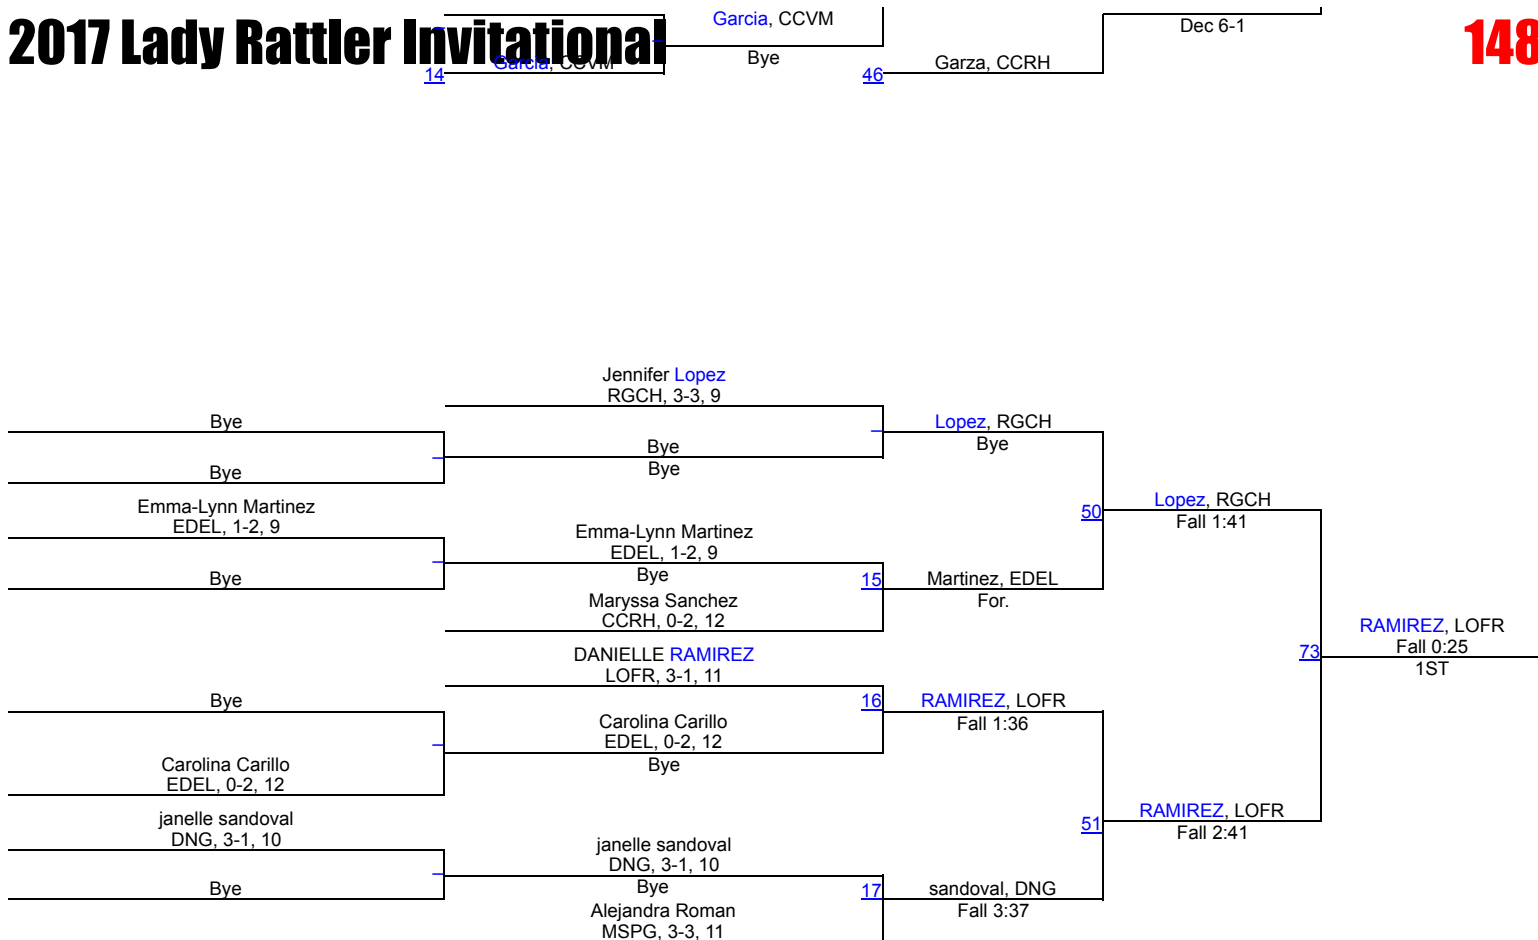

2017 Lady Rattler Invitational

Bye 38

128

2017 Lady Rattler Invitational

Bye 42

138

2017 Lady Rattler Invitational

148

2017 Lady Rattler Invitational

17 Roman, MSPG

Bye

50

165

2017 Lady Rattler Invitational

185