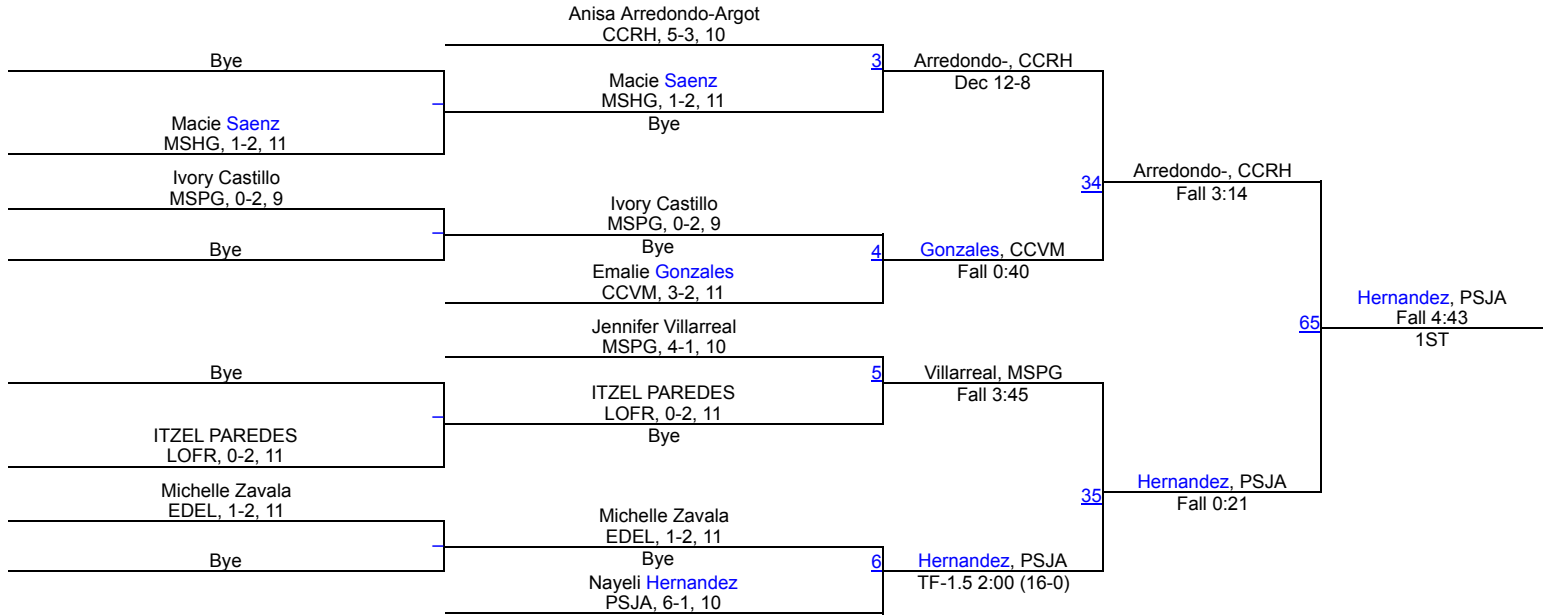

2017 Lady Rattler Invitational

95

2017 Lady Rattler Invitational

102

2017 Lady Rattler Invitational

110

2017 Lady Rattler Invitational

119

2017 Lady Rattler Invitational

Bye 38

128

2017 Lady Rattler Invitational

Bye 42

138

2017 Lady Rattler Invitational

148

2017 Lady Rattler Invitational

17 Roman, MSPG

Bye

50

165

2017 Lady Rattler Invitational

185