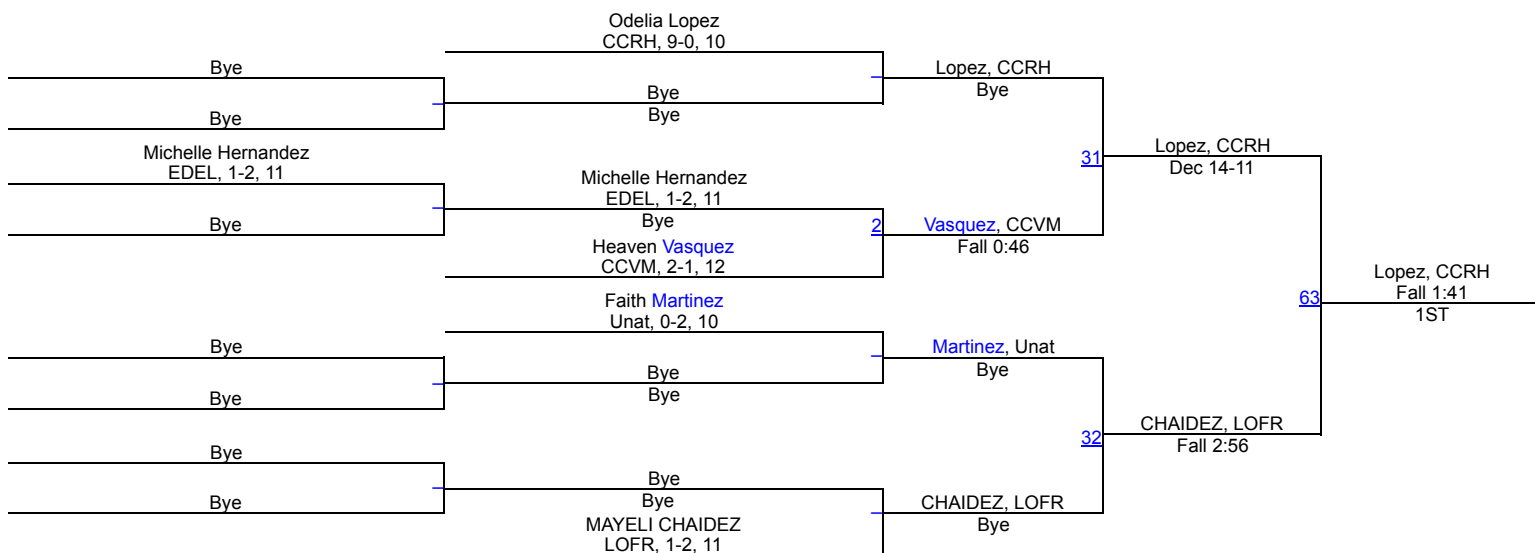

2017 Lady Rattler Invitational

95

2017 Lady Rattler Invitational

102

2017 Lady Rattler Invitational

110

2017 Lady Rattler Invitational

119

2017 Lady Rattler Invitational

Bye 38

128

2017 Lady Rattler Invitational

Bye 42

138

2017 Lady Rattler Invitational

148

2017 Lady Rattler Invitational

17 Roman, MSPG

Bye

50

165

2017 Lady Rattler Invitational

185