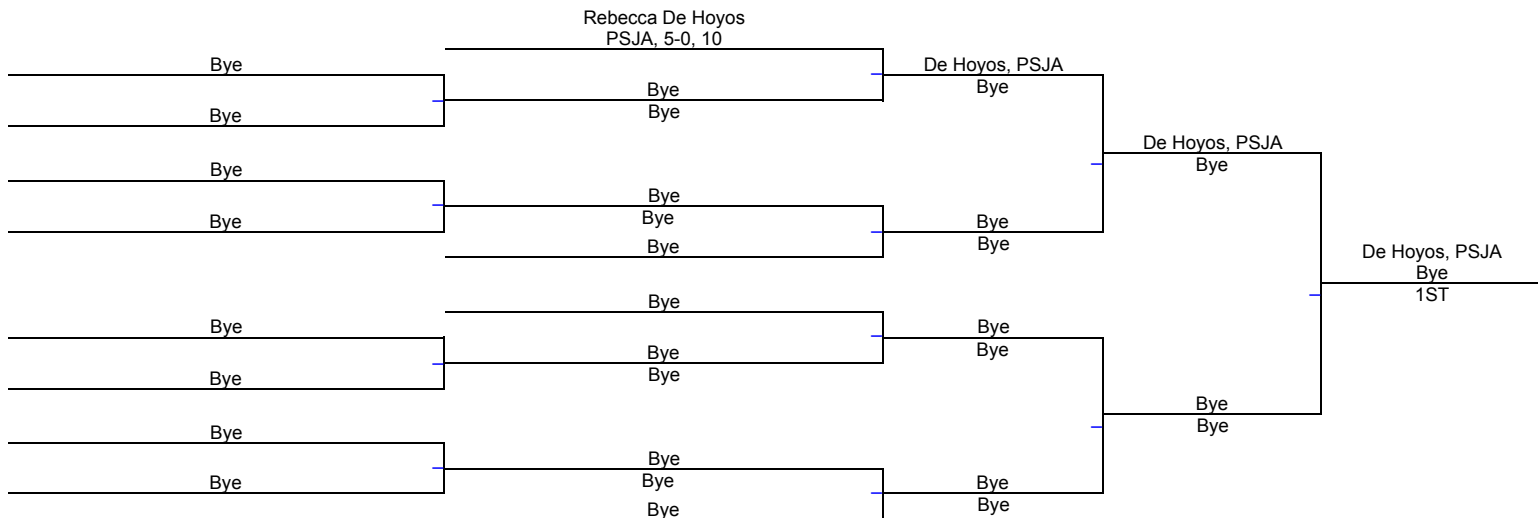

2017 Lady Rattler Invitational

95

2017 Lady Rattler Invitational

102

2017 Lady Rattler Invitational

110

2017 Lady Rattler Invitational

119

2017 Lady Rattler Invitational

Bye 38

128

2017 Lady Rattler Invitational

Bye 42

138

2017 Lady Rattler Invitational

148

2017 Lady Rattler Invitational

17 Roman, MSPG

Bye

50

165

2017 Lady Rattler Invitational

185