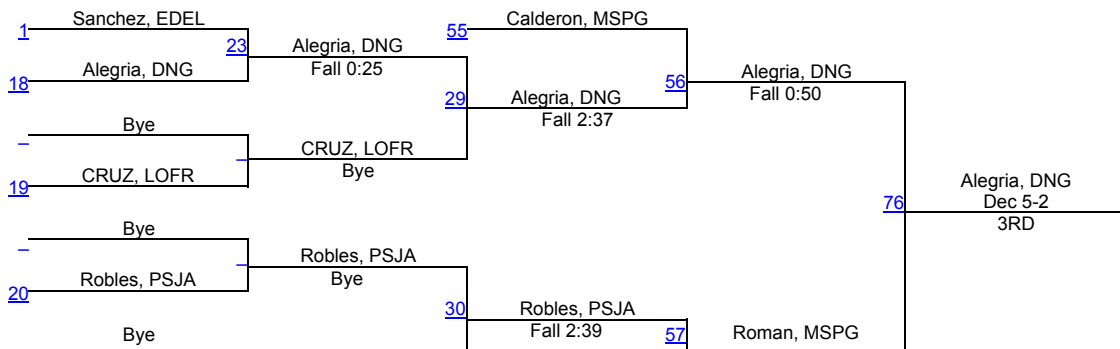

2017 Lady Rattler Invitational

Bye 38

128

2017 Lady Rattler Invitational

Bye 42

138

2017 Lady Rattler Invitational

148

2017 Lady Rattler Invitational

17 Roman, MSPG

Bye

50

165

2017 Lady Rattler Invitational

185