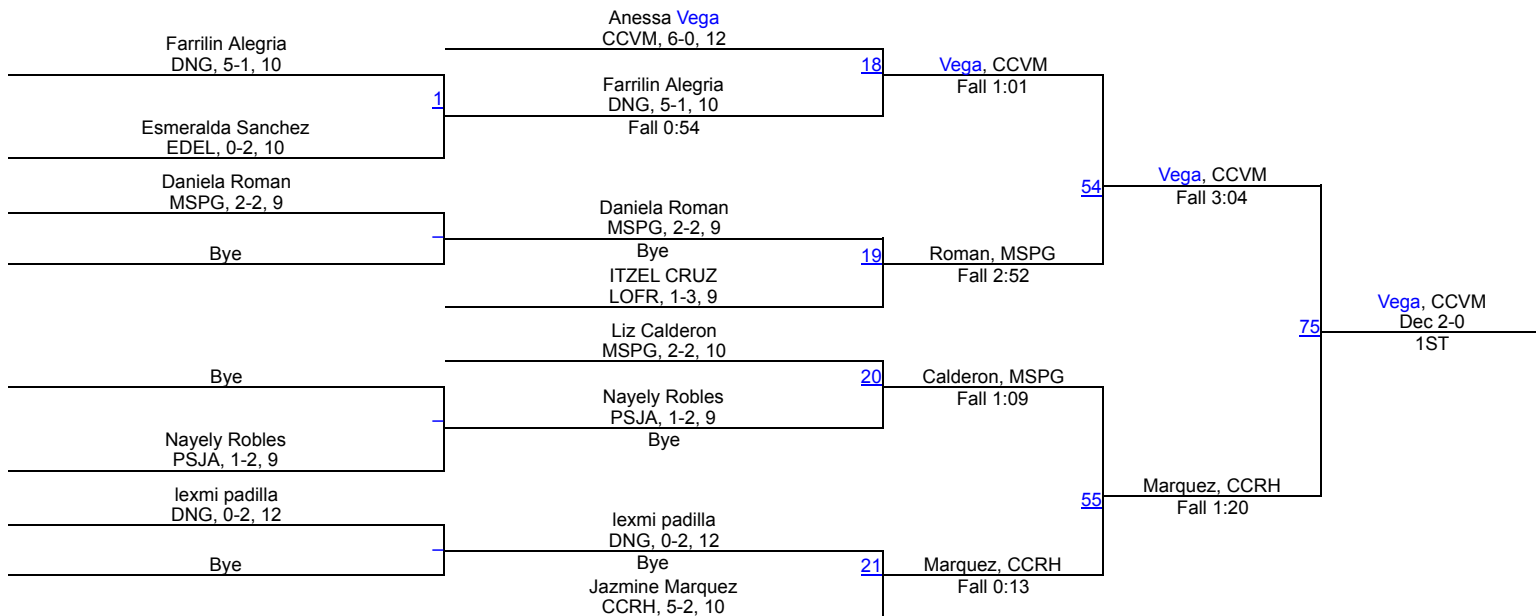

2017 Lady Rattler Invitational

Bye 38

128

2017 Lady Rattler Invitational

Bye 42

138

2017 Lady Rattler Invitational

148

2017 Lady Rattler Invitational

17 Roman, MSPG

Bye

50

165

2017 Lady Rattler Invitational

185