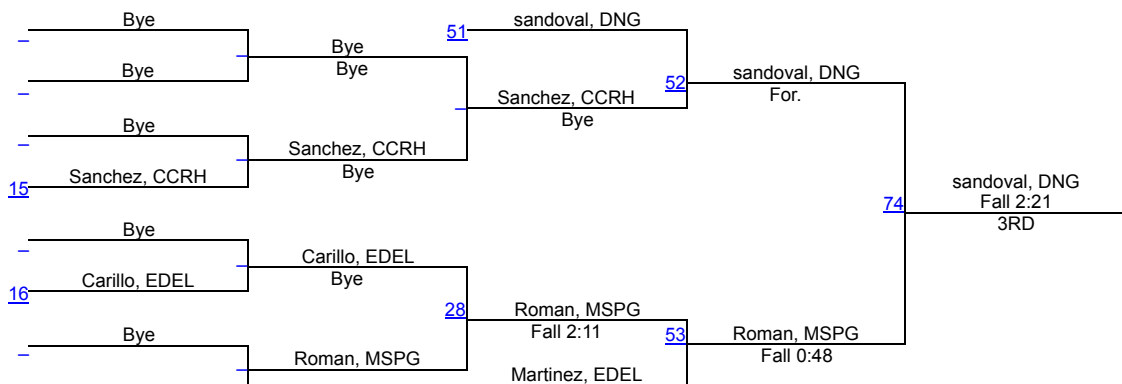

2017 Lady Rattler Invitational

Bye 38

128

2017 Lady Rattler Invitational

Bye 42

138

2017 Lady Rattler Invitational

148

2017 Lady Rattler Invitational

17 Roman, MSPG

Bye

50

165

2017 Lady Rattler Invitational

185