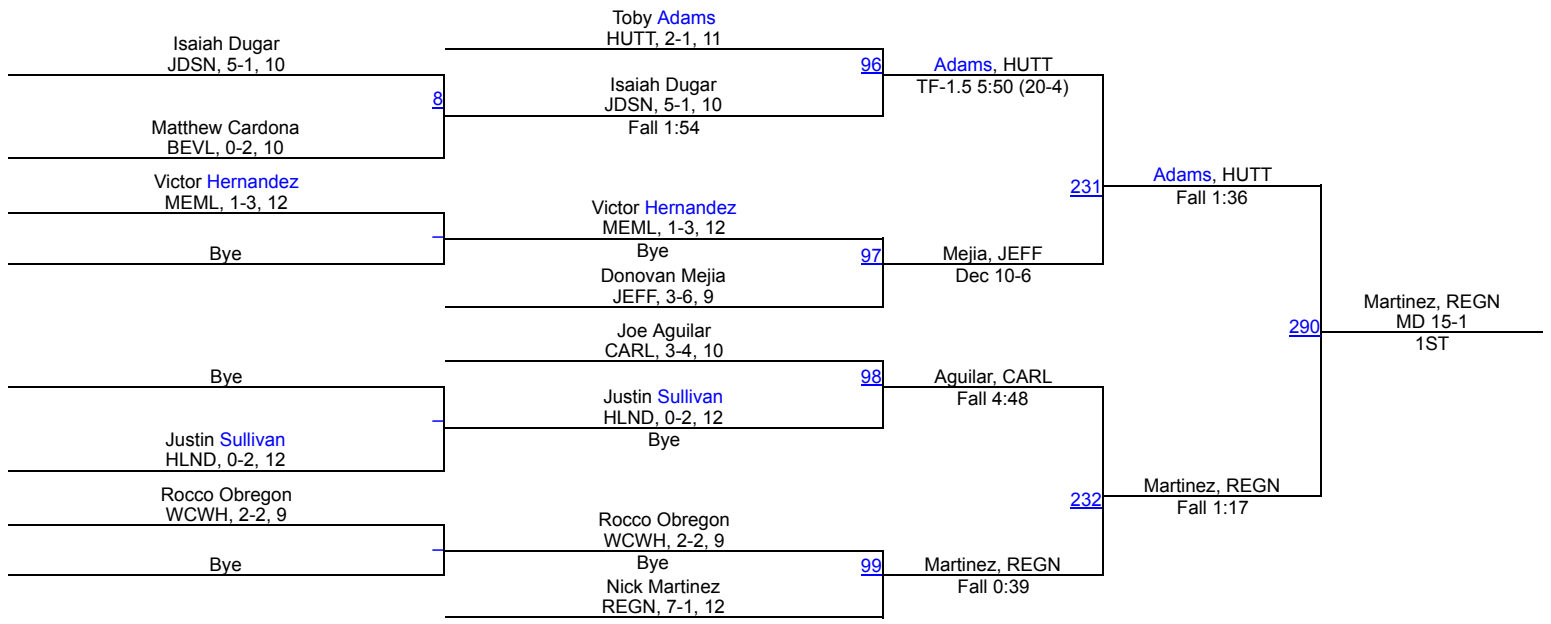

2017 BOYS Charger Classic

95 Shelton, MOOD

Fall 0:59

227 Elbert, KING

132B