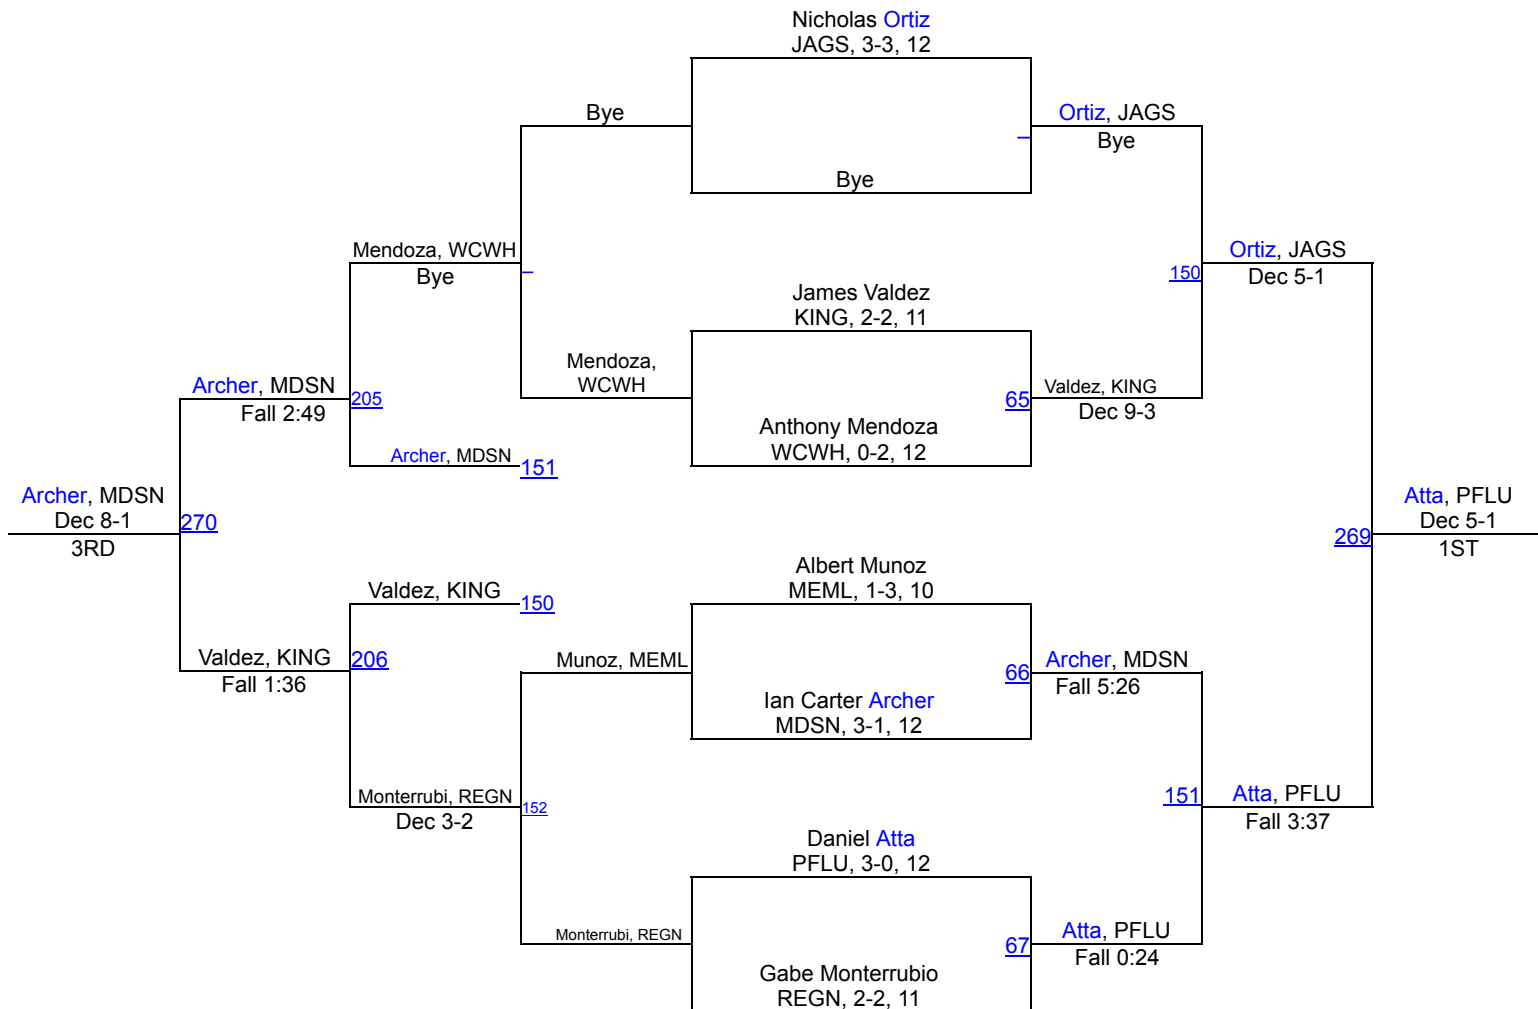

2017 BOYS Charger Classic

160B