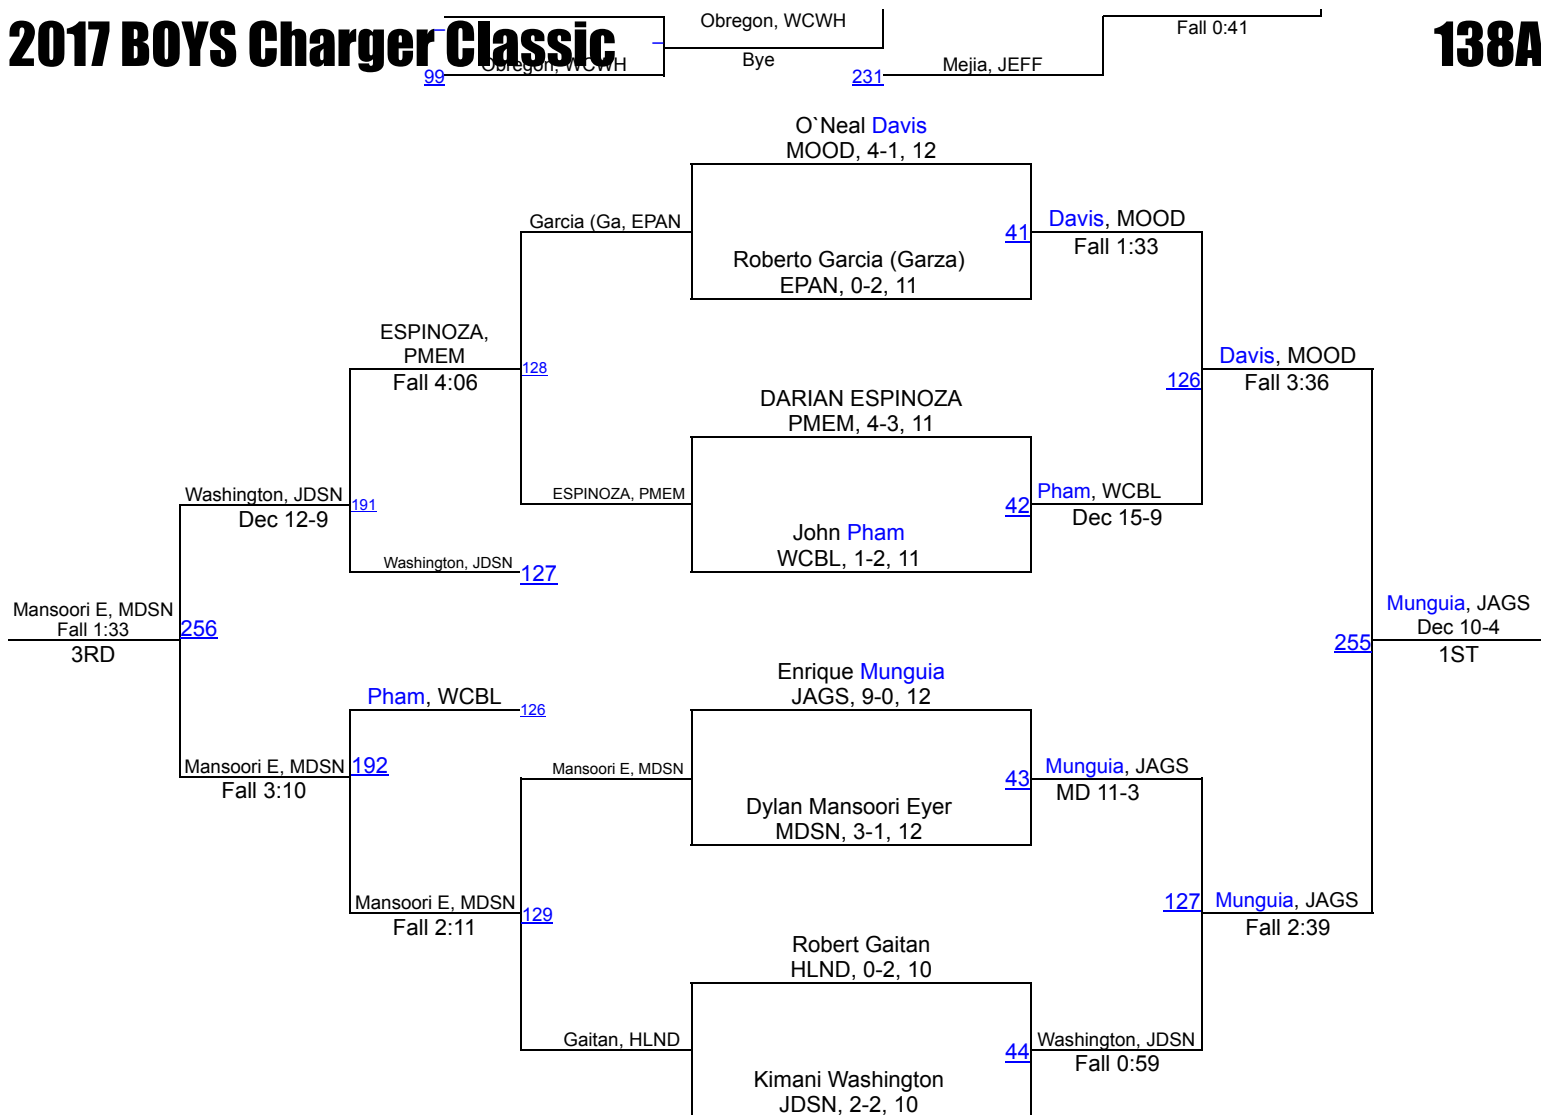

Fall 0:59

227 Elbert, KING

132B

2017 BOYS Charger Classic

138A

2017 BOYS Charger Classic

138B

2017 BOYS Charger Classic