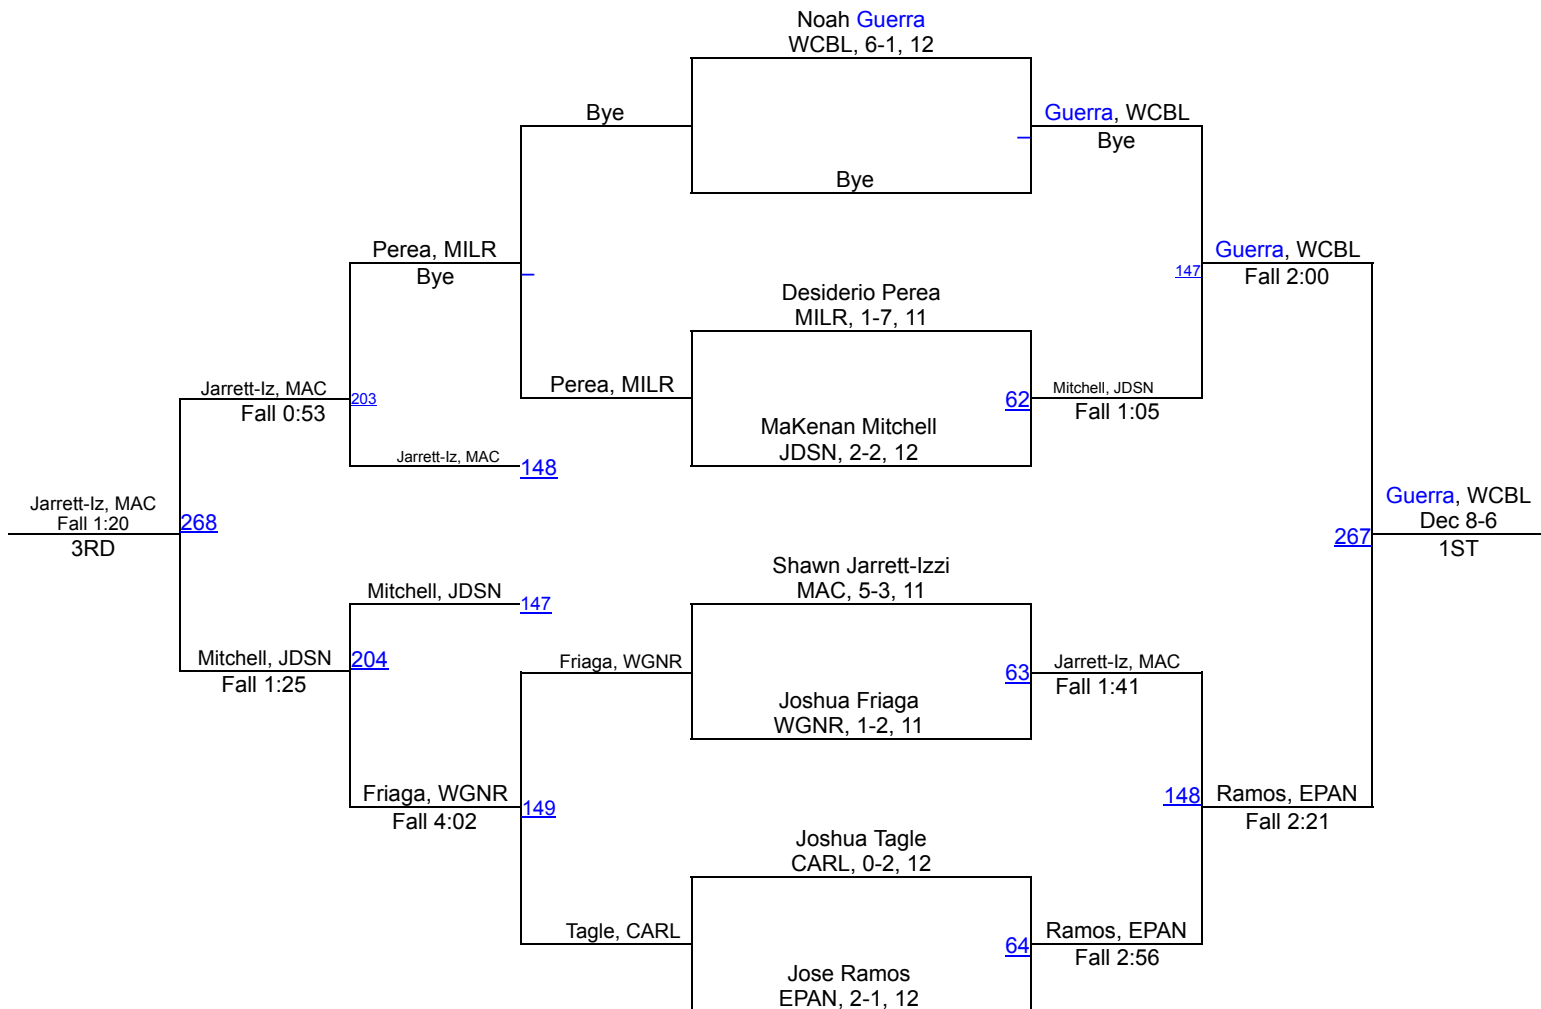

145A

2017 BOYS Charger Classic

152A

2017 BOYS Charger Classic

152B

2017 BOYS Charger Classic

160A

2017 BOYS Charger Classic