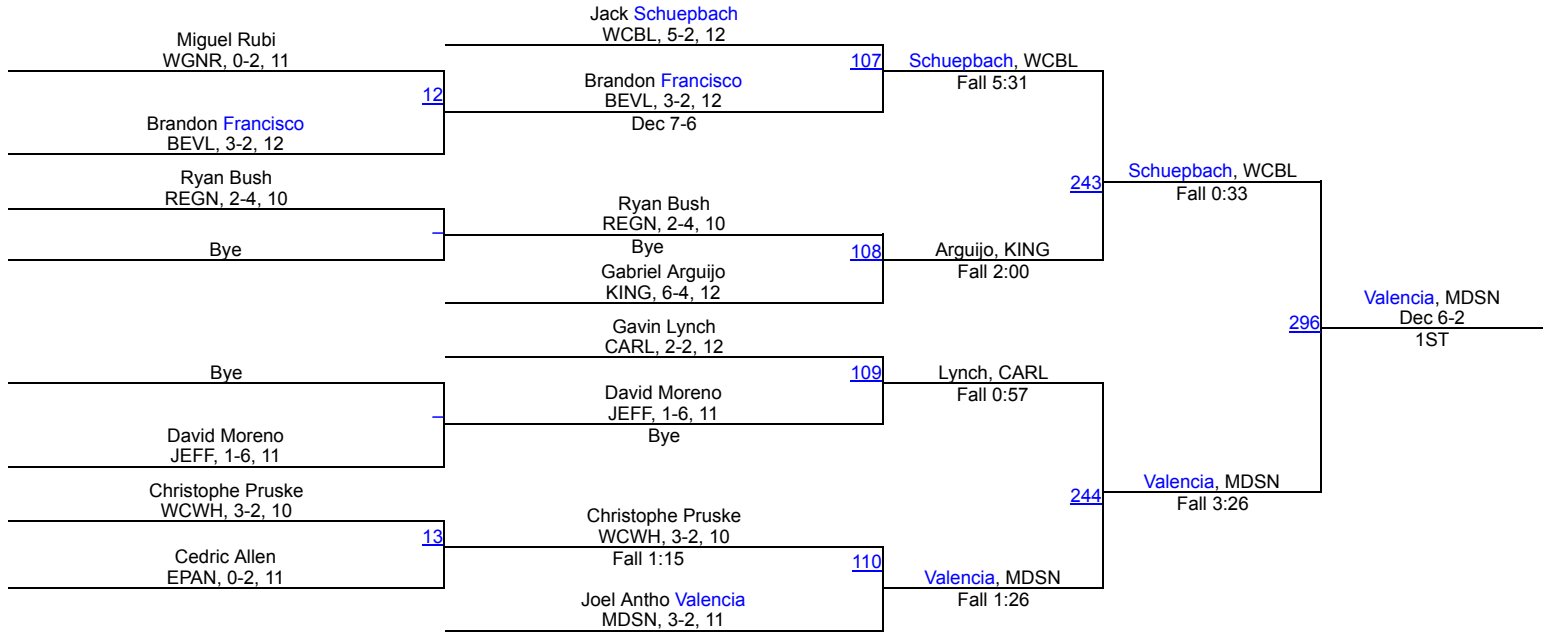

2017 BOYS Charger Classic

195A