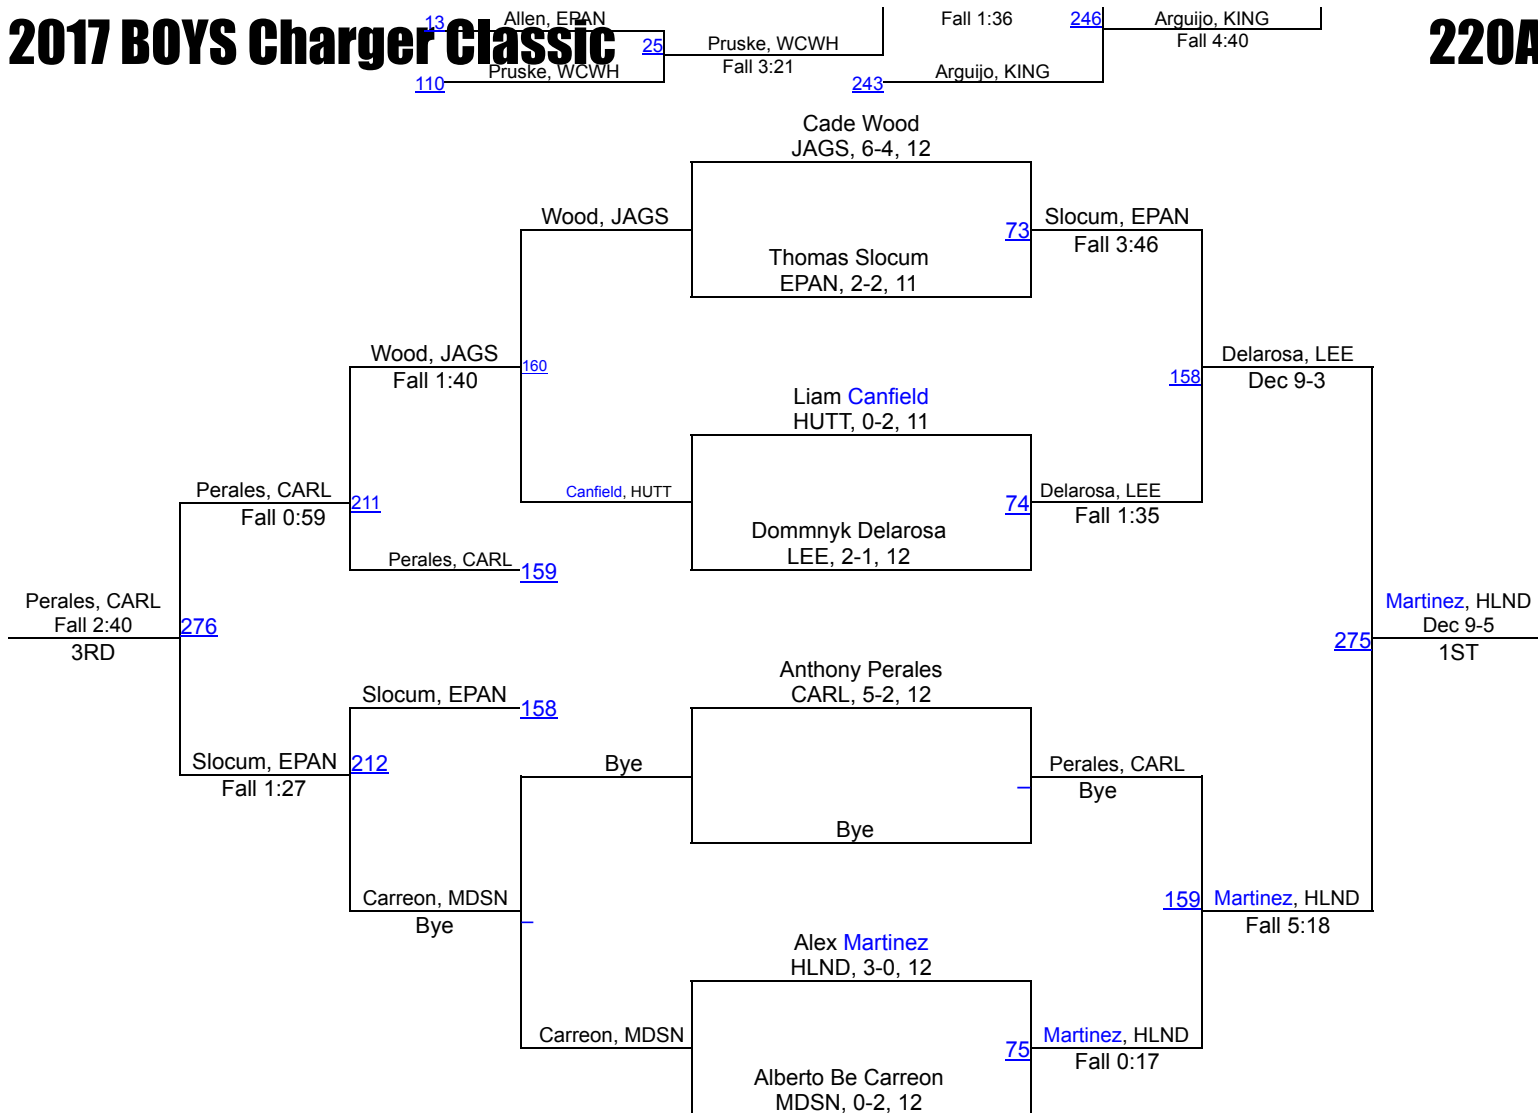

182B

2017 BOYS Charger Classic

195A

2017 BOYS Charger Classic

220A

2017 BOYS Charger Classic

220B

2017 BOYS Charger Classic