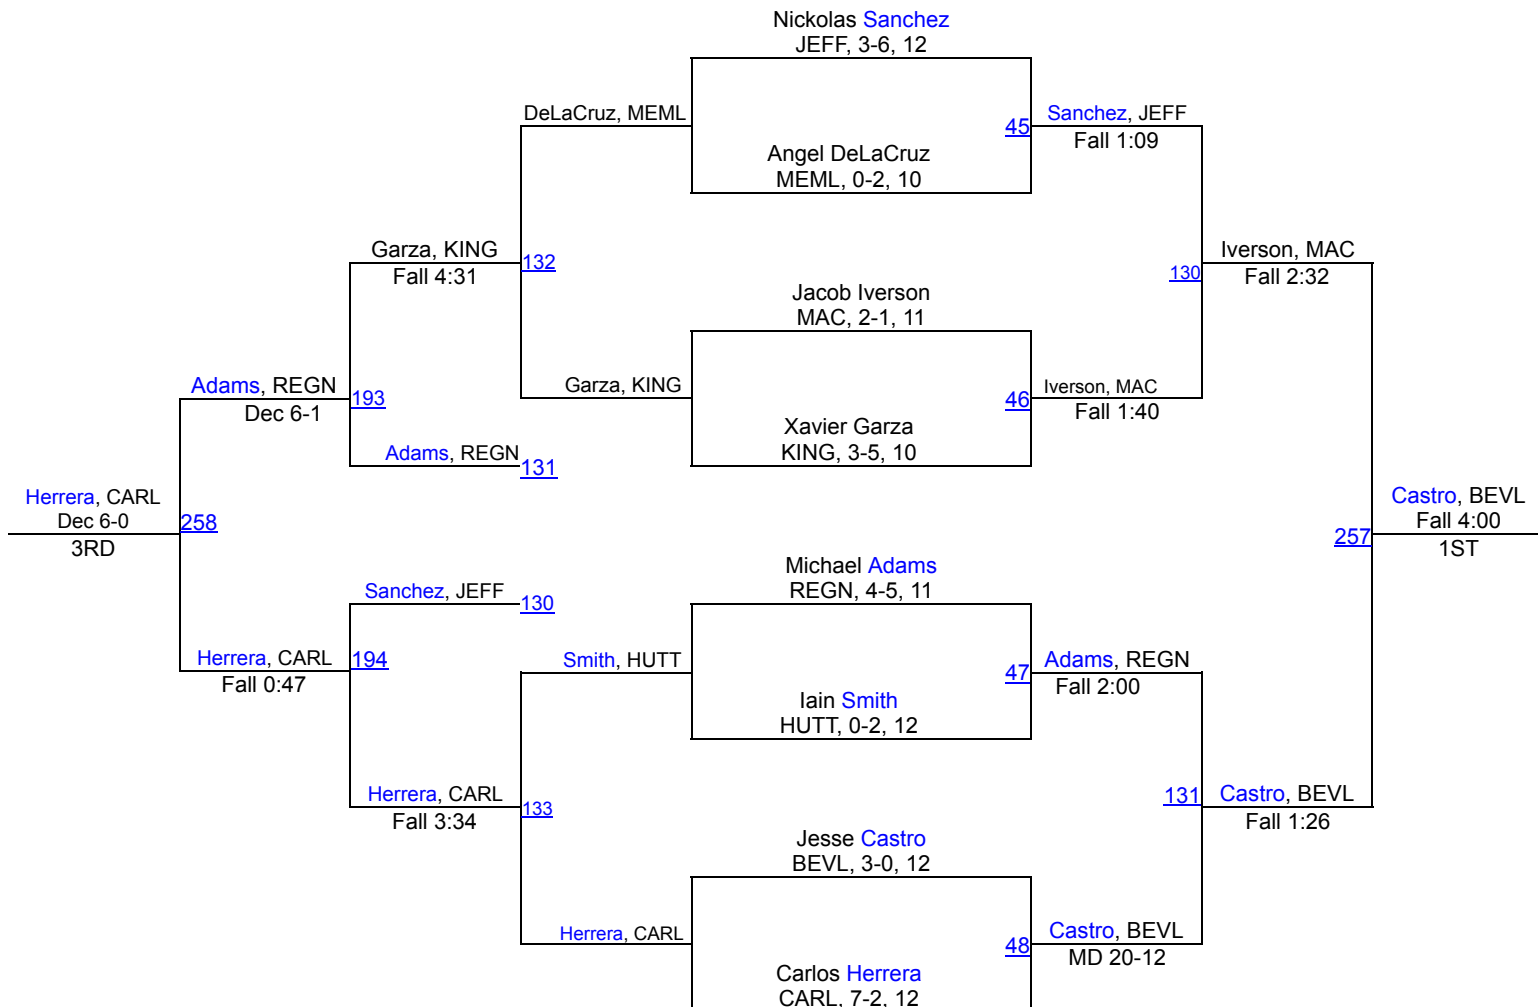

Fall 0:59

227 Elbert, KING

132B

2017 BOYS Charger Classic

138A

2017 BOYS Charger Classic

138B

2017 BOYS Charger Classic