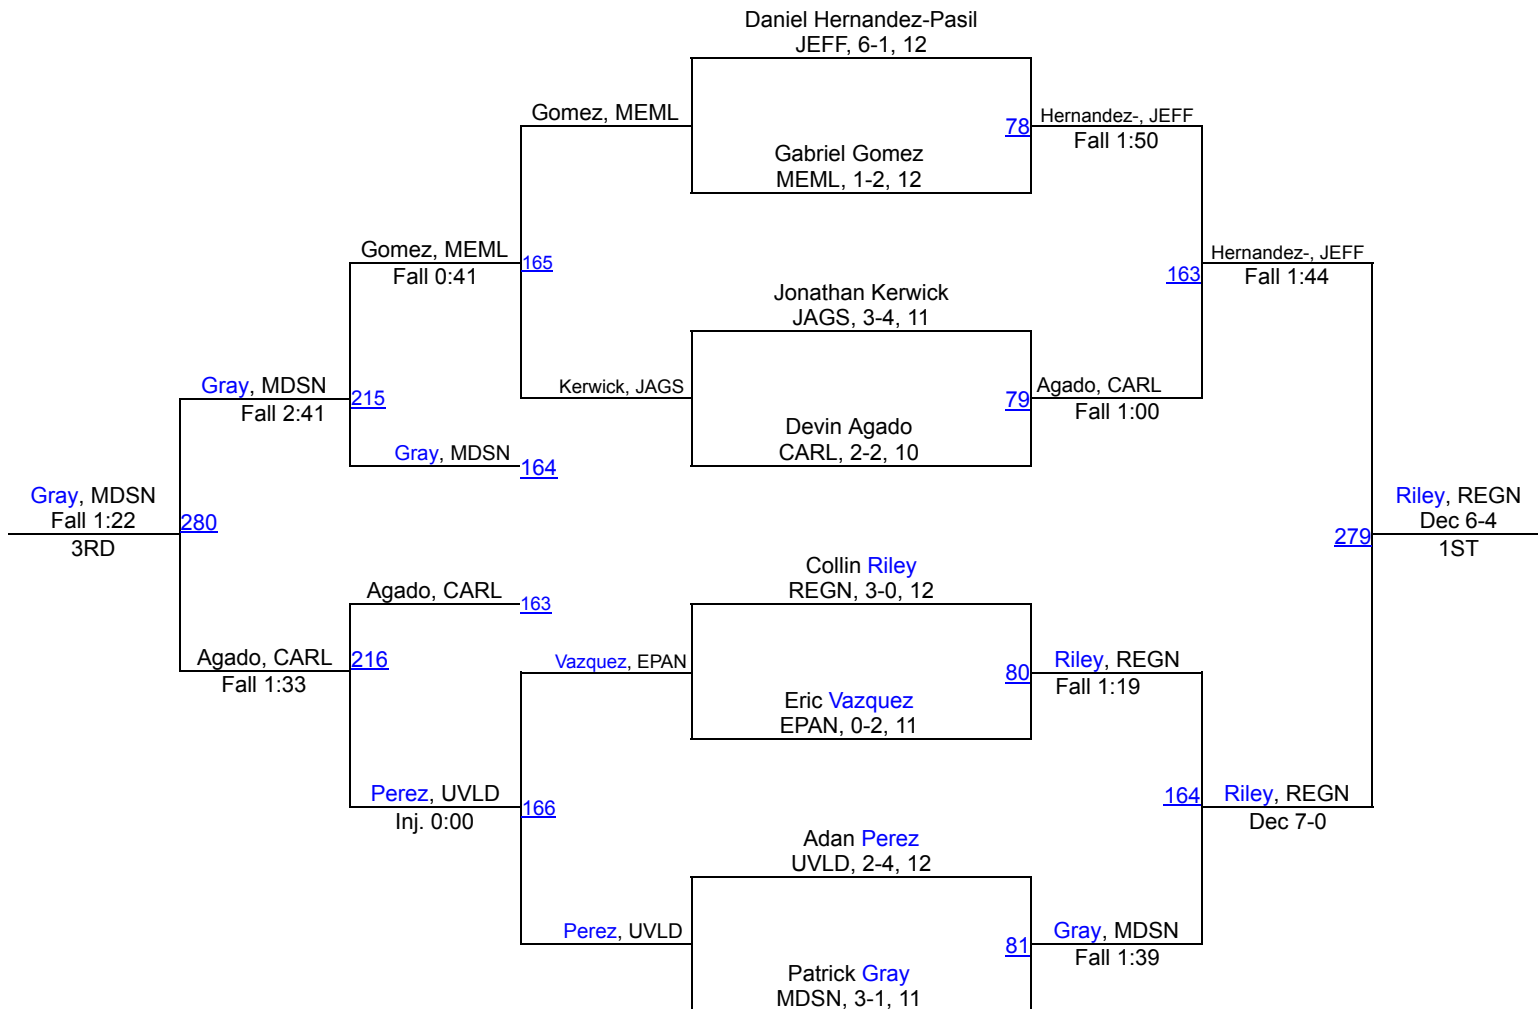

2017 BOYS Charger Classic

285A