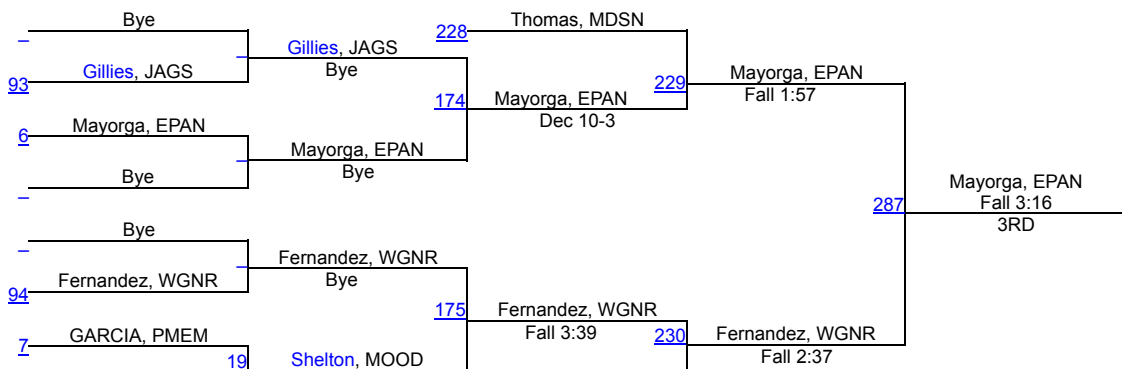

2017 BOYS Charger Classic

126A

2017 BOYS Charger Classic

126B

2017 BOYS Charger Classic

132A

2017 BOYS Charger Classic

95 Shelton, MOOD

Fall 0:59

227 Elbert, KING

132B

2017 BOYS Charger Classic

138A

2017 BOYS Charger Classic

138B

2017 BOYS Charger Classic