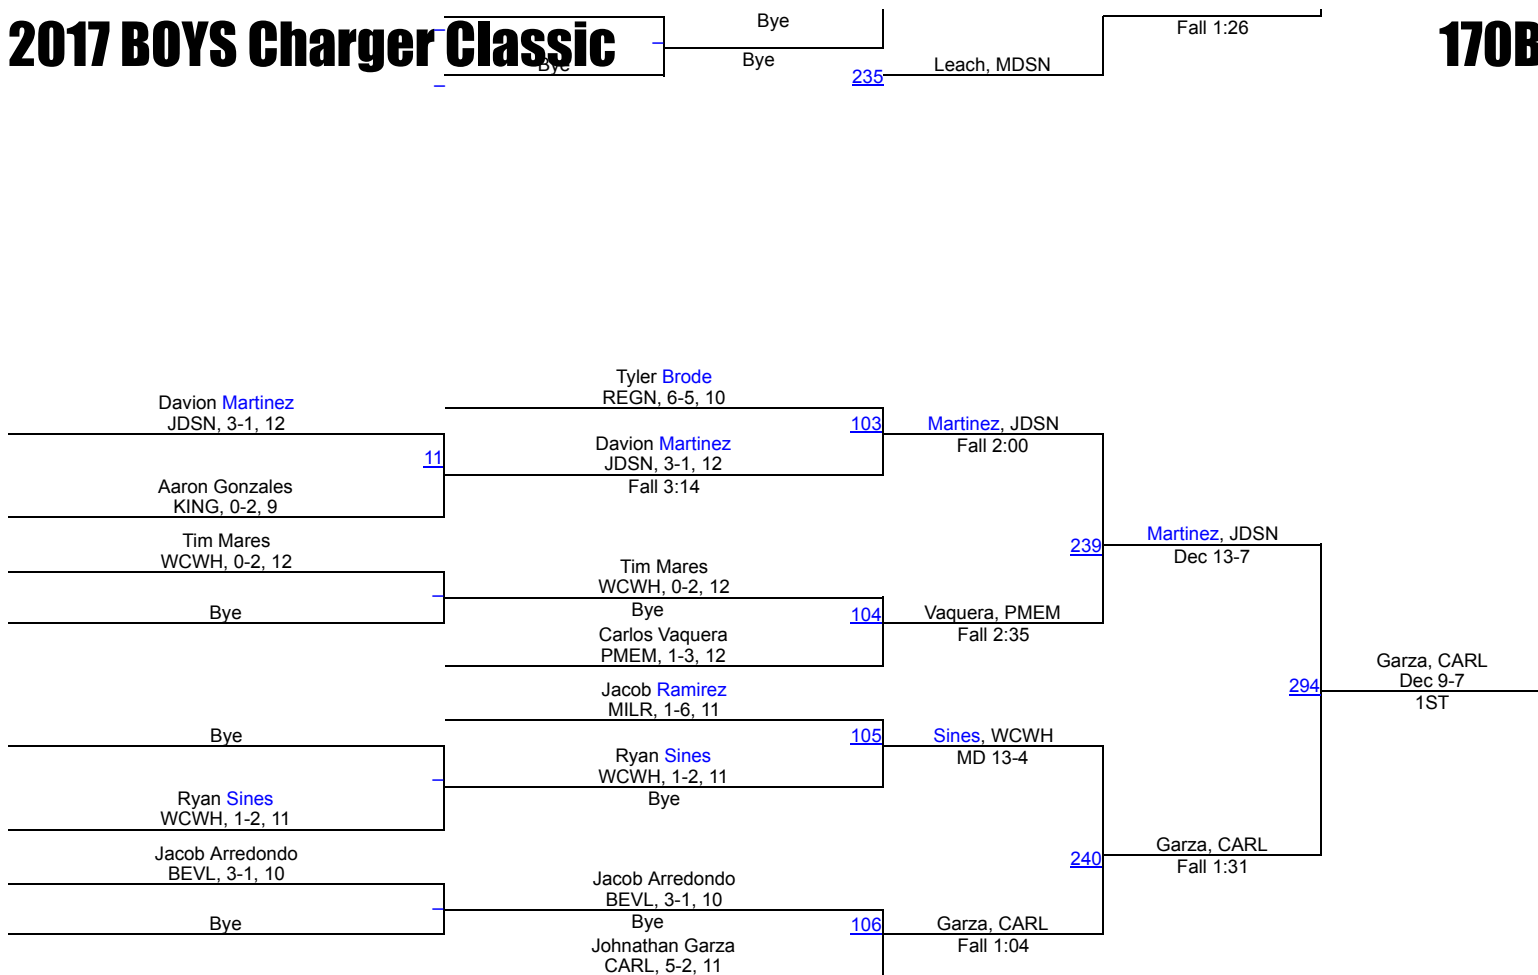

160B

2017 BOYS Charger Classic

170A

2017 BOYS Charger Classic

170B

2017 BOYS Charger Classic

182A

2017 BOYS Charger Classic