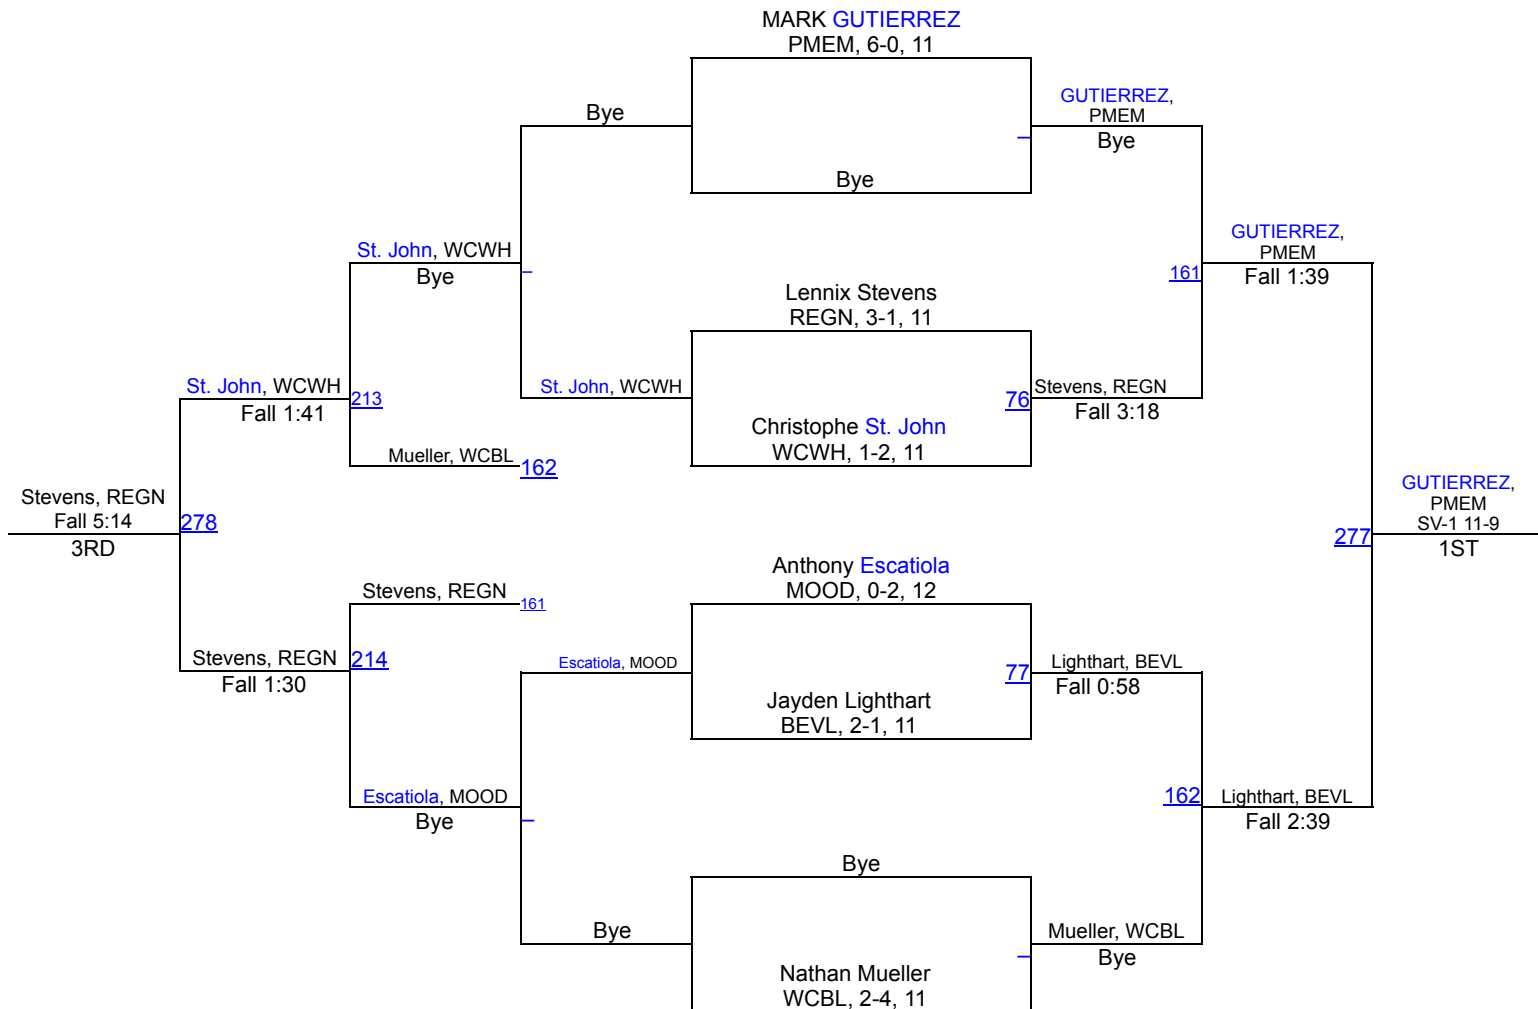

182B

2017 BOYS Charger Classic

195A

2017 BOYS Charger Classic

220A

2017 BOYS Charger Classic

220B

2017 BOYS Charger Classic