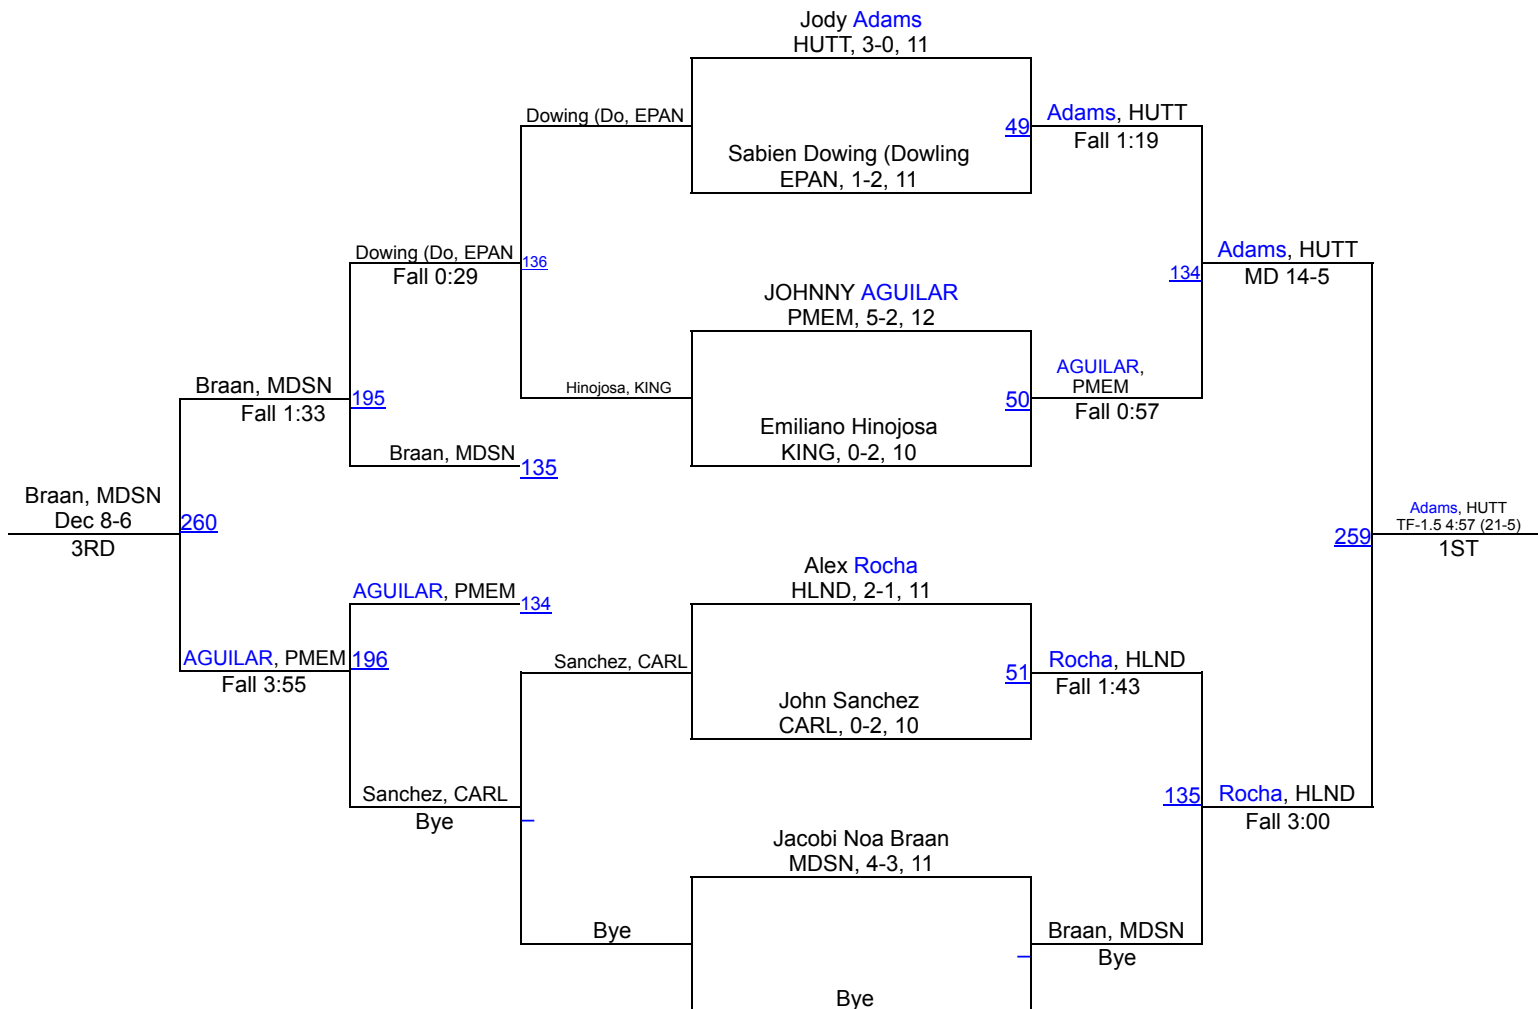

2017 BOYS Charger Classic

145A