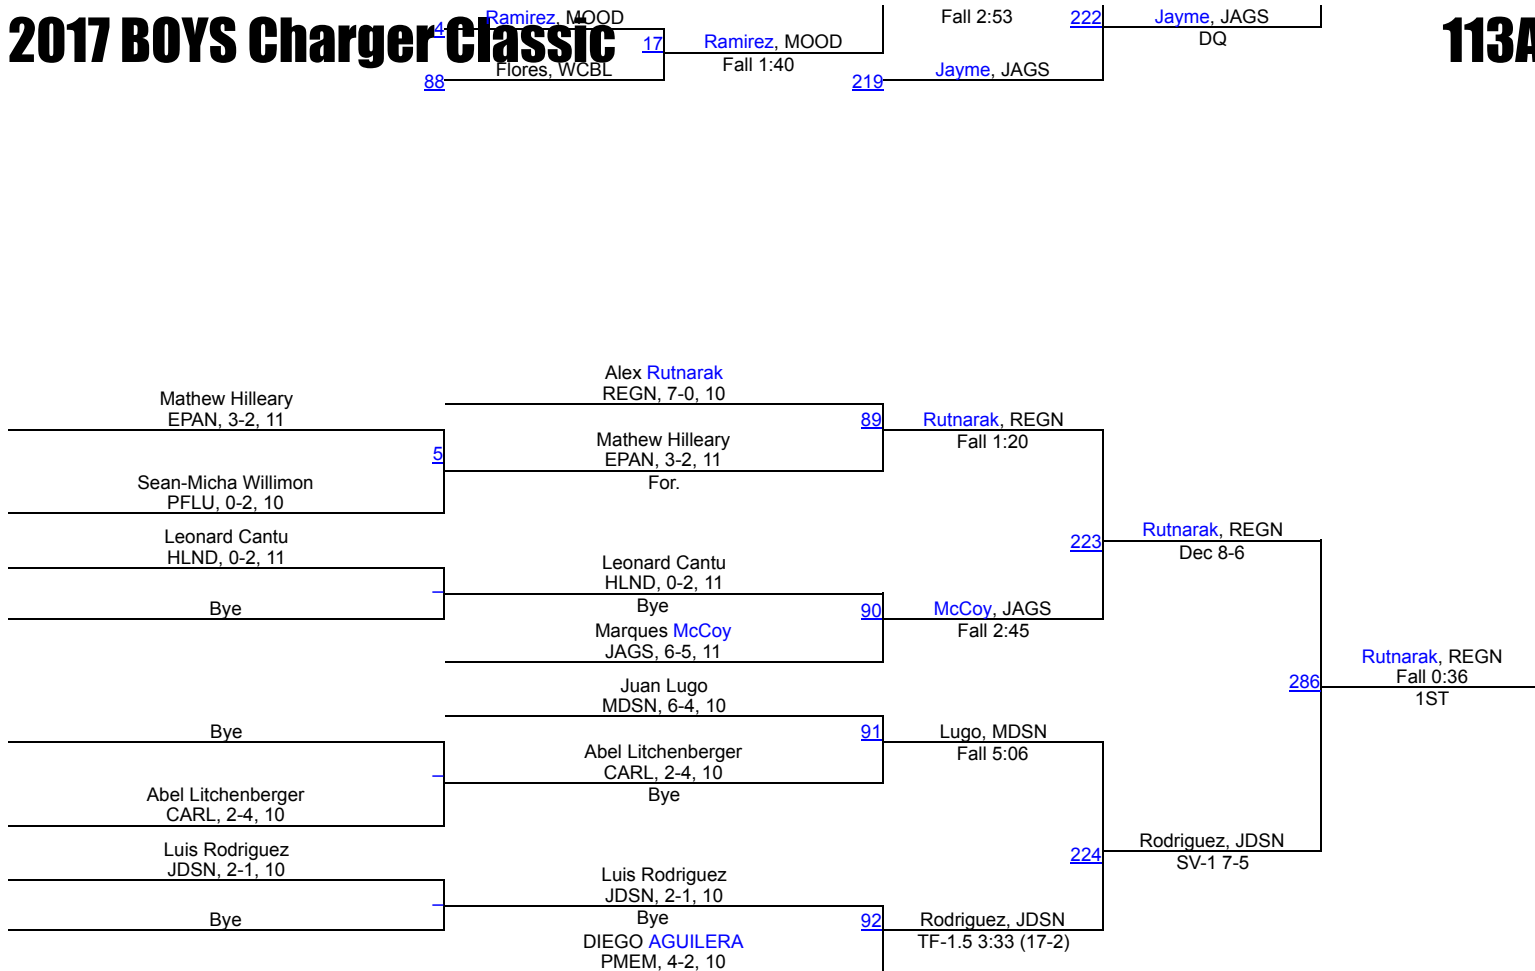

2017 BOYS Charger Classic

113A