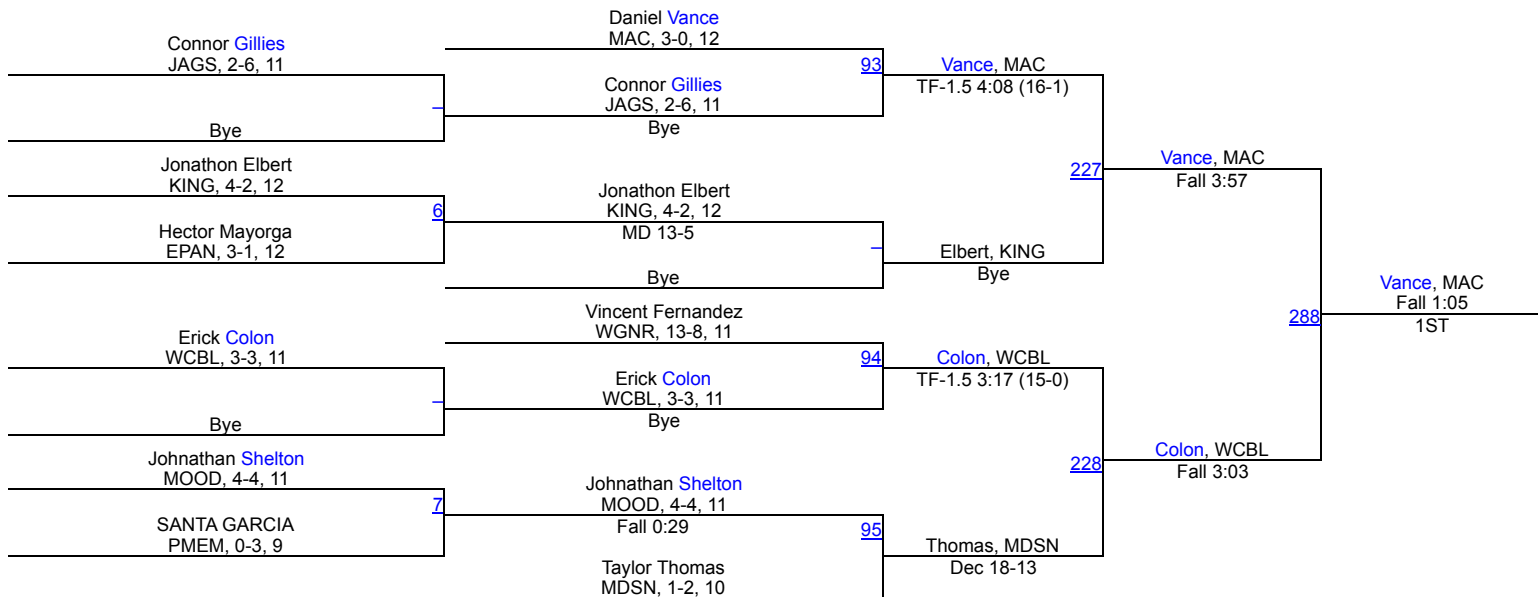

2017 BOYS Charger Classic

126A

2017 BOYS Charger Classic

126B

2017 BOYS Charger Classic

132A

2017 BOYS Charger Classic

95 Shelton, MOOD

Fall 0:59

227 Elbert, KING

132B

2017 BOYS Charger Classic

138A

2017 BOYS Charger Classic

138B

2017 BOYS Charger Classic