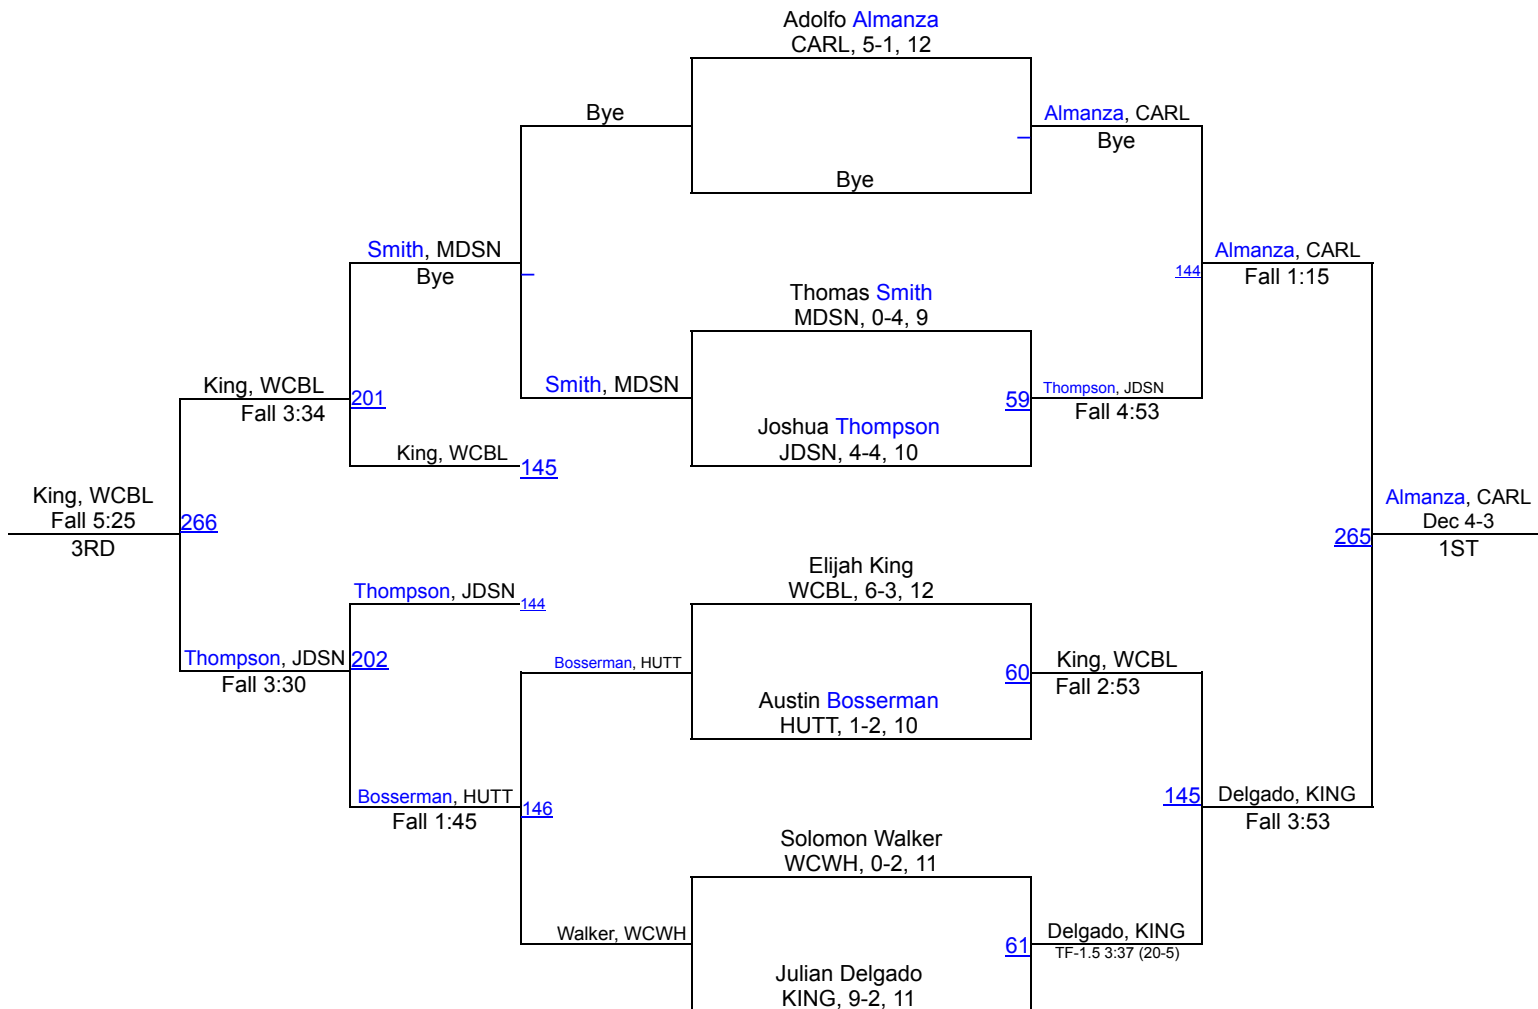

145A

2017 BOYS Charger Classic

152A

2017 BOYS Charger Classic

152B

2017 BOYS Charger Classic

160A

2017 BOYS Charger Classic