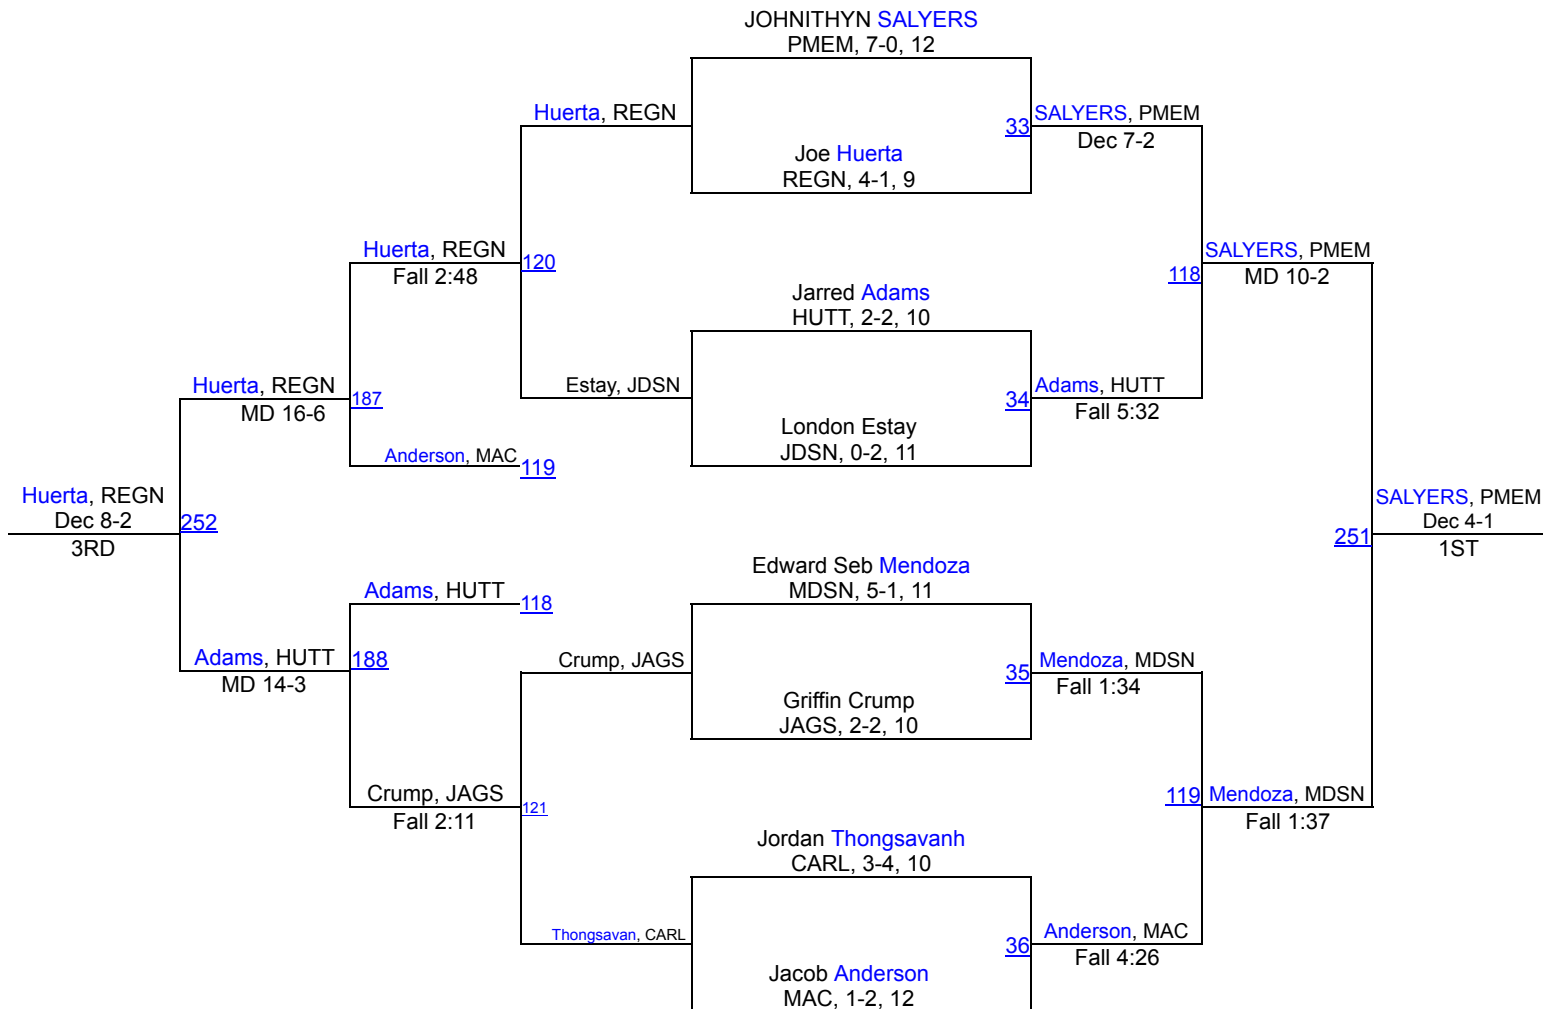

2017 BOYS Charger Classic

126A

2017 BOYS Charger Classic

126B

2017 BOYS Charger Classic

132A

2017 BOYS Charger Classic

95 Shelton, MOOD