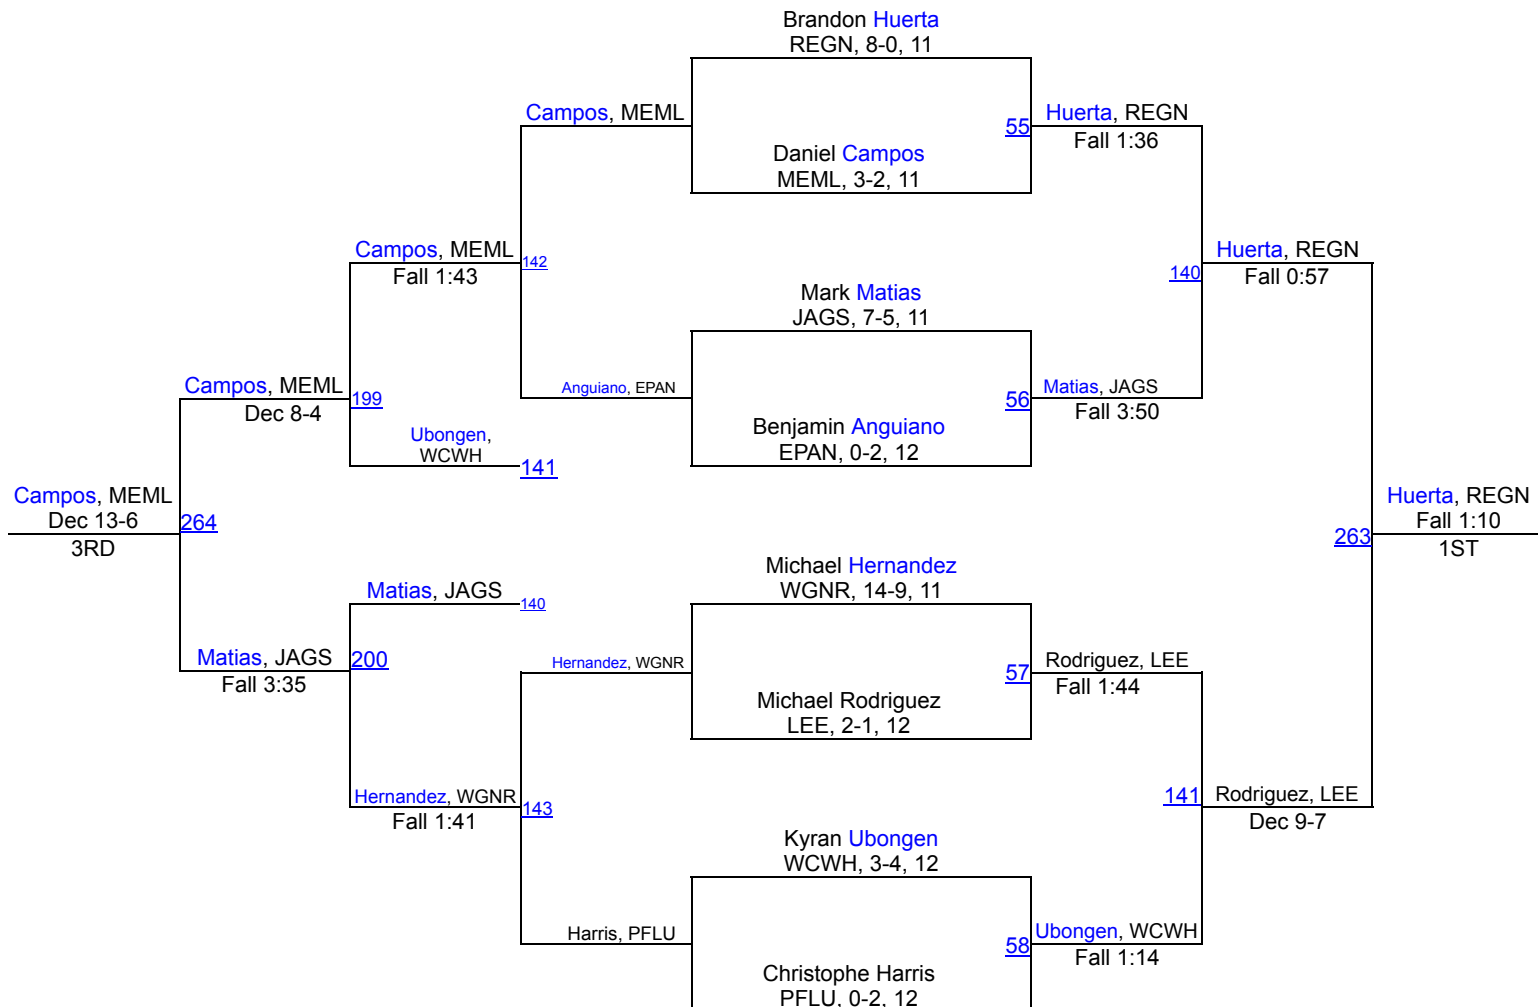

2017 BOYS Charger Classic

152A