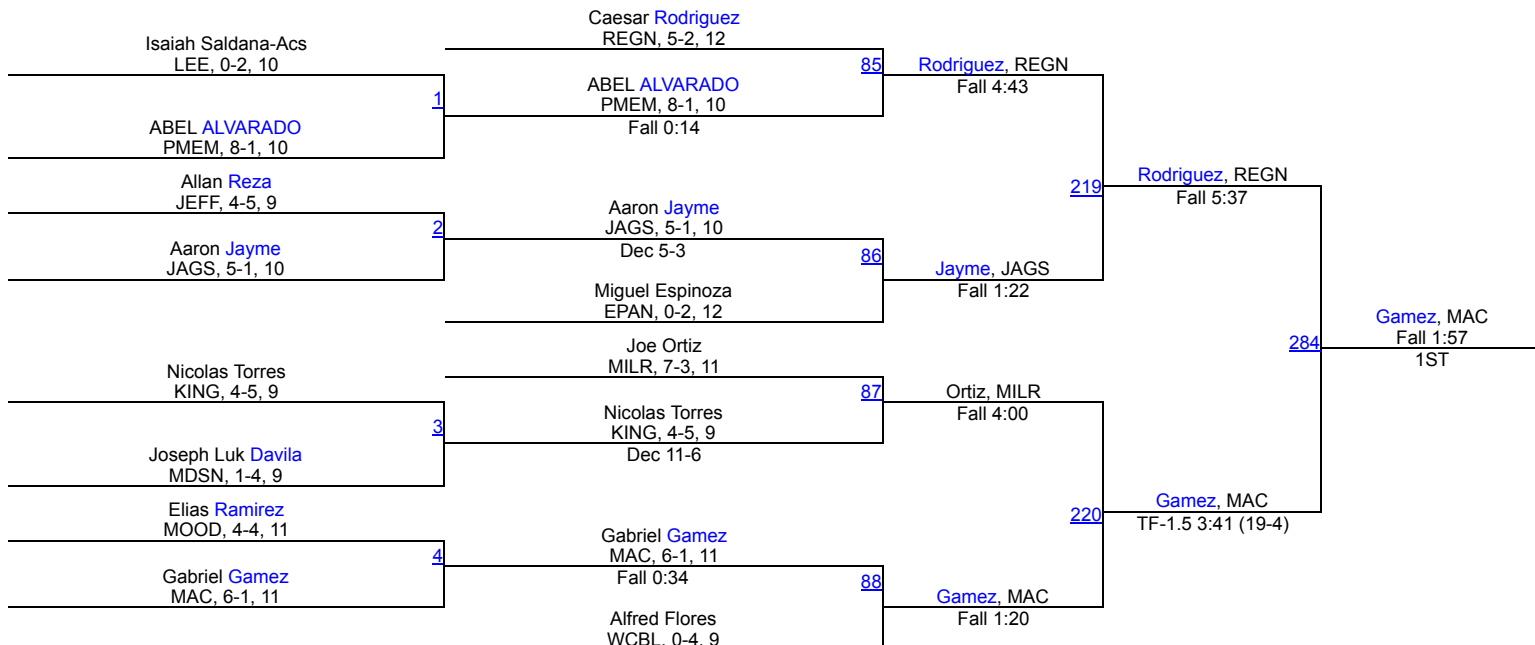

2017 BOYS Charger Classic

106A

2017 BOYS Charger Classic

113A

2017 BOYS Charger Classic

120A

2017 BOYS Charger Classic

120B

2017 BOYS Charger Classic

126A

2017 BOYS Charger Classic

126B

2017 BOYS Charger Classic

132A

2017 BOYS Charger Classic

95 Shelton, MOOD