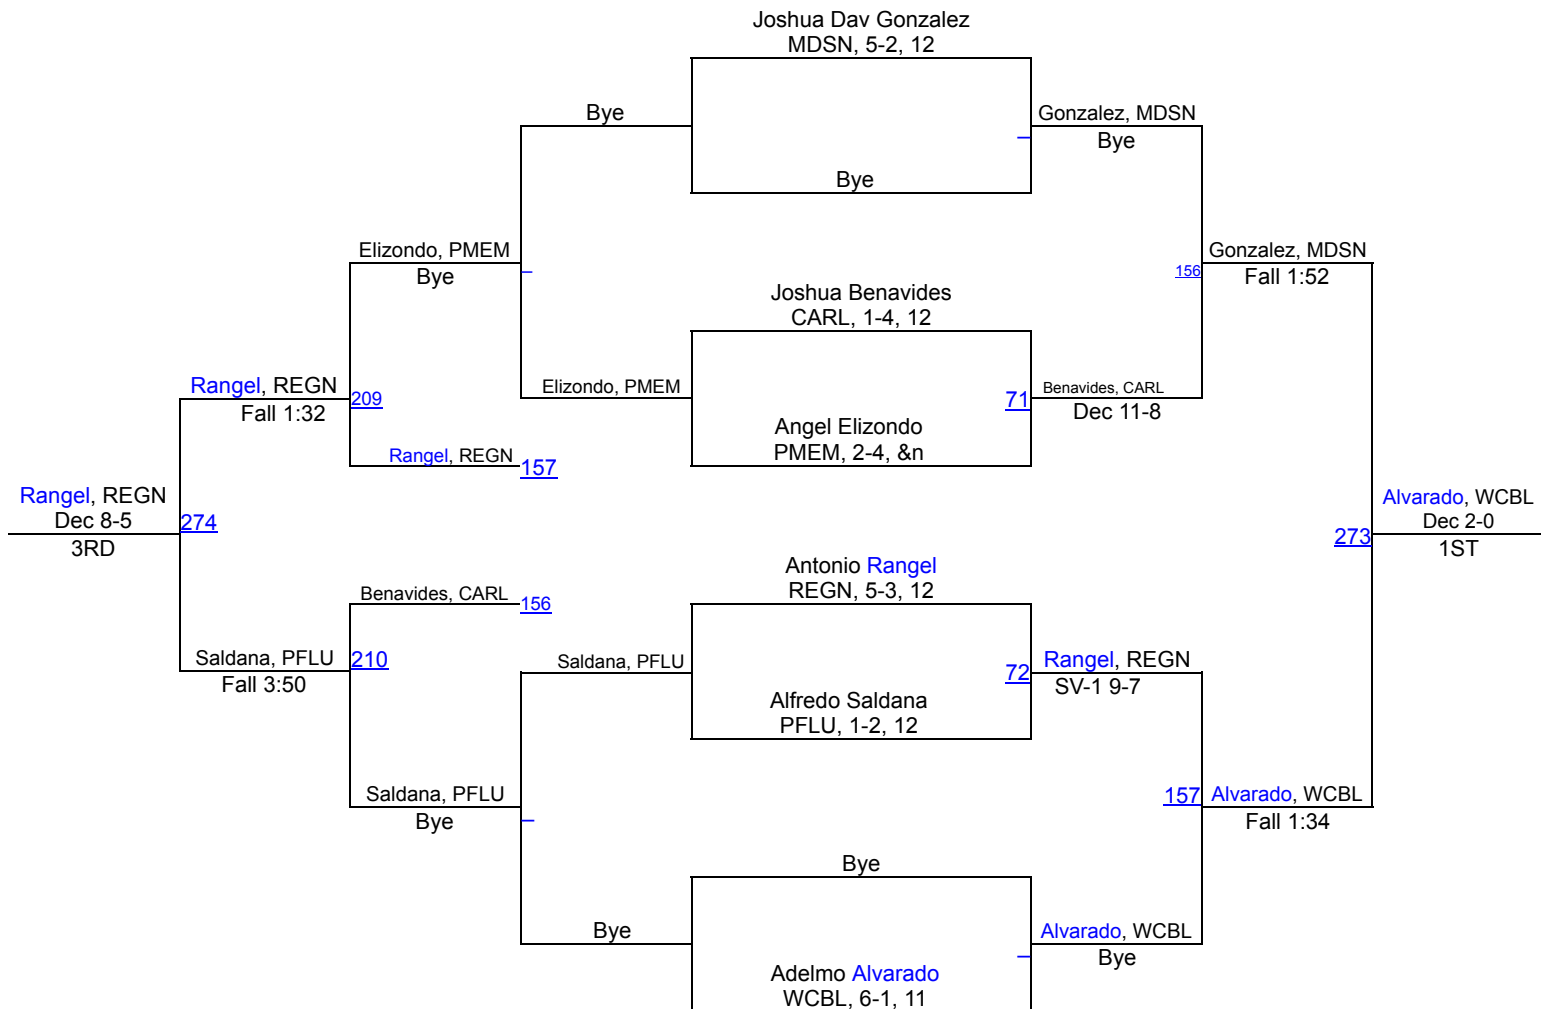

2017 BOYS Charger Classic

182B