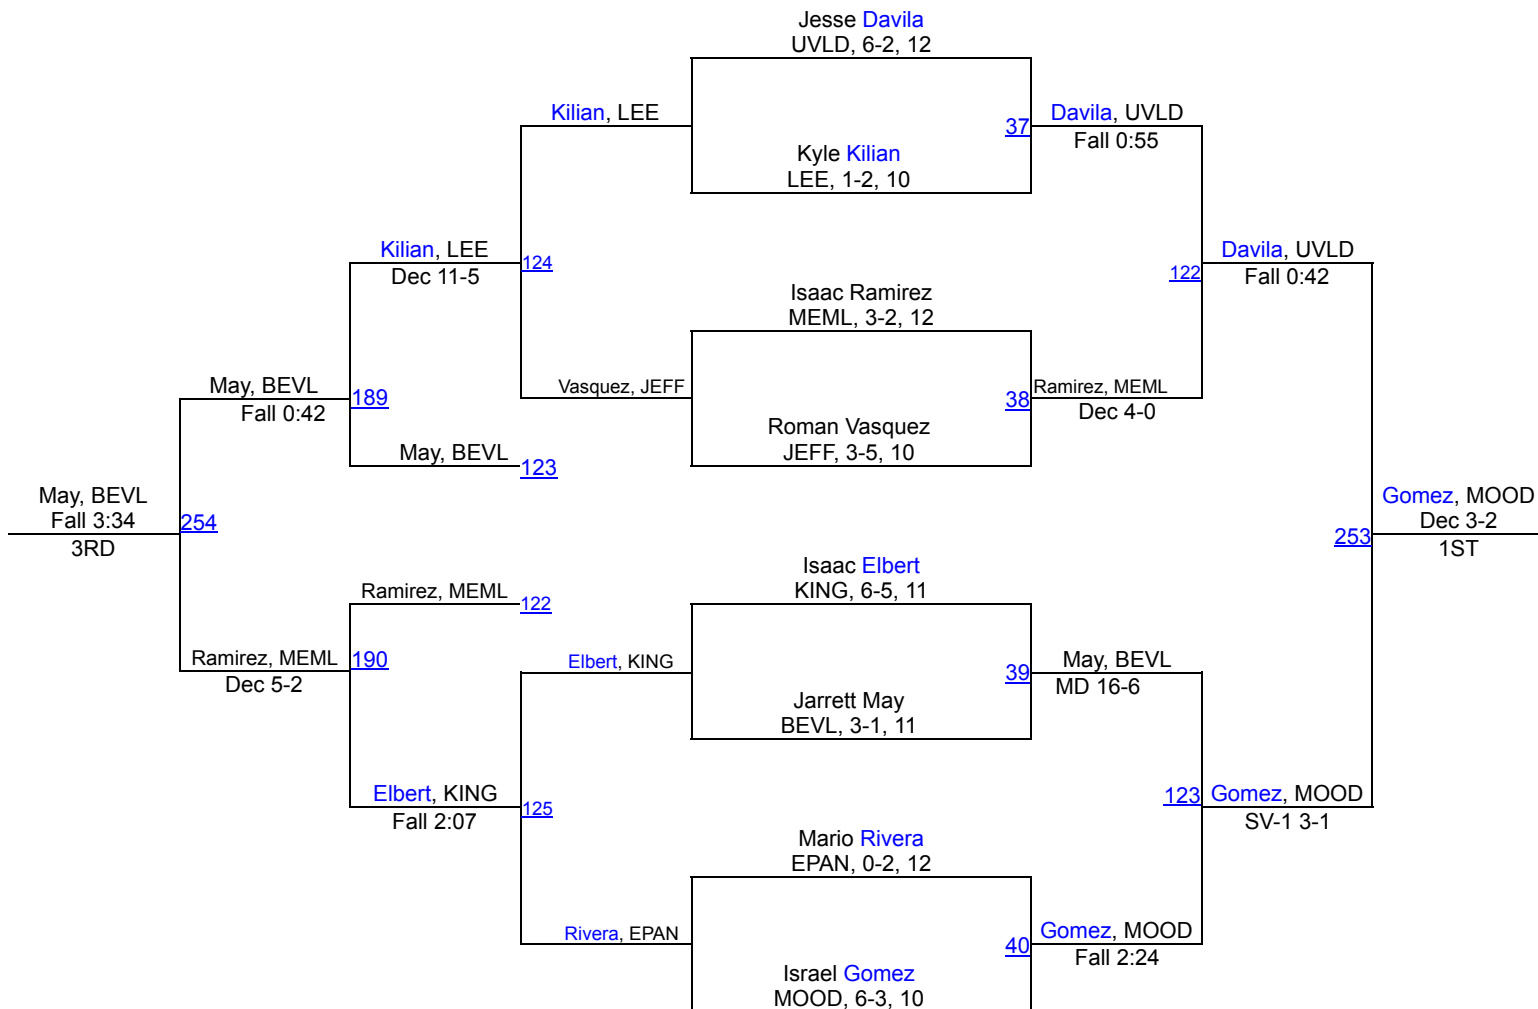

2017 BOYS Charger Classic

126A

2017 BOYS Charger Classic

126B

2017 BOYS Charger Classic

132A

2017 BOYS Charger Classic

95 Shelton, MOOD