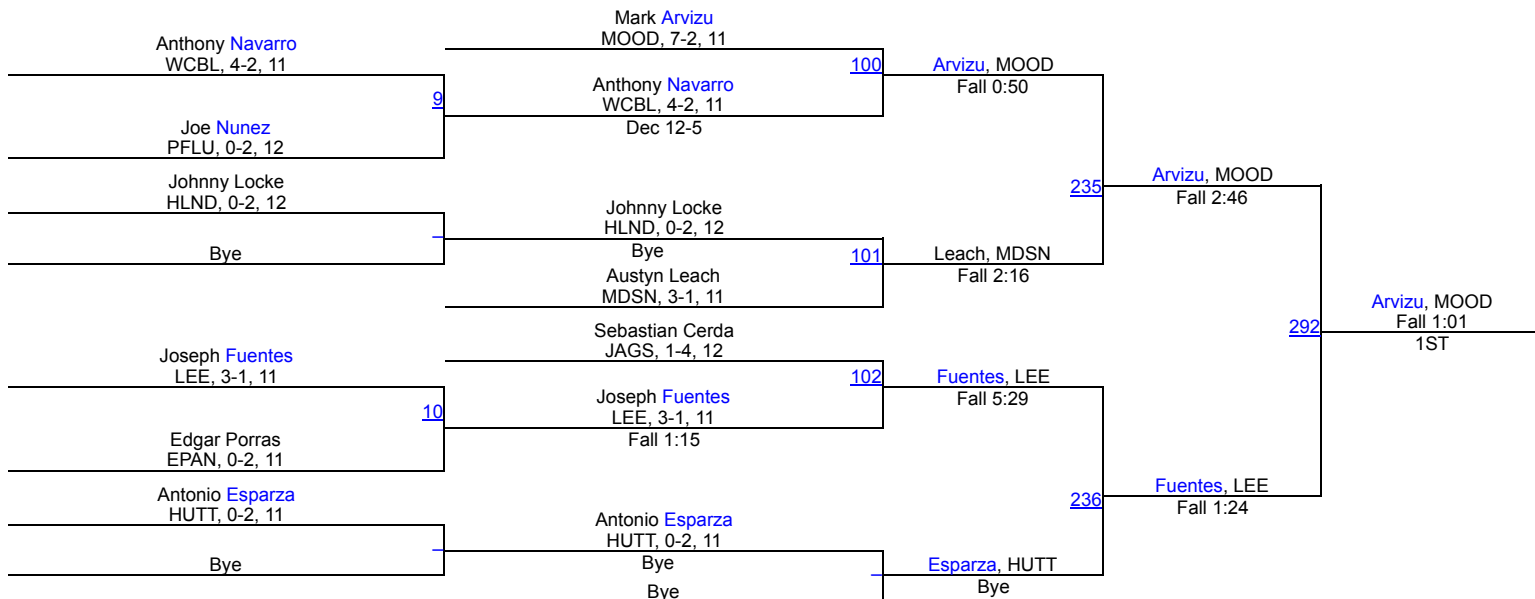

2017 BOYS Charger Classic

170A