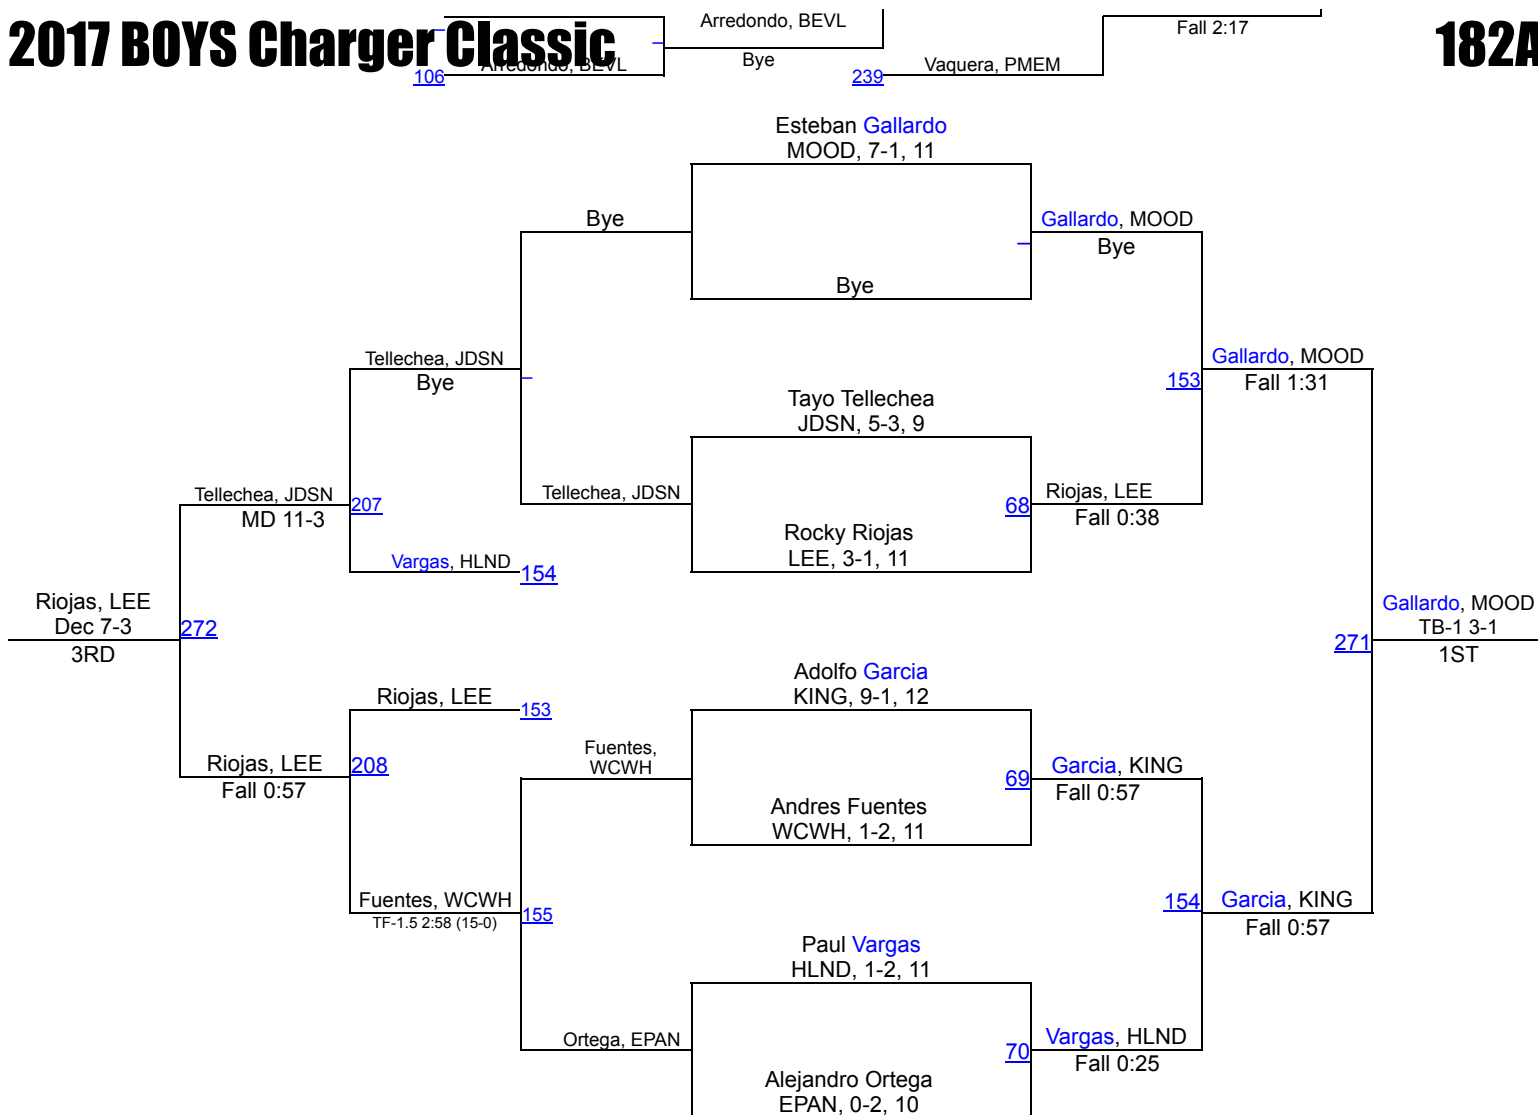

160B

2017 BOYS Charger Classic

170A

2017 BOYS Charger Classic

170B

2017 BOYS Charger Classic

182A

2017 BOYS Charger Classic