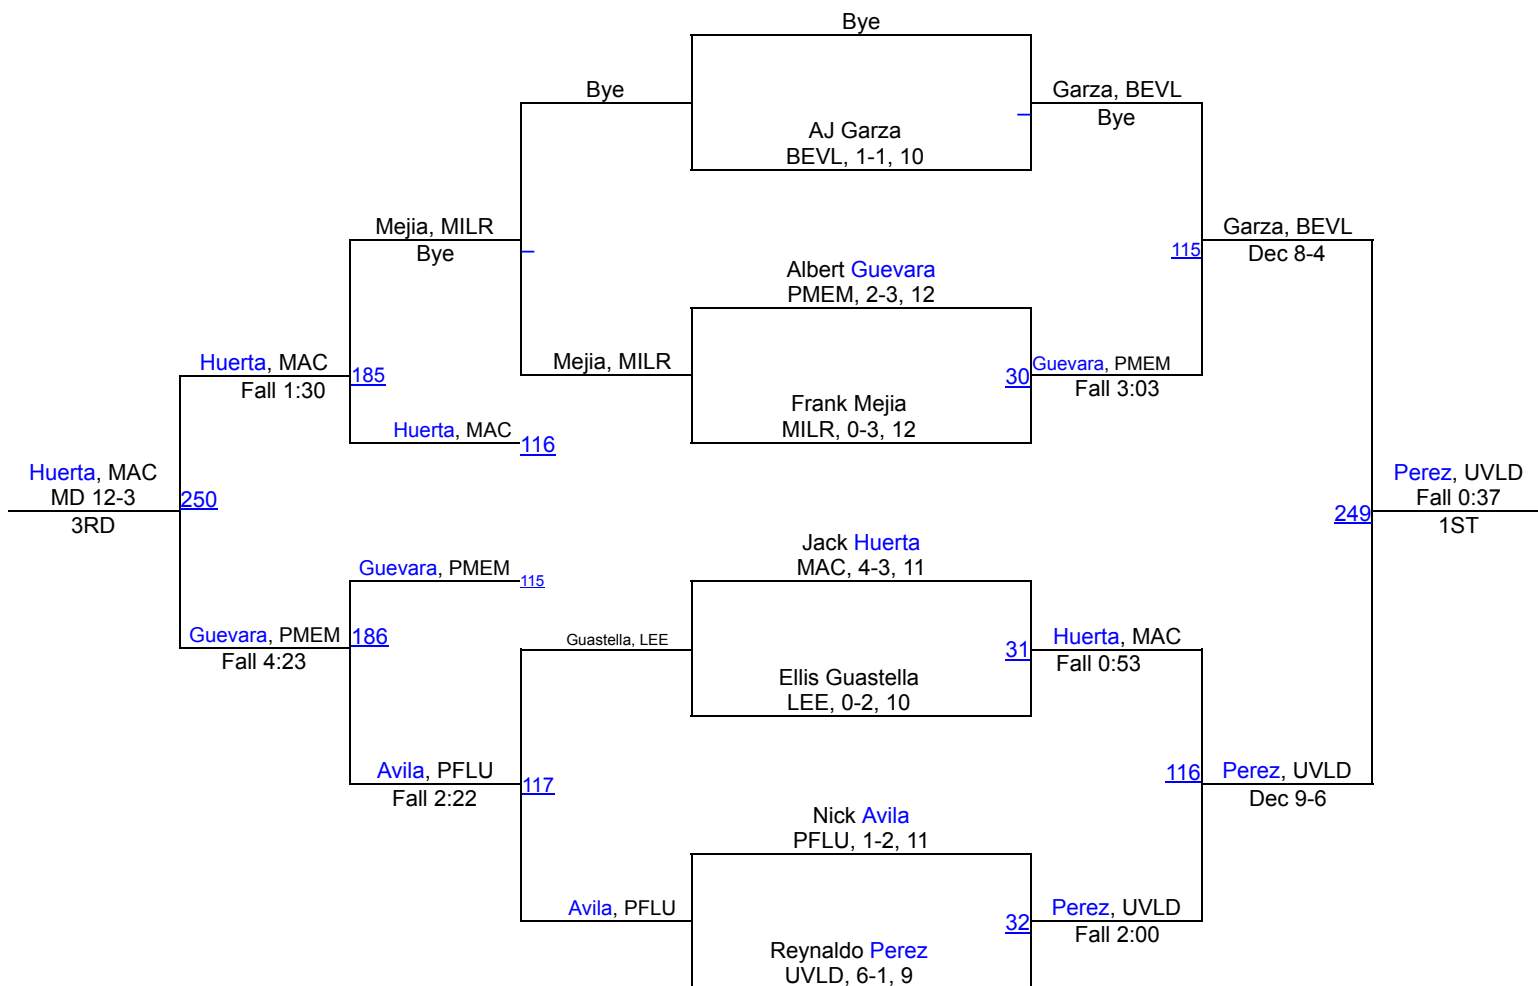

2017 BOYS Charger Classic

126A

2017 BOYS Charger Classic

126B

2017 BOYS Charger Classic

132A

2017 BOYS Charger Classic

95 Shelton, MOOD