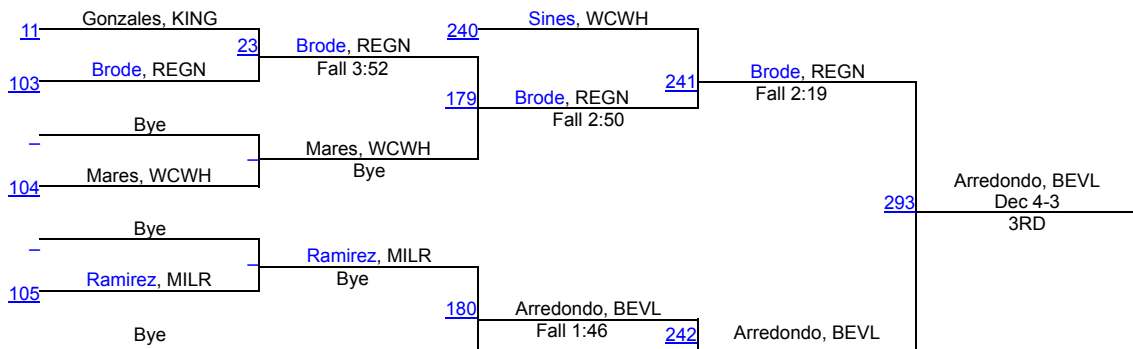

160B

2017 BOYS Charger Classic

170A

2017 BOYS Charger Classic

170B

2017 BOYS Charger Classic

182A

2017 BOYS Charger Classic