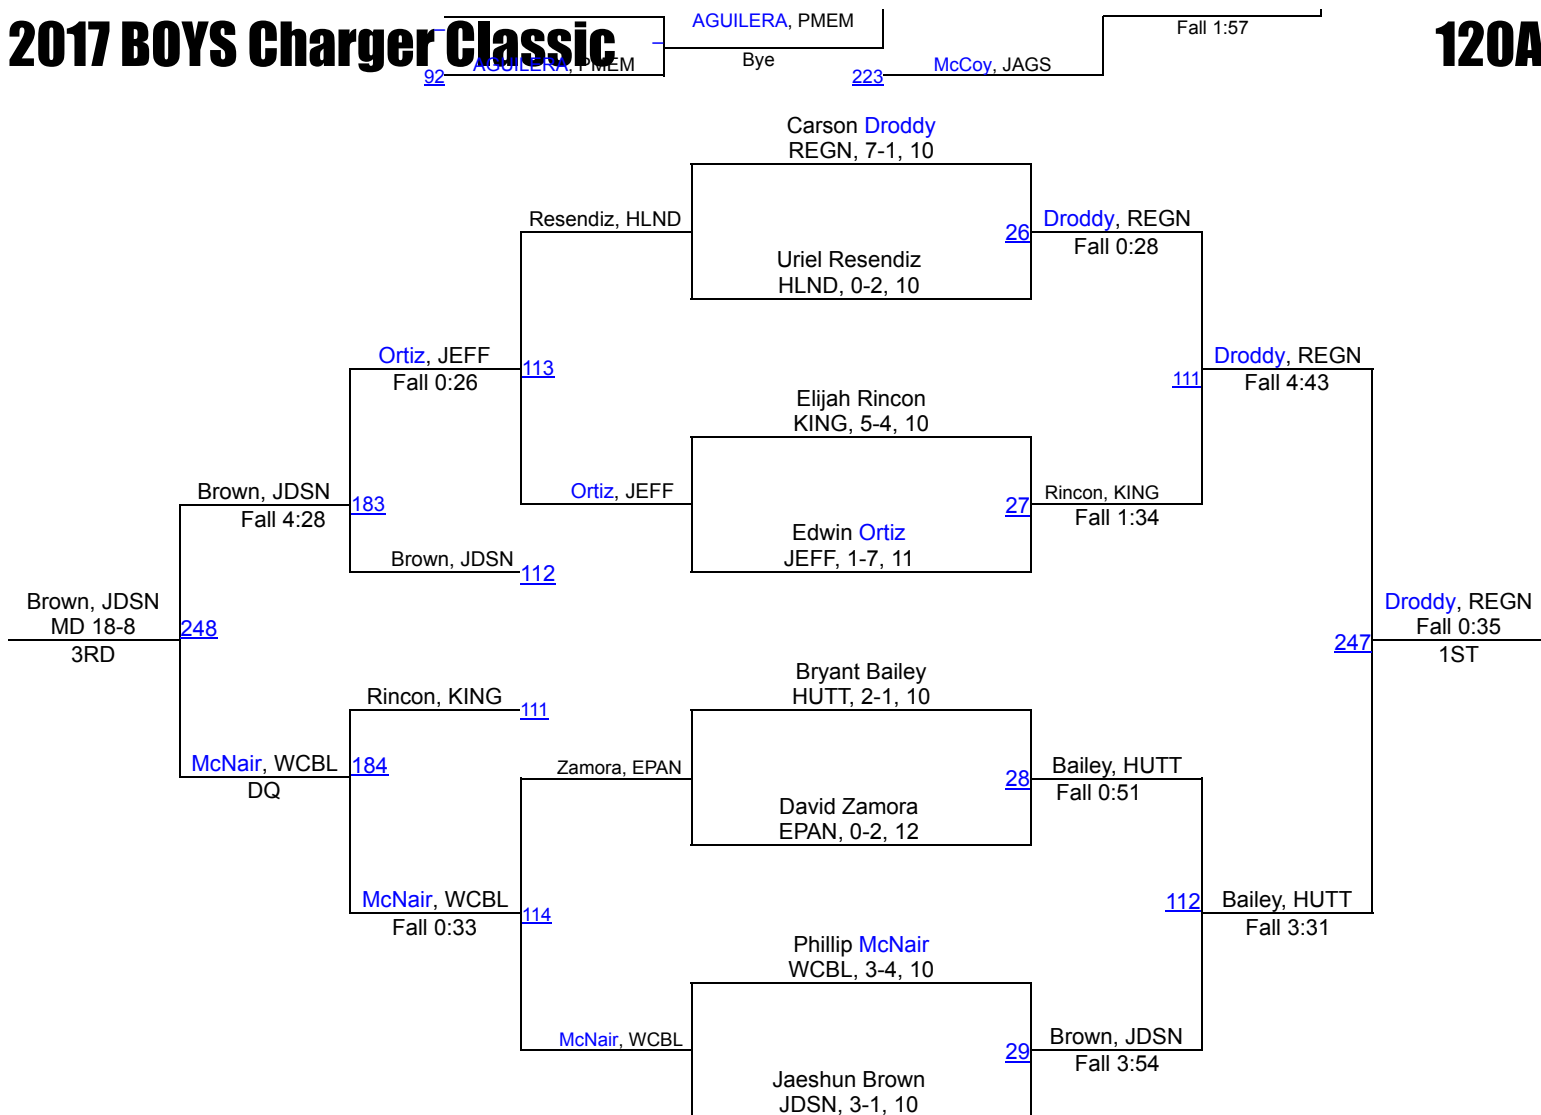

2017 BOYS Charger Classic

120A