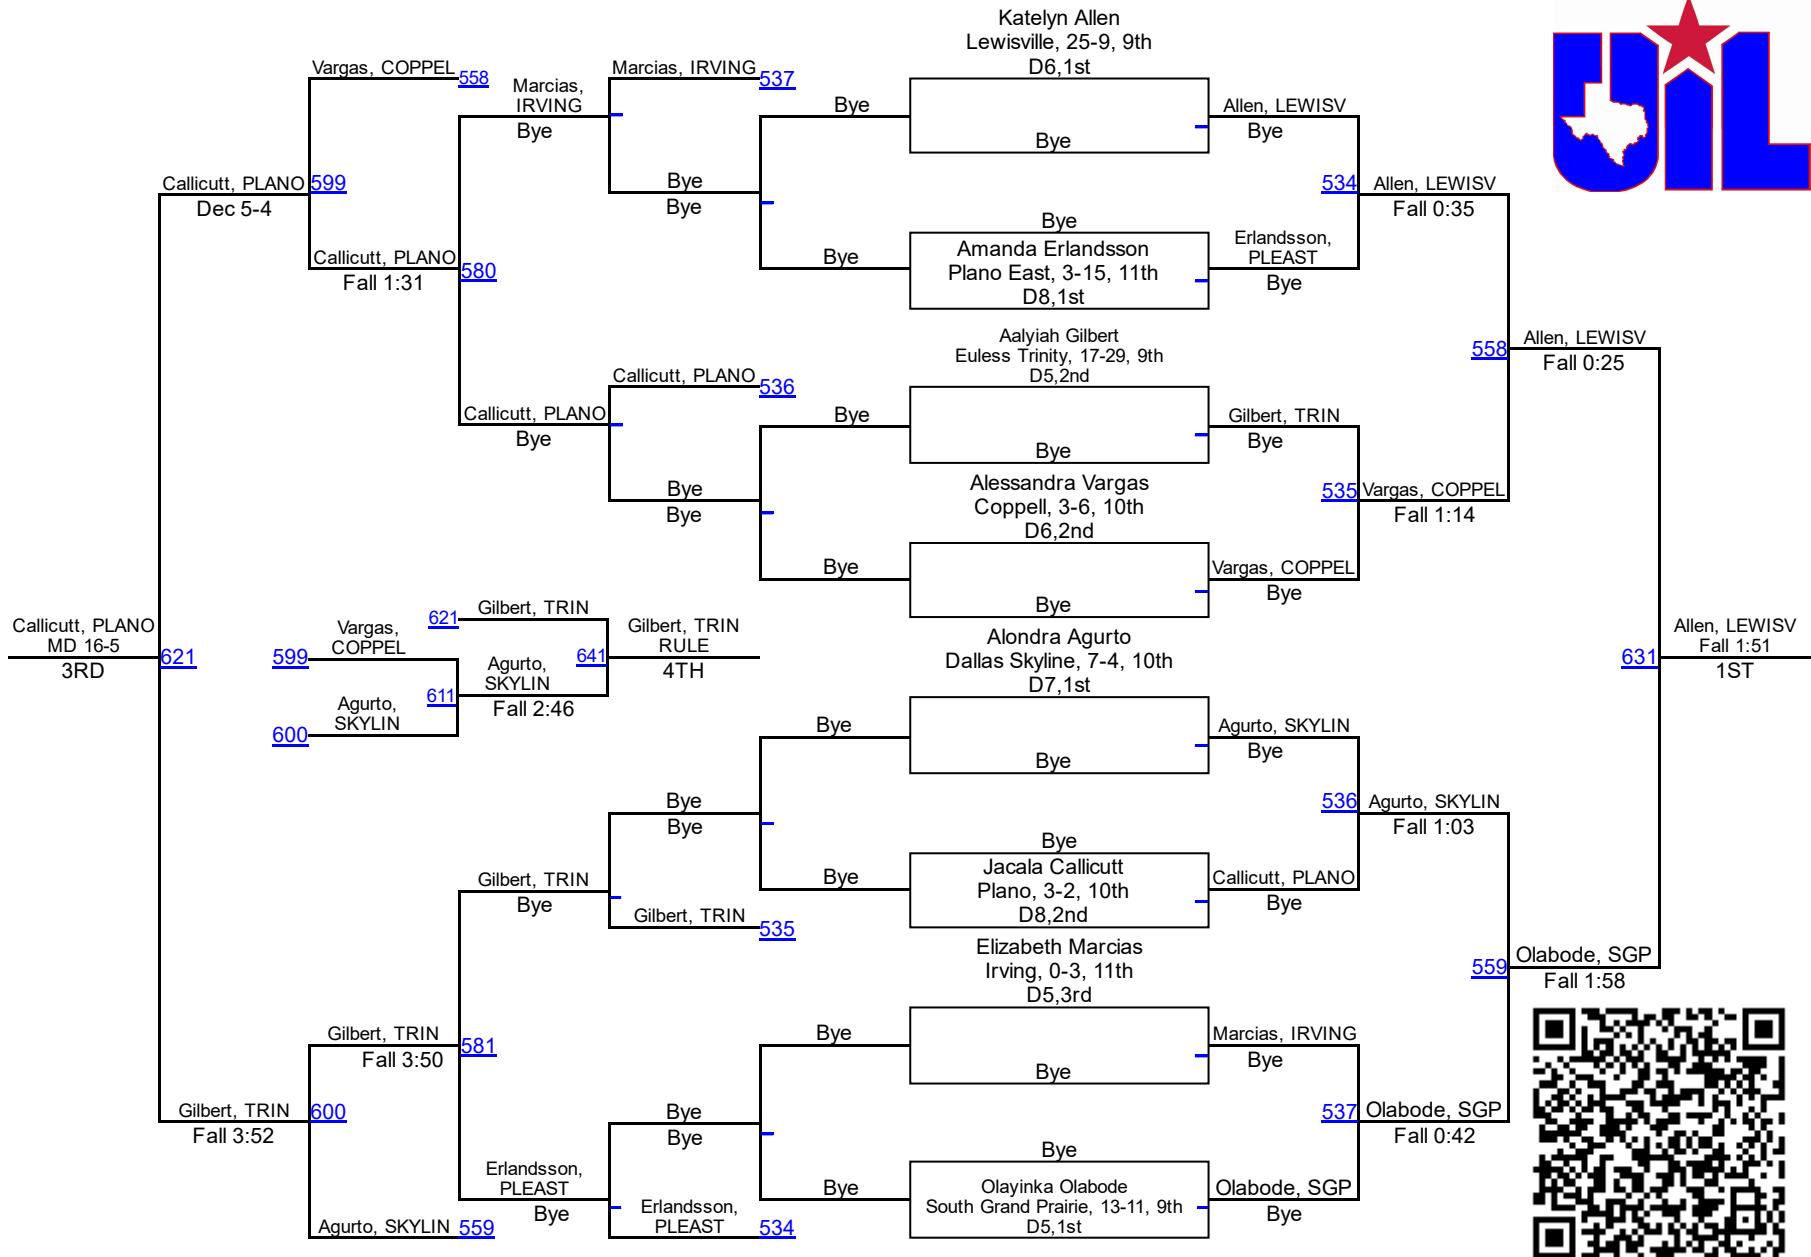

2017 UIL Region 2 - 6A Girls

6A 185