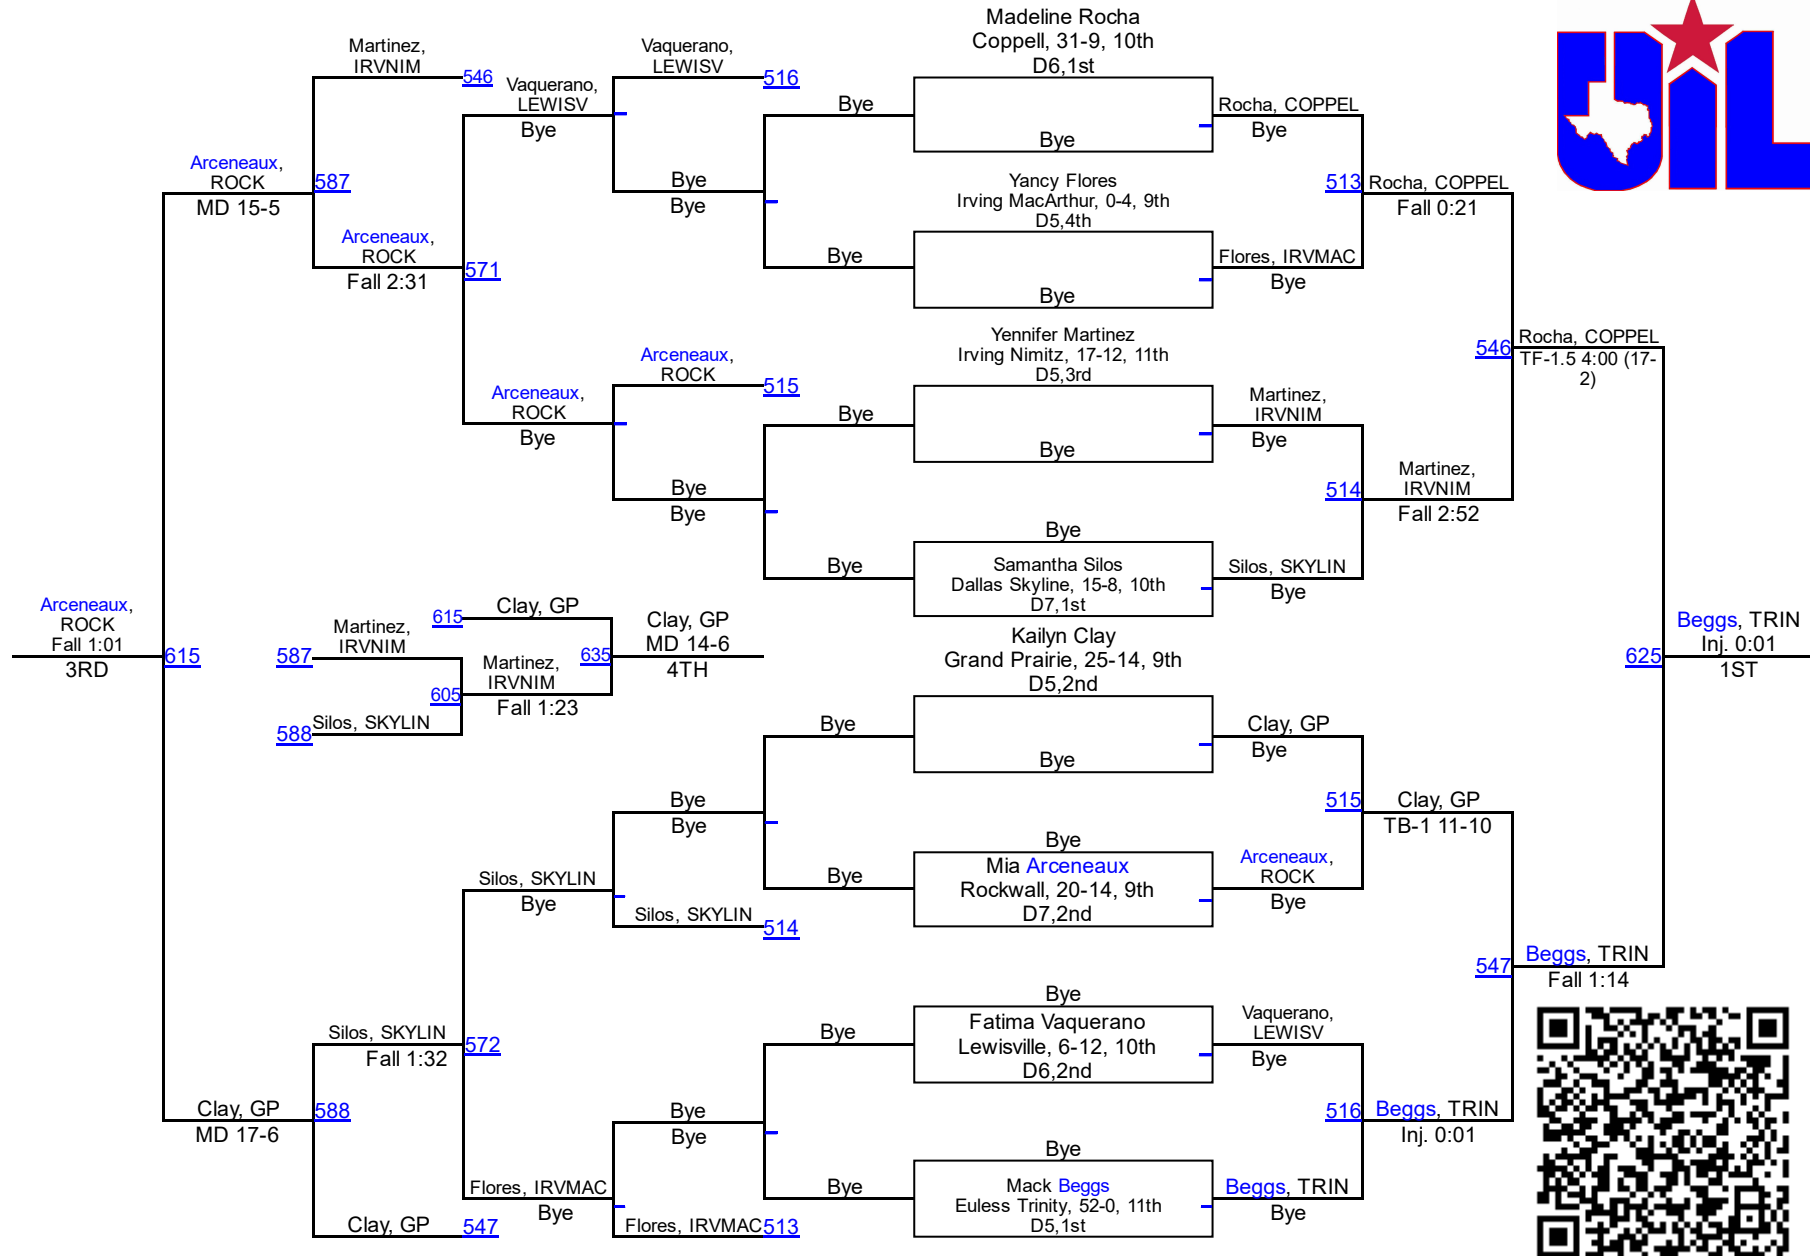

2017 UIL Region 2 - 6A Girls

6A 95

2017 UIL Region 2 - 6A Girls

6A 102

2017 UIL Region 2 - 6A Girls

6A 110

2017 UIL Region 2 - 6A Girls

6A 119