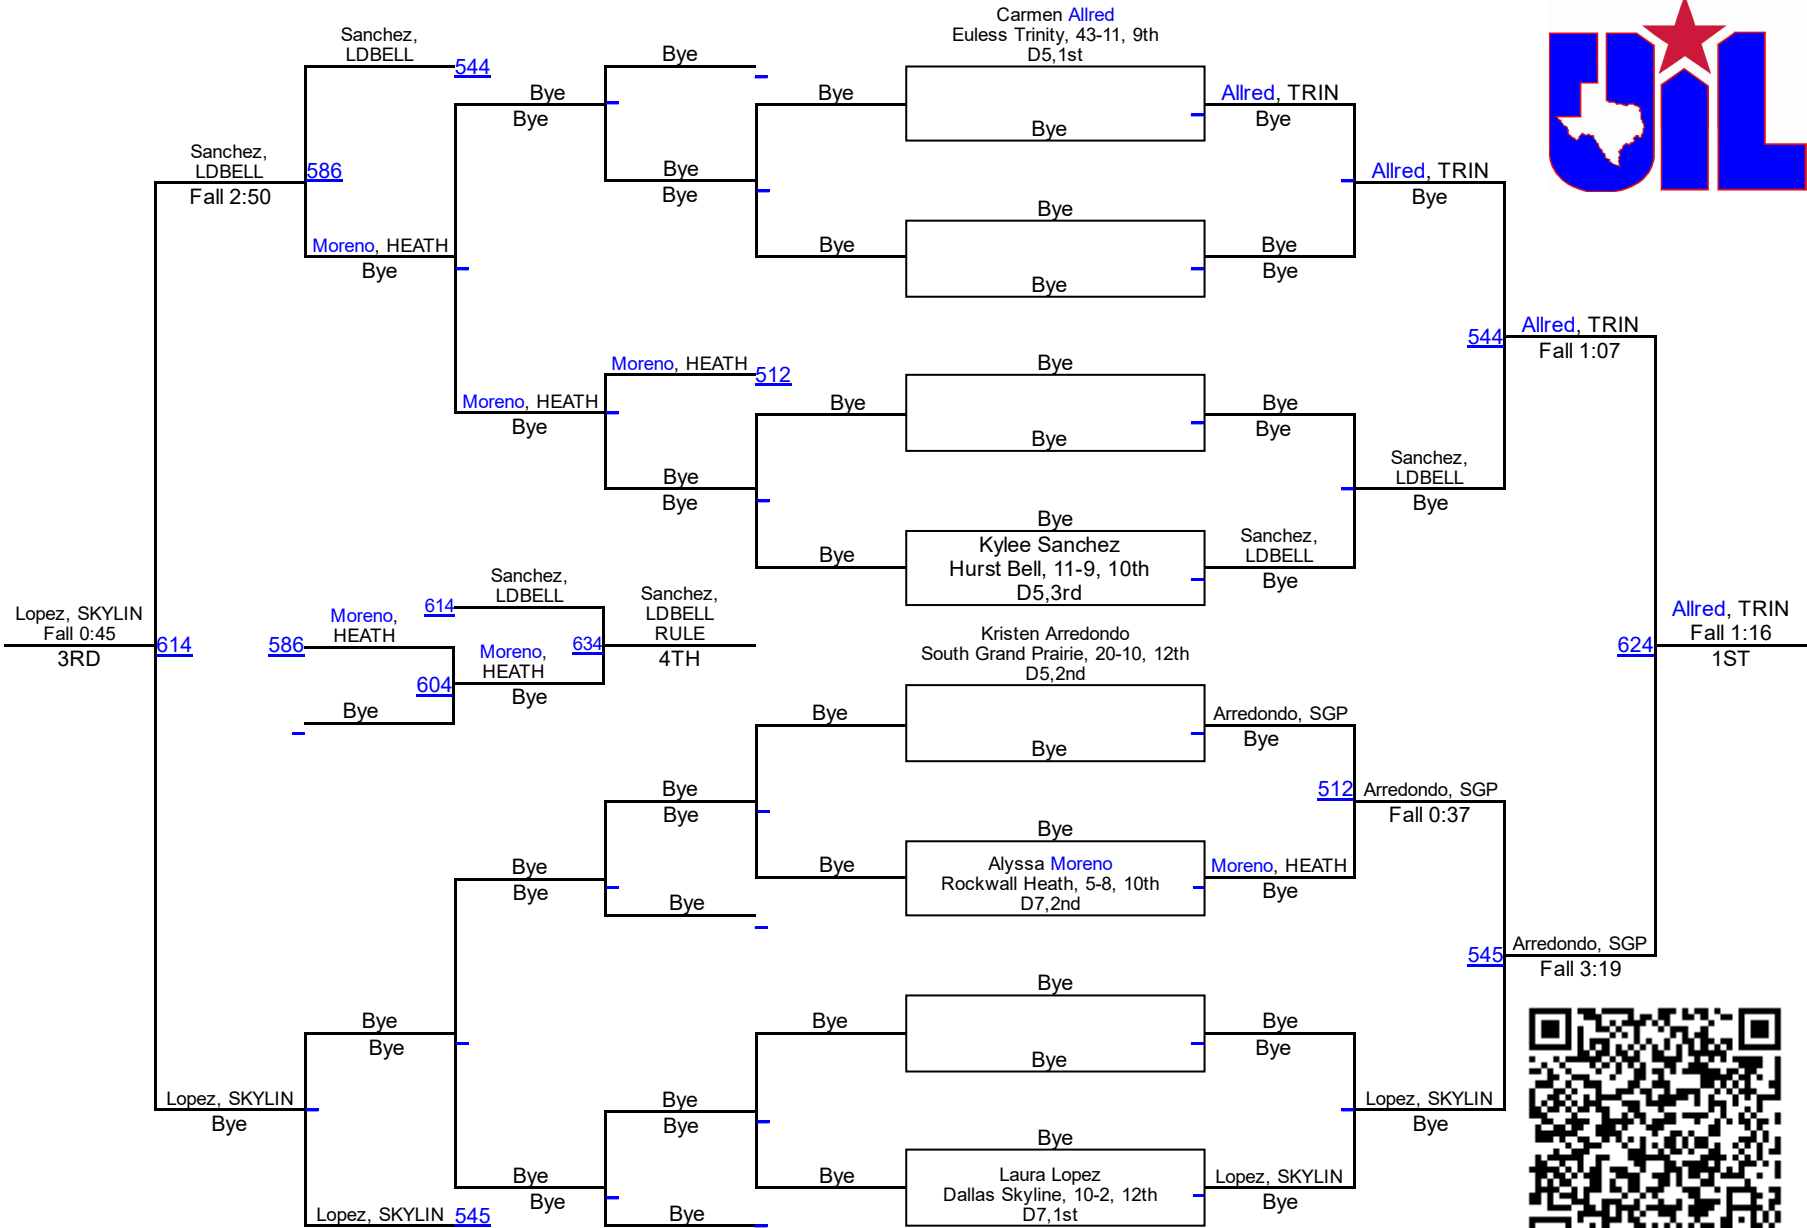

2017 UIL Region 2 - 6A Girls

6A 95

2017 UIL Region 2 - 6A Girls

6A 102

2017 UIL Region 2 - 6A Girls

6A 110

2017 UIL Region 2 - 6A Girls

6A 119