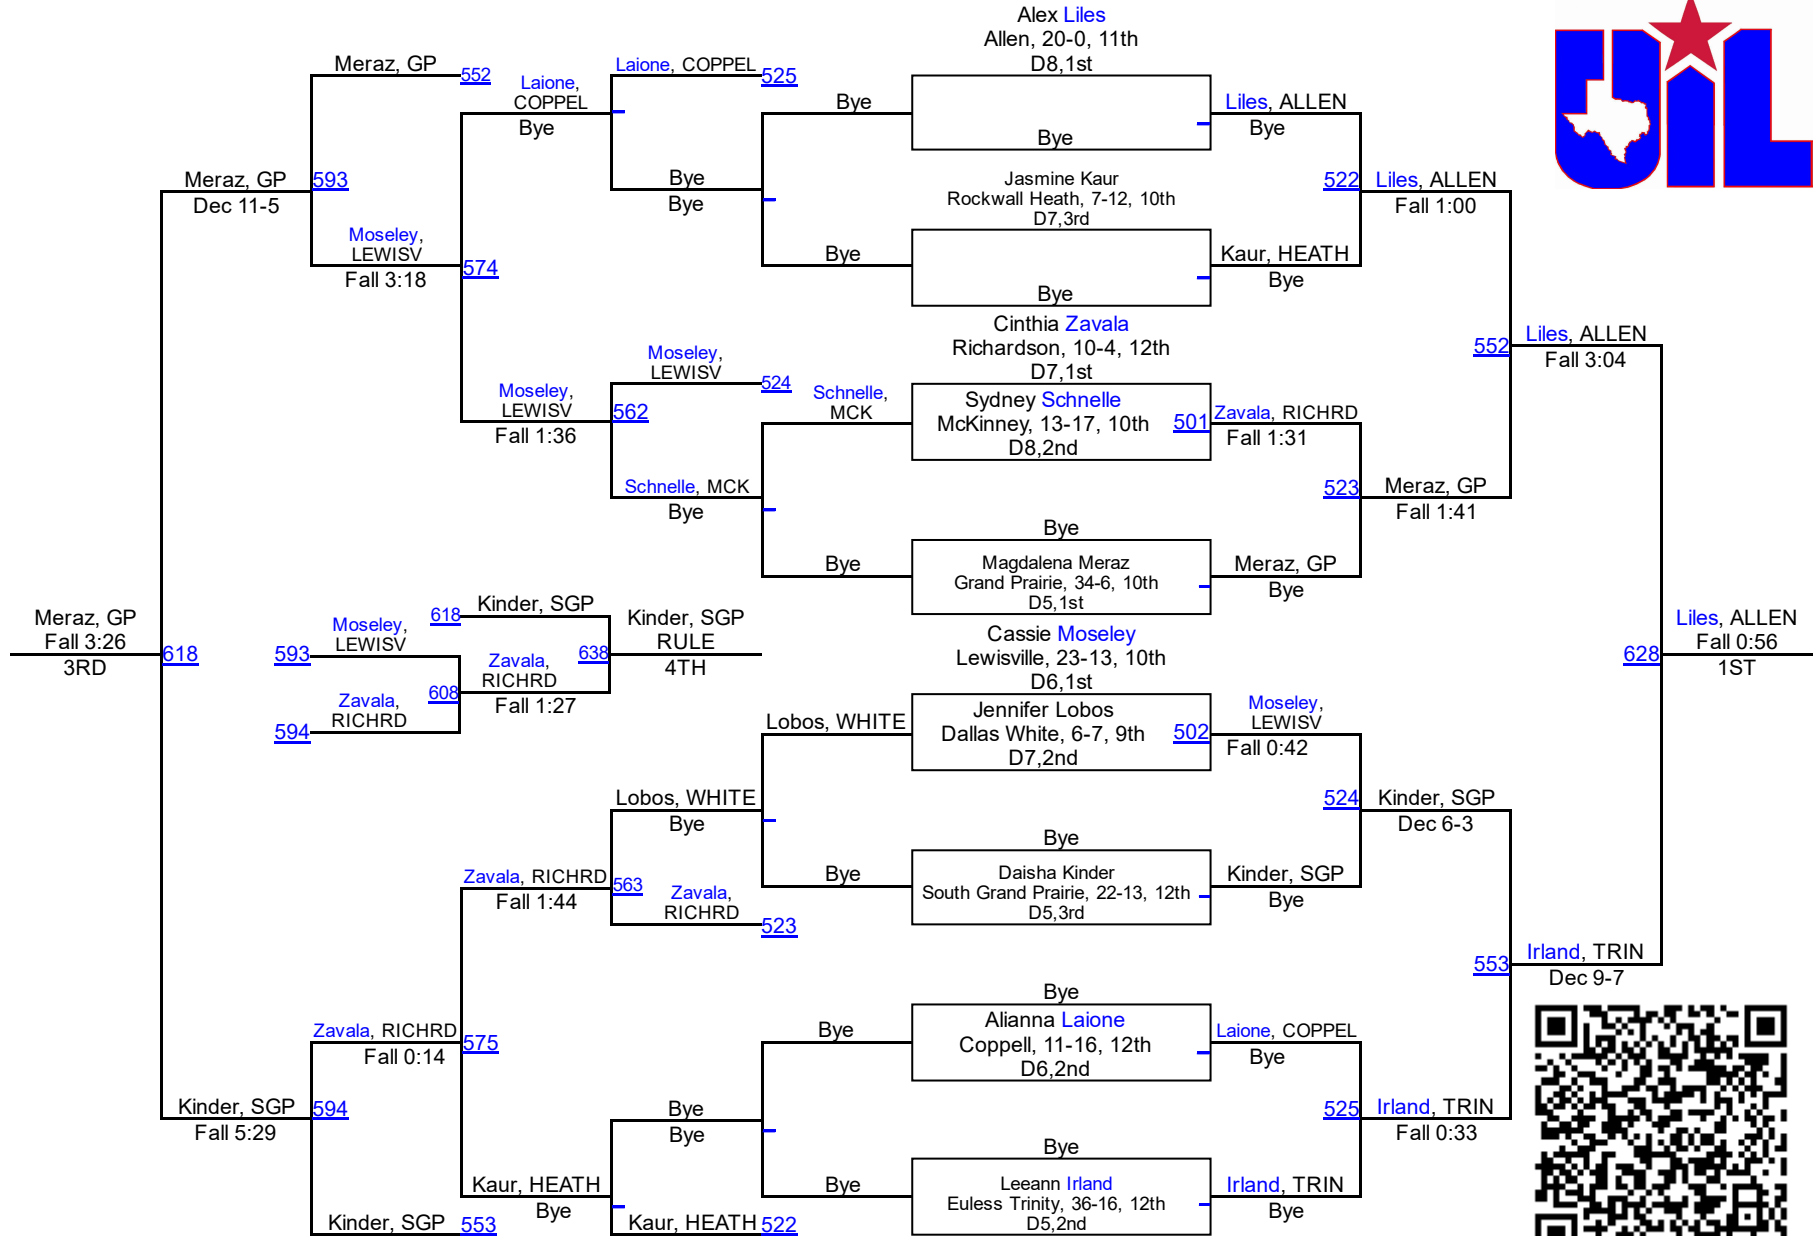

2017 UIL Region 2 - 6A Girls

6A 138