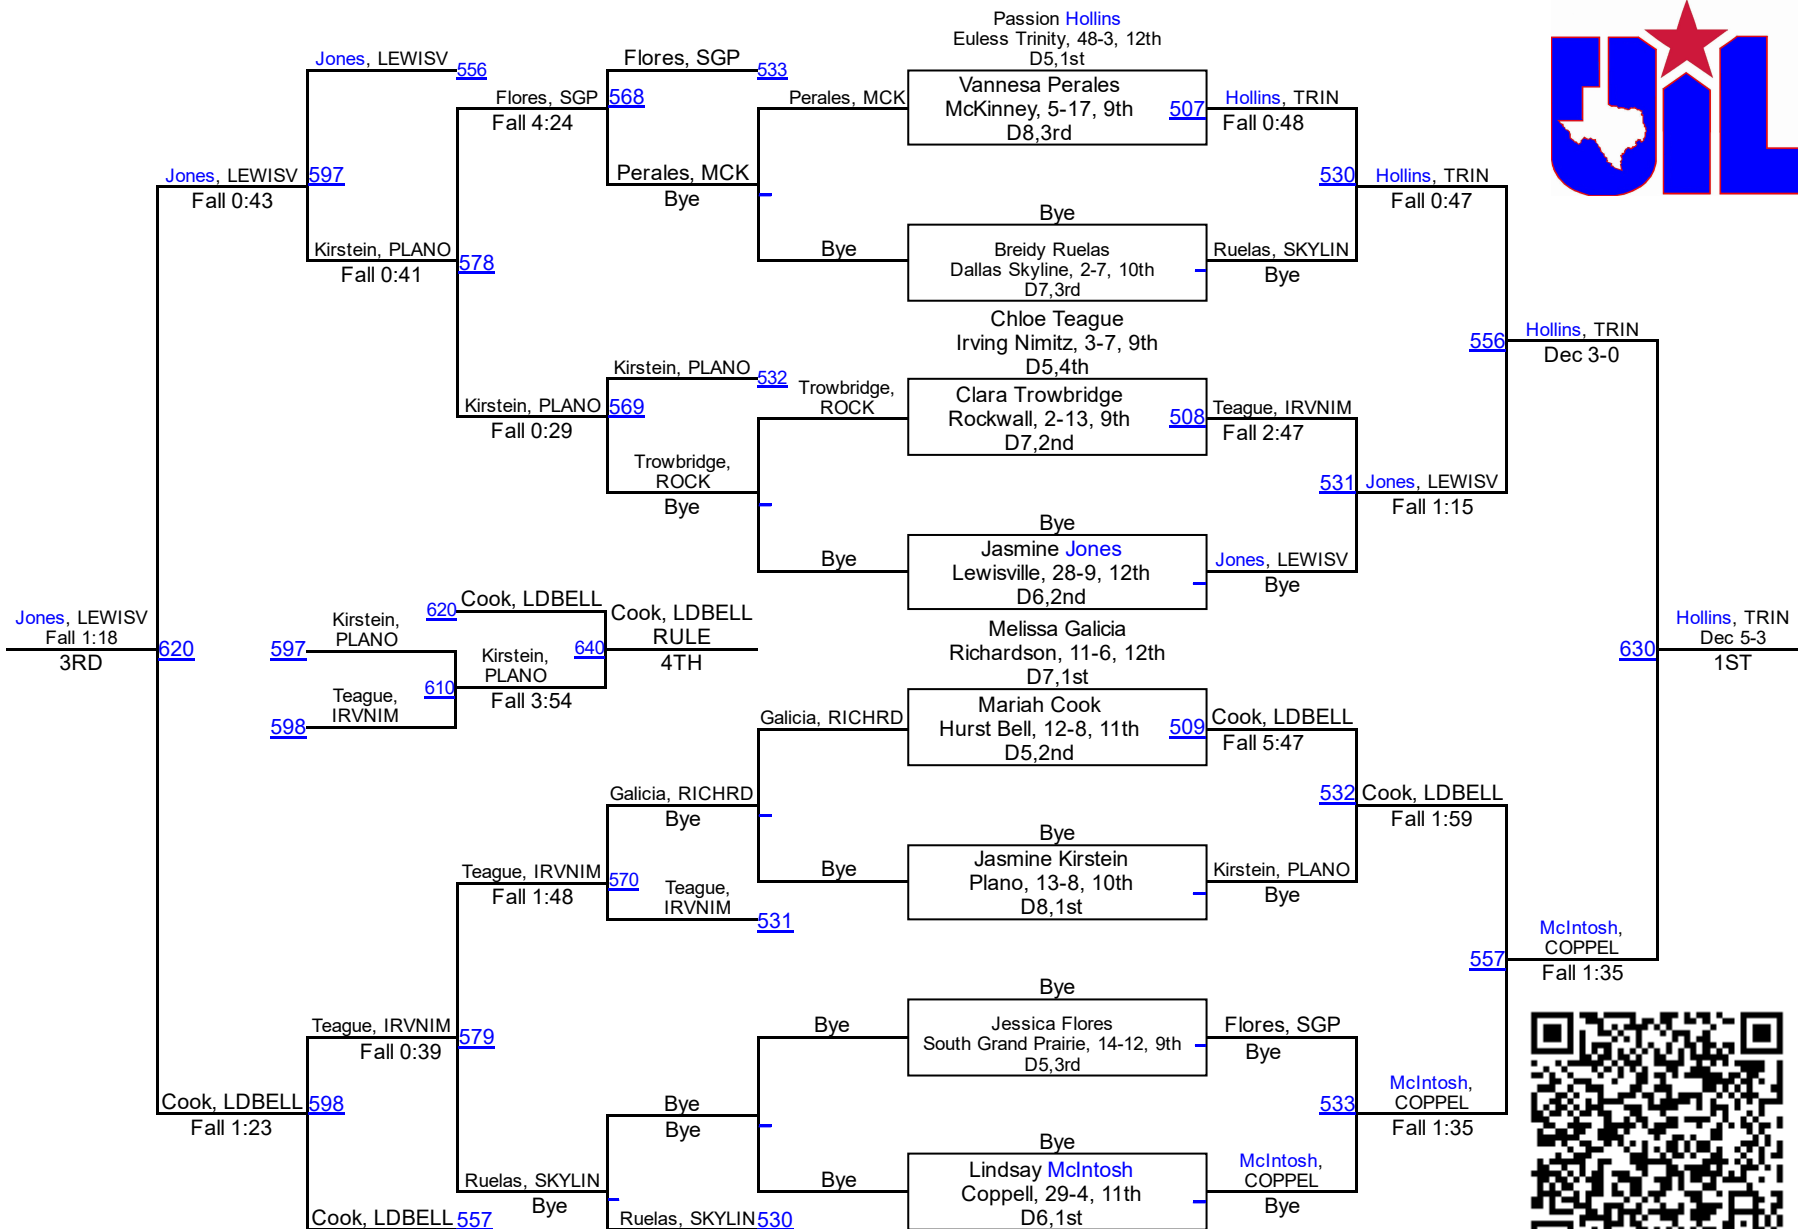

2017 UIL Region 2 - 6A Girls

6A 128

2017 UIL Region 2 - 6A Girls

6A 138

2017 UIL Region 2 - 6A Girls

6A 148

2017 UIL Region 2 - 6A Girls

6A 165