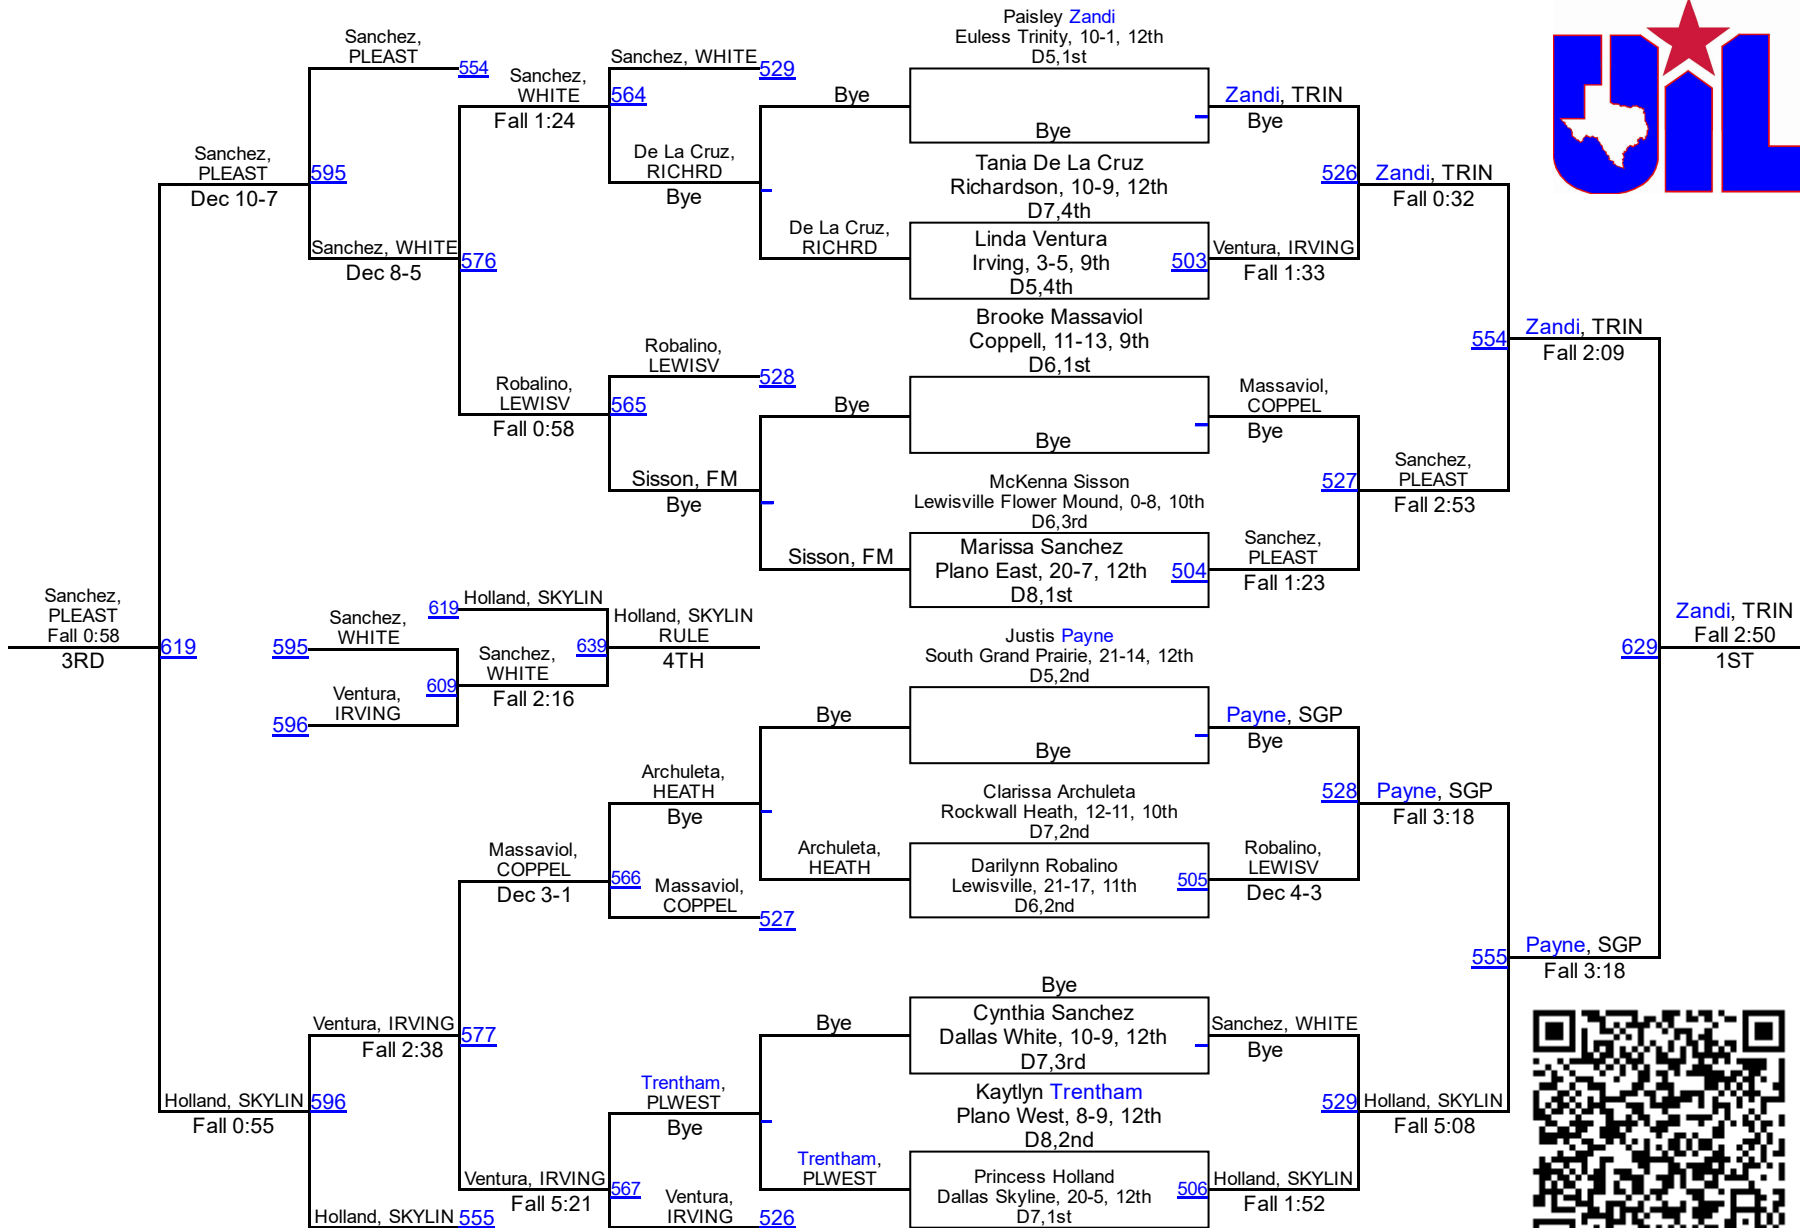

2017 UIL Region 2 - 6A Girls

6A 128

2017 UIL Region 2 - 6A Girls

6A 138

2017 UIL Region 2 - 6A Girls

6A 148

2017 UIL Region 2 - 6A Girls

6A 165