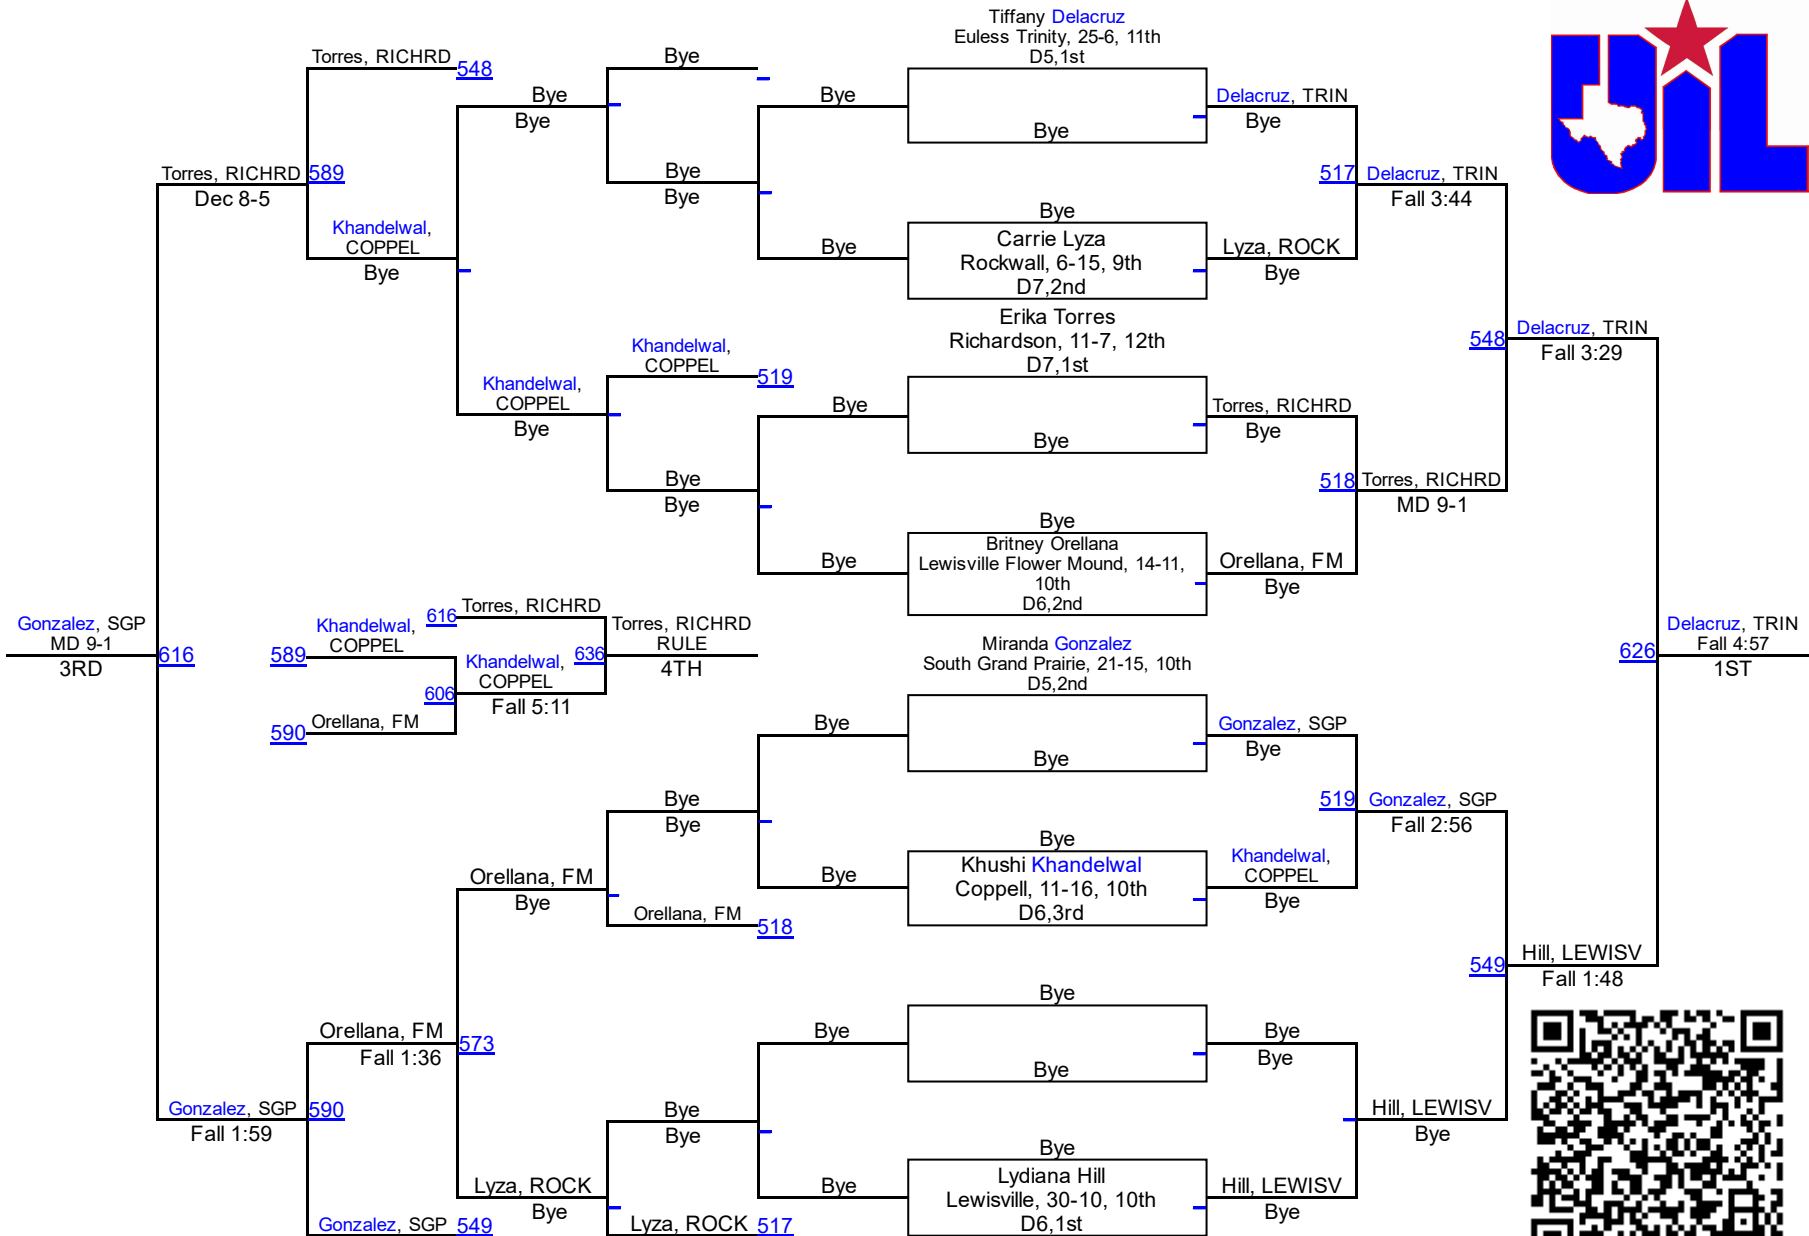

2017 UIL Region 2 - 6A Girls

6A 95

2017 UIL Region 2 - 6A Girls

6A 102

2017 UIL Region 2 - 6A Girls

6A 110

2017 UIL Region 2 - 6A Girls

6A 119