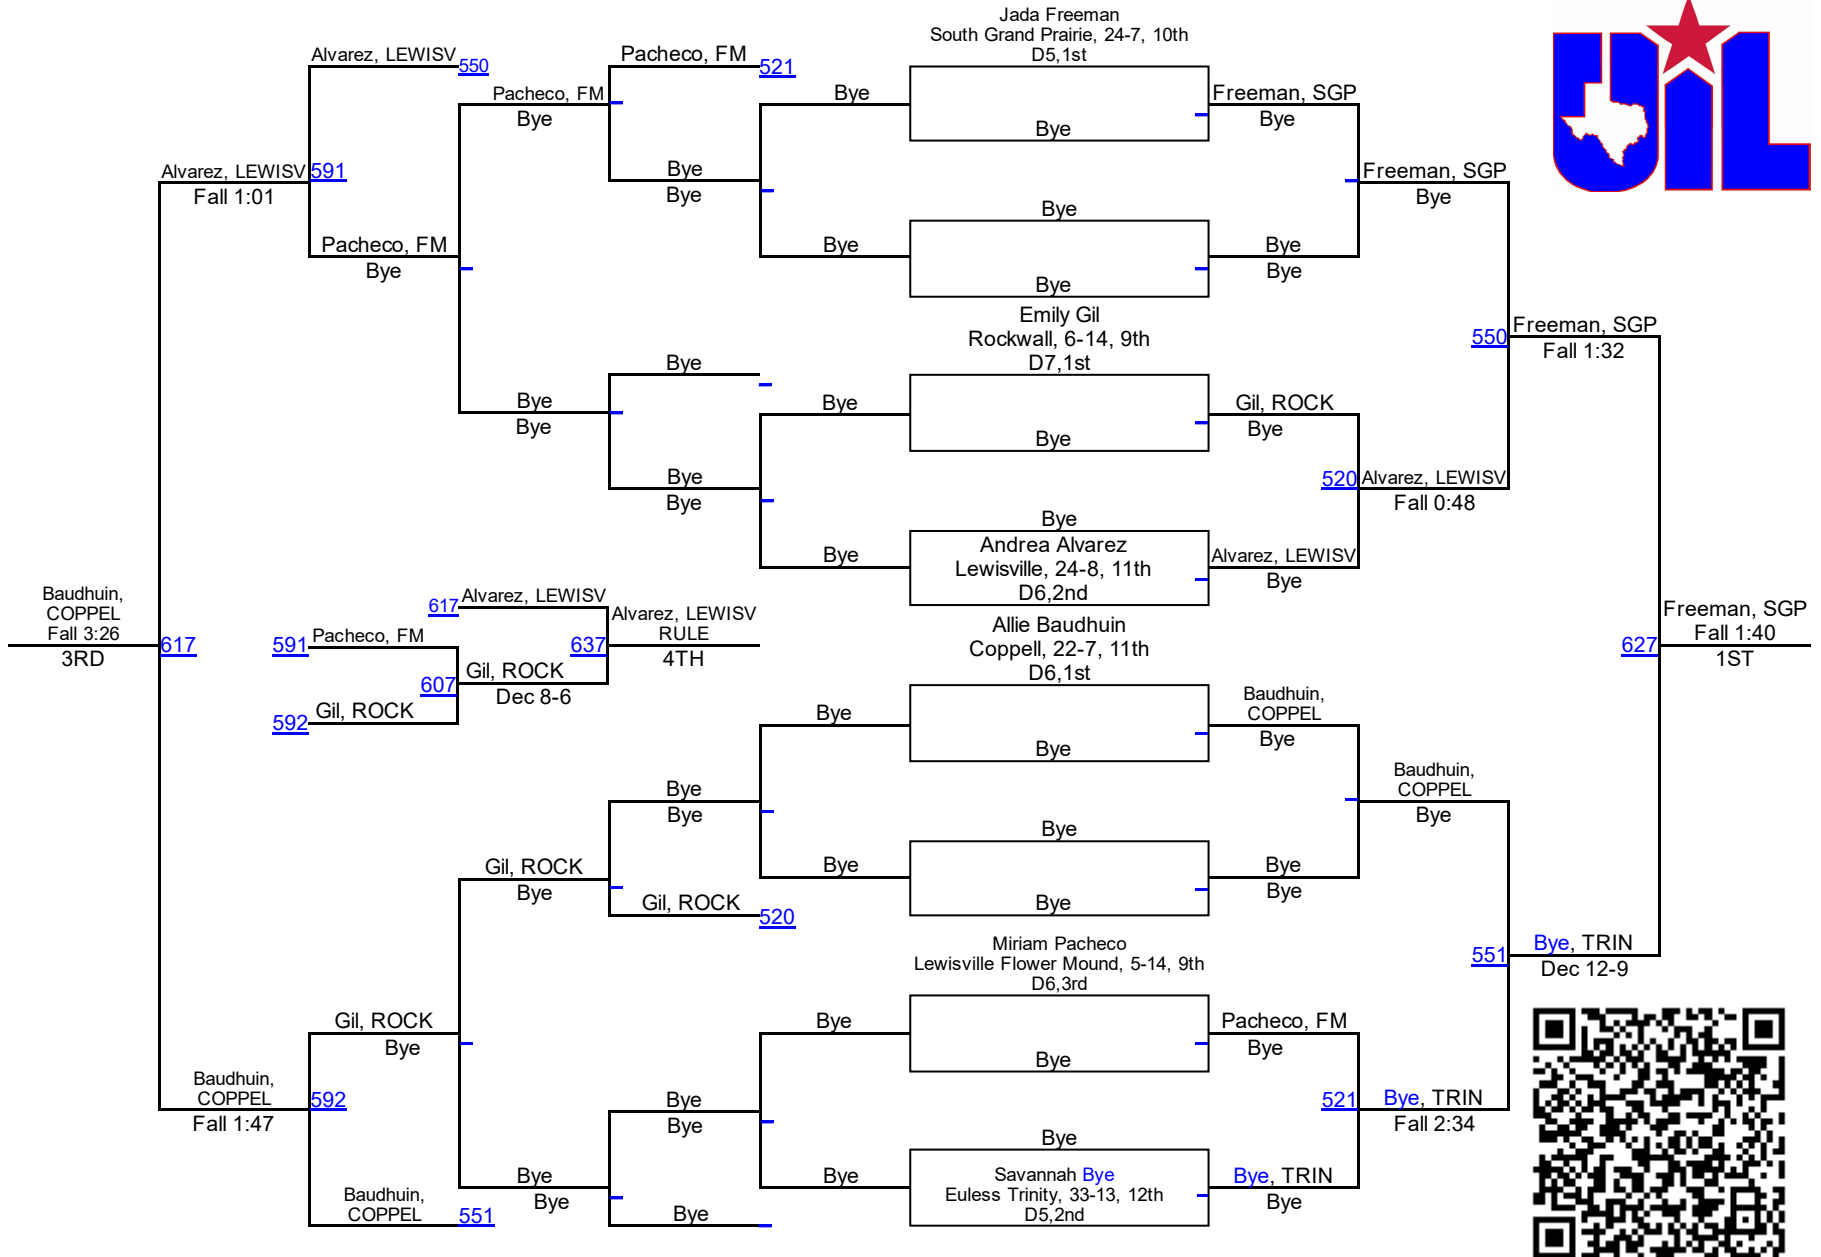

2017 UIL Region 2 - 6A Girls

6A 128