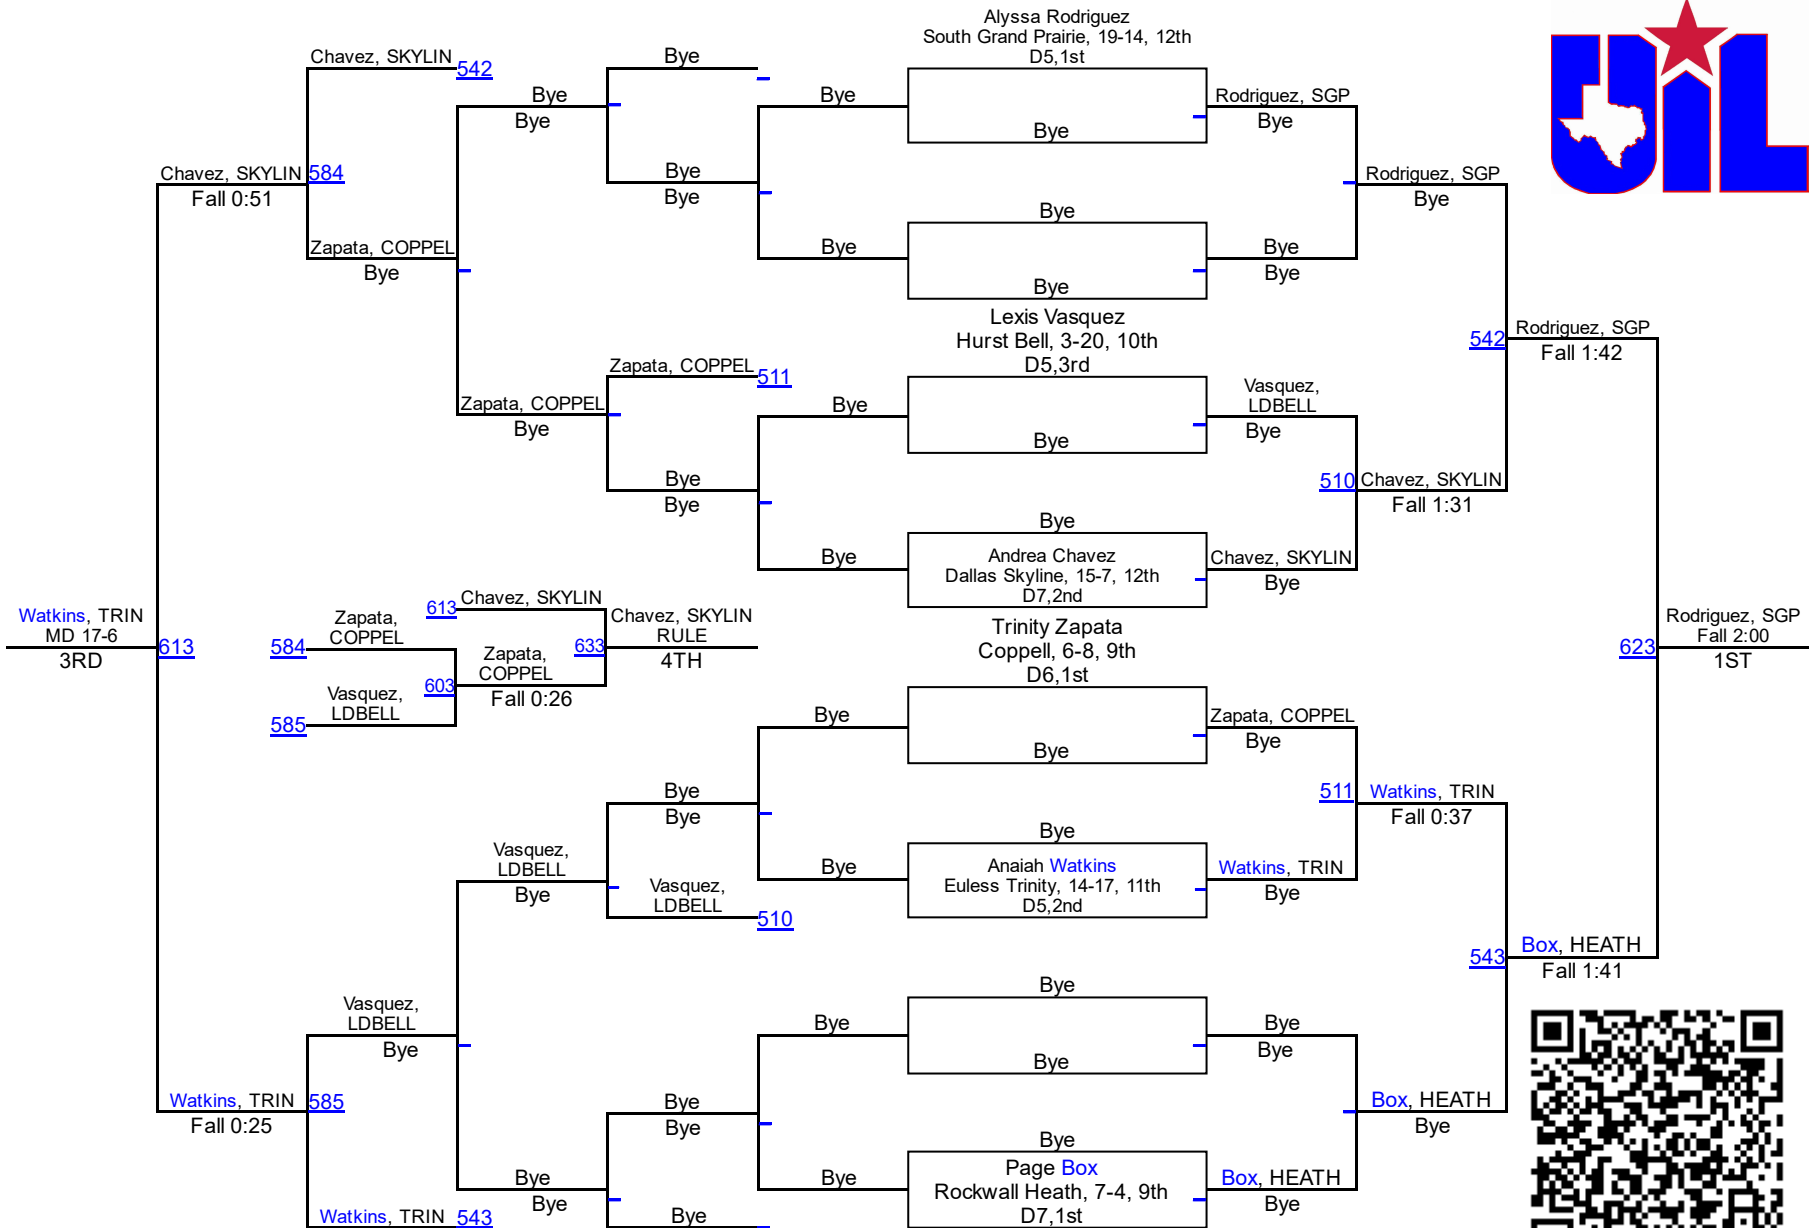

2017 UIL Region 2 - 6A Girls

6A 95

2017 UIL Region 2 - 6A Girls

6A 102

2017 UIL Region 2 - 6A Girls

6A 110

2017 UIL Region 2 - 6A Girls

6A 119