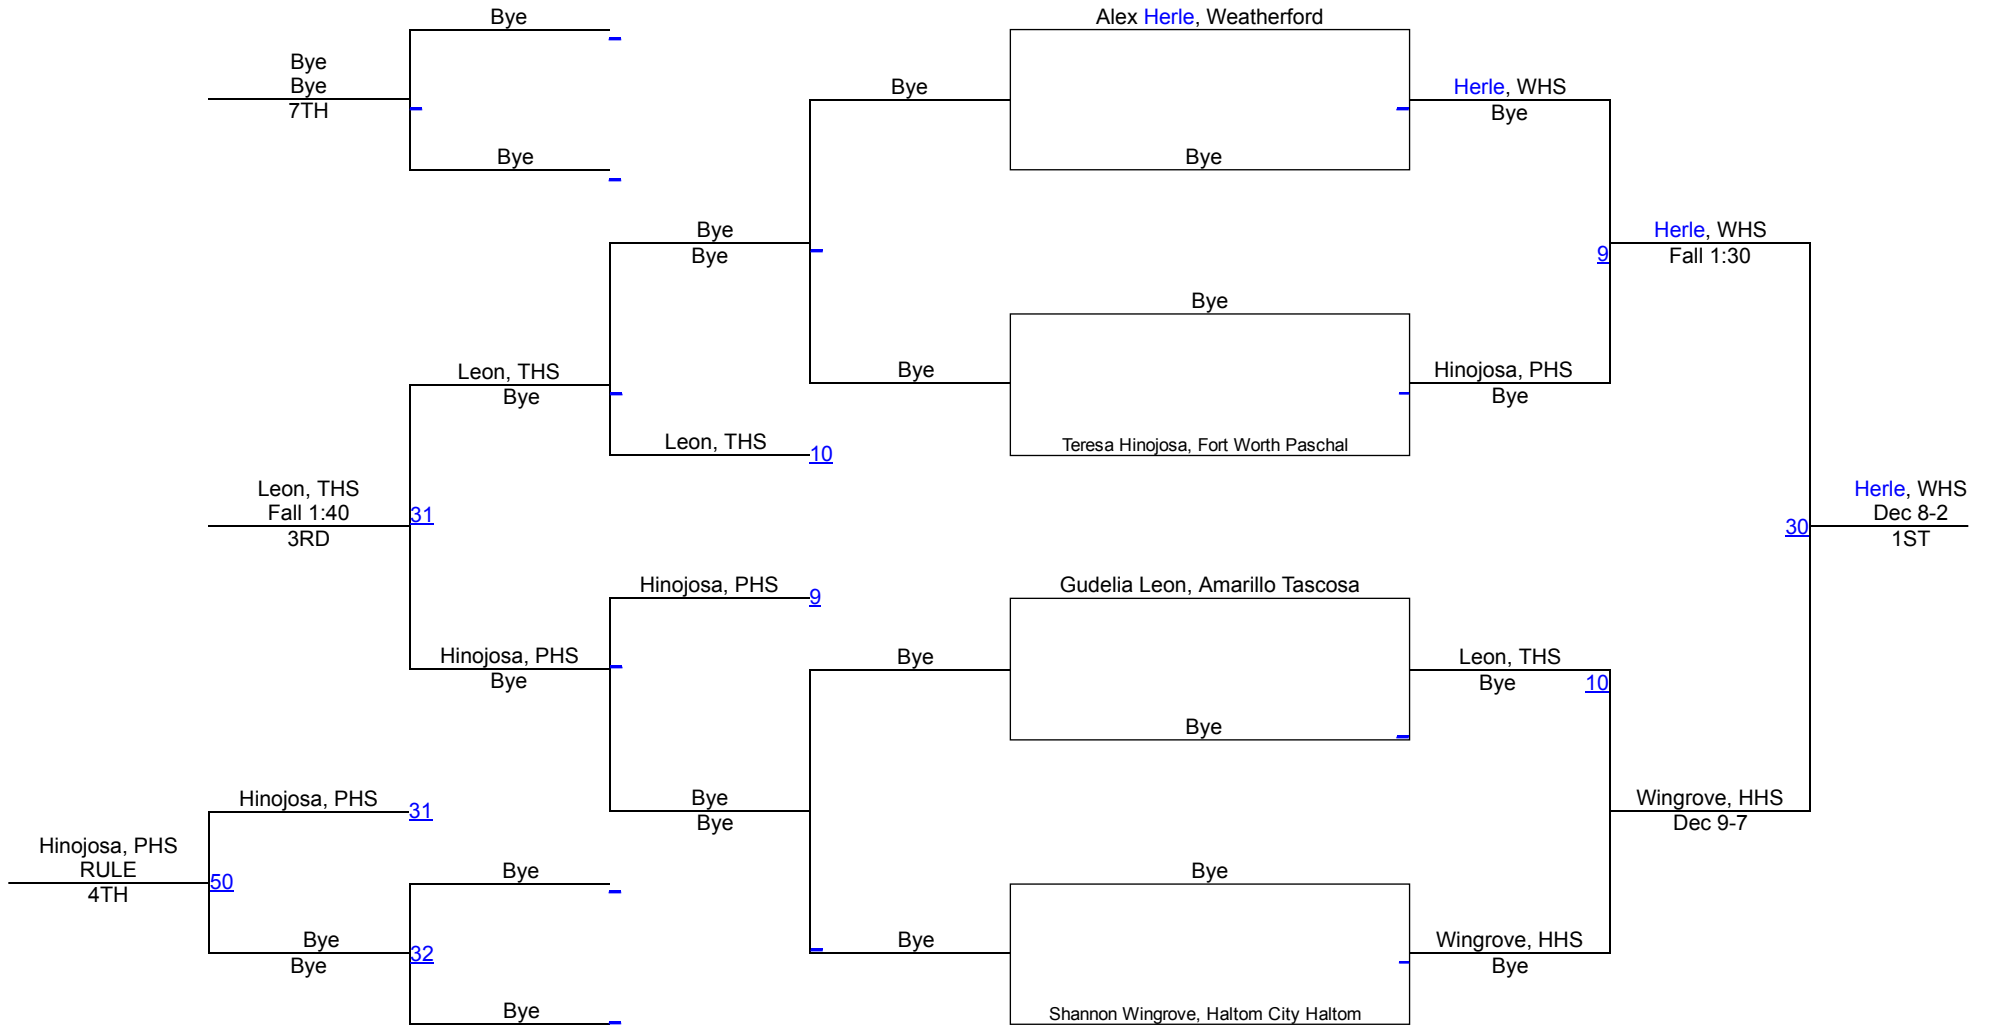

2017 UIL District 2 6a Girls Tx

G11!