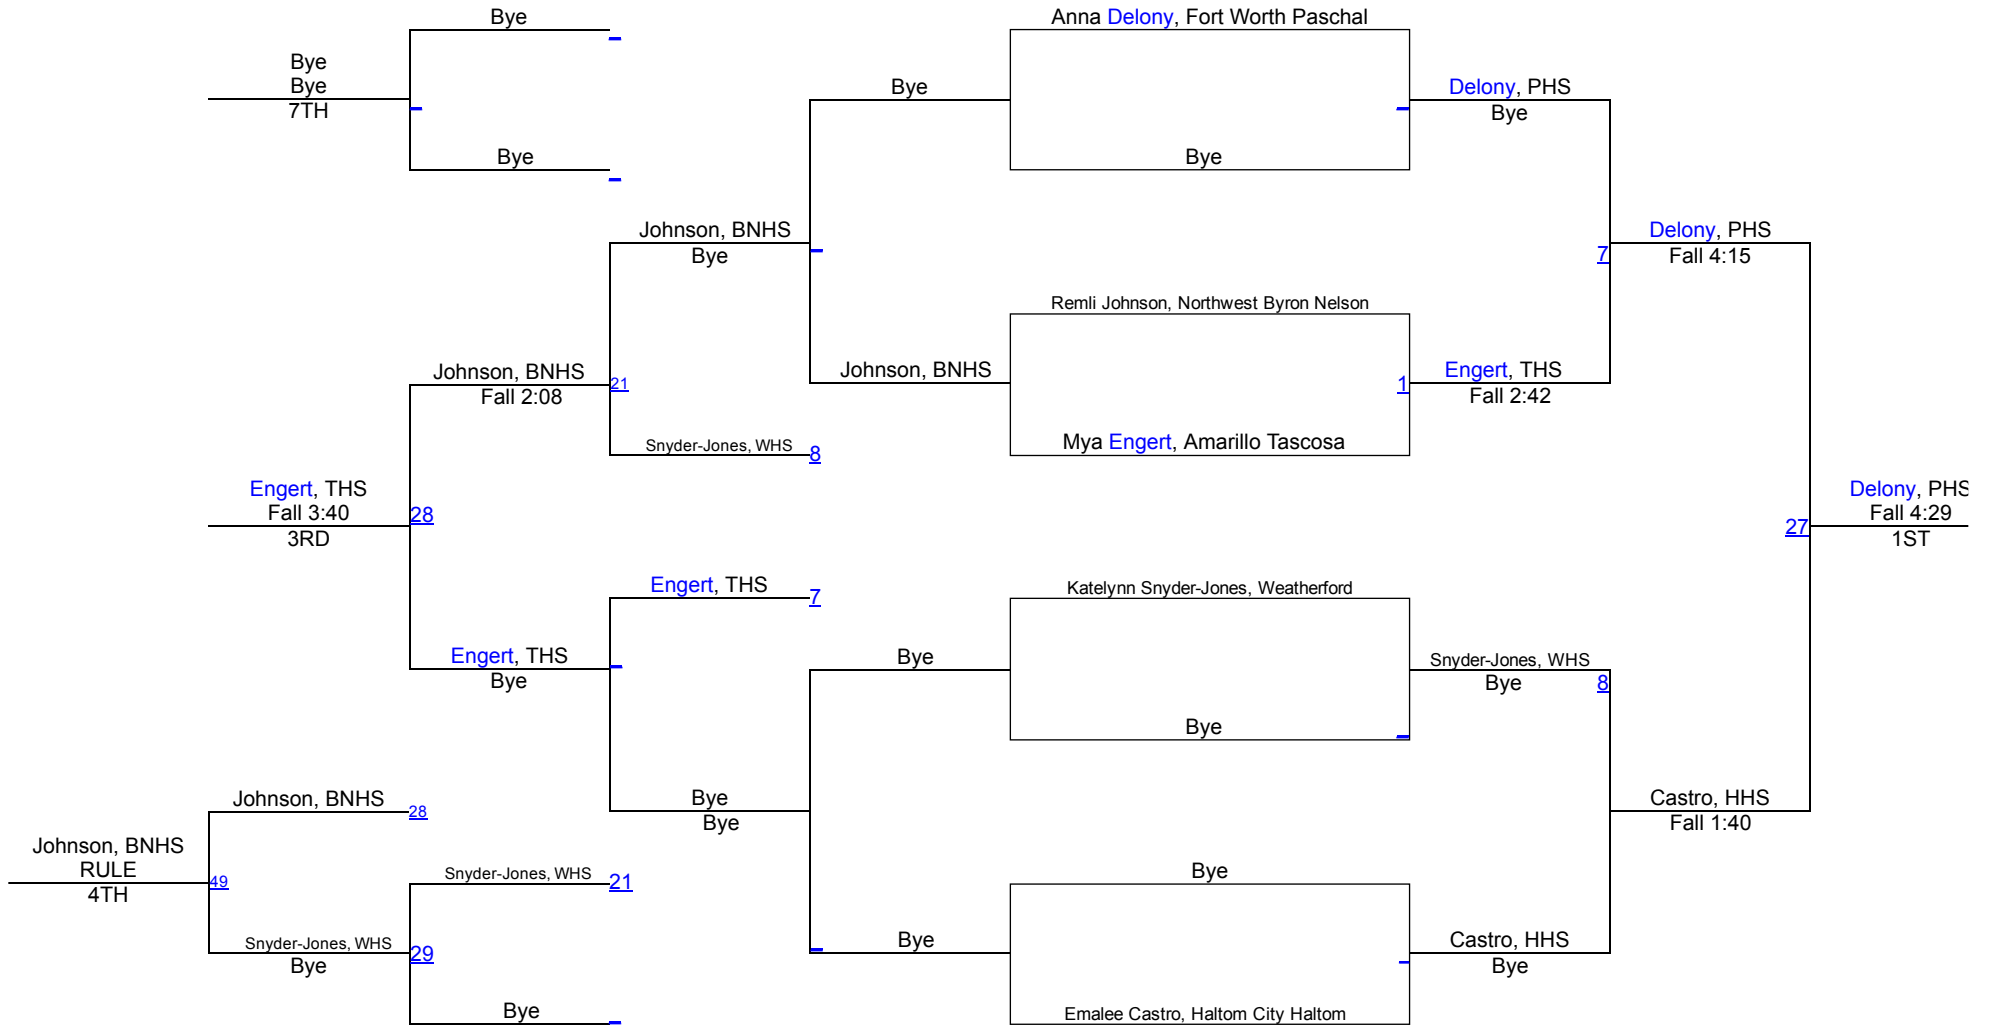

2017 UIL District 2 6a Girls Tx

G110