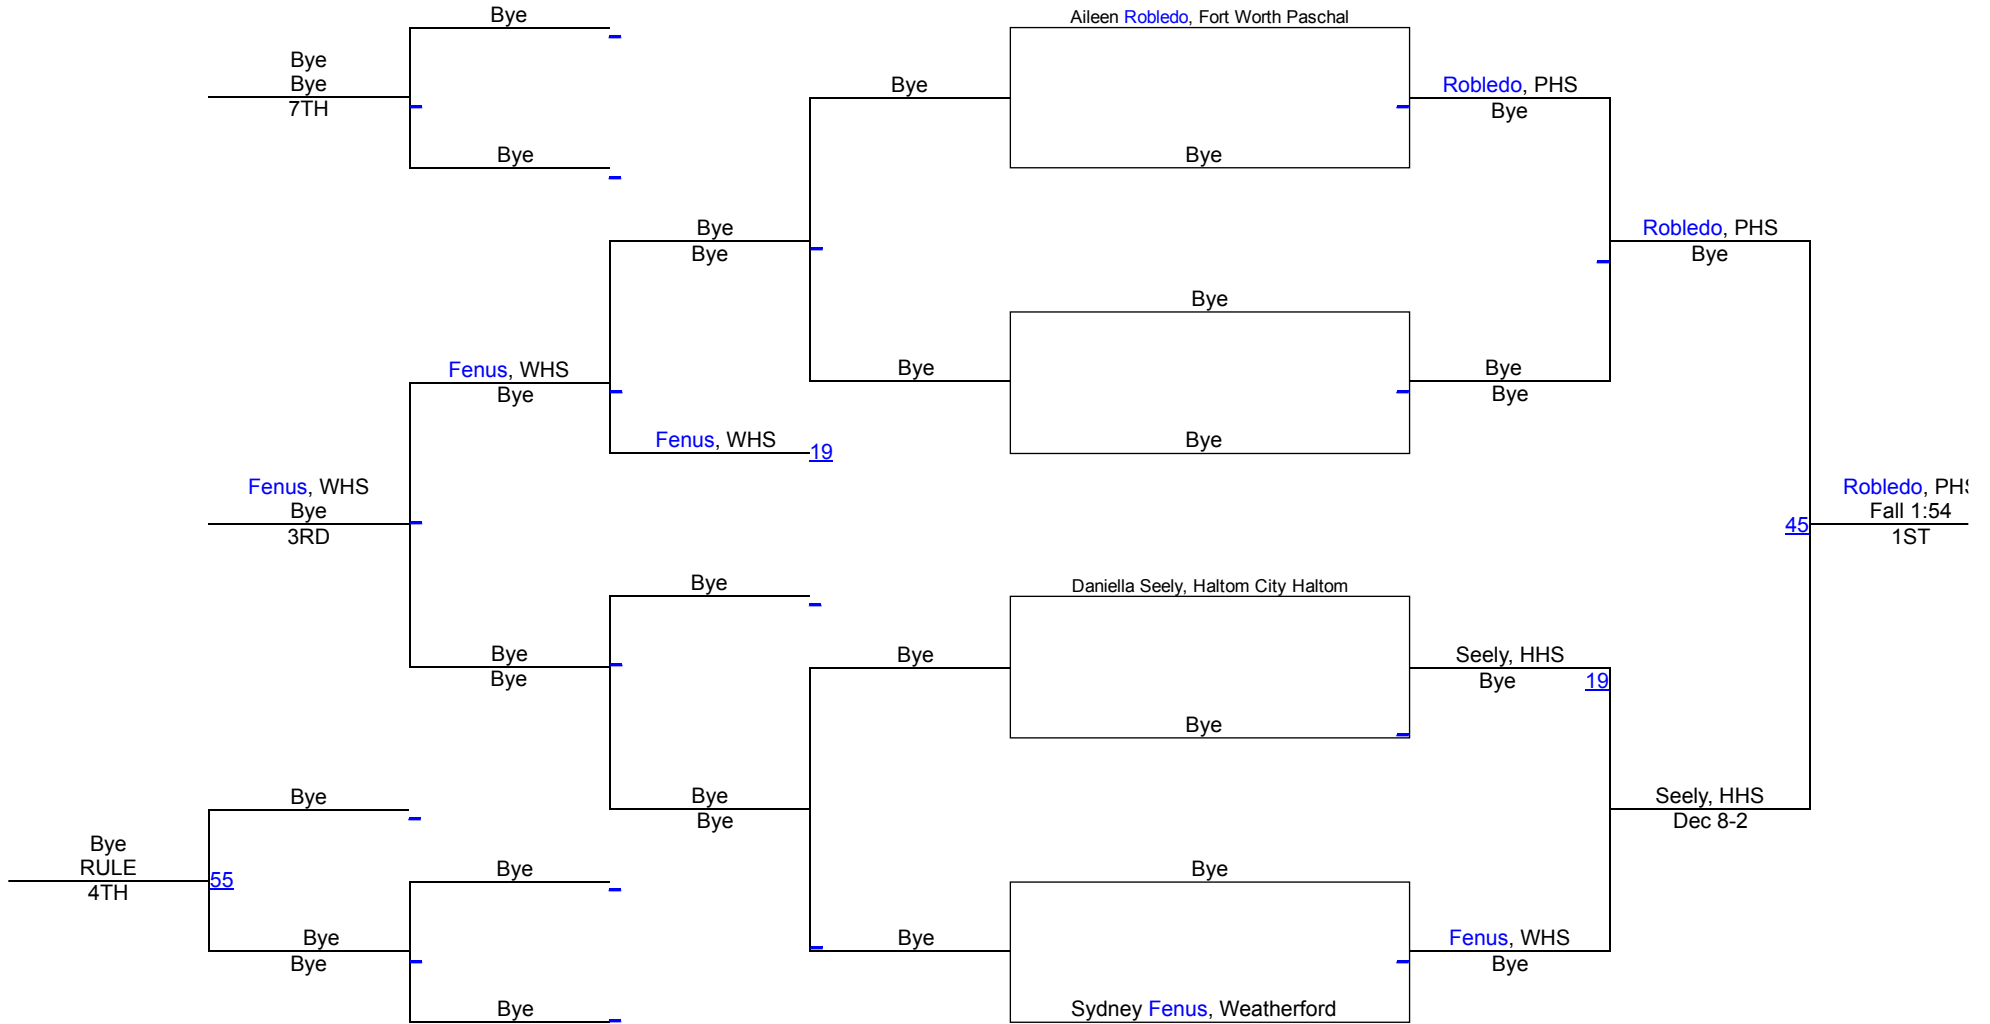

2017 UIL District 2 6a Girls Tx

G18!