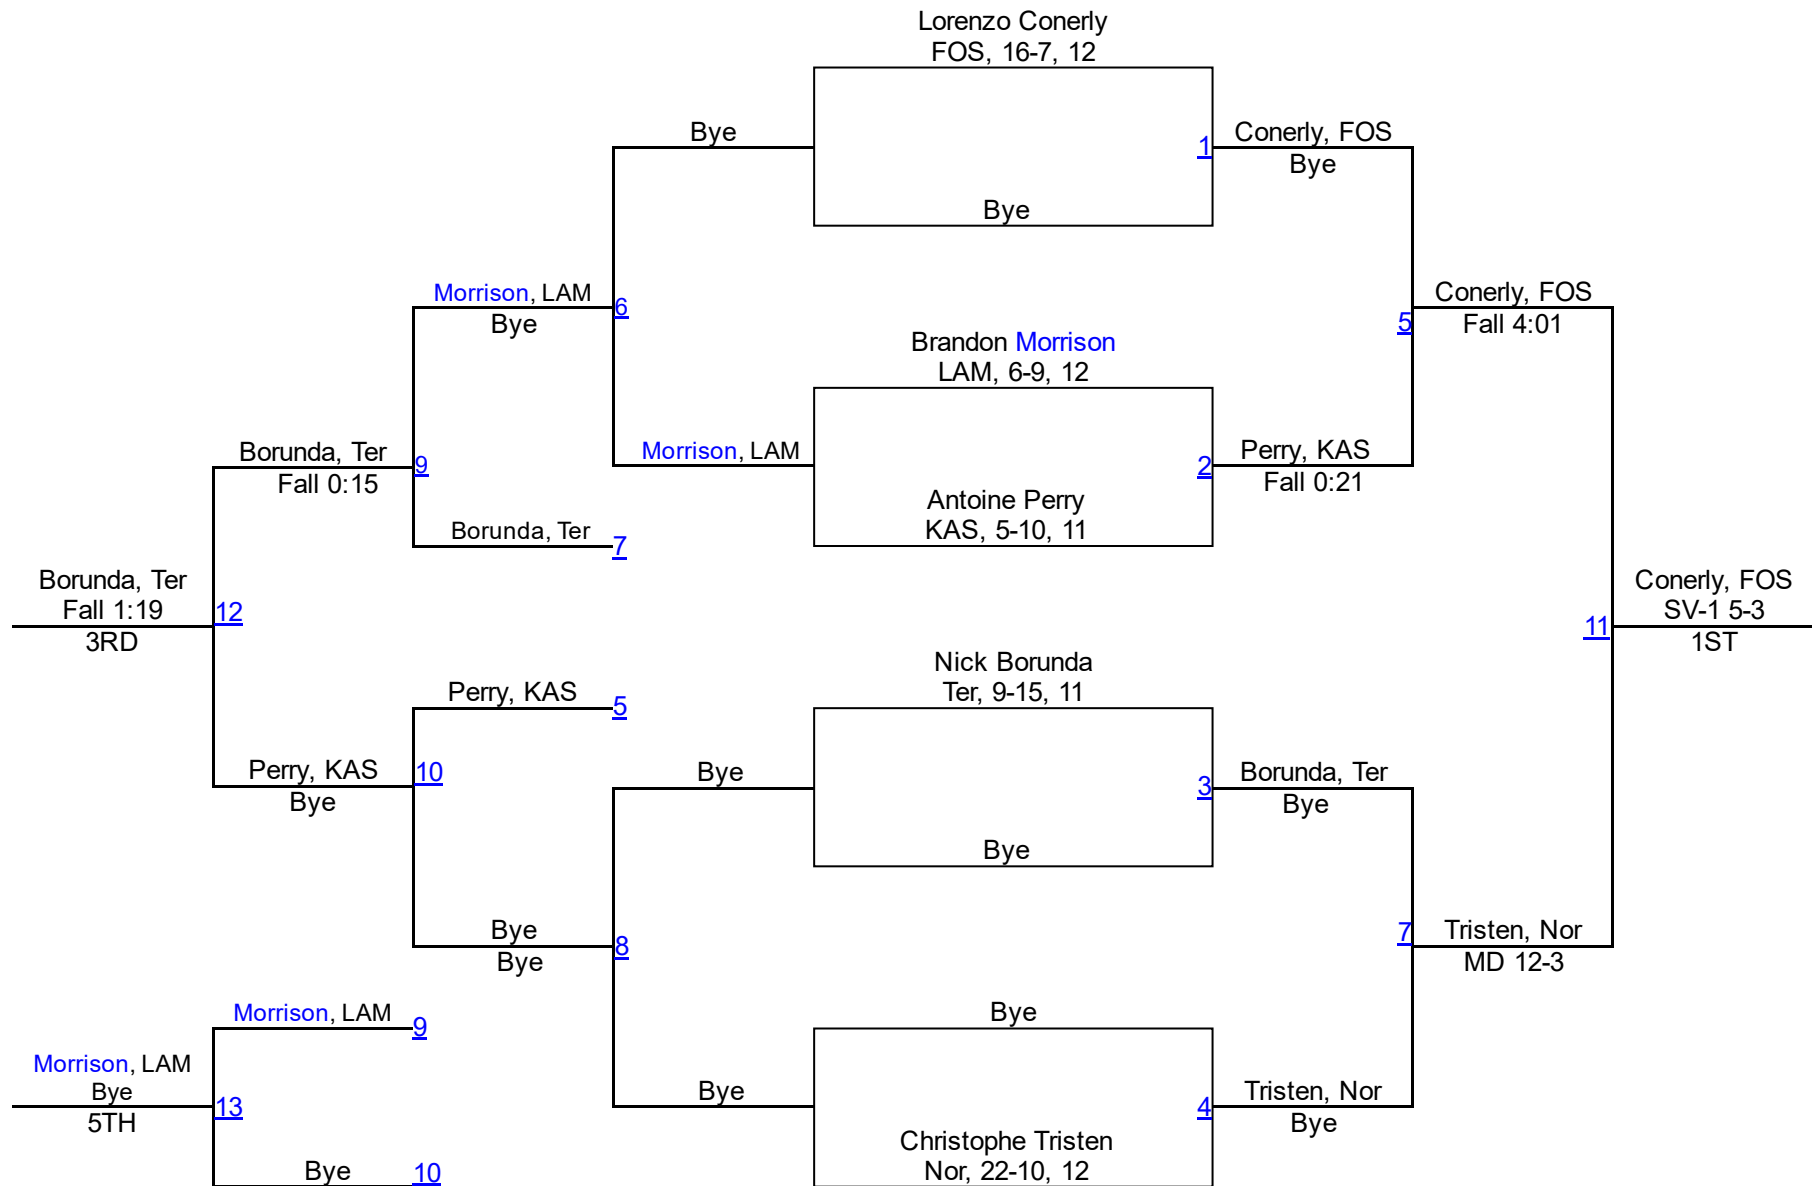

District 12-5A Championship

170