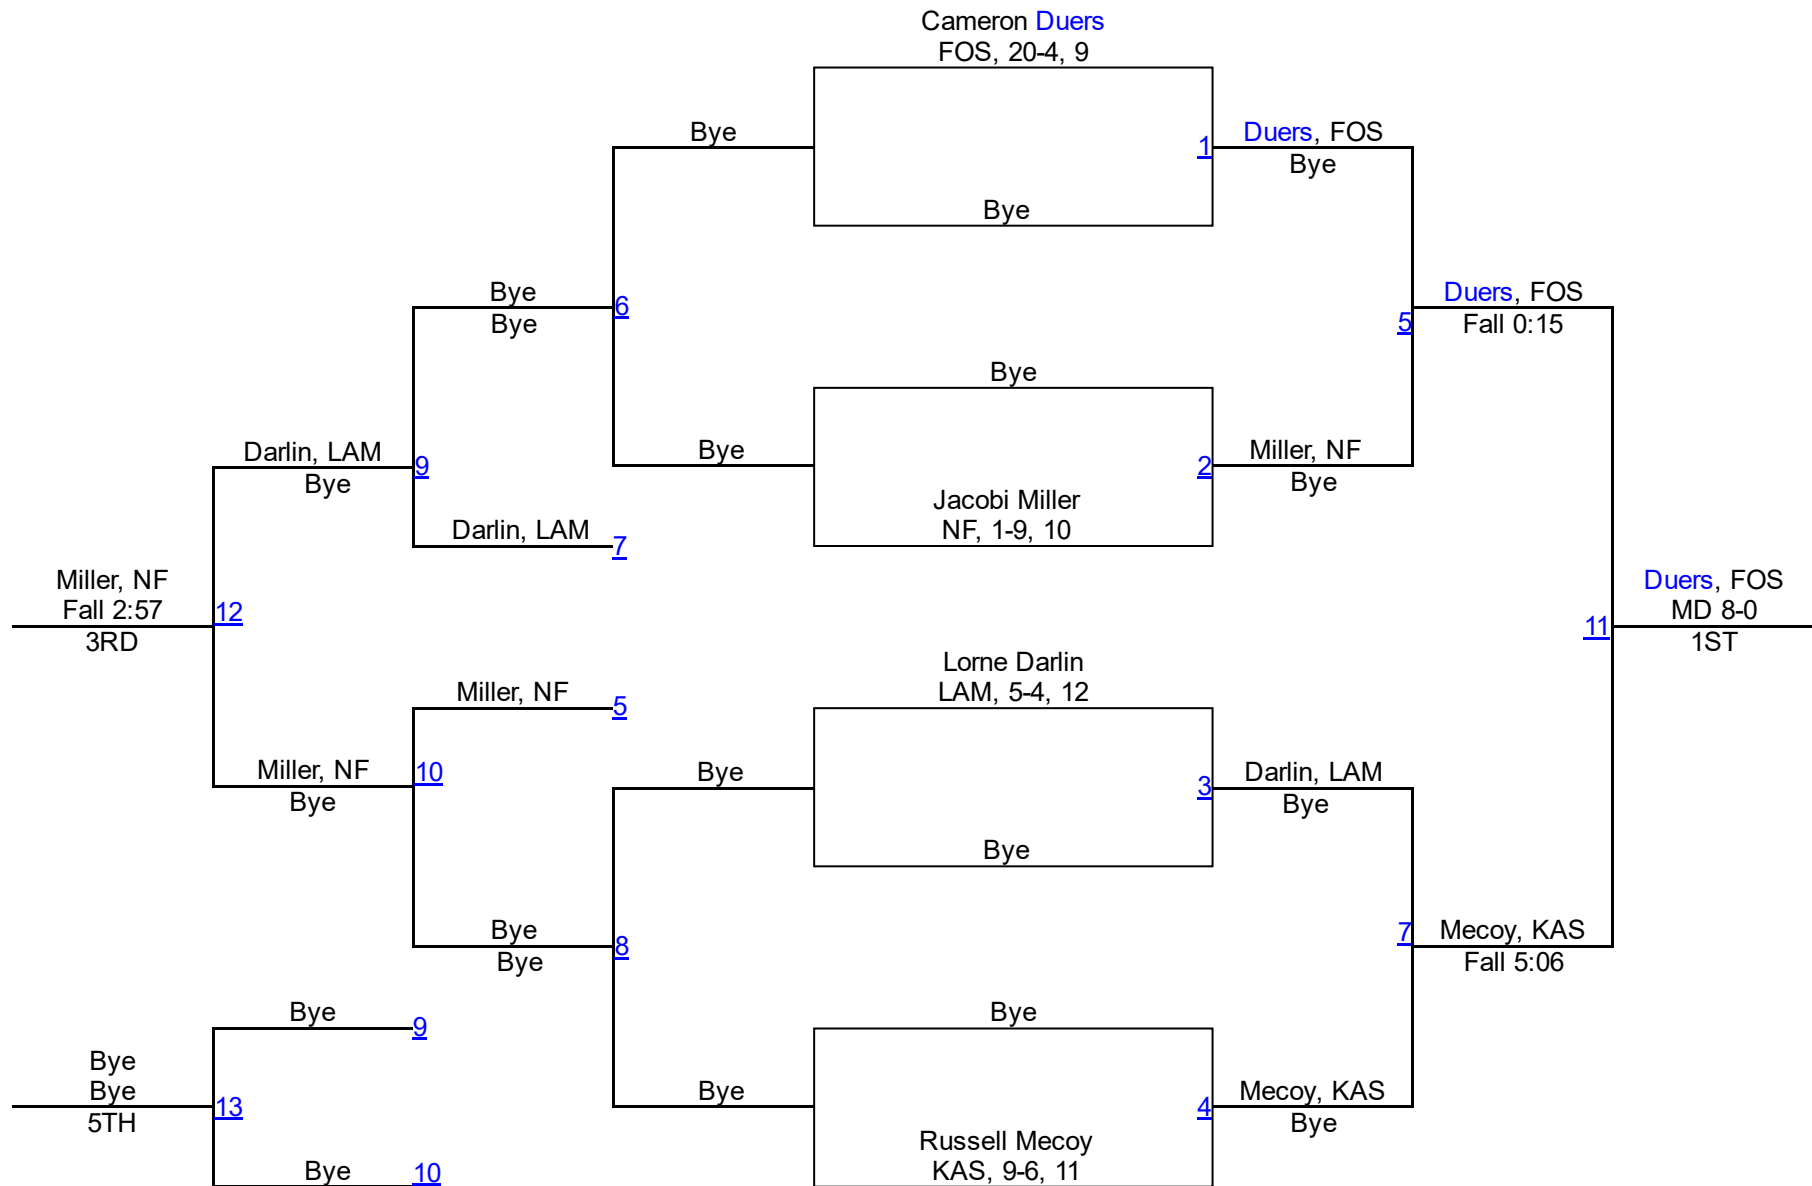

District 12-5A Championship

126