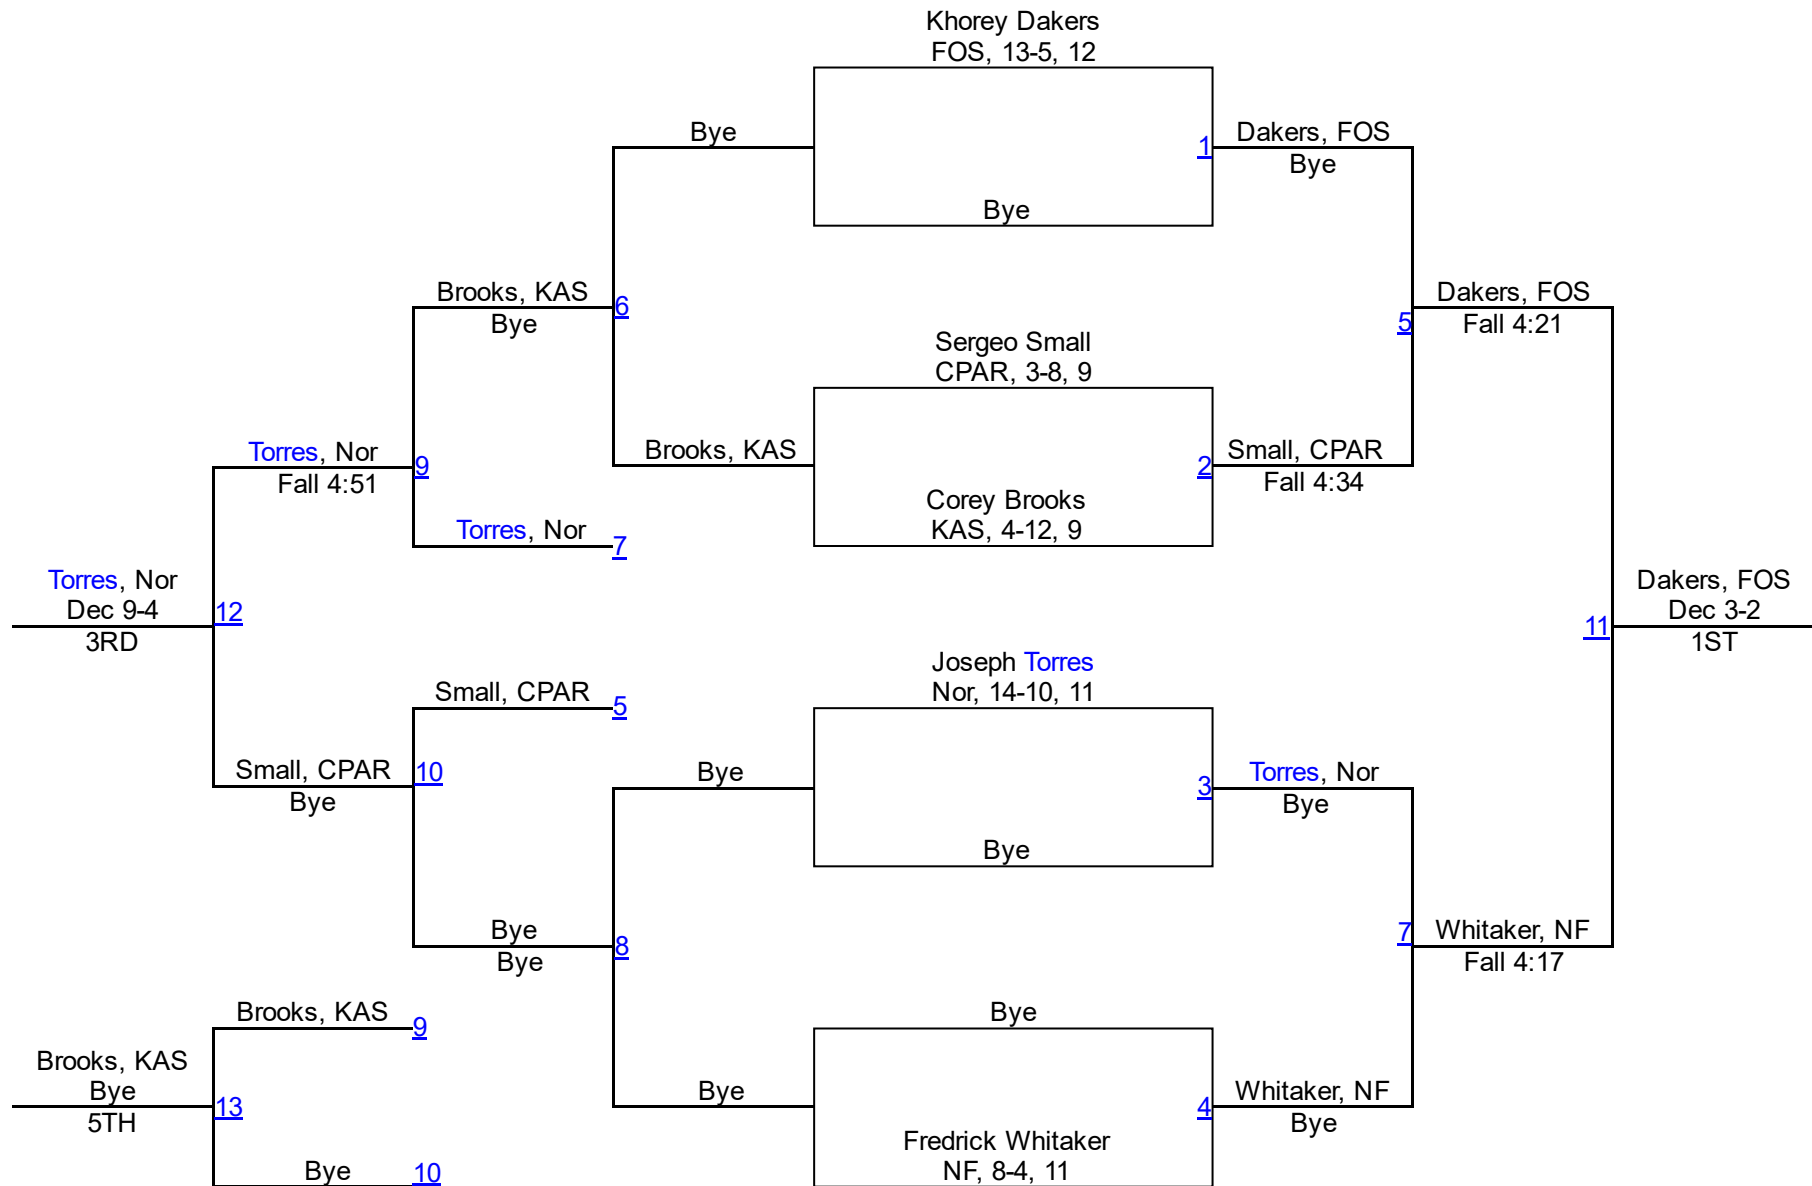

District 12-5A Championship

152