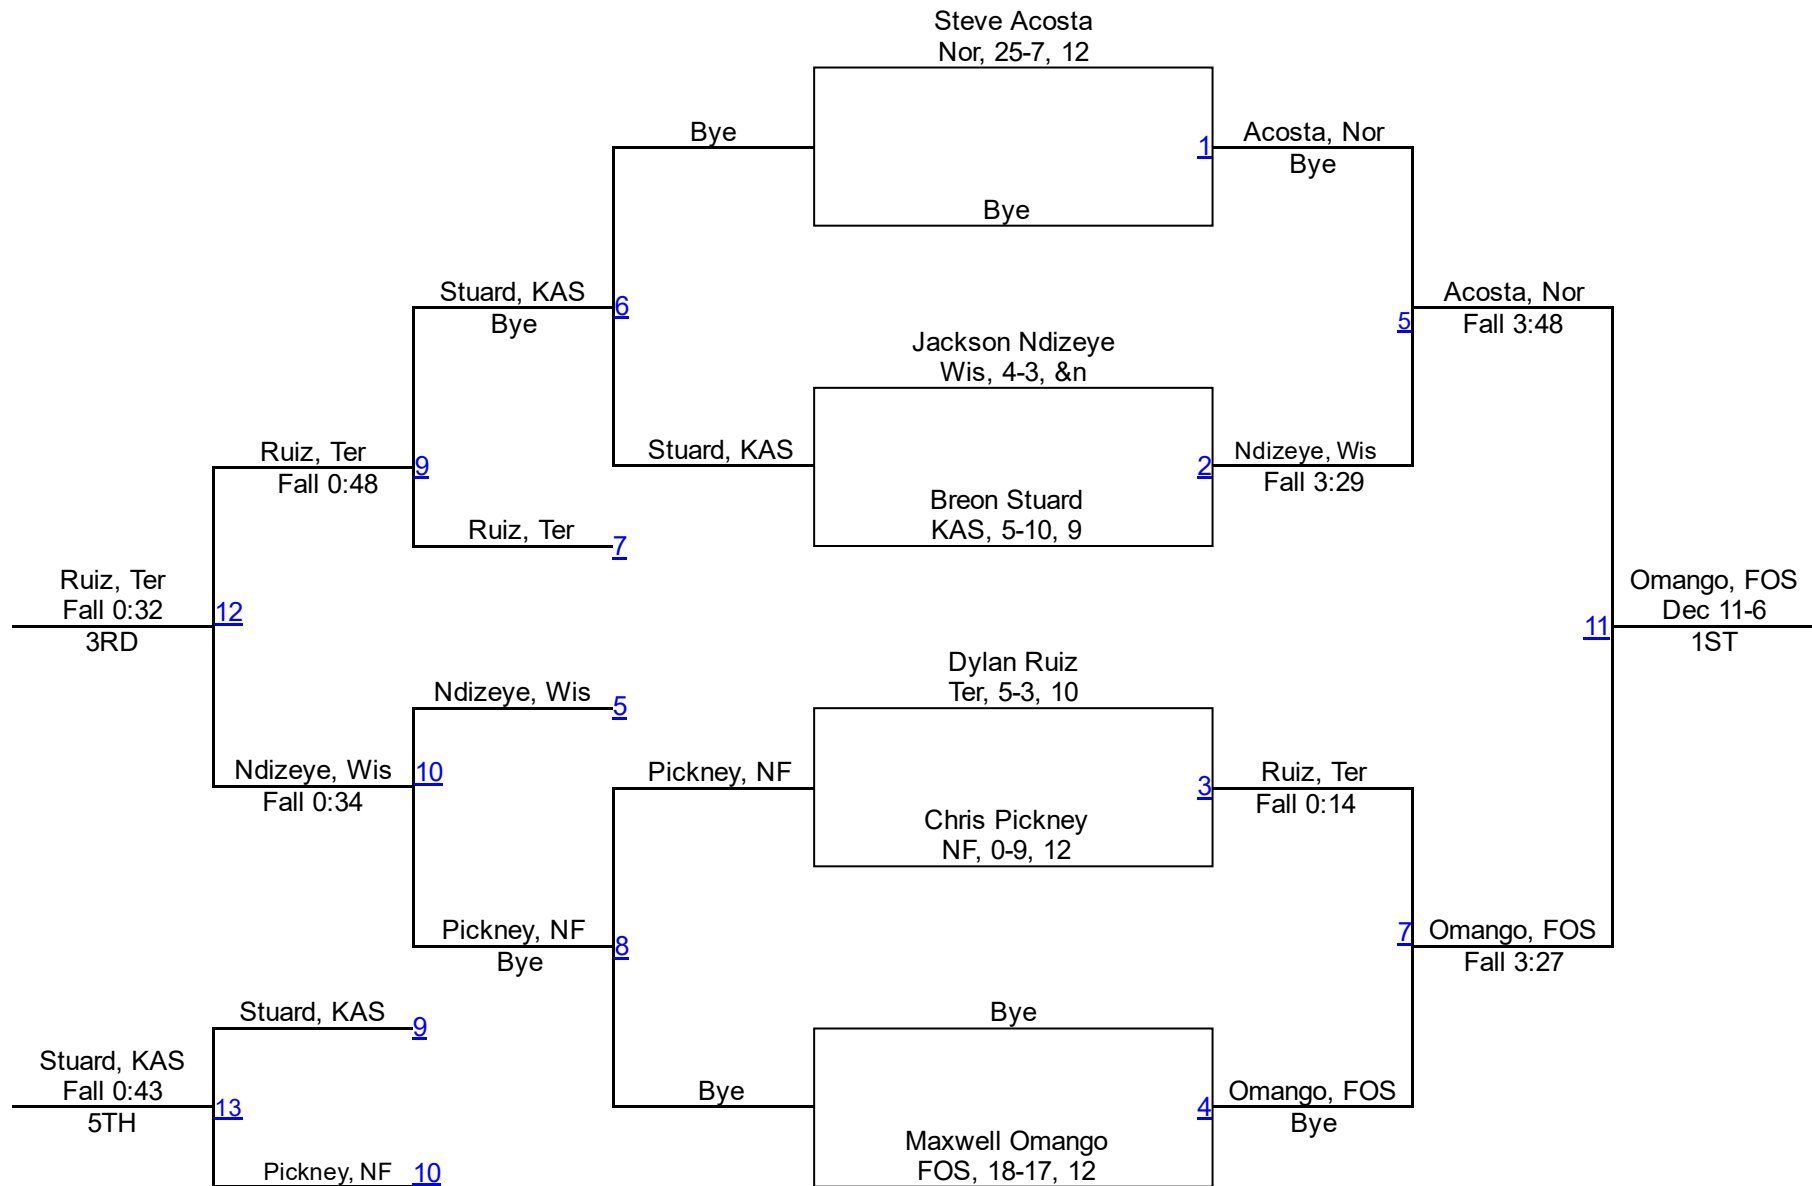

District 12-5A Championship

160