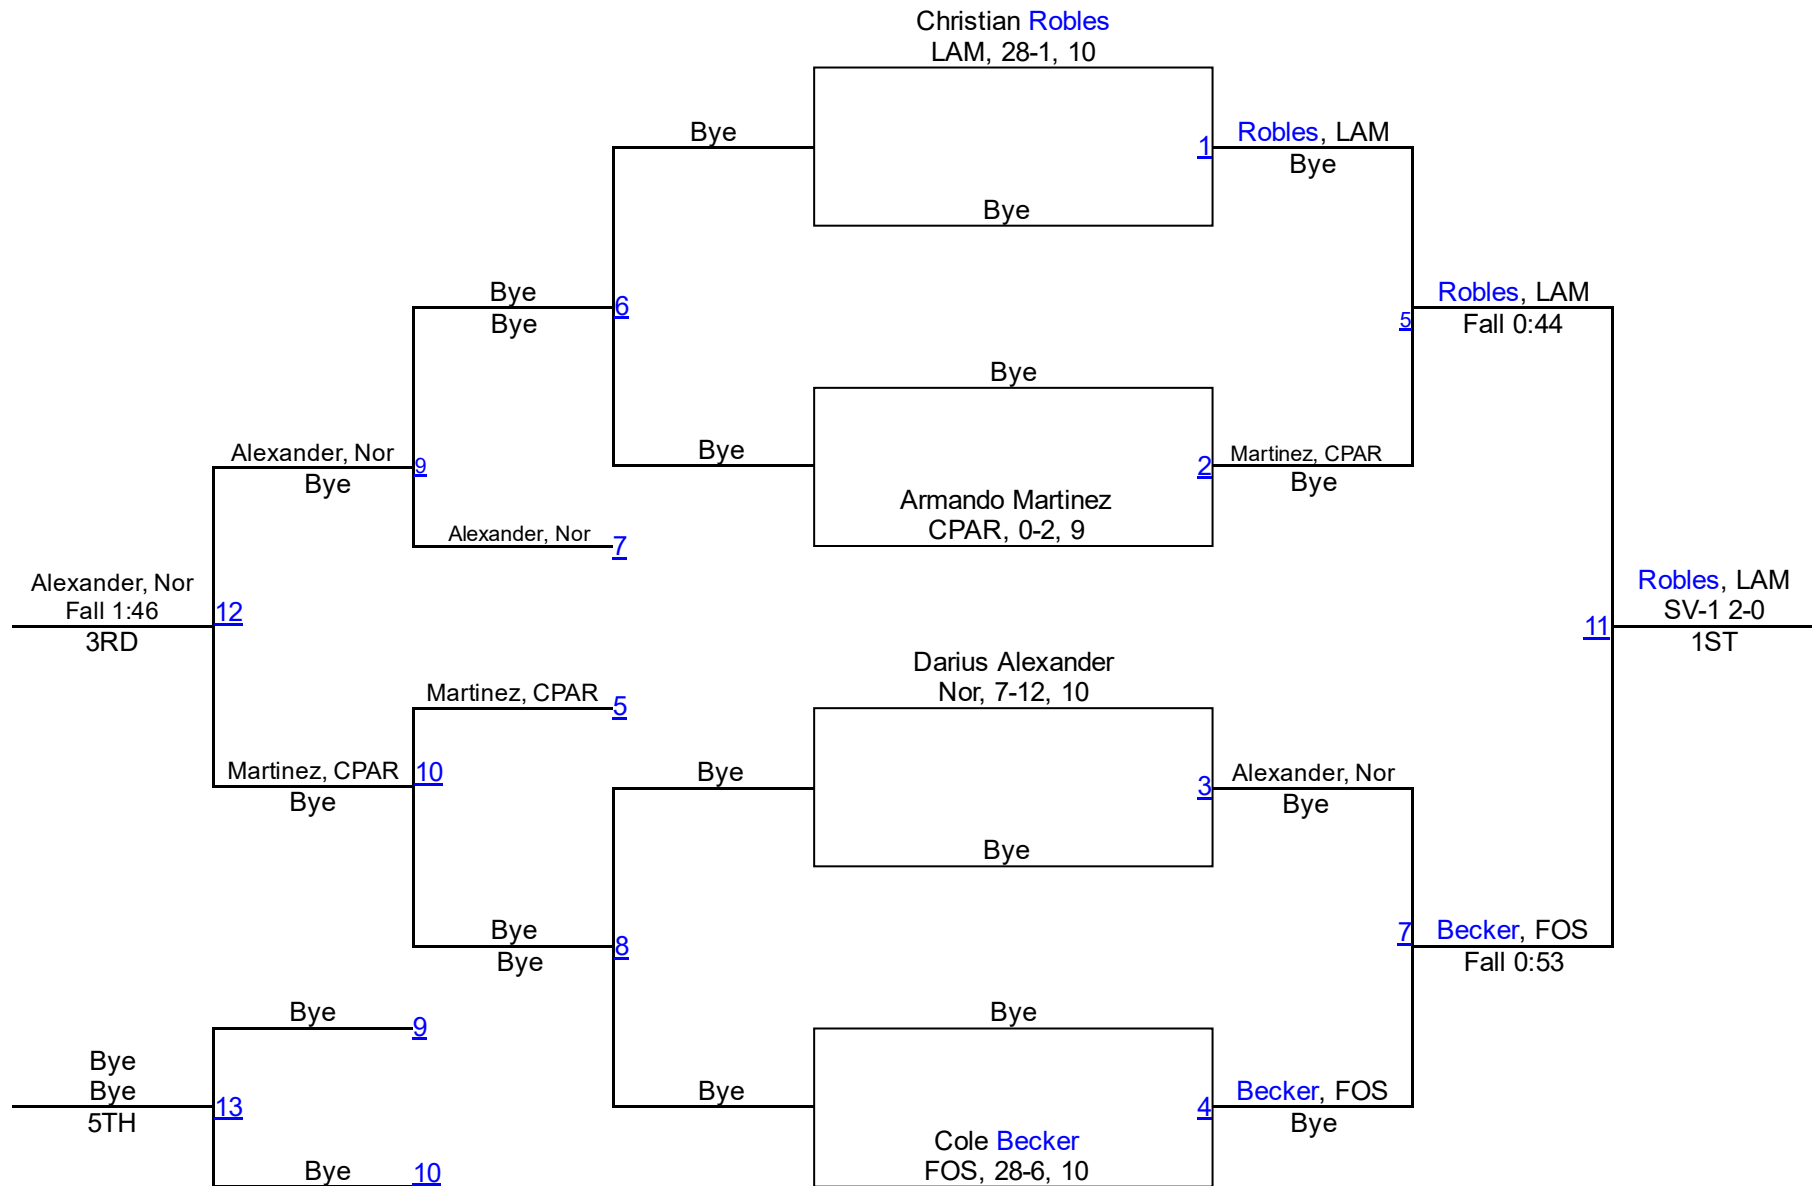

# District 12-5A Championship

120