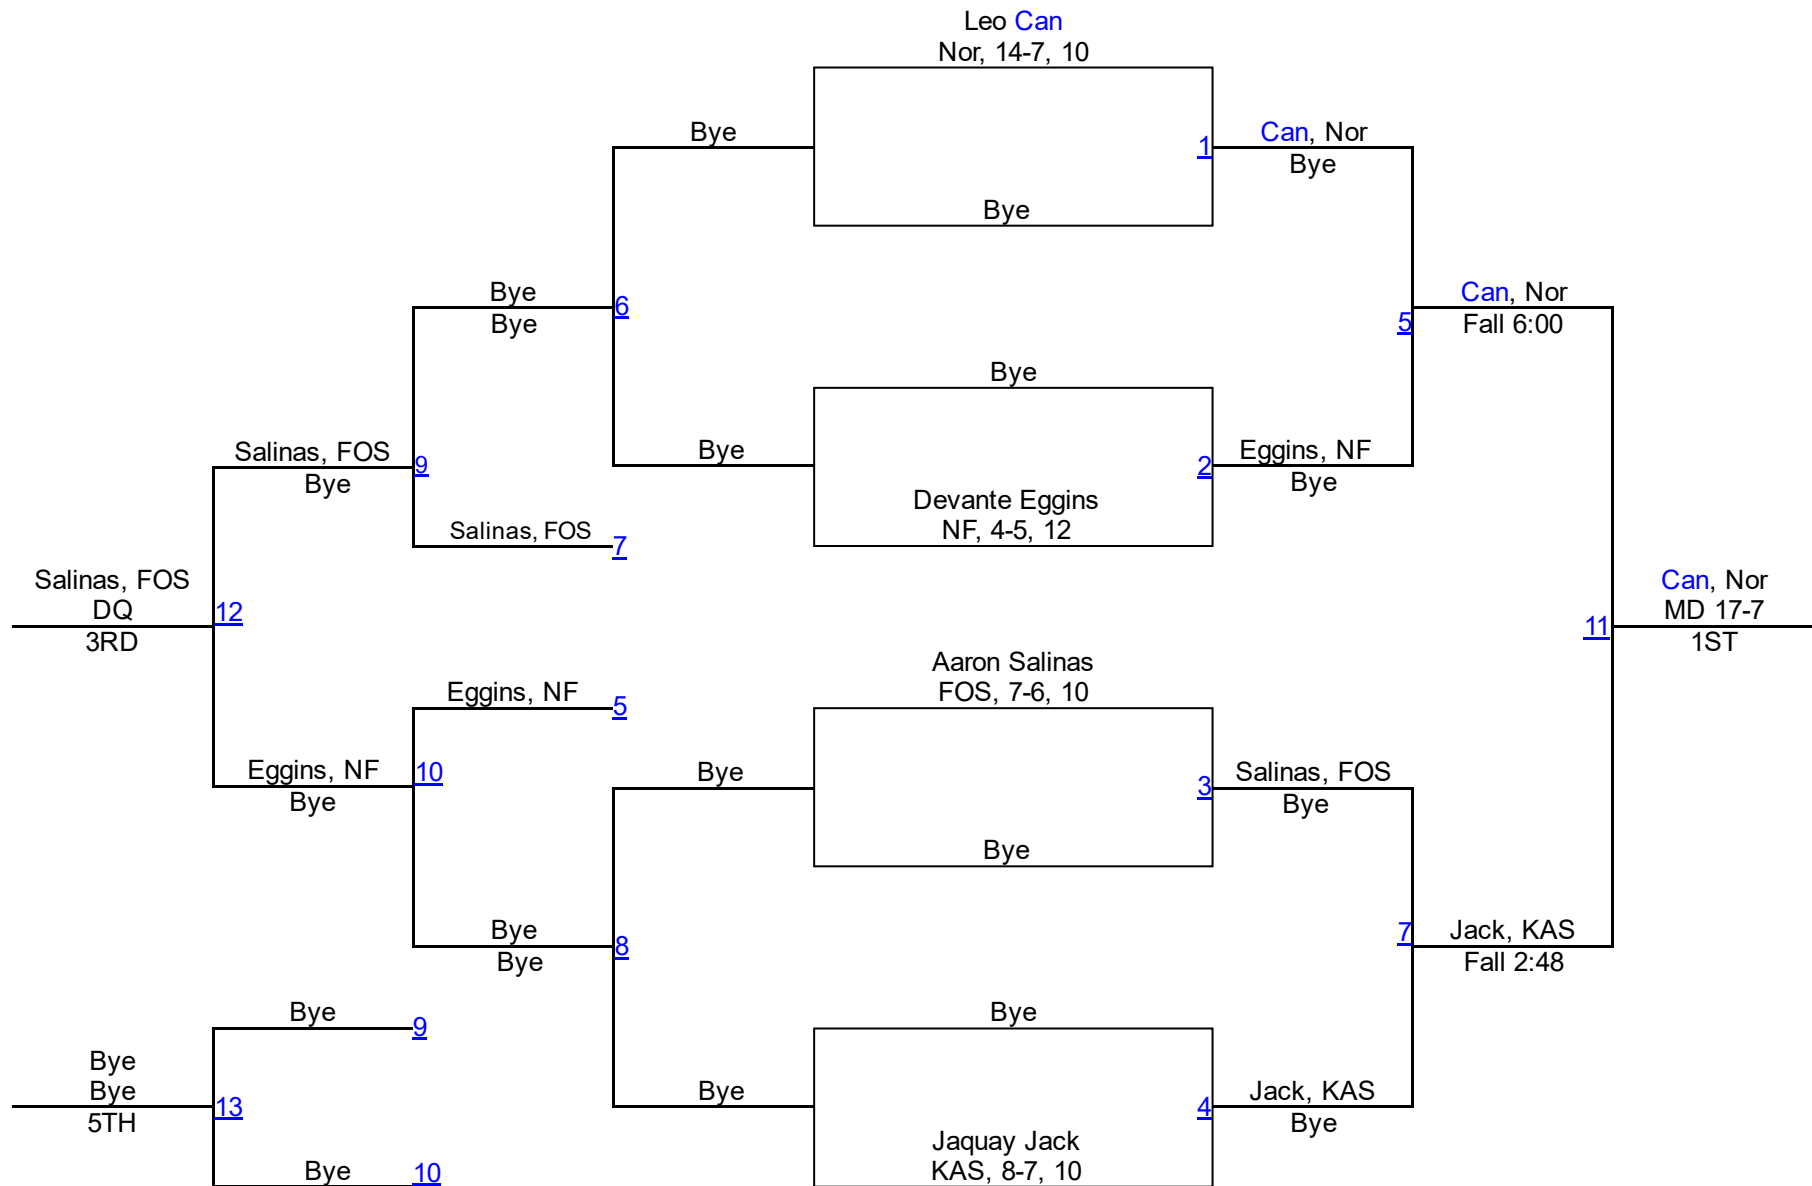

District 12-5A Championship

182