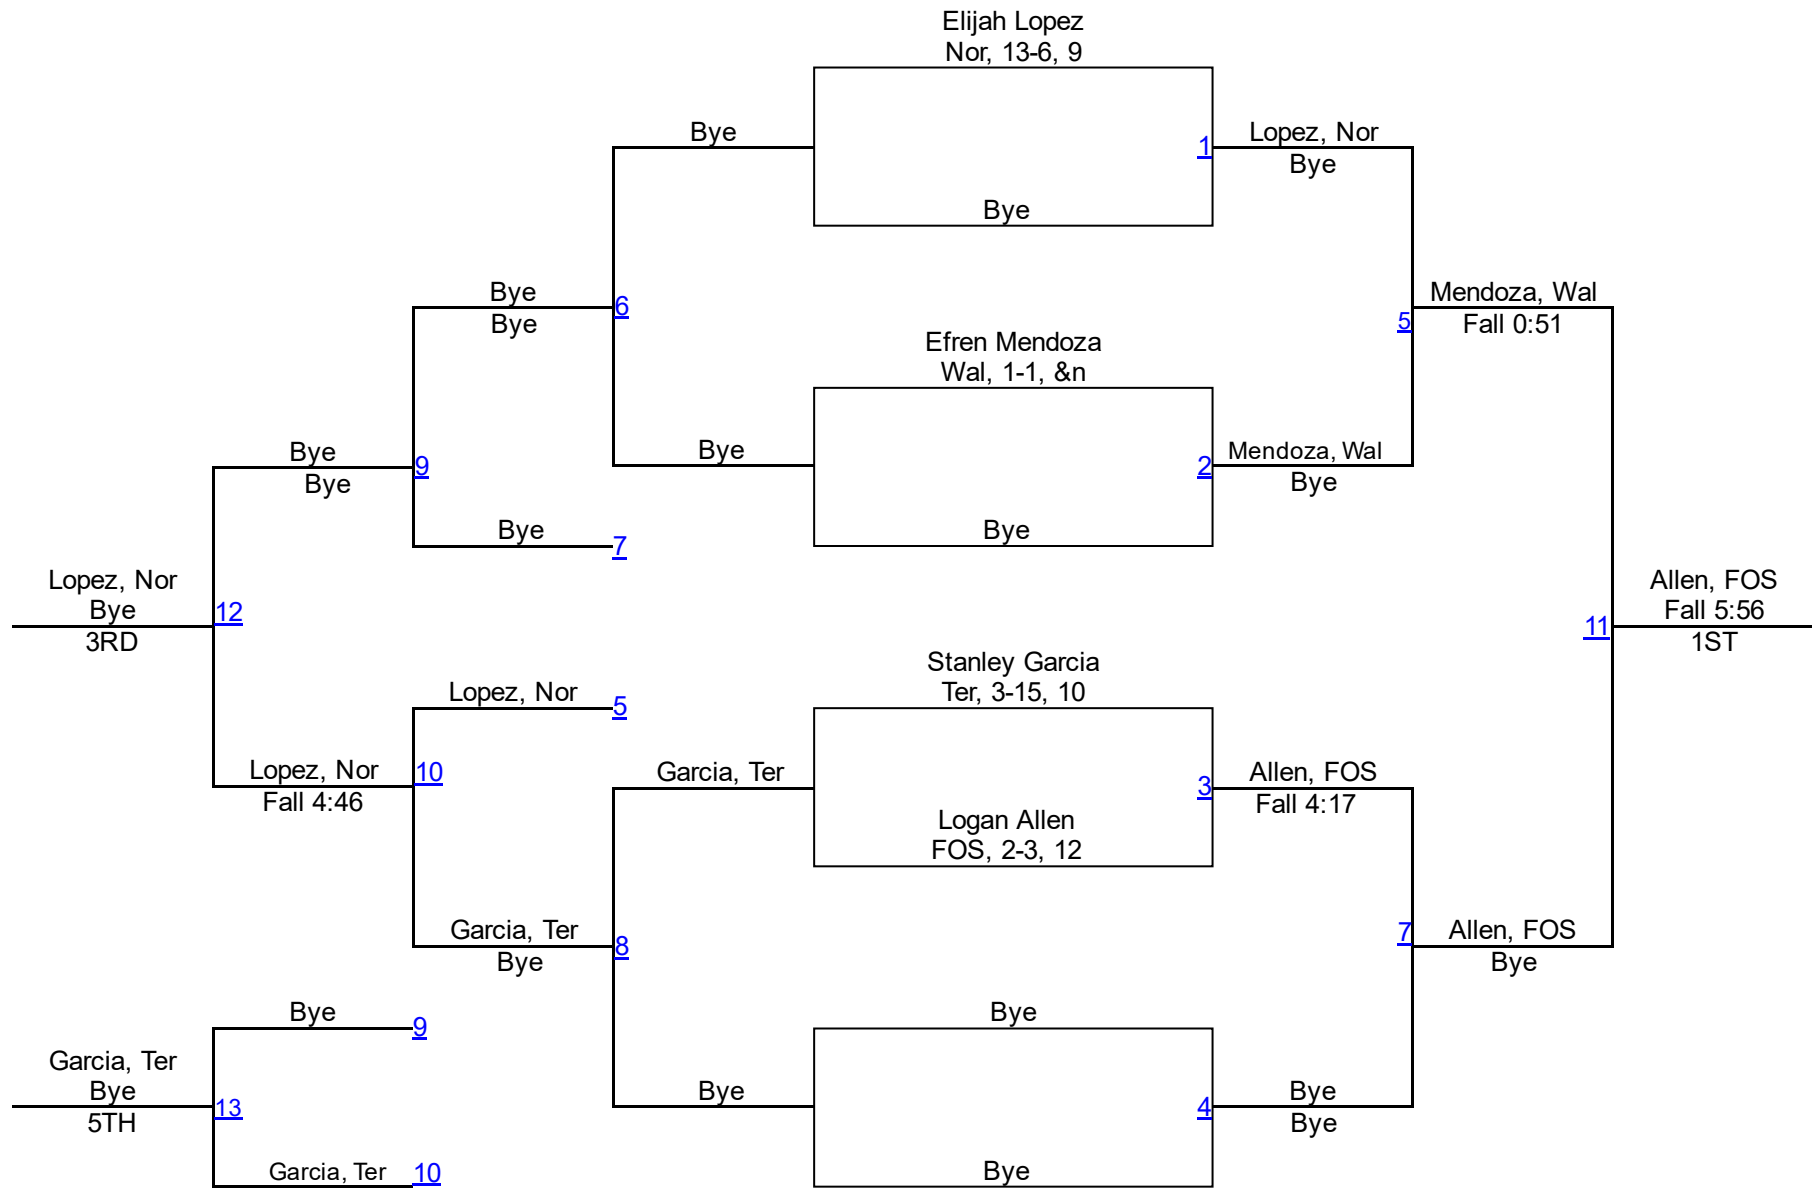

District 12-5A Championship

220