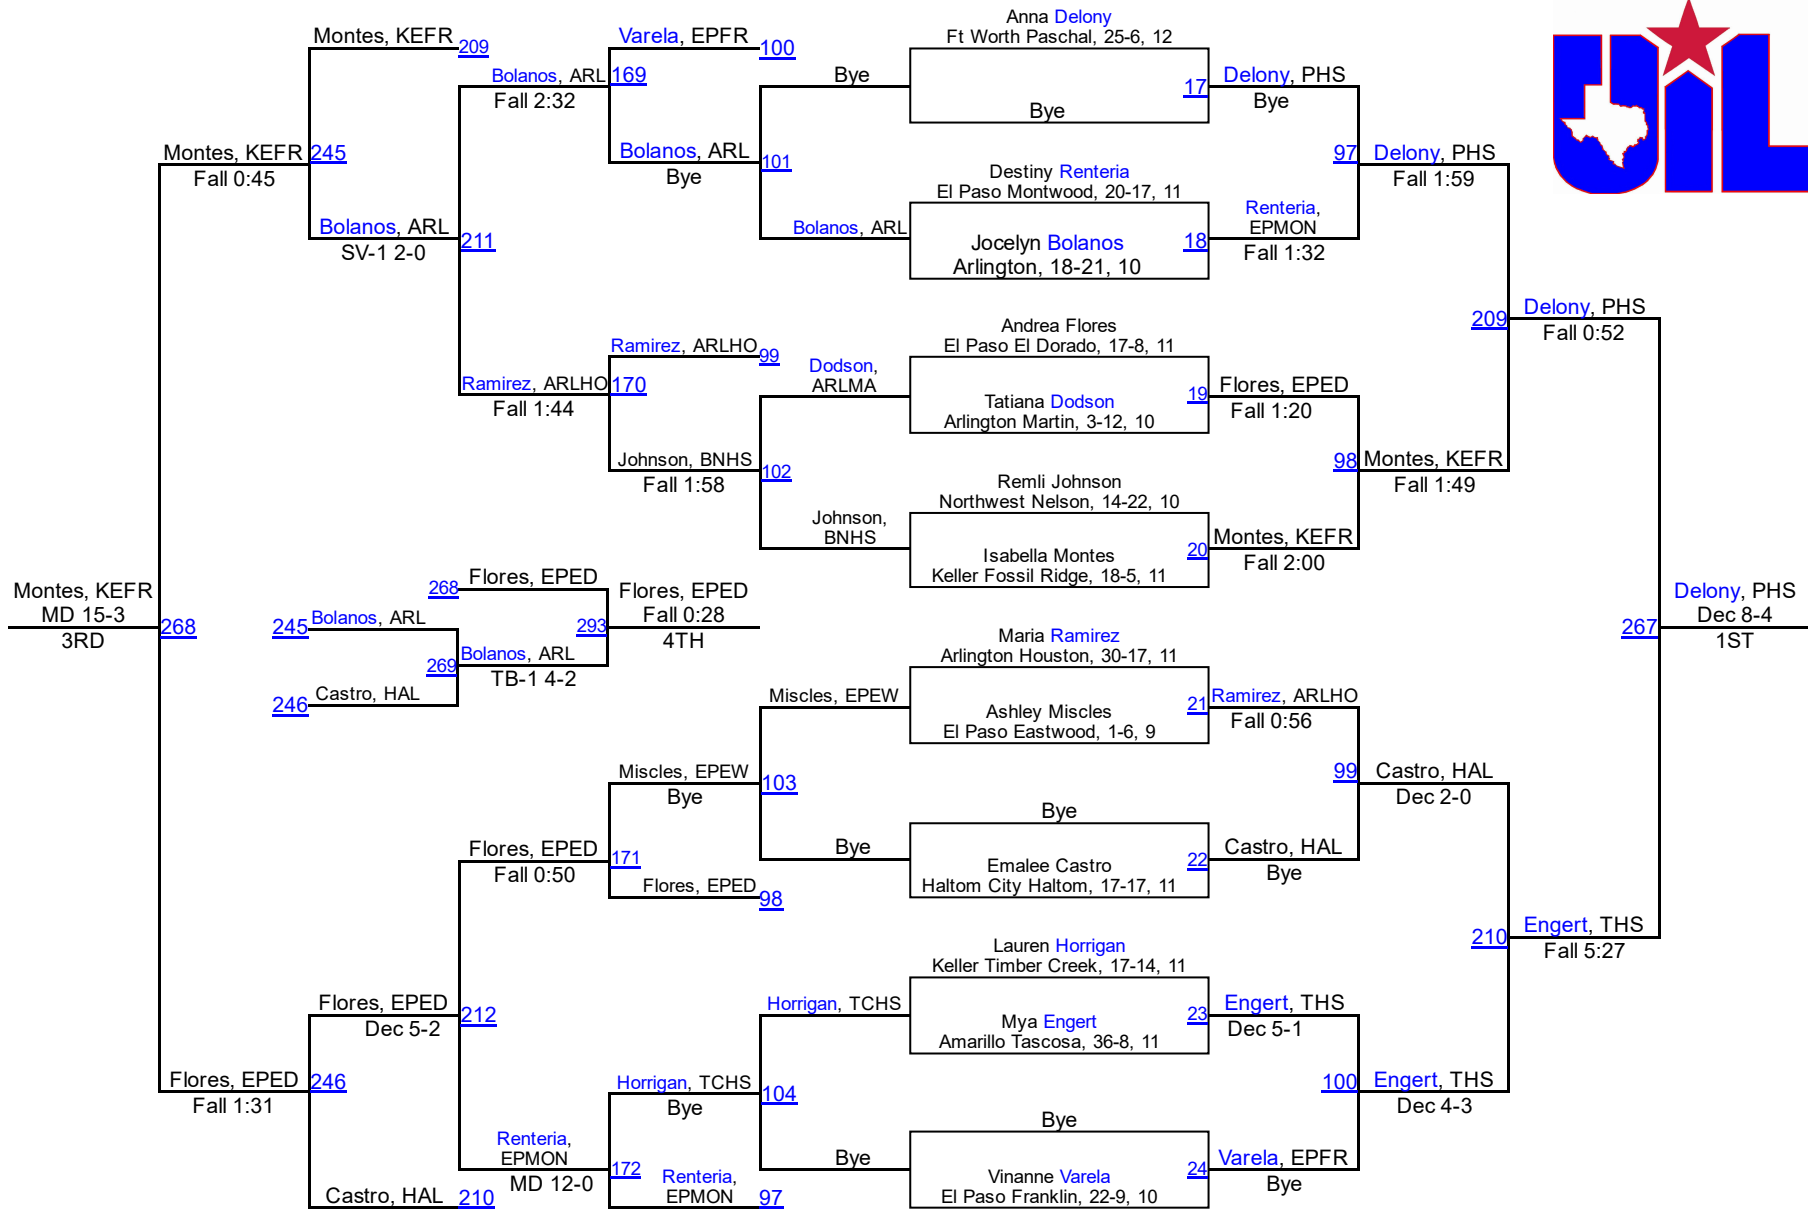

2017 UIL Region 1 - 6A Girls

6A 95

2017 UIL Region 1 - 6A Girls

6A 102

2017 UIL Region 1 - 6A Girls

6A 110

2017 UIL Region 1 - 6A Girls

6A 138