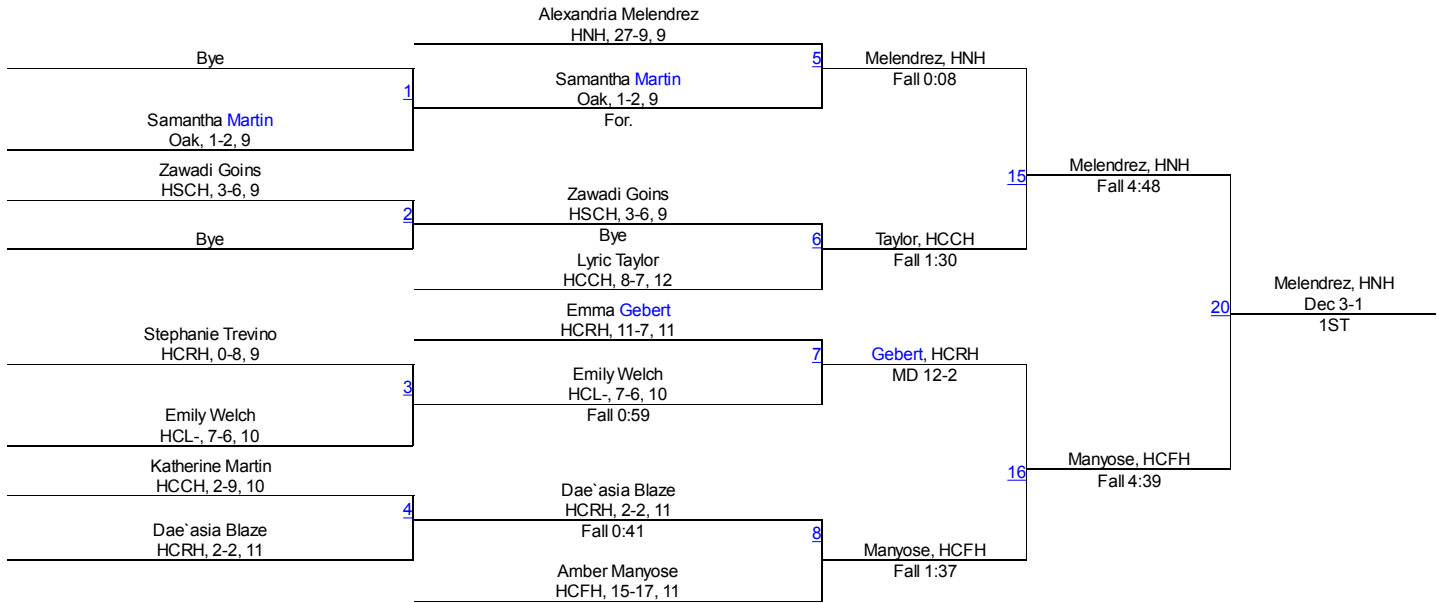

Alexis Sanchez, HCRH, 16-17, 10

Alexis Sanchez, HCRH, 16-17, 10
1ST

Olivia Ferro, LCCF, 28-4, 12
2ND

Gissel Avellaneda, HNH, 34-6, 12
3RD

Valeria Rodriguez, HCRH, 0-3, 10
4TH

The `Ridge` Invite-Girls

110

The `Ridge` Invite-Girls

119

The `Ridge` Invite-Girls

128

The `Ridge` Invite-Girls

138

The `Ridge` Invite-Girls

165

The `Ridge` Invite-Girls