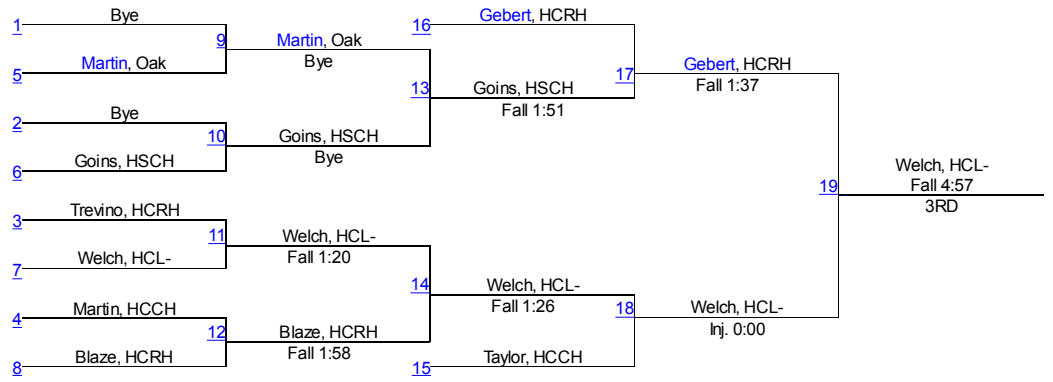

Alexis Sanchez, HCRH, 16-17, 10

Alexis Sanchez, HCRH, 16-17, 10
1ST

Olivia Ferro, LCCF, 28-4, 12
2ND

Gissel Avellaneda, HNH, 34-6, 12
3RD

Valeria Rodriguez, HCRH, 0-3, 10
4TH

The `Ridge` Invite-Girls

110

The `Ridge` Invite-Girls

119

The `Ridge` Invite-Girls

128

The `Ridge` Invite-Girls

138

The `Ridge` Invite-Girls

165

The `Ridge` Invite-Girls