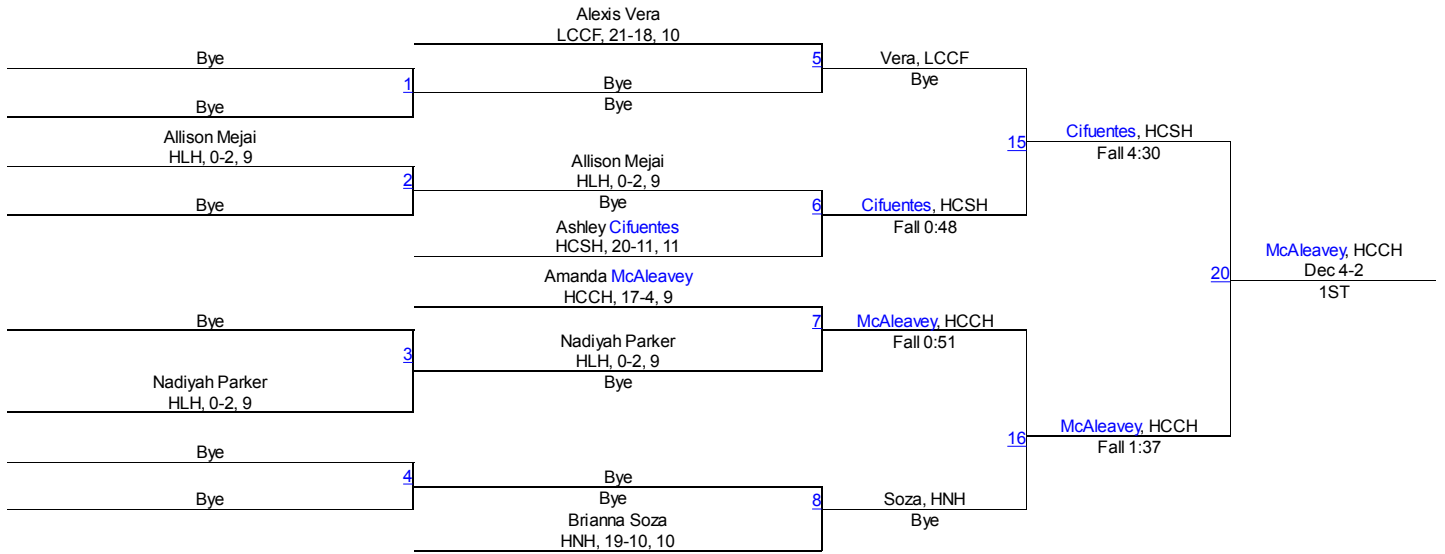

Alexis Sanchez, HCRH, 16-17, 10

Alexis Sanchez, HCRH, 16-17, 10
1ST

Olivia Ferro, LCCF, 28-4, 12
2ND

Gissel Avellaneda, HNH, 34-6, 12
3RD

Valeria Rodriguez, HCRH, 0-3, 10
4TH

The `Ridge` Invite-Girls

110

The `Ridge` Invite-Girls

119

The `Ridge` Invite-Girls

128

The `Ridge` Invite-Girls

138

The `Ridge` Invite-Girls

165

The `Ridge` Invite-Girls