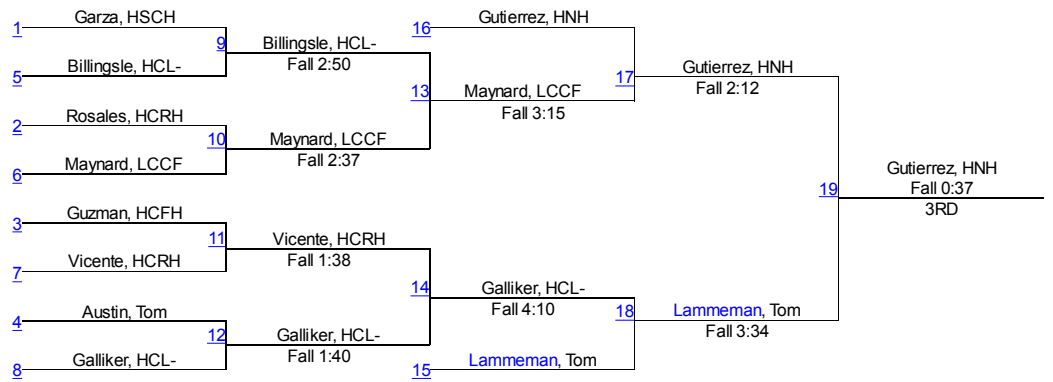

Alexis Sanchez, HCRH, 16-17, 10

Alexis Sanchez, HCRH, 16-17, 10
1ST

Olivia Ferro, LCCF, 28-4, 12
2ND

Gissel Avellaneda, HNH, 34-6, 12
3RD

Valeria Rodriguez, HCRH, 0-3, 10
4TH

The `Ridge` Invite-Girls

110

The `Ridge` Invite-Girls

119

The `Ridge` Invite-Girls

128

The `Ridge` Invite-Girls

138

The `Ridge` Invite-Girls

165

The `Ridge` Invite-Girls