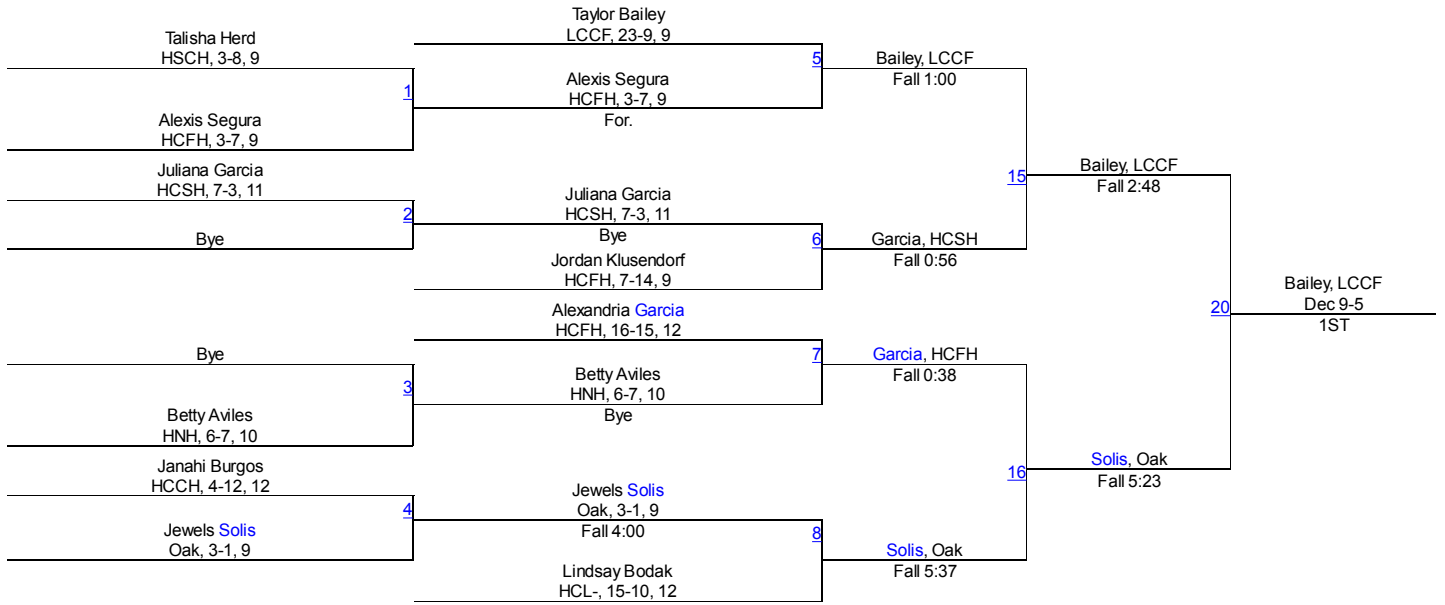

119

The `Ridge` Invite-Girls

128

The `Ridge` Invite-Girls

138

The `Ridge` Invite-Girls

165

The `Ridge` Invite-Girls

185

Round 1

Perez, HCSH	1	Perez, HCSH
Simpson, Tom		Fall 0:33

Flores, HNH	2	Rytting, HCRH
Rytting, HCRH		Fall 1:08

Yismet Perez, HCSH, 11-3, 11
1ST

Round 2

Smith, HCSH	3	Smith, HCSH
Rytting, HCRH		Fall 0:47