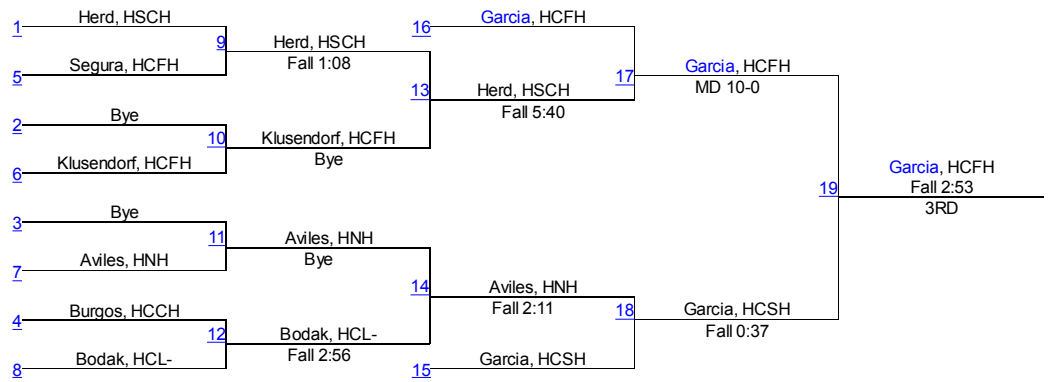

Alexis Sanchez, HCRH, 16-17, 10

Alexis Sanchez, HCRH, 16-17, 10
1ST

Olivia Ferro, LCCF, 28-4, 12
2ND

Gissel Avellaneda, HNH, 34-6, 12
3RD

Valeria Rodriguez, HCRH, 0-3, 10
4TH

The `Ridge` Invite-Girls

110

The `Ridge` Invite-Girls

119

The `Ridge` Invite-Girls

128

The `Ridge` Invite-Girls

138

The `Ridge` Invite-Girls

165

The `Ridge` Invite-Girls

185

Round 1

Perez, HCSH	1	Perez, HCSH
Simpson, Tom		Fall 0:33

Flores, HNH	2	Rytting, HCRH
Rytting, HCRH		Fall 1:08

Yismet Perez, HCSH, 11-3, 11
1ST

Round 2

Smith, HCSH	3	Smith, HCSH
Rytting, HCRH		Fall 0:47