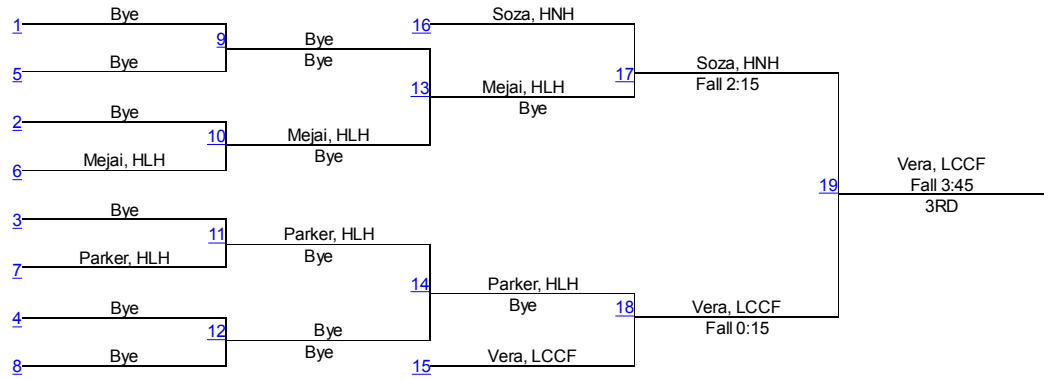

Alexis Sanchez, HCRH, 16-17, 10

Alexis Sanchez, HCRH, 16-17, 10
1ST

Olivia Ferro, LCCF, 28-4, 12
2ND

Gissel Avellaneda, HNH, 34-6, 12
3RD

Valeria Rodriguez, HCRH, 0-3, 10
4TH

The `Ridge` Invite-Girls

110

The `Ridge` Invite-Girls

119

The `Ridge` Invite-Girls

128

The `Ridge` Invite-Girls

138

The `Ridge` Invite-Girls

165

The `Ridge` Invite-Girls