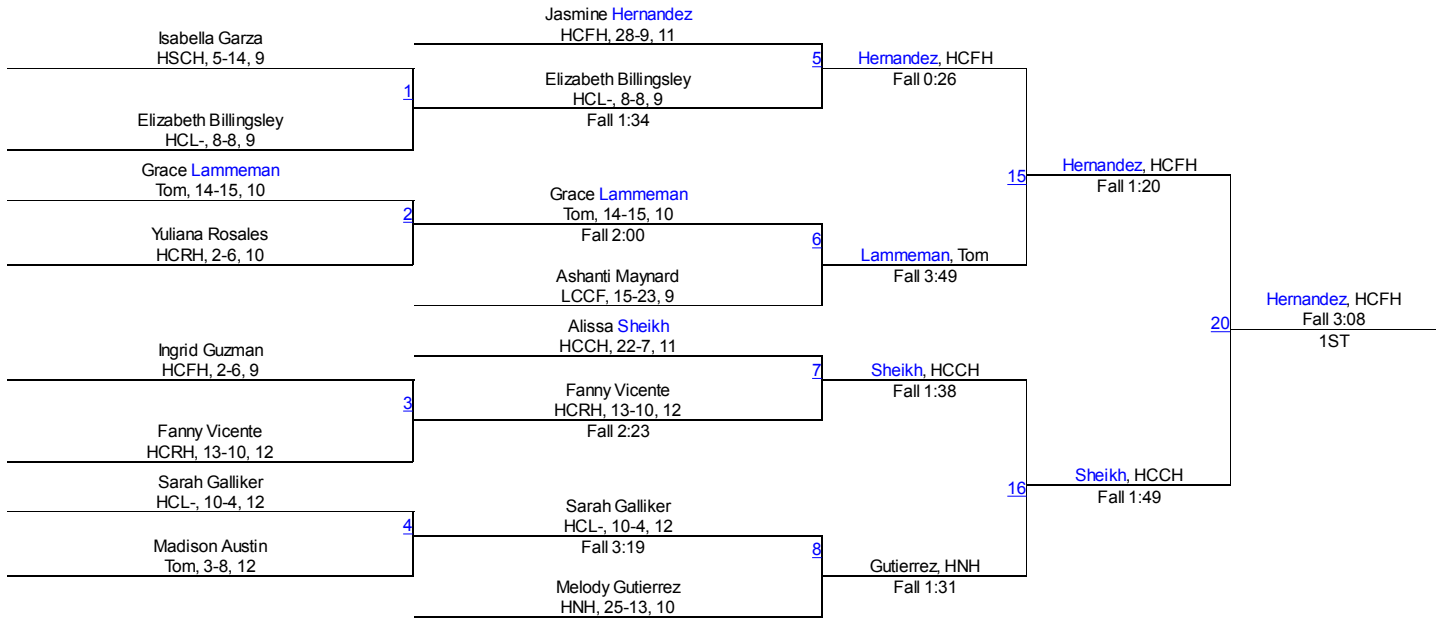

Alexis Sanchez, HCRH, 16-17, 10

Alexis Sanchez, HCRH, 16-17, 10
1ST

Olivia Ferro, LCCF, 28-4, 12
2ND

Gissel Avellaneda, HNH, 34-6, 12
3RD

Valeria Rodriguez, HCRH, 0-3, 10
4TH

The `Ridge` Invite-Girls

110

The `Ridge` Invite-Girls

119

The `Ridge` Invite-Girls

128

The `Ridge` Invite-Girls

138

The `Ridge` Invite-Girls

165

The `Ridge` Invite-Girls