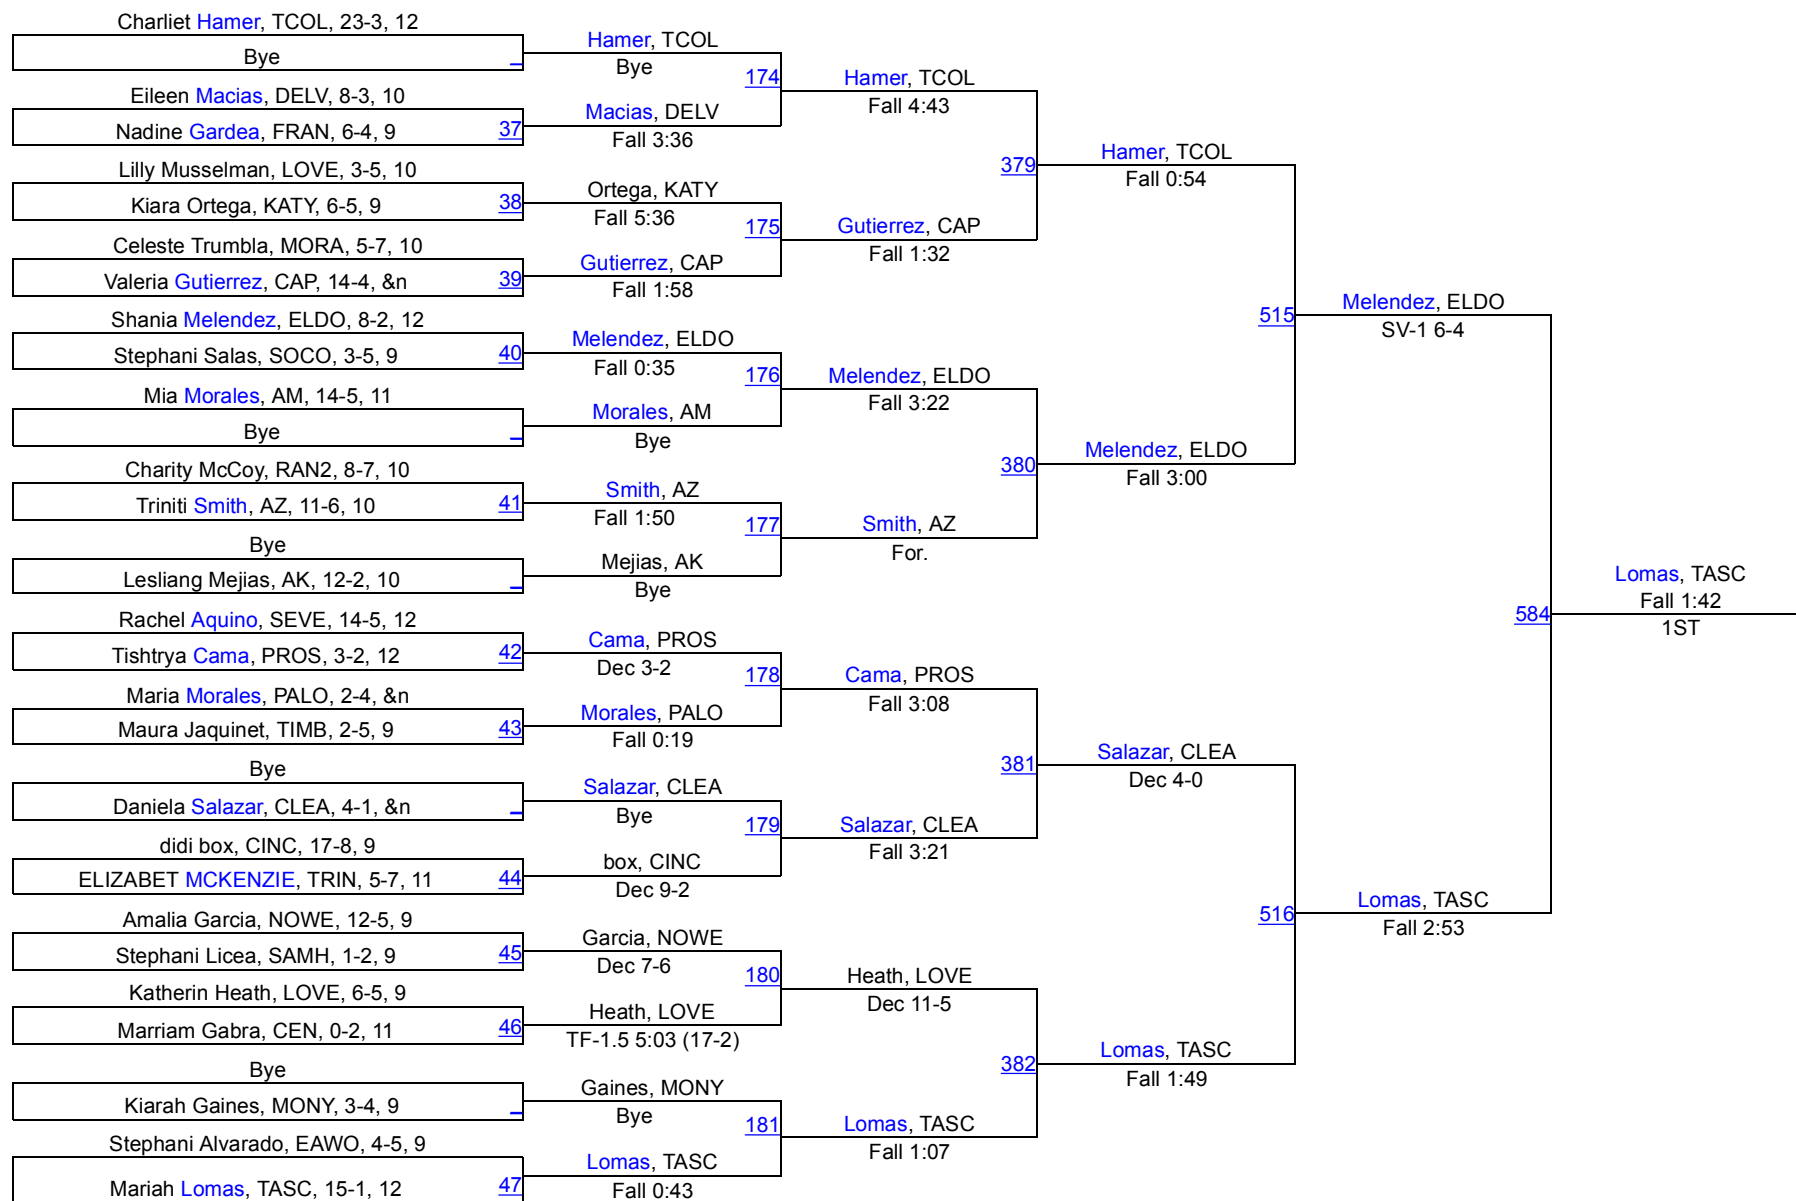

Texas Ladies Classic 2016

95

95

Texas Ladies Classic 2016

102

102

Texas Ladies Classic 2016

110

110

Texas Ladies Classic 2016

119

119

Texas Ladies Classic 2016

128

128

Texas Ladies Classic 2016