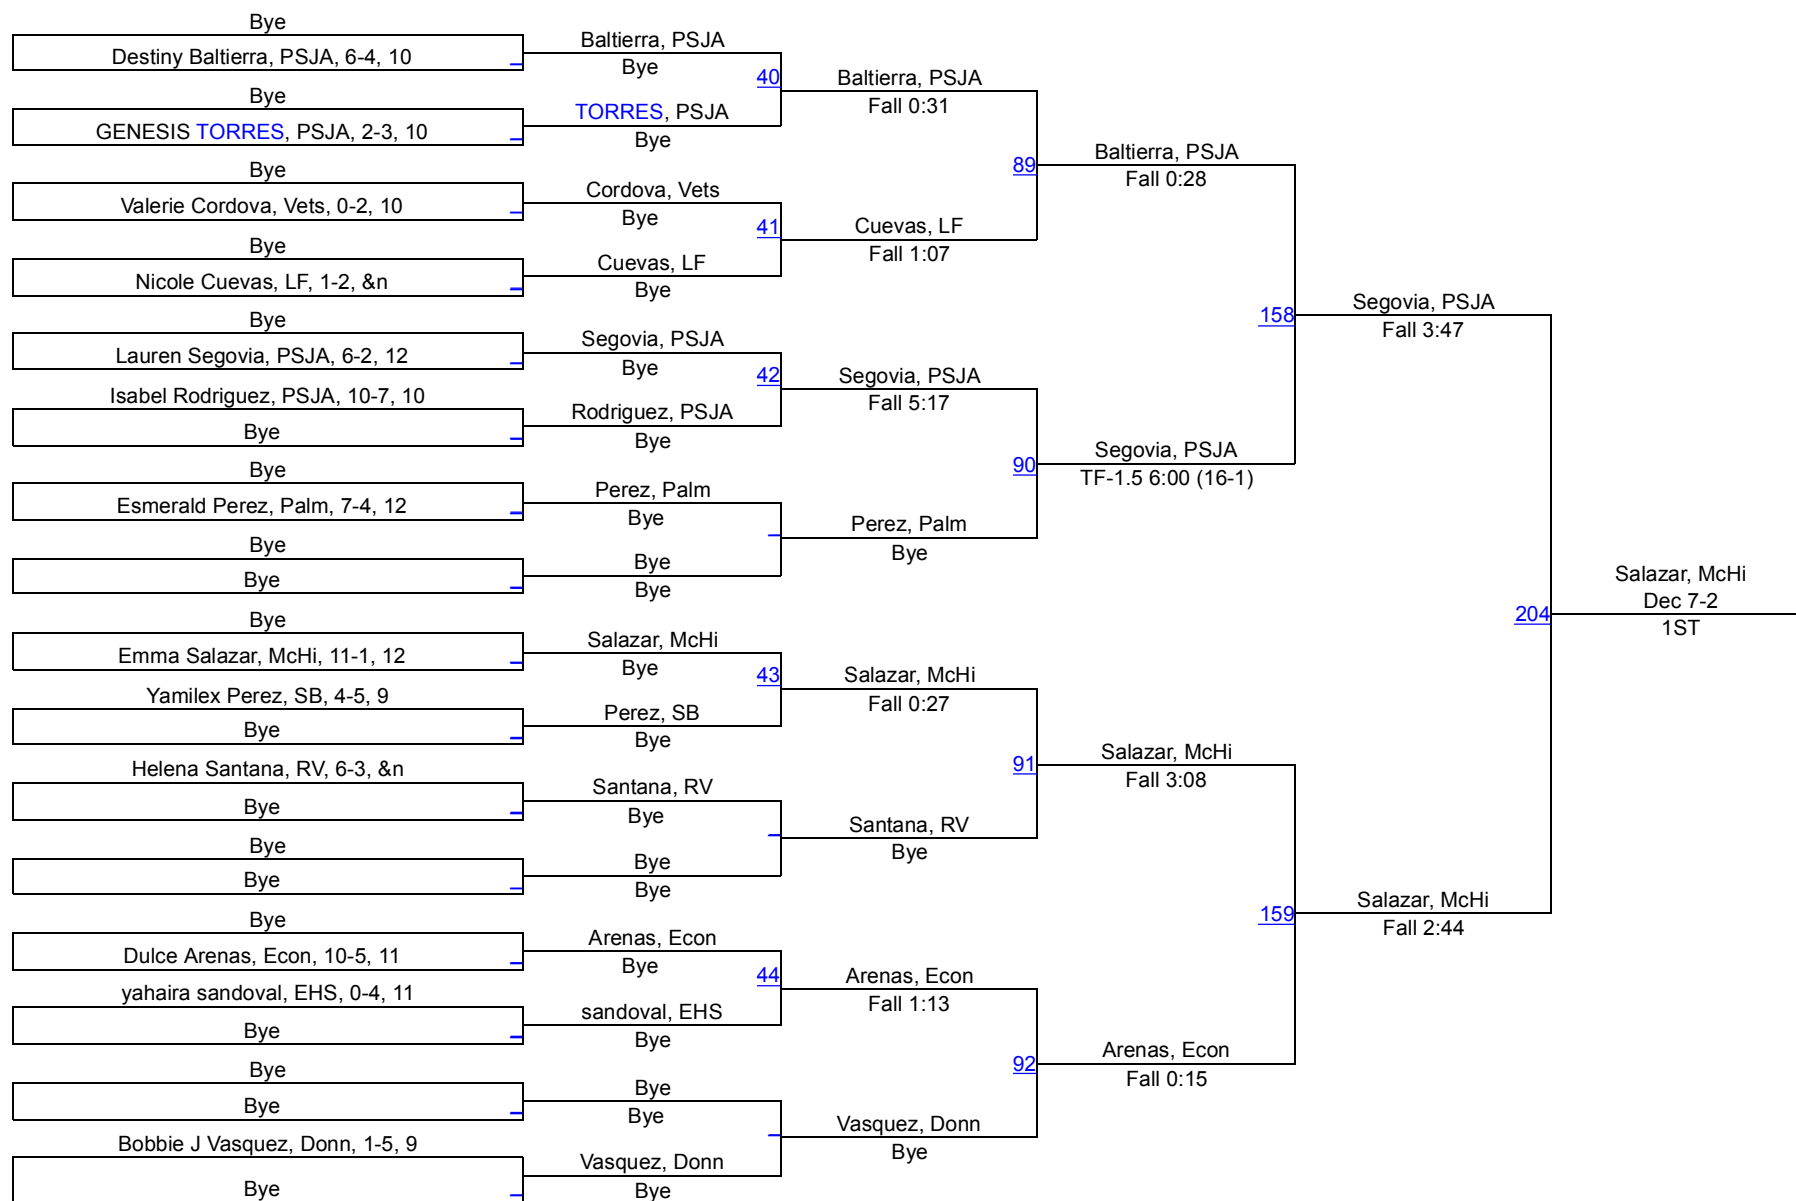

South Texas Throwdown (Girls)

95

95

South Texas Throwdown (Girls)

102

102

South Texas Throwdown (Girls)

110

110

South Texas Throwdown (Girls)

119

119

South Texas Throwdown (Girls)

128

128

South Texas Throwdown (Girls)

138

138

South Texas Throwdown (Girls)

148

148

South Texas Throwdown (Girls)

165

165

South Texas Throwdown (Girls)

185

185

South Texas Throwdown (Girls)

215

215