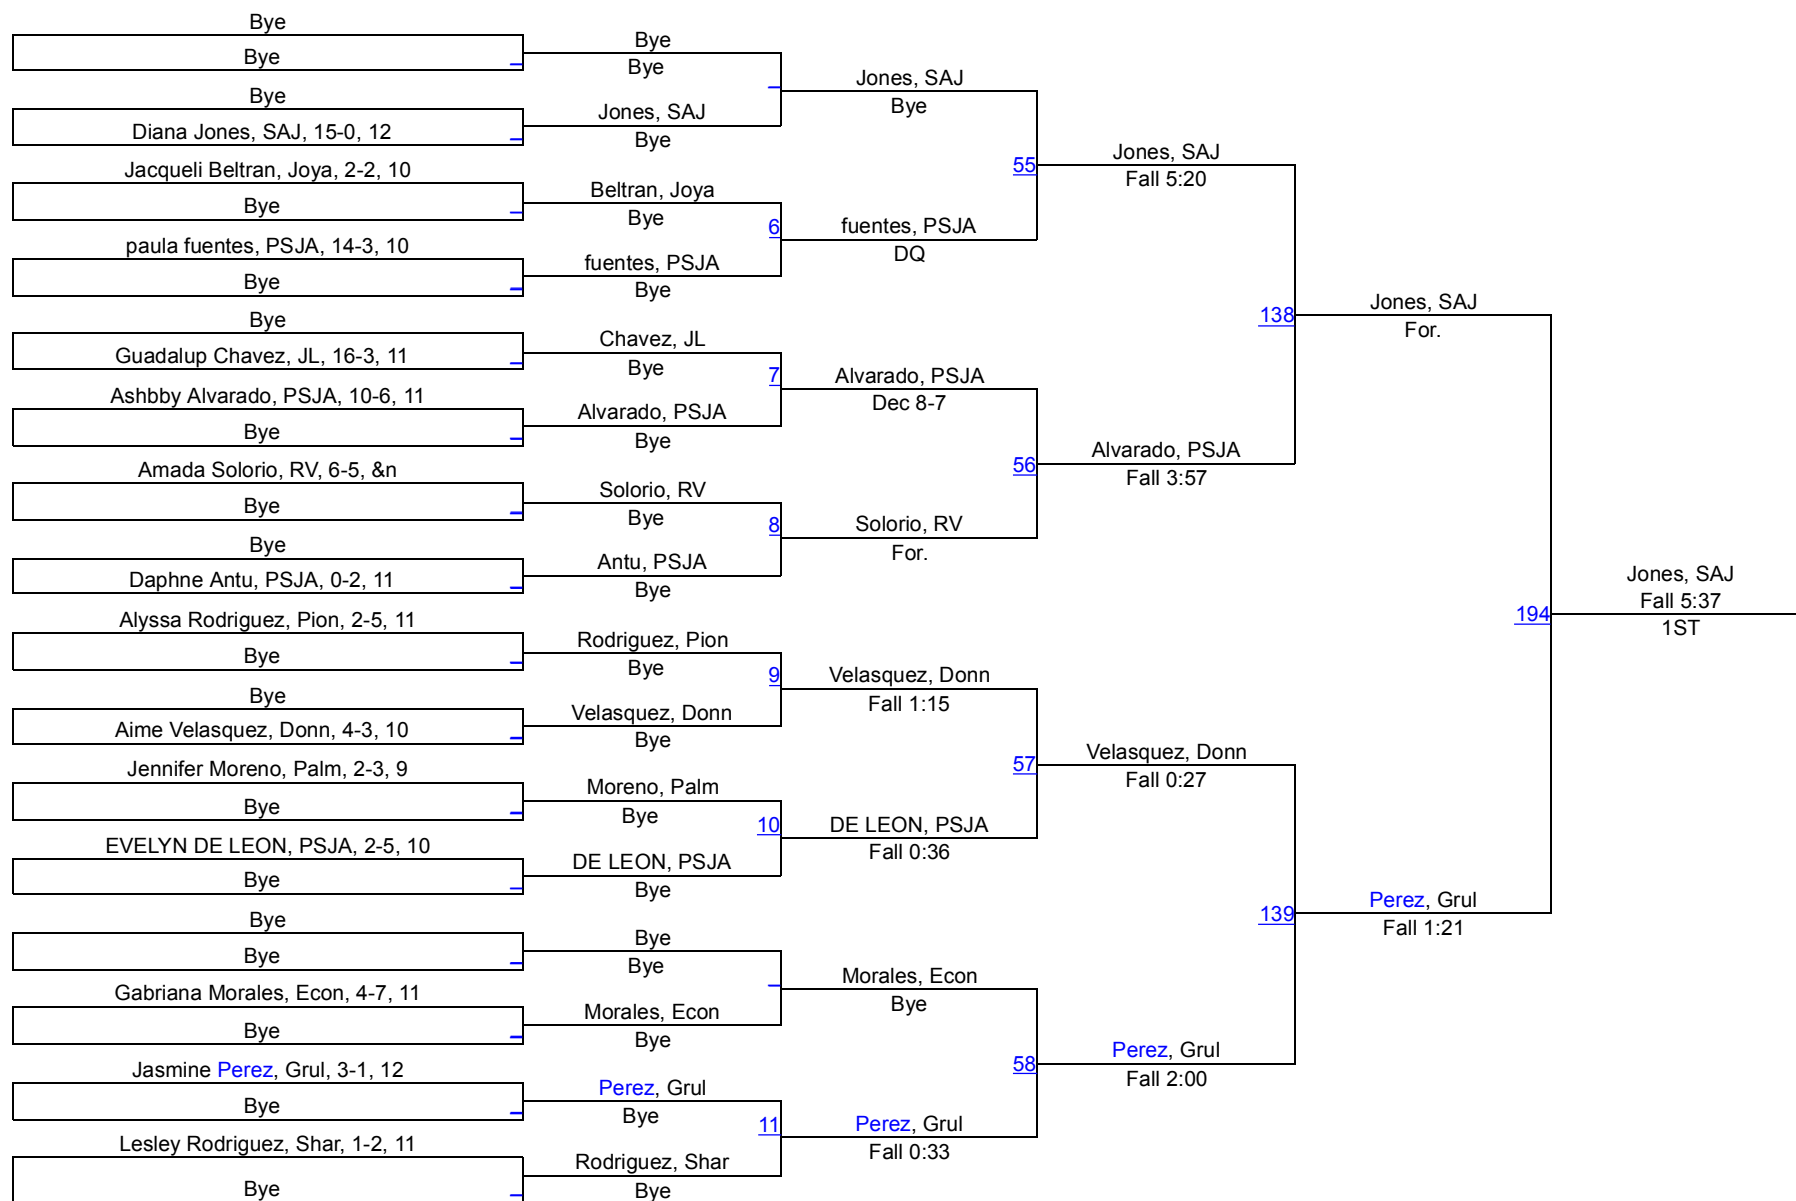

South Texas Throwdown (Girls)

95

95

South Texas Throwdown (Girls)

102

102

South Texas Throwdown (Girls)

110

110

South Texas Throwdown (Girls)

119

119

South Texas Throwdown (Girls)

128

128

South Texas Throwdown (Girls)

138

138

South Texas Throwdown (Girls)

148

148

South Texas Throwdown (Girls)

165

165

South Texas Throwdown (Girls)

185

185

South Texas Throwdown (Girls)

215

215