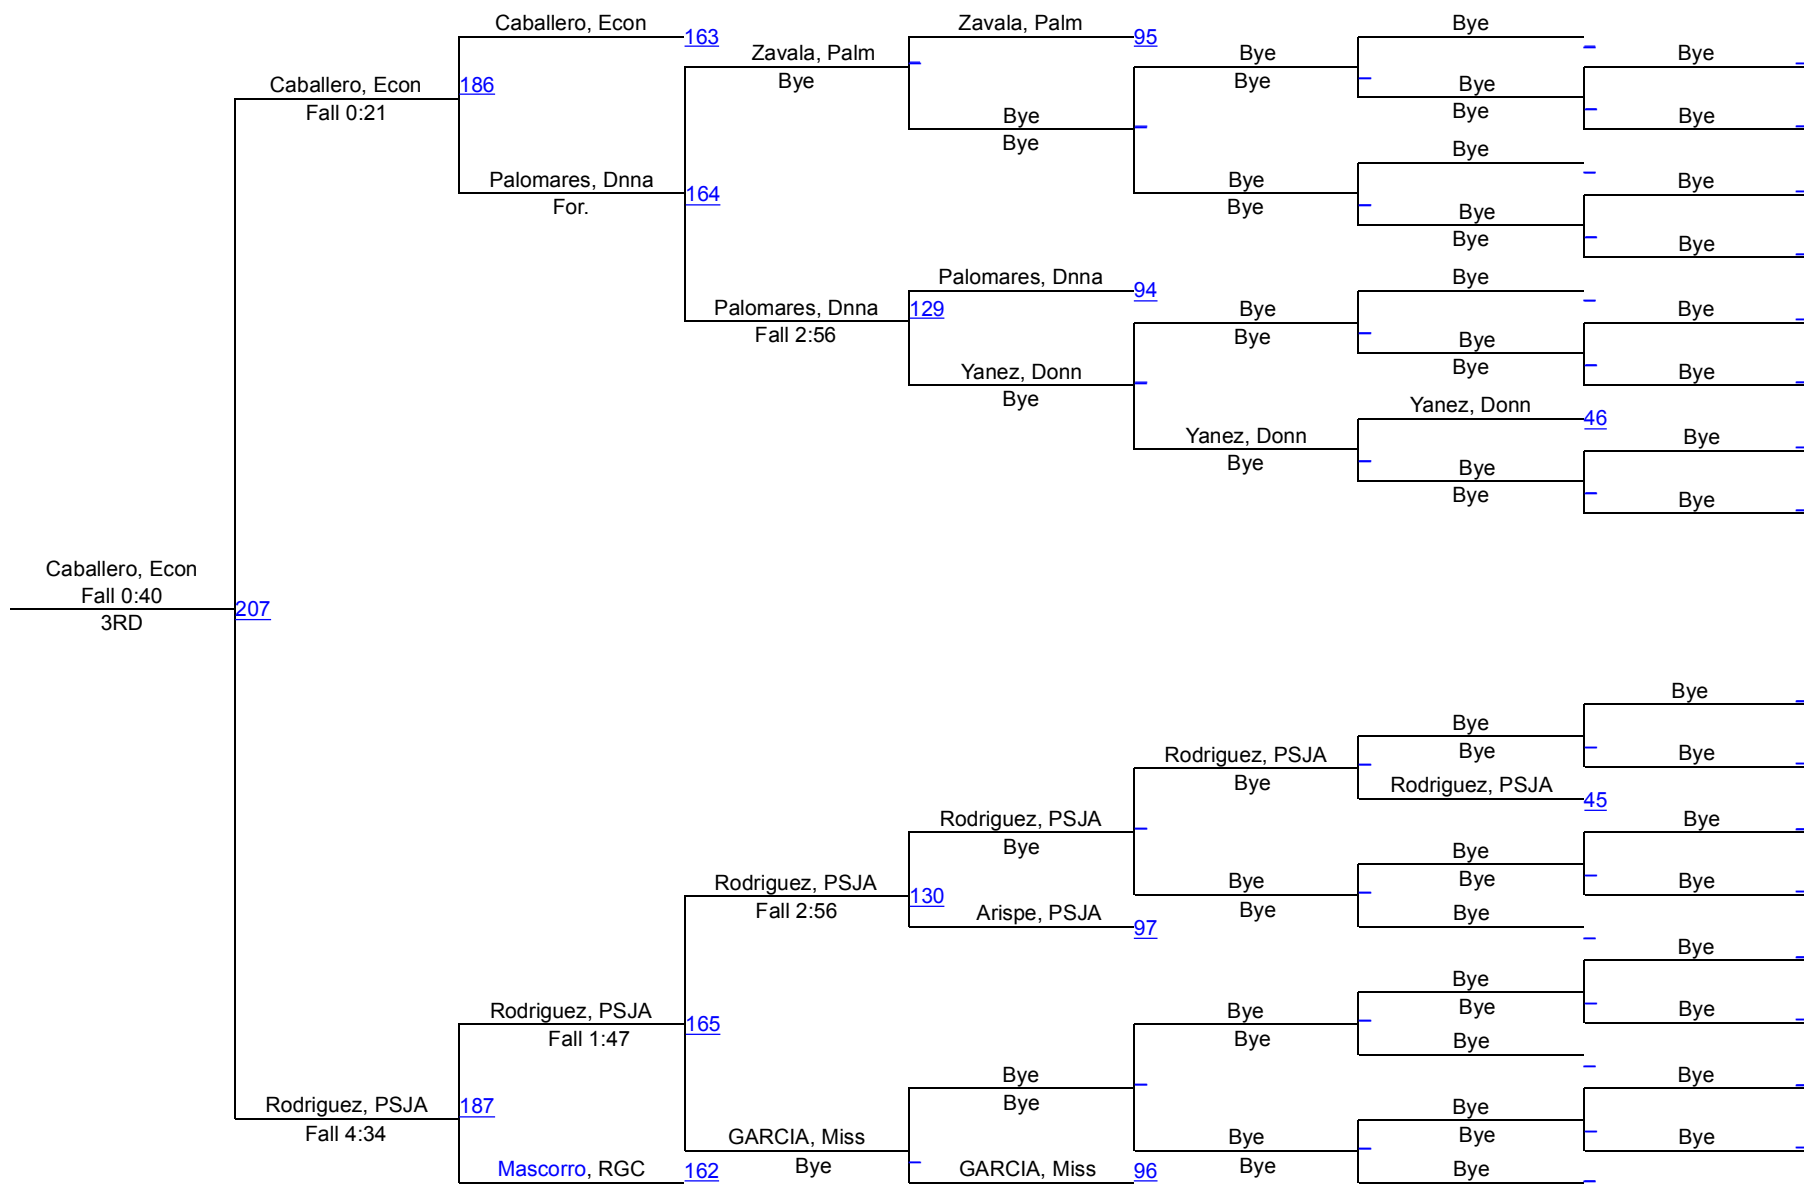

South Texas Throwdown (Girls)

95

95

South Texas Throwdown (Girls)

102

102

South Texas Throwdown (Girls)

110

110

South Texas Throwdown (Girls)

119

119

South Texas Throwdown (Girls)

128

128

South Texas Throwdown (Girls)

138

138

South Texas Throwdown (Girls)

148

148

South Texas Throwdown (Girls)

165

165

South Texas Throwdown (Girls)

185

185

South Texas Throwdown (Girls)

215

215