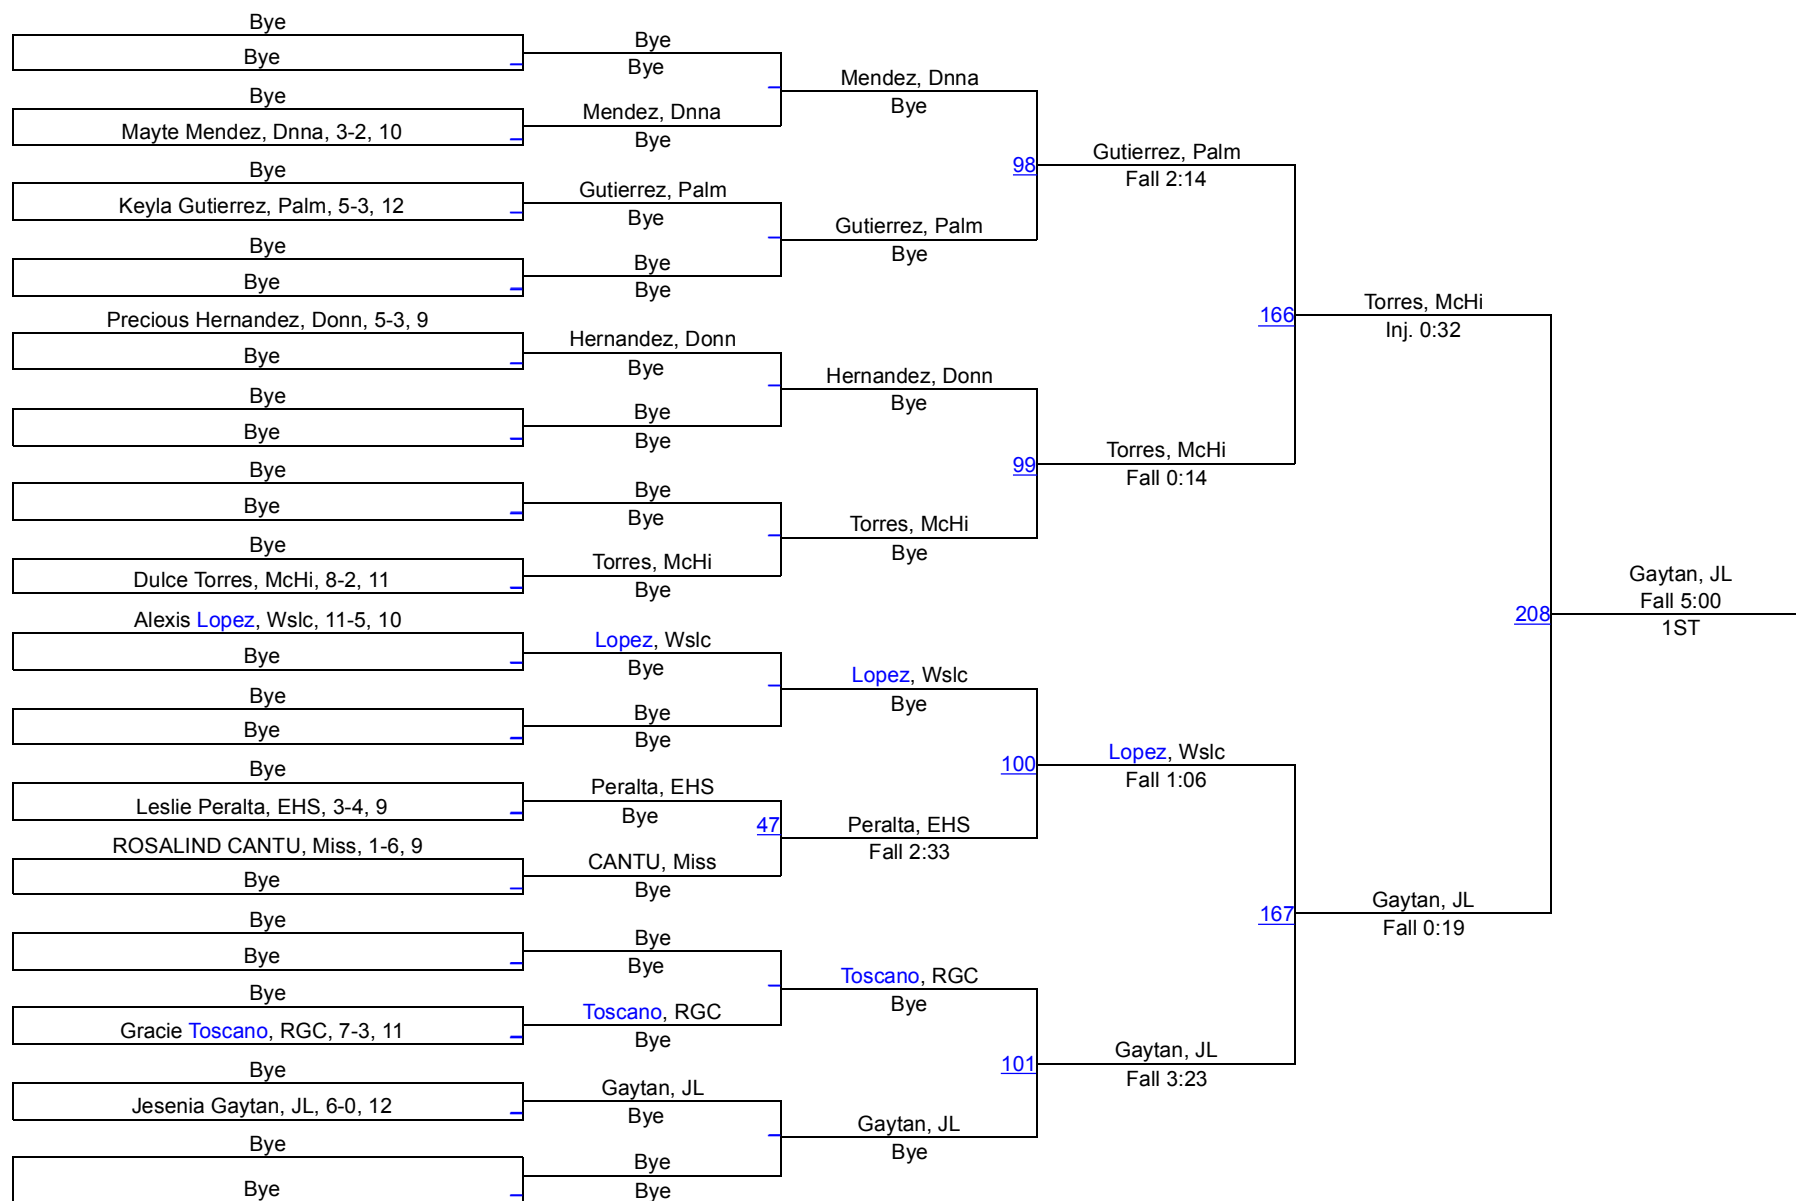

South Texas Throwdown (Girls)

95

95

South Texas Throwdown (Girls)

102

102

South Texas Throwdown (Girls)

110

110

South Texas Throwdown (Girls)

119

119

South Texas Throwdown (Girls)

128

128

South Texas Throwdown (Girls)

138

138

South Texas Throwdown (Girls)

148

148

South Texas Throwdown (Girls)

165

165

South Texas Throwdown (Girls)

185

185

South Texas Throwdown (Girls)

215

215