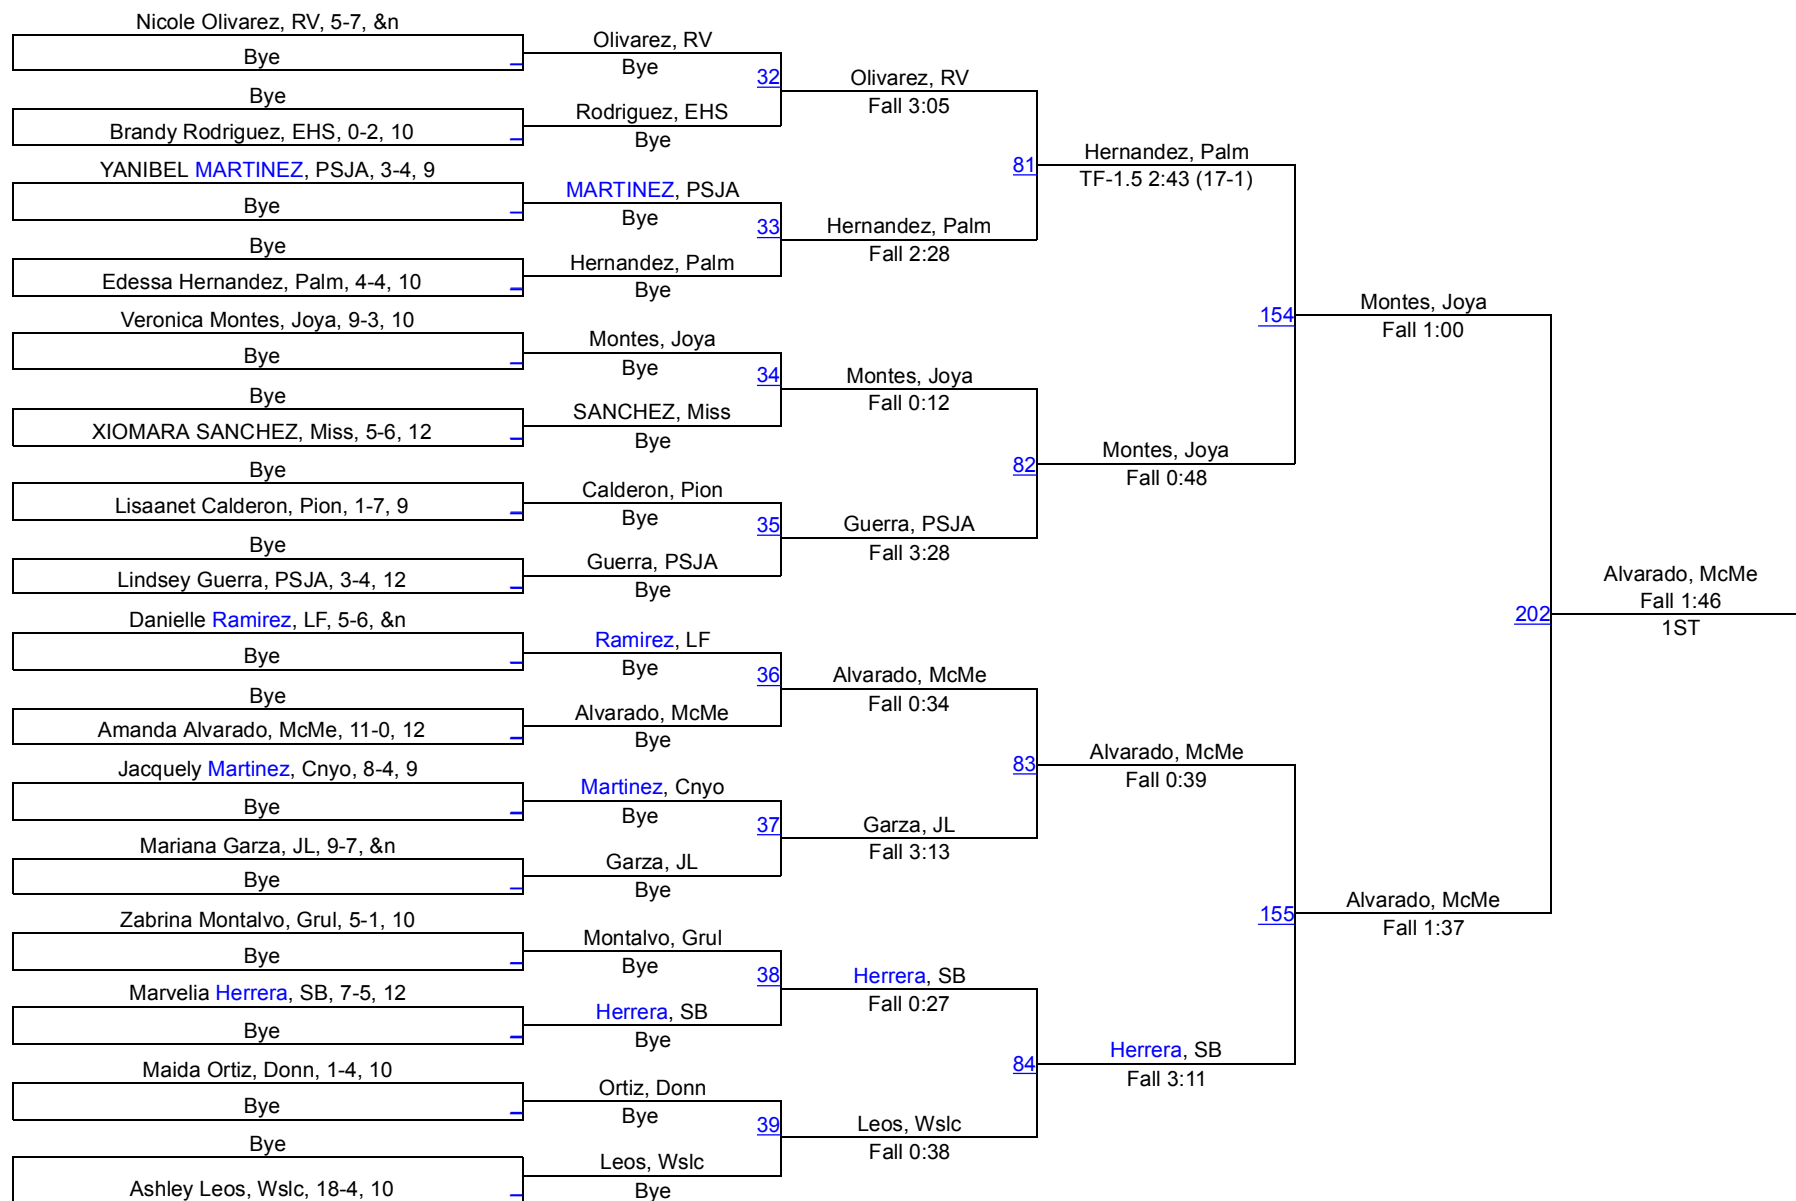

South Texas Throwdown (Girls)

95

95

South Texas Throwdown (Girls)

102

102

South Texas Throwdown (Girls)

110

110

South Texas Throwdown (Girls)

119

119

South Texas Throwdown (Girls)

128

128

South Texas Throwdown (Girls)

138

138

South Texas Throwdown (Girls)

148

148

South Texas Throwdown (Girls)

165

165

South Texas Throwdown (Girls)

185

185

South Texas Throwdown (Girls)

215

215