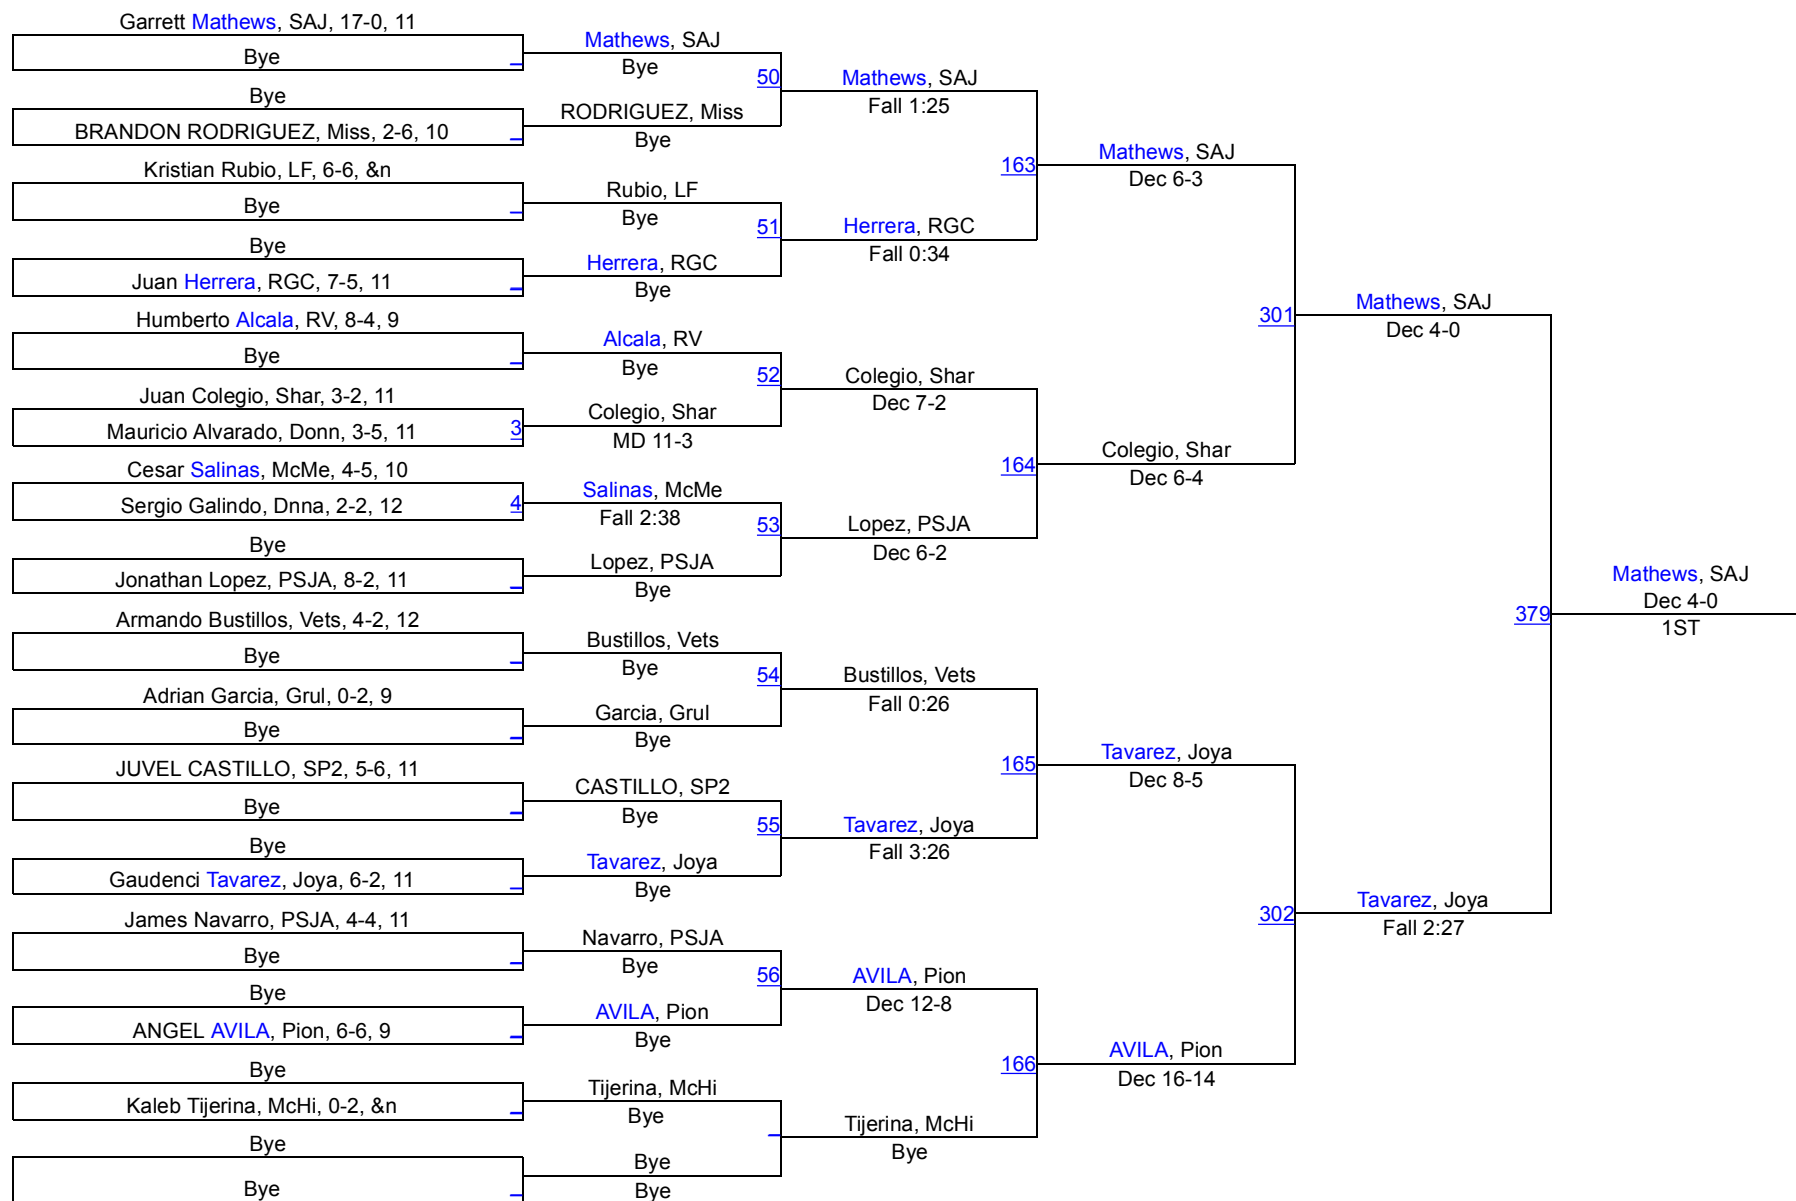

South Texas Throwdown (Boys)

106

106

South Texas Throwdown (Boys)

113

113

South Texas Throwdown (Boys)

120

120

South Texas Throwdown (Boys)

126

126

South Texas Throwdown (Boys)

132

132

South Texas Throwdown (Boys)

138

138

South Texas Throwdown (Boys)

145

145

South Texas Throwdown (Boys)

152

152