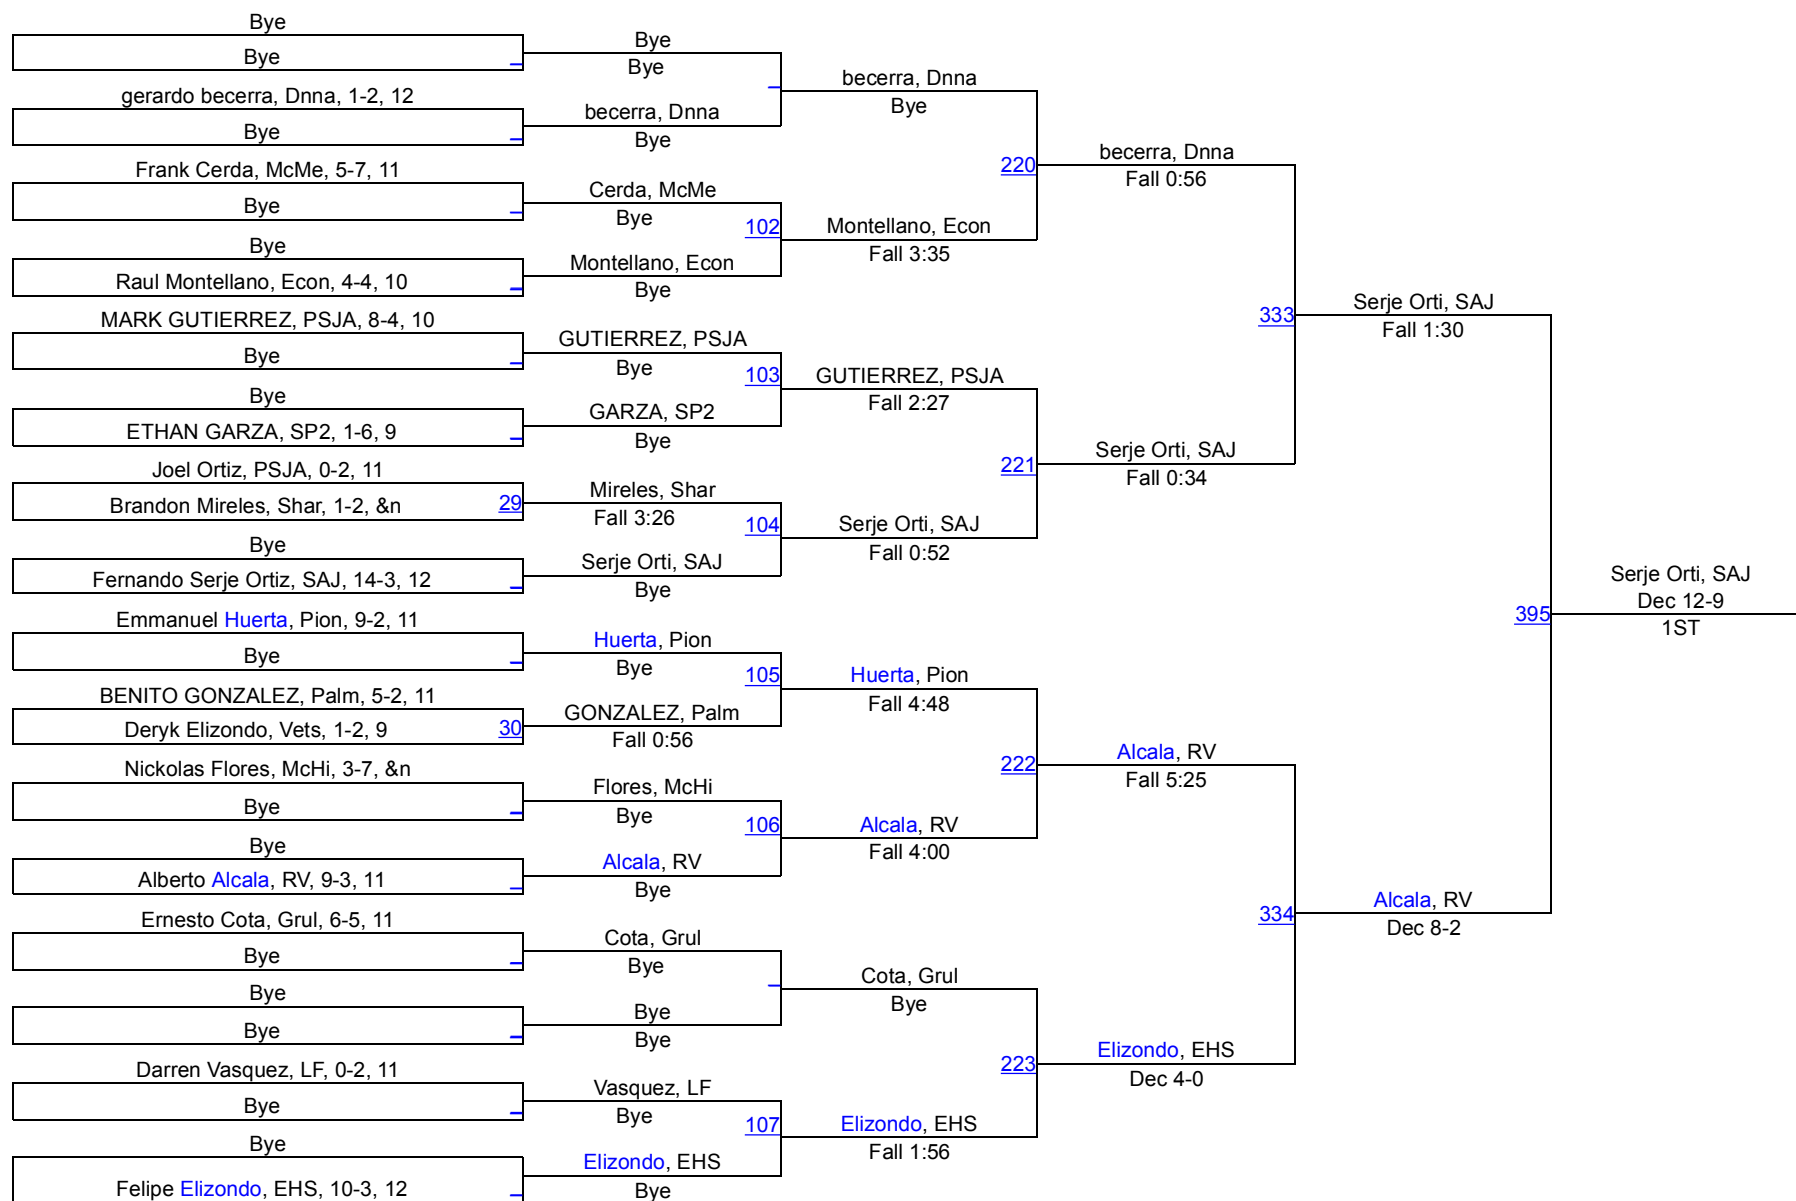

138

138

South Texas Throwdown (Boys)

145

145

South Texas Throwdown (Boys)

152

152

South Texas Throwdown (Boys)

160

160

South Texas Throwdown (Boys)

170

170

South Texas Throwdown (Boys)

182

182

South Texas Throwdown (Boys)

195

195

South Texas Throwdown (Boys)

220

220

South Texas Throwdown (Boys)