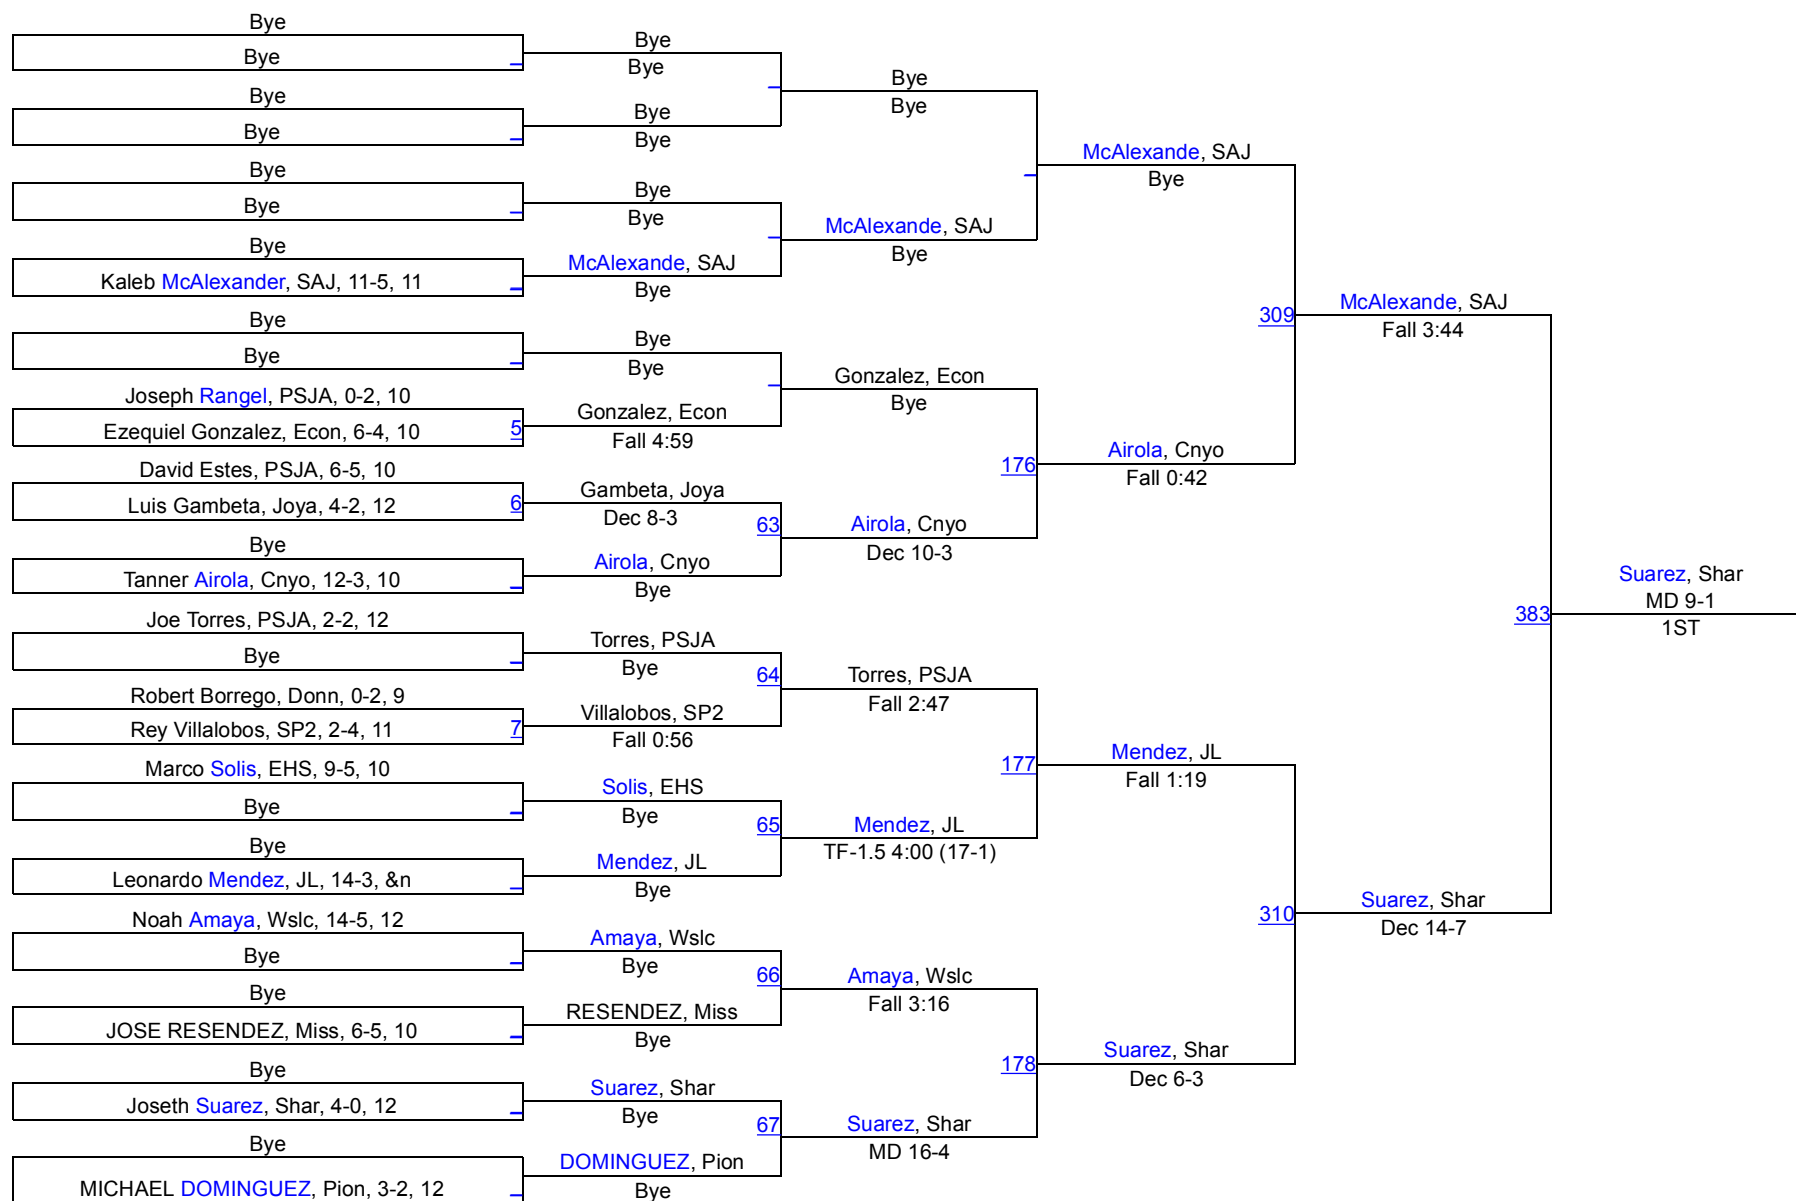

South Texas Throwdown (Boys)

106

106

South Texas Throwdown (Boys)

113

113

South Texas Throwdown (Boys)

120

120

South Texas Throwdown (Boys)

126

126

South Texas Throwdown (Boys)

132

132

South Texas Throwdown (Boys)

138

138

South Texas Throwdown (Boys)

145

145

South Texas Throwdown (Boys)

152

152