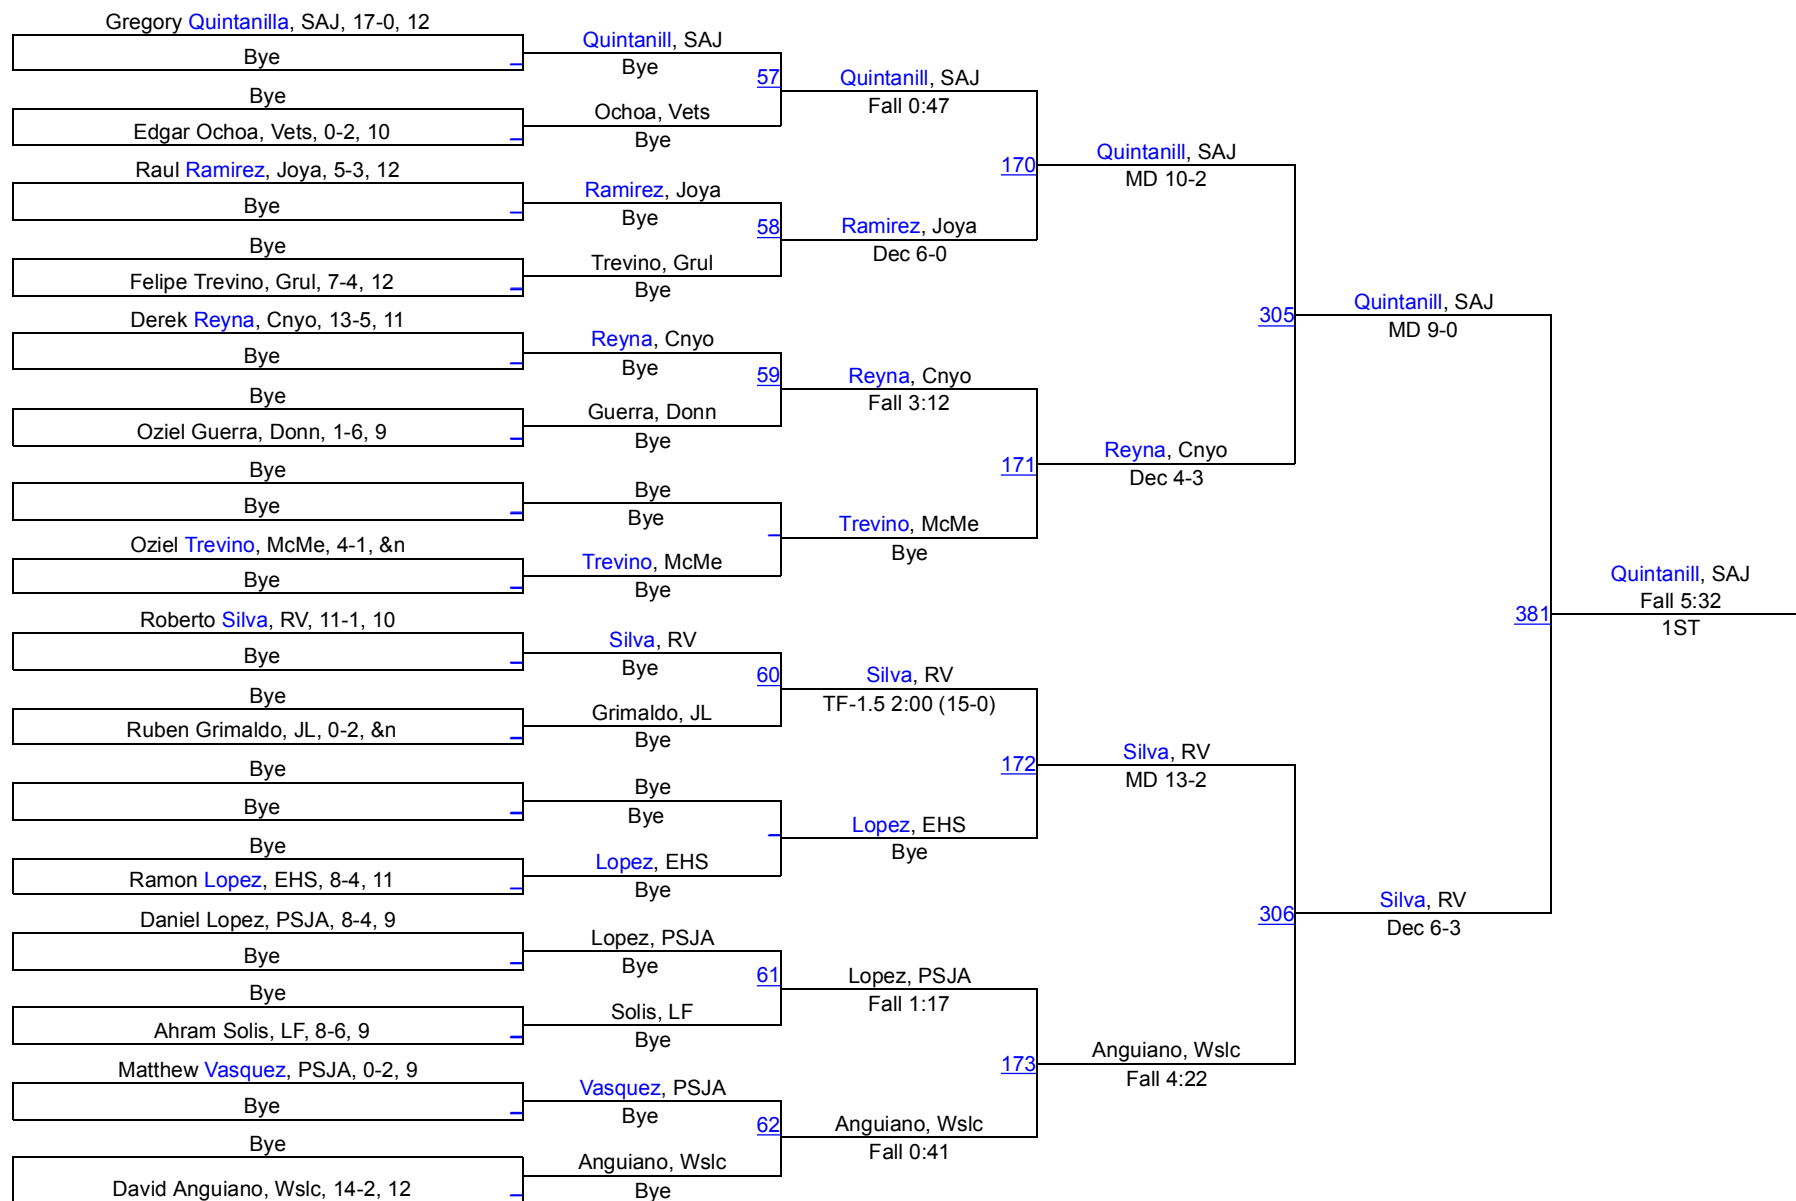

South Texas Throwdown (Boys)

106

106

South Texas Throwdown (Boys)

113

113

South Texas Throwdown (Boys)

120

120

South Texas Throwdown (Boys)

126

126

South Texas Throwdown (Boys)

132

132

South Texas Throwdown (Boys)

138

138

South Texas Throwdown (Boys)

145

145

South Texas Throwdown (Boys)

152

152