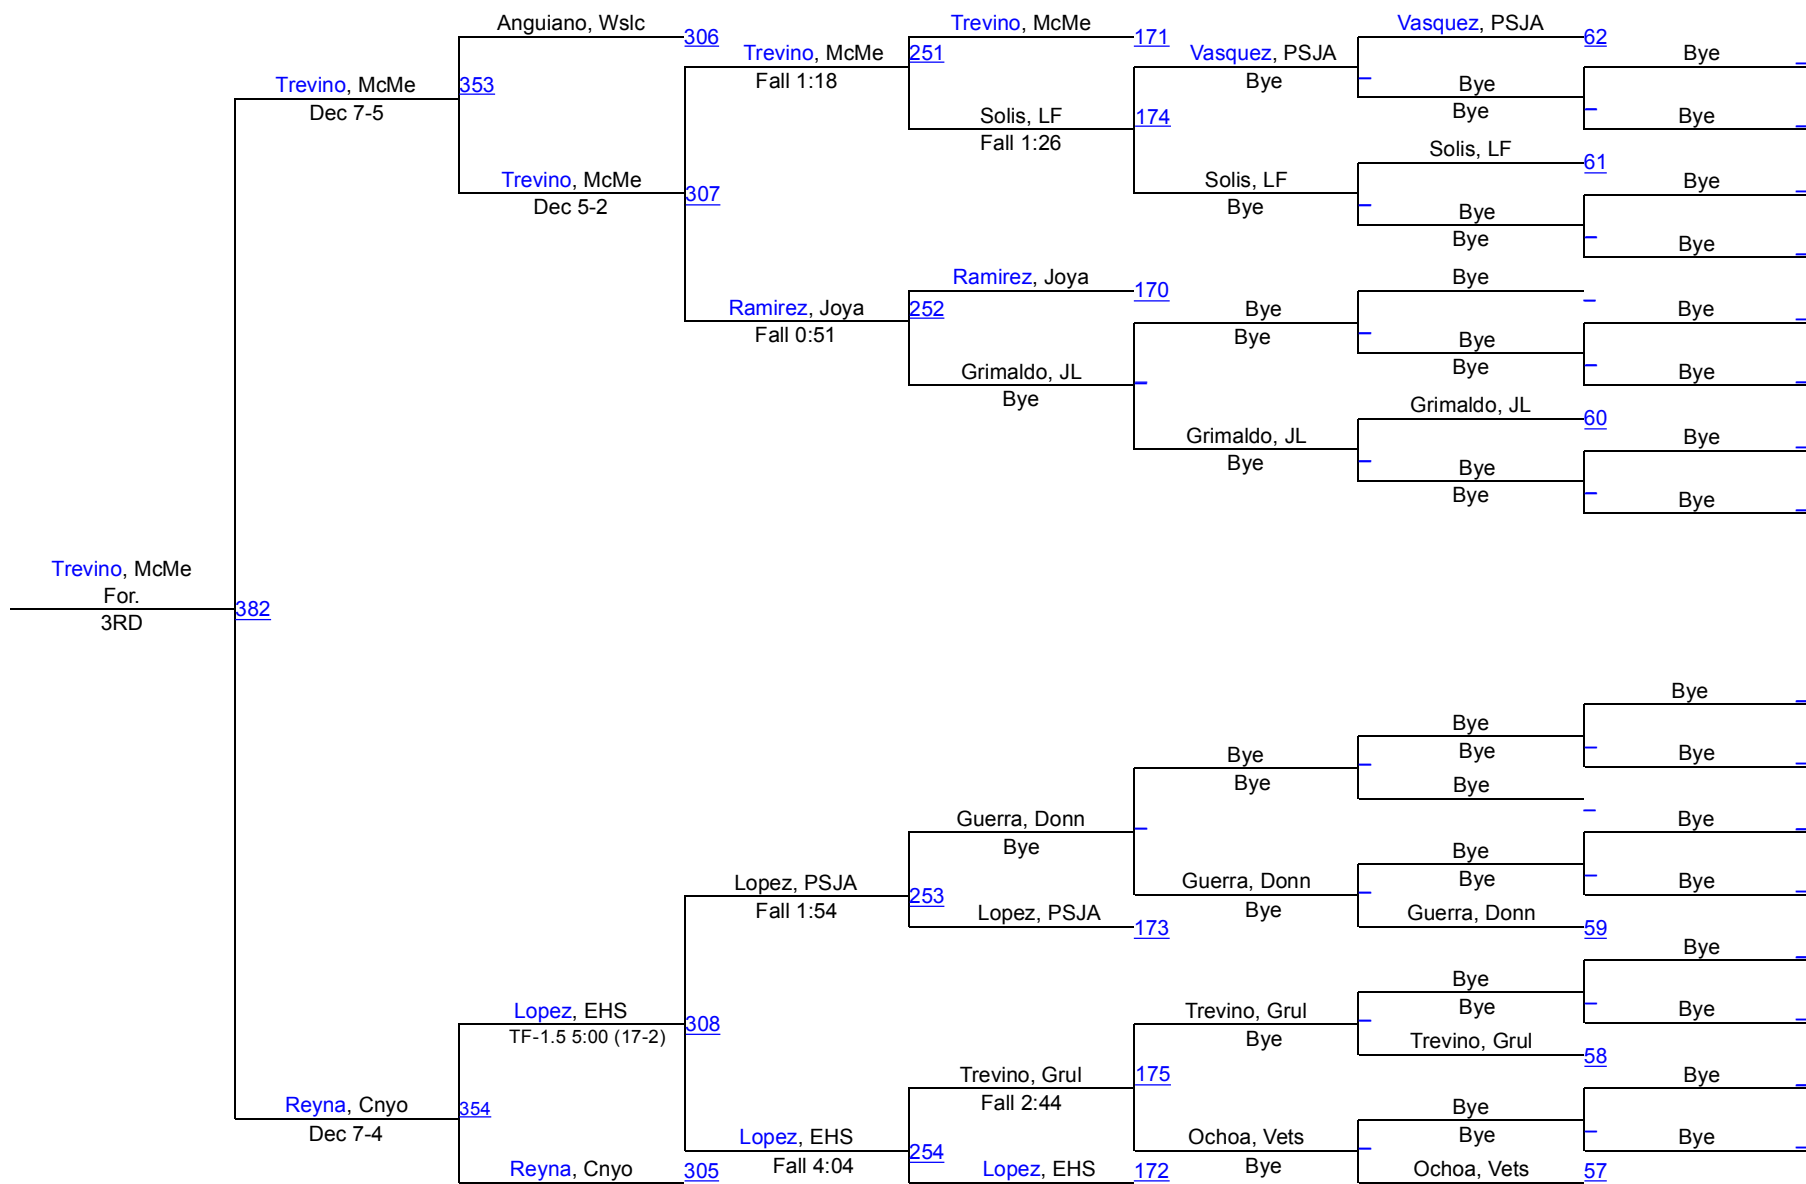

South Texas Throwdown (Boys)

106

106

South Texas Throwdown (Boys)

113

113

South Texas Throwdown (Boys)

120

120

South Texas Throwdown (Boys)

126

126

South Texas Throwdown (Boys)

132

132

South Texas Throwdown (Boys)

138

138

South Texas Throwdown (Boys)

145

145

South Texas Throwdown (Boys)

152

152

South Texas Throwdown (Boys)

160

160

South Texas Throwdown (Boys)

170

170

South Texas Throwdown (Boys)

182