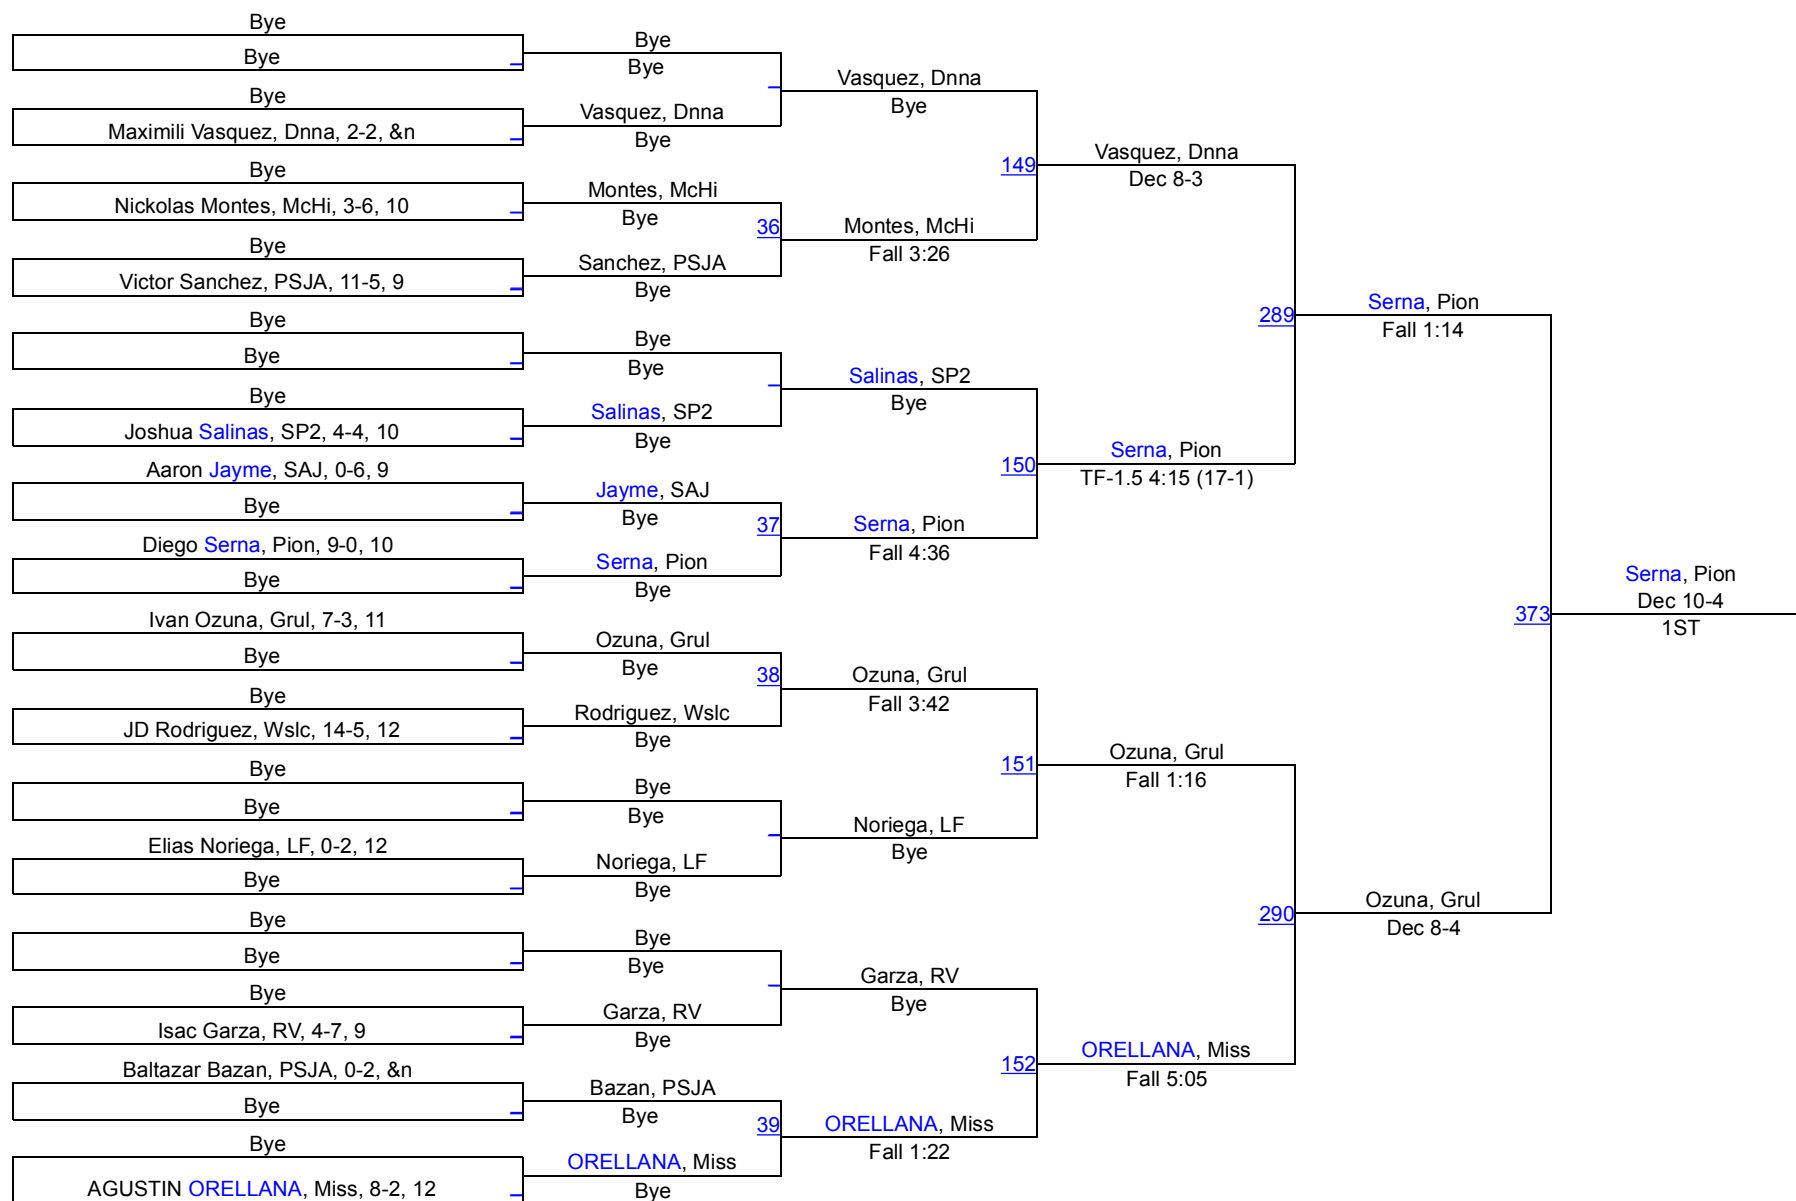

South Texas Throwdown (Boys)

106

106

South Texas Throwdown (Boys)

113

113

South Texas Throwdown (Boys)

120

120

South Texas Throwdown (Boys)

126

126

South Texas Throwdown (Boys)

132

132

South Texas Throwdown (Boys)

138

138

South Texas Throwdown (Boys)

145

145

South Texas Throwdown (Boys)

152

152