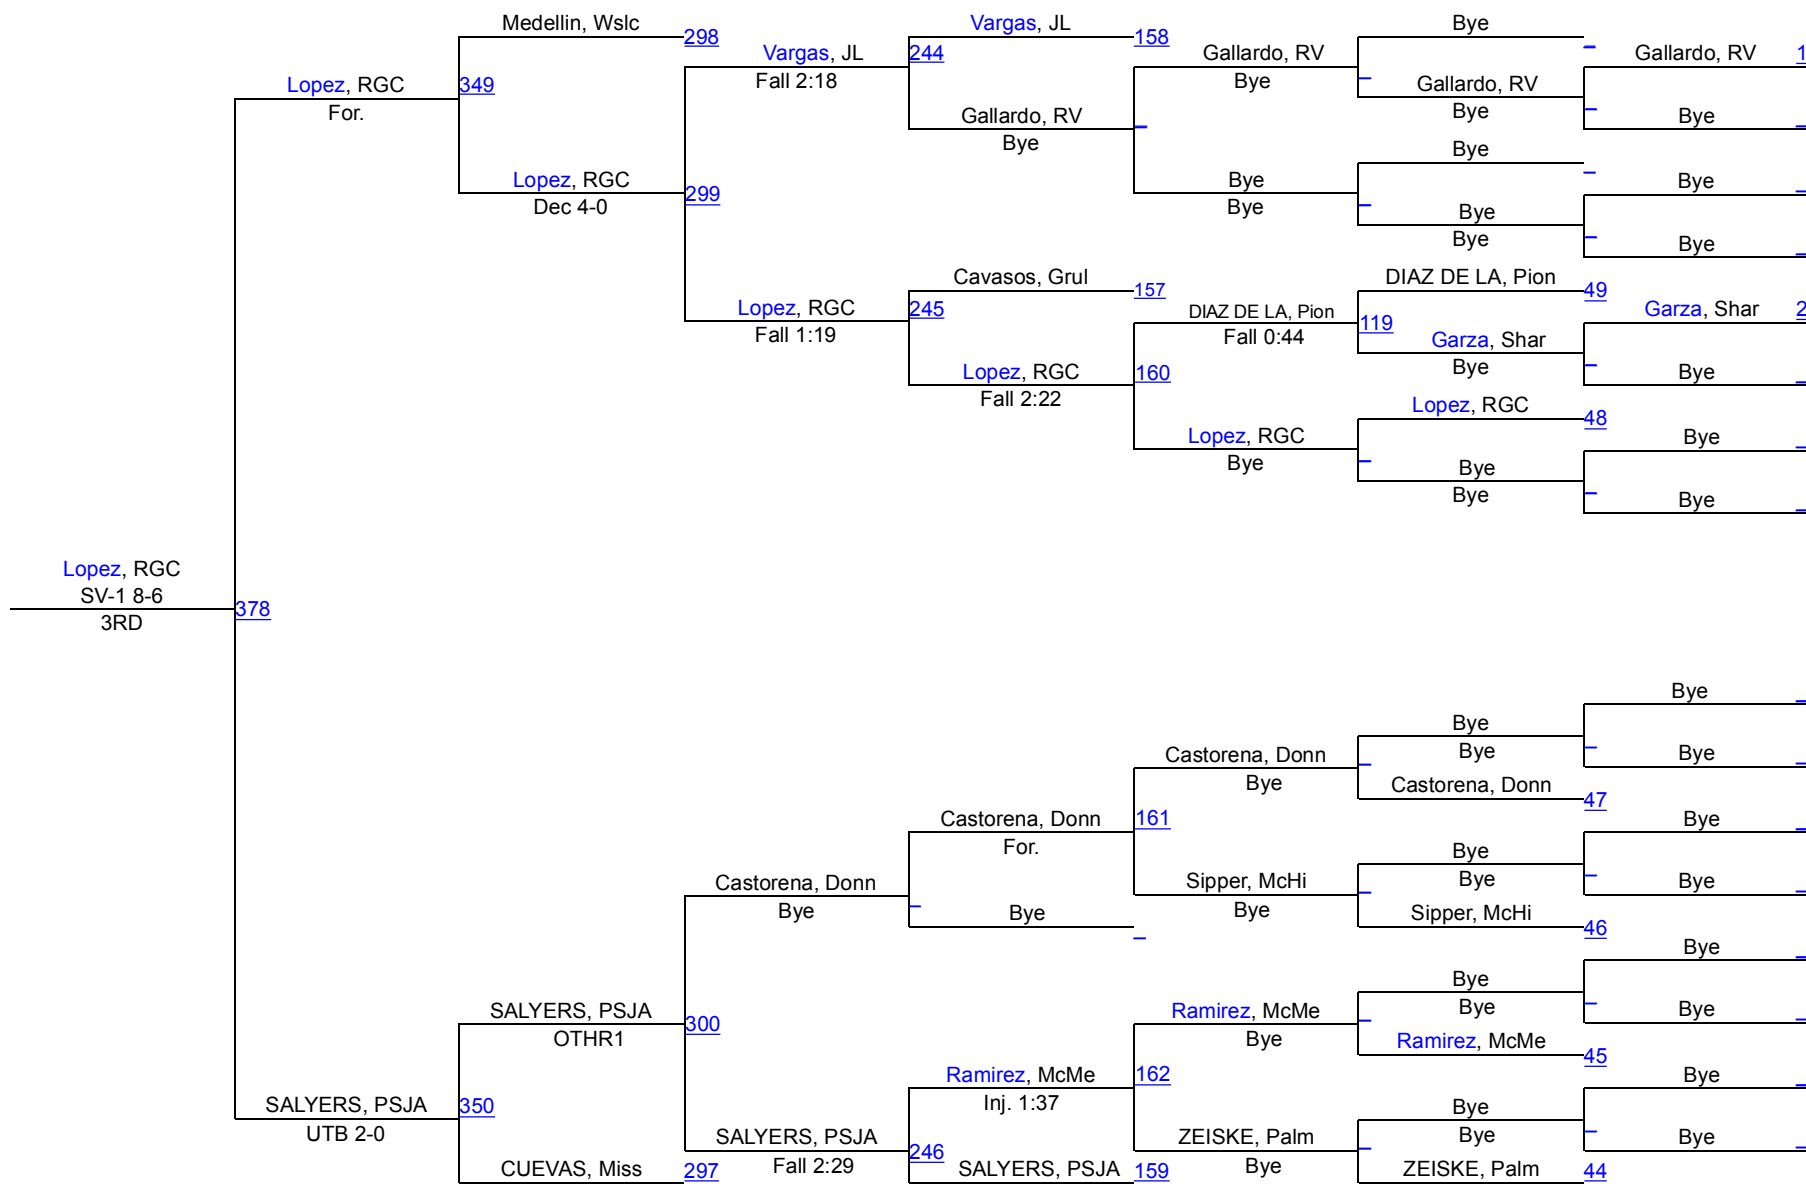

South Texas Throwdown (Boys)

106

106

South Texas Throwdown (Boys)

113

113

South Texas Throwdown (Boys)

120

120

South Texas Throwdown (Boys)

126

126

South Texas Throwdown (Boys)

132

132

South Texas Throwdown (Boys)

138

138

South Texas Throwdown (Boys)

145

145

South Texas Throwdown (Boys)

152

152

South Texas Throwdown (Boys)

160

160

South Texas Throwdown (Boys)

170

170

South Texas Throwdown (Boys)

182