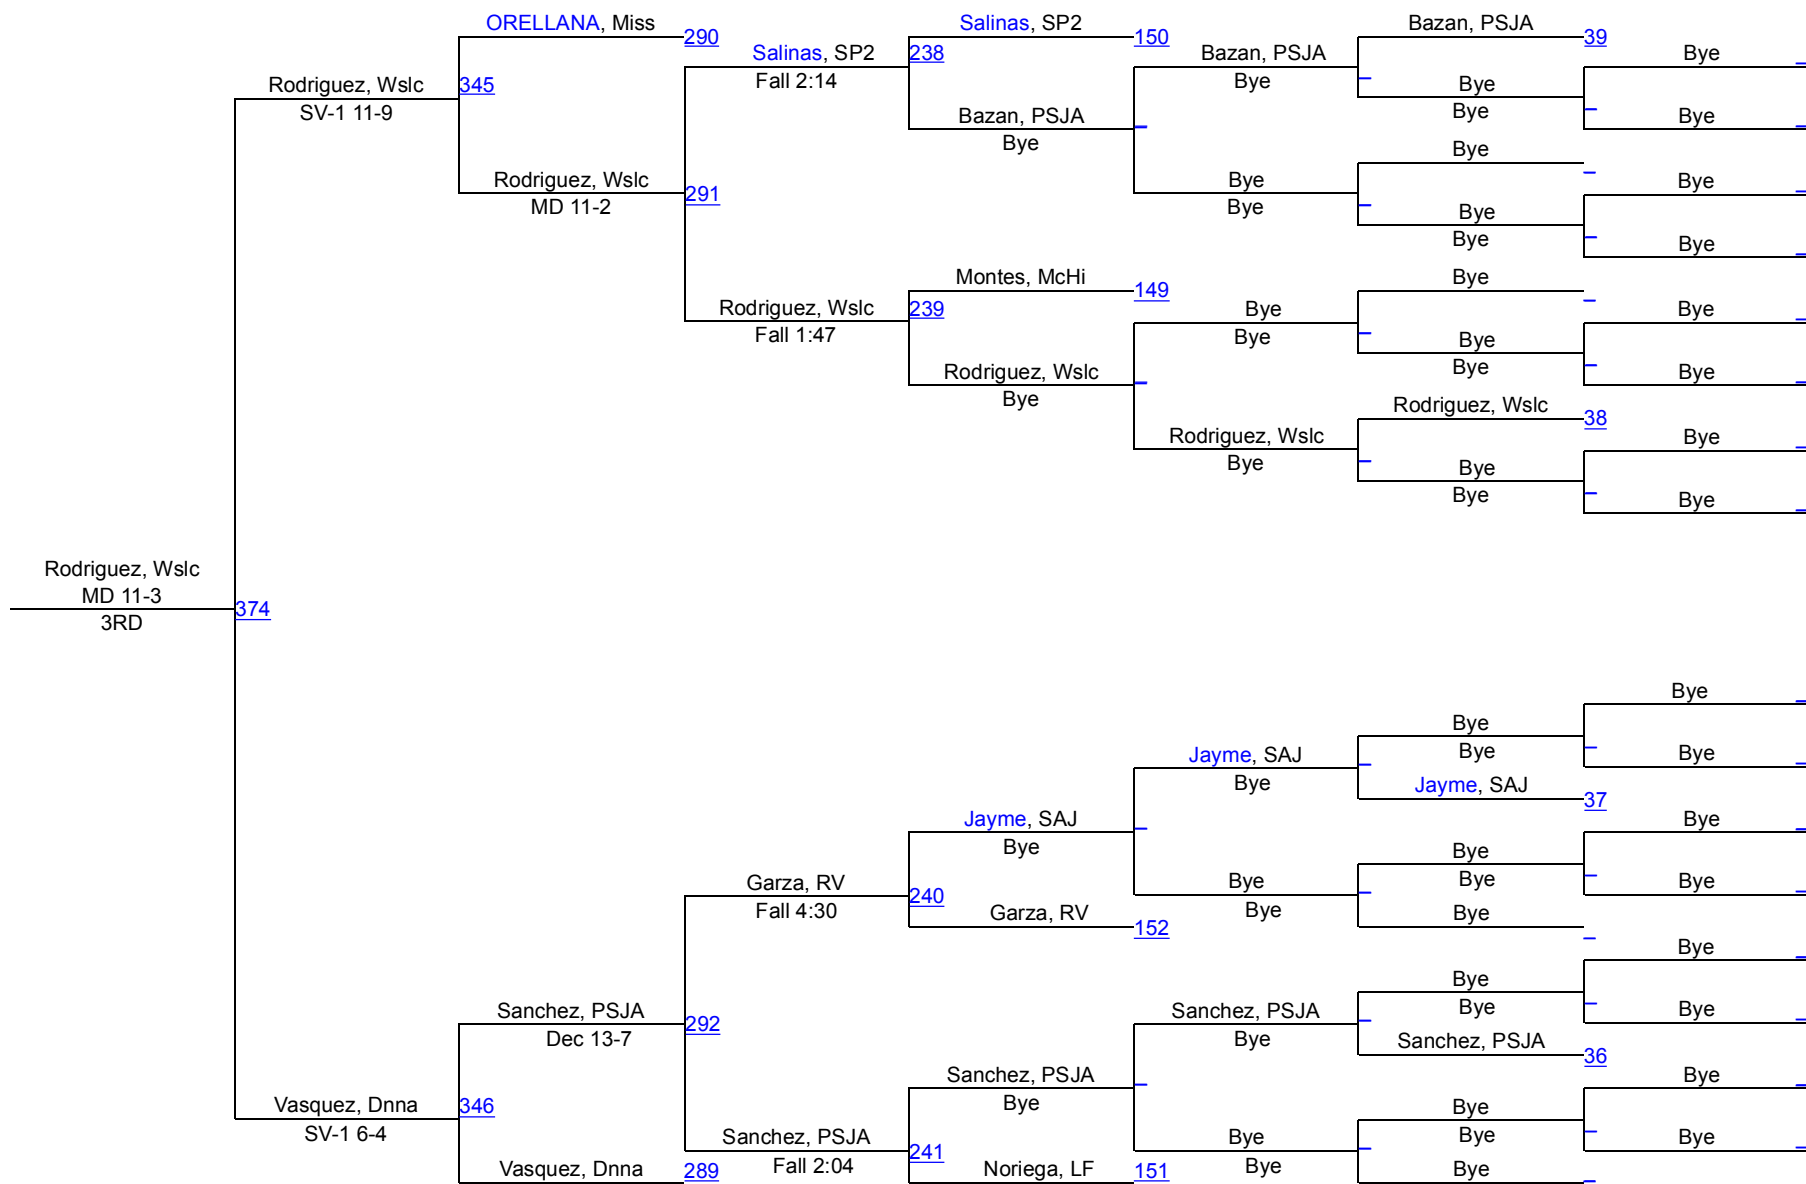

South Texas Throwdown (Boys)

106

106

South Texas Throwdown (Boys)

113

113

South Texas Throwdown (Boys)

120

120

South Texas Throwdown (Boys)

126

126

South Texas Throwdown (Boys)

132

132

South Texas Throwdown (Boys)

138

138

South Texas Throwdown (Boys)

145

145

South Texas Throwdown (Boys)

152

152

South Texas Throwdown (Boys)

160

160

South Texas Throwdown (Boys)

170

170

South Texas Throwdown (Boys)

182