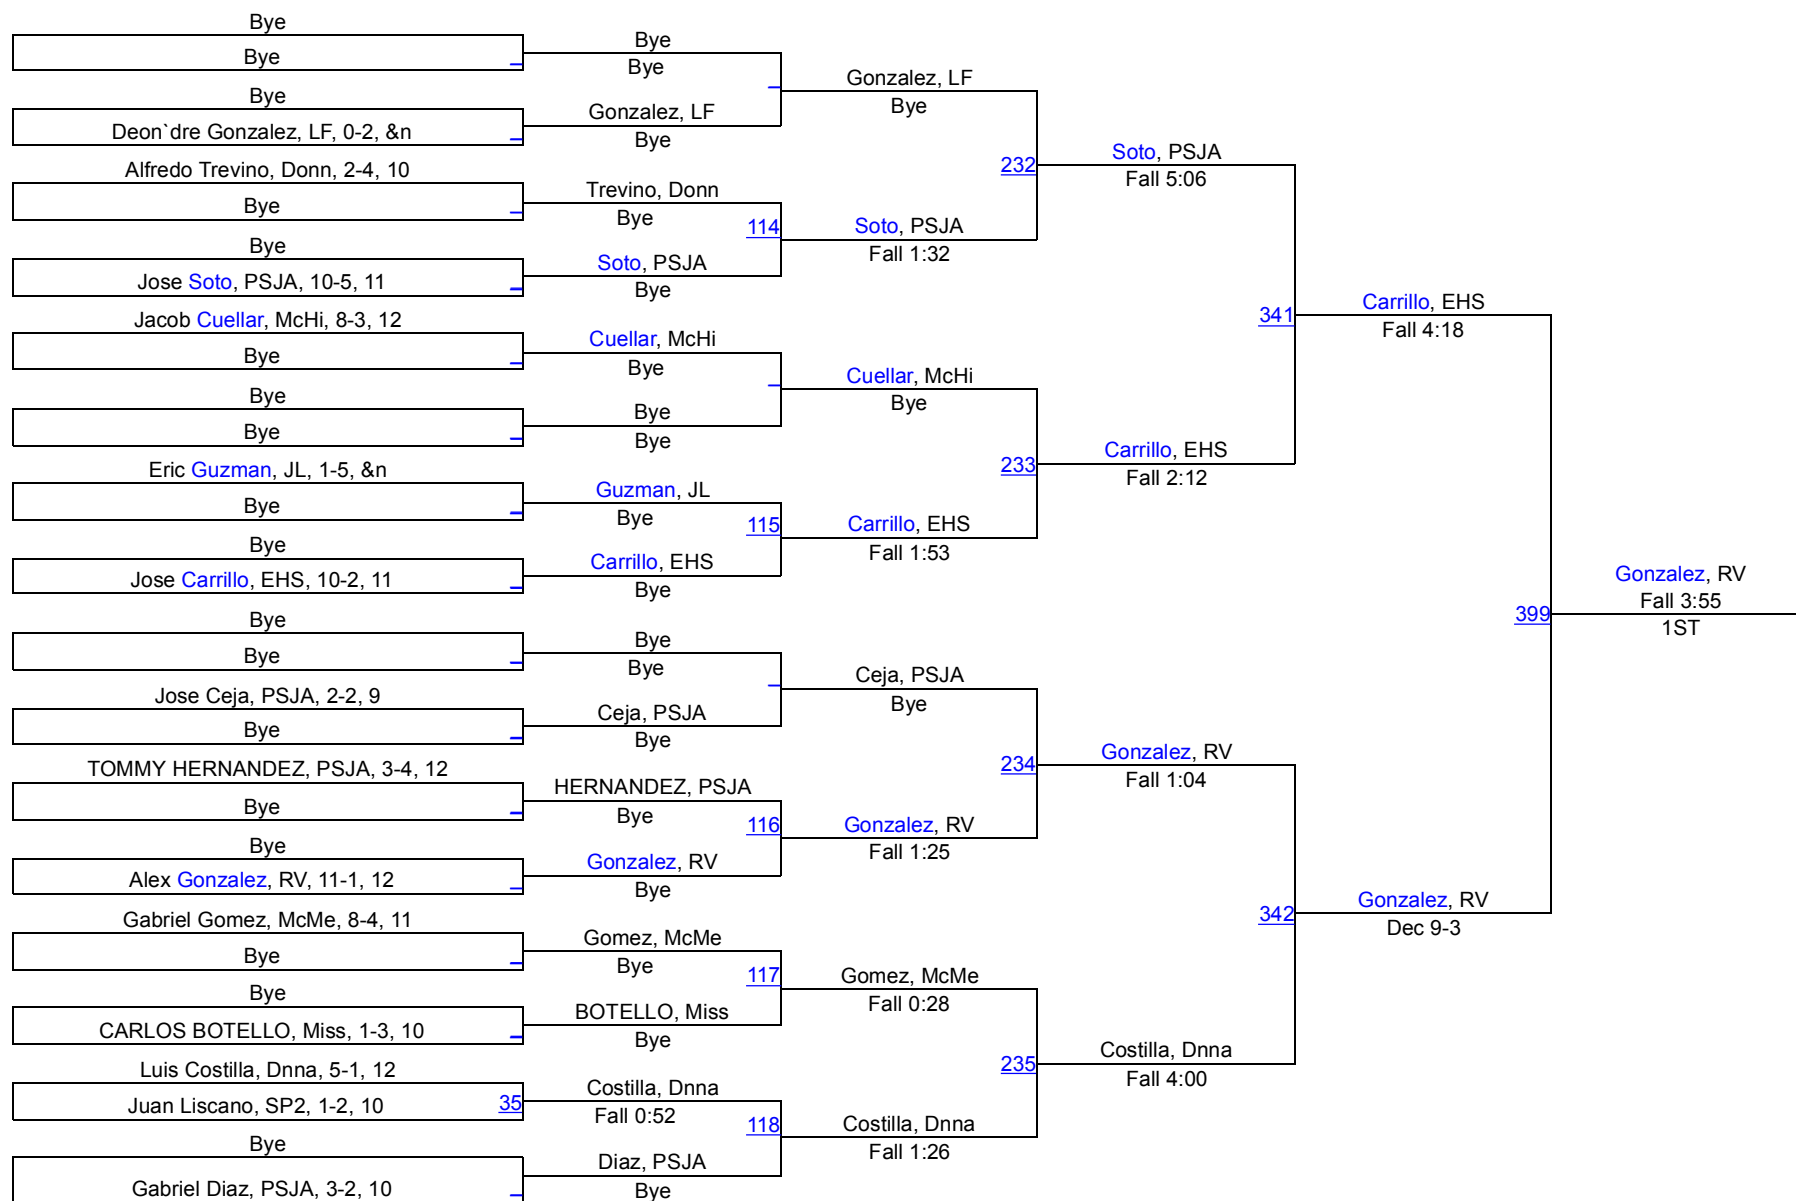

South Texas Throwdown (Boys)

285