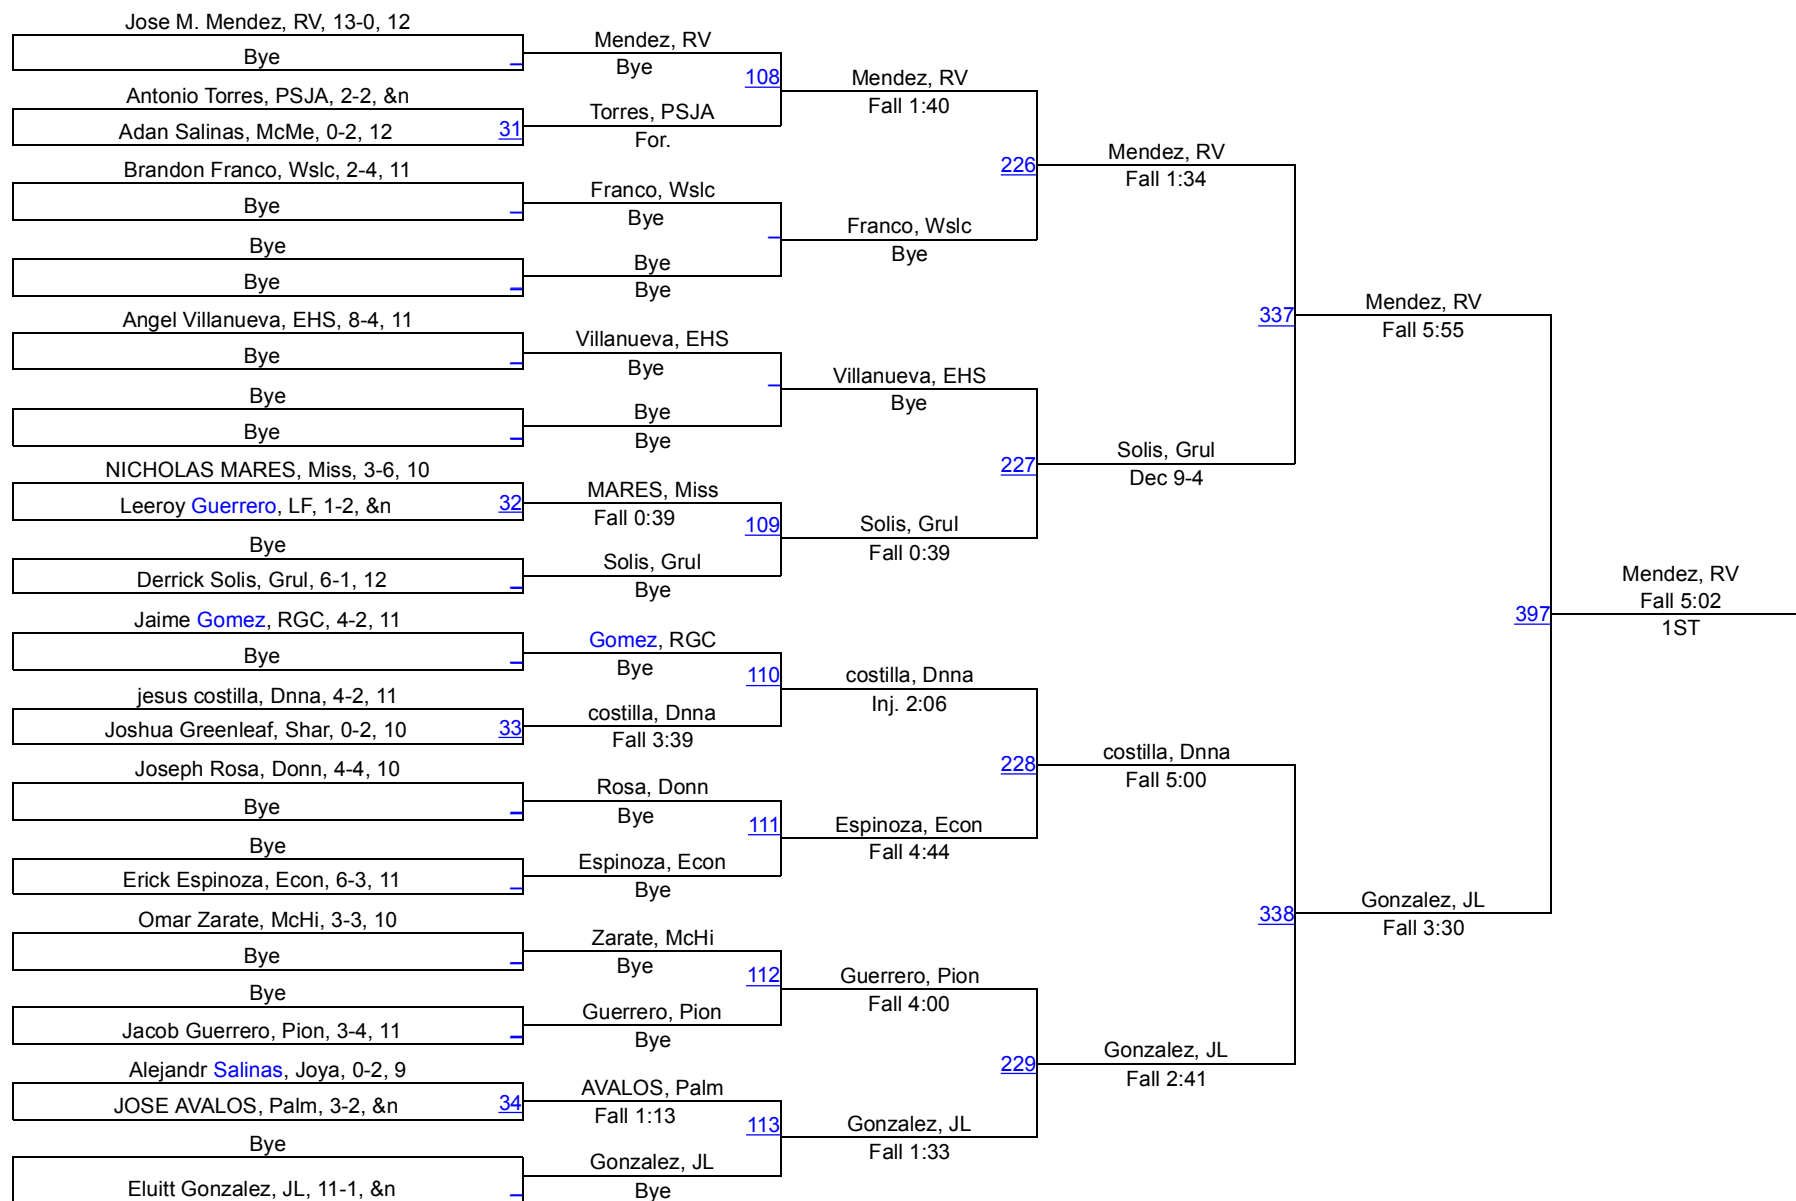

South Texas Throwdown (Boys)

160

160

South Texas Throwdown (Boys)

170

170

South Texas Throwdown (Boys)

182

182

South Texas Throwdown (Boys)

195

195

South Texas Throwdown (Boys)

220

220

South Texas Throwdown (Boys)