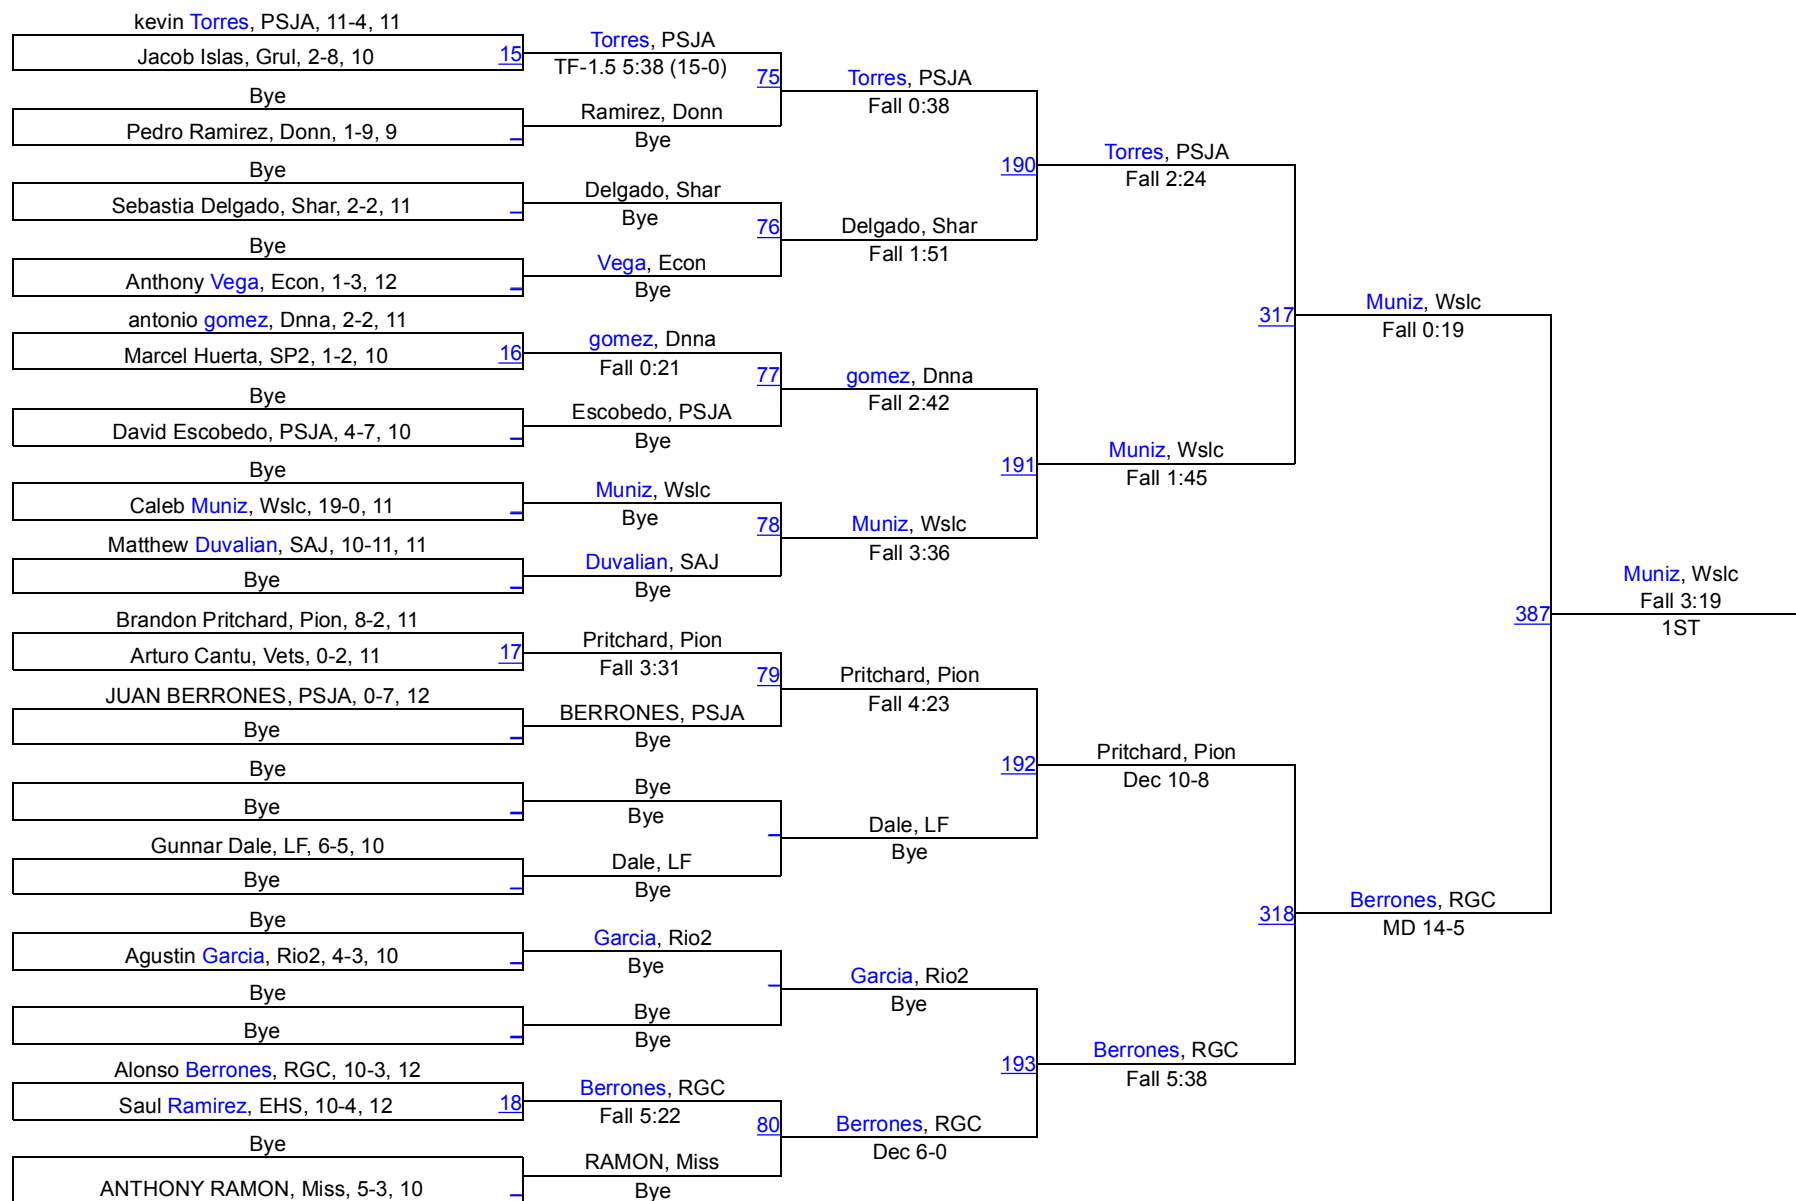

120

South Texas Throwdown (Boys)

126

126

South Texas Throwdown (Boys)

132

132

South Texas Throwdown (Boys)

138

138

South Texas Throwdown (Boys)

145

145

South Texas Throwdown (Boys)

152

152

South Texas Throwdown (Boys)

160

160

South Texas Throwdown (Boys)

170

170

South Texas Throwdown (Boys)

182