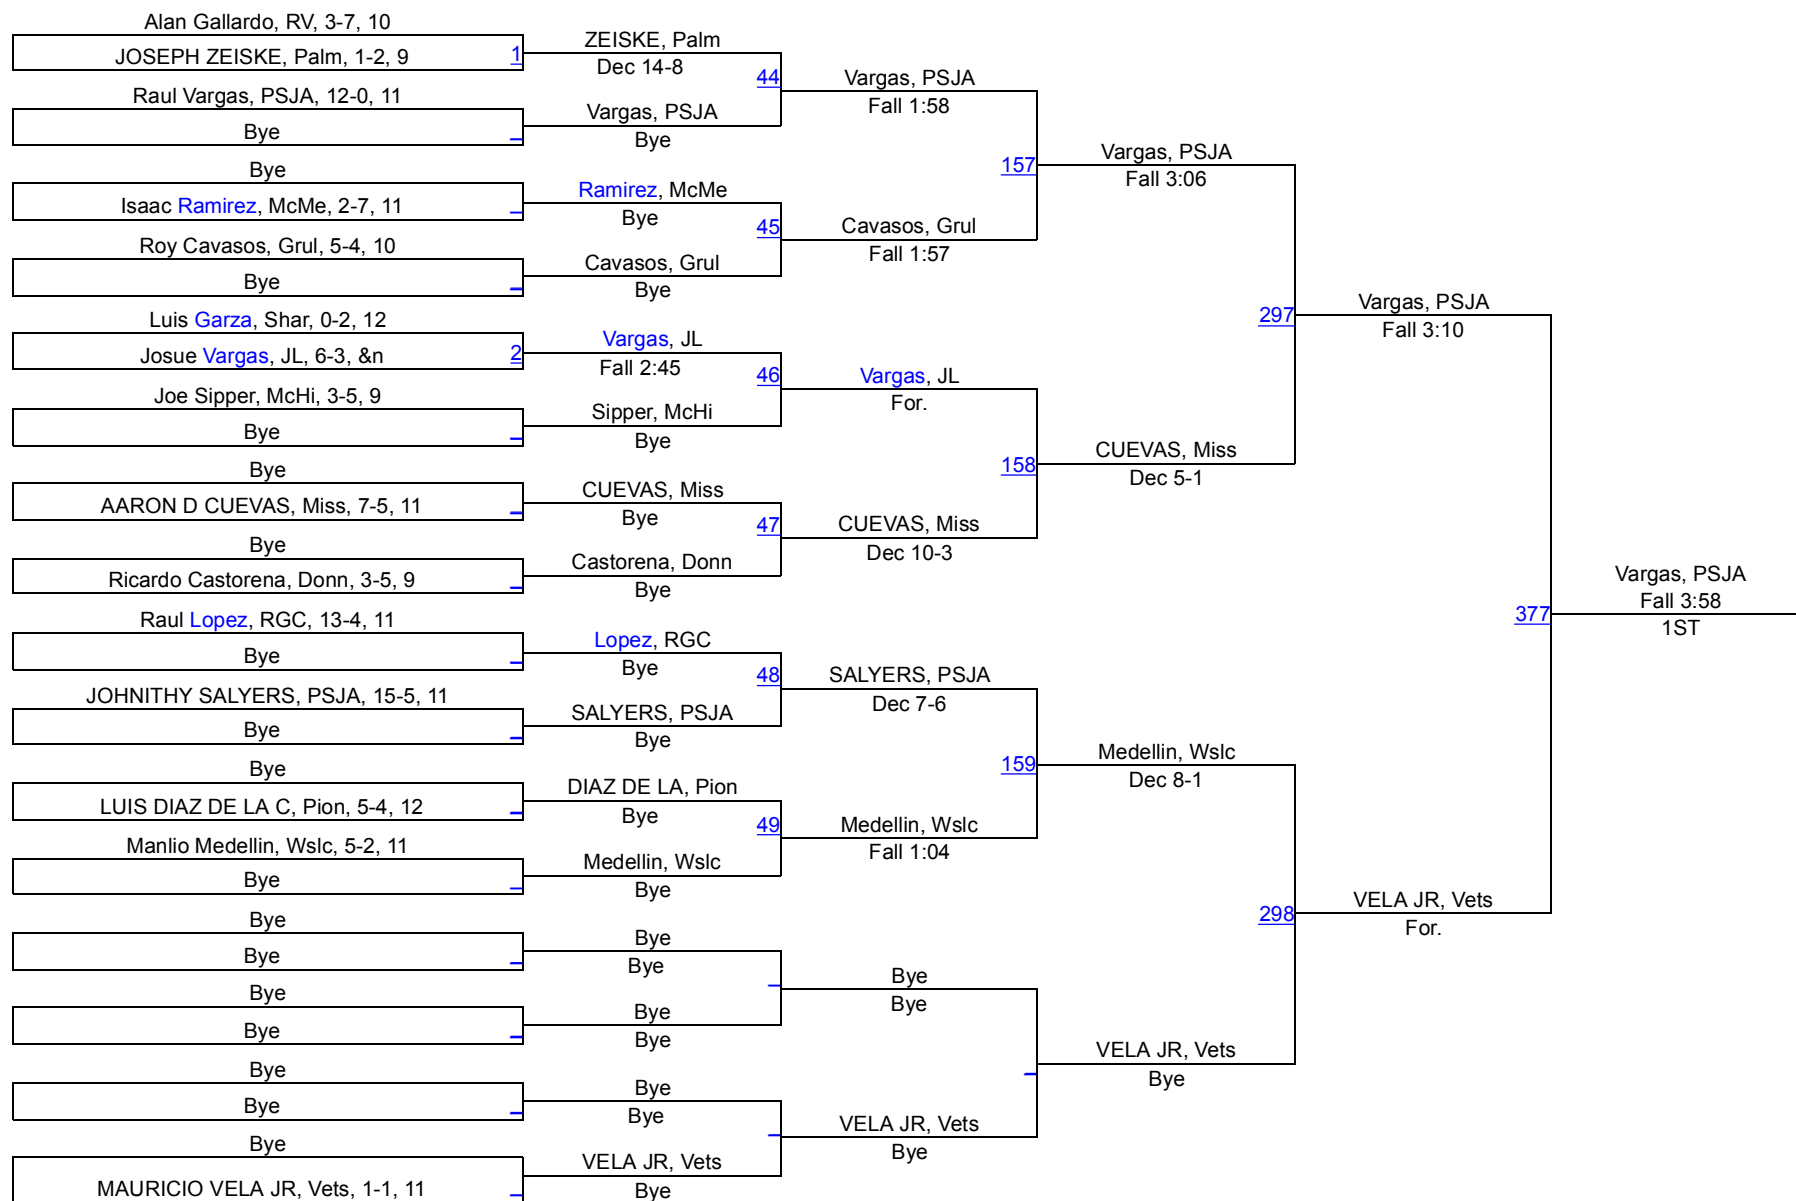

South Texas Throwdown (Boys)

106

106

South Texas Throwdown (Boys)

113

113

South Texas Throwdown (Boys)

120

120

South Texas Throwdown (Boys)

126

126

South Texas Throwdown (Boys)

132

132

South Texas Throwdown (Boys)

138

138

South Texas Throwdown (Boys)

145

145

South Texas Throwdown (Boys)

152

152