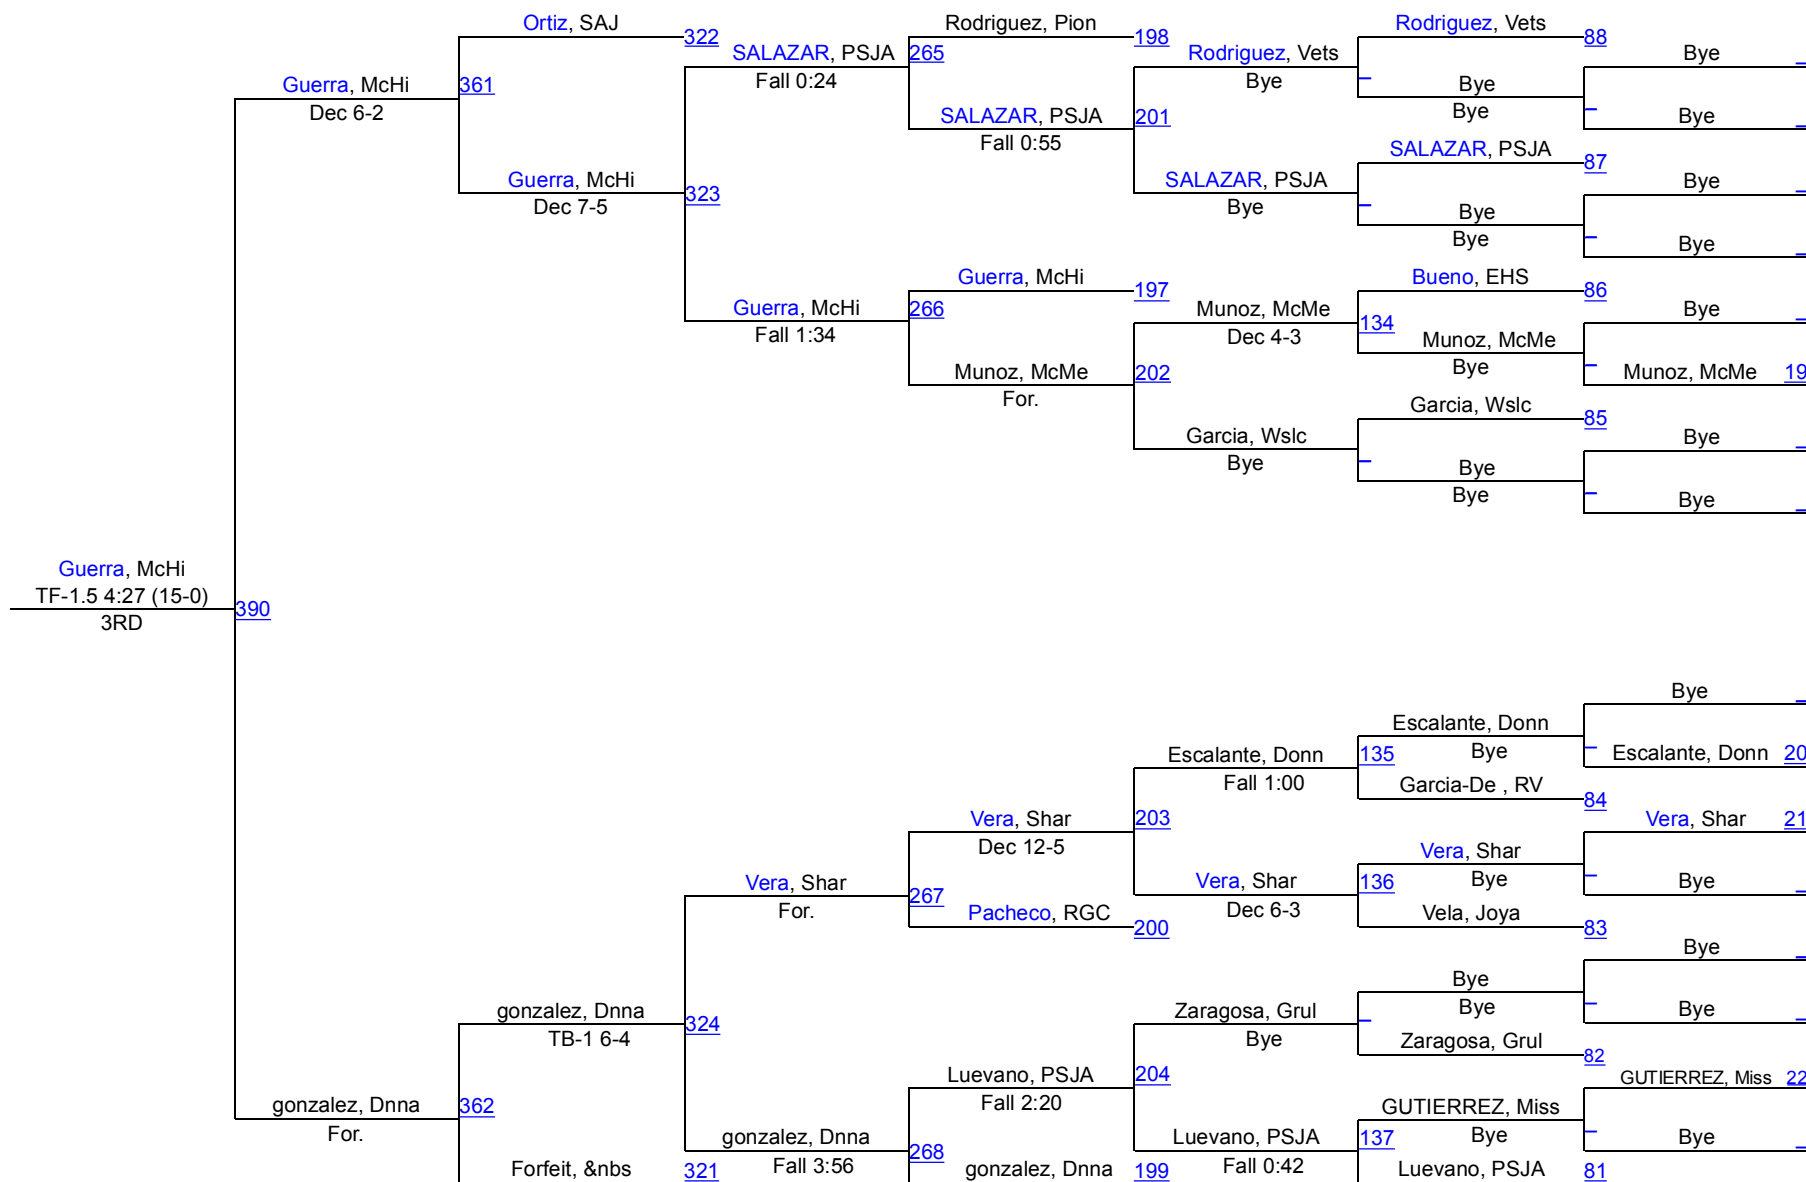

South Texas Throwdown (Boys)

106

106

South Texas Throwdown (Boys)

113

113

South Texas Throwdown (Boys)

120

120

South Texas Throwdown (Boys)

126

126

South Texas Throwdown (Boys)

132

132

South Texas Throwdown (Boys)

138

138

South Texas Throwdown (Boys)

145

145

South Texas Throwdown (Boys)

152

152

South Texas Throwdown (Boys)

160

160

South Texas Throwdown (Boys)

170

170

South Texas Throwdown (Boys)

182