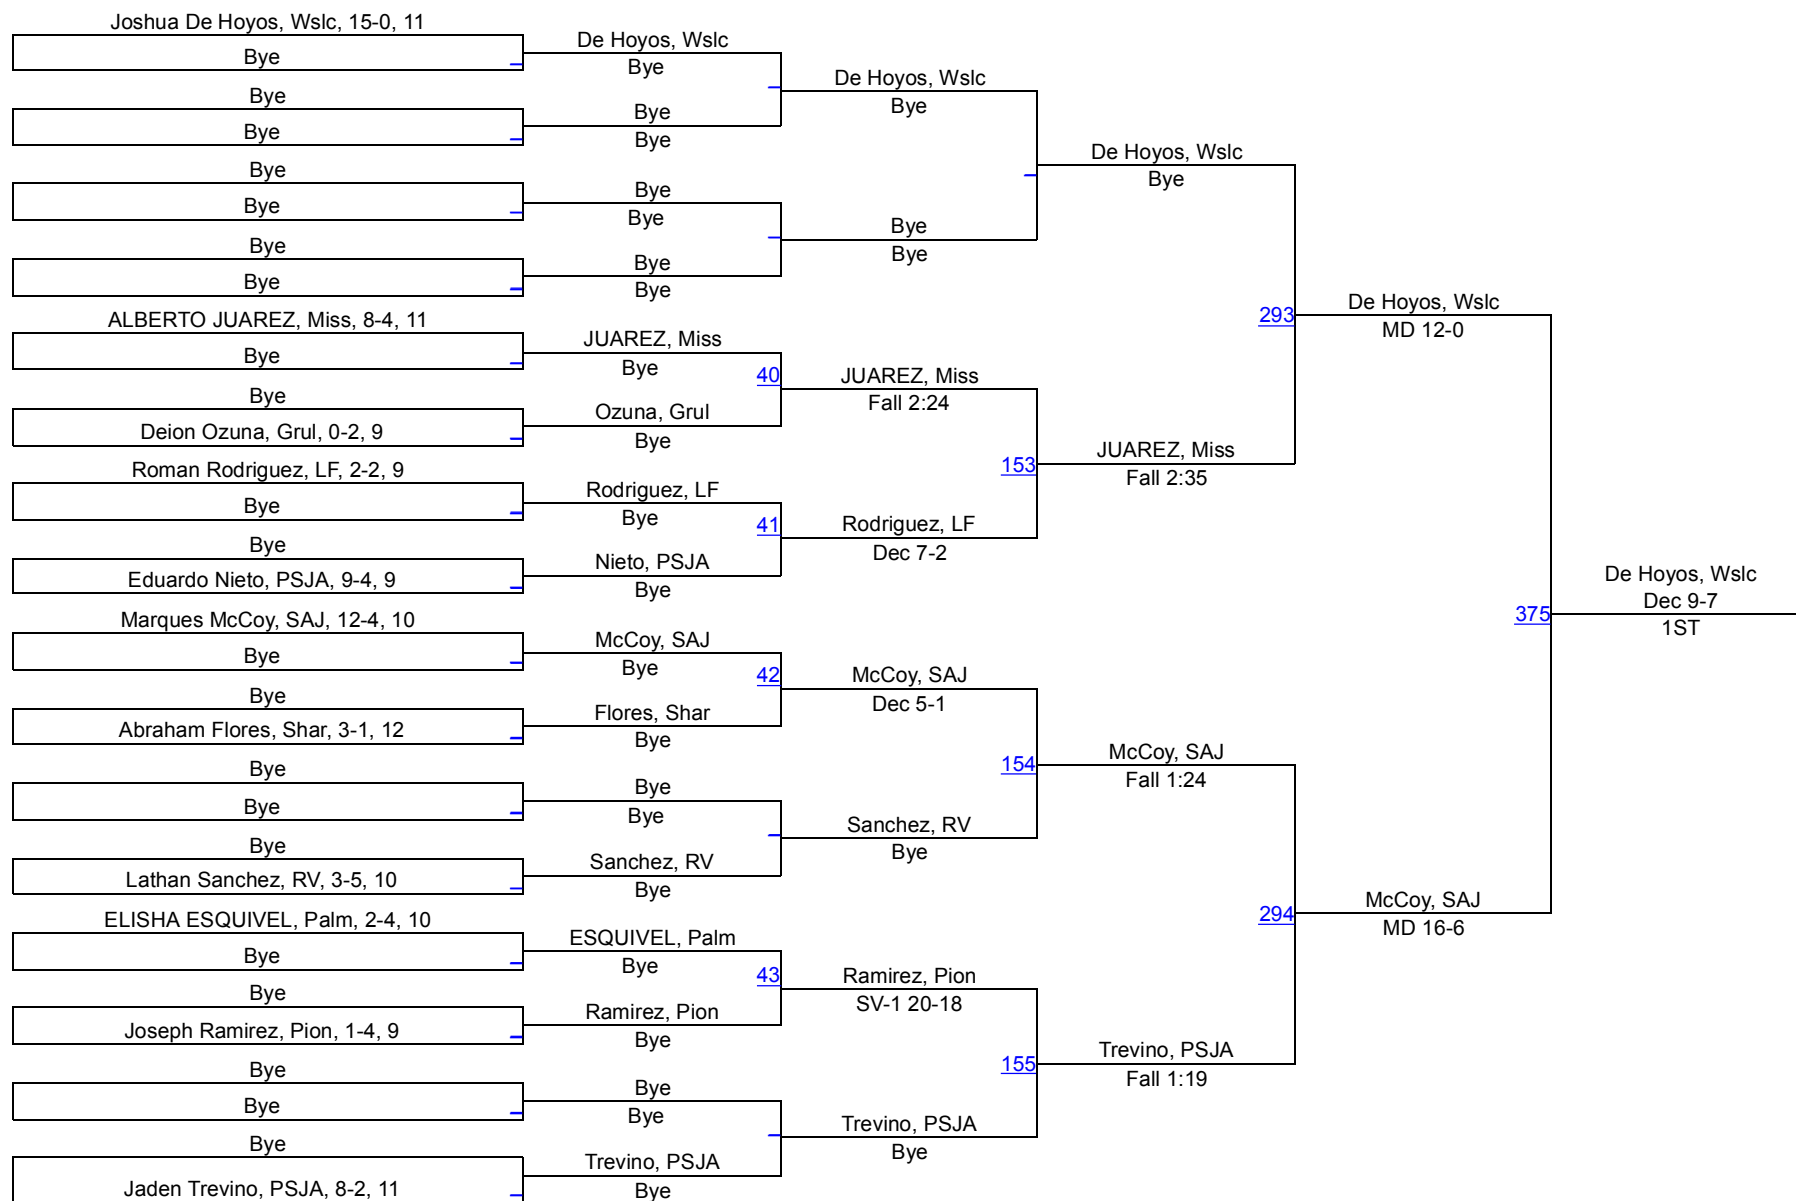

South Texas Throwdown (Boys)

106

106

South Texas Throwdown (Boys)

113

113

South Texas Throwdown (Boys)

120

120

South Texas Throwdown (Boys)

126

126

South Texas Throwdown (Boys)

132

132

South Texas Throwdown (Boys)

138

138

South Texas Throwdown (Boys)

145

145

South Texas Throwdown (Boys)

152

152