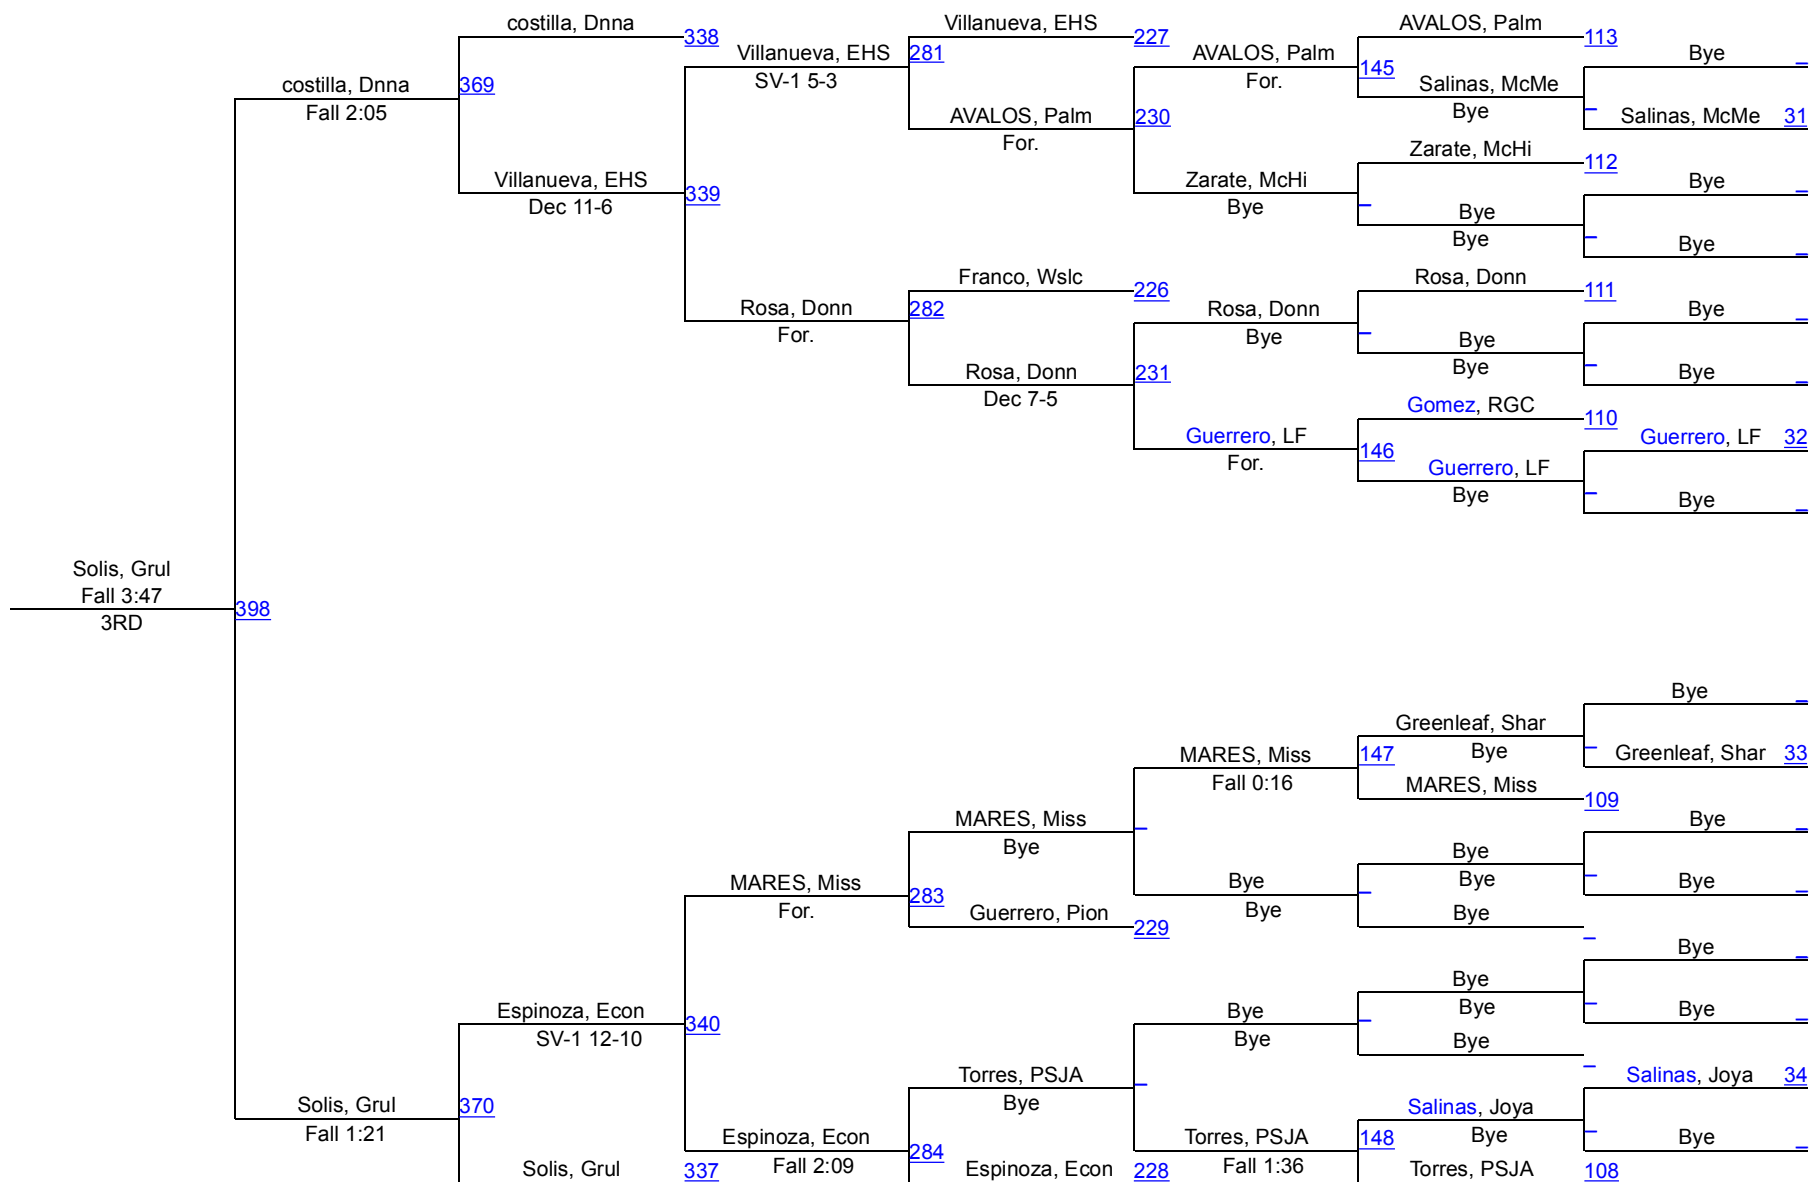

138

138

South Texas Throwdown (Boys)

145

145

South Texas Throwdown (Boys)

152

152

South Texas Throwdown (Boys)

160

160

South Texas Throwdown (Boys)

170

170

South Texas Throwdown (Boys)

182

182

South Texas Throwdown (Boys)

195

195

South Texas Throwdown (Boys)

220

220

South Texas Throwdown (Boys)