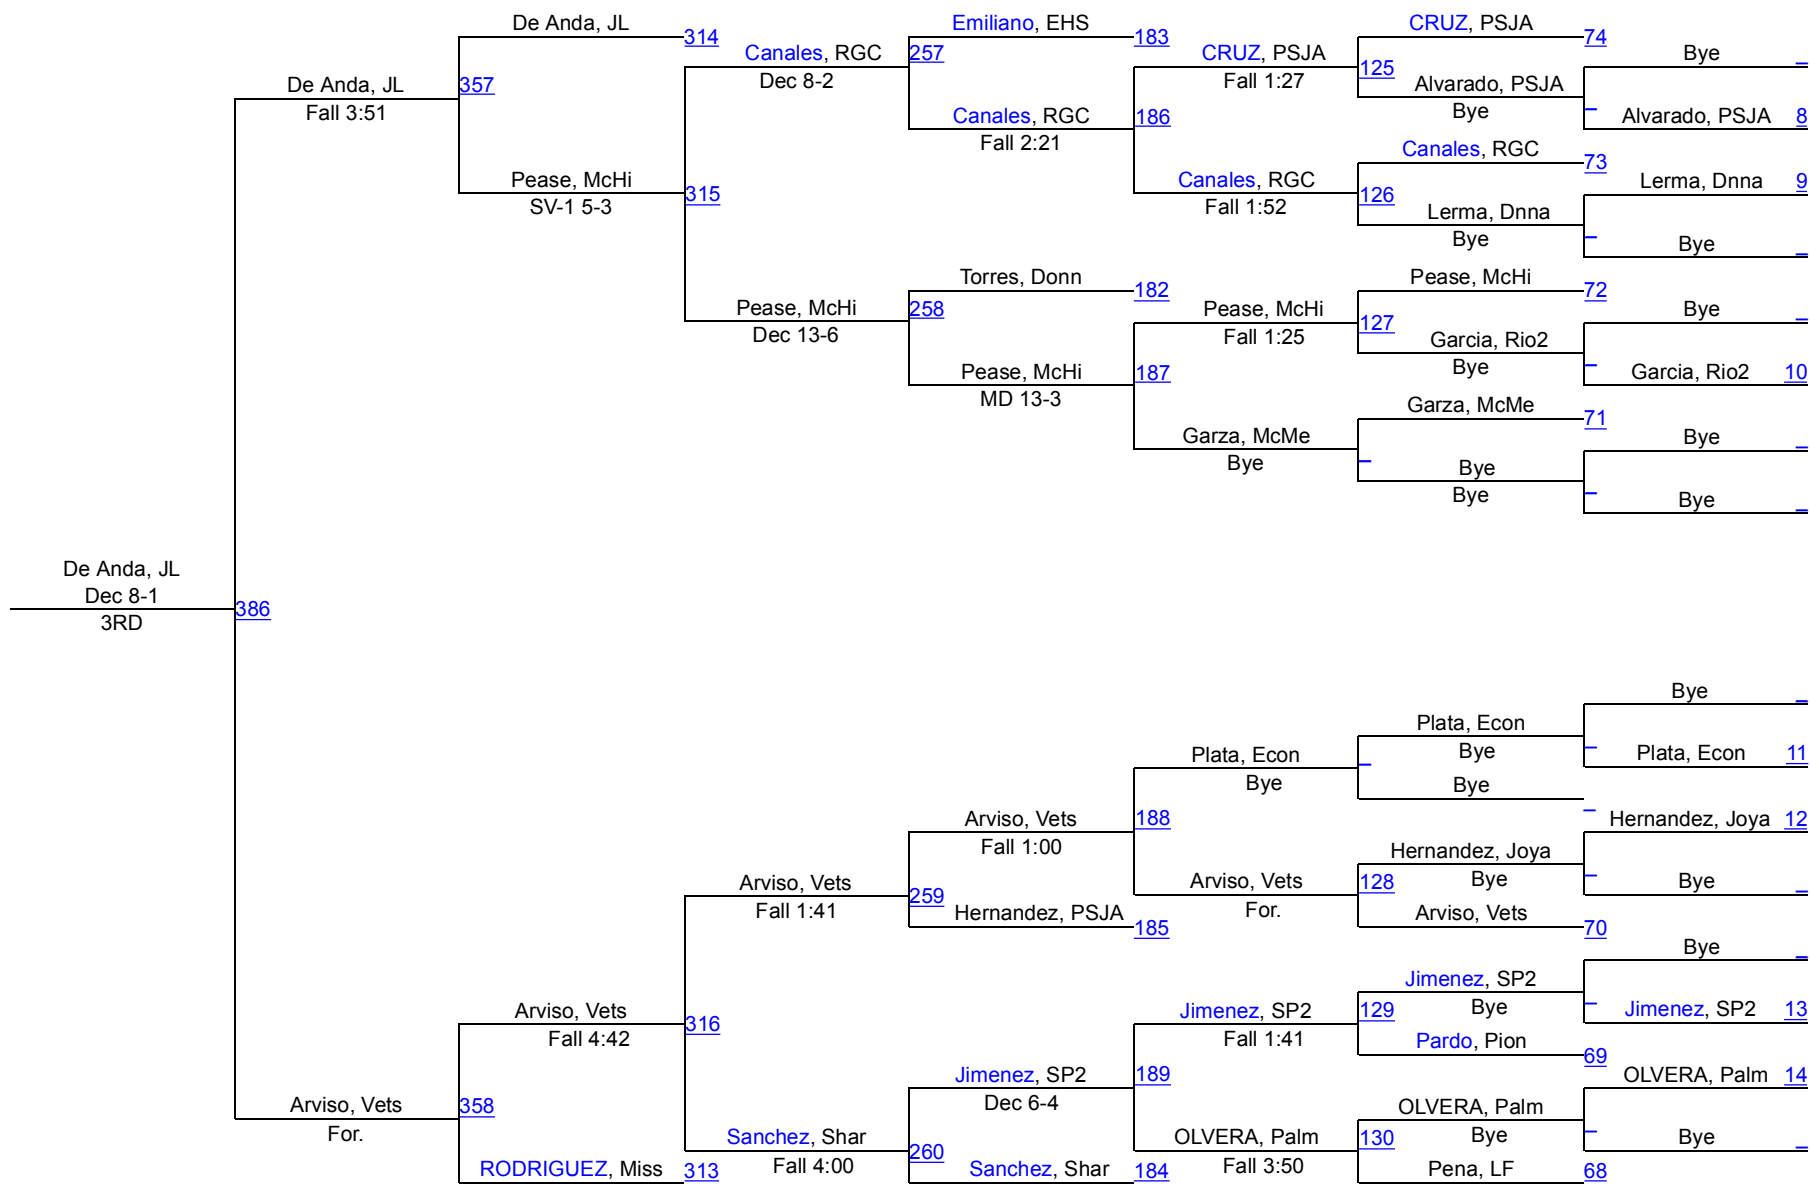

South Texas Throwdown (Boys)

106

106

South Texas Throwdown (Boys)

113

113

South Texas Throwdown (Boys)

120

120

South Texas Throwdown (Boys)

126

126

South Texas Throwdown (Boys)

132

132

South Texas Throwdown (Boys)

138

138

South Texas Throwdown (Boys)

145

145

South Texas Throwdown (Boys)

152

152

South Texas Throwdown (Boys)

160

160

South Texas Throwdown (Boys)

170

170

South Texas Throwdown (Boys)

182