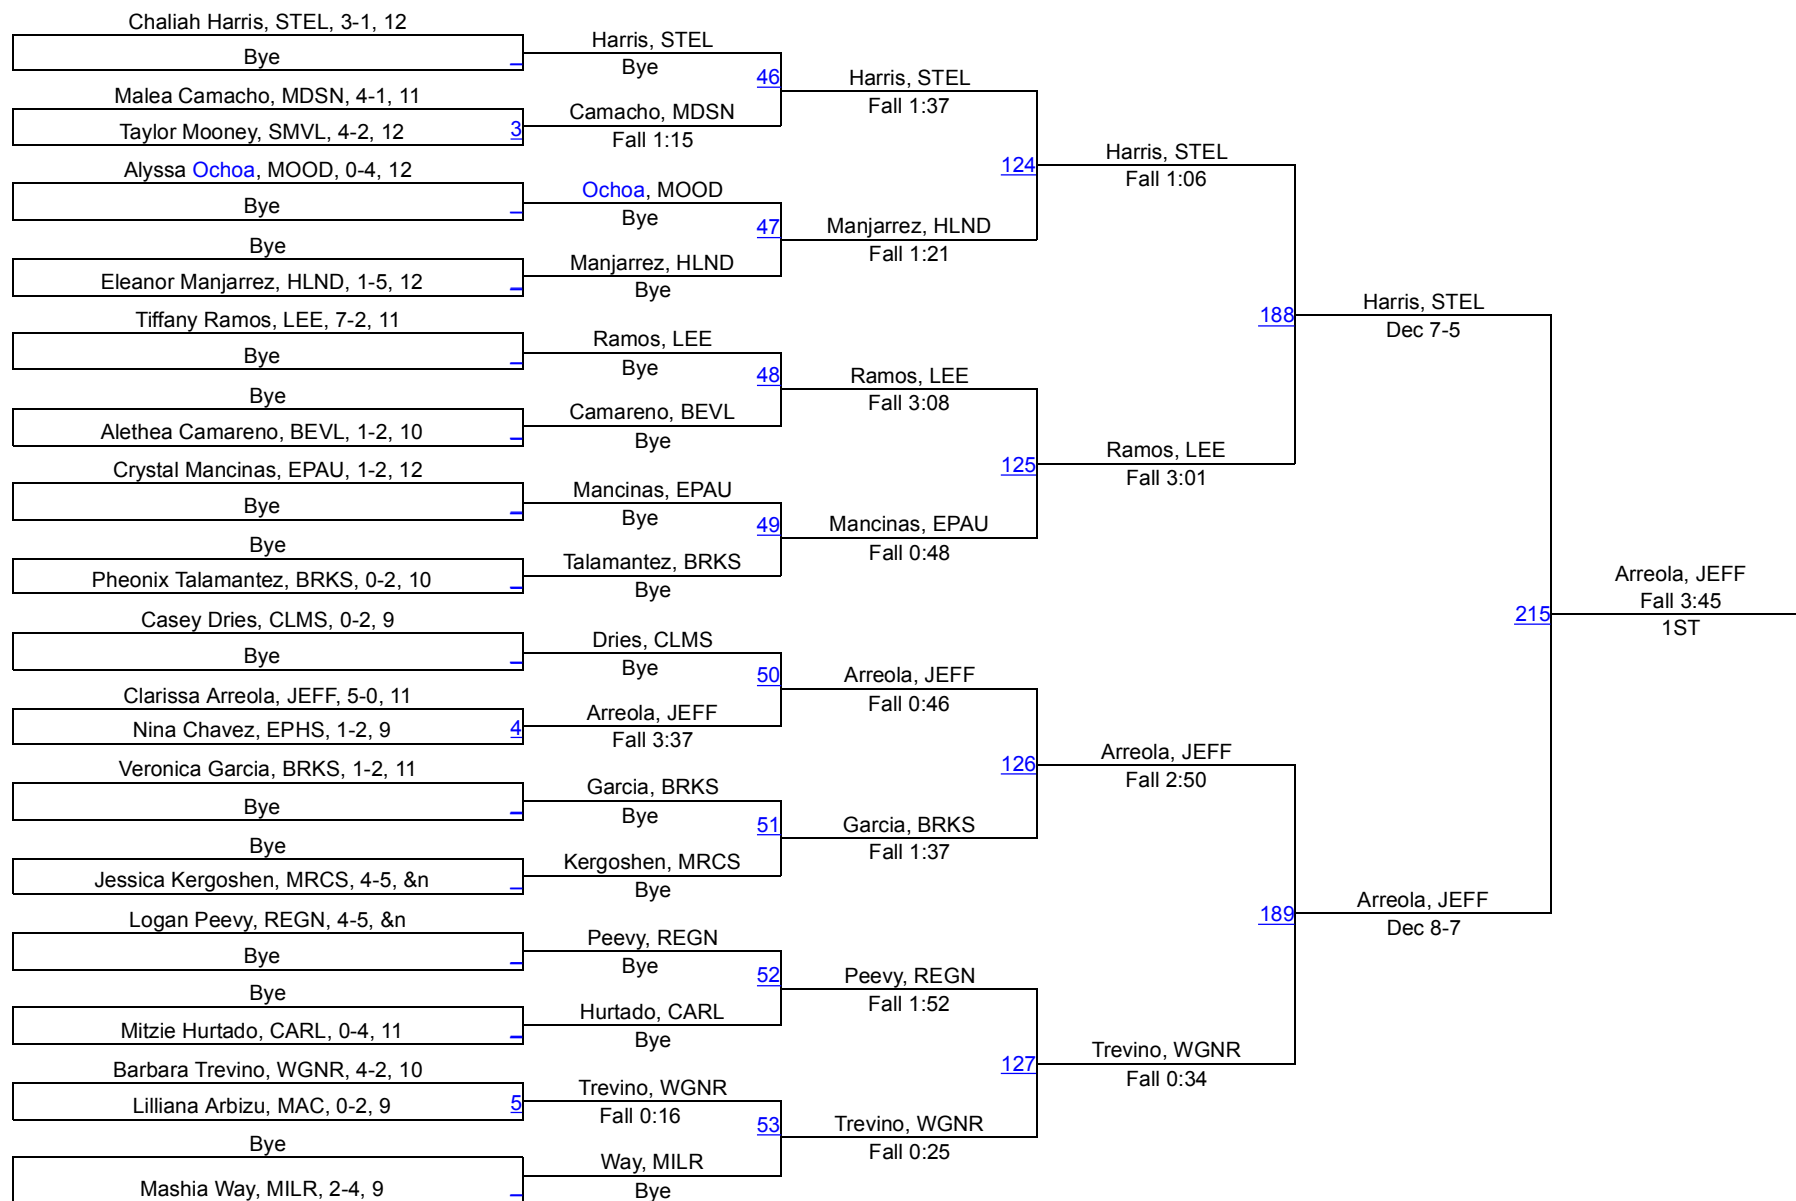

2016 GIRLS Charger Classic

128

128

2016 GIRLS Charger Classic

138

138

2016 GIRLS Charger Classic

165