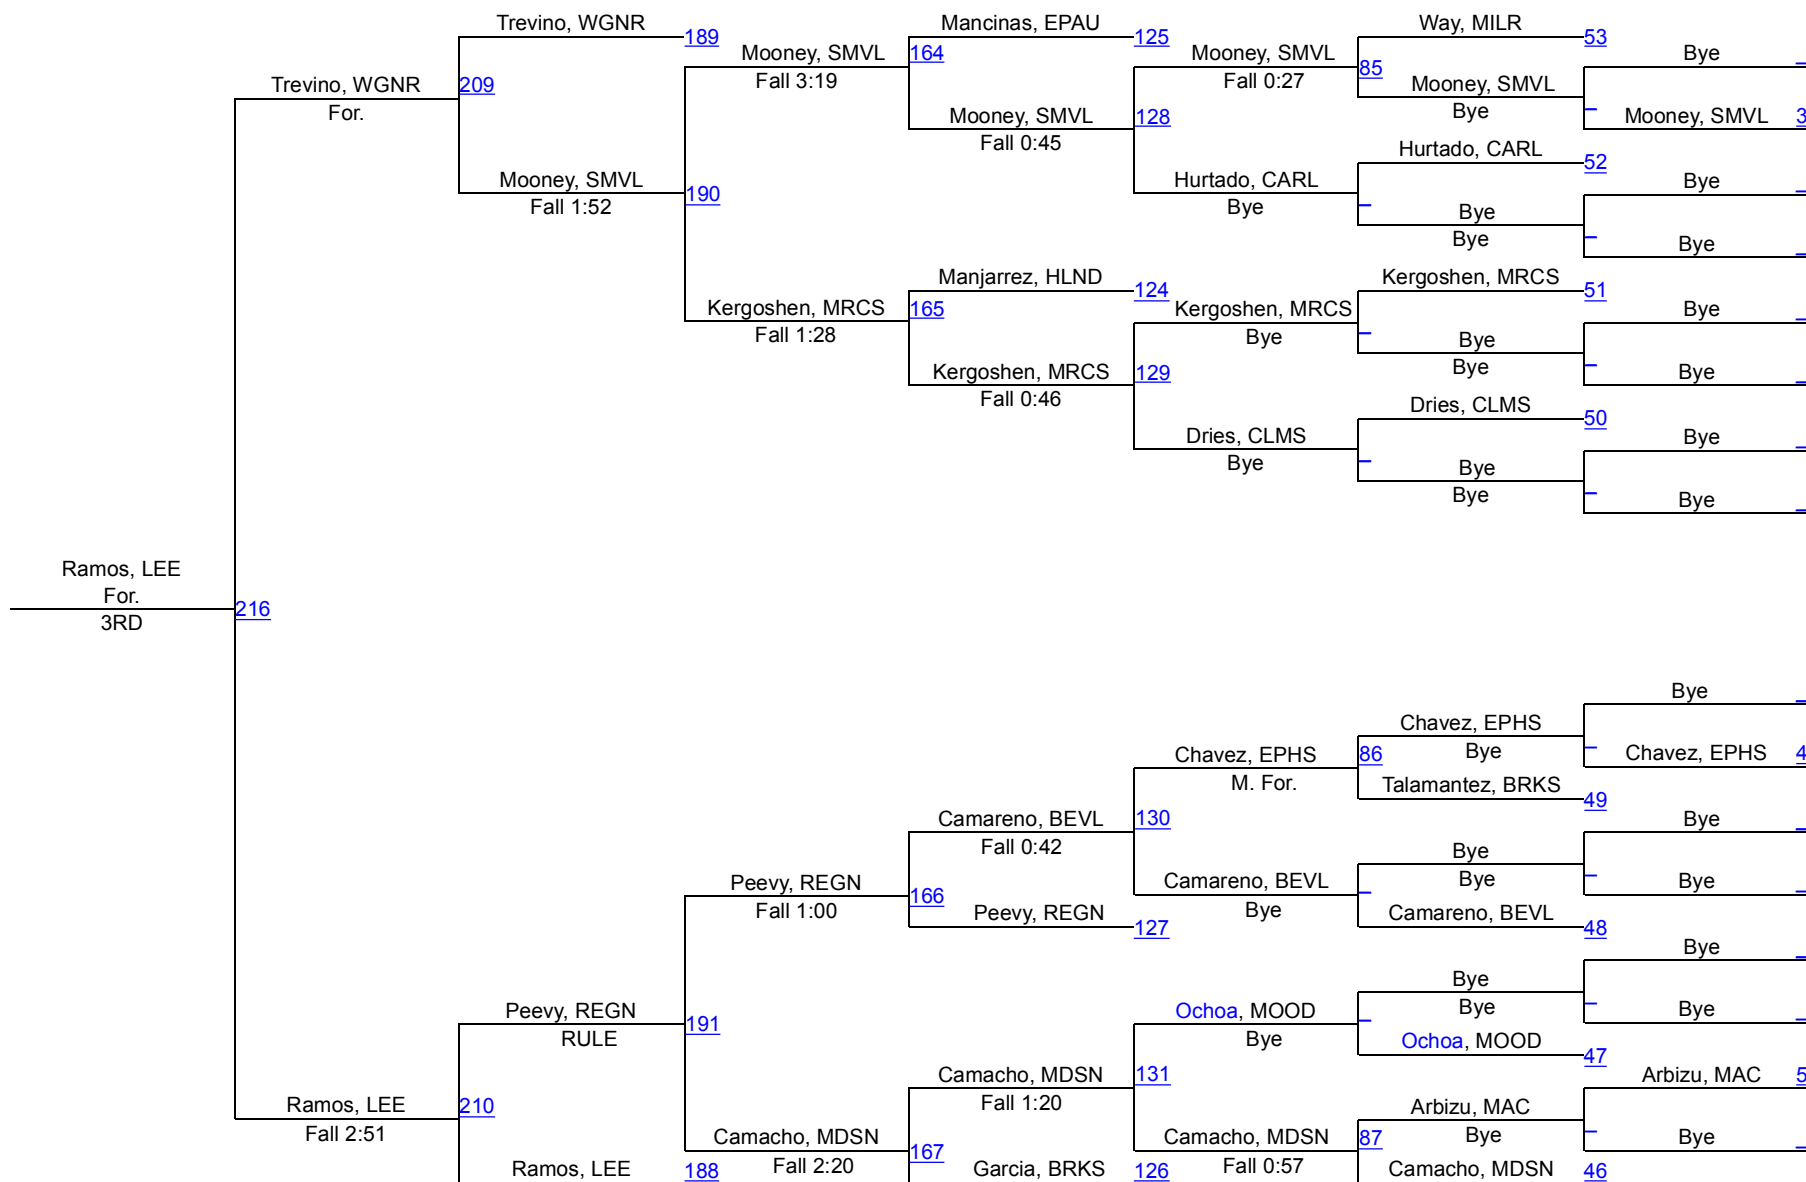

2016 GIRLS Charger Classic

128

128

2016 GIRLS Charger Classic

138

138

2016 GIRLS Charger Classic

165

165

2016 GIRLS Charger Classic

215