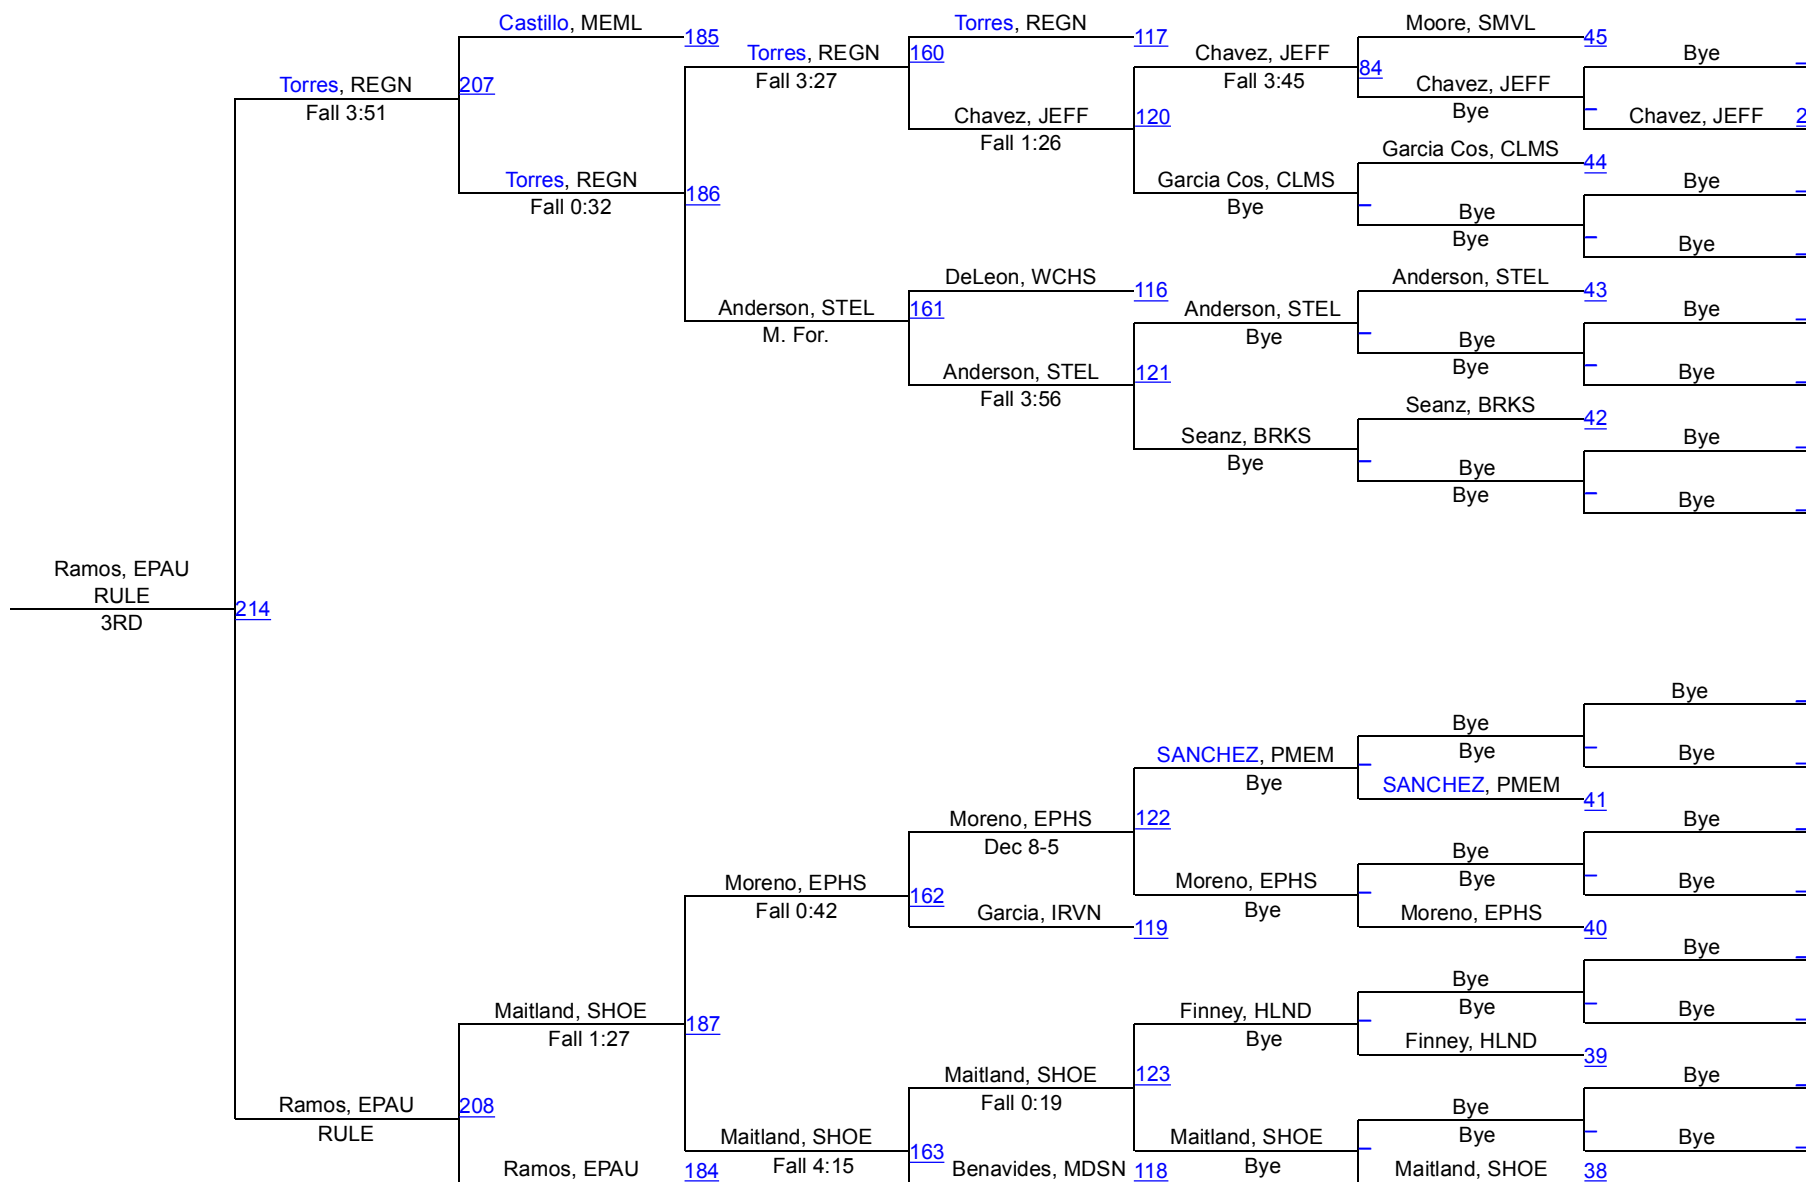

2016 GIRLS Charger Classic

128

128

2016 GIRLS Charger Classic

138

138

2016 GIRLS Charger Classic

165

165

2016 GIRLS Charger Classic

215