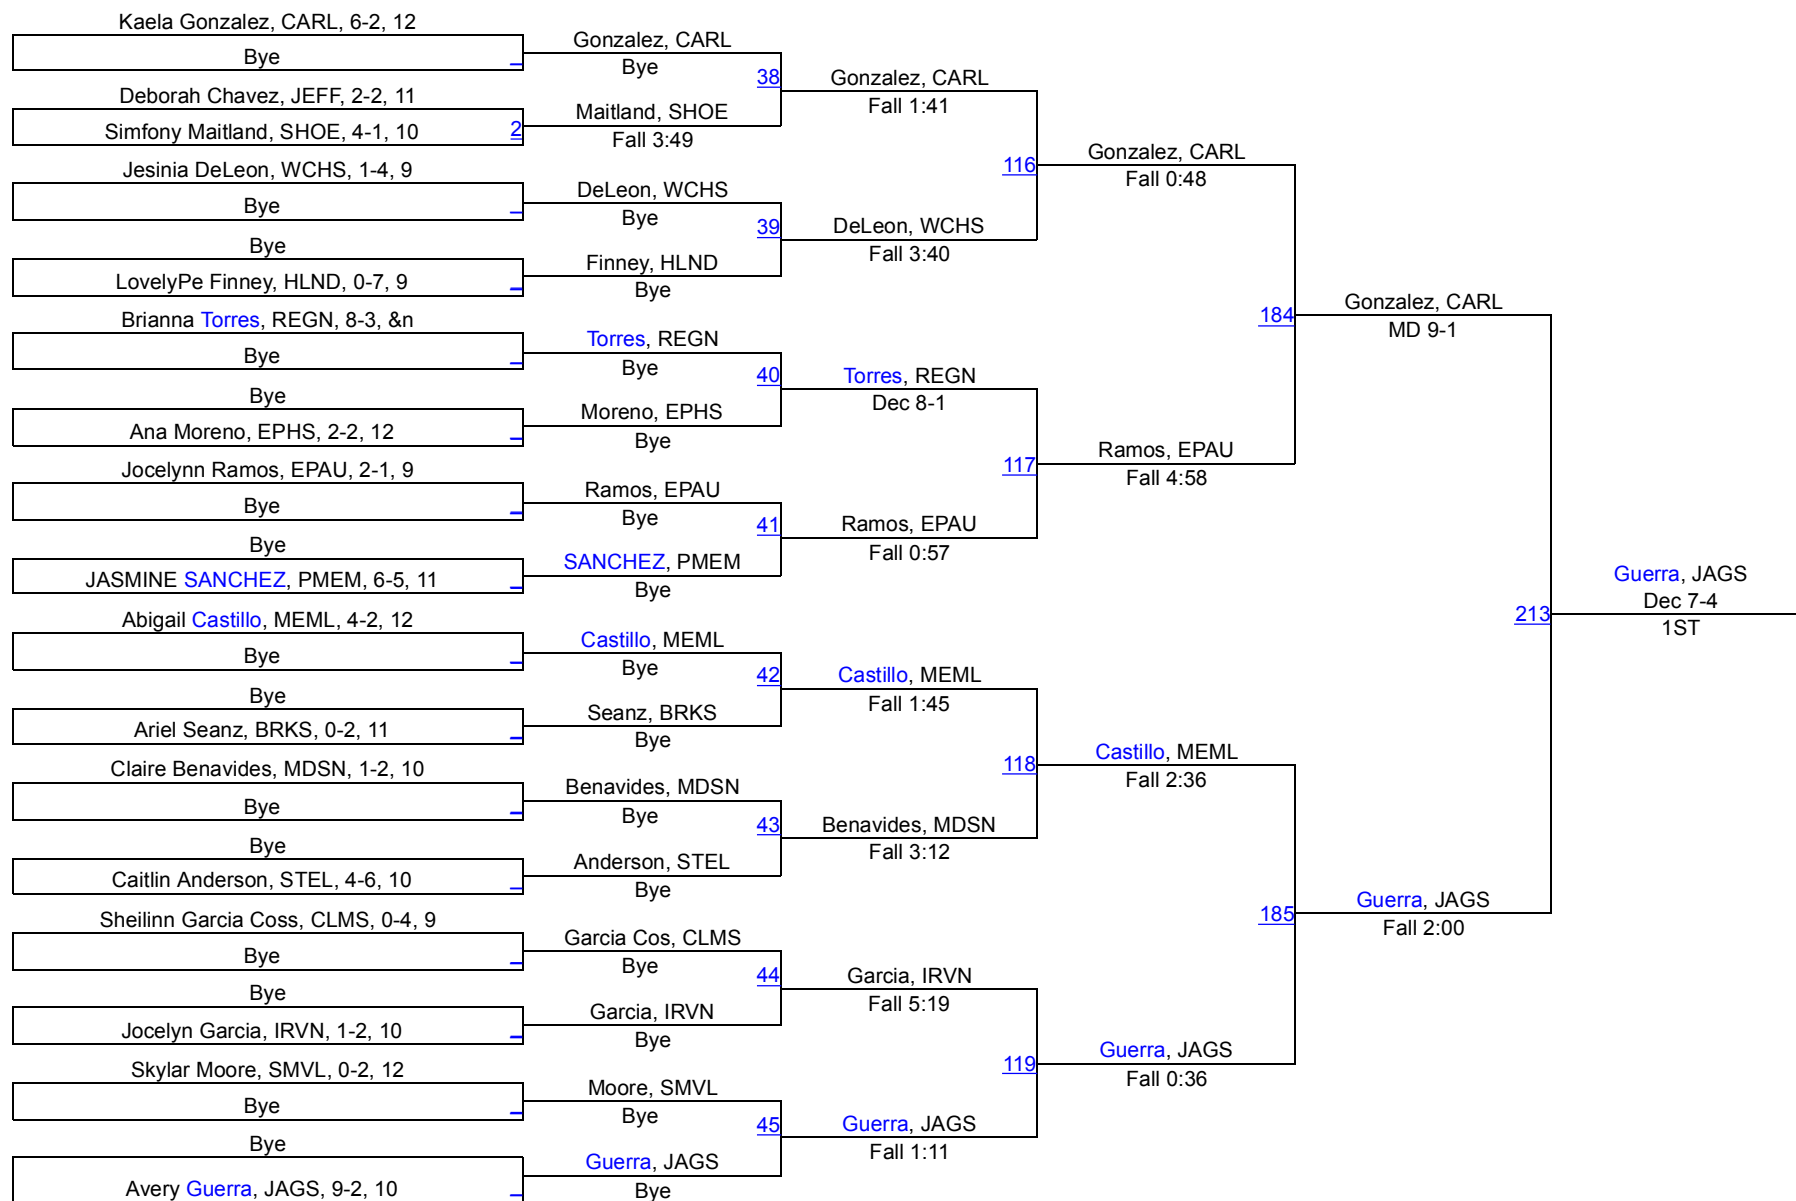

2016 GIRLS Charger Classic

128

128

2016 GIRLS Charger Classic

138

138

2016 GIRLS Charger Classic

165