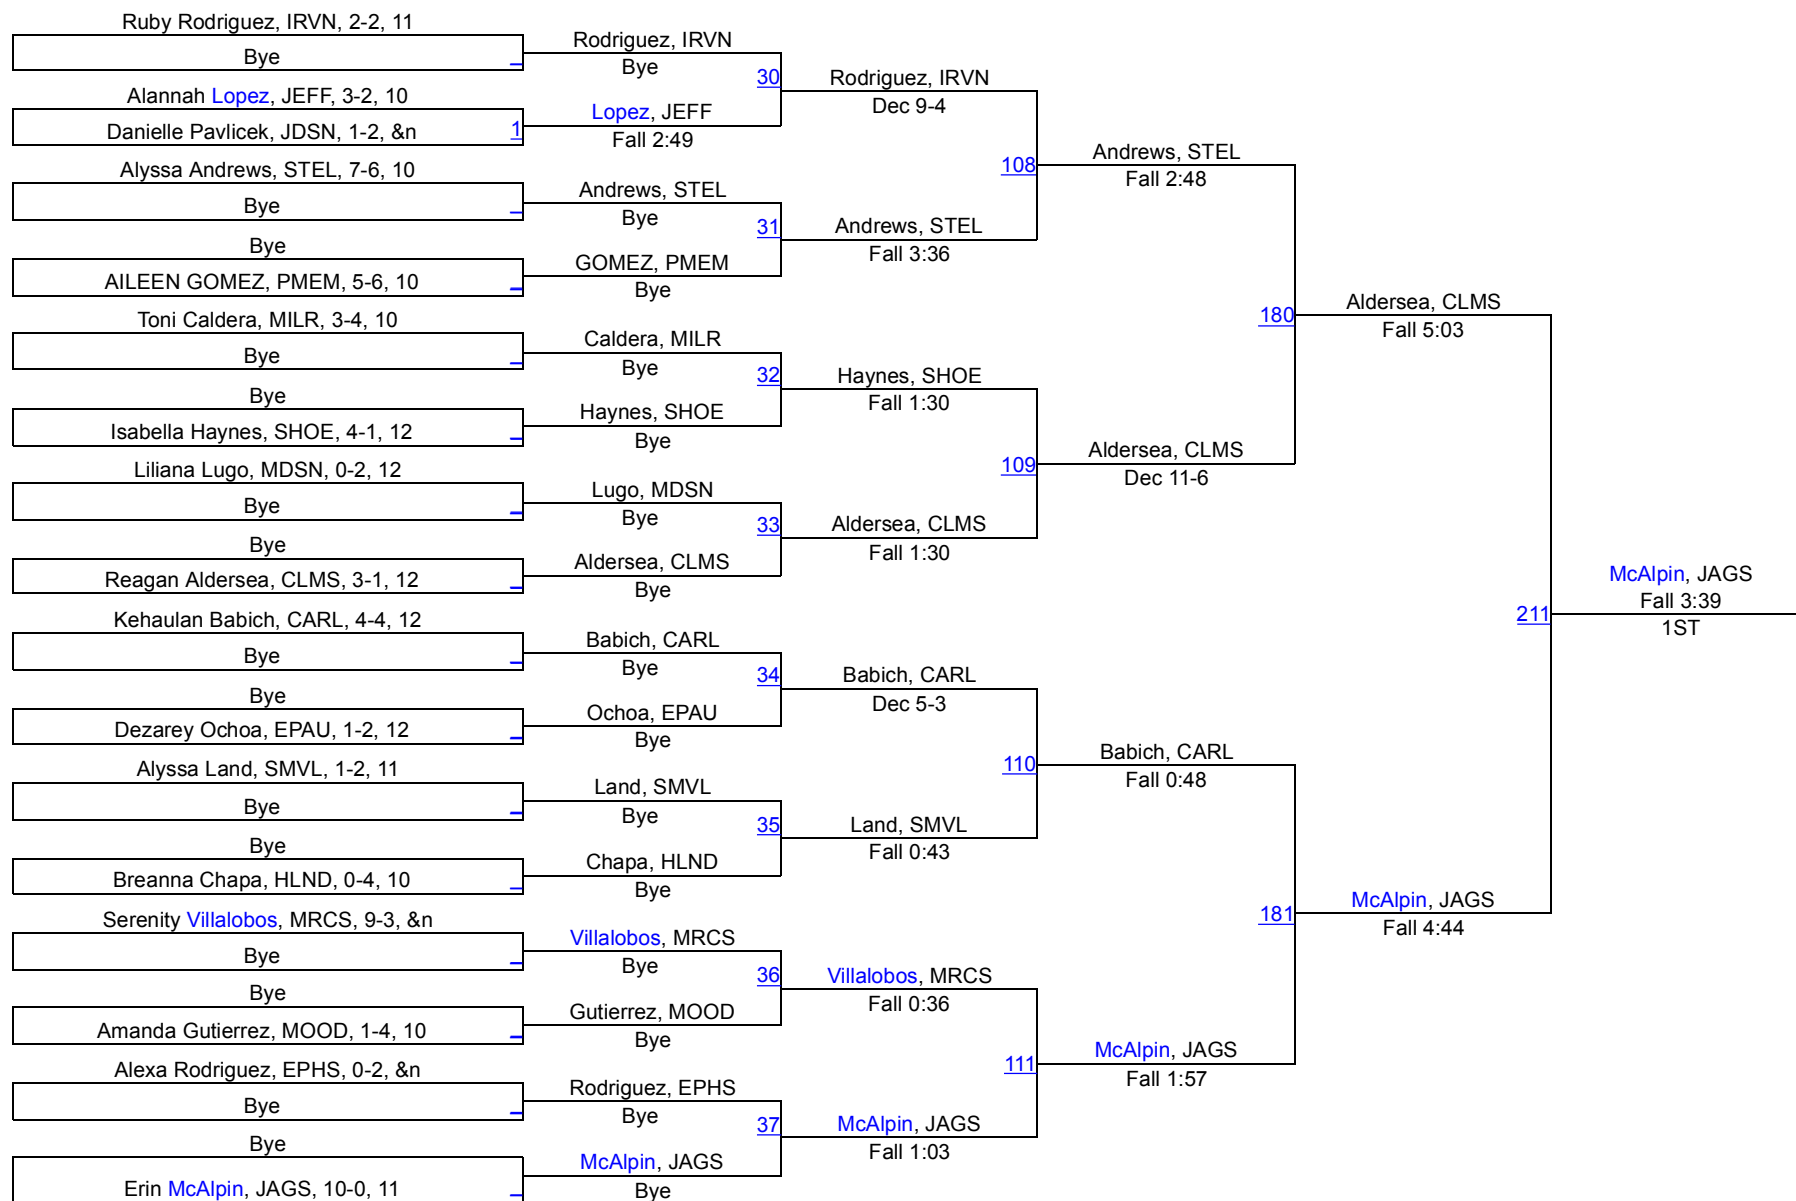

2016 GIRLS Charger Classic

128