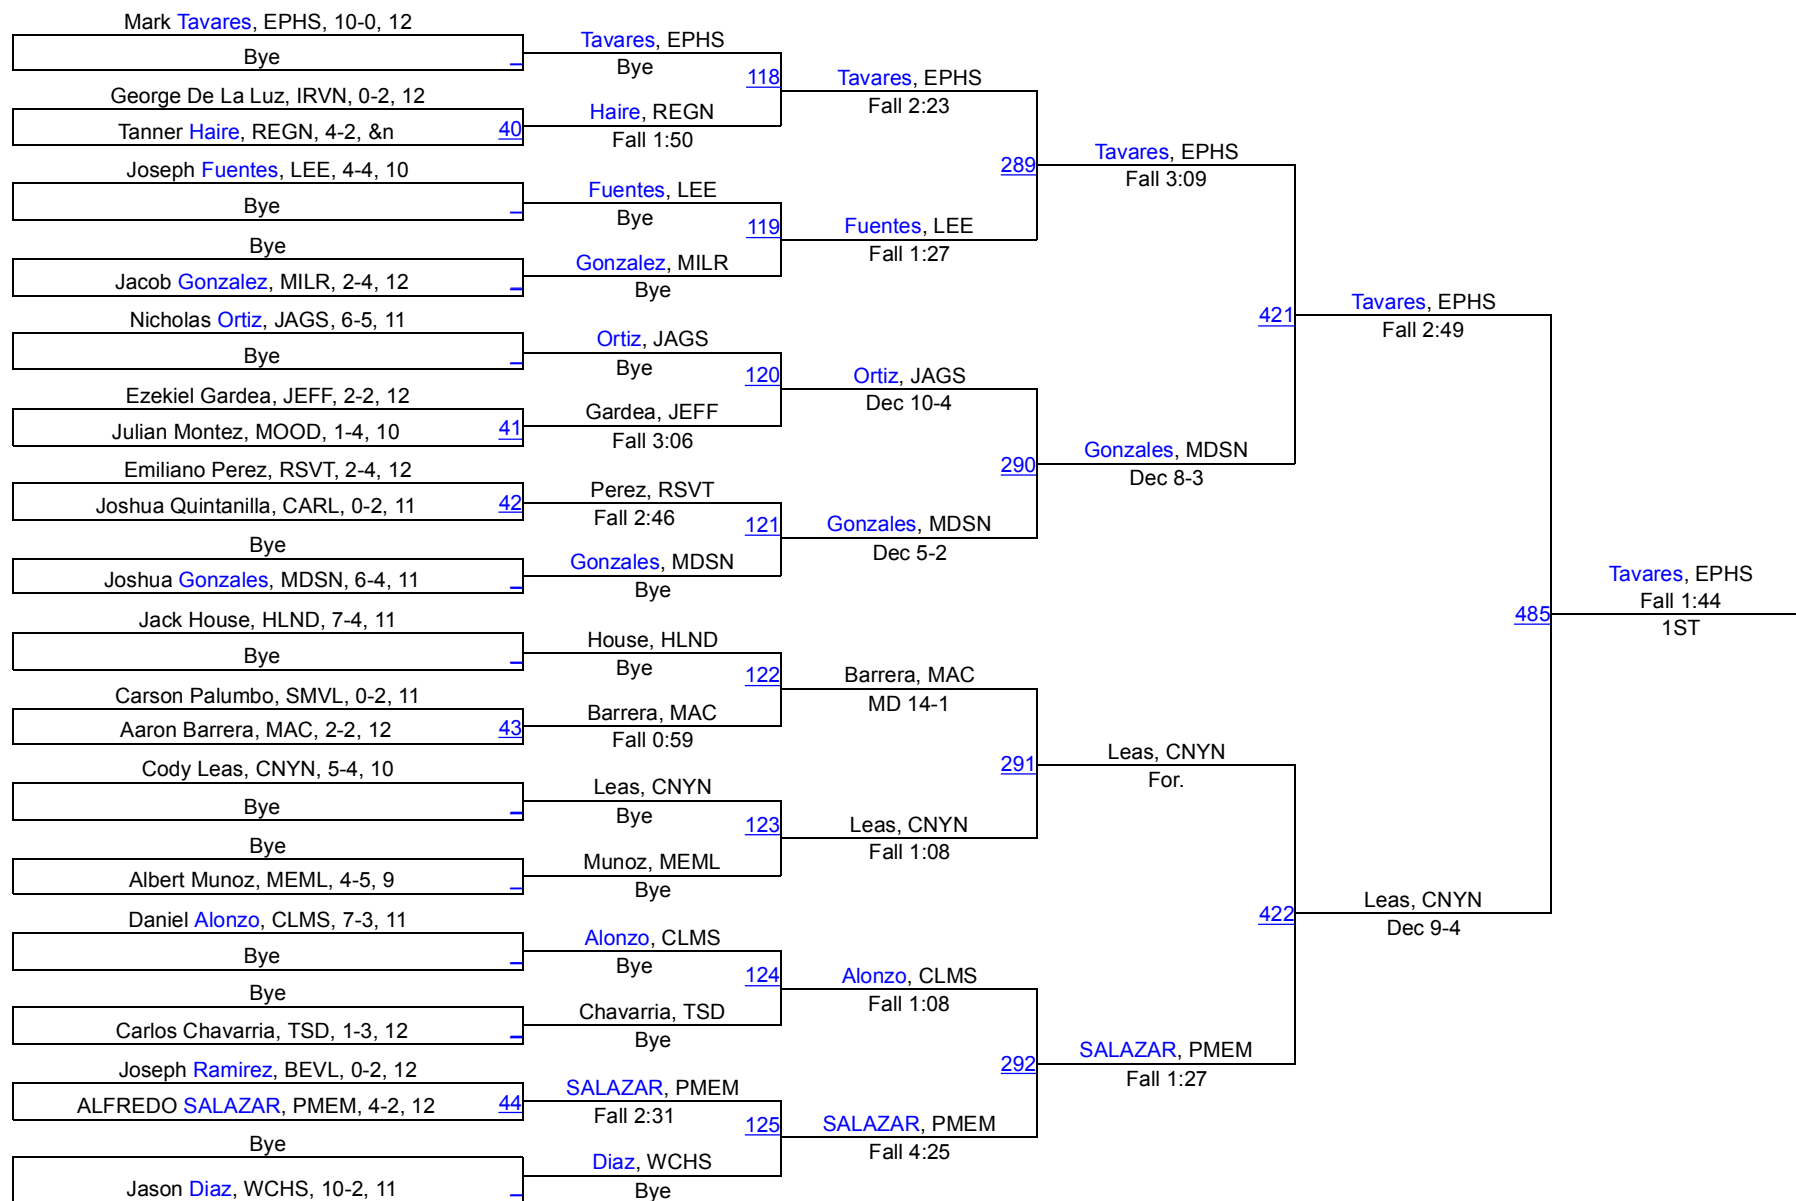

152

152

2016 BOYS Charger Classic

160

160

2016 BOYS Charger Classic

170

2016 BOYS Charger Classic