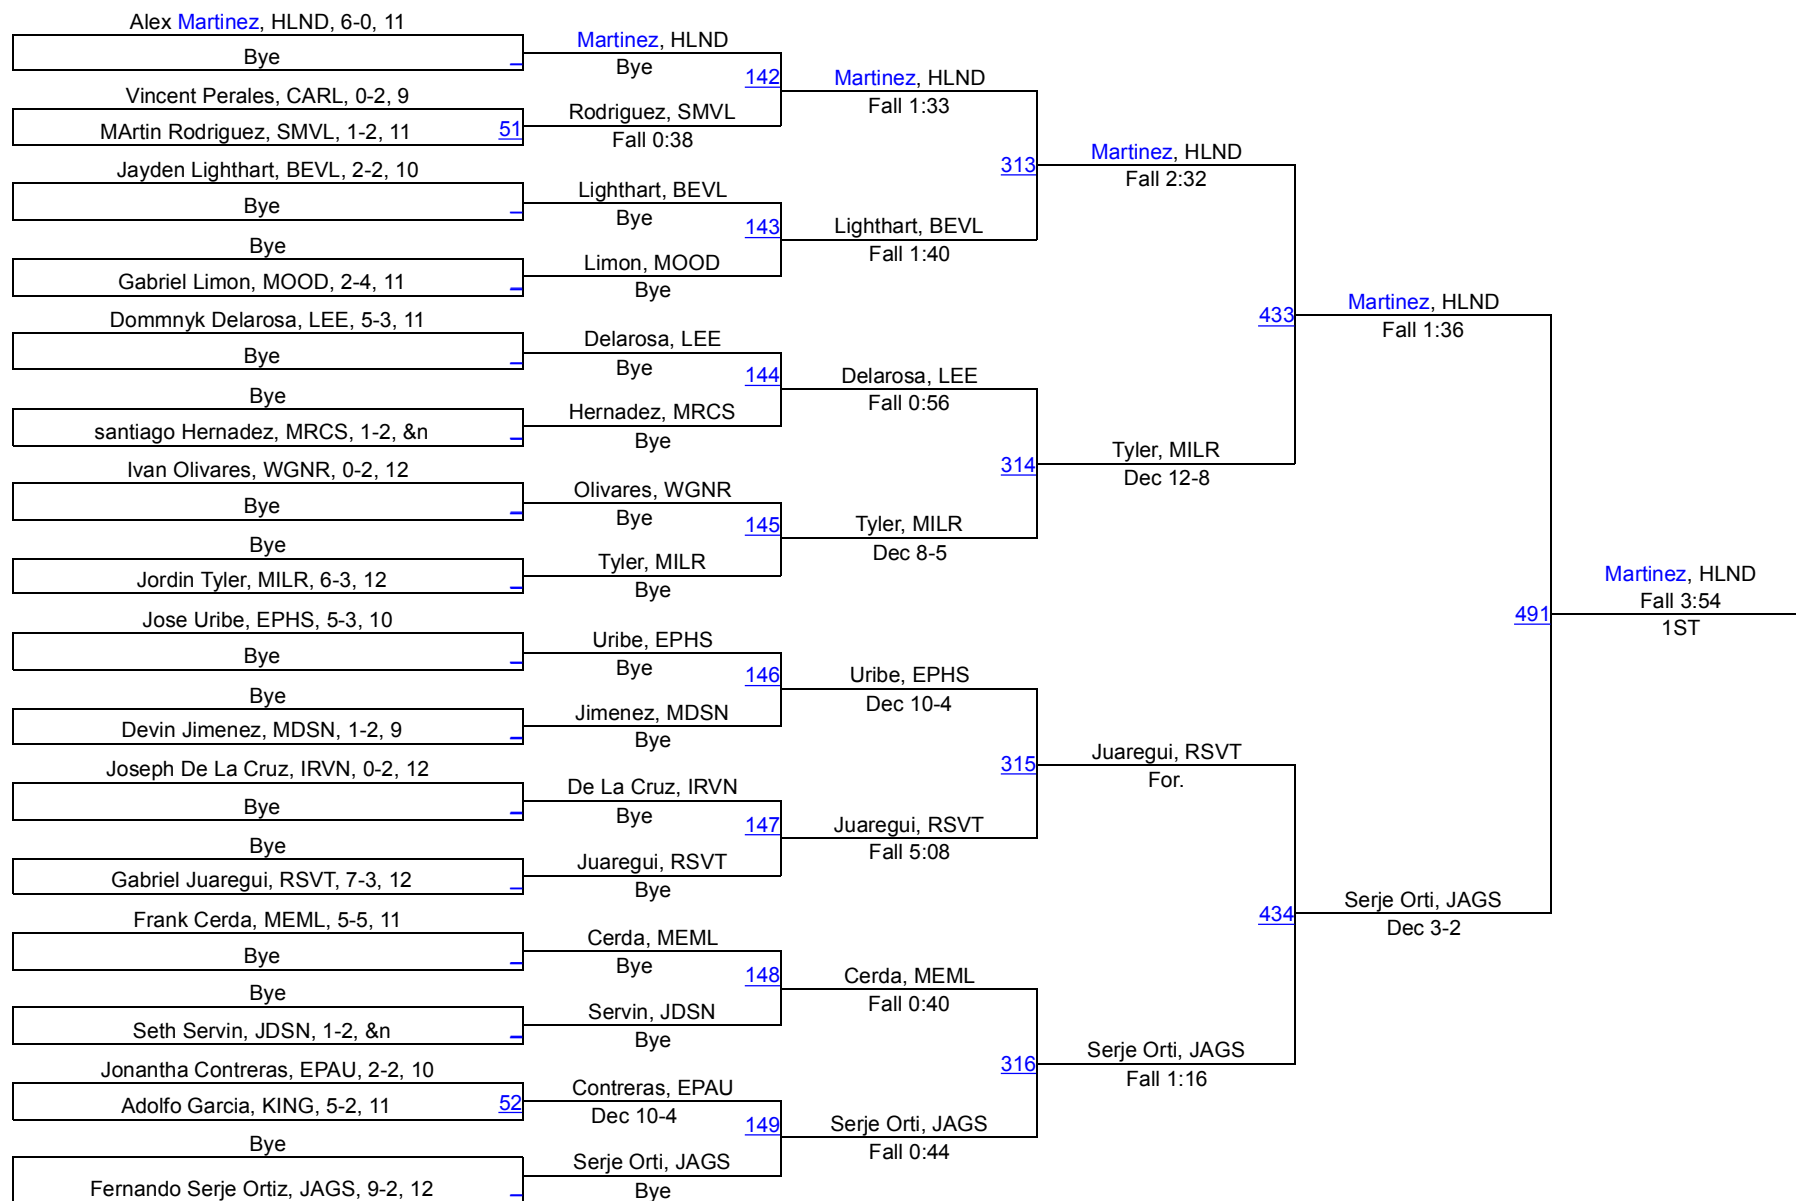

182

182

2016 BOYS Charger Classic

195

2016 BOYS Charger Classic

220

2016 BOYS Charger Classic

285