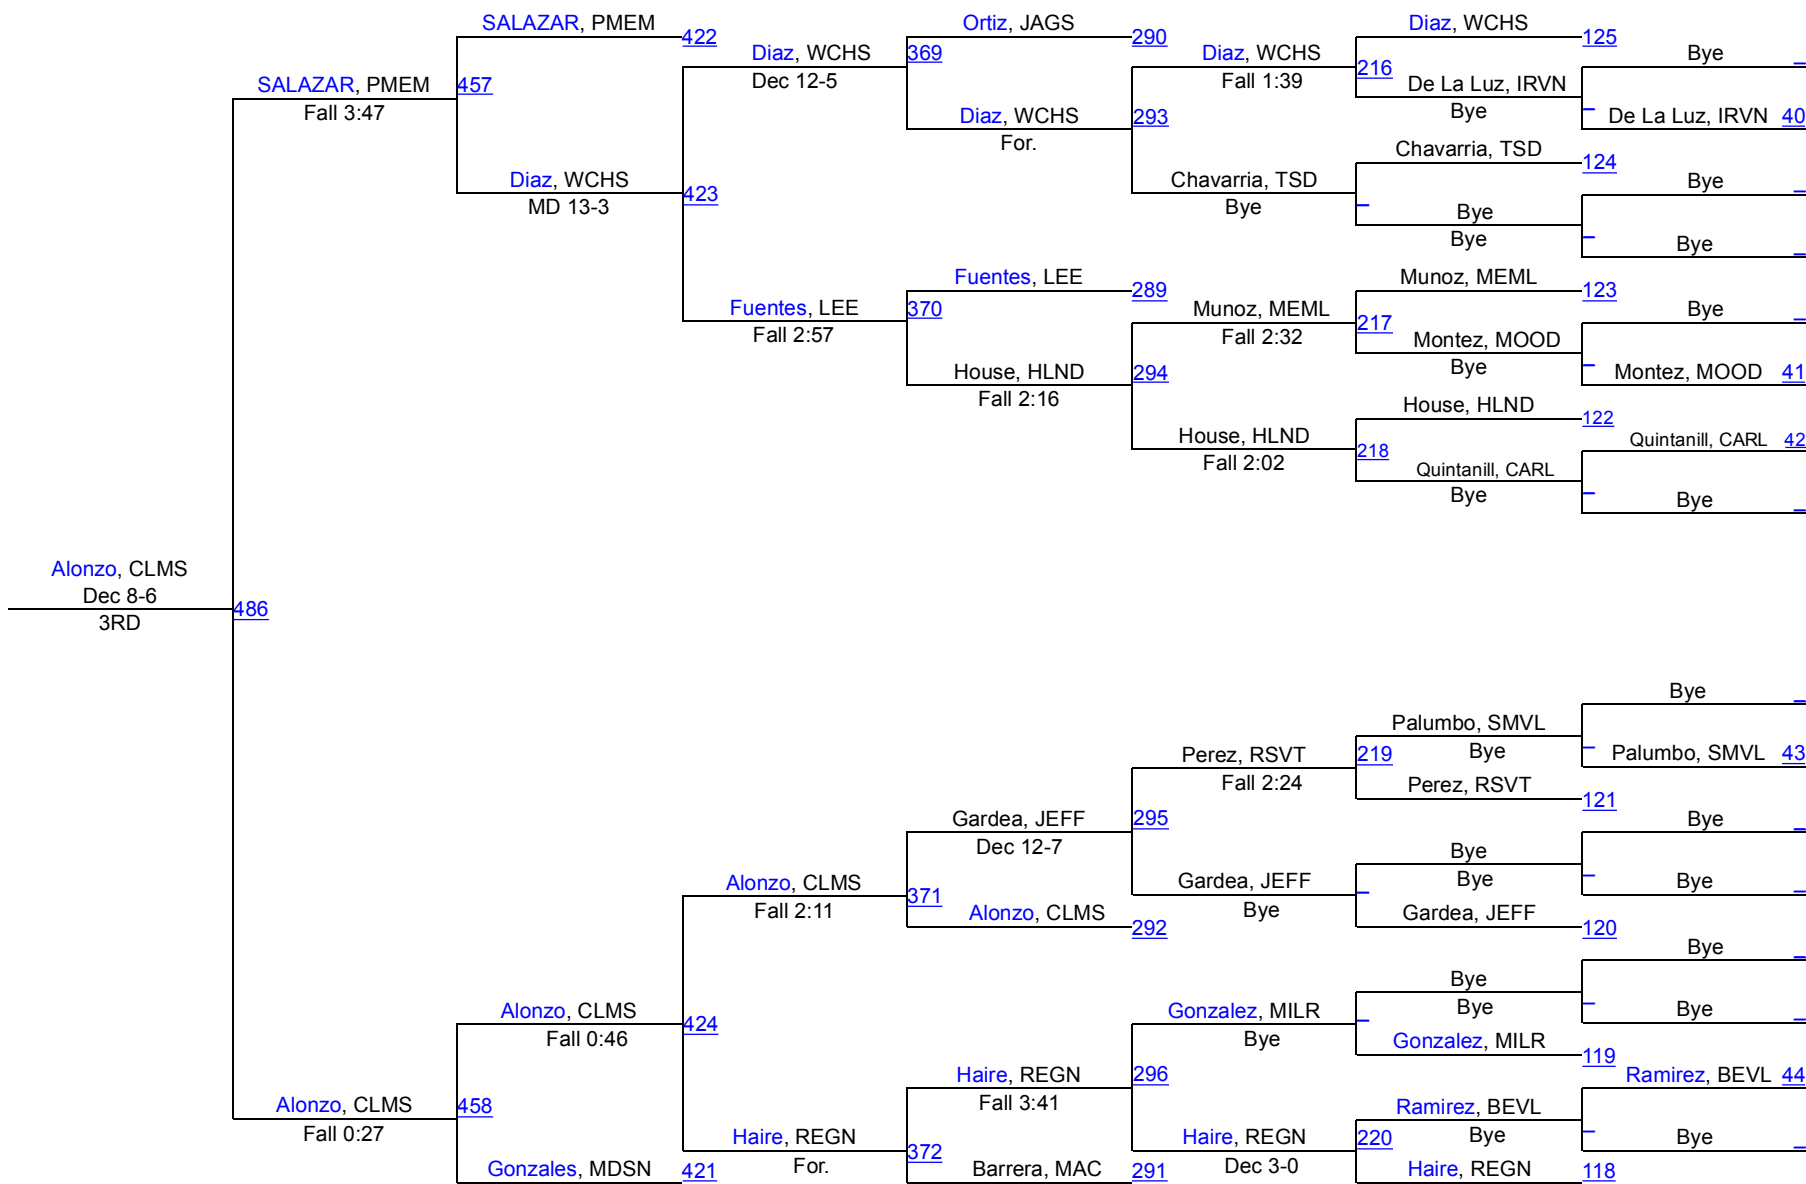

152

152

2016 BOYS Charger Classic

160

160

2016 BOYS Charger Classic

170

2016 BOYS Charger Classic

182

182

2016 BOYS Charger Classic

195

2016 BOYS Charger Classic

220

2016 BOYS Charger Classic

285