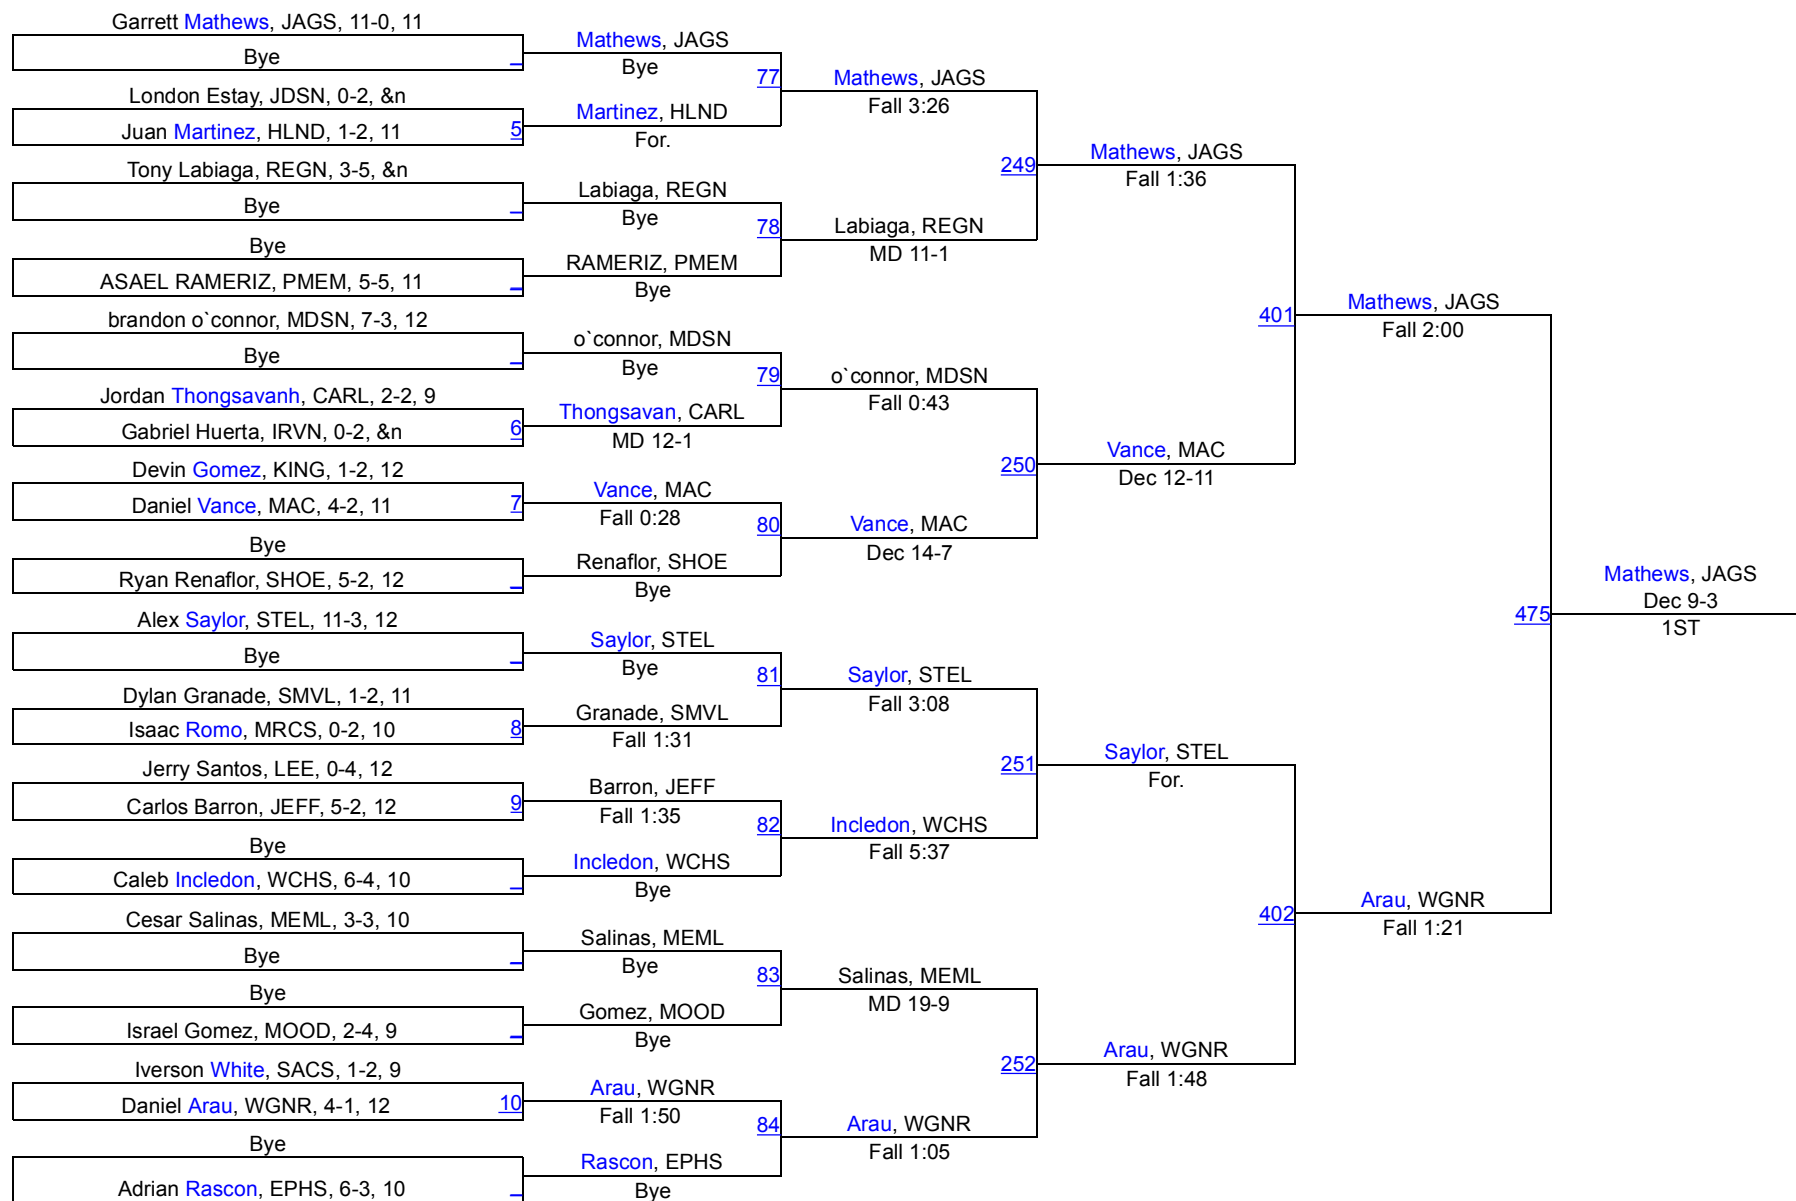

2016 BOYS Charger Classic

113

2016 BOYS Charger Classic

120

120

2016 BOYS Charger Classic

126

2016 BOYS Charger Classic