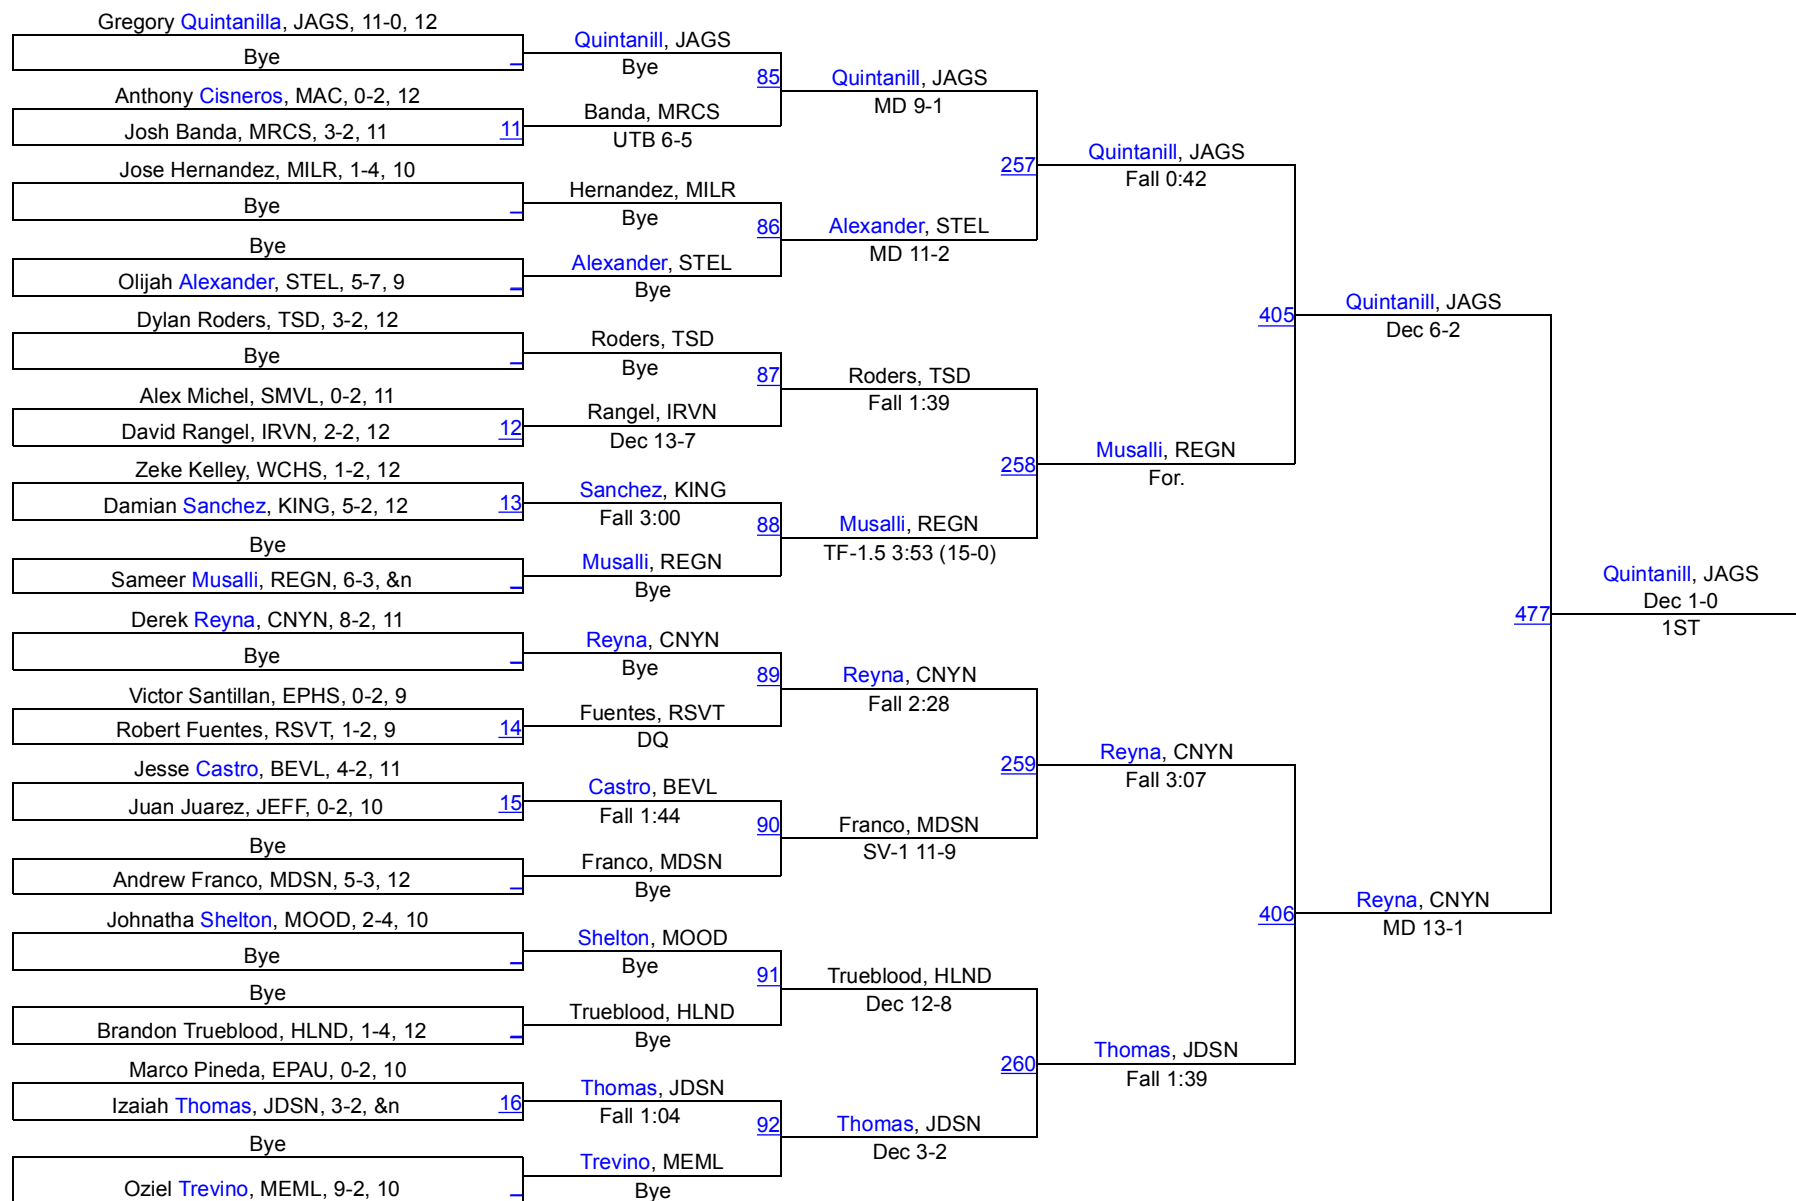

2016 BOYS Charger Classic

132