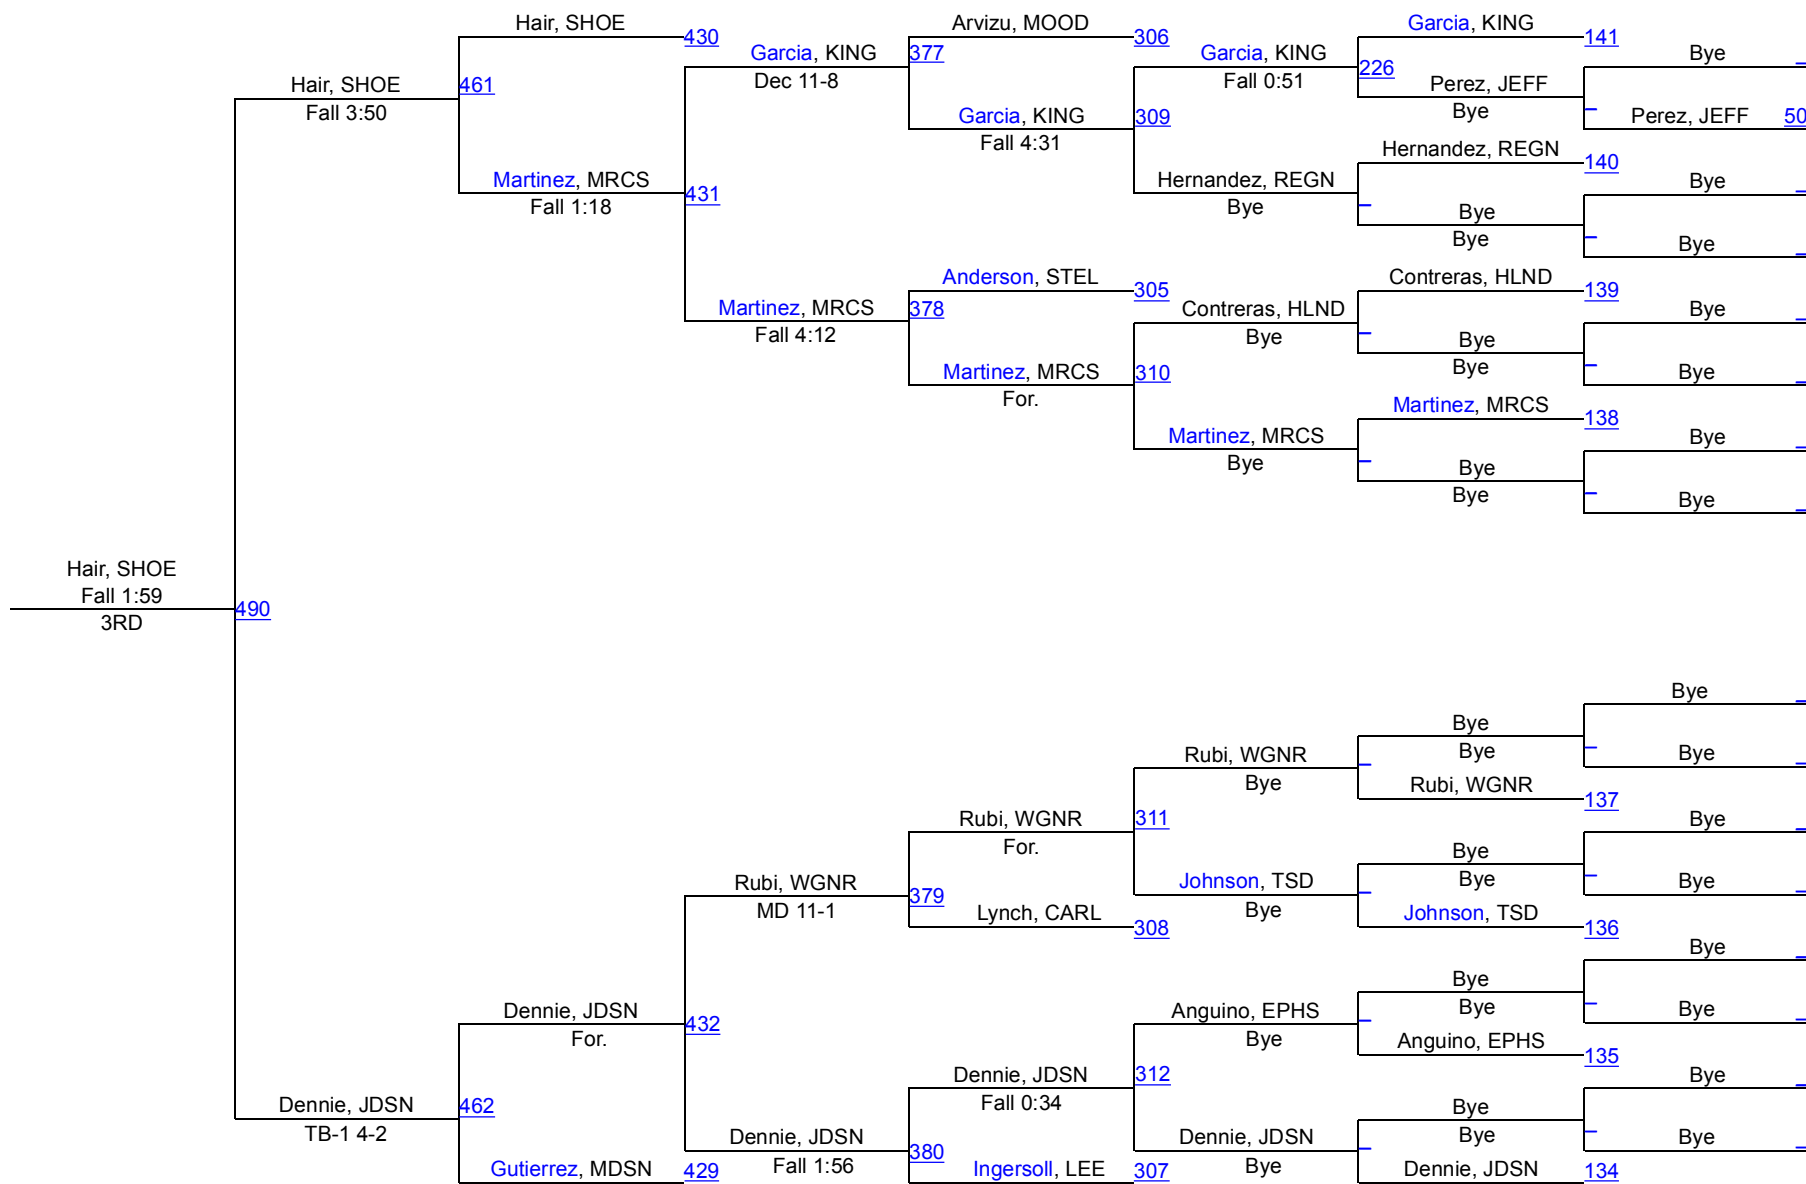

152

152

2016 BOYS Charger Classic

160

160

2016 BOYS Charger Classic

170

2016 BOYS Charger Classic

182

182

2016 BOYS Charger Classic

195

2016 BOYS Charger Classic

220

2016 BOYS Charger Classic

285