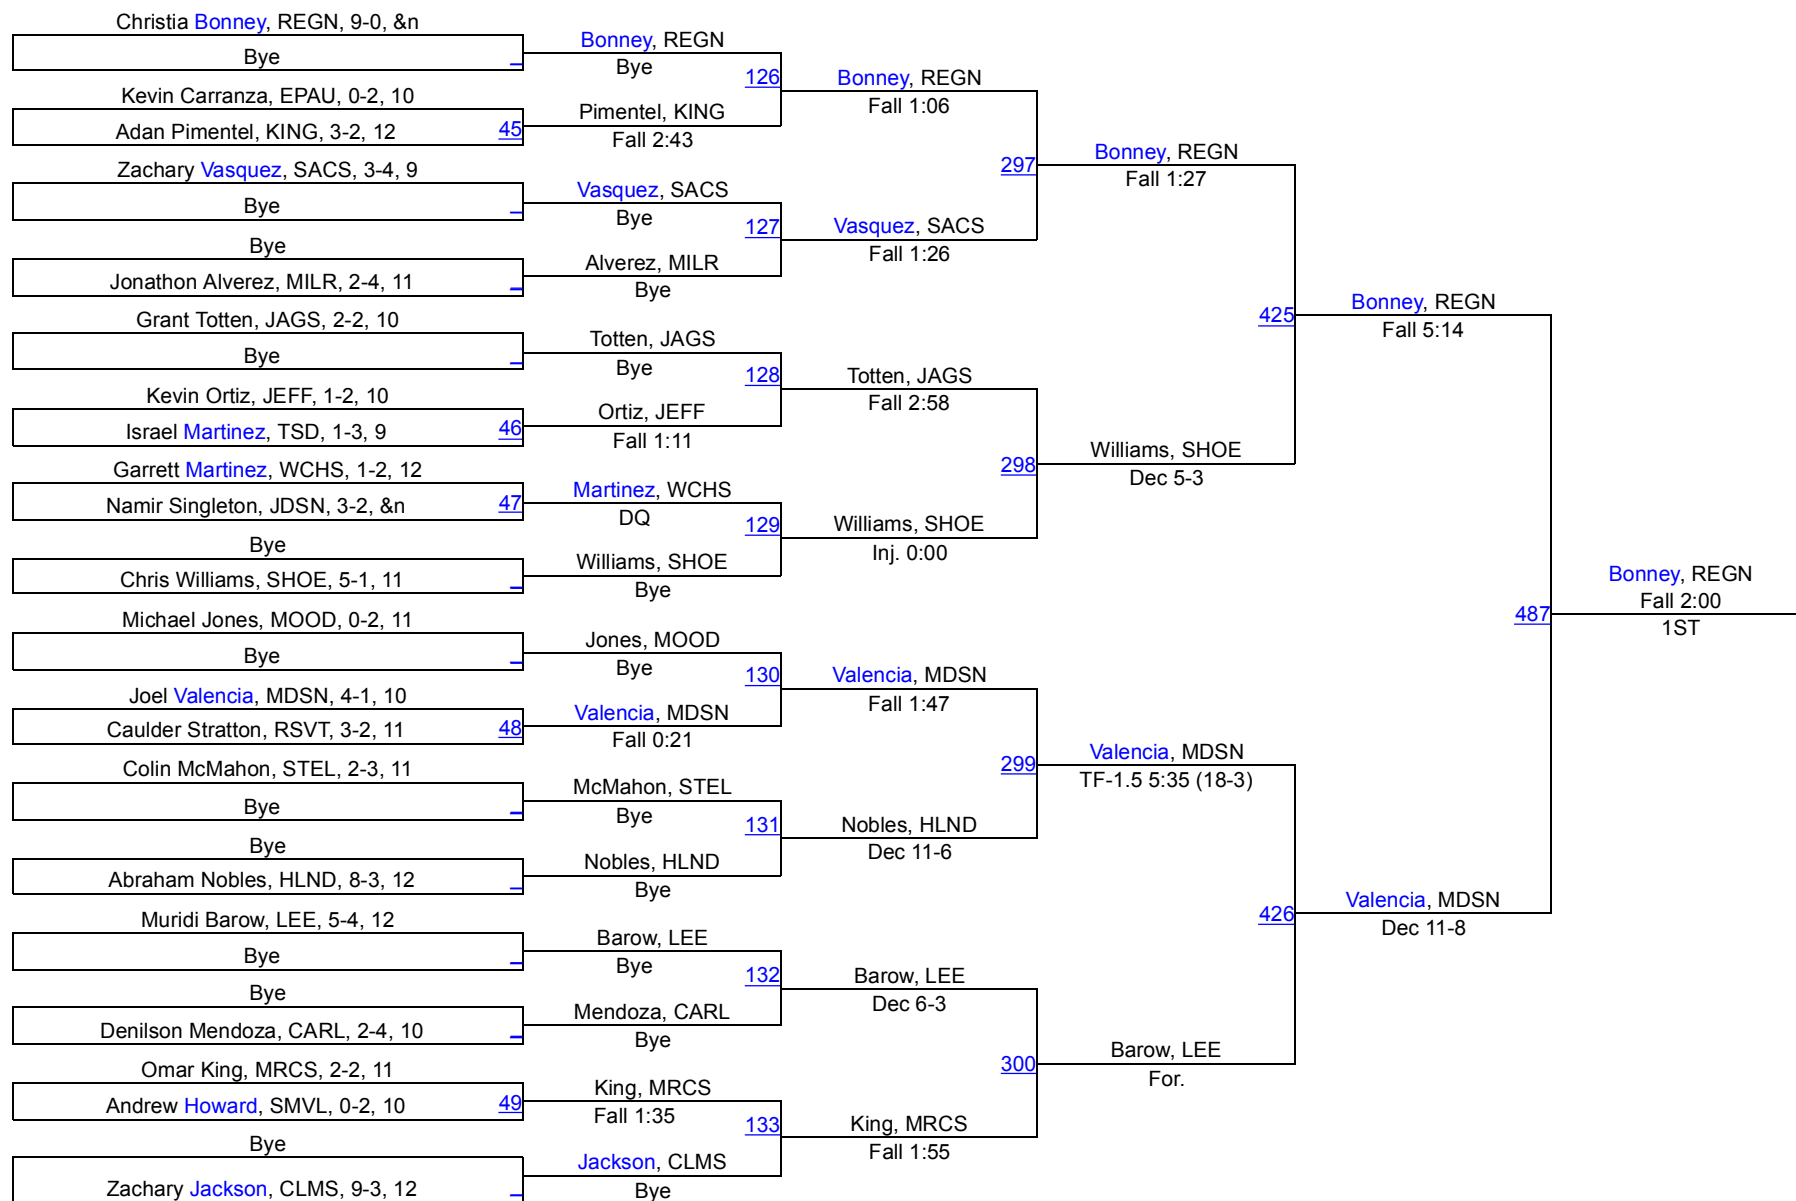

152

152

2016 BOYS Charger Classic

160

160

2016 BOYS Charger Classic

170

2016 BOYS Charger Classic