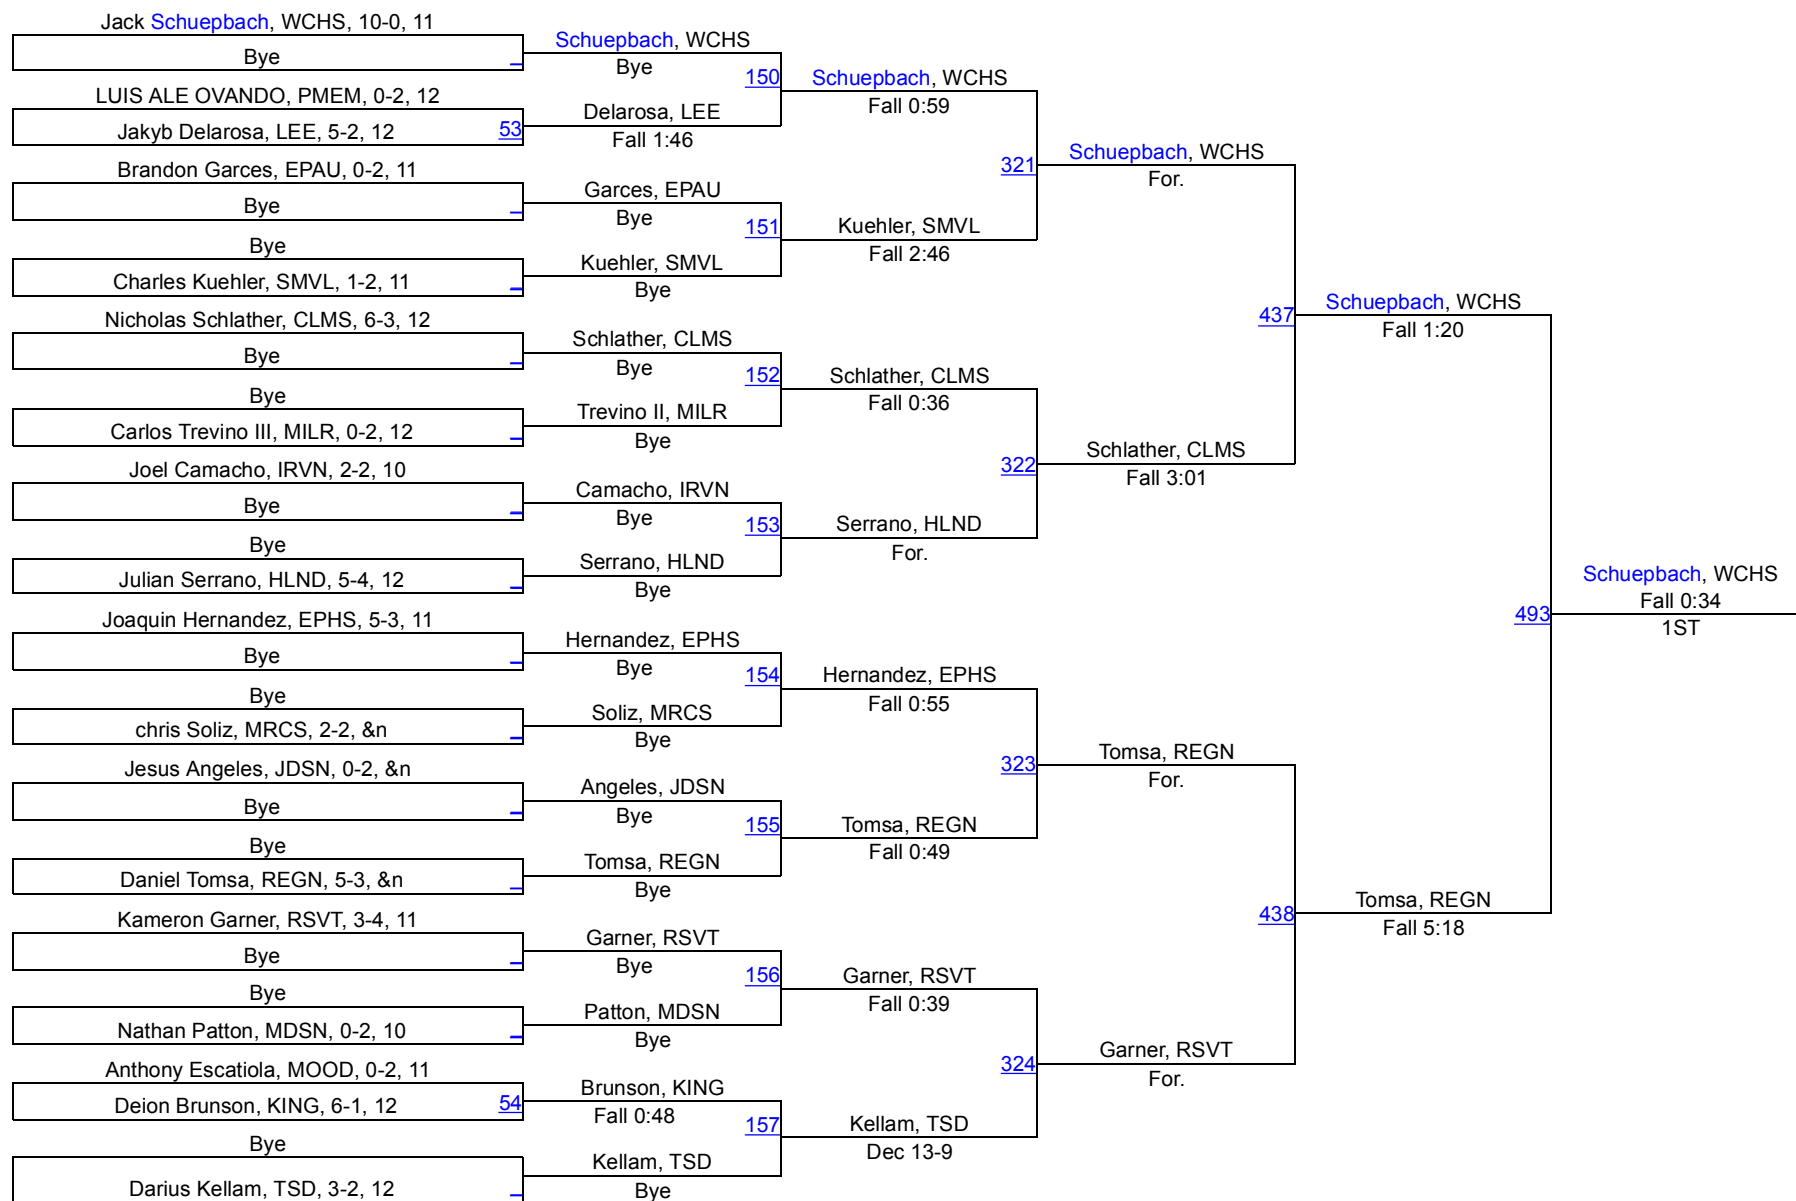

182

182

2016 BOYS Charger Classic

195

2016 BOYS Charger Classic

220

2016 BOYS Charger Classic

285