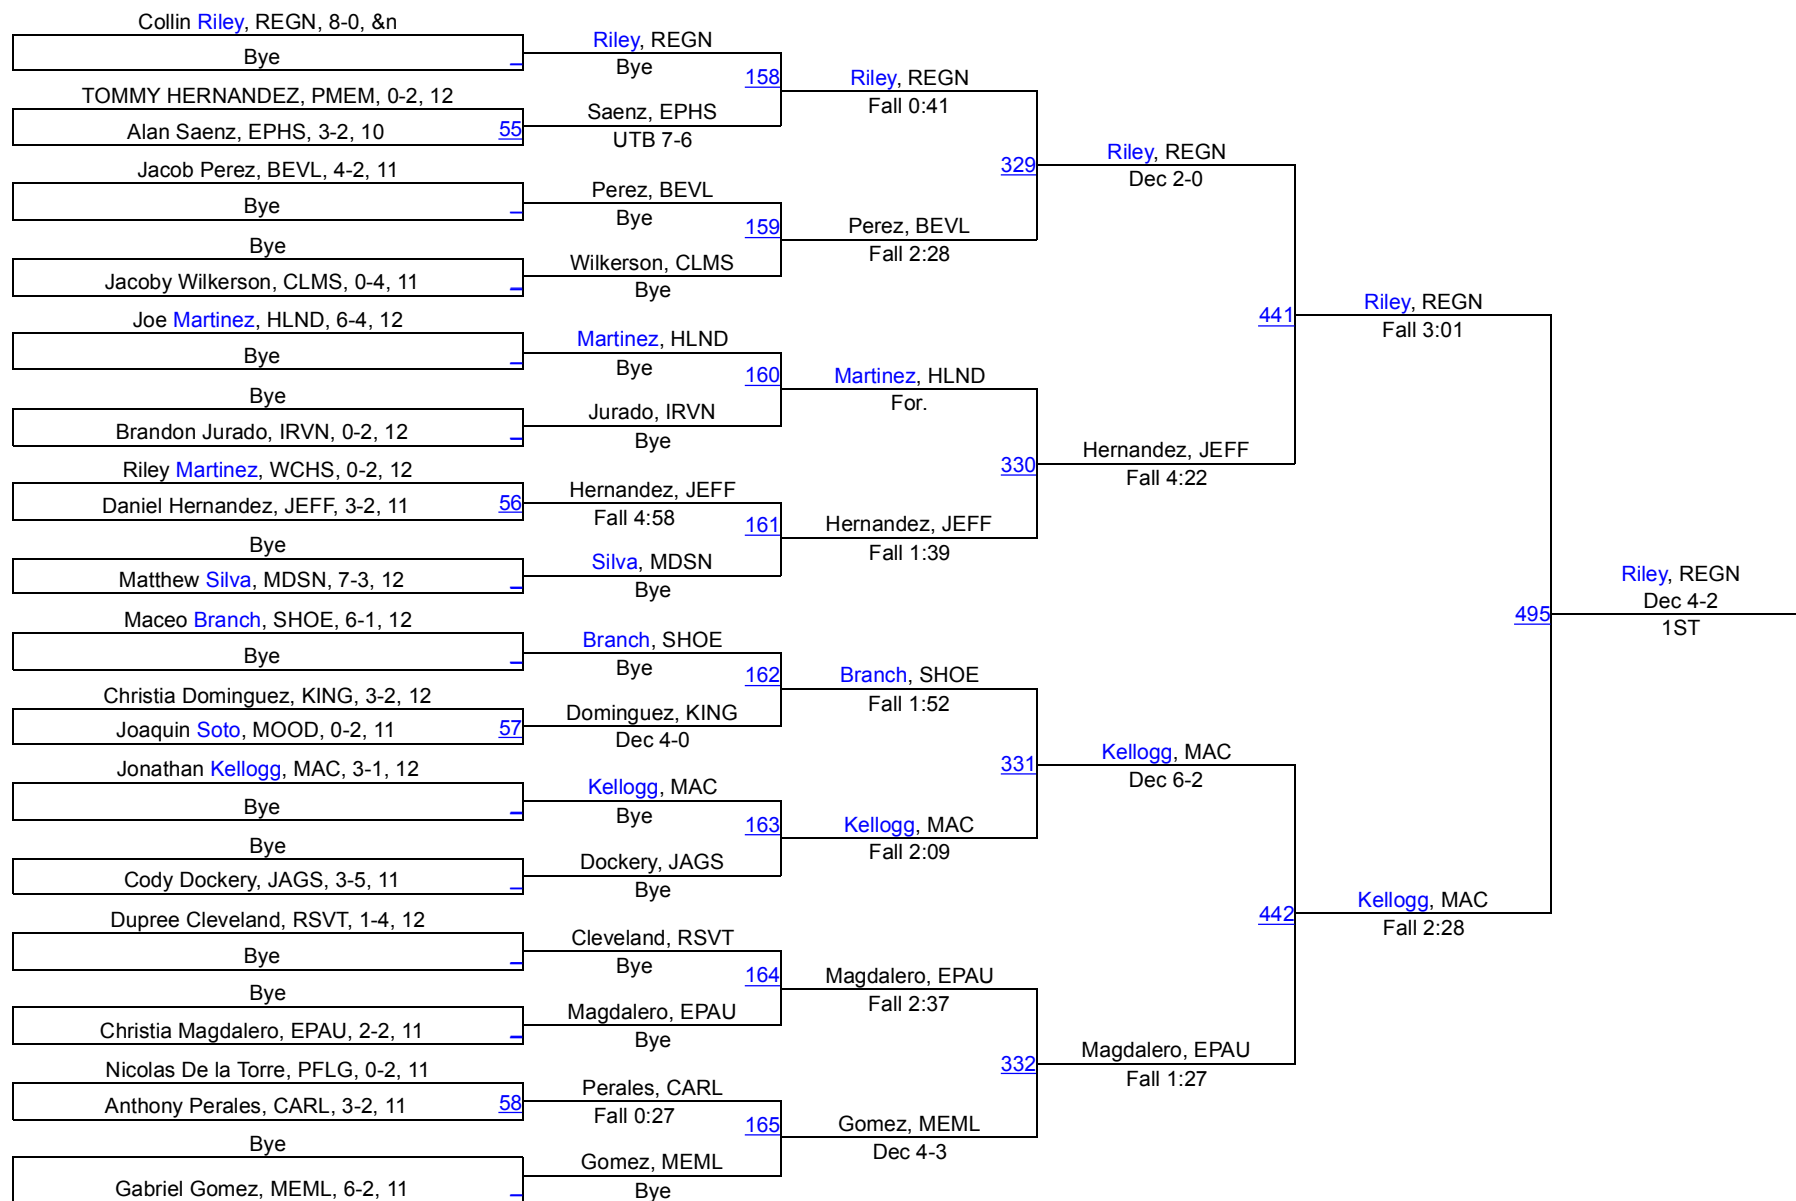

182

182

2016 BOYS Charger Classic

195

2016 BOYS Charger Classic

220

2016 BOYS Charger Classic

285