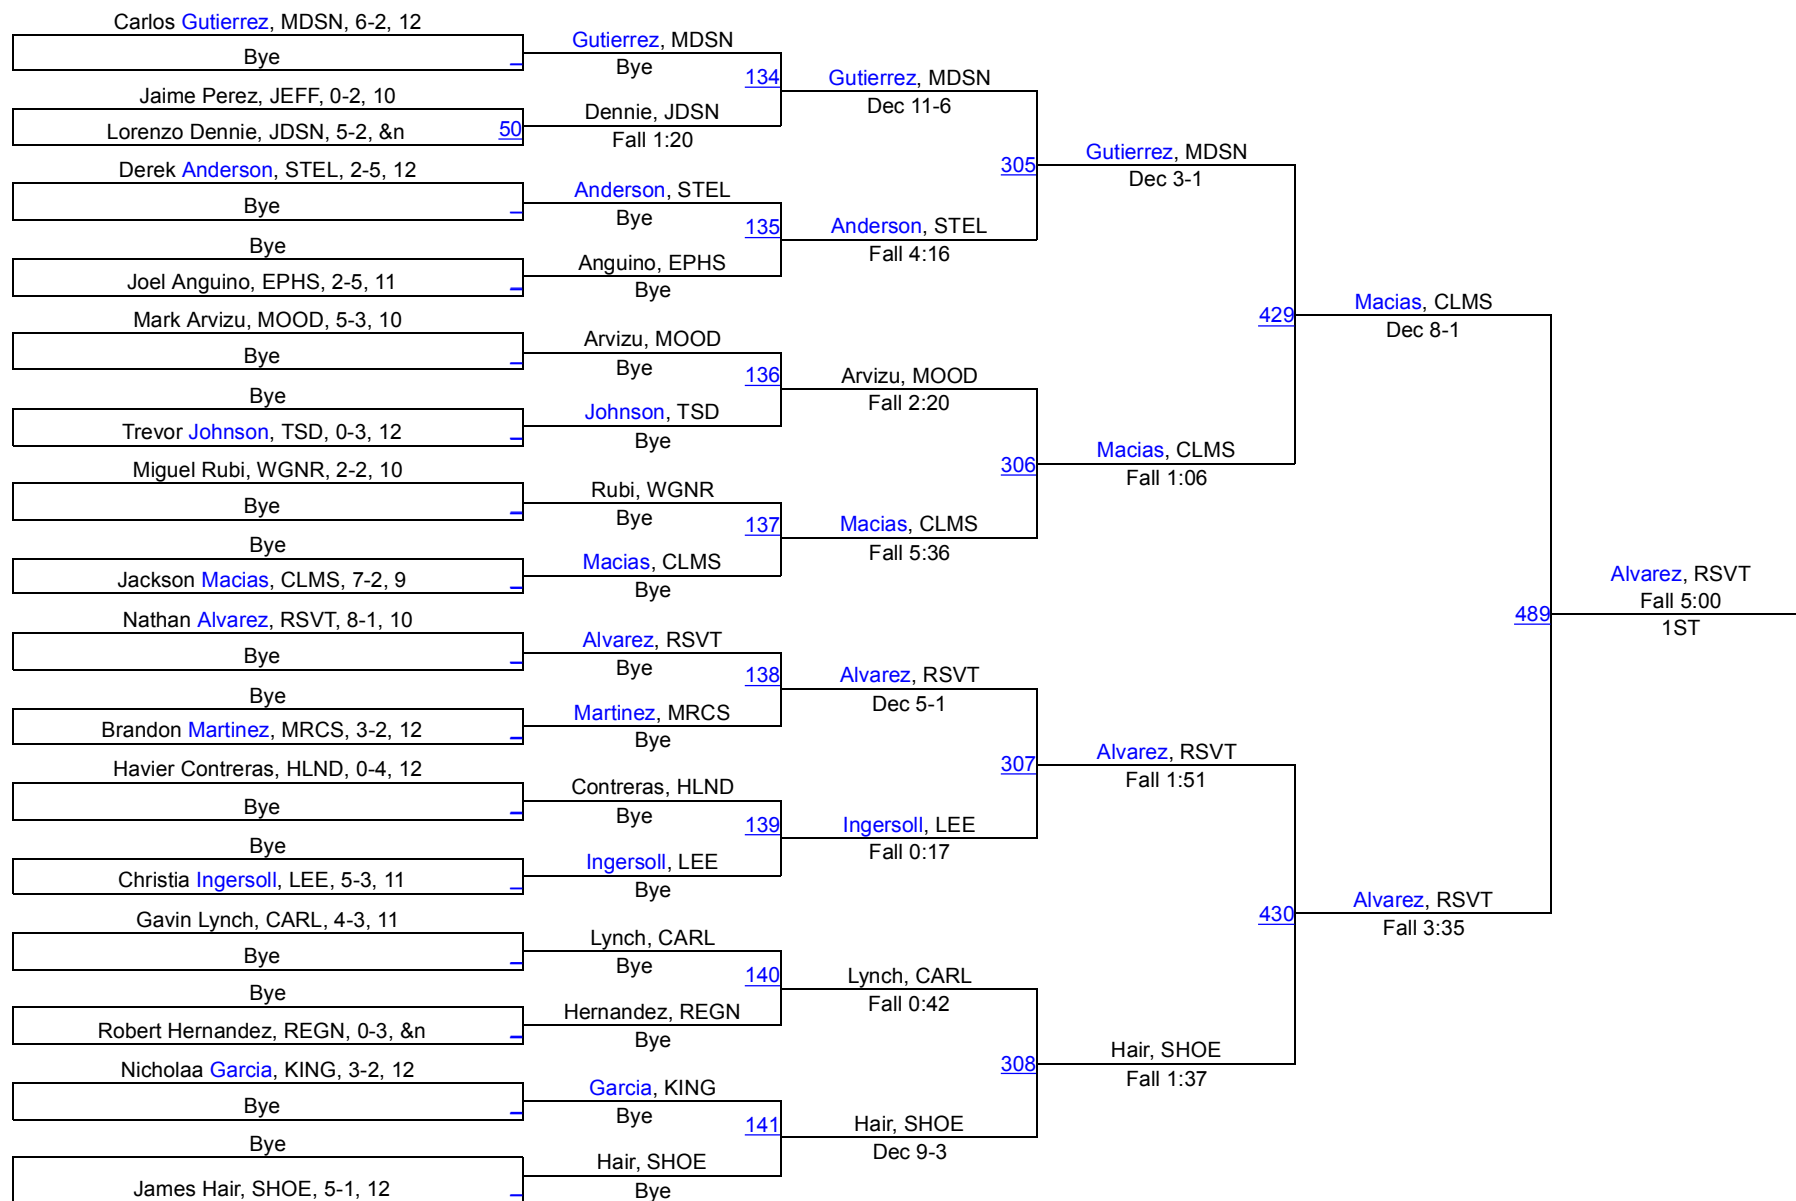

2016 BOYS Charger Classic

182