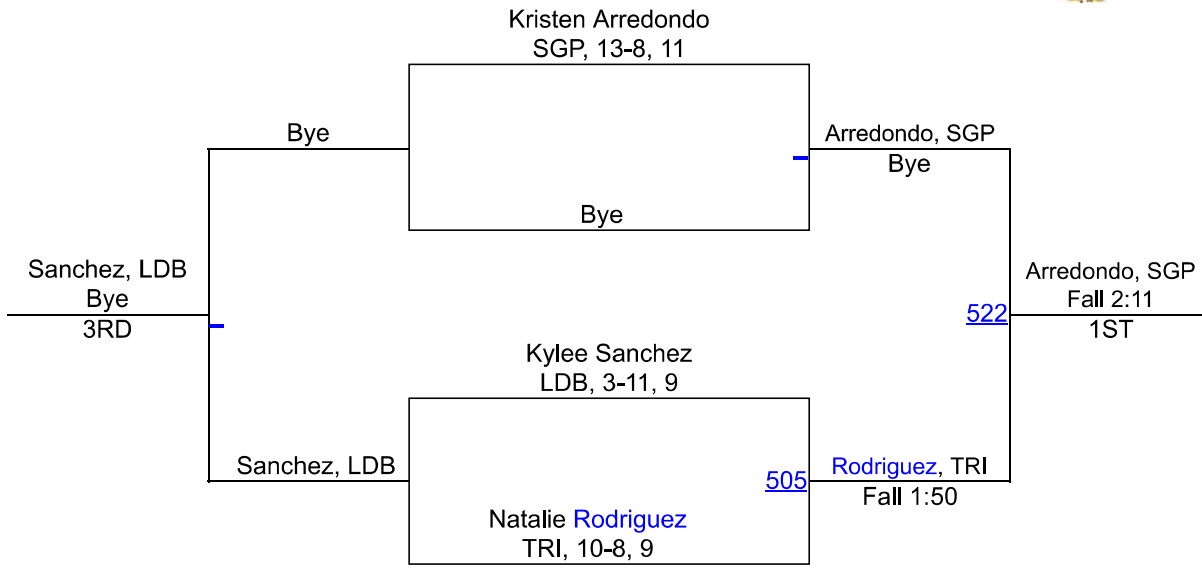

2016 UIL District 5-6A - Girls

95

2016 UIL District 5-6A - Girls

102

2016 UIL District 5-6A - Girls

110

Mack Beggs
TRI, 36-6, 10

523

Rivera, SGP
MD 14-5
1ST

JB Rivera
SGP, 20-1, 11

2016 UIL District 5-6A - Girls

2016 UIL District 5-6A - Girls

128

2016 UIL District 5-6A - Girls

138

2016 UIL District 5-6A - Girls