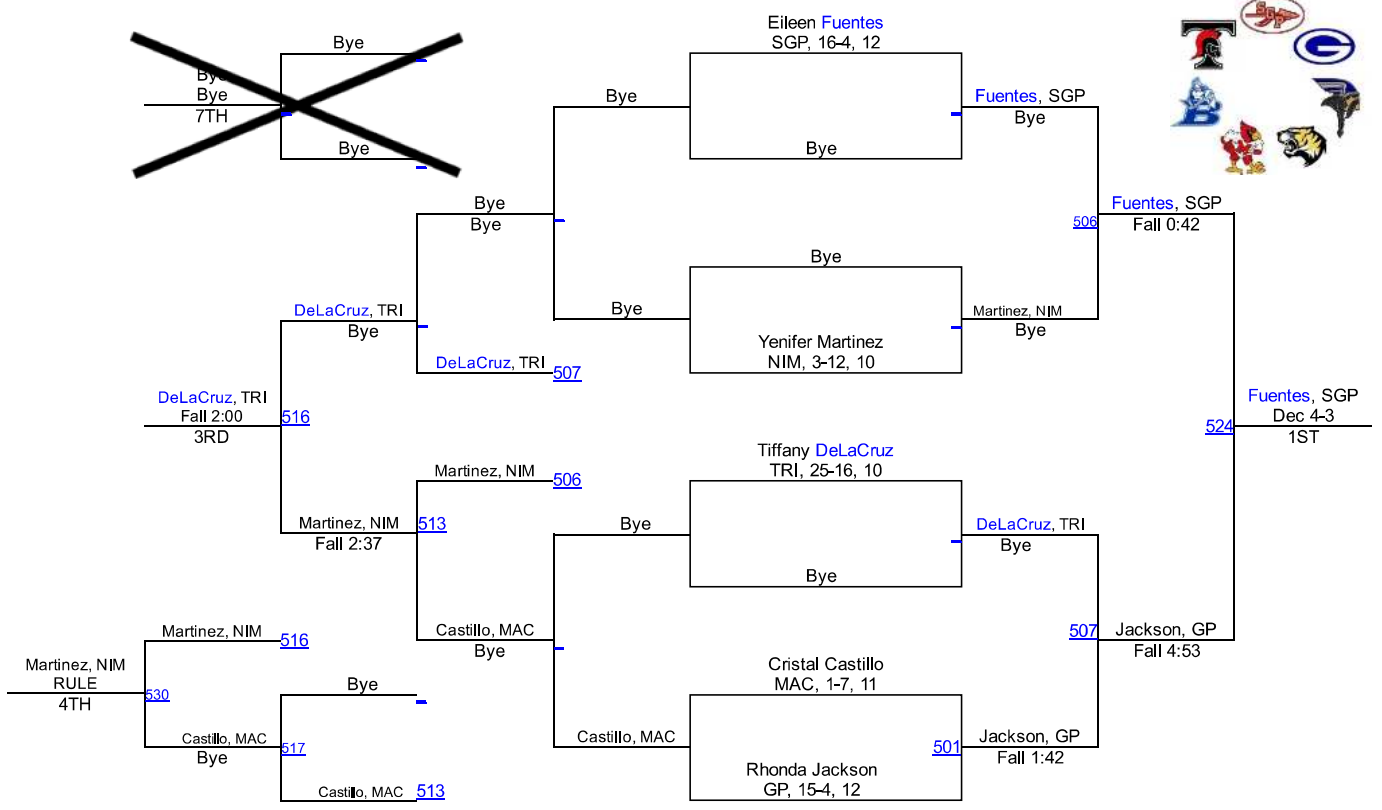

2016 UIL District 5-6A - Girls

95

2016 UIL District 5-6A - Girls

102

2016 UIL District 5-6A - Girls

110

Mack Beggs
TRI, 36-6, 10

523

Rivera, SGP
MD 14-5
1ST

JB Rivera
SGP, 20-1, 11

2016 UIL District 5-6A - Girls

2016 UIL District 5-6A - Girls

128

2016 UIL District 5-6A - Girls

138

2016 UIL District 5-6A - Girls