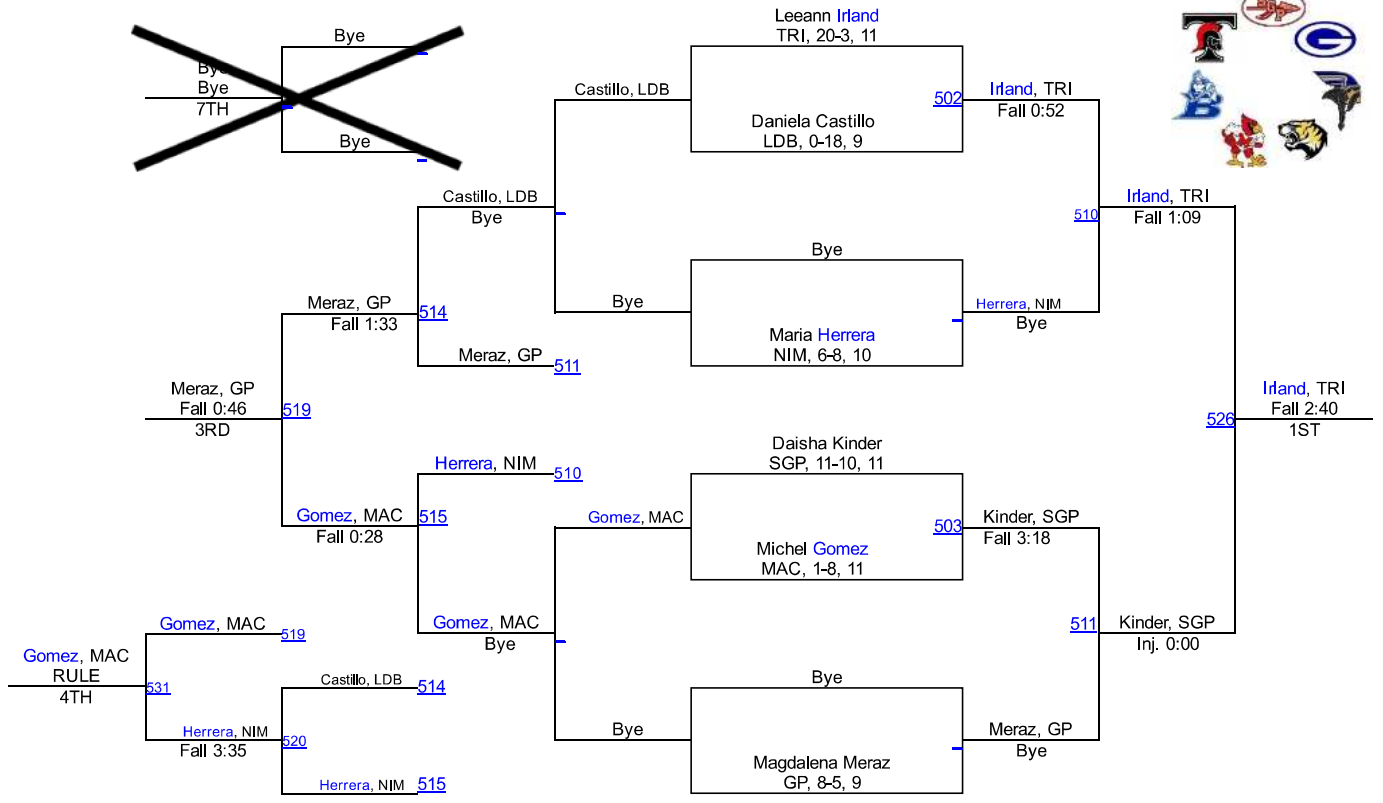

Rivera, SGP
MD 14-5
1ST

JB Rivera
SGP, 20-1, 11

2016 UIL District 5-6A - Girls

2016 UIL District 5-6A - Girls

128

2016 UIL District 5-6A - Girls

138

2016 UIL District 5-6A - Girls

148

2016 UIL District 5-6A - Girls

165

Passion Hollins
TRI, 22-2, 11

528

Hollins, TRI
Fall 0:48
1ST

Cecilia Villatoro
NIM, 2-5, 12

2016 UIL District 5-6A - Girls