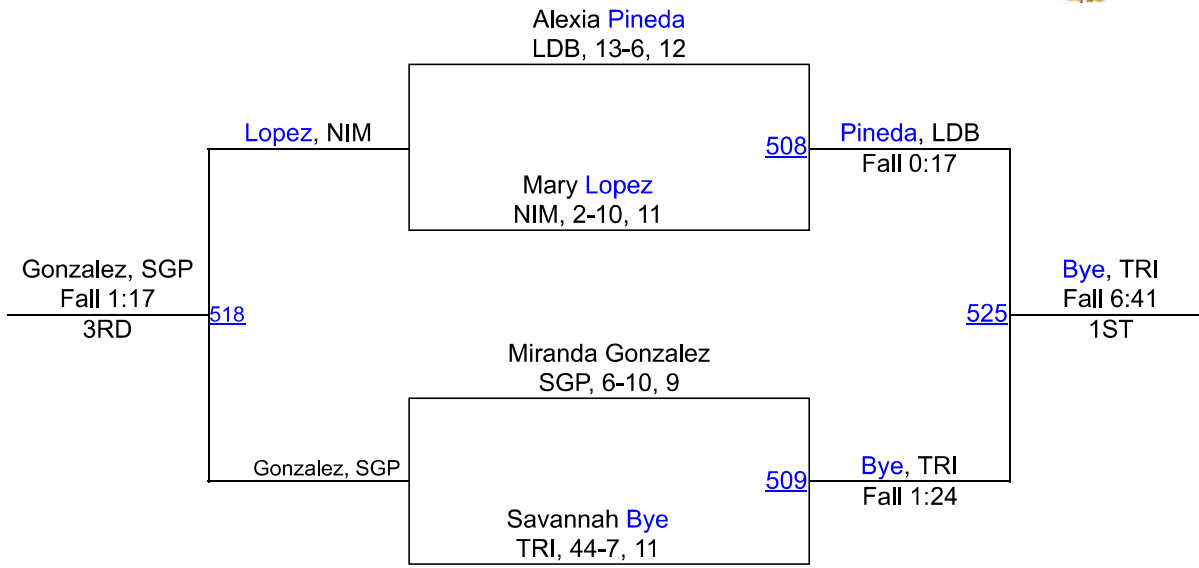

Rivera, SGP
MD 14-5
1ST

JB Rivera
SGP, 20-1, 11

2016 UIL District 5-6A - Girls

2016 UIL District 5-6A - Girls

128

2016 UIL District 5-6A - Girls

138

2016 UIL District 5-6A - Girls

148

2016 UIL District 5-6A - Girls

165

Passion Hollins
TRI, 22-2, 11

528

Hollins, TRI
Fall 0:48
1ST

Cecilia Villatoro
NIM, 2-5, 12

2016 UIL District 5-6A - Girls