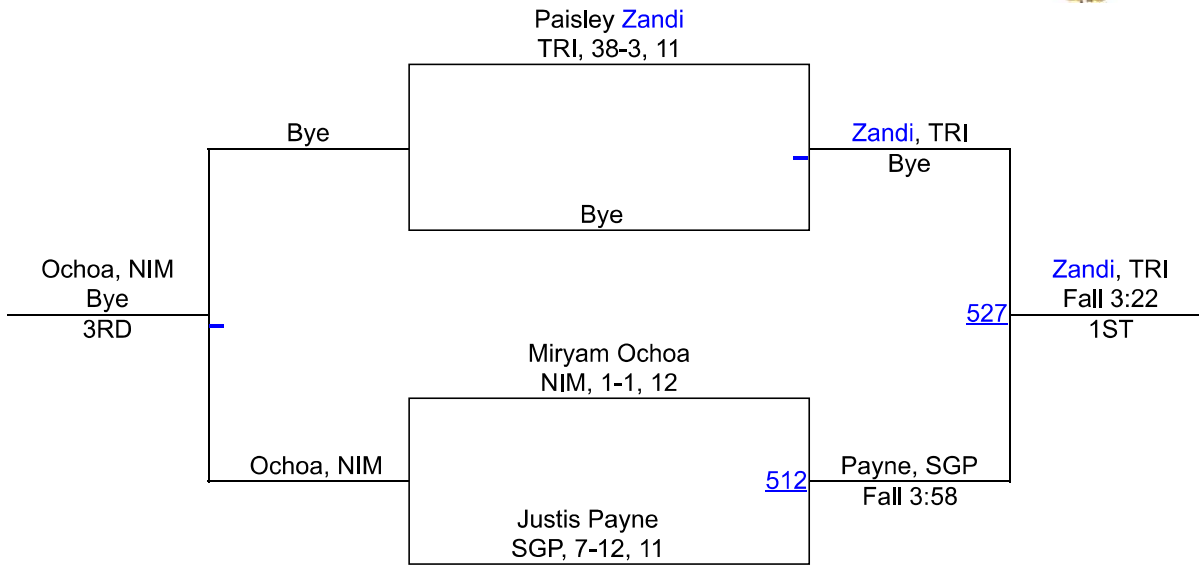

2016 UIL District 5-6A - Girls

148