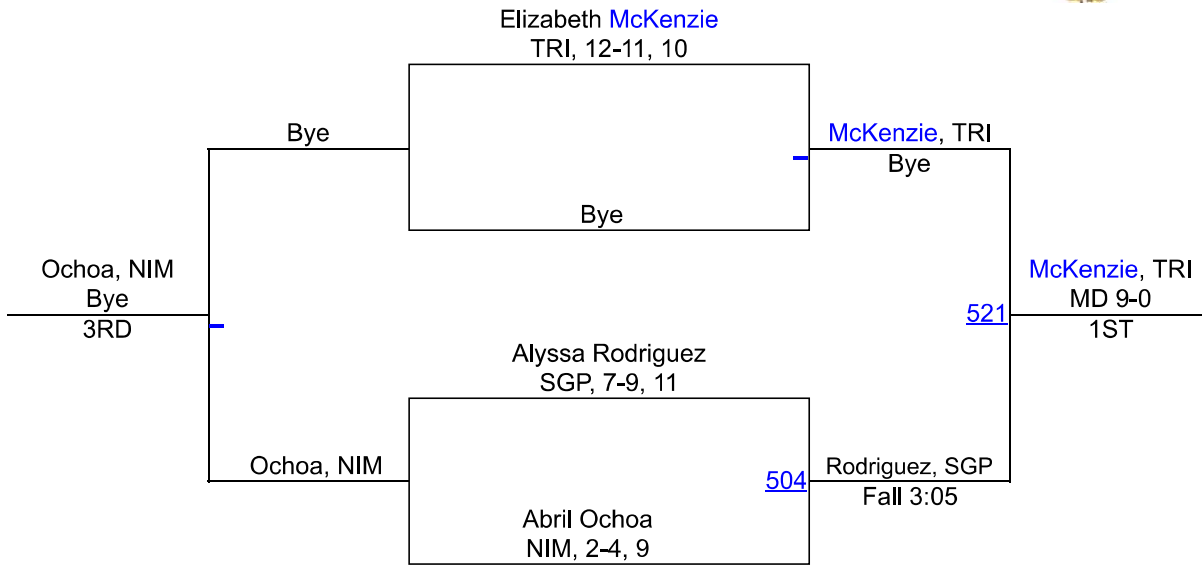

2016 UIL District 5-6A - Girls

95

2016 UIL District 5-6A - Girls

102

2016 UIL District 5-6A - Girls

110

Mack Beggs
TRI, 36-6, 10

523

Rivera, SGP
MD 14-5
1ST

JB Rivera
SGP, 20-1, 11

2016 UIL District 5-6A - Girls

2016 UIL District 5-6A - Girls

128

2016 UIL District 5-6A - Girls

138

2016 UIL District 5-6A - Girls