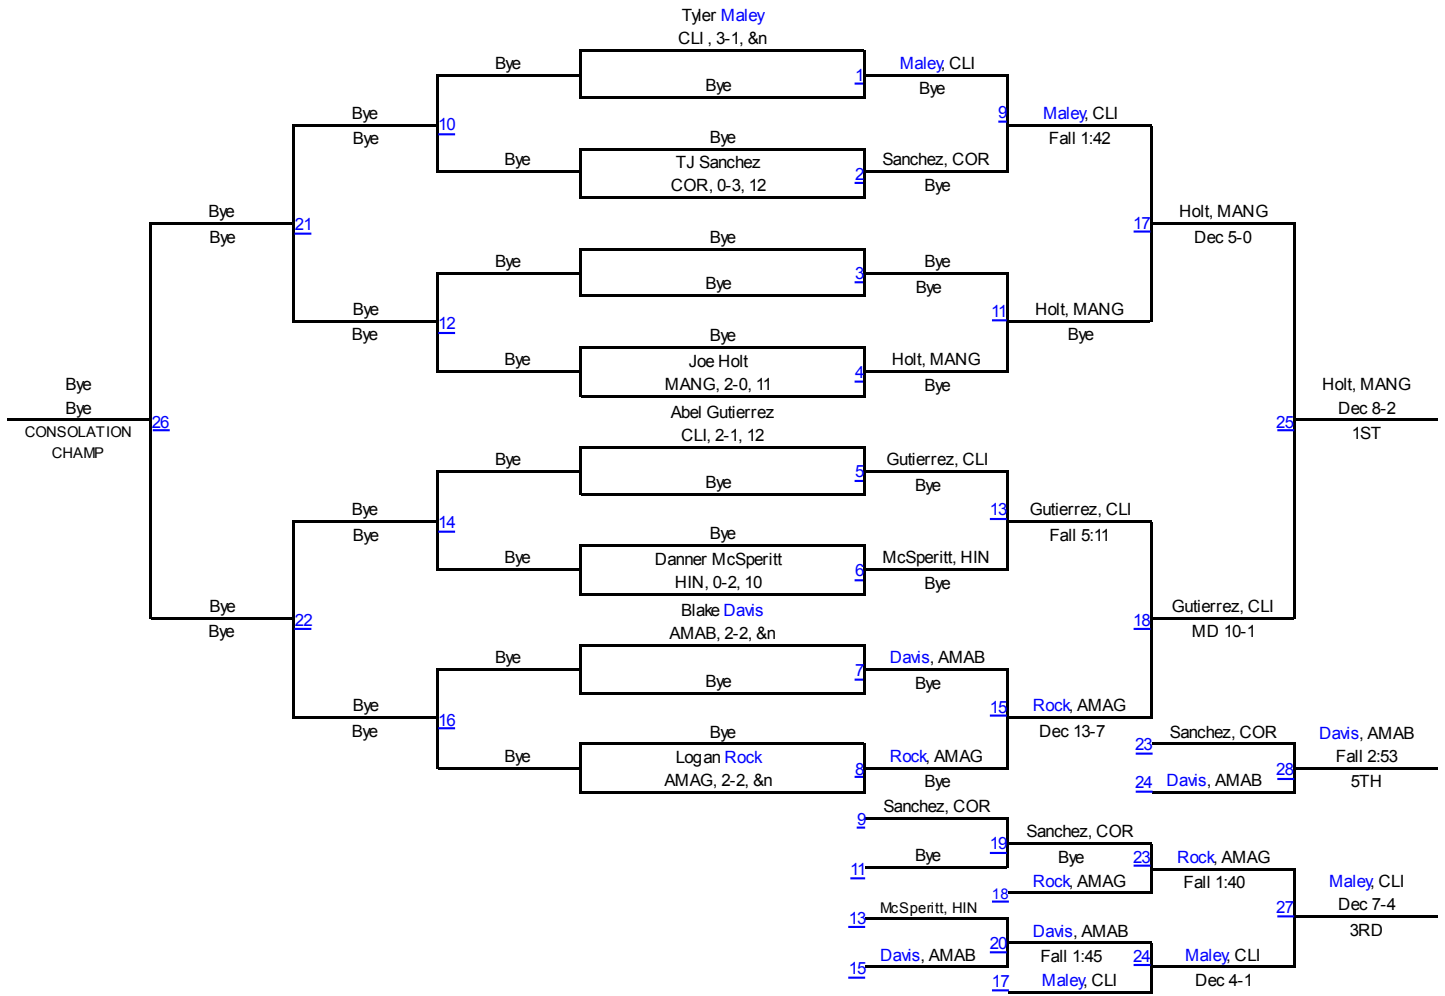

# Max Dippel Memorial - Saturday

145

# Max Dippel Memorial - Saturday

160