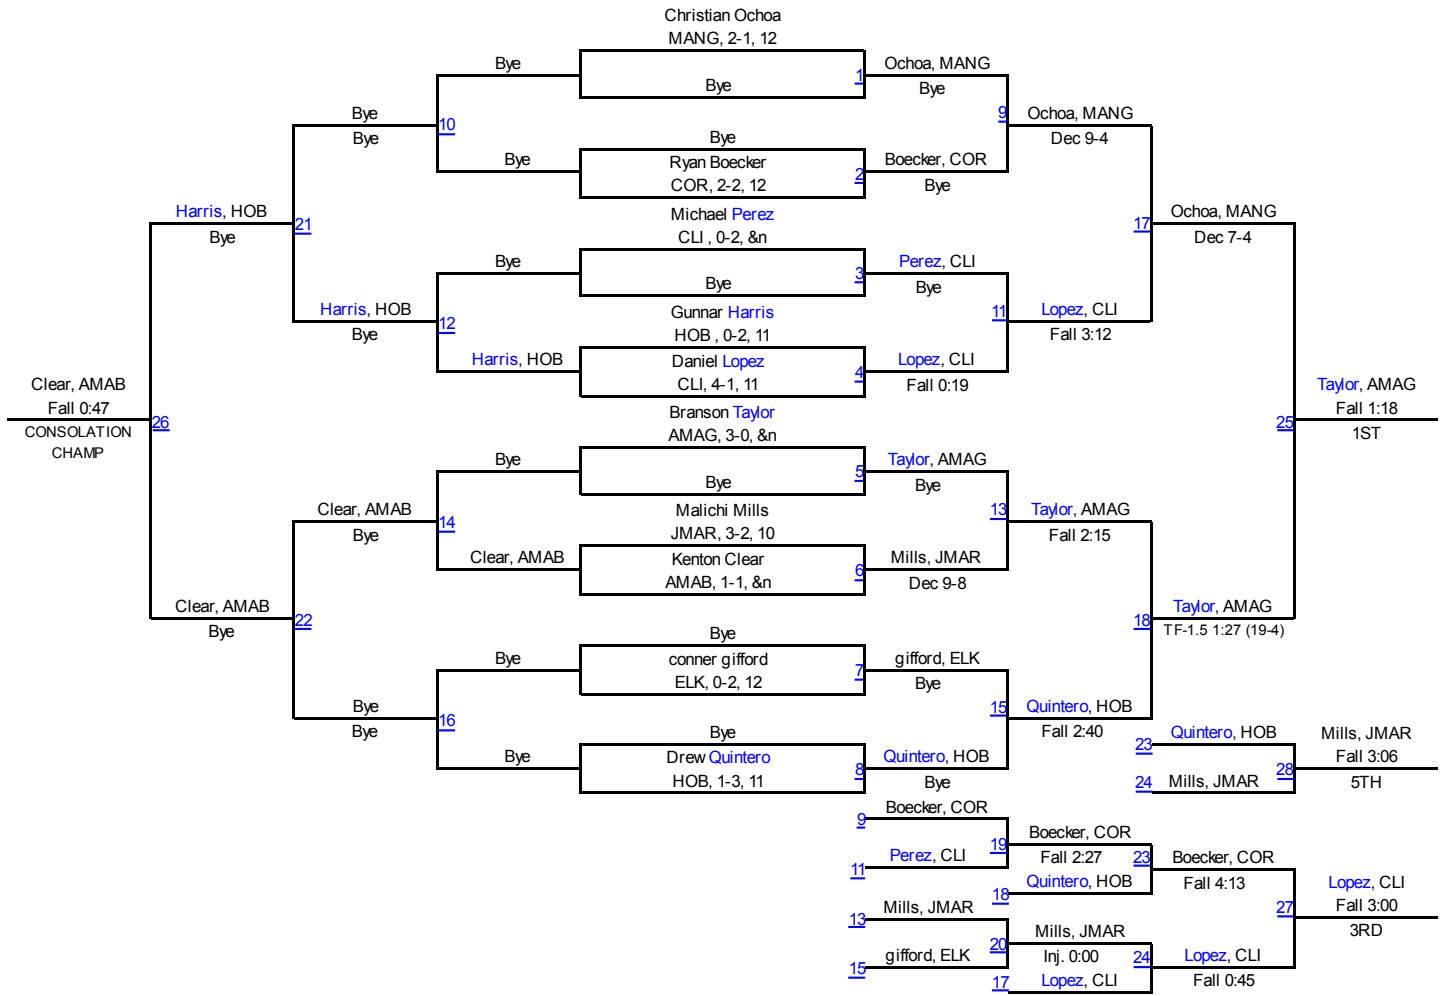

Max Dippel Memorial - Saturday

170