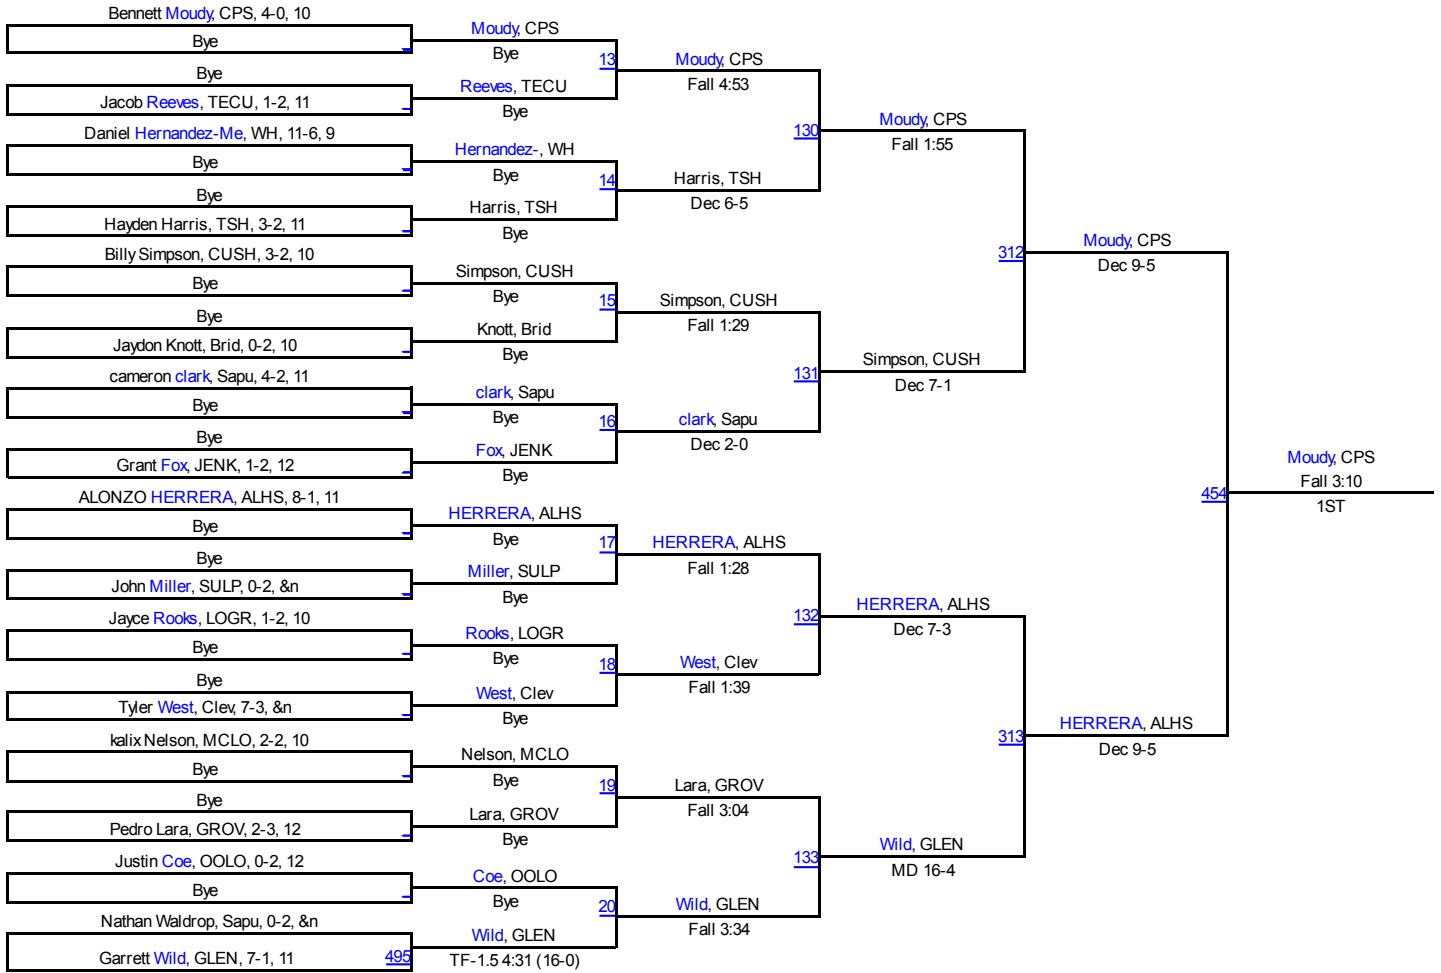

2015 Chuck West Invitational

120