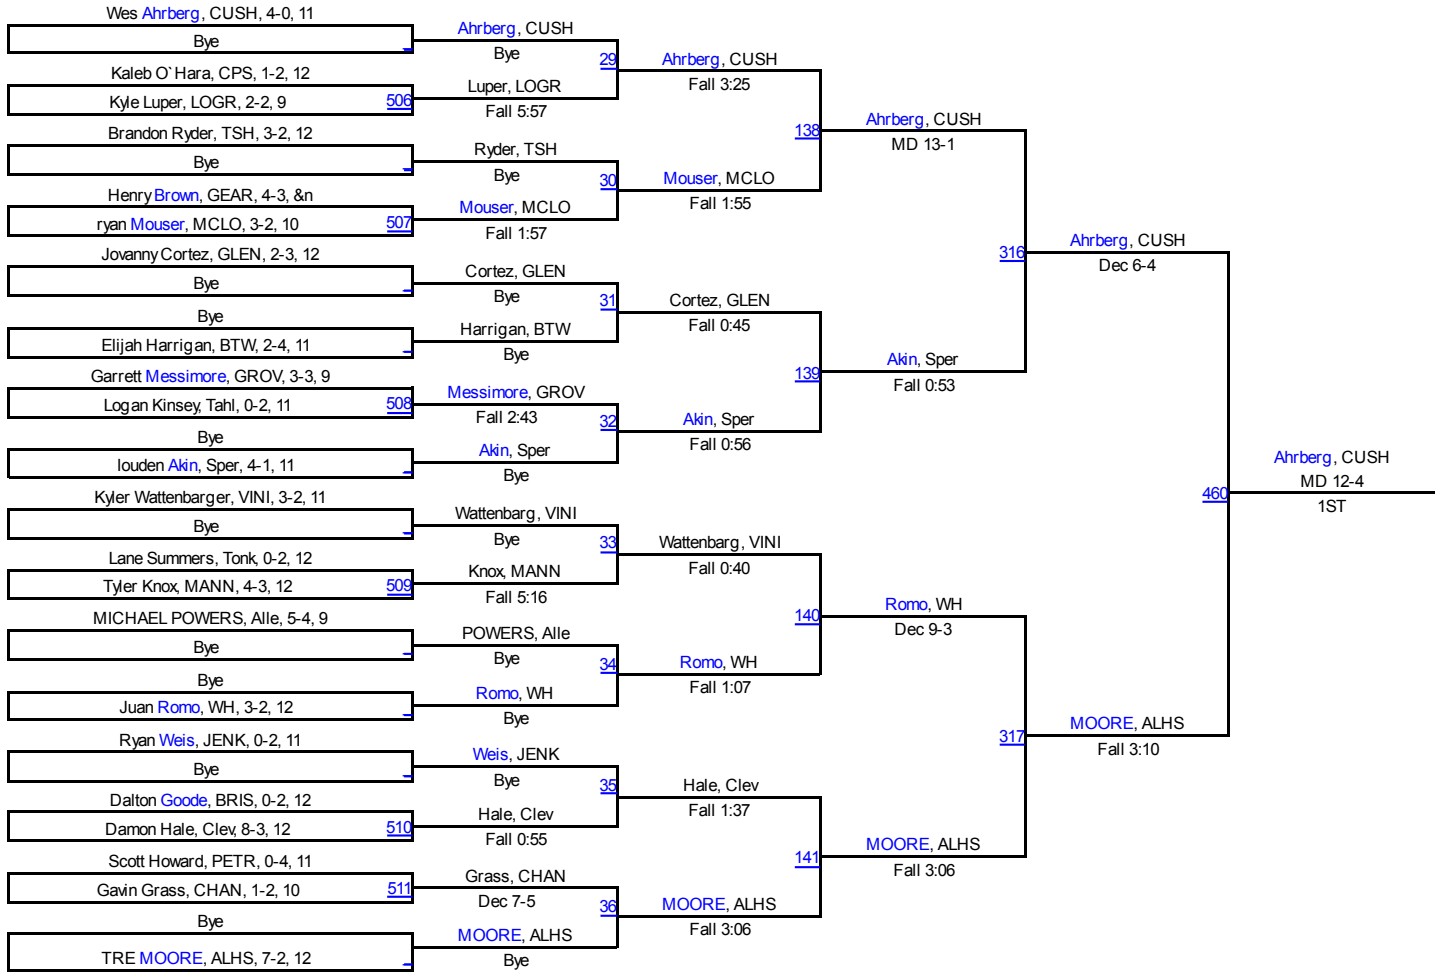

2015 Chuck West Invitational