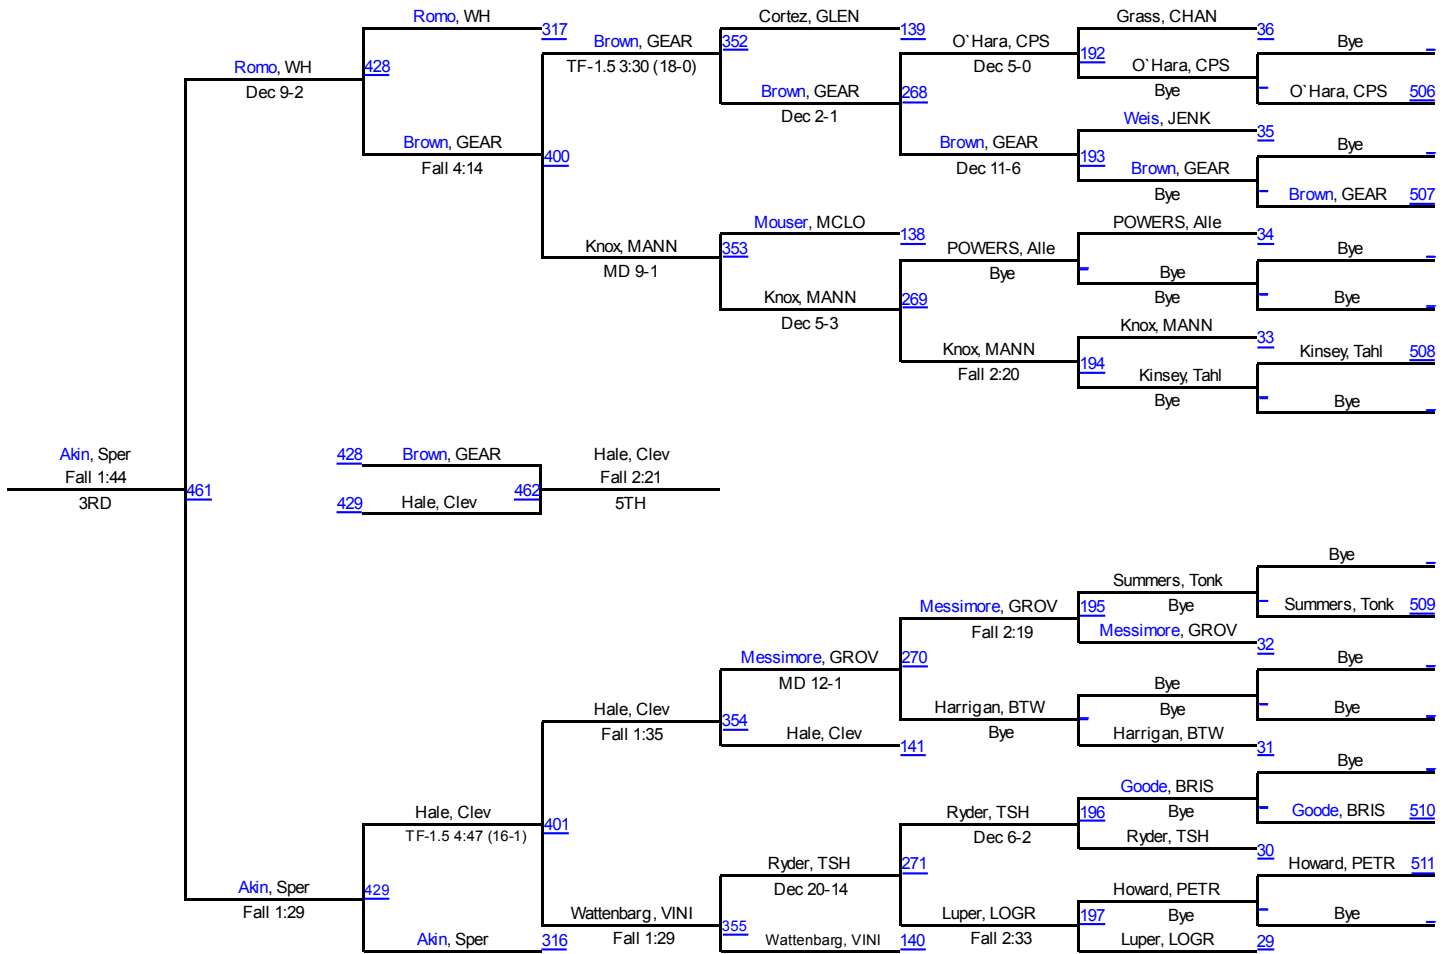

# 2015 Chuck West Invitational

120

# 2015 Chuck West Invitational

Tate Medlin, TSH, 4-2, 12	Medlin, TSH				
Bye	Bye	21	Medlin, TSH		
Jesse Martin, GROV, 2-3, 11	Martin, GROV		Fall 3:10		
Kanyon Guffey, MANN, 0-3, 11	TF-1.5 3:58 (17-1)			134	DOOLEY, ALHS
TRENT DOOLEY, ALHS, 12-1, 9	DOOLEY, ALHS		Fall 1:17		
Cameron Leetka, TECU, 4-2, 12	Fall 3:44	22	DOOLEY, ALHS		
Ricky Turner, CPS, 6-2, 10	Turner, CPS		Fall 3:09		
Garrett Medlock, Tahl, 1-2, 10	Fall 2:24				
Gage Edwards, VINI, 2-2, 10	Edwards, VINI			314	DOOLEY, ALHS
Bye	Bye	23	Hampton, Tonk		
Brayden Hampton, Tonk, 2-2, 9	Hampton, Tonk		Dec 2-0		
Ben Wagman, BTW, 1-5, 10	Fall 2:43			135	Hight, GLEN
Chase Ballew, Keys, 0-3, 10	frew, Sapu		Fall 5:32		
tanner frew, Sapu, 4-2, 10	TF-1.5 5:49 (19-4)	24	Hight, GLEN		
Bye	Hight, GLEN		Fall 3:55		
Gage Hight, GLEN, 6-1, 9	Bye				
Bobby Abernathy, BRIS, 1-2, 10	Abernathy, BRIS				DOOLEY, ALHS
Bye	Bye	25	brown, LOGR		Fall 4:50
Travis brown, LOGR, 2-2, 9	brown, LOGR		Fall 1:14		1ST
Eli Phibbs, PETR, 0-6, 11	Fall 0:30				
Takaya Matsuki, WH, 7-7, 9	Briggs, OOLO			136	Briggs, OOLO
Brankin Briggs, OOLO, 3-3, 11	Fall 1:08	26	Briggs, OOLO		Fall 3:54
Bye	hall, MCLO		MD 18-5		
blake hall, MCLO, 3-2, 9	Bye				
Madie Dekker, Clev, 1-2, 10	Smith, Sapu				315
Zach Smith, Sapu, 1-2, &n	Dec 8-2	27	Dahl, SULP		Walsh, CUSH
Zac Dahl, SULP, 2-2, 11	Dahl, SULP		Fall 1:53		Fall 3:25
JEFF FRANKS, Alle, 5-4, 10	Fall 4:27				
Ausha Stafford, HOBA, 0-3, 12	Daniels, JENK			137	Walsh, CUSH
Austin Daniels, JENK, 2-2, 10	Fall 1:03	28	Walsh, CUSH		MD 12-4
Bye	Walsh, CUSH		Dec 5-2		
Austin Walsh, CUSH, 3-1, &n	Bye				

# 2015 Chuck West Invitational