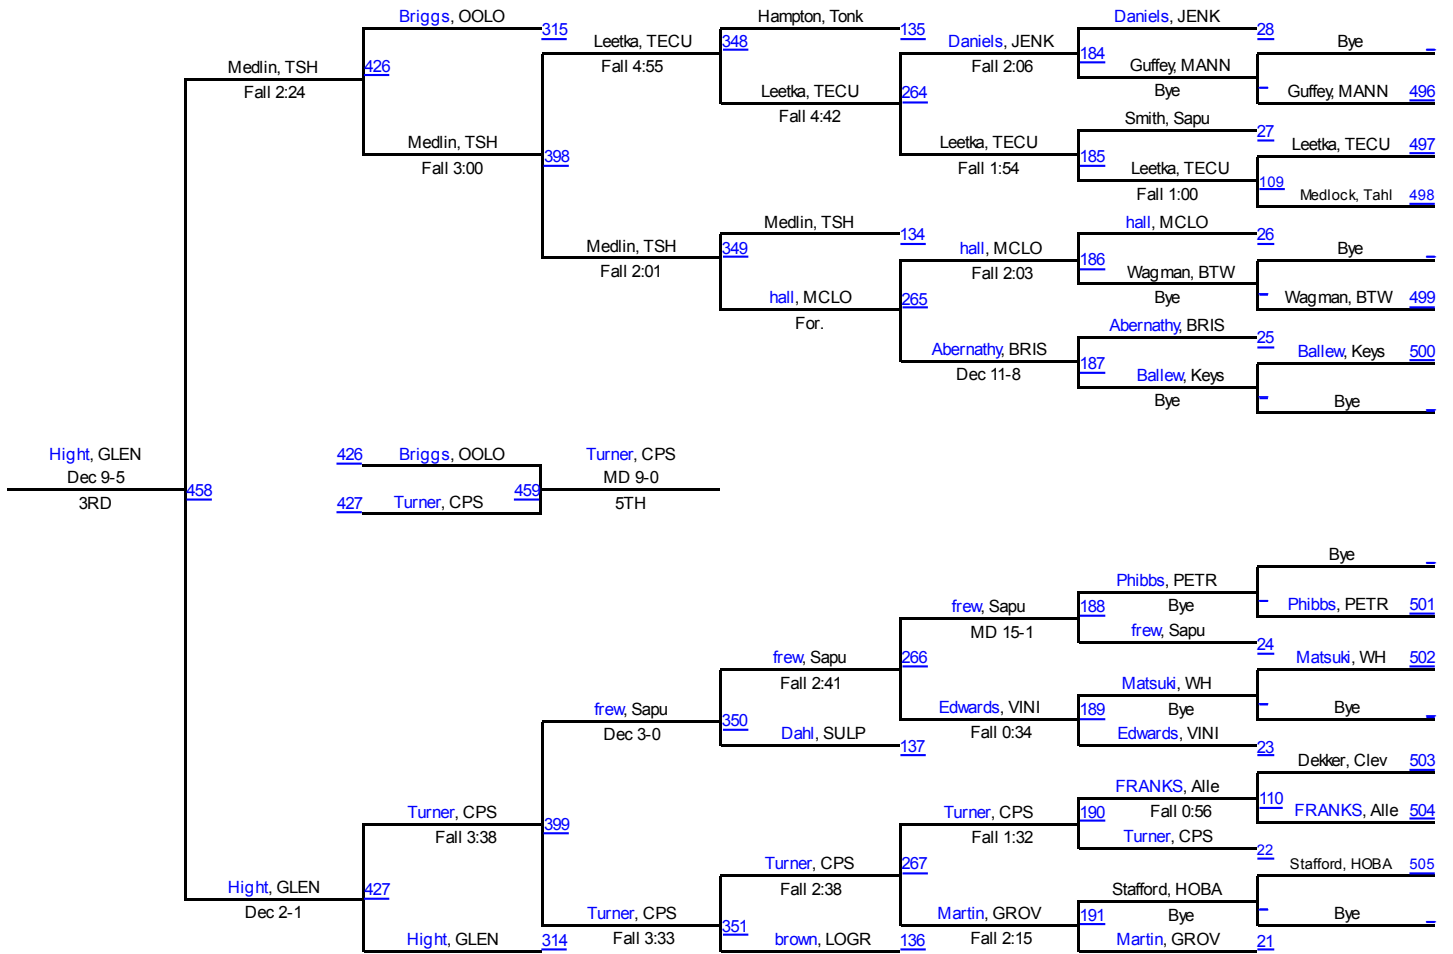

# 2015 Chuck West Invitational

120

# 2015 Chuck West Invitational

Tate Medlin, TSH, 4-2, 12	Medlin, TSH				
Bye	Bye	21	Medlin, TSH		
Jesse Martin, GROV, 2-3, 11	Martin, GROV		Fall 3:10		
Kanyon Guffey, MANN, 0-3, 11	TF-1.5 3:58 (17-1)			134	DOOLEY, ALHS
TRENT DOOLEY, ALHS, 12-1, 9	DOOLEY, ALHS		Fall 1:17		
Cameron Leetka, TECU, 4-2, 12	Fall 3:44	22	DOOLEY, ALHS		
Ricky Turner, CPS, 6-2, 10	Turner, CPS		Fall 3:09		
Garrett Medlock, Tahl, 1-2, 10	Fall 2:24				
Gage Edwards, VINI, 2-2, 10	Edwards, VINI			314	DOOLEY, ALHS
Bye	Bye	23	Hampton, Tonk		
Brayden Hampton, Tonk, 2-2, 9	Hampton, Tonk		Dec 2-0		
Ben Wagman, BTW, 1-5, 10	Fall 2:43			135	Hight, GLEN
Chase Ballew, Keys, 0-3, 10	frew, Sapu		Fall 5:32		
tanner frew, Sapu, 4-2, 10	TF-1.5 5:49 (19-4)	24	Hight, GLEN		
Bye	Hight, GLEN		Fall 3:55		
Gage Hight, GLEN, 6-1, 9	Bye				
Bobby Abernathy, BRIS, 1-2, 10	Abernathy, BRIS				DOOLEY, ALHS
Bye	Bye	25	brown, LOGR		Fall 4:50
Travis brown, LOGR, 2-2, 9	brown, LOGR		Fall 1:14		1ST
Eli Phibbs, PETR, 0-6, 11	Fall 0:30				
Takaya Matsuki, WH, 7-7, 9	Briggs, OOLO			136	Briggs, OOLO
Brankin Briggs, OOLO, 3-3, 11	Fall 1:08	26	Briggs, OOLO		Fall 3:54
Bye	hall, MCLO		MD 18-5		
blake hall, MCLO, 3-2, 9	Bye				
Madie Dekker, Clev, 1-2, 10	Smith, Sapu				315
Zach Smith, Sapu, 1-2, &n	Dec 8-2	27	Dahl, SULP		Walsh, CUSH
Zac Dahl, SULP, 2-2, 11	Dahl, SULP		Fall 1:53		Fall 3:25
JEFF FRANKS, Alle, 5-4, 10	Fall 4:27				
Ausha Stafford, HOBA, 0-3, 12	Daniels, JENK			137	Walsh, CUSH
Austin Daniels, JENK, 2-2, 10	Fall 1:03	28	Walsh, CUSH		MD 12-4
Bye	Walsh, CUSH		Dec 5-2		
Austin Walsh, CUSH, 3-1, &n	Bye				