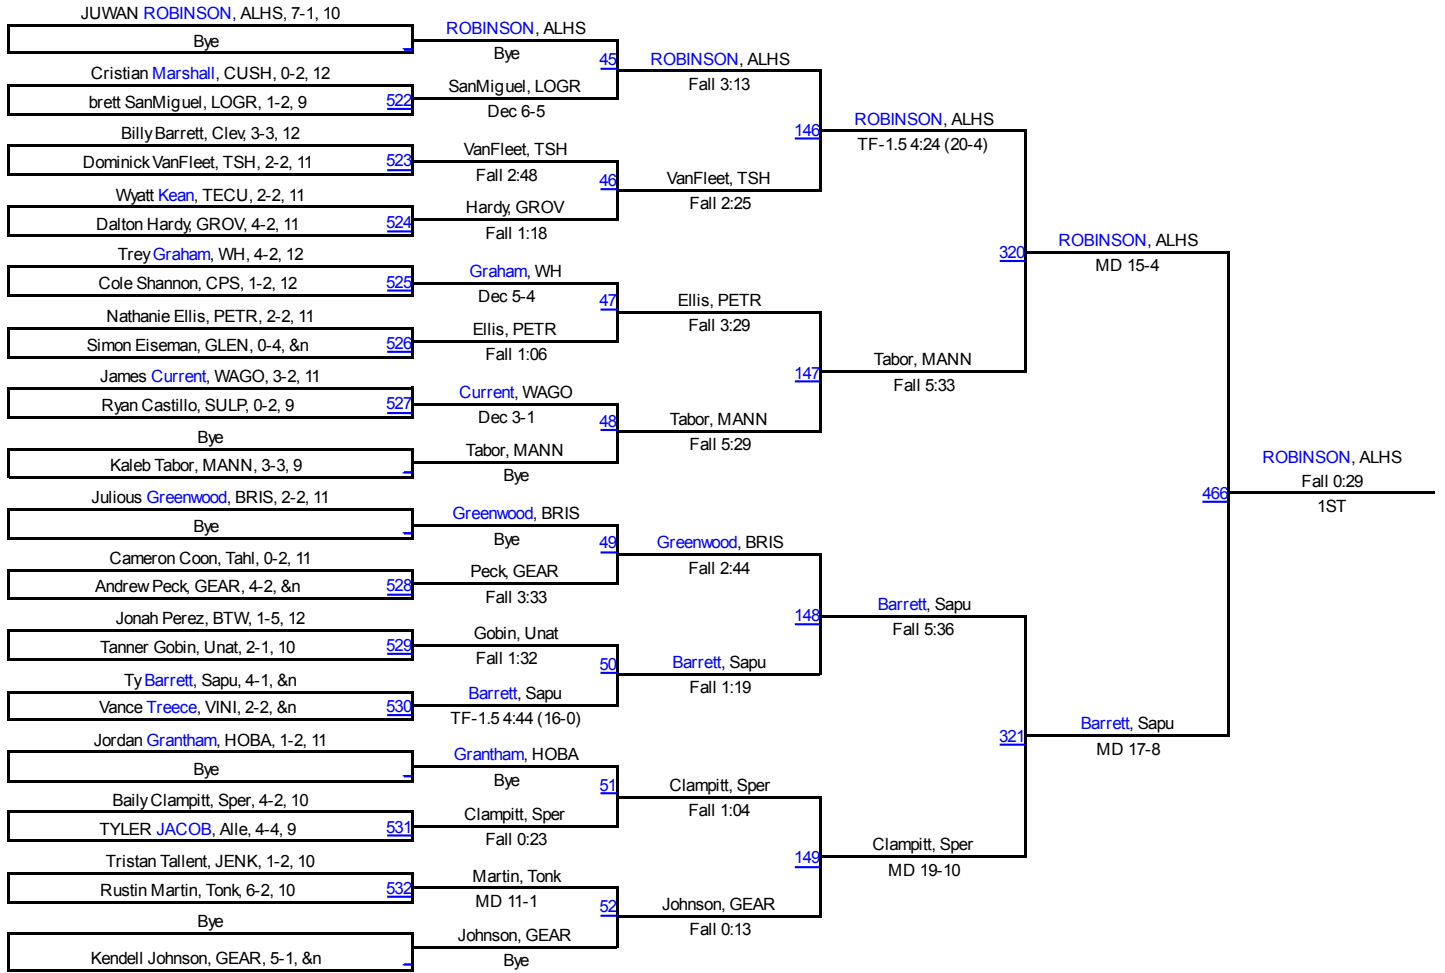

2015 Chuck West Invitational