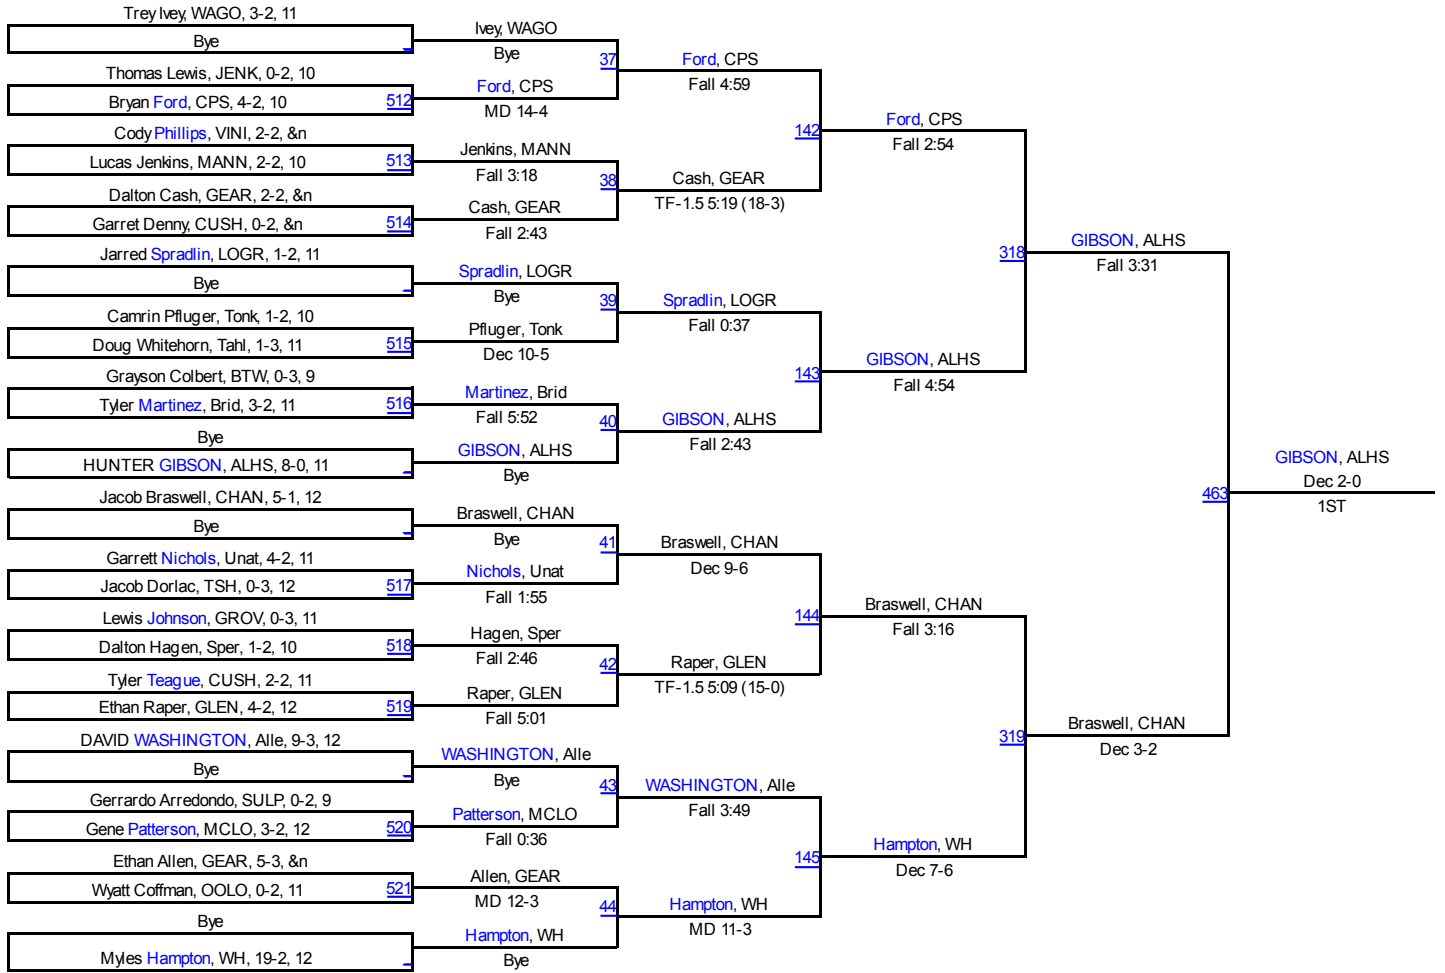

2015 Chuck West Invitational