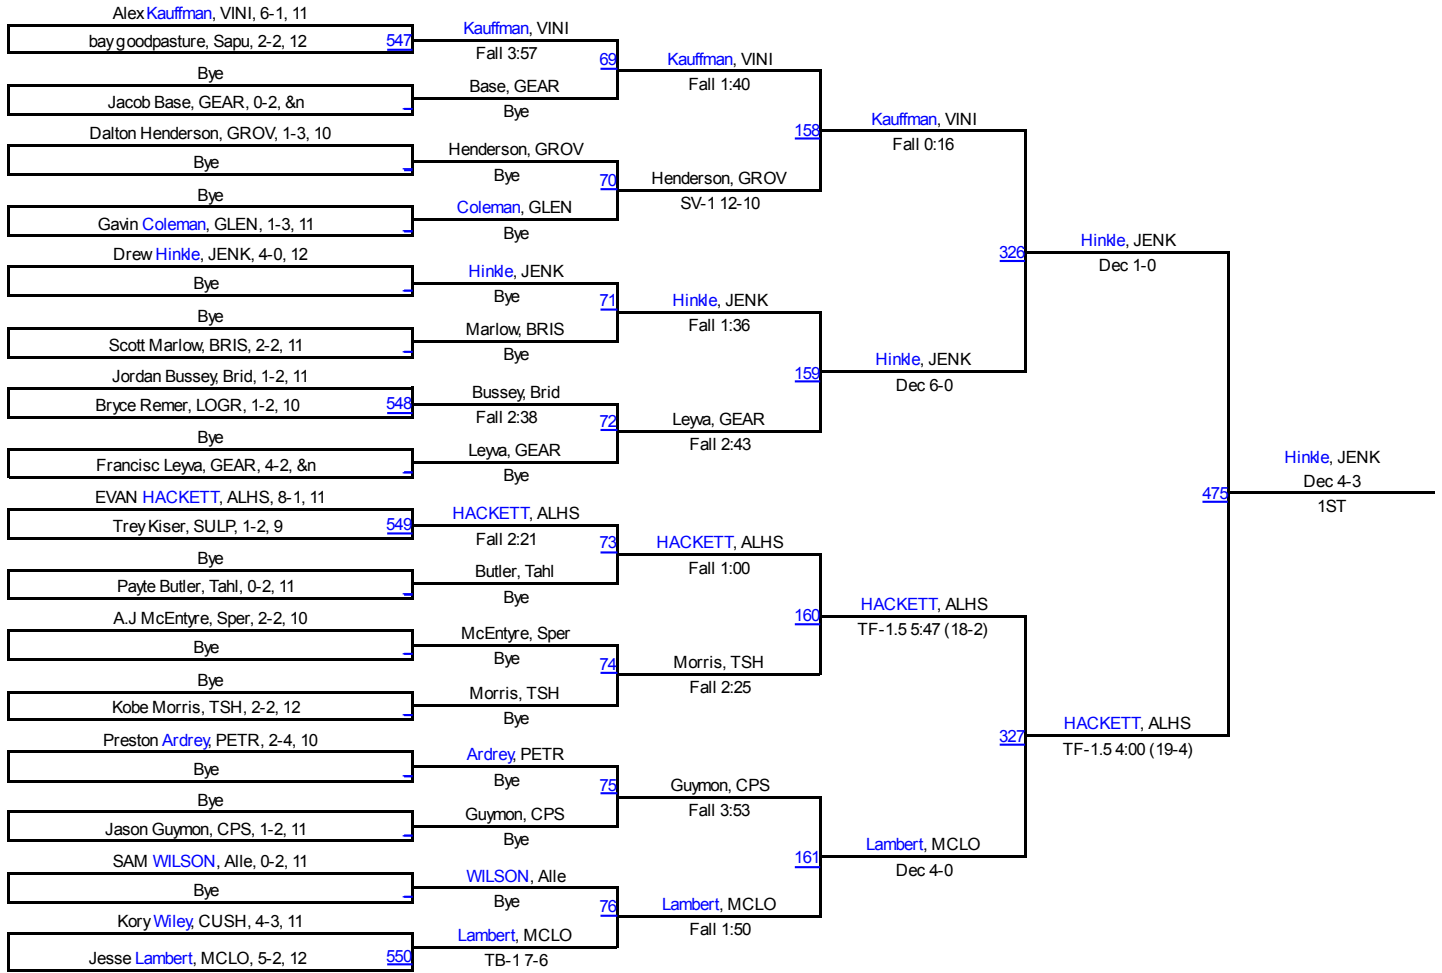

2015 Chuck West Invitational

170