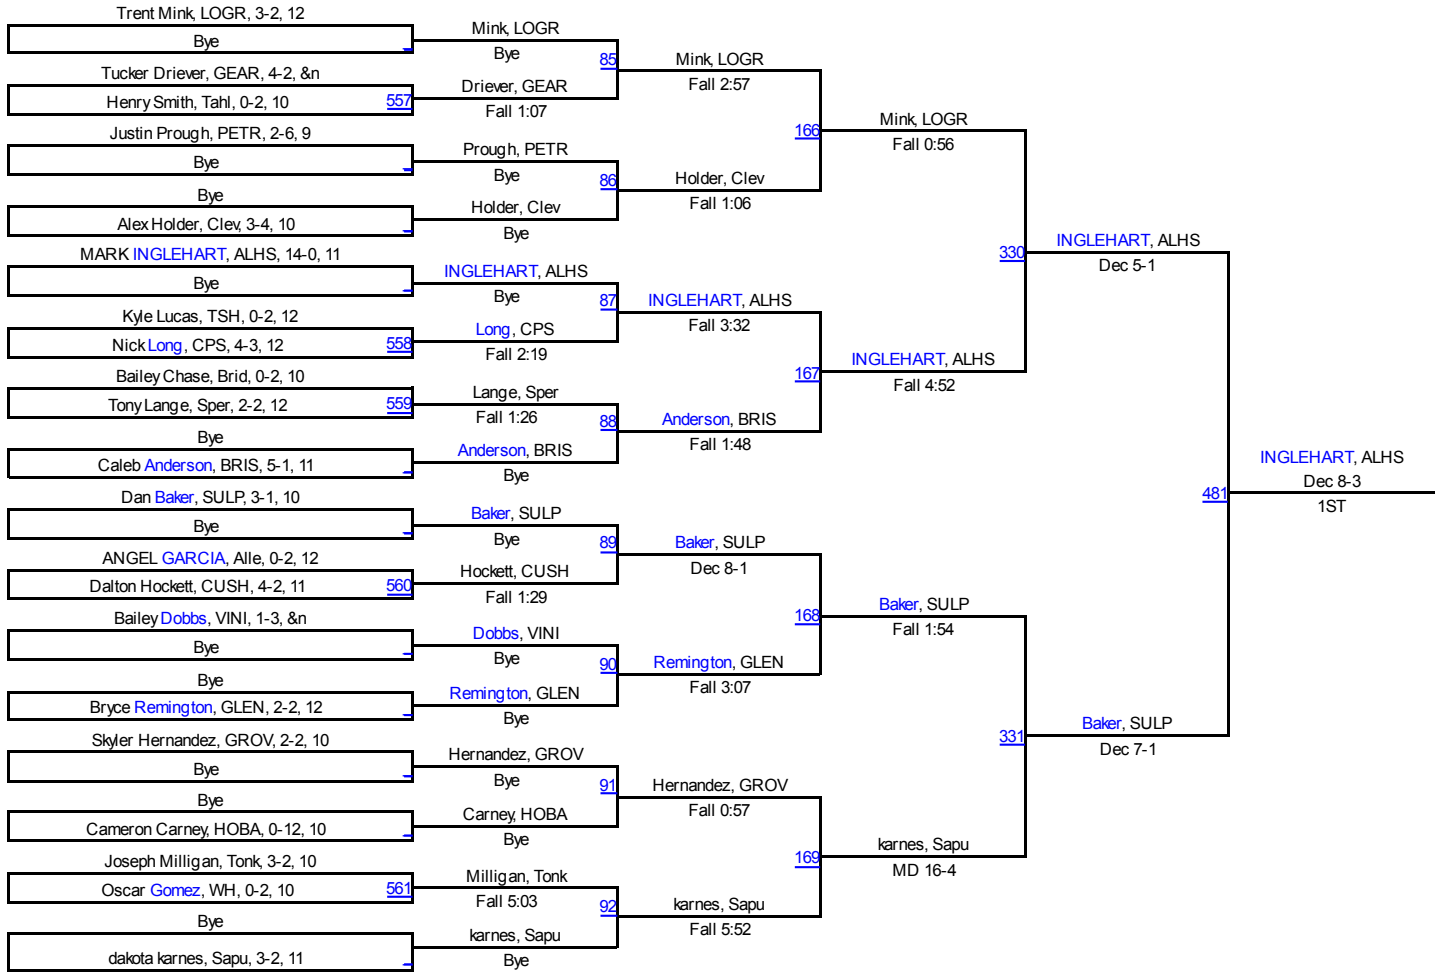

2015 Chuck West Invitational