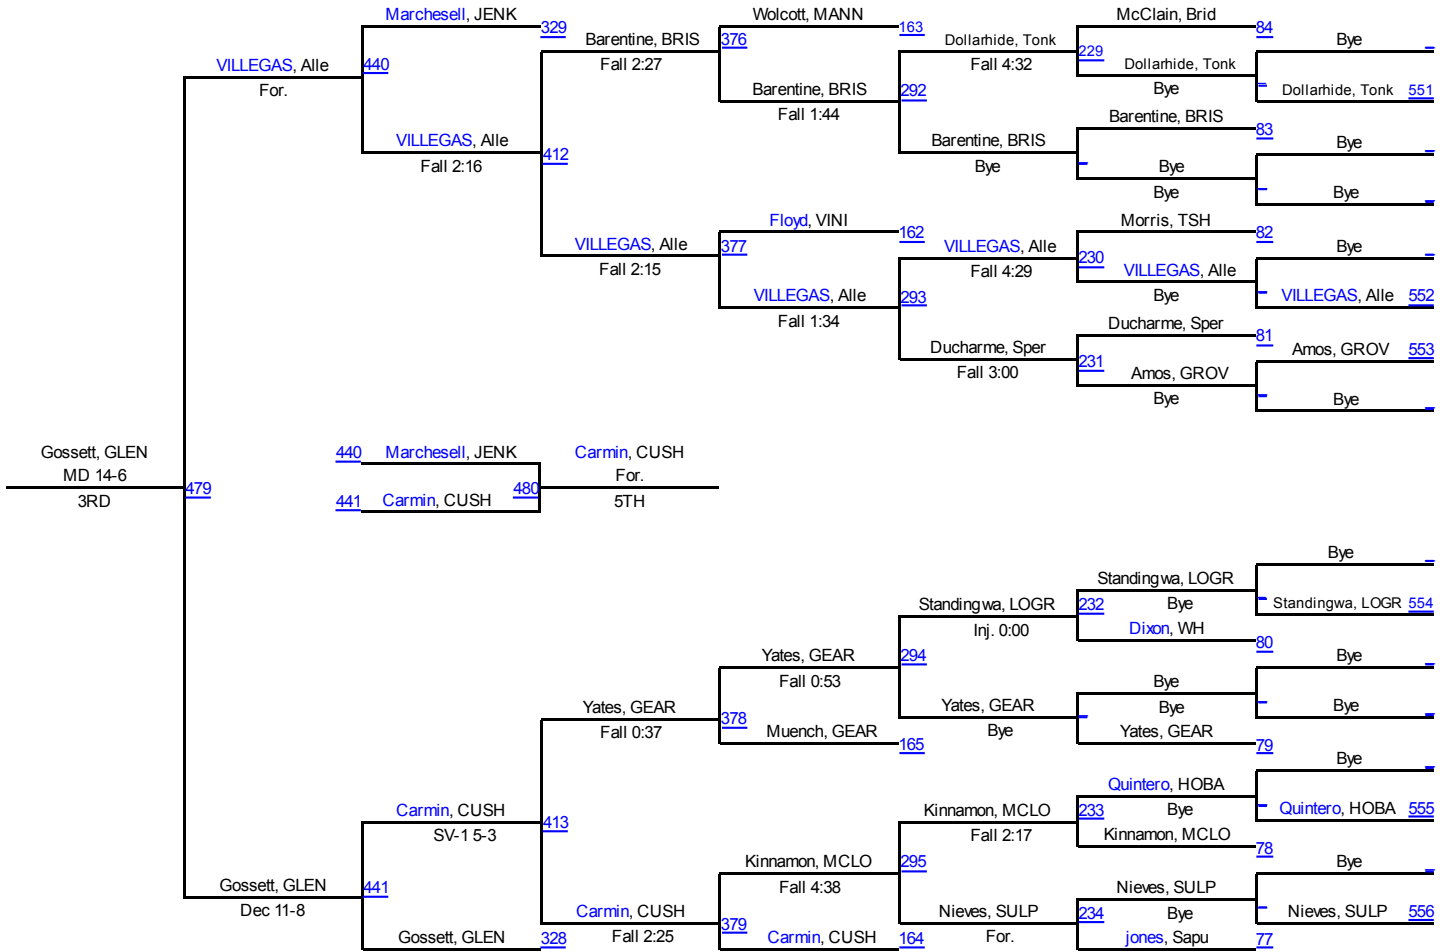

# 2015 Chuck West Invitational

170

# 2015 Chuck West Invitational