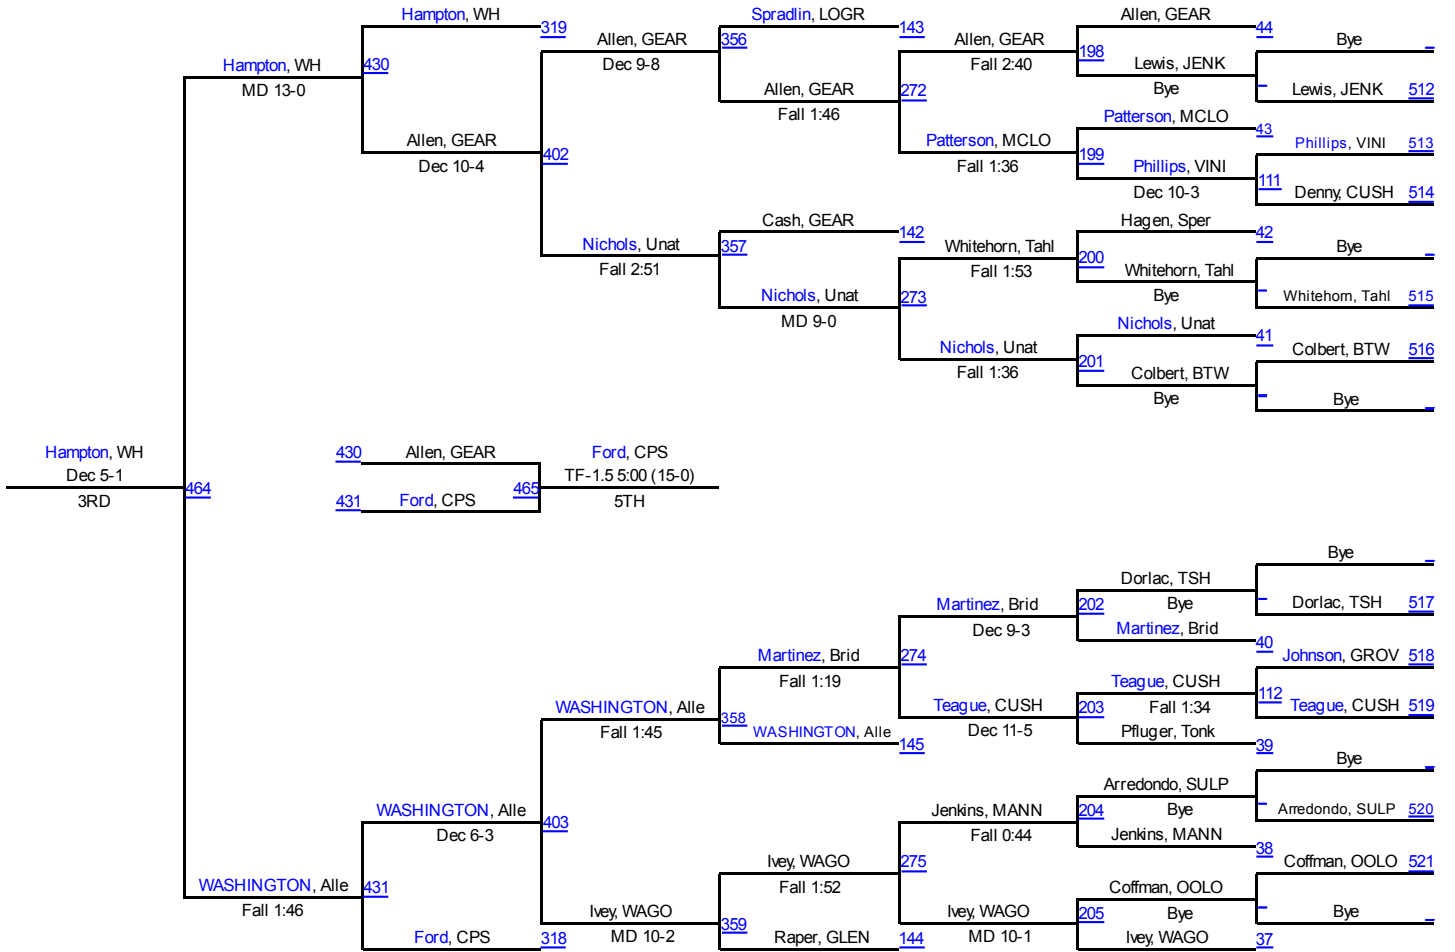

# 2015 Chuck West Invitational