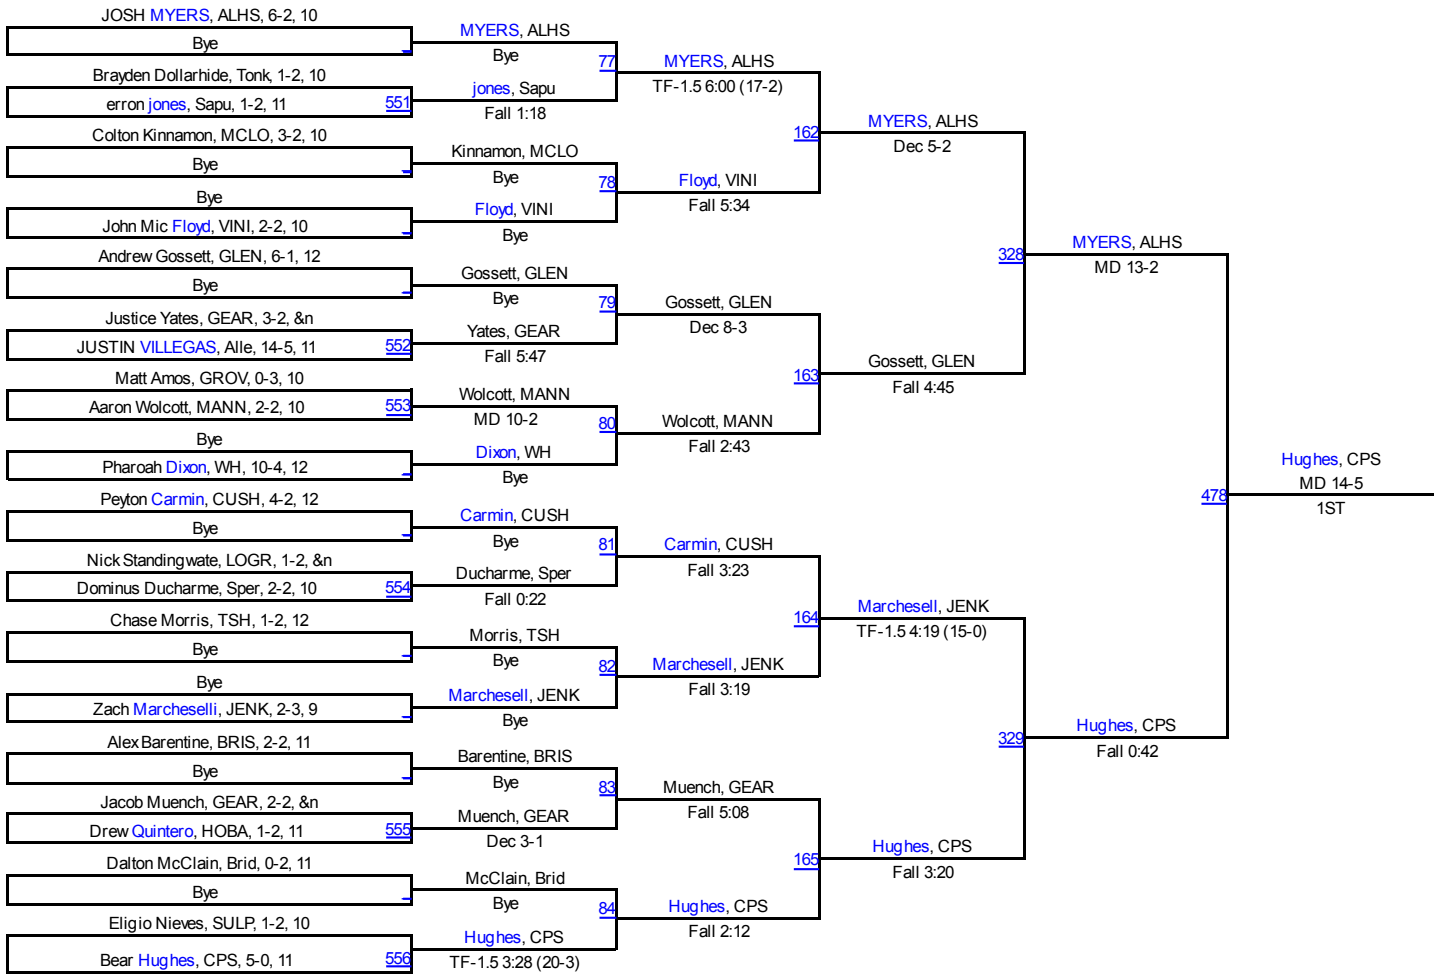

2015 Chuck West Invitational