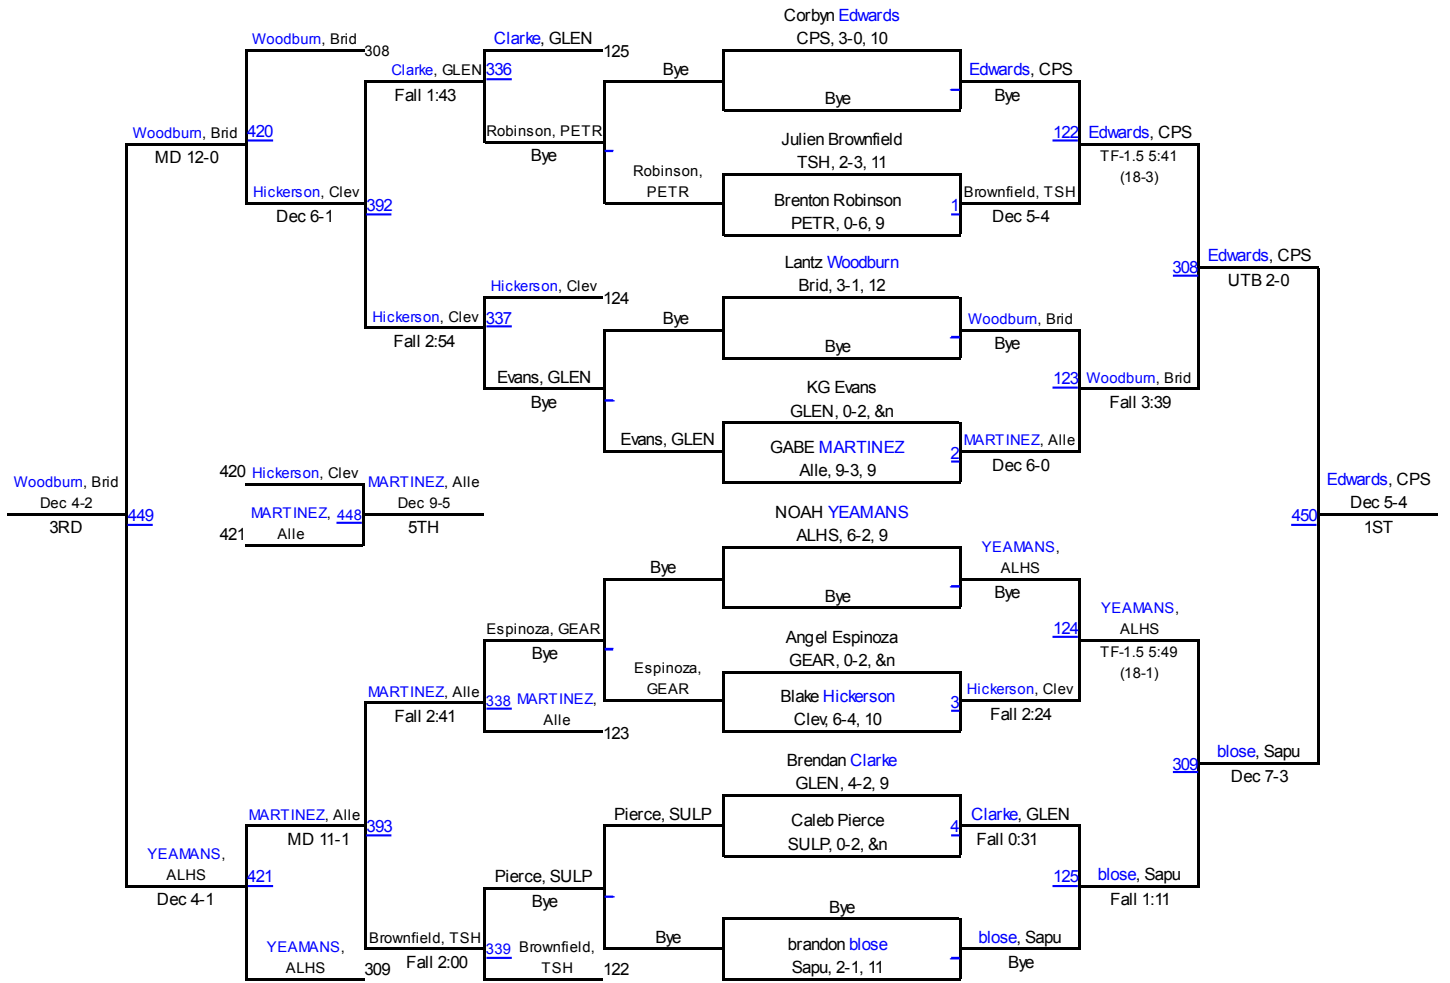

# 2015 Chuck West Invitational