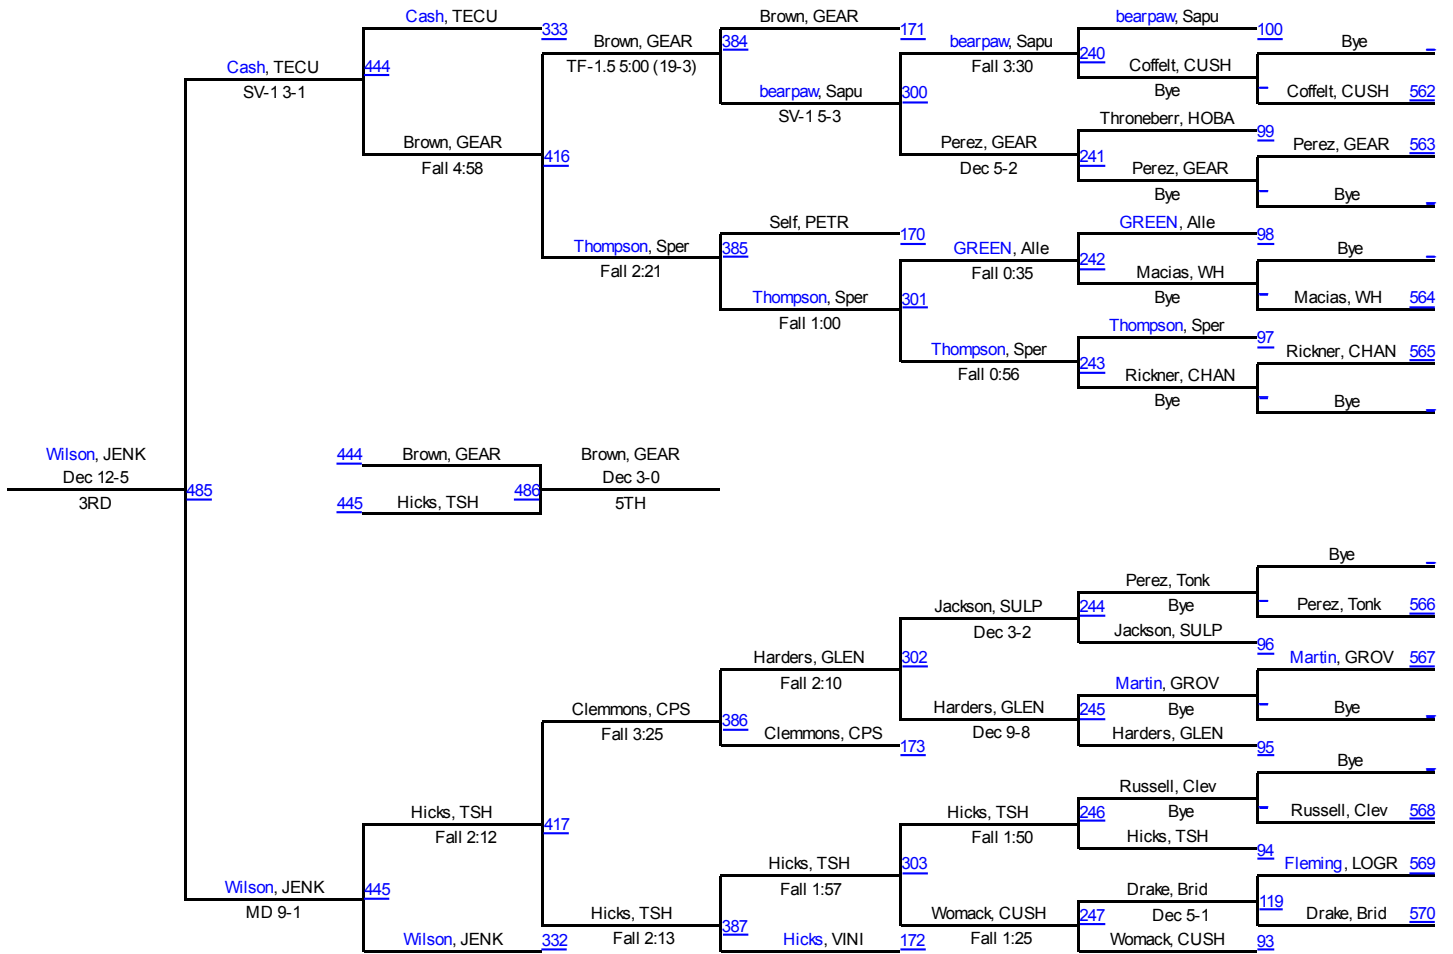

# 2015 Chuck West Invitational

# 2015 Chuck West Invitational

220