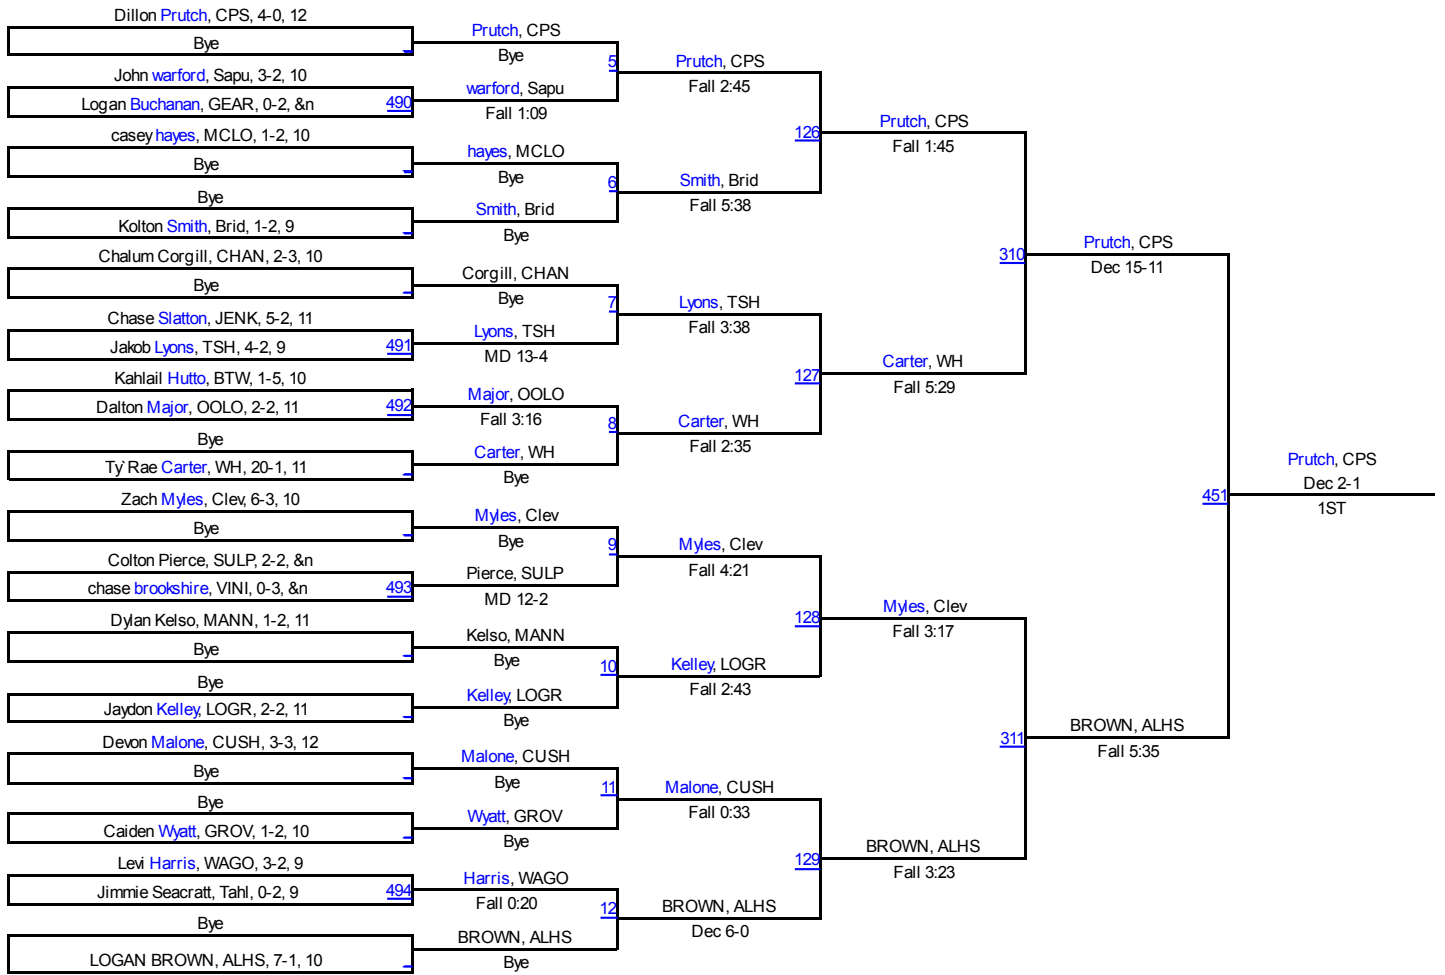

# 2015 Chuck West Invitational