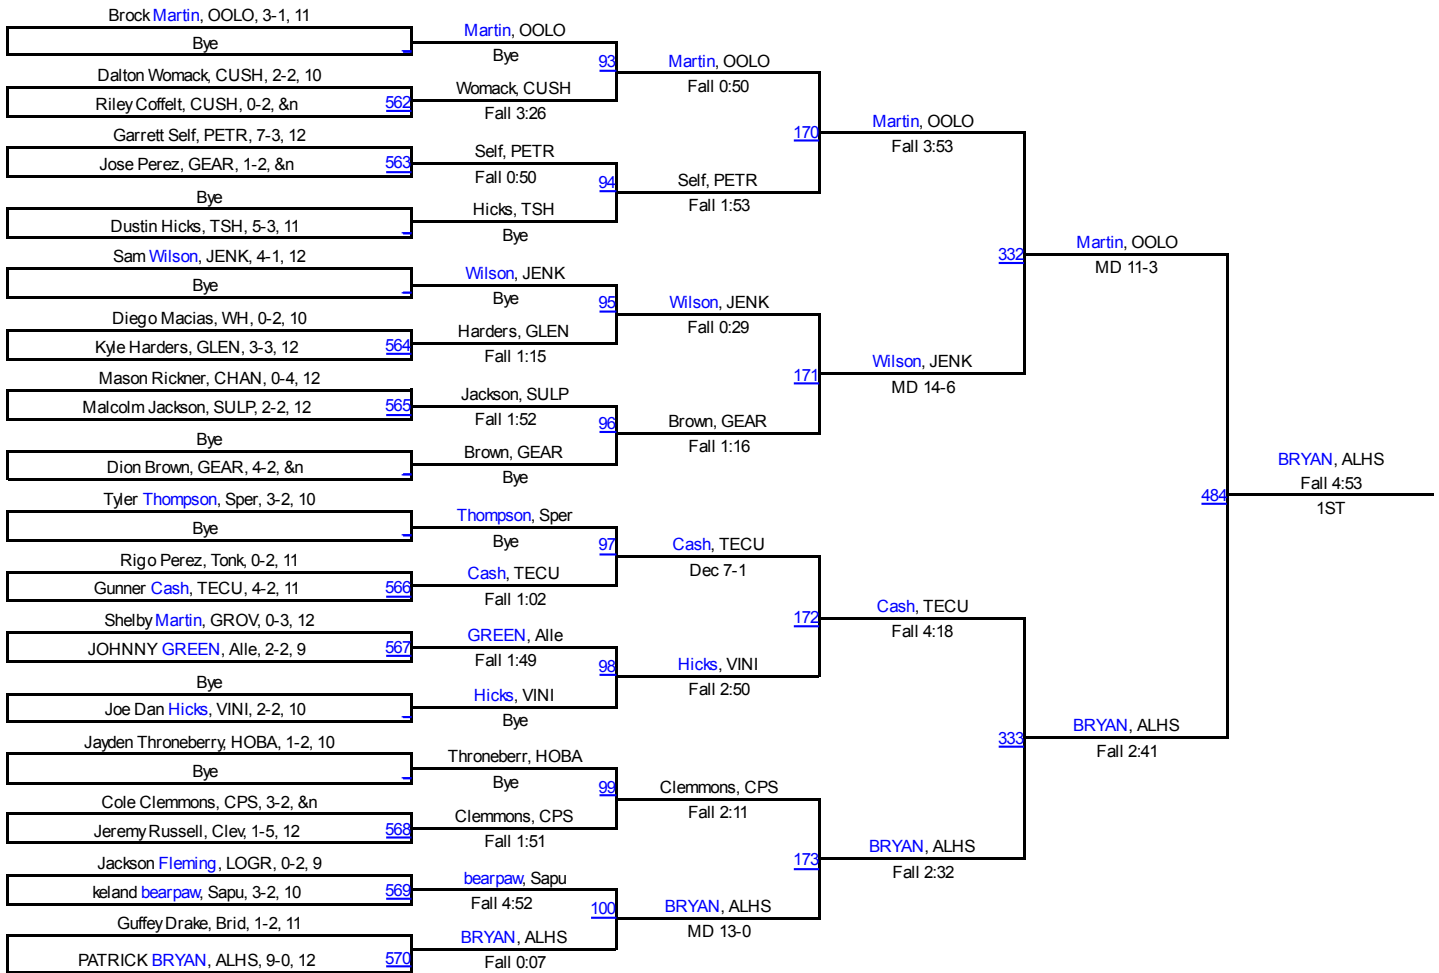

2015 Chuck West Invitational

220