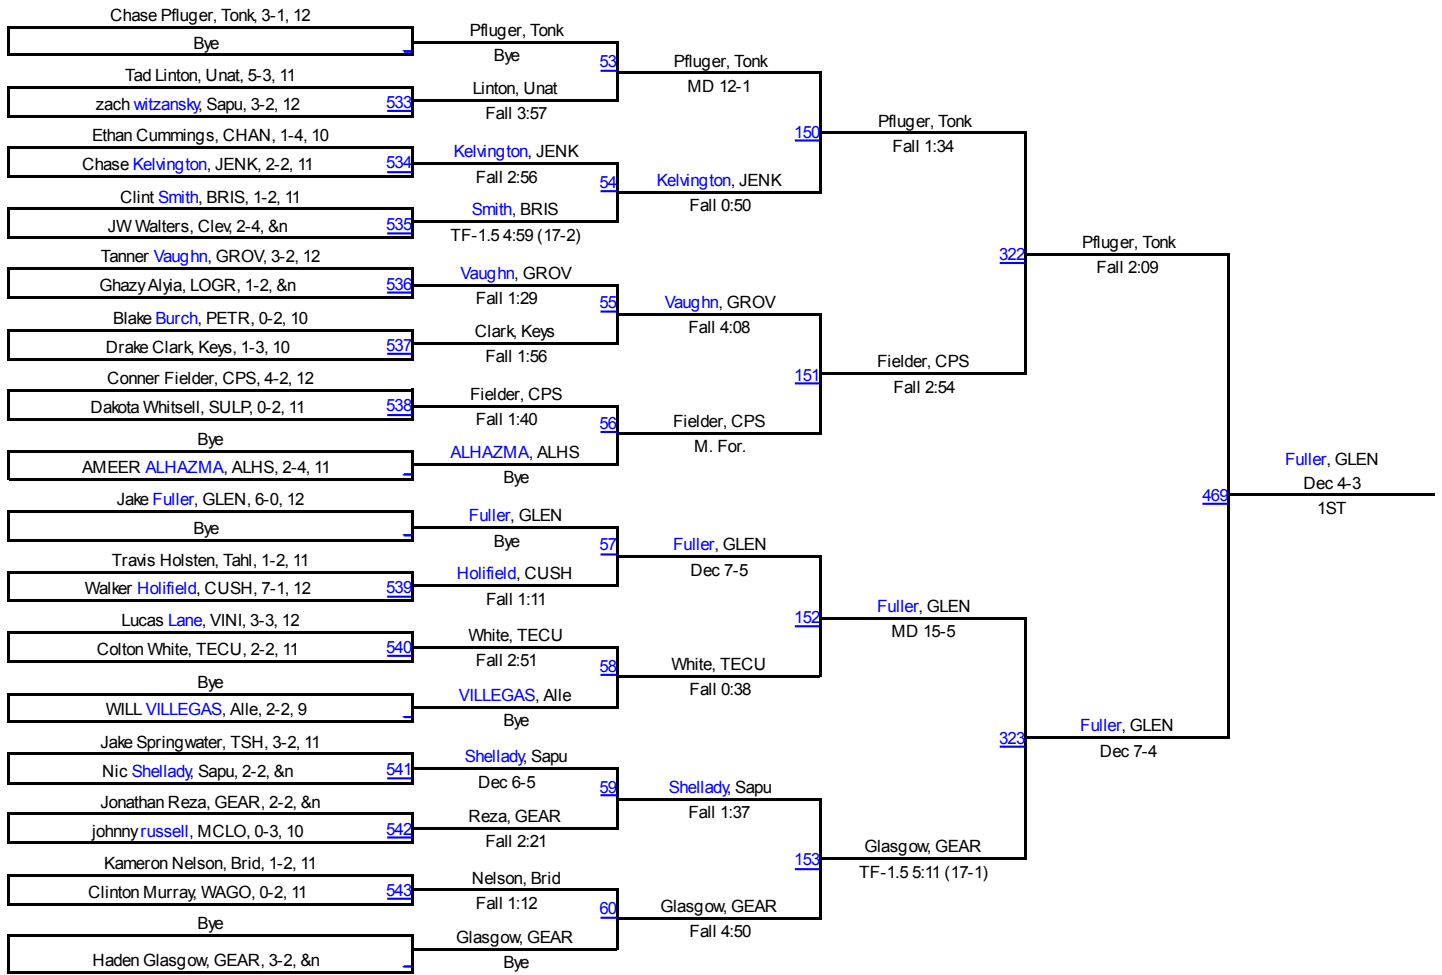

2015 Chuck West Invitational

152